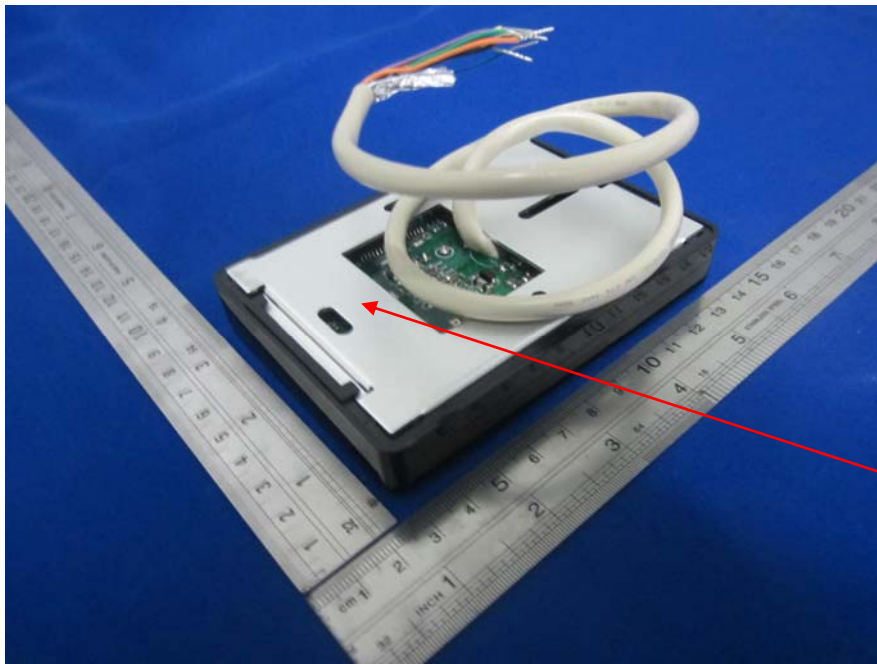

EXHIBIT A - FCC ID LABELING AND LOCATION

FCC ID Label

VITTO

product name: Magic Series 125KHZ reader

Model: HR322-8K

Rating: 10-15V $\overline{\text{---}}$ 160mA max

FCCID: X3A-MG125KHZ

Freq: 125KHZ

Technol: 125KHZ

ISO: ISO14443A

Interface: Wiegand

CE 1313 

VR047071

Made in china.

Proposed FCC ID Label Location

Label Here

The label shown shall be permanently affixed at a conspicuous location on the device and be readily visible to the user at the time purchase (Labeling requirements per 2.925)