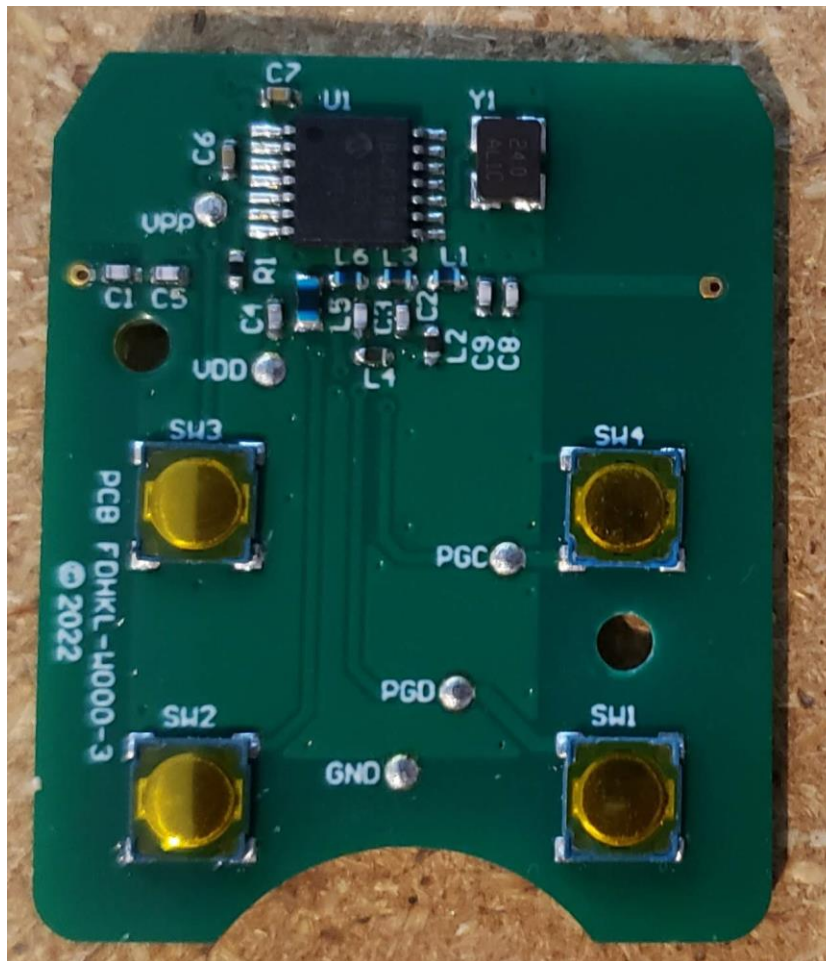

INTERNAL PHOTOS

FCC ID: X32-RHKFO

IC: 8797A-RHKFO

WHEN YOU NEED TO BE SURE

WWW.SGS.COM

WHEN YOU NEED TO BE SURE