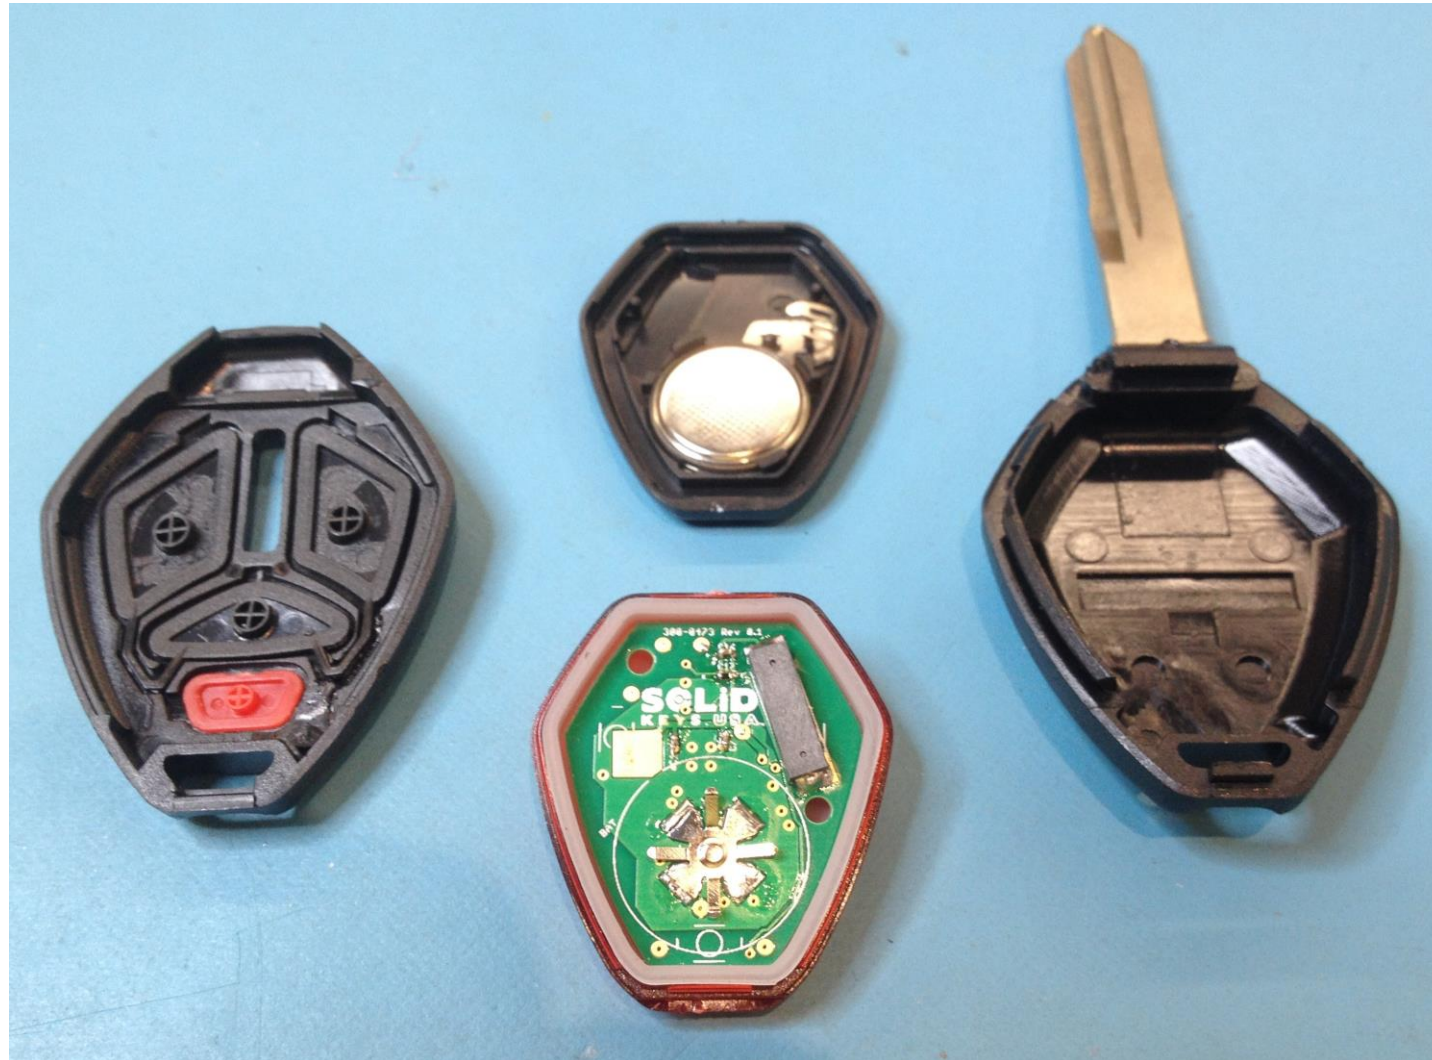

MTHKL-G000

Internal Views

Exterior View

Interior of Outer Shell

Interior of Inner Shell

PCB Views