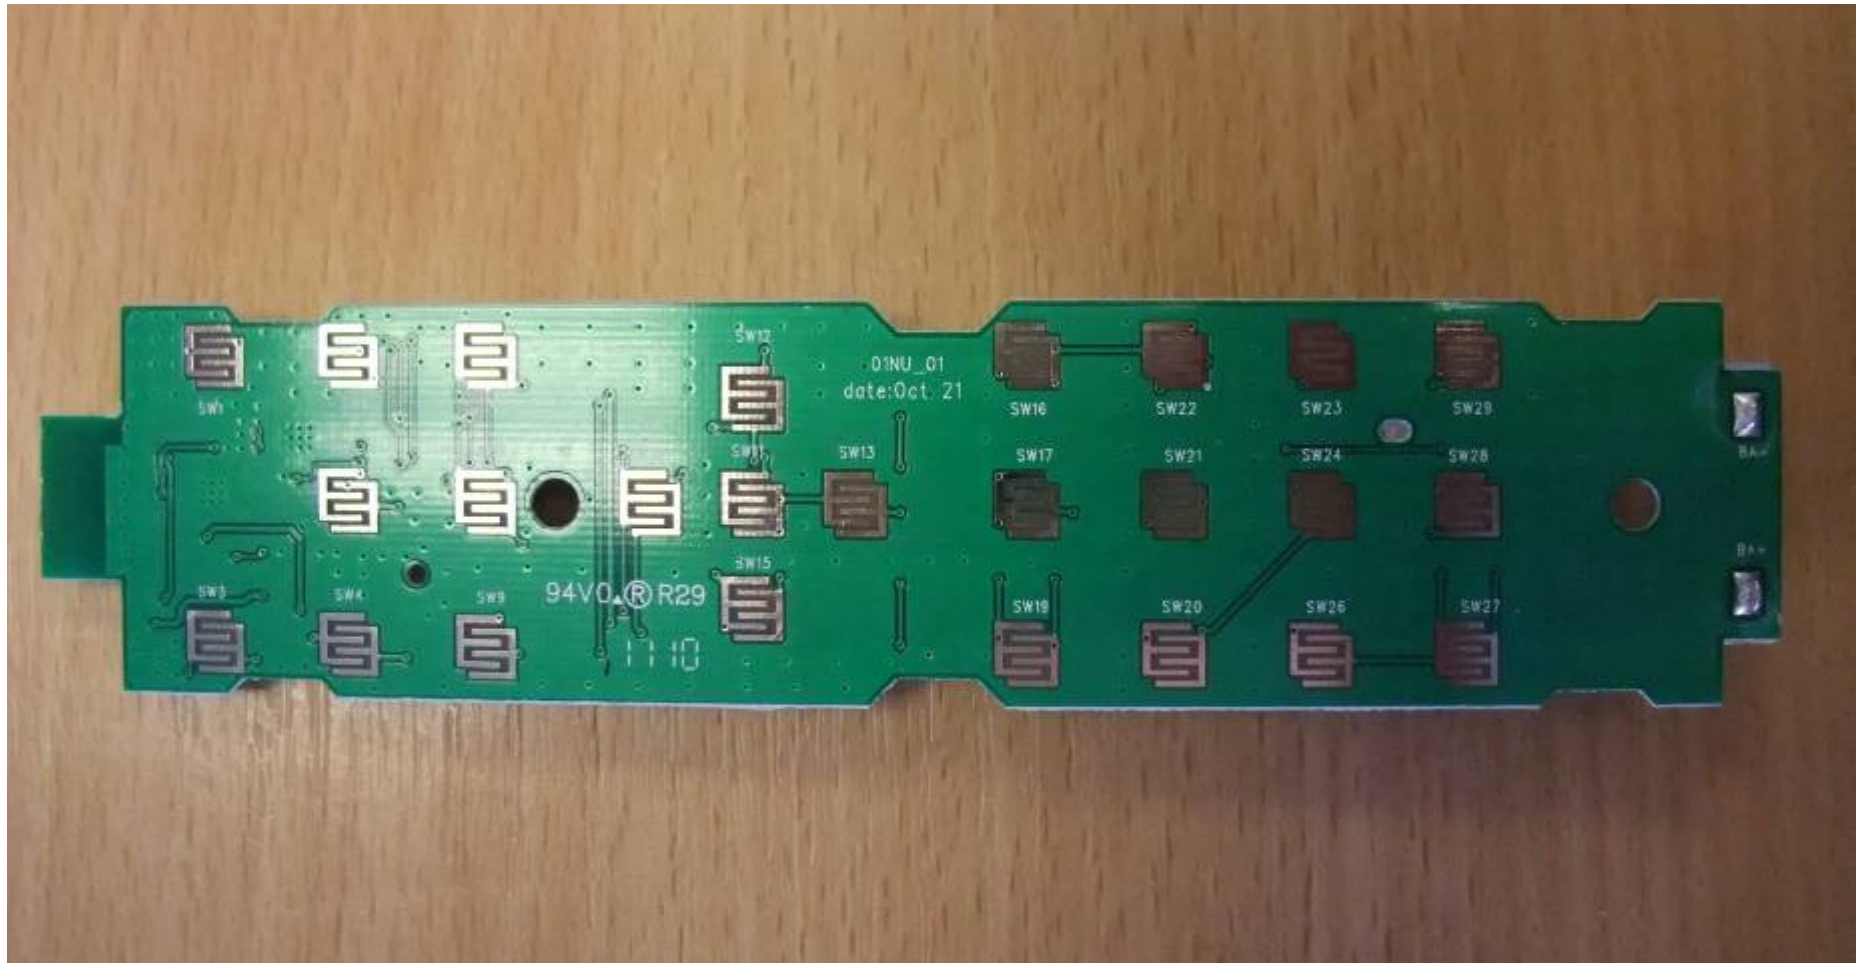

PURE Reach F10 Remote Control – internal photos

V1 15-June-2010

Internal View – Front and rear cabinets opened.

Main PCB – top

Main PCB – back