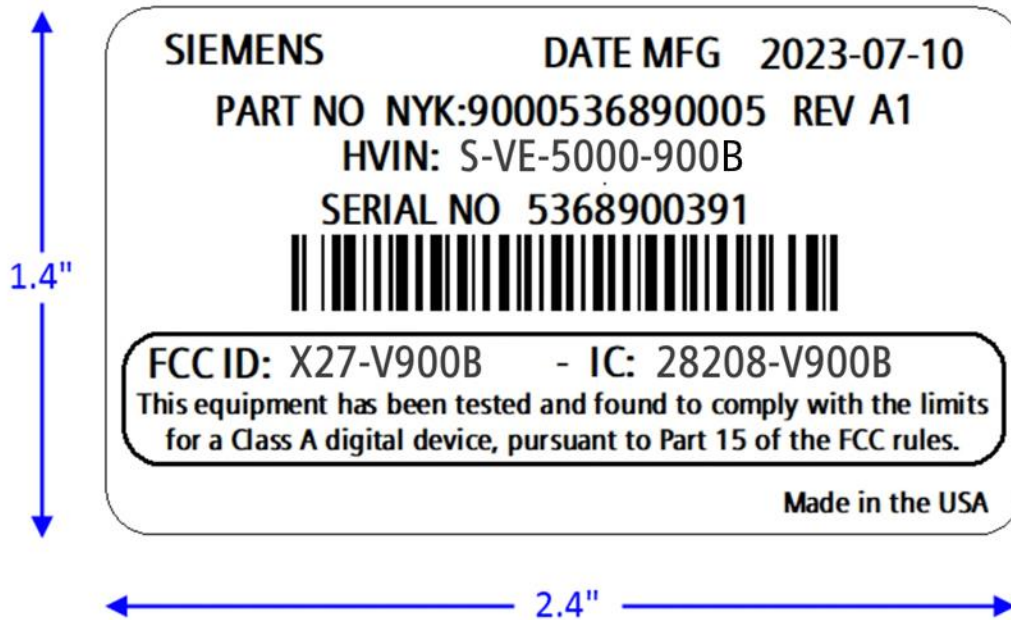

Venus-900 Platform Label Information

Document Version 1.1

August 2023

Table of Contents

1	FCC/ISED Label Location (Right Hand End Panel)	3
2	FCC/ISED Label Detail (Base Station)	4
3	FCC/ISED Label Detail (Remote).....	4

1 FCC/ISED Label Location (Right Hand End Panel)

2 FCC/ISED Label Detail (Base Station)

3 FCC/ISED Label Detail (Remote)