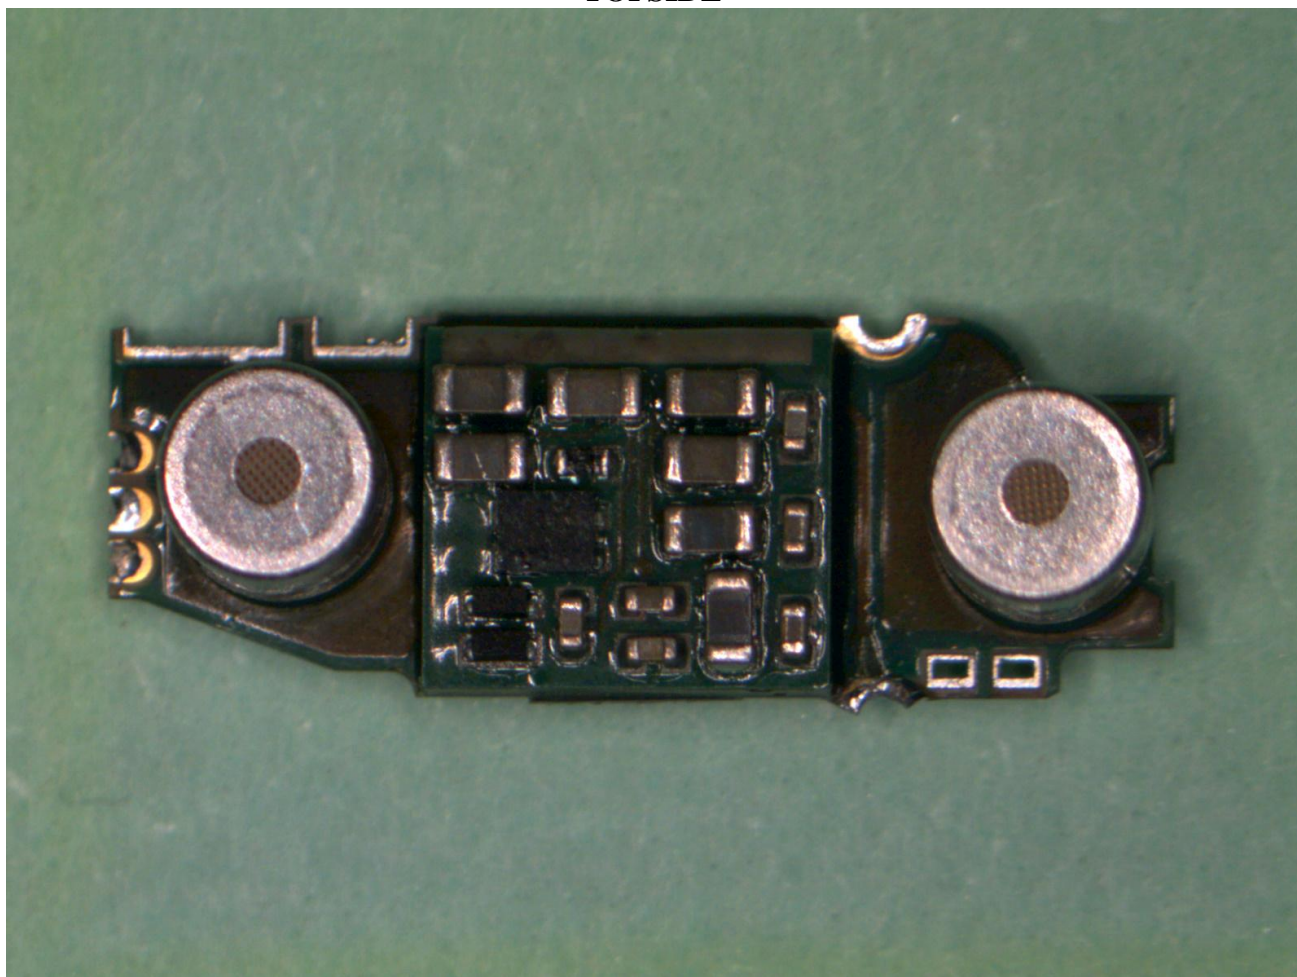

Document Title: Internal photos of SY312	Doc. #: 198060	Rev. #: A
---	-------------------	--------------

Lautrupbjerg 7  
P.O. Box 130  
DK-2750 Ballerup  
Denmark

Owner/Editor: Thomas Stubbe Teglbjærg	Local Address, if applicable:
Date: 09.04.2010	

Specifications according to item number 17042000 :

**TOPSIDE**

**BOTTOMSIDE**