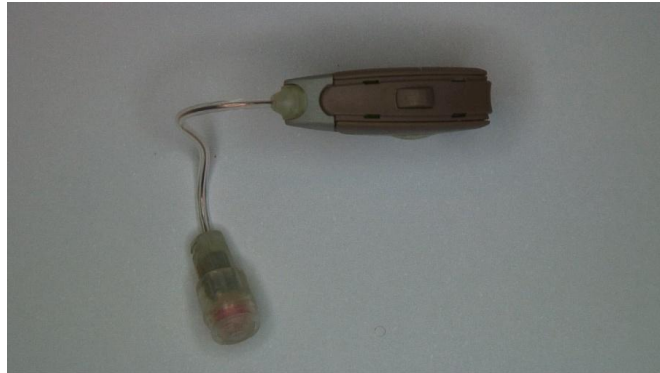

Document Title: External photos of SY312	Doc. #: 198070	Rev. #: A
---	-------------------	--------------

Lautrupbjerg 7  
P.O. Box 130  
DK-2750 Ballerup  
Denmark

Owner/Editor: Jesper Peitersen	Local Address, if applicable:
Date: 09.04.2010	

Specifications according to item number 17079700.

**FRONT**

**BACK**

**TOP SIDE**

**BOTTOM SIDE**

**LEFT SIDE**

**RIGHT SIDE**