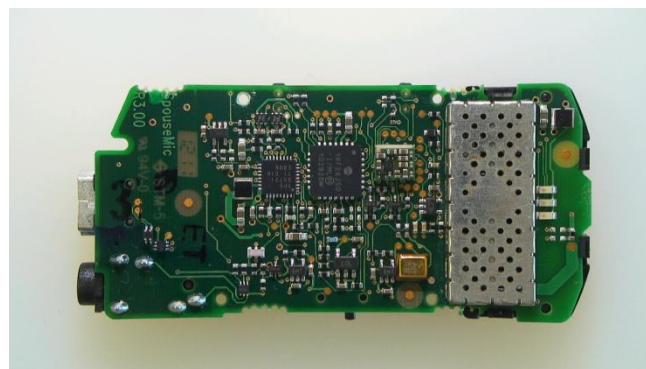

Document Title: Internal photos of SM-1	Doc. #: 1750345	Rev. #: A
--	--------------------	--------------

Lautrupbjerg 7
P.O. Box 130
DK-2750 Ballerup
Denmark

Owner/Editor: Jesper Peitersen	Local Address, if applicable:
Date: 06.05.2011	

Description according to item number 17503500.

Electronics assembly front

Electronics assembly back