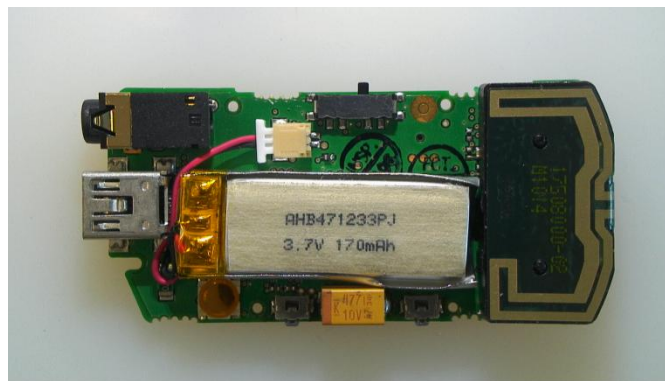

Document Title: Internal photos of SM-1	Doc. #: 1750345	Rev. #: A
--	--------------------	--------------

Lautrupbjerg 7
P.O. Box 130
DK-2750 Ballerup
Denmark

Owner/Editor: Jesper Peitersen	Local Address, if applicable:
Date: 06.05.2011	

Description according to item number 17503500.

Electronics assembly front

Electronics assembly back