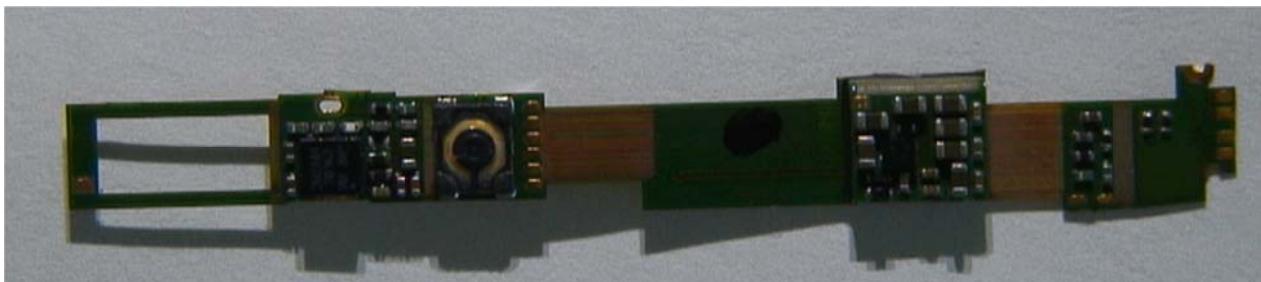

Document Title: Internal photos of M60	Doc. #: 0204600	Rev. #: A
---	--------------------	--------------

Lautrupbjerg 7  
P.O. Box 130  
DK-2750 Ballerup  
Denmark

Owner/Editor: Kenneth Eskling	Local Address, if applicable:  Lautrupbjerg 7 DK-2750 Ballerup Denmark
Date: 24.11.2010	

Specifications according to item number: 17004700.

**TOP SIDE**

Document Title: Internal photos of M60	Doc. #: 0204600	Rev. #: A
---	--------------------	--------------

**BOTTOM SIDE**