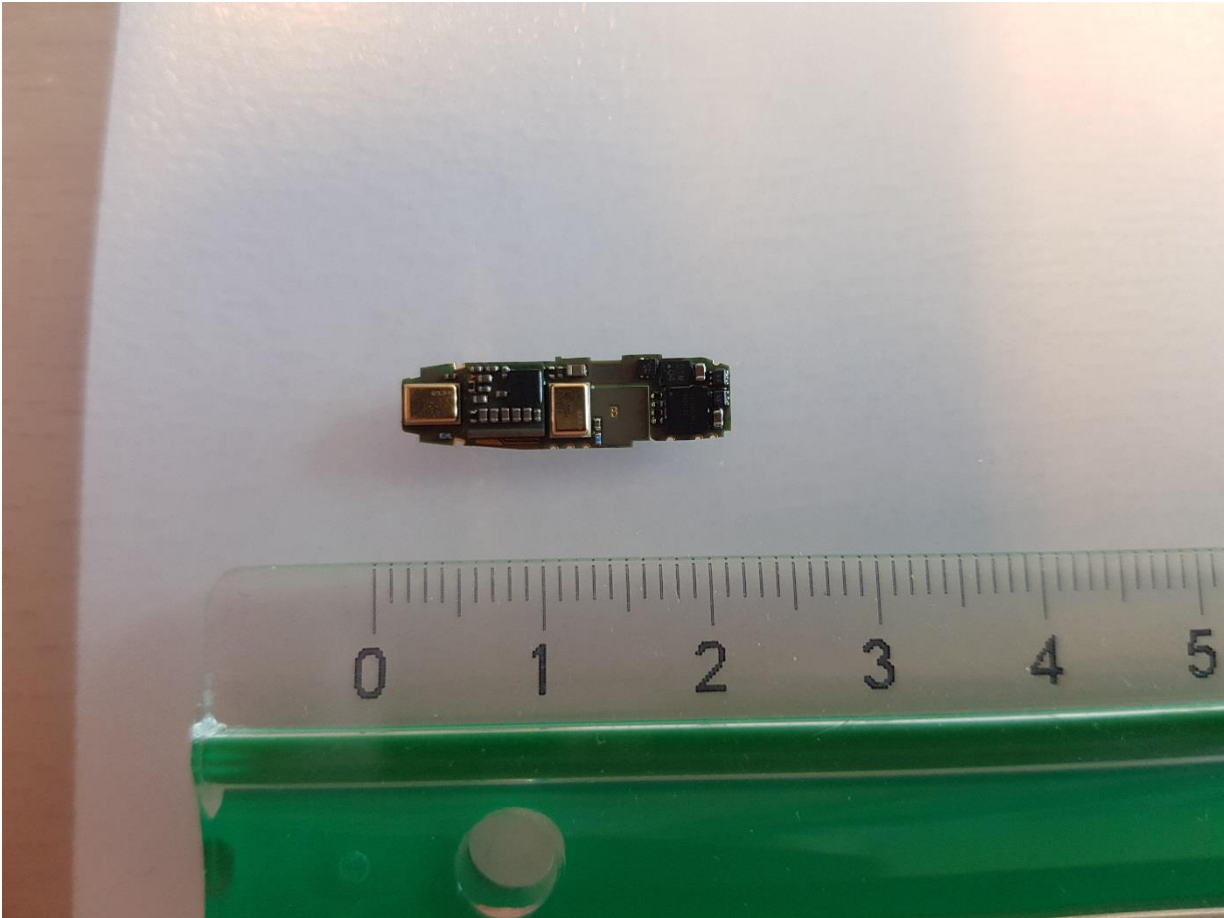

Document Title: Internal photos, Lima/Luxor RHI	Doc. #: N/A	Rev. #: A
---	-----------------------	---------------------

GN Hearing A/S
Lautrupbjerg 7
DK-2750 Ballerup
Denmark

Owner/Editor: Emil Holm Knudsen	Local Address, if applicable: GN Hearing A/S Lautrupbjerg 7 DK-2750 Ballerup Denmark		
Date: 20.04.2018			
Reviewed by:	Date:	Approved by:	Date:

Type designation: LXR45

Main frame Right side view

Main frame left side view

Main frame top side view

Main frame bot side view

PCB top side view

PCB Bottom side view

Top view

Bottom view