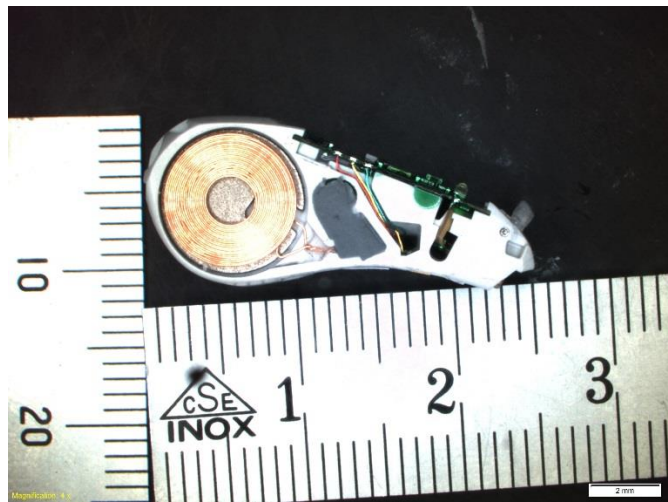

Document Title: Internal photos, Lima/Luxor RHI	Doc. #: N/A	Rev. #: A
---	-----------------------	---------------------

GN Hearing A/S
Lautrupbjerg 7
DK-2750 Ballerup
Denmark

Owner/Editor: Emil Holm Knudsen	Local Address, if applicable: GN Hearing A/S Lautrupbjerg 7 DK-2750 Ballerup Denmark		
Date: 20.04.2018			
Reviewed by:	Date:	Approved by:	Date:

Type designation: LXR45

Main frame Right side view

Main frame left side view

Main frame top side view

Main frame bot side view

PCB top side view

PCB Bottom side view

Top view

Bottom view