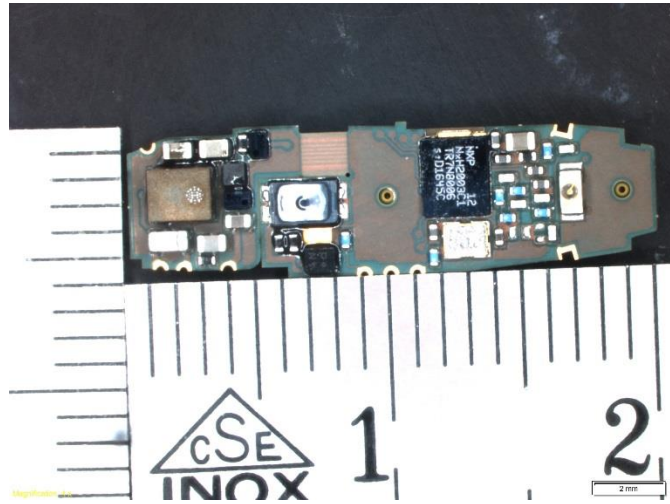

Type designation: LXR45

Main frame Right side view

Main frame left side view

Main frame top side view

Main frame bot side view

PCB top side view

PCB Bottom side view

Top view

Bottom view