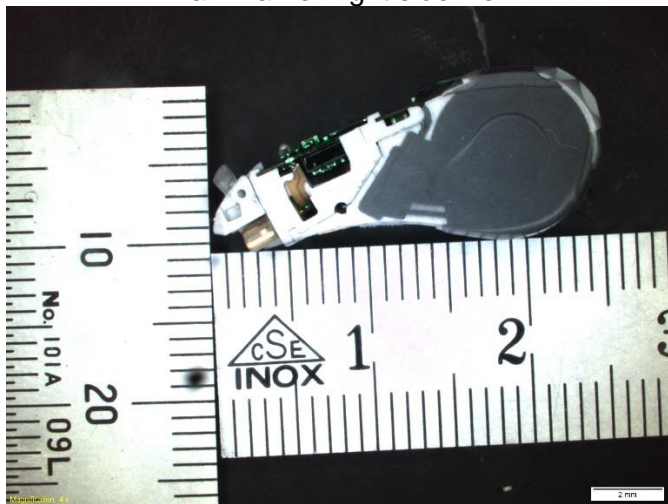

Document Title: Internal photos, Lima/Luxor RHI	Doc. #: N/A	Rev. #: A
---	-----------------------	---------------------

GN Hearing A/S
Lautrupbjerg 7
DK-2750 Ballerup
Denmark

Owner/Editor: Emil Holm Knudsen	Local Address, if applicable: GN Hearing A/S Lautrupbjerg 7 DK-2750 Ballerup Denmark		
Date: 20.04.2018			
Reviewed by:	Date:	Approved by:	Date:

Type designation: LXR45

Main frame Right side view

Main frame left side view

Main frame top side view

Main frame bot side view

PCB top side view

PCB Bottom side view

Top view

Bottom view