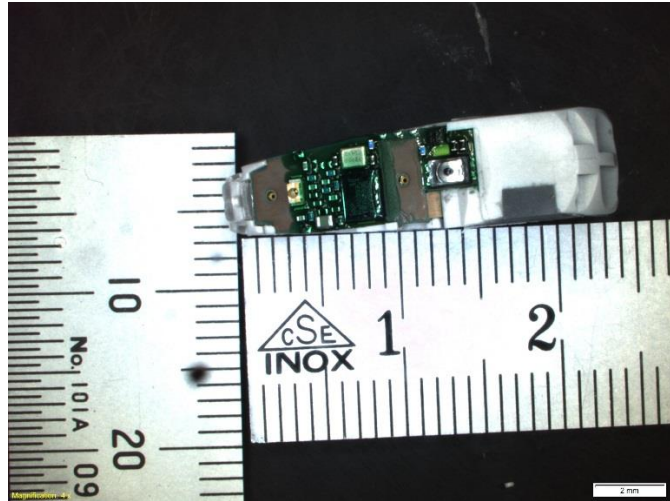

Document Title: Internal photos, Lima/Luxor RHI	Doc. #: N/A	Rev. #: A
---	-----------------------	---------------------

GN Hearing A/S
Lautrupbjerg 7
DK-2750 Ballerup
Denmark

Owner/Editor: Emil Holm Knudsen	Local Address, if applicable: GN Hearing A/S Lautrupbjerg 7 DK-2750 Ballerup Denmark		
Date: 20.04.2018			
Reviewed by:	Date:	Approved by:	Date:

Type designation: LXR45

Main frame Right side view

Main frame left side view

Main frame top side view

Main frame bot side view

PCB top side view

PCB Bottom side view

Top view