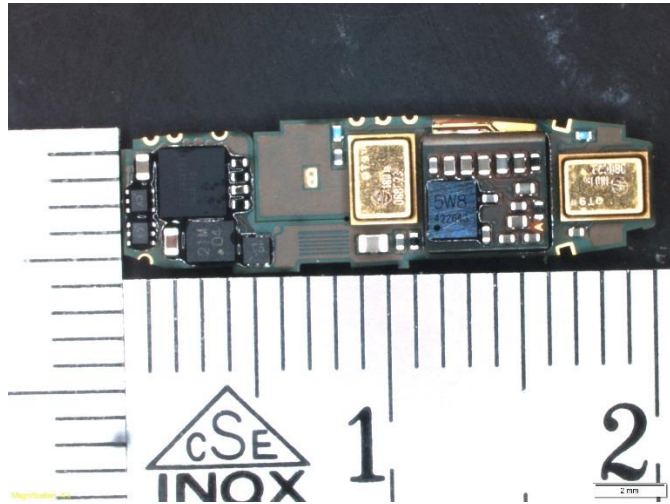

Document Title: Internal photos, Lima/Luxor RHI	Doc. #: N/A	Rev. #: A
---	-----------------------	---------------------

GN Hearing A/S
Lautrupbjerg 7
DK-2750 Ballerup
Denmark

Owner/Editor: Emil Holm Knudsen	Local Address, if applicable: GN Hearing A/S Lautrupbjerg 7 DK-2750 Ballerup Denmark		
Date: 20.04.2018			
Reviewed by:	Date:	Approved by:	Date:

Type designation: LXR45

Main frame Right side view

Main frame left side view

Main frame top side view

Main frame bot side view

PCB top side view

PCB Bottom side view

Top view

Bottom view