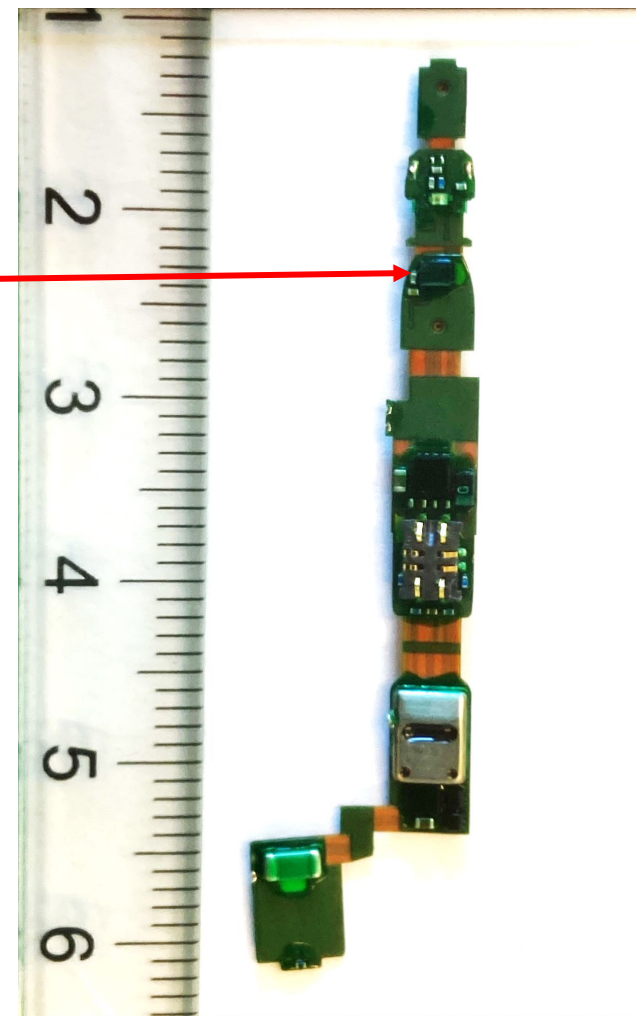

DURR1 04 – RF Chipset and Antenna Locations

Radio Chipset Location

FEM

MI Chipset

BT/Proximity Chipset

Antenna Location

MI Coil

2.4GHz Antenna