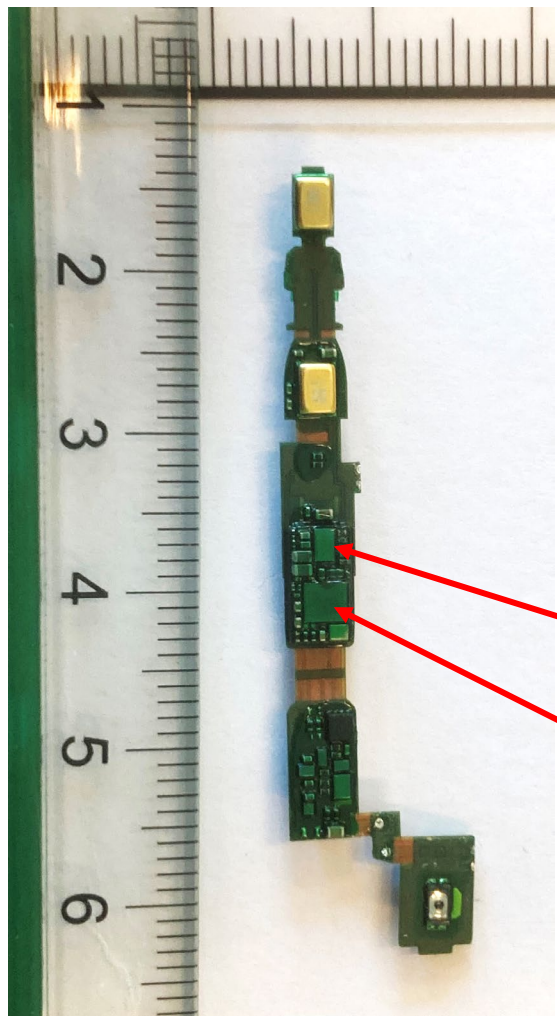

DURR1 04 – RF Chipset and Antenna Locations

Radio Chipset Location

FEM

MI Chipset

BT/Proximity Chipset

Antenna Location

MI Coil

2.4GHz Antenna