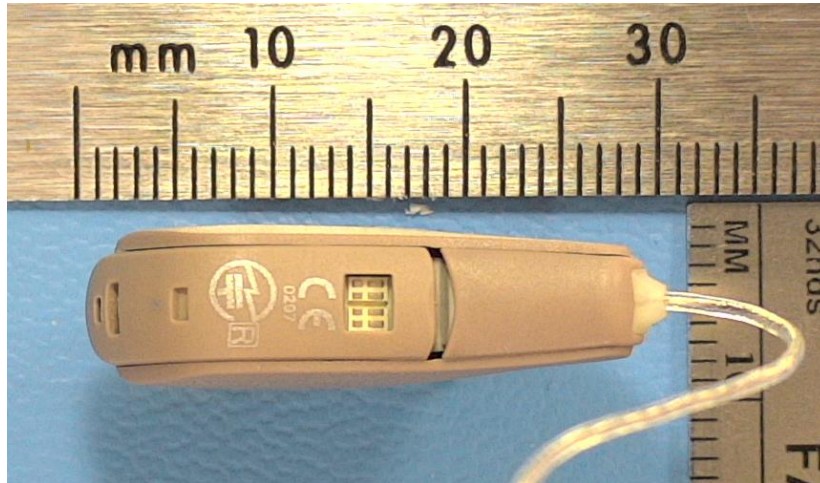

Type designation: BER13

Specifications according to item number **20647802; HI,RE962-DRW,MBL**

FRONT

REAR

TOP SIDE

BOTTOM SIDE

LEFT SIDE

RIGHT SIDE