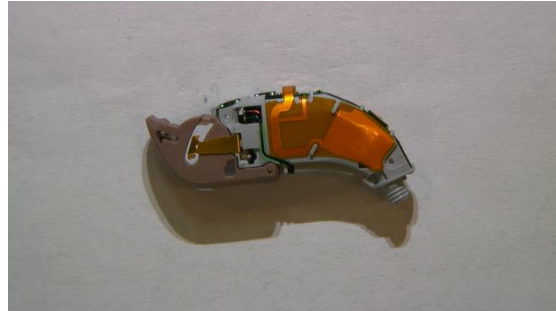

Document Title: Internal photos of BE70	Doc. #: N/A	Rev. #: A
--	----------------	--------------

GN Hearing A/S

Lautrupbjerg 7
P.O. Box 130
DK-2750 Ballerup
Denmark

Owner/Editor: Kenneth Eskling	Local Address, if applicable: Lautrupbjerg 7 DK-2750 Ballerup Denmark
Date: 13.08.2014	

Specifications according to item number: 18872800.

TOP / DOWN SIDE

LEFT / RIGHT SIDE

TOP / DOWN SIDE