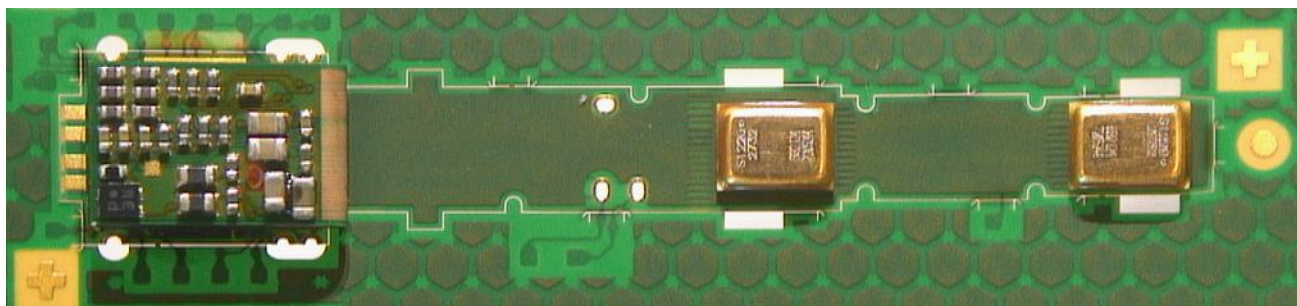

Document Title: Internal photos of BE70	Doc. #: N/A	Rev. #: A
--	----------------	--------------

GN Hearing A/S

Lautrupbjerg 7
P.O. Box 130
DK-2750 Ballerup
Denmark

Owner/Editor: Kenneth Eskling	Local Address, if applicable: Lautrupbjerg 7 DK-2750 Ballerup Denmark
Date: 13.08.2014	

Specifications according to item number: 18872800.

TOP / DOWN SIDE

LEFT / RIGHT SIDE

TOP / DOWN SIDE