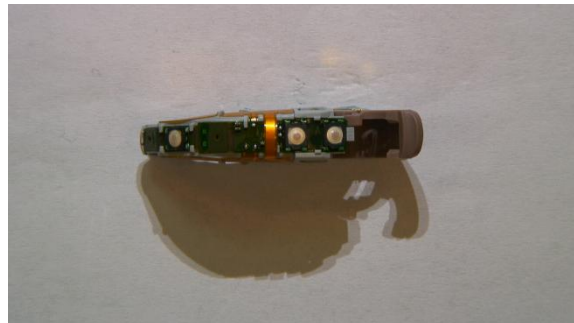

Document Title: Internal photos of BE70	Doc. #: N/A	Rev. #: A
--	----------------	--------------

GN Hearing A/S

Lautrupbjerg 7
P.O. Box 130
DK-2750 Ballerup
Denmark

Owner/Editor: Kenneth Eskling	Local Address, if applicable: Lautrupbjerg 7 DK-2750 Ballerup Denmark
Date: 13.08.2014	

Specifications according to item number: 18872800.

TOP / DOWN SIDE

LEFT / RIGHT SIDE

TOP / DOWN SIDE