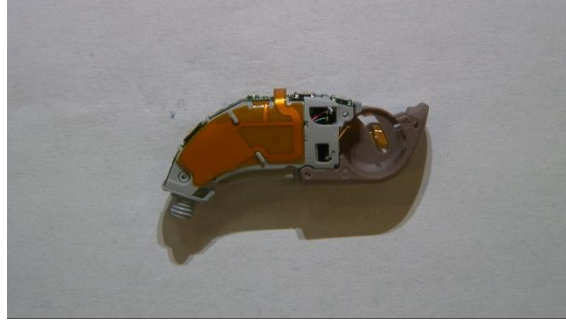

Document Title: Internal photos of BE70	Doc. #: N/A	Rev. #: A
--	----------------	--------------

GN Hearing A/S

Lautrupbjerg 7
P.O. Box 130
DK-2750 Ballerup
Denmark

Owner/Editor: Kenneth Eskling	Local Address, if applicable: Lautrupbjerg 7 DK-2750 Ballerup Denmark
Date: 13.08.2014	

Specifications according to item number: 18872800.

TOP / DOWN SIDE

LEFT / RIGHT SIDE

TOP / DOWN SIDE