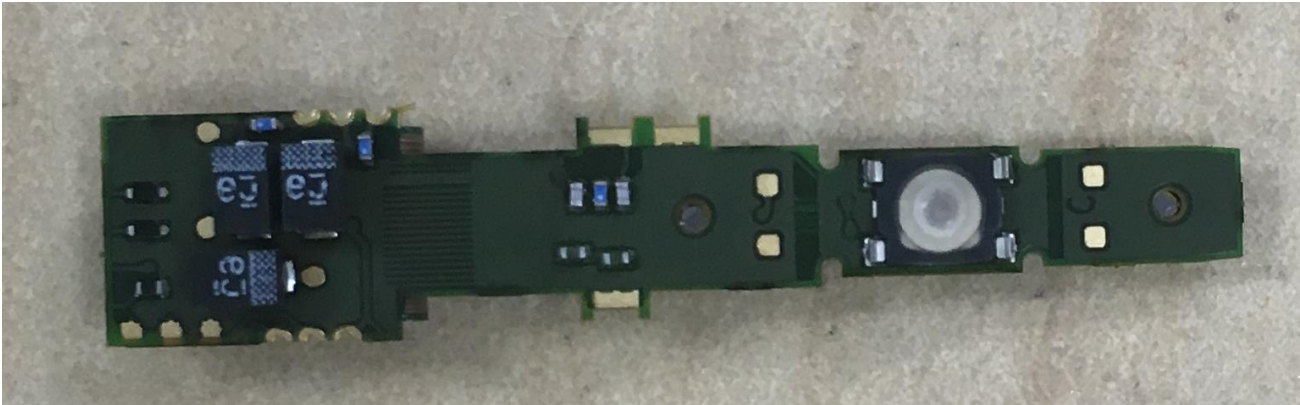

Document Title: <b>Internal photos, Berlin 60</b>	Doc. #: <b>N/A</b>	Rev. #: <b>A</b>
--	-----------------------	---------------------

Lautrupbjerg 7  
P.O. Box 130  
DK-2750 Ballerup  
Denmark

Owner/Editor: Tracy Wei	Local Address, if applicable:  No.15th, Chuang Xin Road, CTP area Xiamen 361006, Fujian China
Date: 03.03.2016	

The specifications are made according to item 19312700.

Top/Down side

Left

Right

Top

Down