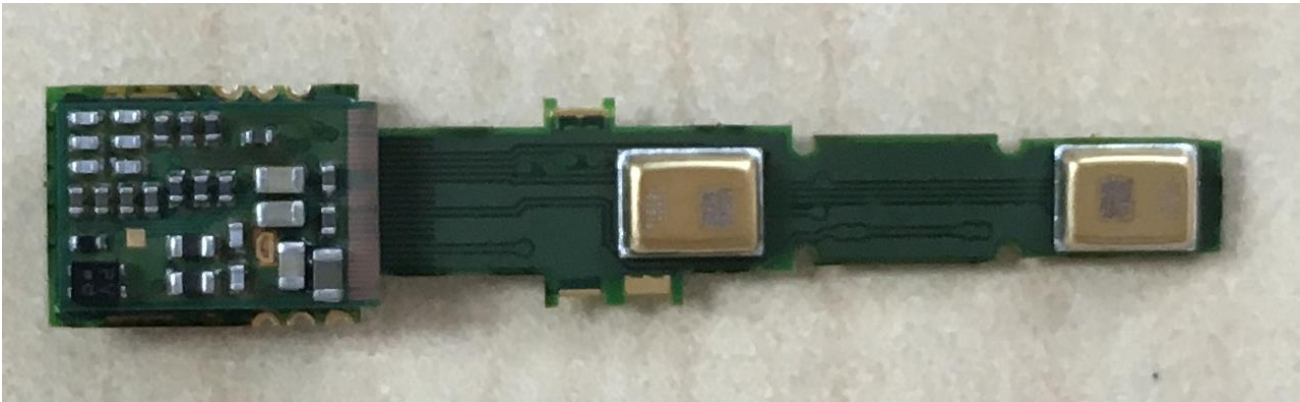

Document Title: <b>Internal photos, Berlin 60</b>	Doc. #: <b>N/A</b>	Rev. #: <b>A</b>
--	-----------------------	---------------------

Lautrupbjerg 7  
P.O. Box 130  
DK-2750 Ballerup  
Denmark

Owner/Editor: Tracy Wei	Local Address, if applicable:  No.15th, Chuang Xin Road, CTP area Xiamen 361006, Fujian China
Date: 03.03.2016	

The specifications are made according to item 19312700.

Top/Down side

Left

Right

Top

Down