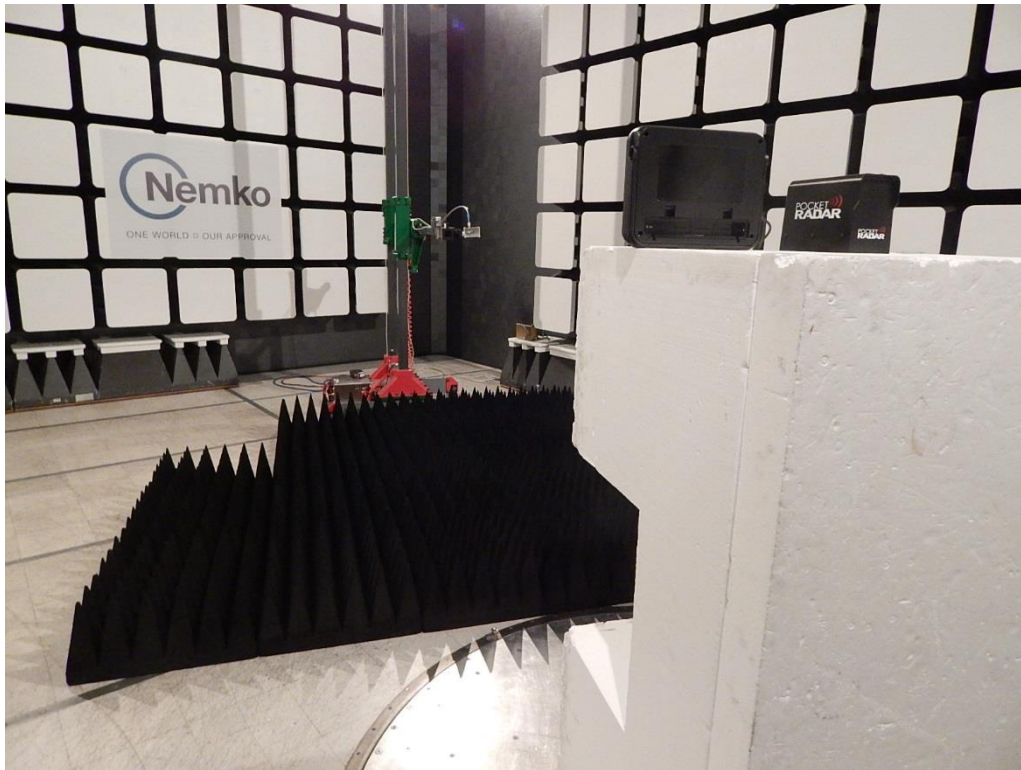

RM1500

FCC ID:

WZK-PR-1001

Section 1. Setup photos

1.1 Radiated Front view

1.2 Radiated back view

1.3 Conducted Setup