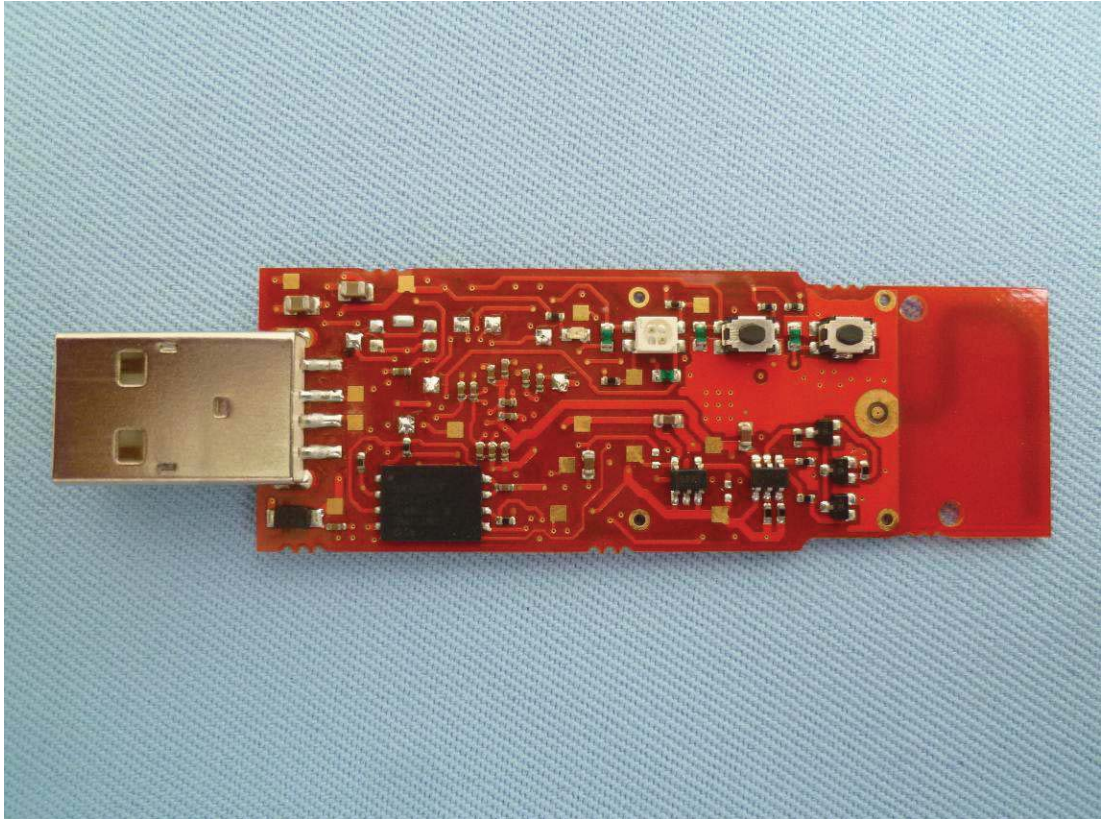

Product: USB Zigbee Interface

Type Designation: WHC2_5921, 5200UZI

Product: USB Zigbee Interface

Type Designation: WHC2_5921, 5200UZI

Product: USB Zigbee Interface

Type Designation: WHC2_5921, 5200UZI

Product: USB Zigbee Interface

Type Designation: WHC2_5921, 5200UZI