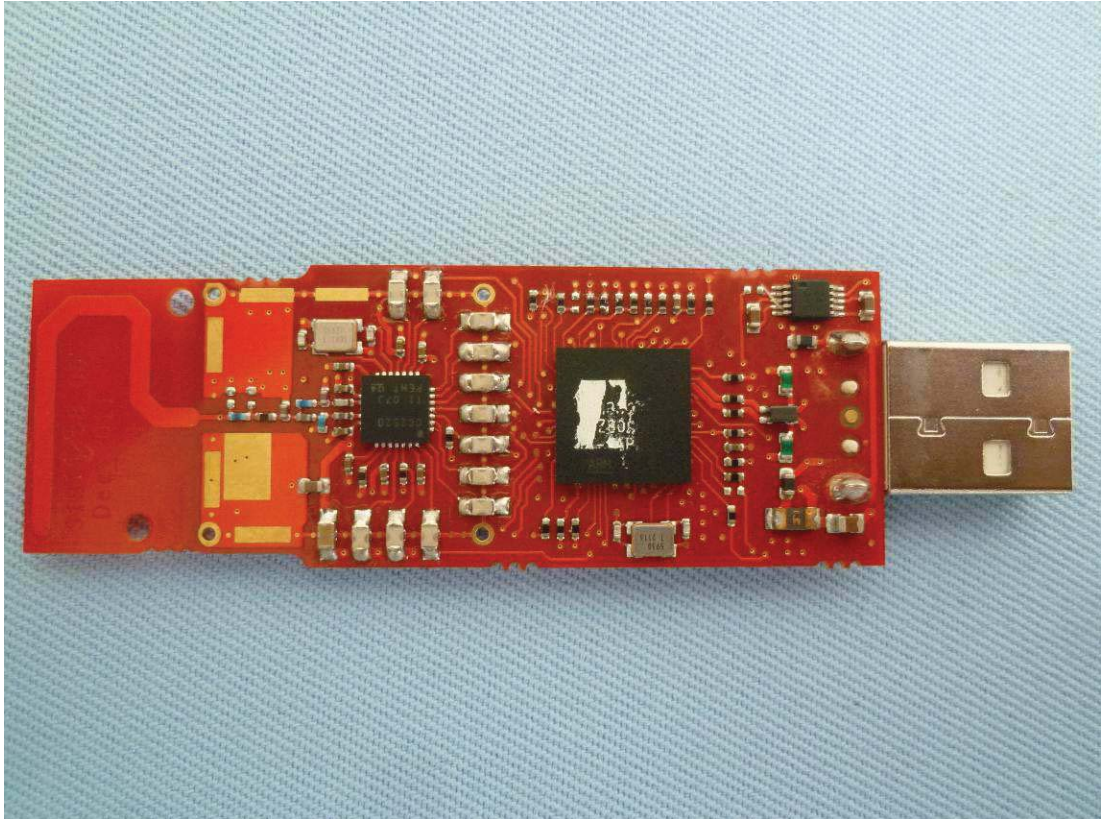

Product: USB Zigbee Interface

Type Designation: WHC2_5921, 5200UZI

Product: USB Zigbee Interface

Type Designation: WHC2_5921, 5200UZI

Product: USB Zigbee Interface

Type Designation: WHC2_5921, 5200UZI

Product: USB Zigbee Interface

Type Designation: WHC2_5921, 5200UZI