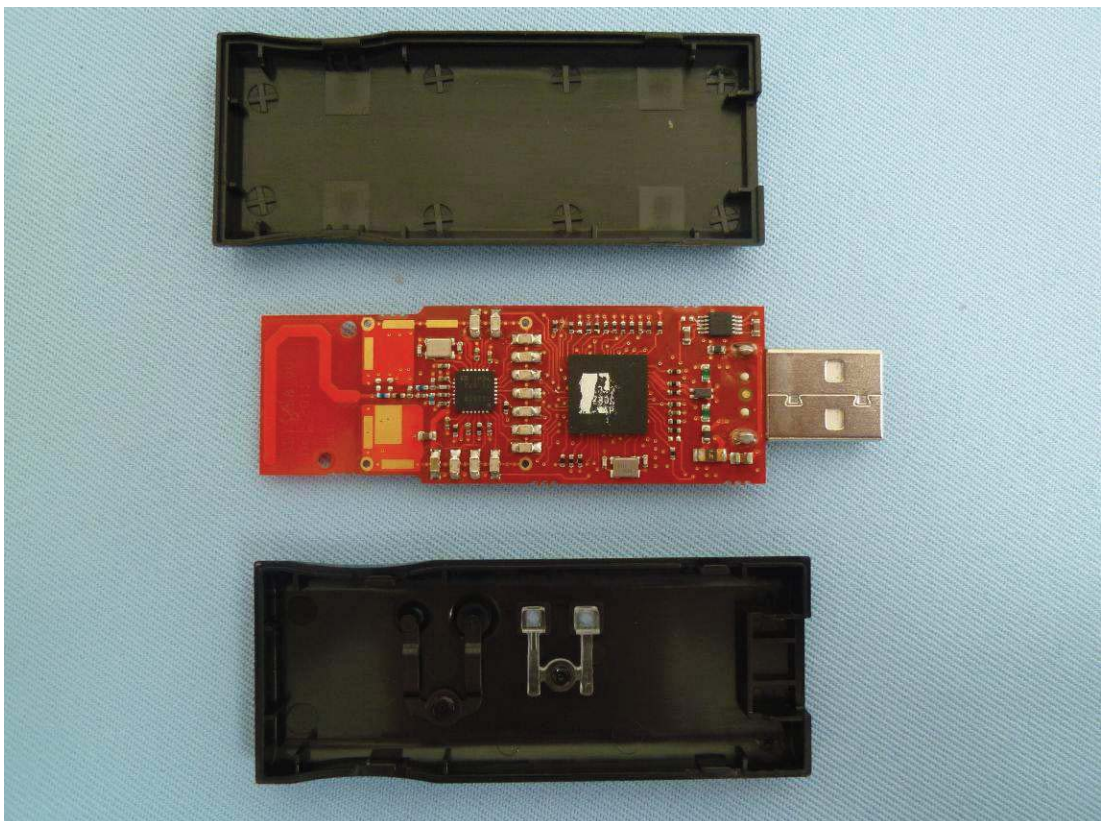

Product: USB Zigbee Interface

Type Designation: WHC2_5921, 5200UZI

Product: USB Zigbee Interface

Type Designation: WHC2_5921, 5200UZI

Product: USB Zigbee Interface

Type Designation: WHC2_5921, 5200UZI

Product: USB Zigbee Interface

Type Designation: WHC2_5921, 5200UZI