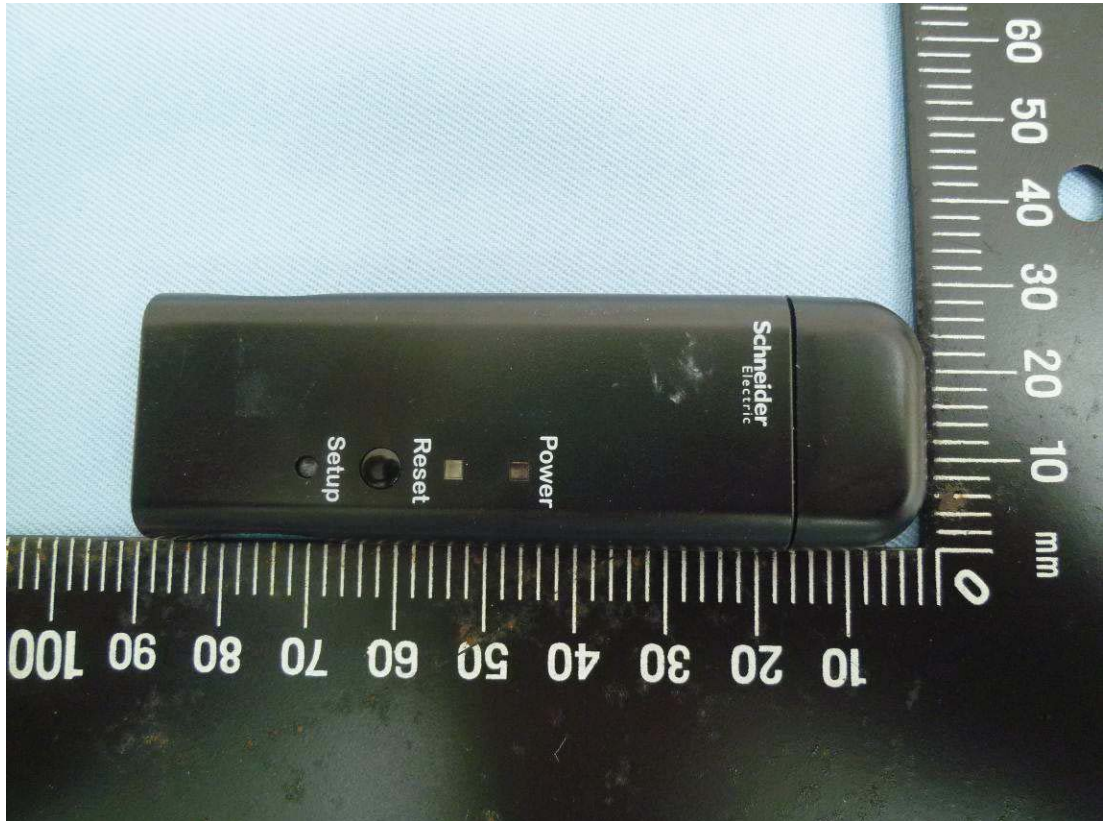

Product: USB Zigbee Interface

Type Designation: WHC2\_5921, 5200UZI

Product: USB Zigbee Interface

Type Designation: WHC2\_5921, 5200UZI