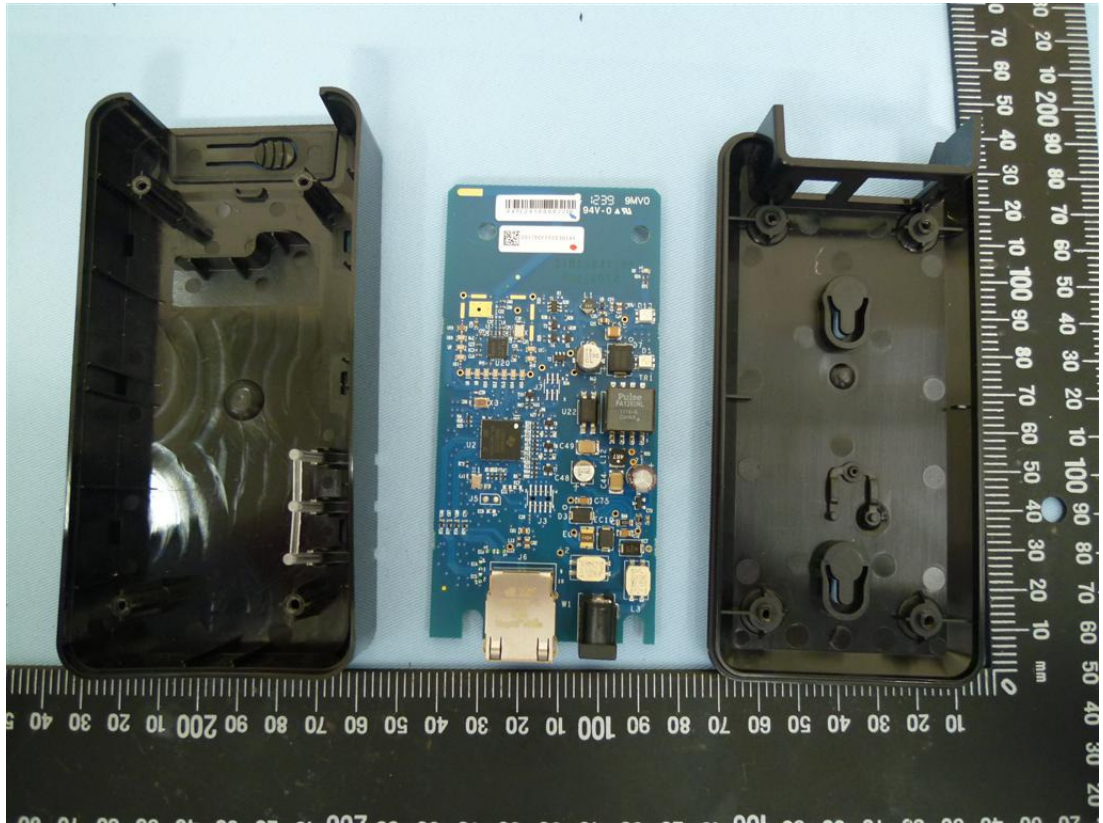

Product: Ethernet ZigBee Interface

Type Designation: WHC2_5922 (FCC ID: WZCS1B13237)

Product: Ethernet ZigBee Interface

Type Designation: WHC2_5922 (FCC ID: WZCS1B13237)

Product: Ethernet ZigBee Interface

Type Designation: WHC2_5922 (FCC ID: WZCS1B13237)

Product: Ethernet ZigBee Interface

Type Designation: WHC2_5922 (FCC ID: WZCS1B13237)