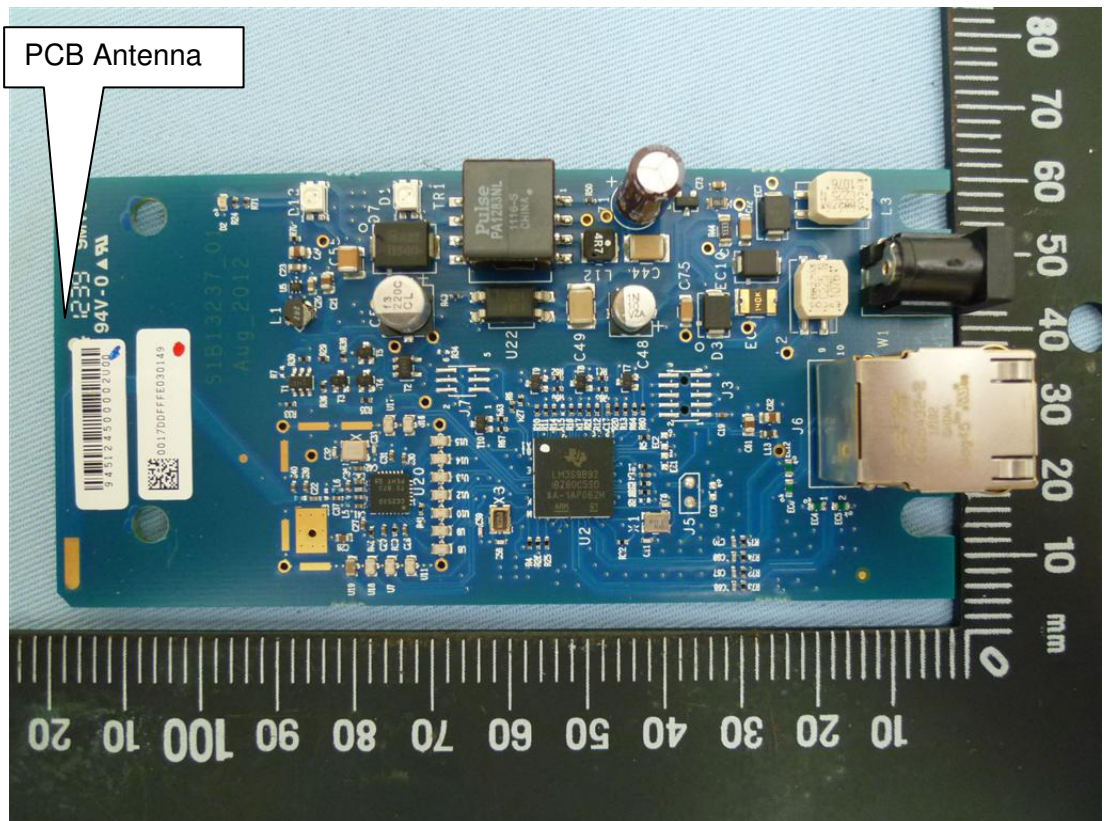

Product: Ethernet ZigBee Interface

Type Designation: WHC2_5922 (FCC ID: WZCS1B13237)

Product: Ethernet ZigBee Interface

Type Designation: WHC2_5922 (FCC ID: WZCS1B13237)

Product: Ethernet ZigBee Interface

Type Designation: WHC2_5922 (FCC ID: WZCS1B13237)

Product: Ethernet ZigBee Interface

Type Designation: WHC2_5922 (FCC ID: WZCS1B13237)