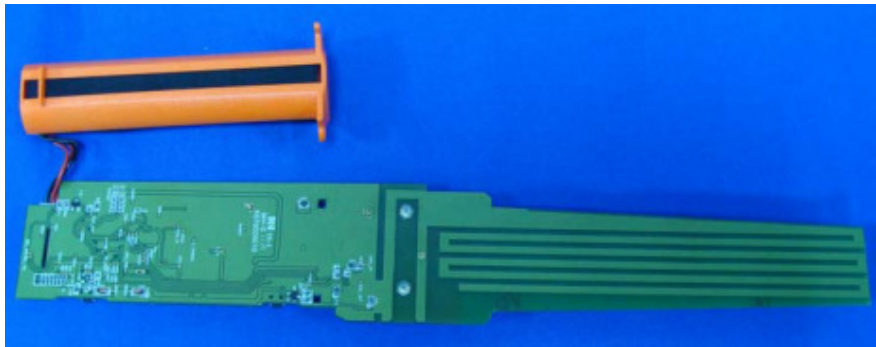

AIS SART PLOMO-500 / AS-500 Internal Photos

AS-500 is another trade name of AIS SART. AS-500 and PLOMO-500 use same PCBs and housing.

(1) Internal photo #1

(2) Internal photo #2

(3) Internal photo #3

(4) Internal photo #4

(5) Internal photo #5

(6) Internal photo #6