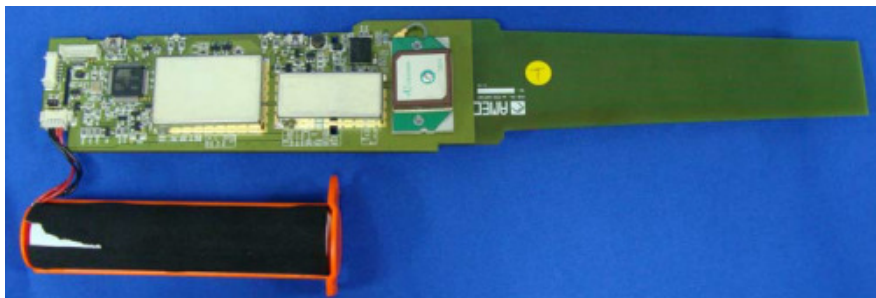

AIS SART PLOMO-500 / AS-500 Internal Photos

AS-500 is another trade name of AIS SART. AS-500 and PLOMO-500 use same PCBs and housing.

(1) Internal photo #1

(2) Internal photo #2

(3) Internal photo #3

(4) Internal photo #4

(5) Internal photo #5

(6) Internal photo #6