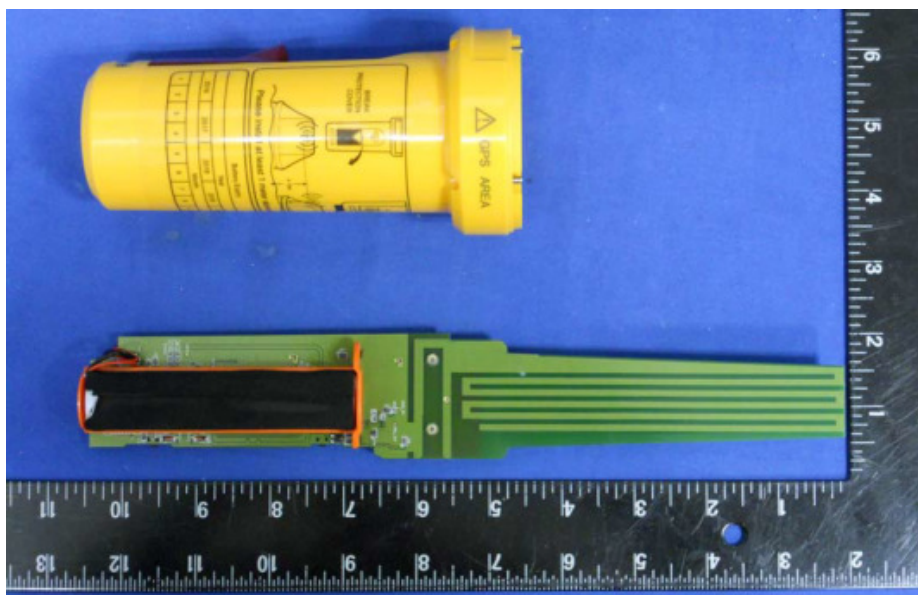

AIS SART PLOMO-500 / AS-500 Internal Photos

AS-500 is another trade name of AIS SART. AS-500 and PLOMO-500 use same PCBs and housing.

(1) Internal photo #1

(2) Internal photo #2

(3) Internal photo #3

(4) Internal photo #4

(5) Internal photo #5

(6) Internal photo #6