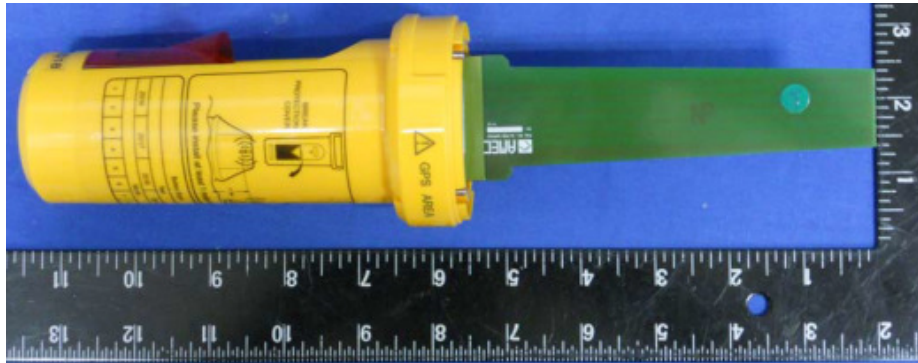

AIS SART PLOMO-500 / AS-500 Internal Photos

AS-500 is another trade name of AIS SART. AS-500 and PLOMO-500 use same PCBs and housing.

(1) Internal photo #1

(2) Internal photo #2

(3) Internal photo #3

(4) Internal photo #4

(5) Internal photo #5

(6) Internal photo #6