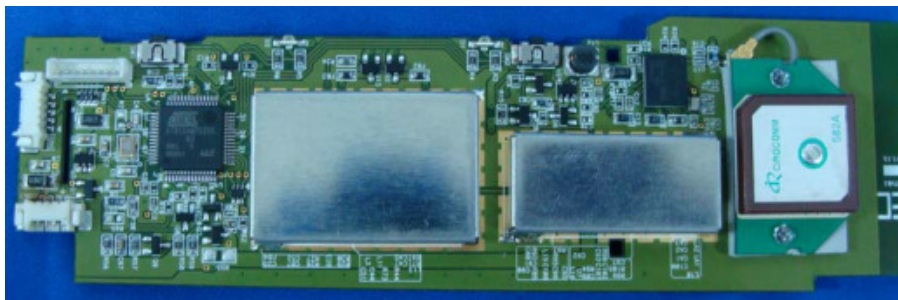

AIS SART PLOMO-500 / AS-500 Internal Photos

AS-500 is another trade name of AIS SART. AS-500 and PLOMO-500 use same PCBs and housing.

(1) Internal photo #1

(2) Internal photo #2

(3) Internal photo #3

(4) Internal photo #4

(5) Internal photo #5

(6) Internal photo #6