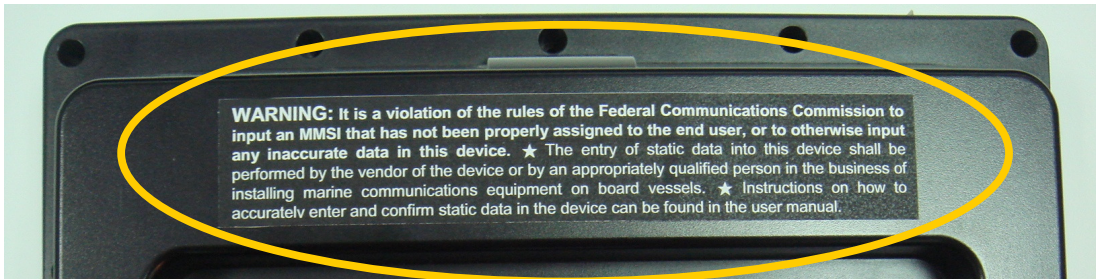

FCC ID: WZ7CAMINO-201

Warning Label

Figure 1: Warning Label

Figure 2: Label Location (rear panel of the unit)

Figure 3: Label Location #2 (rear panel of the unit)