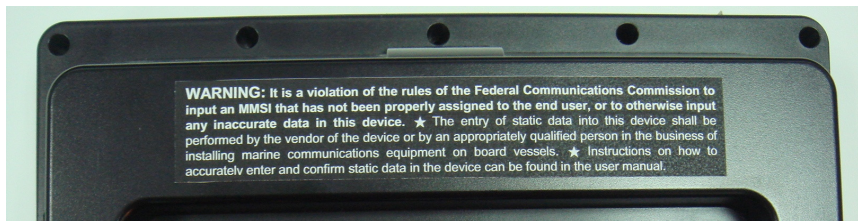

## FCC ID: WZ7CAMINO-201 Type Label and Warning Label

Figure 1: Type Label with FCC ID

Figure 2: Warning Label

Figure 3: Label Location (rear panel of the unit)

Figure 4: Type Label Artwork