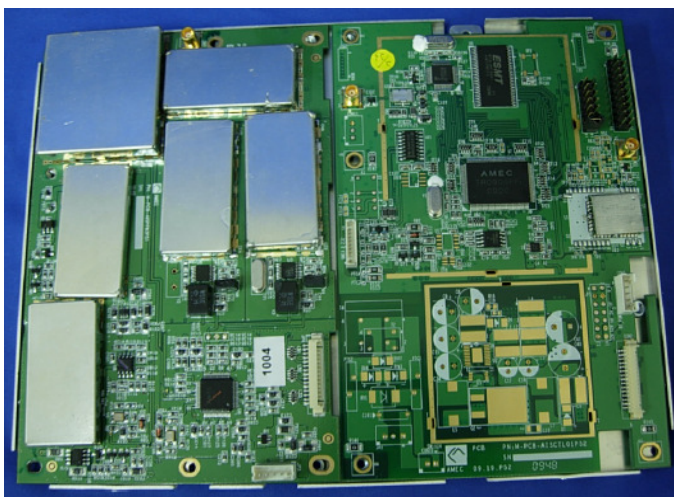

FCC ID: WZ7CAMINO-201
Internal Photos of CAMINO-201

Figure 1: Top View of Internal CAMINO-201

Figure 2: Internal View with Back Cover removed

Figure 3: Internal View with CPU / RF Module removed

Figure 4: Top View of CPU / RF Module with Shielding Case

Figure 5: Top View of CPU / RF Module with Upper Shielding Case removed

Figure 8: Top View of RF Module

Figure 9: Bottom View of RF Module