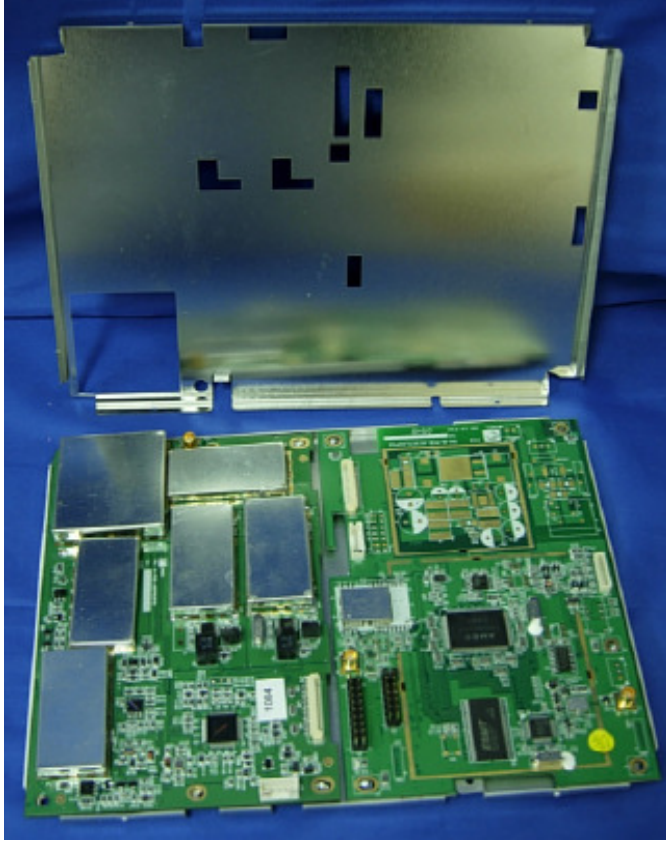

FCC ID: WZ7CAMINO-201
Internal Photos of CAMINO-201

Figure 1: Top View of Internal CAMINO-201

Figure 2: Internal View with Back Cover removed

Figure 3: Internal View with CPU / RF Module removed

Figure 4: Top View of CPU / RF Module with Shielding Case

Figure 5: Top View of CPU / RF Module with Upper Shielding Case removed

Figure 8: Top View of RF Module

Figure 9: Bottom View of RF Module