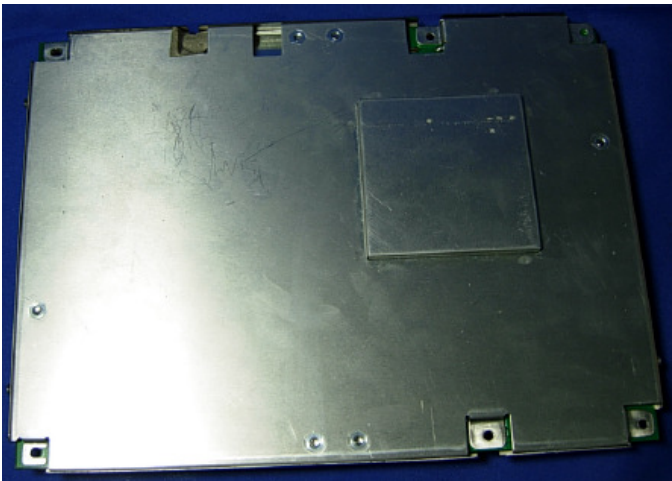

FCC ID: WZ7CAMINO-201
Internal Photos of CAMINO-201

Figure 1: Top View of Internal CAMINO-201

Figure 2: Internal View with Back Cover removed

Figure 3: Internal View with CPU / RF Module removed

Figure 4: Top View of CPU / RF Module with Shielding Case

Figure 5: Top View of CPU / RF Module with Upper Shielding Case removed

Figure 8: Top View of RF Module

Figure 9: Bottom View of RF Module