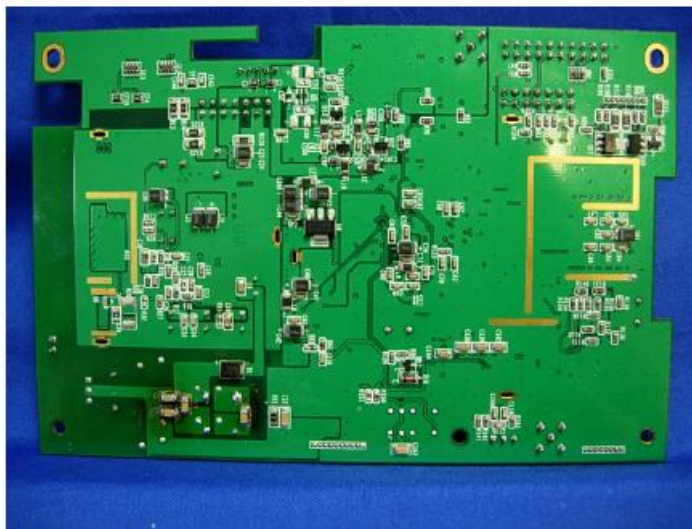

FCC ID: WZ7CAMINO-101
Internal Photos of CAMINO-101

Figure 1: Top View of Internal CAMINO-101

Figure 2: Internal View with CPU Module removed

Figure 3: Top View of CPU Module

Figure 4: Bottom View of CPU Module

Figure 5: Top View of RF Module

Figure 6: Bottom View of RF Module