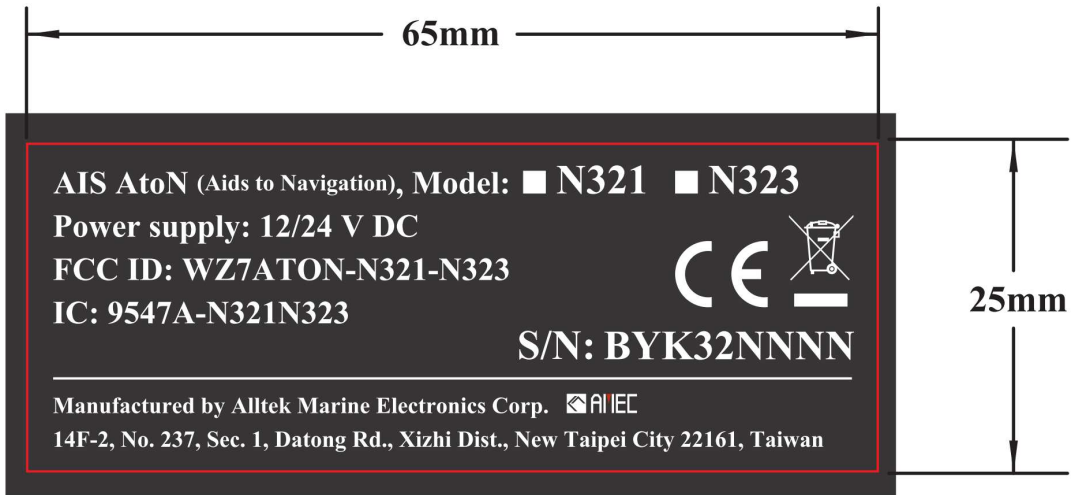

## AIS Aids to Navigation (AtoN) Label

The AIS Aids to Navigation (AtoN) N323 and N321 unit will be marked with following product label during manufacturing. Each unit will have unique production Serial Number.

### (1) Product Label:

### (2) Location of Product Label: