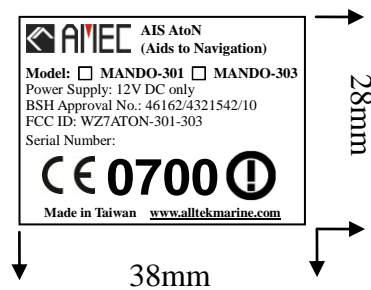

## AIS AtoN Mando-301/303 Product Label:

(as of 07-Jun-2012)

Mando-301 and Mando-303 use same product label.

The model number will be marked during manufacturing.

(1) Product Label:

(2) Location of Label: