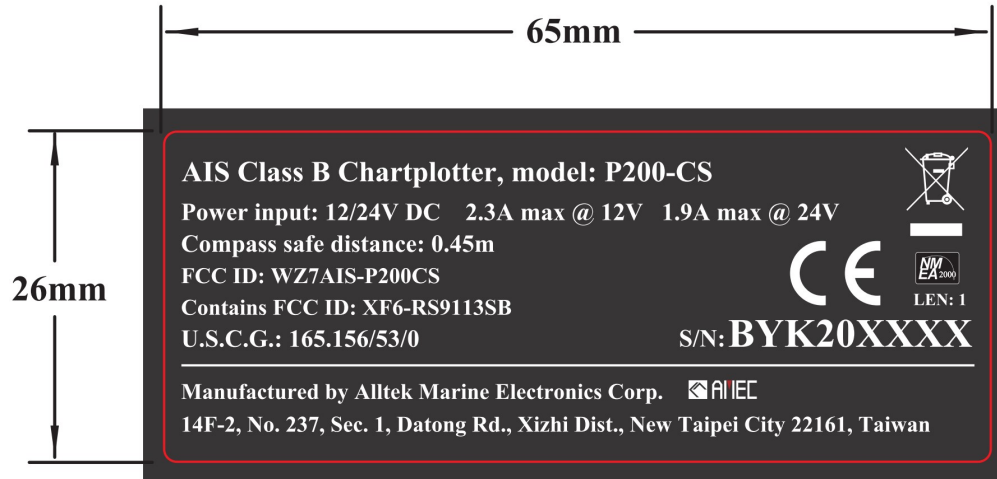

AIS Class B CSTDMA Transponder with Chartplotter Label

The AIS Class B CSTDMA Transponder with Chartplotter P200-CS unit will be marked with following product label during manufacturing. Each P200-CS unit will have unique production Serial Number.

(1) P200-CS Label:

(2) Location of Product Label at P200-CS: