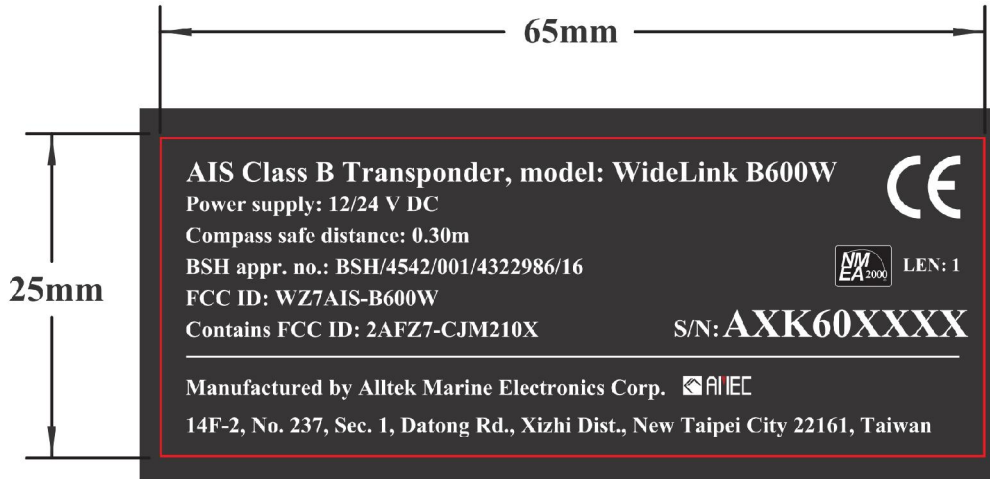

# AIS Class B Transponder (SOTDMA) WideLink B600W Label

The AIS Class B transponder (SOTDMA) WideLink B600W unit will be marked with following product label during manufacturing. Each B600W unit will have unique production Serial Number.

(1) WideLink B600W Label:

(2) Location of Product Label at WideLink B600W: