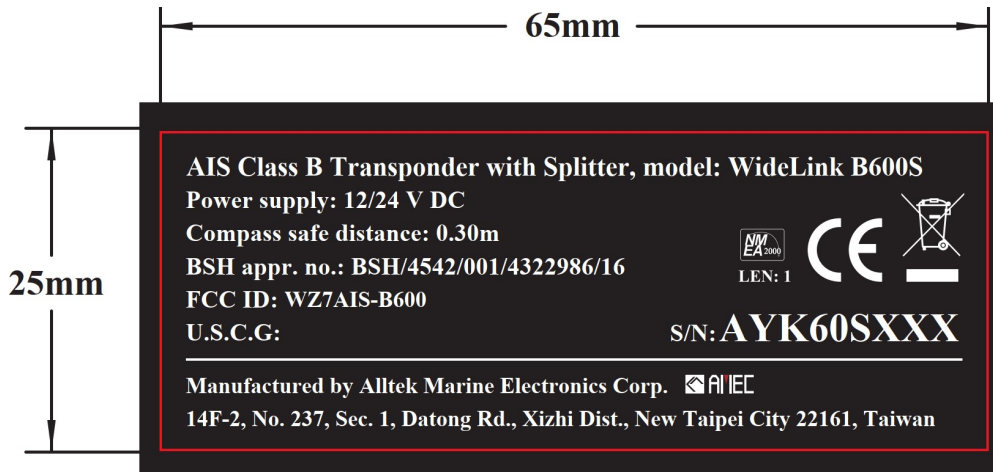

# AIS Class B Transponder (SOTDMA) with Antenna Splitter Label

The AIS Class B transponder (SOTDMA) with Antenna Splitter WideLink B600S unit will be marked with following product label during manufacturing. Each WideLink B600S unit will have unique production Serial Number.

(1) WideLink B600S Label:

(2) Location of Product Label at WideLink B600S: