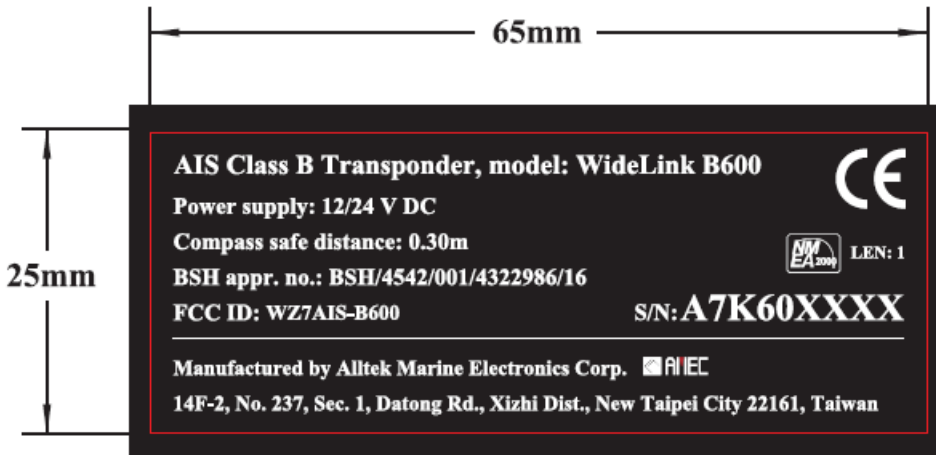

AIS Class B Transponder (SOTDMA) WideLink B600 Label

The AIS Class B transponder (SOTDMA) WideLink B600 unit will be marked with following product label during manufacturing. Each B600 unit will have unique production Serial Number.

(1) WideLink B600 Label:

(2) Location of Product Label at WideLink B600: