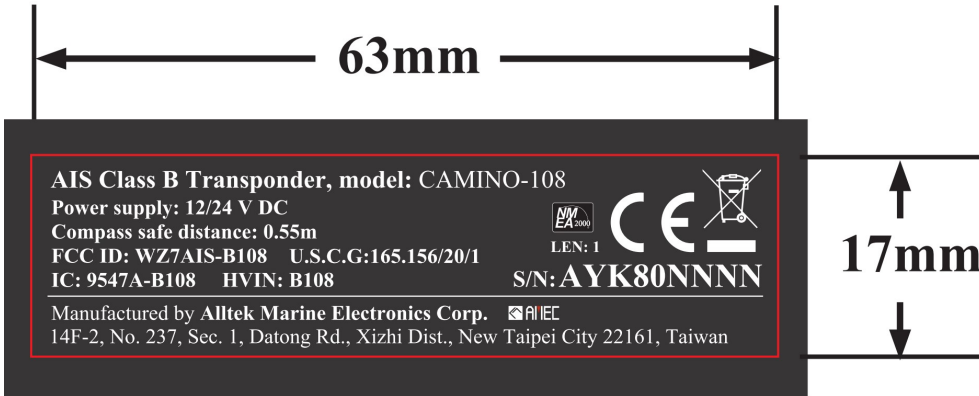

AIS Class B Transponder

CAMINO-108, CAMINO-108W Product Label

The CAMINO-108, CAMINO-108W AIS Class B Transponder unit will be marked with following product label during manufacturing. Each CAMINO-108, CAMINO-108W unit will have unique production Serial Number.

(1) CAMINO-108 Label: