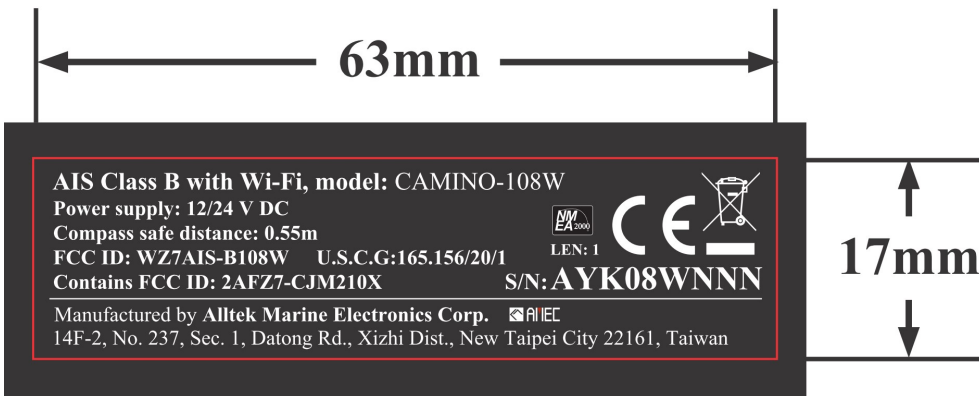

(2) CAMINO-108W Label: