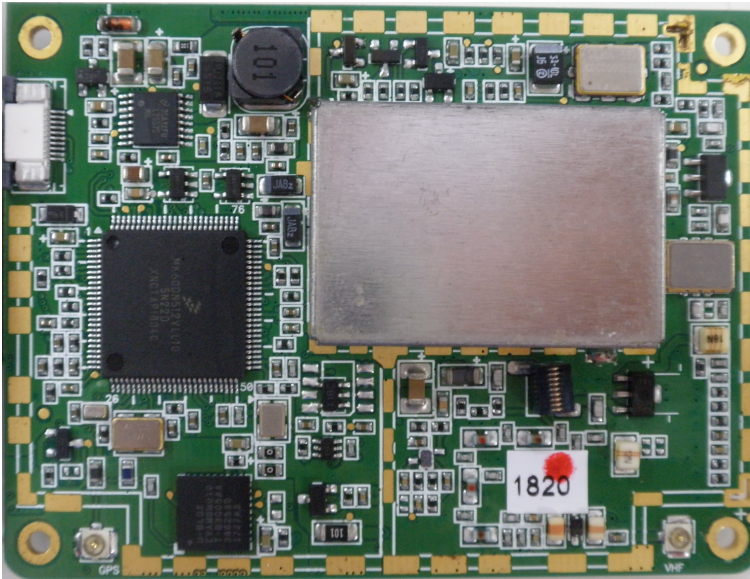

2.4 Internal Photo – 5