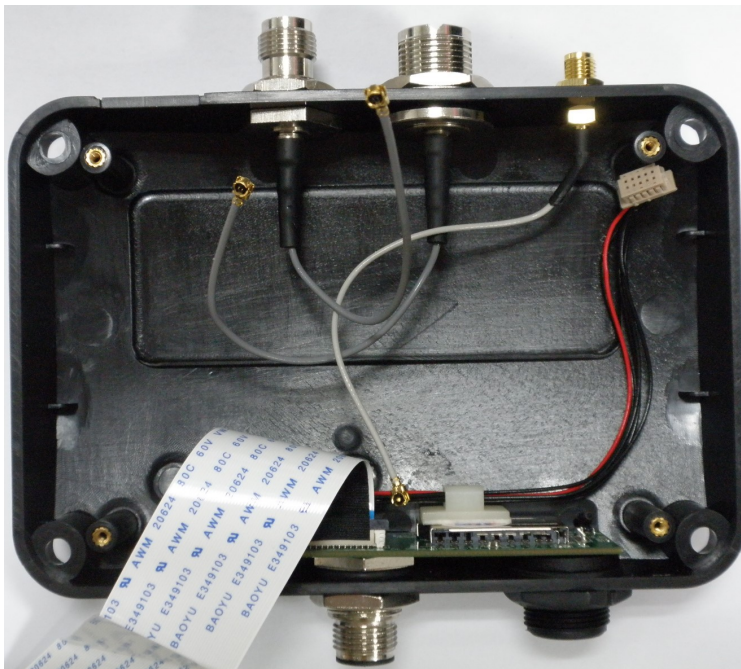

2. Internal Photos of CAMINO-108W:

2.1 Internal Photo – 1

2.2 Internal Photo – 2

2.3 Internal Photo – 3

2.4 Internal Photo – 4

Alltek Marine Electronics Corp

◆ 14F-2, No.237, Sec. 1, Datong Rd., Xizhi Dist., New Taipei City, Taiwan, 22161 ◆ www.alltkemarine.com