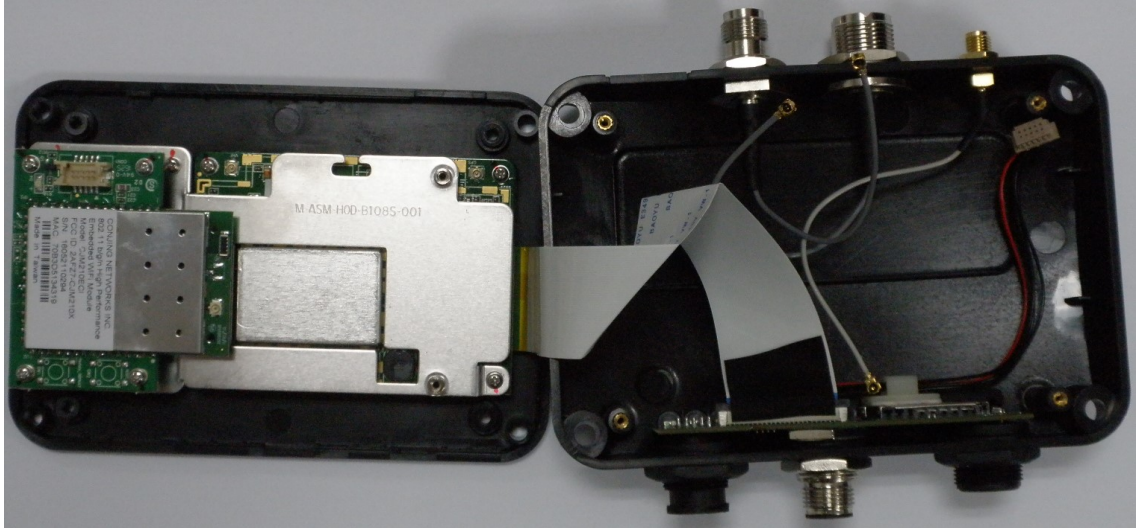

2. Internal Photos of CAMINO-108W:

2.1 Internal Photo – 1

2.2 Internal Photo – 2

2.3 Internal Photo – 3

2.4 Internal Photo – 4

Alltek Marine Electronics Corp

◆ 14F-2, No.237, Sec. 1, Datong Rd., Xizhi Dist., New Taipei City, Taiwan, 22161 ◆ www.alltkemarine.com