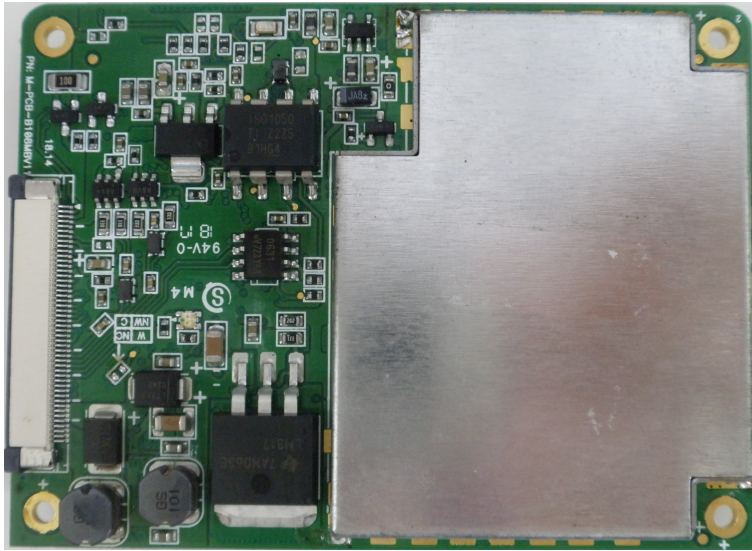

2.4 Internal Photo – 7

Alltek Marine Electronics Corp

◆ 14F-2, No.237, Sec. 1, Datong Rd., Xizhi Dist., New Taipei City, Taiwan, 22161 ◆ www.alltkemarine.com

Page 5 of 5