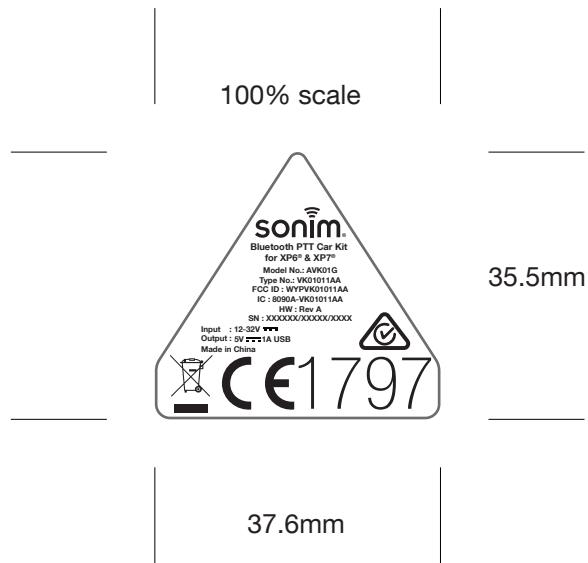

Process : Dark gray label with white type

200% scale