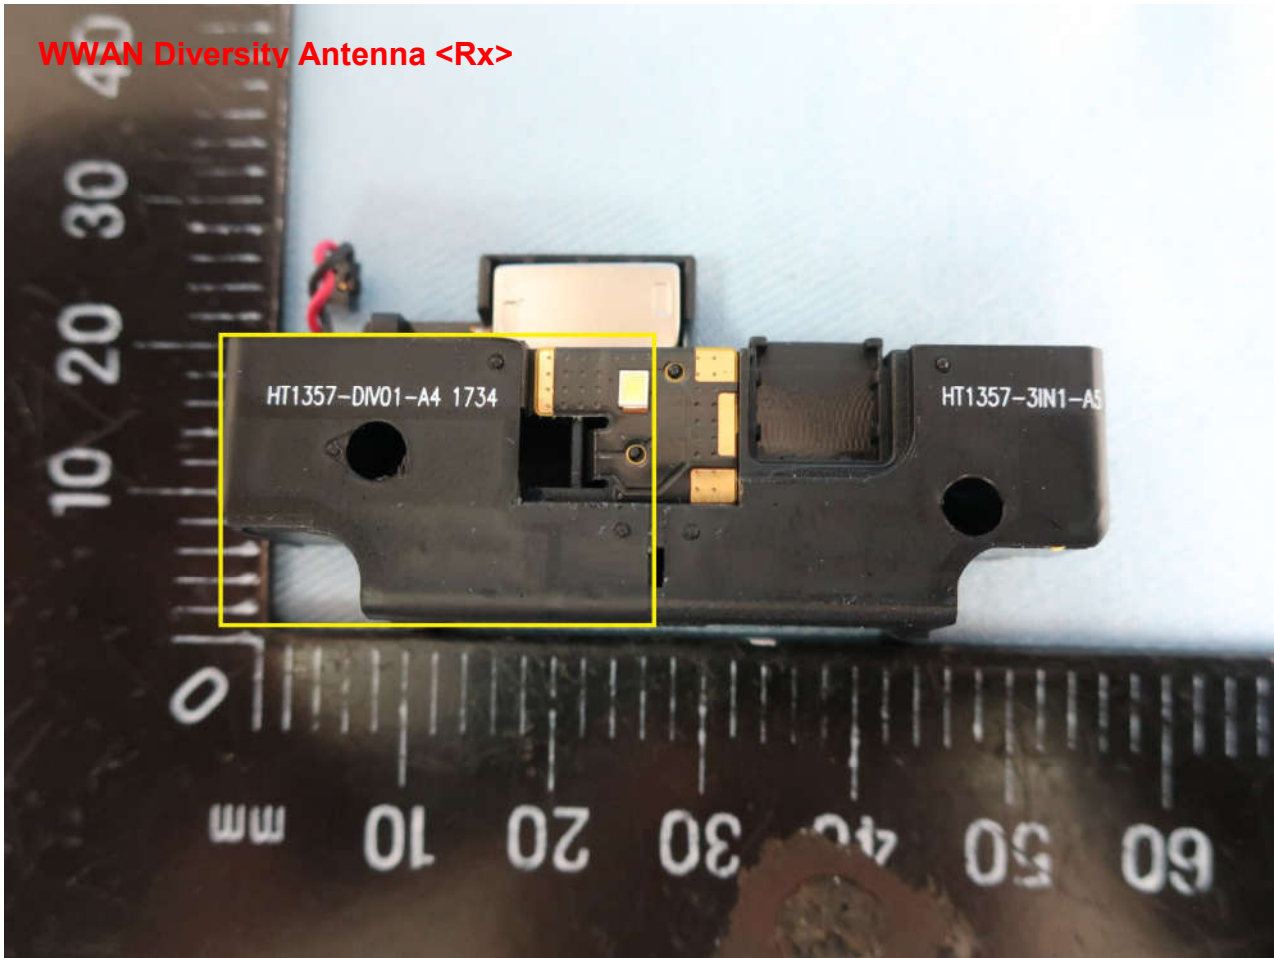

Brand Name: Sonim; Model Name: XP5800(PG2112)

WWAN Diversity Antenna <Rx>