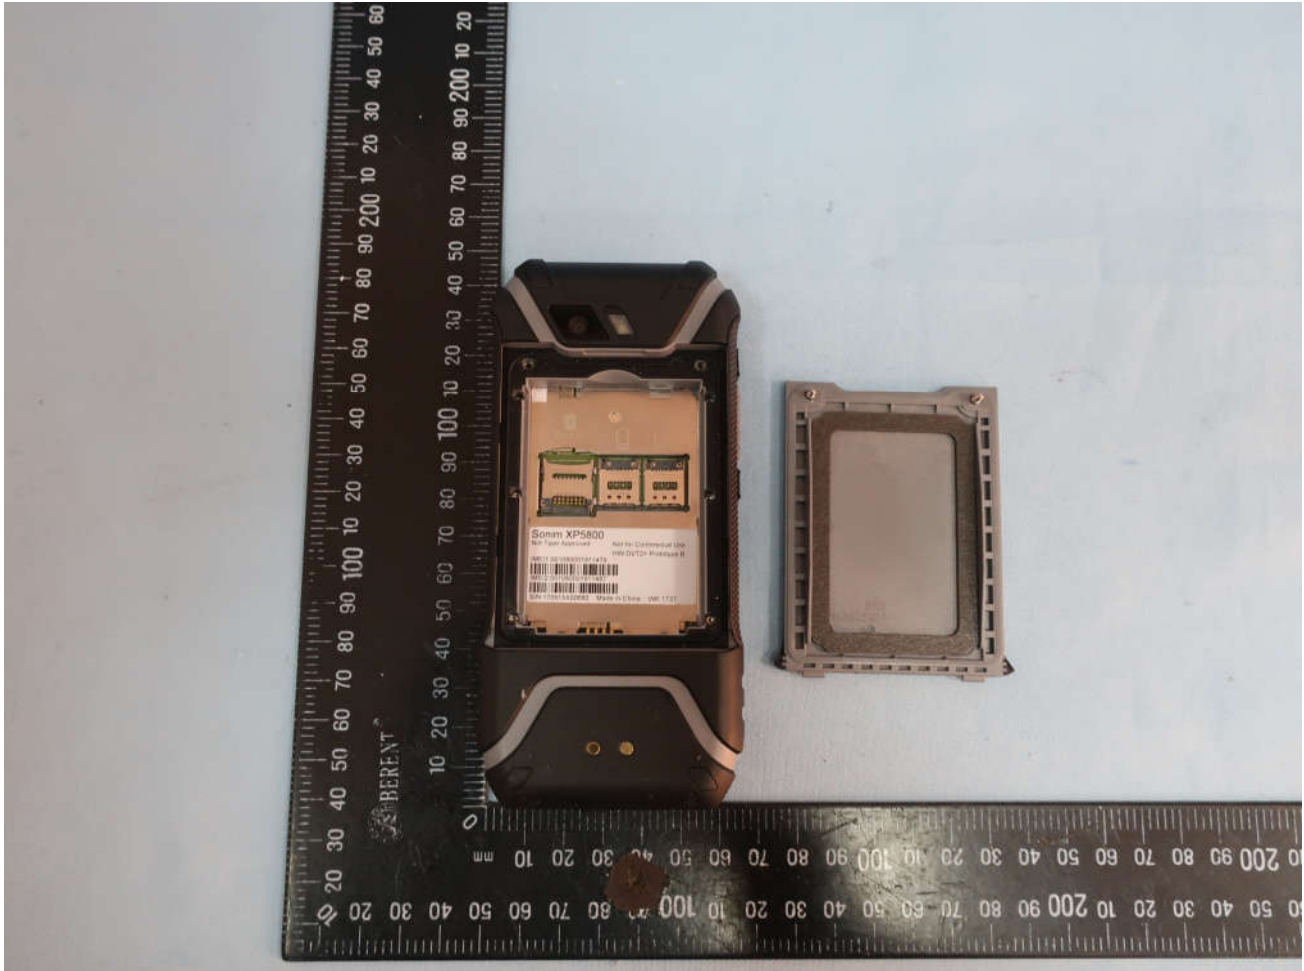

Brand Name: Sonim; Model Name: XP5800(PG2112)