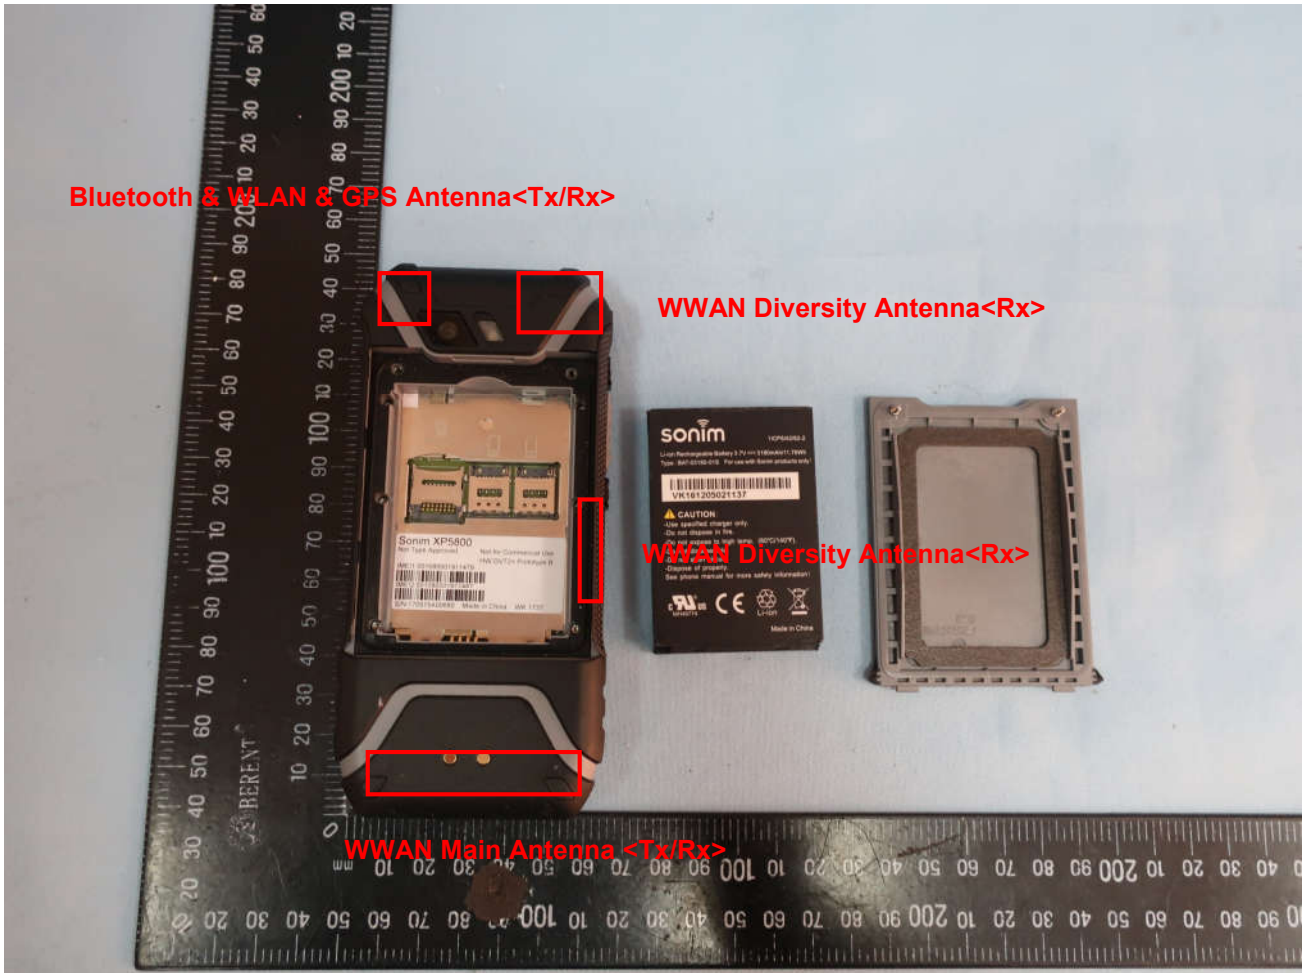

3. Internal Photograph of EUT

Brand Name: Sonim; Model Name: XP5800(PG2112)