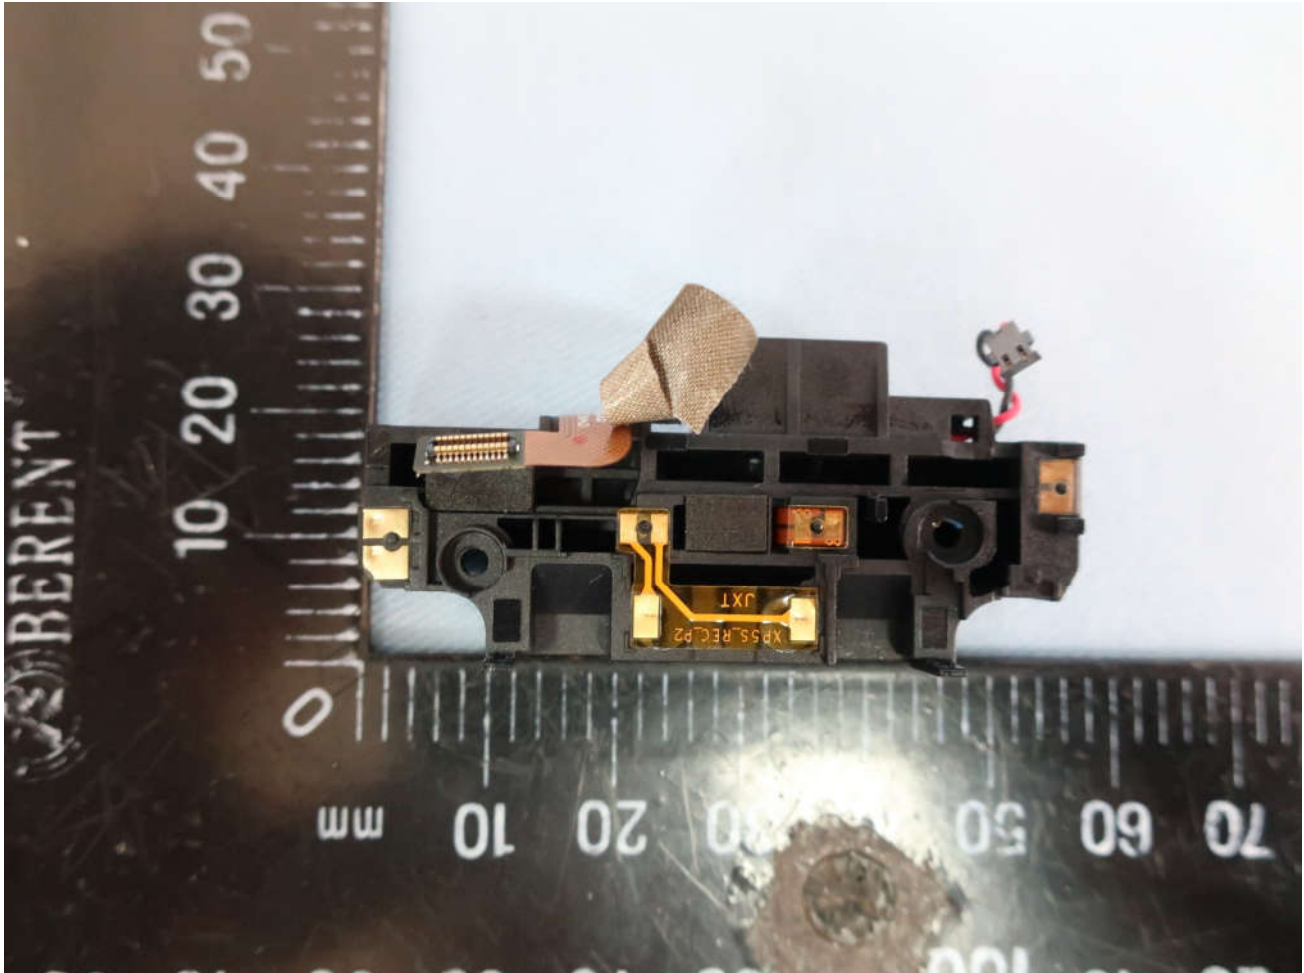

Brand Name: Sonim; Model Name: XP5800(PG2112)