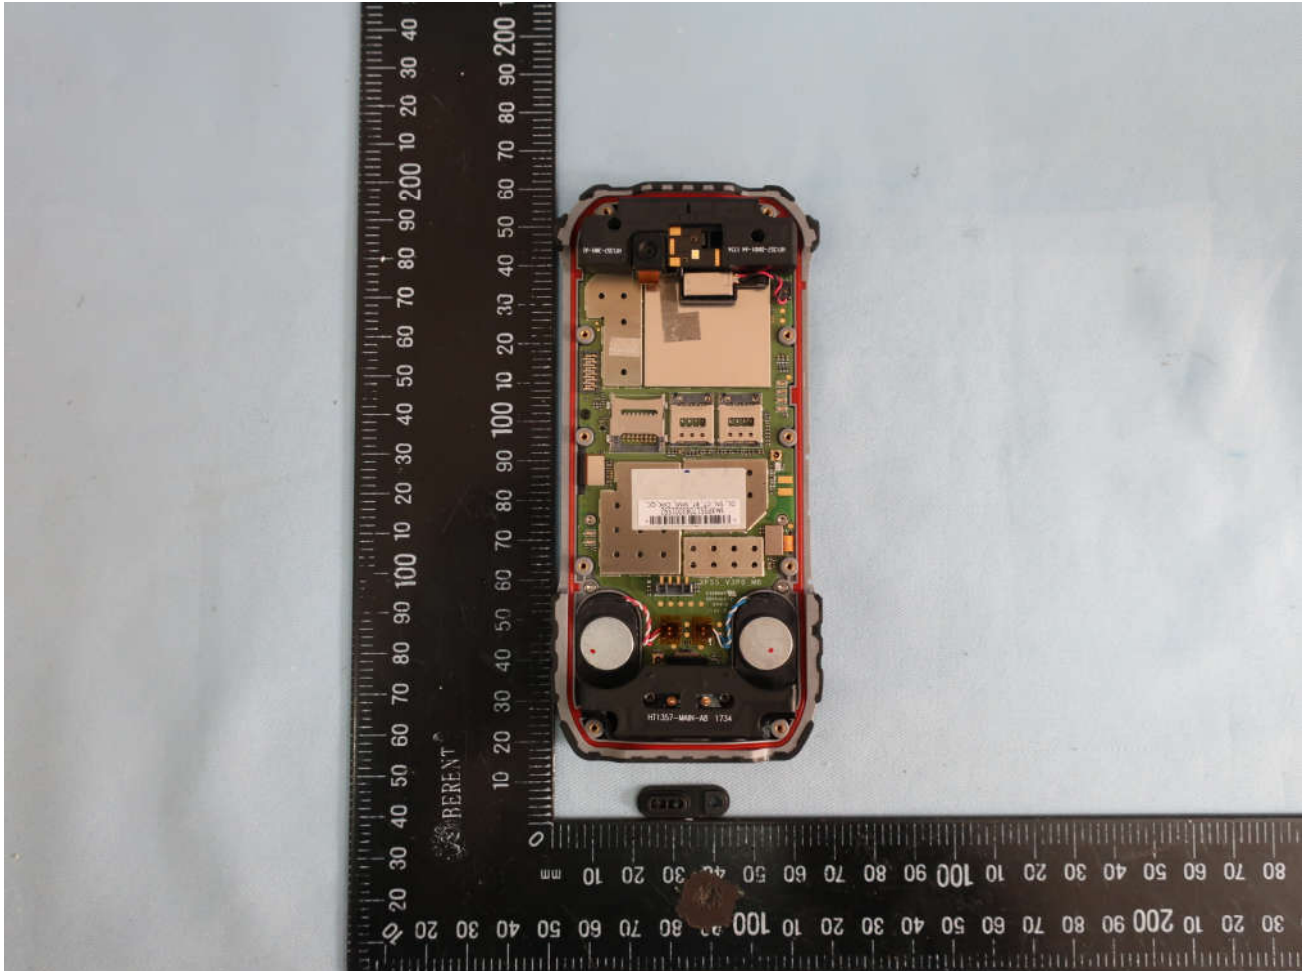

Brand Name: Sonim; Model Name: XP5800(PG2112)