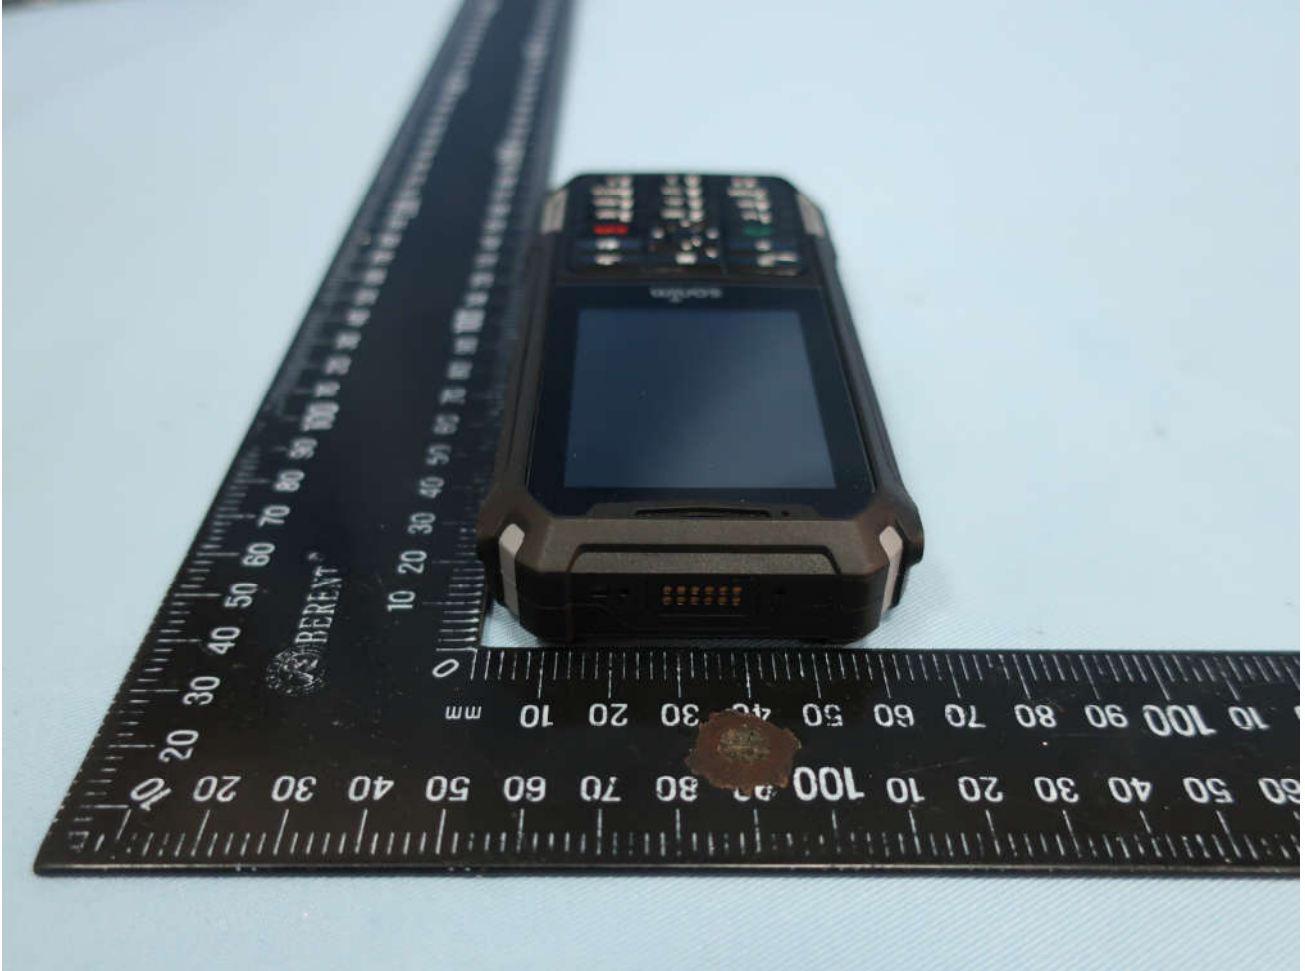

Brand Name: Sonim; Model Name: XP5800(PG2112)