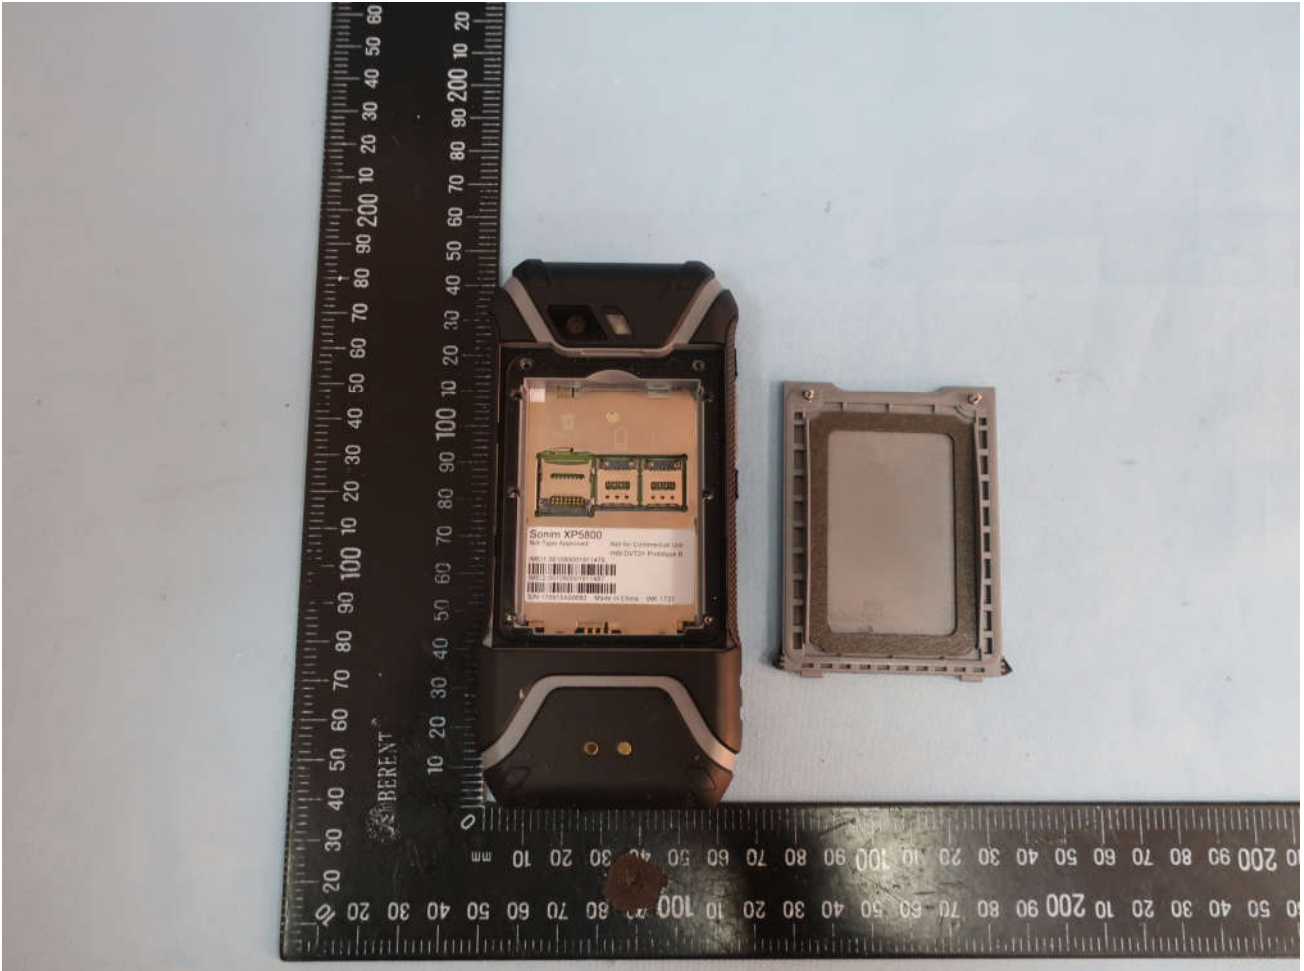

3. Internal Photograph of EUT

Brand Name: Sonim; Model Name: XP5800(PG2112)

Brand Name: Sonim; Model Name: XP5800(PG2112)

Brand Name: Sonim; Model Name: XP5800(PG2112)

Brand Name: Sonim; Model Name: XP5800(PG2112)