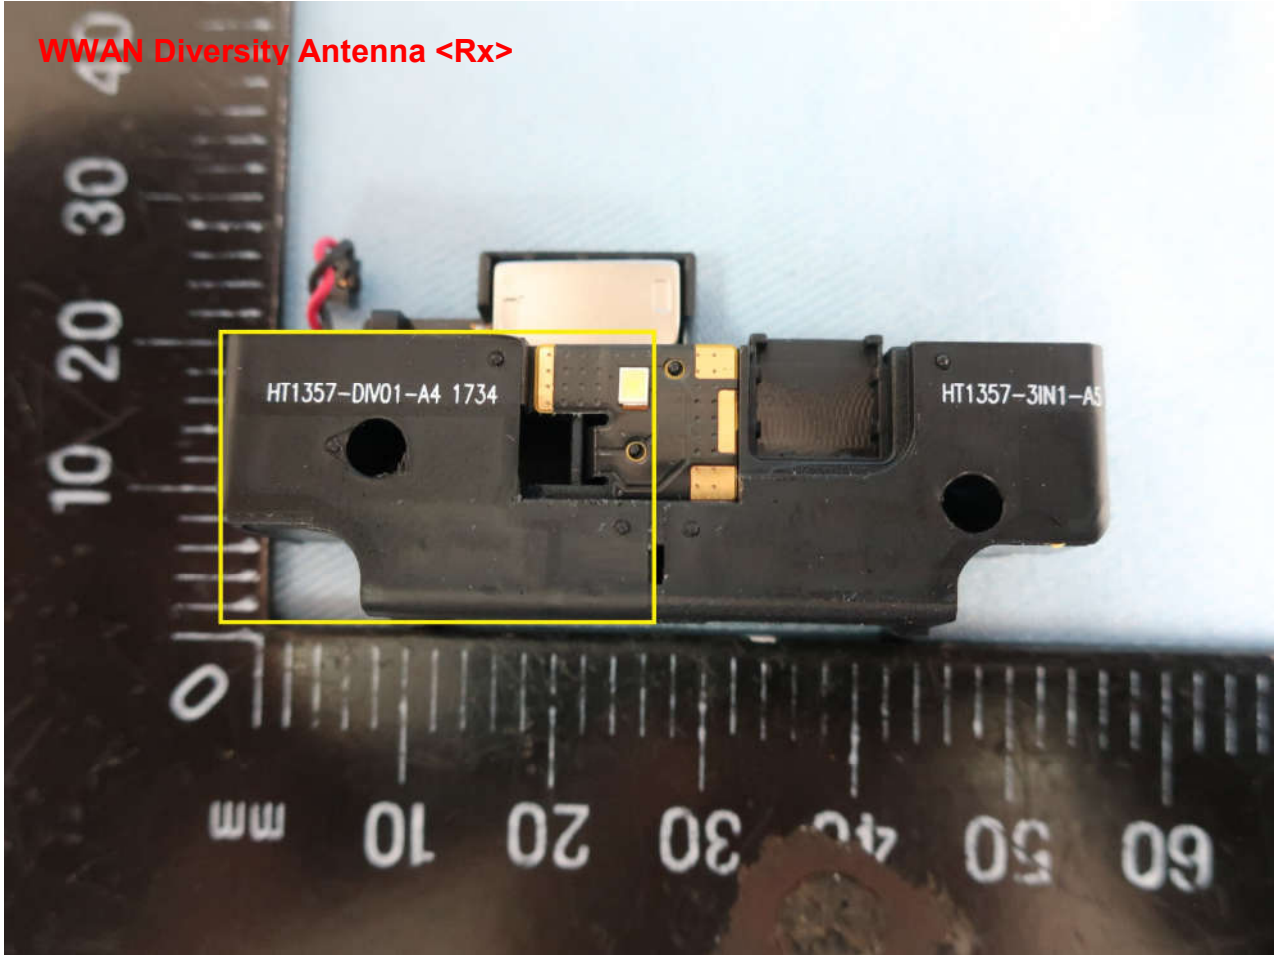

Brand Name: Sonim; Model Name: XP5800(PG2112)

Brand Name: Sonim; Model Name: XP5800(PG2112)

Bluetooth & WLAN & GPS/Glonass Antenna<Tx/Rx>

Brand Name: Sonim; Model Name: XP5800(PG2112)

WWAN Diversity Antenna <Rx>