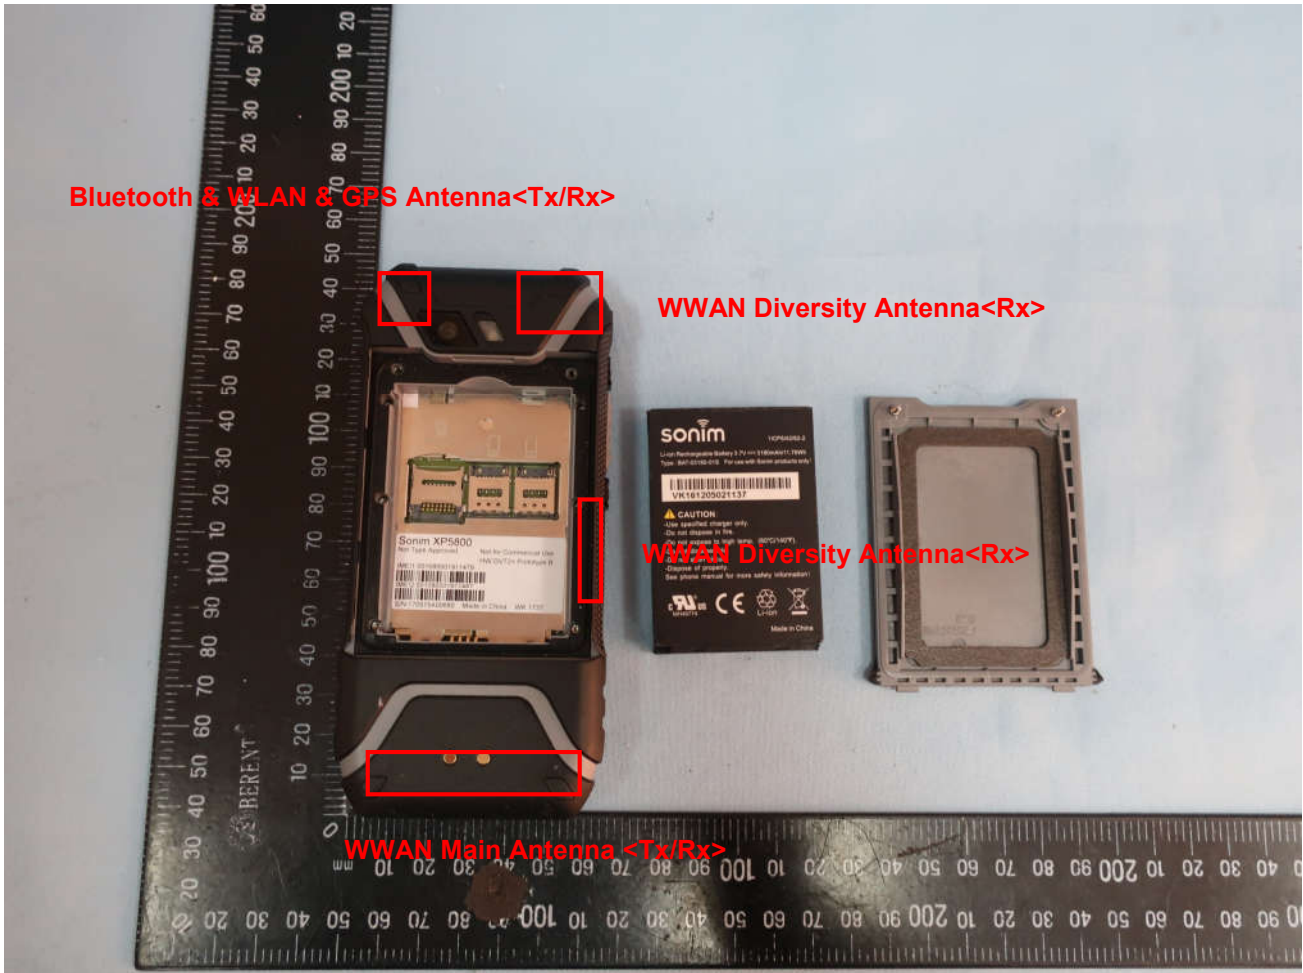

3. Internal Photograph of EUT

Brand Name: Sonim; Model Name: XP5800(PG2112)

Brand Name: Sonim; Model Name: XP5800(PG2112)

Brand Name: Sonim; Model Name: XP5800(PG2112)

Brand Name: Sonim; Model Name: XP5800(PG2112)