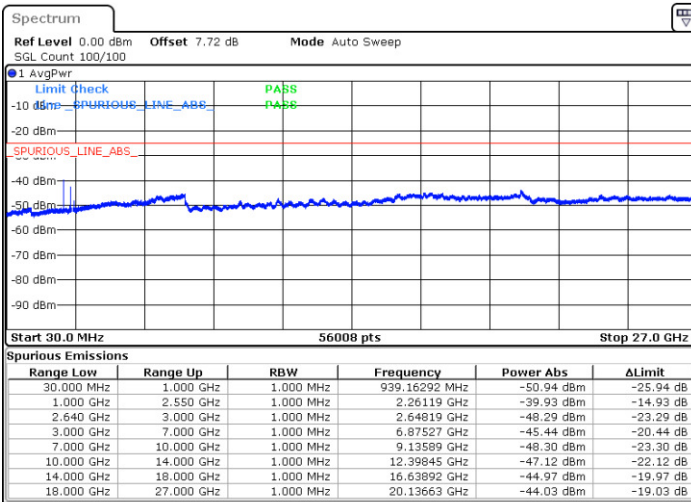

Date: 18 AUG 2017 12:18:37

Highest Channel / 16QAM

Date: 18 AUG 2017 12:19:33

LTE Band 38 / 15MHz

Lowest Channel / QPSK

Date: 18 AUG 2017 12:20:29

Lowest Channel / 16QAM

Date: 18 AUG 2017 14:10:25

Middle Channel / QPSK

Date: 18 AUG 2017 12:22:20

Middle Channel / 16QAM

Date: 18 AUG 2017 14:12:42

LTE Band 38 / 15MHz

Highest Channel / QPSK

Date: 18.AUG.2017 12:24:11

Highest Channel / 16QAM

Date: 18.AUG.2017 12:25:06

LTE Band 38 / 20MHz

Lowest Channel / QPSK

Date: 18.AUG.2017 12:26:02

Lowest Channel / 16QAM

Date: 18.AUG.2017 12:26:57

LTE Band 38 / 20MHz

Middle Channel / QPSK

Date: 18 AUG 2017 12:27:53

Middle Channel / 16QAM

Date: 18 AUG 2017 12:28:49

Highest Channel / QPSK

Date: 18 AUG 2017 12:29:44

Highest Channel / 16QAM

Date: 18 AUG 2017 12:30:40

LTE Band 41 / 5MHz