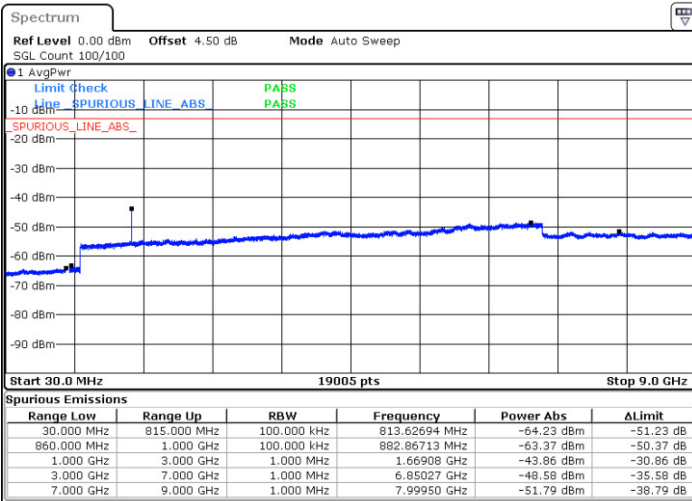

LTE Band 26 / 5MHz

Lowest Channel / QPSK

Lowest Channel / 16QAM

Date: 18 AUG.2017 22:50:26

Date: 18.AUG.2017 22:50:51

Middle Channel / QPSK

Middle Channel / 16QAM

Date: 18 AUG.2017 22:52:59

Date: 18.AUG.2017 22:52:30

LTE Band 26 / 5MHz

Highest Channel / QPSK

Date: 18 AUG 2017 22:53:52

Highest Channel / 16QAM

Date: 18 AUG 2017 22:54:20

LTE Band 26 / 10MHz

Lowest Channel / QPSK