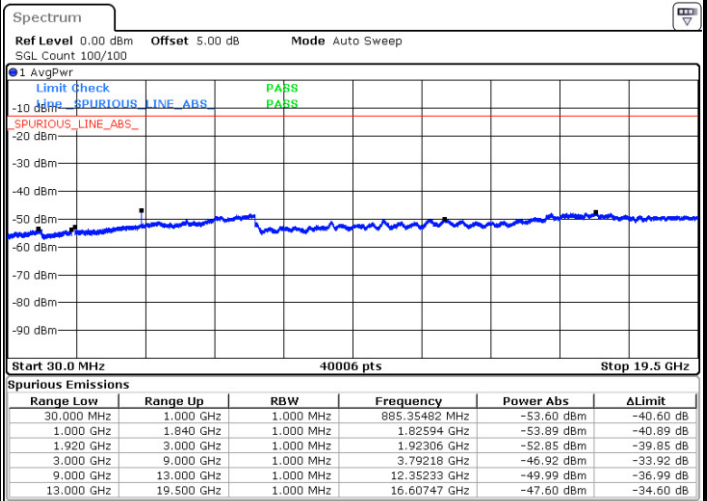

Date: 17.AUG.2017 21:49:55

LTE Band 25 / 15MHz

Highest Channel / QPSK

Highest Channel / 16QAM

Date: 17.AUG.2017 22:02:35

Date: 17.AUG.2017 22:01:40

LTE Band 25 / 20MHz

Lowest Channel / QPSK

Lowest Channel / 16QAM

Date: 17.AUG.2017 22:13:15

Date: 17.AUG.2017 22:12:19

LTE Band 25 / 20MHz

Middle Channel / QPSK

Middle Channel / 16QAM

Date: 17.AUG.2017 22:14:10

Date: 17.AUG.2017 22:15:06

Highest Channel / QPSK

Highest Channel / 16QAM

Date: 17.AUG.2017 22:27:46

Date: 17.AUG.2017 22:26:51

LTE Band 26 / 1.4MHz

Lowest Channel / QPSK

Date: 18 AUG.2017 21:51:59

Lowest Channel / 16QAM

Date: 18 AUG.2017 21:52:27

Middle Channel / QPSK

Date: 18 AUG.2017 21:54:39

Middle Channel / 16QAM

Date: 18 AUG.2017 21:53:53

LTE Band 26 / 1.4MHz

Highest Channel / QPSK

Highest Channel / 16QAM