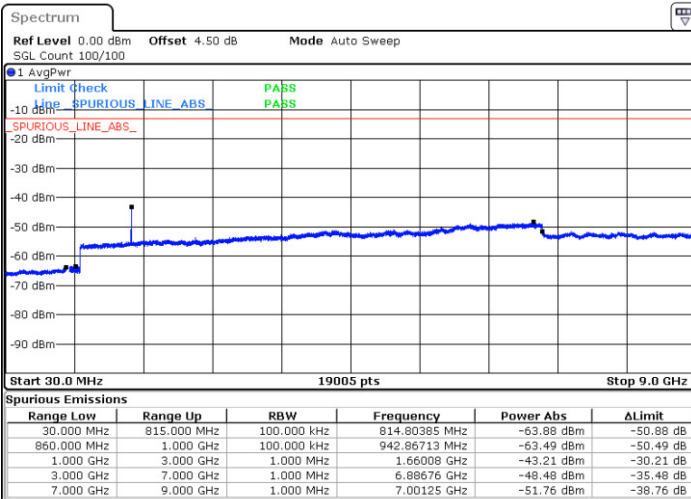

Date: 18 AUG 2017 23:12:09

Lowest Channel / 16QAM

Date: 18 AUG 2017 23:12:34

LTE Band 26 / 10MHz

Middle Channel / QPSK

Middle Channel / 16QAM

Date: 18.AUG.2017 23:14:40

Date: 18.AUG.2017 23:14:15

Highest Channel / QPSK

Highest Channel / 16QAM

Date: 18.AUG.2017 23:15:08

Date: 18.AUG.2017 23:15:49

LTE Band 26 / 15MHz

Lowest Channel / QPSK

Lowest Channel / 16QAM

Date: 18 AUG.2017 23:50:41

Date: 18 AUG.2017 23:51:09

Middle Channel / QPSK

Middle Channel / 16QAM

Date: 18 AUG.2017 23:52:52

Date: 18 AUG.2017 23:52:27

LTE Band 26 / 15MHz

Highest Channel / QPSK

Highest Channel / 16QAM