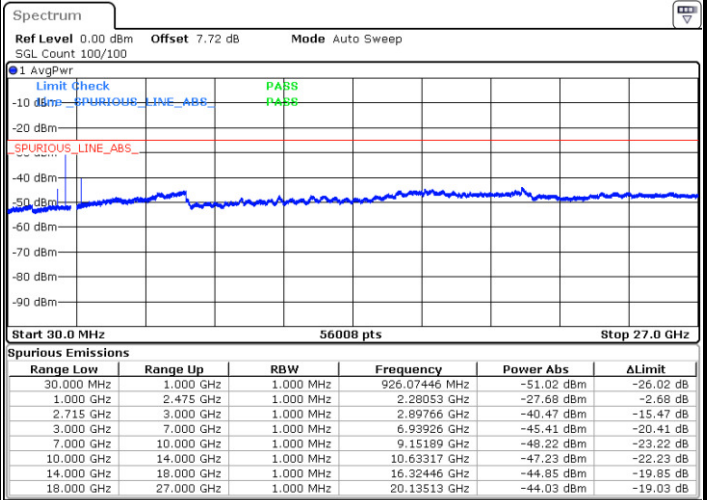

LTE Band 41 / 5MHz

Highest Channel / QPSK

Date: 18 AUG 2017 22:00:47

Highest Channel / 16QAM

Date: 18 AUG 2017 22:01:35

LTE Band 41 / 10MHz

Lowest Channel / QPSK

Date: 18 AUG 2017 22:03:57

Lowest Channel / 16QAM

Date: 18 AUG 2017 22:04:47

LTE Band 41 / 10MHz

Middle Channel / QPSK

Middle Channel / 16QAM

Date: 18.AUG.2017 22:08:18

Date: 18.AUG.2017 22:07:22

Highest Channel / QPSK

Highest Channel / 16QAM

Date: 18.AUG.2017 22:09:18

Date: 18.AUG.2017 22:10:22

LTE Band 41 / 15MHz

Lowest Channel / QPSK

Lowest Channel / 16QAM

Date: 18.AUG.2017 22:12:09

Date: 18.AUG.2017 22:13:21