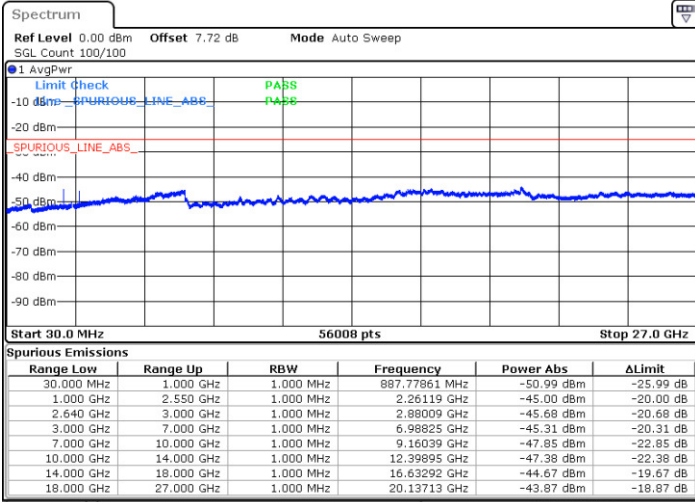

LTE Band 38 / 5MHz

Lowest Channel / QPSK

Date: 18 AUG 2017 12:09:22