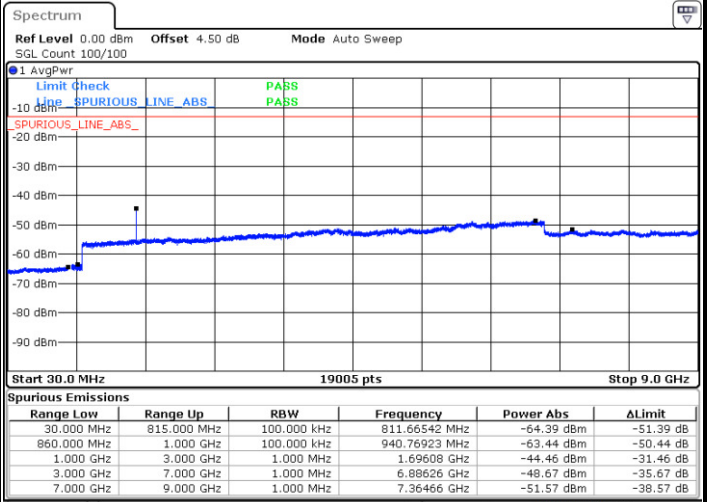

Highest Channel / QPSK

Highest Channel / 16QAM

Date: 17.AUG.2017 22:27:46

Date: 17.AUG.2017 22:26:51

LTE Band 26 / 1.4MHz

Lowest Channel / QPSK

Date: 18 AUG.2017 21:51:59

Lowest Channel / 16QAM

Date: 18 AUG.2017 21:52:27

Middle Channel / QPSK

Date: 18 AUG.2017 21:54:39

Middle Channel / 16QAM

Date: 18 AUG.2017 21:53:53

LTE Band 26 / 1.4MHz

Highest Channel / QPSK

Highest Channel / 16QAM

Date: 18 AUG 2017 21:55:07

Date: 18 AUG 2017 21:55:41

LTE Band 26 / 3MHz

Lowest Channel / QPSK

Lowest Channel / 16QAM

Date: 18 AUG 2017 22:27:43

Date: 18 AUG 2017 22:28:07

LTE Band 26 / 3MHz