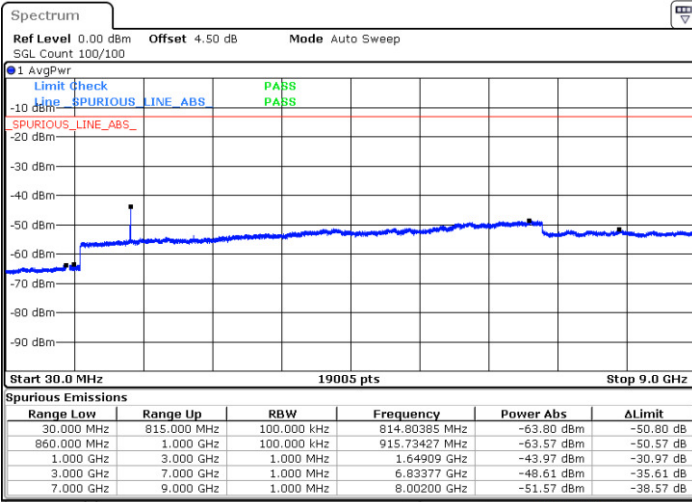

Date: 18 AUG 2017 21:55:07

Date: 18 AUG 2017 21:55:41

LTE Band 26 / 3MHz

Lowest Channel / QPSK

Lowest Channel / 16QAM

Date: 18 AUG 2017 22:27:43

Date: 18 AUG 2017 22:28:07

LTE Band 26 / 3MHz

Middle Channel / QPSK

Middle Channel / 16QAM

Date: 18 AUG.2017 22:31:04

Date: 18 AUG.2017 22:34:34

Highest Channel / QPSK

Highest Channel / 16QAM

Date: 18 AUG.2017 22:36:57

Date: 18 AUG.2017 22:36:20

LTE Band 26 / 5MHz

Lowest Channel / QPSK

Lowest Channel / 16QAM

Date: 18 AUG.2017 22:50:26

Date: 18.AUG.2017 22:50:51

Middle Channel / QPSK

Middle Channel / 16QAM

Date: 18 AUG.2017 22:52:59