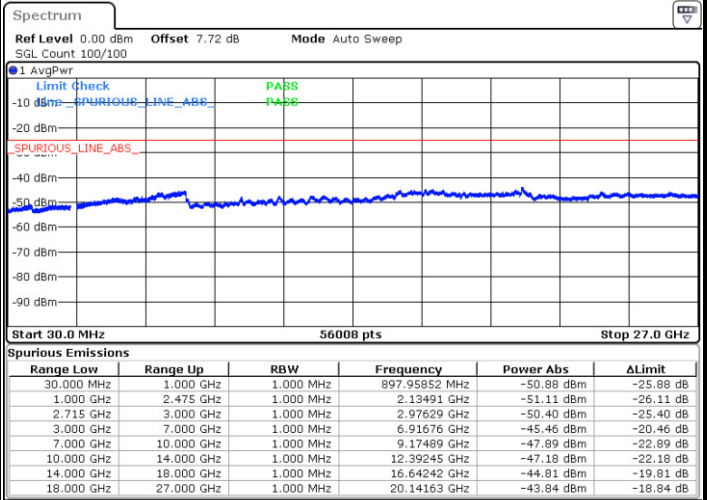

Lowest Channel / 16QAM

Date: 18 AUG 2017 22:04:47

LTE Band 41 / 10MHz

Middle Channel / QPSK

Middle Channel / 16QAM

Date: 18.AUG.2017 22:08:18

Date: 18.AUG.2017 22:07:22

Highest Channel / QPSK

Highest Channel / 16QAM

Date: 18.AUG.2017 22:09:18

Date: 18.AUG.2017 22:10:22

LTE Band 41 / 15MHz

Lowest Channel / QPSK

Lowest Channel / 16QAM

Date: 18.AUG.2017 22:12:09

Date: 18.AUG.2017 22:13:21