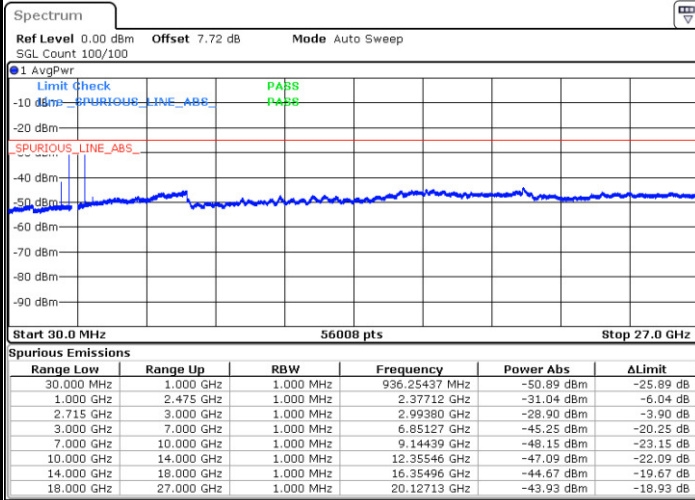

Date: 18 AUG 2017 12:27:53

Middle Channel / 16QAM

Date: 18 AUG 2017 12:28:49

Highest Channel / QPSK

Date: 18 AUG 2017 12:29:44

Highest Channel / 16QAM

Date: 18 AUG 2017 12:30:40

LTE Band 41 / 5MHz

Lowest Channel / QPSK

Date: 18.AUG.2017 21:53:51

Lowest Channel / 16QAM

Date: 18.AUG.2017 21:54:39

Middle Channel / QPSK

Date: 18.AUG.2017 21:59:42

Middle Channel / 16QAM

Date: 18.AUG.2017 21:57:47

LTE Band 41 / 5MHz

Highest Channel / QPSK

Date: 18 AUG 2017 22:00:47

Highest Channel / 16QAM

Date: 18 AUG 2017 22:01:35

LTE Band 41 / 10MHz

Lowest Channel / QPSK

Date: 18 AUG 2017 22:03:57