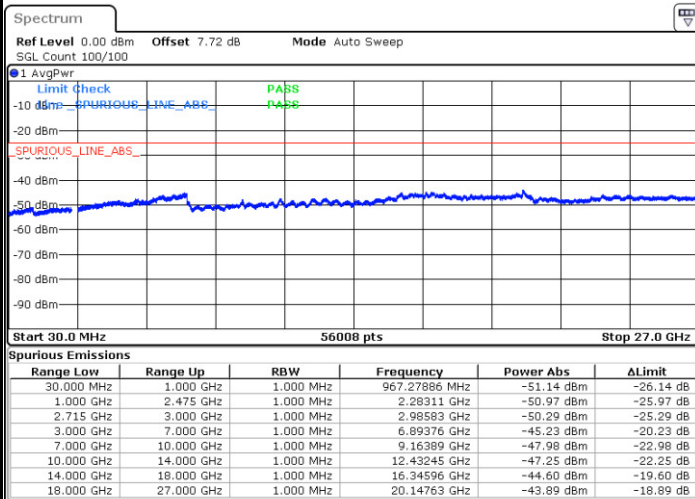

LTE Band 41 / 5MHz

Highest Channel / QPSK

Date: 18 AUG 2017 22:00:47

Highest Channel / 16QAM

Date: 18 AUG 2017 22:01:35

LTE Band 41 / 10MHz

Lowest Channel / QPSK

Date: 18 AUG 2017 22:03:57

Lowest Channel / 16QAM

Date: 18 AUG 2017 22:04:47

LTE Band 41 / 10MHz

Middle Channel / QPSK

Middle Channel / 16QAM

Date: 18.AUG.2017 22:08:18

Date: 18.AUG.2017 22:07:22

Highest Channel / QPSK