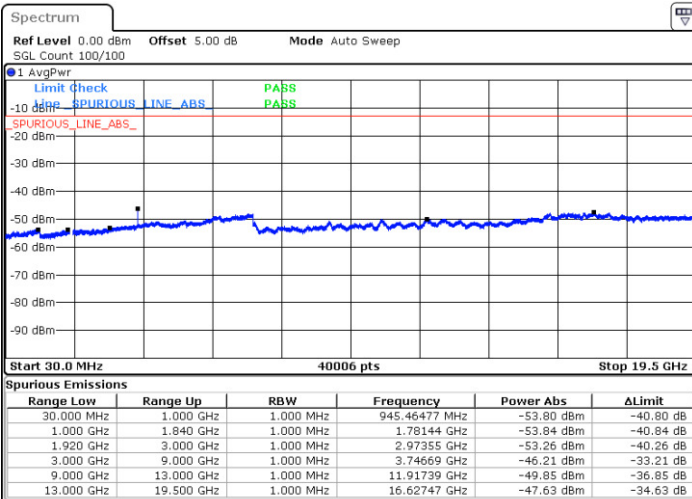

LTE Band 25 / 15MHz

Lowest Channel / QPSK

Lowest Channel / 16QAM

Date: 17.AUG.2017 21:48:04

Date: 17.AUG.2017 21:47:08

Middle Channel / QPSK

Middle Channel / 16QAM

Date: 17.AUG.2017 21:48:59

Date: 17.AUG.2017 21:49:55

LTE Band 25 / 15MHz

Highest Channel / QPSK

Highest Channel / 16QAM

Date: 17.AUG.2017 22:02:35

Date: 17.AUG.2017 22:01:40

LTE Band 25 / 20MHz

Lowest Channel / QPSK