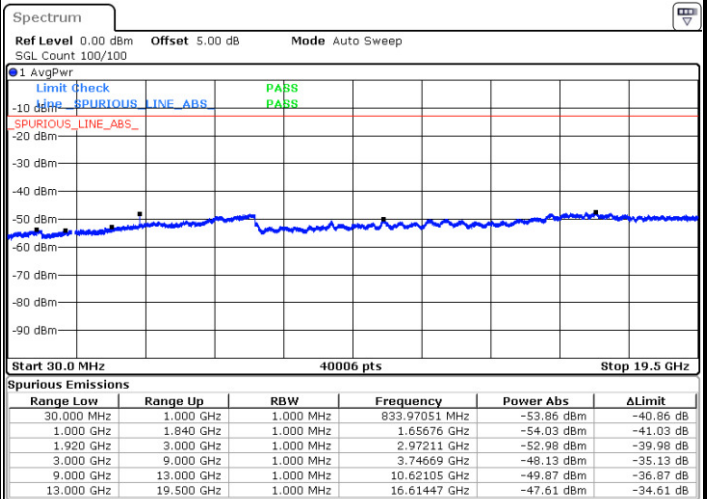

LTE Band 25 / 15MHz

Lowest Channel / QPSK

Lowest Channel / 16QAM

Date: 17.AUG.2017 21:48:04

Date: 17.AUG.2017 21:47:08

Middle Channel / QPSK

Middle Channel / 16QAM

Date: 17.AUG.2017 21:48:59

Date: 17.AUG.2017 21:49:55

LTE Band 25 / 15MHz

Highest Channel / QPSK

Highest Channel / 16QAM

Date: 17.AUG.2017 22:02:35

Date: 17.AUG.2017 22:01:40

LTE Band 25 / 20MHz

Lowest Channel / QPSK