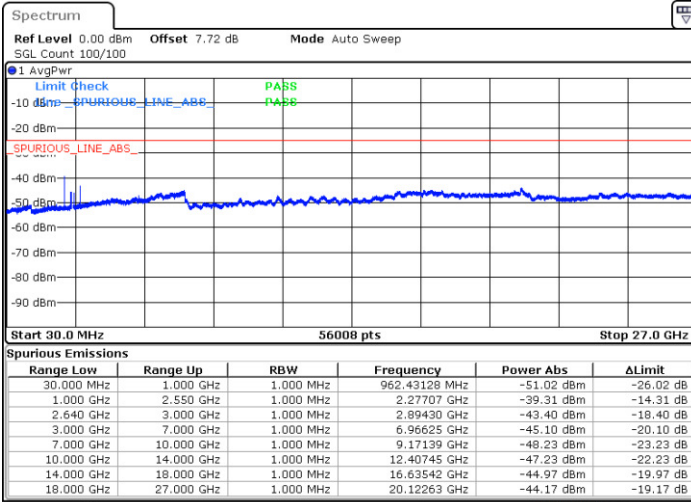

Middle Channel / QPSK

Date: 18 AUG 2017 12:22:20

Middle Channel / 16QAM

Date: 18 AUG 2017 14:12:42

LTE Band 38 / 15MHz

Highest Channel / QPSK

Date: 18.AUG.2017 12:24:11

Highest Channel / 16QAM

Date: 18.AUG.2017 12:25:06

LTE Band 38 / 20MHz

Lowest Channel / QPSK

Date: 18.AUG.2017 12:26:02

Lowest Channel / 16QAM

Date: 18.AUG.2017 12:26:57

LTE Band 38 / 20MHz

Middle Channel / QPSK

Date: 18 AUG 2017 12:27:53

Middle Channel / 16QAM

Date: 18 AUG 2017 12:28:49

Highest Channel / QPSK

Date: 18 AUG 2017 12:29:44

Highest Channel / 16QAM

Date: 18 AUG 2017 12:30:40

LTE Band 41 / 5MHz