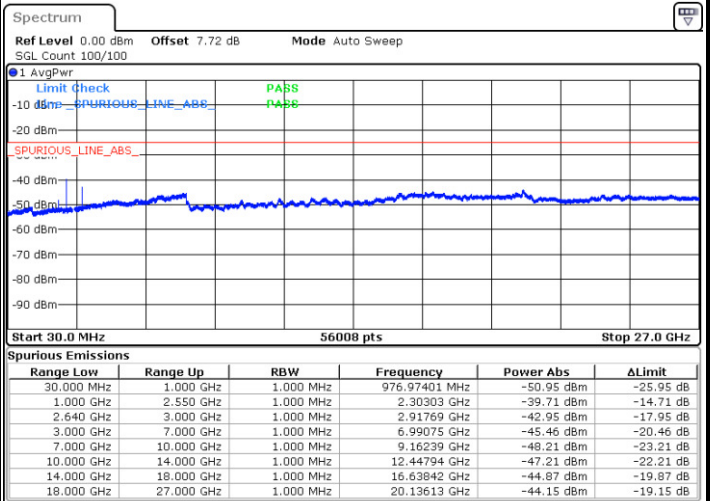

LTE Band 38 / 5MHz

Highest Channel / QPSK

Date: 18.AUG.2017 12:13:04

Highest Channel / 16QAM

Date: 18.AUG.2017 12:14:00

LTE Band 38 / 10MHz

Lowest Channel / QPSK

Date: 18.AUG.2017 12:14:55

Lowest Channel / 16QAM

Date: 18.AUG.2017 12:15:51

LTE Band 38 / 10MHz

Middle Channel / QPSK

Date: 18 AUG 2017 12:16:46

Middle Channel / 16QAM

Date: 18 AUG 2017 14:06:17

Highest Channel / QPSK

Date: 18 AUG 2017 12:18:37

Highest Channel / 16QAM

Date: 18 AUG 2017 12:19:33

LTE Band 38 / 15MHz

Lowest Channel / QPSK

Date: 18 AUG 2017 12:20:29

Lowest Channel / 16QAM

Date: 18 AUG 2017 14:10:25