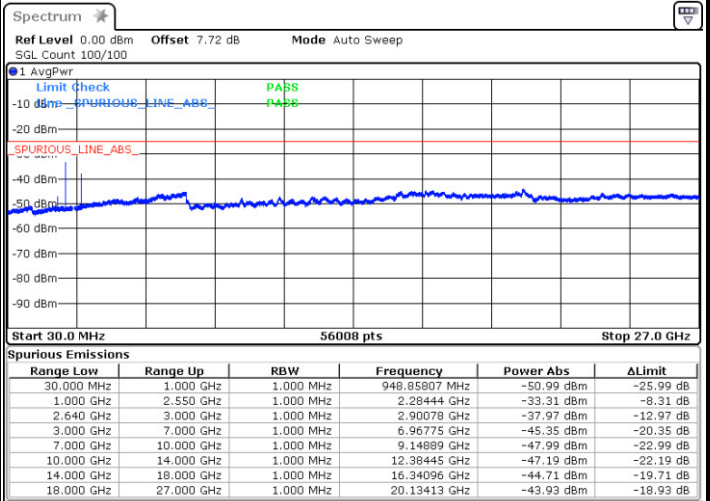

Lowest Channel / QPSK

Date: 18 AUG 2017 12:09:22

Lowest Channel / 16QAM

Date: 18 AUG 2017 13:56:31

Middle Channel / QPSK

Date: 18 AUG 2017 14:00:46

Middle Channel / 16QAM

Date: 18 AUG 2017 13:59:33

LTE Band 38 / 5MHz

Highest Channel / QPSK

Date: 18.AUG.2017 12:13:04

Highest Channel / 16QAM

Date: 18.AUG.2017 12:14:00

LTE Band 38 / 10MHz

Lowest Channel / QPSK

Date: 18.AUG.2017 12:14:55