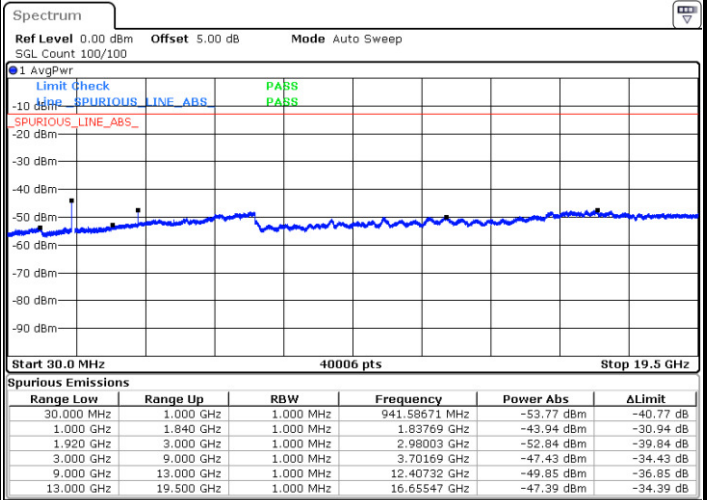

LTE Band 25 / 15MHz

Lowest Channel / QPSK

Lowest Channel / 16QAM

Date: 17.AUG.2017 21:48:04

Date: 17.AUG.2017 21:47:08

Middle Channel / QPSK

Middle Channel / 16QAM

Date: 17.AUG.2017 21:48:59

Date: 17.AUG.2017 21:49:55

LTE Band 25 / 15MHz

Highest Channel / QPSK

Highest Channel / 16QAM

Date: 17.AUG.2017 22:02:35

Date: 17.AUG.2017 22:01:40

LTE Band 25 / 20MHz

Lowest Channel / QPSK