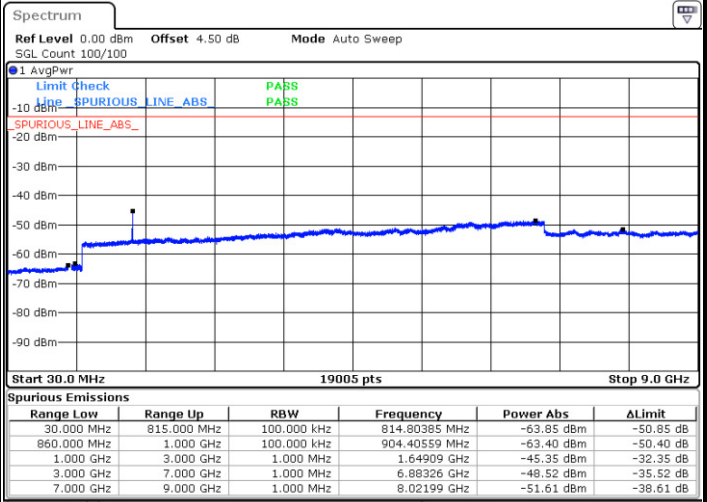

Date: 18 AUG 2017 21:55:07

Date: 18 AUG 2017 21:55:41

LTE Band 26 / 3MHz

Lowest Channel / QPSK

Lowest Channel / 16QAM

Date: 18 AUG 2017 22:27:43

Date: 18 AUG 2017 22:28:07

LTE Band 26 / 3MHz

Middle Channel / QPSK

Middle Channel / 16QAM

Date: 18 AUG.2017 22:31:04

Date: 18 AUG.2017 22:34:34

Highest Channel / QPSK

Highest Channel / 16QAM

Date: 18 AUG.2017 22:36:57

Date: 18 AUG.2017 22:36:20

LTE Band 26 / 5MHz

Lowest Channel / QPSK

Lowest Channel / 16QAM

Date: 18 AUG.2017 22:50:26

Date: 18.AUG.2017 22:50:51

Middle Channel / QPSK

Middle Channel / 16QAM

Date: 18 AUG.2017 22:52:59