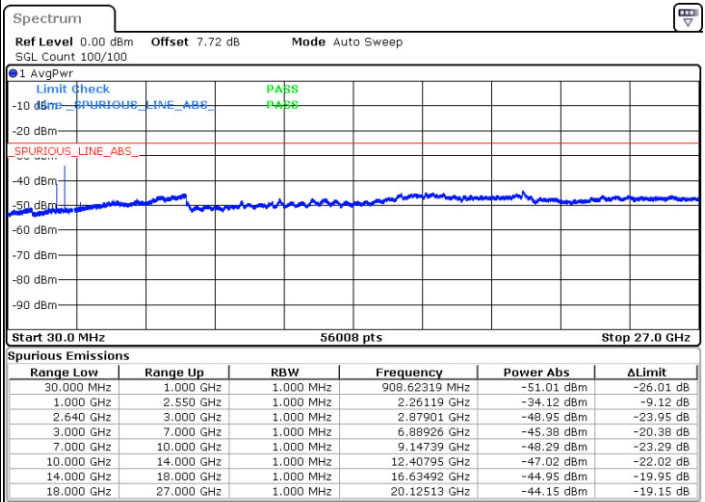

LTE Band 38 / 5MHz

Highest Channel / QPSK

Date: 18.AUG.2017 12:13:04

Highest Channel / 16QAM

Date: 18.AUG.2017 12:14:00

LTE Band 38 / 10MHz

Lowest Channel / QPSK

Date: 18.AUG.2017 12:14:55

Lowest Channel / 16QAM

Date: 18.AUG.2017 12:15:51

LTE Band 38 / 10MHz

Middle Channel / QPSK

Date: 18 AUG 2017 12:16:46

Middle Channel / 16QAM

Date: 18 AUG 2017 14:06:17

Highest Channel / QPSK