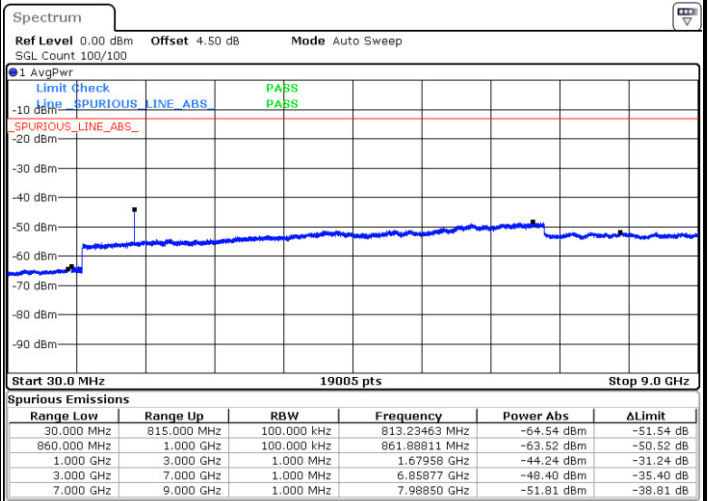

Date: 18.AUG.2017 22:52:30

LTE Band 26 / 5MHz

Highest Channel / QPSK

Date: 18 AUG 2017 22:53:52

Highest Channel / 16QAM

Date: 18 AUG 2017 22:54:20

LTE Band 26 / 10MHz

Lowest Channel / QPSK

Date: 18 AUG 2017 23:12:09

Lowest Channel / 16QAM

Date: 18 AUG 2017 23:12:34

LTE Band 26 / 10MHz

Middle Channel / QPSK

Middle Channel / 16QAM

Date: 18.AUG.2017 23:14:40

Date: 18.AUG.2017 23:14:15

Highest Channel / QPSK

Highest Channel / 16QAM

Date: 18.AUG.2017 23:15:08

Date: 18.AUG.2017 23:15:49

LTE Band 26 / 15MHz

Lowest Channel / QPSK

Lowest Channel / 16QAM

Date: 18 AUG.2017 23:50:41

Date: 18 AUG.2017 23:51:09

Middle Channel / QPSK

Middle Channel / 16QAM

Date: 18 AUG.2017 23:52:52

Date: 18 AUG.2017 23:52:27

LTE Band 26 / 15MHz

Highest Channel / QPSK

Highest Channel / 16QAM