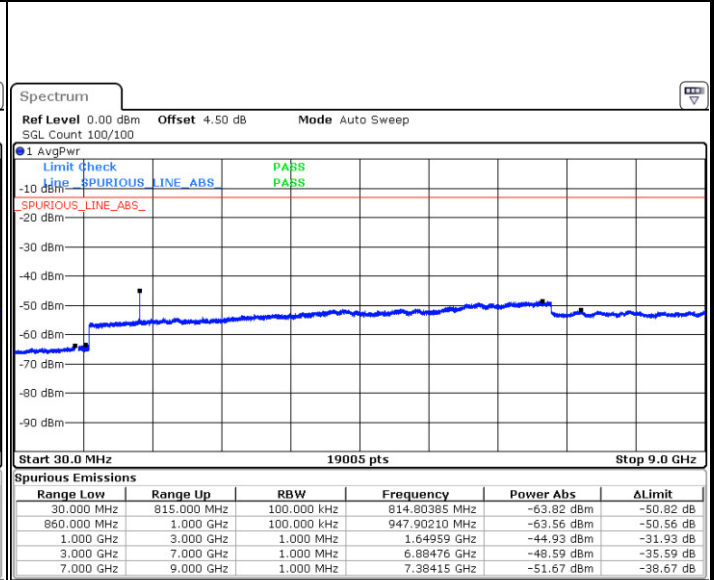

LTE Band 26 / 5MHz

Lowest Channel / QPSK

Lowest Channel / 16QAM

Date: 18 AUG.2017 22:50:26

Date: 18.AUG.2017 22:50:51

Middle Channel / QPSK

Middle Channel / 16QAM

Date: 18 AUG.2017 22:52:59

Date: 18.AUG.2017 22:52:30

LTE Band 26 / 5MHz

Highest Channel / QPSK

Date: 18 AUG 2017 22:53:52

Highest Channel / 16QAM

Date: 18 AUG 2017 22:54:20

LTE Band 26 / 10MHz

Lowest Channel / QPSK

Date: 18 AUG 2017 23:12:09

Lowest Channel / 16QAM

Date: 18 AUG 2017 23:12:34

LTE Band 26 / 10MHz

Middle Channel / QPSK

Middle Channel / 16QAM

Date: 18.AUG.2017 23:14:40

Date: 18.AUG.2017 23:14:15

Highest Channel / QPSK

Highest Channel / 16QAM

Date: 18.AUG.2017 23:15:08

Date: 18.AUG.2017 23:15:49

LTE Band 26 / 15MHz

Lowest Channel / QPSK

Lowest Channel / 16QAM

Date: 18 AUG.2017 23:50:41