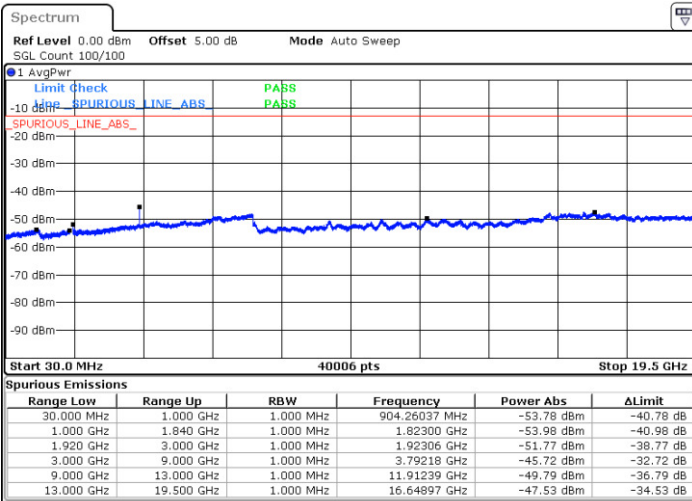

Date: 17.AUG.2017 21:49:55

LTE Band 25 / 15MHz

Highest Channel / QPSK

Highest Channel / 16QAM

Date: 17.AUG.2017 22:02:35

Date: 17.AUG.2017 22:01:40

LTE Band 25 / 20MHz

Lowest Channel / QPSK

Lowest Channel / 16QAM

Date: 17.AUG.2017 22:13:15

Date: 17.AUG.2017 22:12:19

LTE Band 25 / 20MHz

Middle Channel / QPSK

Middle Channel / 16QAM

Date: 17.AUG.2017 22:14:10

Date: 17.AUG.2017 22:15:06

Highest Channel / QPSK

Highest Channel / 16QAM

Date: 17.AUG.2017 22:27:46

Date: 17.AUG.2017 22:26:51

LTE Band 26 / 1.4MHz

Lowest Channel / QPSK

Date: 18 AUG.2017 21:51:59

Lowest Channel / 16QAM

Date: 18 AUG.2017 21:52:27

Middle Channel / QPSK

Date: 18 AUG.2017 21:54:39

Middle Channel / 16QAM

Date: 18 AUG.2017 21:53:53

LTE Band 26 / 1.4MHz

Highest Channel / QPSK

Highest Channel / 16QAM