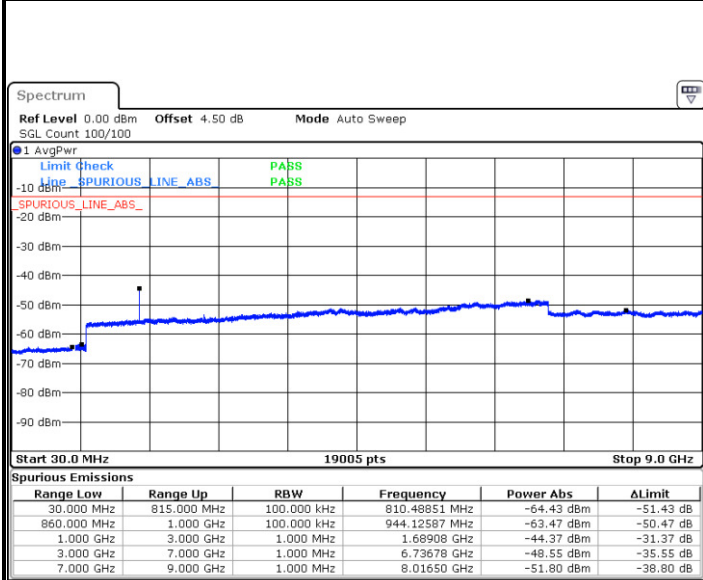

LTE Band 26 / 5MHz

Lowest Channel / QPSK

Lowest Channel / 16QAM

Date: 18 AUG.2017 22:50:26

Date: 18.AUG.2017 22:50:51

Middle Channel / QPSK

Middle Channel / 16QAM

Date: 18 AUG.2017 22:52:59

Date: 18.AUG.2017 22:52:30

LTE Band 26 / 5MHz

Highest Channel / QPSK

Date: 18 AUG 2017 22:53:52

Highest Channel / 16QAM

Date: 18 AUG 2017 22:54:20

LTE Band 26 / 10MHz

Lowest Channel / QPSK

Date: 18 AUG 2017 23:12:09

Lowest Channel / 16QAM

Date: 18 AUG 2017 23:12:34

LTE Band 26 / 10MHz

Middle Channel / QPSK

Middle Channel / 16QAM

Date: 18.AUG.2017 23:14:40

Date: 18.AUG.2017 23:14:15