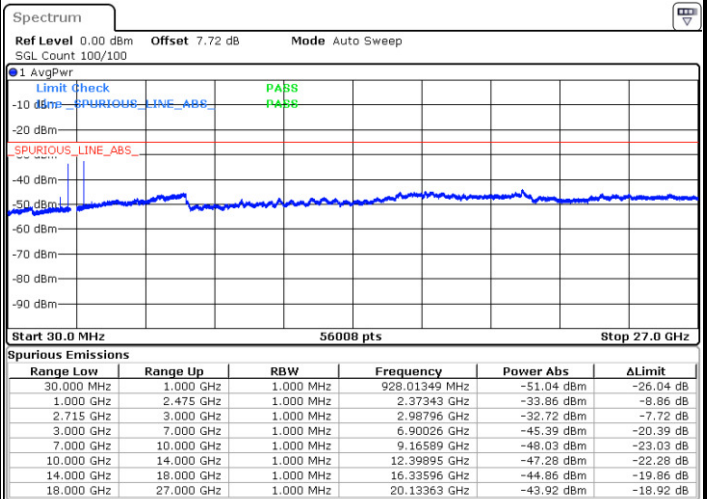

LTE Band 41 / 5MHz

Highest Channel / QPSK

Date: 18 AUG 2017 22:00:47

Highest Channel / 16QAM

Date: 18 AUG 2017 22:01:35

LTE Band 41 / 10MHz

Lowest Channel / QPSK

Date: 18 AUG 2017 22:03:57

Lowest Channel / 16QAM

Date: 18 AUG 2017 22:04:47

LTE Band 41 / 10MHz

Middle Channel / QPSK

Middle Channel / 16QAM

Date: 18.AUG.2017 22:08:18

Date: 18.AUG.2017 22:07:22

Highest Channel / QPSK

Highest Channel / 16QAM

Date: 18.AUG.2017 22:09:18

Date: 18.AUG.2017 22:10:22

LTE Band 41 / 15MHz

Lowest Channel / QPSK

Lowest Channel / 16QAM

Date: 18.AUG.2017 22:12:09

Date: 18.AUG.2017 22:13:21