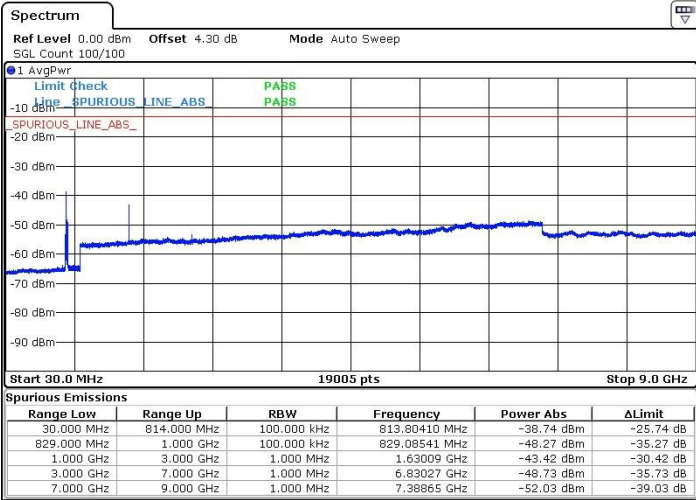

Date: 18 AUG.2017 23:51:09

Middle Channel / QPSK

Middle Channel / 16QAM

Date: 18 AUG.2017 23:52:52

Date: 18 AUG.2017 23:52:27

LTE Band 26 / 15MHz

Highest Channel / QPSK

Highest Channel / 16QAM

Date: 18.AUG.2017 23:53:21

Date: 18.AUG.2017 23:53:48

LTE Band 26 / CH26765

QPSK

16QAM

Date: 18.AUG.2017 21:00:08

Date: 18.AUG.2017 21:01:18

LTE Band 38 / 5MHz