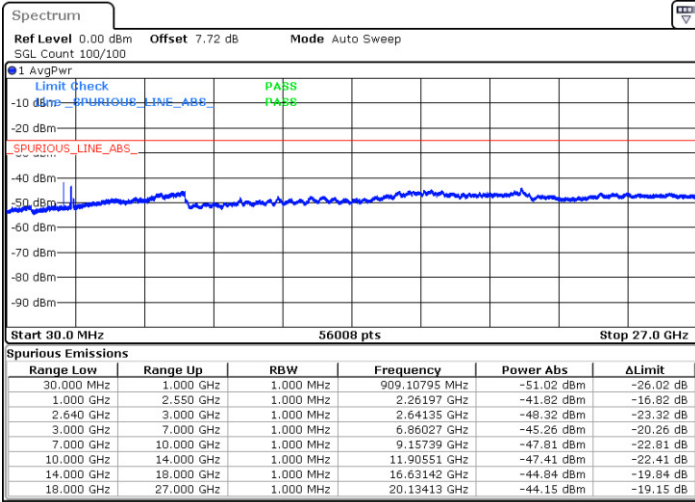

Lowest Channel / 16QAM

Date: 18.AUG.2017 12:15:51

LTE Band 38 / 10MHz

Middle Channel / QPSK

Date: 18 AUG 2017 12:16:46

Middle Channel / 16QAM

Date: 18 AUG 2017 14:06:17

Highest Channel / QPSK

Date: 18 AUG 2017 12:18:37

Highest Channel / 16QAM

Date: 18 AUG 2017 12:19:33

LTE Band 38 / 15MHz

Lowest Channel / QPSK

Date: 18 AUG 2017 12:20:29

Lowest Channel / 16QAM

Date: 18 AUG 2017 14:10:25

Middle Channel / QPSK

Date: 18 AUG 2017 12:22:20

Middle Channel / 16QAM

Date: 18 AUG 2017 14:12:42

LTE Band 38 / 15MHz

Highest Channel / QPSK

Date: 18.AUG.2017 12:24:11

Highest Channel / 16QAM