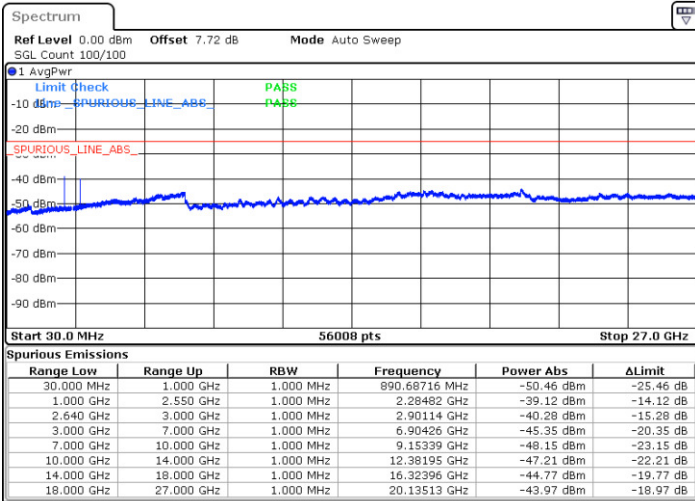

Lowest Channel / QPSK

Date: 18 AUG 2017 12:09:22

Lowest Channel / 16QAM

Date: 18 AUG 2017 13:56:31

Middle Channel / QPSK

Date: 18 AUG 2017 14:00:46

Middle Channel / 16QAM

Date: 18 AUG 2017 13:59:33

LTE Band 38 / 5MHz

Highest Channel / QPSK

Date: 18.AUG.2017 12:13:04

Highest Channel / 16QAM

Date: 18.AUG.2017 12:14:00

LTE Band 38 / 10MHz

Lowest Channel / QPSK

Date: 18.AUG.2017 12:14:55