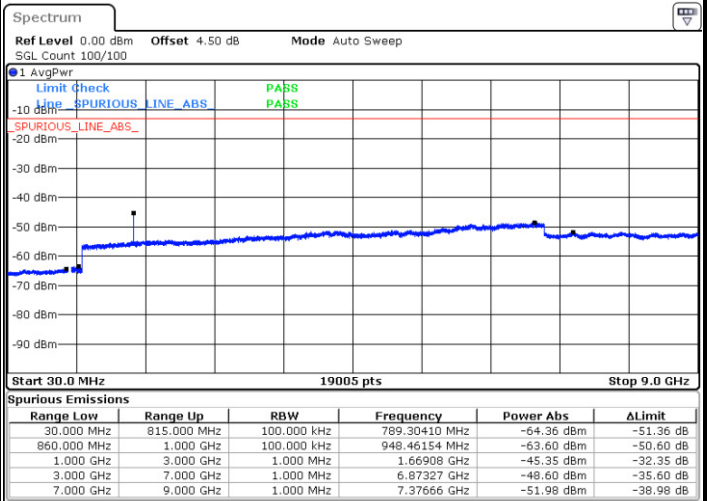

LTE Band 26 / 5MHz

Lowest Channel / QPSK

Lowest Channel / 16QAM

Date: 18 AUG.2017 22:50:26

Date: 18.AUG.2017 22:50:51

Middle Channel / QPSK

Middle Channel / 16QAM

Date: 18 AUG.2017 22:52:59

Date: 18.AUG.2017 22:52:30

LTE Band 26 / 5MHz

Highest Channel / QPSK

Date: 18 AUG 2017 22:53:52

Highest Channel / 16QAM

Date: 18 AUG 2017 22:54:20

LTE Band 26 / 10MHz

Lowest Channel / QPSK

Date: 18 AUG 2017 23:12:09

Lowest Channel / 16QAM

Date: 18 AUG 2017 23:12:34

LTE Band 26 / 10MHz

Middle Channel / QPSK

Middle Channel / 16QAM

Date: 18.AUG.2017 23:14:40

Date: 18.AUG.2017 23:14:15