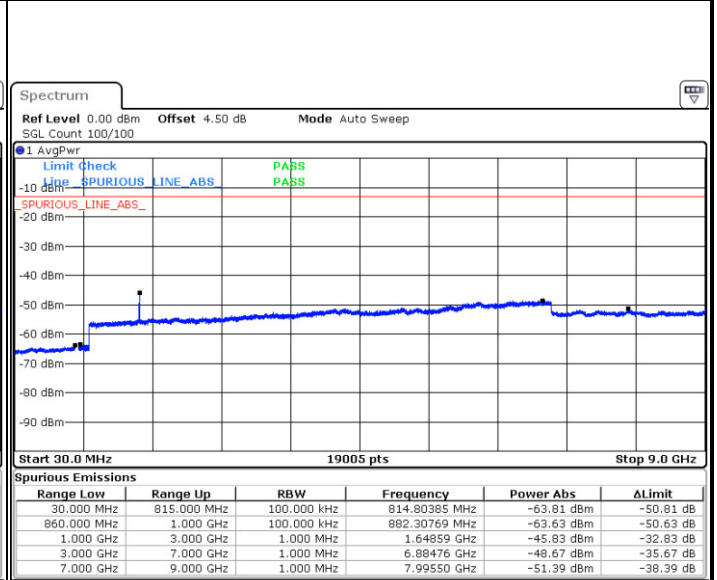

Lowest Channel / 16QAM

Date: 17.AUG.2017 22:13:15

Date: 17.AUG.2017 22:12:19

LTE Band 25 / 20MHz

Middle Channel / QPSK

Middle Channel / 16QAM

Date: 17.AUG.2017 22:14:10

Date: 17.AUG.2017 22:15:06

Highest Channel / QPSK

Highest Channel / 16QAM

Date: 17.AUG.2017 22:27:46

Date: 17.AUG.2017 22:26:51

LTE Band 26 / 1.4MHz

Lowest Channel / QPSK

Date: 18 AUG.2017 21:51:59

Lowest Channel / 16QAM

Date: 18 AUG.2017 21:52:27

Middle Channel / QPSK

Date: 18 AUG.2017 21:54:39

Middle Channel / 16QAM

Date: 18 AUG.2017 21:53:53

LTE Band 26 / 1.4MHz

Highest Channel / QPSK

Highest Channel / 16QAM

Date: 18 AUG 2017 21:55:07

Date: 18 AUG 2017 21:55:41

LTE Band 26 / 3MHz

Lowest Channel / QPSK

Lowest Channel / 16QAM

Date: 18 AUG 2017 22:27:43

Date: 18 AUG 2017 22:28:07

LTE Band 26 / 3MHz