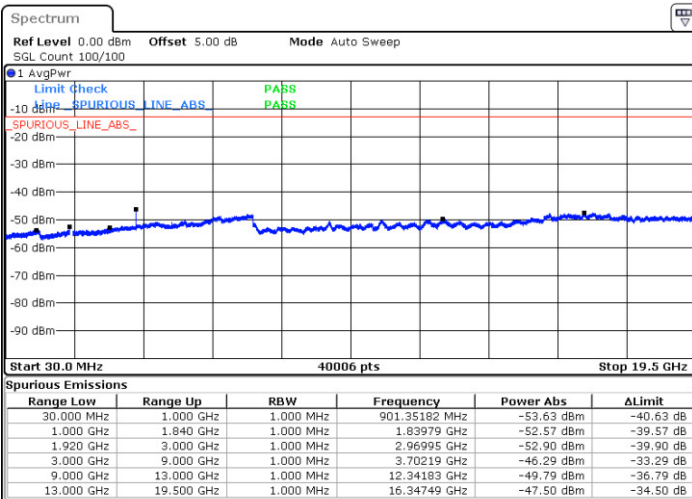

Date: 17.AUG.2017 21:49:55

LTE Band 25 / 15MHz

Highest Channel / QPSK

Highest Channel / 16QAM

Date: 17.AUG.2017 22:02:35

Date: 17.AUG.2017 22:01:40

LTE Band 25 / 20MHz

Lowest Channel / QPSK

Lowest Channel / 16QAM

Date: 17.AUG.2017 22:13:15

Date: 17.AUG.2017 22:12:19

LTE Band 25 / 20MHz

Middle Channel / QPSK

Middle Channel / 16QAM

Date: 17.AUG.2017 22:14:10

Date: 17.AUG.2017 22:15:06