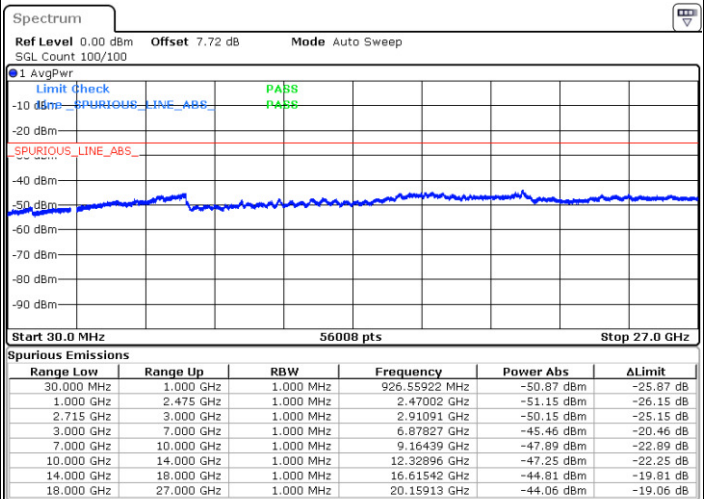

LTE Band 41 / 5MHz

Highest Channel / QPSK

Date: 18 AUG 2017 22:00:47

Highest Channel / 16QAM

Date: 18 AUG 2017 22:01:35

LTE Band 41 / 10MHz

Lowest Channel / QPSK

Date: 18 AUG 2017 22:03:57

Lowest Channel / 16QAM

Date: 18 AUG 2017 22:04:47

LTE Band 41 / 10MHz

Middle Channel / QPSK

Middle Channel / 16QAM

Date: 18.AUG.2017 22:08:18

Date: 18.AUG.2017 22:07:22

Highest Channel / QPSK