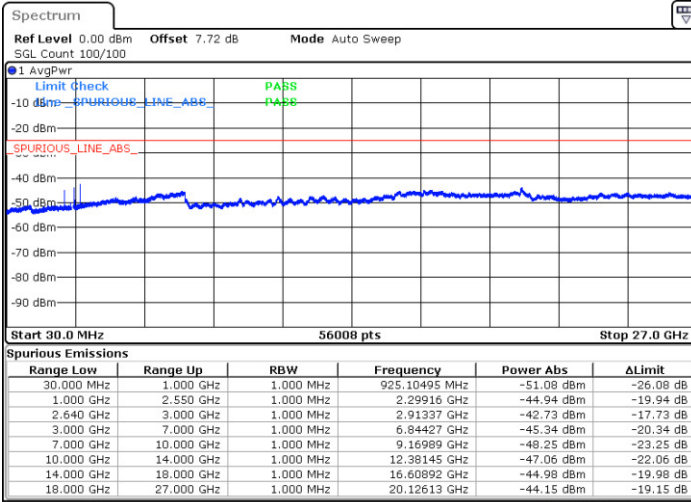

Date: 18 AUG 2017 12:18:37

Highest Channel / 16QAM

Date: 18 AUG 2017 12:19:33

LTE Band 38 / 15MHz

Lowest Channel / QPSK

Date: 18 AUG 2017 12:20:29

Lowest Channel / 16QAM

Date: 18 AUG 2017 14:10:25

Middle Channel / QPSK

Date: 18 AUG 2017 12:22:20

Middle Channel / 16QAM

Date: 18 AUG 2017 14:12:42

LTE Band 38 / 15MHz

Highest Channel / QPSK

Date: 18.AUG.2017 12:24:11

Highest Channel / 16QAM

Date: 18.AUG.2017 12:25:06

LTE Band 38 / 20MHz

Lowest Channel / QPSK

Date: 18.AUG.2017 12:26:02

Lowest Channel / 16QAM

Date: 18.AUG.2017 12:26:57

LTE Band 38 / 20MHz

Middle Channel / QPSK

Date: 18 AUG 2017 12:27:53

Middle Channel / 16QAM

Date: 18 AUG 2017 12:28:49

Highest Channel / QPSK

Date: 18 AUG 2017 12:29:44

Highest Channel / 16QAM

Date: 18 AUG 2017 12:30:40

LTE Band 41 / 5MHz