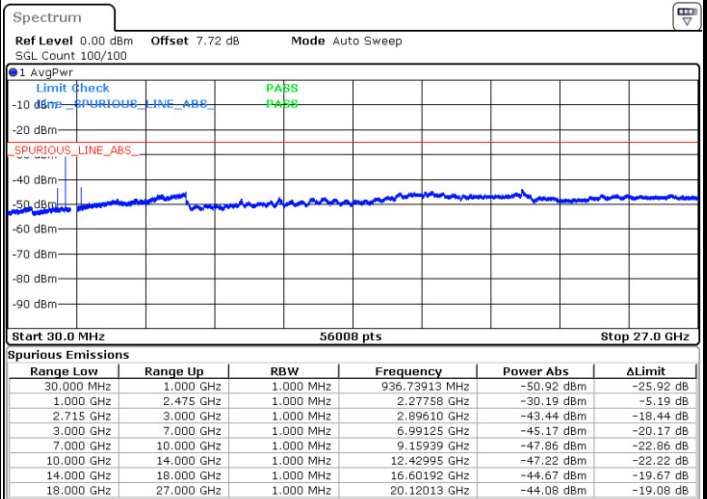

Middle Channel / QPSK

Middle Channel / 16QAM

Date: 18.AUG.2017 22:17:11

Date: 18.AUG.2017 22:16:23