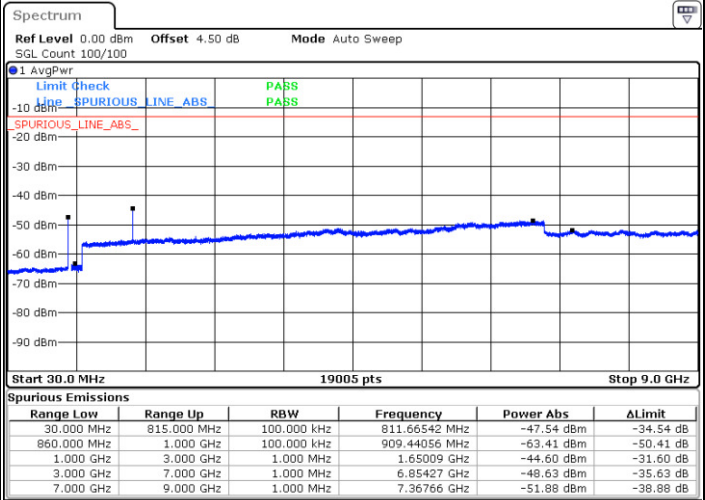

Date: 18 AUG 2017 23:12:09

Lowest Channel / 16QAM

Date: 18 AUG 2017 23:12:34

LTE Band 26 / 10MHz

Middle Channel / QPSK

Middle Channel / 16QAM

Date: 18.AUG.2017 23:14:40

Date: 18.AUG.2017 23:14:15

Highest Channel / QPSK

Highest Channel / 16QAM

Date: 18.AUG.2017 23:15:08

Date: 18.AUG.2017 23:15:49

LTE Band 26 / 15MHz

Lowest Channel / QPSK

Lowest Channel / 16QAM

Date: 18 AUG.2017 23:50:41

Date: 18 AUG.2017 23:51:09

Middle Channel / QPSK

Middle Channel / 16QAM

Date: 18 AUG.2017 23:52:52

Date: 18 AUG.2017 23:52:27

LTE Band 26 / 15MHz

Highest Channel / QPSK

Highest Channel / 16QAM