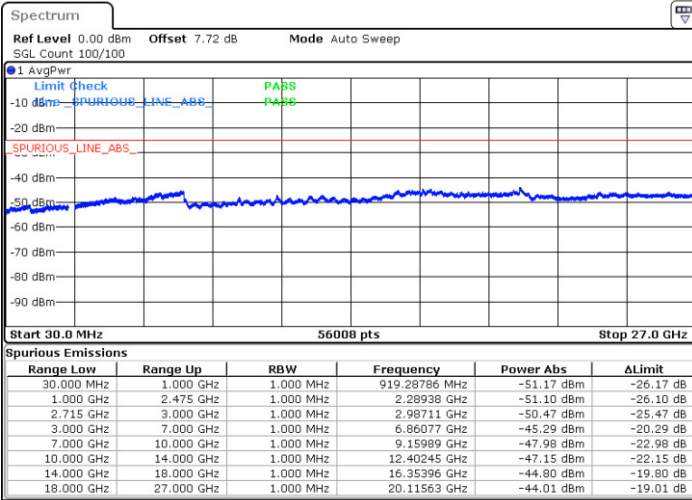

Lowest Channel / 16QAM

Date: 18 AUG 2017 22:04:47

LTE Band 41 / 10MHz

Middle Channel / QPSK

Middle Channel / 16QAM

Date: 18.AUG.2017 22:08:18

Date: 18.AUG.2017 22:07:22

Highest Channel / QPSK

Highest Channel / 16QAM

Date: 18.AUG.2017 22:09:18

Date: 18.AUG.2017 22:10:22

LTE Band 41 / 15MHz

Lowest Channel / QPSK

Lowest Channel / 16QAM

Date: 18.AUG.2017 22:12:09

Date: 18.AUG.2017 22:13:21