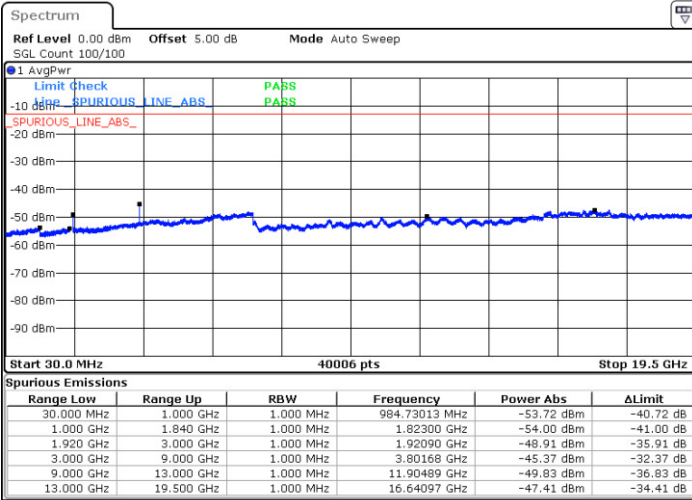

LTE Band 25 / 15MHz

Lowest Channel / QPSK

Lowest Channel / 16QAM

Date: 17.AUG.2017 21:48:04

Date: 17.AUG.2017 21:47:08

Middle Channel / QPSK

Middle Channel / 16QAM

Date: 17.AUG.2017 21:48:59

Date: 17.AUG.2017 21:49:55

LTE Band 25 / 15MHz

Highest Channel / QPSK

Highest Channel / 16QAM

Date: 17.AUG.2017 22:02:35

Date: 17.AUG.2017 22:01:40

LTE Band 25 / 20MHz

Lowest Channel / QPSK