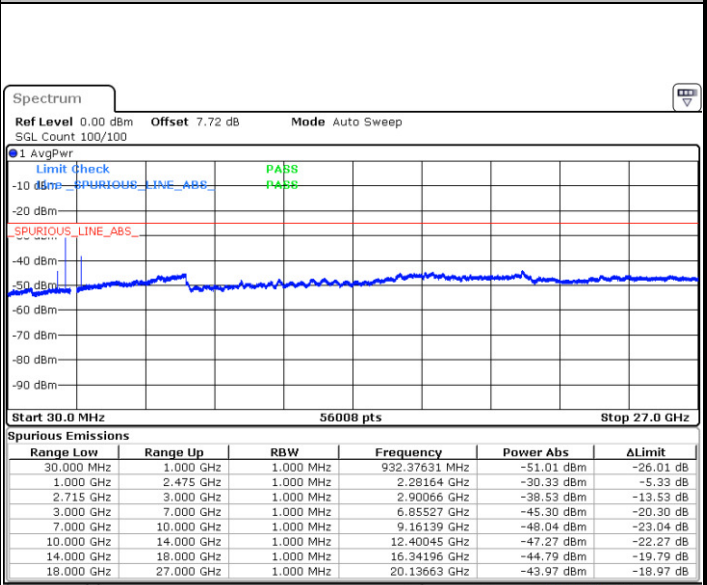

Date: 18 AUG 2017 12:27:53

Middle Channel / 16QAM

Date: 18 AUG 2017 12:28:49

Highest Channel / QPSK

Date: 18 AUG 2017 12:29:44

Highest Channel / 16QAM

Date: 18 AUG 2017 12:30:40

LTE Band 41 / 5MHz

Lowest Channel / QPSK

Date: 18.AUG.2017 21:53:51

Lowest Channel / 16QAM

Date: 18.AUG.2017 21:54:39

Middle Channel / QPSK

Date: 18.AUG.2017 21:59:42

Middle Channel / 16QAM

Date: 18.AUG.2017 21:57:47

LTE Band 41 / 5MHz

Highest Channel / QPSK

Date: 18 AUG 2017 22:00:47

Highest Channel / 16QAM

Date: 18 AUG 2017 22:01:35

LTE Band 41 / 10MHz

Lowest Channel / QPSK

Date: 18 AUG 2017 22:03:57