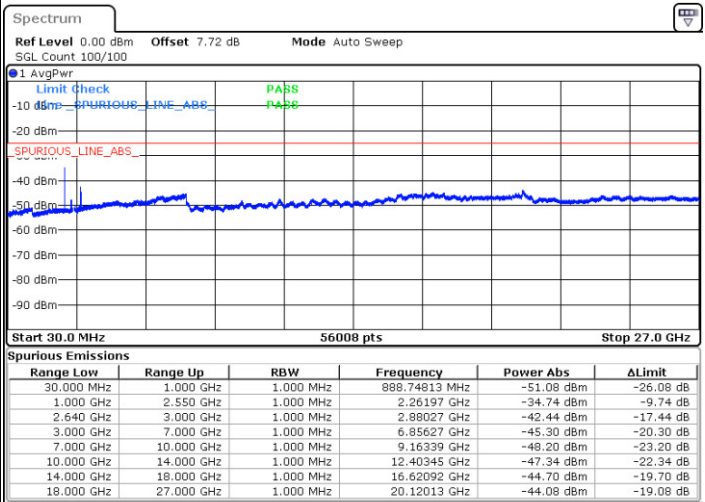

Middle Channel / QPSK

Date: 18 AUG 2017 12:22:20

Middle Channel / 16QAM

Date: 18 AUG 2017 14:12:42

LTE Band 38 / 15MHz

Highest Channel / QPSK

Date: 18.AUG.2017 12:24:11

Highest Channel / 16QAM

Date: 18.AUG.2017 12:25:06

LTE Band 38 / 20MHz

Lowest Channel / QPSK

Date: 18.AUG.2017 12:26:02

Lowest Channel / 16QAM

Date: 18.AUG.2017 12:26:57

LTE Band 38 / 20MHz

Middle Channel / QPSK

Date: 18 AUG 2017 12:27:53

Middle Channel / 16QAM

Date: 18 AUG 2017 12:28:49

Highest Channel / QPSK

Date: 18 AUG 2017 12:29:44

Highest Channel / 16QAM

Date: 18 AUG 2017 12:30:40

LTE Band 41 / 5MHz