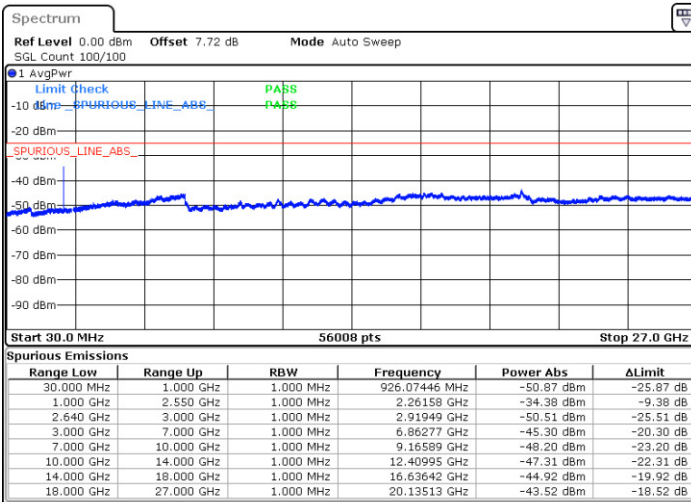

LTE Band 38 / 5MHz

Highest Channel / QPSK

Date: 18.AUG.2017 12:13:04

Highest Channel / 16QAM

Date: 18.AUG.2017 12:14:00

LTE Band 38 / 10MHz

Lowest Channel / QPSK

Date: 18.AUG.2017 12:14:55

Lowest Channel / 16QAM

Date: 18.AUG.2017 12:15:51

LTE Band 38 / 10MHz

Middle Channel / QPSK

Date: 18 AUG 2017 12:16:46

Middle Channel / 16QAM

Date: 18 AUG 2017 14:06:17

Highest Channel / QPSK

Date: 18 AUG 2017 12:18:37

Highest Channel / 16QAM

Date: 18 AUG 2017 12:19:33

LTE Band 38 / 15MHz

Lowest Channel / QPSK

Date: 18 AUG 2017 12:20:29

Lowest Channel / 16QAM

Date: 18 AUG 2017 14:10:25