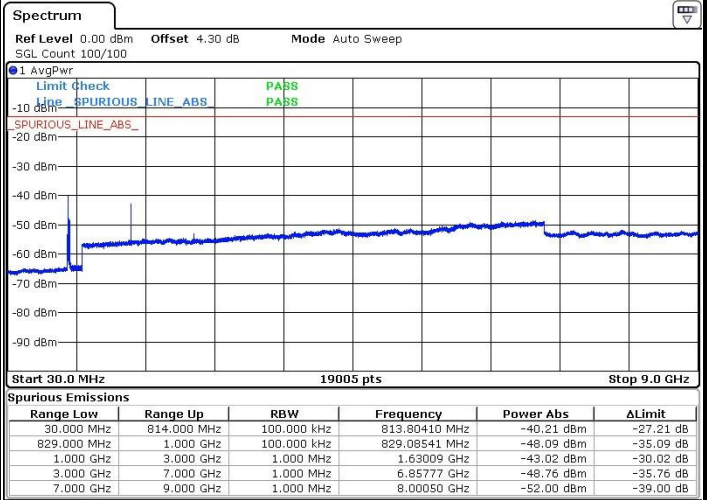

Date: 18 AUG.2017 23:51:09

Middle Channel / QPSK

Middle Channel / 16QAM

Date: 18 AUG.2017 23:52:52

Date: 18 AUG.2017 23:52:27

LTE Band 26 / 15MHz

Highest Channel / QPSK

Highest Channel / 16QAM

Date: 18.AUG.2017 23:53:21

Date: 18.AUG.2017 23:53:48

LTE Band 26 / CH26765

QPSK

16QAM

Date: 18.AUG.2017 21:00:08

Date: 18.AUG.2017 21:01:18

LTE Band 38 / 5MHz