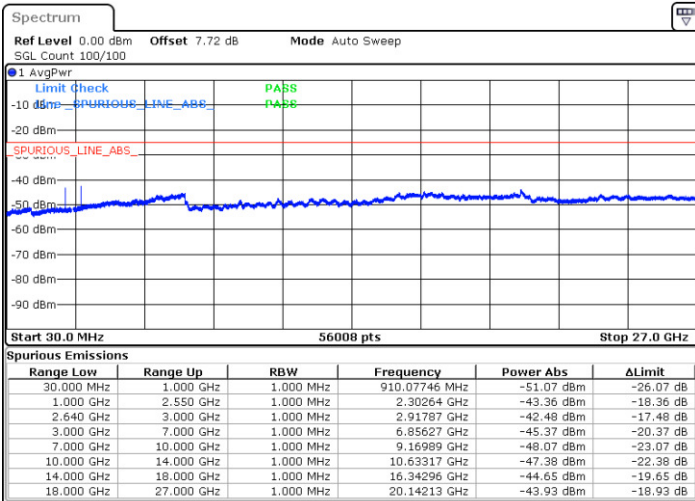

LTE Band 38 / 5MHz

Highest Channel / QPSK

Date: 18.AUG.2017 12:13:04

Highest Channel / 16QAM

Date: 18.AUG.2017 12:14:00

LTE Band 38 / 10MHz

Lowest Channel / QPSK

Date: 18.AUG.2017 12:14:55

Lowest Channel / 16QAM

Date: 18.AUG.2017 12:15:51

LTE Band 38 / 10MHz

Middle Channel / QPSK

Date: 18 AUG 2017 12:16:46

Middle Channel / 16QAM

Date: 18 AUG 2017 14:06:17

Highest Channel / QPSK

Date: 18 AUG 2017 12:18:37

Highest Channel / 16QAM

Date: 18 AUG 2017 12:19:33

LTE Band 38 / 15MHz

Lowest Channel / QPSK

Date: 18 AUG 2017 12:20:29

Lowest Channel / 16QAM

Date: 18 AUG 2017 14:10:25