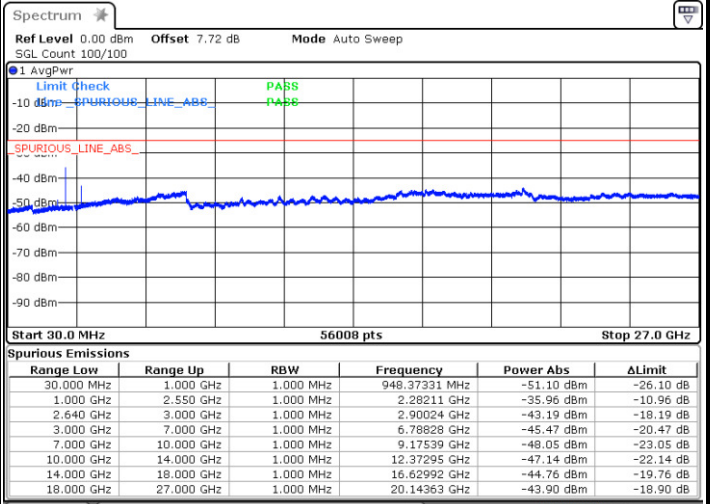

LTE Band 38 / 5MHz

Highest Channel / QPSK

Date: 18.AUG.2017 12:13:04

Highest Channel / 16QAM

Date: 18.AUG.2017 12:14:00

LTE Band 38 / 10MHz

Lowest Channel / QPSK

Date: 18.AUG.2017 12:14:55

Lowest Channel / 16QAM

Date: 18.AUG.2017 12:15:51

LTE Band 38 / 10MHz

Middle Channel / QPSK

Date: 18 AUG 2017 12:16:46

Middle Channel / 16QAM

Date: 18 AUG 2017 14:06:17

Highest Channel / QPSK

Date: 18 AUG 2017 12:18:37

Highest Channel / 16QAM

Date: 18 AUG 2017 12:19:33

LTE Band 38 / 15MHz

Lowest Channel / QPSK

Date: 18 AUG 2017 12:20:29

Lowest Channel / 16QAM

Date: 18 AUG 2017 14:10:25