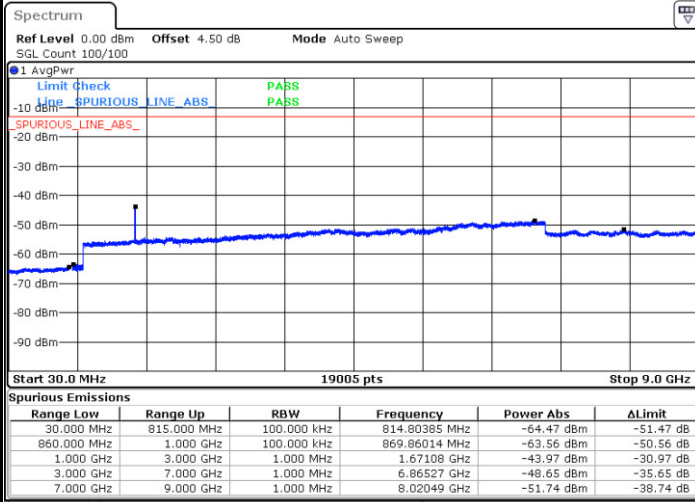

LTE Band 26 / 3MHz

Middle Channel / QPSK

Middle Channel / 16QAM

Date: 18 AUG.2017 22:31:04