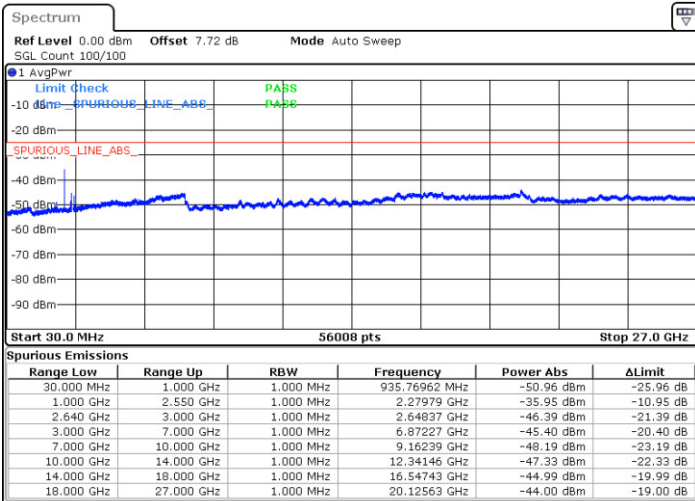

Lowest Channel / 16QAM

Date: 18.AUG.2017 12:15:51

LTE Band 38 / 10MHz

Middle Channel / QPSK

Date: 18 AUG 2017 12:16:46

Middle Channel / 16QAM

Date: 18 AUG 2017 14:06:17

Highest Channel / QPSK

Date: 18 AUG 2017 12:18:37

Highest Channel / 16QAM

Date: 18 AUG 2017 12:19:33

LTE Band 38 / 15MHz

Lowest Channel / QPSK

Date: 18 AUG 2017 12:20:29

Lowest Channel / 16QAM

Date: 18 AUG 2017 14:10:25

Middle Channel / QPSK

Date: 18 AUG 2017 12:22:20

Middle Channel / 16QAM

Date: 18 AUG 2017 14:12:42

LTE Band 38 / 15MHz

Highest Channel / QPSK

Date: 18.AUG.2017 12:24:11

Highest Channel / 16QAM