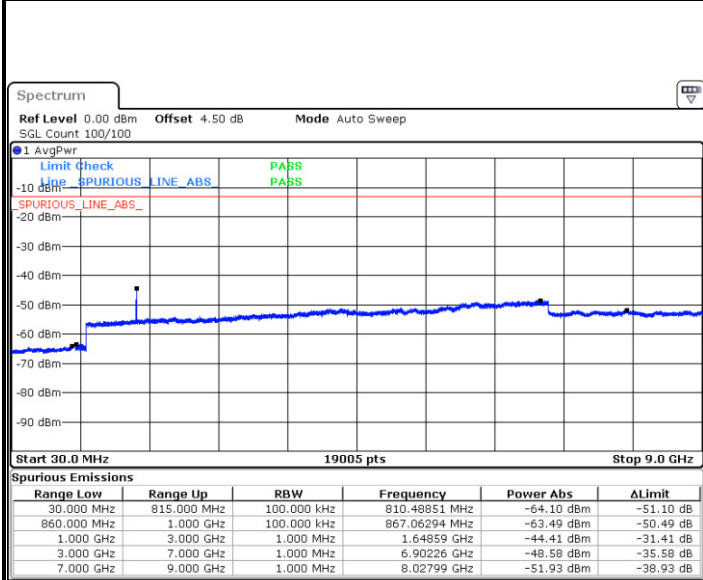

Lowest Channel / 16QAM

Date: 17.AUG.2017 22:13:15

Date: 17.AUG.2017 22:12:19

LTE Band 25 / 20MHz

Middle Channel / QPSK

Middle Channel / 16QAM

Date: 17.AUG.2017 22:14:10

Date: 17.AUG.2017 22:15:06

Highest Channel / QPSK

Highest Channel / 16QAM

Date: 17.AUG.2017 22:27:46

Date: 17.AUG.2017 22:26:51

LTE Band 26 / 1.4MHz

Lowest Channel / QPSK

Date: 18 AUG.2017 21:51:59

Lowest Channel / 16QAM

Date: 18 AUG.2017 21:52:27

Middle Channel / QPSK

Date: 18 AUG.2017 21:54:39

Middle Channel / 16QAM

Date: 18 AUG.2017 21:53:53

LTE Band 26 / 1.4MHz

Highest Channel / QPSK

Highest Channel / 16QAM

Date: 18 AUG 2017 21:55:07

Date: 18 AUG 2017 21:55:41

LTE Band 26 / 3MHz

Lowest Channel / QPSK

Lowest Channel / 16QAM

Date: 18 AUG 2017 22:27:43

Date: 18 AUG 2017 22:28:07

LTE Band 26 / 3MHz