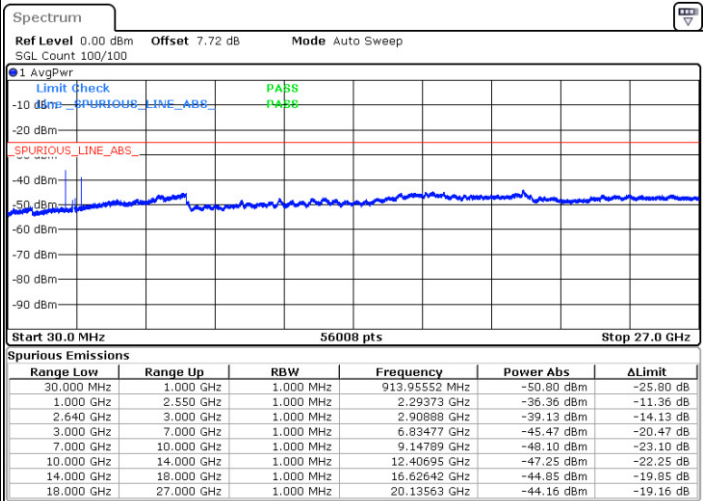

Date: 18.AUG.2017 12:25:06

LTE Band 38 / 20MHz

Lowest Channel / QPSK

Date: 18.AUG.2017 12:26:02

Lowest Channel / 16QAM

Date: 18.AUG.2017 12:26:57

LTE Band 38 / 20MHz

Middle Channel / QPSK

Date: 18 AUG 2017 12:27:53

Middle Channel / 16QAM

Date: 18 AUG 2017 12:28:49

Highest Channel / QPSK

Date: 18 AUG 2017 12:29:44

Highest Channel / 16QAM

Date: 18 AUG 2017 12:30:40

LTE Band 41 / 5MHz

Lowest Channel / QPSK

Date: 18.AUG.2017 21:53:51

Lowest Channel / 16QAM

Date: 18.AUG.2017 21:54:39

Middle Channel / QPSK

Date: 18.AUG.2017 21:59:42

Middle Channel / 16QAM

Date: 18.AUG.2017 21:57:47