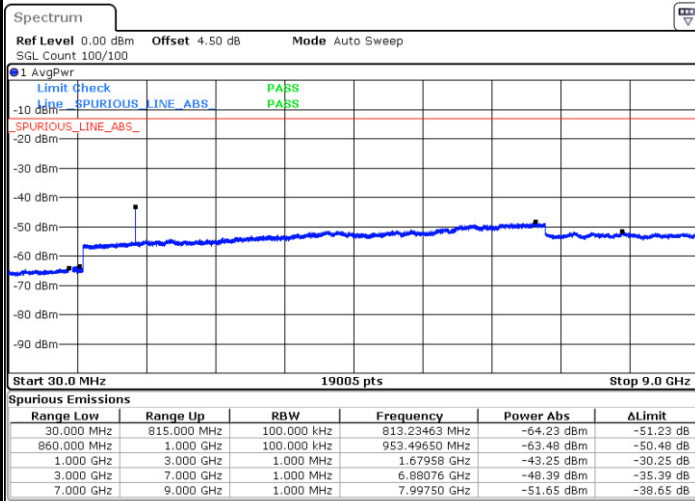

Date: 18.AUG.2017 22:52:30

LTE Band 26 / 5MHz

Highest Channel / QPSK

Date: 18 AUG 2017 22:53:52

Highest Channel / 16QAM

Date: 18 AUG 2017 22:54:20

LTE Band 26 / 10MHz

Lowest Channel / QPSK

Date: 18 AUG 2017 23:12:09

Lowest Channel / 16QAM

Date: 18 AUG 2017 23:12:34

LTE Band 26 / 10MHz

Middle Channel / QPSK

Middle Channel / 16QAM

Date: 18.AUG.2017 23:14:40

Date: 18.AUG.2017 23:14:15

Highest Channel / QPSK

Highest Channel / 16QAM

Date: 18.AUG.2017 23:15:08

Date: 18.AUG.2017 23:15:49

LTE Band 26 / 15MHz

Lowest Channel / QPSK

Lowest Channel / 16QAM

Date: 18 AUG.2017 23:50:41

Date: 18 AUG.2017 23:51:09

Middle Channel / QPSK

Middle Channel / 16QAM

Date: 18 AUG.2017 23:52:52

Date: 18 AUG.2017 23:52:27

LTE Band 26 / 15MHz

Highest Channel / QPSK

Highest Channel / 16QAM