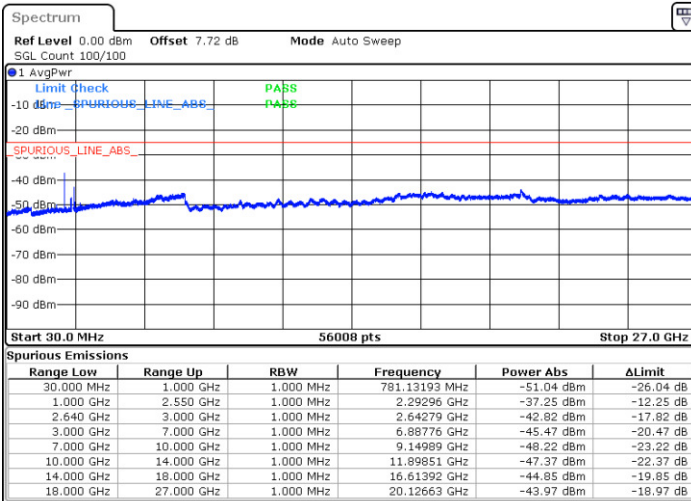

Middle Channel / QPSK

Date: 18 AUG 2017 12:22:20

Middle Channel / 16QAM

Date: 18 AUG 2017 14:12:42

LTE Band 38 / 15MHz

Highest Channel / QPSK

Date: 18.AUG.2017 12:24:11

Highest Channel / 16QAM

Date: 18.AUG.2017 12:25:06

LTE Band 38 / 20MHz

Lowest Channel / QPSK

Date: 18.AUG.2017 12:26:02

Lowest Channel / 16QAM

Date: 18.AUG.2017 12:26:57

LTE Band 38 / 20MHz

Middle Channel / QPSK

Date: 18 AUG 2017 12:27:53

Middle Channel / 16QAM

Date: 18 AUG 2017 12:28:49

Highest Channel / QPSK

Date: 18 AUG 2017 12:29:44

Highest Channel / 16QAM

Date: 18 AUG 2017 12:30:40

LTE Band 41 / 5MHz