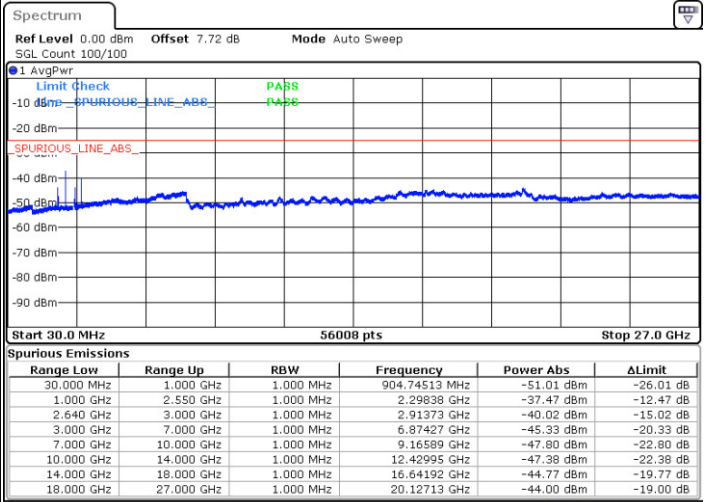

Date: 18 AUG 2017 12:18:37

Highest Channel / 16QAM

Date: 18 AUG 2017 12:19:33

LTE Band 38 / 15MHz

Lowest Channel / QPSK

Date: 18 AUG 2017 12:20:29

Lowest Channel / 16QAM

Date: 18 AUG 2017 14:10:25

Middle Channel / QPSK

Date: 18 AUG 2017 12:22:20

Middle Channel / 16QAM

Date: 18 AUG 2017 14:12:42

LTE Band 38 / 15MHz

Highest Channel / QPSK

Date: 18.AUG.2017 12:24:11

Highest Channel / 16QAM

Date: 18.AUG.2017 12:25:06

LTE Band 38 / 20MHz

Lowest Channel / QPSK

Date: 18.AUG.2017 12:26:02

Lowest Channel / 16QAM

Date: 18.AUG.2017 12:26:57

LTE Band 38 / 20MHz

Middle Channel / QPSK