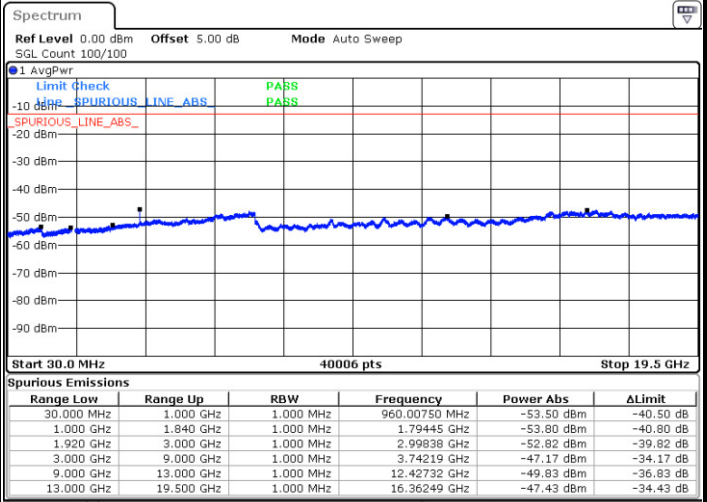

Date: 17.AUG.2017 21:49:55

LTE Band 25 / 15MHz

Highest Channel / QPSK

Highest Channel / 16QAM

Date: 17.AUG.2017 22:02:35

Date: 17.AUG.2017 22:01:40

LTE Band 25 / 20MHz

Lowest Channel / QPSK

Lowest Channel / 16QAM

Date: 17.AUG.2017 22:13:15

Date: 17.AUG.2017 22:12:19

LTE Band 25 / 20MHz

Middle Channel / QPSK

Middle Channel / 16QAM

Date: 17.AUG.2017 22:14:10

Date: 17.AUG.2017 22:15:06

Highest Channel / QPSK

Highest Channel / 16QAM

Date: 17.AUG.2017 22:27:46

Date: 17.AUG.2017 22:26:51

LTE Band 26 / 1.4MHz

Lowest Channel / QPSK

Date: 18 AUG.2017 21:51:59

Lowest Channel / 16QAM

Date: 18 AUG.2017 21:52:27

Middle Channel / QPSK

Date: 18 AUG.2017 21:54:39

Middle Channel / 16QAM

Date: 18 AUG.2017 21:53:53

LTE Band 26 / 1.4MHz

Highest Channel / QPSK

Highest Channel / 16QAM