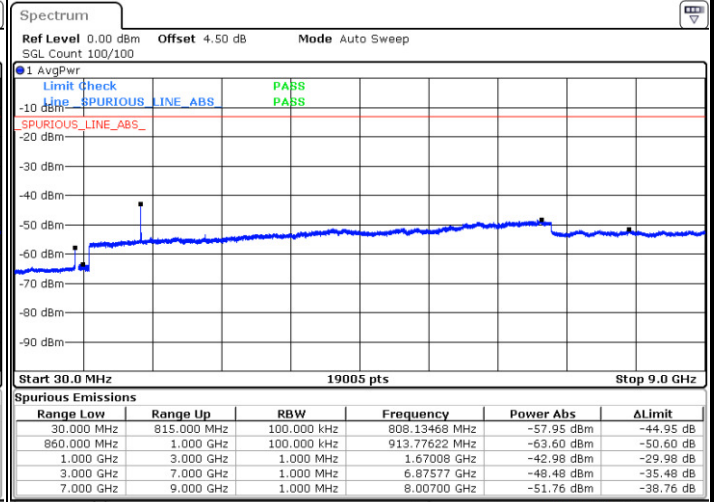

Highest Channel / QPSK

Highest Channel / 16QAM

Date: 18.AUG.2017 23:15:08

Date: 18.AUG.2017 23:15:49

LTE Band 26 / 15MHz

Lowest Channel / QPSK

Lowest Channel / 16QAM

Date: 18 AUG.2017 23:50:41

Date: 18 AUG.2017 23:51:09

Middle Channel / QPSK

Middle Channel / 16QAM

Date: 18 AUG.2017 23:52:52

Date: 18 AUG.2017 23:52:27

LTE Band 26 / 15MHz

Highest Channel / QPSK

Highest Channel / 16QAM

Date: 18.AUG.2017 23:53:21

Date: 18.AUG.2017 23:53:48

LTE Band 26 / CH26765

QPSK

16QAM

Date: 18.AUG.2017 21:00:08

Date: 18.AUG.2017 21:01:18

LTE Band 38 / 5MHz