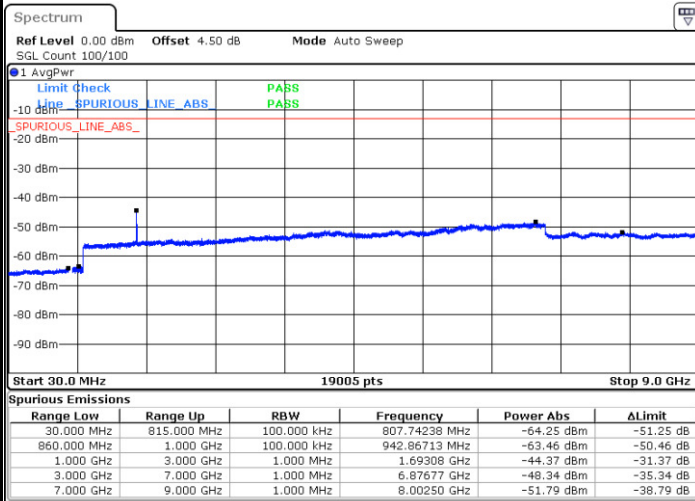

Date: 18 AUG 2017 21:55:07

Date: 18 AUG 2017 21:55:41

LTE Band 26 / 3MHz

Lowest Channel / QPSK

Lowest Channel / 16QAM

Date: 18 AUG 2017 22:27:43

Date: 18 AUG 2017 22:28:07

LTE Band 26 / 3MHz

Middle Channel / QPSK

Middle Channel / 16QAM

Date: 18 AUG.2017 22:31:04

Date: 18 AUG.2017 22:34:34

Highest Channel / QPSK

Highest Channel / 16QAM

Date: 18 AUG.2017 22:36:57

Date: 18 AUG.2017 22:36:20

LTE Band 26 / 5MHz

Lowest Channel / QPSK

Lowest Channel / 16QAM

Date: 18 AUG.2017 22:50:26

Date: 18.AUG.2017 22:50:51

Middle Channel / QPSK

Middle Channel / 16QAM

Date: 18 AUG.2017 22:52:59