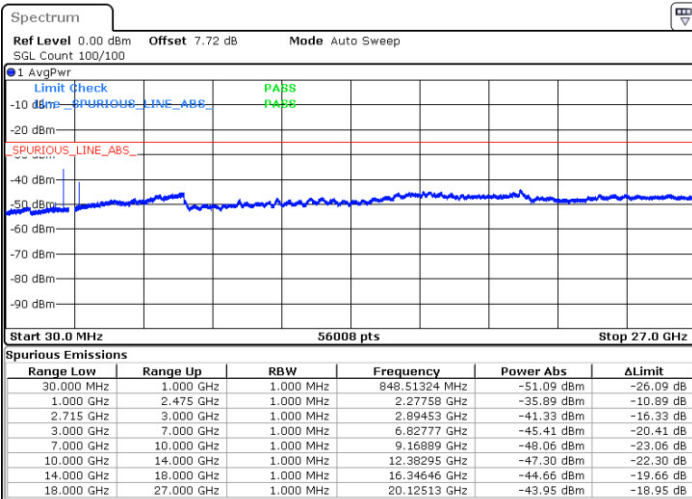

Middle Channel / QPSK

Middle Channel / 16QAM

Date: 18.AUG.2017 22:17:11

Date: 18.AUG.2017 22:16:23