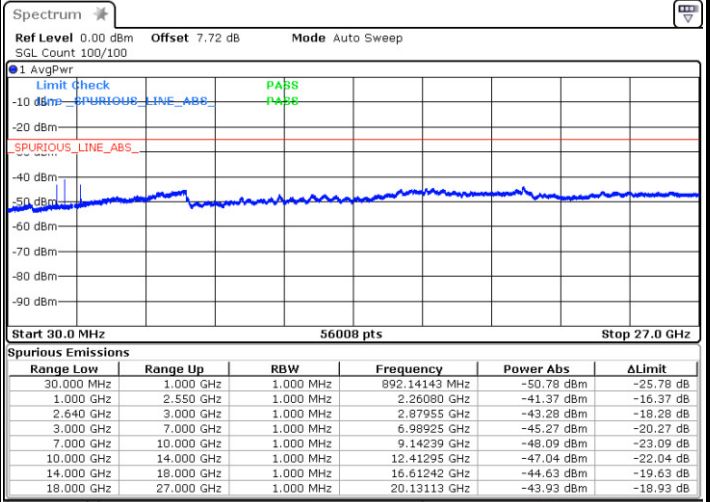

Lowest Channel / 16QAM

Date: 18 AUG 2017 13:56:31