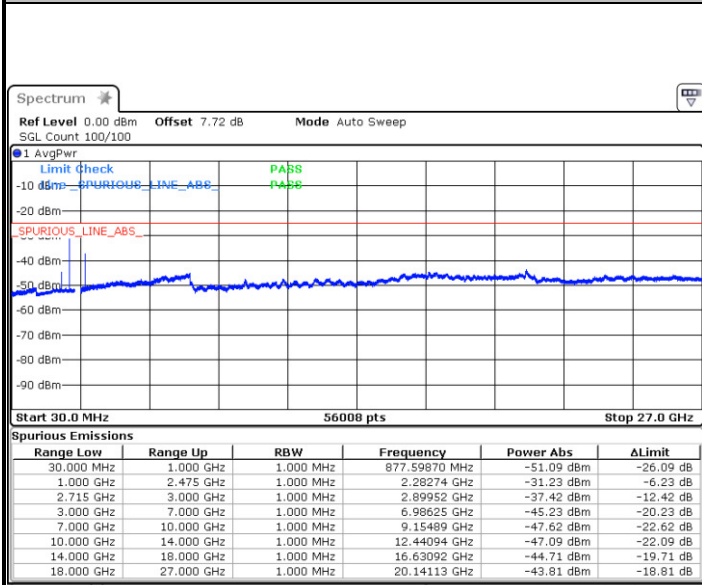

Date: 18 AUG 2017 12:27:53

Middle Channel / 16QAM

Date: 18 AUG 2017 12:28:49

Highest Channel / QPSK

Date: 18 AUG 2017 12:29:44

Highest Channel / 16QAM

Date: 18 AUG 2017 12:30:40

LTE Band 41 / 5MHz

Lowest Channel / QPSK

Date: 18.AUG.2017 21:53:51

Lowest Channel / 16QAM

Date: 18.AUG.2017 21:54:39

Middle Channel / QPSK

Date: 18.AUG.2017 21:59:42

Middle Channel / 16QAM

Date: 18.AUG.2017 21:57:47

LTE Band 41 / 5MHz

Highest Channel / QPSK

Date: 18 AUG 2017 22:00:47

Highest Channel / 16QAM

Date: 18 AUG 2017 22:01:35

LTE Band 41 / 10MHz

Lowest Channel / QPSK

Date: 18 AUG 2017 22:03:57