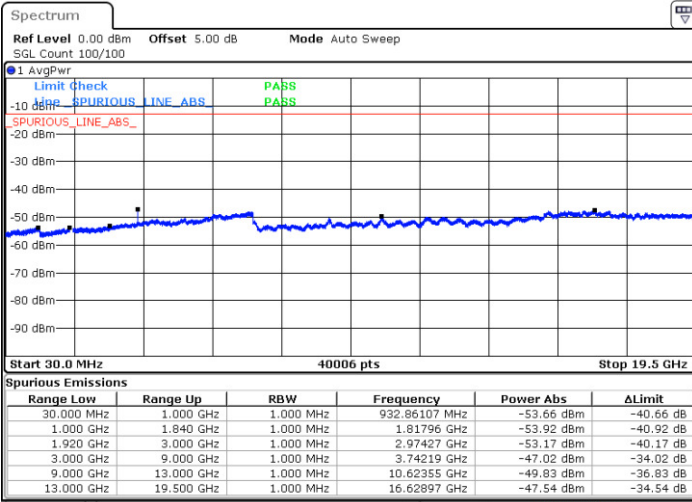

Date: 17.AUG.2017 21:49:55

LTE Band 25 / 15MHz

Highest Channel / QPSK

Highest Channel / 16QAM

Date: 17.AUG.2017 22:02:35

Date: 17.AUG.2017 22:01:40

LTE Band 25 / 20MHz

Lowest Channel / QPSK

Lowest Channel / 16QAM

Date: 17.AUG.2017 22:13:15

Date: 17.AUG.2017 22:12:19

LTE Band 25 / 20MHz

Middle Channel / QPSK

Middle Channel / 16QAM

Date: 17.AUG.2017 22:14:10

Date: 17.AUG.2017 22:15:06

Highest Channel / QPSK

Highest Channel / 16QAM

Date: 17.AUG.2017 22:27:46

Date: 17.AUG.2017 22:26:51

LTE Band 26 / 1.4MHz

Lowest Channel / QPSK

Date: 18 AUG.2017 21:51:59

Lowest Channel / 16QAM