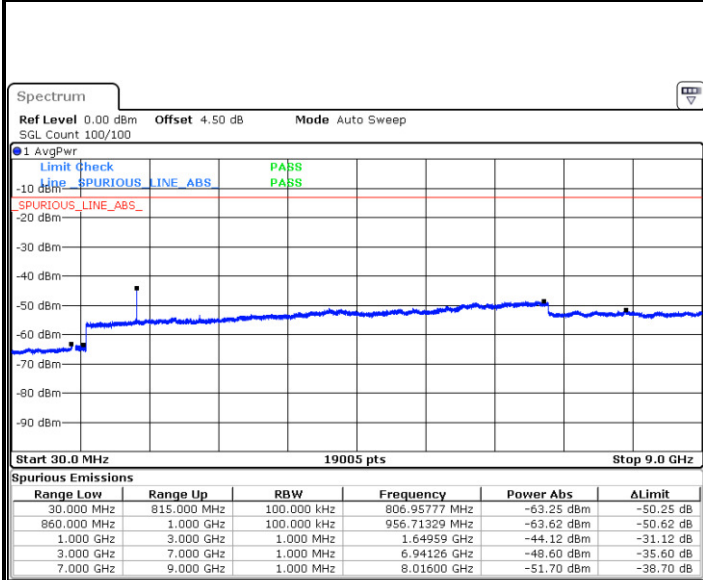

LTE Band 26 / 5MHz

Lowest Channel / QPSK

Lowest Channel / 16QAM

Date: 18 AUG.2017 22:50:26

Date: 18.AUG.2017 22:50:51

Middle Channel / QPSK

Middle Channel / 16QAM

Date: 18 AUG.2017 22:52:59

Date: 18.AUG.2017 22:52:30

LTE Band 26 / 5MHz

Highest Channel / QPSK

Date: 18 AUG 2017 22:53:52

Highest Channel / 16QAM

Date: 18 AUG 2017 22:54:20

LTE Band 26 / 10MHz

Lowest Channel / QPSK

Date: 18 AUG 2017 23:12:09

Lowest Channel / 16QAM

Date: 18 AUG 2017 23:12:34

LTE Band 26 / 10MHz

Middle Channel / QPSK

Middle Channel / 16QAM

Date: 18.AUG.2017 23:14:40

Date: 18.AUG.2017 23:14:15

Highest Channel / QPSK

Highest Channel / 16QAM

Date: 18.AUG.2017 23:15:08

Date: 18.AUG.2017 23:15:49

LTE Band 26 / 15MHz

Lowest Channel / QPSK

Lowest Channel / 16QAM

Date: 18 AUG.2017 23:50:41