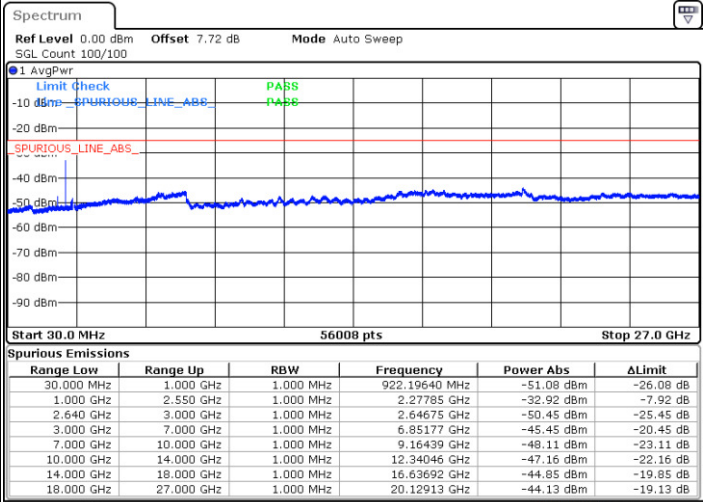

Middle Channel / QPSK

Date: 18 AUG 2017 12:22:20

Middle Channel / 16QAM

Date: 18 AUG 2017 14:12:42

LTE Band 38 / 15MHz

Highest Channel / QPSK

Date: 18.AUG.2017 12:24:11

Highest Channel / 16QAM

Date: 18.AUG.2017 12:25:06

LTE Band 38 / 20MHz

Lowest Channel / QPSK

Date: 18.AUG.2017 12:26:02

Lowest Channel / 16QAM

Date: 18.AUG.2017 12:26:57

LTE Band 38 / 20MHz

Middle Channel / QPSK

Date: 18 AUG 2017 12:27:53

Middle Channel / 16QAM

Date: 18 AUG 2017 12:28:49

Highest Channel / QPSK

Date: 18 AUG 2017 12:29:44

Highest Channel / 16QAM

Date: 18 AUG 2017 12:30:40

LTE Band 41 / 5MHz