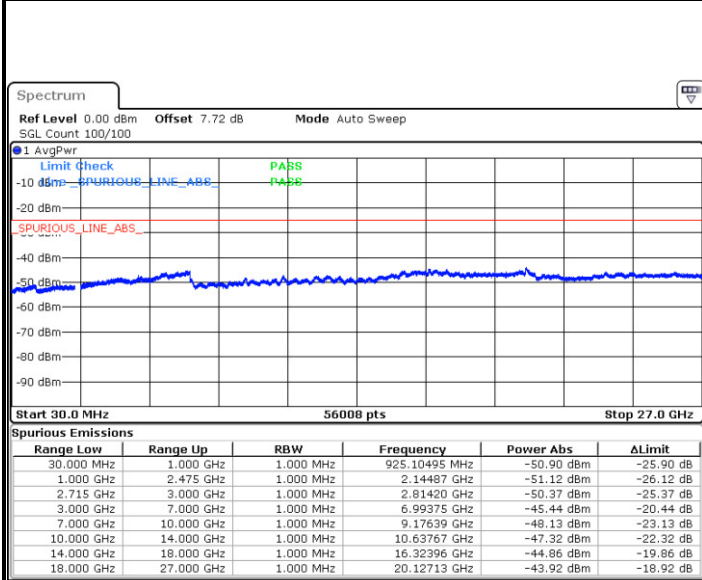

Date: 18.AUG.2017 12:25:06

LTE Band 38 / 20MHz

Lowest Channel / QPSK

Date: 18.AUG.2017 12:26:02

Lowest Channel / 16QAM

Date: 18.AUG.2017 12:26:57

LTE Band 38 / 20MHz

Middle Channel / QPSK

Date: 18 AUG 2017 12:27:53

Middle Channel / 16QAM

Date: 18 AUG 2017 12:28:49

Highest Channel / QPSK

Date: 18 AUG 2017 12:29:44

Highest Channel / 16QAM

Date: 18 AUG 2017 12:30:40

LTE Band 41 / 5MHz

Lowest Channel / QPSK

Date: 18.AUG.2017 21:53:51

Lowest Channel / 16QAM

Date: 18.AUG.2017 21:54:39

Middle Channel / QPSK

Date: 18.AUG.2017 21:59:42

Middle Channel / 16QAM

Date: 18.AUG.2017 21:57:47

LTE Band 41 / 5MHz

Highest Channel / QPSK

Date: 18 AUG 2017 22:00:47

Highest Channel / 16QAM

Date: 18 AUG 2017 22:01:35

LTE Band 41 / 10MHz

Lowest Channel / QPSK

Date: 18 AUG 2017 22:03:57