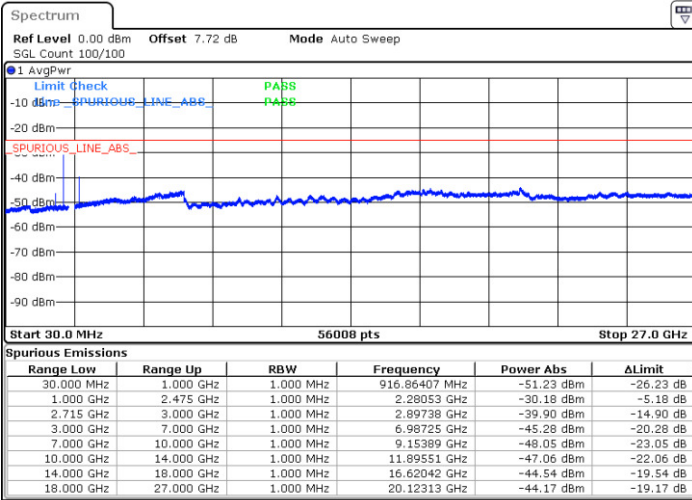

LTE Band 41 / 5MHz

Highest Channel / QPSK

Date: 18 AUG 2017 22:00:47

Highest Channel / 16QAM

Date: 18 AUG 2017 22:01:35

LTE Band 41 / 10MHz

Lowest Channel / QPSK

Date: 18 AUG 2017 22:03:57

Lowest Channel / 16QAM

Date: 18 AUG 2017 22:04:47

LTE Band 41 / 10MHz

Middle Channel / QPSK

Middle Channel / 16QAM

Date: 18.AUG.2017 22:08:18

Date: 18.AUG.2017 22:07:22

Highest Channel / QPSK

Highest Channel / 16QAM

Date: 18.AUG.2017 22:09:18

Date: 18.AUG.2017 22:10:22

LTE Band 41 / 15MHz

Lowest Channel / QPSK

Lowest Channel / 16QAM

Date: 18.AUG.2017 22:12:09

Date: 18.AUG.2017 22:13:21