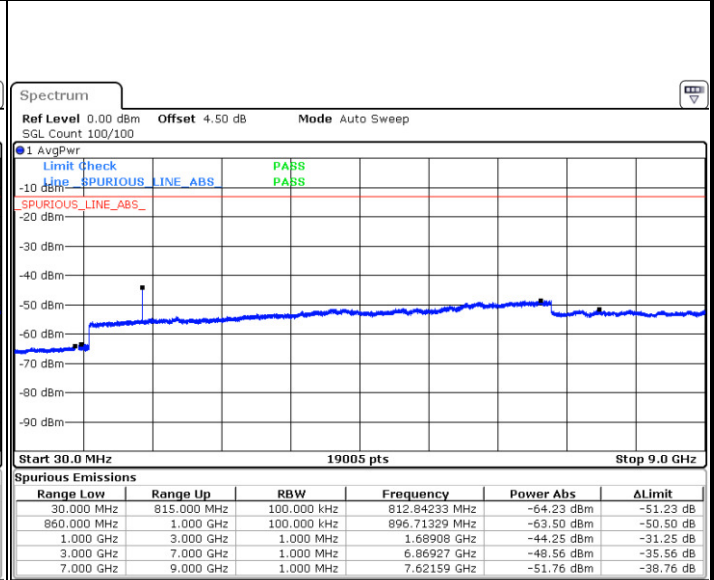

LTE Band 26 / 5MHz

Lowest Channel / QPSK

Lowest Channel / 16QAM

Date: 18 AUG.2017 22:50:26

Date: 18.AUG.2017 22:50:51

Middle Channel / QPSK

Middle Channel / 16QAM

Date: 18 AUG.2017 22:52:59

Date: 18.AUG.2017 22:52:30

LTE Band 26 / 5MHz

Highest Channel / QPSK

Date: 18 AUG 2017 22:53:52

Highest Channel / 16QAM

Date: 18 AUG 2017 22:54:20

LTE Band 26 / 10MHz

Lowest Channel / QPSK

Date: 18 AUG 2017 23:12:09

Lowest Channel / 16QAM

Date: 18 AUG 2017 23:12:34

LTE Band 26 / 10MHz

Middle Channel / QPSK

Middle Channel / 16QAM

Date: 18.AUG.2017 23:14:40

Date: 18.AUG.2017 23:14:15

Highest Channel / QPSK

Highest Channel / 16QAM

Date: 18.AUG.2017 23:15:08

Date: 18.AUG.2017 23:15:49

LTE Band 26 / 15MHz

Lowest Channel / QPSK

Lowest Channel / 16QAM

Date: 18 AUG.2017 23:50:41