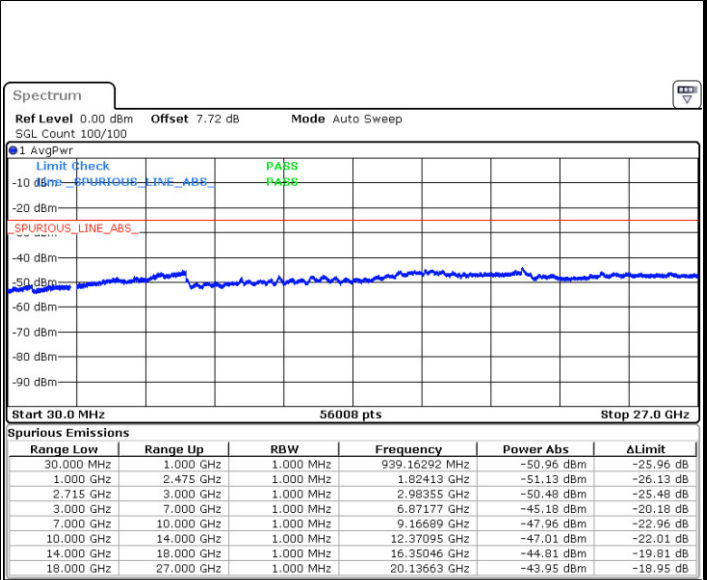

Date: 18.AUG.2017 12:25:06

LTE Band 38 / 20MHz

Lowest Channel / QPSK

Date: 18.AUG.2017 12:26:02

Lowest Channel / 16QAM

Date: 18.AUG.2017 12:26:57

LTE Band 38 / 20MHz

Middle Channel / QPSK

Date: 18 AUG 2017 12:27:53

Middle Channel / 16QAM

Date: 18 AUG 2017 12:28:49

Highest Channel / QPSK

Date: 18 AUG 2017 12:29:44

Highest Channel / 16QAM

Date: 18 AUG 2017 12:30:40

LTE Band 41 / 5MHz

Lowest Channel / QPSK

Date: 18.AUG.2017 21:53:51

Lowest Channel / 16QAM

Date: 18.AUG.2017 21:54:39

Middle Channel / QPSK

Date: 18.AUG.2017 21:59:42

Middle Channel / 16QAM

Date: 18.AUG.2017 21:57:47

LTE Band 41 / 5MHz

Highest Channel / QPSK

Date: 18 AUG 2017 22:00:47

Highest Channel / 16QAM

Date: 18 AUG 2017 22:01:35

LTE Band 41 / 10MHz

Lowest Channel / QPSK

Date: 18 AUG 2017 22:03:57