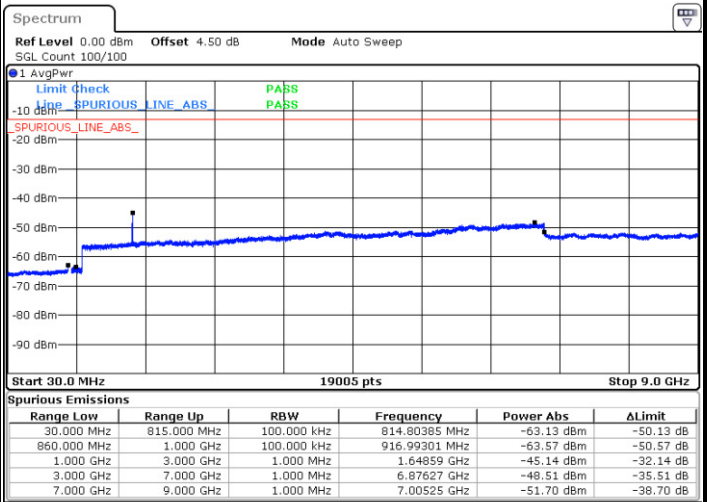

Highest Channel / QPSK

Highest Channel / 16QAM

Date: 17.AUG.2017 22:27:46

Date: 17.AUG.2017 22:26:51

LTE Band 26 / 1.4MHz

Lowest Channel / QPSK

Date: 18 AUG.2017 21:51:59

Lowest Channel / 16QAM

Date: 18 AUG.2017 21:52:27

Middle Channel / QPSK

Date: 18 AUG.2017 21:54:39

Middle Channel / 16QAM

Date: 18 AUG.2017 21:53:53

LTE Band 26 / 1.4MHz

Highest Channel / QPSK

Highest Channel / 16QAM

Date: 18 AUG 2017 21:55:07

Date: 18 AUG 2017 21:55:41

LTE Band 26 / 3MHz

Lowest Channel / QPSK

Lowest Channel / 16QAM

Date: 18 AUG 2017 22:27:43

Date: 18 AUG 2017 22:28:07

LTE Band 26 / 3MHz