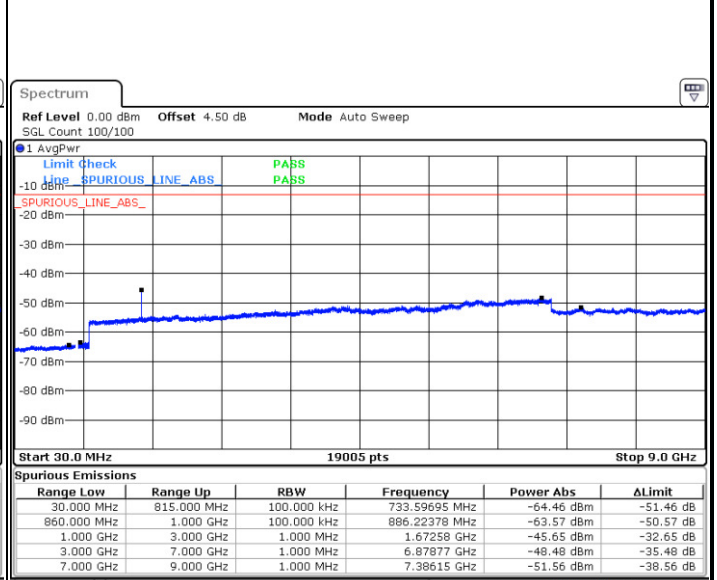

Lowest Channel / 16QAM

Date: 17.AUG.2017 22:13:15

Date: 17.AUG.2017 22:12:19

LTE Band 25 / 20MHz

Middle Channel / QPSK

Middle Channel / 16QAM

Date: 17.AUG.2017 22:14:10

Date: 17.AUG.2017 22:15:06

Highest Channel / QPSK

Highest Channel / 16QAM

Date: 17.AUG.2017 22:27:46

Date: 17.AUG.2017 22:26:51

LTE Band 26 / 1.4MHz

Lowest Channel / QPSK

Date: 18 AUG.2017 21:51:59

Lowest Channel / 16QAM

Date: 18 AUG.2017 21:52:27

Middle Channel / QPSK

Date: 18 AUG.2017 21:54:39

Middle Channel / 16QAM

Date: 18 AUG.2017 21:53:53

LTE Band 26 / 1.4MHz

Highest Channel / QPSK

Highest Channel / 16QAM

Date: 18 AUG 2017 21:55:07

Date: 18 AUG 2017 21:55:41

LTE Band 26 / 3MHz

Lowest Channel / QPSK

Lowest Channel / 16QAM

Date: 18 AUG 2017 22:27:43

Date: 18 AUG 2017 22:28:07

LTE Band 26 / 3MHz