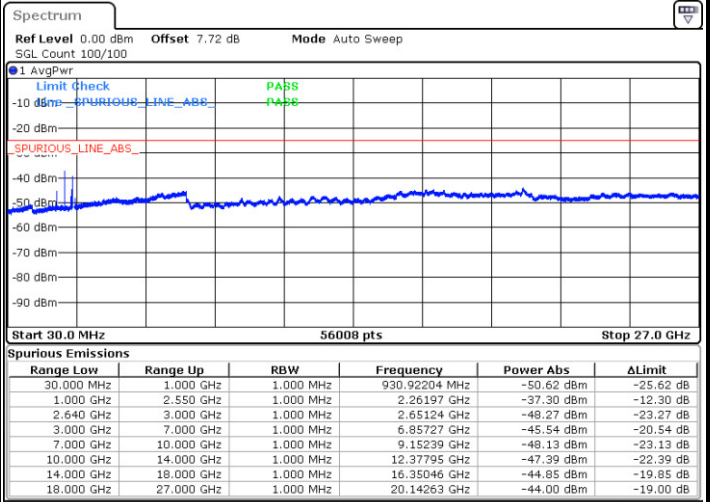

Lowest Channel / 16QAM

Date: 18.AUG.2017 12:15:51

LTE Band 38 / 10MHz

Middle Channel / QPSK

Date: 18 AUG 2017 12:16:46

Middle Channel / 16QAM

Date: 18 AUG 2017 14:06:17

Highest Channel / QPSK

Date: 18 AUG 2017 12:18:37

Highest Channel / 16QAM

Date: 18 AUG 2017 12:19:33

LTE Band 38 / 15MHz

Lowest Channel / QPSK

Date: 18 AUG 2017 12:20:29

Lowest Channel / 16QAM

Date: 18 AUG 2017 14:10:25

Middle Channel / QPSK

Date: 18 AUG 2017 12:22:20

Middle Channel / 16QAM

Date: 18 AUG 2017 14:12:42

LTE Band 38 / 15MHz

Highest Channel / QPSK

Date: 18.AUG.2017 12:24:11

Highest Channel / 16QAM