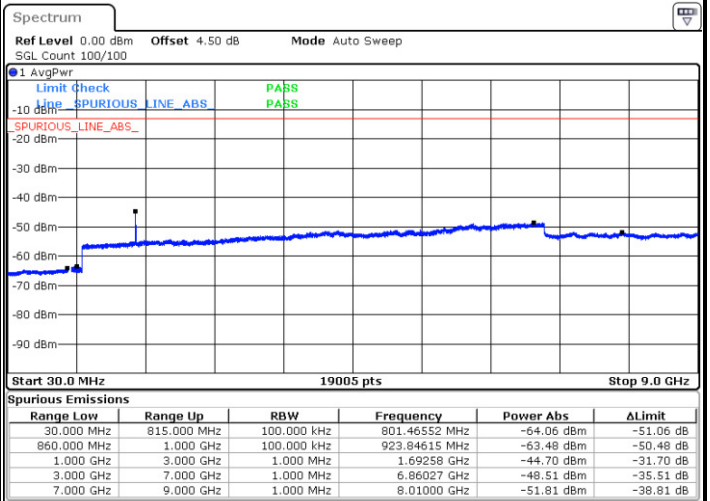

Date: 18 AUG 2017 21:55:07

Date: 18 AUG 2017 21:55:41

LTE Band 26 / 3MHz

Lowest Channel / QPSK

Lowest Channel / 16QAM

Date: 18 AUG 2017 22:27:43

Date: 18 AUG 2017 22:28:07

LTE Band 26 / 3MHz

Middle Channel / QPSK

Middle Channel / 16QAM

Date: 18 AUG.2017 22:31:04

Date: 18 AUG.2017 22:34:34

Highest Channel / QPSK

Highest Channel / 16QAM

Date: 18 AUG.2017 22:36:57

Date: 18 AUG.2017 22:36:20

LTE Band 26 / 5MHz

Lowest Channel / QPSK

Lowest Channel / 16QAM

Date: 18 AUG.2017 22:50:26

Date: 18.AUG.2017 22:50:51

Middle Channel / QPSK

Middle Channel / 16QAM

Date: 18 AUG.2017 22:52:59

Date: 18.AUG.2017 22:52:30

LTE Band 26 / 5MHz

Highest Channel / QPSK

Date: 18 AUG 2017 22:53:52

Highest Channel / 16QAM

Date: 18 AUG 2017 22:54:20

LTE Band 26 / 10MHz

Lowest Channel / QPSK