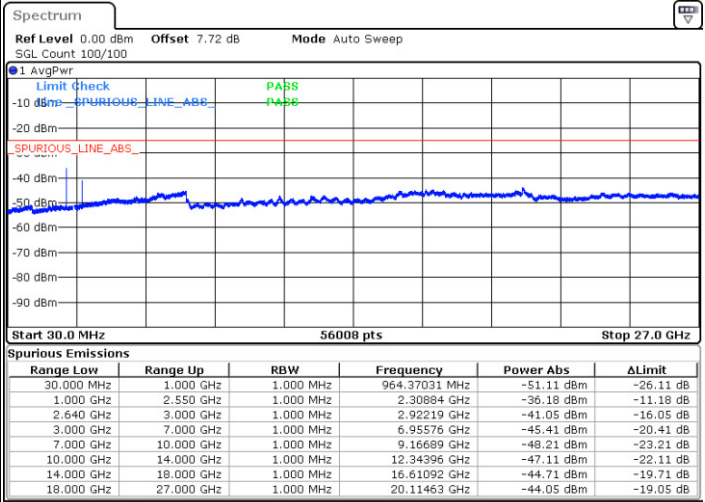

Lowest Channel / QPSK

Date: 18 AUG 2017 12:09:22

Lowest Channel / 16QAM

Date: 18 AUG 2017 13:56:31

Middle Channel / QPSK

Date: 18 AUG 2017 14:00:46

Middle Channel / 16QAM

Date: 18 AUG 2017 13:59:33

LTE Band 38 / 5MHz

Highest Channel / QPSK

Date: 18.AUG.2017 12:13:04

Highest Channel / 16QAM

Date: 18.AUG.2017 12:14:00

LTE Band 38 / 10MHz

Lowest Channel / QPSK

Date: 18.AUG.2017 12:14:55