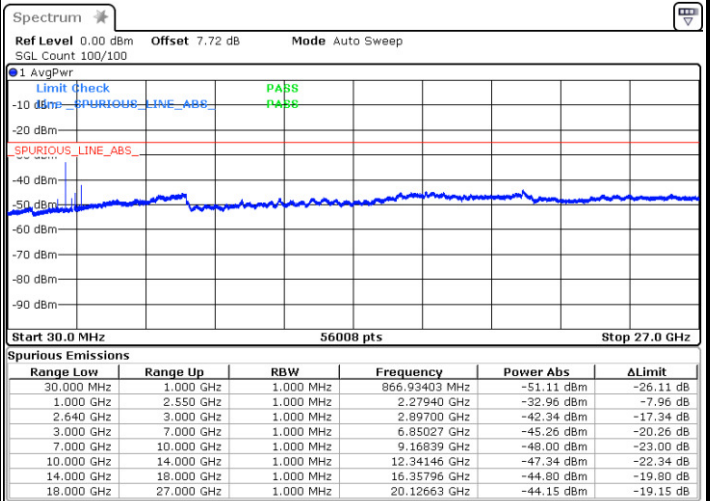

Lowest Channel / 16QAM

Date: 18.AUG.2017 12:15:51

LTE Band 38 / 10MHz

Middle Channel / QPSK

Date: 18 AUG 2017 12:16:46

Middle Channel / 16QAM

Date: 18 AUG 2017 14:06:17

Highest Channel / QPSK

Date: 18 AUG 2017 12:18:37

Highest Channel / 16QAM

Date: 18 AUG 2017 12:19:33

LTE Band 38 / 15MHz

Lowest Channel / QPSK

Date: 18 AUG 2017 12:20:29

Lowest Channel / 16QAM

Date: 18 AUG 2017 14:10:25

Middle Channel / QPSK

Date: 18 AUG 2017 12:22:20

Middle Channel / 16QAM

Date: 18 AUG 2017 14:12:42

LTE Band 38 / 15MHz

Highest Channel / QPSK

Date: 18.AUG.2017 12:24:11

Highest Channel / 16QAM