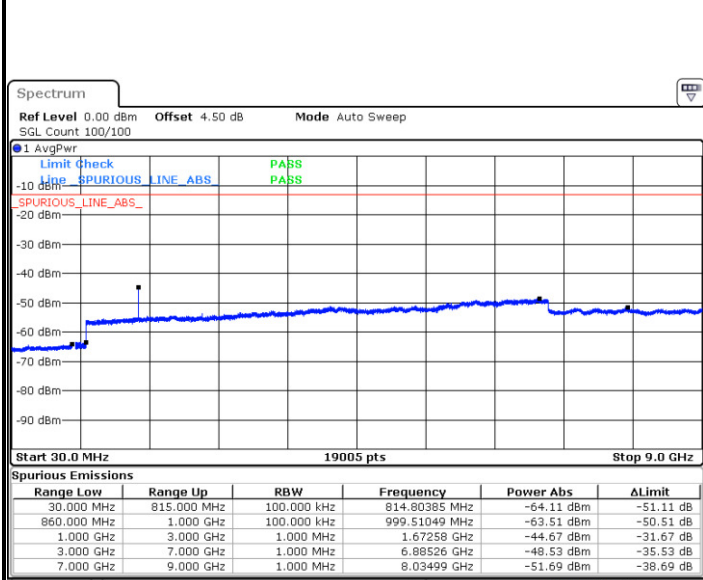

Lowest Channel / 16QAM

Date: 17.AUG.2017 22:13:15

Date: 17.AUG.2017 22:12:19

LTE Band 25 / 20MHz

Middle Channel / QPSK

Middle Channel / 16QAM

Date: 17.AUG.2017 22:14:10

Date: 17.AUG.2017 22:15:06

Highest Channel / QPSK

Highest Channel / 16QAM

Date: 17.AUG.2017 22:27:46

Date: 17.AUG.2017 22:26:51

LTE Band 26 / 1.4MHz

Lowest Channel / QPSK

Date: 18 AUG.2017 21:51:59

Lowest Channel / 16QAM

Date: 18 AUG.2017 21:52:27

Middle Channel / QPSK

Date: 18 AUG.2017 21:54:39

Middle Channel / 16QAM

Date: 18 AUG.2017 21:53:53

LTE Band 26 / 1.4MHz

Highest Channel / QPSK

Highest Channel / 16QAM

Date: 18 AUG 2017 21:55:07

Date: 18 AUG 2017 21:55:41

LTE Band 26 / 3MHz

Lowest Channel / QPSK

Lowest Channel / 16QAM

Date: 18 AUG 2017 22:27:43

Date: 18 AUG 2017 22:28:07

LTE Band 26 / 3MHz