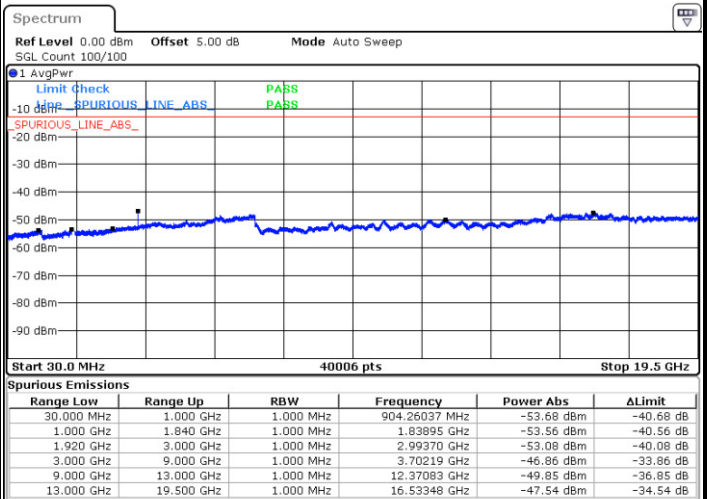

Date: 17.AUG.2017 21:49:55

LTE Band 25 / 15MHz

Highest Channel / QPSK

Highest Channel / 16QAM

Date: 17.AUG.2017 22:02:35

Date: 17.AUG.2017 22:01:40

LTE Band 25 / 20MHz

Lowest Channel / QPSK

Lowest Channel / 16QAM

Date: 17.AUG.2017 22:13:15

Date: 17.AUG.2017 22:12:19

LTE Band 25 / 20MHz

Middle Channel / QPSK

Middle Channel / 16QAM

Date: 17.AUG.2017 22:14:10

Date: 17.AUG.2017 22:15:06