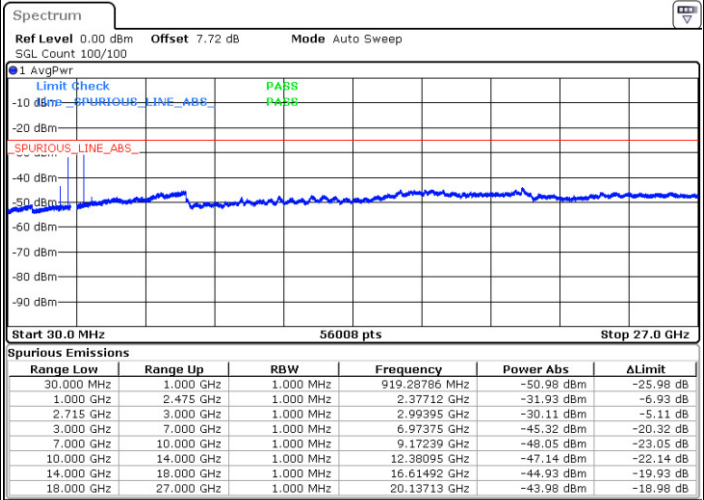

Date: 18 AUG 2017 12:27:53

Middle Channel / 16QAM

Date: 18 AUG 2017 12:28:49

Highest Channel / QPSK

Date: 18 AUG 2017 12:29:44

Highest Channel / 16QAM

Date: 18 AUG 2017 12:30:40

LTE Band 41 / 5MHz

Lowest Channel / QPSK

Date: 18.AUG.2017 21:53:51

Lowest Channel / 16QAM

Date: 18.AUG.2017 21:54:39

Middle Channel / QPSK

Date: 18.AUG.2017 21:59:42

Middle Channel / 16QAM

Date: 18.AUG.2017 21:57:47

LTE Band 41 / 5MHz

Highest Channel / QPSK

Date: 18 AUG 2017 22:00:47

Highest Channel / 16QAM

Date: 18 AUG 2017 22:01:35

LTE Band 41 / 10MHz

Lowest Channel / QPSK

Date: 18 AUG 2017 22:03:57