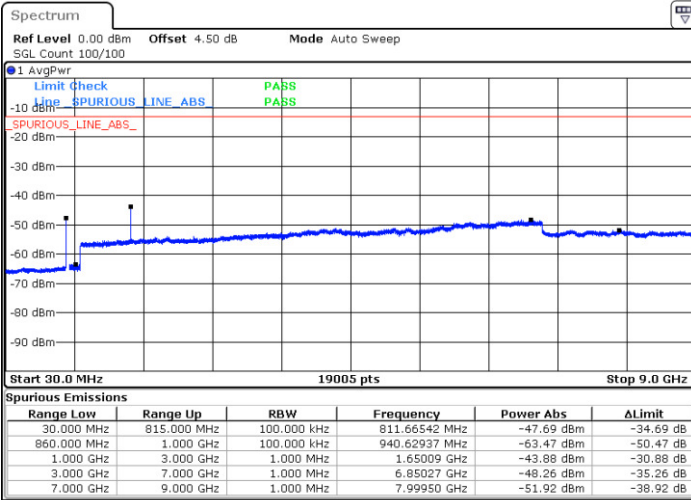

Date: 18 AUG 2017 23:12:09

Lowest Channel / 16QAM

Date: 18 AUG 2017 23:12:34

LTE Band 26 / 10MHz

Middle Channel / QPSK

Middle Channel / 16QAM

Date: 18.AUG.2017 23:14:40

Date: 18.AUG.2017 23:14:15

Highest Channel / QPSK

Highest Channel / 16QAM

Date: 18.AUG.2017 23:15:08

Date: 18.AUG.2017 23:15:49

LTE Band 26 / 15MHz

Lowest Channel / QPSK

Lowest Channel / 16QAM

Date: 18 AUG.2017 23:50:41

Date: 18 AUG.2017 23:51:09

Middle Channel / QPSK

Middle Channel / 16QAM

Date: 18 AUG.2017 23:52:52

Date: 18 AUG.2017 23:52:27

LTE Band 26 / 15MHz

Highest Channel / QPSK

Highest Channel / 16QAM