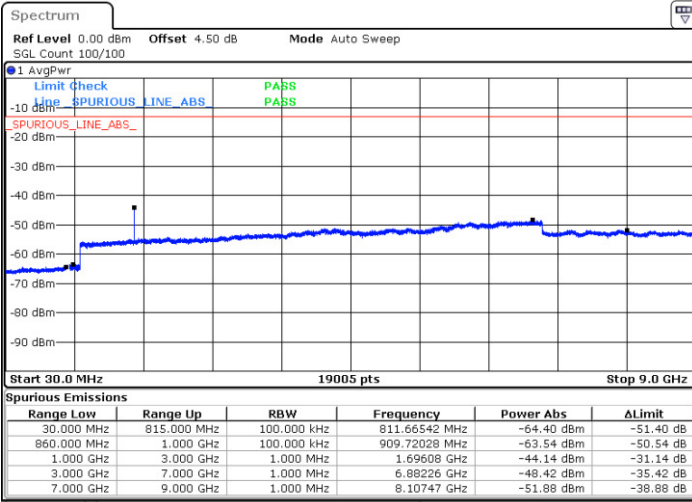

Highest Channel / QPSK

Highest Channel / 16QAM

Date: 17.AUG.2017 22:27:46

Date: 17.AUG.2017 22:26:51

LTE Band 26 / 1.4MHz

Lowest Channel / QPSK

Date: 18 AUG.2017 21:51:59

Lowest Channel / 16QAM

Date: 18 AUG.2017 21:52:27

Middle Channel / QPSK

Date: 18 AUG.2017 21:54:39

Middle Channel / 16QAM

Date: 18 AUG.2017 21:53:53

LTE Band 26 / 1.4MHz

Highest Channel / QPSK

Highest Channel / 16QAM

Date: 18 AUG 2017 21:55:07

Date: 18 AUG 2017 21:55:41

LTE Band 26 / 3MHz

Lowest Channel / QPSK

Lowest Channel / 16QAM

Date: 18 AUG 2017 22:27:43

Date: 18 AUG 2017 22:28:07

LTE Band 26 / 3MHz