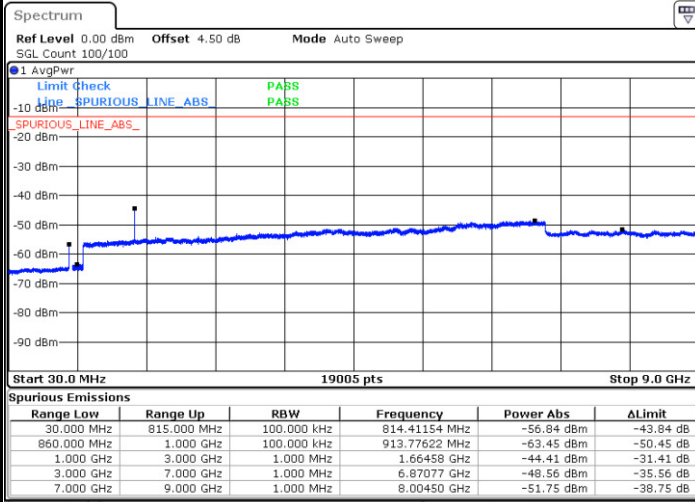

Date: 18.AUG.2017 22:52:30

LTE Band 26 / 5MHz

Highest Channel / QPSK

Date: 18 AUG 2017 22:53:52

Highest Channel / 16QAM

Date: 18 AUG 2017 22:54:20

LTE Band 26 / 10MHz

Lowest Channel / QPSK

Date: 18 AUG 2017 23:12:09

Lowest Channel / 16QAM

Date: 18 AUG 2017 23:12:34

LTE Band 26 / 10MHz

Middle Channel / QPSK

Middle Channel / 16QAM

Date: 18.AUG.2017 23:14:40

Date: 18.AUG.2017 23:14:15

Highest Channel / QPSK

Highest Channel / 16QAM

Date: 18.AUG.2017 23:15:08

Date: 18.AUG.2017 23:15:49

LTE Band 26 / 15MHz

Lowest Channel / QPSK

Lowest Channel / 16QAM

Date: 18 AUG.2017 23:50:41

Date: 18 AUG.2017 23:51:09

Middle Channel / QPSK

Middle Channel / 16QAM

Date: 18 AUG.2017 23:52:52

Date: 18 AUG.2017 23:52:27

LTE Band 26 / 15MHz

Highest Channel / QPSK

Highest Channel / 16QAM