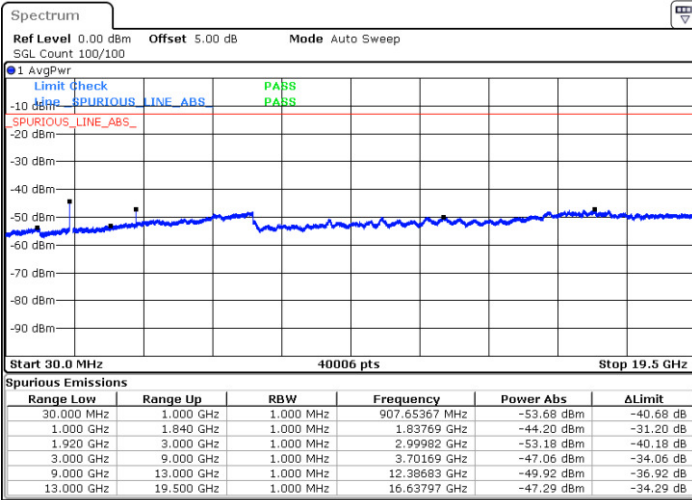

LTE Band 25 / 15MHz

Lowest Channel / QPSK

Lowest Channel / 16QAM

Date: 17.AUG.2017 21:48:04

Date: 17.AUG.2017 21:47:08

Middle Channel / QPSK

Middle Channel / 16QAM

Date: 17.AUG.2017 21:48:59

Date: 17.AUG.2017 21:49:55

LTE Band 25 / 15MHz

Highest Channel / QPSK

Highest Channel / 16QAM

Date: 17.AUG.2017 22:02:35

Date: 17.AUG.2017 22:01:40

LTE Band 25 / 20MHz

Lowest Channel / QPSK