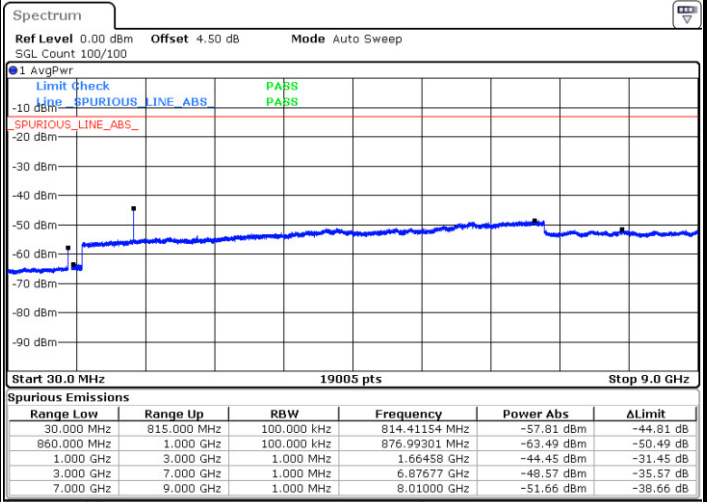

Date: 18.AUG.2017 22:52:30

LTE Band 26 / 5MHz

Highest Channel / QPSK

Date: 18 AUG 2017 22:53:52

Highest Channel / 16QAM

Date: 18 AUG 2017 22:54:20

LTE Band 26 / 10MHz

Lowest Channel / QPSK

Date: 18 AUG 2017 23:12:09

Lowest Channel / 16QAM

Date: 18 AUG 2017 23:12:34

LTE Band 26 / 10MHz

Middle Channel / QPSK

Middle Channel / 16QAM

Date: 18.AUG.2017 23:14:40

Date: 18.AUG.2017 23:14:15

Highest Channel / QPSK

Highest Channel / 16QAM

Date: 18.AUG.2017 23:15:08

Date: 18.AUG.2017 23:15:49

LTE Band 26 / 15MHz

Lowest Channel / QPSK

Lowest Channel / 16QAM

Date: 18 AUG.2017 23:50:41

Date: 18 AUG.2017 23:51:09

Middle Channel / QPSK

Middle Channel / 16QAM

Date: 18 AUG.2017 23:52:52

Date: 18 AUG.2017 23:52:27

LTE Band 26 / 15MHz

Highest Channel / QPSK

Highest Channel / 16QAM