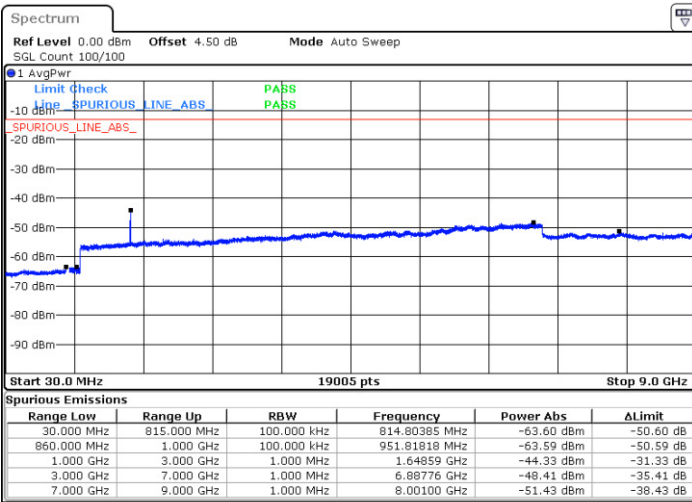

Highest Channel / QPSK

Highest Channel / 16QAM

Date: 17.AUG.2017 22:27:46

Date: 17.AUG.2017 22:26:51

LTE Band 26 / 1.4MHz

Lowest Channel / QPSK

Date: 18 AUG.2017 21:51:59

Lowest Channel / 16QAM

Date: 18 AUG.2017 21:52:27

Middle Channel / QPSK

Date: 18 AUG.2017 21:54:39

Middle Channel / 16QAM

Date: 18 AUG.2017 21:53:53

LTE Band 26 / 1.4MHz

Highest Channel / QPSK

Highest Channel / 16QAM

Date: 18 AUG 2017 21:55:07

Date: 18 AUG 2017 21:55:41

LTE Band 26 / 3MHz

Lowest Channel / QPSK

Lowest Channel / 16QAM

Date: 18 AUG 2017 22:27:43

Date: 18 AUG 2017 22:28:07

LTE Band 26 / 3MHz