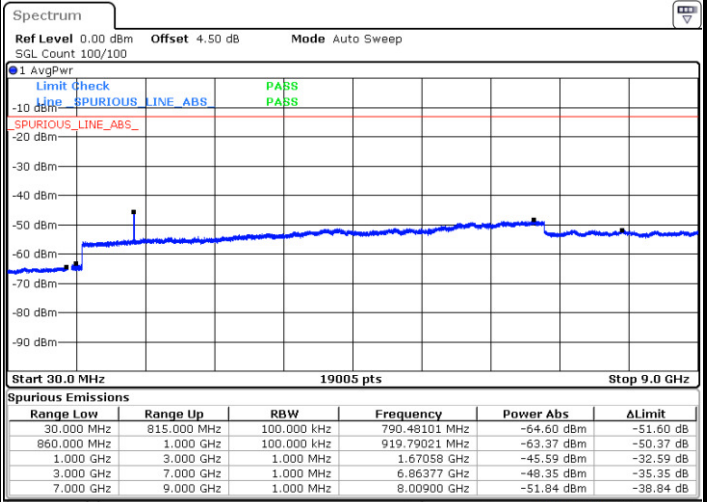

Date: 18 AUG.2017 22:34:34