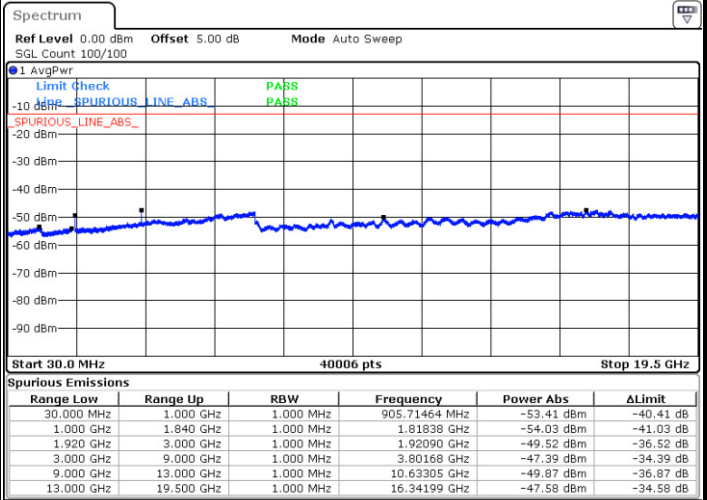

LTE Band 25 / 15MHz

Lowest Channel / QPSK

Lowest Channel / 16QAM

Date: 17.AUG.2017 21:48:04

Date: 17.AUG.2017 21:47:08

Middle Channel / QPSK

Middle Channel / 16QAM

Date: 17.AUG.2017 21:48:59

Date: 17.AUG.2017 21:49:55

LTE Band 25 / 15MHz

Highest Channel / QPSK

Highest Channel / 16QAM

Date: 17.AUG.2017 22:02:35

Date: 17.AUG.2017 22:01:40

LTE Band 25 / 20MHz

Lowest Channel / QPSK