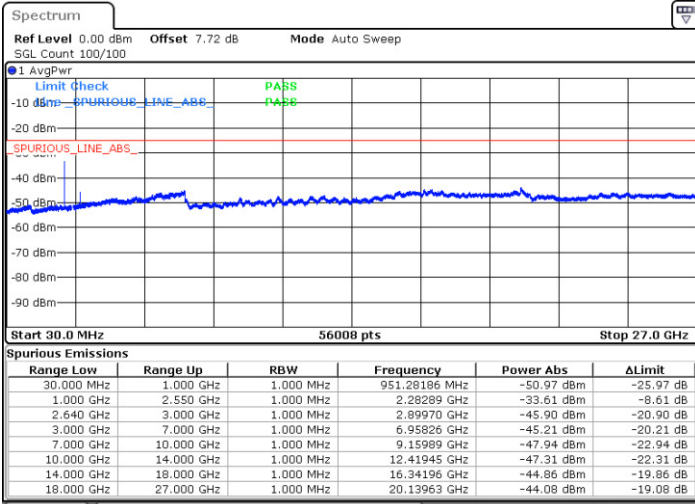

LTE Band 38 / 5MHz

Highest Channel / QPSK

Date: 18.AUG.2017 12:13:04

Highest Channel / 16QAM

Date: 18.AUG.2017 12:14:00

LTE Band 38 / 10MHz

Lowest Channel / QPSK

Date: 18.AUG.2017 12:14:55

Lowest Channel / 16QAM

Date: 18.AUG.2017 12:15:51

LTE Band 38 / 10MHz

Middle Channel / QPSK

Date: 18 AUG 2017 12:16:46

Middle Channel / 16QAM

Date: 18 AUG 2017 14:06:17

Highest Channel / QPSK

Date: 18 AUG 2017 12:18:37

Highest Channel / 16QAM

Date: 18 AUG 2017 12:19:33

LTE Band 38 / 15MHz

Lowest Channel / QPSK

Date: 18 AUG 2017 12:20:29

Lowest Channel / 16QAM

Date: 18 AUG 2017 14:10:25