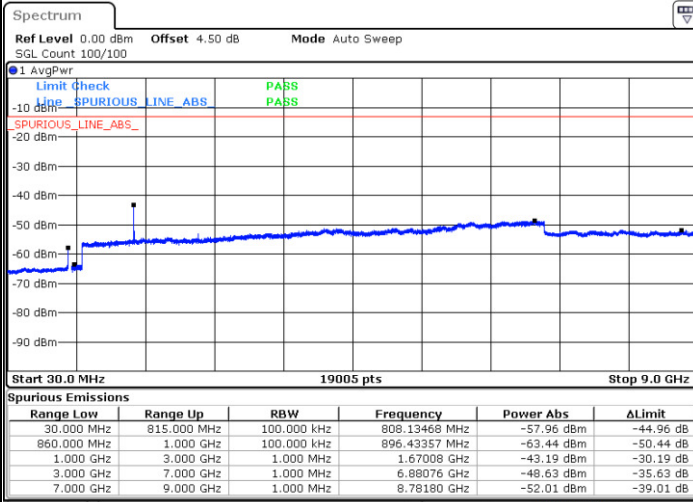

Highest Channel / QPSK

Highest Channel / 16QAM

Date: 18.AUG.2017 23:15:08

Date: 18.AUG.2017 23:15:49

LTE Band 26 / 15MHz

Lowest Channel / QPSK

Lowest Channel / 16QAM

Date: 18 AUG.2017 23:50:41

Date: 18 AUG.2017 23:51:09

Middle Channel / QPSK

Middle Channel / 16QAM

Date: 18 AUG.2017 23:52:52

Date: 18 AUG.2017 23:52:27

LTE Band 26 / 15MHz

Highest Channel / QPSK

Highest Channel / 16QAM