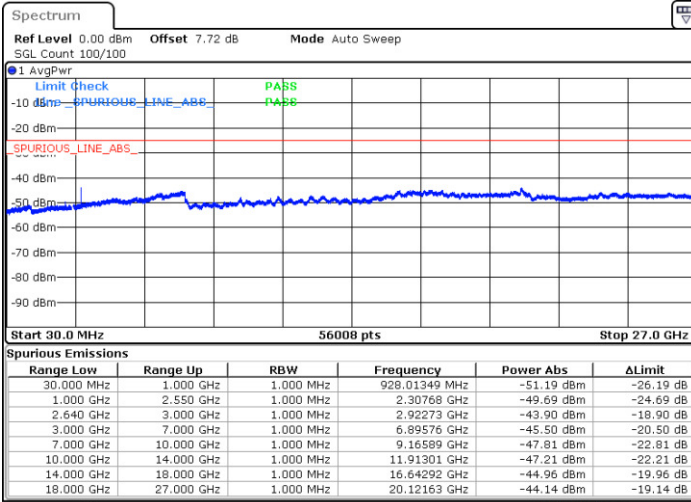

Lowest Channel / QPSK

Date: 18 AUG 2017 12:09:22

Lowest Channel / 16QAM

Date: 18 AUG 2017 13:56:31

Middle Channel / QPSK

Date: 18 AUG 2017 14:00:46

Middle Channel / 16QAM

Date: 18 AUG 2017 13:59:33

LTE Band 38 / 5MHz

Highest Channel / QPSK

Date: 18.AUG.2017 12:13:04

Highest Channel / 16QAM

Date: 18.AUG.2017 12:14:00

LTE Band 38 / 10MHz

Lowest Channel / QPSK

Date: 18.AUG.2017 12:14:55