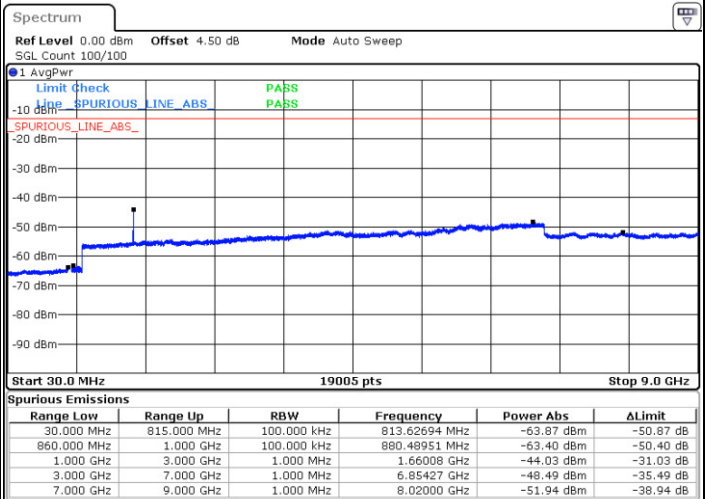

Date: 18 AUG 2017 23:12:09

Lowest Channel / 16QAM

Date: 18 AUG 2017 23:12:34

LTE Band 26 / 10MHz

Middle Channel / QPSK

Middle Channel / 16QAM

Date: 18.AUG.2017 23:14:40

Date: 18.AUG.2017 23:14:15

Highest Channel / QPSK

Highest Channel / 16QAM

Date: 18.AUG.2017 23:15:08

Date: 18.AUG.2017 23:15:49

LTE Band 26 / 15MHz

Lowest Channel / QPSK

Lowest Channel / 16QAM

Date: 18 AUG.2017 23:50:41

Date: 18 AUG.2017 23:51:09

Middle Channel / QPSK

Middle Channel / 16QAM

Date: 18 AUG.2017 23:52:52

Date: 18 AUG.2017 23:52:27

LTE Band 26 / 15MHz

Highest Channel / QPSK

Highest Channel / 16QAM