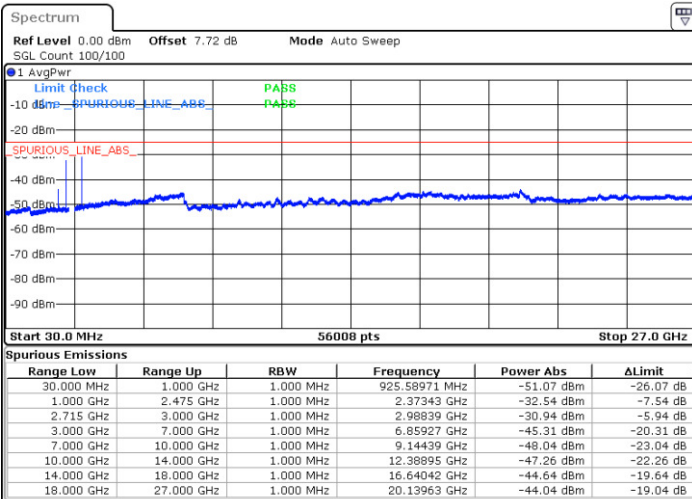

LTE Band 41 / 5MHz

Highest Channel / QPSK

Date: 18 AUG 2017 22:00:47

Highest Channel / 16QAM

Date: 18 AUG 2017 22:01:35

LTE Band 41 / 10MHz

Lowest Channel / QPSK

Date: 18 AUG 2017 22:03:57

Lowest Channel / 16QAM

Date: 18 AUG 2017 22:04:47

LTE Band 41 / 10MHz

Middle Channel / QPSK

Middle Channel / 16QAM

Date: 18.AUG.2017 22:08:18

Date: 18.AUG.2017 22:07:22

Highest Channel / QPSK

Highest Channel / 16QAM

Date: 18.AUG.2017 22:09:18

Date: 18.AUG.2017 22:10:22

LTE Band 41 / 15MHz

Lowest Channel / QPSK

Lowest Channel / 16QAM

Date: 18.AUG.2017 22:12:09

Date: 18.AUG.2017 22:13:21