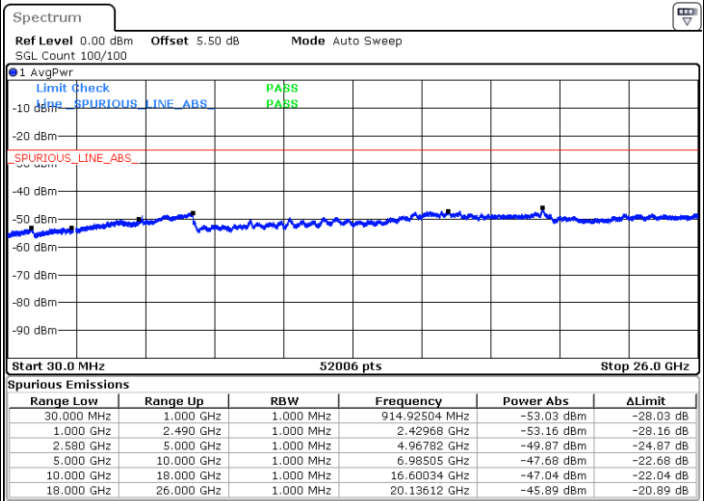

LTE Band7 / 15MHz

Highest Channel / QPSK

Date: 17.AUG.2017 11:19:02

Highest Channel / 16QAM

Date: 17.AUG.2017 11:19:50

LTE Band 7 / 20MHz

Lowest Channel / QPSK

Date: 17.AUG.2017 11:28:14

Lowest Channel / 16QAM

Date: 17.AUG.2017 11:27:26

LTE Band 7 / 20MHz

Middle Channel / QPSK

Middle Channel / 16QAM

Date: 17.AUG.2017 11:29:05

Date: 17.AUG.2017 11:29:52

Highest Channel / QPSK

Highest Channel / 16QAM

Date: 17.AUG.2017 11:31:29

Date: 17.AUG.2017 11:30:41

LTE Band 12 / 1.4MHz

Lowest Channel / QPSK

Date: 18.AUG.2017 09:15:04

Lowest Channel / 16QAM

Date: 18.AUG.2017 09:15:58