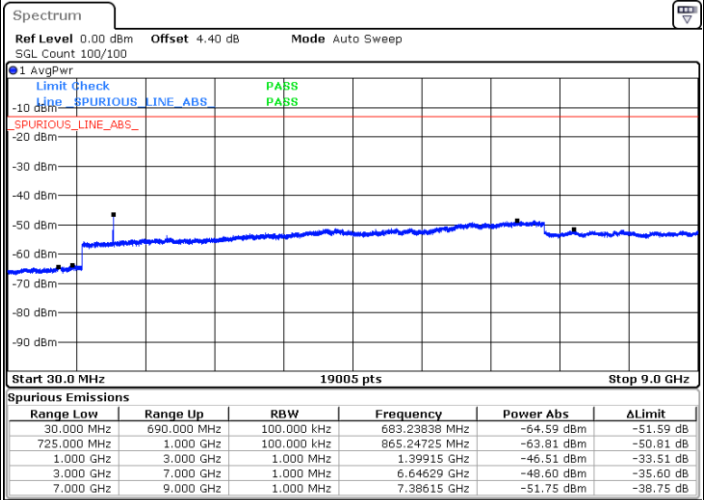

Middle Channel / 16QAM

Date: 18.AUG.2017 09:34:10

Date: 18.AUG.2017 09:33:16

Highest Channel / QPSK

Highest Channel / 16QAM

Date: 18.AUG.2017 09:35:05

Date: 18.AUG.2017 09:35:59

LTE Band 12 / 5MHz

Lowest Channel / QPSK

Lowest Channel / 16QAM

Date: 18.AUG.2017 09:47:51

Date: 18.AUG.2017 09:48:45

Middle Channel / QPSK

Middle Channel / 16QAM

Date: 18.AUG.2017 09:50:34

Date: 18.AUG.2017 09:49:39