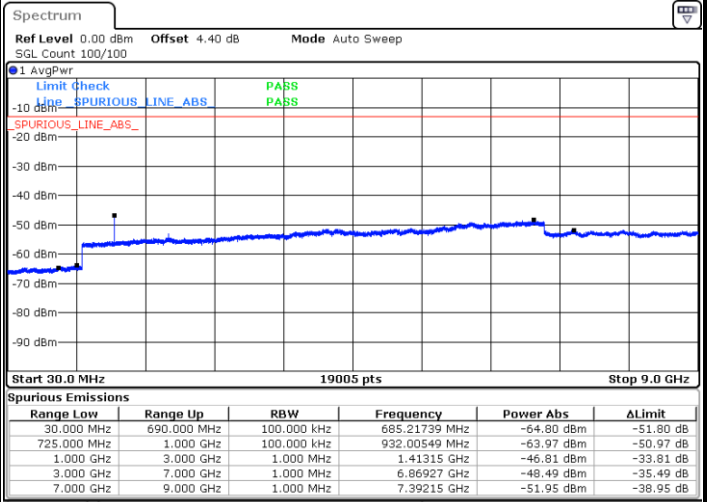

Middle Channel / QPSK

Date: 18.AUG.2017 09:17:47

Middle Channel / 16QAM

Date: 18.AUG.2017 09:16:53

LTE Band 12 / 1.4MHz

Highest Channel / QPSK

Date: 18.AUG.2017 09:18:41

Highest Channel / 16QAM

Date: 18.AUG.2017 09:19:35

LTE Band 12 / 3MHz

Lowest Channel / QPSK

Date: 18.AUG.2017 09:31:28

Lowest Channel / 16QAM

Date: 18.AUG.2017 09:32:22

LTE Band 12 / 3MHz

Middle Channel / QPSK

Middle Channel / 16QAM

Date: 18.AUG.2017 09:34:10

Date: 18.AUG.2017 09:33:16

Highest Channel / QPSK

Highest Channel / 16QAM

Date: 18.AUG.2017 09:35:05

Date: 18.AUG.2017 09:35:59

LTE Band 12 / 5MHz