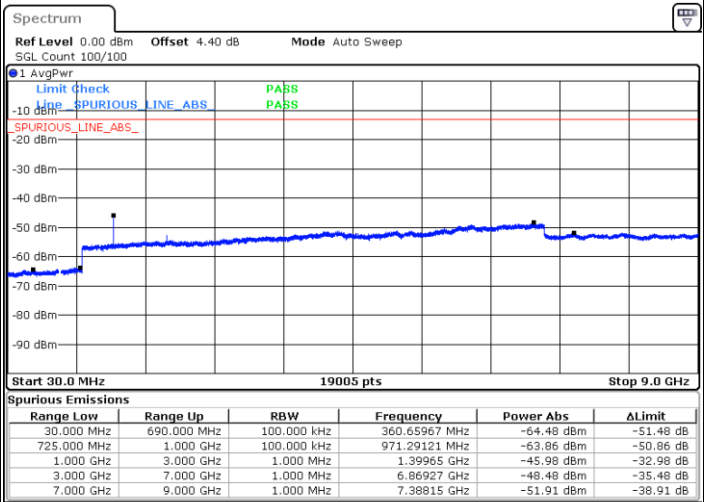

LTE Band 12 / 5MHz

Highest Channel / QPSK

Date: 18.AUG.2017 09:51:28

Highest Channel / 16QAM

Date: 18.AUG.2017 09:52:22

LTE Band 12 / 10MHz

Lowest Channel / QPSK

Date: 18.AUG.2017 10:04:14

Lowest Channel / 16QAM

Date: 18.AUG.2017 10:05:08

LTE Band 12 / 10MHz

Middle Channel / QPSK

Middle Channel / 16QAM

Date: 18.AUG.2017 10:06:57

Date: 18.AUG.2017 10:06:02

Highest Channel / QPSK

Highest Channel / 16QAM

Date: 18.AUG.2017 10:07:51

Date: 18.AUG.2017 10:08:45

LTE Band 13 / 5MHz

Lowest Channel / QPSK

Date: 18.AUG.2017 11:11:58

Lowest Channel / 16QAM

Date: 18.AUG.2017 11:11:04