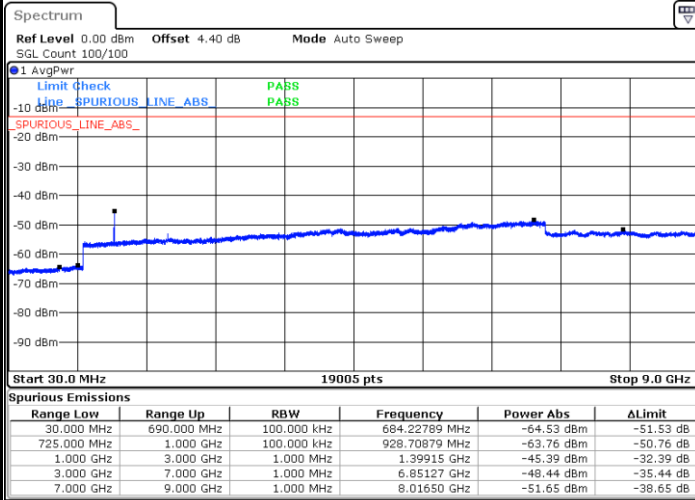

Middle Channel / 16QAM

Date: 18.AUG.2017 09:34:10

Date: 18.AUG.2017 09:33:16

Highest Channel / QPSK

Highest Channel / 16QAM

Date: 18.AUG.2017 09:35:05

Date: 18.AUG.2017 09:35:59

LTE Band 12 / 5MHz

Lowest Channel / QPSK

Lowest Channel / 16QAM

Date: 18.AUG.2017 09:47:51

Date: 18.AUG.2017 09:48:45

Middle Channel / QPSK

Middle Channel / 16QAM

Date: 18.AUG.2017 09:50:34

Date: 18.AUG.2017 09:49:39