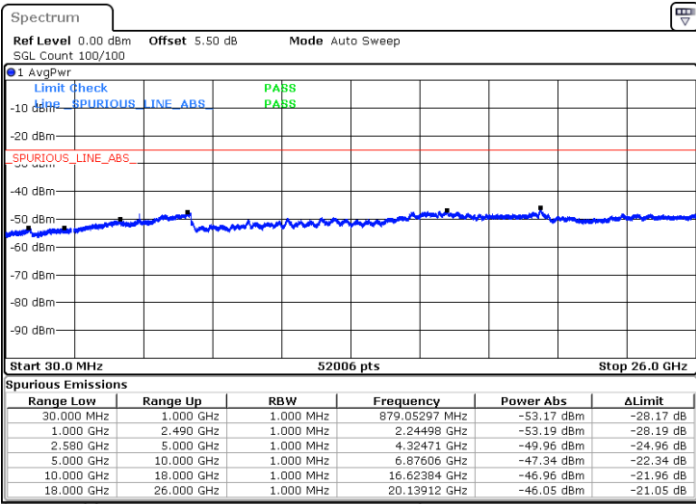

Lowest Channel / 16QAM

Date: 17.AUG.2017 10:35:46

LTE Band 5 / 10MHz

Middle Channel / QPSK

Middle Channel / 16QAM

Date: 17.AUG.2017 10:37:23

Date: 17.AUG.2017 10:38:18

Highest Channel / QPSK

Highest Channel / 16QAM

Date: 17.AUG.2017 10:46:28

Date: 17.AUG.2017 10:47:24

LTE Band 7 / 5MHz

Lowest Channel / QPSK

Lowest Channel / 16QAM

Date: 17.AUG.2017 10:57:32

Date: 17.AUG.2017 10:58:19

Middle Channel / QPSK

Middle Channel / 16QAM

Date: 17.AUG.2017 11:00:22

Date: 17.AUG.2017 10:59:06

LTE Band 7 / 5MHz

Highest Channel / QPSK

Date: 17.AUG.2017 11:01:08

Highest Channel / 16QAM