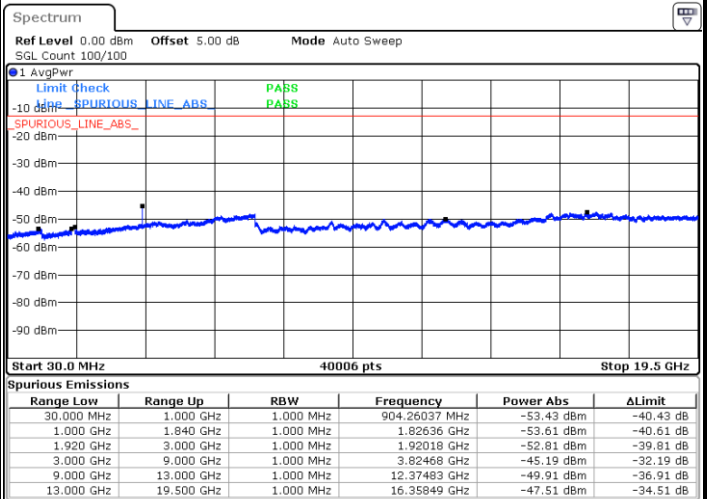

Middle Channel / 16QAM

Date: 17.AUG.2017 19:55:55

Date: 17.AUG.2017 19:54:59

LTE Band 25 / 1.4MHz

Highest Channel / QPSK

Date: 17.AUG.2017 20:08:10

Highest Channel / 16QAM

Date: 17.AUG.2017 20:07:15

LTE Band 25 / 3MHz

Lowest Channel / QPSK

Date: 17.AUG.2017 20:23:59

Lowest Channel / 16QAM

Date: 17.AUG.2017 20:23:04

LTE Band 25 / 3MHz

Middle Channel / QPSK

Middle Channel / 16QAM

Date: 17.AUG.2017 20:24:55

Date: 17.AUG.2017 20:25:50

Highest Channel / QPSK

Highest Channel / 16QAM

Date: 17.AUG.2017 20:29:32

Date: 17.AUG.2017 20:28:37

LTE Band 25 / 5MHz

Lowest Channel / QPSK