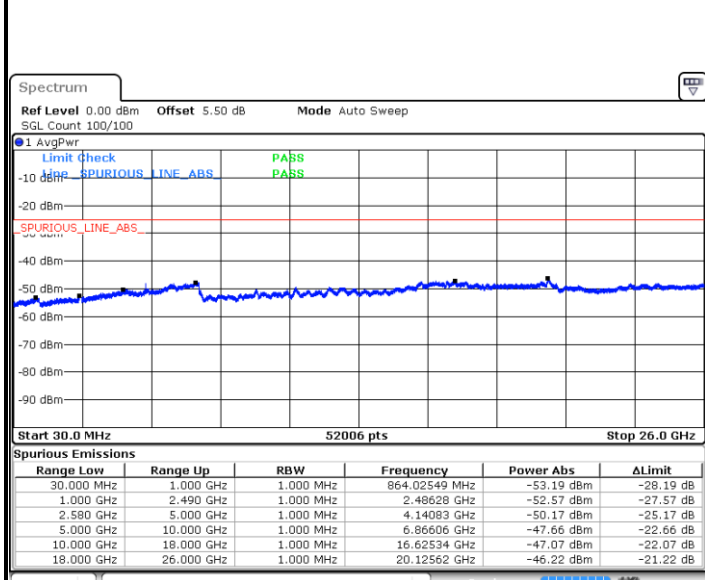

Highest Channel / 16QAM

Date: 17.AUG.2017 10:46:28

Date: 17.AUG.2017 10:47:24

LTE Band 7 / 5MHz

Lowest Channel / QPSK

Lowest Channel / 16QAM

Date: 17.AUG.2017 10:57:32

Date: 17.AUG.2017 10:58:19

Middle Channel / QPSK

Middle Channel / 16QAM

Date: 17.AUG.2017 11:00:22

Date: 17.AUG.2017 10:59:06

LTE Band 7 / 5MHz

Highest Channel / QPSK

Date: 17.AUG.2017 11:01:08

Highest Channel / 16QAM

Date: 17.AUG.2017 11:01:55

LTE Band 7 / 10MHz

Lowest Channel / QPSK

Date: 17.AUG.2017 11:06:14

Lowest Channel / 16QAM

Date: 17.AUG.2017 11:07:34

LTE Band 7 / 10MHz

Middle Channel / QPSK

Middle Channel / 16QAM

Date: 17.AUG.2017 11:09:15

Date: 17.AUG.2017 11:08:22

Highest Channel / QPSK

Highest Channel / 16QAM

Date: 17.AUG.2017 11:10:02

Date: 17.AUG.2017 11:10:51

LTE Band 7 / 15MHz