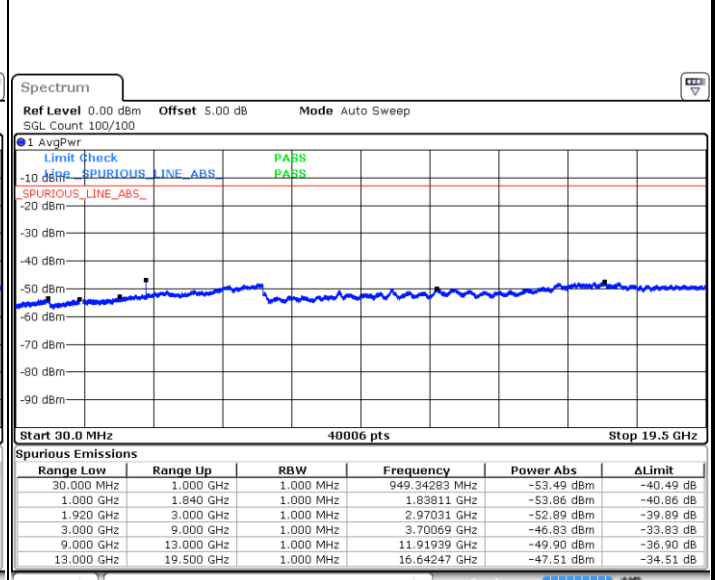

Middle Channel / QPSK

Middle Channel / 16QAM

LTE Band 25 / 1.4MHz

Lowest Channel / QPSK

Lowest Channel / 16QAM

Date: 17.AUG.2017 19:50:13

Date: 17.AUG.2017 19:51:09

Middle Channel / QPSK

Middle Channel / 16QAM

Date: 17.AUG.2017 19:55:55

Date: 17.AUG.2017 19:54:59

LTE Band 25 / 1.4MHz

Highest Channel / QPSK

Date: 17.AUG.2017 20:08:10

Highest Channel / 16QAM

Date: 17.AUG.2017 20:07:15

LTE Band 25 / 3MHz

Lowest Channel / QPSK

Date: 17.AUG.2017 20:23:59

Lowest Channel / 16QAM

Date: 17.AUG.2017 20:23:04

LTE Band 25 / 3MHz

Middle Channel / QPSK

Middle Channel / 16QAM

Date: 17.AUG.2017 20:24:55

Date: 17.AUG.2017 20:25:50

Highest Channel / QPSK

Highest Channel / 16QAM

Date: 17.AUG.2017 20:29:32

Date: 17.AUG.2017 20:28:37

LTE Band 25 / 5MHz

Lowest Channel / QPSK