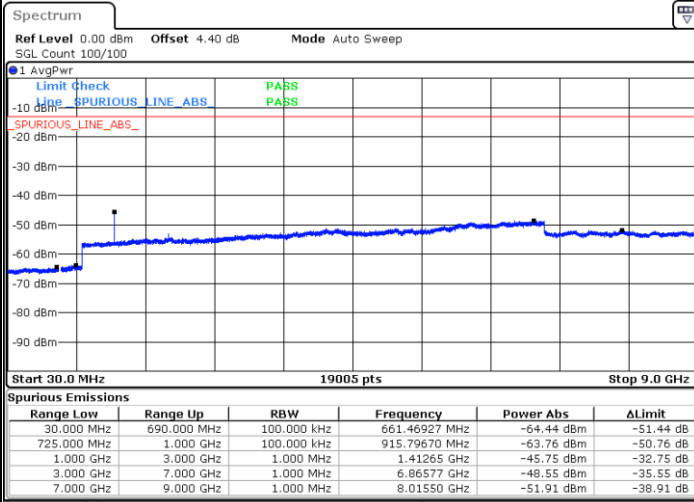

Middle Channel / QPSK

Date: 18.AUG.2017 09:17:47

Middle Channel / 16QAM

Date: 18.AUG.2017 09:16:53

LTE Band 12 / 1.4MHz

Highest Channel / QPSK

Date: 18.AUG.2017 09:18:41

Highest Channel / 16QAM

Date: 18.AUG.2017 09:19:35

LTE Band 12 / 3MHz

Lowest Channel / QPSK

Date: 18.AUG.2017 09:31:28

Lowest Channel / 16QAM

Date: 18.AUG.2017 09:32:22

LTE Band 12 / 3MHz

Middle Channel / QPSK

Middle Channel / 16QAM

Date: 18.AUG.2017 09:34:10

Date: 18.AUG.2017 09:33:16

Highest Channel / QPSK

Highest Channel / 16QAM

Date: 18.AUG.2017 09:35:05

Date: 18.AUG.2017 09:35:59

LTE Band 12 / 5MHz