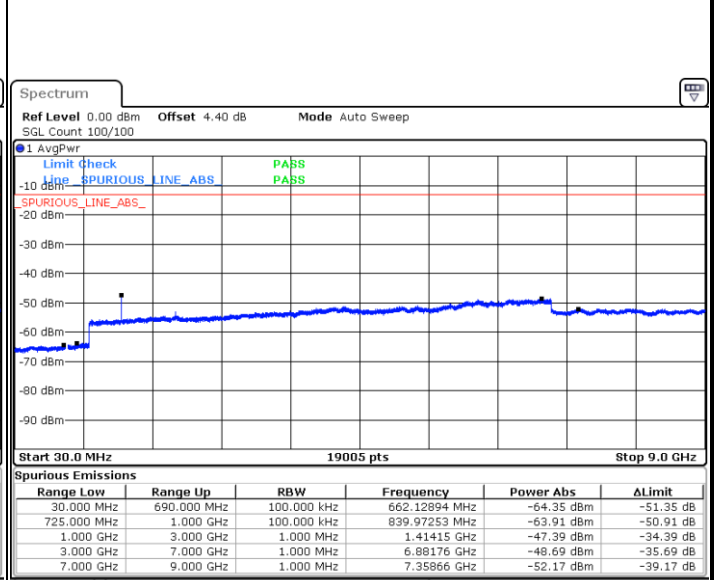

Lowest Channel / 16QAM

Date: 17.AUG.2017 11:27:26

LTE Band 7 / 20MHz

Middle Channel / QPSK

Middle Channel / 16QAM

Date: 17.AUG.2017 11:29:05

Date: 17.AUG.2017 11:29:52

Highest Channel / QPSK

Highest Channel / 16QAM

Date: 17.AUG.2017 11:31:29

Date: 17.AUG.2017 11:30:41

LTE Band 12 / 1.4MHz

Lowest Channel / QPSK

Date: 18.AUG.2017 09:15:04

Lowest Channel / 16QAM

Date: 18.AUG.2017 09:15:58

Middle Channel / QPSK

Date: 18.AUG.2017 09:17:47

Middle Channel / 16QAM

Date: 18.AUG.2017 09:16:53

LTE Band 12 / 1.4MHz

Highest Channel / QPSK

Date: 18.AUG.2017 09:18:41

Highest Channel / 16QAM