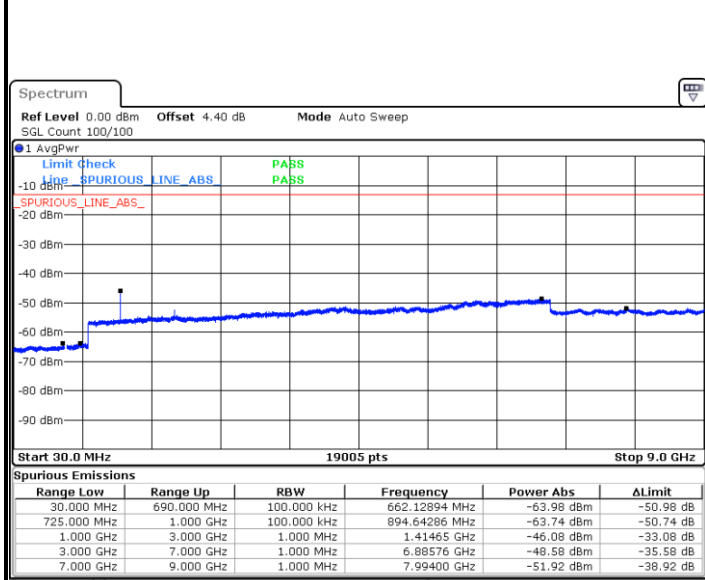

Lowest Channel / 16QAM

Date: 17.AUG.2017 11:27:26

LTE Band 7 / 20MHz

Middle Channel / QPSK

Middle Channel / 16QAM

Date: 17.AUG.2017 11:29:05

Date: 17.AUG.2017 11:29:52

Highest Channel / QPSK

Highest Channel / 16QAM

Date: 17.AUG.2017 11:31:29

Date: 17.AUG.2017 11:30:41

LTE Band 12 / 1.4MHz

Lowest Channel / QPSK

Date: 18.AUG.2017 09:15:04

Lowest Channel / 16QAM

Date: 18.AUG.2017 09:15:58

Middle Channel / QPSK

Date: 18.AUG.2017 09:17:47

Middle Channel / 16QAM

Date: 18.AUG.2017 09:16:53

LTE Band 12 / 1.4MHz

Highest Channel / QPSK

Date: 18.AUG.2017 09:18:41

Highest Channel / 16QAM