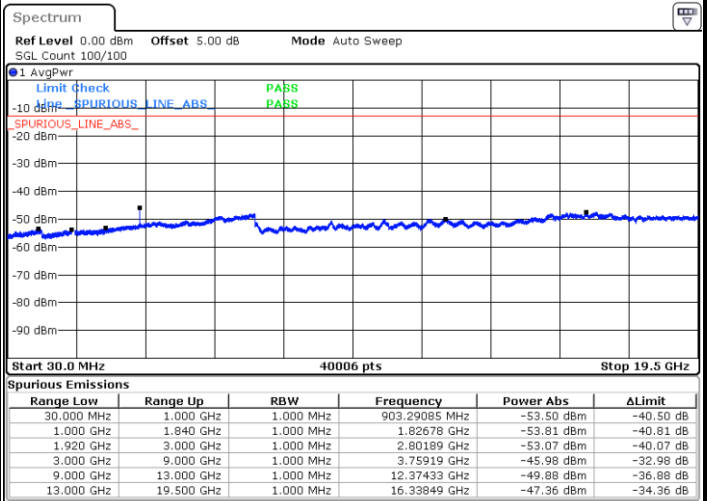

Middle Channel / QPSK

Date: 18.AUG.2017 11:13:31

Middle Channel / 16QAM

Date: 18.AUG.2017 11:14:26

LTE Band 13 / 5MHz

Highest Channel / QPSK

Highest Channel / 16QAM

LTE Band 13 / 10MHz

Middle Channel / QPSK

Middle Channel / 16QAM

LTE Band 25 / 1.4MHz

Lowest Channel / QPSK

Lowest Channel / 16QAM

Date: 17.AUG.2017 19:50:13

Date: 17.AUG.2017 19:51:09

Middle Channel / QPSK

Middle Channel / 16QAM

Date: 17.AUG.2017 19:55:55

Date: 17.AUG.2017 19:54:59

LTE Band 25 / 1.4MHz

Highest Channel / QPSK

Date: 17.AUG.2017 20:08:10

Highest Channel / 16QAM

Date: 17.AUG.2017 20:07:15