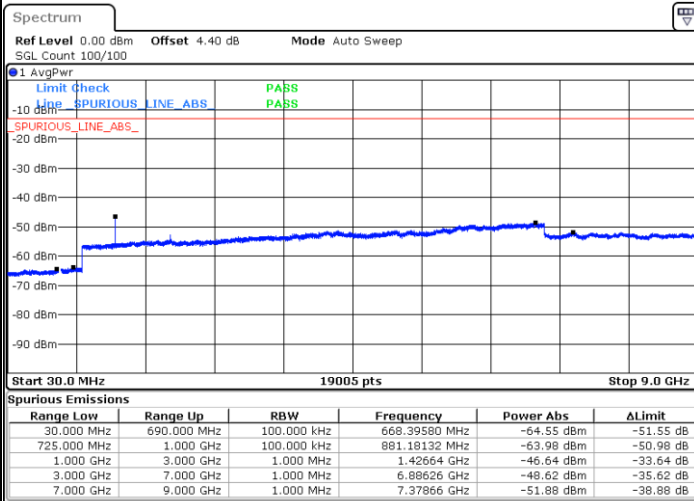

Date: 18.AUG.2017 09:19:35

LTE Band 12 / 3MHz

Lowest Channel / QPSK

Date: 18.AUG.2017 09:31:28

Lowest Channel / 16QAM

Date: 18.AUG.2017 09:32:22

LTE Band 12 / 3MHz

Middle Channel / QPSK

Middle Channel / 16QAM

Date: 18.AUG.2017 09:34:10

Date: 18.AUG.2017 09:33:16

Highest Channel / QPSK

Highest Channel / 16QAM

Date: 18.AUG.2017 09:35:05

Date: 18.AUG.2017 09:35:59

LTE Band 12 / 5MHz

Lowest Channel / QPSK

Lowest Channel / 16QAM

Date: 18.AUG.2017 09:47:51

Date: 18.AUG.2017 09:48:45

Middle Channel / QPSK

Middle Channel / 16QAM

Date: 18.AUG.2017 09:50:34

Date: 18.AUG.2017 09:49:39