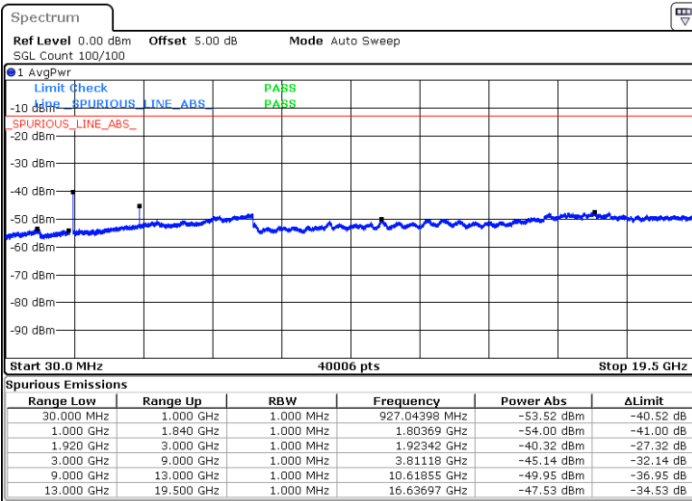

Highest Channel / QPSK

Highest Channel / 16QAM

Date: 17.AUG.2017 21:12:11

Date: 17.AUG.2017 21:11:16

LTE Band 25 / 10MHz

Lowest Channel / QPSK

Lowest Channel / 16QAM

Date: 17.AUG.2017 21:22:50

Date: 17.AUG.2017 21:21:54

LTE Band 25 / 10MHz

Middle Channel / QPSK

Middle Channel / 16QAM

Date: 17.AUG.2017 21:23:46

Date: 17.AUG.2017 21:24:41

Highest Channel / QPSK

Highest Channel / 16QAM