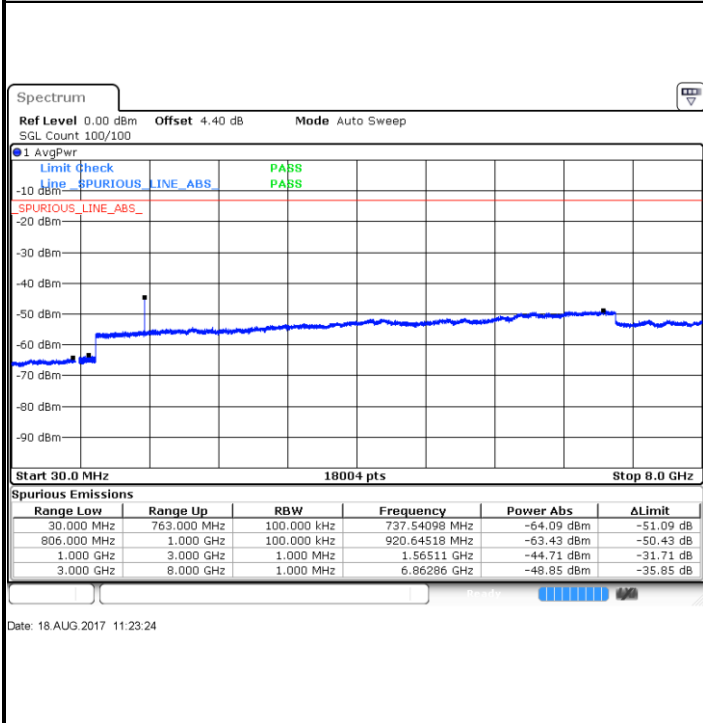

Highest Channel / 16QAM

Date: 18.AUG.2017 10:07:51

Date: 18.AUG.2017 10:08:45

LTE Band 13 / 5MHz

Lowest Channel / QPSK

Date: 18.AUG.2017 11:11:58

Lowest Channel / 16QAM

Date: 18.AUG.2017 11:11:04

Middle Channel / QPSK

Date: 18.AUG.2017 11:13:31

Middle Channel / 16QAM

Date: 18.AUG.2017 11:14:26

LTE Band 13 / 5MHz

Highest Channel / QPSK

Highest Channel / 16QAM

LTE Band 13 / 10MHz

Middle Channel / QPSK

Middle Channel / 16QAM

LTE Band 25 / 1.4MHz

Lowest Channel / QPSK

Lowest Channel / 16QAM

Date: 17.AUG.2017 19:50:13

Date: 17.AUG.2017 19:51:09

Middle Channel / QPSK

Middle Channel / 16QAM

Date: 17.AUG.2017 19:55:55

Date: 17.AUG.2017 19:54:59

LTE Band 25 / 1.4MHz

Highest Channel / QPSK

Date: 17.AUG.2017 20:08:10

Highest Channel / 16QAM

Date: 17.AUG.2017 20:07:15