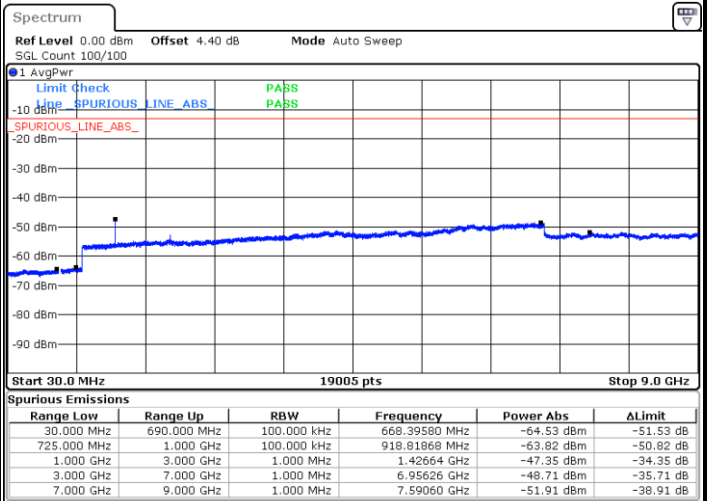

Date: 18.AUG.2017 09:19:35

LTE Band 12 / 3MHz

Lowest Channel / QPSK

Date: 18.AUG.2017 09:31:28

Lowest Channel / 16QAM

Date: 18.AUG.2017 09:32:22

LTE Band 12 / 3MHz

Middle Channel / QPSK

Middle Channel / 16QAM

Date: 18.AUG.2017 09:34:10

Date: 18.AUG.2017 09:33:16

Highest Channel / QPSK

Highest Channel / 16QAM

Date: 18.AUG.2017 09:35:05

Date: 18.AUG.2017 09:35:59

LTE Band 12 / 5MHz

Lowest Channel / QPSK

Lowest Channel / 16QAM

Date: 18.AUG.2017 09:47:51

Date: 18.AUG.2017 09:48:45

Middle Channel / QPSK

Middle Channel / 16QAM

Date: 18.AUG.2017 09:50:34

Date: 18.AUG.2017 09:49:39

LTE Band 12 / 5MHz

Highest Channel / QPSK

Date: 18.AUG.2017 09:51:28

Highest Channel / 16QAM

Date: 18.AUG.2017 09:52:22

LTE Band 12 / 10MHz

Lowest Channel / QPSK

Date: 18.AUG.2017 10:04:14