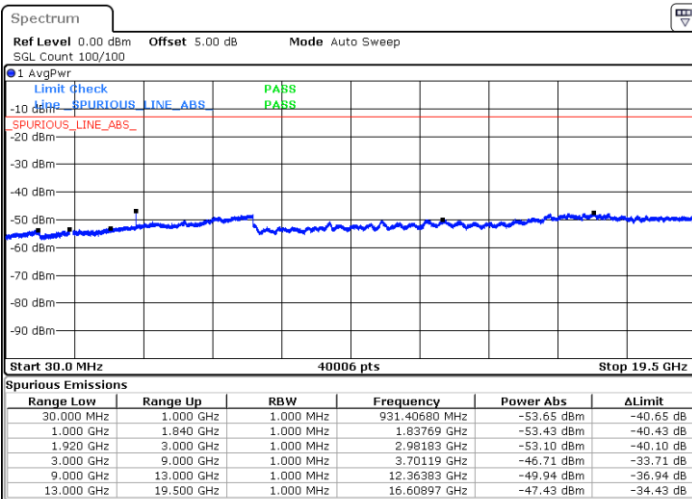

Lowest Channel / 16QAM

Date: 17.AUG.2017 20:57:42

Date: 17.AUG.2017 20:56:46

Middle Channel / QPSK

Middle Channel / 16QAM

Date: 17.AUG.2017 20:58:37

Date: 17.AUG.2017 20:59:33

LTE Band 25 / 5MHz

Highest Channel / QPSK

Highest Channel / 16QAM

Date: 17.AUG.2017 21:12:11

Date: 17.AUG.2017 21:11:16

LTE Band 25 / 10MHz

Lowest Channel / QPSK

Lowest Channel / 16QAM

Date: 17.AUG.2017 21:22:50

Date: 17.AUG.2017 21:21:54

LTE Band 25 / 10MHz

Middle Channel / QPSK

Middle Channel / 16QAM

Date: 17.AUG.2017 21:23:46

Date: 17.AUG.2017 21:24:41

Highest Channel / QPSK

Highest Channel / 16QAM