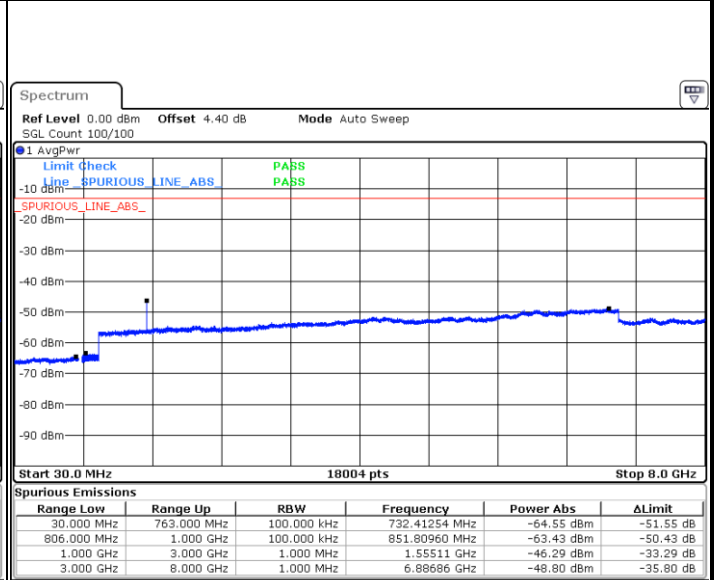

LTE Band 12 / 5MHz

Highest Channel / QPSK

Date: 18.AUG.2017 09:51:28

Highest Channel / 16QAM

Date: 18.AUG.2017 09:52:22

LTE Band 12 / 10MHz

Lowest Channel / QPSK

Date: 18.AUG.2017 10:04:14

Lowest Channel / 16QAM

Date: 18.AUG.2017 10:05:08

LTE Band 12 / 10MHz

Middle Channel / QPSK

Middle Channel / 16QAM

Date: 18.AUG.2017 10:06:57

Date: 18.AUG.2017 10:06:02

Highest Channel / QPSK

Highest Channel / 16QAM

Date: 18.AUG.2017 10:07:51

Date: 18.AUG.2017 10:08:45

LTE Band 13 / 5MHz

Lowest Channel / QPSK

Date: 18.AUG.2017 11:11:58

Lowest Channel / 16QAM

Date: 18.AUG.2017 11:11:04

Middle Channel / QPSK

Date: 18.AUG.2017 11:13:31

Middle Channel / 16QAM

Date: 18.AUG.2017 11:14:26

LTE Band 13 / 5MHz

Highest Channel / QPSK

Highest Channel / 16QAM

LTE Band 13 / 10MHz