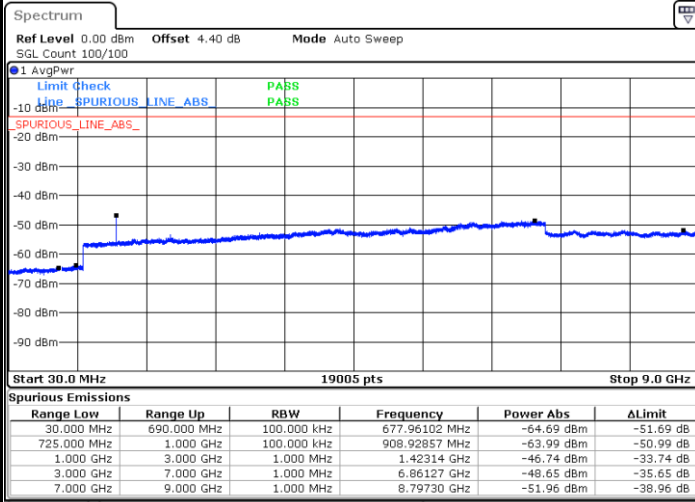

Middle Channel / 16QAM

Date: 18.AUG.2017 09:34:10

Date: 18.AUG.2017 09:33:16

Highest Channel / QPSK

Highest Channel / 16QAM

Date: 18.AUG.2017 09:35:05

Date: 18.AUG.2017 09:35:59

LTE Band 12 / 5MHz

Lowest Channel / QPSK

Lowest Channel / 16QAM

Date: 18.AUG.2017 09:47:51

Date: 18.AUG.2017 09:48:45

Middle Channel / QPSK

Middle Channel / 16QAM

Date: 18.AUG.2017 09:50:34

Date: 18.AUG.2017 09:49:39

LTE Band 12 / 5MHz

Highest Channel / QPSK

Date: 18.AUG.2017 09:51:28

Highest Channel / 16QAM

Date: 18.AUG.2017 09:52:22

LTE Band 12 / 10MHz

Lowest Channel / QPSK

Date: 18.AUG.2017 10:04:14