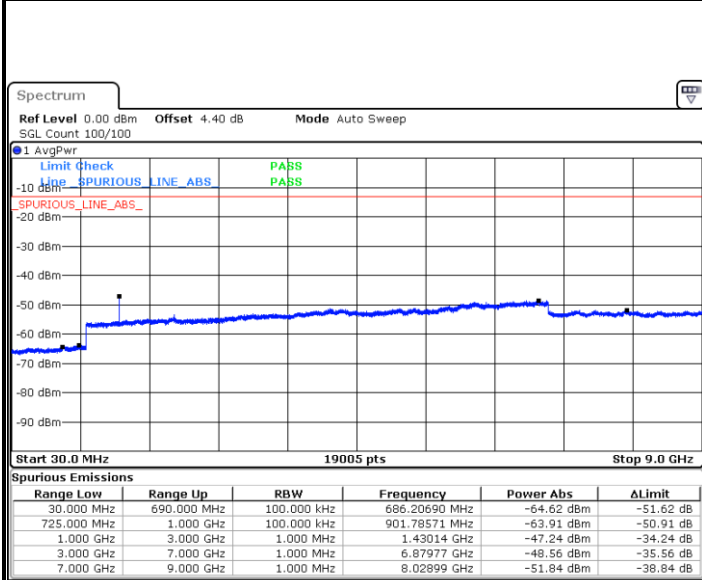

Highest Channel / 16QAM

Date: 17.AUG.2017 11:31:29

Date: 17.AUG.2017 11:30:41

LTE Band 12 / 1.4MHz

Lowest Channel / QPSK

Date: 18.AUG.2017 09:15:04

Lowest Channel / 16QAM

Date: 18.AUG.2017 09:15:58

Middle Channel / QPSK

Date: 18.AUG.2017 09:17:47

Middle Channel / 16QAM

Date: 18.AUG.2017 09:16:53

LTE Band 12 / 1.4MHz

Highest Channel / QPSK

Date: 18.AUG.2017 09:18:41

Highest Channel / 16QAM

Date: 18.AUG.2017 09:19:35

LTE Band 12 / 3MHz

Lowest Channel / QPSK

Date: 18.AUG.2017 09:31:28

Lowest Channel / 16QAM

Date: 18.AUG.2017 09:32:22

LTE Band 12 / 3MHz

Middle Channel / QPSK

Middle Channel / 16QAM

Date: 18.AUG.2017 09:34:10

Date: 18.AUG.2017 09:33:16

Highest Channel / QPSK

Highest Channel / 16QAM

Date: 18.AUG.2017 09:35:05

Date: 18.AUG.2017 09:35:59

LTE Band 12 / 5MHz