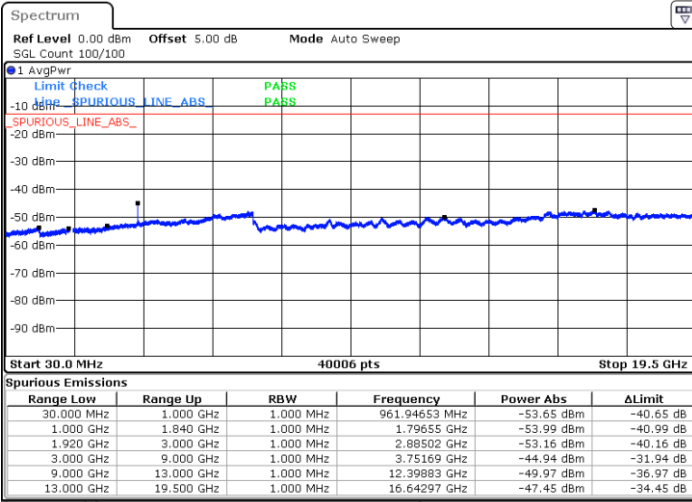

Lowest Channel / 16QAM

Date: 17.AUG.2017 20:57:42

Date: 17.AUG.2017 20:56:46

Middle Channel / QPSK

Middle Channel / 16QAM

Date: 17.AUG.2017 20:58:37

Date: 17.AUG.2017 20:59:33

LTE Band 25 / 5MHz

Highest Channel / QPSK

Highest Channel / 16QAM

Date: 17.AUG.2017 21:12:11

Date: 17.AUG.2017 21:11:16

LTE Band 25 / 10MHz

Lowest Channel / QPSK

Lowest Channel / 16QAM

Date: 17.AUG.2017 21:22:50

Date: 17.AUG.2017 21:21:54

LTE Band 25 / 10MHz

Middle Channel / QPSK

Middle Channel / 16QAM

Date: 17.AUG.2017 21:23:46

Date: 17.AUG.2017 21:24:41

Highest Channel / QPSK

Highest Channel / 16QAM