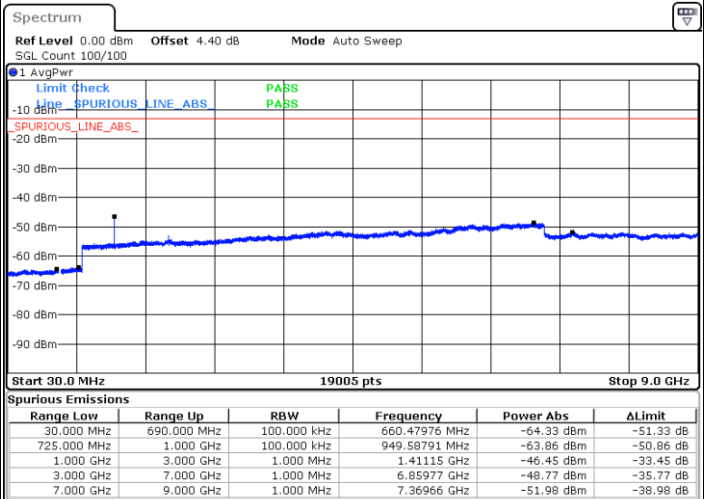

Middle Channel / 16QAM

Date: 18.AUG.2017 09:34:10

Date: 18.AUG.2017 09:33:16

Highest Channel / QPSK

Highest Channel / 16QAM

Date: 18.AUG.2017 09:35:05

Date: 18.AUG.2017 09:35:59

LTE Band 12 / 5MHz

Lowest Channel / QPSK

Lowest Channel / 16QAM

Date: 18.AUG.2017 09:47:51

Date: 18.AUG.2017 09:48:45

Middle Channel / QPSK

Middle Channel / 16QAM

Date: 18.AUG.2017 09:50:34

Date: 18.AUG.2017 09:49:39

LTE Band 12 / 5MHz

Highest Channel / QPSK

Date: 18.AUG.2017 09:51:28

Highest Channel / 16QAM

Date: 18.AUG.2017 09:52:22

LTE Band 12 / 10MHz

Lowest Channel / QPSK

Date: 18.AUG.2017 10:04:14

Lowest Channel / 16QAM

Date: 18.AUG.2017 10:05:08

LTE Band 12 / 10MHz

Middle Channel / QPSK

Middle Channel / 16QAM

Date: 18.AUG.2017 10:06:57

Date: 18.AUG.2017 10:06:02

Highest Channel / QPSK