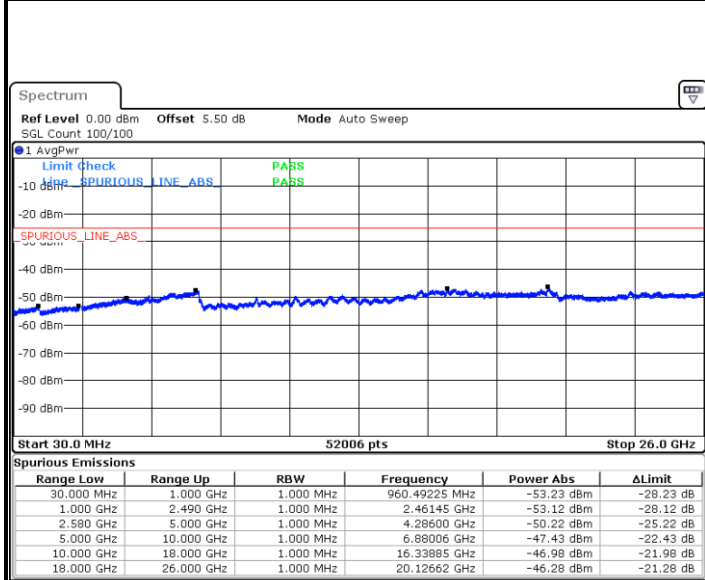

Highest Channel / 16QAM

Date: 17.AUG.2017 10:46:28

Date: 17.AUG.2017 10:47:24

LTE Band 7 / 5MHz

Lowest Channel / QPSK

Lowest Channel / 16QAM

Date: 17.AUG.2017 10:57:32

Date: 17.AUG.2017 10:58:19

Middle Channel / QPSK

Middle Channel / 16QAM

Date: 17.AUG.2017 11:00:22

Date: 17.AUG.2017 10:59:06

LTE Band 7 / 5MHz

Highest Channel / QPSK

Date: 17.AUG.2017 11:01:08

Highest Channel / 16QAM

Date: 17.AUG.2017 11:01:55

LTE Band 7 / 10MHz

Lowest Channel / QPSK

Date: 17.AUG.2017 11:06:14

Lowest Channel / 16QAM

Date: 17.AUG.2017 11:07:34

LTE Band 7 / 10MHz

Middle Channel / QPSK

Middle Channel / 16QAM

Date: 17.AUG.2017 11:09:15

Date: 17.AUG.2017 11:08:22

Highest Channel / QPSK

Highest Channel / 16QAM

Date: 17.AUG.2017 11:10:02

Date: 17.AUG.2017 11:10:51

LTE Band 7 / 15MHz