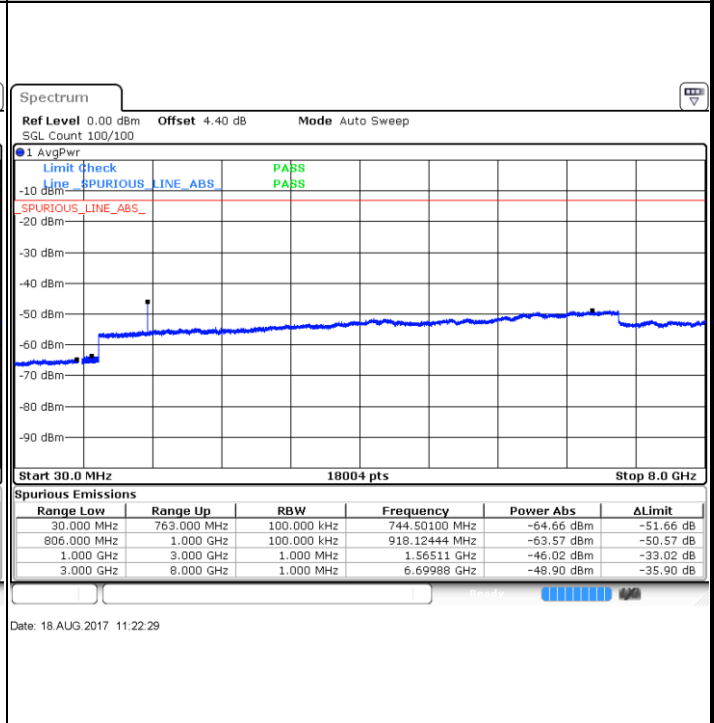

Highest Channel / 16QAM

Date: 18.AUG.2017 10:07:51

Date: 18.AUG.2017 10:08:45

LTE Band 13 / 5MHz

Lowest Channel / QPSK

Date: 18.AUG.2017 11:11:58

Lowest Channel / 16QAM

Date: 18.AUG.2017 11:11:04

Middle Channel / QPSK

Date: 18.AUG.2017 11:13:31

Middle Channel / 16QAM

Date: 18.AUG.2017 11:14:26

LTE Band 13 / 5MHz

Highest Channel / QPSK

Highest Channel / 16QAM

LTE Band 13 / 10MHz

Middle Channel / QPSK

Middle Channel / 16QAM

LTE Band 25 / 1.4MHz

Lowest Channel / QPSK

Lowest Channel / 16QAM

Date: 17.AUG.2017 19:50:13

Date: 17.AUG.2017 19:51:09

Middle Channel / QPSK

Middle Channel / 16QAM

Date: 17.AUG.2017 19:55:55

Date: 17.AUG.2017 19:54:59

LTE Band 25 / 1.4MHz

Highest Channel / QPSK

Date: 17.AUG.2017 20:08:10

Highest Channel / 16QAM

Date: 17.AUG.2017 20:07:15