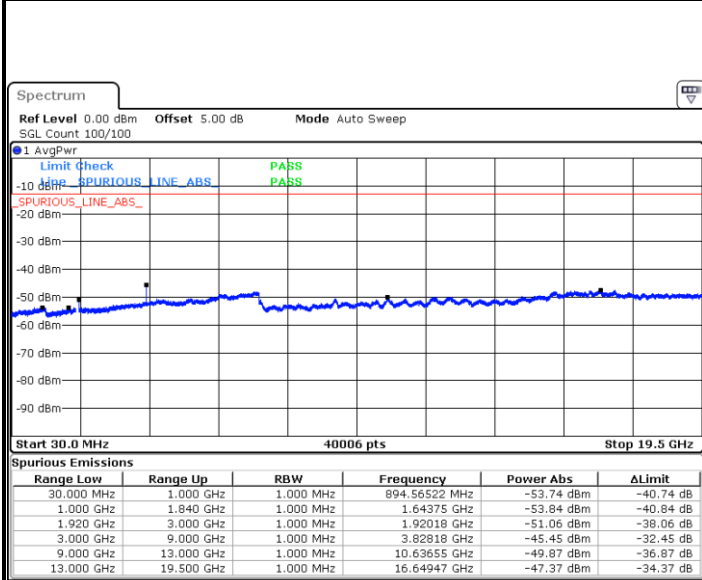

Middle Channel / QPSK

Middle Channel / 16QAM

LTE Band 25 / 1.4MHz

Lowest Channel / QPSK

Lowest Channel / 16QAM

Date: 17.AUG.2017 19:50:13

Date: 17.AUG.2017 19:51:09

Middle Channel / QPSK

Middle Channel / 16QAM

Date: 17.AUG.2017 19:55:55

Date: 17.AUG.2017 19:54:59

LTE Band 25 / 1.4MHz

Highest Channel / QPSK

Date: 17.AUG.2017 20:08:10

Highest Channel / 16QAM

Date: 17.AUG.2017 20:07:15

LTE Band 25 / 3MHz

Lowest Channel / QPSK

Date: 17.AUG.2017 20:23:59

Lowest Channel / 16QAM

Date: 17.AUG.2017 20:23:04

LTE Band 25 / 3MHz

Middle Channel / QPSK

Middle Channel / 16QAM