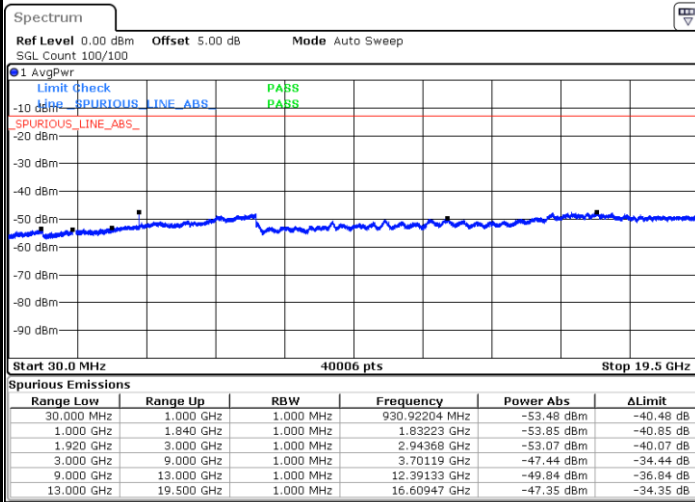

LTE Band 25 / 3MHz

Lowest Channel / QPSK

Date: 17.AUG.2017 20:23:59

Lowest Channel / 16QAM

Date: 17.AUG.2017 20:23:04

LTE Band 25 / 3MHz

Middle Channel / QPSK

Middle Channel / 16QAM

Date: 17.AUG.2017 20:24:55

Date: 17.AUG.2017 20:25:50

Highest Channel / QPSK

Highest Channel / 16QAM

Date: 17.AUG.2017 20:29:32

Date: 17.AUG.2017 20:28:37

LTE Band 25 / 5MHz

Lowest Channel / QPSK

Lowest Channel / 16QAM

Date: 17.AUG.2017 20:57:42

Date: 17.AUG.2017 20:56:46

Middle Channel / QPSK

Middle Channel / 16QAM

Date: 17.AUG.2017 20:58:37

Date: 17.AUG.2017 20:59:33

LTE Band 25 / 5MHz