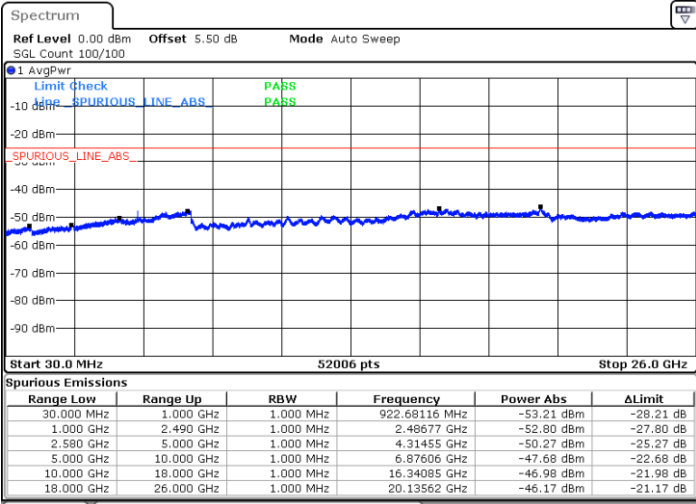

Lowest Channel / 16QAM

Date: 17.AUG.2017 10:35:46

LTE Band 5 / 10MHz

Middle Channel / QPSK

Middle Channel / 16QAM

Date: 17.AUG.2017 10:37:23

Date: 17.AUG.2017 10:38:18

Highest Channel / QPSK

Highest Channel / 16QAM

Date: 17.AUG.2017 10:46:28

Date: 17.AUG.2017 10:47:24

LTE Band 7 / 5MHz

Lowest Channel / QPSK

Lowest Channel / 16QAM

Date: 17.AUG.2017 10:57:32

Date: 17.AUG.2017 10:58:19

Middle Channel / QPSK

Middle Channel / 16QAM

Date: 17.AUG.2017 11:00:22

Date: 17.AUG.2017 10:59:06

LTE Band 7 / 5MHz

Highest Channel / QPSK

Date: 17.AUG.2017 11:01:08

Highest Channel / 16QAM