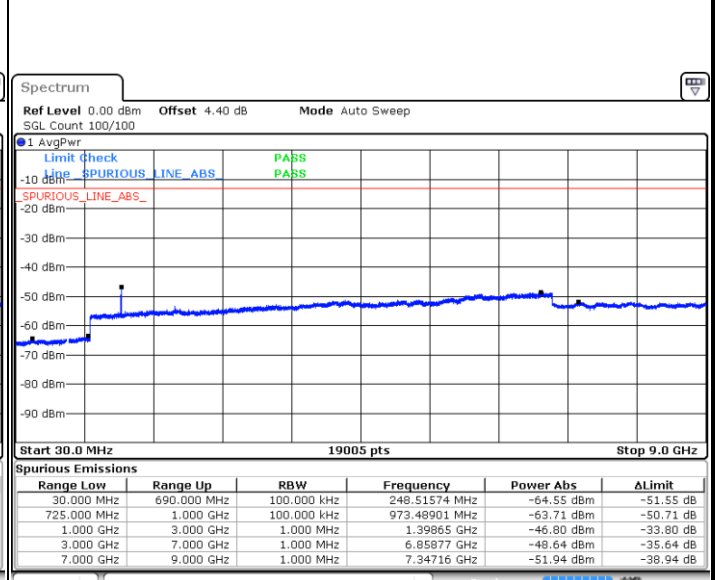

Highest Channel / 16QAM

Date: 17.AUG.2017 11:31:29

Date: 17.AUG.2017 11:30:41

LTE Band 12 / 1.4MHz

Lowest Channel / QPSK

Date: 18.AUG.2017 09:15:04

Lowest Channel / 16QAM

Date: 18.AUG.2017 09:15:58

Middle Channel / QPSK

Date: 18.AUG.2017 09:17:47

Middle Channel / 16QAM

Date: 18.AUG.2017 09:16:53

LTE Band 12 / 1.4MHz

Highest Channel / QPSK

Date: 18.AUG.2017 09:18:41

Highest Channel / 16QAM

Date: 18.AUG.2017 09:19:35

LTE Band 12 / 3MHz

Lowest Channel / QPSK

Date: 18.AUG.2017 09:31:28

Lowest Channel / 16QAM

Date: 18.AUG.2017 09:32:22

LTE Band 12 / 3MHz

Middle Channel / QPSK

Middle Channel / 16QAM

Date: 18.AUG.2017 09:34:10

Date: 18.AUG.2017 09:33:16

Highest Channel / QPSK

Highest Channel / 16QAM

Date: 18.AUG.2017 09:35:05

Date: 18.AUG.2017 09:35:59

LTE Band 12 / 5MHz