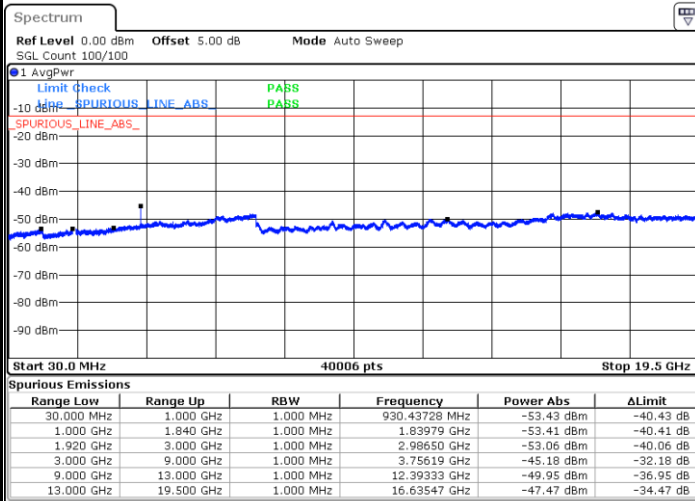

Date: 17.AUG.2017 20:24:55

Date: 17.AUG.2017 20:25:50

Highest Channel / QPSK

Highest Channel / 16QAM

Date: 17.AUG.2017 20:29:32

Date: 17.AUG.2017 20:28:37

LTE Band 25 / 5MHz

Lowest Channel / QPSK

Lowest Channel / 16QAM

Date: 17.AUG.2017 20:57:42

Date: 17.AUG.2017 20:56:46

Middle Channel / QPSK

Middle Channel / 16QAM

Date: 17.AUG.2017 20:58:37

Date: 17.AUG.2017 20:59:33

LTE Band 25 / 5MHz

Highest Channel / QPSK

Highest Channel / 16QAM

Date: 17.AUG.2017 21:12:11

Date: 17.AUG.2017 21:11:16

LTE Band 25 / 10MHz

Lowest Channel / QPSK

Lowest Channel / 16QAM

Date: 17.AUG.2017 21:22:50