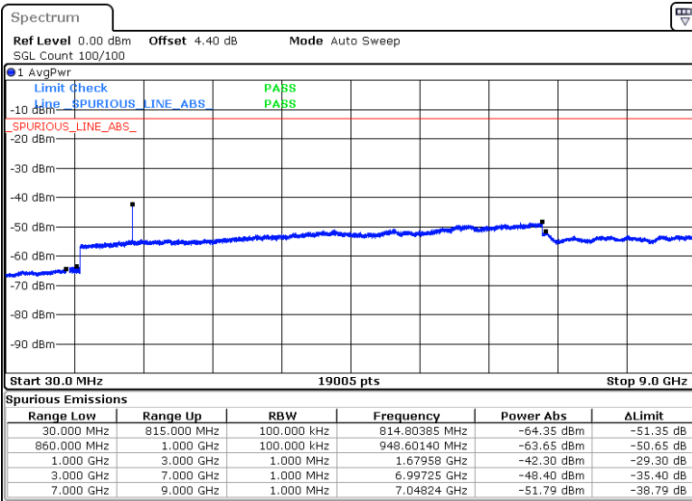

LTE Band 5 / 5MHz

Highest Channel / QPSK

Date: 17.AUG.2017 10:25:46

Highest Channel / 16QAM

Date: 17.AUG.2017 10:26:41

LTE Band 5 / 10MHz

Lowest Channel / QPSK

Date: 17.AUG.2017 10:34:50

Lowest Channel / 16QAM

Date: 17.AUG.2017 10:35:46

LTE Band 5 / 10MHz

Middle Channel / QPSK

Middle Channel / 16QAM

Date: 17.AUG.2017 10:37:23

Date: 17.AUG.2017 10:38:18

Highest Channel / QPSK

Highest Channel / 16QAM

Date: 17.AUG.2017 10:46:28

Date: 17.AUG.2017 10:47:24

LTE Band 7 / 5MHz

Lowest Channel / QPSK

Lowest Channel / 16QAM

Date: 17.AUG.2017 10:57:32

Date: 17.AUG.2017 10:58:19