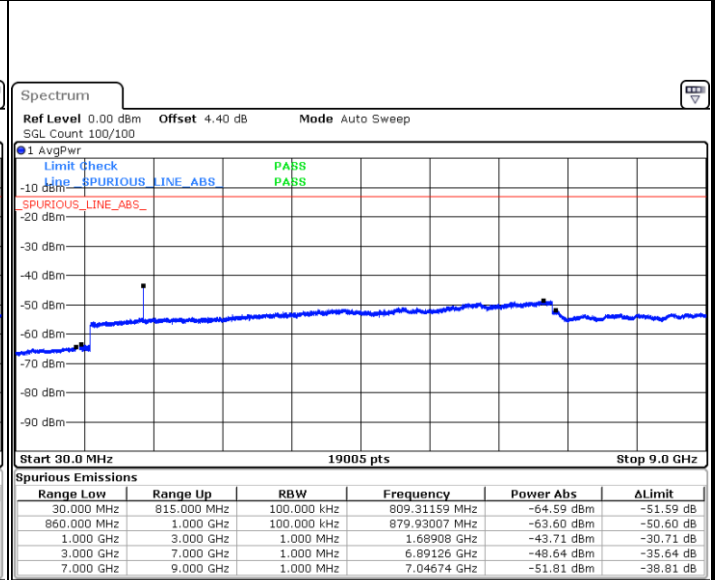

LTE Band 5 / 5MHz

Highest Channel / QPSK

Date: 17.AUG.2017 10:25:46

Highest Channel / 16QAM

Date: 17.AUG.2017 10:26:41

LTE Band 5 / 10MHz

Lowest Channel / QPSK

Date: 17.AUG.2017 10:34:50

Lowest Channel / 16QAM

Date: 17.AUG.2017 10:35:46

LTE Band 5 / 10MHz

Middle Channel / QPSK

Middle Channel / 16QAM

Date: 17.AUG.2017 10:37:23

Date: 17.AUG.2017 10:38:18

Highest Channel / QPSK

Highest Channel / 16QAM

Date: 17.AUG.2017 10:46:28

Date: 17.AUG.2017 10:47:24

LTE Band 7 / 5MHz

Lowest Channel / QPSK

Lowest Channel / 16QAM

Date: 17.AUG.2017 10:57:32

Date: 17.AUG.2017 10:58:19