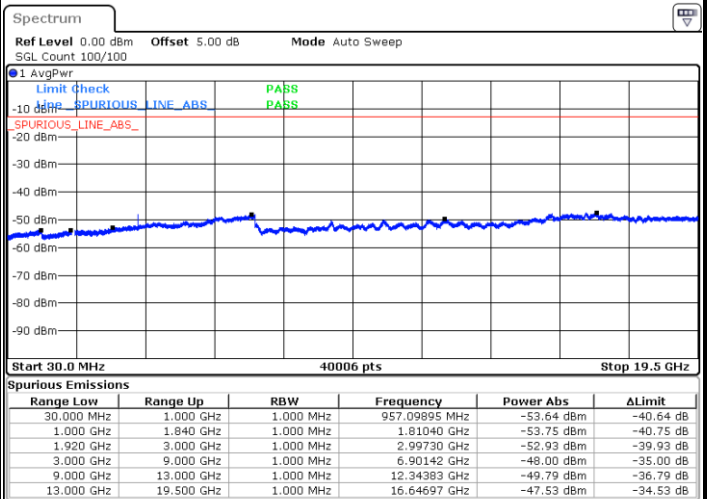

Lowest Channel / 16QAM

Date: 17.AUG.2017 20:57:42

Date: 17.AUG.2017 20:56:46

Middle Channel / QPSK

Middle Channel / 16QAM

Date: 17.AUG.2017 20:58:37

Date: 17.AUG.2017 20:59:33

LTE Band 25 / 5MHz

Highest Channel / QPSK

Highest Channel / 16QAM

Date: 17.AUG.2017 21:12:11

Date: 17.AUG.2017 21:11:16

LTE Band 25 / 10MHz

Lowest Channel / QPSK

Lowest Channel / 16QAM

Date: 17.AUG.2017 21:22:50

Date: 17.AUG.2017 21:21:54

LTE Band 25 / 10MHz

Middle Channel / QPSK

Middle Channel / 16QAM

Date: 17.AUG.2017 21:23:46

Date: 17.AUG.2017 21:24:41

Highest Channel / QPSK

Highest Channel / 16QAM