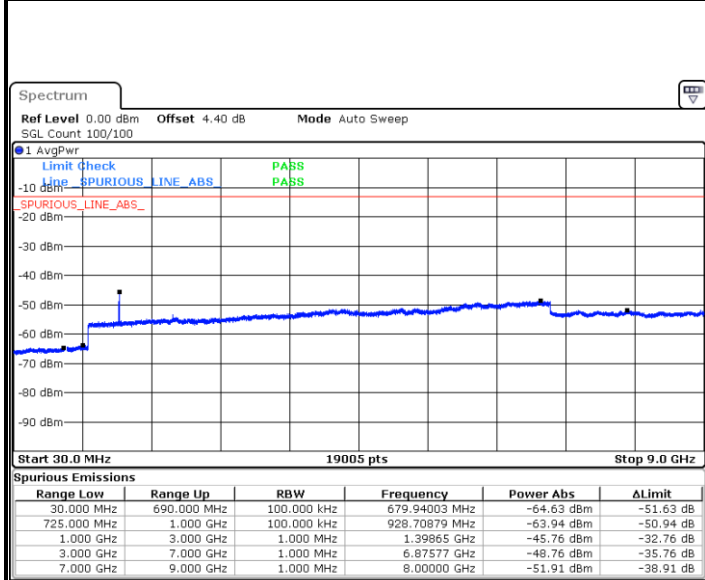

Lowest Channel / 16QAM

Date: 17.AUG.2017 11:27:26

LTE Band 7 / 20MHz

Middle Channel / QPSK

Middle Channel / 16QAM

Date: 17.AUG.2017 11:29:05

Date: 17.AUG.2017 11:29:52

Highest Channel / QPSK

Highest Channel / 16QAM

Date: 17.AUG.2017 11:31:29

Date: 17.AUG.2017 11:30:41

LTE Band 12 / 1.4MHz

Lowest Channel / QPSK

Date: 18.AUG.2017 09:15:04

Lowest Channel / 16QAM

Date: 18.AUG.2017 09:15:58

Middle Channel / QPSK

Date: 18.AUG.2017 09:17:47

Middle Channel / 16QAM

Date: 18.AUG.2017 09:16:53

LTE Band 12 / 1.4MHz

Highest Channel / QPSK

Date: 18.AUG.2017 09:18:41

Highest Channel / 16QAM