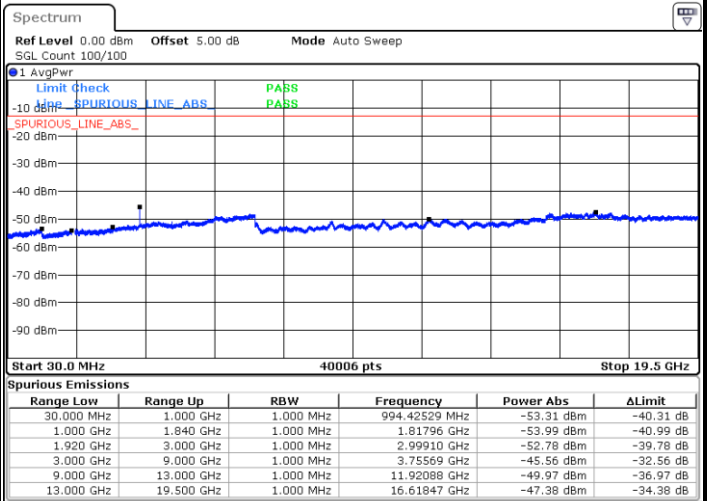

Date: 17.AUG.2017 20:24:55

Date: 17.AUG.2017 20:25:50

Highest Channel / QPSK

Highest Channel / 16QAM

Date: 17.AUG.2017 20:29:32

Date: 17.AUG.2017 20:28:37

LTE Band 25 / 5MHz

Lowest Channel / QPSK

Lowest Channel / 16QAM

Date: 17.AUG.2017 20:57:42

Date: 17.AUG.2017 20:56:46

Middle Channel / QPSK

Middle Channel / 16QAM

Date: 17.AUG.2017 20:58:37

Date: 17.AUG.2017 20:59:33

LTE Band 25 / 5MHz

Highest Channel / QPSK

Highest Channel / 16QAM

Date: 17.AUG.2017 21:12:11

Date: 17.AUG.2017 21:11:16

LTE Band 25 / 10MHz

Lowest Channel / QPSK

Lowest Channel / 16QAM

Date: 17.AUG.2017 21:22:50