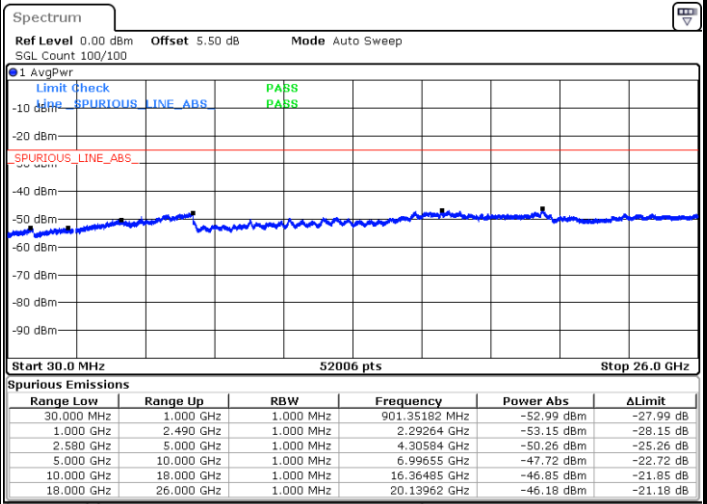

Lowest Channel / 16QAM

Date: 17.AUG.2017 10:35:46

LTE Band 5 / 10MHz

Middle Channel / QPSK

Middle Channel / 16QAM

Date: 17.AUG.2017 10:37:23

Date: 17.AUG.2017 10:38:18

Highest Channel / QPSK

Highest Channel / 16QAM

Date: 17.AUG.2017 10:46:28

Date: 17.AUG.2017 10:47:24

LTE Band 7 / 5MHz

Lowest Channel / QPSK

Lowest Channel / 16QAM

Date: 17.AUG.2017 10:57:32

Date: 17.AUG.2017 10:58:19

Middle Channel / QPSK

Middle Channel / 16QAM

Date: 17.AUG.2017 11:00:22

Date: 17.AUG.2017 10:59:06

LTE Band 7 / 5MHz

Highest Channel / QPSK

Date: 17.AUG.2017 11:01:08

Highest Channel / 16QAM