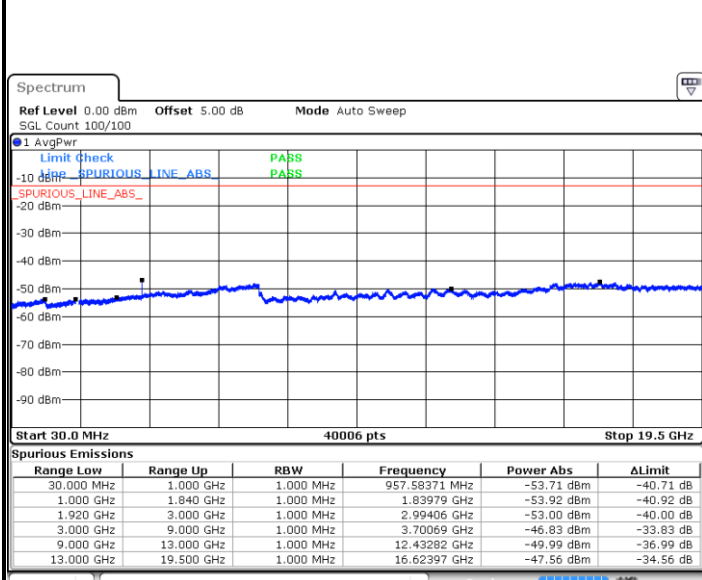

Middle Channel / QPSK

Middle Channel / 16QAM

LTE Band 25 / 1.4MHz

Lowest Channel / QPSK

Lowest Channel / 16QAM

Date: 17.AUG.2017 19:50:13

Date: 17.AUG.2017 19:51:09

Middle Channel / QPSK

Middle Channel / 16QAM

Date: 17.AUG.2017 19:55:55

Date: 17.AUG.2017 19:54:59

LTE Band 25 / 1.4MHz

Highest Channel / QPSK

Date: 17.AUG.2017 20:08:10

Highest Channel / 16QAM

Date: 17.AUG.2017 20:07:15

LTE Band 25 / 3MHz

Lowest Channel / QPSK

Date: 17.AUG.2017 20:23:59

Lowest Channel / 16QAM

Date: 17.AUG.2017 20:23:04

LTE Band 25 / 3MHz

Middle Channel / QPSK

Middle Channel / 16QAM