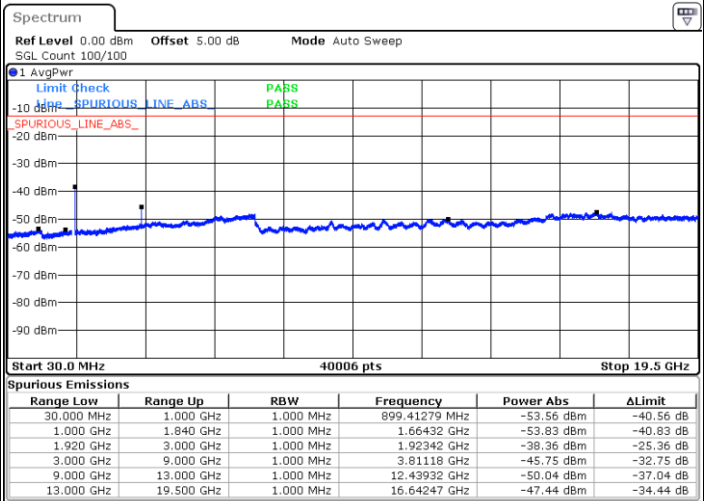

Date: 17.AUG.2017 21:36:27