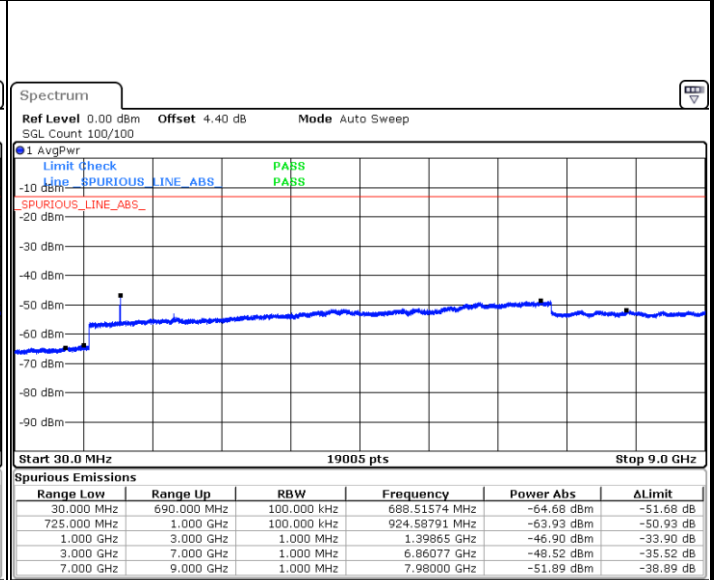

Lowest Channel / 16QAM

Date: 17.AUG.2017 11:27:26

LTE Band 7 / 20MHz

Middle Channel / QPSK

Middle Channel / 16QAM

Date: 17.AUG.2017 11:29:05

Date: 17.AUG.2017 11:29:52

Highest Channel / QPSK

Highest Channel / 16QAM

Date: 17.AUG.2017 11:31:29

Date: 17.AUG.2017 11:30:41

LTE Band 12 / 1.4MHz

Lowest Channel / QPSK

Date: 18.AUG.2017 09:15:04

Lowest Channel / 16QAM

Date: 18.AUG.2017 09:15:58

Middle Channel / QPSK

Date: 18.AUG.2017 09:17:47

Middle Channel / 16QAM

Date: 18.AUG.2017 09:16:53

LTE Band 12 / 1.4MHz

Highest Channel / QPSK

Date: 18.AUG.2017 09:18:41

Highest Channel / 16QAM