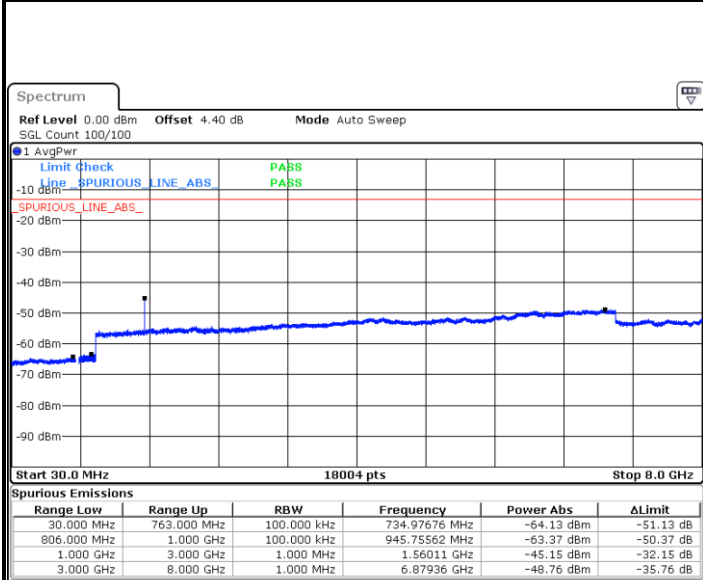

LTE Band 12 / 5MHz

Highest Channel / QPSK

Date: 18.AUG.2017 09:51:28

Highest Channel / 16QAM

Date: 18.AUG.2017 09:52:22

LTE Band 12 / 10MHz

Lowest Channel / QPSK

Date: 18.AUG.2017 10:04:14

Lowest Channel / 16QAM

Date: 18.AUG.2017 10:05:08

LTE Band 12 / 10MHz

Middle Channel / QPSK

Middle Channel / 16QAM

Date: 18.AUG.2017 10:06:57

Date: 18.AUG.2017 10:06:02

Highest Channel / QPSK

Highest Channel / 16QAM

Date: 18.AUG.2017 10:07:51

Date: 18.AUG.2017 10:08:45

LTE Band 13 / 5MHz

Lowest Channel / QPSK

Date: 18.AUG.2017 11:11:58

Lowest Channel / 16QAM

Date: 18.AUG.2017 11:11:04

Middle Channel / QPSK

Date: 18.AUG.2017 11:13:31

Middle Channel / 16QAM

Date: 18.AUG.2017 11:14:26

LTE Band 13 / 5MHz

Highest Channel / QPSK

Highest Channel / 16QAM

LTE Band 13 / 10MHz