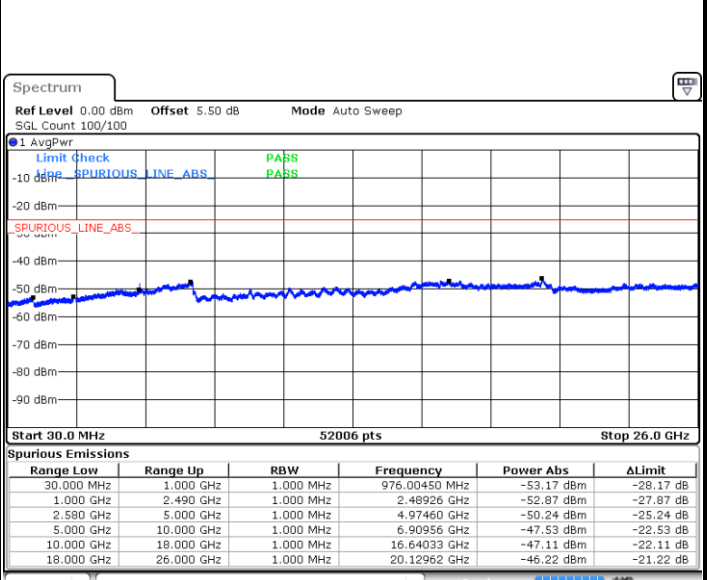

Middle Channel / QPSK

Middle Channel / 16QAM

Date: 17.AUG.2017 11:00:22

Date: 17.AUG.2017 10:59:06

LTE Band 7 / 5MHz

Highest Channel / QPSK

Date: 17.AUG.2017 11:01:08

Highest Channel / 16QAM

Date: 17.AUG.2017 11:01:55

LTE Band 7 / 10MHz

Lowest Channel / QPSK

Date: 17.AUG.2017 11:06:14

Lowest Channel / 16QAM

Date: 17.AUG.2017 11:07:34

LTE Band 7 / 10MHz

Middle Channel / QPSK

Middle Channel / 16QAM

Date: 17.AUG.2017 11:09:15

Date: 17.AUG.2017 11:08:22

Highest Channel / QPSK

Highest Channel / 16QAM

Date: 17.AUG.2017 11:10:02

Date: 17.AUG.2017 11:10:51

LTE Band 7 / 15MHz