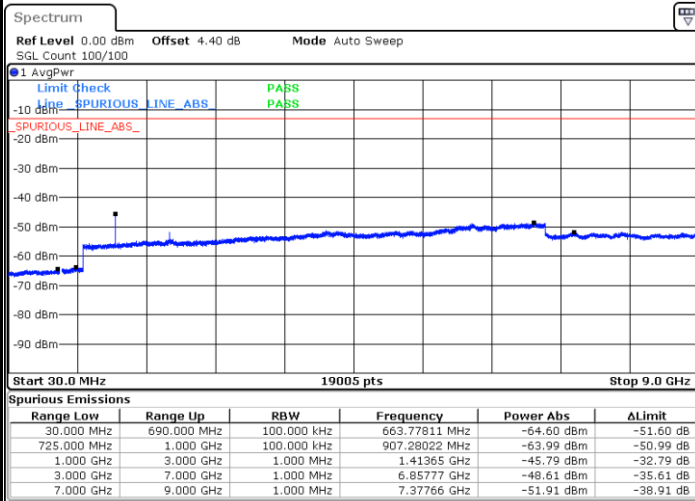

LTE Band 12 / 5MHz

Highest Channel / QPSK

Date: 18.AUG.2017 09:51:28

Highest Channel / 16QAM

Date: 18.AUG.2017 09:52:22

LTE Band 12 / 10MHz

Lowest Channel / QPSK

Date: 18.AUG.2017 10:04:14

Lowest Channel / 16QAM

Date: 18.AUG.2017 10:05:08

LTE Band 12 / 10MHz

Middle Channel / QPSK

Middle Channel / 16QAM

Date: 18.AUG.2017 10:06:57

Date: 18.AUG.2017 10:06:02

Highest Channel / QPSK

Highest Channel / 16QAM

Date: 18.AUG.2017 10:07:51

Date: 18.AUG.2017 10:08:45

LTE Band 13 / 5MHz

Lowest Channel / QPSK

Date: 18.AUG.2017 11:11:58

Lowest Channel / 16QAM

Date: 18.AUG.2017 11:11:04

Middle Channel / QPSK

Date: 18.AUG.2017 11:13:31

Middle Channel / 16QAM

Date: 18.AUG.2017 11:14:26

LTE Band 13 / 5MHz

Highest Channel / QPSK

Highest Channel / 16QAM

LTE Band 13 / 10MHz