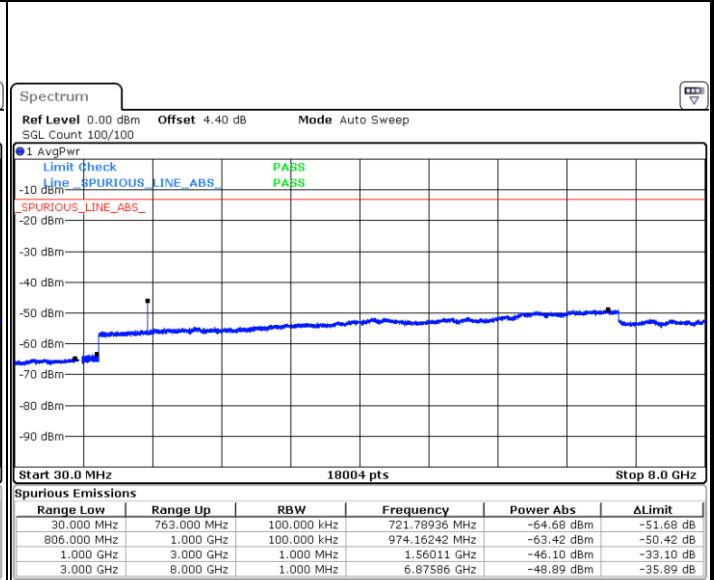

LTE Band 12 / 5MHz

Highest Channel / QPSK

Date: 18.AUG.2017 09:51:28

Highest Channel / 16QAM

Date: 18.AUG.2017 09:52:22

LTE Band 12 / 10MHz

Lowest Channel / QPSK

Date: 18.AUG.2017 10:04:14

Lowest Channel / 16QAM

Date: 18.AUG.2017 10:05:08

LTE Band 12 / 10MHz

Middle Channel / QPSK

Middle Channel / 16QAM

Date: 18.AUG.2017 10:06:57

Date: 18.AUG.2017 10:06:02

Highest Channel / QPSK

Highest Channel / 16QAM

Date: 18.AUG.2017 10:07:51

Date: 18.AUG.2017 10:08:45

LTE Band 13 / 5MHz

Lowest Channel / QPSK

Date: 18.AUG.2017 11:11:58

Lowest Channel / 16QAM

Date: 18.AUG.2017 11:11:04

Middle Channel / QPSK

Date: 18.AUG.2017 11:13:31

Middle Channel / 16QAM

Date: 18.AUG.2017 11:14:26

LTE Band 13 / 5MHz

Highest Channel / QPSK

Highest Channel / 16QAM

LTE Band 13 / 10MHz