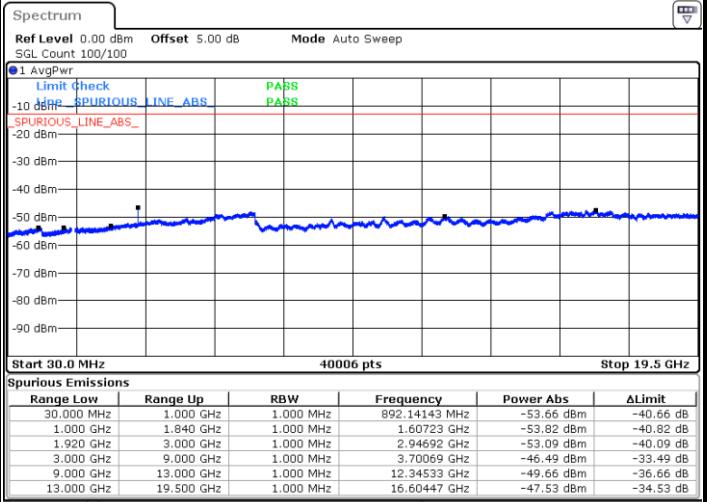

Middle Channel / QPSK

Date: 18.AUG.2017 11:13:31

Middle Channel / 16QAM

Date: 18.AUG.2017 11:14:26

LTE Band 13 / 5MHz

Highest Channel / QPSK

Highest Channel / 16QAM

LTE Band 13 / 10MHz

Middle Channel / QPSK

Middle Channel / 16QAM

LTE Band 25 / 1.4MHz

Lowest Channel / QPSK

Lowest Channel / 16QAM

Date: 17.AUG.2017 19:50:13

Date: 17.AUG.2017 19:51:09

Middle Channel / QPSK

Middle Channel / 16QAM

Date: 17.AUG.2017 19:55:55

Date: 17.AUG.2017 19:54:59

LTE Band 25 / 1.4MHz

Highest Channel / QPSK

Date: 17.AUG.2017 20:08:10

Highest Channel / 16QAM

Date: 17.AUG.2017 20:07:15