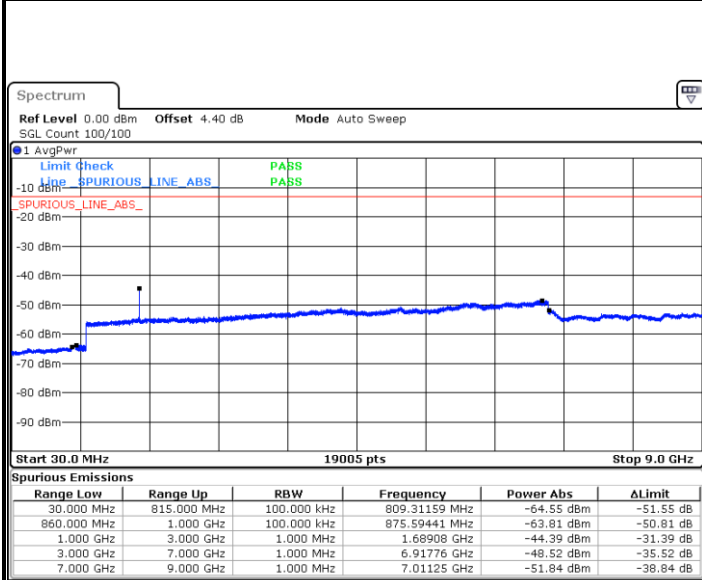

LTE Band 5 / 5MHz

Highest Channel / QPSK

Date: 17.AUG.2017 10:25:46

Highest Channel / 16QAM

Date: 17.AUG.2017 10:26:41

LTE Band 5 / 10MHz

Lowest Channel / QPSK

Date: 17.AUG.2017 10:34:50

Lowest Channel / 16QAM

Date: 17.AUG.2017 10:35:46

LTE Band 5 / 10MHz

Middle Channel / QPSK

Middle Channel / 16QAM

Date: 17.AUG.2017 10:37:23

Date: 17.AUG.2017 10:38:18

Highest Channel / QPSK

Highest Channel / 16QAM

Date: 17.AUG.2017 10:46:28

Date: 17.AUG.2017 10:47:24

LTE Band 7 / 5MHz

Lowest Channel / QPSK

Lowest Channel / 16QAM

Date: 17.AUG.2017 10:57:32

Date: 17.AUG.2017 10:58:19