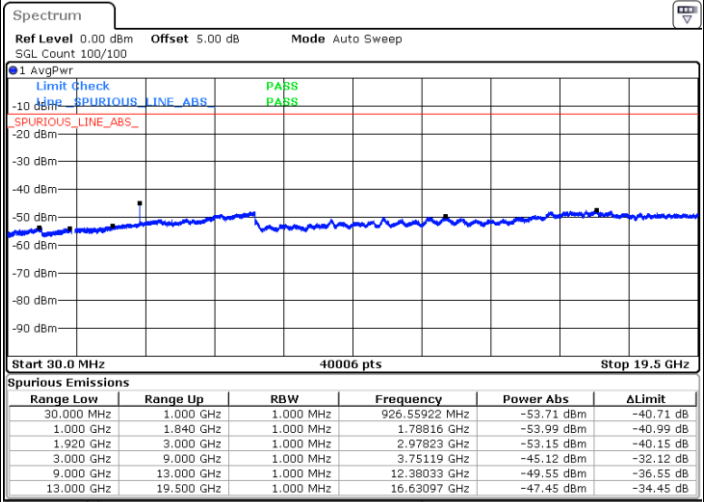

Highest Channel / QPSK

Highest Channel / 16QAM

Date: 17.AUG.2017 21:12:11

Date: 17.AUG.2017 21:11:16

LTE Band 25 / 10MHz

Lowest Channel / QPSK

Lowest Channel / 16QAM

Date: 17.AUG.2017 21:22:50

Date: 17.AUG.2017 21:21:54

LTE Band 25 / 10MHz

Middle Channel / QPSK

Middle Channel / 16QAM

Date: 17.AUG.2017 21:23:46

Date: 17.AUG.2017 21:24:41

Highest Channel / QPSK

Highest Channel / 16QAM