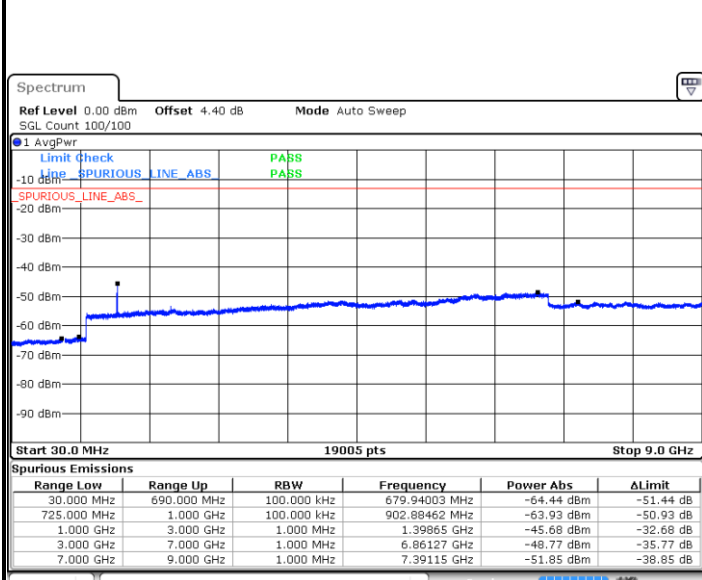

Highest Channel / 16QAM

Date: 17.AUG.2017 11:31:29

Date: 17.AUG.2017 11:30:41

LTE Band 12 / 1.4MHz

Lowest Channel / QPSK

Date: 18.AUG.2017 09:15:04

Lowest Channel / 16QAM

Date: 18.AUG.2017 09:15:58

Middle Channel / QPSK

Date: 18.AUG.2017 09:17:47

Middle Channel / 16QAM

Date: 18.AUG.2017 09:16:53

LTE Band 12 / 1.4MHz

Highest Channel / QPSK

Date: 18.AUG.2017 09:18:41

Highest Channel / 16QAM

Date: 18.AUG.2017 09:19:35

LTE Band 12 / 3MHz

Lowest Channel / QPSK

Date: 18.AUG.2017 09:31:28

Lowest Channel / 16QAM

Date: 18.AUG.2017 09:32:22

LTE Band 12 / 3MHz

Middle Channel / QPSK

Middle Channel / 16QAM

Date: 18.AUG.2017 09:34:10

Date: 18.AUG.2017 09:33:16

Highest Channel / QPSK

Highest Channel / 16QAM

Date: 18.AUG.2017 09:35:05

Date: 18.AUG.2017 09:35:59

LTE Band 12 / 5MHz