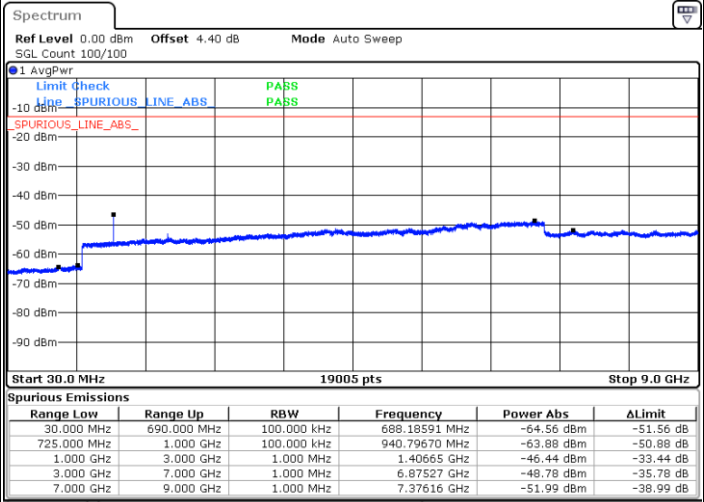

LTE Band 12 / 5MHz

Highest Channel / QPSK

Date: 18.AUG.2017 09:51:28

Highest Channel / 16QAM

Date: 18.AUG.2017 09:52:22

LTE Band 12 / 10MHz

Lowest Channel / QPSK

Date: 18.AUG.2017 10:04:14

Lowest Channel / 16QAM

Date: 18.AUG.2017 10:05:08

LTE Band 12 / 10MHz

Middle Channel / QPSK

Middle Channel / 16QAM

Date: 18.AUG.2017 10:06:57

Date: 18.AUG.2017 10:06:02

Highest Channel / QPSK

Highest Channel / 16QAM

Date: 18.AUG.2017 10:07:51

Date: 18.AUG.2017 10:08:45

LTE Band 13 / 5MHz

Lowest Channel / QPSK

Date: 18.AUG.2017 11:11:58

Lowest Channel / 16QAM

Date: 18.AUG.2017 11:11:04

Middle Channel / QPSK

Date: 18.AUG.2017 11:13:31

Middle Channel / 16QAM

Date: 18.AUG.2017 11:14:26

LTE Band 13 / 5MHz

Highest Channel / QPSK

Highest Channel / 16QAM

LTE Band 13 / 10MHz