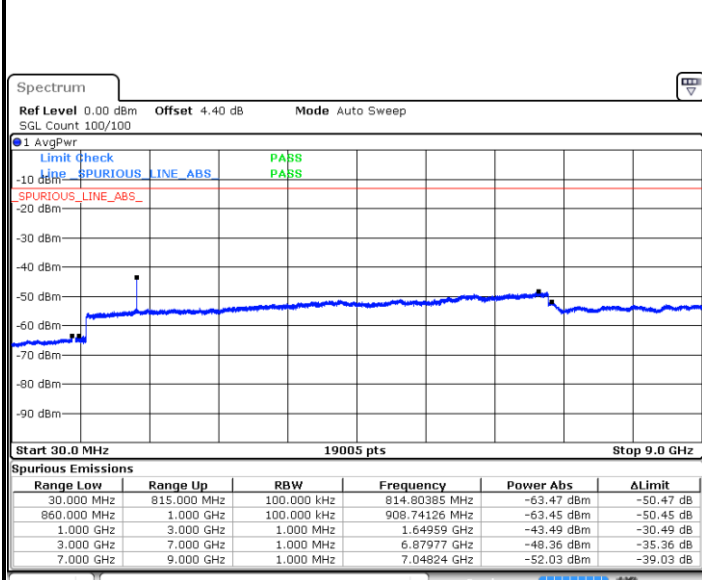

LTE Band 5 / 5MHz

Highest Channel / QPSK

Date: 17.AUG.2017 10:25:46

Highest Channel / 16QAM

Date: 17.AUG.2017 10:26:41

LTE Band 5 / 10MHz

Lowest Channel / QPSK

Date: 17.AUG.2017 10:34:50

Lowest Channel / 16QAM

Date: 17.AUG.2017 10:35:46

LTE Band 5 / 10MHz

Middle Channel / QPSK

Middle Channel / 16QAM

Date: 17.AUG.2017 10:37:23

Date: 17.AUG.2017 10:38:18

Highest Channel / QPSK

Highest Channel / 16QAM

Date: 17.AUG.2017 10:46:28

Date: 17.AUG.2017 10:47:24

LTE Band 7 / 5MHz

Lowest Channel / QPSK

Lowest Channel / 16QAM

Date: 17.AUG.2017 10:57:32

Date: 17.AUG.2017 10:58:19