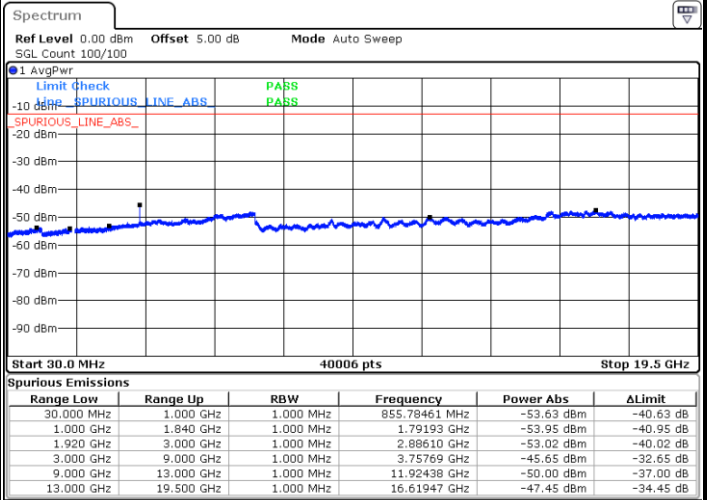

Middle Channel / 16QAM

Date: 17.AUG.2017 19:55:55

Date: 17.AUG.2017 19:54:59

LTE Band 25 / 1.4MHz

Highest Channel / QPSK

Date: 17.AUG.2017 20:08:10

Highest Channel / 16QAM

Date: 17.AUG.2017 20:07:15

LTE Band 25 / 3MHz

Lowest Channel / QPSK

Date: 17.AUG.2017 20:23:59

Lowest Channel / 16QAM

Date: 17.AUG.2017 20:23:04

LTE Band 25 / 3MHz

Middle Channel / QPSK

Middle Channel / 16QAM

Date: 17.AUG.2017 20:24:55

Date: 17.AUG.2017 20:25:50

Highest Channel / QPSK

Highest Channel / 16QAM

Date: 17.AUG.2017 20:29:32

Date: 17.AUG.2017 20:28:37

LTE Band 25 / 5MHz

Lowest Channel / QPSK