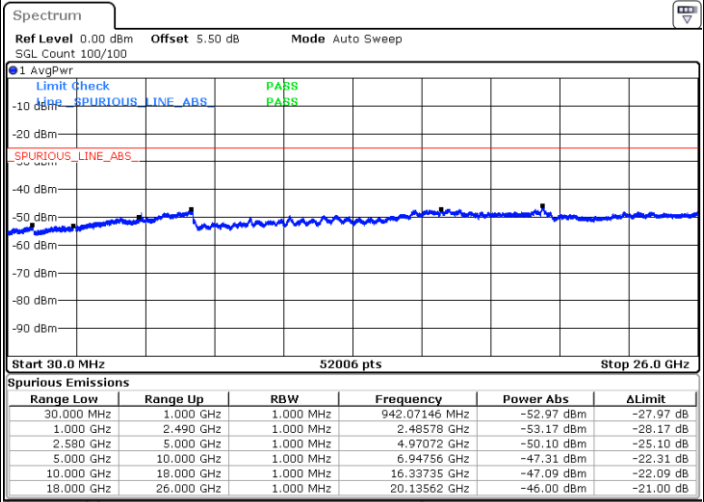

LTE Band7 / 15MHz

Highest Channel / QPSK

Date: 17.AUG.2017 11:19:02

Highest Channel / 16QAM

Date: 17.AUG.2017 11:19:50

LTE Band 7 / 20MHz

Lowest Channel / QPSK

Date: 17.AUG.2017 11:28:14

Lowest Channel / 16QAM

Date: 17.AUG.2017 11:27:26

LTE Band 7 / 20MHz

Middle Channel / QPSK

Middle Channel / 16QAM

Date: 17.AUG.2017 11:29:05

Date: 17.AUG.2017 11:29:52

Highest Channel / QPSK

Highest Channel / 16QAM

Date: 17.AUG.2017 11:31:29

Date: 17.AUG.2017 11:30:41

LTE Band 12 / 1.4MHz

Lowest Channel / QPSK

Date: 18.AUG.2017 09:15:04

Lowest Channel / 16QAM

Date: 18.AUG.2017 09:15:58