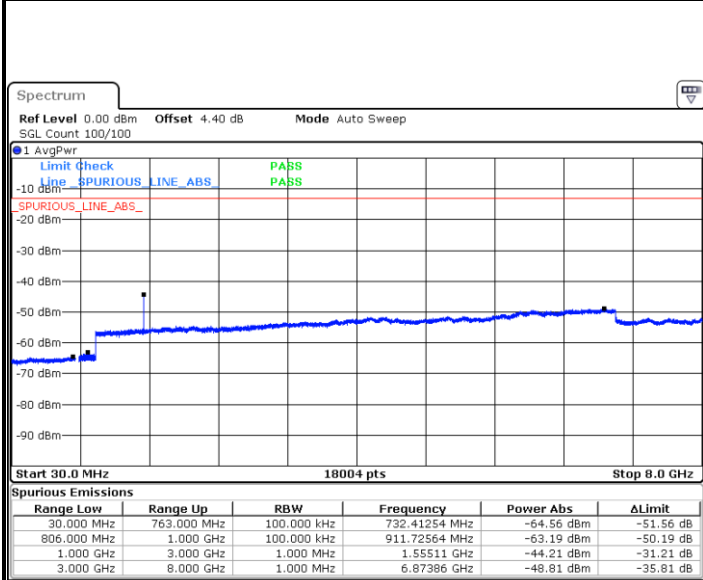

LTE Band 12 / 5MHz

Highest Channel / QPSK

Date: 18.AUG.2017 09:51:28

Highest Channel / 16QAM

Date: 18.AUG.2017 09:52:22

LTE Band 12 / 10MHz

Lowest Channel / QPSK

Date: 18.AUG.2017 10:04:14

Lowest Channel / 16QAM

Date: 18.AUG.2017 10:05:08

LTE Band 12 / 10MHz

Middle Channel / QPSK

Middle Channel / 16QAM

Date: 18.AUG.2017 10:06:57

Date: 18.AUG.2017 10:06:02

Highest Channel / QPSK

Highest Channel / 16QAM

Date: 18.AUG.2017 10:07:51

Date: 18.AUG.2017 10:08:45

LTE Band 13 / 5MHz

Lowest Channel / QPSK

Date: 18.AUG.2017 11:11:58

Lowest Channel / 16QAM

Date: 18.AUG.2017 11:11:04

Middle Channel / QPSK

Date: 18.AUG.2017 11:13:31

Middle Channel / 16QAM

Date: 18.AUG.2017 11:14:26

LTE Band 13 / 5MHz

Highest Channel / QPSK

Highest Channel / 16QAM

LTE Band 13 / 10MHz