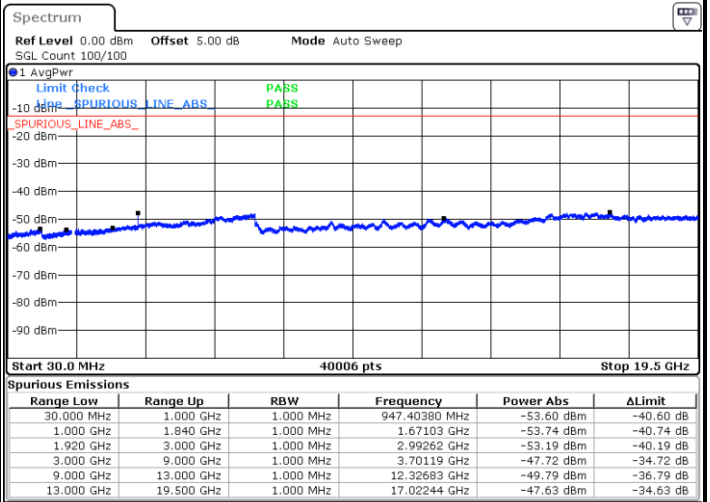

LTE Band 25 / 3MHz

Lowest Channel / QPSK

Date: 17.AUG.2017 20:23:59

Lowest Channel / 16QAM

Date: 17.AUG.2017 20:23:04

LTE Band 25 / 3MHz

Middle Channel / QPSK

Middle Channel / 16QAM

Date: 17.AUG.2017 20:24:55

Date: 17.AUG.2017 20:25:50

Highest Channel / QPSK

Highest Channel / 16QAM

Date: 17.AUG.2017 20:29:32

Date: 17.AUG.2017 20:28:37

LTE Band 25 / 5MHz

Lowest Channel / QPSK

Lowest Channel / 16QAM

Date: 17.AUG.2017 20:57:42

Date: 17.AUG.2017 20:56:46

Middle Channel / QPSK

Middle Channel / 16QAM

Date: 17.AUG.2017 20:58:37

Date: 17.AUG.2017 20:59:33

LTE Band 25 / 5MHz