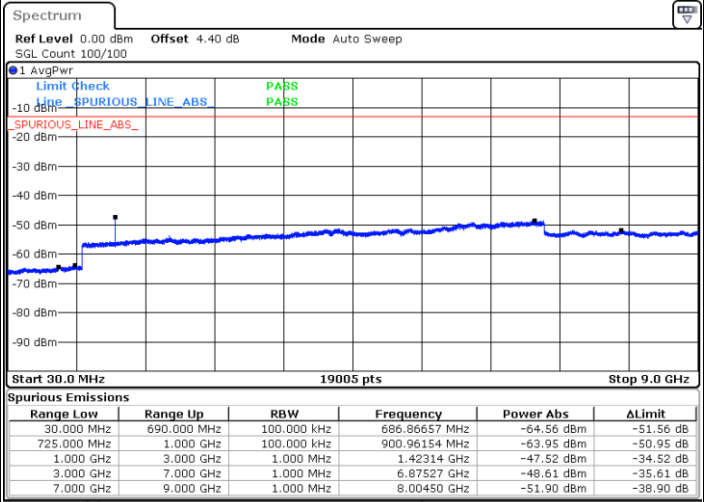

Middle Channel / 16QAM

Date: 18.AUG.2017 09:34:10

Date: 18.AUG.2017 09:33:16

Highest Channel / QPSK

Highest Channel / 16QAM

Date: 18.AUG.2017 09:35:05

Date: 18.AUG.2017 09:35:59

LTE Band 12 / 5MHz

Lowest Channel / QPSK

Lowest Channel / 16QAM

Date: 18.AUG.2017 09:47:51

Date: 18.AUG.2017 09:48:45

Middle Channel / QPSK

Middle Channel / 16QAM

Date: 18.AUG.2017 09:50:34

Date: 18.AUG.2017 09:49:39

LTE Band 12 / 5MHz

Highest Channel / QPSK

Date: 18.AUG.2017 09:51:28

Highest Channel / 16QAM

Date: 18.AUG.2017 09:52:22

LTE Band 12 / 10MHz

Lowest Channel / QPSK

Date: 18.AUG.2017 10:04:14