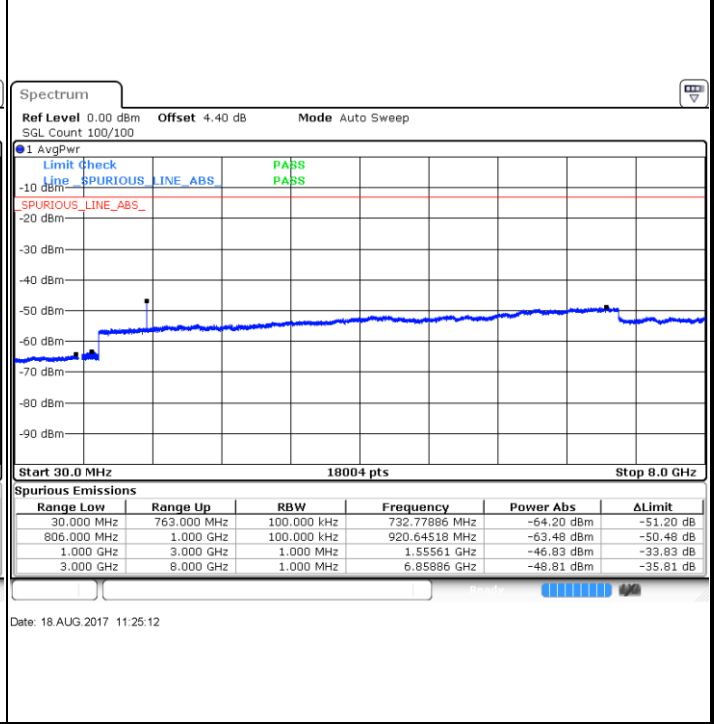

Highest Channel / 16QAM

Date: 18.AUG.2017 10:07:51

Date: 18.AUG.2017 10:08:45

LTE Band 13 / 5MHz

Lowest Channel / QPSK

Date: 18.AUG.2017 11:11:58

Lowest Channel / 16QAM

Date: 18.AUG.2017 11:11:04

Middle Channel / QPSK

Date: 18.AUG.2017 11:13:31

Middle Channel / 16QAM

Date: 18.AUG.2017 11:14:26

LTE Band 13 / 5MHz

Highest Channel / QPSK

Highest Channel / 16QAM

LTE Band 13 / 10MHz

Middle Channel / QPSK

Middle Channel / 16QAM

LTE Band 25 / 1.4MHz

Lowest Channel / QPSK

Lowest Channel / 16QAM

Date: 17.AUG.2017 19:50:13

Date: 17.AUG.2017 19:51:09

Middle Channel / QPSK