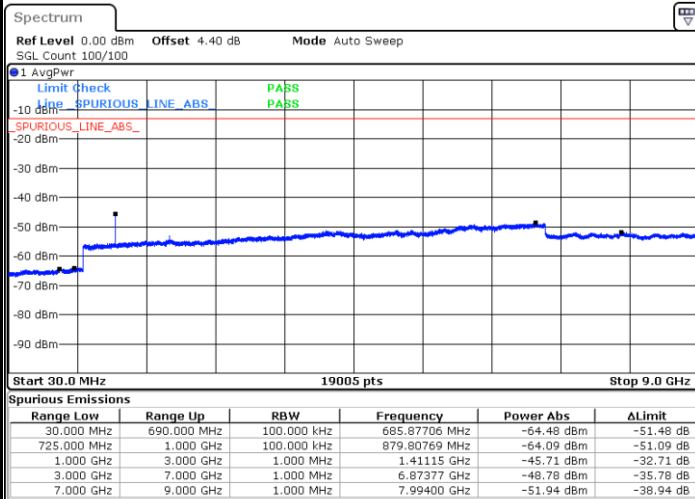

Middle Channel / 16QAM

Date: 18.AUG.2017 09:34:10

Date: 18.AUG.2017 09:33:16

Highest Channel / QPSK

Highest Channel / 16QAM

Date: 18.AUG.2017 09:35:05

Date: 18.AUG.2017 09:35:59

LTE Band 12 / 5MHz

Lowest Channel / QPSK

Lowest Channel / 16QAM

Date: 18.AUG.2017 09:47:51

Date: 18.AUG.2017 09:48:45

Middle Channel / QPSK

Middle Channel / 16QAM

Date: 18.AUG.2017 09:50:34

Date: 18.AUG.2017 09:49:39

LTE Band 12 / 5MHz

Highest Channel / QPSK

Date: 18.AUG.2017 09:51:28

Highest Channel / 16QAM

Date: 18.AUG.2017 09:52:22

LTE Band 12 / 10MHz

Lowest Channel / QPSK

Date: 18.AUG.2017 10:04:14