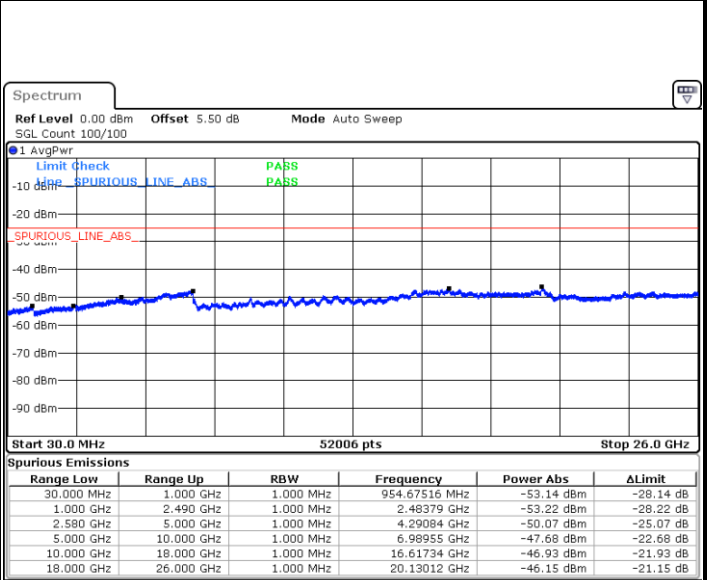

Highest Channel / 16QAM

Date: 17.AUG.2017 10:46:28

Date: 17.AUG.2017 10:47:24

LTE Band 7 / 5MHz

Lowest Channel / QPSK

Lowest Channel / 16QAM

Date: 17.AUG.2017 10:57:32

Date: 17.AUG.2017 10:58:19

Middle Channel / QPSK

Middle Channel / 16QAM

Date: 17.AUG.2017 11:00:22

Date: 17.AUG.2017 10:59:06

LTE Band 7 / 5MHz

Highest Channel / QPSK

Date: 17.AUG.2017 11:01:08

Highest Channel / 16QAM

Date: 17.AUG.2017 11:01:55

LTE Band 7 / 10MHz

Lowest Channel / QPSK

Date: 17.AUG.2017 11:06:14

Lowest Channel / 16QAM

Date: 17.AUG.2017 11:07:34

LTE Band 7 / 10MHz

Middle Channel / QPSK

Middle Channel / 16QAM

Date: 17.AUG.2017 11:09:15

Date: 17.AUG.2017 11:08:22

Highest Channel / QPSK

Highest Channel / 16QAM

Date: 17.AUG.2017 11:10:02

Date: 17.AUG.2017 11:10:51

LTE Band 7 / 15MHz