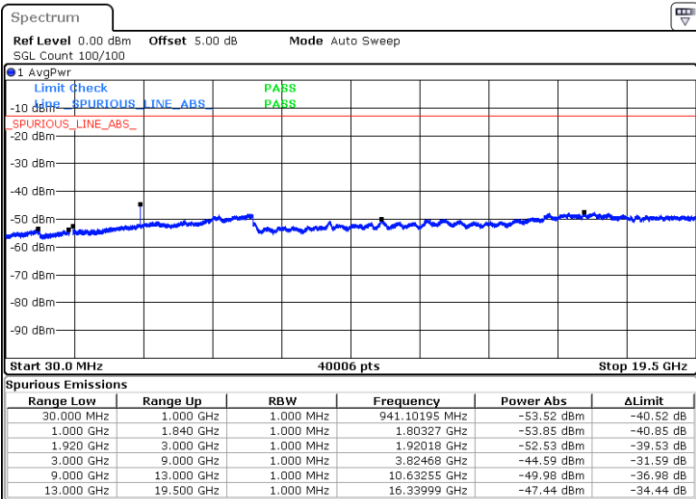

Middle Channel / 16QAM

Date: 17.AUG.2017 19:55:55

Date: 17.AUG.2017 19:54:59

LTE Band 25 / 1.4MHz

Highest Channel / QPSK

Date: 17.AUG.2017 20:08:10

Highest Channel / 16QAM

Date: 17.AUG.2017 20:07:15

LTE Band 25 / 3MHz

Lowest Channel / QPSK

Date: 17.AUG.2017 20:23:59

Lowest Channel / 16QAM

Date: 17.AUG.2017 20:23:04

LTE Band 25 / 3MHz

Middle Channel / QPSK

Middle Channel / 16QAM

Date: 17.AUG.2017 20:24:55

Date: 17.AUG.2017 20:25:50

Highest Channel / QPSK

Highest Channel / 16QAM

Date: 17.AUG.2017 20:29:32

Date: 17.AUG.2017 20:28:37

LTE Band 25 / 5MHz

Lowest Channel / QPSK