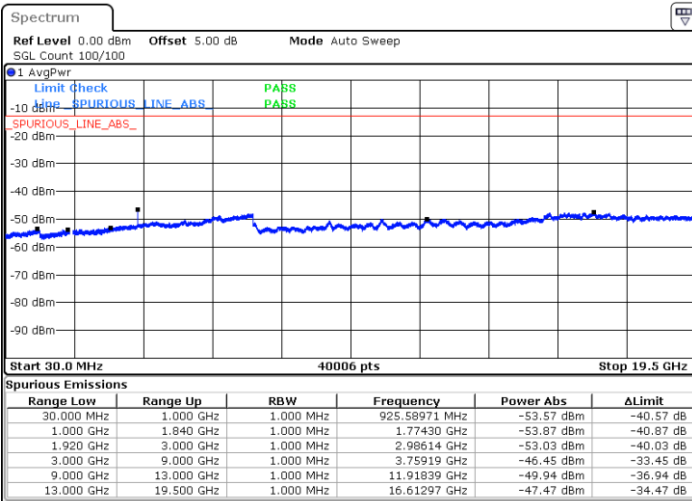

Middle Channel / QPSK

Date: 18.AUG.2017 11:13:31

Middle Channel / 16QAM

Date: 18.AUG.2017 11:14:26

LTE Band 13 / 5MHz

Highest Channel / QPSK

Highest Channel / 16QAM

LTE Band 13 / 10MHz

Middle Channel / QPSK

Middle Channel / 16QAM

LTE Band 25 / 1.4MHz

Lowest Channel / QPSK

Lowest Channel / 16QAM

Date: 17.AUG.2017 19:50:13

Date: 17.AUG.2017 19:51:09

Middle Channel / QPSK

Middle Channel / 16QAM

Date: 17.AUG.2017 19:55:55

Date: 17.AUG.2017 19:54:59

LTE Band 25 / 1.4MHz

Highest Channel / QPSK

Date: 17.AUG.2017 20:08:10

Highest Channel / 16QAM

Date: 17.AUG.2017 20:07:15