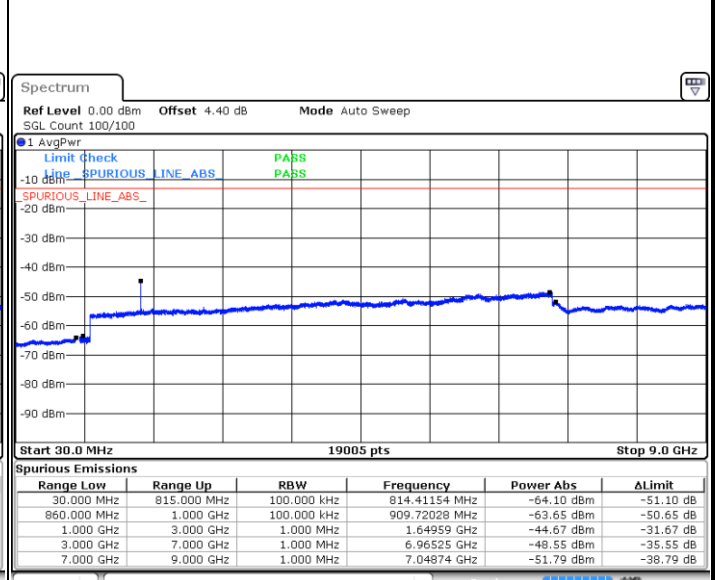

LTE Band 5 / 5MHz

Highest Channel / QPSK

Date: 17.AUG.2017 10:25:46

Highest Channel / 16QAM

Date: 17.AUG.2017 10:26:41

LTE Band 5 / 10MHz

Lowest Channel / QPSK

Date: 17.AUG.2017 10:34:50

Lowest Channel / 16QAM

Date: 17.AUG.2017 10:35:46

LTE Band 5 / 10MHz

Middle Channel / QPSK

Middle Channel / 16QAM

Date: 17.AUG.2017 10:37:23

Date: 17.AUG.2017 10:38:18

Highest Channel / QPSK

Highest Channel / 16QAM

Date: 17.AUG.2017 10:46:28

Date: 17.AUG.2017 10:47:24

LTE Band 7 / 5MHz

Lowest Channel / QPSK

Lowest Channel / 16QAM

Date: 17.AUG.2017 10:57:32

Date: 17.AUG.2017 10:58:19