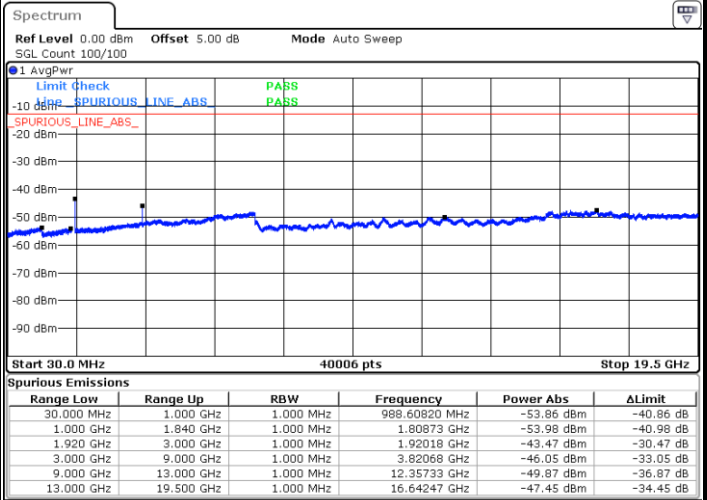

Date: 17.AUG.2017 20:24:55

Date: 17.AUG.2017 20:25:50

Highest Channel / QPSK

Highest Channel / 16QAM

Date: 17.AUG.2017 20:29:32

Date: 17.AUG.2017 20:28:37

LTE Band 25 / 5MHz

Lowest Channel / QPSK

Lowest Channel / 16QAM

Date: 17.AUG.2017 20:57:42

Date: 17.AUG.2017 20:56:46

Middle Channel / QPSK

Middle Channel / 16QAM

Date: 17.AUG.2017 20:58:37

Date: 17.AUG.2017 20:59:33

LTE Band 25 / 5MHz

Highest Channel / QPSK

Highest Channel / 16QAM

Date: 17.AUG.2017 21:12:11

Date: 17.AUG.2017 21:11:16

LTE Band 25 / 10MHz

Lowest Channel / QPSK

Lowest Channel / 16QAM

Date: 17.AUG.2017 21:22:50