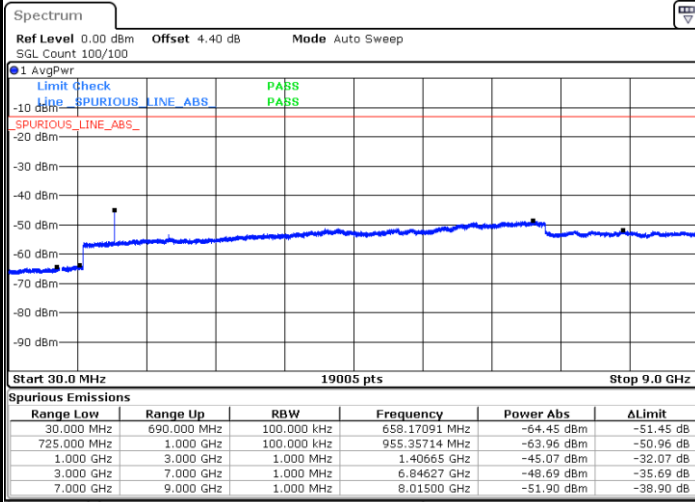

LTE Band 12 / 5MHz

Highest Channel / QPSK

Date: 18.AUG.2017 09:51:28

Highest Channel / 16QAM

Date: 18.AUG.2017 09:52:22

LTE Band 12 / 10MHz

Lowest Channel / QPSK

Date: 18.AUG.2017 10:04:14

Lowest Channel / 16QAM

Date: 18.AUG.2017 10:05:08

LTE Band 12 / 10MHz

Middle Channel / QPSK

Middle Channel / 16QAM

Date: 18.AUG.2017 10:06:57

Date: 18.AUG.2017 10:06:02

Highest Channel / QPSK

Highest Channel / 16QAM

Date: 18.AUG.2017 10:07:51

Date: 18.AUG.2017 10:08:45

LTE Band 13 / 5MHz

Lowest Channel / QPSK

Date: 18.AUG.2017 11:11:58

Lowest Channel / 16QAM

Date: 18.AUG.2017 11:11:04

Middle Channel / QPSK

Date: 18.AUG.2017 11:13:31

Middle Channel / 16QAM

Date: 18.AUG.2017 11:14:26

LTE Band 13 / 5MHz

Highest Channel / QPSK

Highest Channel / 16QAM

LTE Band 13 / 10MHz