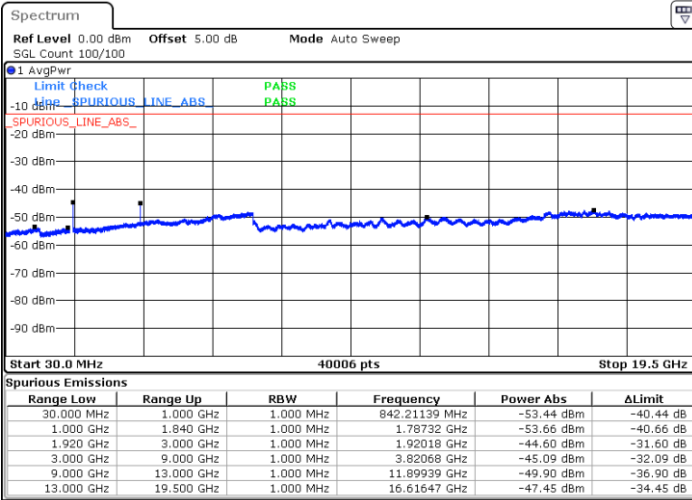

Date: 17.AUG.2017 20:24:55

Date: 17.AUG.2017 20:25:50

Highest Channel / QPSK

Highest Channel / 16QAM

Date: 17.AUG.2017 20:29:32

Date: 17.AUG.2017 20:28:37

LTE Band 25 / 5MHz

Lowest Channel / QPSK

Lowest Channel / 16QAM

Date: 17.AUG.2017 20:57:42

Date: 17.AUG.2017 20:56:46

Middle Channel / QPSK

Middle Channel / 16QAM

Date: 17.AUG.2017 20:58:37

Date: 17.AUG.2017 20:59:33

LTE Band 25 / 5MHz

Highest Channel / QPSK

Highest Channel / 16QAM

Date: 17.AUG.2017 21:12:11

Date: 17.AUG.2017 21:11:16

LTE Band 25 / 10MHz

Lowest Channel / QPSK

Lowest Channel / 16QAM

Date: 17.AUG.2017 21:22:50