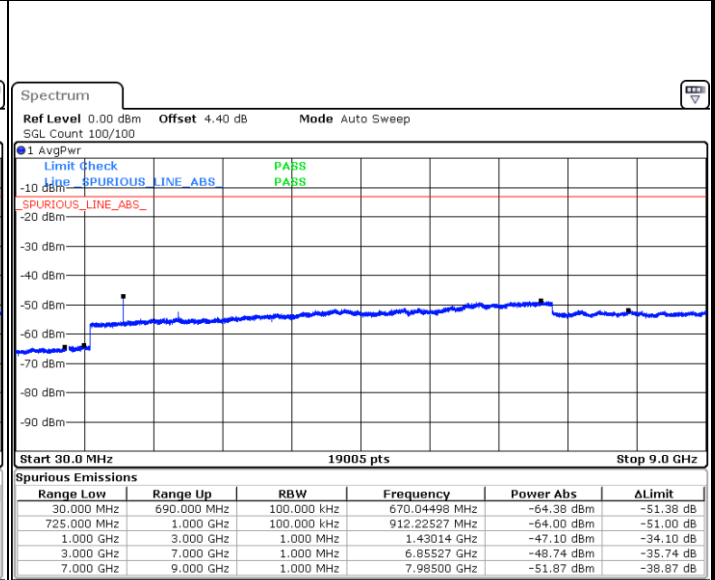

Highest Channel / 16QAM

Date: 17.AUG.2017 11:31:29

Date: 17.AUG.2017 11:30:41

LTE Band 12 / 1.4MHz

Lowest Channel / QPSK

Date: 18.AUG.2017 09:15:04

Lowest Channel / 16QAM

Date: 18.AUG.2017 09:15:58

Middle Channel / QPSK

Date: 18.AUG.2017 09:17:47

Middle Channel / 16QAM

Date: 18.AUG.2017 09:16:53

LTE Band 12 / 1.4MHz

Highest Channel / QPSK

Date: 18.AUG.2017 09:18:41

Highest Channel / 16QAM

Date: 18.AUG.2017 09:19:35

LTE Band 12 / 3MHz

Lowest Channel / QPSK

Date: 18.AUG.2017 09:31:28

Lowest Channel / 16QAM

Date: 18.AUG.2017 09:32:22

LTE Band 12 / 3MHz

Middle Channel / QPSK

Middle Channel / 16QAM

Date: 18.AUG.2017 09:34:10

Date: 18.AUG.2017 09:33:16

Highest Channel / QPSK

Highest Channel / 16QAM

Date: 18.AUG.2017 09:35:05

Date: 18.AUG.2017 09:35:59

LTE Band 12 / 5MHz