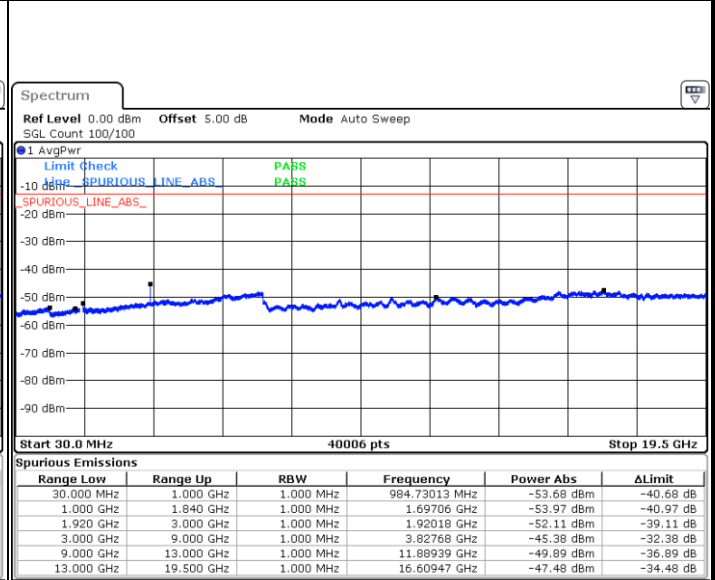

Middle Channel / QPSK

Middle Channel / 16QAM

LTE Band 25 / 1.4MHz

Lowest Channel / QPSK

Lowest Channel / 16QAM

Date: 17.AUG.2017 19:50:13

Date: 17.AUG.2017 19:51:09

Middle Channel / QPSK

Middle Channel / 16QAM

Date: 17.AUG.2017 19:55:55

Date: 17.AUG.2017 19:54:59

LTE Band 25 / 1.4MHz

Highest Channel / QPSK

Date: 17.AUG.2017 20:08:10

Highest Channel / 16QAM

Date: 17.AUG.2017 20:07:15

LTE Band 25 / 3MHz

Lowest Channel / QPSK

Date: 17.AUG.2017 20:23:59

Lowest Channel / 16QAM

Date: 17.AUG.2017 20:23:04

LTE Band 25 / 3MHz

Middle Channel / QPSK

Middle Channel / 16QAM

Date: 17.AUG.2017 20:24:55

Date: 17.AUG.2017 20:25:50

Highest Channel / QPSK

Highest Channel / 16QAM

Date: 17.AUG.2017 20:29:32

Date: 17.AUG.2017 20:28:37

LTE Band 25 / 5MHz

Lowest Channel / QPSK