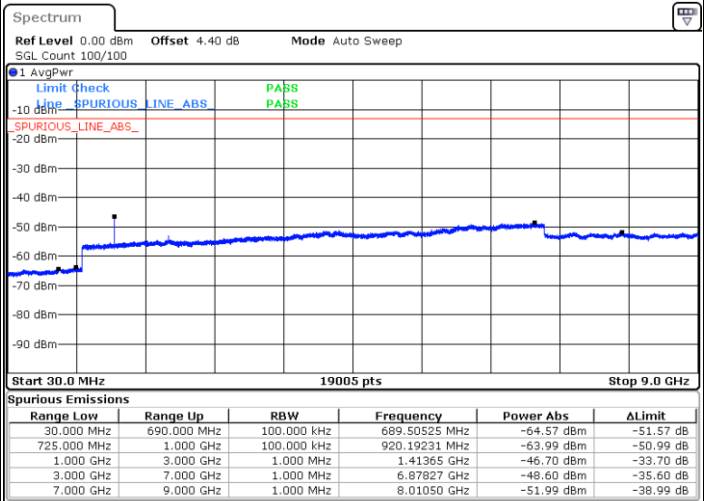

LTE Band 12 / 5MHz

Highest Channel / QPSK

Date: 18.AUG.2017 09:51:28

Highest Channel / 16QAM

Date: 18.AUG.2017 09:52:22

LTE Band 12 / 10MHz

Lowest Channel / QPSK

Date: 18.AUG.2017 10:04:14

Lowest Channel / 16QAM

Date: 18.AUG.2017 10:05:08

LTE Band 12 / 10MHz

Middle Channel / QPSK

Middle Channel / 16QAM

Date: 18.AUG.2017 10:06:57

Date: 18.AUG.2017 10:06:02

Highest Channel / QPSK

Highest Channel / 16QAM

Date: 18.AUG.2017 10:07:51

Date: 18.AUG.2017 10:08:45

LTE Band 13 / 5MHz

Lowest Channel / QPSK

Date: 18.AUG.2017 11:11:58

Lowest Channel / 16QAM

Date: 18.AUG.2017 11:11:04

Middle Channel / QPSK

Date: 18.AUG.2017 11:13:31

Middle Channel / 16QAM

Date: 18.AUG.2017 11:14:26

LTE Band 13 / 5MHz

Highest Channel / QPSK

Highest Channel / 16QAM

LTE Band 13 / 10MHz