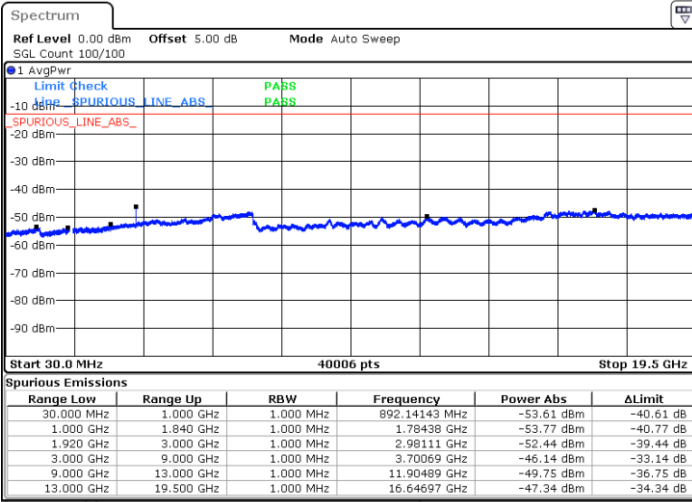

Middle Channel / QPSK

Date: 18.AUG.2017 11:13:31

Middle Channel / 16QAM

Date: 18.AUG.2017 11:14:26

LTE Band 13 / 5MHz

Highest Channel / QPSK

Highest Channel / 16QAM

LTE Band 13 / 10MHz

Middle Channel / QPSK

Middle Channel / 16QAM

LTE Band 25 / 1.4MHz

Lowest Channel / QPSK

Lowest Channel / 16QAM

Date: 17.AUG.2017 19:50:13

Date: 17.AUG.2017 19:51:09

Middle Channel / QPSK

Middle Channel / 16QAM

Date: 17.AUG.2017 19:55:55

Date: 17.AUG.2017 19:54:59

LTE Band 25 / 1.4MHz

Highest Channel / QPSK

Date: 17.AUG.2017 20:08:10

Highest Channel / 16QAM

Date: 17.AUG.2017 20:07:15