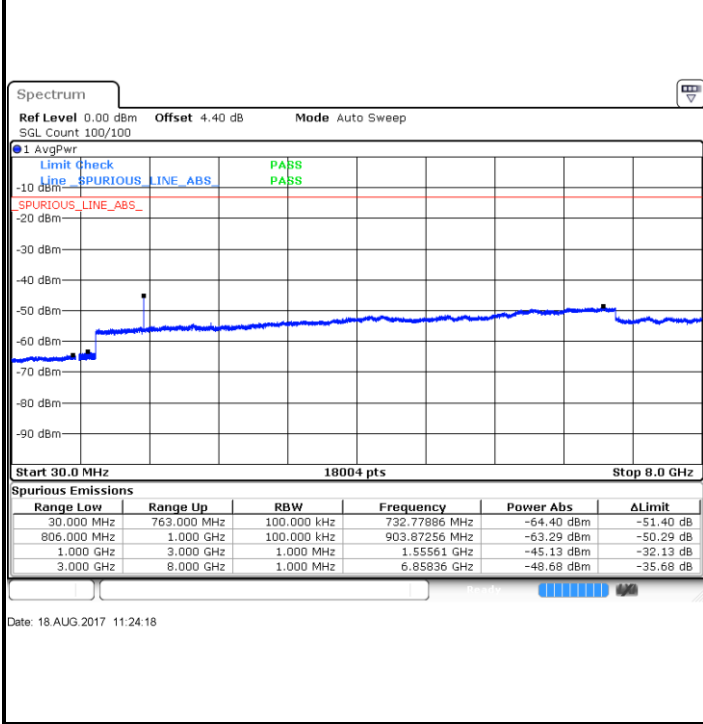

Highest Channel / 16QAM

Date: 18.AUG.2017 10:07:51

Date: 18.AUG.2017 10:08:45

LTE Band 13 / 5MHz

Lowest Channel / QPSK

Date: 18.AUG.2017 11:11:58

Lowest Channel / 16QAM

Date: 18.AUG.2017 11:11:04

Middle Channel / QPSK

Date: 18.AUG.2017 11:13:31

Middle Channel / 16QAM

Date: 18.AUG.2017 11:14:26

LTE Band 13 / 5MHz

Highest Channel / QPSK

Highest Channel / 16QAM

LTE Band 13 / 10MHz

Middle Channel / QPSK

Middle Channel / 16QAM

LTE Band 25 / 1.4MHz

Lowest Channel / QPSK

Lowest Channel / 16QAM

Date: 17.AUG.2017 19:50:13

Date: 17.AUG.2017 19:51:09

Middle Channel / QPSK

Middle Channel / 16QAM

Date: 17.AUG.2017 19:55:55

Date: 17.AUG.2017 19:54:59

LTE Band 25 / 1.4MHz

Highest Channel / QPSK

Date: 17.AUG.2017 20:08:10

Highest Channel / 16QAM

Date: 17.AUG.2017 20:07:15