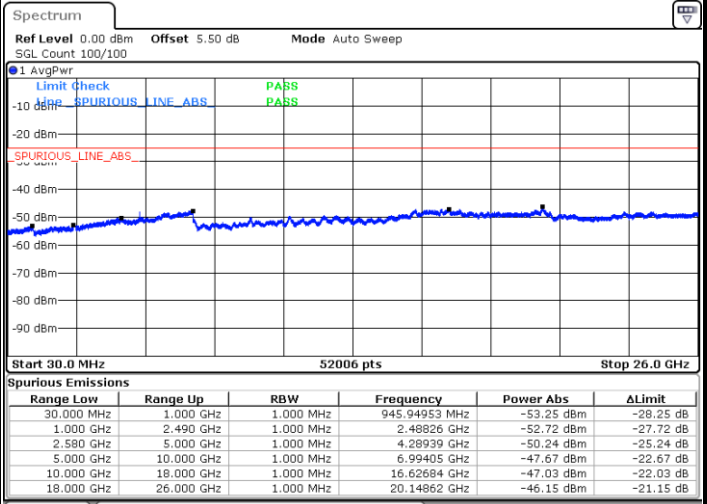

Lowest Channel / 16QAM

Date: 17.AUG.2017 10:35:46

LTE Band 5 / 10MHz

Middle Channel / QPSK

Middle Channel / 16QAM

Date: 17.AUG.2017 10:37:23

Date: 17.AUG.2017 10:38:18

Highest Channel / QPSK

Highest Channel / 16QAM

Date: 17.AUG.2017 10:46:28

Date: 17.AUG.2017 10:47:24

LTE Band 7 / 5MHz

Lowest Channel / QPSK

Lowest Channel / 16QAM

Date: 17.AUG.2017 10:57:32

Date: 17.AUG.2017 10:58:19

Middle Channel / QPSK

Middle Channel / 16QAM

Date: 17.AUG.2017 11:00:22

Date: 17.AUG.2017 10:59:06

LTE Band 7 / 5MHz

Highest Channel / QPSK

Date: 17.AUG.2017 11:01:08

Highest Channel / 16QAM