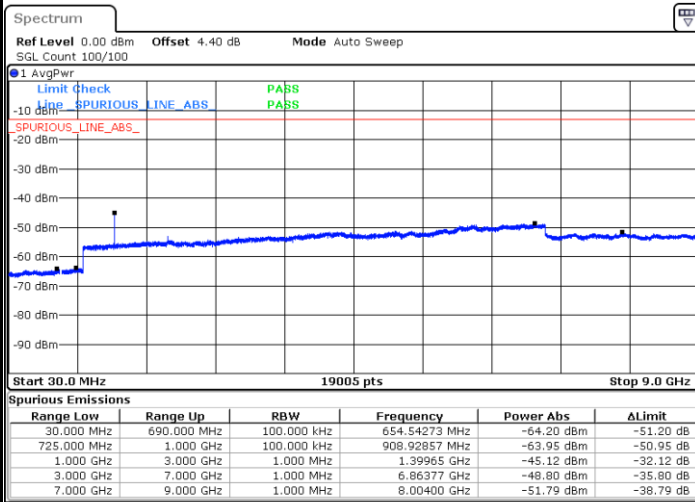

LTE Band 12 / 5MHz

Highest Channel / QPSK

Date: 18.AUG.2017 09:51:28

Highest Channel / 16QAM

Date: 18.AUG.2017 09:52:22

LTE Band 12 / 10MHz

Lowest Channel / QPSK

Date: 18.AUG.2017 10:04:14

Lowest Channel / 16QAM

Date: 18.AUG.2017 10:05:08

LTE Band 12 / 10MHz

Middle Channel / QPSK

Middle Channel / 16QAM

Date: 18.AUG.2017 10:06:57

Date: 18.AUG.2017 10:06:02

Highest Channel / QPSK