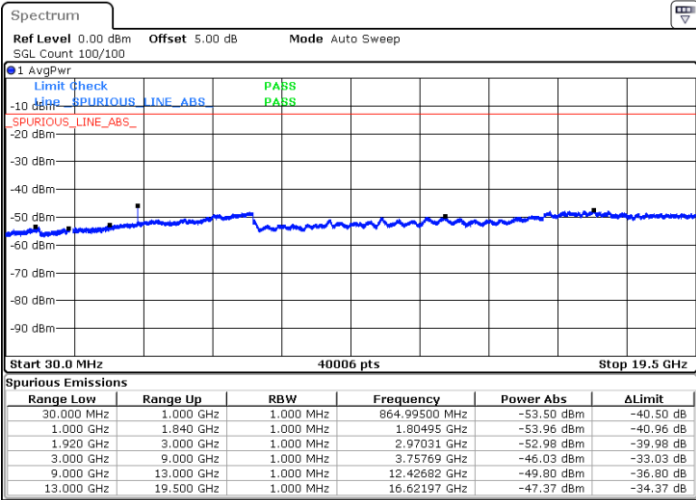

Middle Channel / 16QAM

Date: 17.AUG.2017 19:55:55

Date: 17.AUG.2017 19:54:59

LTE Band 25 / 1.4MHz

Highest Channel / QPSK

Date: 17.AUG.2017 20:08:10

Highest Channel / 16QAM

Date: 17.AUG.2017 20:07:15

LTE Band 25 / 3MHz

Lowest Channel / QPSK

Date: 17.AUG.2017 20:23:59

Lowest Channel / 16QAM

Date: 17.AUG.2017 20:23:04

LTE Band 25 / 3MHz

Middle Channel / QPSK

Middle Channel / 16QAM

Date: 17.AUG.2017 20:24:55

Date: 17.AUG.2017 20:25:50

Highest Channel / QPSK

Highest Channel / 16QAM

Date: 17.AUG.2017 20:29:32

Date: 17.AUG.2017 20:28:37

LTE Band 25 / 5MHz

Lowest Channel / QPSK