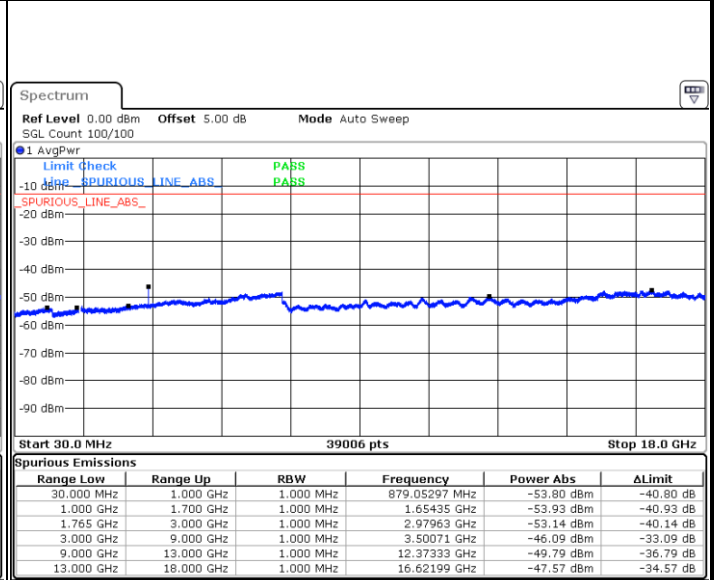

LTE Band 4 / 5MHz

Lowest Channel / QPSK

Lowest Channel / 16QAM

Date: 16.AUG.2017 20:40:06

Date: 16.AUG.2017 20:41:01

Middle Channel / QPSK

Middle Channel / 16QAM

Date: 16.AUG.2017 20:42:39

Date: 16.AUG.2017 20:43:35

LTE Band 4 / 5MHz

Highest Channel / QPSK

Date: 16 AUG 2017 20:49:44

Highest Channel / 16QAM

Date: 16 AUG 2017 22:22:29

LTE Band 4 / 10MHz

Lowest Channel / QPSK

Date: 16 AUG 2017 22:28:39

Lowest Channel / 16QAM

Date: 16 AUG 2017 22:29:35

LTE Band 4 / 10MHz

Middle Channel / QPSK

Middle Channel / 16QAM

Date: 16.AUG.2017 22:31:13

Date: 16.AUG.2017 22:32:08

Highest Channel / QPSK

Highest Channel / 16QAM

Date: 16.AUG.2017 22:38:18

Date: 16.AUG.2017 22:39:13

LTE Band 4 / 15MHz

Lowest Channel / QPSK

Lowest Channel / 16QAM

Date: 16.AUG.2017 22:45:24