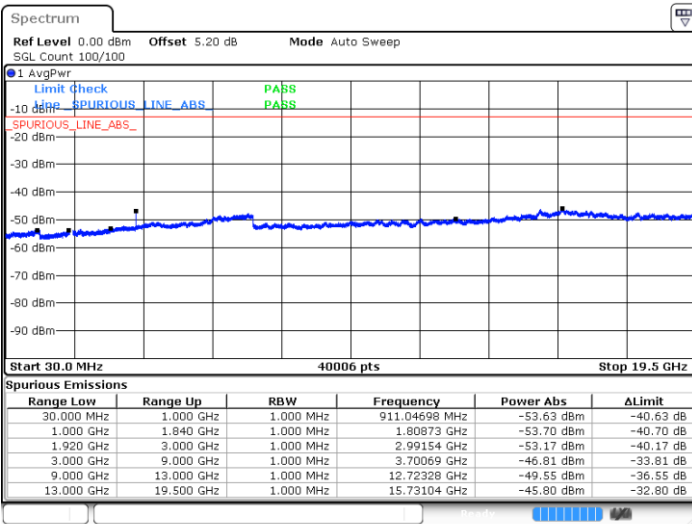

Conducted Spurious Emission

LTE Band 2 / 1.4MHz

Highest Channel / QPSK

Highest Channel / 16QAM

Date: 17.AUG.2017 19:21:59

Date: 17.AUG.2017 19:22:54

LTE Band 2 / 3MHz

Lowest Channel / QPSK

Lowest Channel / 16QAM

Date: 17.AUG.2017 19:39:19

Date: 17.AUG.2017 19:40:13

LTE Band 2 / 3MHz

Middle Channel / QPSK

Middle Channel / 16QAM

Date: 17.AUG.2017 19:41:48

Date: 17.AUG.2017 19:42:43

Highest Channel / QPSK

Highest Channel / 16QAM

Date: 17.AUG.2017 19:48:47

Date: 17.AUG.2017 19:49:41

LTE Band 2 / 5MHz

Lowest Channel / QPSK

Lowest Channel / 16QAM

Date: 17.AUG.2017 19:55:46