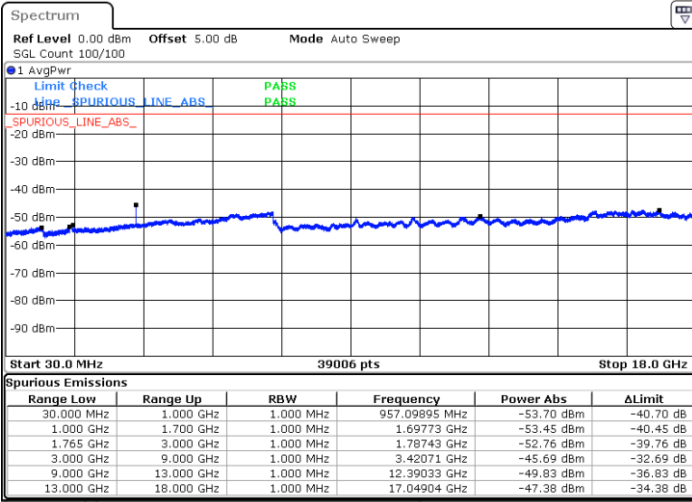

Date: 17.AUG.2017 20:45:07

Lowest Channel / 16QAM

Date: 17.AUG.2017 20:46:02

LTE Band 2 / 20MHz

Middle Channel / QPSK

Middle Channel / 16QAM

Date: 17.AUG.2017 20:47:37

Date: 17.AUG.2017 20:48:31

Highest Channel / QPSK

Highest Channel / 16QAM

Date: 17.AUG.2017 20:54:35

Date: 17.AUG.2017 20:55:30

LTE Band 4 / 1.4MHz

Lowest Channel / QPSK

Lowest Channel / 16QAM

Date: 16.AUG.2017 20:06:35

Date: 16.AUG.2017 20:07:30

Middle Channel / QPSK

Middle Channel / 16QAM

Date: 16.AUG.2017 20:09:09

Date: 16.AUG.2017 20:10:04

LTE Band 4 / 1.4MHz

Highest Channel / QPSK

Date: 16 AUG 2017 20:16:14