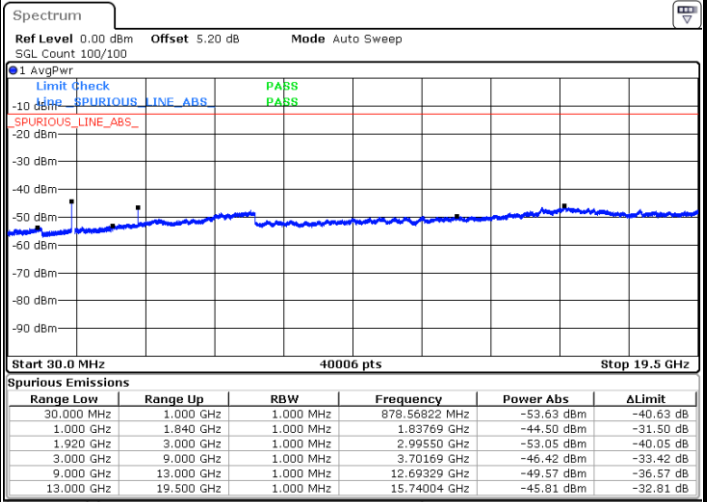

Highest Channel / 16QAM

Date: 17.AUG.2017 20:06:09

LTE Band 2 / 10MHz

Lowest Channel / QPSK

Date: 17.AUG.2017 20:12:13

Lowest Channel / 16QAM

Date: 17.AUG.2017 20:13:07

LTE Band 2 / 10MHz

Middle Channel / QPSK

Middle Channel / 16QAM

Date: 17.AUG.2017 20:14:42

Date: 17.AUG.2017 20:15:37

Highest Channel / QPSK

Highest Channel / 16QAM

Date: 17.AUG.2017 20:21:41

Date: 17.AUG.2017 20:22:36

LTE Band 2 / 15MHz

Lowest Channel / QPSK

Lowest Channel / 16QAM

Date: 17.AUG.2017 20:28:40

Date: 17.AUG.2017 20:29:35

Middle Channel / QPSK

Middle Channel / 16QAM

Date: 17.AUG.2017 20:31:09