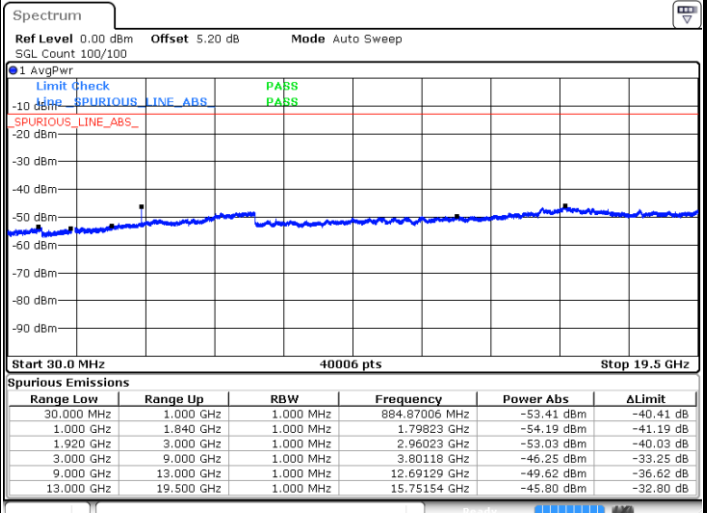

Highest Channel / 16QAM

Date: 17.AUG.2017 20:06:09

LTE Band 2 / 10MHz

Lowest Channel / QPSK

Date: 17.AUG.2017 20:12:13

Lowest Channel / 16QAM

Date: 17.AUG.2017 20:13:07

LTE Band 2 / 10MHz

Middle Channel / QPSK

Middle Channel / 16QAM

Date: 17.AUG.2017 20:14:42

Date: 17.AUG.2017 20:15:37

Highest Channel / QPSK

Highest Channel / 16QAM

Date: 17.AUG.2017 20:21:41

Date: 17.AUG.2017 20:22:36

LTE Band 2 / 15MHz

Lowest Channel / QPSK

Lowest Channel / 16QAM

Date: 17.AUG.2017 20:28:40

Date: 17.AUG.2017 20:29:35

Middle Channel / QPSK

Middle Channel / 16QAM

Date: 17.AUG.2017 20:31:09