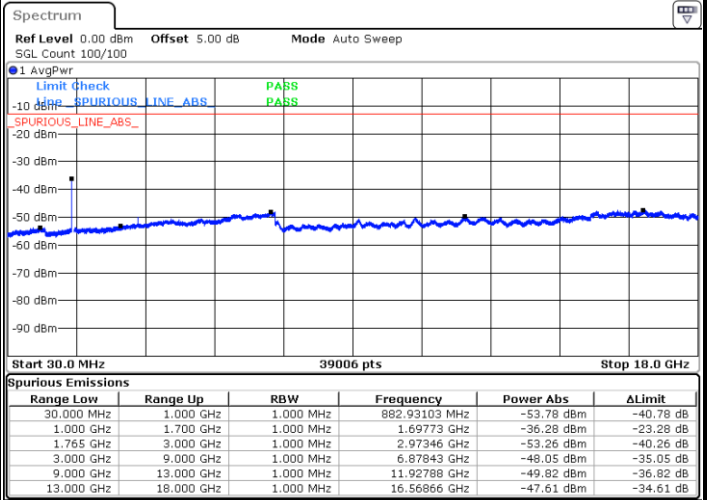

Date: 16 AUG 2017 22:28:39

Lowest Channel / 16QAM

Date: 16 AUG 2017 22:29:35

LTE Band 4 / 10MHz

Middle Channel / QPSK

Middle Channel / 16QAM

Date: 16.AUG.2017 22:31:13

Date: 16.AUG.2017 22:32:08

Highest Channel / QPSK

Highest Channel / 16QAM

Date: 16.AUG.2017 22:38:18

Date: 16.AUG.2017 22:39:13

LTE Band 4 / 15MHz

Lowest Channel / QPSK

Lowest Channel / 16QAM

Date: 16.AUG.2017 22:45:24

Date: 16.AUG.2017 22:46:19

Middle Channel / QPSK

Middle Channel / 16QAM

Date: 16.AUG.2017 22:47:57

Date: 16.AUG.2017 22:48:52

LTE Band 4 / 15MHz

Highest Channel / QPSK

Date: 16 AUG 2017 22:55:02

Highest Channel / 16QAM

Date: 16 AUG 2017 22:55:58

LTE Band 4 / 20MHz

Lowest Channel / QPSK

Date: 16 AUG 2017 23:02:08

Lowest Channel / 16QAM

Date: 16 AUG 2017 23:03:04

LTE Band 4 / 20MHz