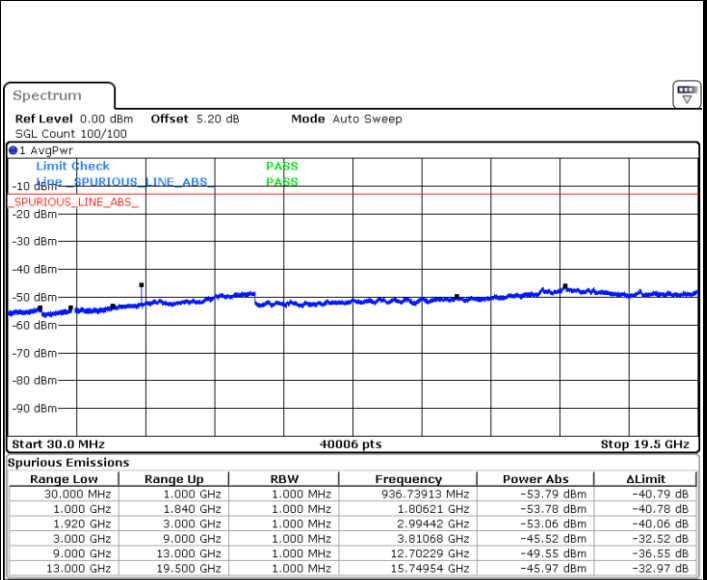

Highest Channel / QPSK

Highest Channel / 16QAM

Date: 17.AUG.2017 19:48:47

Date: 17.AUG.2017 19:49:41

LTE Band 2 / 5MHz

Lowest Channel / QPSK

Lowest Channel / 16QAM

Date: 17.AUG.2017 19:55:46

Date: 17.AUG.2017 19:56:40

Middle Channel / QPSK

Middle Channel / 16QAM

Date: 17.AUG.2017 19:58:15

Date: 17.AUG.2017 19:59:10

LTE Band 2 / 5MHz

Highest Channel / QPSK

Date: 17.AUG.2017 20:05:14

Highest Channel / 16QAM

Date: 17.AUG.2017 20:06:09

LTE Band 2 / 10MHz

Lowest Channel / QPSK

Date: 17.AUG.2017 20:12:13

Lowest Channel / 16QAM

Date: 17.AUG.2017 20:13:07

LTE Band 2 / 10MHz