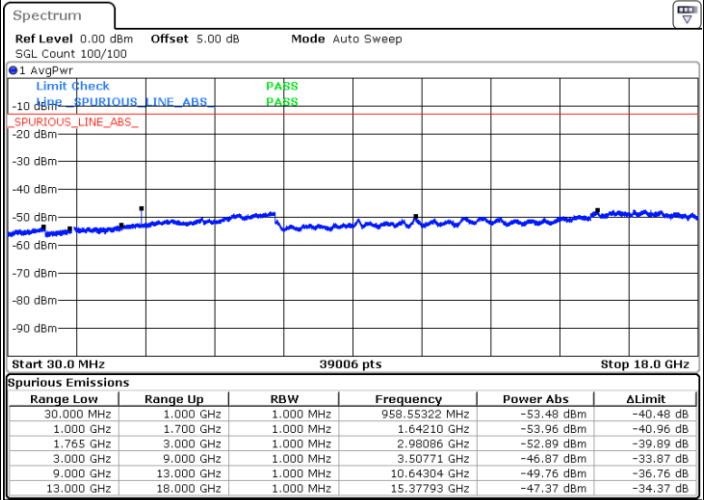

Highest Channel / QPSK

Highest Channel / 16QAM

Date: 17.AUG.2017 20:54:35

Date: 17.AUG.2017 20:55:30

LTE Band 4 / 1.4MHz

Lowest Channel / QPSK

Lowest Channel / 16QAM

Date: 16.AUG.2017 20:06:35

Date: 16.AUG.2017 20:07:30

Middle Channel / QPSK

Middle Channel / 16QAM

Date: 16.AUG.2017 20:09:09

Date: 16.AUG.2017 20:10:04

LTE Band 4 / 1.4MHz

Highest Channel / QPSK

Date: 16 AUG 2017 20:16:14

Highest Channel / 16QAM

Date: 16 AUG 2017 20:17:10

LTE Band 4 / 3MHz

Lowest Channel / QPSK

Date: 16 AUG 2017 20:23:20

Lowest Channel / 16QAM

Date: 16 AUG 2017 20:24:15

LTE Band 4 / 3MHz