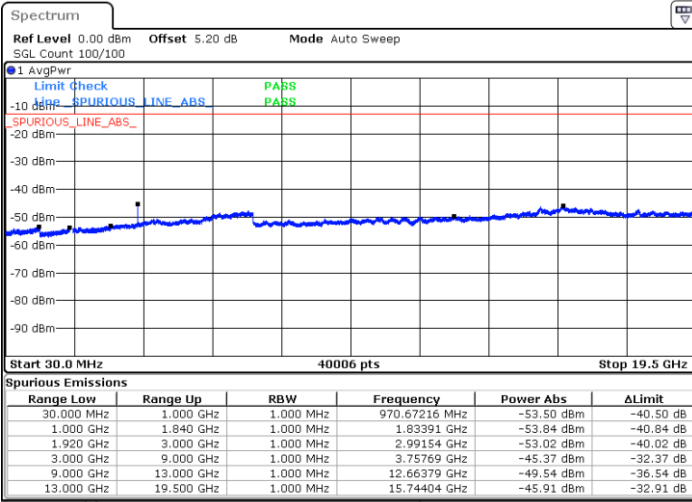

Conducted Spurious Emission

LTE Band 2 / 1.4MHz

Highest Channel / QPSK

Highest Channel / 16QAM

Date: 17.AUG.2017 19:21:59

Date: 17.AUG.2017 19:22:54

LTE Band 2 / 3MHz

Lowest Channel / QPSK

Lowest Channel / 16QAM

Date: 17.AUG.2017 19:39:19

Date: 17.AUG.2017 19:40:13

LTE Band 2 / 3MHz

Middle Channel / QPSK

Middle Channel / 16QAM

Date: 17.AUG.2017 19:41:48

Date: 17.AUG.2017 19:42:43

Highest Channel / QPSK

Highest Channel / 16QAM

Date: 17.AUG.2017 19:48:47

Date: 17.AUG.2017 19:49:41

LTE Band 2 / 5MHz

Lowest Channel / QPSK

Lowest Channel / 16QAM

Date: 17.AUG.2017 19:55:46