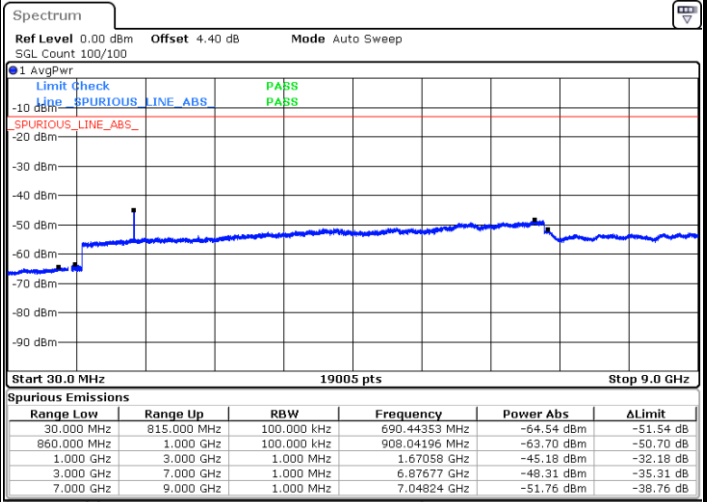

LTE Band 5 / 1.4MHz

Lowest Channel / QPSK

Lowest Channel / 16QAM

Date: 17.AUG.2017 09:35:11

Date: 17.AUG.2017 09:35:39

Middle Channel / QPSK

Middle Channel / 16QAM

Date: 17.AUG.2017 09:36:33

Date: 17.AUG.2017 09:36:06

LTE Band 5 / 1.4MHz

Highest Channel / QPSK

Date: 17.AUG.2017 09:38:20

Highest Channel / 16QAM

Date: 17.AUG.2017 09:38:45

LTE Band 5 / 3MHz

Lowest Channel / QPSK

Date: 17.AUG.2017 09:53:24

Lowest Channel / 16QAM

Date: 17.AUG.2017 09:54:19

LTE Band 5 / 3MHz

Middle Channel / QPSK

Middle Channel / 16QAM

Date: 17.AUG.2017 09:55:57

Date: 17.AUG.2017 09:56:52

Highest Channel / QPSK

Highest Channel / 16QAM

Date: 17.AUG.2017 10:05:03

Date: 17.AUG.2017 10:05:58

LTE Band 5 / 5MHz

Lowest Channel / QPSK

Lowest Channel / 16QAM

Date: 17.AUG.2017 10:14:08