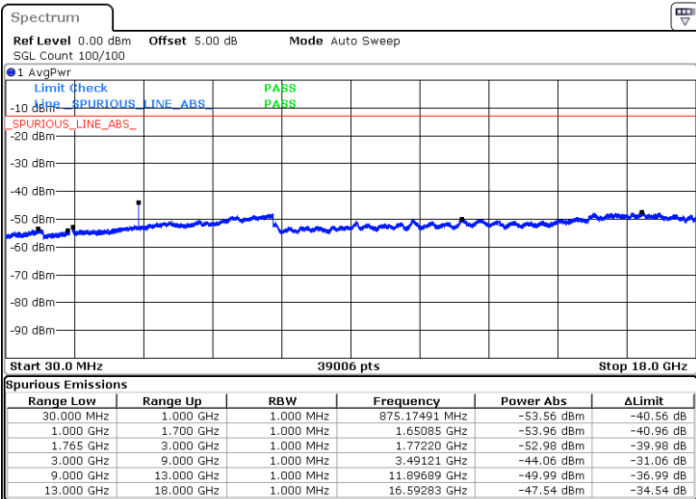

Date: 16.AUG.2017 20:43:35

LTE Band 4 / 5MHz

Highest Channel / QPSK

Date: 16 AUG 2017 20:49:44

Highest Channel / 16QAM

Date: 16 AUG 2017 22:22:29

LTE Band 4 / 10MHz

Lowest Channel / QPSK

Date: 16 AUG 2017 22:28:39

Lowest Channel / 16QAM

Date: 16 AUG 2017 22:29:35

LTE Band 4 / 10MHz

Middle Channel / QPSK

Middle Channel / 16QAM

Date: 16.AUG.2017 22:31:13

Date: 16.AUG.2017 22:32:08

Highest Channel / QPSK

Highest Channel / 16QAM

Date: 16.AUG.2017 22:38:18

Date: 16.AUG.2017 22:39:13

LTE Band 4 / 15MHz

Lowest Channel / QPSK

Lowest Channel / 16QAM

Date: 16.AUG.2017 22:45:24