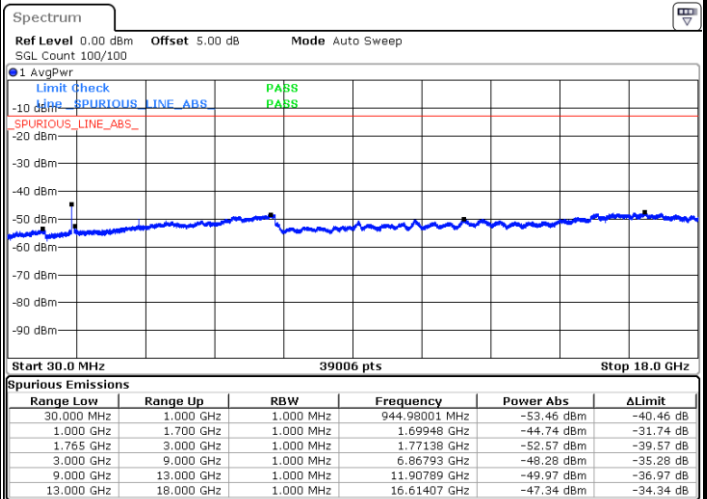

Date: 16 AUG 2017 22:28:39

Lowest Channel / 16QAM

Date: 16 AUG 2017 22:29:35

LTE Band 4 / 10MHz

Middle Channel / QPSK

Middle Channel / 16QAM

Date: 16.AUG.2017 22:31:13

Date: 16.AUG.2017 22:32:08

Highest Channel / QPSK

Highest Channel / 16QAM

Date: 16.AUG.2017 22:38:18

Date: 16.AUG.2017 22:39:13

LTE Band 4 / 15MHz

Lowest Channel / QPSK

Lowest Channel / 16QAM

Date: 16.AUG.2017 22:45:24

Date: 16.AUG.2017 22:46:19

Middle Channel / QPSK

Middle Channel / 16QAM

Date: 16.AUG.2017 22:47:57

Date: 16.AUG.2017 22:48:52

LTE Band 4 / 15MHz

Highest Channel / QPSK

Date: 16 AUG 2017 22:55:02

Highest Channel / 16QAM

Date: 16 AUG 2017 22:55:58

LTE Band 4 / 20MHz

Lowest Channel / QPSK

Date: 16 AUG 2017 23:02:08

Lowest Channel / 16QAM

Date: 16 AUG 2017 23:03:04

LTE Band 4 / 20MHz