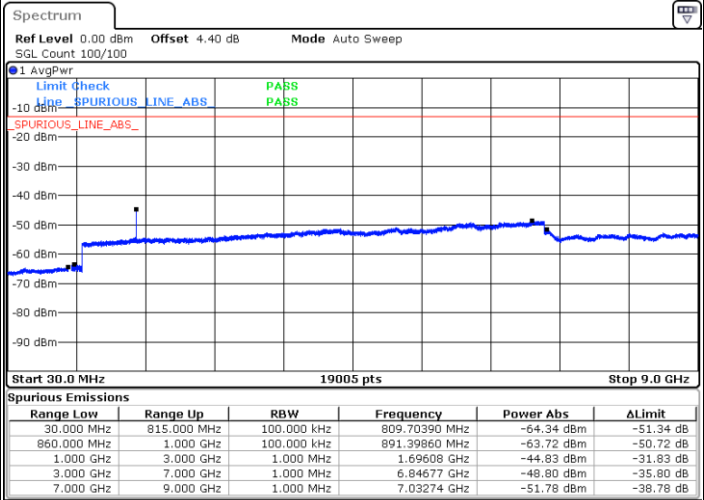

LTE Band 5 / 1.4MHz

Lowest Channel / QPSK

Lowest Channel / 16QAM

Date: 17.AUG.2017 09:35:11

Date: 17.AUG.2017 09:35:39

Middle Channel / QPSK

Middle Channel / 16QAM

Date: 17.AUG.2017 09:36:33

Date: 17.AUG.2017 09:36:06

LTE Band 5 / 1.4MHz

Highest Channel / QPSK

Date: 17.AUG.2017 09:38:20

Highest Channel / 16QAM

Date: 17.AUG.2017 09:38:45

LTE Band 5 / 3MHz

Lowest Channel / QPSK

Date: 17.AUG.2017 09:53:24

Lowest Channel / 16QAM

Date: 17.AUG.2017 09:54:19

LTE Band 5 / 3MHz

Middle Channel / QPSK

Middle Channel / 16QAM

Date: 17.AUG.2017 09:55:57

Date: 17.AUG.2017 09:56:52

Highest Channel / QPSK

Highest Channel / 16QAM

Date: 17.AUG.2017 10:05:03

Date: 17.AUG.2017 10:05:58

LTE Band 5 / 5MHz

Lowest Channel / QPSK

Lowest Channel / 16QAM

Date: 17.AUG.2017 10:14:08