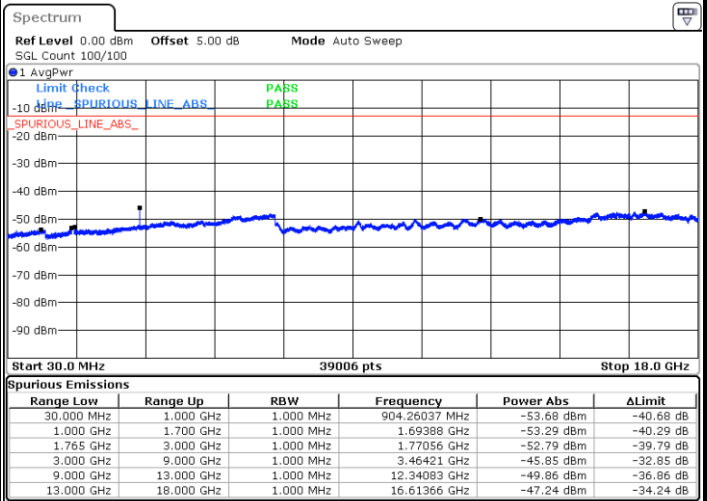

Date: 17.AUG.2017 20:45:07

Lowest Channel / 16QAM

Date: 17.AUG.2017 20:46:02

LTE Band 2 / 20MHz

Middle Channel / QPSK

Middle Channel / 16QAM

Date: 17.AUG.2017 20:47:37

Date: 17.AUG.2017 20:48:31

Highest Channel / QPSK

Highest Channel / 16QAM

Date: 17.AUG.2017 20:54:35

Date: 17.AUG.2017 20:55:30

LTE Band 4 / 1.4MHz

Lowest Channel / QPSK

Lowest Channel / 16QAM

Date: 16.AUG.2017 20:06:35

Date: 16.AUG.2017 20:07:30

Middle Channel / QPSK

Middle Channel / 16QAM

Date: 16.AUG.2017 20:09:09

Date: 16.AUG.2017 20:10:04

LTE Band 4 / 1.4MHz

Highest Channel / QPSK

Date: 16 AUG 2017 20:16:14

Highest Channel / 16QAM

Date: 16 AUG 2017 20:17:10

LTE Band 4 / 3MHz

Lowest Channel / QPSK

Date: 16 AUG 2017 20:23:20

Lowest Channel / 16QAM

Date: 16 AUG 2017 20:24:15

LTE Band 4 / 3MHz