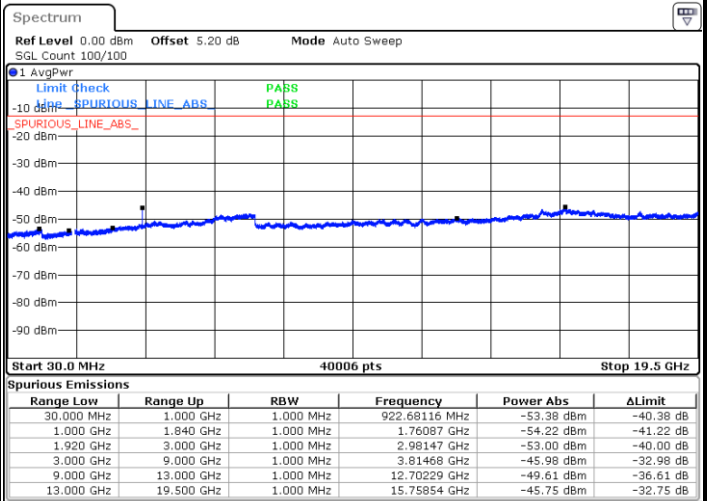

Conducted Spurious Emission

LTE Band 2 / 1.4MHz

Highest Channel / QPSK

Highest Channel / 16QAM

Date: 17.AUG.2017 19:21:59

Date: 17.AUG.2017 19:22:54

LTE Band 2 / 3MHz

Lowest Channel / QPSK

Lowest Channel / 16QAM

Date: 17.AUG.2017 19:39:19

Date: 17.AUG.2017 19:40:13

LTE Band 2 / 3MHz

Middle Channel / QPSK

Middle Channel / 16QAM

Date: 17.AUG.2017 19:41:48

Date: 17.AUG.2017 19:42:43

Highest Channel / QPSK

Highest Channel / 16QAM

Date: 17.AUG.2017 19:48:47

Date: 17.AUG.2017 19:49:41

LTE Band 2 / 5MHz

Lowest Channel / QPSK

Lowest Channel / 16QAM

Date: 17.AUG.2017 19:55:46