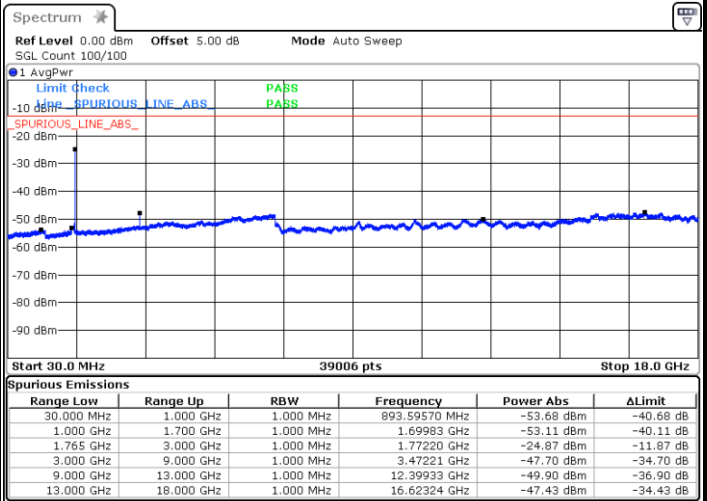

Highest Channel / 16QAM

Date: 16 AUG 2017 22:55:58

LTE Band 4 / 20MHz

Lowest Channel / QPSK

Date: 16 AUG 2017 23:02:08

Lowest Channel / 16QAM

Date: 16 AUG 2017 23:03:04

LTE Band 4 / 20MHz

Middle Channel / QPSK

Middle Channel / 16QAM

Date: 16.AUG.2017 23:04:42

Date: 16.AUG.2017 23:05:38

Highest Channel / QPSK

Highest Channel / 16QAM

Date: 16.AUG.2017 23:11:48

Date: 16.AUG.2017 23:12:45

LTE Band 5 / 1.4MHz

Lowest Channel / QPSK

Lowest Channel / 16QAM

Date: 17.AUG.2017 09:35:11

Date: 17.AUG.2017 09:35:39

Middle Channel / QPSK

Middle Channel / 16QAM

Date: 17.AUG.2017 09:36:33

Date: 17.AUG.2017 09:36:06

LTE Band 5 / 1.4MHz

Highest Channel / QPSK

Date: 17.AUG.2017 09:38:20

Highest Channel / 16QAM

Date: 17.AUG.2017 09:38:45

LTE Band 5 / 3MHz

Lowest Channel / QPSK