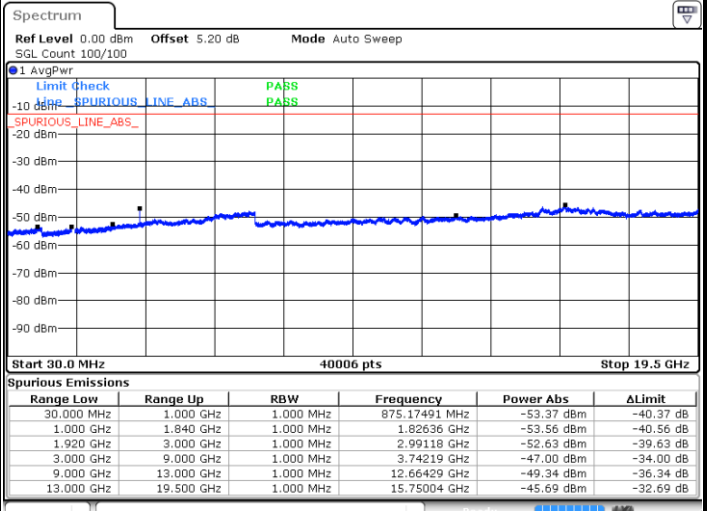

Date: 17.AUG.2017 20:32:04

LTE Band 2 / 15MHz

Highest Channel / QPSK

Date: 17.AUG.2017 20:38:08

Highest Channel / 16QAM

Date: 17.AUG.2017 20:39:03

LTE Band 2 / 20MHz

Lowest Channel / QPSK

Date: 17.AUG.2017 20:45:07

Lowest Channel / 16QAM

Date: 17.AUG.2017 20:46:02

LTE Band 2 / 20MHz

Middle Channel / QPSK

Middle Channel / 16QAM

Date: 17.AUG.2017 20:47:37

Date: 17.AUG.2017 20:48:31

Highest Channel / QPSK

Highest Channel / 16QAM

Date: 17.AUG.2017 20:54:35

Date: 17.AUG.2017 20:55:30

LTE Band 4 / 1.4MHz

Lowest Channel / QPSK

Lowest Channel / 16QAM

Date: 16.AUG.2017 20:06:35

Date: 16.AUG.2017 20:07:30

Middle Channel / QPSK

Middle Channel / 16QAM

Date: 16.AUG.2017 20:09:09

Date: 16.AUG.2017 20:10:04

LTE Band 4 / 1.4MHz

Highest Channel / QPSK

Date: 16 AUG 2017 20:16:14