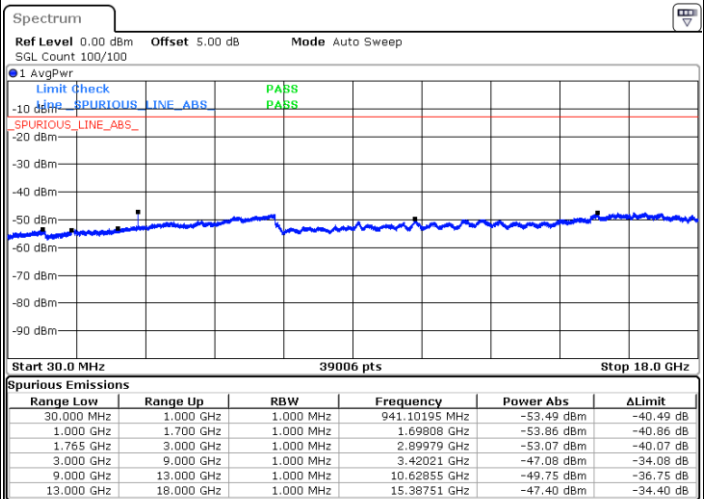

Date: 16.AUG.2017 20:07:30

Middle Channel / QPSK

Middle Channel / 16QAM

Date: 16.AUG.2017 20:09:09

Date: 16.AUG.2017 20:10:04

LTE Band 4 / 1.4MHz

Highest Channel / QPSK

Date: 16 AUG 2017 20:16:14

Highest Channel / 16QAM

Date: 16 AUG 2017 20:17:10

LTE Band 4 / 3MHz

Lowest Channel / QPSK

Date: 16 AUG 2017 20:23:20

Lowest Channel / 16QAM

Date: 16 AUG 2017 20:24:15

LTE Band 4 / 3MHz