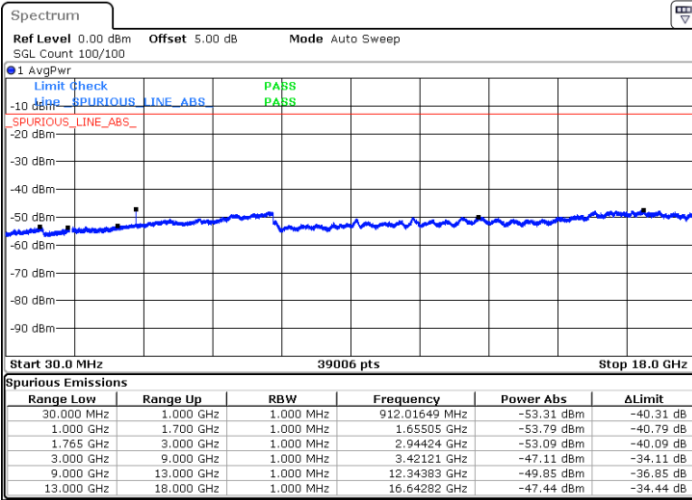

Highest Channel / 16QAM

Date: 16 AUG 2017 20:17:10

LTE Band 4 / 3MHz

Lowest Channel / QPSK

Date: 16 AUG 2017 20:23:20

Lowest Channel / 16QAM

Date: 16 AUG 2017 20:24:15

LTE Band 4 / 3MHz

Middle Channel / QPSK

Middle Channel / 16QAM

Date: 16.AUG.2017 20:25:53

Date: 16.AUG.2017 20:26:48

Highest Channel / QPSK

Highest Channel / 16QAM

Date: 16.AUG.2017 20:32:58

Date: 16.AUG.2017 20:33:54

LTE Band 4 / 5MHz

Lowest Channel / QPSK

Lowest Channel / 16QAM

Date: 16.AUG.2017 20:40:06

Date: 16.AUG.2017 20:41:01

Middle Channel / QPSK

Middle Channel / 16QAM

Date: 16.AUG.2017 20:42:39