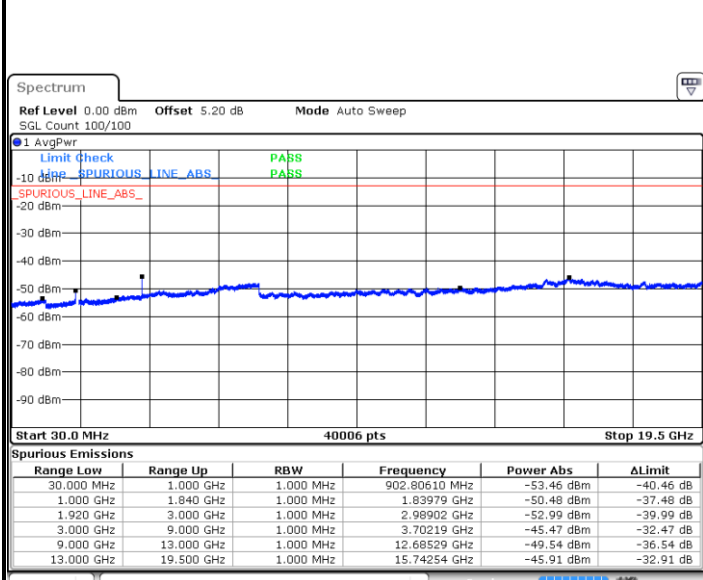

LTE Band 2 / 15MHz

Lowest Channel / QPSK

Lowest Channel / 16QAM

Date: 17.AUG.2017 20:28:40

Date: 17.AUG.2017 20:29:35

Middle Channel / QPSK

Middle Channel / 16QAM

Date: 17.AUG.2017 20:31:09

Date: 17.AUG.2017 20:32:04

LTE Band 2 / 15MHz

Highest Channel / QPSK

Date: 17.AUG.2017 20:38:08

Highest Channel / 16QAM

Date: 17.AUG.2017 20:39:03

LTE Band 2 / 20MHz

Lowest Channel / QPSK

Date: 17.AUG.2017 20:45:07

Lowest Channel / 16QAM

Date: 17.AUG.2017 20:46:02

LTE Band 2 / 20MHz

Middle Channel / QPSK

Middle Channel / 16QAM

Date: 17.AUG.2017 20:47:37

Date: 17.AUG.2017 20:48:31

Highest Channel / QPSK

Highest Channel / 16QAM

Date: 17.AUG.2017 20:54:35

Date: 17.AUG.2017 20:55:30

LTE Band 4 / 1.4MHz

Lowest Channel / QPSK

Lowest Channel / 16QAM

Date: 16.AUG.2017 20:06:35