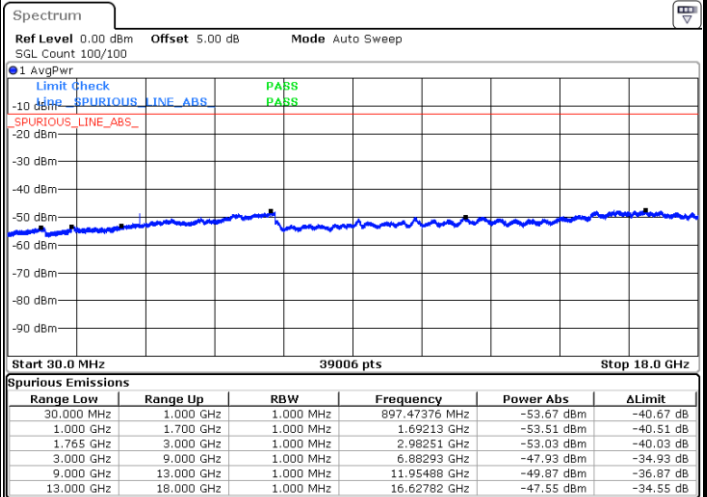

LTE Band 4 / 5MHz

Lowest Channel / QPSK

Lowest Channel / 16QAM

Date: 16.AUG.2017 20:40:06

Date: 16.AUG.2017 20:41:01

Middle Channel / QPSK

Middle Channel / 16QAM

Date: 16.AUG.2017 20:42:39

Date: 16.AUG.2017 20:43:35

LTE Band 4 / 5MHz

Highest Channel / QPSK

Date: 16 AUG 2017 20:49:44

Highest Channel / 16QAM

Date: 16 AUG 2017 22:22:29

LTE Band 4 / 10MHz

Lowest Channel / QPSK