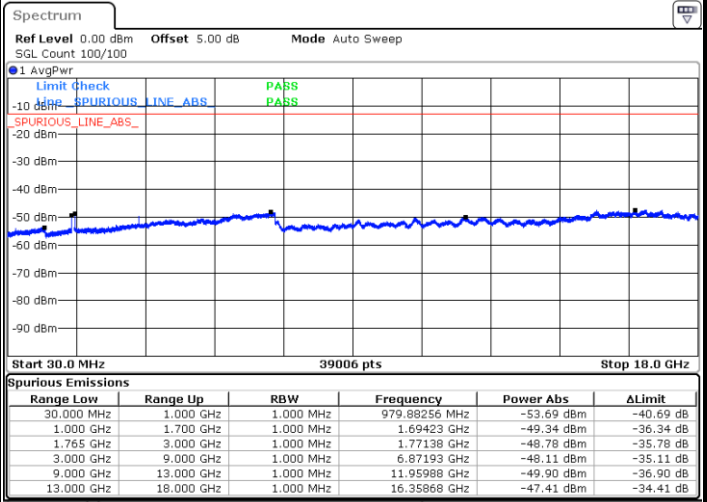

Date: 16.AUG.2017 22:46:19

Middle Channel / QPSK

Middle Channel / 16QAM

Date: 16.AUG.2017 22:47:57

Date: 16.AUG.2017 22:48:52

LTE Band 4 / 15MHz

Highest Channel / QPSK

Date: 16 AUG 2017 22:55:02

Highest Channel / 16QAM

Date: 16 AUG 2017 22:55:58

LTE Band 4 / 20MHz

Lowest Channel / QPSK

Date: 16 AUG 2017 23:02:08

Lowest Channel / 16QAM

Date: 16 AUG 2017 23:03:04

LTE Band 4 / 20MHz

Middle Channel / QPSK

Middle Channel / 16QAM

Date: 16.AUG.2017 23:04:42

Date: 16.AUG.2017 23:05:38

Highest Channel / QPSK

Highest Channel / 16QAM

Date: 16.AUG.2017 23:11:48

Date: 16.AUG.2017 23:12:45