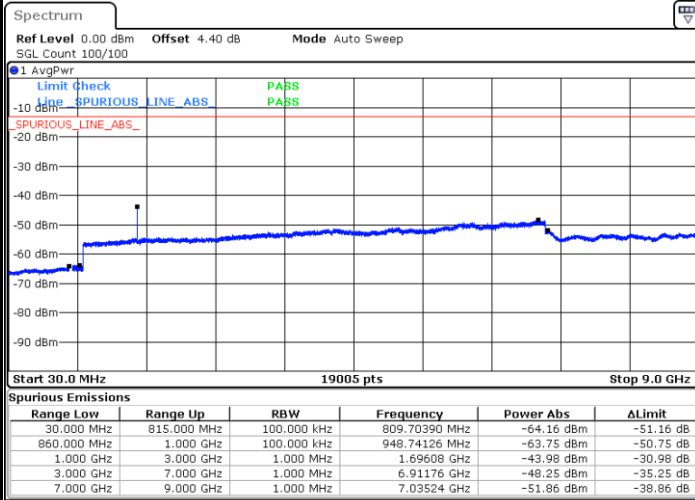

Highest Channel / 16QAM

Date: 16 AUG 2017 22:55:58

LTE Band 4 / 20MHz

Lowest Channel / QPSK

Date: 16 AUG 2017 23:02:08

Lowest Channel / 16QAM

Date: 16 AUG 2017 23:03:04

LTE Band 4 / 20MHz

LTE Band 5 / 1.4MHz

Lowest Channel / QPSK

Lowest Channel / 16QAM

Date: 17.AUG.2017 09:35:11

Date: 17.AUG.2017 09:35:39

Middle Channel / QPSK

Middle Channel / 16QAM

Date: 17.AUG.2017 09:36:33

Date: 17.AUG.2017 09:36:06

LTE Band 5 / 1.4MHz

Highest Channel / QPSK

Date: 17.AUG.2017 09:38:20

Highest Channel / 16QAM

Date: 17.AUG.2017 09:38:45

LTE Band 5 / 3MHz

Lowest Channel / QPSK