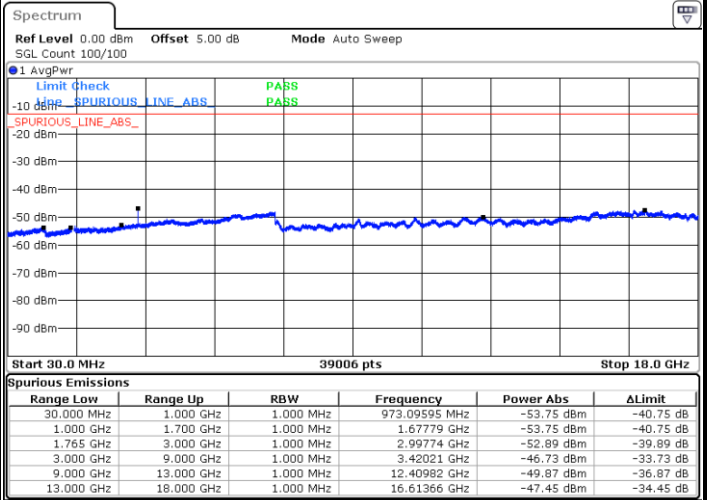

Highest Channel / 16QAM

Date: 16 AUG 2017 20:17:10

LTE Band 4 / 3MHz

Lowest Channel / QPSK

Date: 16 AUG 2017 20:23:20

Lowest Channel / 16QAM

Date: 16 AUG 2017 20:24:15

LTE Band 4 / 3MHz

Middle Channel / QPSK

Middle Channel / 16QAM

Date: 16.AUG.2017 20:25:53

Date: 16.AUG.2017 20:26:48

Highest Channel / QPSK

Highest Channel / 16QAM

Date: 16.AUG.2017 20:32:58

Date: 16.AUG.2017 20:33:54

LTE Band 4 / 5MHz

Lowest Channel / QPSK

Lowest Channel / 16QAM

Date: 16.AUG.2017 20:40:06

Date: 16.AUG.2017 20:41:01

Middle Channel / QPSK

Middle Channel / 16QAM

Date: 16.AUG.2017 20:42:39