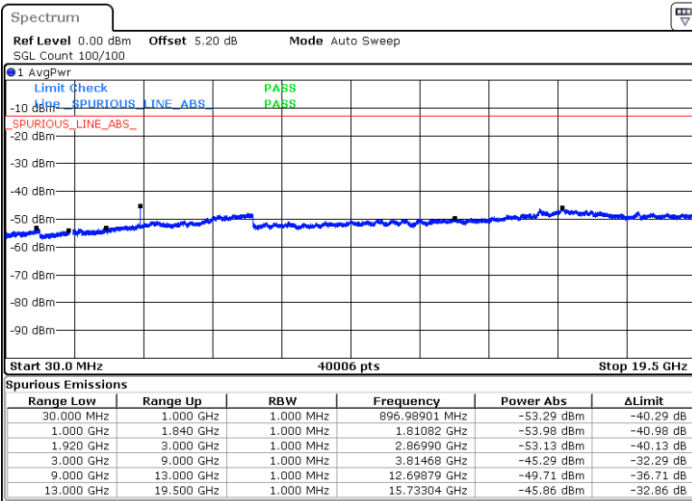

Conducted Spurious Emission

LTE Band 2 / 1.4MHz

Highest Channel / QPSK

Highest Channel / 16QAM

Date: 17.AUG.2017 19:21:59

Date: 17.AUG.2017 19:22:54

LTE Band 2 / 3MHz

Lowest Channel / QPSK

Lowest Channel / 16QAM

Date: 17.AUG.2017 19:39:19

Date: 17.AUG.2017 19:40:13

LTE Band 2 / 3MHz

Middle Channel / QPSK

Middle Channel / 16QAM

Date: 17.AUG.2017 19:41:48

Date: 17.AUG.2017 19:42:43

Highest Channel / QPSK

Highest Channel / 16QAM

Date: 17.AUG.2017 19:48:47

Date: 17.AUG.2017 19:49:41

LTE Band 2 / 5MHz

Lowest Channel / QPSK

Lowest Channel / 16QAM

Date: 17.AUG.2017 19:55:46