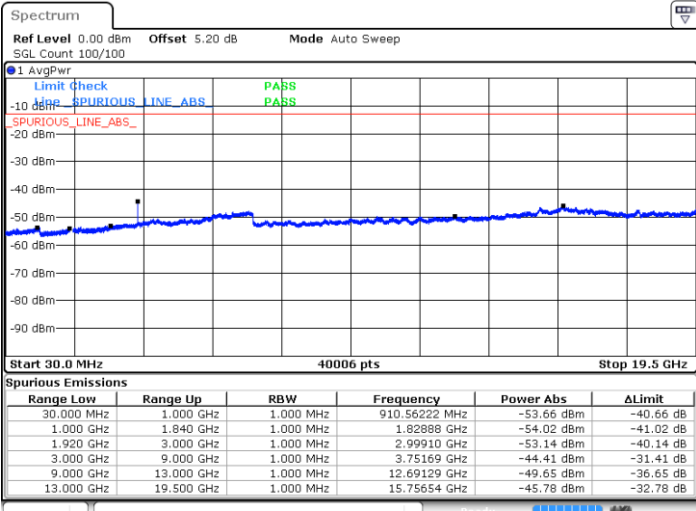

LTE Band 2 / 10MHz

Middle Channel / QPSK

Middle Channel / 16QAM

Date: 17.AUG.2017 20:14:42

Date: 17.AUG.2017 20:15:37