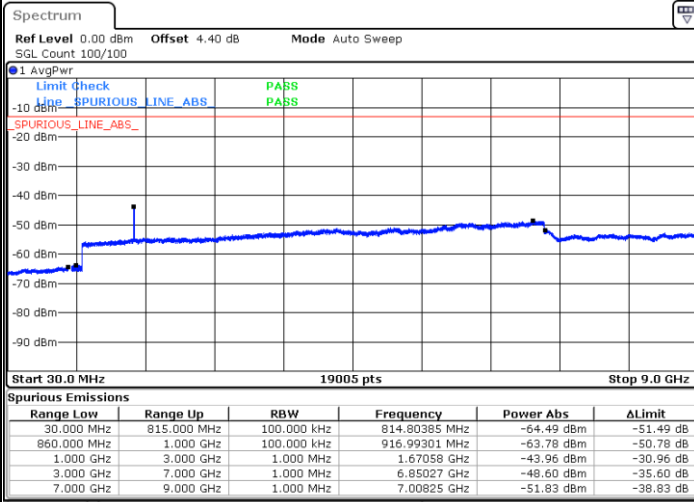

LTE Band 5 / 1.4MHz

Lowest Channel / QPSK

Lowest Channel / 16QAM

Date: 17.AUG.2017 09:35:11

Date: 17.AUG.2017 09:35:39

Middle Channel / QPSK

Middle Channel / 16QAM

Date: 17.AUG.2017 09:36:33

Date: 17.AUG.2017 09:36:06

LTE Band 5 / 1.4MHz

Highest Channel / QPSK

Date: 17.AUG.2017 09:38:20

Highest Channel / 16QAM

Date: 17.AUG.2017 09:38:45

LTE Band 5 / 3MHz

Lowest Channel / QPSK

Date: 17.AUG.2017 09:53:24

Lowest Channel / 16QAM

Date: 17.AUG.2017 09:54:19

LTE Band 5 / 3MHz

Middle Channel / QPSK

Middle Channel / 16QAM

Date: 17.AUG.2017 09:55:57

Date: 17.AUG.2017 09:56:52

Highest Channel / QPSK

Highest Channel / 16QAM

Date: 17.AUG.2017 10:05:03

Date: 17.AUG.2017 10:05:58

LTE Band 5 / 5MHz

Lowest Channel / QPSK

Lowest Channel / 16QAM

Date: 17.AUG.2017 10:14:08