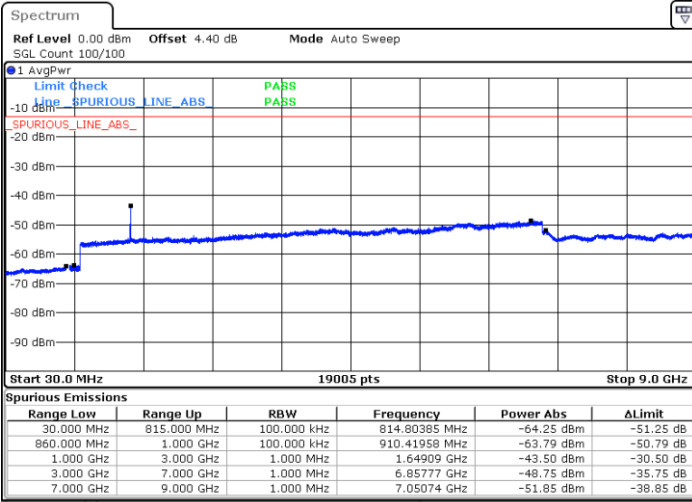

Date: 17.AUG.2017 09:36:06

LTE Band 5 / 1.4MHz

Highest Channel / QPSK

Date: 17.AUG.2017 09:38:20

Highest Channel / 16QAM

Date: 17.AUG.2017 09:38:45

LTE Band 5 / 3MHz

Lowest Channel / QPSK

Date: 17.AUG.2017 09:53:24

Lowest Channel / 16QAM

Date: 17.AUG.2017 09:54:19

LTE Band 5 / 3MHz

Middle Channel / QPSK

Middle Channel / 16QAM

Date: 17.AUG.2017 09:55:57

Date: 17.AUG.2017 09:56:52

Highest Channel / QPSK

Highest Channel / 16QAM

Date: 17.AUG.2017 10:05:03

Date: 17.AUG.2017 10:05:58

LTE Band 5 / 5MHz

Lowest Channel / QPSK

Lowest Channel / 16QAM

Date: 17.AUG.2017 10:14:08