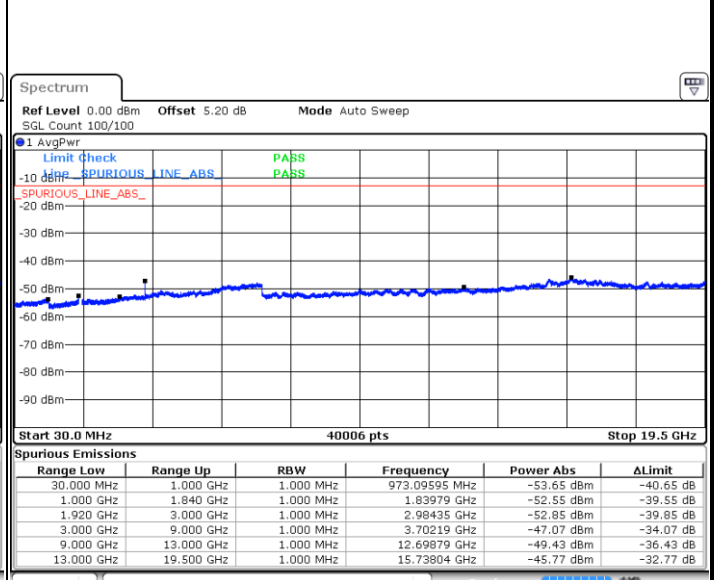

LTE Band 2 / 15MHz

Lowest Channel / QPSK

Lowest Channel / 16QAM

Date: 17.AUG.2017 20:28:40

Date: 17.AUG.2017 20:29:35

Middle Channel / QPSK

Middle Channel / 16QAM

Date: 17.AUG.2017 20:31:09

Date: 17.AUG.2017 20:32:04

LTE Band 2 / 15MHz

Highest Channel / QPSK

Date: 17.AUG.2017 20:38:08

Highest Channel / 16QAM

Date: 17.AUG.2017 20:39:03

LTE Band 2 / 20MHz

Lowest Channel / QPSK

Date: 17.AUG.2017 20:45:07

Lowest Channel / 16QAM

Date: 17.AUG.2017 20:46:02

LTE Band 2 / 20MHz

Middle Channel / QPSK

Middle Channel / 16QAM

Date: 17.AUG.2017 20:47:37

Date: 17.AUG.2017 20:48:31

Highest Channel / QPSK

Highest Channel / 16QAM

Date: 17.AUG.2017 20:54:35

Date: 17.AUG.2017 20:55:30

LTE Band 4 / 1.4MHz

Lowest Channel / QPSK

Lowest Channel / 16QAM

Date: 16.AUG.2017 20:06:35