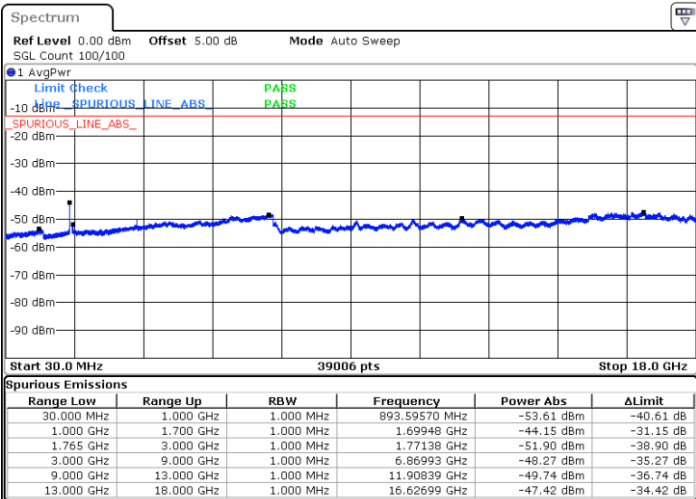

Date: 16 AUG 2017 22:28:39

Lowest Channel / 16QAM

Date: 16 AUG 2017 22:29:35

LTE Band 4 / 10MHz

Middle Channel / QPSK

Middle Channel / 16QAM

Date: 16.AUG.2017 22:31:13

Date: 16.AUG.2017 22:32:08

Highest Channel / QPSK

Highest Channel / 16QAM

Date: 16.AUG.2017 22:38:18

Date: 16.AUG.2017 22:39:13

LTE Band 4 / 15MHz

Lowest Channel / QPSK

Lowest Channel / 16QAM

Date: 16.AUG.2017 22:45:24

Date: 16.AUG.2017 22:46:19

Middle Channel / QPSK

Middle Channel / 16QAM

Date: 16.AUG.2017 22:47:57

Date: 16.AUG.2017 22:48:52

LTE Band 4 / 15MHz

Highest Channel / QPSK

Date: 16 AUG 2017 22:55:02

Highest Channel / 16QAM

Date: 16 AUG 2017 22:55:58

LTE Band 4 / 20MHz

Lowest Channel / QPSK

Date: 16 AUG 2017 23:02:08

Lowest Channel / 16QAM

Date: 16 AUG 2017 23:03:04

LTE Band 4 / 20MHz