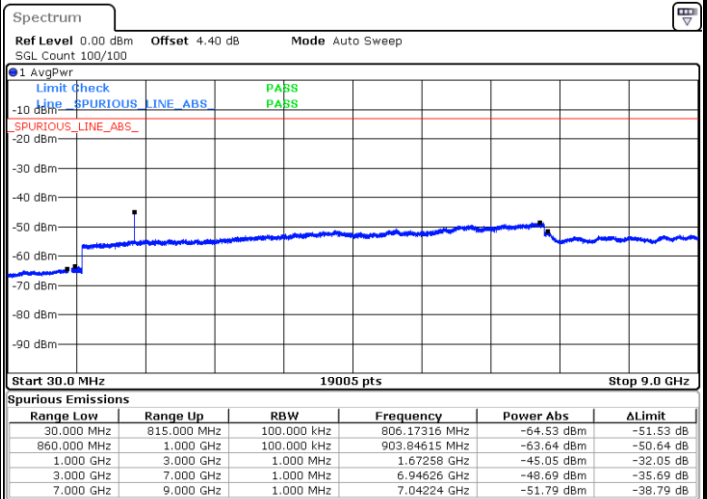

Highest Channel / 16QAM

Date: 16 AUG 2017 22:55:58

LTE Band 4 / 20MHz

Lowest Channel / QPSK

Date: 16 AUG 2017 23:02:08

Lowest Channel / 16QAM

Date: 16 AUG 2017 23:03:04

LTE Band 4 / 20MHz

LTE Band 5 / 1.4MHz

Lowest Channel / QPSK

Lowest Channel / 16QAM

Date: 17.AUG.2017 09:35:11

Date: 17.AUG.2017 09:35:39

Middle Channel / QPSK

Middle Channel / 16QAM

Date: 17.AUG.2017 09:36:33

Date: 17.AUG.2017 09:36:06

LTE Band 5 / 1.4MHz

Highest Channel / QPSK

Date: 17.AUG.2017 09:38:20

Highest Channel / 16QAM

Date: 17.AUG.2017 09:38:45

LTE Band 5 / 3MHz

Lowest Channel / QPSK