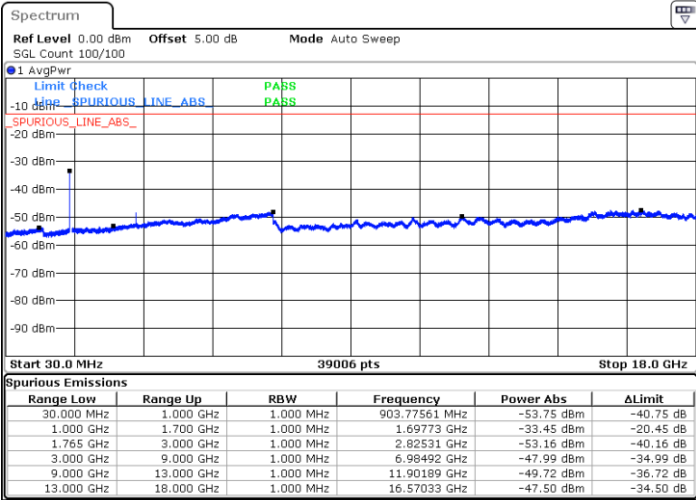

Date: 16 AUG 2017 22:28:39

Lowest Channel / 16QAM

Date: 16 AUG 2017 22:29:35

LTE Band 4 / 10MHz

Middle Channel / QPSK

Middle Channel / 16QAM

Date: 16.AUG.2017 22:31:13

Date: 16.AUG.2017 22:32:08

Highest Channel / QPSK

Highest Channel / 16QAM

Date: 16.AUG.2017 22:38:18

Date: 16.AUG.2017 22:39:13

LTE Band 4 / 15MHz

Lowest Channel / QPSK

Lowest Channel / 16QAM

Date: 16.AUG.2017 22:45:24

Date: 16.AUG.2017 22:46:19

Middle Channel / QPSK

Middle Channel / 16QAM

Date: 16.AUG.2017 22:47:57

Date: 16.AUG.2017 22:48:52

LTE Band 4 / 15MHz

Highest Channel / QPSK

Date: 16 AUG 2017 22:55:02

Highest Channel / 16QAM

Date: 16 AUG 2017 22:55:58

LTE Band 4 / 20MHz

Lowest Channel / QPSK

Date: 16 AUG 2017 23:02:08

Lowest Channel / 16QAM

Date: 16 AUG 2017 23:03:04

LTE Band 4 / 20MHz