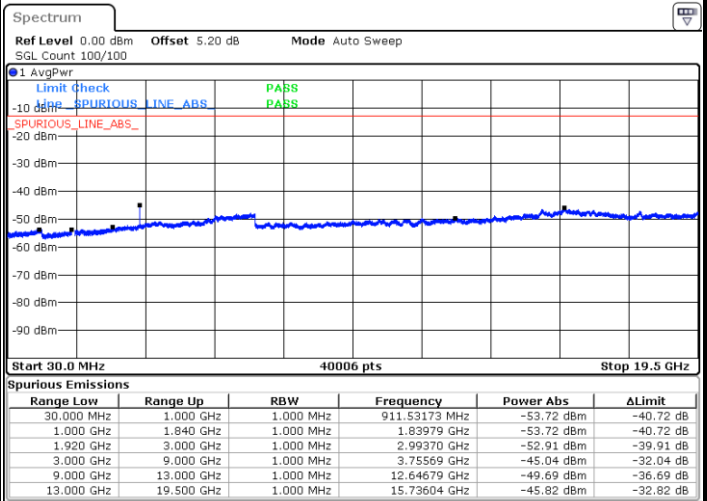

Lowest Channel / 16QAM

Date: 17.AUG.2017 19:39:19

Date: 17.AUG.2017 19:40:13

LTE Band 2 / 3MHz

Middle Channel / QPSK

Middle Channel / 16QAM

Date: 17.AUG.2017 19:41:48

Date: 17.AUG.2017 19:42:43

Highest Channel / QPSK

Highest Channel / 16QAM

Date: 17.AUG.2017 19:48:47

Date: 17.AUG.2017 19:49:41

LTE Band 2 / 5MHz

Lowest Channel / QPSK

Lowest Channel / 16QAM

Date: 17.AUG.2017 19:55:46

Date: 17.AUG.2017 19:56:40

Middle Channel / QPSK

Middle Channel / 16QAM

Date: 17.AUG.2017 19:58:15

Date: 17.AUG.2017 19:59:10

LTE Band 2 / 5MHz

Highest Channel / QPSK

Date: 17.AUG.2017 20:05:14

Highest Channel / 16QAM

Date: 17.AUG.2017 20:06:09

LTE Band 2 / 10MHz

Lowest Channel / QPSK

Date: 17.AUG.2017 20:12:13

Lowest Channel / 16QAM

Date: 17.AUG.2017 20:13:07

LTE Band 2 / 10MHz