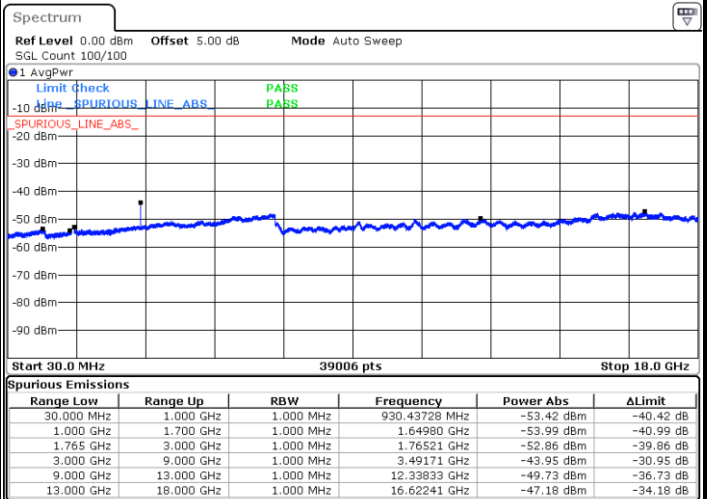

Date: 16.AUG.2017 20:43:35

LTE Band 4 / 5MHz

Highest Channel / QPSK

Date: 16 AUG 2017 20:49:44

Highest Channel / 16QAM

Date: 16 AUG 2017 22:22:29

LTE Band 4 / 10MHz

Lowest Channel / QPSK

Date: 16 AUG 2017 22:28:39

Lowest Channel / 16QAM

Date: 16 AUG 2017 22:29:35

LTE Band 4 / 10MHz

Middle Channel / QPSK

Middle Channel / 16QAM

Date: 16.AUG.2017 22:31:13

Date: 16.AUG.2017 22:32:08

Highest Channel / QPSK

Highest Channel / 16QAM

Date: 16.AUG.2017 22:38:18

Date: 16.AUG.2017 22:39:13

LTE Band 4 / 15MHz

Lowest Channel / QPSK

Lowest Channel / 16QAM

Date: 16.AUG.2017 22:45:24