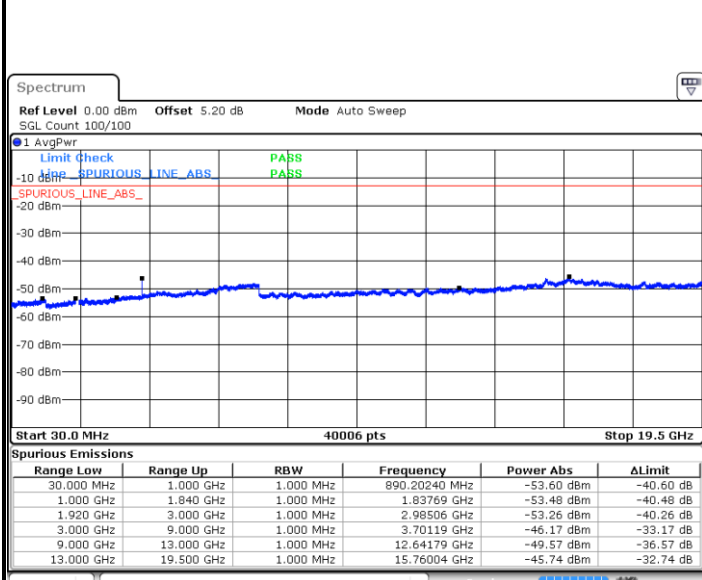

Highest Channel / QPSK

Highest Channel / 16QAM

Date: 17.AUG.2017 19:48:47

Date: 17.AUG.2017 19:49:41

LTE Band 2 / 5MHz

Lowest Channel / QPSK

Lowest Channel / 16QAM

Date: 17.AUG.2017 19:55:46

Date: 17.AUG.2017 19:56:40

Middle Channel / QPSK

Middle Channel / 16QAM

Date: 17.AUG.2017 19:58:15

Date: 17.AUG.2017 19:59:10

LTE Band 2 / 5MHz

Highest Channel / QPSK

Date: 17.AUG.2017 20:05:14

Highest Channel / 16QAM

Date: 17.AUG.2017 20:06:09

LTE Band 2 / 10MHz

Lowest Channel / QPSK

Date: 17.AUG.2017 20:12:13

Lowest Channel / 16QAM

Date: 17.AUG.2017 20:13:07

LTE Band 2 / 10MHz