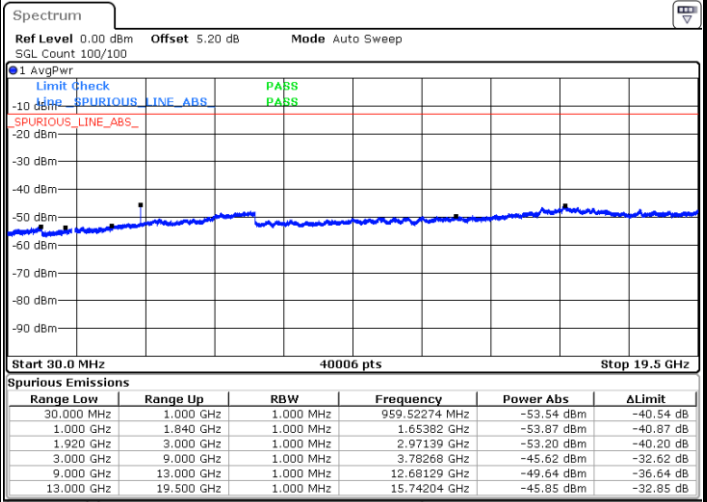

Date: 17.AUG.2017 20:32:04

LTE Band 2 / 15MHz

Highest Channel / QPSK

Date: 17.AUG.2017 20:38:08

Highest Channel / 16QAM

Date: 17.AUG.2017 20:39:03

LTE Band 2 / 20MHz

Lowest Channel / QPSK

Date: 17.AUG.2017 20:45:07

Lowest Channel / 16QAM

Date: 17.AUG.2017 20:46:02

LTE Band 2 / 20MHz

Middle Channel / QPSK

Middle Channel / 16QAM

Date: 17.AUG.2017 20:47:37

Date: 17.AUG.2017 20:48:31

Highest Channel / QPSK

Highest Channel / 16QAM

Date: 17.AUG.2017 20:54:35

Date: 17.AUG.2017 20:55:30

LTE Band 4 / 1.4MHz

Lowest Channel / QPSK

Lowest Channel / 16QAM

Date: 16.AUG.2017 20:06:35