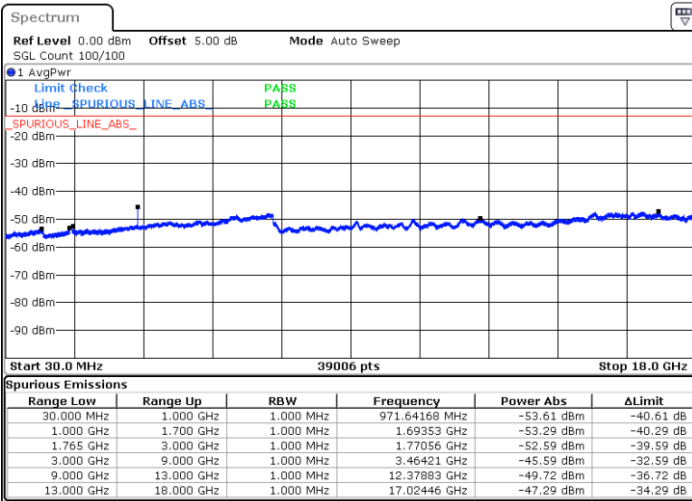

Date: 17.AUG.2017 20:45:07

Lowest Channel / 16QAM

Date: 17.AUG.2017 20:46:02

LTE Band 2 / 20MHz

Middle Channel / QPSK

Middle Channel / 16QAM

Date: 17.AUG.2017 20:47:37

Date: 17.AUG.2017 20:48:31

Highest Channel / QPSK

Highest Channel / 16QAM

Date: 17.AUG.2017 20:54:35

Date: 17.AUG.2017 20:55:30

LTE Band 4 / 1.4MHz

Lowest Channel / QPSK

Lowest Channel / 16QAM

Date: 16.AUG.2017 20:06:35

Date: 16.AUG.2017 20:07:30

Middle Channel / QPSK

Middle Channel / 16QAM

Date: 16.AUG.2017 20:09:09

Date: 16.AUG.2017 20:10:04

LTE Band 4 / 1.4MHz

Highest Channel / QPSK

Date: 16 AUG 2017 20:16:14