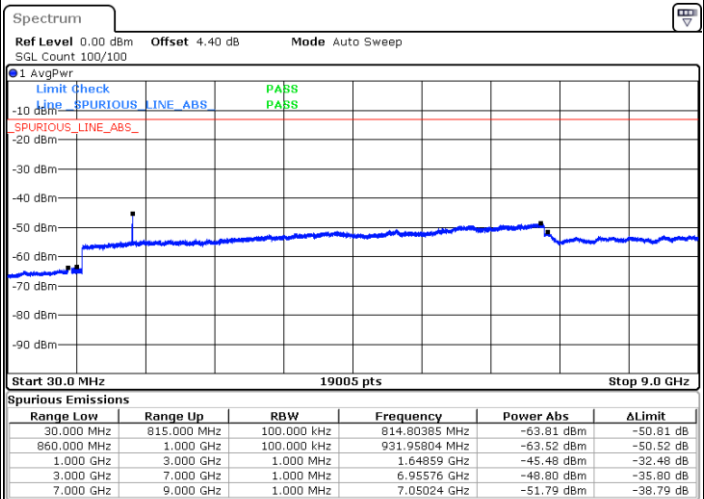

LTE Band 5 / 1.4MHz

Lowest Channel / QPSK

Lowest Channel / 16QAM

Date: 17.AUG.2017 09:35:11

Date: 17.AUG.2017 09:35:39

Middle Channel / QPSK

Middle Channel / 16QAM

Date: 17.AUG.2017 09:36:33

Date: 17.AUG.2017 09:36:06

LTE Band 5 / 1.4MHz

Highest Channel / QPSK

Date: 17.AUG.2017 09:38:20

Highest Channel / 16QAM

Date: 17.AUG.2017 09:38:45

LTE Band 5 / 3MHz

Lowest Channel / QPSK

Date: 17.AUG.2017 09:53:24

Lowest Channel / 16QAM

Date: 17.AUG.2017 09:54:19

LTE Band 5 / 3MHz

Middle Channel / QPSK

Middle Channel / 16QAM

Date: 17.AUG.2017 09:55:57

Date: 17.AUG.2017 09:56:52