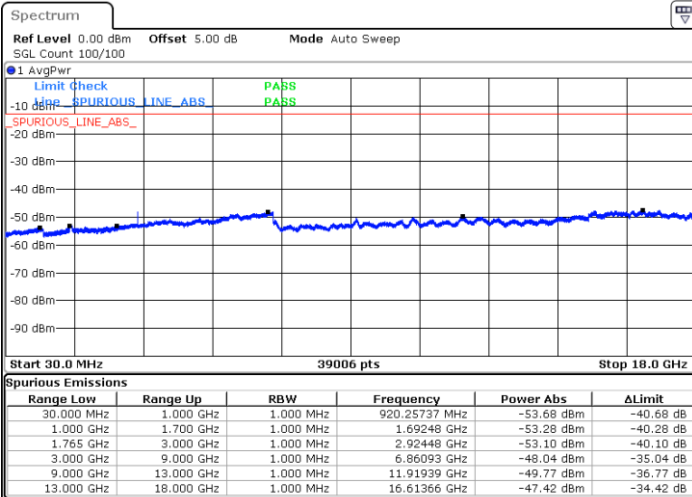

LTE Band 4 / 5MHz

Lowest Channel / QPSK

Lowest Channel / 16QAM

Date: 16.AUG.2017 20:40:06

Date: 16.AUG.2017 20:41:01

Middle Channel / QPSK

Middle Channel / 16QAM

Date: 16.AUG.2017 20:42:39

Date: 16.AUG.2017 20:43:35

LTE Band 4 / 5MHz

Highest Channel / QPSK

Date: 16 AUG 2017 20:49:44

Highest Channel / 16QAM

Date: 16 AUG 2017 22:22:29

LTE Band 4 / 10MHz

Lowest Channel / QPSK