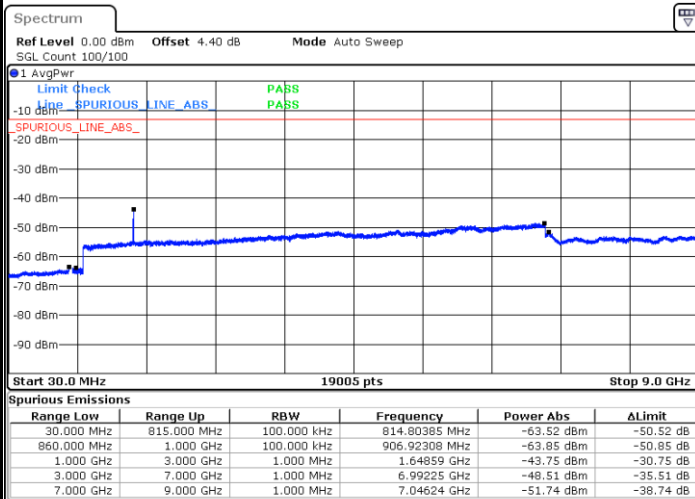

LTE Band 5 / 1.4MHz

Lowest Channel / QPSK

Lowest Channel / 16QAM

Date: 17.AUG.2017 09:35:11

Date: 17.AUG.2017 09:35:39

Middle Channel / QPSK

Middle Channel / 16QAM

Date: 17.AUG.2017 09:36:33

Date: 17.AUG.2017 09:36:06

LTE Band 5 / 1.4MHz

Highest Channel / QPSK

Date: 17.AUG.2017 09:38:20

Highest Channel / 16QAM

Date: 17.AUG.2017 09:38:45

LTE Band 5 / 3MHz

Lowest Channel / QPSK

Date: 17.AUG.2017 09:53:24

Lowest Channel / 16QAM

Date: 17.AUG.2017 09:54:19

LTE Band 5 / 3MHz

Middle Channel / QPSK

Middle Channel / 16QAM

Date: 17.AUG.2017 09:55:57

Date: 17.AUG.2017 09:56:52