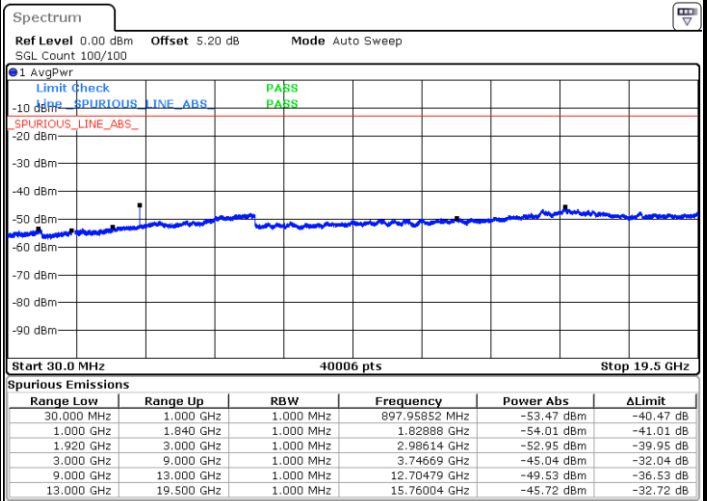

LTE Band 2 / 15MHz

Lowest Channel / QPSK

Lowest Channel / 16QAM

Date: 17.AUG.2017 20:28:40

Date: 17.AUG.2017 20:29:35

Middle Channel / QPSK

Middle Channel / 16QAM

Date: 17.AUG.2017 20:31:09

Date: 17.AUG.2017 20:32:04

LTE Band 2 / 15MHz

Highest Channel / QPSK

Date: 17.AUG.2017 20:38:08

Highest Channel / 16QAM

Date: 17.AUG.2017 20:39:03

LTE Band 2 / 20MHz

Lowest Channel / QPSK