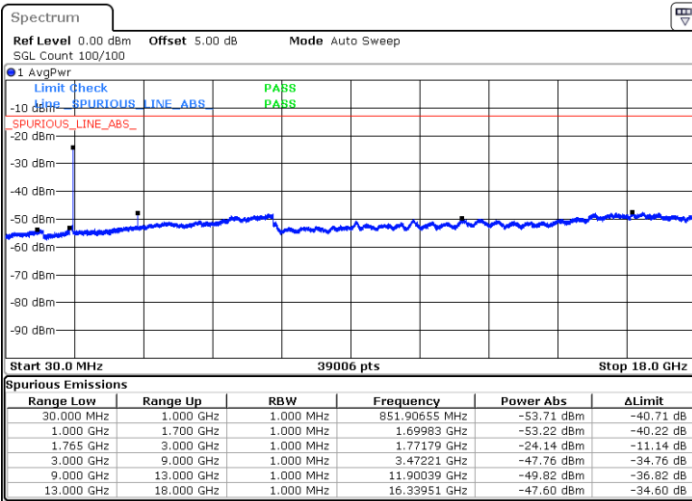

Highest Channel / 16QAM

Date: 16 AUG 2017 22:55:58

LTE Band 4 / 20MHz

Lowest Channel / QPSK

Date: 16 AUG 2017 23:02:08

Lowest Channel / 16QAM

Date: 16 AUG 2017 23:03:04

LTE Band 4 / 20MHz

Middle Channel / QPSK

Middle Channel / 16QAM

Date: 16.AUG.2017 23:04:42

Date: 16.AUG.2017 23:05:38

Highest Channel / QPSK

Highest Channel / 16QAM

Date: 16.AUG.2017 23:11:48

Date: 16.AUG.2017 23:12:45

LTE Band 5 / 1.4MHz

Lowest Channel / QPSK

Lowest Channel / 16QAM

Date: 17.AUG.2017 09:35:11

Date: 17.AUG.2017 09:35:39

Middle Channel / QPSK

Middle Channel / 16QAM

Date: 17.AUG.2017 09:36:33

Date: 17.AUG.2017 09:36:06

LTE Band 5 / 1.4MHz

Highest Channel / QPSK

Date: 17.AUG.2017 09:38:20

Highest Channel / 16QAM

Date: 17.AUG.2017 09:38:45

LTE Band 5 / 3MHz

Lowest Channel / QPSK