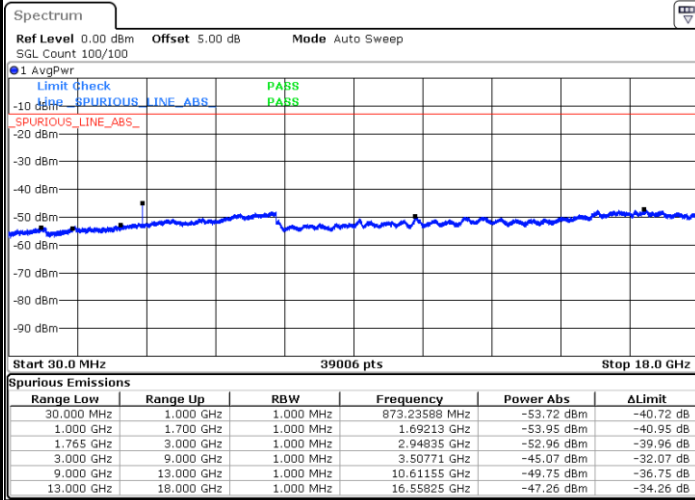

Highest Channel / QPSK

Highest Channel / 16QAM

Date: 17.AUG.2017 20:54:35

Date: 17.AUG.2017 20:55:30

LTE Band 4 / 1.4MHz

Lowest Channel / QPSK

Lowest Channel / 16QAM

Date: 16.AUG.2017 20:06:35

Date: 16.AUG.2017 20:07:30

Middle Channel / QPSK

Middle Channel / 16QAM

Date: 16.AUG.2017 20:09:09

Date: 16.AUG.2017 20:10:04

LTE Band 4 / 1.4MHz

Highest Channel / QPSK

Date: 16 AUG 2017 20:16:14

Highest Channel / 16QAM

Date: 16 AUG 2017 20:17:10

LTE Band 4 / 3MHz

Lowest Channel / QPSK

Date: 16 AUG 2017 20:23:20

Lowest Channel / 16QAM

Date: 16 AUG 2017 20:24:15

LTE Band 4 / 3MHz