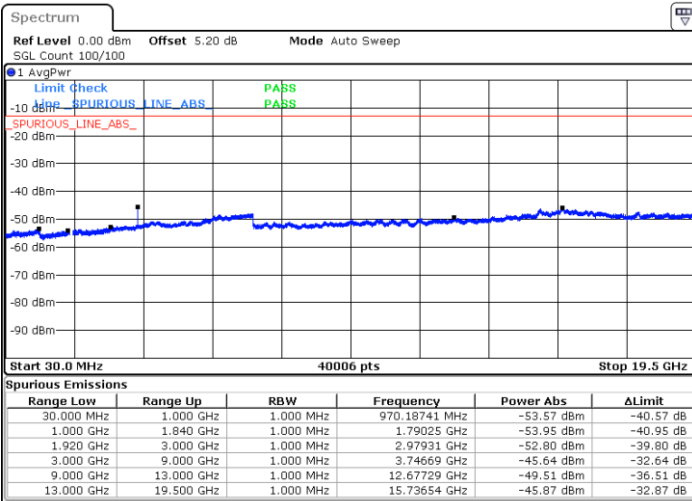

LTE Band 2 / 15MHz

Lowest Channel / QPSK

Lowest Channel / 16QAM

Date: 17.AUG.2017 20:28:40

Date: 17.AUG.2017 20:29:35

Middle Channel / QPSK

Middle Channel / 16QAM

Date: 17.AUG.2017 20:31:09

Date: 17.AUG.2017 20:32:04

LTE Band 2 / 15MHz

Highest Channel / QPSK

Date: 17.AUG.2017 20:38:08

Highest Channel / 16QAM

Date: 17.AUG.2017 20:39:03

LTE Band 2 / 20MHz

Lowest Channel / QPSK