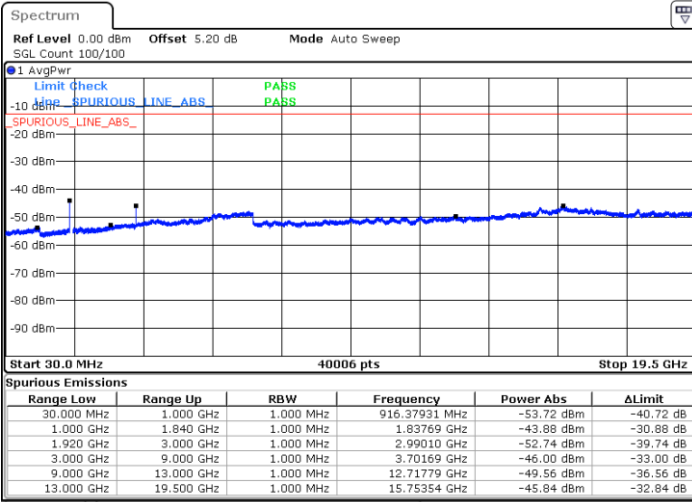

Highest Channel / 16QAM

Date: 17.AUG.2017 20:06:09

LTE Band 2 / 10MHz

Lowest Channel / QPSK

Date: 17.AUG.2017 20:12:13

Lowest Channel / 16QAM

Date: 17.AUG.2017 20:13:07

LTE Band 2 / 10MHz

Middle Channel / QPSK

Middle Channel / 16QAM

Date: 17.AUG.2017 20:14:42

Date: 17.AUG.2017 20:15:37

Highest Channel / QPSK

Highest Channel / 16QAM

Date: 17.AUG.2017 20:21:41

Date: 17.AUG.2017 20:22:36

LTE Band 2 / 15MHz

Lowest Channel / QPSK

Lowest Channel / 16QAM

Date: 17.AUG.2017 20:28:40

Date: 17.AUG.2017 20:29:35

Middle Channel / QPSK

Middle Channel / 16QAM

Date: 17.AUG.2017 20:31:09