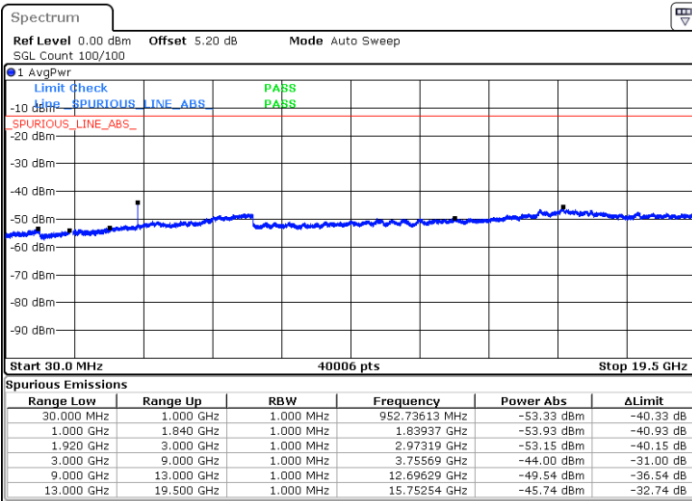

Highest Channel / QPSK

Highest Channel / 16QAM

Date: 17.AUG.2017 19:48:47

Date: 17.AUG.2017 19:49:41

LTE Band 2 / 5MHz

Lowest Channel / QPSK

Lowest Channel / 16QAM

Date: 17.AUG.2017 19:55:46

Date: 17.AUG.2017 19:56:40

Middle Channel / QPSK

Middle Channel / 16QAM

Date: 17.AUG.2017 19:58:15

Date: 17.AUG.2017 19:59:10

LTE Band 2 / 5MHz

Highest Channel / QPSK

Date: 17.AUG.2017 20:05:14

Highest Channel / 16QAM

Date: 17.AUG.2017 20:06:09

LTE Band 2 / 10MHz

Lowest Channel / QPSK

Date: 17.AUG.2017 20:12:13

Lowest Channel / 16QAM

Date: 17.AUG.2017 20:13:07

LTE Band 2 / 10MHz