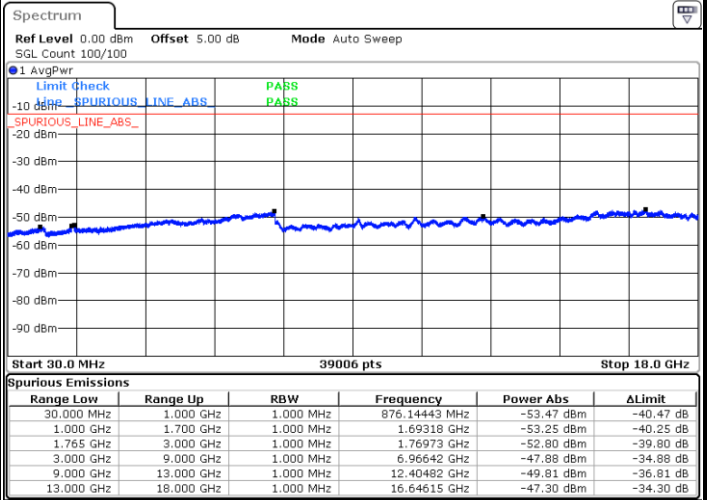

LTE Band 4 / 3MHz

Middle Channel / QPSK

Middle Channel / 16QAM

Date: 16.AUG.2017 20:25:53

Date: 16.AUG.2017 20:26:48