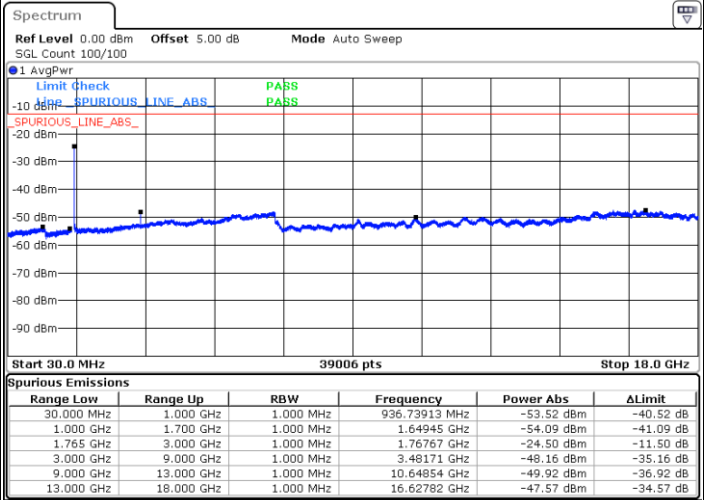

Highest Channel / QPSK

Highest Channel / 16QAM

Date: 16.AUG.2017 22:38:18

Date: 16.AUG.2017 22:39:13

LTE Band 4 / 15MHz

Lowest Channel / QPSK

Lowest Channel / 16QAM

Date: 16.AUG.2017 22:45:24

Date: 16.AUG.2017 22:46:19

Middle Channel / QPSK

Middle Channel / 16QAM

Date: 16.AUG.2017 22:47:57

Date: 16.AUG.2017 22:48:52

LTE Band 4 / 15MHz

Highest Channel / QPSK

Date: 16 AUG 2017 22:55:02

Highest Channel / 16QAM

Date: 16 AUG 2017 22:55:58

LTE Band 4 / 20MHz

Lowest Channel / QPSK

Date: 16 AUG 2017 23:02:08

Lowest Channel / 16QAM

Date: 16 AUG 2017 23:03:04

LTE Band 4 / 20MHz