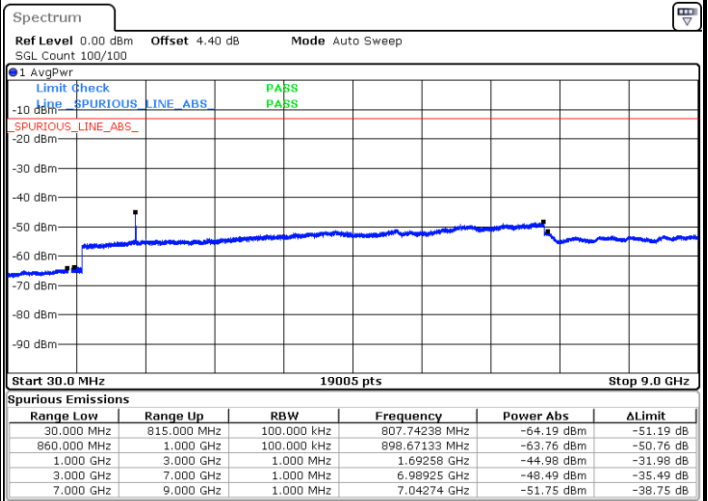

LTE Band 5 / 1.4MHz

Lowest Channel / QPSK

Lowest Channel / 16QAM

Date: 17.AUG.2017 09:35:11

Date: 17.AUG.2017 09:35:39

Middle Channel / QPSK

Middle Channel / 16QAM

Date: 17.AUG.2017 09:36:33

Date: 17.AUG.2017 09:36:06

LTE Band 5 / 1.4MHz

Highest Channel / QPSK

Date: 17.AUG.2017 09:38:20

Highest Channel / 16QAM

Date: 17.AUG.2017 09:38:45

LTE Band 5 / 3MHz

Lowest Channel / QPSK

Date: 17.AUG.2017 09:53:24

Lowest Channel / 16QAM

Date: 17.AUG.2017 09:54:19

LTE Band 5 / 3MHz

Middle Channel / QPSK

Middle Channel / 16QAM

Date: 17.AUG.2017 09:55:57

Date: 17.AUG.2017 09:56:52

Highest Channel / QPSK

Highest Channel / 16QAM

Date: 17.AUG.2017 10:05:03

Date: 17.AUG.2017 10:05:58

LTE Band 5 / 5MHz

Lowest Channel / QPSK

Lowest Channel / 16QAM

Date: 17.AUG.2017 10:14:08