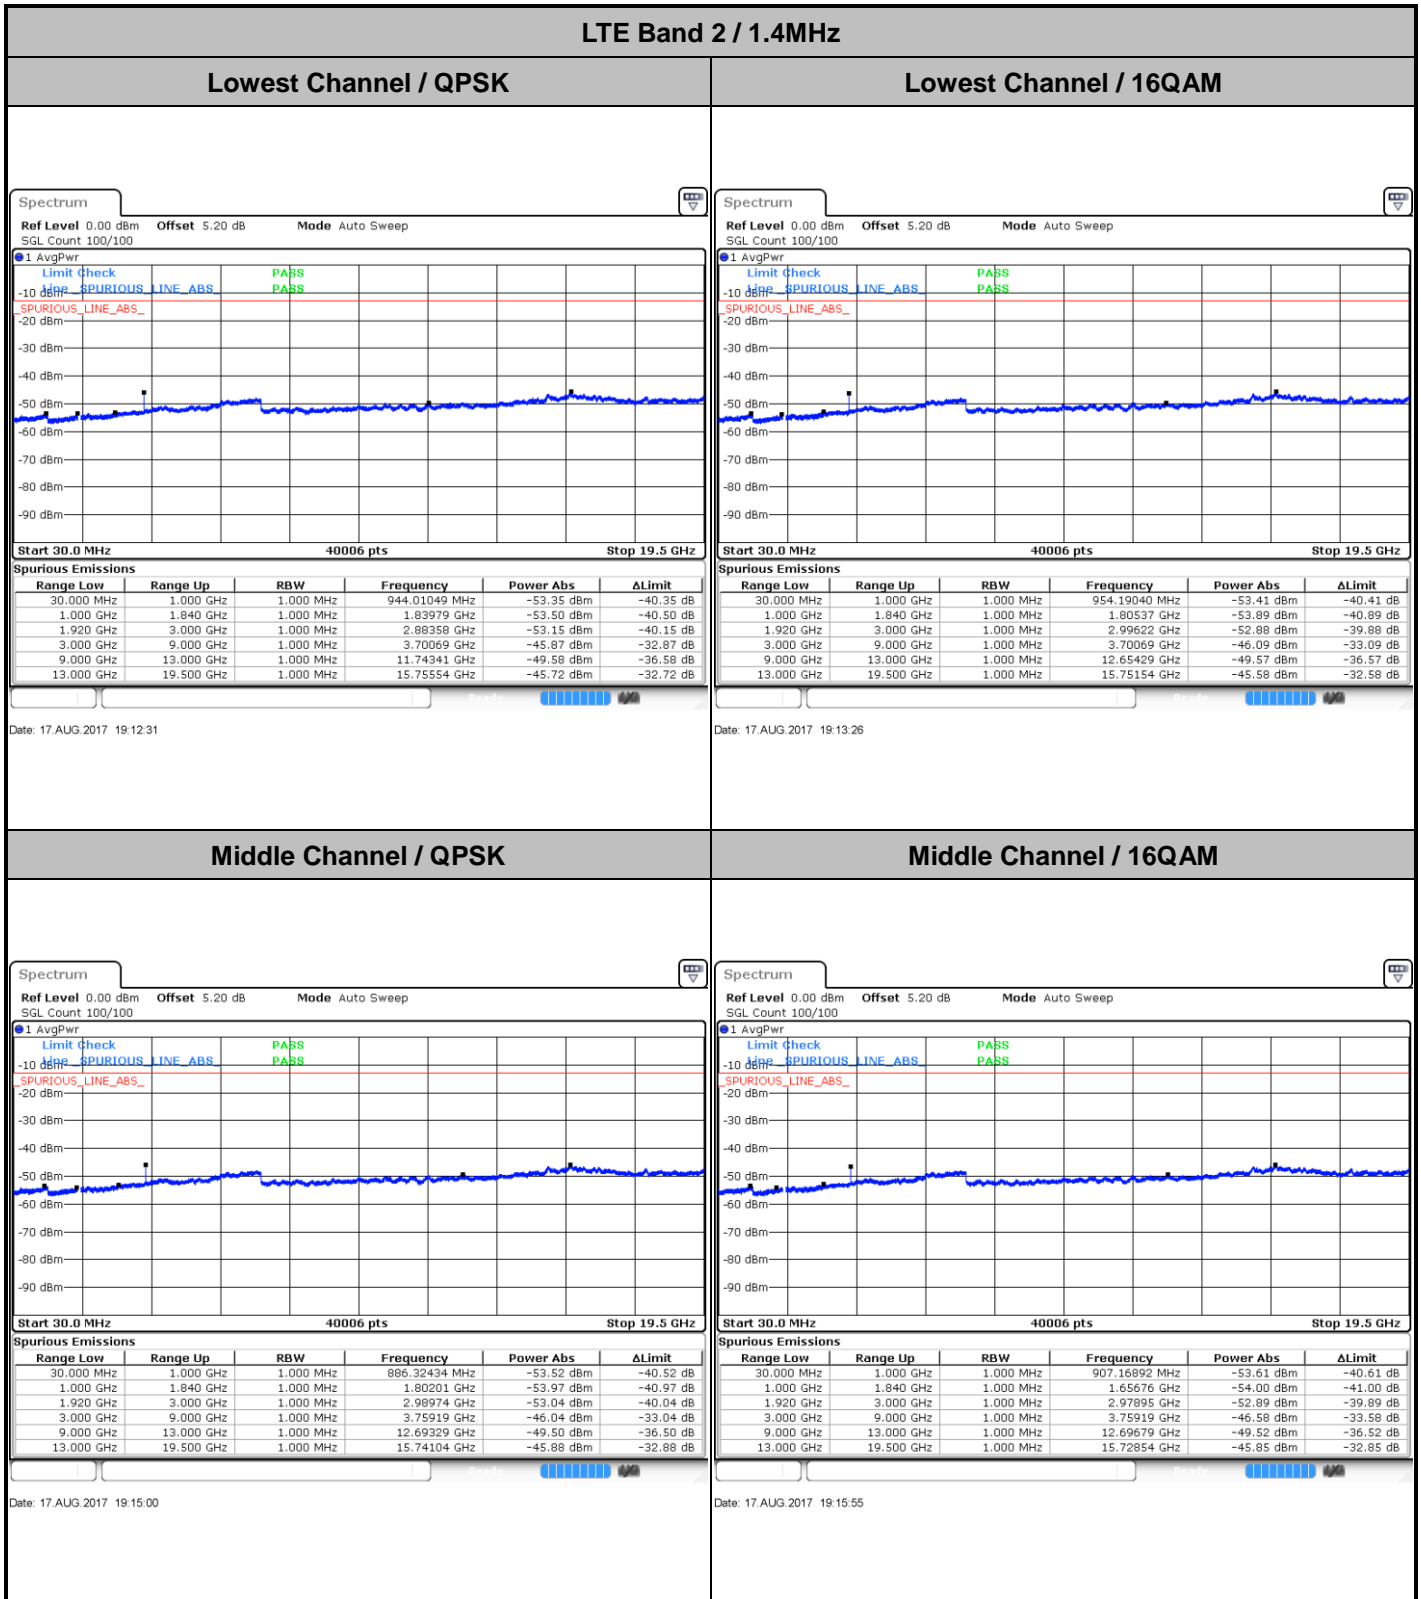

Conducted Spurious Emission

LTE Band 2 / 1.4MHz

Highest Channel / QPSK

Highest Channel / 16QAM

Date: 17.AUG.2017 19:21:59

Date: 17.AUG.2017 19:22:54

LTE Band 2 / 3MHz

Lowest Channel / QPSK

Lowest Channel / 16QAM

Date: 17.AUG.2017 19:39:19

Date: 17.AUG.2017 19:40:13

LTE Band 2 / 3MHz

Middle Channel / QPSK

Middle Channel / 16QAM

Date: 17.AUG.2017 19:41:48

Date: 17.AUG.2017 19:42:43

Highest Channel / QPSK

Highest Channel / 16QAM

Date: 17.AUG.2017 19:48:47

Date: 17.AUG.2017 19:49:41

LTE Band 2 / 5MHz

Lowest Channel / QPSK

Lowest Channel / 16QAM

Date: 17.AUG.2017 19:55:46