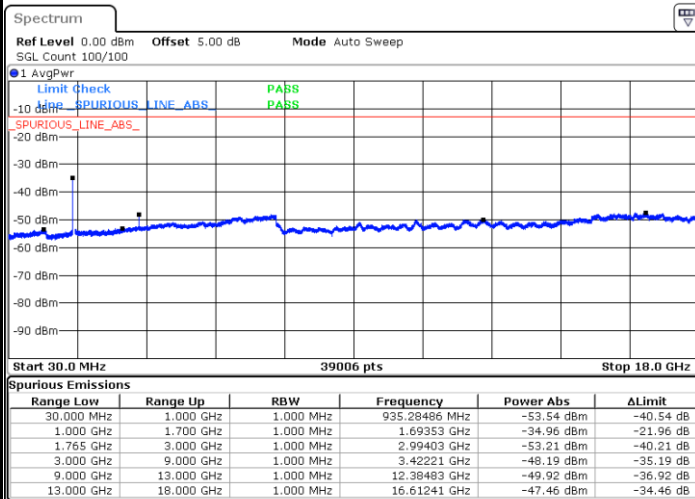

Highest Channel / QPSK

Highest Channel / 16QAM

Date: 16.AUG.2017 22:38:18

Date: 16.AUG.2017 22:39:13

LTE Band 4 / 15MHz

Lowest Channel / QPSK

Lowest Channel / 16QAM

Date: 16.AUG.2017 22:45:24

Date: 16.AUG.2017 22:46:19

Middle Channel / QPSK

Middle Channel / 16QAM

Date: 16.AUG.2017 22:47:57

Date: 16.AUG.2017 22:48:52

LTE Band 4 / 15MHz

Highest Channel / QPSK

Date: 16 AUG 2017 22:55:02

Highest Channel / 16QAM

Date: 16 AUG 2017 22:55:58

LTE Band 4 / 20MHz

Lowest Channel / QPSK

Date: 16 AUG 2017 23:02:08

Lowest Channel / 16QAM

Date: 16 AUG 2017 23:03:04

LTE Band 4 / 20MHz