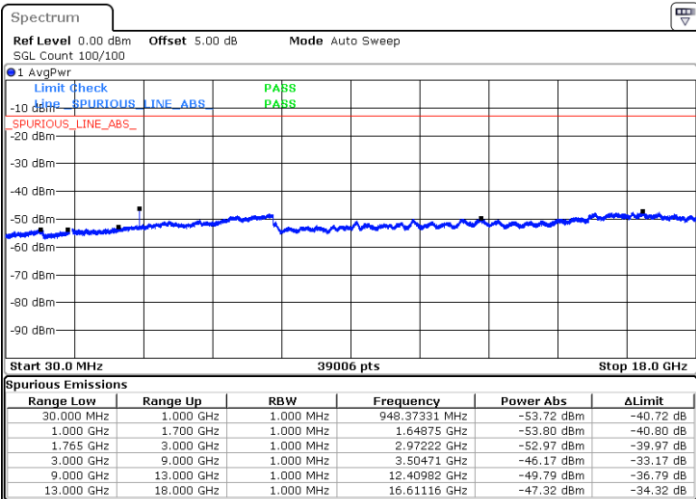

Highest Channel / 16QAM

Date: 16 AUG 2017 20:17:10

LTE Band 4 / 3MHz

Lowest Channel / QPSK

Date: 16 AUG 2017 20:23:20

Lowest Channel / 16QAM

Date: 16 AUG 2017 20:24:15

LTE Band 4 / 3MHz

Middle Channel / QPSK

Middle Channel / 16QAM

Date: 16.AUG.2017 20:25:53

Date: 16.AUG.2017 20:26:48

Highest Channel / QPSK

Highest Channel / 16QAM

Date: 16.AUG.2017 20:32:58

Date: 16.AUG.2017 20:33:54

LTE Band 4 / 5MHz

Lowest Channel / QPSK

Lowest Channel / 16QAM

Date: 16.AUG.2017 20:40:06

Date: 16.AUG.2017 20:41:01

Middle Channel / QPSK

Middle Channel / 16QAM

Date: 16.AUG.2017 20:42:39