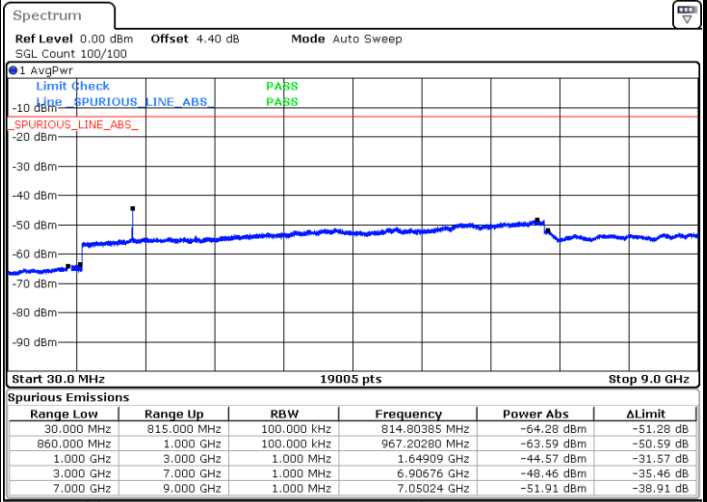

Date: 17.AUG.2017 09:36:06

LTE Band 5 / 1.4MHz

Highest Channel / QPSK

Date: 17.AUG.2017 09:38:20

Highest Channel / 16QAM

Date: 17.AUG.2017 09:38:45

LTE Band 5 / 3MHz

Lowest Channel / QPSK

Date: 17.AUG.2017 09:53:24

Lowest Channel / 16QAM

Date: 17.AUG.2017 09:54:19

LTE Band 5 / 3MHz

Middle Channel / QPSK

Middle Channel / 16QAM

Date: 17.AUG.2017 09:55:57

Date: 17.AUG.2017 09:56:52

Highest Channel / QPSK

Highest Channel / 16QAM

Date: 17.AUG.2017 10:05:03

Date: 17.AUG.2017 10:05:58

LTE Band 5 / 5MHz

Lowest Channel / QPSK

Lowest Channel / 16QAM

Date: 17.AUG.2017 10:14:08