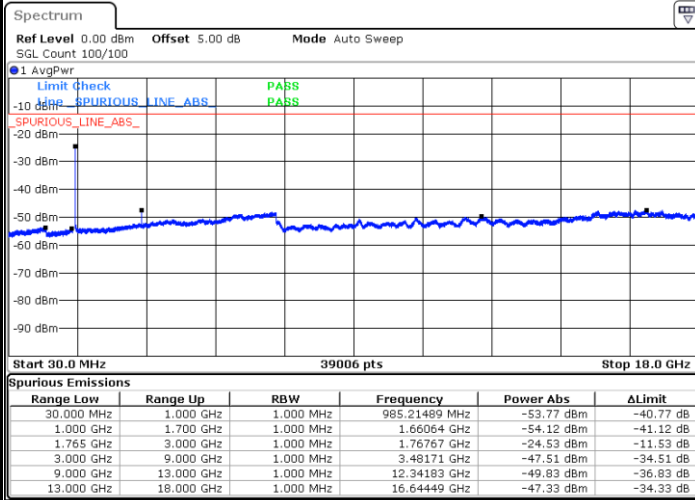

Highest Channel / QPSK

Highest Channel / 16QAM

Date: 16.AUG.2017 22:38:18

Date: 16.AUG.2017 22:39:13

LTE Band 4 / 15MHz

Lowest Channel / QPSK

Lowest Channel / 16QAM

Date: 16.AUG.2017 22:45:24

Date: 16.AUG.2017 22:46:19

Middle Channel / QPSK

Middle Channel / 16QAM

Date: 16.AUG.2017 22:47:57

Date: 16.AUG.2017 22:48:52

LTE Band 4 / 15MHz

Highest Channel / QPSK

Date: 16 AUG 2017 22:55:02

Highest Channel / 16QAM

Date: 16 AUG 2017 22:55:58

LTE Band 4 / 20MHz

Lowest Channel / QPSK

Date: 16 AUG 2017 23:02:08

Lowest Channel / 16QAM

Date: 16 AUG 2017 23:03:04

LTE Band 4 / 20MHz