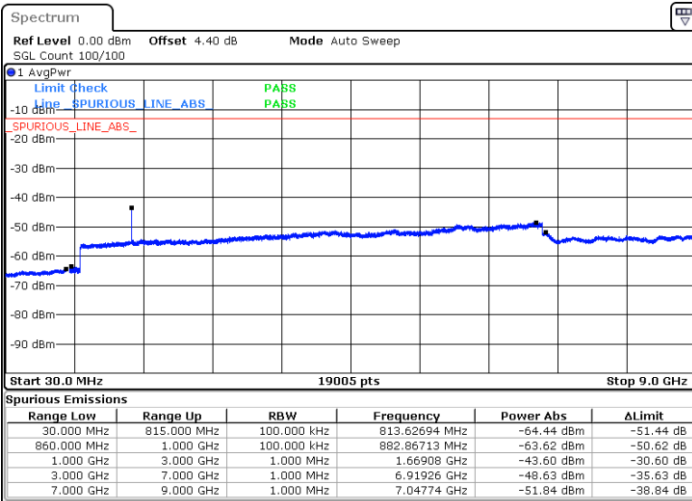

Middle Channel / QPSK

Middle Channel / 16QAM

Date: 17.AUG.2017 10:16:41

Date: 17.AUG.2017 10:17:36