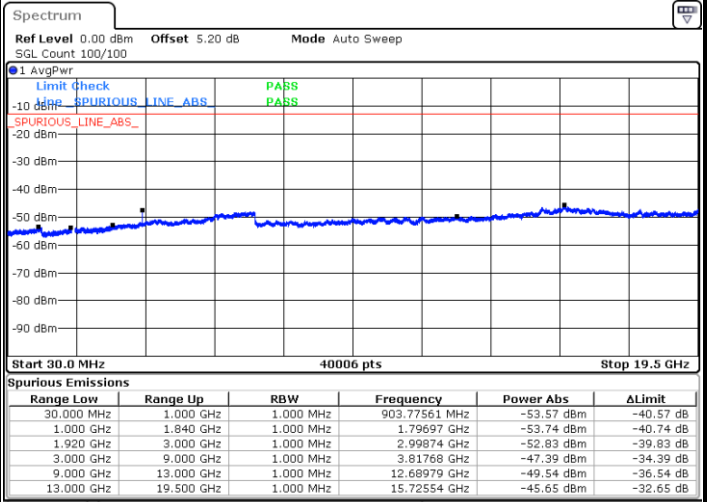

Conducted Spurious Emission

LTE Band 2 / 1.4MHz

Highest Channel / QPSK

Highest Channel / 16QAM

Date: 17.AUG.2017 19:21:59

Date: 17.AUG.2017 19:22:54

LTE Band 2 / 3MHz

Lowest Channel / QPSK

Lowest Channel / 16QAM

Date: 17.AUG.2017 19:39:19

Date: 17.AUG.2017 19:40:13

LTE Band 2 / 3MHz

Middle Channel / QPSK

Middle Channel / 16QAM

Date: 17.AUG.2017 19:41:48

Date: 17.AUG.2017 19:42:43

Highest Channel / QPSK

Highest Channel / 16QAM

Date: 17.AUG.2017 19:48:47

Date: 17.AUG.2017 19:49:41

LTE Band 2 / 5MHz

Lowest Channel / QPSK

Lowest Channel / 16QAM

Date: 17.AUG.2017 19:55:46