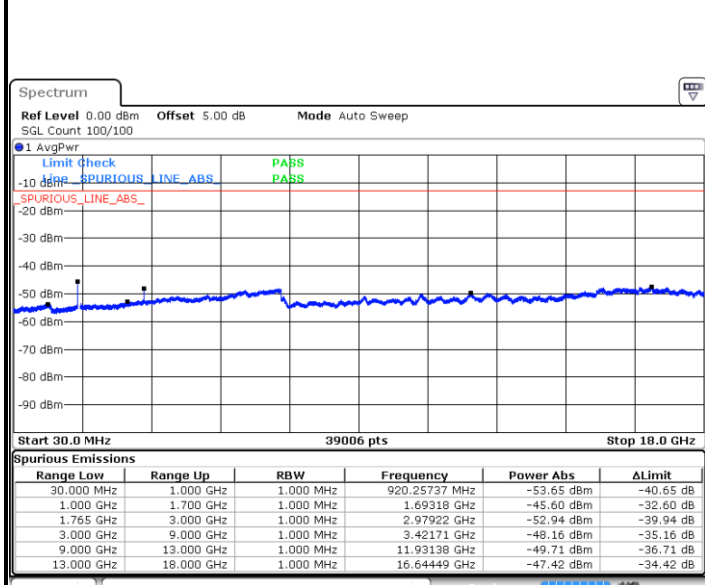

LTE Band 4 / 5MHz

Lowest Channel / QPSK

Lowest Channel / 16QAM

Date: 16.AUG.2017 20:40:06

Date: 16.AUG.2017 20:41:01

Middle Channel / QPSK

Middle Channel / 16QAM

Date: 16.AUG.2017 20:42:39

Date: 16.AUG.2017 20:43:35

LTE Band 4 / 5MHz

Highest Channel / QPSK

Date: 16 AUG 2017 20:49:44

Highest Channel / 16QAM

Date: 16 AUG 2017 22:22:29

LTE Band 4 / 10MHz

Lowest Channel / QPSK

Date: 16 AUG 2017 22:28:39

Lowest Channel / 16QAM

Date: 16 AUG 2017 22:29:35

LTE Band 4 / 10MHz

Middle Channel / QPSK

Middle Channel / 16QAM

Date: 16.AUG.2017 22:31:13

Date: 16.AUG.2017 22:32:08

Highest Channel / QPSK

Highest Channel / 16QAM

Date: 16.AUG.2017 22:38:18

Date: 16.AUG.2017 22:39:13

LTE Band 4 / 15MHz

Lowest Channel / QPSK

Lowest Channel / 16QAM

Date: 16.AUG.2017 22:45:24