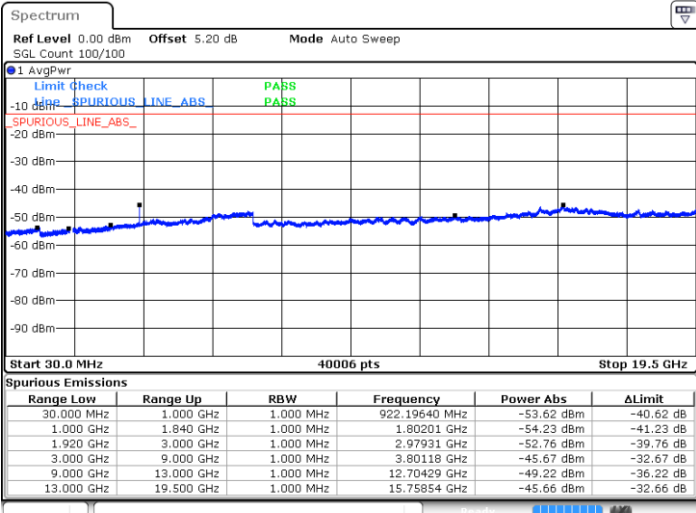

Highest Channel / QPSK

Highest Channel / 16QAM

Date: 17.AUG.2017 20:21:41

Date: 17.AUG.2017 20:22:36