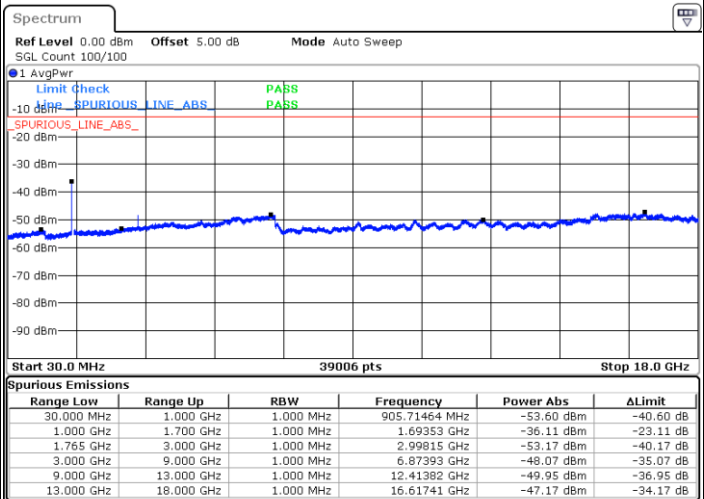

Date: 16.AUG.2017 22:46:19

Middle Channel / QPSK

Middle Channel / 16QAM

Date: 16.AUG.2017 22:47:57

Date: 16.AUG.2017 22:48:52

LTE Band 4 / 15MHz

Highest Channel / QPSK

Date: 16 AUG 2017 22:55:02

Highest Channel / 16QAM

Date: 16 AUG 2017 22:55:58

LTE Band 4 / 20MHz

Lowest Channel / QPSK

Date: 16 AUG 2017 23:02:08

Lowest Channel / 16QAM

Date: 16 AUG 2017 23:03:04

LTE Band 4 / 20MHz