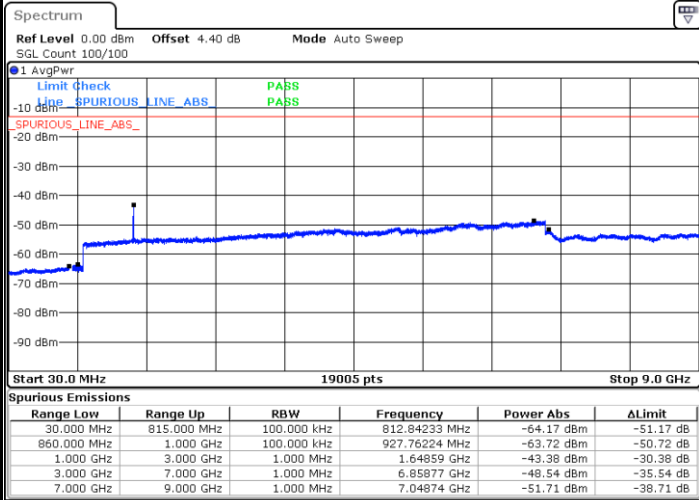

Highest Channel / 16QAM

Date: 16 AUG 2017 22:55:58

LTE Band 4 / 20MHz

Lowest Channel / QPSK

Date: 16 AUG 2017 23:02:08

Lowest Channel / 16QAM

Date: 16 AUG 2017 23:03:04

LTE Band 4 / 20MHz

Middle Channel / QPSK

Middle Channel / 16QAM

Date: 16.AUG.2017 23:04:42

Date: 16.AUG.2017 23:05:38

Highest Channel / QPSK

Highest Channel / 16QAM

Date: 16.AUG.2017 23:11:48

Date: 16.AUG.2017 23:12:45

LTE Band 5 / 1.4MHz

Lowest Channel / QPSK

Lowest Channel / 16QAM

Date: 17.AUG.2017 09:35:11

Date: 17.AUG.2017 09:35:39

Middle Channel / QPSK

Middle Channel / 16QAM

Date: 17.AUG.2017 09:36:33

Date: 17.AUG.2017 09:36:06

LTE Band 5 / 1.4MHz

Highest Channel / QPSK

Date: 17.AUG.2017 09:38:20

Highest Channel / 16QAM

Date: 17.AUG.2017 09:38:45

LTE Band 5 / 3MHz

Lowest Channel / QPSK