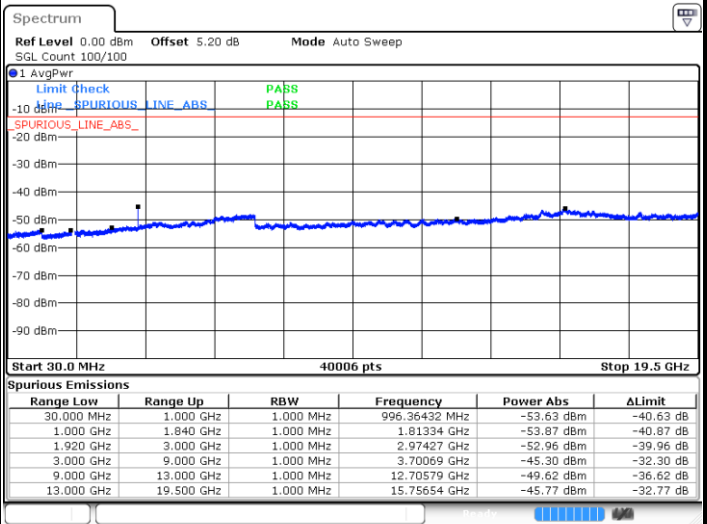

Conducted Spurious Emission

LTE Band 2 / 1.4MHz

Highest Channel / QPSK

Highest Channel / 16QAM

Date: 17.AUG.2017 19:21:59

Date: 17.AUG.2017 19:22:54

LTE Band 2 / 3MHz

Lowest Channel / QPSK

Lowest Channel / 16QAM

Date: 17.AUG.2017 19:39:19

Date: 17.AUG.2017 19:40:13

LTE Band 2 / 3MHz

Middle Channel / QPSK

Middle Channel / 16QAM

Date: 17.AUG.2017 19:41:48

Date: 17.AUG.2017 19:42:43

Highest Channel / QPSK

Highest Channel / 16QAM

Date: 17.AUG.2017 19:48:47

Date: 17.AUG.2017 19:49:41

LTE Band 2 / 5MHz

Lowest Channel / QPSK

Lowest Channel / 16QAM

Date: 17.AUG.2017 19:55:46