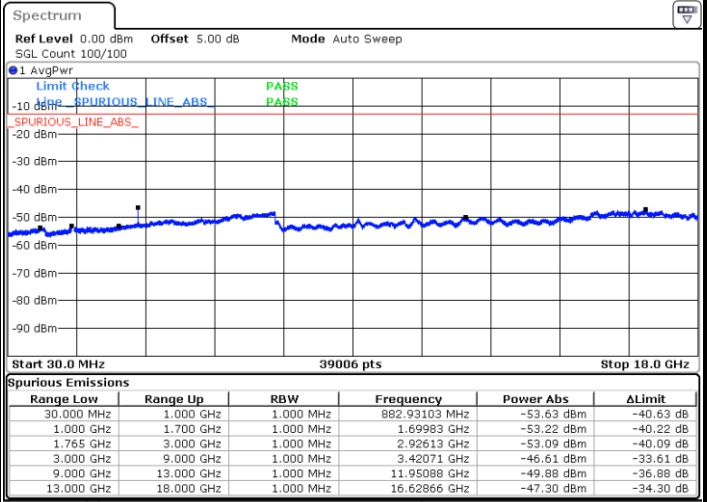

Date: 17.AUG.2017 20:45:07

Lowest Channel / 16QAM

Date: 17.AUG.2017 20:46:02

LTE Band 2 / 20MHz

Middle Channel / QPSK

Middle Channel / 16QAM

Date: 17.AUG.2017 20:47:37

Date: 17.AUG.2017 20:48:31

Highest Channel / QPSK

Highest Channel / 16QAM

Date: 17.AUG.2017 20:54:35

Date: 17.AUG.2017 20:55:30

LTE Band 4 / 1.4MHz

Lowest Channel / QPSK

Lowest Channel / 16QAM

Date: 16.AUG.2017 20:06:35

Date: 16.AUG.2017 20:07:30

Middle Channel / QPSK

Middle Channel / 16QAM

Date: 16.AUG.2017 20:09:09

Date: 16.AUG.2017 20:10:04

LTE Band 4 / 1.4MHz

Highest Channel / QPSK

Date: 16 AUG 2017 20:16:14

Highest Channel / 16QAM

Date: 16 AUG 2017 20:17:10

LTE Band 4 / 3MHz

Lowest Channel / QPSK

Date: 16 AUG 2017 20:23:20

Lowest Channel / 16QAM

Date: 16 AUG 2017 20:24:15

LTE Band 4 / 3MHz