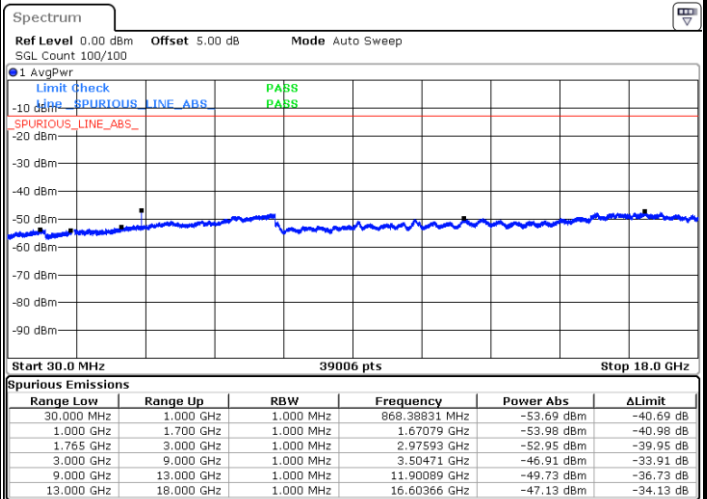

Highest Channel / 16QAM

Date: 16 AUG 2017 20:17:10

LTE Band 4 / 3MHz

Lowest Channel / QPSK

Date: 16 AUG 2017 20:23:20

Lowest Channel / 16QAM

Date: 16 AUG 2017 20:24:15

LTE Band 4 / 3MHz

Middle Channel / QPSK

Middle Channel / 16QAM

Date: 16.AUG.2017 20:25:53

Date: 16.AUG.2017 20:26:48

Highest Channel / QPSK

Highest Channel / 16QAM

Date: 16.AUG.2017 20:32:58

Date: 16.AUG.2017 20:33:54

LTE Band 4 / 5MHz

Lowest Channel / QPSK

Lowest Channel / 16QAM

Date: 16.AUG.2017 20:40:06

Date: 16.AUG.2017 20:41:01

Middle Channel / QPSK

Middle Channel / 16QAM

Date: 16.AUG.2017 20:42:39