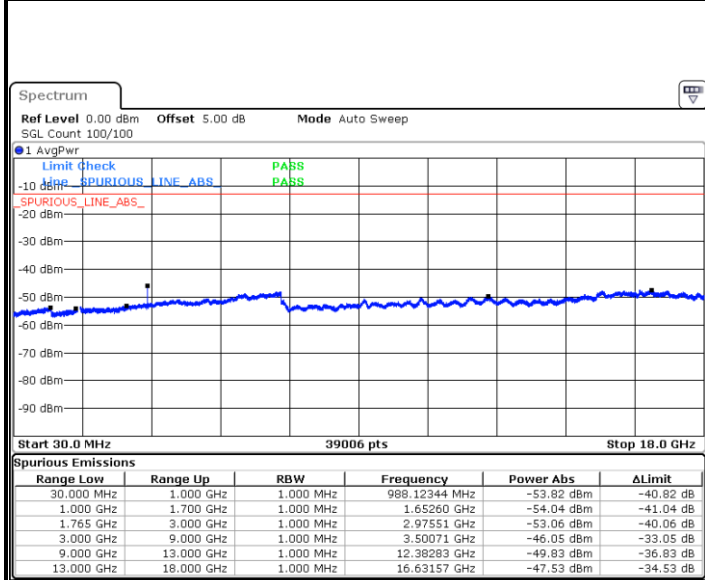

LTE Band 4 / 5MHz

Lowest Channel / QPSK

Lowest Channel / 16QAM

Date: 16.AUG.2017 20:40:06

Date: 16.AUG.2017 20:41:01

Middle Channel / QPSK

Middle Channel / 16QAM

Date: 16.AUG.2017 20:42:39

Date: 16.AUG.2017 20:43:35

LTE Band 4 / 5MHz

Highest Channel / QPSK

Date: 16 AUG 2017 20:49:44

Highest Channel / 16QAM

Date: 16 AUG 2017 22:22:29

LTE Band 4 / 10MHz

Lowest Channel / QPSK