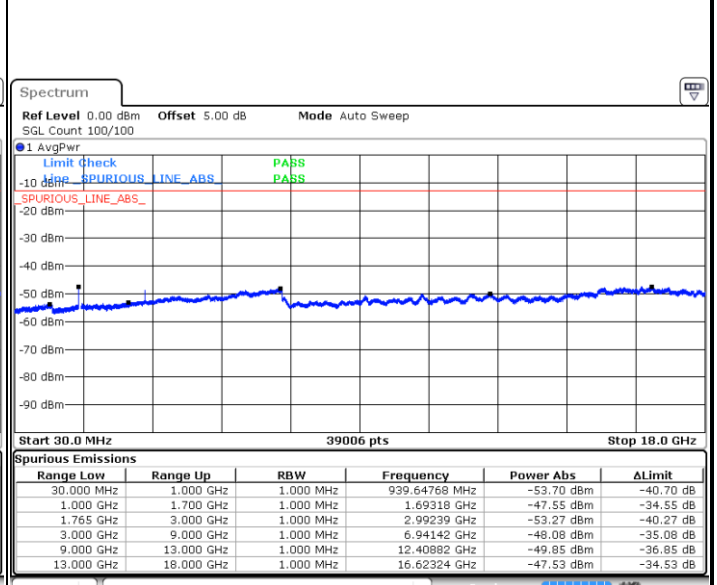

LTE Band 4 / 5MHz

Lowest Channel / QPSK

Lowest Channel / 16QAM

Date: 16.AUG.2017 20:40:06

Date: 16.AUG.2017 20:41:01

Middle Channel / QPSK

Middle Channel / 16QAM

Date: 16.AUG.2017 20:42:39

Date: 16.AUG.2017 20:43:35

LTE Band 4 / 5MHz

Highest Channel / QPSK

Date: 16 AUG 2017 20:49:44

Highest Channel / 16QAM

Date: 16 AUG 2017 22:22:29

LTE Band 4 / 10MHz

Lowest Channel / QPSK

Date: 16 AUG 2017 22:28:39

Lowest Channel / 16QAM

Date: 16 AUG 2017 22:29:35

LTE Band 4 / 10MHz

Middle Channel / QPSK

Middle Channel / 16QAM

Date: 16.AUG.2017 22:31:13

Date: 16.AUG.2017 22:32:08

Highest Channel / QPSK

Highest Channel / 16QAM

Date: 16.AUG.2017 22:38:18

Date: 16.AUG.2017 22:39:13

LTE Band 4 / 15MHz

Lowest Channel / QPSK

Lowest Channel / 16QAM

Date: 16.AUG.2017 22:45:24