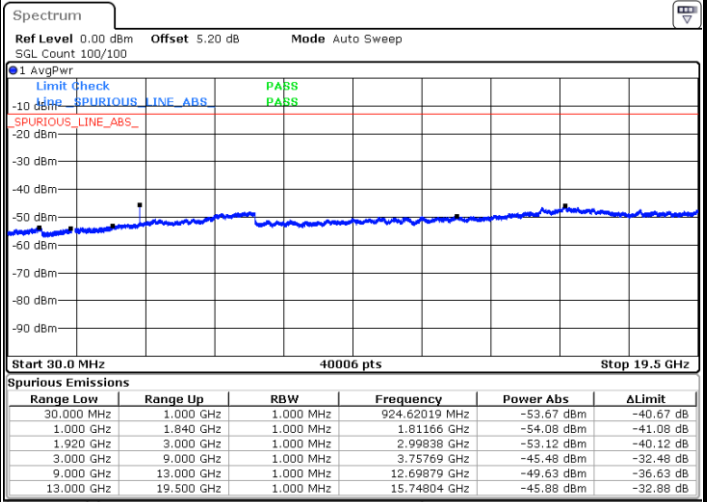

Conducted Spurious Emission

LTE Band 2 / 1.4MHz

Highest Channel / QPSK

Highest Channel / 16QAM

Date: 17.AUG.2017 19:21:59

Date: 17.AUG.2017 19:22:54

LTE Band 2 / 3MHz

Lowest Channel / QPSK

Lowest Channel / 16QAM

Date: 17.AUG.2017 19:39:19

Date: 17.AUG.2017 19:40:13

LTE Band 2 / 3MHz

Middle Channel / QPSK

Middle Channel / 16QAM

Date: 17.AUG.2017 19:41:48

Date: 17.AUG.2017 19:42:43

Highest Channel / QPSK

Highest Channel / 16QAM

Date: 17.AUG.2017 19:48:47

Date: 17.AUG.2017 19:49:41

LTE Band 2 / 5MHz

Lowest Channel / QPSK

Lowest Channel / 16QAM

Date: 17.AUG.2017 19:55:46