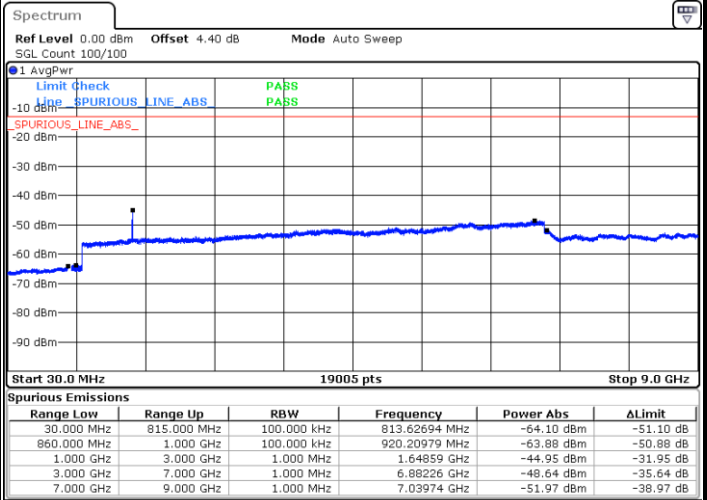

Highest Channel / 16QAM

Date: 16 AUG 2017 22:55:58

LTE Band 4 / 20MHz

Lowest Channel / QPSK

Date: 16 AUG 2017 23:02:08

Lowest Channel / 16QAM

Date: 16 AUG 2017 23:03:04

LTE Band 4 / 20MHz

Middle Channel / QPSK

Middle Channel / 16QAM

Date: 16.AUG.2017 23:04:42

Date: 16.AUG.2017 23:05:38

Highest Channel / QPSK

Highest Channel / 16QAM

Date: 16.AUG.2017 23:11:48

Date: 16.AUG.2017 23:12:45

LTE Band 5 / 1.4MHz

Lowest Channel / QPSK

Lowest Channel / 16QAM

Date: 17.AUG.2017 09:35:11

Date: 17.AUG.2017 09:35:39

Middle Channel / QPSK

Middle Channel / 16QAM

Date: 17.AUG.2017 09:36:33

Date: 17.AUG.2017 09:36:06

LTE Band 5 / 1.4MHz

Highest Channel / QPSK

Date: 17.AUG.2017 09:38:20

Highest Channel / 16QAM

Date: 17.AUG.2017 09:38:45

LTE Band 5 / 3MHz

Lowest Channel / QPSK