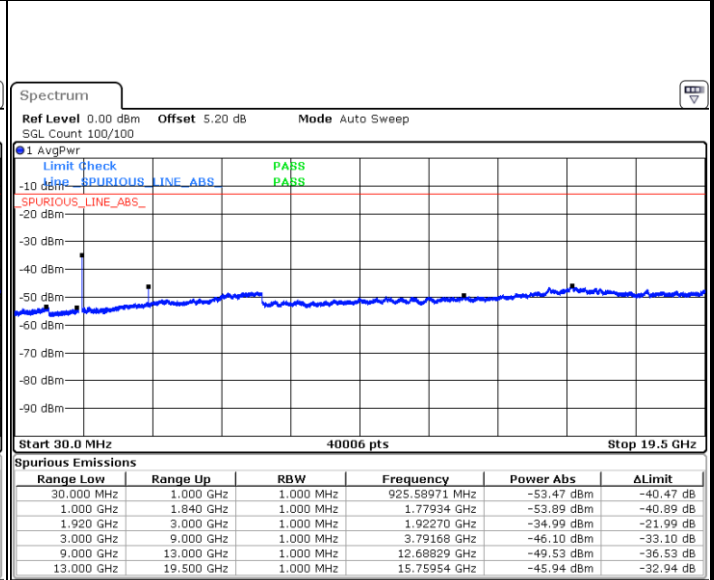

LTE Band 2 / 15MHz

Lowest Channel / QPSK

Lowest Channel / 16QAM

Date: 17.AUG.2017 20:28:40

Date: 17.AUG.2017 20:29:35

Middle Channel / QPSK

Middle Channel / 16QAM

Date: 17.AUG.2017 20:31:09

Date: 17.AUG.2017 20:32:04

LTE Band 2 / 15MHz

Highest Channel / QPSK

Date: 17.AUG.2017 20:38:08

Highest Channel / 16QAM

Date: 17.AUG.2017 20:39:03

LTE Band 2 / 20MHz

Lowest Channel / QPSK

Date: 17.AUG.2017 20:45:07

Lowest Channel / 16QAM

Date: 17.AUG.2017 20:46:02

LTE Band 2 / 20MHz

Middle Channel / QPSK

Middle Channel / 16QAM

Date: 17.AUG.2017 20:47:37

Date: 17.AUG.2017 20:48:31

Highest Channel / QPSK

Highest Channel / 16QAM

Date: 17.AUG.2017 20:54:35

Date: 17.AUG.2017 20:55:30

LTE Band 4 / 1.4MHz

Lowest Channel / QPSK

Lowest Channel / 16QAM

Date: 16.AUG.2017 20:06:35