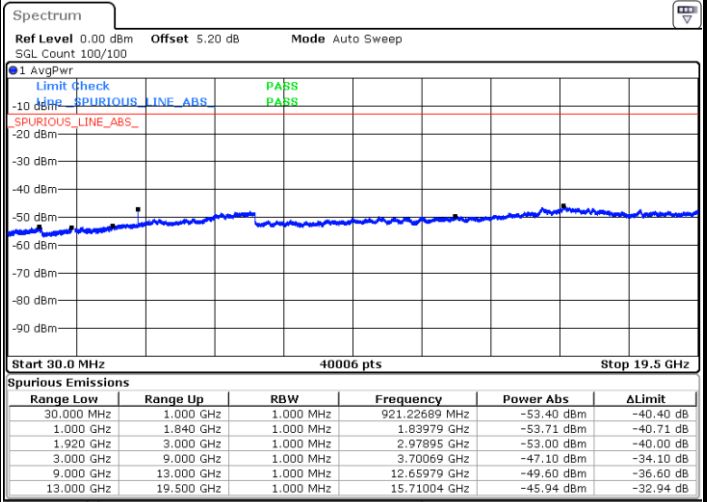

Highest Channel / QPSK

Highest Channel / 16QAM

Date: 17.AUG.2017 19:48:47

Date: 17.AUG.2017 19:49:41

LTE Band 2 / 5MHz

Lowest Channel / QPSK

Lowest Channel / 16QAM

Date: 17.AUG.2017 19:55:46

Date: 17.AUG.2017 19:56:40

Middle Channel / QPSK

Middle Channel / 16QAM

Date: 17.AUG.2017 19:58:15

Date: 17.AUG.2017 19:59:10

LTE Band 2 / 5MHz

Highest Channel / QPSK

Date: 17.AUG.2017 20:05:14

Highest Channel / 16QAM

Date: 17.AUG.2017 20:06:09

LTE Band 2 / 10MHz

Lowest Channel / QPSK

Date: 17.AUG.2017 20:12:13

Lowest Channel / 16QAM

Date: 17.AUG.2017 20:13:07

LTE Band 2 / 10MHz