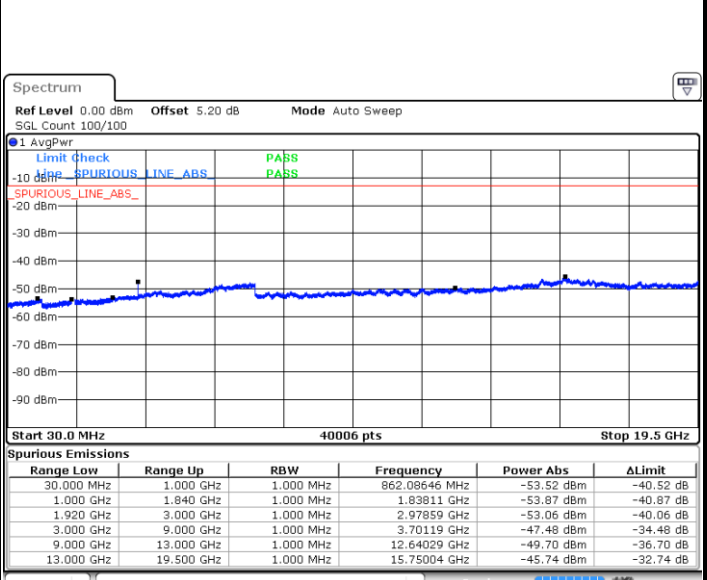

Date: 17.AUG.2017 19:56:40

Middle Channel / QPSK

Middle Channel / 16QAM

Date: 17.AUG.2017 19:58:15

Date: 17.AUG.2017 19:59:10

LTE Band 2 / 5MHz

Highest Channel / QPSK

Date: 17.AUG.2017 20:05:14

Highest Channel / 16QAM

Date: 17.AUG.2017 20:06:09

LTE Band 2 / 10MHz

Lowest Channel / QPSK

Date: 17.AUG.2017 20:12:13

Lowest Channel / 16QAM

Date: 17.AUG.2017 20:13:07

LTE Band 2 / 10MHz