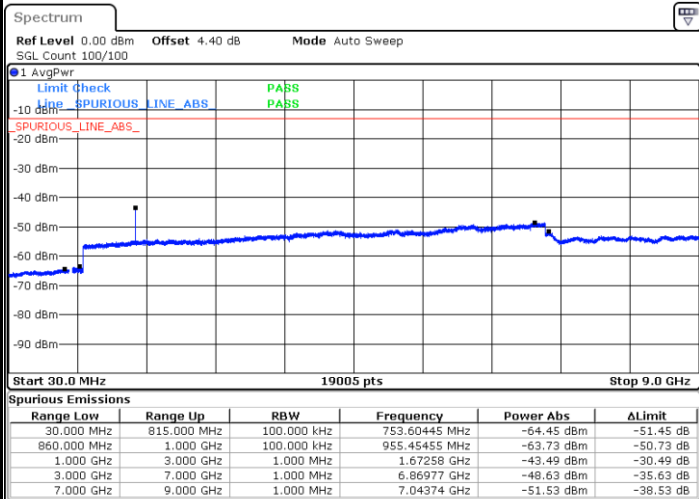

LTE Band 5 / 1.4MHz

Lowest Channel / QPSK

Lowest Channel / 16QAM

Date: 17.AUG.2017 09:35:11

Date: 17.AUG.2017 09:35:39

Middle Channel / QPSK

Middle Channel / 16QAM

Date: 17.AUG.2017 09:36:33

Date: 17.AUG.2017 09:36:06

LTE Band 5 / 1.4MHz

Highest Channel / QPSK

Date: 17.AUG.2017 09:38:20

Highest Channel / 16QAM

Date: 17.AUG.2017 09:38:45

LTE Band 5 / 3MHz

Lowest Channel / QPSK