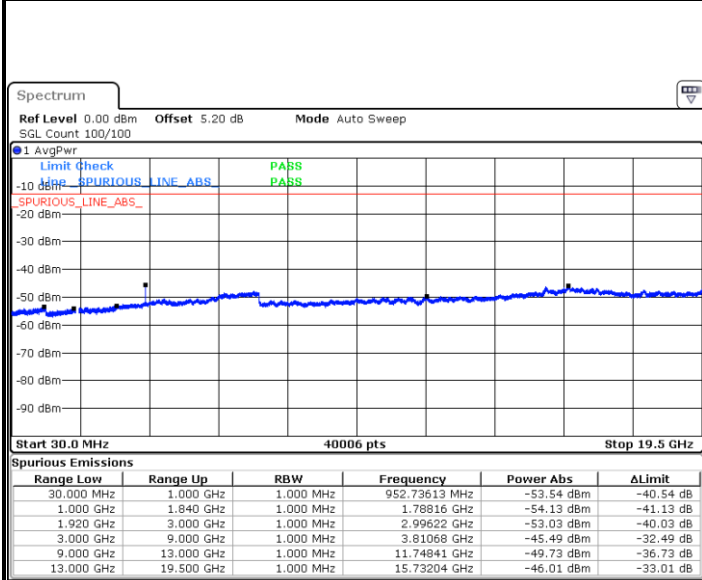

Highest Channel / QPSK

Highest Channel / 16QAM

Date: 17.AUG.2017 19:48:47

Date: 17.AUG.2017 19:49:41

LTE Band 2 / 5MHz

Lowest Channel / QPSK

Lowest Channel / 16QAM

Date: 17.AUG.2017 19:55:46

Date: 17.AUG.2017 19:56:40

Middle Channel / QPSK

Middle Channel / 16QAM

Date: 17.AUG.2017 19:58:15

Date: 17.AUG.2017 19:59:10

LTE Band 2 / 5MHz

Highest Channel / QPSK

Date: 17.AUG.2017 20:05:14

Highest Channel / 16QAM

Date: 17.AUG.2017 20:06:09

LTE Band 2 / 10MHz

Lowest Channel / QPSK

Date: 17.AUG.2017 20:12:13

Lowest Channel / 16QAM

Date: 17.AUG.2017 20:13:07

LTE Band 2 / 10MHz