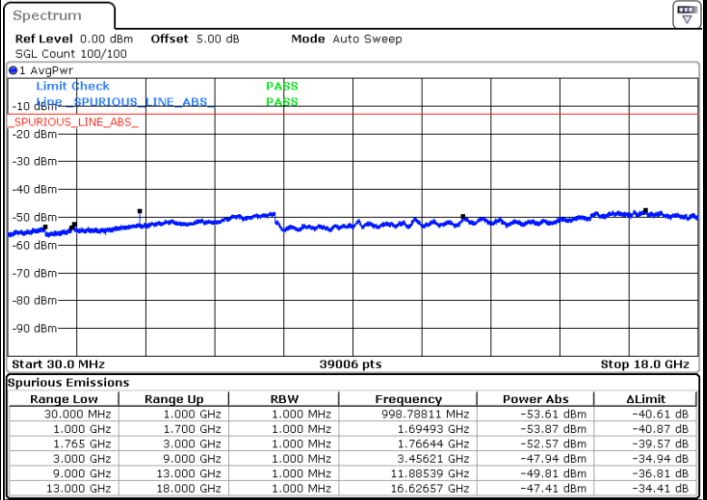

Date: 16.AUG.2017 20:43:35

LTE Band 4 / 5MHz

Highest Channel / QPSK

Date: 16 AUG 2017 20:49:44

Highest Channel / 16QAM

Date: 16 AUG 2017 22:22:29

LTE Band 4 / 10MHz

Lowest Channel / QPSK

Date: 16 AUG 2017 22:28:39

Lowest Channel / 16QAM

Date: 16 AUG 2017 22:29:35

LTE Band 4 / 10MHz

Middle Channel / QPSK

Middle Channel / 16QAM

Date: 16.AUG.2017 22:31:13

Date: 16.AUG.2017 22:32:08

Highest Channel / QPSK

Highest Channel / 16QAM

Date: 16.AUG.2017 22:38:18

Date: 16.AUG.2017 22:39:13

LTE Band 4 / 15MHz

Lowest Channel / QPSK

Lowest Channel / 16QAM

Date: 16.AUG.2017 22:45:24