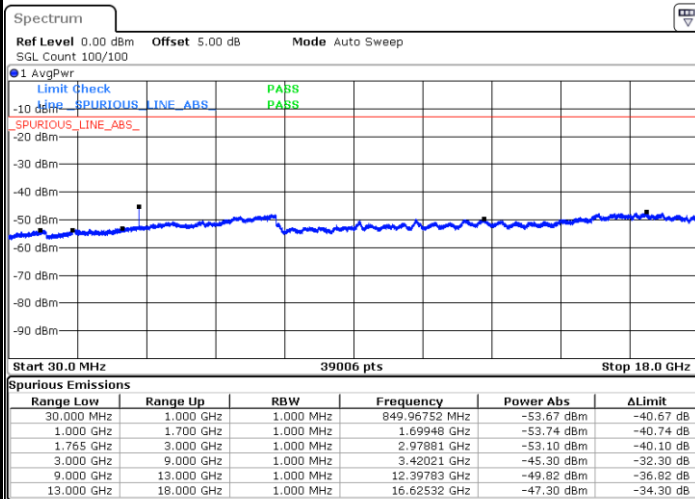

Highest Channel / QPSK

Highest Channel / 16QAM

Date: 17.AUG.2017 20:54:35

Date: 17.AUG.2017 20:55:30

LTE Band 4 / 1.4MHz

Lowest Channel / QPSK

Lowest Channel / 16QAM

Date: 16.AUG.2017 20:06:35

Date: 16.AUG.2017 20:07:30

Middle Channel / QPSK

Middle Channel / 16QAM

Date: 16.AUG.2017 20:09:09

Date: 16.AUG.2017 20:10:04

LTE Band 4 / 1.4MHz

Highest Channel / QPSK

Date: 16 AUG 2017 20:16:14

Highest Channel / 16QAM

Date: 16 AUG 2017 20:17:10

LTE Band 4 / 3MHz

Lowest Channel / QPSK

Date: 16 AUG 2017 20:23:20

Lowest Channel / 16QAM

Date: 16 AUG 2017 20:24:15

LTE Band 4 / 3MHz