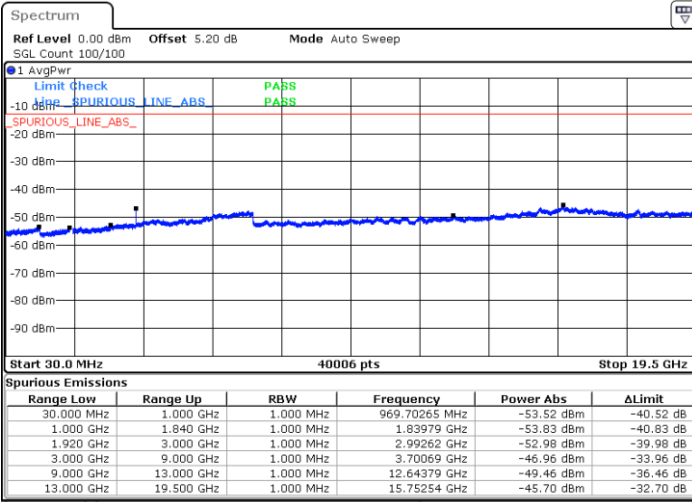

Highest Channel / QPSK

Highest Channel / 16QAM

Date: 17.AUG.2017 19:48:47

Date: 17.AUG.2017 19:49:41

LTE Band 2 / 5MHz

Lowest Channel / QPSK

Lowest Channel / 16QAM

Date: 17.AUG.2017 19:55:46

Date: 17.AUG.2017 19:56:40

Middle Channel / QPSK

Middle Channel / 16QAM

Date: 17.AUG.2017 19:58:15

Date: 17.AUG.2017 19:59:10

LTE Band 2 / 5MHz

Highest Channel / QPSK

Date: 17.AUG.2017 20:05:14

Highest Channel / 16QAM

Date: 17.AUG.2017 20:06:09

LTE Band 2 / 10MHz

Lowest Channel / QPSK

Date: 17.AUG.2017 20:12:13

Lowest Channel / 16QAM

Date: 17.AUG.2017 20:13:07

LTE Band 2 / 10MHz