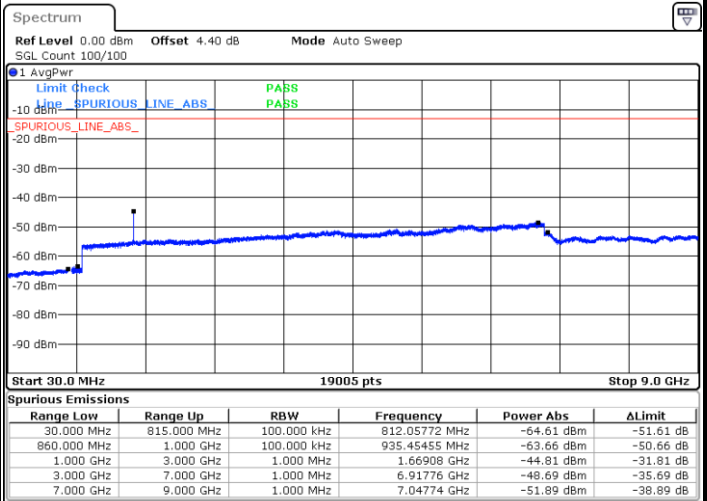

Middle Channel / QPSK

Middle Channel / 16QAM

Date: 17.AUG.2017 10:16:41

Date: 17.AUG.2017 10:17:36