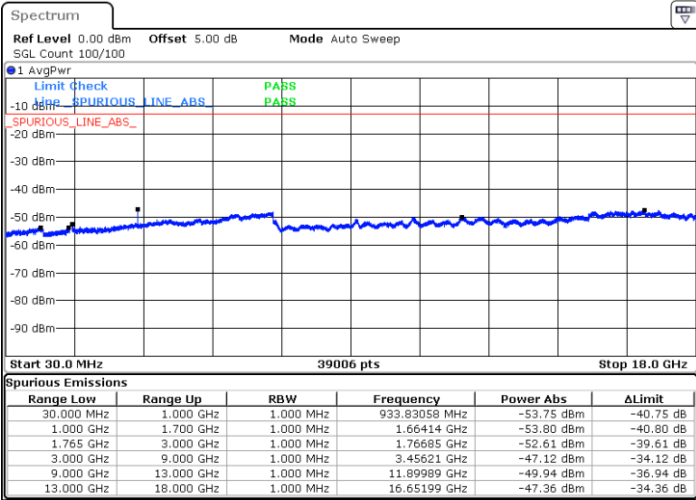

Date: 16.AUG.2017 20:43:35

LTE Band 4 / 5MHz

Highest Channel / QPSK

Date: 16 AUG 2017 20:49:44

Highest Channel / 16QAM

Date: 16 AUG 2017 22:22:29

LTE Band 4 / 10MHz

Lowest Channel / QPSK

Date: 16 AUG 2017 22:28:39

Lowest Channel / 16QAM

Date: 16 AUG 2017 22:29:35

LTE Band 4 / 10MHz

Middle Channel / QPSK

Middle Channel / 16QAM

Date: 16.AUG.2017 22:31:13

Date: 16.AUG.2017 22:32:08

Highest Channel / QPSK

Highest Channel / 16QAM

Date: 16.AUG.2017 22:38:18

Date: 16.AUG.2017 22:39:13

LTE Band 4 / 15MHz

Lowest Channel / QPSK

Lowest Channel / 16QAM

Date: 16.AUG.2017 22:45:24