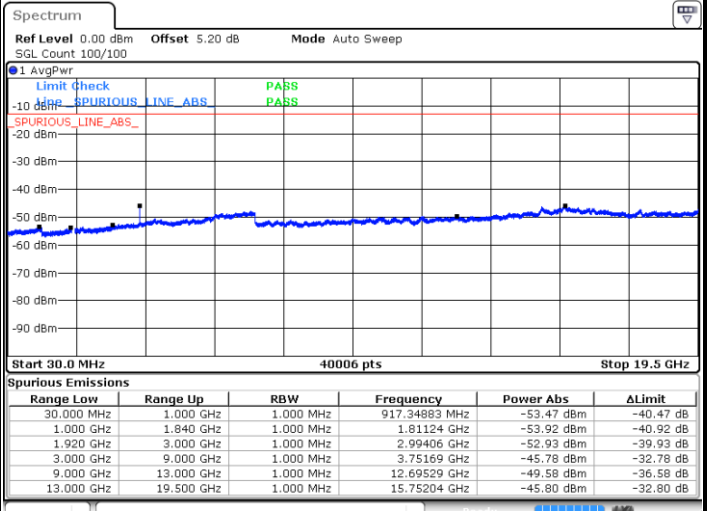

LTE Band 2 / 10MHz

Middle Channel / QPSK

Middle Channel / 16QAM

Date: 17.AUG.2017 20:14:42

Date: 17.AUG.2017 20:15:37