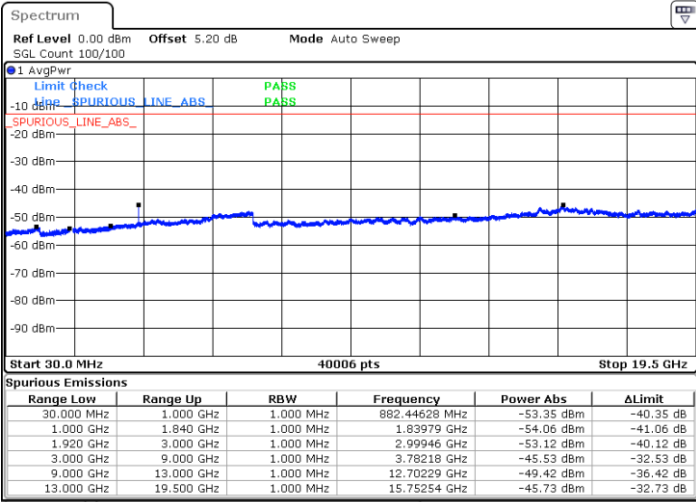

Date: 17.AUG.2017 20:32:04

LTE Band 2 / 15MHz

Highest Channel / QPSK

Date: 17.AUG.2017 20:38:08

Highest Channel / 16QAM

Date: 17.AUG.2017 20:39:03

LTE Band 2 / 20MHz

Lowest Channel / QPSK

Date: 17.AUG.2017 20:45:07

Lowest Channel / 16QAM

Date: 17.AUG.2017 20:46:02

LTE Band 2 / 20MHz

Middle Channel / QPSK

Middle Channel / 16QAM

Date: 17.AUG.2017 20:47:37

Date: 17.AUG.2017 20:48:31

Highest Channel / QPSK

Highest Channel / 16QAM

Date: 17.AUG.2017 20:54:35

Date: 17.AUG.2017 20:55:30

LTE Band 4 / 1.4MHz

Lowest Channel / QPSK

Lowest Channel / 16QAM

Date: 16.AUG.2017 20:06:35