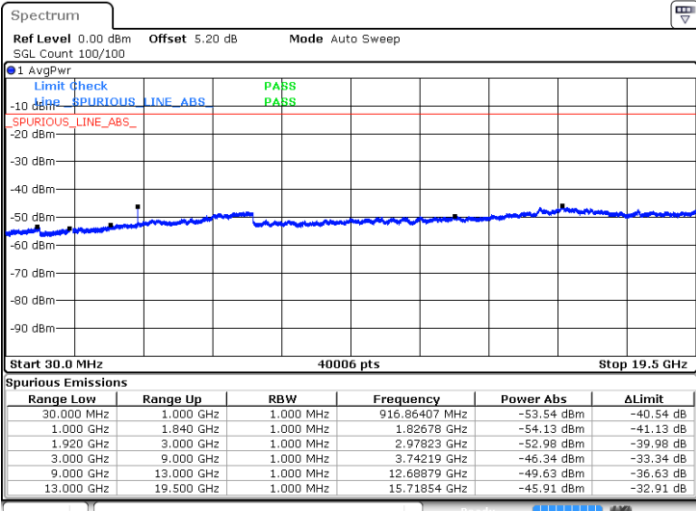

Date: 17.AUG.2017 20:32:04

LTE Band 2 / 15MHz

Highest Channel / QPSK

Date: 17.AUG.2017 20:38:08

Highest Channel / 16QAM

Date: 17.AUG.2017 20:39:03

LTE Band 2 / 20MHz

Lowest Channel / QPSK

Date: 17.AUG.2017 20:45:07

Lowest Channel / 16QAM

Date: 17.AUG.2017 20:46:02

LTE Band 2 / 20MHz

Middle Channel / QPSK

Middle Channel / 16QAM

Date: 17.AUG.2017 20:47:37

Date: 17.AUG.2017 20:48:31

Highest Channel / QPSK

Highest Channel / 16QAM

Date: 17.AUG.2017 20:54:35

Date: 17.AUG.2017 20:55:30

LTE Band 4 / 1.4MHz

Lowest Channel / QPSK

Lowest Channel / 16QAM

Date: 16.AUG.2017 20:06:35