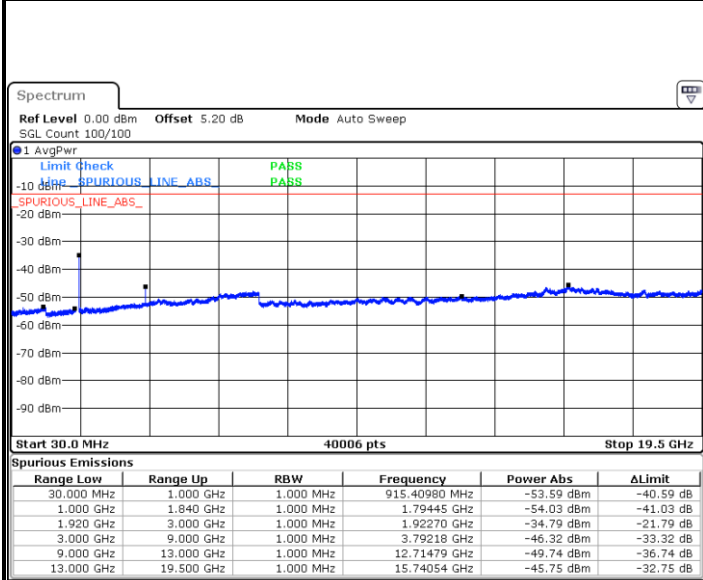

Highest Channel / 16QAM

Date: 17.AUG.2017 20:06:09

LTE Band 2 / 10MHz

Lowest Channel / QPSK

Date: 17.AUG.2017 20:12:13

Lowest Channel / 16QAM

Date: 17.AUG.2017 20:13:07

LTE Band 2 / 10MHz

LTE Band 2 / 15MHz

Lowest Channel / QPSK

Lowest Channel / 16QAM

Date: 17.AUG.2017 20:28:40

Date: 17.AUG.2017 20:29:35

Middle Channel / QPSK

Middle Channel / 16QAM

Date: 17.AUG.2017 20:31:09

Date: 17.AUG.2017 20:32:04

LTE Band 2 / 15MHz

Highest Channel / QPSK

Date: 17.AUG.2017 20:38:08

Highest Channel / 16QAM

Date: 17.AUG.2017 20:39:03

LTE Band 2 / 20MHz

Lowest Channel / QPSK

Date: 17.AUG.2017 20:45:07

Lowest Channel / 16QAM

Date: 17.AUG.2017 20:46:02

LTE Band 2 / 20MHz

Middle Channel / QPSK

Middle Channel / 16QAM

Date: 17.AUG.2017 20:47:37

Date: 17.AUG.2017 20:48:31