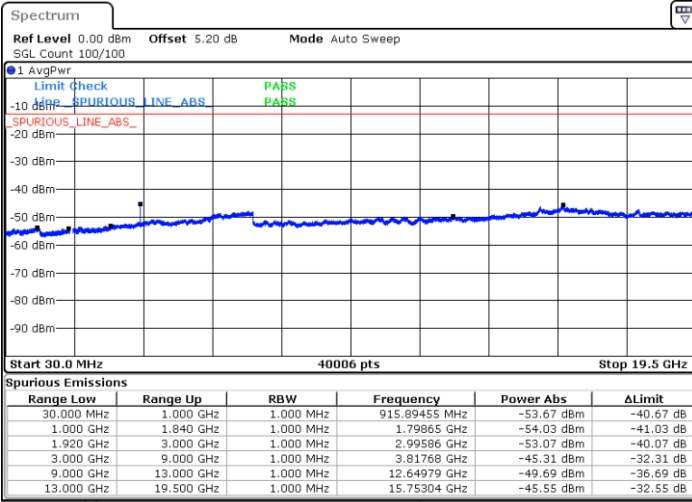

Conducted Spurious Emission

LTE Band 2 / 1.4MHz

Highest Channel / QPSK

Highest Channel / 16QAM

Date: 17.AUG.2017 19:21:59

Date: 17.AUG.2017 19:22:54

LTE Band 2 / 3MHz

Lowest Channel / QPSK

Lowest Channel / 16QAM

Date: 17.AUG.2017 19:39:19

Date: 17.AUG.2017 19:40:13

LTE Band 2 / 3MHz

Middle Channel / QPSK

Middle Channel / 16QAM

Date: 17.AUG.2017 19:41:48

Date: 17.AUG.2017 19:42:43

Highest Channel / QPSK

Highest Channel / 16QAM

Date: 17.AUG.2017 19:48:47

Date: 17.AUG.2017 19:49:41

LTE Band 2 / 5MHz

Lowest Channel / QPSK

Lowest Channel / 16QAM

Date: 17.AUG.2017 19:55:46