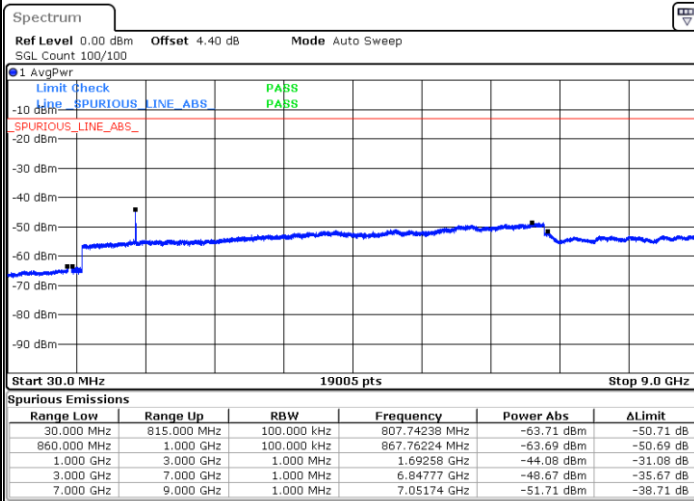

LTE Band 5 / 1.4MHz

Lowest Channel / QPSK

Lowest Channel / 16QAM

Date: 17.AUG.2017 09:35:11

Date: 17.AUG.2017 09:35:39

Middle Channel / QPSK

Middle Channel / 16QAM

Date: 17.AUG.2017 09:36:33

Date: 17.AUG.2017 09:36:06

LTE Band 5 / 1.4MHz

Highest Channel / QPSK

Date: 17.AUG.2017 09:38:20

Highest Channel / 16QAM

Date: 17.AUG.2017 09:38:45

LTE Band 5 / 3MHz

Lowest Channel / QPSK

Date: 17.AUG.2017 09:53:24

Lowest Channel / 16QAM

Date: 17.AUG.2017 09:54:19

LTE Band 5 / 3MHz

Middle Channel / QPSK

Middle Channel / 16QAM

Date: 17.AUG.2017 09:55:57

Date: 17.AUG.2017 09:56:52

Highest Channel / QPSK

Highest Channel / 16QAM

Date: 17.AUG.2017 10:05:03

Date: 17.AUG.2017 10:05:58

LTE Band 5 / 5MHz

Lowest Channel / QPSK

Lowest Channel / 16QAM

Date: 17.AUG.2017 10:14:08