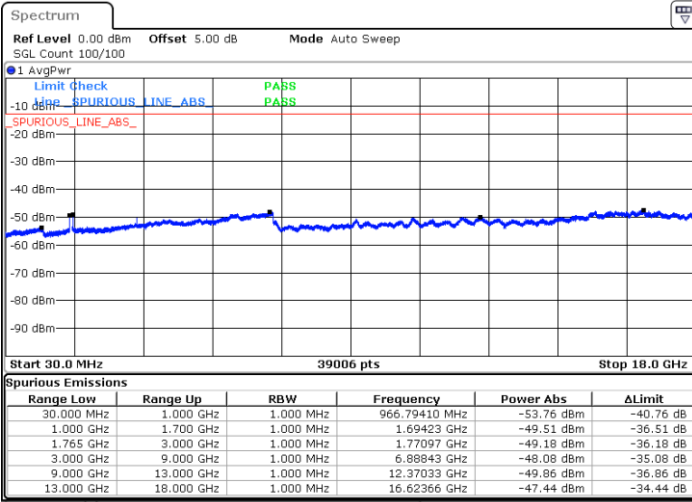

LTE Band 4 / 20MHz

Middle Channel / QPSK

Middle Channel / 16QAM

Date: 16.AUG.2017 23:04:42

Date: 16.AUG.2017 23:05:38