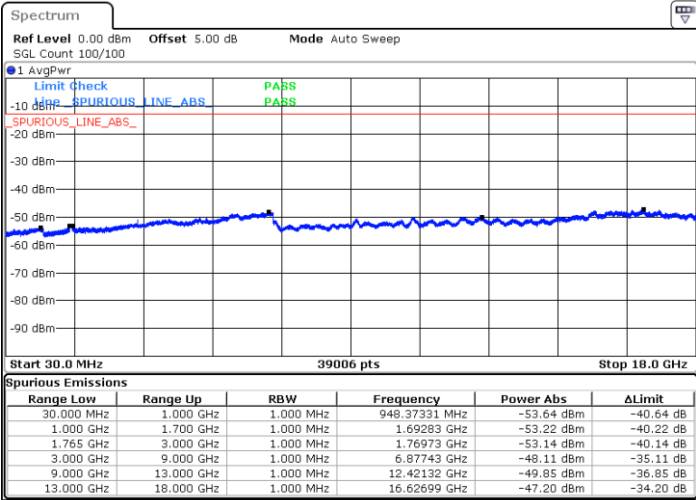

Date: 16.AUG.2017 20:07:30

Middle Channel / QPSK

Middle Channel / 16QAM

Date: 16.AUG.2017 20:09:09

Date: 16.AUG.2017 20:10:04

LTE Band 4 / 1.4MHz

Highest Channel / QPSK

Date: 16 AUG 2017 20:16:14

Highest Channel / 16QAM

Date: 16 AUG 2017 20:17:10

LTE Band 4 / 3MHz

Lowest Channel / QPSK

Date: 16 AUG 2017 20:23:20

Lowest Channel / 16QAM

Date: 16 AUG 2017 20:24:15

LTE Band 4 / 3MHz

Middle Channel / QPSK

Middle Channel / 16QAM

Date: 16.AUG.2017 20:25:53

Date: 16.AUG.2017 20:26:48

Highest Channel / QPSK

Highest Channel / 16QAM

Date: 16.AUG.2017 20:32:58

Date: 16.AUG.2017 20:33:54