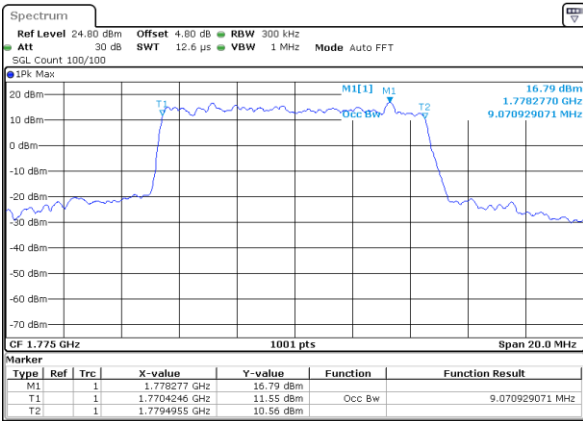

Highest Channel / 3MHz / QPSK

Date: 21 AUG 2017 10:42:50

Highest Channel / 3MHz / 16QAM

Date: 21 AUG 2017 10:43:14

LTE Band 66

Lowest Channel / 5MHz / QPSK

Date: 21 AUG 2017 11:02:44

Lowest Channel / 5MHz / 16QAM

Date: 21 AUG 2017 11:33:19

LTE Band 66

Lowest Channel / 10MHz / QPSK

Date: 21 AUG 2017 11:41:13

Lowest Channel / 10MHz / 16QAM

Date: 21 AUG 2017 11:41:34

Middle Channel / 10MHz / QPSK

Date: 21 AUG 2017 11:49:41

Middle Channel / 10MHz / 16QAM

Date: 21 AUG 2017 11:50:07

Highest Channel / 10MHz / QPSK

Date: 21 AUG 2017 11:54:28

Highest Channel / 10MHz / 16QAM

Date: 21 AUG 2017 11:54:50

LTE Band 66

Lowest Channel / 15MHz / QPSK