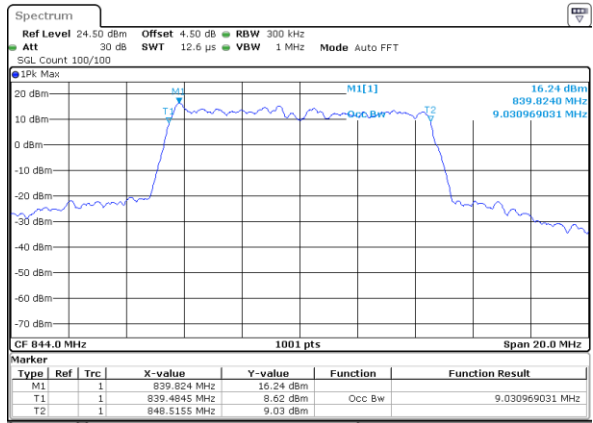

Date: 18 AUG 2017 23:06:53

Highest Channel / 5MHz / 16QAM

Date: 18 AUG 2017 23:07:21

LTE Band 26

Lowest Channel / 10MHz / QPSK

Date: 18 AUG 2017 23:08:11

Lowest Channel / 10MHz / 16QAM

Date: 18 AUG 2017 23:08:33

Middle Channel / 10MHz / QPSK

Date: 18 AUG 2017 23:09:57

Middle Channel / 10MHz / 16QAM

Date: 18 AUG 2017 23:09:37

Highest Channel / 10MHz / QPSK

Date: 18 AUG 2017 23:10:39

Highest Channel / 10MHz / 16QAM

Date: 18 AUG 2017 23:11:00

LTE Band 26

Lowest Channel / 15MHz / QPSK

Date: 18 AUG 2017 23:46:57

Lowest Channel / 15MHz / 16QAM

Date: 18 AUG 2017 23:47:19

Middle Channel / 15MHz / QPSK

Date: 18 AUG 2017 23:48:59

Middle Channel / 15MHz / 16QAM