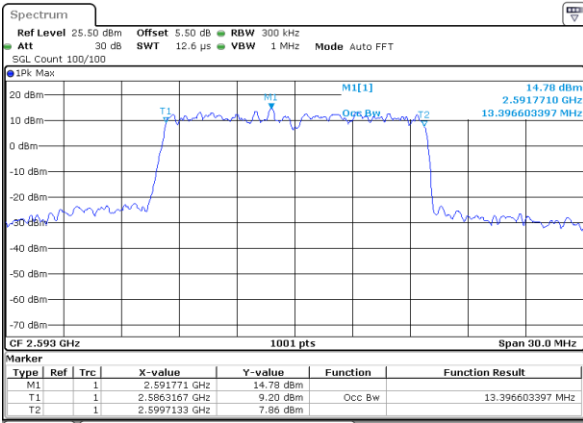

LTE Band 41

Lowest Channel / 15MHz / QPSK

Date: 19 AUG 2017 00:22:08

Lowest Channel / 15MHz / 16QAM

Date: 19 AUG 2017 00:22:19

Middle Channel / 15MHz / QPSK

Date: 19 AUG 2017 00:22:51

Middle Channel / 15MHz / 16QAM

Date: 19 AUG 2017 00:23:01

Highest Channel / 15MHz / QPSK

Date: 19 AUG 2017 00:23:33

Highest Channel / 15MHz / 16QAM

Date: 19 AUG 2017 00:23:44

LTE Band 41

Lowest Channel / 20MHz / QPSK

Date: 19 AUG 2017 00:24:16