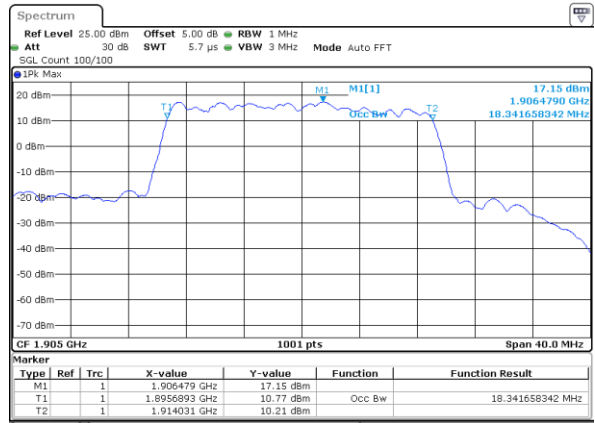

Date: 17 AUG 2017 21:51:44

Middle Channel / 15MHz / 16QAM

Date: 17 AUG 2017 21:51:23

Highest Channel / 15MHz / QPSK

Date: 17 AUG 2017 21:52:06

Highest Channel / 15MHz / 16QAM

Date: 17 AUG 2017 21:52:27

LTE Band 25

Lowest Channel / 20MHz / QPSK

Date: 17 AUG 2017 22:02:47

Lowest Channel / 20MHz / 16QAM

Date: 17 AUG 2017 22:03:08

Middle Channel / 20MHz / QPSK

Date: 17 AUG 2017 22:16:56

Middle Channel / 20MHz / 16QAM

Date: 17 AUG 2017 22:16:34

Highest Channel / 20MHz / QPSK

Date: 17 AUG 2017 22:17:17

Highest Channel / 20MHz / 16QAM

Date: 17 AUG 2017 22:17:38

LTE Band 26

Lowest Channel / 1.4MHz / QPSK

Date: 18 AUG 2017 21:48:00

Lowest Channel / 1.4MHz / 16QAM