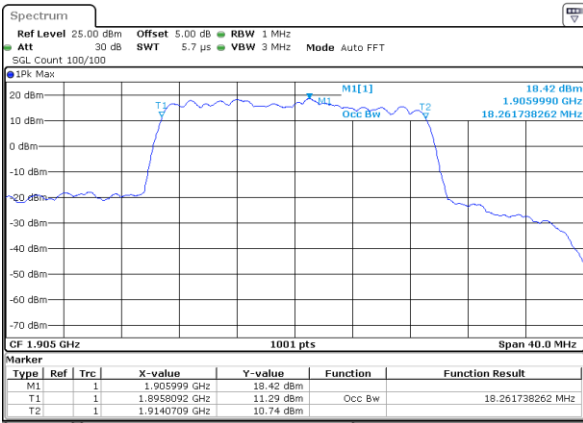

Date: 17 AUG 2017 21:51:44

Middle Channel / 15MHz / 16QAM

Date: 17 AUG 2017 21:51:23

Highest Channel / 15MHz / QPSK

Date: 17 AUG 2017 21:52:06

Highest Channel / 15MHz / 16QAM

Date: 17 AUG 2017 21:52:27

LTE Band 25

Lowest Channel / 20MHz / QPSK

Date: 17 AUG 2017 22:02:47

Lowest Channel / 20MHz / 16QAM

Date: 17 AUG 2017 22:03:08

Middle Channel / 20MHz / QPSK

Date: 17 AUG 2017 22:16:56

Middle Channel / 20MHz / 16QAM

Date: 17 AUG 2017 22:16:34

Highest Channel / 20MHz / QPSK

Date: 17 AUG 2017 22:17:17

Highest Channel / 20MHz / 16QAM

Date: 17 AUG 2017 22:17:38

LTE Band 26

Lowest Channel / 1.4MHz / QPSK

Date: 18 AUG 2017 21:48:00

Lowest Channel / 1.4MHz / 16QAM