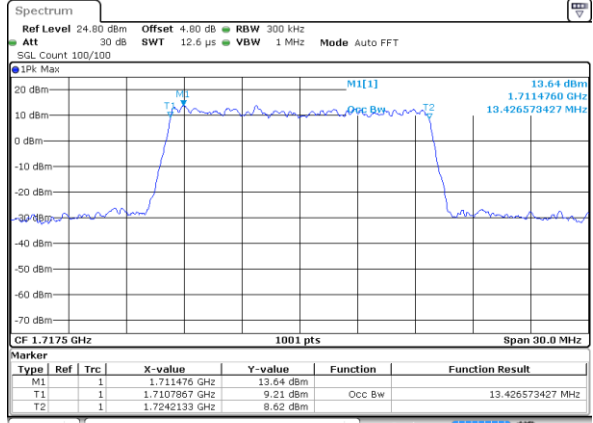

Lowest Channel / 15MHz / 16QAM

Date: 21 AUG 2017 13:56:43