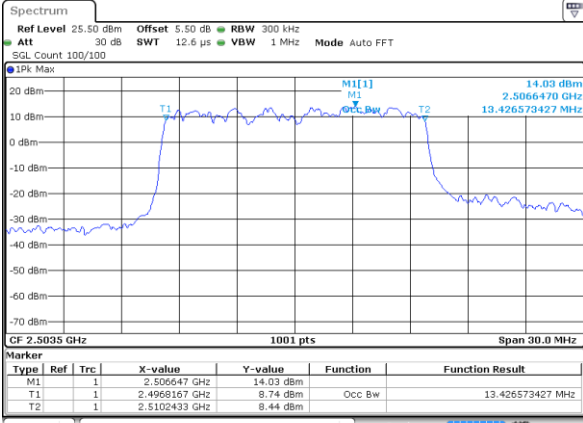

Date: 19 AUG 2017 00:19:17

Highest Channel / 5MHz / 16QAM

Date: 19 AUG 2017 00:19:28

LTE Band 41

Lowest Channel / 10MHz / QPSK

Date: 19 AUG 2017 00:20:01

Lowest Channel / 10MHz / 16QAM

Date: 19 AUG 2017 00:20:11

Middle Channel / 10MHz / QPSK

Date: 19 AUG 2017 00:20:43

Middle Channel / 10MHz / 16QAM

Date: 19 AUG 2017 00:20:54

Highest Channel / 10MHz / QPSK

Date: 19 AUG 2017 00:21:26

Highest Channel / 10MHz / 16QAM

Date: 19 AUG 2017 00:21:36

LTE Band 41

Lowest Channel / 15MHz / QPSK

Date: 19 AUG 2017 00:22:08

Lowest Channel / 15MHz / 16QAM

Date: 19 AUG 2017 00:22:19

Middle Channel / 15MHz / QPSK

Date: 19 AUG 2017 00:22:51

Middle Channel / 15MHz / 16QAM