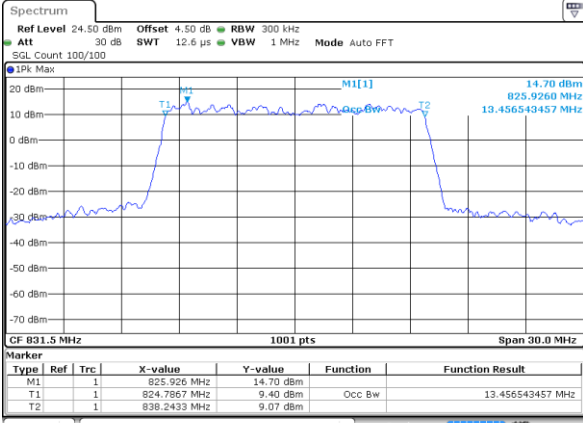

Date: 18 AUG 2017 23:06:53

Highest Channel / 5MHz / 16QAM

Date: 18 AUG 2017 23:07:21

LTE Band 26

Lowest Channel / 10MHz / QPSK

Date: 18 AUG 2017 23:08:11

Lowest Channel / 10MHz / 16QAM

Date: 18 AUG 2017 23:08:33

Middle Channel / 10MHz / QPSK

Date: 18 AUG 2017 23:09:57

Middle Channel / 10MHz / 16QAM

Date: 18 AUG 2017 23:09:37

Highest Channel / 10MHz / QPSK

Date: 18 AUG 2017 23:10:39

Highest Channel / 10MHz / 16QAM

Date: 18 AUG 2017 23:11:00

LTE Band 26

Lowest Channel / 15MHz / QPSK

Date: 18 AUG 2017 23:46:57

Lowest Channel / 15MHz / 16QAM

Date: 18 AUG 2017 23:47:19

Middle Channel / 15MHz / QPSK

Date: 18 AUG 2017 23:48:59

Middle Channel / 15MHz / 16QAM