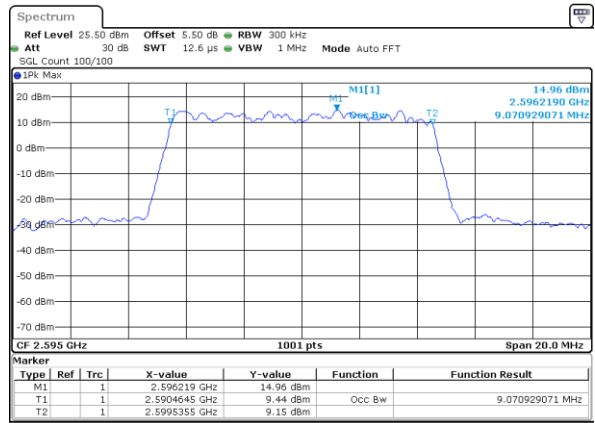

Date: 18 AUG 2017 14:20:45

Middle Channel / 5MHz / 16QAM

Date: 18 AUG 2017 14:20:56

Highest Channel / 5MHz / QPSK

Date: 18 AUG 2017 14:21:28

Highest Channel / 5MHz / 16QAM

Date: 18 AUG 2017 14:21:39

LTE Band 38

Lowest Channel / 10MHz / QPSK

Date: 18 AUG 2017 14:22:11

Lowest Channel / 10MHz / 16QAM

Date: 18 AUG 2017 14:22:22

Middle Channel / 10MHz / QPSK

Date: 18 AUG 2017 14:22:54

Middle Channel / 10MHz / 16QAM

Date: 18 AUG 2017 14:23:04

Highest Channel / 10MHz / QPSK

Date: 18 AUG 2017 14:23:36

Highest Channel / 10MHz / 16QAM

Date: 18 AUG 2017 14:23:47

LTE Band 38

Lowest Channel / 15MHz / QPSK

Date: 18 AUG 2017 14:24:19

Lowest Channel / 15MHz / 16QAM