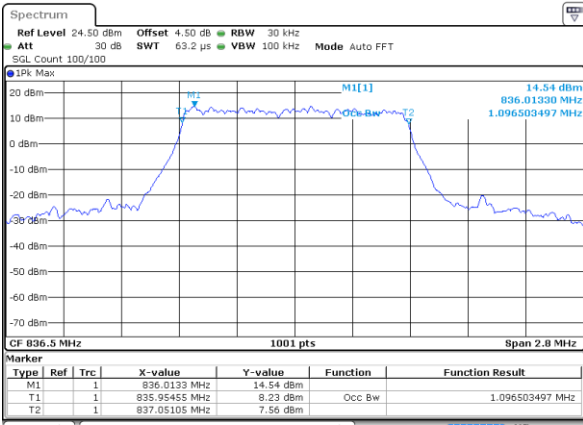

Highest Channel / 20MHz / QPSK

Date: 17 AUG 2017 22:17:17

Highest Channel / 20MHz / 16QAM

Date: 17 AUG 2017 22:17:38

LTE Band 26

Lowest Channel / 1.4MHz / QPSK

Date: 18 AUG 2017 21:48:00

Lowest Channel / 1.4MHz / 16QAM

Date: 18 AUG 2017 21:48:25

Middle Channel / 1.4MHz / QPSK

Date: 18 AUG 2017 21:50:01

Middle Channel / 1.4MHz / 16QAM

Date: 18 AUG 2017 21:49:36

Highest Channel / 1.4MHz / QPSK

Date: 18 AUG 2017 21:50:23

Highest Channel / 1.4MHz / 16QAM