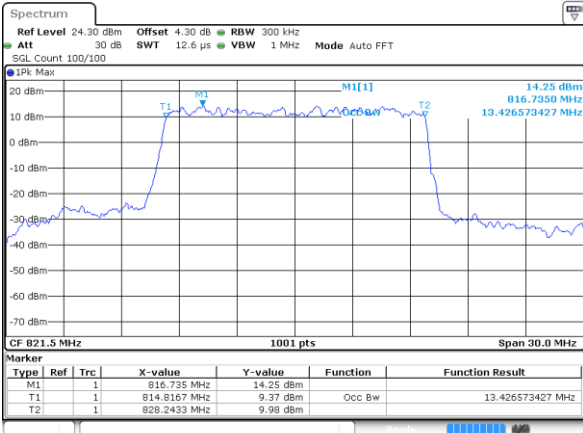

Date: 18 AUG 2017 23:48:37

Highest Channel / 15MHz / QPSK

Date: 18 AUG 2017 23:49:22

Highest Channel / 15MHz / 16QAM

Date: 18 AUG 2017 23:49:47

LTE Band 26

CH26765 / QPSK

Date: 18 AUG 2017 20:24:12