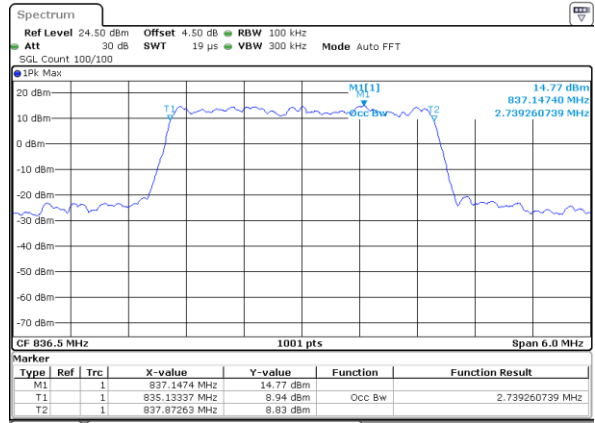

Date: 18 AUG 2017 21:50:54

LTE Band 26

Lowest Channel / 3MHz / QPSK

Date: 18 AUG 2017 22:23:33

Lowest Channel / 3MHz / 16QAM

Date: 18 AUG 2017 22:25:44

Middle Channel / 3MHz / QPSK

Date: 18 AUG 2017 22:24:08

Middle Channel / 3MHz / 16QAM

Date: 18 AUG 2017 22:25:17

Highest Channel / 3MHz / QPSK

Date: 18 AUG 2017 22:24:33

Highest Channel / 3MHz / 16QAM

Date: 18 AUG 2017 22:24:56

LTE Band 26

Lowest Channel / 5MHz / QPSK