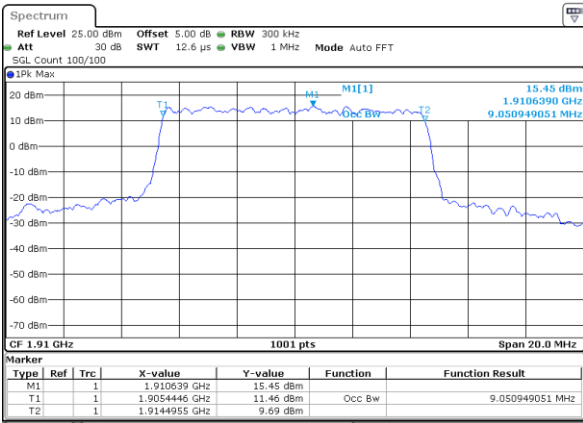

Date: 17 AUG 2017 21:01:01

Highest Channel / 5MHz / QPSK

Date: 17 AUG 2017 21:01:43

Highest Channel / 5MHz / 16QAM

Date: 17 AUG 2017 21:02:04

LTE Band 25

Lowest Channel / 10MHz / QPSK

Date: 17 AUG 2017 21:12:23

Lowest Channel / 10MHz / 16QAM

Date: 17 AUG 2017 21:12:44

Middle Channel / 10MHz / QPSK

Date: 17 AUG 2017 21:26:31

Middle Channel / 10MHz / 16QAM

Date: 17 AUG 2017 21:26:10

Highest Channel / 10MHz / QPSK

Date: 17 AUG 2017 21:26:52

Highest Channel / 10MHz / 16QAM

Date: 17 AUG 2017 21:27:14

LTE Band 25

Lowest Channel / 15MHz / QPSK

Date: 17 AUG 2017 21:37:34

Lowest Channel / 15MHz / 16QAM

Date: 17 AUG 2017 21:37:56

Middle Channel / 15MHz / QPSK