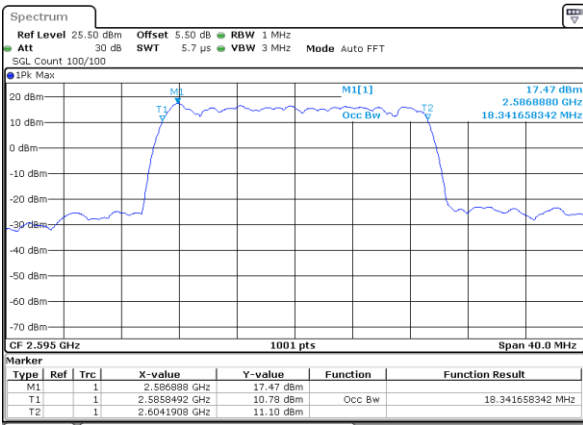

Date: 18 AUG 2017 14:25:55

LTE Band 38

Lowest Channel / 20MHz / QPSK

Date: 18 AUG 2017 14:26:27

Lowest Channel / 20MHz / 16QAM

Date: 18 AUG 2017 14:26:38

Middle Channel / 20MHz / QPSK

Date: 18 AUG 2017 14:27:10

Middle Channel / 20MHz / 16QAM

Date: 18 AUG 2017 14:27:20

Highest Channel / 20MHz / QPSK

Date: 18 AUG 2017 14:27:52

Highest Channel / 20MHz / 16QAM

Date: 18 AUG 2017 14:28:03

LTE Band 41

Lowest Channel / 5MHz / QPSK