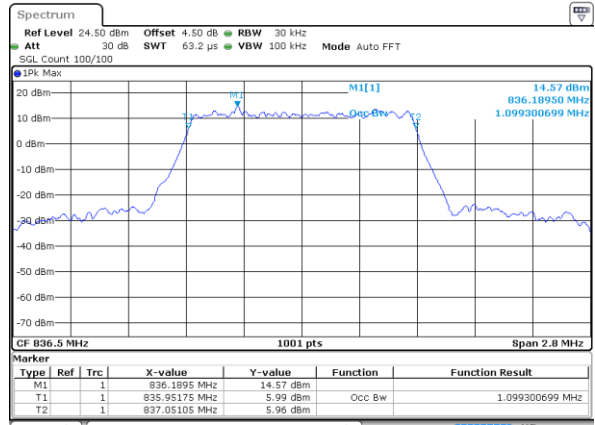

Highest Channel / 20MHz / QPSK

Date: 17 AUG 2017 22:17:17

Highest Channel / 20MHz / 16QAM

Date: 17 AUG 2017 22:17:38

LTE Band 26

Lowest Channel / 1.4MHz / QPSK

Date: 18 AUG 2017 21:48:00

Lowest Channel / 1.4MHz / 16QAM

Date: 18 AUG 2017 21:48:25

Middle Channel / 1.4MHz / QPSK

Date: 18 AUG 2017 21:50:01

Middle Channel / 1.4MHz / 16QAM

Date: 18 AUG 2017 21:49:36

Highest Channel / 1.4MHz / QPSK

Date: 18 AUG 2017 21:50:23

Highest Channel / 1.4MHz / 16QAM