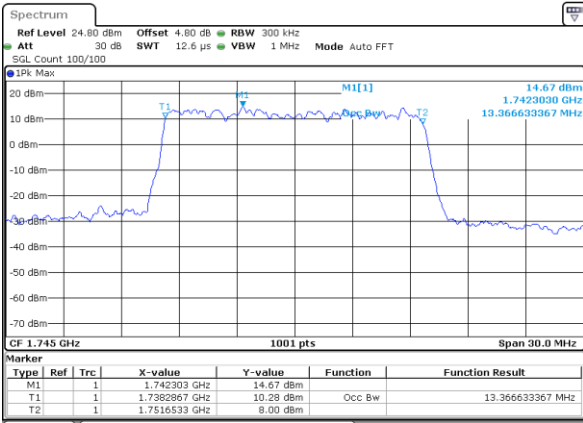

Middle Channel / 15MHz / QPSK

Date: 21 AUG 2017 14:04:41