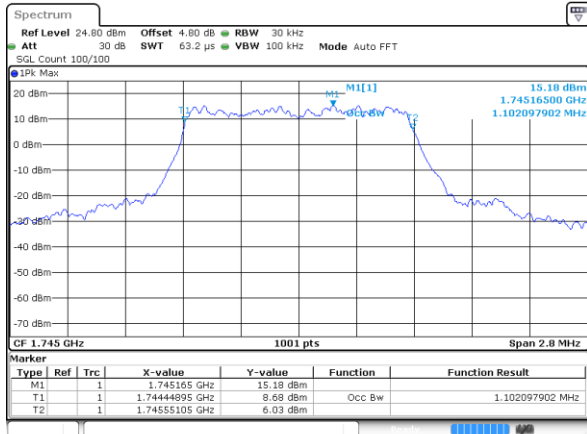

Lowest Channel / 20MHz / 16QAM

Date: 19 AUG 2017 00:24:26

Middle Channel / 20MHz / QPSK

Date: 19 AUG 2017 00:24:58

Middle Channel / 20MHz / 16QAM

Date: 19 AUG 2017 00:25:09

Highest Channel / 20MHz / QPSK

Date: 19 AUG 2017 00:25:41

Highest Channel / 20MHz / 16QAM

Date: 19 AUG 2017 00:25:51

LTE Band 66

Lowest Channel / 1.4MHz / QPSK

Date: 21 AUG 2017 09:59:06

Lowest Channel / 1.4MHz / 16QAM

Date: 21 AUG 2017 09:58:47

Middle Channel / 1.4MHz / QPSK

Date: 21 AUG 2017 09:36:58

Middle Channel / 1.4MHz / 16QAM

Date: 21 AUG 2017 09:37:25

Highest Channel / 1.4MHz / QPSK

Date: 21 AUG 2017 10:00:58

Highest Channel / 1.4MHz / 16QAM

Date: 21 AUG 2017 10:01:22

LTE Band 66