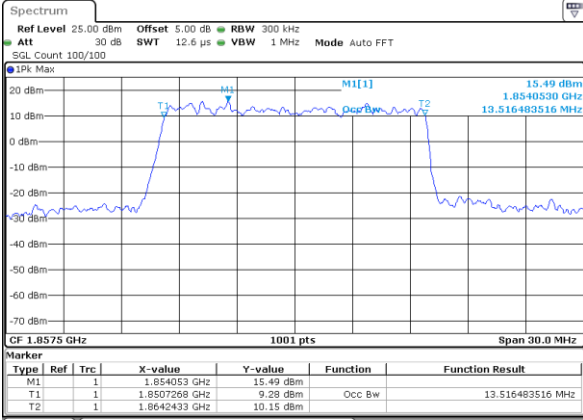

Highest Channel / 10MHz / 16QAM

Date: 17 AUG 2017 21:27:14

LTE Band 25

Lowest Channel / 15MHz / QPSK

Date: 17 AUG 2017 21:37:34

Lowest Channel / 15MHz / 16QAM

Date: 17 AUG 2017 21:37:56

Middle Channel / 15MHz / QPSK

Date: 17 AUG 2017 21:51:44

Middle Channel / 15MHz / 16QAM

Date: 17 AUG 2017 21:51:23

Highest Channel / 15MHz / QPSK

Date: 17 AUG 2017 21:52:06

Highest Channel / 15MHz / 16QAM

Date: 17 AUG 2017 21:52:27

LTE Band 25