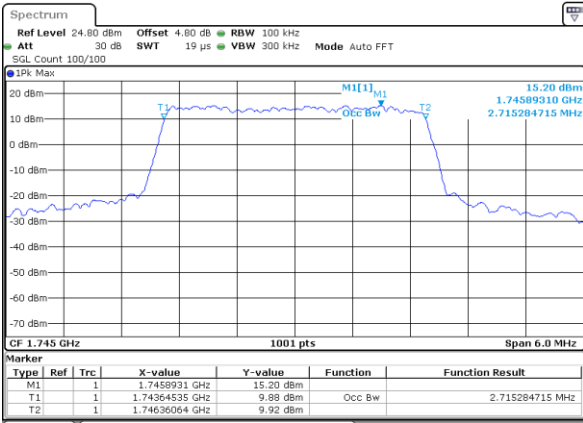

Highest Channel / 20MHz / 16QAM

Date: 19 AUG 2017 00:25:51

LTE Band 66

Lowest Channel / 1.4MHz / QPSK

Date: 21 AUG 2017 09:59:06

Lowest Channel / 1.4MHz / 16QAM

Date: 21 AUG 2017 09:58:47

Middle Channel / 1.4MHz / QPSK

Date: 21 AUG 2017 09:36:58

Middle Channel / 1.4MHz / 16QAM

Date: 21 AUG 2017 09:37:25

Highest Channel / 1.4MHz / QPSK

Date: 21 AUG 2017 10:00:58

Highest Channel / 1.4MHz / 16QAM

Date: 21 AUG 2017 10:01:22

LTE Band 66

Lowest Channel / 3MHz / QPSK

Date: 21 AUG 2017 10:33:21

Lowest Channel / 3MHz / 16QAM

Date: 21 AUG 2017 10:33:00

Middle Channel / 3MHz / QPSK

Date: 21 AUG 2017 10:41:14

Middle Channel / 3MHz / 16QAM

Date: 21 AUG 2017 10:40:29

Highest Channel / 3MHz / QPSK

Date: 21 AUG 2017 10:42:50

Highest Channel / 3MHz / 16QAM

Date: 21 AUG 2017 10:43:14

LTE Band 66

Lowest Channel / 5MHz / QPSK

Date: 21 AUG 2017 11:02:44

Lowest Channel / 5MHz / 16QAM