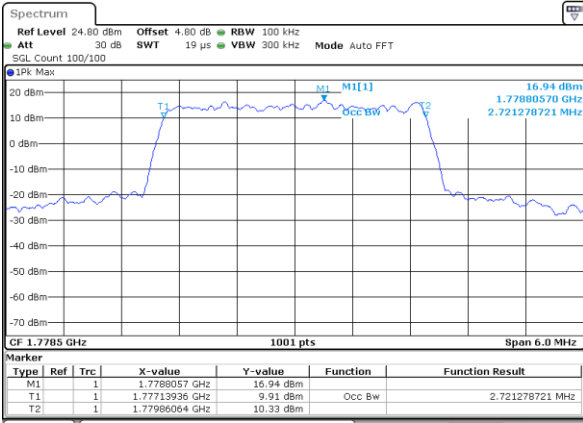

Highest Channel / 20MHz / 16QAM

Date: 19 AUG 2017 00:25:51

LTE Band 66

Lowest Channel / 1.4MHz / QPSK

Date: 21 AUG 2017 09:59:06

Lowest Channel / 1.4MHz / 16QAM

Date: 21 AUG 2017 09:58:47

Middle Channel / 1.4MHz / QPSK

Date: 21 AUG 2017 09:36:58

Middle Channel / 1.4MHz / 16QAM

Date: 21 AUG 2017 09:37:25

Highest Channel / 1.4MHz / QPSK

Date: 21 AUG 2017 10:00:58

Highest Channel / 1.4MHz / 16QAM

Date: 21 AUG 2017 10:01:22

LTE Band 66

Lowest Channel / 3MHz / QPSK

Date: 21 AUG 2017 10:33:21

Lowest Channel / 3MHz / 16QAM

Date: 21 AUG 2017 10:33:00

Middle Channel / 3MHz / QPSK

Date: 21 AUG 2017 10:41:14

Middle Channel / 3MHz / 16QAM

Date: 21 AUG 2017 10:40:29

Highest Channel / 3MHz / QPSK

Date: 21 AUG 2017 10:42:50

Highest Channel / 3MHz / 16QAM

Date: 21 AUG 2017 10:43:14

LTE Band 66

Lowest Channel / 5MHz / QPSK

Date: 21 AUG 2017 11:02:44

Lowest Channel / 5MHz / 16QAM