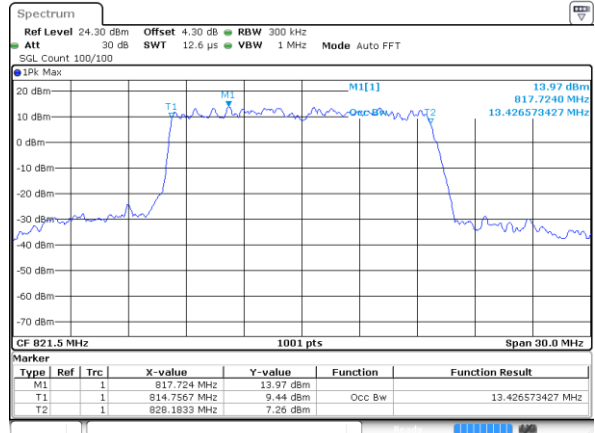

CH26765 / 16QAM

Date: 18 AUG 2017 20:24:35