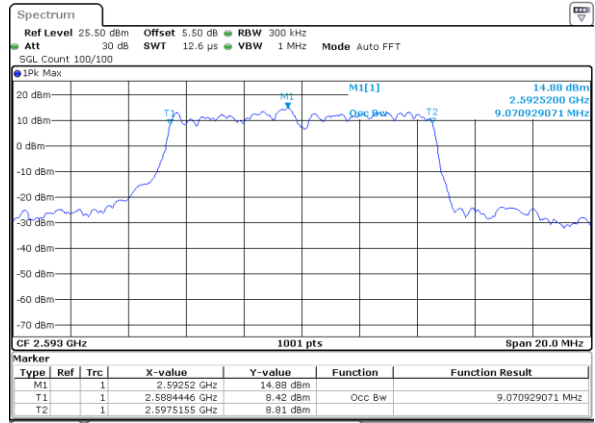

Date: 19 AUG 2017 00:17:49

Lowest Channel / 5MHz / 16QAM

Date: 19 AUG 2017 00:18:01

Middle Channel / 5MHz / QPSK

Date: 19 AUG 2017 00:18:33

Middle Channel / 5MHz / 16QAM

Date: 19 AUG 2017 00:18:44

Highest Channel / 5MHz / QPSK

Date: 19 AUG 2017 00:19:17

Highest Channel / 5MHz / 16QAM

Date: 19 AUG 2017 00:19:28

LTE Band 41

Lowest Channel / 10MHz / QPSK

Date: 19 AUG 2017 00:20:01

Lowest Channel / 10MHz / 16QAM

Date: 19 AUG 2017 00:20:11

Middle Channel / 10MHz / QPSK

Date: 19 AUG 2017 00:20:43

Middle Channel / 10MHz / 16QAM

Date: 19 AUG 2017 00:20:54

Highest Channel / 10MHz / QPSK

Date: 19 AUG 2017 00:21:26

Highest Channel / 10MHz / 16QAM

Date: 19 AUG 2017 00:21:36