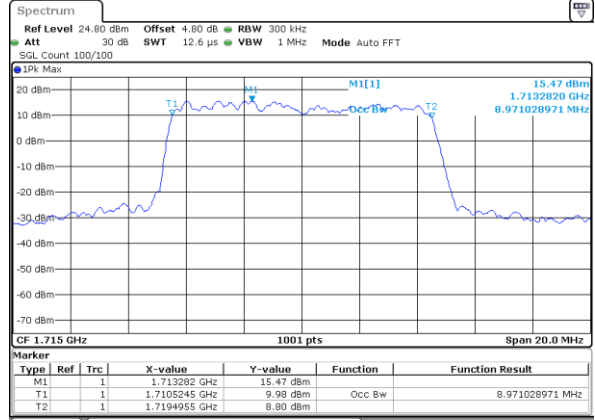

Highest Channel / 3MHz / QPSK

Date: 21 AUG 2017 10:42:50

Highest Channel / 3MHz / 16QAM

Date: 21 AUG 2017 10:43:14

LTE Band 66

Lowest Channel / 5MHz / QPSK

Date: 21 AUG 2017 11:02:44

Lowest Channel / 5MHz / 16QAM

Date: 21 AUG 2017 11:33:19

LTE Band 66

Lowest Channel / 10MHz / QPSK

Date: 21 AUG 2017 11:41:13

Lowest Channel / 10MHz / 16QAM

Date: 21 AUG 2017 11:41:34

Middle Channel / 10MHz / QPSK

Date: 21 AUG 2017 11:49:41

Middle Channel / 10MHz / 16QAM

Date: 21 AUG 2017 11:50:07

Highest Channel / 10MHz / QPSK

Date: 21 AUG 2017 11:54:28

Highest Channel / 10MHz / 16QAM

Date: 21 AUG 2017 11:54:50

LTE Band 66

Lowest Channel / 15MHz / QPSK