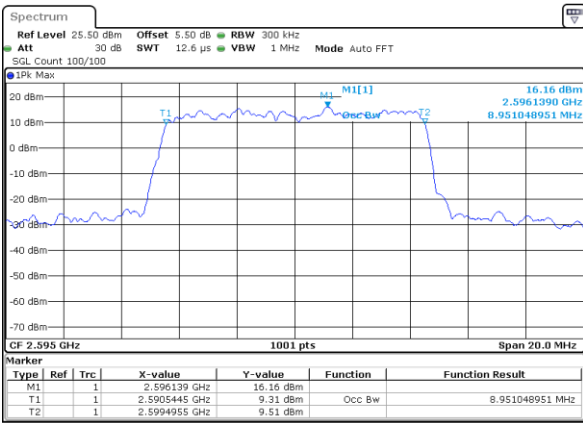

Date: 18 AUG 2017 14:20:45

Middle Channel / 5MHz / 16QAM

Date: 18 AUG 2017 14:20:56

Highest Channel / 5MHz / QPSK

Date: 18 AUG 2017 14:21:28

Highest Channel / 5MHz / 16QAM

Date: 18 AUG 2017 14:21:39

LTE Band 38

Lowest Channel / 10MHz / QPSK

Date: 18 AUG 2017 14:22:11

Lowest Channel / 10MHz / 16QAM

Date: 18 AUG 2017 14:22:22

Middle Channel / 10MHz / QPSK

Date: 18 AUG 2017 14:22:54

Middle Channel / 10MHz / 16QAM

Date: 18 AUG 2017 14:23:04

Highest Channel / 10MHz / QPSK

Date: 18 AUG 2017 14:23:36

Highest Channel / 10MHz / 16QAM

Date: 18 AUG 2017 14:23:47

LTE Band 38

Lowest Channel / 15MHz / QPSK

Date: 18 AUG 2017 14:24:19

Lowest Channel / 15MHz / 16QAM