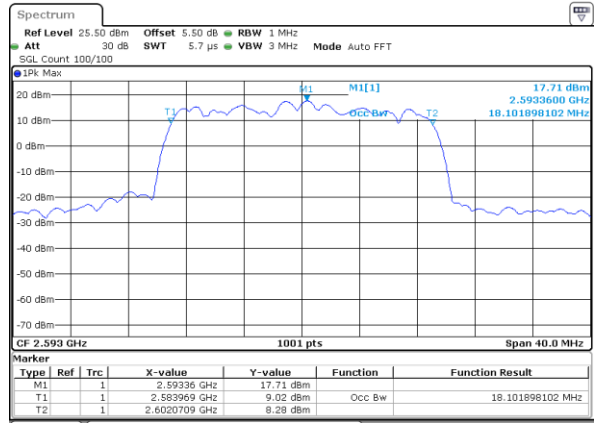

Date: 19 AUG 2017 00:23:01

Highest Channel / 15MHz / QPSK

Date: 19 AUG 2017 00:23:33

Highest Channel / 15MHz / 16QAM

Date: 19 AUG 2017 00:23:44

LTE Band 41

Lowest Channel / 20MHz / QPSK

Date: 19 AUG 2017 00:24:16

Lowest Channel / 20MHz / 16QAM

Date: 19 AUG 2017 00:24:26

Middle Channel / 20MHz / QPSK

Date: 19 AUG 2017 00:24:58

Middle Channel / 20MHz / 16QAM

Date: 19 AUG 2017 00:25:09

Highest Channel / 20MHz / QPSK

Date: 19 AUG 2017 00:25:41

Highest Channel / 20MHz / 16QAM

Date: 19 AUG 2017 00:25:51

LTE Band 66

Lowest Channel / 1.4MHz / QPSK

Date: 21 AUG 2017 09:59:06

Lowest Channel / 1.4MHz / 16QAM

Date: 21 AUG 2017 09:58:47

Middle Channel / 1.4MHz / QPSK

Date: 21 AUG 2017 09:36:58

Middle Channel / 1.4MHz / 16QAM

Date: 21 AUG 2017 09:37:25

Highest Channel / 1.4MHz / QPSK

Date: 21 AUG 2017 10:00:58

Highest Channel / 1.4MHz / 16QAM

Date: 21 AUG 2017 10:01:22

LTE Band 66