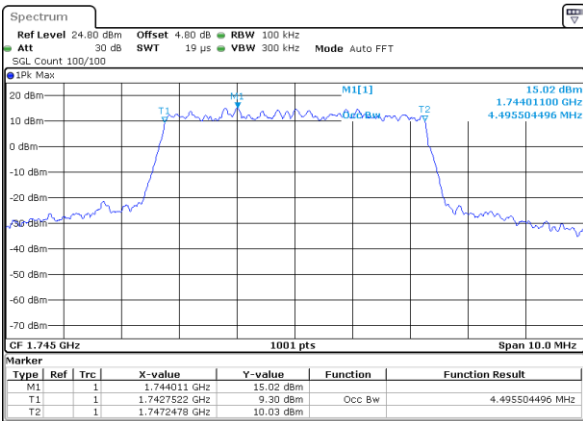

Middle Channel / 5MHz / QPSK

Date: 21 AUG 2017 11:12:17