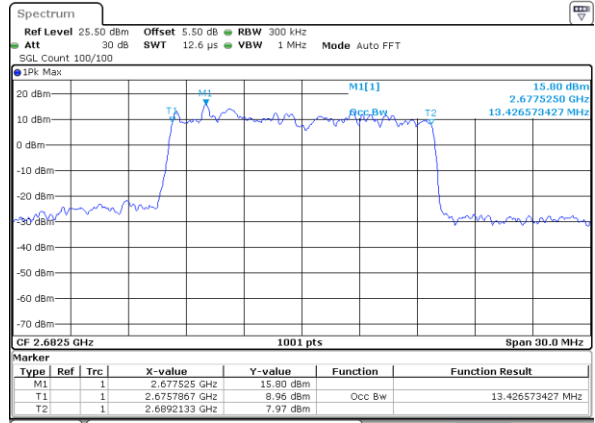

LTE Band 41

Lowest Channel / 15MHz / QPSK

Date: 19 AUG 2017 00:22:08

Lowest Channel / 15MHz / 16QAM

Date: 19 AUG 2017 00:22:19

Middle Channel / 15MHz / QPSK

Date: 19 AUG 2017 00:22:51

Middle Channel / 15MHz / 16QAM

Date: 19 AUG 2017 00:23:01

Highest Channel / 15MHz / QPSK

Date: 19 AUG 2017 00:23:33

Highest Channel / 15MHz / 16QAM

Date: 19 AUG 2017 00:23:44

LTE Band 41

Lowest Channel / 20MHz / QPSK

Date: 19 AUG 2017 00:24:16