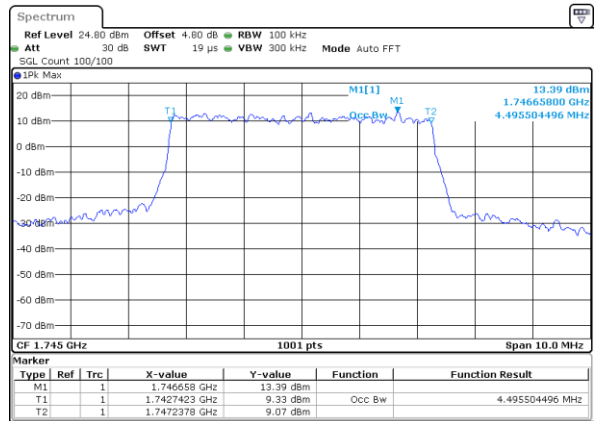

Middle Channel / 5MHz / 16QAM

Date: 21 AUG 2017 11:12:40