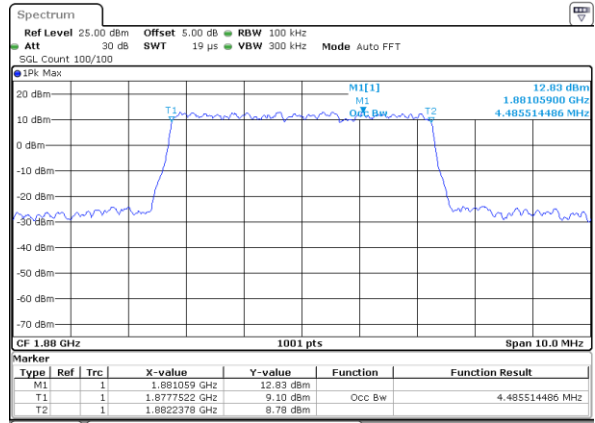

LTE Band 25

Lowest Channel / 5MHz / QPSK

Date: 17 AUG 2017 20:47:14

Lowest Channel / 5MHz / 16QAM

Date: 17 AUG 2017 20:47:35

Middle Channel / 5MHz / QPSK

Date: 17 AUG 2017 21:01:22

Middle Channel / 5MHz / 16QAM

Date: 17 AUG 2017 21:01:01

Highest Channel / 5MHz / QPSK

Date: 17 AUG 2017 21:01:43

Highest Channel / 5MHz / 16QAM

Date: 17 AUG 2017 21:02:04

LTE Band 25

Lowest Channel / 10MHz / QPSK

Date: 17 AUG 2017 21:12:23