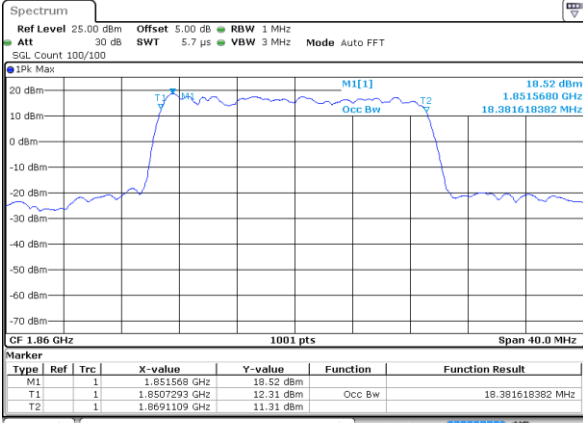

LTE Band 25

Lowest Channel / 20MHz / QPSK

Date: 17 AUG 2017 22:02:47