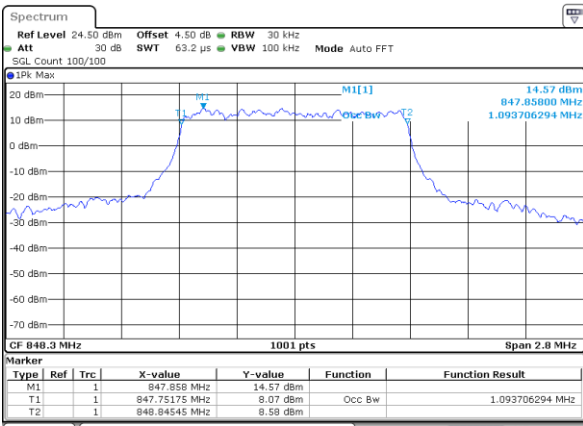

Highest Channel / 20MHz / QPSK

Date: 17 AUG 2017 22:17:17

Highest Channel / 20MHz / 16QAM

Date: 17 AUG 2017 22:17:38

LTE Band 26

Lowest Channel / 1.4MHz / QPSK

Date: 18 AUG 2017 21:48:00

Lowest Channel / 1.4MHz / 16QAM

Date: 18 AUG 2017 21:48:25

Middle Channel / 1.4MHz / QPSK

Date: 18 AUG 2017 21:50:01

Middle Channel / 1.4MHz / 16QAM

Date: 18 AUG 2017 21:49:36

Highest Channel / 1.4MHz / QPSK

Date: 18 AUG 2017 21:50:23

Highest Channel / 1.4MHz / 16QAM

Date: 18 AUG 2017 21:50:54

LTE Band 26

Lowest Channel / 3MHz / QPSK

Date: 18 AUG 2017 22:23:33

Lowest Channel / 3MHz / 16QAM

Date: 18 AUG 2017 22:25:44

Middle Channel / 3MHz / QPSK

Date: 18 AUG 2017 22:24:08