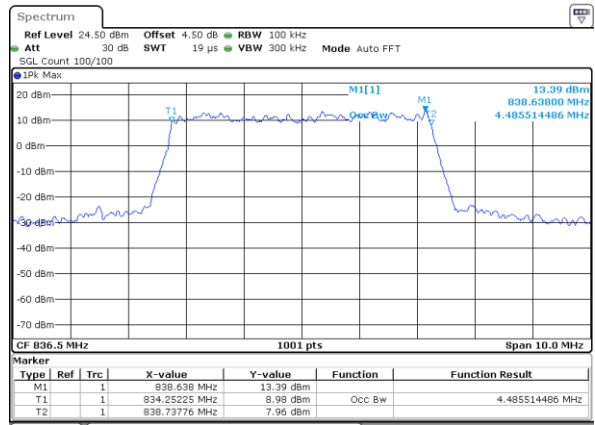

Middle Channel / 3MHz / 16QAM

Date: 18 AUG 2017 22:25:17

Highest Channel / 3MHz / QPSK

Date: 18 AUG 2017 22:24:33

Highest Channel / 3MHz / 16QAM

Date: 18 AUG 2017 22:24:56

LTE Band 26

Lowest Channel / 5MHz / QPSK

Date: 18 AUG 2017 23:04:41

Lowest Channel / 5MHz / 16QAM

Date: 18 AUG 2017 23:05:01

Middle Channel / 5MHz / QPSK

Date: 18 AUG 2017 23:06:30

Middle Channel / 5MHz / 16QAM

Date: 18 AUG 2017 23:06:05

Highest Channel / 5MHz / QPSK

Date: 18 AUG 2017 23:06:53

Highest Channel / 5MHz / 16QAM

Date: 18 AUG 2017 23:07:21

LTE Band 26

Lowest Channel / 10MHz / QPSK

Date: 18 AUG 2017 23:08:11

Lowest Channel / 10MHz / 16QAM

Date: 18 AUG 2017 23:08:33