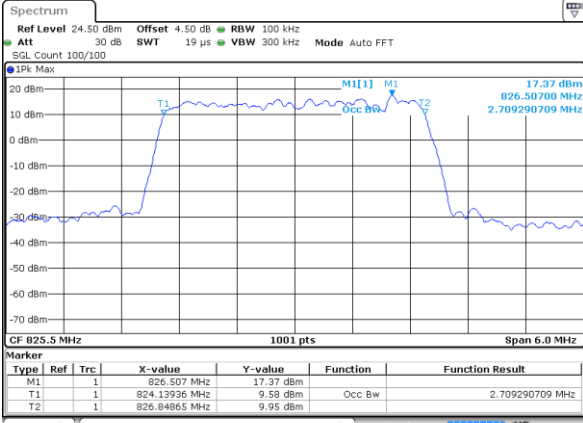

Highest Channel / 20MHz / QPSK

Date: 17 AUG 2017 22:17:17

Highest Channel / 20MHz / 16QAM

Date: 17 AUG 2017 22:17:38

LTE Band 26

Lowest Channel / 1.4MHz / QPSK

Date: 18 AUG 2017 21:48:00

Lowest Channel / 1.4MHz / 16QAM

Date: 18 AUG 2017 21:48:25

Middle Channel / 1.4MHz / QPSK

Date: 18 AUG 2017 21:50:01

Middle Channel / 1.4MHz / 16QAM

Date: 18 AUG 2017 21:49:36

Highest Channel / 1.4MHz / QPSK

Date: 18 AUG 2017 21:50:23

Highest Channel / 1.4MHz / 16QAM

Date: 18 AUG 2017 21:50:54

LTE Band 26

Lowest Channel / 3MHz / QPSK

Date: 18 AUG 2017 22:23:33

Lowest Channel / 3MHz / 16QAM

Date: 18 AUG 2017 22:25:44

Middle Channel / 3MHz / QPSK

Date: 18 AUG 2017 22:24:08