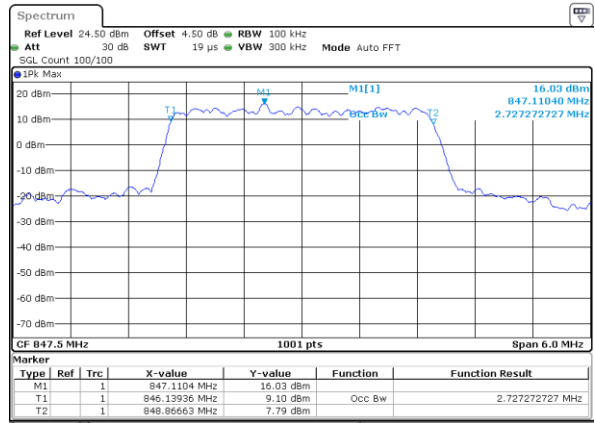

Date: 18 AUG 2017 21:50:54

LTE Band 26

Lowest Channel / 3MHz / QPSK

Date: 18 AUG 2017 22:23:33

Lowest Channel / 3MHz / 16QAM

Date: 18 AUG 2017 22:25:44

Middle Channel / 3MHz / QPSK

Date: 18 AUG 2017 22:24:08

Middle Channel / 3MHz / 16QAM

Date: 18 AUG 2017 22:25:17

Highest Channel / 3MHz / QPSK

Date: 18 AUG 2017 22:24:33

Highest Channel / 3MHz / 16QAM

Date: 18 AUG 2017 22:24:56

LTE Band 26

Lowest Channel / 5MHz / QPSK

Date: 18 AUG 2017 23:04:41

Lowest Channel / 5MHz / 16QAM

Date: 18 AUG 2017 23:05:01

Middle Channel / 5MHz / QPSK

Date: 18 AUG 2017 23:06:30

Middle Channel / 5MHz / 16QAM

Date: 18 AUG 2017 23:06:05

Highest Channel / 5MHz / QPSK