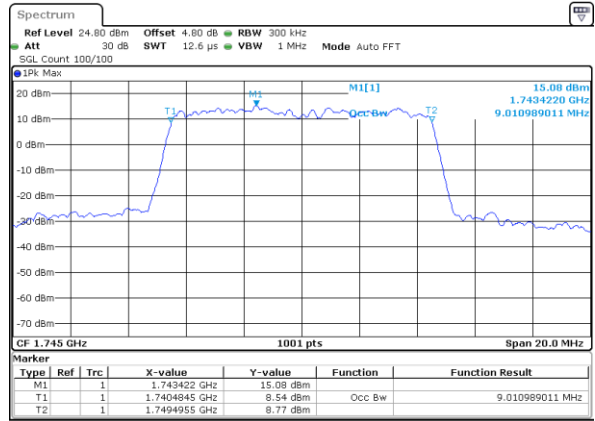

Date: 21 AUG 2017 11:33:19

LTE Band 66

Lowest Channel / 10MHz / QPSK

Date: 21 AUG 2017 11:41:13

Lowest Channel / 10MHz / 16QAM

Date: 21 AUG 2017 11:41:34

Middle Channel / 10MHz / QPSK

Date: 21 AUG 2017 11:49:41

Middle Channel / 10MHz / 16QAM

Date: 21 AUG 2017 11:50:07

Highest Channel / 10MHz / QPSK

Date: 21 AUG 2017 11:54:28

Highest Channel / 10MHz / 16QAM

Date: 21 AUG 2017 11:54:50

LTE Band 66

Lowest Channel / 15MHz / QPSK