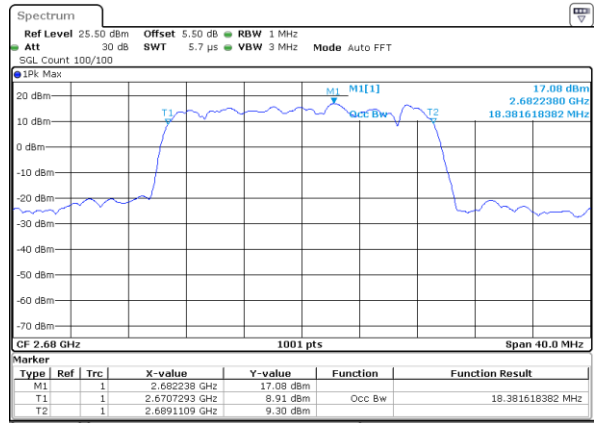

Date: 19 AUG 2017 00:23:01

Highest Channel / 15MHz / QPSK

Date: 19 AUG 2017 00:23:33

Highest Channel / 15MHz / 16QAM

Date: 19 AUG 2017 00:23:44

LTE Band 41

Lowest Channel / 20MHz / QPSK

Date: 19 AUG 2017 00:24:16

Lowest Channel / 20MHz / 16QAM

Date: 19 AUG 2017 00:24:26

Middle Channel / 20MHz / QPSK

Date: 19 AUG 2017 00:24:58

Middle Channel / 20MHz / 16QAM

Date: 19 AUG 2017 00:25:09

Highest Channel / 20MHz / QPSK

Date: 19 AUG 2017 00:25:41

Highest Channel / 20MHz / 16QAM

Date: 19 AUG 2017 00:25:51

LTE Band 66

Lowest Channel / 1.4MHz / QPSK

Date: 21 AUG 2017 09:59:06

Lowest Channel / 1.4MHz / 16QAM

Date: 21 AUG 2017 09:58:47

Middle Channel / 1.4MHz / QPSK

Date: 21 AUG 2017 09:36:58

Middle Channel / 1.4MHz / 16QAM

Date: 21 AUG 2017 09:37:25

Highest Channel / 1.4MHz / QPSK

Date: 21 AUG 2017 10:00:58

Highest Channel / 1.4MHz / 16QAM

Date: 21 AUG 2017 10:01:22

LTE Band 66