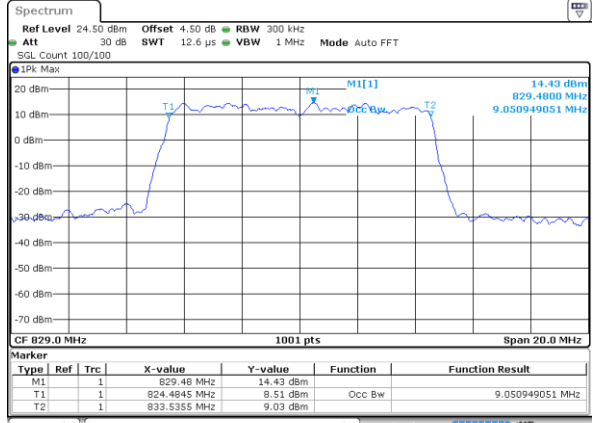

Date: 18 AUG 2017 23:06:53

Highest Channel / 5MHz / 16QAM

Date: 18 AUG 2017 23:07:21

LTE Band 26

Lowest Channel / 10MHz / QPSK

Date: 18 AUG 2017 23:08:11

Lowest Channel / 10MHz / 16QAM

Date: 18 AUG 2017 23:08:33