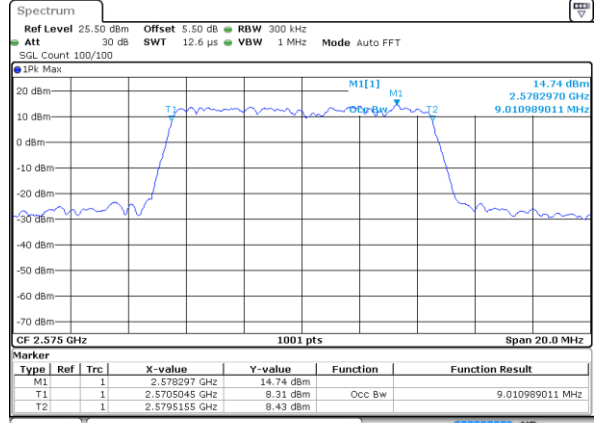

Lowest Channel / 10MHz / 16QAM

Date: 18 AUG 2017 14:22:22