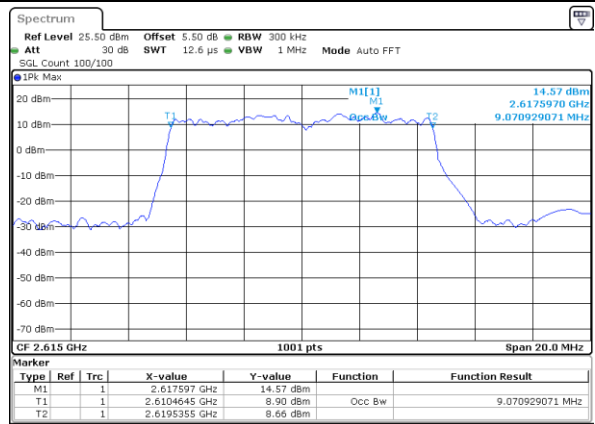

Lowest Channel / 10MHz / QPSK

Date: 18 AUG 2017 14:22:11

Lowest Channel / 10MHz / 16QAM

Date: 18 AUG 2017 14:22:22

Middle Channel / 10MHz / QPSK

Date: 18 AUG 2017 14:22:54

Middle Channel / 10MHz / 16QAM

Date: 18 AUG 2017 14:23:04

Highest Channel / 10MHz / QPSK

Date: 18 AUG 2017 14:23:36

Highest Channel / 10MHz / 16QAM

Date: 18 AUG 2017 14:23:47

LTE Band 38

Lowest Channel / 15MHz / QPSK

Date: 18 AUG 2017 14:24:19

Lowest Channel / 15MHz / 16QAM