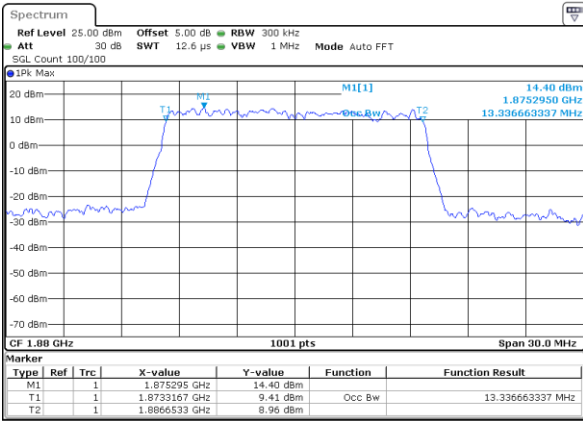

Highest Channel / 10MHz / 16QAM

Date: 17 AUG 2017 21:27:14

LTE Band 25

Lowest Channel / 15MHz / QPSK

Date: 17 AUG 2017 21:37:34

Lowest Channel / 15MHz / 16QAM

Date: 17 AUG 2017 21:37:56

Middle Channel / 15MHz / QPSK

Date: 17 AUG 2017 21:51:44

Middle Channel / 15MHz / 16QAM

Date: 17 AUG 2017 21:51:23

Highest Channel / 15MHz / QPSK

Date: 17 AUG 2017 21:52:06

Highest Channel / 15MHz / 16QAM

Date: 17 AUG 2017 21:52:27

LTE Band 25