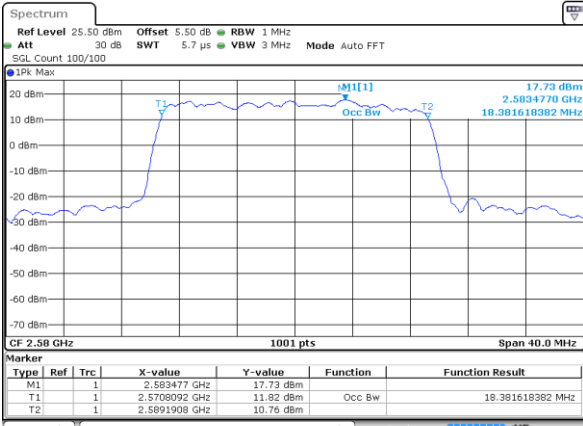

LTE Band 38

Lowest Channel / 20MHz / QPSK

Date: 18 AUG 2017 14:26:27