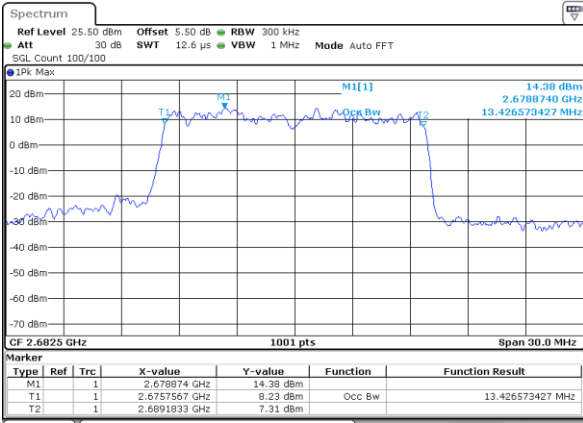

LTE Band 41

Lowest Channel / 15MHz / QPSK

Date: 19 AUG 2017 00:22:08

Lowest Channel / 15MHz / 16QAM

Date: 19 AUG 2017 00:22:19

Middle Channel / 15MHz / QPSK

Date: 19 AUG 2017 00:22:51

Middle Channel / 15MHz / 16QAM

Date: 19 AUG 2017 00:23:01

Highest Channel / 15MHz / QPSK

Date: 19 AUG 2017 00:23:33

Highest Channel / 15MHz / 16QAM

Date: 19 AUG 2017 00:23:44

LTE Band 41

Lowest Channel / 20MHz / QPSK

Date: 19 AUG 2017 00:24:16