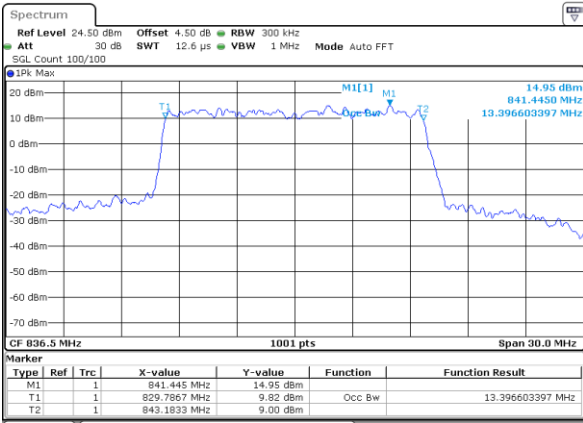

LTE Band 26

Lowest Channel / 15MHz / QPSK

Date: 18 AUG 2017 23:46:57

Lowest Channel / 15MHz / 16QAM

Date: 18 AUG 2017 23:47:19

Middle Channel / 15MHz / QPSK

Date: 18 AUG 2017 23:48:59

Middle Channel / 15MHz / 16QAM

Date: 18 AUG 2017 23:48:37

Highest Channel / 15MHz / QPSK

Date: 18 AUG 2017 23:49:22

Highest Channel / 15MHz / 16QAM

Date: 18 AUG 2017 23:49:47

LTE Band 26

CH26765 / QPSK

Date: 18 AUG 2017 20:24:12