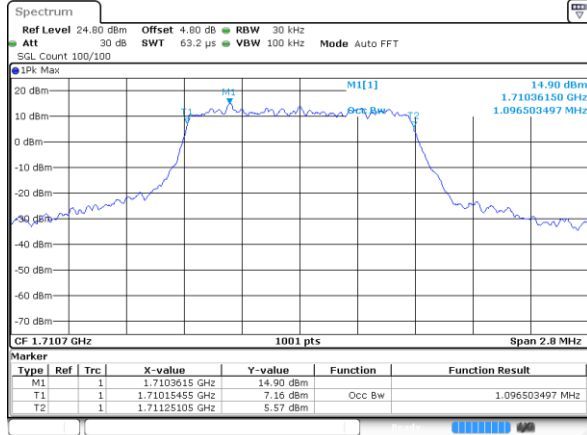

Highest Channel / 20MHz / 16QAM

Date: 19 AUG 2017 00:25:51

LTE Band 66

Lowest Channel / 1.4MHz / QPSK

Date: 21 AUG 2017 09:59:06

Lowest Channel / 1.4MHz / 16QAM

Date: 21 AUG 2017 09:58:47

Middle Channel / 1.4MHz / QPSK

Date: 21 AUG 2017 09:36:58

Middle Channel / 1.4MHz / 16QAM

Date: 21 AUG 2017 09:37:25

Highest Channel / 1.4MHz / QPSK

Date: 21 AUG 2017 10:00:58

Highest Channel / 1.4MHz / 16QAM

Date: 21 AUG 2017 10:01:22

LTE Band 66