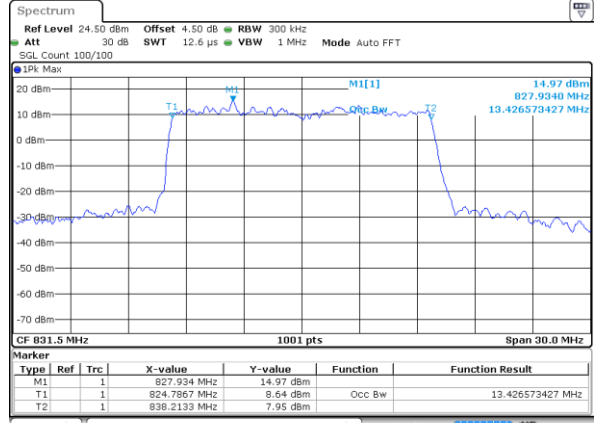

Lowest Channel / 15MHz / 16QAM

Date: 18 AUG 2017 23:47:19