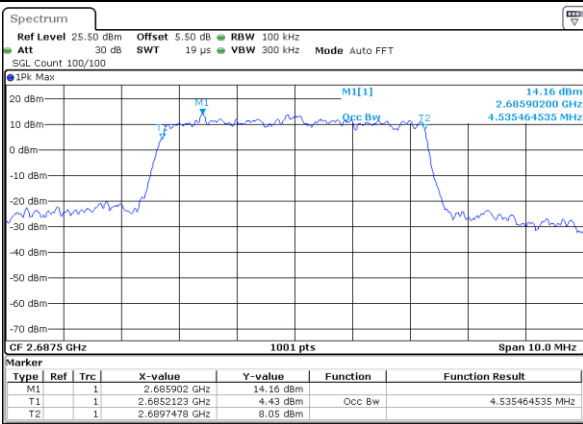

Middle Channel / 20MHz / 16QAM

Date: 18 AUG 2017 14:27:20

Highest Channel / 20MHz / QPSK

Date: 18 AUG 2017 14:27:52

Highest Channel / 20MHz / 16QAM

Date: 18 AUG 2017 14:28:03

LTE Band 41

Lowest Channel / 5MHz / QPSK

Date: 19 AUG 2017 00:17:49

Lowest Channel / 5MHz / 16QAM

Date: 19 AUG 2017 00:18:01

Middle Channel / 5MHz / QPSK

Date: 19 AUG 2017 00:18:33

Middle Channel / 5MHz / 16QAM

Date: 19 AUG 2017 00:18:44

Highest Channel / 5MHz / QPSK

Date: 19 AUG 2017 00:19:17

Highest Channel / 5MHz / 16QAM

Date: 19 AUG 2017 00:19:28

LTE Band 41

Lowest Channel / 10MHz / QPSK

Date: 19 AUG 2017 00:20:01

Lowest Channel / 10MHz / 16QAM

Date: 19 AUG 2017 00:20:11