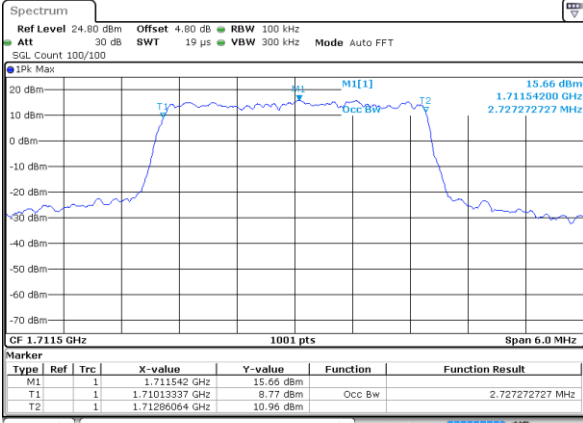

LTE Band 66

Lowest Channel / 3MHz / QPSK

Date: 21 AUG 2017 10:33:21