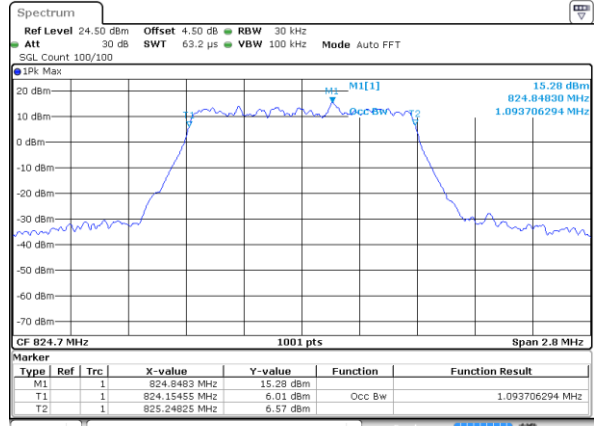

Highest Channel / 20MHz / QPSK

Date: 17 AUG 2017 22:17:17

Highest Channel / 20MHz / 16QAM

Date: 17 AUG 2017 22:17:38

LTE Band 26

Lowest Channel / 1.4MHz / QPSK

Date: 18 AUG 2017 21:48:00

Lowest Channel / 1.4MHz / 16QAM