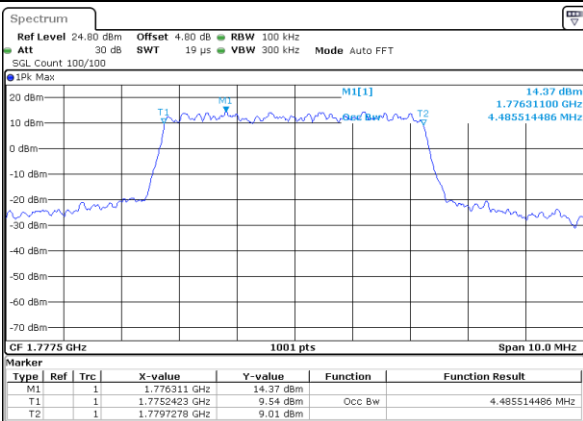

Highest Channel / 3MHz / QPSK

Date: 21 AUG 2017 10:42:50

Highest Channel / 3MHz / 16QAM

Date: 21 AUG 2017 10:43:14

LTE Band 66

Lowest Channel / 5MHz / QPSK

Date: 21 AUG 2017 11:02:44

Lowest Channel / 5MHz / 16QAM

Date: 21 AUG 2017 11:03:05

Middle Channel / 5MHz / QPSK

Date: 21 AUG 2017 11:12:17

Middle Channel / 5MHz / 16QAM

Date: 21 AUG 2017 11:12:40

Highest Channel / 5MHz / QPSK

Date: 21 AUG 2017 11:32:57

Highest Channel / 5MHz / 16QAM

Date: 21 AUG 2017 11:33:19

LTE Band 66

Lowest Channel / 10MHz / QPSK

Date: 21 AUG 2017 11:41:13

Lowest Channel / 10MHz / 16QAM

Date: 21 AUG 2017 11:41:34

Middle Channel / 10MHz / QPSK

Date: 21 AUG 2017 11:49:41