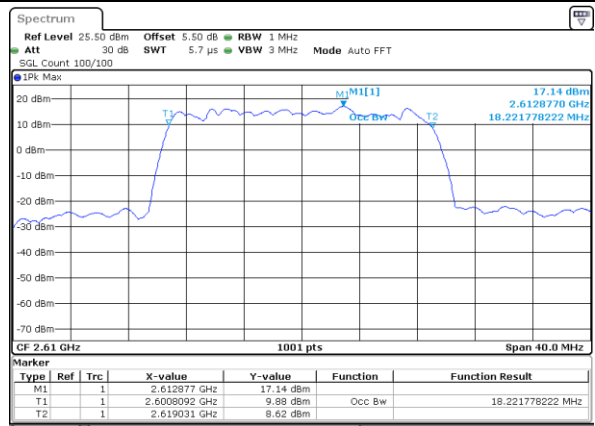

Middle Channel / 20MHz / 16QAM

Date: 18 AUG 2017 14:27:20

Highest Channel / 20MHz / QPSK

Date: 18 AUG 2017 14:27:52

Highest Channel / 20MHz / 16QAM

Date: 18 AUG 2017 14:28:03

LTE Band 41

Lowest Channel / 5MHz / QPSK