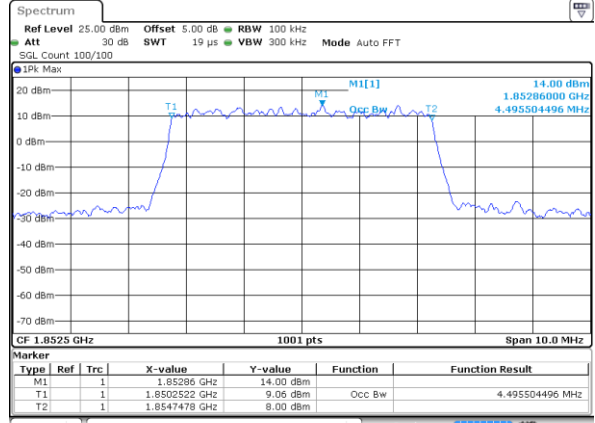

LTE Band 25

Lowest Channel / 5MHz / QPSK

Date: 17 AUG 2017 20:47:14

Lowest Channel / 5MHz / 16QAM

Date: 17 AUG 2017 20:47:35

Middle Channel / 5MHz / QPSK

Date: 17 AUG 2017 21:01:22

Middle Channel / 5MHz / 16QAM

Date: 17 AUG 2017 21:01:01

Highest Channel / 5MHz / QPSK

Date: 17 AUG 2017 21:01:43

Highest Channel / 5MHz / 16QAM

Date: 17 AUG 2017 21:02:04

LTE Band 25

Lowest Channel / 10MHz / QPSK

Date: 17 AUG 2017 21:12:23