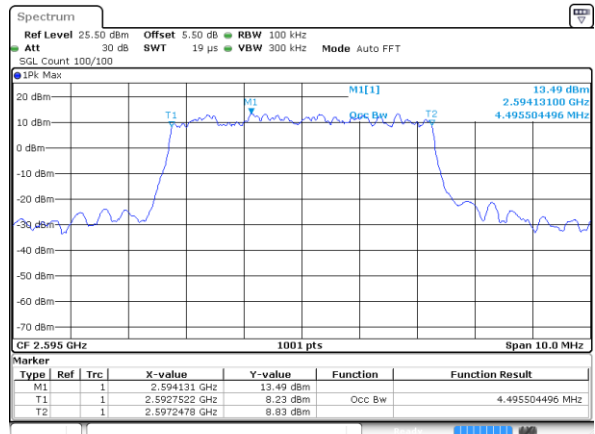

Date: 18 AUG 2017 14:20:45

Middle Channel / 5MHz / 16QAM

Date: 18 AUG 2017 14:20:56

Highest Channel / 5MHz / QPSK

Date: 18 AUG 2017 14:21:28

Highest Channel / 5MHz / 16QAM

Date: 18 AUG 2017 14:21:39

LTE Band 38