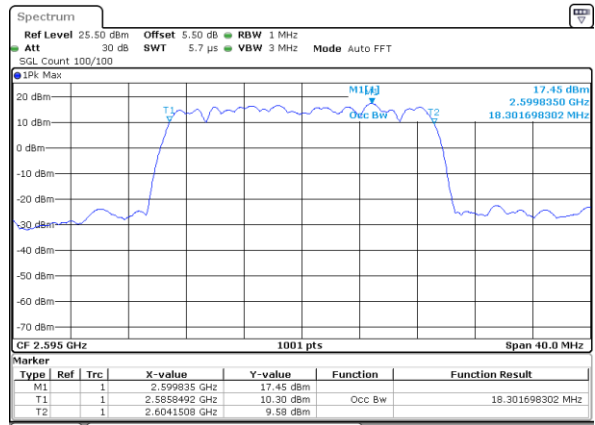

Date: 18 AUG 2017 14:25:55

LTE Band 38

Lowest Channel / 20MHz / QPSK

Date: 18 AUG 2017 14:26:27

Lowest Channel / 20MHz / 16QAM

Date: 18 AUG 2017 14:26:38

Middle Channel / 20MHz / QPSK

Date: 18 AUG 2017 14:27:10

Middle Channel / 20MHz / 16QAM

Date: 18 AUG 2017 14:27:20

Highest Channel / 20MHz / QPSK

Date: 18 AUG 2017 14:27:52

Highest Channel / 20MHz / 16QAM

Date: 18 AUG 2017 14:28:03

LTE Band 41

Lowest Channel / 5MHz / QPSK