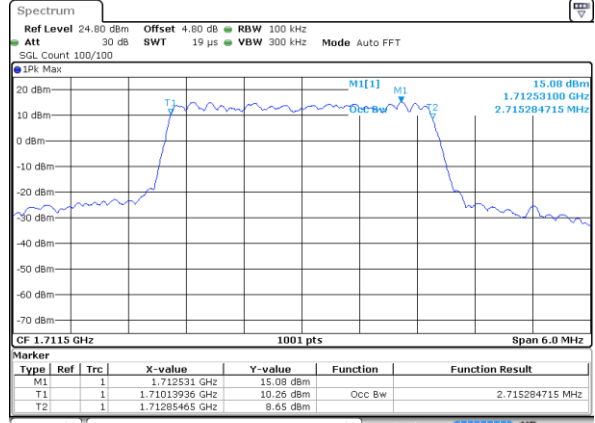

Lowest Channel / 3MHz / 16QAM

Date: 21 AUG 2017 10:33:00