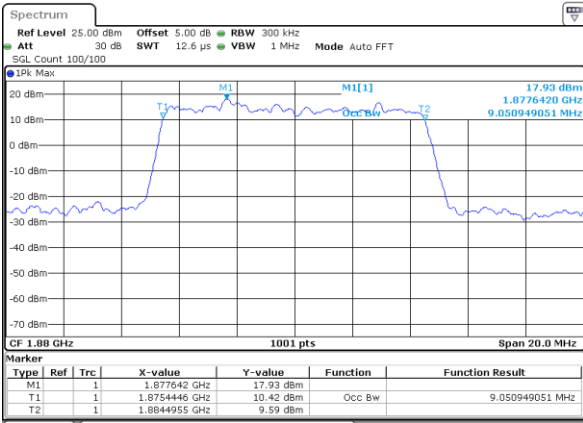

Date: 17 AUG 2017 21:01:01

Highest Channel / 5MHz / QPSK

Date: 17 AUG 2017 21:01:43

Highest Channel / 5MHz / 16QAM

Date: 17 AUG 2017 21:02:04

LTE Band 25

Lowest Channel / 10MHz / QPSK

Date: 17 AUG 2017 21:12:23

Lowest Channel / 10MHz / 16QAM

Date: 17 AUG 2017 21:12:44

Middle Channel / 10MHz / QPSK

Date: 17 AUG 2017 21:26:31

Middle Channel / 10MHz / 16QAM

Date: 17 AUG 2017 21:26:10

Highest Channel / 10MHz / QPSK

Date: 17 AUG 2017 21:26:52

Highest Channel / 10MHz / 16QAM

Date: 17 AUG 2017 21:27:14

LTE Band 25

Lowest Channel / 15MHz / QPSK

Date: 17 AUG 2017 21:37:34

Lowest Channel / 15MHz / 16QAM

Date: 17 AUG 2017 21:37:56

Middle Channel / 15MHz / QPSK