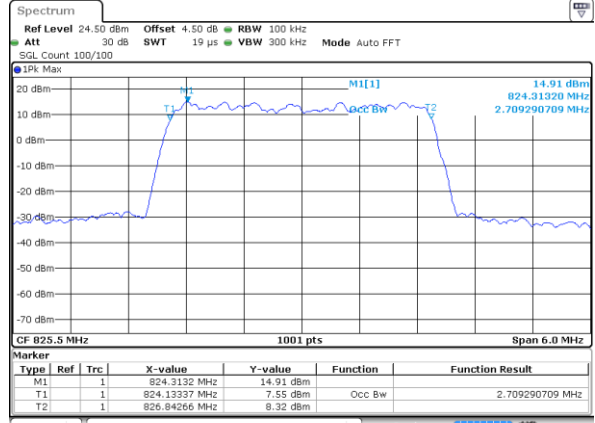

Date: 18 AUG 2017 21:50:54

LTE Band 26

Lowest Channel / 3MHz / QPSK

Date: 18 AUG 2017 22:23:33

Lowest Channel / 3MHz / 16QAM

Date: 18 AUG 2017 22:25:44

Middle Channel / 3MHz / QPSK

Date: 18 AUG 2017 22:24:08

Middle Channel / 3MHz / 16QAM

Date: 18 AUG 2017 22:25:17

Highest Channel / 3MHz / QPSK

Date: 18 AUG 2017 22:24:33

Highest Channel / 3MHz / 16QAM

Date: 18 AUG 2017 22:24:56

LTE Band 26

Lowest Channel / 5MHz / QPSK