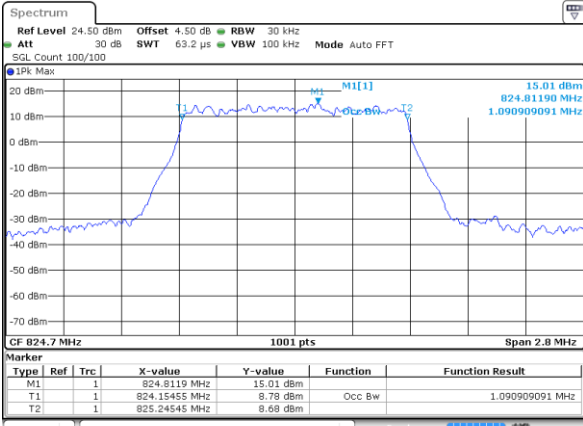

Highest Channel / 20MHz / QPSK

Date: 17 AUG 2017 22:17:17

Highest Channel / 20MHz / 16QAM

Date: 17 AUG 2017 22:17:38

LTE Band 26

Lowest Channel / 1.4MHz / QPSK

Date: 18 AUG 2017 21:48:00

Lowest Channel / 1.4MHz / 16QAM