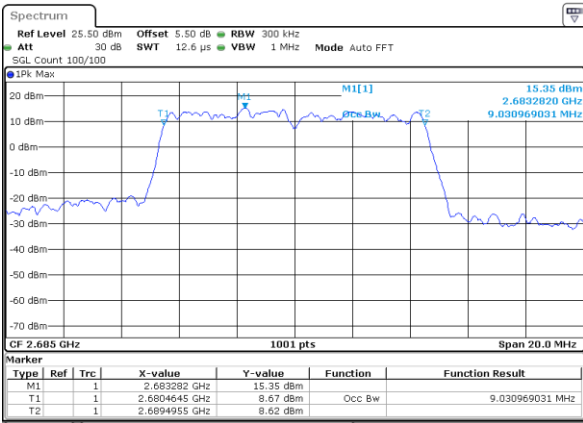

Date: 19 AUG 2017 00:19:17

Highest Channel / 5MHz / 16QAM

Date: 19 AUG 2017 00:19:28

LTE Band 41

Lowest Channel / 10MHz / QPSK

Date: 19 AUG 2017 00:20:01

Lowest Channel / 10MHz / 16QAM

Date: 19 AUG 2017 00:20:11

Middle Channel / 10MHz / QPSK

Date: 19 AUG 2017 00:20:43

Middle Channel / 10MHz / 16QAM

Date: 19 AUG 2017 00:20:54

Highest Channel / 10MHz / QPSK

Date: 19 AUG 2017 00:21:26

Highest Channel / 10MHz / 16QAM

Date: 19 AUG 2017 00:21:36