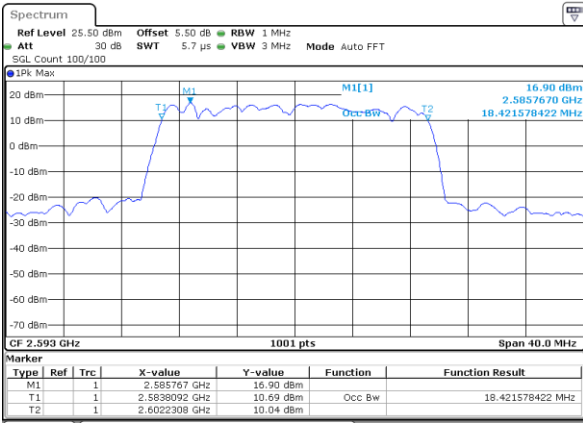

LTE Band 41

Lowest Channel / 15MHz / QPSK

Date: 19 AUG 2017 00:22:08

Lowest Channel / 15MHz / 16QAM

Date: 19 AUG 2017 00:22:19

Middle Channel / 15MHz / QPSK

Date: 19 AUG 2017 00:22:51

Middle Channel / 15MHz / 16QAM

Date: 19 AUG 2017 00:23:01

Highest Channel / 15MHz / QPSK

Date: 19 AUG 2017 00:23:33

Highest Channel / 15MHz / 16QAM

Date: 19 AUG 2017 00:23:44

LTE Band 41

Lowest Channel / 20MHz / QPSK

Date: 19 AUG 2017 00:24:16

Lowest Channel / 20MHz / 16QAM

Date: 19 AUG 2017 00:24:26

Middle Channel / 20MHz / QPSK

Date: 19 AUG 2017 00:24:58

Middle Channel / 20MHz / 16QAM

Date: 19 AUG 2017 00:25:09

Highest Channel / 20MHz / QPSK

Date: 19 AUG 2017 00:25:41

Highest Channel / 20MHz / 16QAM

Date: 19 AUG 2017 00:25:51

LTE Band 66

Lowest Channel / 1.4MHz / QPSK

Date: 21 AUG 2017 09:59:06

Lowest Channel / 1.4MHz / 16QAM

Date: 21 AUG 2017 09:58:47

Middle Channel / 1.4MHz / QPSK