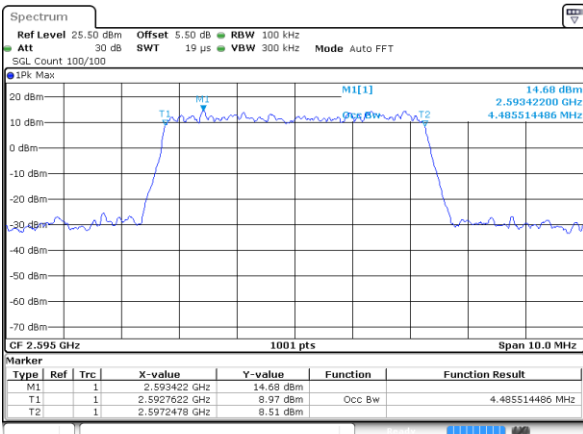

Date: 18 AUG 2017 14:20:45

Middle Channel / 5MHz / 16QAM

Date: 18 AUG 2017 14:20:56

Highest Channel / 5MHz / QPSK

Date: 18 AUG 2017 14:21:28

Highest Channel / 5MHz / 16QAM

Date: 18 AUG 2017 14:21:39

LTE Band 38