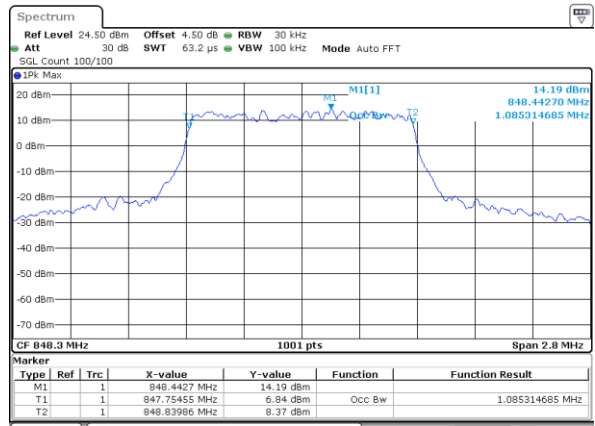

Highest Channel / 20MHz / QPSK

Date: 17 AUG 2017 22:17:17

Highest Channel / 20MHz / 16QAM

Date: 17 AUG 2017 22:17:38

LTE Band 26

Lowest Channel / 1.4MHz / QPSK

Date: 18 AUG 2017 21:48:00

Lowest Channel / 1.4MHz / 16QAM

Date: 18 AUG 2017 21:48:25

Middle Channel / 1.4MHz / QPSK

Date: 18 AUG 2017 21:50:01

Middle Channel / 1.4MHz / 16QAM

Date: 18 AUG 2017 21:49:36

Highest Channel / 1.4MHz / QPSK

Date: 18 AUG 2017 21:50:23

Highest Channel / 1.4MHz / 16QAM

Date: 18 AUG 2017 21:50:54

LTE Band 26

Lowest Channel / 3MHz / QPSK

Date: 18 AUG 2017 22:23:33

Lowest Channel / 3MHz / 16QAM

Date: 18 AUG 2017 22:25:44

Middle Channel / 3MHz / QPSK

Date: 18 AUG 2017 22:24:08