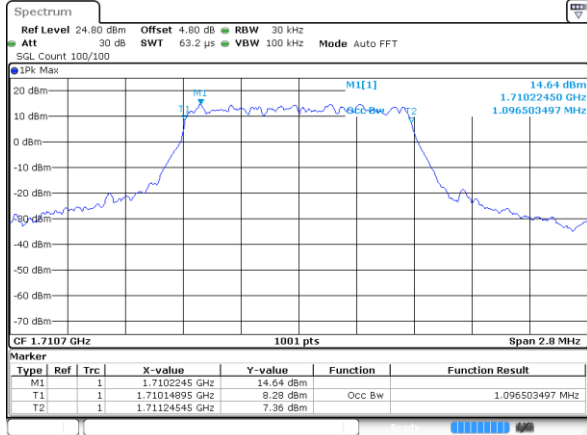

Highest Channel / 20MHz / 16QAM

Date: 19 AUG 2017 00:25:51

LTE Band 66

Lowest Channel / 1.4MHz / QPSK

Date: 21 AUG 2017 09:59:06

Lowest Channel / 1.4MHz / 16QAM

Date: 21 AUG 2017 09:58:47

Middle Channel / 1.4MHz / QPSK

Date: 21 AUG 2017 09:36:58

Middle Channel / 1.4MHz / 16QAM

Date: 21 AUG 2017 09:37:25

Highest Channel / 1.4MHz / QPSK

Date: 21 AUG 2017 10:00:58

Highest Channel / 1.4MHz / 16QAM

Date: 21 AUG 2017 10:01:22

LTE Band 66