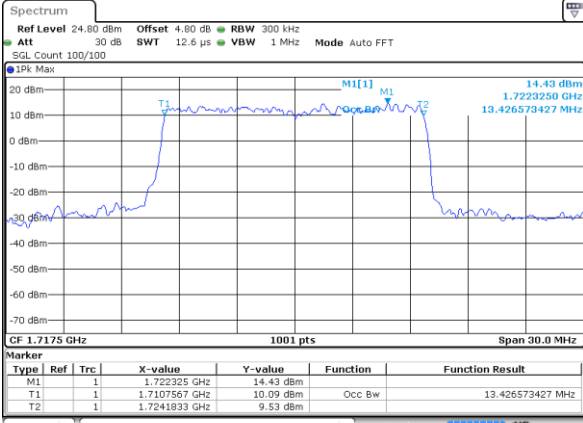

Date: 21 AUG 2017 11:33:19

LTE Band 66

Lowest Channel / 10MHz / QPSK

Date: 21 AUG 2017 11:41:13

Lowest Channel / 10MHz / 16QAM

Date: 21 AUG 2017 11:41:34

Middle Channel / 10MHz / QPSK

Date: 21 AUG 2017 11:49:41

Middle Channel / 10MHz / 16QAM

Date: 21 AUG 2017 11:50:07

Highest Channel / 10MHz / QPSK

Date: 21 AUG 2017 11:54:28

Highest Channel / 10MHz / 16QAM

Date: 21 AUG 2017 11:54:50

LTE Band 66

Lowest Channel / 15MHz / QPSK

Date: 21 AUG 2017 13:56:20

Lowest Channel / 15MHz / 16QAM

Date: 21 AUG 2017 13:56:43

Middle Channel / 15MHz / QPSK

Date: 21 AUG 2017 14:04:41

Middle Channel / 15MHz / 16QAM

Date: 21 AUG 2017 14:05:07

Highest Channel / 15MHz / QPSK