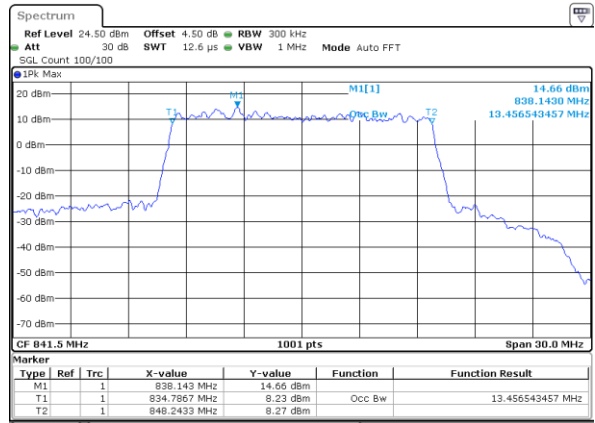

LTE Band 26

Lowest Channel / 15MHz / QPSK

Date: 18 AUG 2017 23:46:57

Lowest Channel / 15MHz / 16QAM

Date: 18 AUG 2017 23:47:19

Middle Channel / 15MHz / QPSK

Date: 18 AUG 2017 23:48:59

Middle Channel / 15MHz / 16QAM

Date: 18 AUG 2017 23:48:37

Highest Channel / 15MHz / QPSK

Date: 18 AUG 2017 23:49:22

Highest Channel / 15MHz / 16QAM

Date: 18 AUG 2017 23:49:47

LTE Band 26

CH26765 / QPSK

Date: 18 AUG 2017 20:24:12