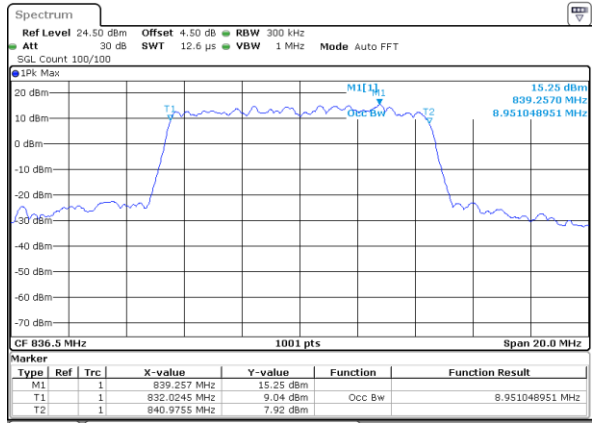

Middle Channel / 10MHz / 16QAM

Date: 18 AUG 2017 23:09:37