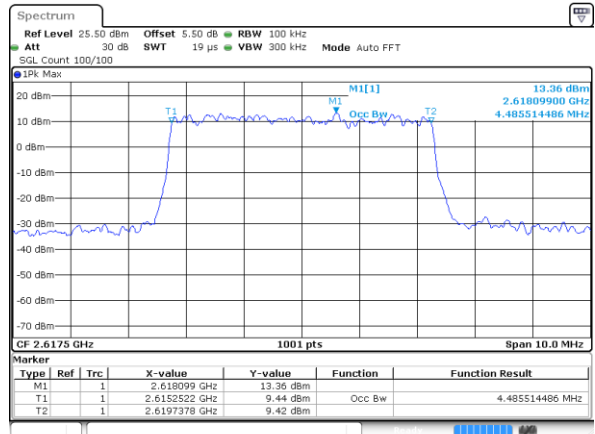

Date: 18 AUG 2017 14:20:45

Middle Channel / 5MHz / 16QAM

Date: 18 AUG 2017 14:20:56

Highest Channel / 5MHz / QPSK

Date: 18 AUG 2017 14:21:28

Highest Channel / 5MHz / 16QAM

Date: 18 AUG 2017 14:21:39

LTE Band 38