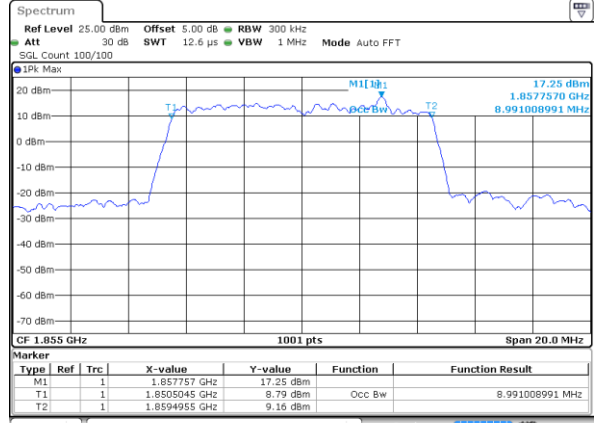

Lowest Channel / 10MHz / 16QAM

Date: 17 AUG 2017 21:12:44