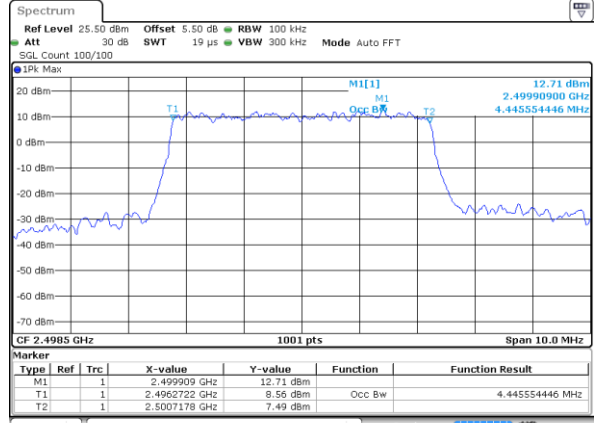

Lowest Channel / 5MHz / 16QAM

Date: 19 AUG 2017 00:18:01