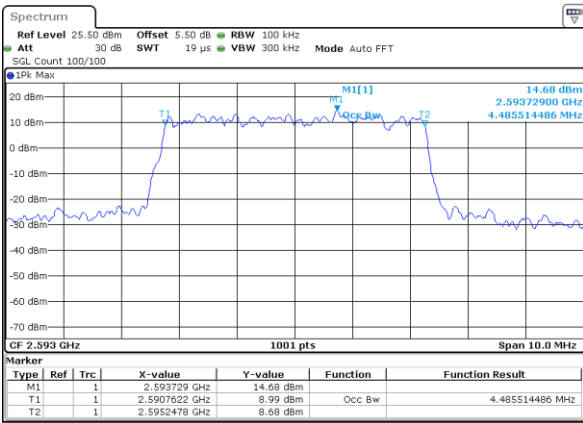

Date: 18 AUG 2017 14:25:55

LTE Band 38

Lowest Channel / 20MHz / QPSK

Date: 18 AUG 2017 14:26:27

Lowest Channel / 20MHz / 16QAM

Date: 18 AUG 2017 14:26:38

Middle Channel / 20MHz / QPSK

Date: 18 AUG 2017 14:27:10

Middle Channel / 20MHz / 16QAM

Date: 18 AUG 2017 14:27:20

Highest Channel / 20MHz / QPSK

Date: 18 AUG 2017 14:27:52

Highest Channel / 20MHz / 16QAM

Date: 18 AUG 2017 14:28:03

LTE Band 41

Lowest Channel / 5MHz / QPSK

Date: 19 AUG 2017 00:17:49

Lowest Channel / 5MHz / 16QAM

Date: 19 AUG 2017 00:18:01

Middle Channel / 5MHz / QPSK

Date: 19 AUG 2017 00:18:33

Middle Channel / 5MHz / 16QAM

Date: 19 AUG 2017 00:18:44

Highest Channel / 5MHz / QPSK