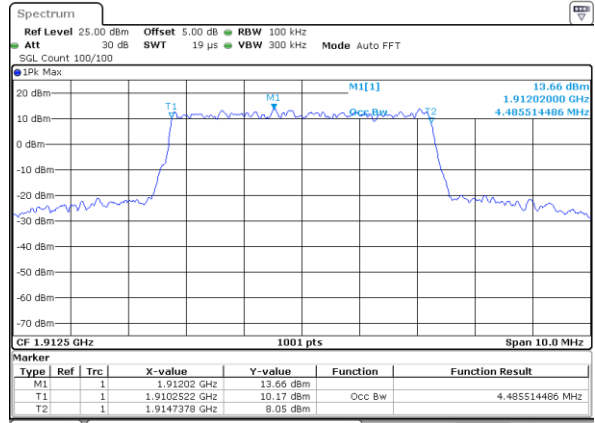

LTE Band 25

Lowest Channel / 5MHz / QPSK

Date: 17 AUG 2017 20:47:14

Lowest Channel / 5MHz / 16QAM

Date: 17 AUG 2017 20:47:35

Middle Channel / 5MHz / QPSK

Date: 17 AUG 2017 21:01:22

Middle Channel / 5MHz / 16QAM

Date: 17 AUG 2017 21:01:01

Highest Channel / 5MHz / QPSK

Date: 17 AUG 2017 21:01:43

Highest Channel / 5MHz / 16QAM

Date: 17 AUG 2017 21:02:04

LTE Band 25

Lowest Channel / 10MHz / QPSK

Date: 17 AUG 2017 21:12:23