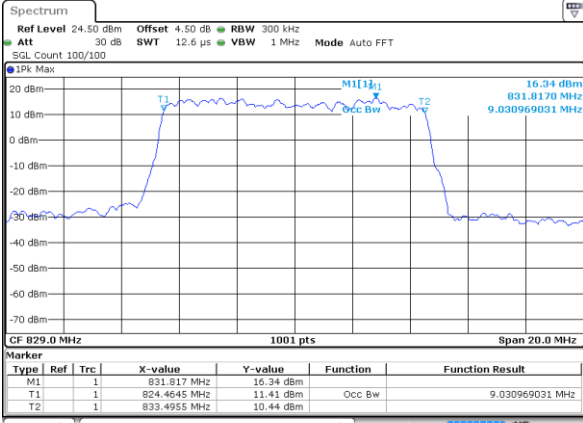

Date: 18 AUG 2017 23:06:53

Highest Channel / 5MHz / 16QAM

Date: 18 AUG 2017 23:07:21

LTE Band 26

Lowest Channel / 10MHz / QPSK

Date: 18 AUG 2017 23:08:11

Lowest Channel / 10MHz / 16QAM

Date: 18 AUG 2017 23:08:33