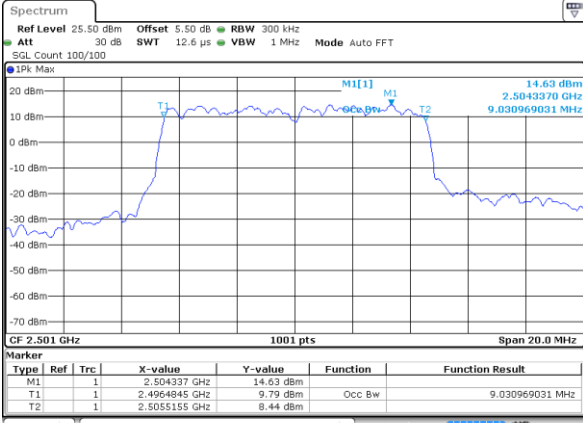

Date: 19 AUG 2017 00:17:49

Lowest Channel / 5MHz / 16QAM

Date: 19 AUG 2017 00:18:01

Middle Channel / 5MHz / QPSK

Date: 19 AUG 2017 00:18:33

Middle Channel / 5MHz / 16QAM

Date: 19 AUG 2017 00:18:44

Highest Channel / 5MHz / QPSK

Date: 19 AUG 2017 00:19:17

Highest Channel / 5MHz / 16QAM

Date: 19 AUG 2017 00:19:28

LTE Band 41

Lowest Channel / 10MHz / QPSK

Date: 19 AUG 2017 00:20:01

Lowest Channel / 10MHz / 16QAM

Date: 19 AUG 2017 00:20:11

Middle Channel / 10MHz / QPSK

Date: 19 AUG 2017 00:20:43

Middle Channel / 10MHz / 16QAM

Date: 19 AUG 2017 00:20:54

Highest Channel / 10MHz / QPSK

Date: 19 AUG 2017 00:21:26

Highest Channel / 10MHz / 16QAM

Date: 19 AUG 2017 00:21:36