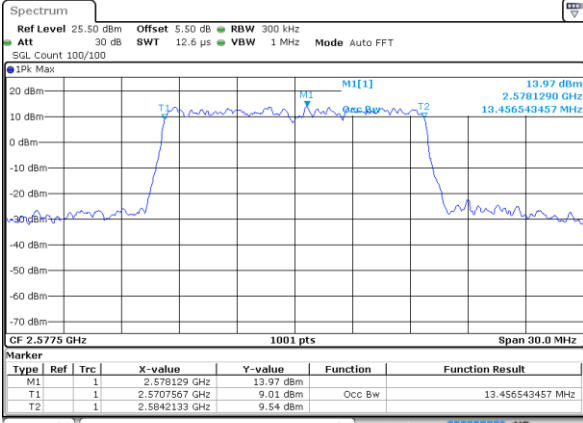

Highest Channel / 10MHz / QPSK

Date: 18 AUG 2017 14:23:36

Highest Channel / 10MHz / 16QAM

Date: 18 AUG 2017 14:23:47

LTE Band 38

Lowest Channel / 15MHz / QPSK

Date: 18 AUG 2017 14:24:19

Lowest Channel / 15MHz / 16QAM