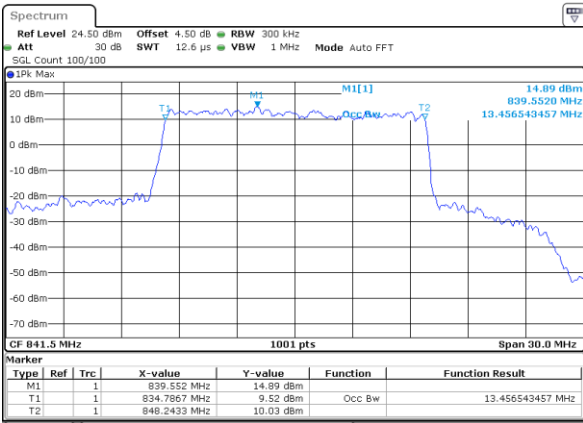

LTE Band 26

Lowest Channel / 15MHz / QPSK

Date: 18 AUG 2017 23:46:57

Lowest Channel / 15MHz / 16QAM

Date: 18 AUG 2017 23:47:19

Middle Channel / 15MHz / QPSK

Date: 18 AUG 2017 23:48:59

Middle Channel / 15MHz / 16QAM

Date: 18 AUG 2017 23:48:37

Highest Channel / 15MHz / QPSK

Date: 18 AUG 2017 23:49:22

Highest Channel / 15MHz / 16QAM

Date: 18 AUG 2017 23:49:47

LTE Band 26

CH26765 / QPSK

Date: 18 AUG 2017 20:24:12