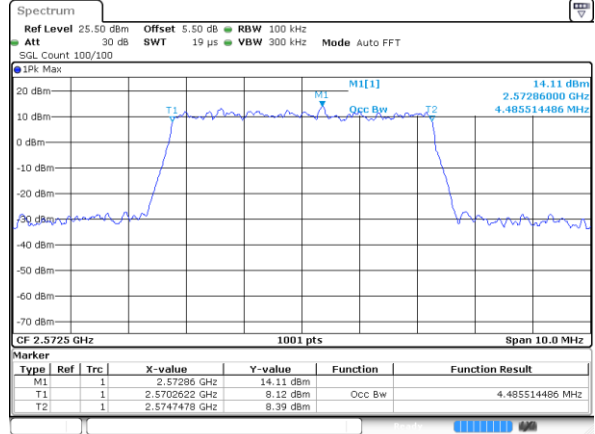

Lowest Channel / 5MHz / 16QAM

Date: 18 AUG 2017 14:20:13