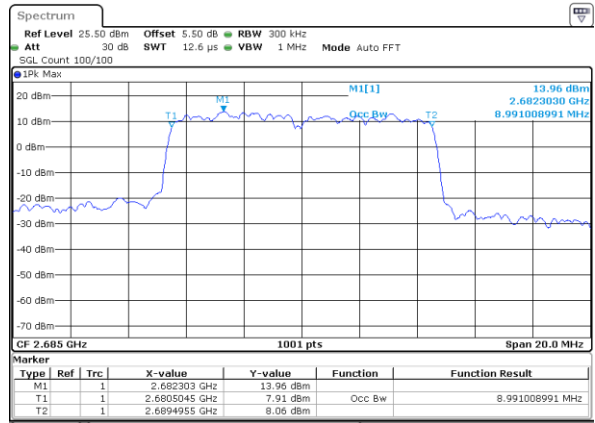

Date: 19 AUG 2017 00:19:17

Highest Channel / 5MHz / 16QAM

Date: 19 AUG 2017 00:19:28

LTE Band 41

Lowest Channel / 10MHz / QPSK

Date: 19 AUG 2017 00:20:01

Lowest Channel / 10MHz / 16QAM

Date: 19 AUG 2017 00:20:11

Middle Channel / 10MHz / QPSK

Date: 19 AUG 2017 00:20:43

Middle Channel / 10MHz / 16QAM

Date: 19 AUG 2017 00:20:54

Highest Channel / 10MHz / QPSK

Date: 19 AUG 2017 00:21:26

Highest Channel / 10MHz / 16QAM

Date: 19 AUG 2017 00:21:36