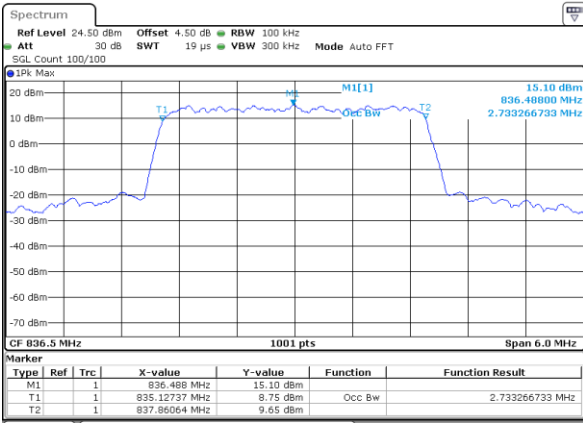

Date: 18 AUG 2017 21:50:54

LTE Band 26

Lowest Channel / 3MHz / QPSK

Date: 18 AUG 2017 22:23:33

Lowest Channel / 3MHz / 16QAM

Date: 18 AUG 2017 22:25:44

Middle Channel / 3MHz / QPSK

Date: 18 AUG 2017 22:24:08

Middle Channel / 3MHz / 16QAM

Date: 18 AUG 2017 22:25:17

Highest Channel / 3MHz / QPSK

Date: 18 AUG 2017 22:24:33

Highest Channel / 3MHz / 16QAM

Date: 18 AUG 2017 22:24:56

LTE Band 26

Lowest Channel / 5MHz / QPSK