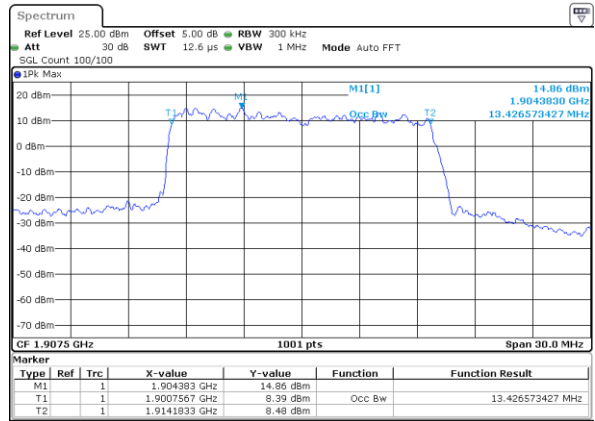

Highest Channel / 10MHz / 16QAM

Date: 17 AUG 2017 21:27:14

LTE Band 25

Lowest Channel / 15MHz / QPSK

Date: 17 AUG 2017 21:37:34

Lowest Channel / 15MHz / 16QAM

Date: 17 AUG 2017 21:37:56

Middle Channel / 15MHz / QPSK

Date: 17 AUG 2017 21:51:44

Middle Channel / 15MHz / 16QAM

Date: 17 AUG 2017 21:51:23

Highest Channel / 15MHz / QPSK

Date: 17 AUG 2017 21:52:06

Highest Channel / 15MHz / 16QAM

Date: 17 AUG 2017 21:52:27

LTE Band 25