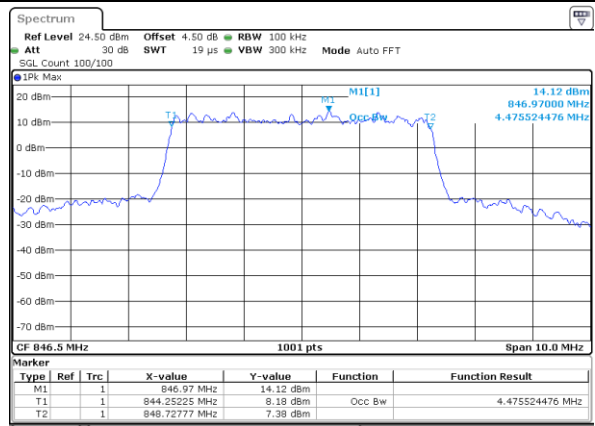

Date: 18 AUG 2017 23:04:41

Lowest Channel / 5MHz / 16QAM

Date: 18 AUG 2017 23:05:01

Middle Channel / 5MHz / QPSK

Date: 18 AUG 2017 23:06:30

Middle Channel / 5MHz / 16QAM

Date: 18 AUG 2017 23:06:05

Highest Channel / 5MHz / QPSK

Date: 18 AUG 2017 23:06:53

Highest Channel / 5MHz / 16QAM

Date: 18 AUG 2017 23:07:21

LTE Band 26

Lowest Channel / 10MHz / QPSK

Date: 18 AUG 2017 23:08:11

Lowest Channel / 10MHz / 16QAM

Date: 18 AUG 2017 23:08:33