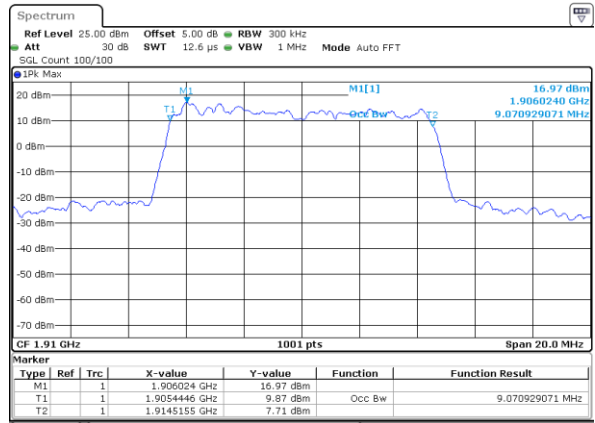

Date: 17 AUG 2017 21:01:01

Highest Channel / 5MHz / QPSK

Date: 17 AUG 2017 21:01:43

Highest Channel / 5MHz / 16QAM

Date: 17 AUG 2017 21:02:04

LTE Band 25

Lowest Channel / 10MHz / QPSK

Date: 17 AUG 2017 21:12:23

Lowest Channel / 10MHz / 16QAM

Date: 17 AUG 2017 21:12:44

Middle Channel / 10MHz / QPSK

Date: 17 AUG 2017 21:26:31

Middle Channel / 10MHz / 16QAM

Date: 17 AUG 2017 21:26:10

Highest Channel / 10MHz / QPSK

Date: 17 AUG 2017 21:26:52

Highest Channel / 10MHz / 16QAM

Date: 17 AUG 2017 21:27:14

LTE Band 25

Lowest Channel / 15MHz / QPSK

Date: 17 AUG 2017 21:37:34

Lowest Channel / 15MHz / 16QAM

Date: 17 AUG 2017 21:37:56

Middle Channel / 15MHz / QPSK