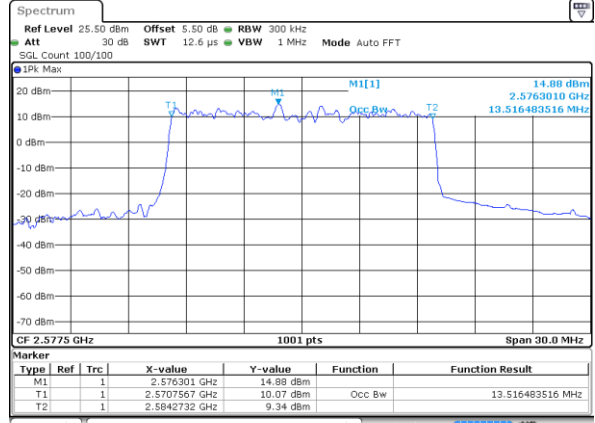

Highest Channel / 10MHz / QPSK

Date: 18 AUG 2017 14:23:36

Highest Channel / 10MHz / 16QAM

Date: 18 AUG 2017 14:23:47

LTE Band 38

Lowest Channel / 15MHz / QPSK

Date: 18 AUG 2017 14:24:19

Lowest Channel / 15MHz / 16QAM