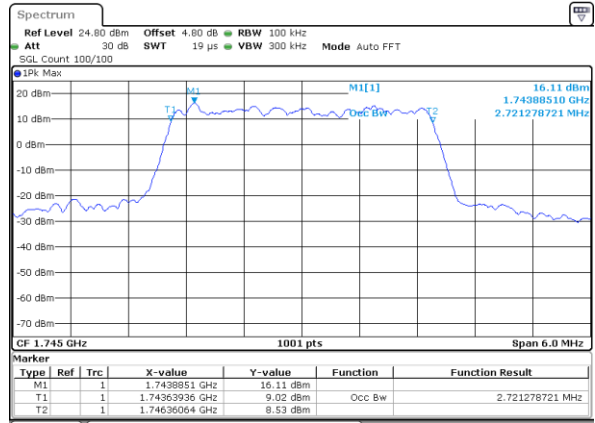

Highest Channel / 20MHz / 16QAM

Date: 19 AUG 2017 00:25:51

LTE Band 66

Lowest Channel / 1.4MHz / QPSK

Date: 21 AUG 2017 09:59:06

Lowest Channel / 1.4MHz / 16QAM

Date: 21 AUG 2017 09:58:47

Middle Channel / 1.4MHz / QPSK

Date: 21 AUG 2017 09:36:58

Middle Channel / 1.4MHz / 16QAM

Date: 21 AUG 2017 09:37:25

Highest Channel / 1.4MHz / QPSK

Date: 21 AUG 2017 10:00:58

Highest Channel / 1.4MHz / 16QAM

Date: 21 AUG 2017 10:01:22

LTE Band 66

Lowest Channel / 3MHz / QPSK

Date: 21 AUG 2017 10:33:21

Lowest Channel / 3MHz / 16QAM

Date: 21 AUG 2017 10:33:00

Middle Channel / 3MHz / QPSK

Date: 21 AUG 2017 10:41:14

Middle Channel / 3MHz / 16QAM

Date: 21 AUG 2017 10:40:29

Highest Channel / 3MHz / QPSK

Date: 21 AUG 2017 10:42:50

Highest Channel / 3MHz / 16QAM

Date: 21 AUG 2017 10:43:14

LTE Band 66

Lowest Channel / 5MHz / QPSK

Date: 21 AUG 2017 11:02:44

Lowest Channel / 5MHz / 16QAM