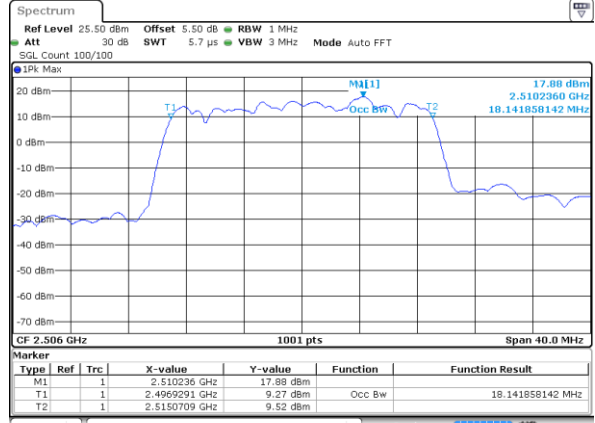

Date: 19 AUG 2017 00:23:01

Highest Channel / 15MHz / QPSK

Date: 19 AUG 2017 00:23:33

Highest Channel / 15MHz / 16QAM

Date: 19 AUG 2017 00:23:44

LTE Band 41

Lowest Channel / 20MHz / QPSK

Date: 19 AUG 2017 00:24:16

Lowest Channel / 20MHz / 16QAM

Date: 19 AUG 2017 00:24:26

Middle Channel / 20MHz / QPSK

Date: 19 AUG 2017 00:24:58

Middle Channel / 20MHz / 16QAM

Date: 19 AUG 2017 00:25:09

Highest Channel / 20MHz / QPSK

Date: 19 AUG 2017 00:25:41