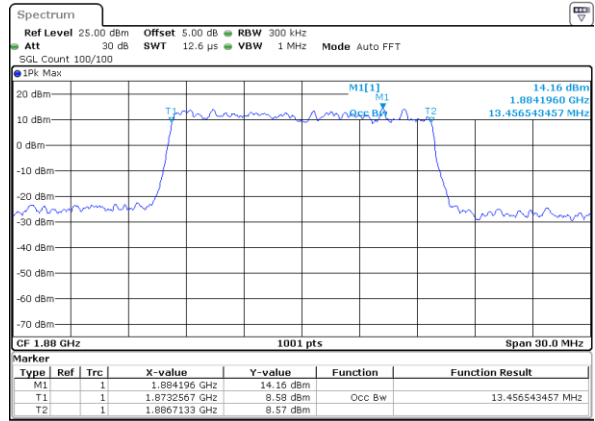

Highest Channel / 10MHz / 16QAM

Date: 17 AUG 2017 21:27:14

LTE Band 25

Lowest Channel / 15MHz / QPSK

Date: 17 AUG 2017 21:37:34

Lowest Channel / 15MHz / 16QAM

Date: 17 AUG 2017 21:37:56

Middle Channel / 15MHz / QPSK

Date: 17 AUG 2017 21:51:44

Middle Channel / 15MHz / 16QAM

Date: 17 AUG 2017 21:51:23

Highest Channel / 15MHz / QPSK

Date: 17 AUG 2017 21:52:06

Highest Channel / 15MHz / 16QAM

Date: 17 AUG 2017 21:52:27

LTE Band 25