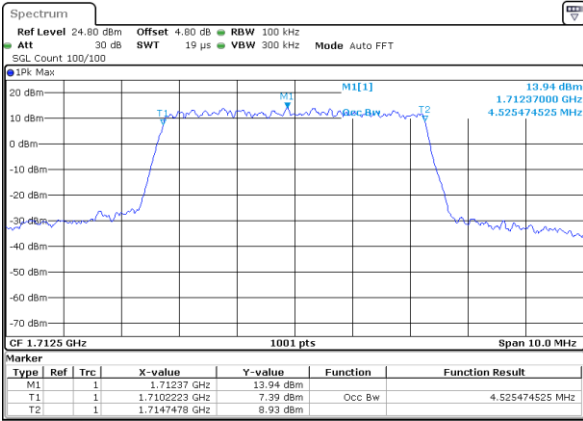

Date: 21 AUG 2017 09:36:58

Middle Channel / 1.4MHz / 16QAM

Date: 21 AUG 2017 09:37:25

Highest Channel / 1.4MHz / QPSK

Date: 21 AUG 2017 10:00:58

Highest Channel / 1.4MHz / 16QAM

Date: 21 AUG 2017 10:01:22

LTE Band 66

Highest Channel / 3MHz / QPSK

Date: 21 AUG 2017 10:42:50

Highest Channel / 3MHz / 16QAM

Date: 21 AUG 2017 10:43:14

LTE Band 66

Lowest Channel / 5MHz / QPSK

Date: 21 AUG 2017 11:02:44

Lowest Channel / 5MHz / 16QAM