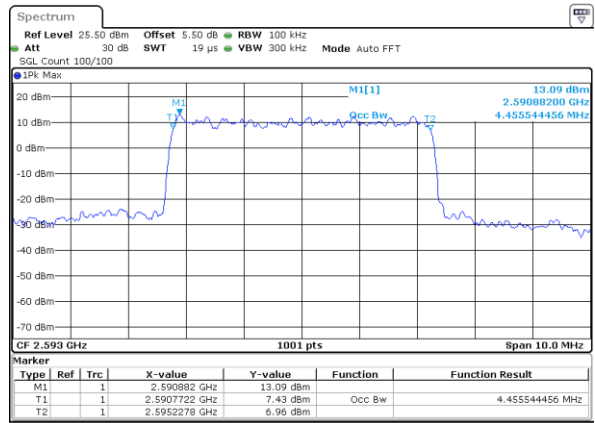

Middle Channel / 20MHz / 16QAM

Date: 18 AUG 2017 14:27:20

Highest Channel / 20MHz / QPSK

Date: 18 AUG 2017 14:27:52

Highest Channel / 20MHz / 16QAM

Date: 18 AUG 2017 14:28:03

LTE Band 41

Lowest Channel / 5MHz / QPSK

Date: 19 AUG 2017 00:17:49

Lowest Channel / 5MHz / 16QAM

Date: 19 AUG 2017 00:18:01

Middle Channel / 5MHz / QPSK

Date: 19 AUG 2017 00:18:33

Middle Channel / 5MHz / 16QAM

Date: 19 AUG 2017 00:18:44

Highest Channel / 5MHz / QPSK

Date: 19 AUG 2017 00:19:17

Highest Channel / 5MHz / 16QAM

Date: 19 AUG 2017 00:19:28

LTE Band 41

Lowest Channel / 10MHz / QPSK

Date: 19 AUG 2017 00:20:01

Lowest Channel / 10MHz / 16QAM

Date: 19 AUG 2017 00:20:11