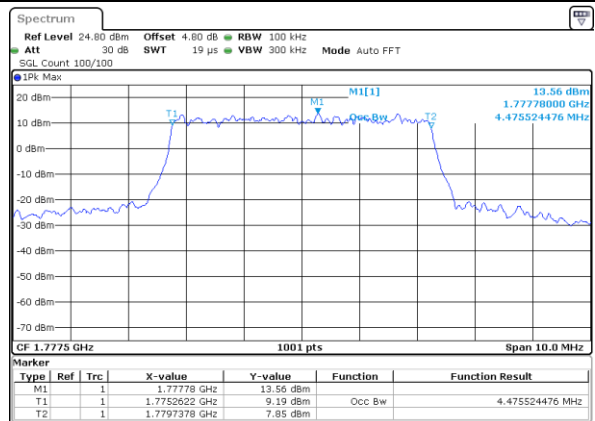

Highest Channel / 3MHz / QPSK

Date: 21 AUG 2017 10:42:50

Highest Channel / 3MHz / 16QAM

Date: 21 AUG 2017 10:43:14

LTE Band 66

Lowest Channel / 5MHz / QPSK

Date: 21 AUG 2017 11:02:44

Lowest Channel / 5MHz / 16QAM

Date: 21 AUG 2017 11:03:05

Middle Channel / 5MHz / QPSK

Date: 21 AUG 2017 11:12:17

Middle Channel / 5MHz / 16QAM

Date: 21 AUG 2017 11:12:40

Highest Channel / 5MHz / QPSK

Date: 21 AUG 2017 11:32:57

Highest Channel / 5MHz / 16QAM

Date: 21 AUG 2017 11:33:19

LTE Band 66

Lowest Channel / 10MHz / QPSK

Date: 21 AUG 2017 11:41:13

Lowest Channel / 10MHz / 16QAM

Date: 21 AUG 2017 11:41:34

Middle Channel / 10MHz / QPSK

Date: 21 AUG 2017 11:49:41