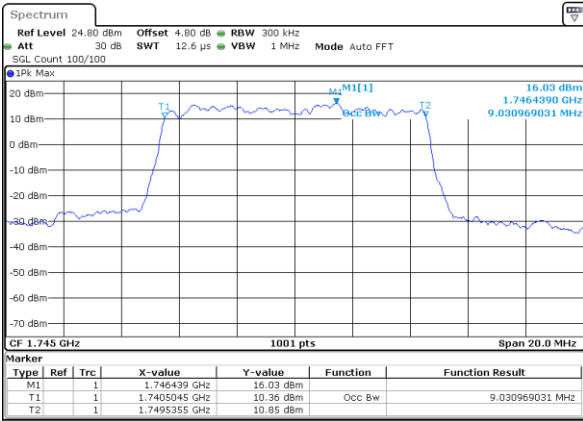

Highest Channel / 3MHz / QPSK

Date: 21 AUG 2017 10:42:50

Highest Channel / 3MHz / 16QAM

Date: 21 AUG 2017 10:43:14

LTE Band 66

Lowest Channel / 5MHz / QPSK

Date: 21 AUG 2017 11:02:44

Lowest Channel / 5MHz / 16QAM

Date: 21 AUG 2017 11:33:19

LTE Band 66

Lowest Channel / 10MHz / QPSK

Date: 21 AUG 2017 11:41:13

Lowest Channel / 10MHz / 16QAM

Date: 21 AUG 2017 11:41:34

Middle Channel / 10MHz / QPSK

Date: 21 AUG 2017 11:49:41

Middle Channel / 10MHz / 16QAM

Date: 21 AUG 2017 11:50:07

Highest Channel / 10MHz / QPSK

Date: 21 AUG 2017 11:54:28

Highest Channel / 10MHz / 16QAM

Date: 21 AUG 2017 11:54:50

LTE Band 66

Lowest Channel / 15MHz / QPSK