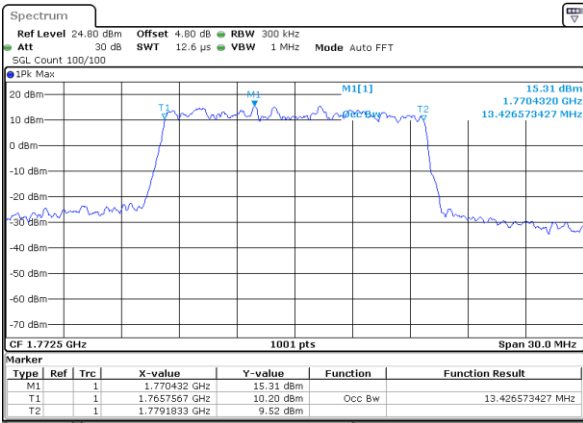

Middle Channel / 10MHz / 16QAM

Date: 21 AUG 2017 11:50:07

Highest Channel / 10MHz / QPSK

Date: 21 AUG 2017 11:54:28

Highest Channel / 10MHz / 16QAM

Date: 21 AUG 2017 11:54:50

LTE Band 66

Lowest Channel / 15MHz / QPSK

Date: 21 AUG 2017 13:56:20

Lowest Channel / 15MHz / 16QAM

Date: 21 AUG 2017 13:56:43

Middle Channel / 15MHz / QPSK

Date: 21 AUG 2017 14:04:41

Middle Channel / 15MHz / 16QAM

Date: 21 AUG 2017 14:05:07

Highest Channel / 15MHz / QPSK

Date: 21 AUG 2017 14:09:01

Highest Channel / 15MHz / 16QAM

Date: 21 AUG 2017 14:09:29