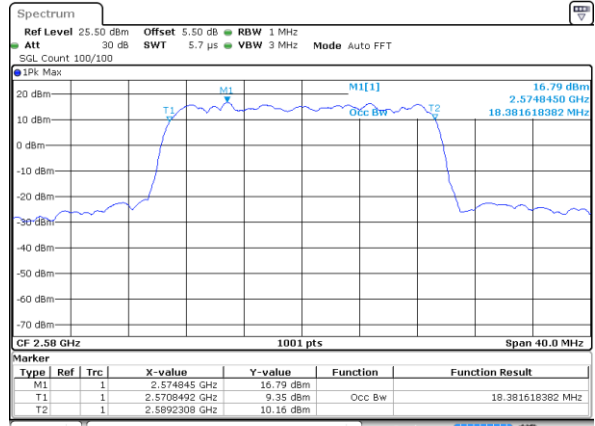

Date: 18 AUG 2017 14:25:55

LTE Band 38

Lowest Channel / 20MHz / QPSK

Date: 18 AUG 2017 14:26:27

Lowest Channel / 20MHz / 16QAM

Date: 18 AUG 2017 14:26:38

Middle Channel / 20MHz / QPSK

Date: 18 AUG 2017 14:27:10

Middle Channel / 20MHz / 16QAM

Date: 18 AUG 2017 14:27:20

Highest Channel / 20MHz / QPSK

Date: 18 AUG 2017 14:27:52

Highest Channel / 20MHz / 16QAM

Date: 18 AUG 2017 14:28:03

LTE Band 41

Lowest Channel / 5MHz / QPSK