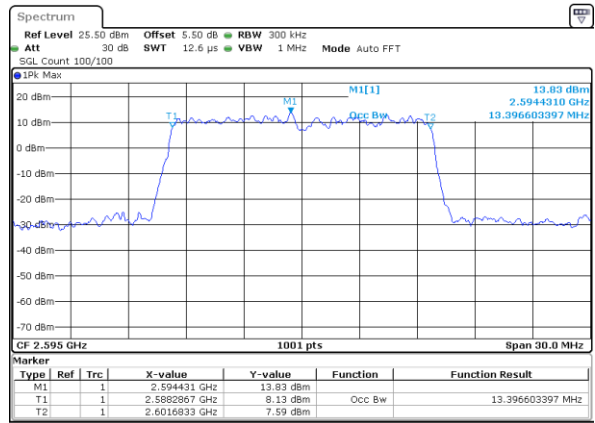

Middle Channel / 15MHz / 16QAM

Date: 18 AUG 2017 14:25:13