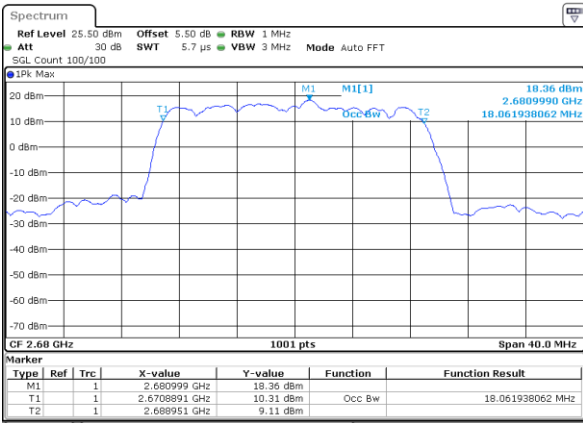

Date: 19 AUG 2017 00:23:01

Highest Channel / 15MHz / QPSK

Date: 19 AUG 2017 00:23:33

Highest Channel / 15MHz / 16QAM

Date: 19 AUG 2017 00:23:44

LTE Band 41

Lowest Channel / 20MHz / QPSK

Date: 19 AUG 2017 00:24:16

Lowest Channel / 20MHz / 16QAM

Date: 19 AUG 2017 00:24:26

Middle Channel / 20MHz / QPSK

Date: 19 AUG 2017 00:24:58

Middle Channel / 20MHz / 16QAM

Date: 19 AUG 2017 00:25:09

Highest Channel / 20MHz / QPSK

Date: 19 AUG 2017 00:25:41

Highest Channel / 20MHz / 16QAM

Date: 19 AUG 2017 00:25:51

LTE Band 66

Lowest Channel / 1.4MHz / QPSK

Date: 21 AUG 2017 09:59:06

Lowest Channel / 1.4MHz / 16QAM

Date: 21 AUG 2017 09:58:47

Middle Channel / 1.4MHz / QPSK

Date: 21 AUG 2017 09:36:58

Middle Channel / 1.4MHz / 16QAM

Date: 21 AUG 2017 09:37:25

Highest Channel / 1.4MHz / QPSK

Date: 21 AUG 2017 10:00:58

Highest Channel / 1.4MHz / 16QAM

Date: 21 AUG 2017 10:01:22

LTE Band 66