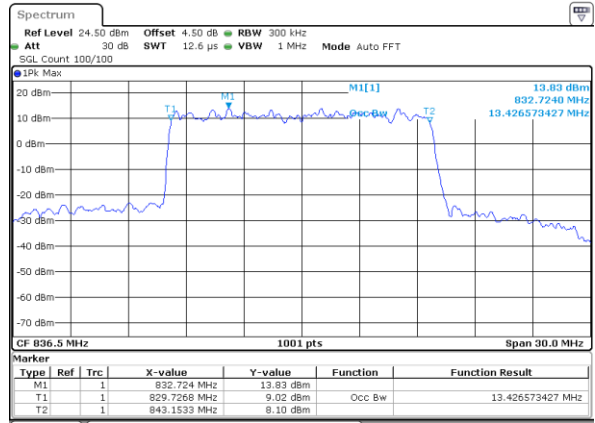

LTE Band 26

Lowest Channel / 15MHz / QPSK

Date: 18 AUG 2017 23:46:57

Lowest Channel / 15MHz / 16QAM

Date: 18 AUG 2017 23:47:19

Middle Channel / 15MHz / QPSK

Date: 18 AUG 2017 23:48:59

Middle Channel / 15MHz / 16QAM

Date: 18 AUG 2017 23:48:37

Highest Channel / 15MHz / QPSK

Date: 18 AUG 2017 23:49:22

Highest Channel / 15MHz / 16QAM

Date: 18 AUG 2017 23:49:47

LTE Band 26

CH26765 / QPSK

Date: 18 AUG 2017 20:24:12