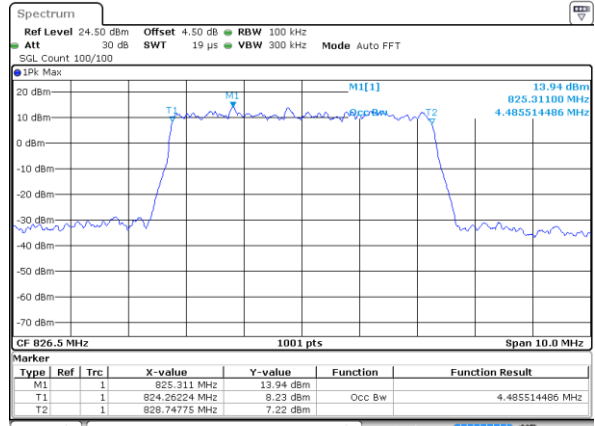

Lowest Channel / 5MHz / 16QAM

Date: 18 AUG 2017 23:05:01