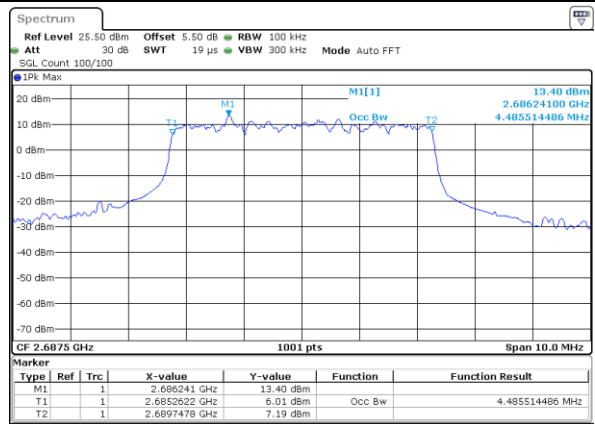

Middle Channel / 20MHz / 16QAM

Date: 18 AUG 2017 14:27:20

Highest Channel / 20MHz / QPSK

Date: 18 AUG 2017 14:27:52

Highest Channel / 20MHz / 16QAM

Date: 18 AUG 2017 14:28:03

LTE Band 41

Lowest Channel / 5MHz / QPSK

Date: 19 AUG 2017 00:17:49

Lowest Channel / 5MHz / 16QAM

Date: 19 AUG 2017 00:18:01

Middle Channel / 5MHz / QPSK

Date: 19 AUG 2017 00:18:33

Middle Channel / 5MHz / 16QAM

Date: 19 AUG 2017 00:18:44

Highest Channel / 5MHz / QPSK

Date: 19 AUG 2017 00:19:17

Highest Channel / 5MHz / 16QAM

Date: 19 AUG 2017 00:19:28

LTE Band 41

Lowest Channel / 10MHz / QPSK

Date: 19 AUG 2017 00:20:01

Lowest Channel / 10MHz / 16QAM

Date: 19 AUG 2017 00:20:11