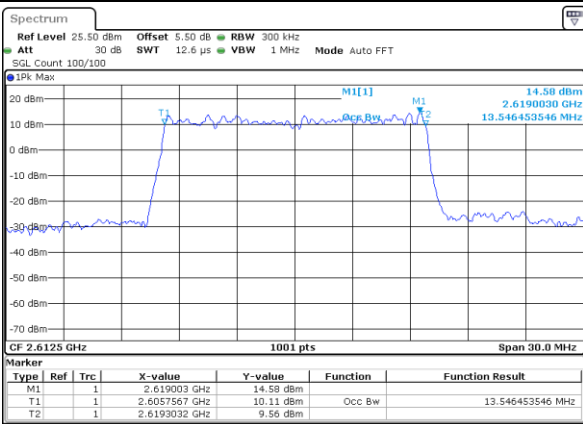

Highest Channel / 10MHz / QPSK

Date: 18 AUG 2017 14:23:36

Highest Channel / 10MHz / 16QAM

Date: 18 AUG 2017 14:23:47

LTE Band 38

Lowest Channel / 15MHz / QPSK

Date: 18 AUG 2017 14:24:19

Lowest Channel / 15MHz / 16QAM

Date: 18 AUG 2017 14:24:30

Middle Channel / 15MHz / QPSK

Date: 18 AUG 2017 14:25:02

Middle Channel / 15MHz / 16QAM

Date: 18 AUG 2017 14:25:13

Highest Channel / 15MHz / QPSK

Date: 18 AUG 2017 14:25:44

Highest Channel / 15MHz / 16QAM