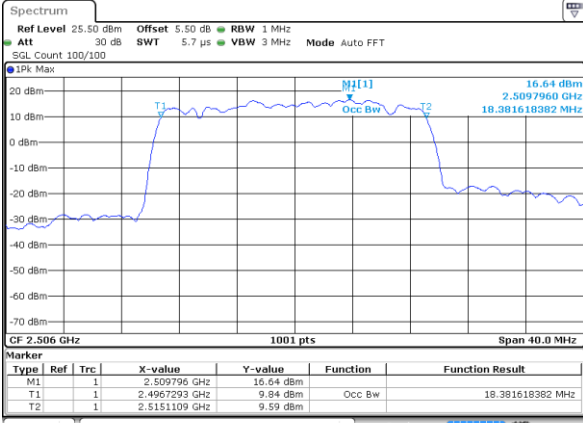

Date: 19 AUG 2017 00:23:01

Highest Channel / 15MHz / QPSK

Date: 19 AUG 2017 00:23:33

Highest Channel / 15MHz / 16QAM

Date: 19 AUG 2017 00:23:44

LTE Band 41

Lowest Channel / 20MHz / QPSK

Date: 19 AUG 2017 00:24:16

Lowest Channel / 20MHz / 16QAM

Date: 19 AUG 2017 00:24:26

Middle Channel / 20MHz / QPSK

Date: 19 AUG 2017 00:24:58

Middle Channel / 20MHz / 16QAM

Date: 19 AUG 2017 00:25:09

Highest Channel / 20MHz / QPSK

Date: 19 AUG 2017 00:25:41