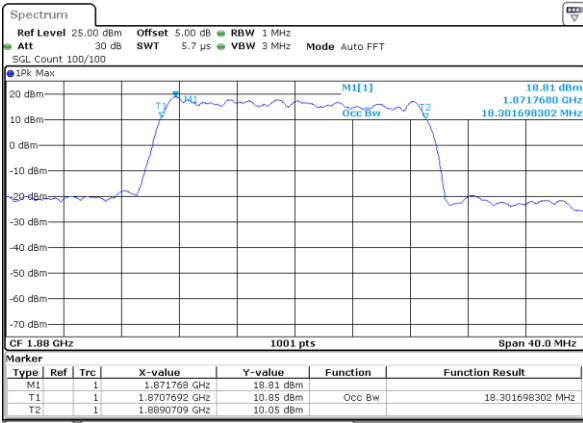

Date: 17 AUG 2017 21:51:44

Middle Channel / 15MHz / 16QAM

Date: 17 AUG 2017 21:51:23

Highest Channel / 15MHz / QPSK

Date: 17 AUG 2017 21:52:06

Highest Channel / 15MHz / 16QAM

Date: 17 AUG 2017 21:52:27

LTE Band 25

Lowest Channel / 20MHz / QPSK

Date: 17 AUG 2017 22:02:47

Lowest Channel / 20MHz / 16QAM

Date: 17 AUG 2017 22:03:08

Middle Channel / 20MHz / QPSK

Date: 17 AUG 2017 22:16:56

Middle Channel / 20MHz / 16QAM

Date: 17 AUG 2017 22:16:34

Highest Channel / 20MHz / QPSK

Date: 17 AUG 2017 22:17:17

Highest Channel / 20MHz / 16QAM

Date: 17 AUG 2017 22:17:38

LTE Band 26

Lowest Channel / 1.4MHz / QPSK

Date: 18 AUG 2017 21:48:00

Lowest Channel / 1.4MHz / 16QAM