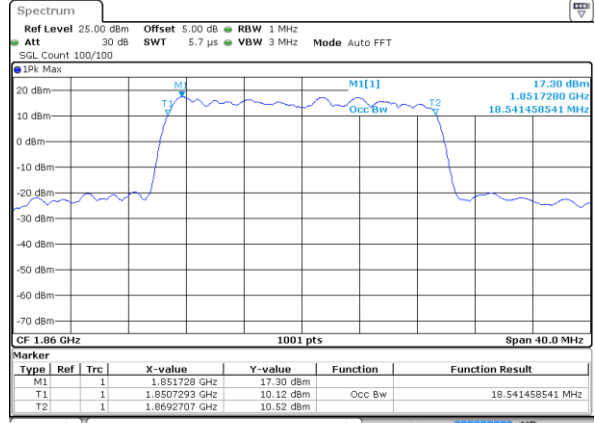

Lowest Channel / 20MHz / 16QAM

Date: 17 AUG 2017 22:03:08