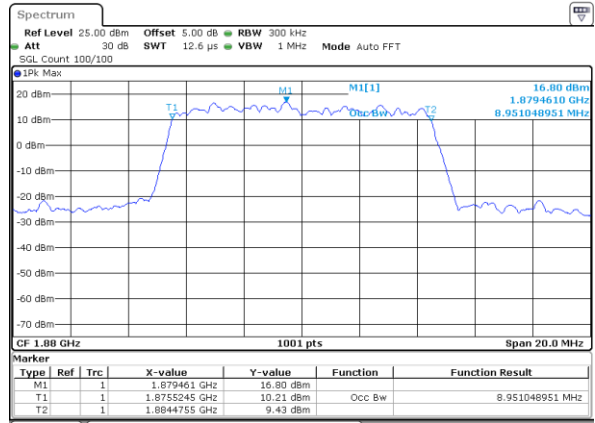

Date: 17 AUG 2017 21:01:01

Highest Channel / 5MHz / QPSK

Date: 17 AUG 2017 21:01:43

Highest Channel / 5MHz / 16QAM

Date: 17 AUG 2017 21:02:04

LTE Band 25

Lowest Channel / 10MHz / QPSK

Date: 17 AUG 2017 21:12:23

Lowest Channel / 10MHz / 16QAM

Date: 17 AUG 2017 21:12:44

Middle Channel / 10MHz / QPSK

Date: 17 AUG 2017 21:26:31

Middle Channel / 10MHz / 16QAM

Date: 17 AUG 2017 21:26:10

Highest Channel / 10MHz / QPSK

Date: 17 AUG 2017 21:26:52

Highest Channel / 10MHz / 16QAM

Date: 17 AUG 2017 21:27:14

LTE Band 25

Lowest Channel / 15MHz / QPSK

Date: 17 AUG 2017 21:37:34

Lowest Channel / 15MHz / 16QAM

Date: 17 AUG 2017 21:37:56

Middle Channel / 15MHz / QPSK