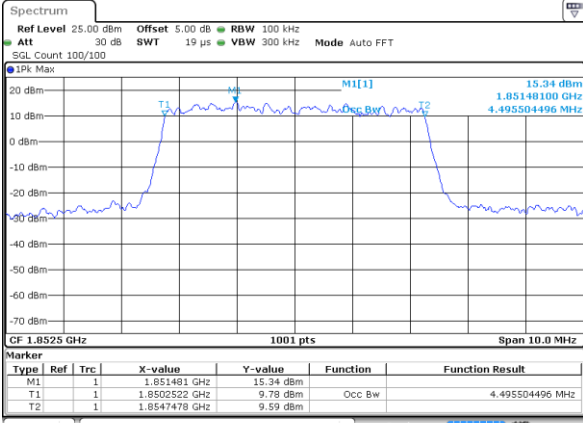

LTE Band 25

Lowest Channel / 5MHz / QPSK

Date: 17 AUG 2017 20:47:14

Lowest Channel / 5MHz / 16QAM

Date: 17 AUG 2017 20:47:35

Middle Channel / 5MHz / QPSK

Date: 17 AUG 2017 21:01:22

Middle Channel / 5MHz / 16QAM

Date: 17 AUG 2017 21:01:01

Highest Channel / 5MHz / QPSK

Date: 17 AUG 2017 21:01:43

Highest Channel / 5MHz / 16QAM

Date: 17 AUG 2017 21:02:04

LTE Band 25

Lowest Channel / 10MHz / QPSK

Date: 17 AUG 2017 21:12:23