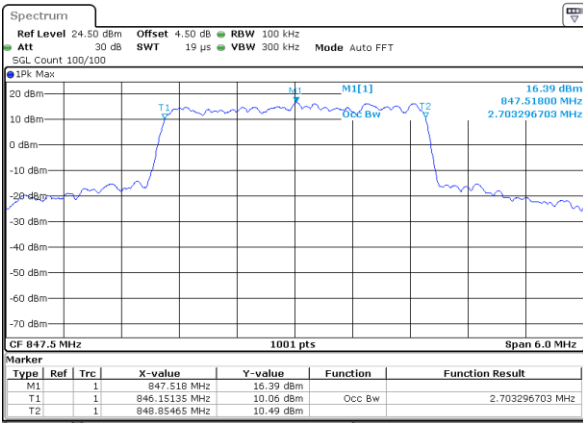

Date: 18 AUG 2017 21:50:54

LTE Band 26

Lowest Channel / 3MHz / QPSK

Date: 18 AUG 2017 22:23:33

Lowest Channel / 3MHz / 16QAM

Date: 18 AUG 2017 22:25:44

Middle Channel / 3MHz / QPSK

Date: 18 AUG 2017 22:24:08

Middle Channel / 3MHz / 16QAM

Date: 18 AUG 2017 22:25:17

Highest Channel / 3MHz / QPSK

Date: 18 AUG 2017 22:24:33

Highest Channel / 3MHz / 16QAM

Date: 18 AUG 2017 22:24:56

LTE Band 26

Lowest Channel / 5MHz / QPSK