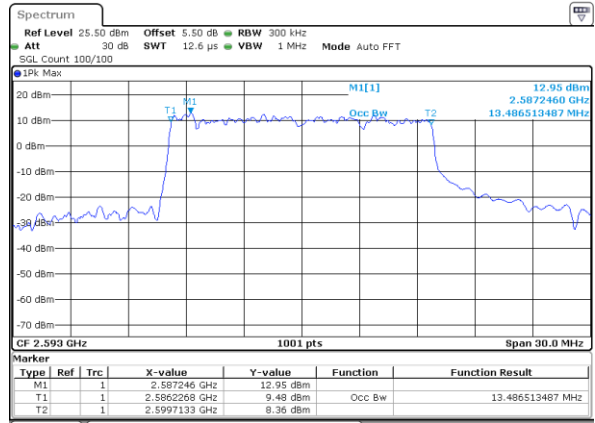

Middle Channel / 10MHz / QPSK

Date: 19 AUG 2017 00:20:43

Middle Channel / 10MHz / 16QAM

Date: 19 AUG 2017 00:20:54

Highest Channel / 10MHz / QPSK

Date: 19 AUG 2017 00:21:26

Highest Channel / 10MHz / 16QAM

Date: 19 AUG 2017 00:21:36

LTE Band 41

Lowest Channel / 15MHz / QPSK

Date: 19 AUG 2017 00:22:08

Lowest Channel / 15MHz / 16QAM

Date: 19 AUG 2017 00:22:19

Middle Channel / 15MHz / QPSK

Date: 19 AUG 2017 00:22:51

Middle Channel / 15MHz / 16QAM

Date: 19 AUG 2017 00:23:01

Highest Channel / 15MHz / QPSK

Date: 19 AUG 2017 00:23:33

Highest Channel / 15MHz / 16QAM

Date: 19 AUG 2017 00:23:44

LTE Band 41

Lowest Channel / 20MHz / QPSK

Date: 19 AUG 2017 00:24:16