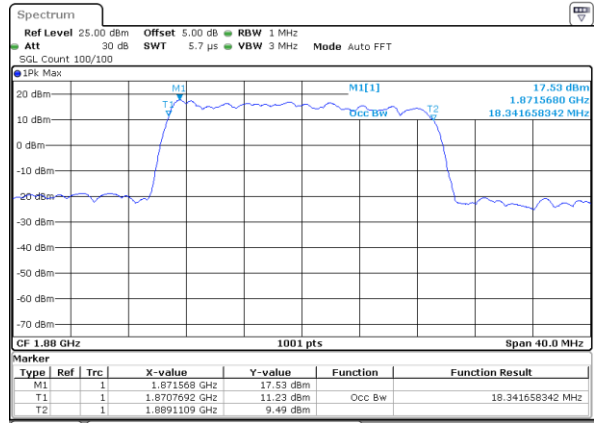

Date: 17 AUG 2017 21:51:44

Middle Channel / 15MHz / 16QAM

Date: 17 AUG 2017 21:51:23

Highest Channel / 15MHz / QPSK

Date: 17 AUG 2017 21:52:06

Highest Channel / 15MHz / 16QAM

Date: 17 AUG 2017 21:52:27

LTE Band 25

Lowest Channel / 20MHz / QPSK

Date: 17 AUG 2017 22:02:47

Lowest Channel / 20MHz / 16QAM

Date: 17 AUG 2017 22:03:08

Middle Channel / 20MHz / QPSK

Date: 17 AUG 2017 22:16:56

Middle Channel / 20MHz / 16QAM

Date: 17 AUG 2017 22:16:34

Highest Channel / 20MHz / QPSK

Date: 17 AUG 2017 22:17:17

Highest Channel / 20MHz / 16QAM

Date: 17 AUG 2017 22:17:38

LTE Band 26

Lowest Channel / 1.4MHz / QPSK

Date: 18 AUG 2017 21:48:00

Lowest Channel / 1.4MHz / 16QAM