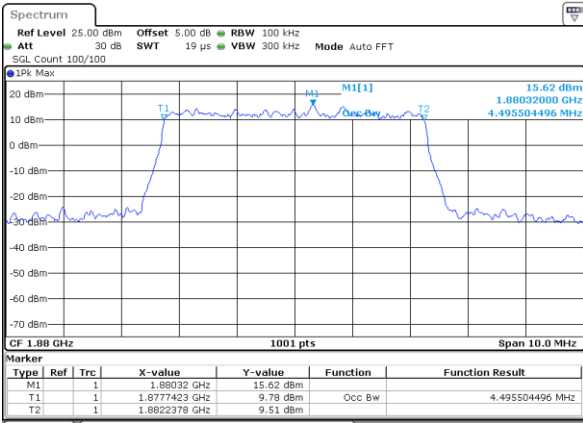

LTE Band 25

Lowest Channel / 5MHz / QPSK

Date: 17 AUG 2017 20:47:14

Lowest Channel / 5MHz / 16QAM

Date: 17 AUG 2017 20:47:35

Middle Channel / 5MHz / QPSK

Date: 17 AUG 2017 21:01:22

Middle Channel / 5MHz / 16QAM

Date: 17 AUG 2017 21:01:01

Highest Channel / 5MHz / QPSK

Date: 17 AUG 2017 21:01:43

Highest Channel / 5MHz / 16QAM

Date: 17 AUG 2017 21:02:04

LTE Band 25

Lowest Channel / 10MHz / QPSK

Date: 17 AUG 2017 21:12:23