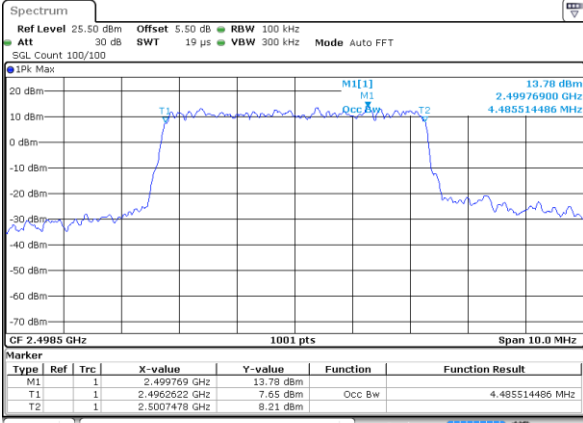

Date: 18 AUG 2017 14:25:55

LTE Band 38

Lowest Channel / 20MHz / QPSK

Date: 18 AUG 2017 14:26:27

Lowest Channel / 20MHz / 16QAM

Date: 18 AUG 2017 14:26:38

Middle Channel / 20MHz / QPSK

Date: 18 AUG 2017 14:27:10

Middle Channel / 20MHz / 16QAM

Date: 18 AUG 2017 14:27:20

Highest Channel / 20MHz / QPSK

Date: 18 AUG 2017 14:27:52

Highest Channel / 20MHz / 16QAM

Date: 18 AUG 2017 14:28:03

LTE Band 41

Lowest Channel / 5MHz / QPSK

Date: 19 AUG 2017 00:17:49

Lowest Channel / 5MHz / 16QAM

Date: 19 AUG 2017 00:18:01

Middle Channel / 5MHz / QPSK

Date: 19 AUG 2017 00:18:33

Middle Channel / 5MHz / 16QAM

Date: 19 AUG 2017 00:18:44

Highest Channel / 5MHz / QPSK