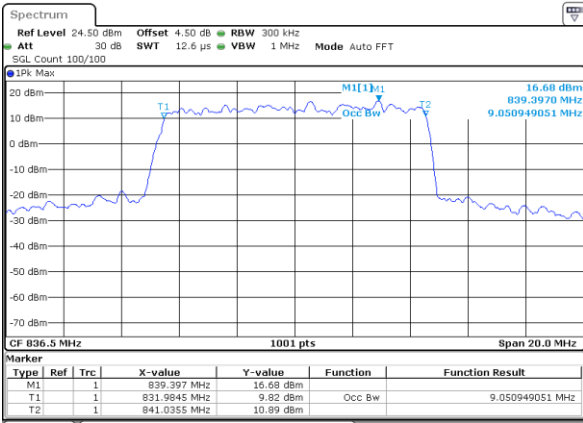

Middle Channel / 10MHz / QPSK

Date: 18 AUG 2017 23:09:57