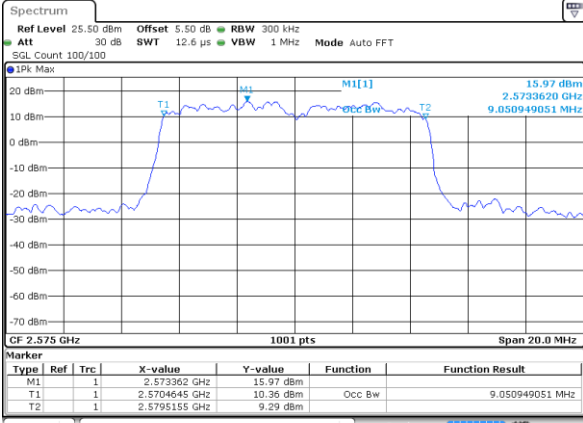

LTE Band 38

Lowest Channel / 10MHz / QPSK

Date: 18 AUG 2017 14:22:11