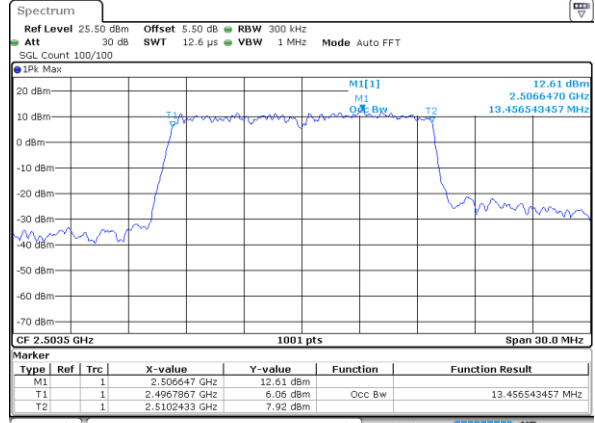

Lowest Channel / 15MHz / 16QAM

Date: 19 AUG 2017 00:22:19