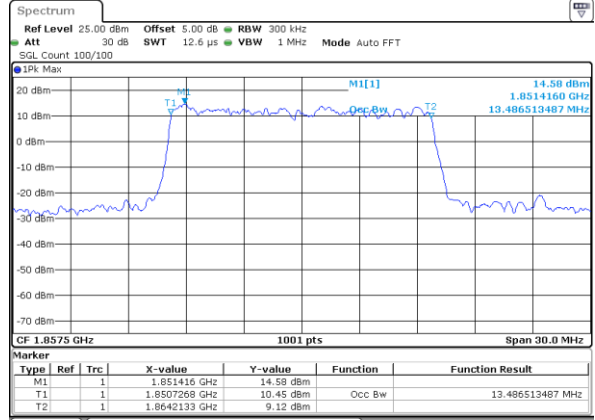

Highest Channel / 10MHz / 16QAM

Date: 17 AUG 2017 21:27:14

LTE Band 25

Lowest Channel / 15MHz / QPSK

Date: 17 AUG 2017 21:37:34

Lowest Channel / 15MHz / 16QAM

Date: 17 AUG 2017 21:37:56

Middle Channel / 15MHz / QPSK

Date: 17 AUG 2017 21:51:44

Middle Channel / 15MHz / 16QAM

Date: 17 AUG 2017 21:51:23

Highest Channel / 15MHz / QPSK

Date: 17 AUG 2017 21:52:06

Highest Channel / 15MHz / 16QAM

Date: 17 AUG 2017 21:52:27

LTE Band 25