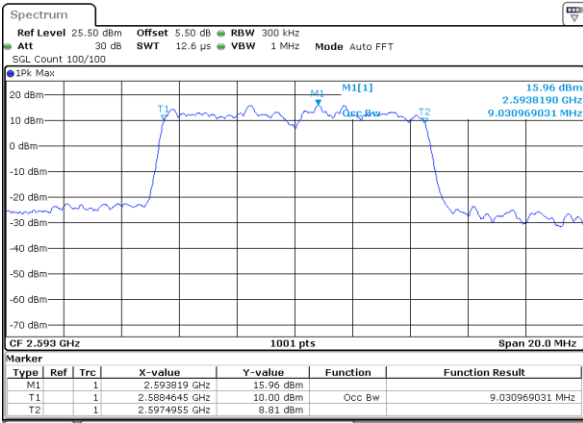

Date: 19 AUG 2017 00:17:49

Lowest Channel / 5MHz / 16QAM

Date: 19 AUG 2017 00:18:01

Middle Channel / 5MHz / QPSK

Date: 19 AUG 2017 00:18:33

Middle Channel / 5MHz / 16QAM

Date: 19 AUG 2017 00:18:44

Highest Channel / 5MHz / QPSK

Date: 19 AUG 2017 00:19:17

Highest Channel / 5MHz / 16QAM

Date: 19 AUG 2017 00:19:28

LTE Band 41

Lowest Channel / 10MHz / QPSK

Date: 19 AUG 2017 00:20:01

Lowest Channel / 10MHz / 16QAM

Date: 19 AUG 2017 00:20:11

Middle Channel / 10MHz / QPSK

Date: 19 AUG 2017 00:20:43

Middle Channel / 10MHz / 16QAM

Date: 19 AUG 2017 00:20:54

Highest Channel / 10MHz / QPSK

Date: 19 AUG 2017 00:21:26

Highest Channel / 10MHz / 16QAM

Date: 19 AUG 2017 00:21:36