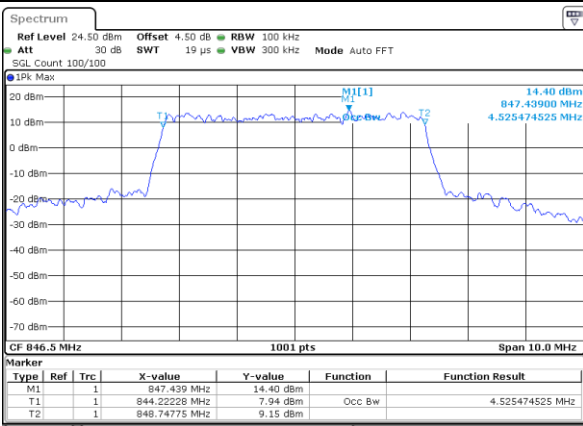

Date: 18 AUG 2017 23:04:41

Lowest Channel / 5MHz / 16QAM

Date: 18 AUG 2017 23:05:01

Middle Channel / 5MHz / QPSK

Date: 18 AUG 2017 23:06:30

Middle Channel / 5MHz / 16QAM

Date: 18 AUG 2017 23:06:05

Highest Channel / 5MHz / QPSK

Date: 18 AUG 2017 23:06:53

Highest Channel / 5MHz / 16QAM

Date: 18 AUG 2017 23:07:21

LTE Band 26

Lowest Channel / 10MHz / QPSK

Date: 18 AUG 2017 23:08:11

Lowest Channel / 10MHz / 16QAM

Date: 18 AUG 2017 23:08:33