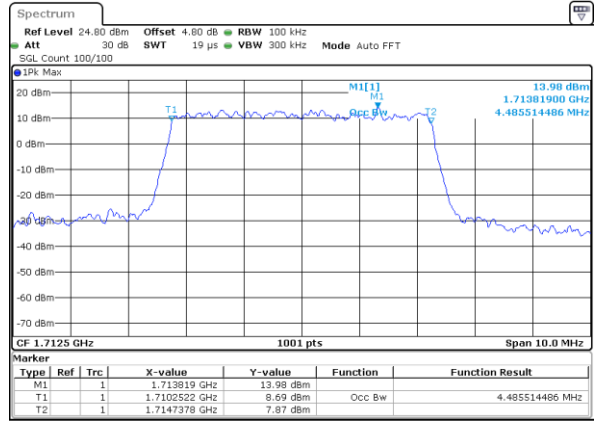

Highest Channel / 3MHz / QPSK

Date: 21 AUG 2017 10:42:50

Highest Channel / 3MHz / 16QAM

Date: 21 AUG 2017 10:43:14

LTE Band 66

Lowest Channel / 5MHz / QPSK

Date: 21 AUG 2017 11:02:44

Lowest Channel / 5MHz / 16QAM