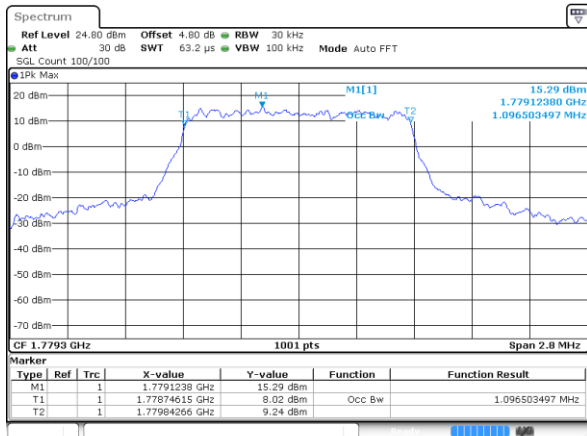

Highest Channel / 20MHz / 16QAM

Date: 19 AUG 2017 00:25:51

LTE Band 66

Lowest Channel / 1.4MHz / QPSK

Date: 21 AUG 2017 09:59:06

Lowest Channel / 1.4MHz / 16QAM

Date: 21 AUG 2017 09:58:47

Middle Channel / 1.4MHz / QPSK

Date: 21 AUG 2017 09:36:58

Middle Channel / 1.4MHz / 16QAM

Date: 21 AUG 2017 09:37:25

Highest Channel / 1.4MHz / QPSK

Date: 21 AUG 2017 10:00:58

Highest Channel / 1.4MHz / 16QAM

Date: 21 AUG 2017 10:01:22

LTE Band 66