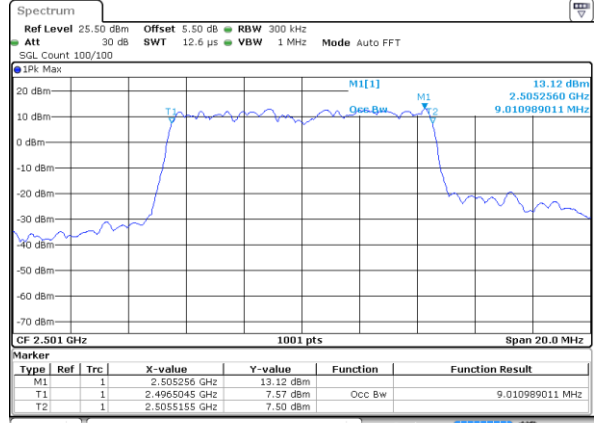

Date: 19 AUG 2017 00:19:17

Highest Channel / 5MHz / 16QAM

Date: 19 AUG 2017 00:19:28

LTE Band 41

Lowest Channel / 10MHz / QPSK

Date: 19 AUG 2017 00:20:01

Lowest Channel / 10MHz / 16QAM

Date: 19 AUG 2017 00:20:11