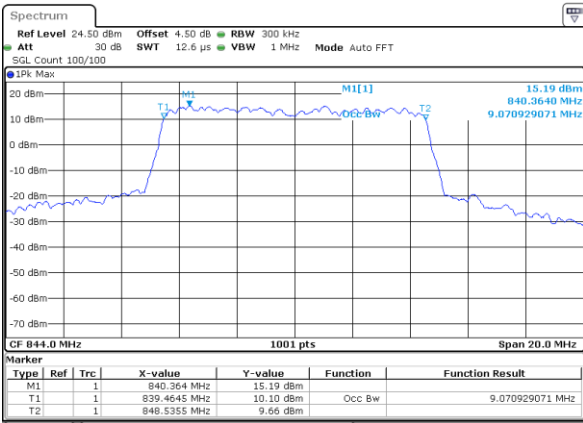

Date: 18 AUG 2017 23:06:53

Highest Channel / 5MHz / 16QAM

Date: 18 AUG 2017 23:07:21

LTE Band 26

Lowest Channel / 10MHz / QPSK

Date: 18 AUG 2017 23:08:11

Lowest Channel / 10MHz / 16QAM

Date: 18 AUG 2017 23:08:33

Middle Channel / 10MHz / QPSK

Date: 18 AUG 2017 23:09:57

Middle Channel / 10MHz / 16QAM

Date: 18 AUG 2017 23:09:37

Highest Channel / 10MHz / QPSK

Date: 18 AUG 2017 23:10:39

Highest Channel / 10MHz / 16QAM

Date: 18 AUG 2017 23:11:00

LTE Band 26

Lowest Channel / 15MHz / QPSK

Date: 18 AUG 2017 23:46:57

Lowest Channel / 15MHz / 16QAM

Date: 18 AUG 2017 23:47:19

Middle Channel / 15MHz / QPSK

Date: 18 AUG 2017 23:48:59

Middle Channel / 15MHz / 16QAM