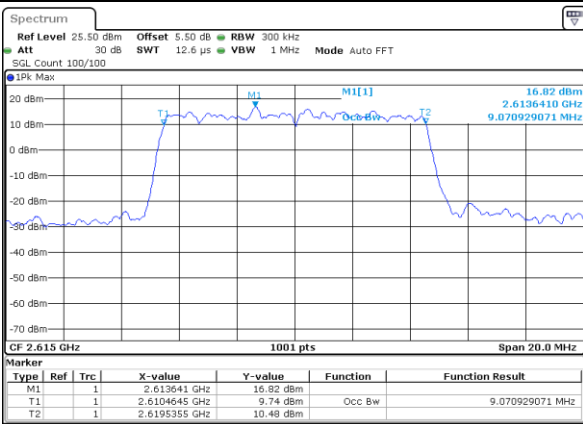

Lowest Channel / 10MHz / QPSK

Date: 18 AUG 2017 14:22:11

Lowest Channel / 10MHz / 16QAM

Date: 18 AUG 2017 14:22:22

Middle Channel / 10MHz / QPSK

Date: 18 AUG 2017 14:22:54

Middle Channel / 10MHz / 16QAM

Date: 18 AUG 2017 14:23:04

Highest Channel / 10MHz / QPSK

Date: 18 AUG 2017 14:23:36

Highest Channel / 10MHz / 16QAM

Date: 18 AUG 2017 14:23:47

LTE Band 38

Lowest Channel / 15MHz / QPSK

Date: 18 AUG 2017 14:24:19

Lowest Channel / 15MHz / 16QAM