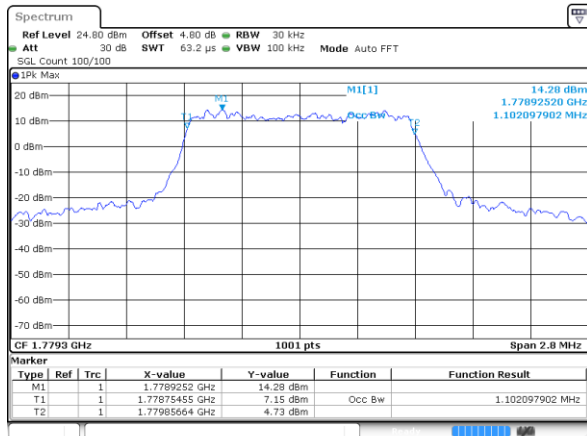

Highest Channel / 20MHz / 16QAM

Date: 19 AUG 2017 00:25:51

LTE Band 66

Lowest Channel / 1.4MHz / QPSK

Date: 21 AUG 2017 09:59:06

Lowest Channel / 1.4MHz / 16QAM

Date: 21 AUG 2017 09:58:47

Middle Channel / 1.4MHz / QPSK

Date: 21 AUG 2017 09:36:58

Middle Channel / 1.4MHz / 16QAM

Date: 21 AUG 2017 09:37:25

Highest Channel / 1.4MHz / QPSK

Date: 21 AUG 2017 10:00:58

Highest Channel / 1.4MHz / 16QAM

Date: 21 AUG 2017 10:01:22

LTE Band 66

Highest Channel / 3MHz / QPSK

Date: 21 AUG 2017 10:42:50

Highest Channel / 3MHz / 16QAM

Date: 21 AUG 2017 10:43:14

LTE Band 66

Lowest Channel / 5MHz / QPSK

Date: 21 AUG 2017 11:02:44

Lowest Channel / 5MHz / 16QAM