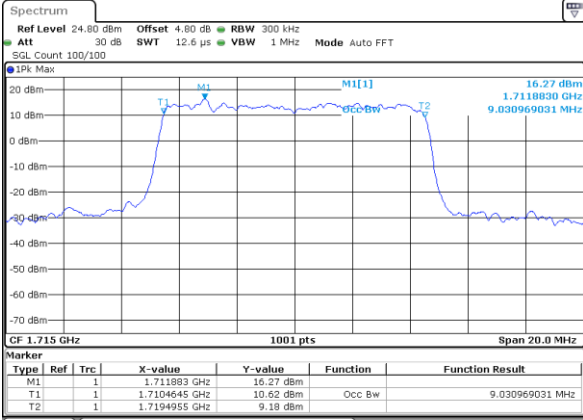

Highest Channel / 3MHz / QPSK

Date: 21 AUG 2017 10:42:50

Highest Channel / 3MHz / 16QAM

Date: 21 AUG 2017 10:43:14

LTE Band 66

Lowest Channel / 5MHz / QPSK

Date: 21 AUG 2017 11:02:44

Lowest Channel / 5MHz / 16QAM

Date: 21 AUG 2017 11:03:05

Middle Channel / 5MHz / QPSK

Date: 21 AUG 2017 11:12:17

Middle Channel / 5MHz / 16QAM

Date: 21 AUG 2017 11:12:40

Highest Channel / 5MHz / QPSK

Date: 21 AUG 2017 11:32:57

Highest Channel / 5MHz / 16QAM

Date: 21 AUG 2017 11:33:19

LTE Band 66

Lowest Channel / 10MHz / QPSK

Date: 21 AUG 2017 11:41:13

Lowest Channel / 10MHz / 16QAM

Date: 21 AUG 2017 11:41:34

Middle Channel / 10MHz / QPSK

Date: 21 AUG 2017 11:49:41

Middle Channel / 10MHz / 16QAM

Date: 21 AUG 2017 11:50:07

Highest Channel / 10MHz / QPSK

Date: 21 AUG 2017 11:54:28

Highest Channel / 10MHz / 16QAM

Date: 21 AUG 2017 11:54:50

LTE Band 66

Lowest Channel / 15MHz / QPSK