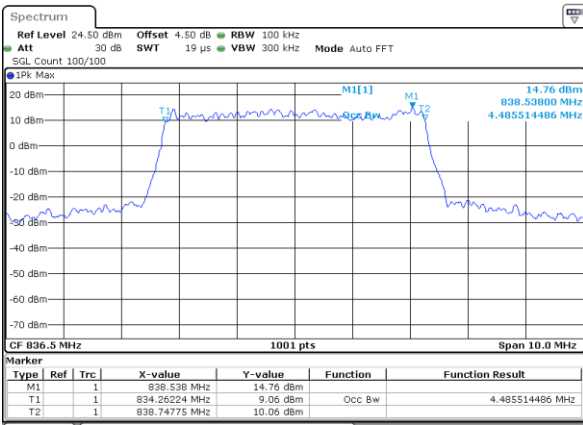

Middle Channel / 5MHz / QPSK

Date: 18 AUG 2017 23:06:30