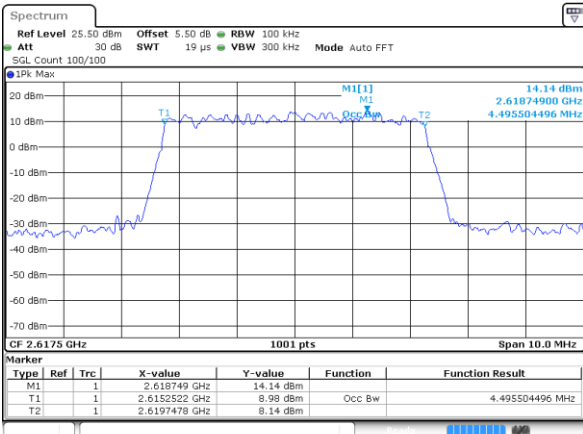

CH26765 / 16QAM

Date: 18 AUG 2017 20:24:35

LTE Band 38

Lowest Channel / 5MHz / QPSK

Date: 18 AUG 2017 14:20:02

Lowest Channel / 5MHz / 16QAM

Date: 18 AUG 2017 14:20:13

Middle Channel / 5MHz / QPSK

Date: 18 AUG 2017 14:20:45

Middle Channel / 5MHz / 16QAM

Date: 18 AUG 2017 14:20:56

Highest Channel / 5MHz / QPSK

Date: 18 AUG 2017 14:21:28

Highest Channel / 5MHz / 16QAM

Date: 18 AUG 2017 14:21:39

LTE Band 38