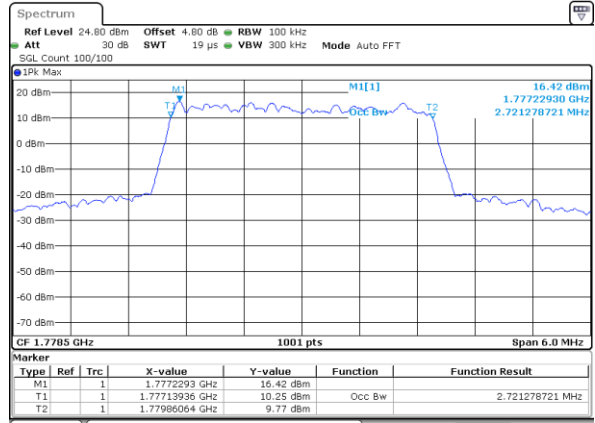

Date: 21 AUG 2017 09:36:58

Middle Channel / 1.4MHz / 16QAM

Date: 21 AUG 2017 09:37:25

Highest Channel / 1.4MHz / QPSK

Date: 21 AUG 2017 10:00:58

Highest Channel / 1.4MHz / 16QAM

Date: 21 AUG 2017 10:01:22

LTE Band 66

Lowest Channel / 3MHz / QPSK

Date: 21 AUG 2017 10:33:21

Lowest Channel / 3MHz / 16QAM

Date: 21 AUG 2017 10:33:00

Middle Channel / 3MHz / QPSK

Date: 21 AUG 2017 10:41:14

Middle Channel / 3MHz / 16QAM

Date: 21 AUG 2017 10:40:29

Highest Channel / 3MHz / QPSK

Date: 21 AUG 2017 10:42:50

Highest Channel / 3MHz / 16QAM

Date: 21 AUG 2017 10:43:14

LTE Band 66

Lowest Channel / 5MHz / QPSK

Date: 21 AUG 2017 11:02:44

Lowest Channel / 5MHz / 16QAM