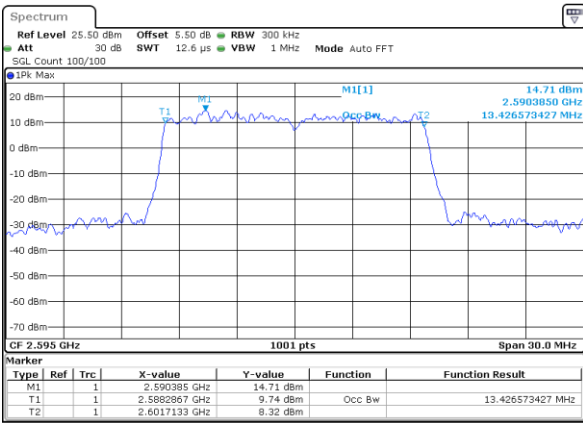

Middle Channel / 15MHz / QPSK

Date: 18 AUG 2017 14:25:02