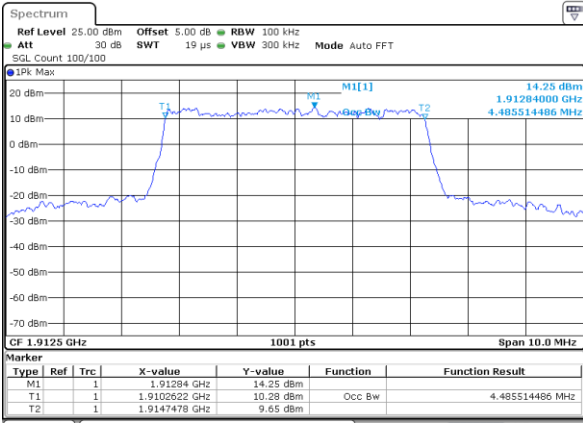

LTE Band 25

Lowest Channel / 5MHz / QPSK

Date: 17 AUG 2017 20:47:14

Lowest Channel / 5MHz / 16QAM

Date: 17 AUG 2017 20:47:35

Middle Channel / 5MHz / QPSK

Date: 17 AUG 2017 21:01:22

Middle Channel / 5MHz / 16QAM

Date: 17 AUG 2017 21:01:01

Highest Channel / 5MHz / QPSK

Date: 17 AUG 2017 21:01:43

Highest Channel / 5MHz / 16QAM

Date: 17 AUG 2017 21:02:04

LTE Band 25

Lowest Channel / 10MHz / QPSK

Date: 17 AUG 2017 21:12:23