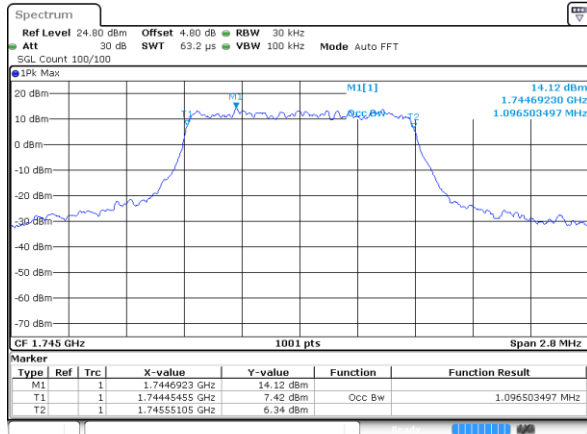

Highest Channel / 20MHz / 16QAM

Date: 19 AUG 2017 00:25:51

LTE Band 66

Lowest Channel / 1.4MHz / QPSK

Date: 21 AUG 2017 09:59:06

Lowest Channel / 1.4MHz / 16QAM

Date: 21 AUG 2017 09:58:47

Middle Channel / 1.4MHz / QPSK

Date: 21 AUG 2017 09:36:58

Middle Channel / 1.4MHz / 16QAM

Date: 21 AUG 2017 09:37:25

Highest Channel / 1.4MHz / QPSK

Date: 21 AUG 2017 10:00:58

Highest Channel / 1.4MHz / 16QAM

Date: 21 AUG 2017 10:01:22

LTE Band 66