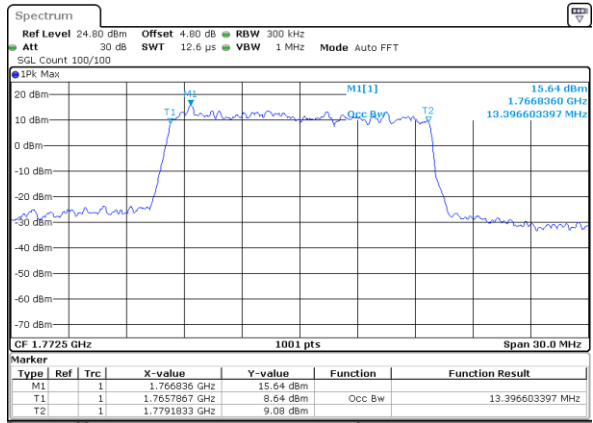

Middle Channel / 10MHz / 16QAM

Date: 21 AUG 2017 11:50:07

Highest Channel / 10MHz / QPSK

Date: 21 AUG 2017 11:54:28

Highest Channel / 10MHz / 16QAM

Date: 21 AUG 2017 11:54:50

LTE Band 66

Lowest Channel / 15MHz / QPSK

Date: 21 AUG 2017 13:56:20

Lowest Channel / 15MHz / 16QAM

Date: 21 AUG 2017 13:56:43

Middle Channel / 15MHz / QPSK

Date: 21 AUG 2017 14:04:41

Middle Channel / 15MHz / 16QAM

Date: 21 AUG 2017 14:05:07

Highest Channel / 15MHz / QPSK

Date: 21 AUG 2017 14:09:01

Highest Channel / 15MHz / 16QAM

Date: 21 AUG 2017 14:09:29