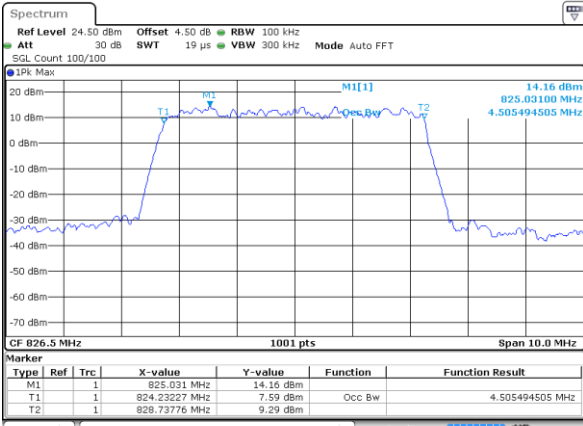

Middle Channel / 3MHz / 16QAM

Date: 18 AUG 2017 22:25:17

Highest Channel / 3MHz / QPSK

Date: 18 AUG 2017 22:24:33

Highest Channel / 3MHz / 16QAM

Date: 18 AUG 2017 22:24:56

LTE Band 26

Lowest Channel / 5MHz / QPSK