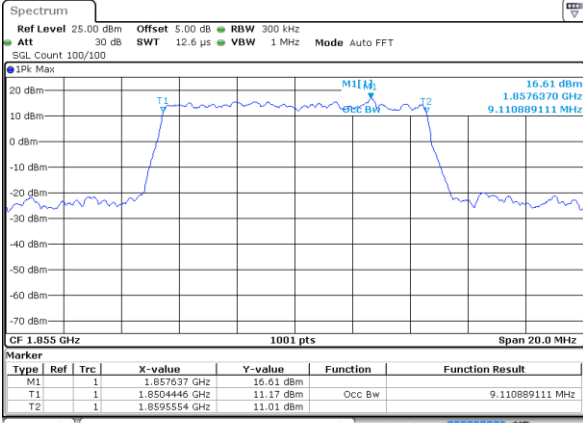

Date: 17 AUG 2017 21:01:01

Highest Channel / 5MHz / QPSK

Date: 17 AUG 2017 21:01:43

Highest Channel / 5MHz / 16QAM

Date: 17 AUG 2017 21:02:04

LTE Band 25

Lowest Channel / 10MHz / QPSK

Date: 17 AUG 2017 21:12:23

Lowest Channel / 10MHz / 16QAM

Date: 17 AUG 2017 21:12:44

Middle Channel / 10MHz / QPSK

Date: 17 AUG 2017 21:26:31

Middle Channel / 10MHz / 16QAM

Date: 17 AUG 2017 21:26:10

Highest Channel / 10MHz / QPSK

Date: 17 AUG 2017 21:26:52