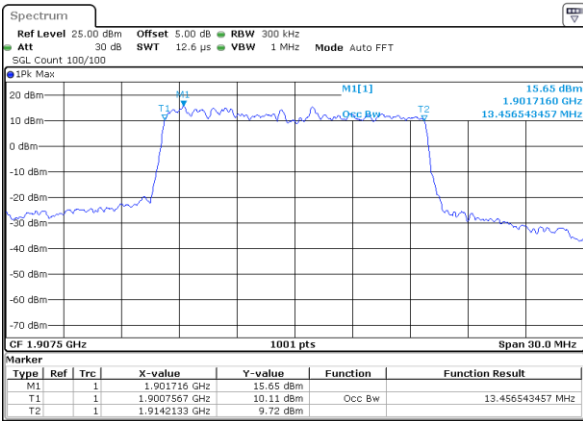

Highest Channel / 10MHz / 16QAM

Date: 17 AUG 2017 21:27:14

LTE Band 25

Lowest Channel / 15MHz / QPSK

Date: 17 AUG 2017 21:37:34

Lowest Channel / 15MHz / 16QAM

Date: 17 AUG 2017 21:37:56

Middle Channel / 15MHz / QPSK

Date: 17 AUG 2017 21:51:44

Middle Channel / 15MHz / 16QAM

Date: 17 AUG 2017 21:51:23

Highest Channel / 15MHz / QPSK

Date: 17 AUG 2017 21:52:06

Highest Channel / 15MHz / 16QAM

Date: 17 AUG 2017 21:52:27

LTE Band 25