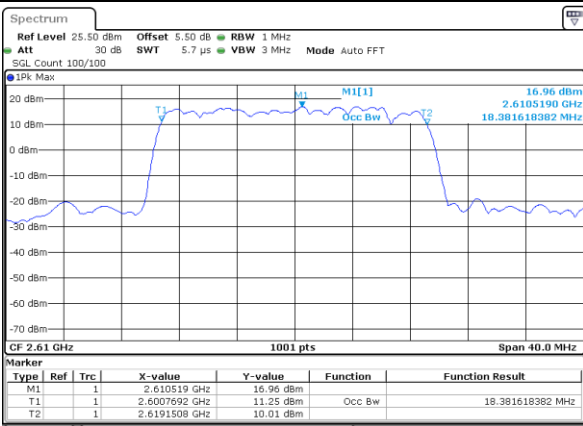

Date: 18 AUG 2017 14:25:55

LTE Band 38

Lowest Channel / 20MHz / QPSK

Date: 18 AUG 2017 14:26:27

Lowest Channel / 20MHz / 16QAM

Date: 18 AUG 2017 14:26:38

Middle Channel / 20MHz / QPSK

Date: 18 AUG 2017 14:27:10

Middle Channel / 20MHz / 16QAM

Date: 18 AUG 2017 14:27:20

Highest Channel / 20MHz / QPSK

Date: 18 AUG 2017 14:27:52

Highest Channel / 20MHz / 16QAM

Date: 18 AUG 2017 14:28:03

LTE Band 41

Lowest Channel / 5MHz / QPSK