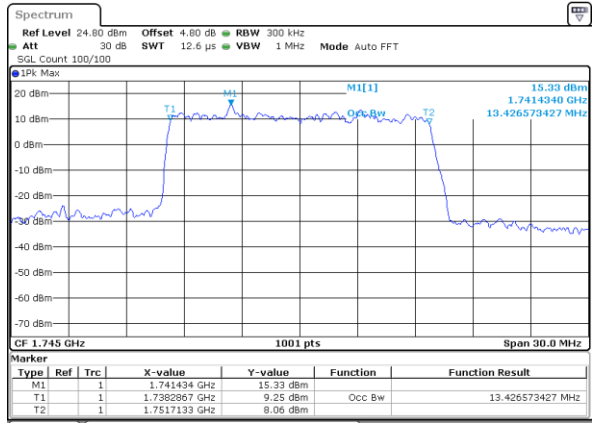

Middle Channel / 10MHz / 16QAM

Date: 21 AUG 2017 11:50:07

Highest Channel / 10MHz / QPSK

Date: 21 AUG 2017 11:54:28

Highest Channel / 10MHz / 16QAM

Date: 21 AUG 2017 11:54:50

LTE Band 66

Lowest Channel / 15MHz / QPSK

Date: 21 AUG 2017 13:56:20

Lowest Channel / 15MHz / 16QAM

Date: 21 AUG 2017 13:56:43

Middle Channel / 15MHz / QPSK

Date: 21 AUG 2017 14:04:41

Middle Channel / 15MHz / 16QAM

Date: 21 AUG 2017 14:05:07

Highest Channel / 15MHz / QPSK

Date: 21 AUG 2017 14:09:01

Highest Channel / 15MHz / 16QAM

Date: 21 AUG 2017 14:09:29