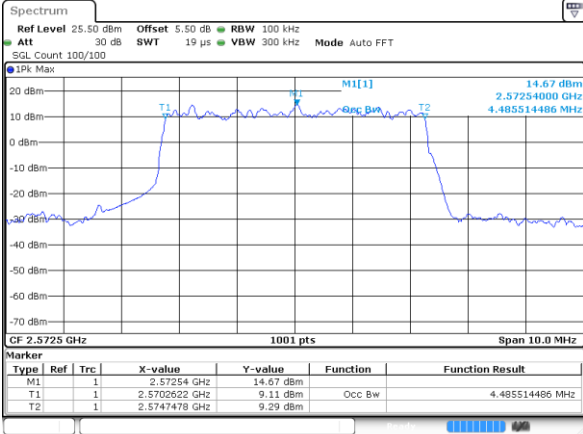

LTE Band 38

Lowest Channel / 5MHz / QPSK

Date: 18 AUG 2017 14:20:02