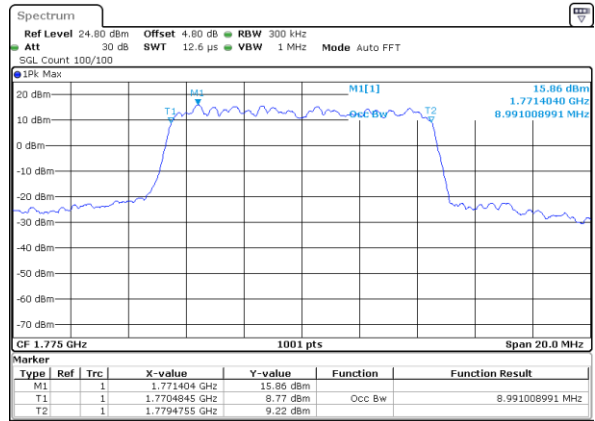

Date: 21 AUG 2017 11:33:19

LTE Band 66

Lowest Channel / 10MHz / QPSK

Date: 21 AUG 2017 11:41:13

Lowest Channel / 10MHz / 16QAM

Date: 21 AUG 2017 11:41:34

Middle Channel / 10MHz / QPSK

Date: 21 AUG 2017 11:49:41

Middle Channel / 10MHz / 16QAM

Date: 21 AUG 2017 11:50:07

Highest Channel / 10MHz / QPSK

Date: 21 AUG 2017 11:54:28

Highest Channel / 10MHz / 16QAM

Date: 21 AUG 2017 11:54:50

LTE Band 66

Lowest Channel / 15MHz / QPSK