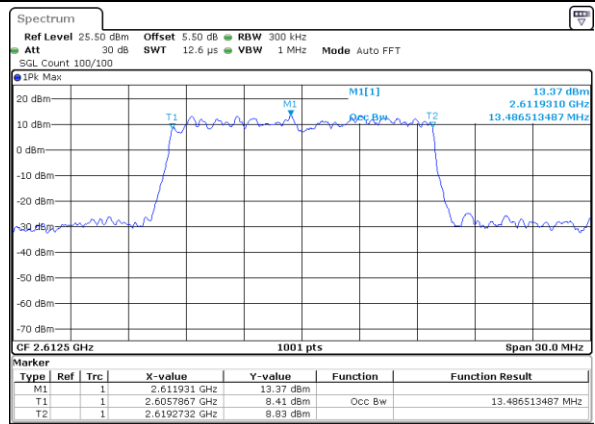

Date: 18 AUG 2017 14:24:30

Middle Channel / 15MHz / QPSK

Date: 18 AUG 2017 14:25:02

Middle Channel / 15MHz / 16QAM

Date: 18 AUG 2017 14:25:13

Highest Channel / 15MHz / QPSK

Date: 18 AUG 2017 14:25:44

Highest Channel / 15MHz / 16QAM