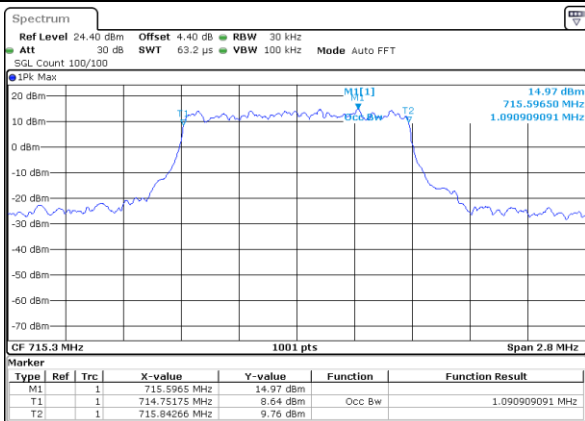

Highest Channel / 20MHz / QPSK

Date: 17 AUG 2017 11:42:34

Highest Channel / 20MHz / 16QAM

Date: 17 AUG 2017 11:42:55

LTE Band 12

Lowest Channel / 1.4MHz / QPSK

Date: 18 AUG 2017 09:12:21

Lowest Channel / 1.4MHz / 16QAM

Date: 18 AUG 2017 09:12:31

Middle Channel / 1.4MHz / QPSK

Date: 18 AUG 2017 09:12:51

Middle Channel / 1.4MHz / 16QAM

Date: 18 AUG 2017 09:12:41

Highest Channel / 1.4MHz / QPSK

Date: 18 AUG 2017 09:13:01

Highest Channel / 1.4MHz / 16QAM

Date: 18 AUG 2017 09:13:11

LTE Band 12

Lowest Channel / 3MHz / QPSK

Date: 18 AUG 2017 09:28:45

Lowest Channel / 3MHz / 16QAM

Date: 18 AUG 2017 09:28:55

Middle Channel / 3MHz / QPSK

Date: 18 AUG 2017 09:29:15