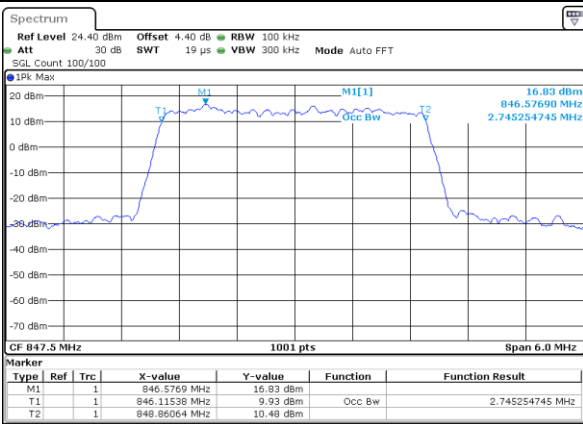

Date: 17 AUG 2017 09:37:27

LTE Band 5

Lowest Channel / 3MHz / QPSK

Date: 17 AUG 2017 09:45:24

Lowest Channel / 3MHz / 16QAM

Date: 17 AUG 2017 09:45:35

Middle Channel / 3MHz / QPSK

Date: 17 AUG 2017 09:54:30

Middle Channel / 3MHz / 16QAM

Date: 17 AUG 2017 09:54:41

Highest Channel / 3MHz / QPSK

Date: 17 AUG 2017 09:57:03

Highest Channel / 3MHz / 16QAM

Date: 17 AUG 2017 09:57:14

LTE Band 5

Lowest Channel / 5MHz / QPSK