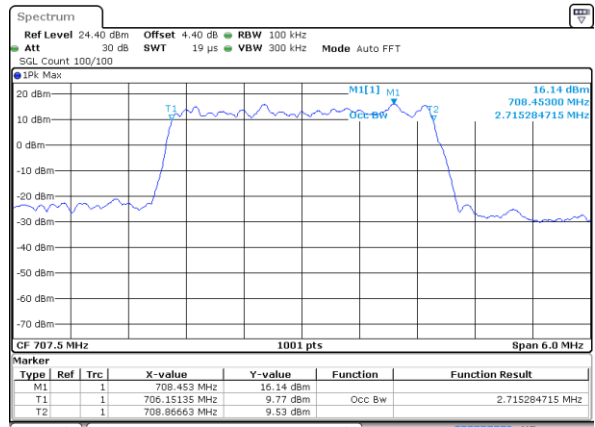

Date: 18 AUG 2017 09:12:31

Middle Channel / 1.4MHz / QPSK

Date: 18 AUG 2017 09:12:51

Middle Channel / 1.4MHz / 16QAM

Date: 18 AUG 2017 09:12:41

Highest Channel / 1.4MHz / QPSK

Date: 18 AUG 2017 09:13:01

Highest Channel / 1.4MHz / 16QAM

Date: 18 AUG 2017 09:13:11

LTE Band 12

Lowest Channel / 3MHz / QPSK

Date: 18 AUG 2017 09:28:45

Lowest Channel / 3MHz / 16QAM

Date: 18 AUG 2017 09:28:55

Middle Channel / 3MHz / QPSK

Date: 18 AUG 2017 09:29:15

Middle Channel / 3MHz / 16QAM

Date: 18 AUG 2017 09:29:05

Highest Channel / 3MHz / QPSK

Date: 18 AUG 2017 09:29:25

Highest Channel / 3MHz / 16QAM

Date: 18 AUG 2017 09:29:35

LTE Band 12

Lowest Channel / 5MHz / QPSK