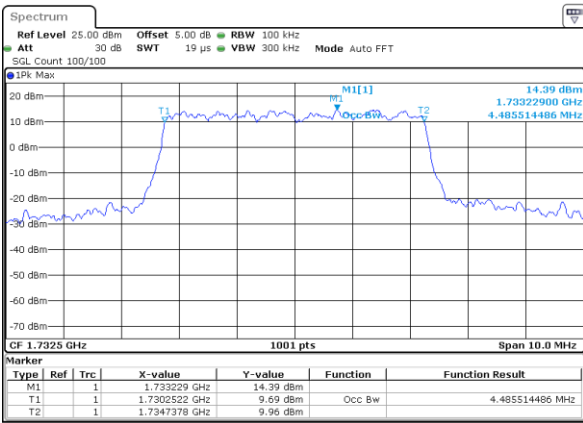

LTE Band 4

Lowest Channel / 5MHz / QPSK

Date: 16 AUG 2017 20:34:05

Lowest Channel / 5MHz / 16QAM

Date: 16 AUG 2017 20:34:16

Middle Channel / 5MHz / QPSK

Date: 16 AUG 2017 20:41:12

Middle Channel / 5MHz / 16QAM

Date: 16 AUG 2017 20:41:23

Highest Channel / 5MHz / QPSK

Date: 16 AUG 2017 20:43:46

Highest Channel / 5MHz / 16QAM

Date: 16 AUG 2017 20:43:56

LTE Band 4

Lowest Channel / 10MHz / QPSK

Date: 16 AUG 2017 22:22:41