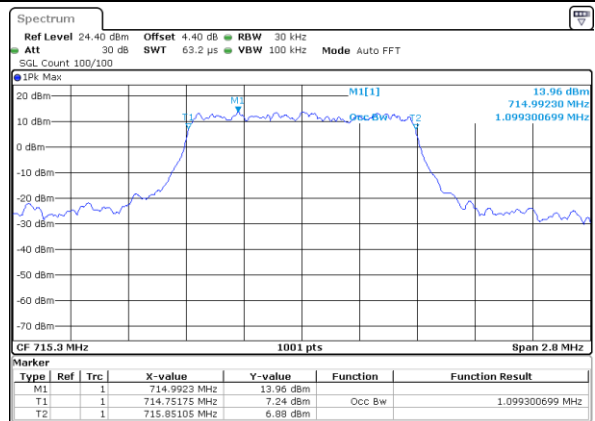

Highest Channel / 20MHz / QPSK

Date: 17 AUG 2017 11:42:34

Highest Channel / 20MHz / 16QAM

Date: 17 AUG 2017 11:42:55

LTE Band 12

Lowest Channel / 1.4MHz / QPSK

Date: 18 AUG 2017 09:12:21

Lowest Channel / 1.4MHz / 16QAM

Date: 18 AUG 2017 09:12:31

Middle Channel / 1.4MHz / QPSK

Date: 18 AUG 2017 09:12:51

Middle Channel / 1.4MHz / 16QAM

Date: 18 AUG 2017 09:12:41

Highest Channel / 1.4MHz / QPSK

Date: 18 AUG 2017 09:13:01

Highest Channel / 1.4MHz / 16QAM

Date: 18 AUG 2017 09:13:11

LTE Band 12

Lowest Channel / 3MHz / QPSK

Date: 18 AUG 2017 09:28:45

Lowest Channel / 3MHz / 16QAM

Date: 18 AUG 2017 09:28:55

Middle Channel / 3MHz / QPSK

Date: 18 AUG 2017 09:29:15