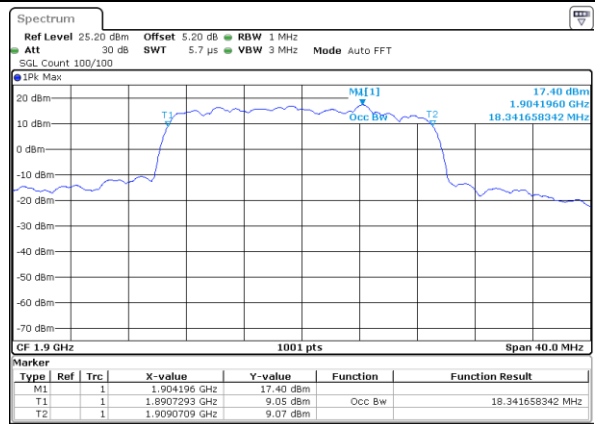

LTE Band 2

Lowest Channel / 20MHz / QPSK

Date: 17 AUG 2017 20:39:14

Lowest Channel / 20MHz / 16QAM

Date: 17 AUG 2017 20:39:24

Middle Channel / 20MHz / QPSK

Date: 17 AUG 2017 20:48:13

Middle Channel / 20MHz / 16QAM

Date: 17 AUG 2017 20:48:23

Highest Channel / 20MHz / QPSK

Date: 17 AUG 2017 20:48:42

Highest Channel / 20MHz / 16QAM

Date: 17 AUG 2017 20:48:52

LTE Band 4

Lowest Channel / 1.4MHz / QPSK

Date: 16 AUG 2017 20:00:36