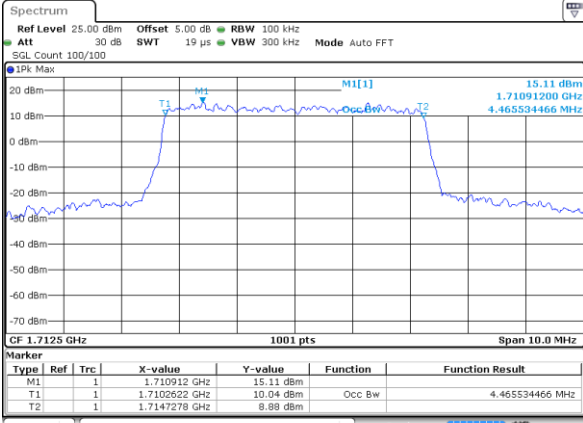

Date: 16 AUG 2017 20:10:15

Highest Channel / 1.4MHz / 16QAM

Date: 16 AUG 2017 20:10:26

LTE Band 4

Lowest Channel / 3MHz / QPSK

Date: 16 AUG 2017 20:17:21

Lowest Channel / 3MHz / 16QAM

Date: 16 AUG 2017 20:17:31

Middle Channel / 3MHz / QPSK

Date: 16 AUG 2017 20:24:26

Middle Channel / 3MHz / 16QAM

Date: 16 AUG 2017 20:24:37

Highest Channel / 3MHz / QPSK

Date: 16 AUG 2017 20:26:59

Highest Channel / 3MHz / 16QAM

Date: 16 AUG 2017 20:27:10

LTE Band 4

Lowest Channel / 5MHz / QPSK

Date: 16 AUG 2017 20:34:05

Lowest Channel / 5MHz / 16QAM

Date: 16 AUG 2017 20:34:16

Middle Channel / 5MHz / QPSK

Date: 16 AUG 2017 20:41:12

Middle Channel / 5MHz / 16QAM