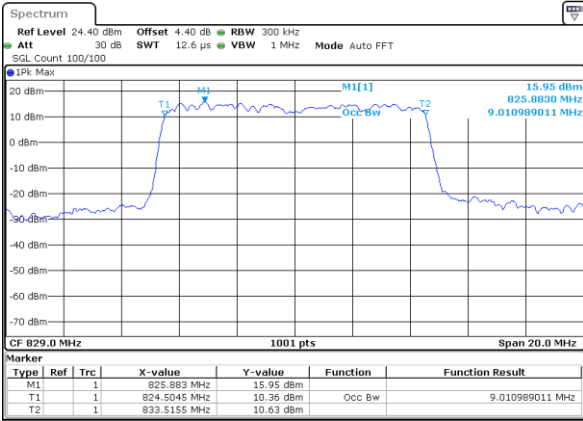

Date: 17 AUG 2017 10:17:47

Highest Channel / 5MHz / 16QAM

Date: 17 AUG 2017 10:17:58

LTE Band 5

Lowest Channel / 10MHz / QPSK

Date: 17 AUG 2017 10:26:52

Lowest Channel / 10MHz / 16QAM

Date: 17 AUG 2017 10:27:03

Middle Channel / 10MHz / QPSK

Date: 17 AUG 2017 10:35:57

Middle Channel / 10MHz / 16QAM

Date: 17 AUG 2017 10:36:07

Highest Channel / 10MHz / QPSK

Date: 17 AUG 2017 10:38:29

Highest Channel / 10MHz / 16QAM

Date: 17 AUG 2017 10:38:40