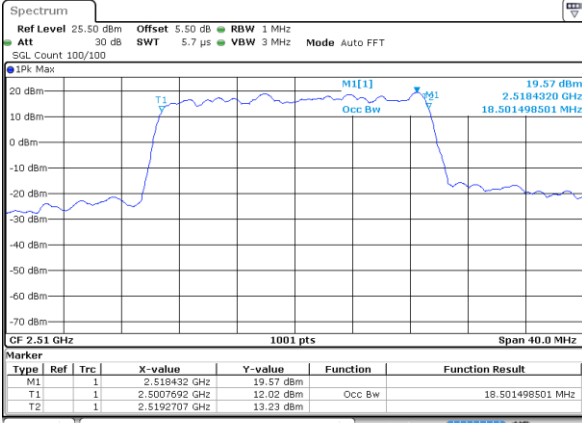

Highest Channel / 10MHz / 16QAM

Date: 17 AUG 2017 11:12:41

LTE Band 7

Lowest Channel / 15MHz / QPSK

Date: 17 AUG 2017 11:24:30

Lowest Channel / 15MHz / 16QAM

Date: 17 AUG 2017 11:24:50

Middle Channel / 15MHz / QPSK

Date: 17 AUG 2017 11:25:31

Middle Channel / 15MHz / 16QAM

Date: 17 AUG 2017 11:25:10

Highest Channel / 15MHz / QPSK

Date: 17 AUG 2017 11:25:52

Highest Channel / 15MHz / 16QAM

Date: 17 AUG 2017 11:26:16

LTE Band 7

Lowest Channel / 20MHz / QPSK

Date: 17 AUG 2017 11:41:04

Lowest Channel / 20MHz / 16QAM

Date: 17 AUG 2017 11:41:24

Middle Channel / 20MHz / QPSK

Date: 17 AUG 2017 11:42:14

Middle Channel / 20MHz / 16QAM

Date: 17 AUG 2017 11:41:49