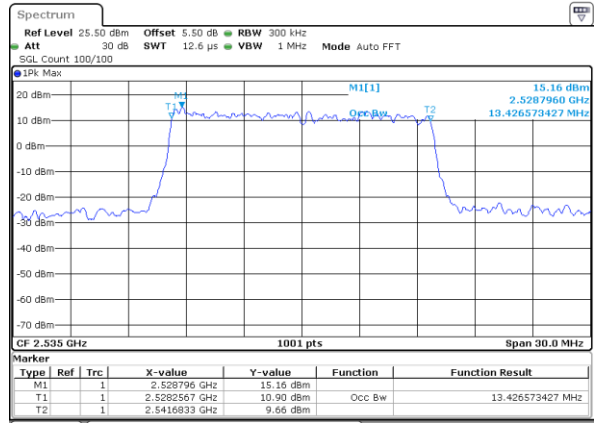

Lowest Channel / 10MHz / 16QAM

Date: 17 AUG 2017 11:11:16

Middle Channel / 10MHz / QPSK

Date: 17 AUG 2017 11:11:57

Middle Channel / 10MHz / 16QAM

Date: 17 AUG 2017 11:11:36

Highest Channel / 10MHz / QPSK

Date: 17 AUG 2017 11:12:18

Highest Channel / 10MHz / 16QAM

Date: 17 AUG 2017 11:12:41

LTE Band 7

Lowest Channel / 15MHz / QPSK

Date: 17 AUG 2017 11:24:30

Lowest Channel / 15MHz / 16QAM

Date: 17 AUG 2017 11:24:50

Middle Channel / 15MHz / QPSK

Date: 17 AUG 2017 11:25:31

Middle Channel / 15MHz / 16QAM

Date: 17 AUG 2017 11:25:10

Highest Channel / 15MHz / QPSK

Date: 17 AUG 2017 11:25:52

Highest Channel / 15MHz / 16QAM

Date: 17 AUG 2017 11:26:16

LTE Band 7