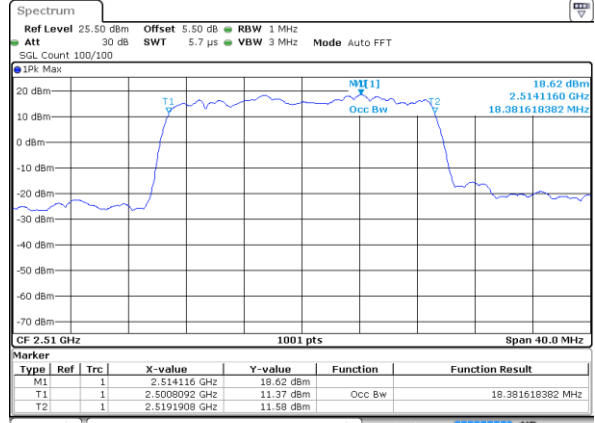

Highest Channel / 10MHz / 16QAM

Date: 17 AUG 2017 11:12:41

LTE Band 7

Lowest Channel / 15MHz / QPSK

Date: 17 AUG 2017 11:24:30

Lowest Channel / 15MHz / 16QAM

Date: 17 AUG 2017 11:24:50

Middle Channel / 15MHz / QPSK

Date: 17 AUG 2017 11:25:31

Middle Channel / 15MHz / 16QAM

Date: 17 AUG 2017 11:25:10

Highest Channel / 15MHz / QPSK

Date: 17 AUG 2017 11:25:52

Highest Channel / 15MHz / 16QAM

Date: 17 AUG 2017 11:26:16

LTE Band 7

Lowest Channel / 20MHz / QPSK

Date: 17 AUG 2017 11:41:04

Lowest Channel / 20MHz / 16QAM

Date: 17 AUG 2017 11:41:24

Middle Channel / 20MHz / QPSK

Date: 17 AUG 2017 11:42:14

Middle Channel / 20MHz / 16QAM

Date: 17 AUG 2017 11:41:49