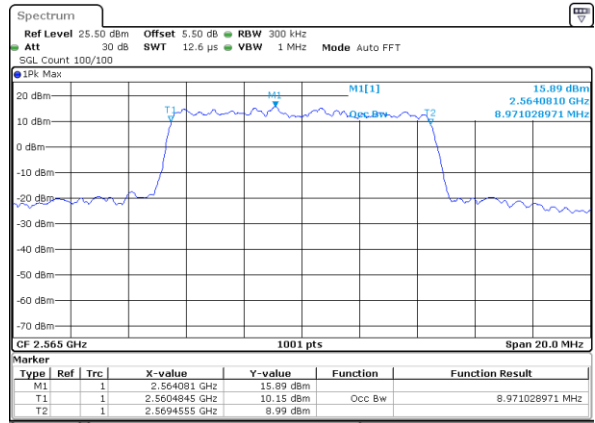

Date: 17 AUG 2017 10:54:28

Highest Channel / 5MHz / QPSK

Date: 17 AUG 2017 10:55:12

Highest Channel / 5MHz / 16QAM

Date: 17 AUG 2017 10:55:32

LTE Band 7

Lowest Channel / 10MHz / QPSK

Date: 17 AUG 2017 11:04:56

Lowest Channel / 10MHz / 16QAM

Date: 17 AUG 2017 11:11:16

Middle Channel / 10MHz / QPSK

Date: 17 AUG 2017 11:11:57

Middle Channel / 10MHz / 16QAM

Date: 17 AUG 2017 11:11:36

Highest Channel / 10MHz / QPSK

Date: 17 AUG 2017 11:12:18

Highest Channel / 10MHz / 16QAM

Date: 17 AUG 2017 11:12:41

LTE Band 7

Lowest Channel / 15MHz / QPSK

Date: 17 AUG 2017 11:24:30

Lowest Channel / 15MHz / 16QAM

Date: 17 AUG 2017 11:24:50

Middle Channel / 15MHz / QPSK