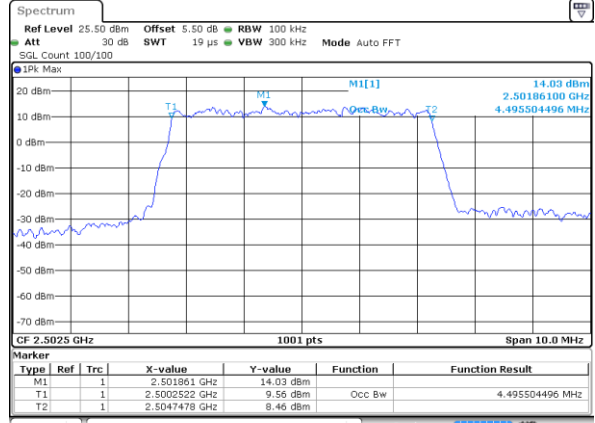

Date: 17 AUG 2017 10:17:47

Highest Channel / 5MHz / 16QAM

Date: 17 AUG 2017 10:17:58

LTE Band 5

Lowest Channel / 10MHz / QPSK

Date: 17 AUG 2017 10:26:52

Lowest Channel / 10MHz / 16QAM

Date: 17 AUG 2017 10:27:03

Middle Channel / 10MHz / QPSK

Date: 17 AUG 2017 10:35:57

Middle Channel / 10MHz / 16QAM

Date: 17 AUG 2017 10:36:07

Highest Channel / 10MHz / QPSK

Date: 17 AUG 2017 10:38:29

Highest Channel / 10MHz / 16QAM

Date: 17 AUG 2017 10:38:40

LTE Band 7

Lowest Channel / 5MHz / QPSK

Date: 17 AUG 2017 10:53:35

Lowest Channel / 5MHz / 16QAM

Date: 17 AUG 2017 10:54:07

Middle Channel / 5MHz / QPSK

Date: 17 AUG 2017 10:54:51

Middle Channel / 5MHz / 16QAM