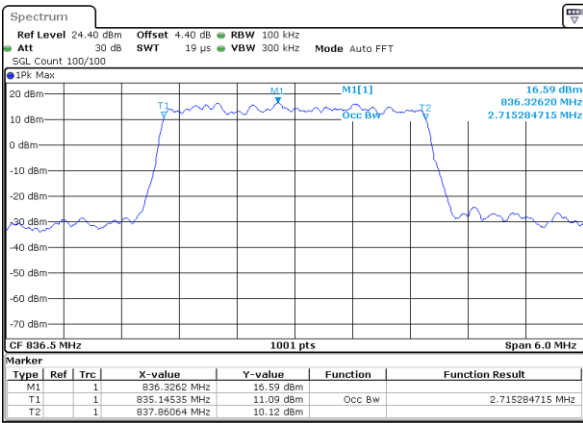

Date: 17 AUG 2017 09:37:27

LTE Band 5

Lowest Channel / 3MHz / QPSK

Date: 17 AUG 2017 09:45:24

Lowest Channel / 3MHz / 16QAM

Date: 17 AUG 2017 09:45:35

Middle Channel / 3MHz / QPSK

Date: 17 AUG 2017 09:54:30

Middle Channel / 3MHz / 16QAM

Date: 17 AUG 2017 09:54:41

Highest Channel / 3MHz / QPSK

Date: 17 AUG 2017 09:57:03

Highest Channel / 3MHz / 16QAM

Date: 17 AUG 2017 09:57:14

LTE Band 5

Lowest Channel / 5MHz / QPSK