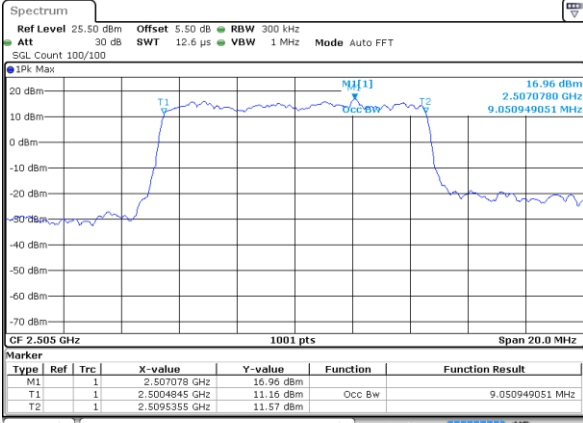

LTE Band 7

Lowest Channel / 5MHz / QPSK

Date: 17 AUG 2017 10:53:35

Lowest Channel / 5MHz / 16QAM

Date: 17 AUG 2017 10:54:07

Middle Channel / 5MHz / QPSK

Date: 17 AUG 2017 10:54:51

Middle Channel / 5MHz / 16QAM

Date: 17 AUG 2017 10:54:28

Highest Channel / 5MHz / QPSK

Date: 17 AUG 2017 10:55:12

Highest Channel / 5MHz / 16QAM

Date: 17 AUG 2017 10:55:32

LTE Band 7

Lowest Channel / 10MHz / QPSK

Date: 17 AUG 2017 11:04:56

Lowest Channel / 10MHz / 16QAM

Date: 17 AUG 2017 11:11:16

Middle Channel / 10MHz / QPSK

Date: 17 AUG 2017 11:11:57

Middle Channel / 10MHz / 16QAM

Date: 17 AUG 2017 11:11:36

Highest Channel / 10MHz / QPSK

Date: 17 AUG 2017 11:12:18