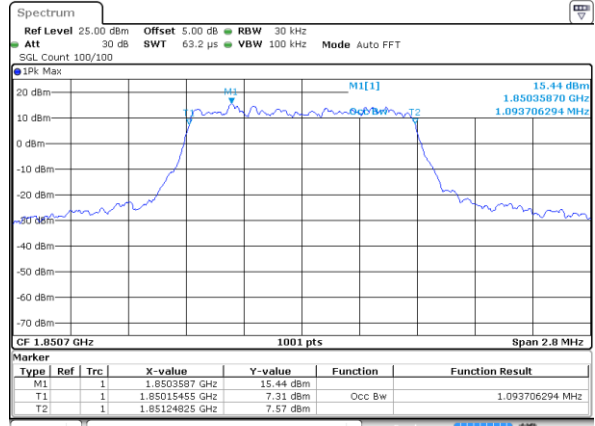

Date: 18 AUG 2017 11:12:38

Highest Channel / 5MHz / QPSK

Date: 18 AUG 2017 11:14:56

Highest Channel / 5MHz / 16QAM

Date: 18 AUG 2017 11:15:06

LTE Band 13

Middle Channel / 10MHz / QPSK

Date: 18 AUG 2017 11:25:42

Middle Channel / 10MHz / 16QAM

Date: 18 AUG 2017 11:25:52

LTE Band 25

Lowest Channel / 1.4MHz / QPSK

Date: 17 AUG 2017 19:37:52

Lowest Channel / 1.4MHz / 16QAM

Date: 17 AUG 2017 19:38:13

Middle Channel / 1.4MHz / QPSK

Date: 17 AUG 2017 19:52:16

Middle Channel / 1.4MHz / 16QAM

Date: 17 AUG 2017 19:52:37

Highest Channel / 1.4MHz / QPSK

Date: 17 AUG 2017 19:56:06

Highest Channel / 1.4MHz / 16QAM

Date: 17 AUG 2017 19:56:28

LTE Band 25