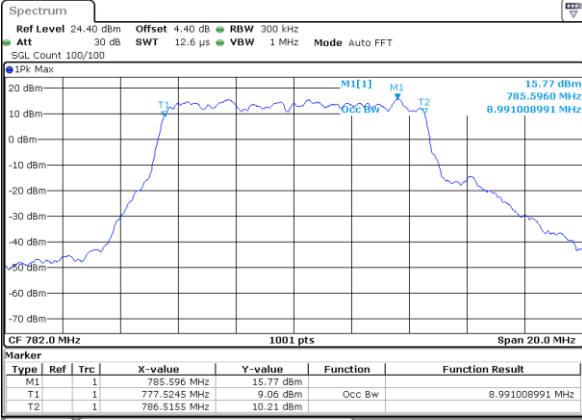

LTE Band 13

Lowest Channel / 5MHz / QPSK

Date: 18 AUG 2017 11:03:40

Lowest Channel / 5MHz / 16QAM

Date: 18 AUG 2017 11:03:30

Middle Channel / 5MHz / QPSK

Date: 18 AUG 2017 11:12:28

Middle Channel / 5MHz / 16QAM

Date: 18 AUG 2017 11:12:38

Highest Channel / 5MHz / QPSK

Date: 18 AUG 2017 11:14:56

Highest Channel / 5MHz / 16QAM

Date: 18 AUG 2017 11:15:06

LTE Band 13

Middle Channel / 10MHz / QPSK

Date: 18 AUG 2017 11:25:42

Middle Channel / 10MHz / 16QAM

Date: 18 AUG 2017 11:25:52

LTE Band 25

Lowest Channel / 1.4MHz / QPSK

Date: 17 AUG 2017 19:37:52

Lowest Channel / 1.4MHz / 16QAM

Date: 17 AUG 2017 19:38:13

Middle Channel / 1.4MHz / QPSK