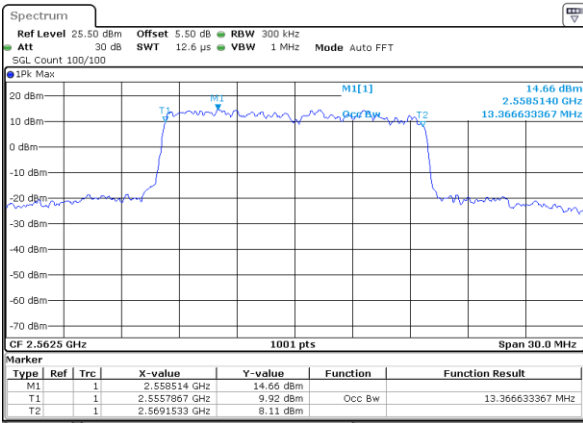

Lowest Channel / 10MHz / 16QAM

Date: 17 AUG 2017 11:11:16

Middle Channel / 10MHz / QPSK

Date: 17 AUG 2017 11:11:57

Middle Channel / 10MHz / 16QAM

Date: 17 AUG 2017 11:11:36

Highest Channel / 10MHz / QPSK

Date: 17 AUG 2017 11:12:18

Highest Channel / 10MHz / 16QAM

Date: 17 AUG 2017 11:12:41

LTE Band 7

Lowest Channel / 15MHz / QPSK

Date: 17 AUG 2017 11:24:30

Lowest Channel / 15MHz / 16QAM

Date: 17 AUG 2017 11:24:50

Middle Channel / 15MHz / QPSK

Date: 17 AUG 2017 11:25:31

Middle Channel / 15MHz / 16QAM

Date: 17 AUG 2017 11:25:10

Highest Channel / 15MHz / QPSK

Date: 17 AUG 2017 11:25:52

Highest Channel / 15MHz / 16QAM

Date: 17 AUG 2017 11:26:16

LTE Band 7