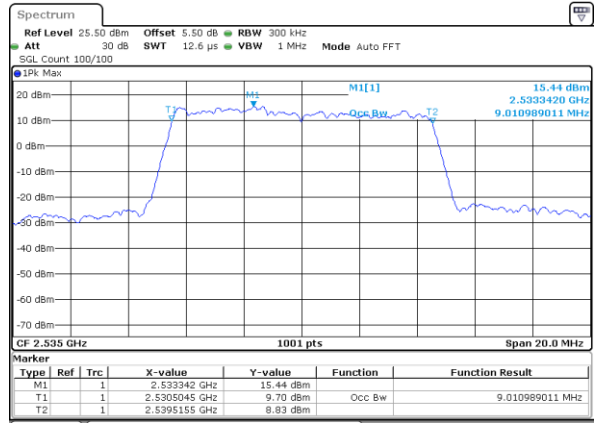

Date: 17 AUG 2017 10:54:28

Highest Channel / 5MHz / QPSK

Date: 17 AUG 2017 10:55:12

Highest Channel / 5MHz / 16QAM

Date: 17 AUG 2017 10:55:32

LTE Band 7

Lowest Channel / 10MHz / QPSK

Date: 17 AUG 2017 11:04:56

Lowest Channel / 10MHz / 16QAM

Date: 17 AUG 2017 11:11:16

Middle Channel / 10MHz / QPSK

Date: 17 AUG 2017 11:11:57

Middle Channel / 10MHz / 16QAM

Date: 17 AUG 2017 11:11:36

Highest Channel / 10MHz / QPSK

Date: 17 AUG 2017 11:12:18

Highest Channel / 10MHz / 16QAM

Date: 17 AUG 2017 11:12:41

LTE Band 7

Lowest Channel / 15MHz / QPSK

Date: 17 AUG 2017 11:24:30

Lowest Channel / 15MHz / 16QAM

Date: 17 AUG 2017 11:24:50

Middle Channel / 15MHz / QPSK