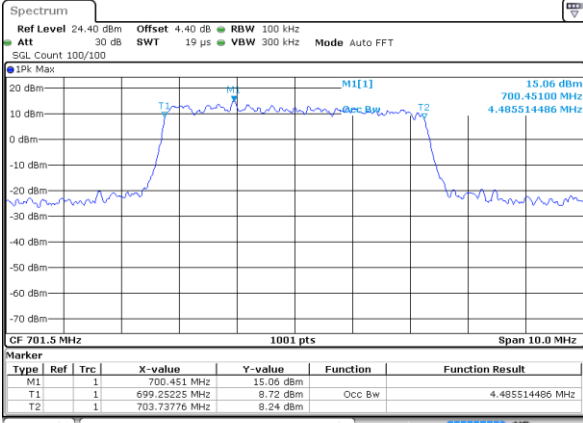

Date: 18 AUG 2017 09:13:11

LTE Band 12

Lowest Channel / 3MHz / QPSK

Date: 18 AUG 2017 09:28:45

Lowest Channel / 3MHz / 16QAM

Date: 18 AUG 2017 09:28:55

Middle Channel / 3MHz / QPSK

Date: 18 AUG 2017 09:29:15

Middle Channel / 3MHz / 16QAM

Date: 18 AUG 2017 09:29:05

Highest Channel / 3MHz / QPSK

Date: 18 AUG 2017 09:29:25

Highest Channel / 3MHz / 16QAM

Date: 18 AUG 2017 09:29:35

LTE Band 12

Lowest Channel / 5MHz / QPSK

Date: 18 AUG 2017 09:45:08

Lowest Channel / 5MHz / 16QAM

Date: 18 AUG 2017 09:45:18

Middle Channel / 5MHz / QPSK

Date: 18 AUG 2017 09:45:38

Middle Channel / 5MHz / 16QAM

Date: 18 AUG 2017 09:45:28

Highest Channel / 5MHz / QPSK