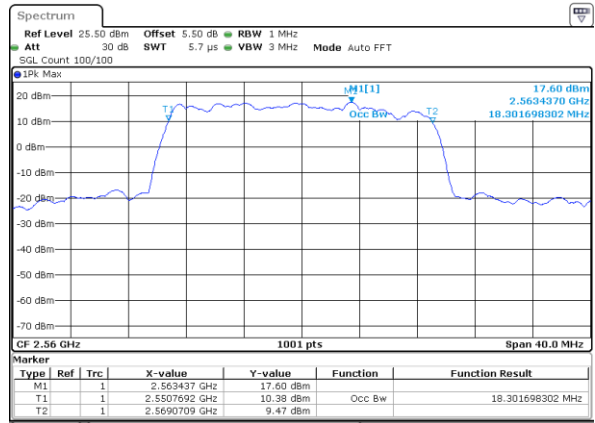

Date: 17 AUG 2017 11:25:31

Middle Channel / 15MHz / 16QAM

Date: 17 AUG 2017 11:25:10

Highest Channel / 15MHz / QPSK

Date: 17 AUG 2017 11:25:52

Highest Channel / 15MHz / 16QAM

Date: 17 AUG 2017 11:26:16

LTE Band 7

Lowest Channel / 20MHz / QPSK

Date: 17 AUG 2017 11:41:04

Lowest Channel / 20MHz / 16QAM

Date: 17 AUG 2017 11:41:24

Middle Channel / 20MHz / QPSK

Date: 17 AUG 2017 11:42:14

Middle Channel / 20MHz / 16QAM

Date: 17 AUG 2017 11:41:49

Highest Channel / 20MHz / QPSK

Date: 17 AUG 2017 11:42:34

Highest Channel / 20MHz / 16QAM

Date: 17 AUG 2017 11:42:55

LTE Band 12

Lowest Channel / 1.4MHz / QPSK

Date: 18 AUG 2017 09:12:21

Lowest Channel / 1.4MHz / 16QAM