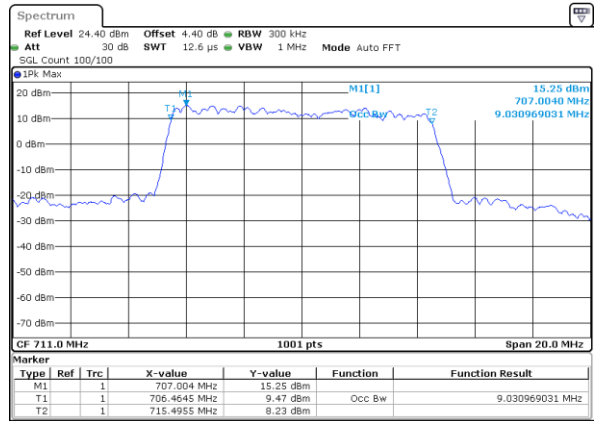

Date: 18 AUG 2017 09:45:48

Highest Channel / 5MHz / 16QAM

Date: 18 AUG 2017 09:45:58

LTE Band 12

Lowest Channel / 10MHz / QPSK

Date: 18 AUG 2017 10:01:31

Lowest Channel / 10MHz / 16QAM

Date: 18 AUG 2017 10:01:41

Middle Channel / 10MHz / QPSK

Date: 18 AUG 2017 10:02:01

Middle Channel / 10MHz / 16QAM

Date: 18 AUG 2017 10:01:51

Highest Channel / 10MHz / QPSK

Date: 18 AUG 2017 10:02:11

Highest Channel / 10MHz / 16QAM

Date: 18 AUG 2017 10:02:21

LTE Band 13

Lowest Channel / 5MHz / QPSK

Date: 18 AUG 2017 11:03:40

Lowest Channel / 5MHz / 16QAM

Date: 18 AUG 2017 11:03:30

Middle Channel / 5MHz / QPSK

Date: 18 AUG 2017 11:12:28

Middle Channel / 5MHz / 16QAM