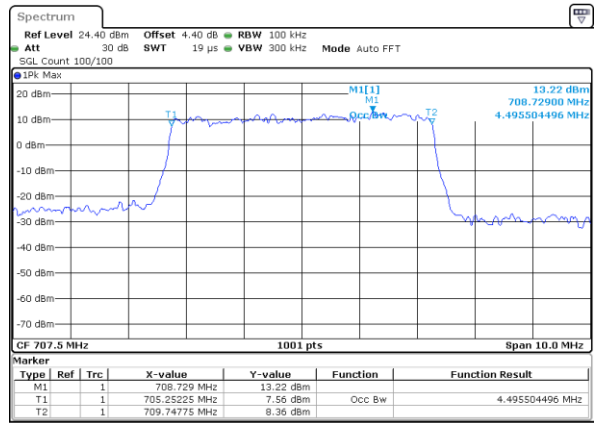

Middle Channel / 3MHz / 16QAM

Date: 18 AUG 2017 09:29:05

Highest Channel / 3MHz / QPSK

Date: 18 AUG 2017 09:29:25

Highest Channel / 3MHz / 16QAM

Date: 18 AUG 2017 09:29:35

LTE Band 12

Lowest Channel / 5MHz / QPSK

Date: 18 AUG 2017 09:45:08

Lowest Channel / 5MHz / 16QAM

Date: 18 AUG 2017 09:45:18

Middle Channel / 5MHz / QPSK

Date: 18 AUG 2017 09:45:38

Middle Channel / 5MHz / 16QAM

Date: 18 AUG 2017 09:45:28

Highest Channel / 5MHz / QPSK

Date: 18 AUG 2017 09:45:48

Highest Channel / 5MHz / 16QAM

Date: 18 AUG 2017 09:45:58

LTE Band 12

Lowest Channel / 10MHz / QPSK

Date: 18 AUG 2017 10:01:31

Lowest Channel / 10MHz / 16QAM

Date: 18 AUG 2017 10:01:41