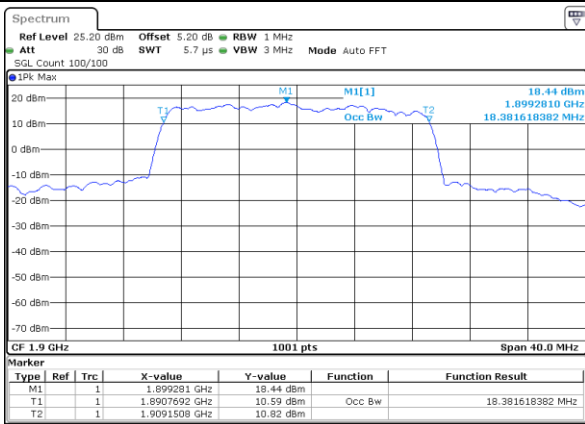

LTE Band 2

Lowest Channel / 20MHz / QPSK

Date: 17 AUG 2017 20:39:14

Lowest Channel / 20MHz / 16QAM

Date: 17 AUG 2017 20:39:24

Middle Channel / 20MHz / QPSK

Date: 17 AUG 2017 20:48:13

Middle Channel / 20MHz / 16QAM

Date: 17 AUG 2017 20:48:23

Highest Channel / 20MHz / QPSK

Date: 17 AUG 2017 20:48:42

Highest Channel / 20MHz / 16QAM

Date: 17 AUG 2017 20:48:52

LTE Band 4

Lowest Channel / 1.4MHz / QPSK

Date: 16 AUG 2017 20:00:36