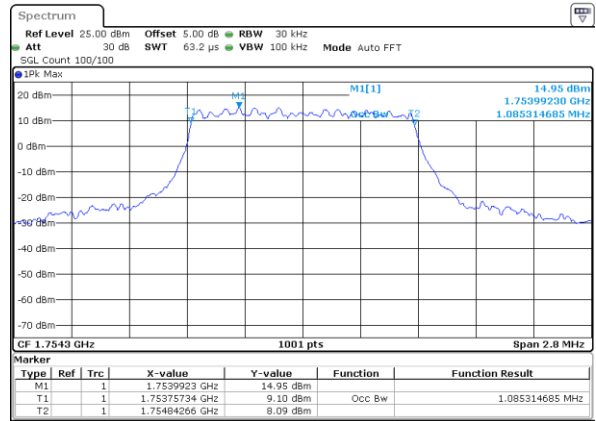

Lowest Channel / 1.4MHz / 16QAM

Date: 16 AUG 2017 20:00:47

Middle Channel / 1.4MHz / QPSK

Date: 16 AUG 2017 20:07:42

Middle Channel / 1.4MHz / 16QAM

Date: 16 AUG 2017 20:07:52

Highest Channel / 1.4MHz / QPSK

Date: 16 AUG 2017 20:10:15

Highest Channel / 1.4MHz / 16QAM

Date: 16 AUG 2017 20:10:26

LTE Band 4

Lowest Channel / 3MHz / QPSK

Date: 16 AUG 2017 20:17:21

Lowest Channel / 3MHz / 16QAM

Date: 16 AUG 2017 20:17:31