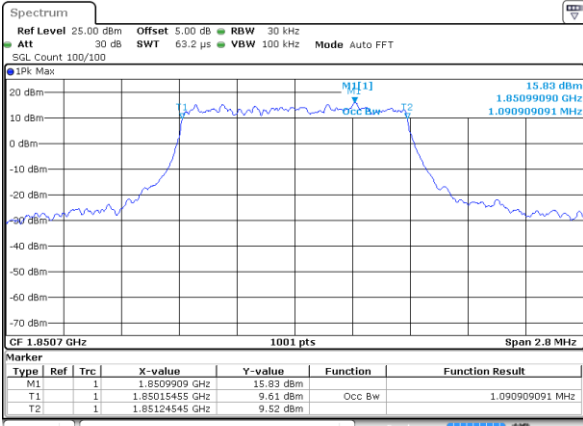

Date: 18 AUG 2017 11:12:38

Highest Channel / 5MHz / QPSK

Date: 18 AUG 2017 11:14:56

Highest Channel / 5MHz / 16QAM

Date: 18 AUG 2017 11:15:06

LTE Band 13

Middle Channel / 10MHz / QPSK

Date: 18 AUG 2017 11:25:42

Middle Channel / 10MHz / 16QAM

Date: 18 AUG 2017 11:25:52

LTE Band 25

Lowest Channel / 1.4MHz / QPSK

Date: 17 AUG 2017 19:37:52

Lowest Channel / 1.4MHz / 16QAM

Date: 17 AUG 2017 19:38:13

Middle Channel / 1.4MHz / QPSK

Date: 17 AUG 2017 19:52:16

Middle Channel / 1.4MHz / 16QAM

Date: 17 AUG 2017 19:52:37

Highest Channel / 1.4MHz / QPSK

Date: 17 AUG 2017 19:56:06

Highest Channel / 1.4MHz / 16QAM

Date: 17 AUG 2017 19:56:28

LTE Band 25