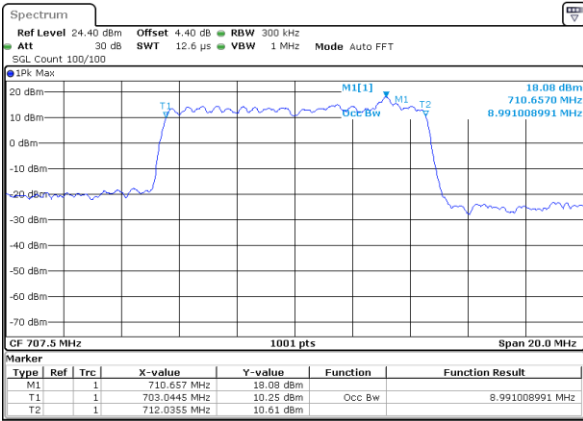

Date: 18 AUG 2017 09:45:08

Lowest Channel / 5MHz / 16QAM

Date: 18 AUG 2017 09:45:18

Middle Channel / 5MHz / QPSK

Date: 18 AUG 2017 09:45:38

Middle Channel / 5MHz / 16QAM

Date: 18 AUG 2017 09:45:28

Highest Channel / 5MHz / QPSK

Date: 18 AUG 2017 09:45:48

Highest Channel / 5MHz / 16QAM

Date: 18 AUG 2017 09:45:58

LTE Band 12

Lowest Channel / 10MHz / QPSK

Date: 18 AUG 2017 10:01:31

Lowest Channel / 10MHz / 16QAM

Date: 18 AUG 2017 10:01:41

Middle Channel / 10MHz / QPSK

Date: 18 AUG 2017 10:02:01

Middle Channel / 10MHz / 16QAM

Date: 18 AUG 2017 10:01:51

Highest Channel / 10MHz / QPSK

Date: 18 AUG 2017 10:02:11

Highest Channel / 10MHz / 16QAM

Date: 18 AUG 2017 10:02:21