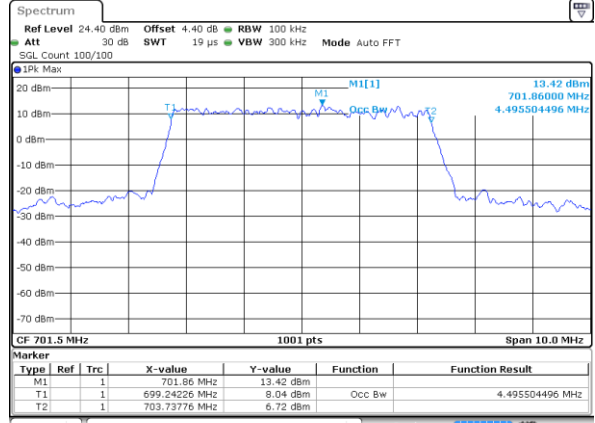

Lowest Channel / 5MHz / 16QAM

Date: 18 AUG 2017 09:45:18