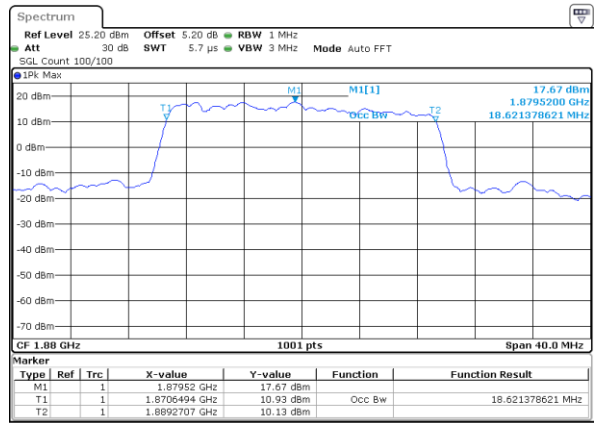

LTE Band 2

Lowest Channel / 20MHz / QPSK

Date: 17 AUG 2017 20:39:14

Lowest Channel / 20MHz / 16QAM

Date: 17 AUG 2017 20:39:24

Middle Channel / 20MHz / QPSK

Date: 17 AUG 2017 20:48:13

Middle Channel / 20MHz / 16QAM

Date: 17 AUG 2017 20:48:23

Highest Channel / 20MHz / QPSK

Date: 17 AUG 2017 20:48:42

Highest Channel / 20MHz / 16QAM

Date: 17 AUG 2017 20:48:52

LTE Band 4

Lowest Channel / 1.4MHz / QPSK

Date: 16 AUG 2017 20:00:36