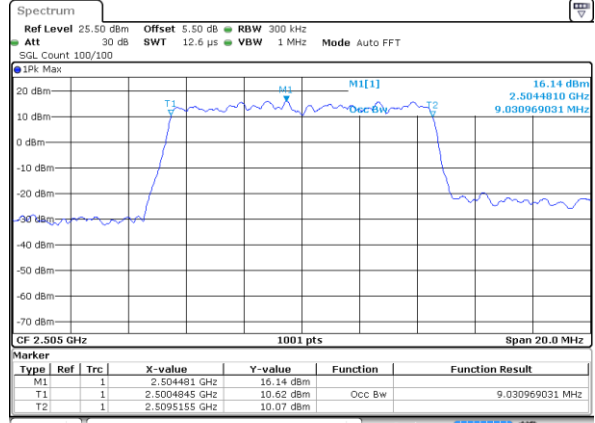

LTE Band 7

Lowest Channel / 5MHz / QPSK

Date: 17 AUG 2017 10:53:35

Lowest Channel / 5MHz / 16QAM

Date: 17 AUG 2017 10:54:07

Middle Channel / 5MHz / QPSK

Date: 17 AUG 2017 10:54:51

Middle Channel / 5MHz / 16QAM

Date: 17 AUG 2017 10:54:28

Highest Channel / 5MHz / QPSK

Date: 17 AUG 2017 10:55:12

Highest Channel / 5MHz / 16QAM

Date: 17 AUG 2017 10:55:32

LTE Band 7

Lowest Channel / 10MHz / QPSK

Date: 17 AUG 2017 11:04:56

Lowest Channel / 10MHz / 16QAM

Date: 17 AUG 2017 11:11:16

Middle Channel / 10MHz / QPSK

Date: 17 AUG 2017 11:11:57

Middle Channel / 10MHz / 16QAM

Date: 17 AUG 2017 11:11:36

Highest Channel / 10MHz / QPSK

Date: 17 AUG 2017 11:12:18