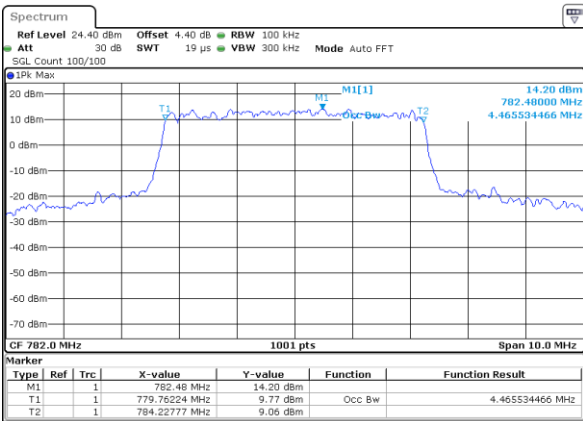

LTE Band 13

Lowest Channel / 5MHz / QPSK

Date: 18 AUG 2017 11:03:40

Lowest Channel / 5MHz / 16QAM

Date: 18 AUG 2017 11:03:30

Middle Channel / 5MHz / QPSK

Date: 18 AUG 2017 11:12:28

Middle Channel / 5MHz / 16QAM

Date: 18 AUG 2017 11:12:38

Highest Channel / 5MHz / QPSK

Date: 18 AUG 2017 11:14:56

Highest Channel / 5MHz / 16QAM

Date: 18 AUG 2017 11:15:06

LTE Band 13

Middle Channel / 10MHz / QPSK

Date: 18 AUG 2017 11:25:42