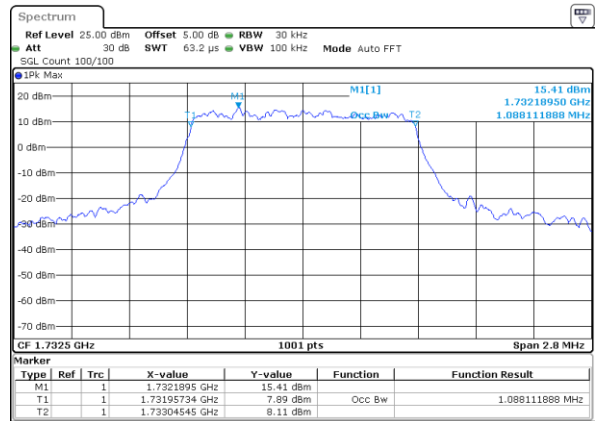

Date: 17 AUG 2017 20:48:23

Highest Channel / 20MHz / QPSK

Date: 17 AUG 2017 20:48:42

Highest Channel / 20MHz / 16QAM

Date: 17 AUG 2017 20:48:52

LTE Band 4

Lowest Channel / 1.4MHz / QPSK

Date: 16 AUG 2017 20:00:36

Lowest Channel / 1.4MHz / 16QAM

Date: 16 AUG 2017 20:00:47

Middle Channel / 1.4MHz / QPSK

Date: 16 AUG 2017 20:07:42

Middle Channel / 1.4MHz / 16QAM

Date: 16 AUG 2017 20:07:52

Highest Channel / 1.4MHz / QPSK

Date: 16 AUG 2017 20:10:15

Highest Channel / 1.4MHz / 16QAM

Date: 16 AUG 2017 20:10:26

LTE Band 4

Lowest Channel / 3MHz / QPSK

Date: 16 AUG 2017 20:17:21

Lowest Channel / 3MHz / 16QAM

Date: 16 AUG 2017 20:17:31