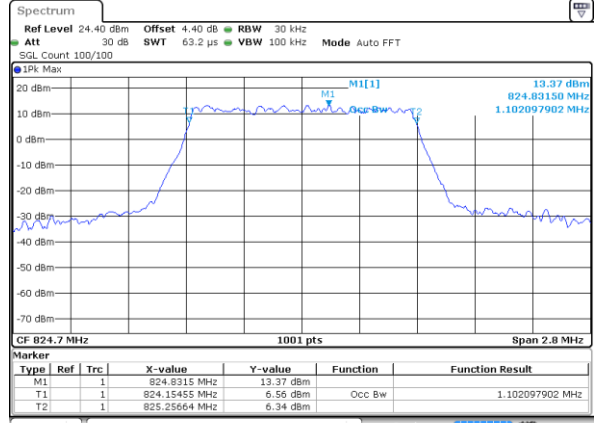

Highest Channel / 20MHz / QPSK

Date: 16 AUG 2017 23:05:49

Highest Channel / 20MHz / 16QAM

Date: 16 AUG 2017 23:05:59

LTE Band 5

Lowest Channel / 1.4MHz / QPSK

Date: 17 AUG 2017 09:28:33

Lowest Channel / 1.4MHz / 16QAM