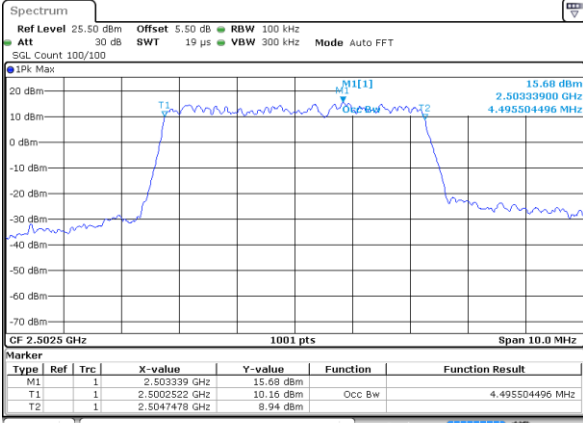

Date: 17 AUG 2017 10:17:47

Highest Channel / 5MHz / 16QAM

Date: 17 AUG 2017 10:17:58

LTE Band 5

Lowest Channel / 10MHz / QPSK

Date: 17 AUG 2017 10:26:52

Lowest Channel / 10MHz / 16QAM

Date: 17 AUG 2017 10:27:03

Middle Channel / 10MHz / QPSK

Date: 17 AUG 2017 10:35:57

Middle Channel / 10MHz / 16QAM

Date: 17 AUG 2017 10:36:07

Highest Channel / 10MHz / QPSK

Date: 17 AUG 2017 10:38:29

Highest Channel / 10MHz / 16QAM

Date: 17 AUG 2017 10:38:40

LTE Band 7

Lowest Channel / 5MHz / QPSK

Date: 17 AUG 2017 10:53:35

Lowest Channel / 5MHz / 16QAM

Date: 17 AUG 2017 10:54:07

Middle Channel / 5MHz / QPSK

Date: 17 AUG 2017 10:54:51

Middle Channel / 5MHz / 16QAM