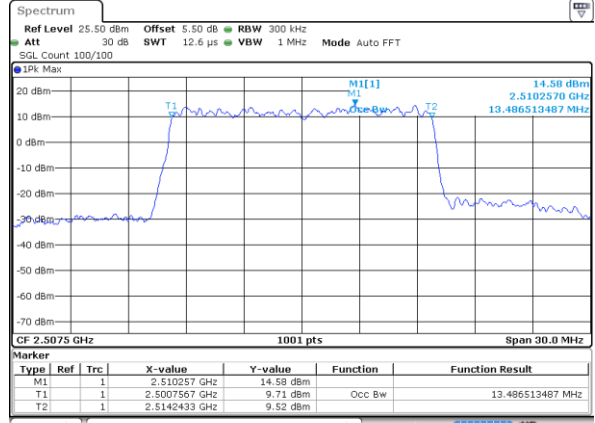

Highest Channel / 10MHz / 16QAM

Date: 17 AUG 2017 11:12:41

LTE Band 7

Lowest Channel / 15MHz / QPSK

Date: 17 AUG 2017 11:24:30

Lowest Channel / 15MHz / 16QAM

Date: 17 AUG 2017 11:24:50

Middle Channel / 15MHz / QPSK

Date: 17 AUG 2017 11:25:31

Middle Channel / 15MHz / 16QAM

Date: 17 AUG 2017 11:25:10

Highest Channel / 15MHz / QPSK

Date: 17 AUG 2017 11:25:52

Highest Channel / 15MHz / 16QAM

Date: 17 AUG 2017 11:26:16

LTE Band 7