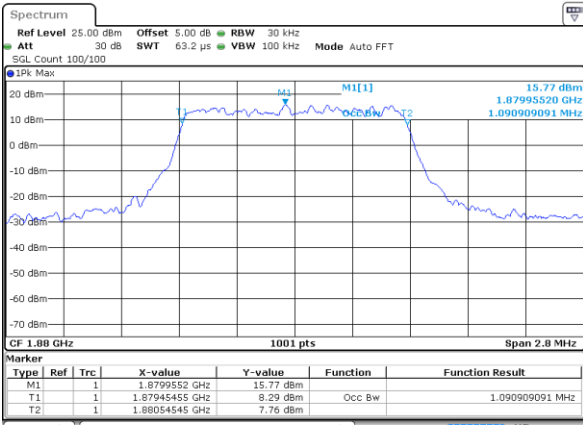

Date: 18 AUG 2017 11:12:38

Highest Channel / 5MHz / QPSK

Date: 18 AUG 2017 11:14:56

Highest Channel / 5MHz / 16QAM

Date: 18 AUG 2017 11:15:06

LTE Band 13

Middle Channel / 10MHz / QPSK

Date: 18 AUG 2017 11:25:42

Middle Channel / 10MHz / 16QAM

Date: 18 AUG 2017 11:25:52

LTE Band 25

Lowest Channel / 1.4MHz / QPSK

Date: 17 AUG 2017 19:37:52

Lowest Channel / 1.4MHz / 16QAM

Date: 17 AUG 2017 19:38:13

Middle Channel / 1.4MHz / QPSK

Date: 17 AUG 2017 19:52:16

Middle Channel / 1.4MHz / 16QAM

Date: 17 AUG 2017 19:52:37

Highest Channel / 1.4MHz / QPSK

Date: 17 AUG 2017 19:56:06

Highest Channel / 1.4MHz / 16QAM

Date: 17 AUG 2017 19:56:28

LTE Band 25