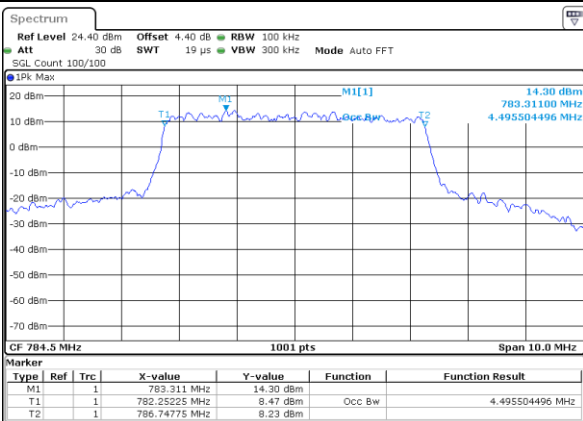

LTE Band 13

Lowest Channel / 5MHz / QPSK

Date: 18 AUG 2017 11:03:40

Lowest Channel / 5MHz / 16QAM

Date: 18 AUG 2017 11:03:30

Middle Channel / 5MHz / QPSK

Date: 18 AUG 2017 11:12:28

Middle Channel / 5MHz / 16QAM

Date: 18 AUG 2017 11:12:38

Highest Channel / 5MHz / QPSK

Date: 18 AUG 2017 11:14:56

Highest Channel / 5MHz / 16QAM

Date: 18 AUG 2017 11:15:06

LTE Band 13

Middle Channel / 10MHz / QPSK

Date: 18 AUG 2017 11:25:42