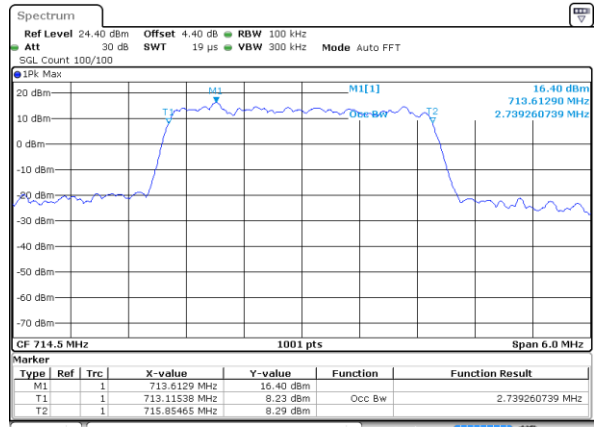

Date: 18 AUG 2017 09:13:11

LTE Band 12

Lowest Channel / 3MHz / QPSK

Date: 18 AUG 2017 09:28:45

Lowest Channel / 3MHz / 16QAM

Date: 18 AUG 2017 09:28:55

Middle Channel / 3MHz / QPSK

Date: 18 AUG 2017 09:29:15

Middle Channel / 3MHz / 16QAM

Date: 18 AUG 2017 09:29:05

Highest Channel / 3MHz / QPSK

Date: 18 AUG 2017 09:29:25

Highest Channel / 3MHz / 16QAM

Date: 18 AUG 2017 09:29:35

LTE Band 12

Lowest Channel / 5MHz / QPSK