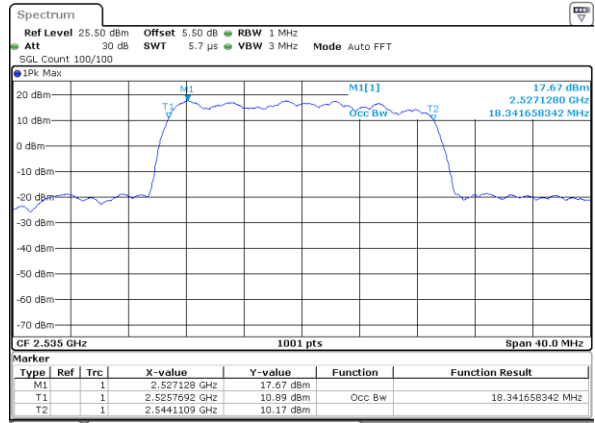

Highest Channel / 10MHz / 16QAM

Date: 17 AUG 2017 11:12:41

LTE Band 7

Lowest Channel / 15MHz / QPSK

Date: 17 AUG 2017 11:24:30

Lowest Channel / 15MHz / 16QAM

Date: 17 AUG 2017 11:24:50

Middle Channel / 15MHz / QPSK

Date: 17 AUG 2017 11:25:31

Middle Channel / 15MHz / 16QAM

Date: 17 AUG 2017 11:25:10

Highest Channel / 15MHz / QPSK

Date: 17 AUG 2017 11:25:52

Highest Channel / 15MHz / 16QAM

Date: 17 AUG 2017 11:26:16

LTE Band 7

Lowest Channel / 20MHz / QPSK

Date: 17 AUG 2017 11:41:04

Lowest Channel / 20MHz / 16QAM

Date: 17 AUG 2017 11:41:24

Middle Channel / 20MHz / QPSK

Date: 17 AUG 2017 11:42:14

Middle Channel / 20MHz / 16QAM

Date: 17 AUG 2017 11:41:49

Highest Channel / 20MHz / QPSK

Date: 17 AUG 2017 11:42:34

Highest Channel / 20MHz / 16QAM

Date: 17 AUG 2017 11:42:55

LTE Band 12

Lowest Channel / 1.4MHz / QPSK

Date: 18 AUG 2017 09:12:21

Lowest Channel / 1.4MHz / 16QAM