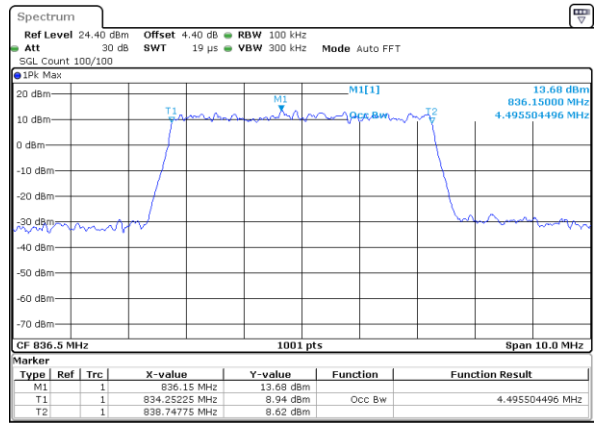

Middle Channel / 3MHz / 16QAM

Date: 17 AUG 2017 09:54:41

Highest Channel / 3MHz / QPSK

Date: 17 AUG 2017 09:57:03

Highest Channel / 3MHz / 16QAM

Date: 17 AUG 2017 09:57:14

LTE Band 5

Lowest Channel / 5MHz / QPSK

Date: 17 AUG 2017 10:06:09

Lowest Channel / 5MHz / 16QAM

Date: 17 AUG 2017 10:06:20

Middle Channel / 5MHz / QPSK

Date: 17 AUG 2017 10:15:14

Middle Channel / 5MHz / 16QAM

Date: 17 AUG 2017 10:15:25

Highest Channel / 5MHz / QPSK

Date: 17 AUG 2017 10:17:47

Highest Channel / 5MHz / 16QAM

Date: 17 AUG 2017 10:17:58

LTE Band 5

Lowest Channel / 10MHz / QPSK

Date: 17 AUG 2017 10:26:52

Lowest Channel / 10MHz / 16QAM

Date: 17 AUG 2017 10:27:03