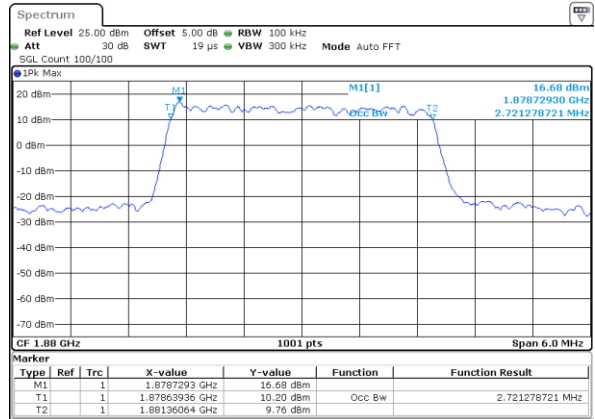

Date: 17 AUG 2017 19:52:16

Middle Channel / 1.4MHz / 16QAM

Date: 17 AUG 2017 19:52:37

Highest Channel / 1.4MHz / QPSK

Date: 17 AUG 2017 19:56:06

Highest Channel / 1.4MHz / 16QAM

Date: 17 AUG 2017 19:56:28

LTE Band 25

Lowest Channel / 3MHz / QPSK

Date: 17 AUG 2017 20:11:24

Lowest Channel / 3MHz / 16QAM

Date: 17 AUG 2017 20:11:45

Middle Channel / 3MHz / QPSK

Date: 17 AUG 2017 20:13:10

Middle Channel / 3MHz / 16QAM

Date: 17 AUG 2017 20:12:49

Highest Channel / 3MHz / QPSK

Date: 17 AUG 2017 20:13:32

Highest Channel / 3MHz / 16QAM

Date: 17 AUG 2017 20:13:53