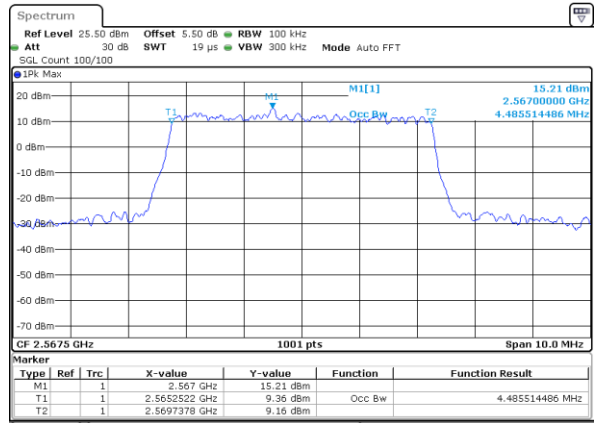

LTE Band 7

Lowest Channel / 5MHz / QPSK

Date: 17 AUG 2017 10:53:35

Lowest Channel / 5MHz / 16QAM

Date: 17 AUG 2017 10:54:07

Middle Channel / 5MHz / QPSK

Date: 17 AUG 2017 10:54:51

Middle Channel / 5MHz / 16QAM

Date: 17 AUG 2017 10:54:28

Highest Channel / 5MHz / QPSK

Date: 17 AUG 2017 10:55:12

Highest Channel / 5MHz / 16QAM

Date: 17 AUG 2017 10:55:32

LTE Band 7

Lowest Channel / 10MHz / QPSK

Date: 17 AUG 2017 11:04:56