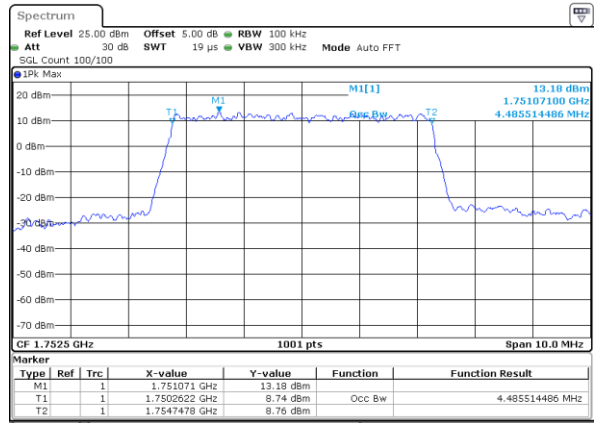

LTE Band 4

Lowest Channel / 5MHz / QPSK

Date: 16 AUG 2017 20:34:05

Lowest Channel / 5MHz / 16QAM

Date: 16 AUG 2017 20:34:16

Middle Channel / 5MHz / QPSK

Date: 16 AUG 2017 20:41:12

Middle Channel / 5MHz / 16QAM

Date: 16 AUG 2017 20:41:23

Highest Channel / 5MHz / QPSK

Date: 16 AUG 2017 20:43:46

Highest Channel / 5MHz / 16QAM

Date: 16 AUG 2017 20:43:56

LTE Band 4

Lowest Channel / 10MHz / QPSK

Date: 16 AUG 2017 22:22:41