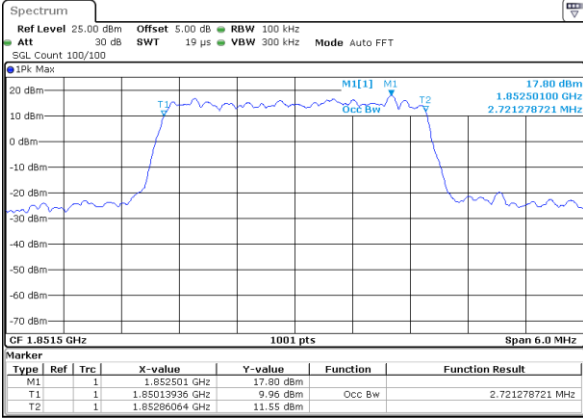

LTE Band 25

Lowest Channel / 3MHz / QPSK

Date: 17 AUG 2017 20:11:24