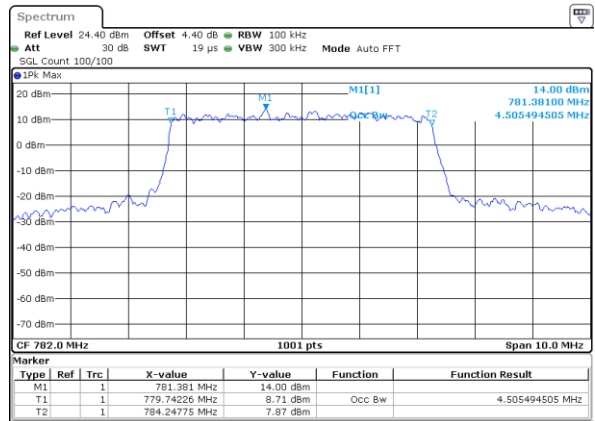

LTE Band 13

Lowest Channel / 5MHz / QPSK

Date: 18 AUG 2017 11:03:40

Lowest Channel / 5MHz / 16QAM

Date: 18 AUG 2017 11:03:30

Middle Channel / 5MHz / QPSK

Date: 18 AUG 2017 11:12:28

Middle Channel / 5MHz / 16QAM

Date: 18 AUG 2017 11:12:38

Highest Channel / 5MHz / QPSK

Date: 18 AUG 2017 11:14:56

Highest Channel / 5MHz / 16QAM

Date: 18 AUG 2017 11:15:06

LTE Band 13

Middle Channel / 10MHz / QPSK

Date: 18 AUG 2017 11:25:42