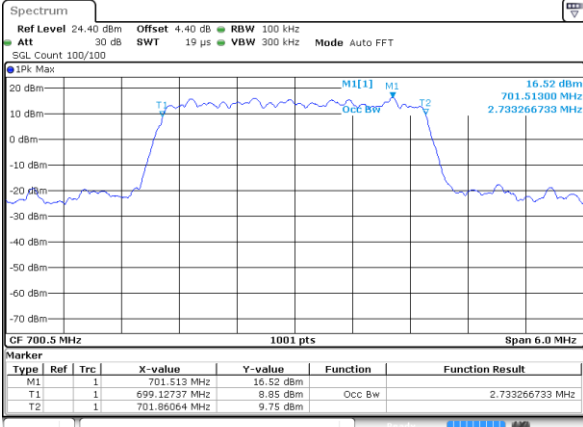

LTE Band 12

Lowest Channel / 3MHz / QPSK

Date: 18 AUG 2017 09:28:45