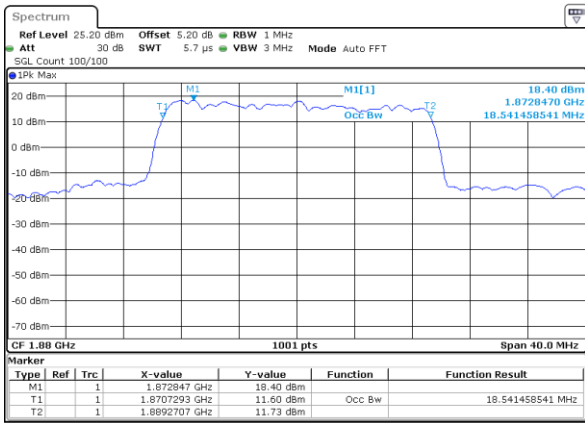

LTE Band 2

Lowest Channel / 20MHz / QPSK

Date: 17 AUG 2017 20:39:14

Lowest Channel / 20MHz / 16QAM

Date: 17 AUG 2017 20:39:24

Middle Channel / 20MHz / QPSK

Date: 17 AUG 2017 20:48:13

Middle Channel / 20MHz / 16QAM

Date: 17 AUG 2017 20:48:23

Highest Channel / 20MHz / QPSK

Date: 17 AUG 2017 20:48:42

Highest Channel / 20MHz / 16QAM

Date: 17 AUG 2017 20:48:52

LTE Band 4

Lowest Channel / 1.4MHz / QPSK

Date: 16 AUG 2017 20:00:36