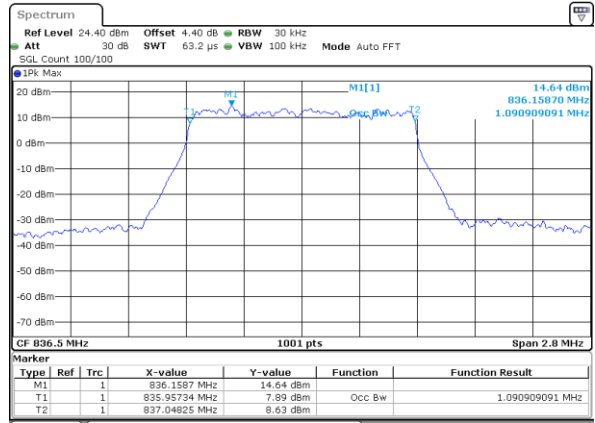

Highest Channel / 20MHz / QPSK

Date: 16 AUG 2017 23:05:49

Highest Channel / 20MHz / 16QAM

Date: 16 AUG 2017 23:05:59

LTE Band 5

Lowest Channel / 1.4MHz / QPSK

Date: 17 AUG 2017 09:28:33

Lowest Channel / 1.4MHz / 16QAM

Date: 17 AUG 2017 09:30:22

Middle Channel / 1.4MHz / QPSK

Date: 17 AUG 2017 09:36:48

Middle Channel / 1.4MHz / 16QAM

Date: 17 AUG 2017 09:37:07

Highest Channel / 1.4MHz / QPSK

Date: 17 AUG 2017 09:37:47

Highest Channel / 1.4MHz / 16QAM