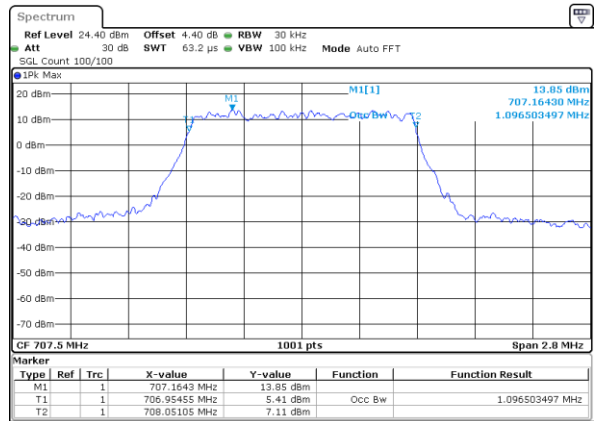

Middle Channel / 1.4MHz / 16QAM

Date: 18 AUG 2017 09:12:41