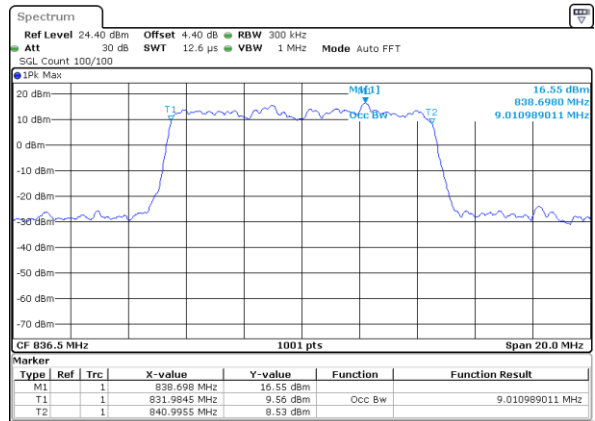

Middle Channel / 10MHz / 16QAM

Date: 17 AUG 2017 10:36:07