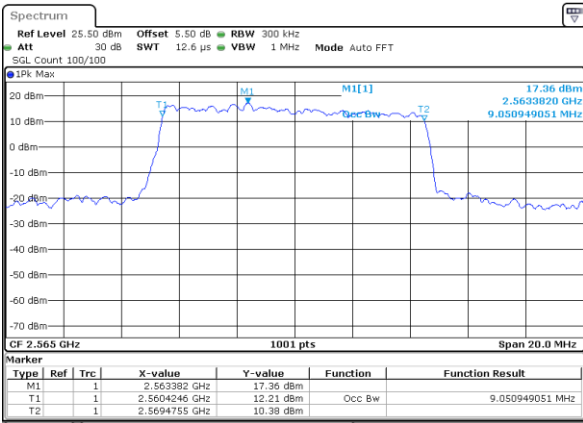

Date: 17 AUG 2017 10:54:28

Highest Channel / 5MHz / QPSK

Date: 17 AUG 2017 10:55:12

Highest Channel / 5MHz / 16QAM

Date: 17 AUG 2017 10:55:32

LTE Band 7

Lowest Channel / 10MHz / QPSK

Date: 17 AUG 2017 11:04:56

Lowest Channel / 10MHz / 16QAM

Date: 17 AUG 2017 11:11:16

Middle Channel / 10MHz / QPSK

Date: 17 AUG 2017 11:11:57

Middle Channel / 10MHz / 16QAM

Date: 17 AUG 2017 11:11:36

Highest Channel / 10MHz / QPSK

Date: 17 AUG 2017 11:12:18

Highest Channel / 10MHz / 16QAM

Date: 17 AUG 2017 11:12:41

LTE Band 7

Lowest Channel / 15MHz / QPSK

Date: 17 AUG 2017 11:24:30

Lowest Channel / 15MHz / 16QAM

Date: 17 AUG 2017 11:24:50

Middle Channel / 15MHz / QPSK