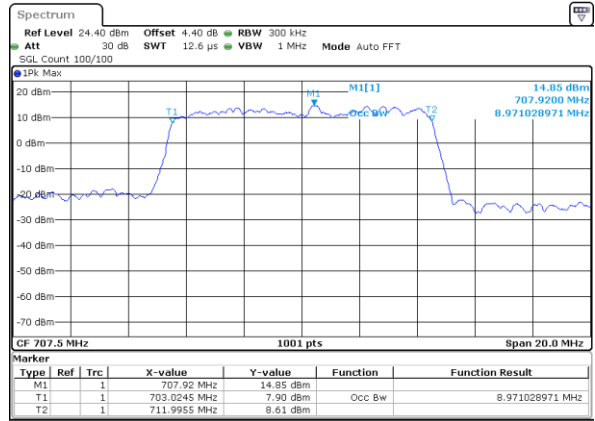

Middle Channel / 10MHz / 16QAM

Date: 18 AUG 2017 10:01:51