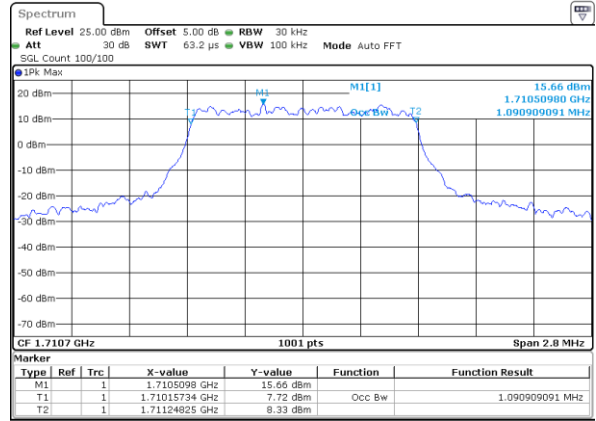

Date: 17 AUG 2017 20:48:23

Highest Channel / 20MHz / QPSK

Date: 17 AUG 2017 20:48:42

Highest Channel / 20MHz / 16QAM

Date: 17 AUG 2017 20:48:52

LTE Band 4

Lowest Channel / 1.4MHz / QPSK

Date: 16 AUG 2017 20:00:36

Lowest Channel / 1.4MHz / 16QAM

Date: 16 AUG 2017 20:00:47

Middle Channel / 1.4MHz / QPSK

Date: 16 AUG 2017 20:07:42

Middle Channel / 1.4MHz / 16QAM

Date: 16 AUG 2017 20:07:52

Highest Channel / 1.4MHz / QPSK