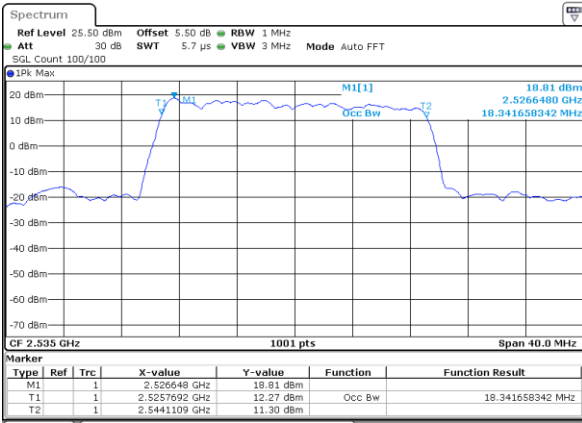

Date: 17 AUG 2017 11:25:31

Middle Channel / 15MHz / 16QAM

Date: 17 AUG 2017 11:25:10

Highest Channel / 15MHz / QPSK

Date: 17 AUG 2017 11:25:52

Highest Channel / 15MHz / 16QAM

Date: 17 AUG 2017 11:26:16

LTE Band 7

Lowest Channel / 20MHz / QPSK

Date: 17 AUG 2017 11:41:04

Lowest Channel / 20MHz / 16QAM

Date: 17 AUG 2017 11:41:24

Middle Channel / 20MHz / QPSK

Date: 17 AUG 2017 11:42:14

Middle Channel / 20MHz / 16QAM

Date: 17 AUG 2017 11:41:49

Highest Channel / 20MHz / QPSK

Date: 17 AUG 2017 11:42:34

Highest Channel / 20MHz / 16QAM

Date: 17 AUG 2017 11:42:55

LTE Band 12

Lowest Channel / 1.4MHz / QPSK

Date: 18 AUG 2017 09:12:21

Lowest Channel / 1.4MHz / 16QAM