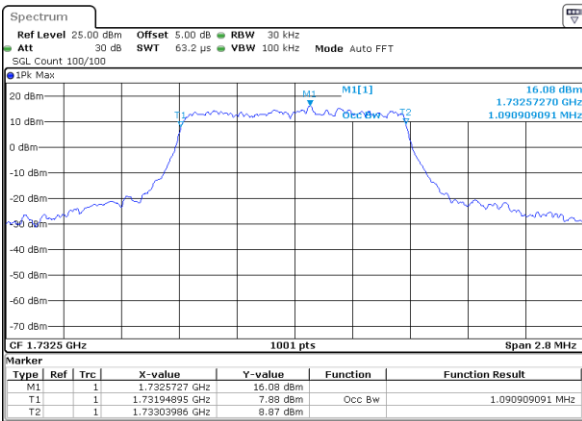

Middle Channel / 1.4MHz / QPSK

Date: 16 AUG 2017 20:07:42