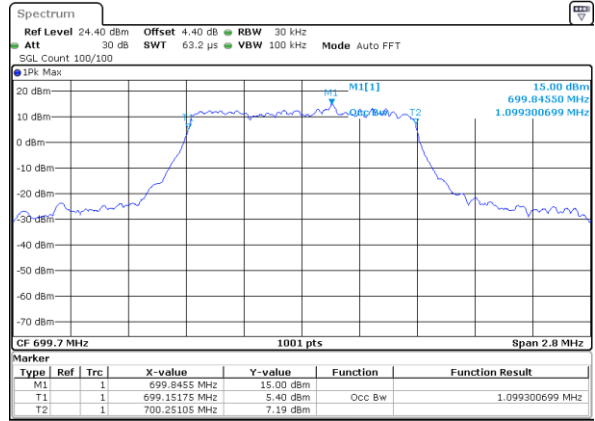

Highest Channel / 20MHz / QPSK

Date: 17 AUG 2017 11:42:34

Highest Channel / 20MHz / 16QAM

Date: 17 AUG 2017 11:42:55

LTE Band 12

Lowest Channel / 1.4MHz / QPSK

Date: 18 AUG 2017 09:12:21

Lowest Channel / 1.4MHz / 16QAM

Date: 18 AUG 2017 09:12:31

Middle Channel / 1.4MHz / QPSK

Date: 18 AUG 2017 09:12:51

Middle Channel / 1.4MHz / 16QAM

Date: 18 AUG 2017 09:12:41

Highest Channel / 1.4MHz / QPSK

Date: 18 AUG 2017 09:13:01

Highest Channel / 1.4MHz / 16QAM