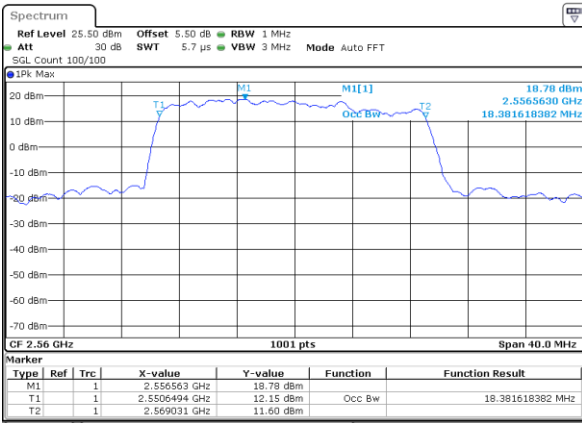

Date: 17 AUG 2017 11:25:31

Middle Channel / 15MHz / 16QAM

Date: 17 AUG 2017 11:25:10

Highest Channel / 15MHz / QPSK

Date: 17 AUG 2017 11:25:52

Highest Channel / 15MHz / 16QAM

Date: 17 AUG 2017 11:26:16

LTE Band 7

Lowest Channel / 20MHz / QPSK

Date: 17 AUG 2017 11:41:04

Lowest Channel / 20MHz / 16QAM

Date: 17 AUG 2017 11:41:24

Middle Channel / 20MHz / QPSK

Date: 17 AUG 2017 11:42:14

Middle Channel / 20MHz / 16QAM

Date: 17 AUG 2017 11:41:49

Highest Channel / 20MHz / QPSK

Date: 17 AUG 2017 11:42:34

Highest Channel / 20MHz / 16QAM

Date: 17 AUG 2017 11:42:55

LTE Band 12

Lowest Channel / 1.4MHz / QPSK

Date: 18 AUG 2017 09:12:21

Lowest Channel / 1.4MHz / 16QAM