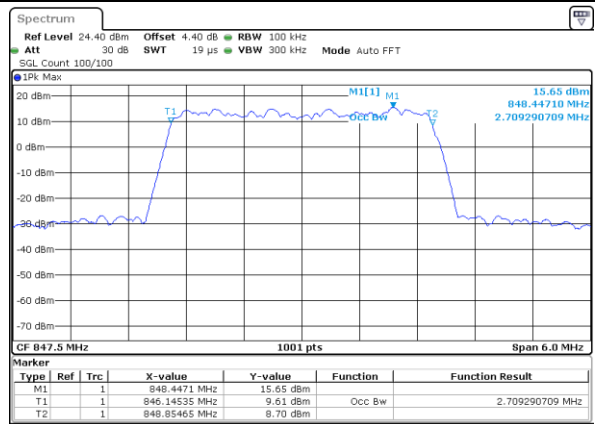

Middle Channel / 3MHz / 16QAM

Date: 17 AUG 2017 09:54:41

Highest Channel / 3MHz / QPSK

Date: 17 AUG 2017 09:57:03

Highest Channel / 3MHz / 16QAM

Date: 17 AUG 2017 09:57:14

LTE Band 5

Lowest Channel / 5MHz / QPSK