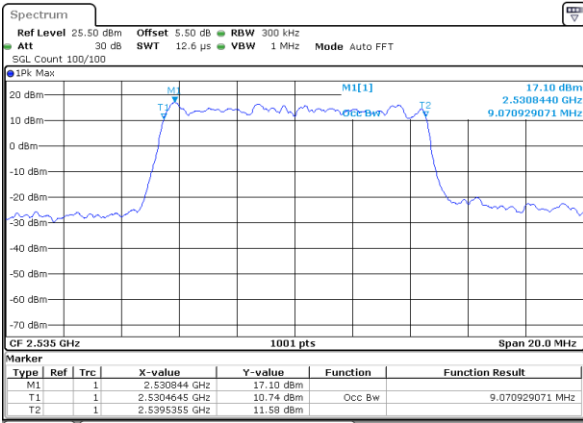

LTE Band 7

Lowest Channel / 5MHz / QPSK

Date: 17 AUG 2017 10:53:35

Lowest Channel / 5MHz / 16QAM

Date: 17 AUG 2017 10:54:07

Middle Channel / 5MHz / QPSK

Date: 17 AUG 2017 10:54:51

Middle Channel / 5MHz / 16QAM

Date: 17 AUG 2017 10:54:28

Highest Channel / 5MHz / QPSK

Date: 17 AUG 2017 10:55:12

Highest Channel / 5MHz / 16QAM

Date: 17 AUG 2017 10:55:32

LTE Band 7

Lowest Channel / 10MHz / QPSK

Date: 17 AUG 2017 11:04:56

Lowest Channel / 10MHz / 16QAM

Date: 17 AUG 2017 11:11:16

Middle Channel / 10MHz / QPSK

Date: 17 AUG 2017 11:11:57

Middle Channel / 10MHz / 16QAM

Date: 17 AUG 2017 11:11:36

Highest Channel / 10MHz / QPSK

Date: 17 AUG 2017 11:12:18

Highest Channel / 10MHz / 16QAM

Date: 17 AUG 2017 11:12:41

LTE Band 7

Lowest Channel / 15MHz / QPSK

Date: 17 AUG 2017 11:24:30

Lowest Channel / 15MHz / 16QAM

Date: 17 AUG 2017 11:24:50

Middle Channel / 15MHz / QPSK