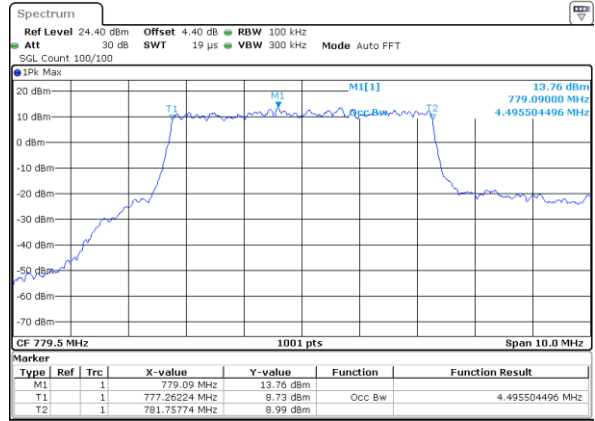

Date: 18 AUG 2017 09:45:48

Highest Channel / 5MHz / 16QAM

Date: 18 AUG 2017 09:45:58

LTE Band 12

Lowest Channel / 10MHz / QPSK

Date: 18 AUG 2017 10:01:31

Lowest Channel / 10MHz / 16QAM

Date: 18 AUG 2017 10:01:41

Middle Channel / 10MHz / QPSK

Date: 18 AUG 2017 10:02:01

Middle Channel / 10MHz / 16QAM

Date: 18 AUG 2017 10:01:51

Highest Channel / 10MHz / QPSK

Date: 18 AUG 2017 10:02:11

Highest Channel / 10MHz / 16QAM

Date: 18 AUG 2017 10:02:21

LTE Band 13

Lowest Channel / 5MHz / QPSK

Date: 18 AUG 2017 11:03:40

Lowest Channel / 5MHz / 16QAM

Date: 18 AUG 2017 11:03:30

Middle Channel / 5MHz / QPSK

Date: 18 AUG 2017 11:12:28

Middle Channel / 5MHz / 16QAM