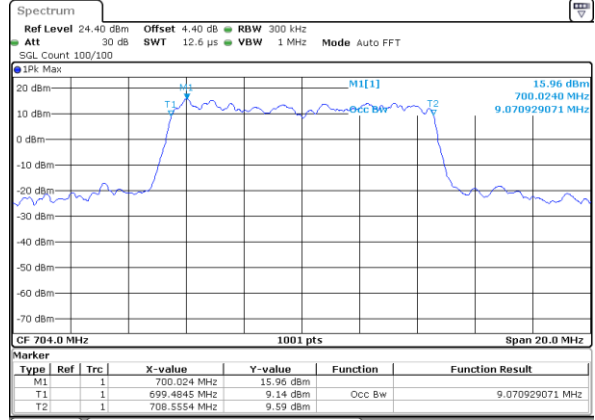

Date: 18 AUG 2017 09:45:48

Highest Channel / 5MHz / 16QAM

Date: 18 AUG 2017 09:45:58

LTE Band 12

Lowest Channel / 10MHz / QPSK

Date: 18 AUG 2017 10:01:31

Lowest Channel / 10MHz / 16QAM

Date: 18 AUG 2017 10:01:41