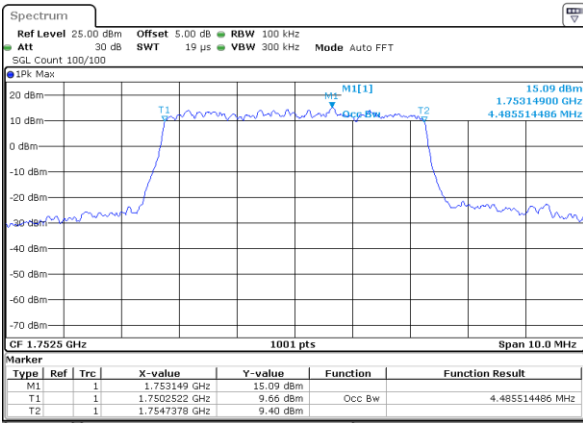

LTE Band 4

Lowest Channel / 5MHz / QPSK

Date: 16 AUG 2017 20:34:05

Lowest Channel / 5MHz / 16QAM

Date: 16 AUG 2017 20:34:16

Middle Channel / 5MHz / QPSK

Date: 16 AUG 2017 20:41:12

Middle Channel / 5MHz / 16QAM

Date: 16 AUG 2017 20:41:23

Highest Channel / 5MHz / QPSK

Date: 16 AUG 2017 20:43:46

Highest Channel / 5MHz / 16QAM

Date: 16 AUG 2017 20:43:56

LTE Band 4

Lowest Channel / 10MHz / QPSK

Date: 16 AUG 2017 22:22:41