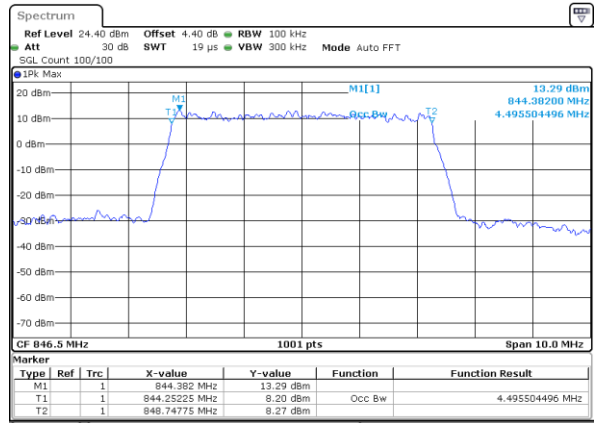

Middle Channel / 3MHz / 16QAM

Date: 17 AUG 2017 09:54:41

Highest Channel / 3MHz / QPSK

Date: 17 AUG 2017 09:57:03

Highest Channel / 3MHz / 16QAM

Date: 17 AUG 2017 09:57:14

LTE Band 5

Lowest Channel / 5MHz / QPSK

Date: 17 AUG 2017 10:06:09

Lowest Channel / 5MHz / 16QAM

Date: 17 AUG 2017 10:06:20

Middle Channel / 5MHz / QPSK

Date: 17 AUG 2017 10:15:14

Middle Channel / 5MHz / 16QAM

Date: 17 AUG 2017 10:15:25

Highest Channel / 5MHz / QPSK

Date: 17 AUG 2017 10:17:47

Highest Channel / 5MHz / 16QAM

Date: 17 AUG 2017 10:17:58

LTE Band 5

Lowest Channel / 10MHz / QPSK

Date: 17 AUG 2017 10:26:52

Lowest Channel / 10MHz / 16QAM

Date: 17 AUG 2017 10:27:03