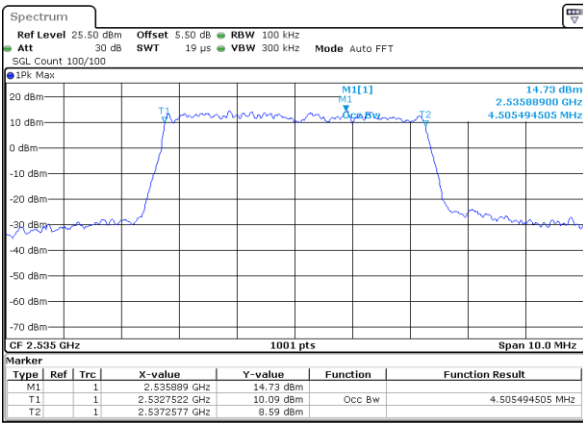

LTE Band 7

Lowest Channel / 5MHz / QPSK

Date: 17 AUG 2017 10:53:35

Lowest Channel / 5MHz / 16QAM

Date: 17 AUG 2017 10:54:07

Middle Channel / 5MHz / QPSK

Date: 17 AUG 2017 10:54:51

Middle Channel / 5MHz / 16QAM

Date: 17 AUG 2017 10:54:28

Highest Channel / 5MHz / QPSK

Date: 17 AUG 2017 10:55:12

Highest Channel / 5MHz / 16QAM

Date: 17 AUG 2017 10:55:32

LTE Band 7

Lowest Channel / 10MHz / QPSK

Date: 17 AUG 2017 11:04:56