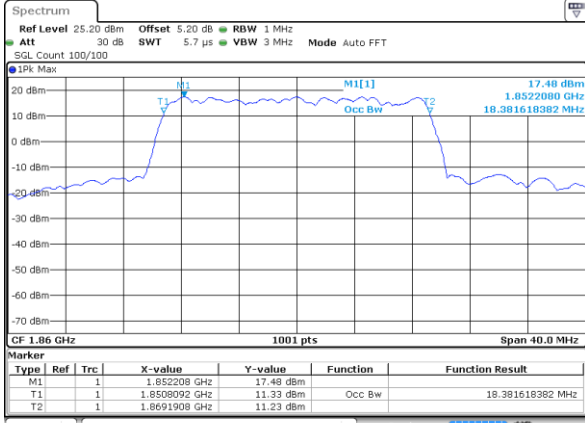

LTE Band 2

Lowest Channel / 20MHz / QPSK

Date: 17 AUG 2017 20:39:14

Lowest Channel / 20MHz / 16QAM

Date: 17 AUG 2017 20:39:24

Middle Channel / 20MHz / QPSK

Date: 17 AUG 2017 20:48:13

Middle Channel / 20MHz / 16QAM

Date: 17 AUG 2017 20:48:23

Highest Channel / 20MHz / QPSK

Date: 17 AUG 2017 20:48:42

Highest Channel / 20MHz / 16QAM

Date: 17 AUG 2017 20:48:52

LTE Band 4

Lowest Channel / 1.4MHz / QPSK

Date: 16 AUG 2017 20:00:36