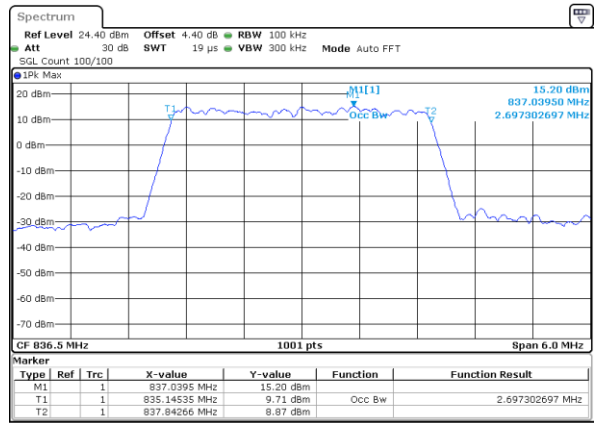

Date: 17 AUG 2017 09:37:27

LTE Band 5

Lowest Channel / 3MHz / QPSK

Date: 17 AUG 2017 09:45:24

Lowest Channel / 3MHz / 16QAM

Date: 17 AUG 2017 09:45:35

Middle Channel / 3MHz / QPSK

Date: 17 AUG 2017 09:54:30

Middle Channel / 3MHz / 16QAM

Date: 17 AUG 2017 09:54:41

Highest Channel / 3MHz / QPSK

Date: 17 AUG 2017 09:57:03

Highest Channel / 3MHz / 16QAM

Date: 17 AUG 2017 09:57:14

LTE Band 5

Lowest Channel / 5MHz / QPSK