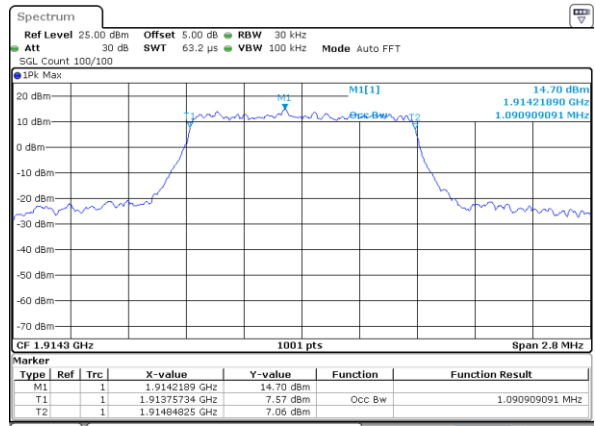

Middle Channel / 10MHz / 16QAM

Date: 18 AUG 2017 11:25:52

LTE Band 25

Lowest Channel / 1.4MHz / QPSK

Date: 17 AUG 2017 19:37:52

Lowest Channel / 1.4MHz / 16QAM

Date: 17 AUG 2017 19:38:13

Middle Channel / 1.4MHz / QPSK

Date: 17 AUG 2017 19:52:16

Middle Channel / 1.4MHz / 16QAM

Date: 17 AUG 2017 19:52:37

Highest Channel / 1.4MHz / QPSK

Date: 17 AUG 2017 19:56:06

Highest Channel / 1.4MHz / 16QAM

Date: 17 AUG 2017 19:56:28

LTE Band 25