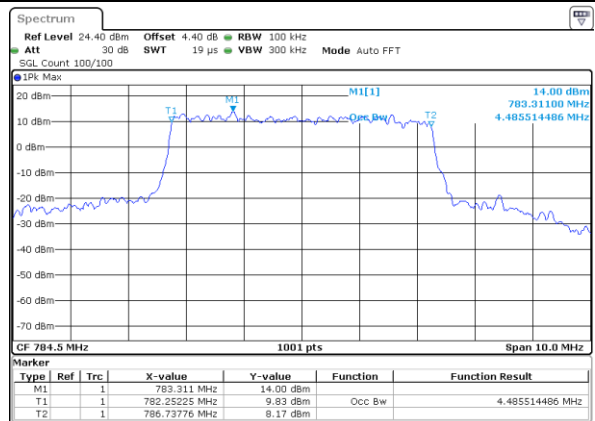

LTE Band 13

Lowest Channel / 5MHz / QPSK

Date: 18 AUG 2017 11:03:40

Lowest Channel / 5MHz / 16QAM

Date: 18 AUG 2017 11:03:30

Middle Channel / 5MHz / QPSK

Date: 18 AUG 2017 11:12:28

Middle Channel / 5MHz / 16QAM

Date: 18 AUG 2017 11:12:38

Highest Channel / 5MHz / QPSK

Date: 18 AUG 2017 11:14:56

Highest Channel / 5MHz / 16QAM

Date: 18 AUG 2017 11:15:06

LTE Band 13

Middle Channel / 10MHz / QPSK

Date: 18 AUG 2017 11:25:42