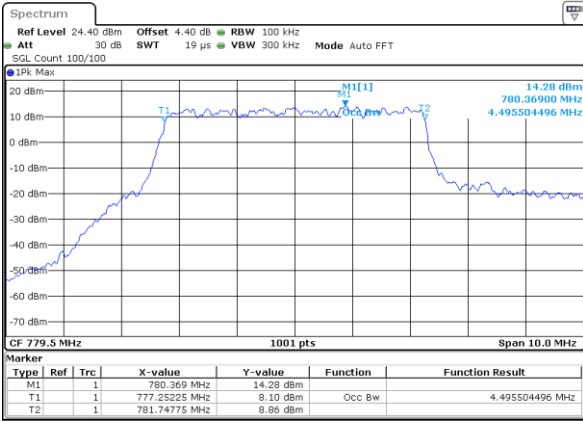

Date: 18 AUG 2017 09:45:48

Highest Channel / 5MHz / 16QAM

Date: 18 AUG 2017 09:45:58

LTE Band 12

Lowest Channel / 10MHz / QPSK

Date: 18 AUG 2017 10:01:31

Lowest Channel / 10MHz / 16QAM

Date: 18 AUG 2017 10:01:41

Middle Channel / 10MHz / QPSK

Date: 18 AUG 2017 10:02:01

Middle Channel / 10MHz / 16QAM

Date: 18 AUG 2017 10:01:51

Highest Channel / 10MHz / QPSK

Date: 18 AUG 2017 10:02:11

Highest Channel / 10MHz / 16QAM

Date: 18 AUG 2017 10:02:21

LTE Band 13

Lowest Channel / 5MHz / QPSK

Date: 18 AUG 2017 11:03:40

Lowest Channel / 5MHz / 16QAM

Date: 18 AUG 2017 11:03:30

Middle Channel / 5MHz / QPSK

Date: 18 AUG 2017 11:12:28

Middle Channel / 5MHz / 16QAM

Date: 18 AUG 2017 11:12:38

Highest Channel / 5MHz / QPSK

Date: 18 AUG 2017 11:14:56

Highest Channel / 5MHz / 16QAM

Date: 18 AUG 2017 11:15:06

LTE Band 13

Middle Channel / 10MHz / QPSK

Date: 18 AUG 2017 11:25:42