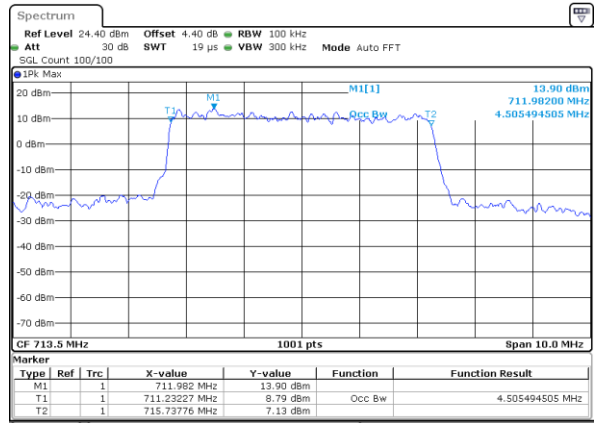

Middle Channel / 3MHz / 16QAM

Date: 18 AUG 2017 09:29:05

Highest Channel / 3MHz / QPSK

Date: 18 AUG 2017 09:29:25

Highest Channel / 3MHz / 16QAM

Date: 18 AUG 2017 09:29:35

LTE Band 12

Lowest Channel / 5MHz / QPSK

Date: 18 AUG 2017 09:45:08

Lowest Channel / 5MHz / 16QAM

Date: 18 AUG 2017 09:45:18

Middle Channel / 5MHz / QPSK

Date: 18 AUG 2017 09:45:38

Middle Channel / 5MHz / 16QAM

Date: 18 AUG 2017 09:45:28

Highest Channel / 5MHz / QPSK

Date: 18 AUG 2017 09:45:48

Highest Channel / 5MHz / 16QAM

Date: 18 AUG 2017 09:45:58

LTE Band 12

Lowest Channel / 10MHz / QPSK

Date: 18 AUG 2017 10:01:31

Lowest Channel / 10MHz / 16QAM

Date: 18 AUG 2017 10:01:41