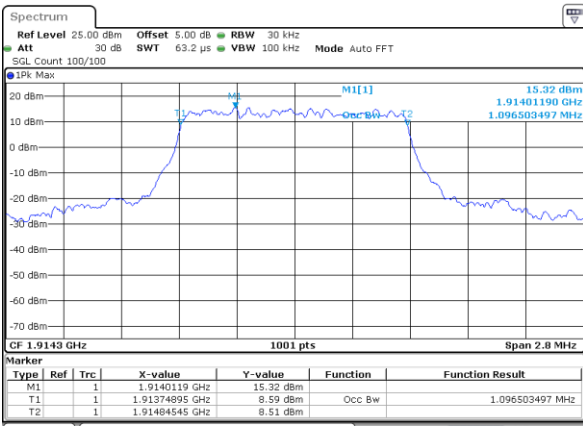

Date: 18 AUG 2017 11:12:38

Highest Channel / 5MHz / QPSK

Date: 18 AUG 2017 11:14:56

Highest Channel / 5MHz / 16QAM

Date: 18 AUG 2017 11:15:06

LTE Band 13

Middle Channel / 10MHz / QPSK

Date: 18 AUG 2017 11:25:42

Middle Channel / 10MHz / 16QAM

Date: 18 AUG 2017 11:25:52

LTE Band 25

Lowest Channel / 1.4MHz / QPSK

Date: 17 AUG 2017 19:37:52

Lowest Channel / 1.4MHz / 16QAM

Date: 17 AUG 2017 19:38:13

Middle Channel / 1.4MHz / QPSK

Date: 17 AUG 2017 19:52:16

Middle Channel / 1.4MHz / 16QAM

Date: 17 AUG 2017 19:52:37

Highest Channel / 1.4MHz / QPSK

Date: 17 AUG 2017 19:56:06

Highest Channel / 1.4MHz / 16QAM

Date: 17 AUG 2017 19:56:28

LTE Band 25