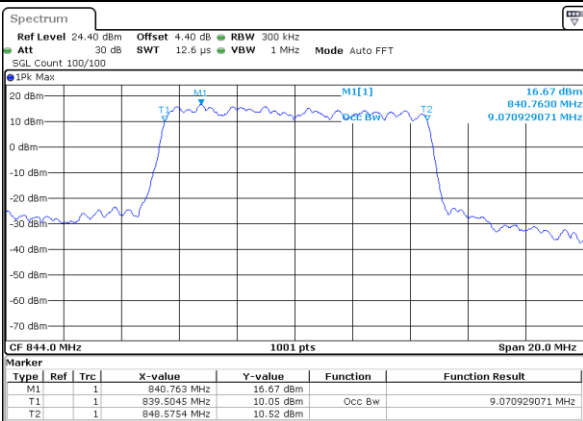

Date: 17 AUG 2017 10:17:47

Highest Channel / 5MHz / 16QAM

Date: 17 AUG 2017 10:17:58

LTE Band 5

Lowest Channel / 10MHz / QPSK

Date: 17 AUG 2017 10:26:52

Lowest Channel / 10MHz / 16QAM

Date: 17 AUG 2017 10:27:03

Middle Channel / 10MHz / QPSK

Date: 17 AUG 2017 10:35:57

Middle Channel / 10MHz / 16QAM

Date: 17 AUG 2017 10:36:07

Highest Channel / 10MHz / QPSK

Date: 17 AUG 2017 10:38:29

Highest Channel / 10MHz / 16QAM

Date: 17 AUG 2017 10:38:40

LTE Band 7

Lowest Channel / 5MHz / QPSK

Date: 17 AUG 2017 10:53:35

Lowest Channel / 5MHz / 16QAM

Date: 17 AUG 2017 10:54:07

Middle Channel / 5MHz / QPSK

Date: 17 AUG 2017 10:54:51

Middle Channel / 5MHz / 16QAM