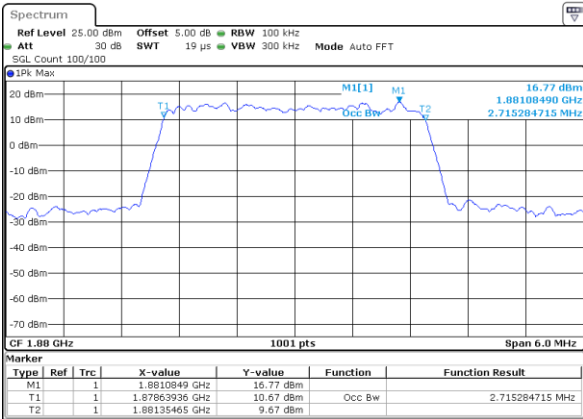

Date: 17 AUG 2017 19:52:16

Middle Channel / 1.4MHz / 16QAM

Date: 17 AUG 2017 19:52:37

Highest Channel / 1.4MHz / QPSK

Date: 17 AUG 2017 19:56:06

Highest Channel / 1.4MHz / 16QAM

Date: 17 AUG 2017 19:56:28

LTE Band 25

Lowest Channel / 3MHz / QPSK

Date: 17 AUG 2017 20:11:24

Lowest Channel / 3MHz / 16QAM

Date: 17 AUG 2017 20:11:45

Middle Channel / 3MHz / QPSK

Date: 17 AUG 2017 20:13:10

Middle Channel / 3MHz / 16QAM

Date: 17 AUG 2017 20:12:49

Highest Channel / 3MHz / QPSK

Date: 17 AUG 2017 20:13:32

Highest Channel / 3MHz / 16QAM

Date: 17 AUG 2017 20:13:53