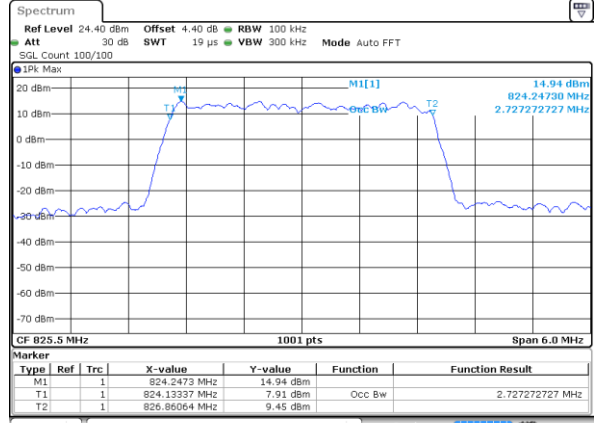

Date: 17 AUG 2017 09:37:27

LTE Band 5

Lowest Channel / 3MHz / QPSK

Date: 17 AUG 2017 09:45:24

Lowest Channel / 3MHz / 16QAM

Date: 17 AUG 2017 09:45:35

Middle Channel / 3MHz / QPSK

Date: 17 AUG 2017 09:54:30

Middle Channel / 3MHz / 16QAM

Date: 17 AUG 2017 09:54:41

Highest Channel / 3MHz / QPSK

Date: 17 AUG 2017 09:57:03

Highest Channel / 3MHz / 16QAM

Date: 17 AUG 2017 09:57:14

LTE Band 5

Lowest Channel / 5MHz / QPSK