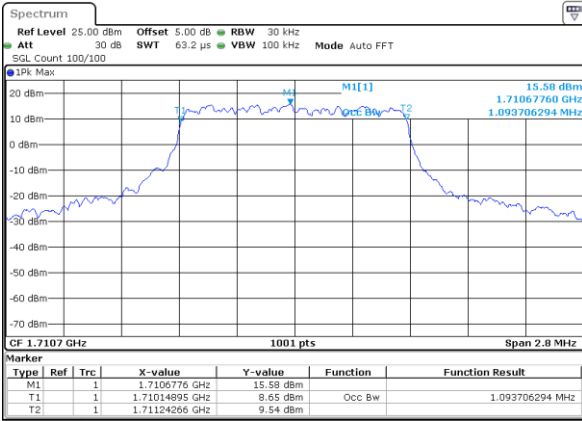

LTE Band 2

Lowest Channel / 20MHz / QPSK

Date: 17 AUG 2017 20:39:14

Lowest Channel / 20MHz / 16QAM

Date: 17 AUG 2017 20:39:24

Middle Channel / 20MHz / QPSK

Date: 17 AUG 2017 20:48:13

Middle Channel / 20MHz / 16QAM

Date: 17 AUG 2017 20:48:23

Highest Channel / 20MHz / QPSK

Date: 17 AUG 2017 20:48:42

Highest Channel / 20MHz / 16QAM

Date: 17 AUG 2017 20:48:52

LTE Band 4

Lowest Channel / 1.4MHz / QPSK

Date: 16 AUG 2017 20:00:36

Lowest Channel / 1.4MHz / 16QAM

Date: 16 AUG 2017 20:00:47

Middle Channel / 1.4MHz / QPSK

Date: 16 AUG 2017 20:07:42

Middle Channel / 1.4MHz / 16QAM

Date: 16 AUG 2017 20:07:52

Highest Channel / 1.4MHz / QPSK

Date: 16 AUG 2017 20:10:15

Highest Channel / 1.4MHz / 16QAM

Date: 16 AUG 2017 20:10:26

LTE Band 4

Lowest Channel / 3MHz / QPSK

Date: 16 AUG 2017 20:17:21

Lowest Channel / 3MHz / 16QAM

Date: 16 AUG 2017 20:17:31