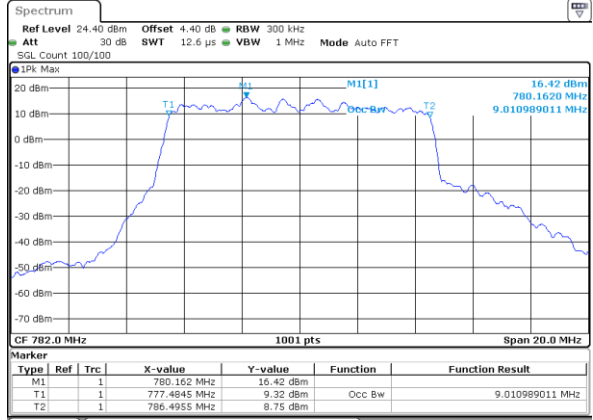

LTE Band 13

Lowest Channel / 5MHz / QPSK

Date: 18 AUG 2017 11:03:40

Lowest Channel / 5MHz / 16QAM

Date: 18 AUG 2017 11:03:30

Middle Channel / 5MHz / QPSK

Date: 18 AUG 2017 11:12:28

Middle Channel / 5MHz / 16QAM

Date: 18 AUG 2017 11:12:38

Highest Channel / 5MHz / QPSK

Date: 18 AUG 2017 11:14:56

Highest Channel / 5MHz / 16QAM

Date: 18 AUG 2017 11:15:06

LTE Band 13

Middle Channel / 10MHz / QPSK

Date: 18 AUG 2017 11:25:42

Middle Channel / 10MHz / 16QAM

Date: 18 AUG 2017 11:25:52

LTE Band 25

Lowest Channel / 1.4MHz / QPSK

Date: 17 AUG 2017 19:37:52

Lowest Channel / 1.4MHz / 16QAM

Date: 17 AUG 2017 19:38:13

Middle Channel / 1.4MHz / QPSK

Date: 17 AUG 2017 19:52:16

Middle Channel / 1.4MHz / 16QAM

Date: 17 AUG 2017 19:52:37

Highest Channel / 1.4MHz / QPSK

Date: 17 AUG 2017 19:56:06

Highest Channel / 1.4MHz / 16QAM

Date: 17 AUG 2017 19:56:28

LTE Band 25