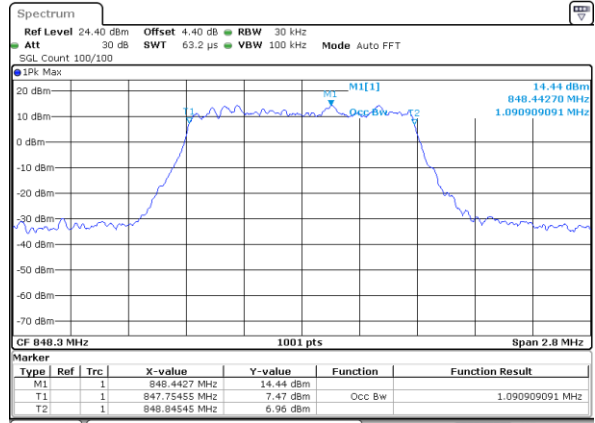

Highest Channel / 20MHz / QPSK

Date: 16 AUG 2017 23:05:49

Highest Channel / 20MHz / 16QAM

Date: 16 AUG 2017 23:05:59

LTE Band 5

Lowest Channel / 1.4MHz / QPSK

Date: 17 AUG 2017 09:28:33

Lowest Channel / 1.4MHz / 16QAM

Date: 17 AUG 2017 09:30:22

Middle Channel / 1.4MHz / QPSK

Date: 17 AUG 2017 09:36:48

Middle Channel / 1.4MHz / 16QAM

Date: 17 AUG 2017 09:37:07

Highest Channel / 1.4MHz / QPSK

Date: 17 AUG 2017 09:37:47

Highest Channel / 1.4MHz / 16QAM

Date: 17 AUG 2017 09:37:27

LTE Band 5

Lowest Channel / 3MHz / QPSK

Date: 17 AUG 2017 09:45:24

Lowest Channel / 3MHz / 16QAM

Date: 17 AUG 2017 09:45:35

Middle Channel / 3MHz / QPSK

Date: 17 AUG 2017 09:54:30