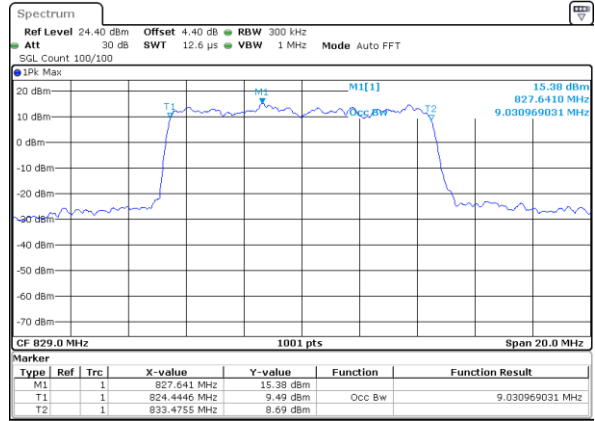

Date: 17 AUG 2017 10:17:47

Highest Channel / 5MHz / 16QAM

Date: 17 AUG 2017 10:17:58

LTE Band 5

Lowest Channel / 10MHz / QPSK

Date: 17 AUG 2017 10:26:52

Lowest Channel / 10MHz / 16QAM

Date: 17 AUG 2017 10:27:03