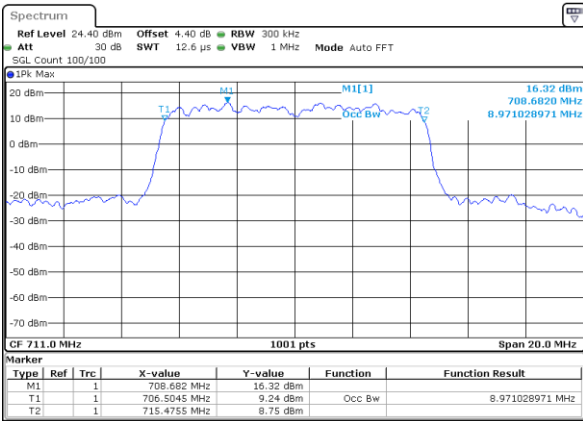

Date: 18 AUG 2017 09:45:48

Highest Channel / 5MHz / 16QAM

Date: 18 AUG 2017 09:45:58

LTE Band 12

Lowest Channel / 10MHz / QPSK

Date: 18 AUG 2017 10:01:31

Lowest Channel / 10MHz / 16QAM

Date: 18 AUG 2017 10:01:41

Middle Channel / 10MHz / QPSK

Date: 18 AUG 2017 10:02:01

Middle Channel / 10MHz / 16QAM

Date: 18 AUG 2017 10:01:51

Highest Channel / 10MHz / QPSK

Date: 18 AUG 2017 10:02:11

Highest Channel / 10MHz / 16QAM

Date: 18 AUG 2017 10:02:21

LTE Band 13

Lowest Channel / 5MHz / QPSK

Date: 18 AUG 2017 11:03:40

Lowest Channel / 5MHz / 16QAM

Date: 18 AUG 2017 11:03:30

Middle Channel / 5MHz / QPSK

Date: 18 AUG 2017 11:12:28

Middle Channel / 5MHz / 16QAM