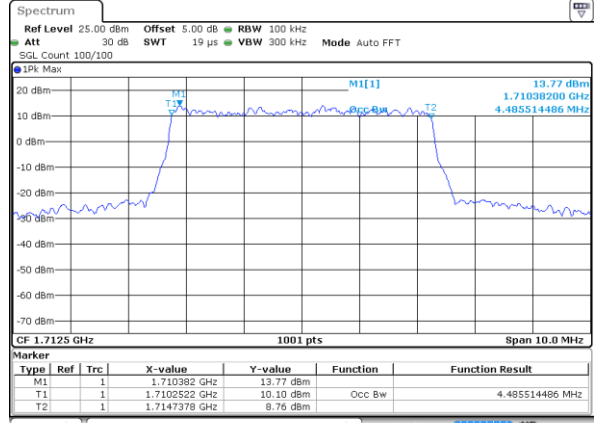

Date: 16 AUG 2017 20:10:15

Highest Channel / 1.4MHz / 16QAM

Date: 16 AUG 2017 20:10:26

LTE Band 4

Lowest Channel / 3MHz / QPSK

Date: 16 AUG 2017 20:17:21

Lowest Channel / 3MHz / 16QAM

Date: 16 AUG 2017 20:17:31

Middle Channel / 3MHz / QPSK

Date: 16 AUG 2017 20:24:26

Middle Channel / 3MHz / 16QAM

Date: 16 AUG 2017 20:24:37

Highest Channel / 3MHz / QPSK

Date: 16 AUG 2017 20:26:59

Highest Channel / 3MHz / 16QAM

Date: 16 AUG 2017 20:27:10

LTE Band 4

Lowest Channel / 5MHz / QPSK

Date: 16 AUG 2017 20:34:05

Lowest Channel / 5MHz / 16QAM

Date: 16 AUG 2017 20:34:16

Middle Channel / 5MHz / QPSK

Date: 16 AUG 2017 20:41:12

Middle Channel / 5MHz / 16QAM

Date: 16 AUG 2017 20:41:23

Highest Channel / 5MHz / QPSK

Date: 16 AUG 2017 20:43:46

Highest Channel / 5MHz / 16QAM

Date: 16 AUG 2017 20:43:56

LTE Band 4

Lowest Channel / 10MHz / QPSK

Date: 16 AUG 2017 22:22:41