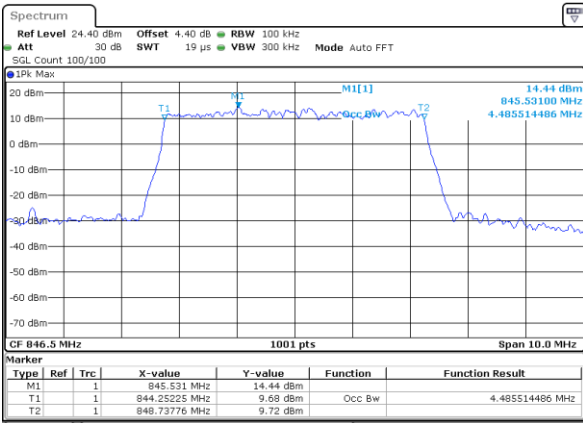

Middle Channel / 3MHz / 16QAM

Date: 17 AUG 2017 09:54:41

Highest Channel / 3MHz / QPSK

Date: 17 AUG 2017 09:57:03

Highest Channel / 3MHz / 16QAM

Date: 17 AUG 2017 09:57:14

LTE Band 5

Lowest Channel / 5MHz / QPSK

Date: 17 AUG 2017 10:06:09

Lowest Channel / 5MHz / 16QAM

Date: 17 AUG 2017 10:06:20

Middle Channel / 5MHz / QPSK

Date: 17 AUG 2017 10:15:14

Middle Channel / 5MHz / 16QAM

Date: 17 AUG 2017 10:15:25

Highest Channel / 5MHz / QPSK

Date: 17 AUG 2017 10:17:47

Highest Channel / 5MHz / 16QAM

Date: 17 AUG 2017 10:17:58

LTE Band 5

Lowest Channel / 10MHz / QPSK

Date: 17 AUG 2017 10:26:52

Lowest Channel / 10MHz / 16QAM

Date: 17 AUG 2017 10:27:03