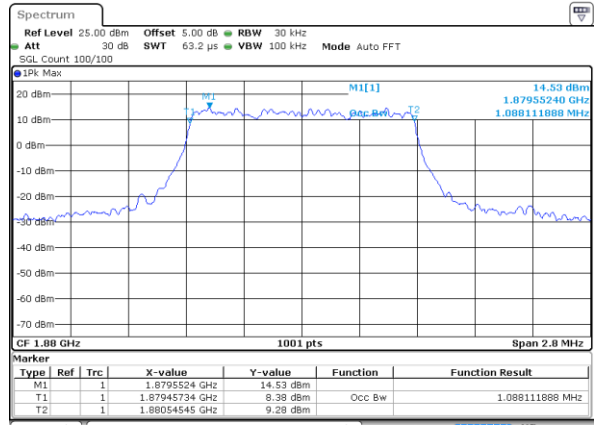

Date: 18 AUG 2017 11:12:38

Highest Channel / 5MHz / QPSK

Date: 18 AUG 2017 11:14:56

Highest Channel / 5MHz / 16QAM

Date: 18 AUG 2017 11:15:06

LTE Band 13

Middle Channel / 10MHz / QPSK

Date: 18 AUG 2017 11:25:42

Middle Channel / 10MHz / 16QAM

Date: 18 AUG 2017 11:25:52

LTE Band 25

Lowest Channel / 1.4MHz / QPSK

Date: 17 AUG 2017 19:37:52

Lowest Channel / 1.4MHz / 16QAM

Date: 17 AUG 2017 19:38:13

Middle Channel / 1.4MHz / QPSK

Date: 17 AUG 2017 19:52:16

Middle Channel / 1.4MHz / 16QAM

Date: 17 AUG 2017 19:52:37

Highest Channel / 1.4MHz / QPSK

Date: 17 AUG 2017 19:56:06

Highest Channel / 1.4MHz / 16QAM

Date: 17 AUG 2017 19:56:28

LTE Band 25