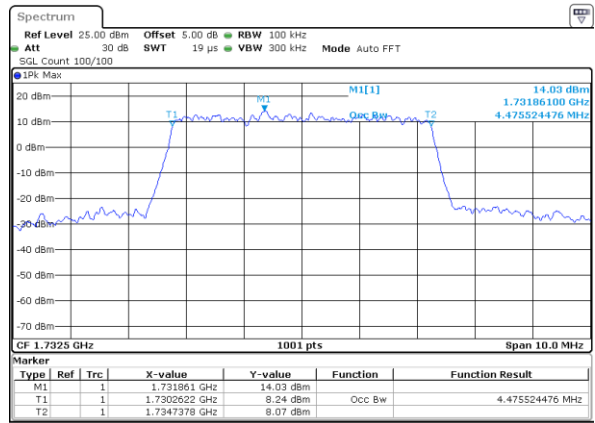

LTE Band 4

Lowest Channel / 5MHz / QPSK

Date: 16 AUG 2017 20:34:05

Lowest Channel / 5MHz / 16QAM

Date: 16 AUG 2017 20:34:16

Middle Channel / 5MHz / QPSK

Date: 16 AUG 2017 20:41:12

Middle Channel / 5MHz / 16QAM

Date: 16 AUG 2017 20:41:23

Highest Channel / 5MHz / QPSK

Date: 16 AUG 2017 20:43:46

Highest Channel / 5MHz / 16QAM

Date: 16 AUG 2017 20:43:56

LTE Band 4

Lowest Channel / 10MHz / QPSK

Date: 16 AUG 2017 22:22:41