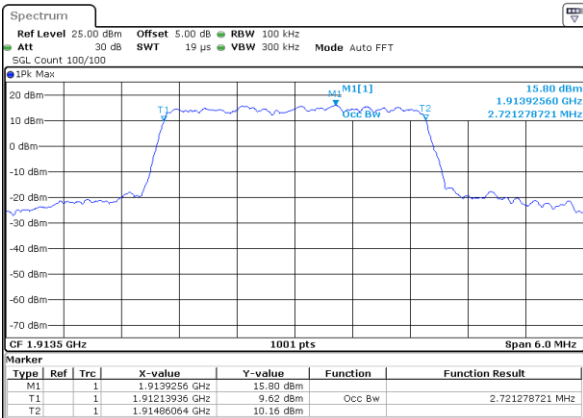

Date: 17 AUG 2017 19:52:16

Middle Channel / 1.4MHz / 16QAM

Date: 17 AUG 2017 19:52:37

Highest Channel / 1.4MHz / QPSK

Date: 17 AUG 2017 19:56:06

Highest Channel / 1.4MHz / 16QAM

Date: 17 AUG 2017 19:56:28

LTE Band 25

Lowest Channel / 3MHz / QPSK

Date: 17 AUG 2017 20:11:24

Lowest Channel / 3MHz / 16QAM

Date: 17 AUG 2017 20:11:45

Middle Channel / 3MHz / QPSK

Date: 17 AUG 2017 20:13:10

Middle Channel / 3MHz / 16QAM

Date: 17 AUG 2017 20:12:49

Highest Channel / 3MHz / QPSK

Date: 17 AUG 2017 20:13:32

Highest Channel / 3MHz / 16QAM

Date: 17 AUG 2017 20:13:53