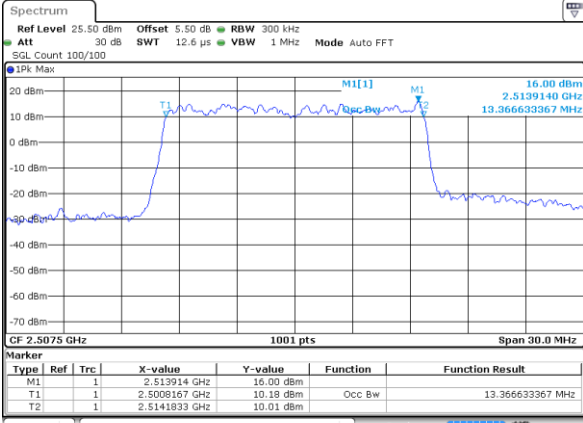

Lowest Channel / 10MHz / 16QAM

Date: 17 AUG 2017 11:11:16

Middle Channel / 10MHz / QPSK

Date: 17 AUG 2017 11:11:57

Middle Channel / 10MHz / 16QAM

Date: 17 AUG 2017 11:11:36

Highest Channel / 10MHz / QPSK

Date: 17 AUG 2017 11:12:18

Highest Channel / 10MHz / 16QAM

Date: 17 AUG 2017 11:12:41

LTE Band 7

Lowest Channel / 15MHz / QPSK

Date: 17 AUG 2017 11:24:30

Lowest Channel / 15MHz / 16QAM

Date: 17 AUG 2017 11:24:50

Middle Channel / 15MHz / QPSK

Date: 17 AUG 2017 11:25:31

Middle Channel / 15MHz / 16QAM

Date: 17 AUG 2017 11:25:10

Highest Channel / 15MHz / QPSK

Date: 17 AUG 2017 11:25:52

Highest Channel / 15MHz / 16QAM

Date: 17 AUG 2017 11:26:16

LTE Band 7