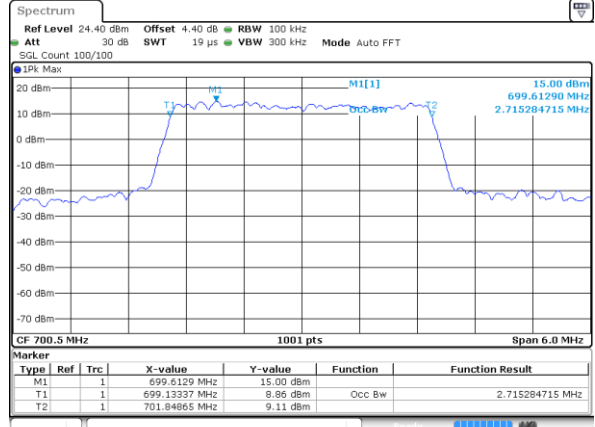

Date: 18 AUG 2017 09:13:11

LTE Band 12

Lowest Channel / 3MHz / QPSK

Date: 18 AUG 2017 09:28:45

Lowest Channel / 3MHz / 16QAM

Date: 18 AUG 2017 09:28:55

Middle Channel / 3MHz / QPSK

Date: 18 AUG 2017 09:29:15

Middle Channel / 3MHz / 16QAM

Date: 18 AUG 2017 09:29:05

Highest Channel / 3MHz / QPSK

Date: 18 AUG 2017 09:29:25

Highest Channel / 3MHz / 16QAM

Date: 18 AUG 2017 09:29:35

LTE Band 12

Lowest Channel / 5MHz / QPSK