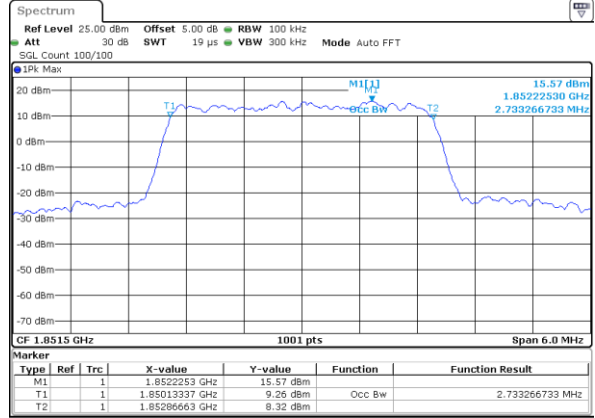

Lowest Channel / 3MHz / 16QAM

Date: 17 AUG 2017 20:11:45