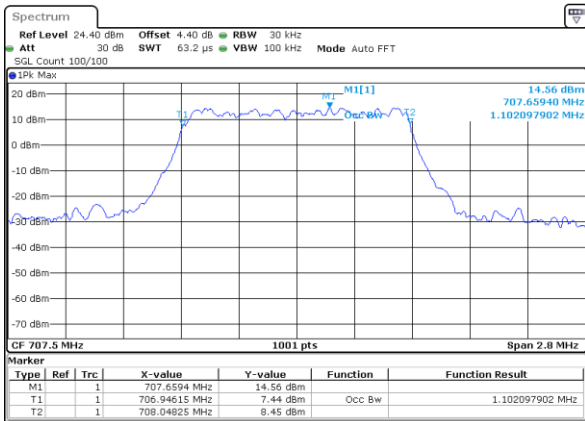

Highest Channel / 20MHz / QPSK

Date: 17 AUG 2017 11:42:34

Highest Channel / 20MHz / 16QAM

Date: 17 AUG 2017 11:42:55

LTE Band 12

Lowest Channel / 1.4MHz / QPSK

Date: 18 AUG 2017 09:12:21

Lowest Channel / 1.4MHz / 16QAM

Date: 18 AUG 2017 09:12:31

Middle Channel / 1.4MHz / QPSK

Date: 18 AUG 2017 09:12:51

Middle Channel / 1.4MHz / 16QAM

Date: 18 AUG 2017 09:12:41

Highest Channel / 1.4MHz / QPSK

Date: 18 AUG 2017 09:13:01

Highest Channel / 1.4MHz / 16QAM