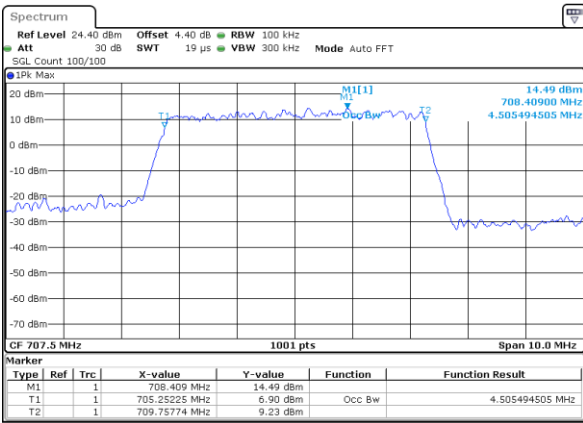

Date: 18 AUG 2017 09:13:11

LTE Band 12

Lowest Channel / 3MHz / QPSK

Date: 18 AUG 2017 09:28:45

Lowest Channel / 3MHz / 16QAM

Date: 18 AUG 2017 09:28:55

Middle Channel / 3MHz / QPSK

Date: 18 AUG 2017 09:29:15

Middle Channel / 3MHz / 16QAM

Date: 18 AUG 2017 09:29:05

Highest Channel / 3MHz / QPSK

Date: 18 AUG 2017 09:29:25

Highest Channel / 3MHz / 16QAM

Date: 18 AUG 2017 09:29:35

LTE Band 12

Lowest Channel / 5MHz / QPSK

Date: 18 AUG 2017 09:45:08

Lowest Channel / 5MHz / 16QAM

Date: 18 AUG 2017 09:45:18

Middle Channel / 5MHz / QPSK

Date: 18 AUG 2017 09:45:38

Middle Channel / 5MHz / 16QAM

Date: 18 AUG 2017 09:45:28

Highest Channel / 5MHz / QPSK