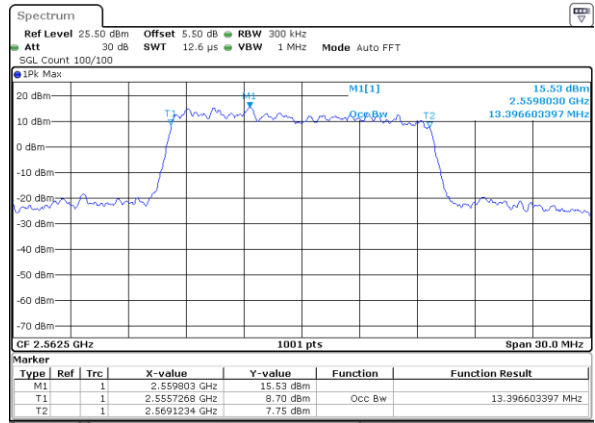

Highest Channel / 10MHz / 16QAM

Date: 17 AUG 2017 11:12:41

LTE Band 7

Lowest Channel / 15MHz / QPSK

Date: 17 AUG 2017 11:24:30

Lowest Channel / 15MHz / 16QAM

Date: 17 AUG 2017 11:24:50

Middle Channel / 15MHz / QPSK

Date: 17 AUG 2017 11:25:31

Middle Channel / 15MHz / 16QAM

Date: 17 AUG 2017 11:25:10

Highest Channel / 15MHz / QPSK

Date: 17 AUG 2017 11:25:52

Highest Channel / 15MHz / 16QAM

Date: 17 AUG 2017 11:26:16

LTE Band 7