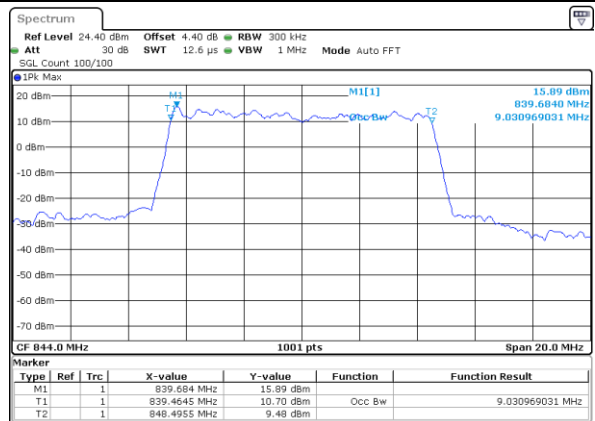

Date: 17 AUG 2017 10:17:47

Highest Channel / 5MHz / 16QAM

Date: 17 AUG 2017 10:17:58

LTE Band 5

Lowest Channel / 10MHz / QPSK

Date: 17 AUG 2017 10:26:52

Lowest Channel / 10MHz / 16QAM

Date: 17 AUG 2017 10:27:03

Middle Channel / 10MHz / QPSK

Date: 17 AUG 2017 10:35:57

Middle Channel / 10MHz / 16QAM

Date: 17 AUG 2017 10:36:07

Highest Channel / 10MHz / QPSK

Date: 17 AUG 2017 10:38:29

Highest Channel / 10MHz / 16QAM

Date: 17 AUG 2017 10:38:40

LTE Band 7

Lowest Channel / 5MHz / QPSK

Date: 17 AUG 2017 10:53:35

Lowest Channel / 5MHz / 16QAM

Date: 17 AUG 2017 10:54:07

Middle Channel / 5MHz / QPSK

Date: 17 AUG 2017 10:54:51

Middle Channel / 5MHz / 16QAM