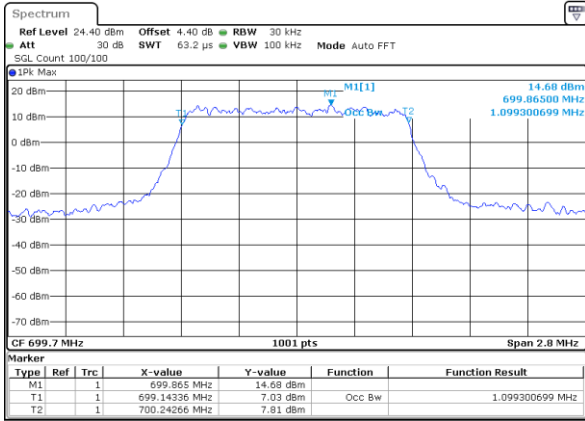

Highest Channel / 20MHz / QPSK

Date: 17 AUG 2017 11:42:34

Highest Channel / 20MHz / 16QAM

Date: 17 AUG 2017 11:42:55

LTE Band 12

Lowest Channel / 1.4MHz / QPSK

Date: 18 AUG 2017 09:12:21

Lowest Channel / 1.4MHz / 16QAM

Date: 18 AUG 2017 09:12:31

Middle Channel / 1.4MHz / QPSK

Date: 18 AUG 2017 09:12:51

Middle Channel / 1.4MHz / 16QAM

Date: 18 AUG 2017 09:12:41

Highest Channel / 1.4MHz / QPSK

Date: 18 AUG 2017 09:13:01

Highest Channel / 1.4MHz / 16QAM