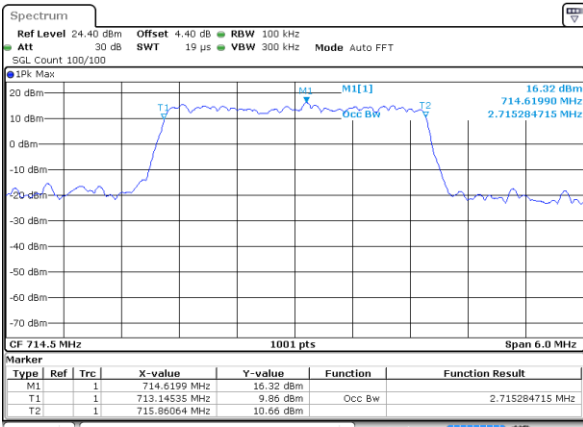

Date: 18 AUG 2017 09:13:11

LTE Band 12

Lowest Channel / 3MHz / QPSK

Date: 18 AUG 2017 09:28:45

Lowest Channel / 3MHz / 16QAM

Date: 18 AUG 2017 09:28:55

Middle Channel / 3MHz / QPSK

Date: 18 AUG 2017 09:29:15

Middle Channel / 3MHz / 16QAM

Date: 18 AUG 2017 09:29:05

Highest Channel / 3MHz / QPSK

Date: 18 AUG 2017 09:29:25

Highest Channel / 3MHz / 16QAM

Date: 18 AUG 2017 09:29:35

LTE Band 12

Lowest Channel / 5MHz / QPSK