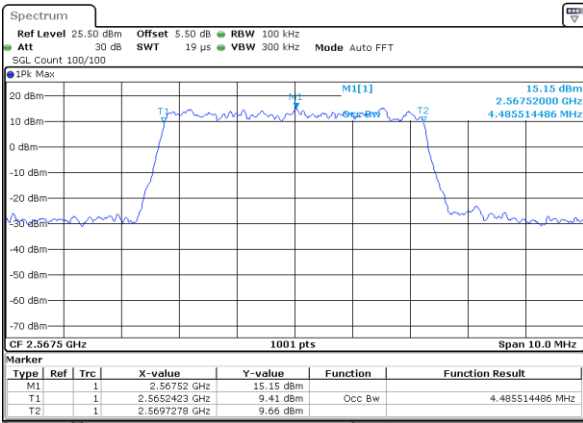

LTE Band 7

Lowest Channel / 5MHz / QPSK

Date: 17 AUG 2017 10:53:35

Lowest Channel / 5MHz / 16QAM

Date: 17 AUG 2017 10:54:07

Middle Channel / 5MHz / QPSK

Date: 17 AUG 2017 10:54:51

Middle Channel / 5MHz / 16QAM

Date: 17 AUG 2017 10:54:28

Highest Channel / 5MHz / QPSK

Date: 17 AUG 2017 10:55:12

Highest Channel / 5MHz / 16QAM

Date: 17 AUG 2017 10:55:32

LTE Band 7

Lowest Channel / 10MHz / QPSK

Date: 17 AUG 2017 11:04:56