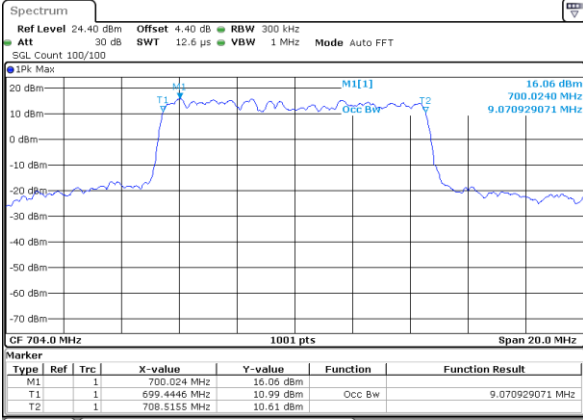

Date: 18 AUG 2017 09:45:48

Highest Channel / 5MHz / 16QAM

Date: 18 AUG 2017 09:45:58

LTE Band 12

Lowest Channel / 10MHz / QPSK

Date: 18 AUG 2017 10:01:31

Lowest Channel / 10MHz / 16QAM

Date: 18 AUG 2017 10:01:41