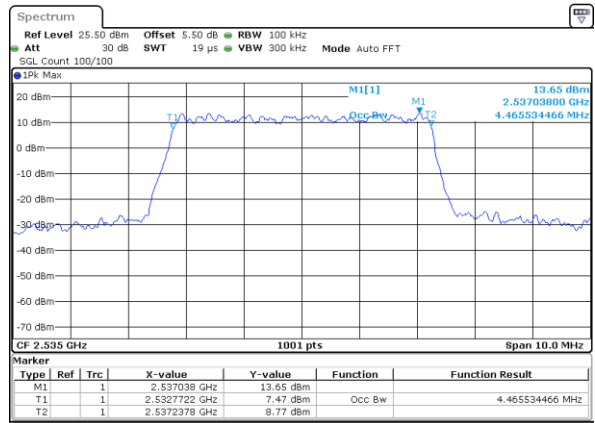

LTE Band 7

Lowest Channel / 5MHz / QPSK

Date: 17 AUG 2017 10:53:35

Lowest Channel / 5MHz / 16QAM

Date: 17 AUG 2017 10:54:07

Middle Channel / 5MHz / QPSK

Date: 17 AUG 2017 10:54:51

Middle Channel / 5MHz / 16QAM

Date: 17 AUG 2017 10:54:28

Highest Channel / 5MHz / QPSK

Date: 17 AUG 2017 10:55:12

Highest Channel / 5MHz / 16QAM

Date: 17 AUG 2017 10:55:32

LTE Band 7

Lowest Channel / 10MHz / QPSK

Date: 17 AUG 2017 11:04:56