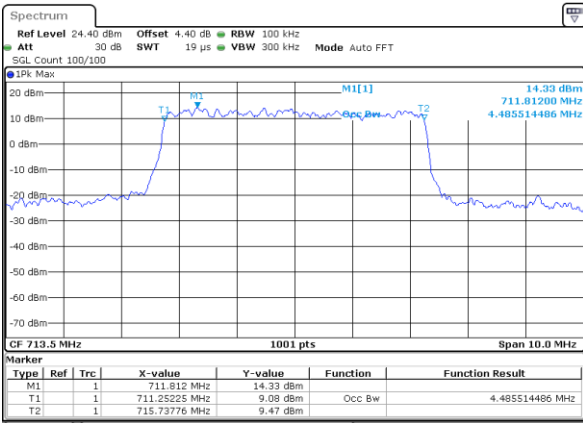

Middle Channel / 3MHz / 16QAM

Date: 18 AUG 2017 09:29:05

Highest Channel / 3MHz / QPSK

Date: 18 AUG 2017 09:29:25

Highest Channel / 3MHz / 16QAM

Date: 18 AUG 2017 09:29:35

LTE Band 12

Lowest Channel / 5MHz / QPSK

Date: 18 AUG 2017 09:45:08

Lowest Channel / 5MHz / 16QAM

Date: 18 AUG 2017 09:45:18

Middle Channel / 5MHz / QPSK

Date: 18 AUG 2017 09:45:38

Middle Channel / 5MHz / 16QAM

Date: 18 AUG 2017 09:45:28

Highest Channel / 5MHz / QPSK

Date: 18 AUG 2017 09:45:48

Highest Channel / 5MHz / 16QAM

Date: 18 AUG 2017 09:45:58

LTE Band 12

Lowest Channel / 10MHz / QPSK

Date: 18 AUG 2017 10:01:31

Lowest Channel / 10MHz / 16QAM

Date: 18 AUG 2017 10:01:41