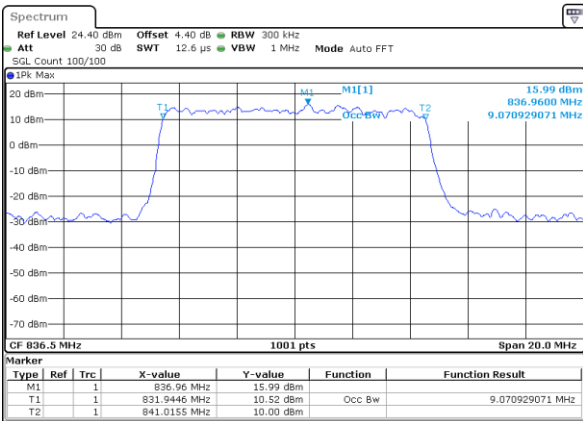

Middle Channel / 10MHz / QPSK

Date: 17 AUG 2017 10:35:57