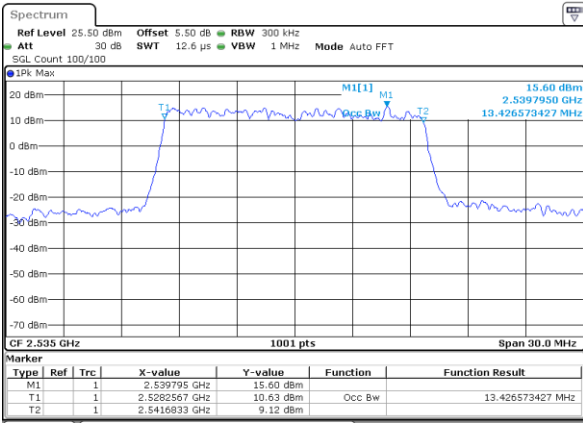

Date: 17 AUG 2017 10:54:28

Highest Channel / 5MHz / QPSK

Date: 17 AUG 2017 10:55:12

Highest Channel / 5MHz / 16QAM

Date: 17 AUG 2017 10:55:32

LTE Band 7

Lowest Channel / 10MHz / QPSK

Date: 17 AUG 2017 11:04:56

Lowest Channel / 10MHz / 16QAM

Date: 17 AUG 2017 11:11:16

Middle Channel / 10MHz / QPSK

Date: 17 AUG 2017 11:11:57

Middle Channel / 10MHz / 16QAM

Date: 17 AUG 2017 11:11:36

Highest Channel / 10MHz / QPSK

Date: 17 AUG 2017 11:12:18

Highest Channel / 10MHz / 16QAM

Date: 17 AUG 2017 11:12:41

LTE Band 7

Lowest Channel / 15MHz / QPSK

Date: 17 AUG 2017 11:24:30

Lowest Channel / 15MHz / 16QAM

Date: 17 AUG 2017 11:24:50

Middle Channel / 15MHz / QPSK

Date: 17 AUG 2017 11:25:31

Middle Channel / 15MHz / 16QAM

Date: 17 AUG 2017 11:25:10

Highest Channel / 15MHz / QPSK

Date: 17 AUG 2017 11:25:52

Highest Channel / 15MHz / 16QAM

Date: 17 AUG 2017 11:26:16

LTE Band 7