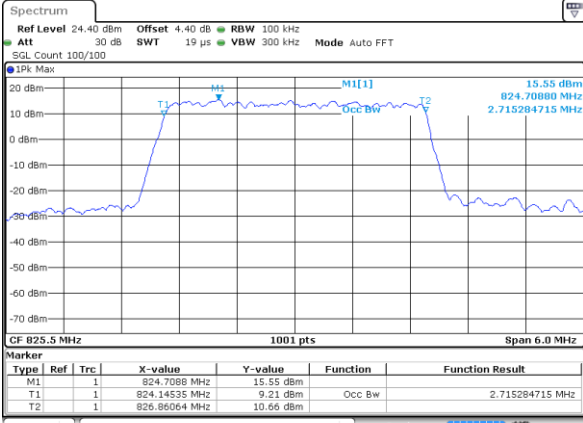

Highest Channel / 20MHz / QPSK

Date: 16 AUG 2017 23:05:49

Highest Channel / 20MHz / 16QAM

Date: 16 AUG 2017 23:05:59

LTE Band 5

Lowest Channel / 1.4MHz / QPSK

Date: 17 AUG 2017 09:28:33

Lowest Channel / 1.4MHz / 16QAM

Date: 17 AUG 2017 09:30:22

Middle Channel / 1.4MHz / QPSK

Date: 17 AUG 2017 09:36:48

Middle Channel / 1.4MHz / 16QAM

Date: 17 AUG 2017 09:37:07

Highest Channel / 1.4MHz / QPSK

Date: 17 AUG 2017 09:37:47

Highest Channel / 1.4MHz / 16QAM

Date: 17 AUG 2017 09:37:27

LTE Band 5

Lowest Channel / 3MHz / QPSK

Date: 17 AUG 2017 09:45:24

Lowest Channel / 3MHz / 16QAM

Date: 17 AUG 2017 09:45:35

Middle Channel / 3MHz / QPSK

Date: 17 AUG 2017 09:54:30