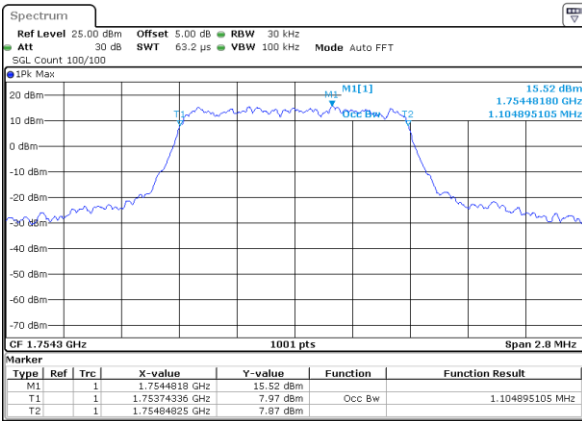

Date: 17 AUG 2017 20:48:23

Highest Channel / 20MHz / QPSK

Date: 17 AUG 2017 20:48:42

Highest Channel / 20MHz / 16QAM

Date: 17 AUG 2017 20:48:52

LTE Band 4

Lowest Channel / 1.4MHz / QPSK

Date: 16 AUG 2017 20:00:36

Lowest Channel / 1.4MHz / 16QAM

Date: 16 AUG 2017 20:00:47

Middle Channel / 1.4MHz / QPSK

Date: 16 AUG 2017 20:07:42

Middle Channel / 1.4MHz / 16QAM

Date: 16 AUG 2017 20:07:52

Highest Channel / 1.4MHz / QPSK

Date: 16 AUG 2017 20:10:15

Highest Channel / 1.4MHz / 16QAM

Date: 16 AUG 2017 20:10:26

LTE Band 4

Lowest Channel / 3MHz / QPSK

Date: 16 AUG 2017 20:17:21

Lowest Channel / 3MHz / 16QAM

Date: 16 AUG 2017 20:17:31