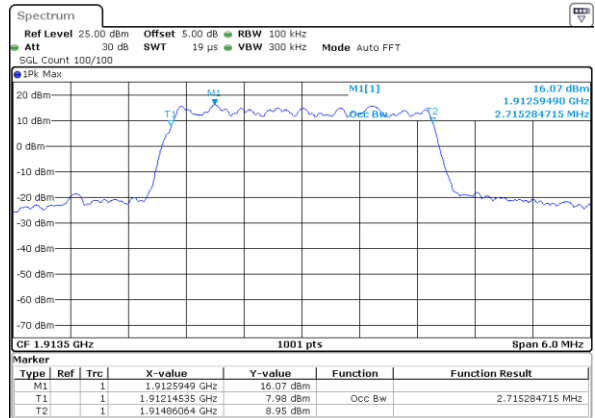

Date: 17 AUG 2017 19:52:16

Middle Channel / 1.4MHz / 16QAM

Date: 17 AUG 2017 19:52:37

Highest Channel / 1.4MHz / QPSK

Date: 17 AUG 2017 19:56:06

Highest Channel / 1.4MHz / 16QAM

Date: 17 AUG 2017 19:56:28

LTE Band 25

Lowest Channel / 3MHz / QPSK

Date: 17 AUG 2017 20:11:24

Lowest Channel / 3MHz / 16QAM

Date: 17 AUG 2017 20:11:45

Middle Channel / 3MHz / QPSK

Date: 17 AUG 2017 20:13:10

Middle Channel / 3MHz / 16QAM

Date: 17 AUG 2017 20:12:49

Highest Channel / 3MHz / QPSK

Date: 17 AUG 2017 20:13:32

Highest Channel / 3MHz / 16QAM

Date: 17 AUG 2017 20:13:53