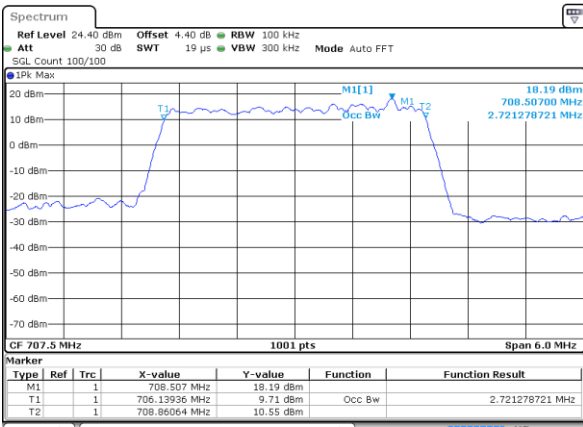

Date: 18 AUG 2017 09:13:11

LTE Band 12

Lowest Channel / 3MHz / QPSK

Date: 18 AUG 2017 09:28:45

Lowest Channel / 3MHz / 16QAM

Date: 18 AUG 2017 09:28:55

Middle Channel / 3MHz / QPSK

Date: 18 AUG 2017 09:29:15

Middle Channel / 3MHz / 16QAM

Date: 18 AUG 2017 09:29:05

Highest Channel / 3MHz / QPSK

Date: 18 AUG 2017 09:29:25

Highest Channel / 3MHz / 16QAM

Date: 18 AUG 2017 09:29:35

LTE Band 12

Lowest Channel / 5MHz / QPSK