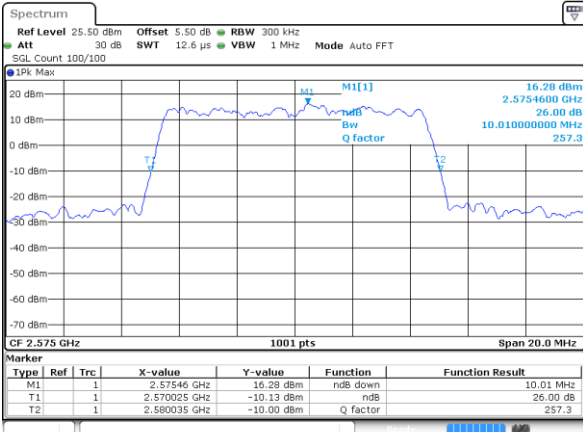

Highest Channel / 5MHz / QPSK

Date: 18 AUG 2017 14:21:50

Highest Channel / 5MHz / 16QAM

Date: 18 AUG 2017 14:22:00

LTE Band 38

Lowest Channel / 10MHz / QPSK

Date: 18 AUG 2017 14:22:32

Lowest Channel / 10MHz / 16QAM