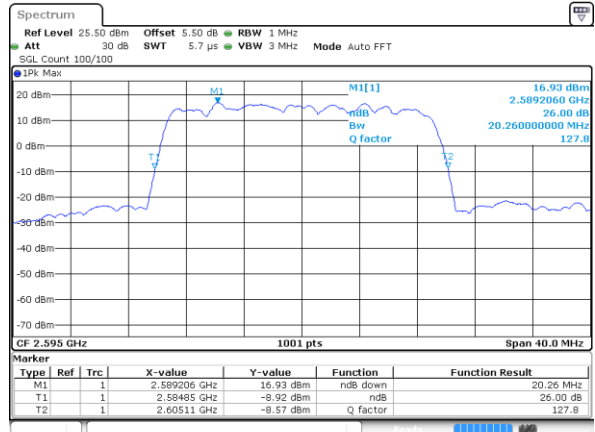

Middle Channel / 15MHz / 16QAM

Date: 18 AUG 2017 14:25:34

Highest Channel / 15MHz / QPSK

Date: 18 AUG 2017 14:26:06

Highest Channel / 15MHz / 16QAM

Date: 18 AUG 2017 14:26:16

LTE Band 38

Lowest Channel / 20MHz / QPSK

Date: 18 AUG 2017 14:26:48

Lowest Channel / 20MHz / 16QAM

Date: 18 AUG 2017 14:26:59

Middle Channel / 20MHz / QPSK

Date: 18 AUG 2017 14:27:31

Middle Channel / 20MHz / 16QAM

Date: 18 AUG 2017 14:27:42

Highest Channel / 20MHz / QPSK

Date: 18 AUG 2017 14:28:14

Highest Channel / 20MHz / 16QAM

Date: 18 AUG 2017 14:28:24

LTE Band 41

Lowest Channel / 5MHz / QPSK

Date: 19 AUG 2017 00:16:12

Lowest Channel / 5MHz / 16QAM

Date: 19 AUG 2017 00:18:22