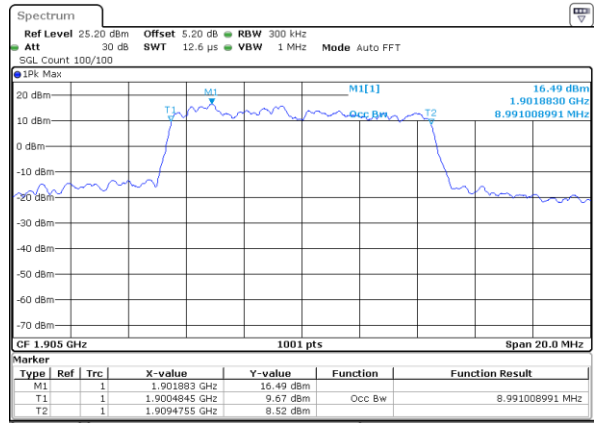

Date: 17 AUG 2017 19:56:51

Middle Channel / 5MHz / 16QAM

Date: 17 AUG 2017 19:57:01

Highest Channel / 5MHz / QPSK

Date: 17 AUG 2017 19:59:20

Highest Channel / 5MHz / 16QAM

Date: 17 AUG 2017 19:59:30

LTE Band 2

Lowest Channel / 10MHz / QPSK

Date: 17 AUG 2017 20:06:19

Lowest Channel / 10MHz / 16QAM

Date: 17 AUG 2017 20:06:29

Middle Channel / 10MHz / QPSK

Date: 17 AUG 2017 20:13:18

Middle Channel / 10MHz / 16QAM

Date: 17 AUG 2017 20:13:28

Highest Channel / 10MHz / QPSK

Date: 17 AUG 2017 20:15:48

Highest Channel / 10MHz / 16QAM

Date: 17 AUG 2017 20:15:58

LTE Band 2

Lowest Channel / 15MHz / QPSK

Date: 17 AUG 2017 20:22:47

Lowest Channel / 15MHz / 16QAM