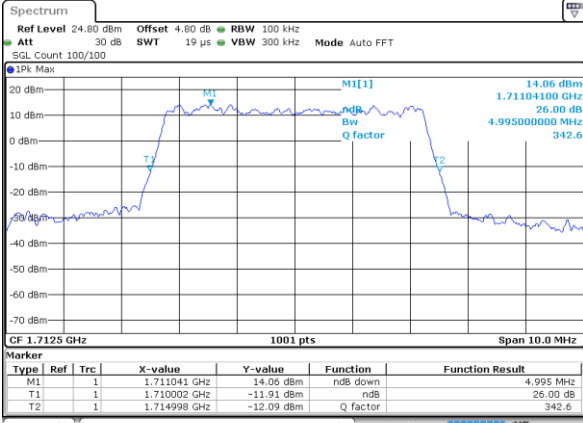

Highest Channel / 3MHz / 16QAM

Date: 21 AUG 2017 10:43:22

LTE Band 66

Lowest Channel / 5MHz / QPSK

Date: 21 AUG 2017 11:02:53

Lowest Channel / 5MHz / 16QAM

Date: 21 AUG 2017 11:03:13

Middle Channel / 5MHz / QPSK

Date: 21 AUG 2017 11:12:25

Middle Channel / 5MHz / 16QAM

Date: 21 AUG 2017 11:12:48

Highest Channel / 5MHz / QPSK

Date: 21 AUG 2017 11:33:04

Highest Channel / 5MHz / 16QAM

Date: 21 AUG 2017 11:33:27

LTE Band 66