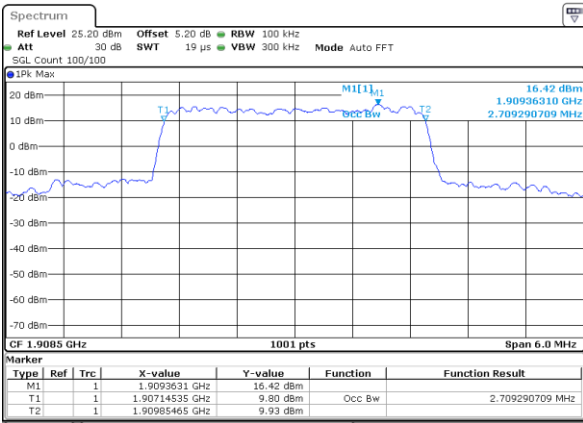

Date: 17.AUG.2017 19:13:46

Highest Channel / 1.4MHz / QPSK

Date: 17.AUG.2017 19:16:06

Highest Channel / 1.4MHz / 16QAM

Date: 17.AUG.2017 19:16:15

LTE Band 2

Lowest Channel / 3MHz / QPSK

Date: 17 AUG 2017 19:33:25

Lowest Channel / 3MHz / 16QAM

Date: 17 AUG 2017 19:33:35

Middle Channel / 3MHz / QPSK

Date: 17 AUG 2017 19:40:24

Middle Channel / 3MHz / 16QAM

Date: 17 AUG 2017 19:40:34

Highest Channel / 3MHz / QPSK

Date: 17 AUG 2017 19:42:53

Highest Channel / 3MHz / 16QAM

Date: 17 AUG 2017 19:43:03

LTE Band 2

Lowest Channel / 5MHz / QPSK

Date: 17 AUG 2017 19:49:52

Lowest Channel / 5MHz / 16QAM

Date: 17 AUG 2017 19:50:02

Middle Channel / 5MHz / QPSK