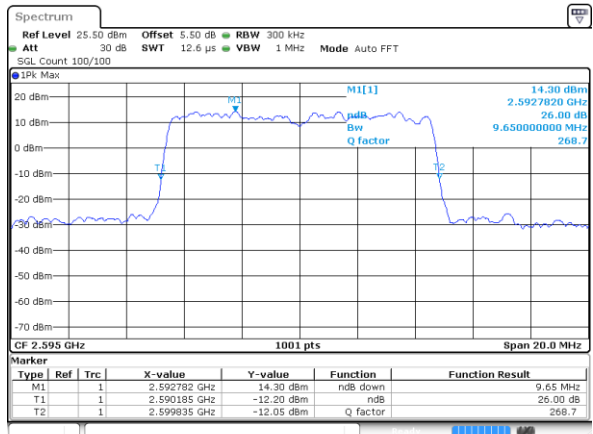

Middle Channel / 10MHz / 16QAM

Date: 18 AUG 2017 14:23:26