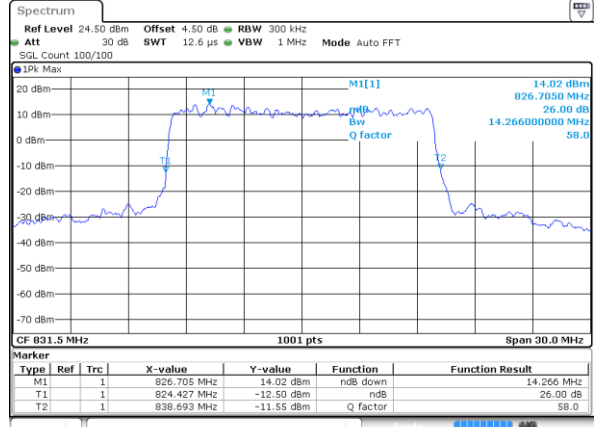

Lowest Channel / 15MHz / 16QAM

Date: 18 AUG 2017 23:47:09