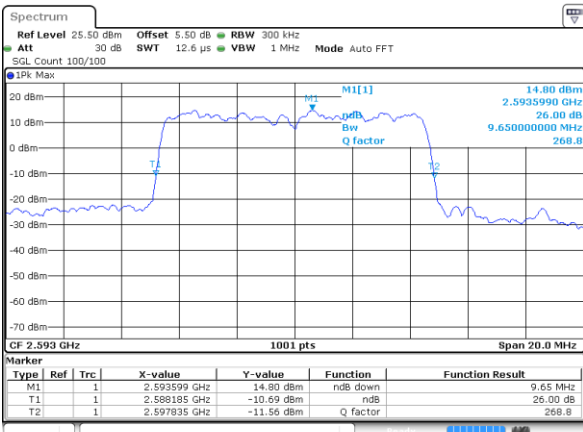

LTE Band 41

Lowest Channel / 10MHz / QPSK

Date: 19 AUG 2017 00:20:22

Lowest Channel / 10MHz / 16QAM

Date: 19 AUG 2017 00:20:33

Middle Channel / 10MHz / QPSK

Date: 19 AUG 2017 00:21:04

Middle Channel / 10MHz / 16QAM

Date: 19 AUG 2017 00:21:15

Highest Channel / 10MHz / QPSK

Date: 19 AUG 2017 00:21:47

Highest Channel / 10MHz / 16QAM

Date: 19 AUG 2017 00:21:57

LTE Band 41

Lowest Channel / 15MHz / QPSK

Date: 19 AUG 2017 00:22:29