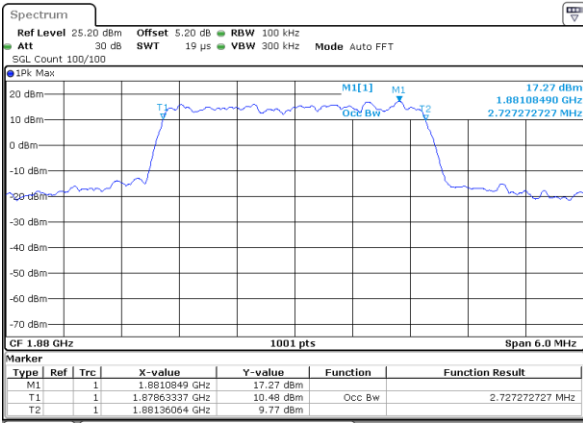

LTE Band 2

Lowest Channel / 1.4MHz / QPSK

Date: 17.AUG.2017 19:06:38

Lowest Channel / 1.4MHz / 16QAM

Date: 17.AUG.2017 19:06:48

Middle Channel / 1.4MHz / QPSK

Date: 17.AUG.2017 19:13:36

Middle Channel / 1.4MHz / 16QAM

Date: 17.AUG.2017 19:13:46

Highest Channel / 1.4MHz / QPSK

Date: 17.AUG.2017 19:16:06

Highest Channel / 1.4MHz / 16QAM

Date: 17.AUG.2017 19:16:15

LTE Band 2

Lowest Channel / 3MHz / QPSK

Date: 17 AUG 2017 19:33:25

Lowest Channel / 3MHz / 16QAM

Date: 17 AUG 2017 19:33:35

Middle Channel / 3MHz / QPSK

Date: 17 AUG 2017 19:40:24

Middle Channel / 3MHz / 16QAM

Date: 17 AUG 2017 19:40:34

Highest Channel / 3MHz / QPSK

Date: 17 AUG 2017 19:42:53