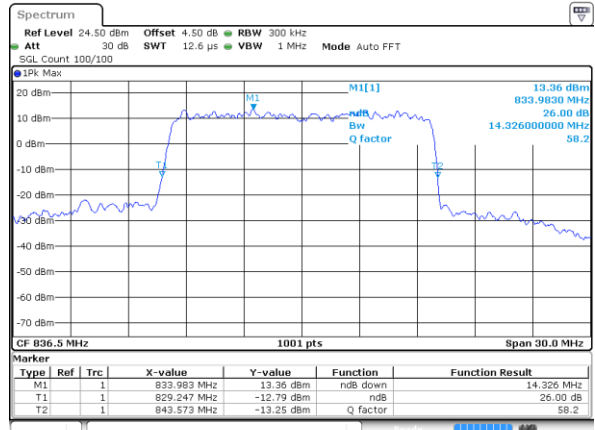

Date: 18 AUG 2017 23:09:27

Highest Channel / 10MHz / QPSK

Date: 18 AUG 2017 23:10:30

Highest Channel / 10MHz / 16QAM

Date: 18 AUG 2017 23:10:51

LTE Band 26

Lowest Channel / 15MHz / QPSK

Date: 18 AUG 2017 23:46:49

Lowest Channel / 15MHz / 16QAM

Date: 18 AUG 2017 23:47:09

Middle Channel / 15MHz / QPSK

Date: 18 AUG 2017 23:48:49

Middle Channel / 15MHz / 16QAM

Date: 18 AUG 2017 23:48:27

Highest Channel / 15MHz / QPSK

Date: 18 AUG 2017 23:49:13

Highest Channel / 15MHz / 16QAM

Date: 18 AUG 2017 23:49:37

LTE Band 26

CH26765 / QPSK

Date: 18 AUG 2017 20:24:23

CH26765 / 16QAM

Date: 18 AUG 2017 20:24:44

LTE Band 38