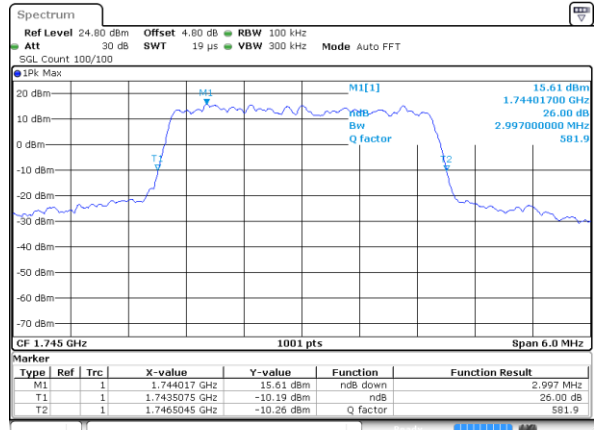

Date: 21 AUG 2017 09:37:32

Highest Channel / 1.4MHz / QPSK

Date: 21 AUG 2017 10:01:06

Highest Channel / 1.4MHz / 16QAM

Date: 21 AUG 2017 10:01:31

LTE Band 66

Lowest Channel / 3MHz / QPSK

Date: 21 AUG 2017 10:33:29

Lowest Channel / 3MHz / 16QAM

Date: 21 AUG 2017 10:33:08

Middle Channel / 3MHz / QPSK

Date: 21 AUG 2017 10:41:23

Middle Channel / 3MHz / 16QAM

Date: 21 AUG 2017 10:40:37

Highest Channel / 3MHz / QPSK

Date: 21 AUG 2017 10:42:58

Highest Channel / 3MHz / 16QAM

Date: 21 AUG 2017 10:43:22

LTE Band 66

Lowest Channel / 5MHz / QPSK

Date: 21 AUG 2017 11:02:53

Lowest Channel / 5MHz / 16QAM

Date: 21 AUG 2017 11:03:13

Middle Channel / 5MHz / QPSK

Date: 21 AUG 2017 11:12:25

Middle Channel / 5MHz / 16QAM

Date: 21 AUG 2017 11:12:48

Highest Channel / 5MHz / QPSK

Date: 21 AUG 2017 11:33:04

Highest Channel / 5MHz / 16QAM

Date: 21 AUG 2017 11:33:27

LTE Band 66