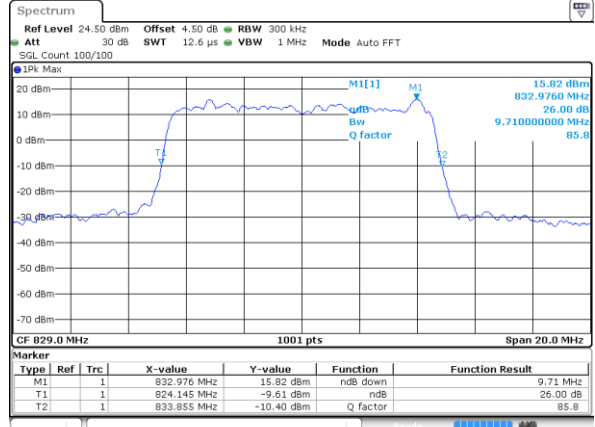

LTE Band 26

Lowest Channel / 10MHz / QPSK

Date: 18 AUG 2017 23:08:02

Lowest Channel / 10MHz / 16QAM

Date: 18 AUG 2017 23:08:23

Middle Channel / 10MHz / QPSK

Date: 18 AUG 2017 23:09:48

Middle Channel / 10MHz / 16QAM

Date: 18 AUG 2017 23:09:27

Highest Channel / 10MHz / QPSK

Date: 18 AUG 2017 23:10:30

Highest Channel / 10MHz / 16QAM

Date: 18 AUG 2017 23:10:51

LTE Band 26

Lowest Channel / 15MHz / QPSK

Date: 18 AUG 2017 23:46:49