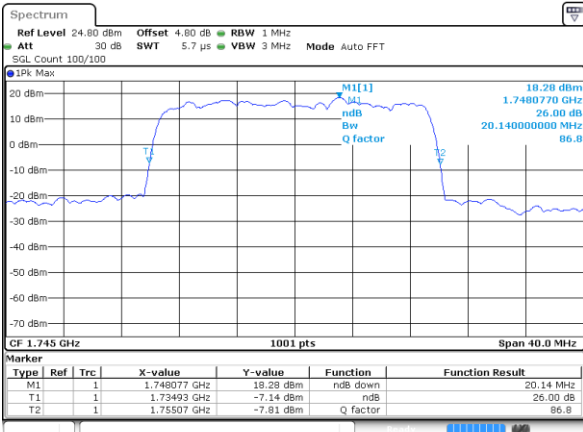

Date: 21 AUG 2017 14:09:38

LTE Band 66

Lowest Channel / 20MHz / QPSK

Date: 21 AUG 2017 14:19:17

Lowest Channel / 20MHz / 16QAM

Date: 21 AUG 2017 14:19:50

Middle Channel / 20MHz / QPSK

Date: 21 AUG 2017 14:27:30

Middle Channel / 20MHz / 16QAM

Date: 21 AUG 2017 14:28:02

Highest Channel / 20MHz / QPSK

Date: 21 AUG 2017 14:38:46

Highest Channel / 20MHz / 16QAM

Date: 21 AUG 2017 14:39:17

Occupied Bandwidth

Mode	LTE Band 2 : 99%OBW(MHz)											
	1.4MHz		3MHz		5MHz		10MHz		15MHz		20MHz	
Mod.	QPSK	16QAM	QPSK	16QAM	QPSK	16QAM	QPSK	16QAM	QPSK	16QAM	QPSK	16QAM
Lowest CH	1.09	1.1	2.72	2.73	4.48	4.49	8.99	9.01	13.49	13.49	18.38	18.5
Middle CH	1.09	1.1	2.73	2.73	4.5	4.5	9.01	9.01	13.37	13.46	18.54	18.62
Highest CH	1.09	1.1	2.71	2.73	4.52	4.49	9.07	8.99	13.43	13.37	18.38	18.34