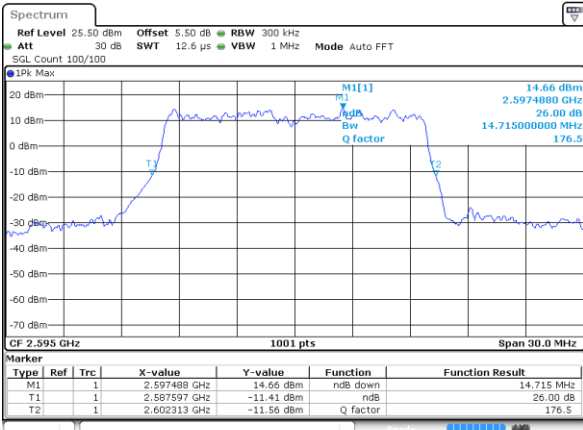

Date: 18 AUG 2017 14:24:08

LTE Band 38

Lowest Channel / 15MHz / QPSK

Date: 18 AUG 2017 14:24:41

Lowest Channel / 15MHz / 16QAM

Date: 18 AUG 2017 14:24:51

Middle Channel / 15MHz / QPSK

Date: 18 AUG 2017 14:25:23

Middle Channel / 15MHz / 16QAM

Date: 18 AUG 2017 14:25:34

Highest Channel / 15MHz / QPSK

Date: 18 AUG 2017 14:26:06

Highest Channel / 15MHz / 16QAM

Date: 18 AUG 2017 14:26:16

LTE Band 38

Lowest Channel / 20MHz / QPSK