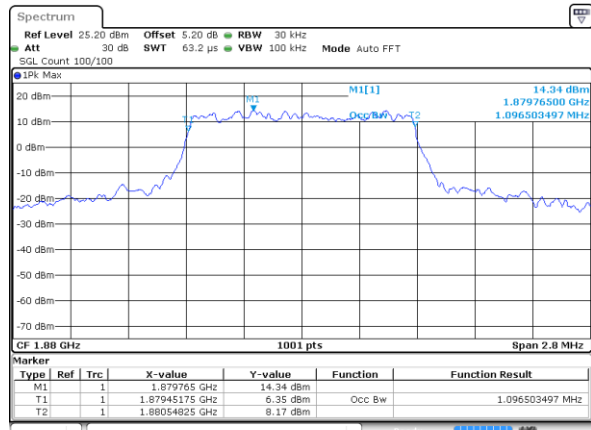

Mode	LTE Band 66 : 99%OBW(MHz)											
BW	1.4MHz		3MHz		5MHz		10MHz		15MHz		20MHz	
Mod.	QPSK	16QAM	QPSK	16QAM	QPSK	16QAM	QPSK	16QAM	QPSK	16QAM	QPSK	16QAM
Lowest CH	1.1	1.1	2.73	2.72	4.53	4.49	9.03	8.97	13.43	13.43	18.46	18.34
Middle CH	1.1	1.1	2.72	2.72	4.5	4.5	9.03	9.01	13.37	13.43	18.3	18.46
Highest CH	1.1	1.1	2.72	2.72	4.49	4.48	9.07	8.99	13.43	13.4	18.26	18.38

LTE Band 2

Lowest Channel / 1.4MHz / QPSK

Date: 17.AUG.2017 19:06:38

Lowest Channel / 1.4MHz / 16QAM

Date: 17.AUG.2017 19:06:48

Middle Channel / 1.4MHz / QPSK

Date: 17.AUG.2017 19:13:36

Middle Channel / 1.4MHz / 16QAM

Date: 17.AUG.2017 19:13:46

Highest Channel / 1.4MHz / QPSK

Date: 17.AUG.2017 19:16:06

Highest Channel / 1.4MHz / 16QAM

Date: 17.AUG.2017 19:16:15

LTE Band 2

Lowest Channel / 3MHz / QPSK

Date: 17 AUG 2017 19:33:25