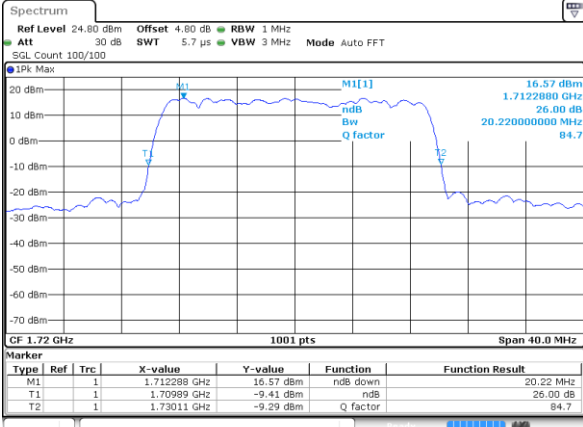

Highest Channel / 10MHz / QPSK

Date: 21 AUG 2017 11:54:36

Highest Channel / 10MHz / 16QAM

Date: 21 AUG 2017 11:54:58

LTE Band 66

Lowest Channel / 15MHz / QPSK

Date: 21 AUG 2017 13:56:29

Lowest Channel / 15MHz / 16QAM

Date: 21 AUG 2017 13:56:51

Middle Channel / 15MHz / QPSK

Date: 21 AUG 2017 14:04:49

Middle Channel / 15MHz / 16QAM

Date: 21 AUG 2017 14:05:16

Highest Channel / 15MHz / QPSK

Date: 21 AUG 2017 14:09:11

Highest Channel / 15MHz / 16QAM

Date: 21 AUG 2017 14:09:38

LTE Band 66

Lowest Channel / 20MHz / QPSK

Date: 21 AUG 2017 14:19:17

Lowest Channel / 20MHz / 16QAM

Date: 21 AUG 2017 14:19:50

Middle Channel / 20MHz / QPSK

Date: 21 AUG 2017 14:27:30