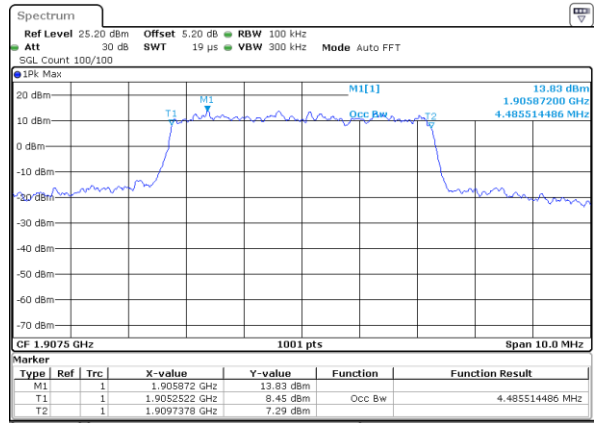

Highest Channel / 3MHz / 16QAM

Date: 17 AUG 2017 19:43:03

LTE Band 2

Lowest Channel / 5MHz / QPSK

Date: 17 AUG 2017 19:49:52

Lowest Channel / 5MHz / 16QAM

Date: 17 AUG 2017 19:50:02

Middle Channel / 5MHz / QPSK

Date: 17 AUG 2017 19:56:51

Middle Channel / 5MHz / 16QAM

Date: 17 AUG 2017 19:57:01

Highest Channel / 5MHz / QPSK

Date: 17 AUG 2017 19:59:20

Highest Channel / 5MHz / 16QAM

Date: 17 AUG 2017 19:59:30

LTE Band 2