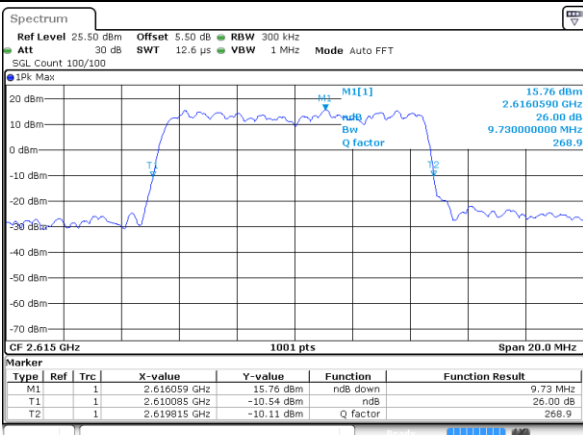

Date: 18 AUG 2017 14:22:43

Middle Channel / 10MHz / QPSK

Date: 18 AUG 2017 14:23:15

Middle Channel / 10MHz / 16QAM

Date: 18 AUG 2017 14:23:26

Highest Channel / 10MHz / QPSK

Date: 18 AUG 2017 14:23:57

Highest Channel / 10MHz / 16QAM

Date: 18 AUG 2017 14:24:08

LTE Band 38

Lowest Channel / 15MHz / QPSK

Date: 18 AUG 2017 14:24:41

Lowest Channel / 15MHz / 16QAM

Date: 18 AUG 2017 14:24:51

Middle Channel / 15MHz / QPSK

Date: 18 AUG 2017 14:25:23