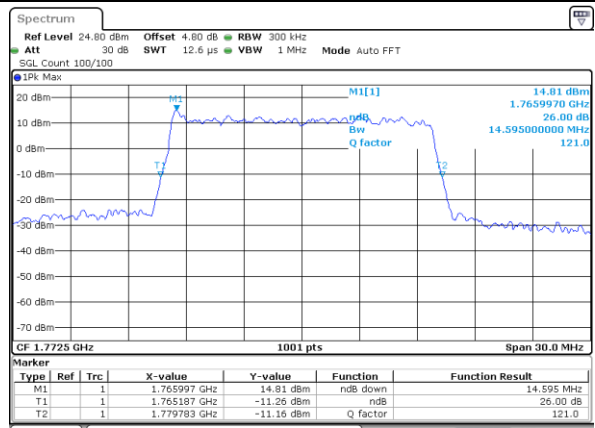

Highest Channel / 10MHz / QPSK

Date: 21 AUG 2017 11:54:36

Highest Channel / 10MHz / 16QAM

Date: 21 AUG 2017 11:54:58

LTE Band 66

Lowest Channel / 15MHz / QPSK

Date: 21 AUG 2017 13:56:29

Lowest Channel / 15MHz / 16QAM

Date: 21 AUG 2017 13:56:51

Middle Channel / 15MHz / QPSK

Date: 21 AUG 2017 14:04:49

Middle Channel / 15MHz / 16QAM

Date: 21 AUG 2017 14:05:16

Highest Channel / 15MHz / QPSK

Date: 21 AUG 2017 14:09:11

Highest Channel / 15MHz / 16QAM

Date: 21 AUG 2017 14:09:38

LTE Band 66

Lowest Channel / 20MHz / QPSK

Date: 21 AUG 2017 14:19:17

Lowest Channel / 20MHz / 16QAM

Date: 21 AUG 2017 14:19:50

Middle Channel / 20MHz / QPSK

Date: 21 AUG 2017 14:27:30