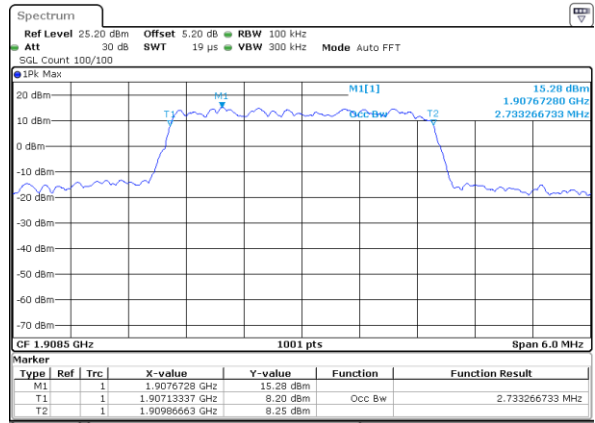

Date: 17.AUG.2017 19:13:46

Highest Channel / 1.4MHz / QPSK

Date: 17.AUG.2017 19:16:06

Highest Channel / 1.4MHz / 16QAM

Date: 17.AUG.2017 19:16:15

LTE Band 2

Lowest Channel / 3MHz / QPSK

Date: 17 AUG 2017 19:33:25

Lowest Channel / 3MHz / 16QAM

Date: 17 AUG 2017 19:33:35

Middle Channel / 3MHz / QPSK

Date: 17 AUG 2017 19:40:24

Middle Channel / 3MHz / 16QAM

Date: 17 AUG 2017 19:40:34

Highest Channel / 3MHz / QPSK

Date: 17 AUG 2017 19:42:53

Highest Channel / 3MHz / 16QAM

Date: 17 AUG 2017 19:43:03

LTE Band 2

Lowest Channel / 5MHz / QPSK

Date: 17 AUG 2017 19:49:52

Lowest Channel / 5MHz / 16QAM

Date: 17 AUG 2017 19:50:02

Middle Channel / 5MHz / QPSK