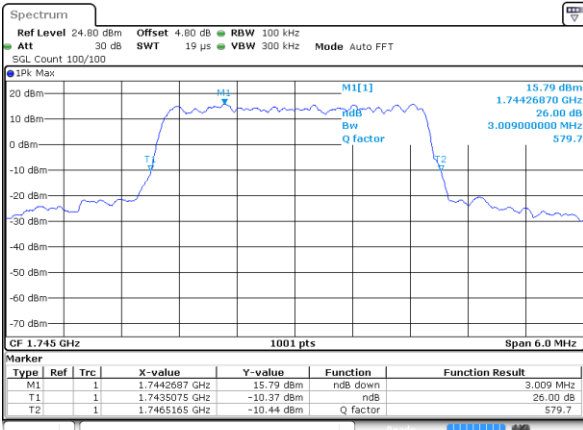

Middle Channel / 3MHz / QPSK

Date: 21 AUG 2017 10:41:23