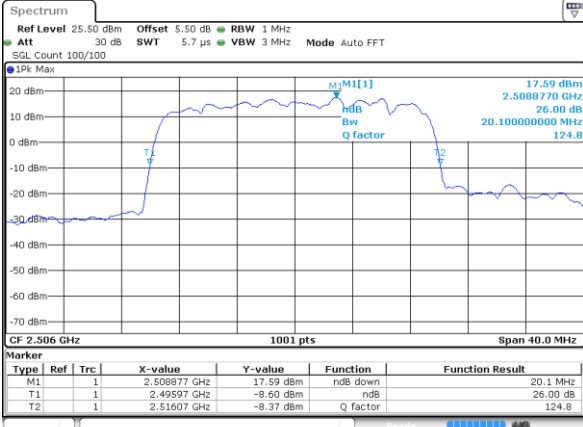

Highest Channel / 15MHz / 16QAM

Date: 19 AUG 2017 00:24:05

LTE Band 41

Lowest Channel / 20MHz / QPSK

Date: 19 AUG 2017 00:24:37

Lowest Channel / 20MHz / 16QAM

Date: 19 AUG 2017 00:24:47

Middle Channel / 20MHz / QPSK

Date: 19 AUG 2017 00:25:19

Middle Channel / 20MHz / 16QAM

Date: 19 AUG 2017 00:25:30

Highest Channel / 20MHz / QPSK

Date: 19 AUG 2017 00:26:02

Highest Channel / 20MHz / 16QAM

Date: 19 AUG 2017 00:26:12

LTE Band 66