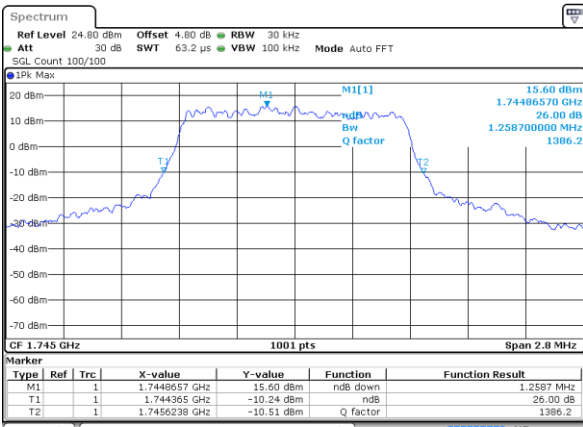

Date: 19 AUG 2017 00:25:19

Middle Channel / 20MHz / 16QAM

Date: 19 AUG 2017 00:25:30

Highest Channel / 20MHz / QPSK

Date: 19 AUG 2017 00:26:02

Highest Channel / 20MHz / 16QAM

Date: 19 AUG 2017 00:26:12

LTE Band 66

Lowest Channel / 1.4MHz / QPSK

Date: 21 AUG 2017 09:59:13

Lowest Channel / 1.4MHz / 16QAM

Date: 21 AUG 2017 09:58:54

Middle Channel / 1.4MHz / QPSK

Date: 21 AUG 2017 09:37:07

Middle Channel / 1.4MHz / 16QAM

Date: 21 AUG 2017 09:37:32

Highest Channel / 1.4MHz / QPSK

Date: 21 AUG 2017 10:01:06

Highest Channel / 1.4MHz / 16QAM

Date: 21 AUG 2017 10:01:31

LTE Band 66

Lowest Channel / 3MHz / QPSK

Date: 21 AUG 2017 10:33:29