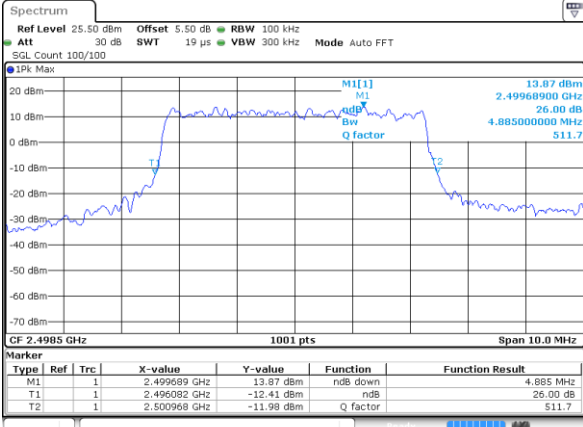

Date: 18 AUG 2017 14:28:14

Highest Channel / 20MHz / 16QAM

Date: 18 AUG 2017 14:28:24

LTE Band 41

Lowest Channel / 5MHz / QPSK

Date: 19 AUG 2017 00:16:12

Lowest Channel / 5MHz / 16QAM

Date: 19 AUG 2017 00:18:22