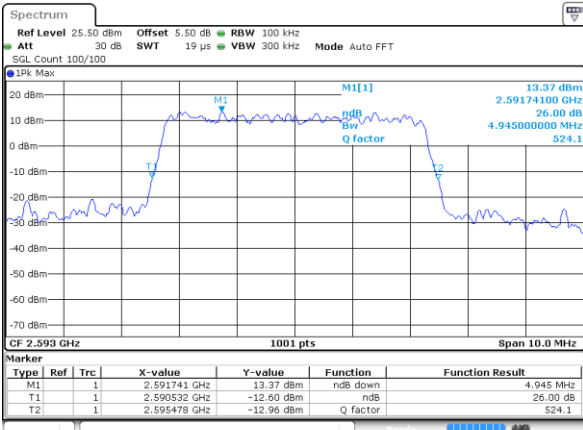

Middle Channel / 5MHz / QPSK

Date: 19 AUG 2017 00:18:55