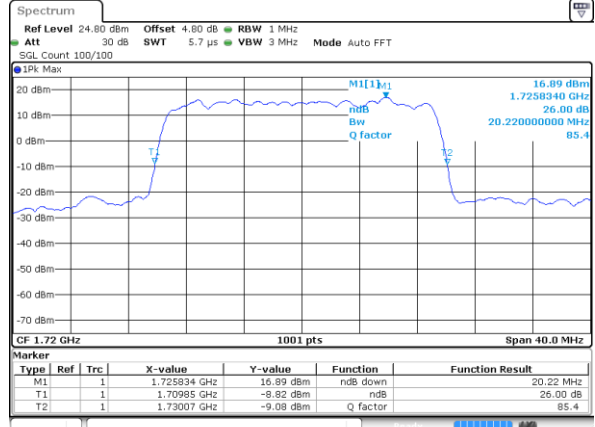

Highest Channel / 10MHz / QPSK

Date: 21 AUG 2017 11:54:36

Highest Channel / 10MHz / 16QAM

Date: 21 AUG 2017 11:54:58

LTE Band 66

Lowest Channel / 15MHz / QPSK

Date: 21 AUG 2017 13:56:29

Lowest Channel / 15MHz / 16QAM

Date: 21 AUG 2017 14:09:38

LTE Band 66

Lowest Channel / 20MHz / QPSK

Date: 21 AUG 2017 14:19:17

Lowest Channel / 20MHz / 16QAM

Date: 21 AUG 2017 14:19:50

Middle Channel / 20MHz / QPSK

Date: 21 AUG 2017 14:27:30

Middle Channel / 20MHz / 16QAM

Date: 21 AUG 2017 14:28:02

Highest Channel / 20MHz / QPSK

Date: 21 AUG 2017 14:38:46

Highest Channel / 20MHz / 16QAM

Date: 21 AUG 2017 14:39:17

Occupied Bandwidth

Mode	LTE Band 2 : 99%OBW(MHz)											
	1.4MHz		3MHz		5MHz		10MHz		15MHz		20MHz	
Mod.	QPSK	16QAM	QPSK	16QAM	QPSK	16QAM	QPSK	16QAM	QPSK	16QAM	QPSK	16QAM
Lowest CH	1.09	1.1	2.72	2.73	4.48	4.49	8.99	9.01	13.49	13.49	18.38	18.5
Middle CH	1.09	1.1	2.73	2.73	4.5	4.5	9.01	9.01	13.37	13.46	18.54	18.62
Highest CH	1.09	1.1	2.71	2.73	4.52	4.49	9.07	8.99	13.43	13.37	18.38	18.34

Mode	LTE Band 4 : 99%OBW(MHz)											
	1.4MHz		3MHz		5MHz		10MHz		15MHz		20MHz	
Mod.	QPSK	16QAM	QPSK	16QAM	QPSK	16QAM	QPSK	16QAM	QPSK	16QAM	QPSK	16QAM
Lowest CH	1.09	1.09	2.70	2.72	4.47	4.49	9.03	9.01	13.46	13.43	18.54	18.54
Middle CH	1.09	1.09	2.72	2.72	4.49	4.48	9.03	9.05	13.37	13.46	18.26	18.42
Highest CH	1.10	1.09	2.73	2.72	4.49	4.49	9.01	8.95	13.46	13.55	18.26	18.46