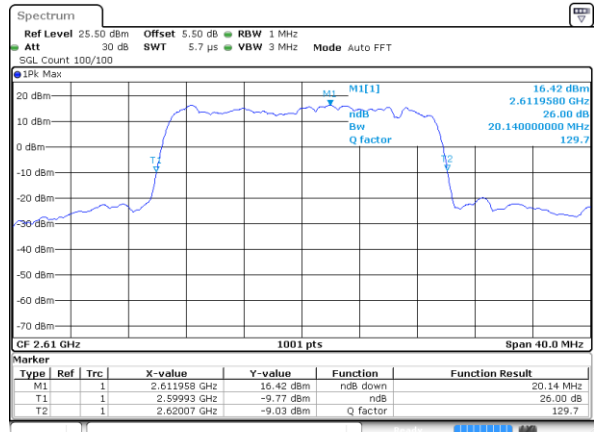

Middle Channel / 15MHz / 16QAM

Date: 18 AUG 2017 14:25:34

Highest Channel / 15MHz / QPSK

Date: 18 AUG 2017 14:26:06

Highest Channel / 15MHz / 16QAM

Date: 18 AUG 2017 14:26:16

LTE Band 38

Lowest Channel / 20MHz / QPSK

Date: 18 AUG 2017 14:26:48

Lowest Channel / 20MHz / 16QAM

Date: 18 AUG 2017 14:26:59

Middle Channel / 20MHz / QPSK

Date: 18 AUG 2017 14:27:31

Middle Channel / 20MHz / 16QAM

Date: 18 AUG 2017 14:27:42

Highest Channel / 20MHz / QPSK

Date: 18 AUG 2017 14:28:14

Highest Channel / 20MHz / 16QAM

Date: 18 AUG 2017 14:28:24

LTE Band 41

Lowest Channel / 5MHz / QPSK

Date: 19 AUG 2017 00:16:12

Lowest Channel / 5MHz / 16QAM

Date: 19 AUG 2017 00:18:22