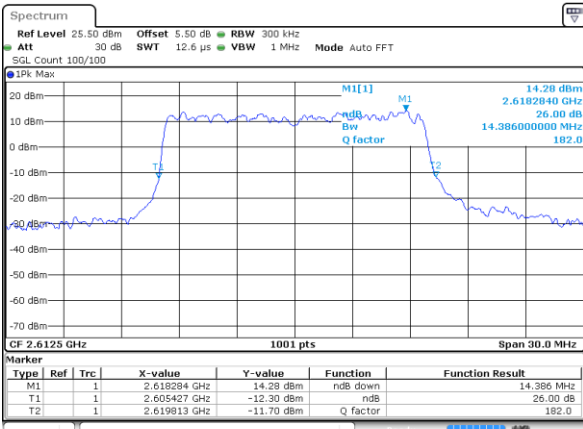

Date: 18 AUG 2017 14:24:08

LTE Band 38

Lowest Channel / 15MHz / QPSK

Date: 18 AUG 2017 14:24:41

Lowest Channel / 15MHz / 16QAM

Date: 18 AUG 2017 14:24:51

Middle Channel / 15MHz / QPSK

Date: 18 AUG 2017 14:25:23

Middle Channel / 15MHz / 16QAM

Date: 18 AUG 2017 14:25:34

Highest Channel / 15MHz / QPSK

Date: 18 AUG 2017 14:26:06

Highest Channel / 15MHz / 16QAM

Date: 18 AUG 2017 14:26:16

LTE Band 38

Lowest Channel / 20MHz / QPSK