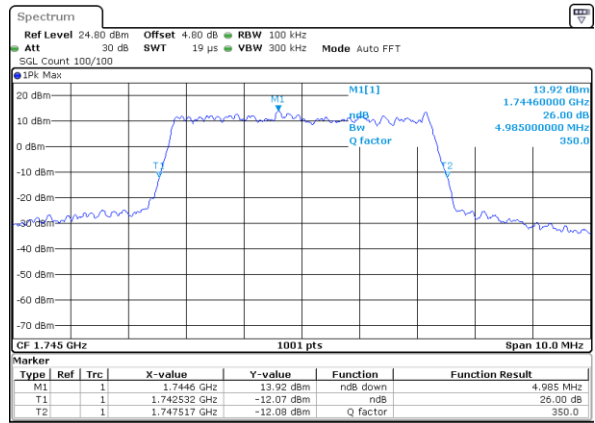

Date: 21 AUG 2017 09:37:32

Highest Channel / 1.4MHz / QPSK

Date: 21 AUG 2017 10:01:06

Highest Channel / 1.4MHz / 16QAM

Date: 21 AUG 2017 10:01:31

LTE Band 66

Lowest Channel / 3MHz / QPSK

Date: 21 AUG 2017 10:33:29

Highest Channel / 3MHz / 16QAM

Date: 21 AUG 2017 10:43:22

LTE Band 66

Lowest Channel / 5MHz / QPSK

Date: 21 AUG 2017 11:02:53

Lowest Channel / 5MHz / 16QAM

Date: 21 AUG 2017 11:03:13

Middle Channel / 5MHz / QPSK

Date: 21 AUG 2017 11:12:25

Middle Channel / 5MHz / 16QAM

Date: 21 AUG 2017 11:12:48

Highest Channel / 5MHz / QPSK

Date: 21 AUG 2017 11:33:04

Highest Channel / 5MHz / 16QAM

Date: 21 AUG 2017 11:33:27

LTE Band 66