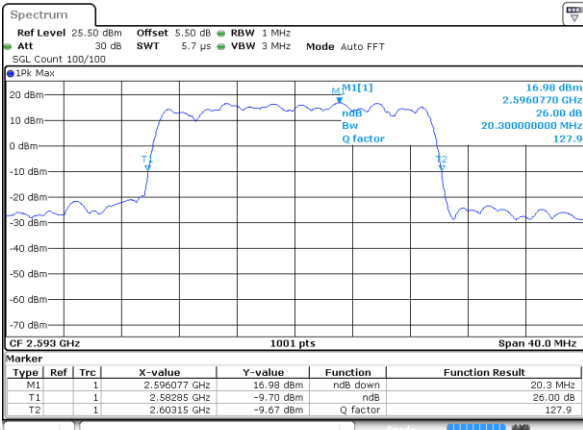

Highest Channel / 15MHz / 16QAM

Date: 19 AUG 2017 00:24:05

LTE Band 41

Lowest Channel / 20MHz / QPSK

Date: 19 AUG 2017 00:24:37

Lowest Channel / 20MHz / 16QAM

Date: 19 AUG 2017 00:24:47

Middle Channel / 20MHz / QPSK

Date: 19 AUG 2017 00:25:19

Middle Channel / 20MHz / 16QAM

Date: 19 AUG 2017 00:25:30

Highest Channel / 20MHz / QPSK

Date: 19 AUG 2017 00:26:02

Highest Channel / 20MHz / 16QAM

Date: 19 AUG 2017 00:26:12

LTE Band 66