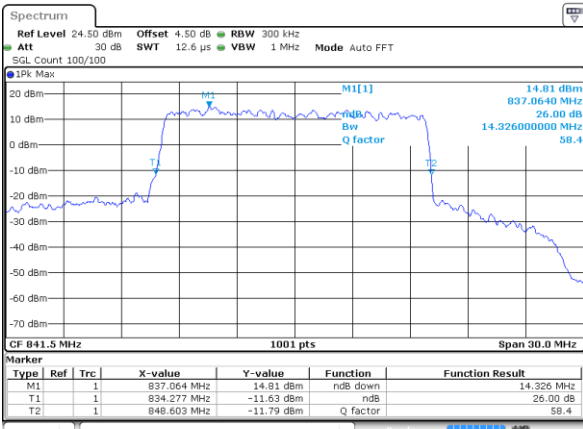

Lowest Channel / 15MHz / 16QAM

Date: 18 AUG 2017 23:47:09

Middle Channel / 15MHz / QPSK

Date: 18 AUG 2017 23:48:49

Middle Channel / 15MHz / 16QAM

Date: 18 AUG 2017 23:48:27

Highest Channel / 15MHz / QPSK

Date: 18 AUG 2017 23:49:13