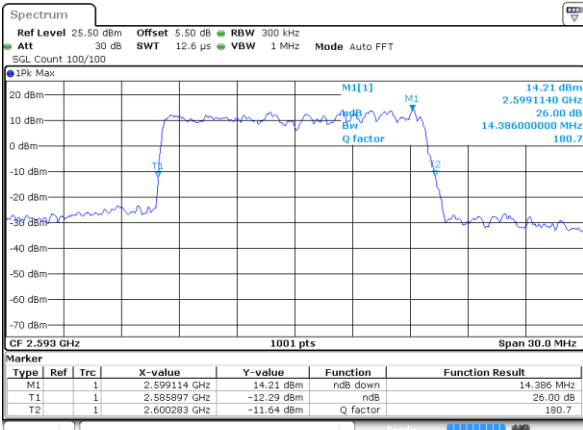

Middle Channel / 15MHz / QPSK

Date: 19 AUG 2017 00:23:12