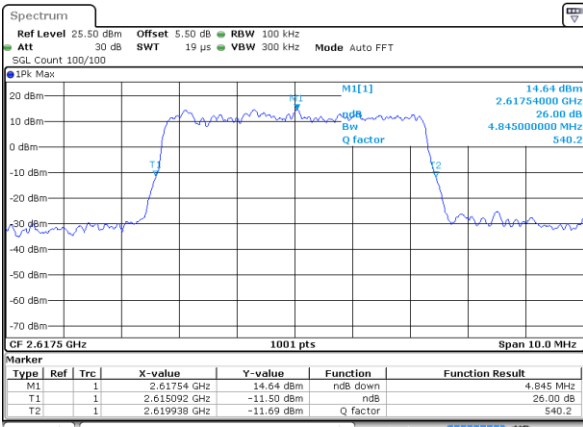

Highest Channel / 5MHz / QPSK

Date: 18 AUG 2017 14:21:50

Highest Channel / 5MHz / 16QAM

Date: 18 AUG 2017 14:22:00

LTE Band 38

Lowest Channel / 10MHz / QPSK

Date: 18 AUG 2017 14:22:32

Lowest Channel / 10MHz / 16QAM