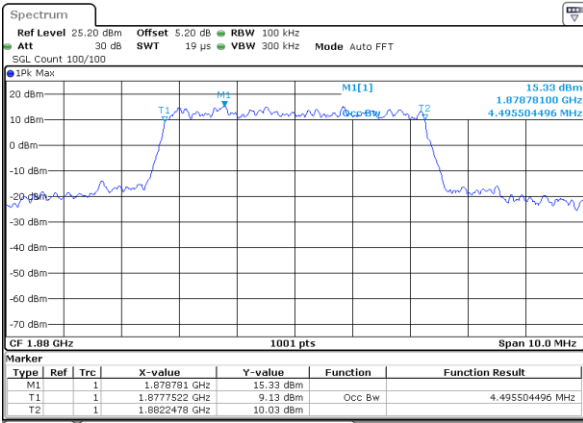

Highest Channel / 3MHz / 16QAM

Date: 17 AUG 2017 19:43:03

LTE Band 2

Lowest Channel / 5MHz / QPSK

Date: 17 AUG 2017 19:49:52

Lowest Channel / 5MHz / 16QAM

Date: 17 AUG 2017 19:50:02

Middle Channel / 5MHz / QPSK

Date: 17 AUG 2017 19:56:51

Middle Channel / 5MHz / 16QAM

Date: 17 AUG 2017 19:57:01

Highest Channel / 5MHz / QPSK

Date: 17 AUG 2017 19:59:20

Highest Channel / 5MHz / 16QAM

Date: 17 AUG 2017 19:59:30

LTE Band 2