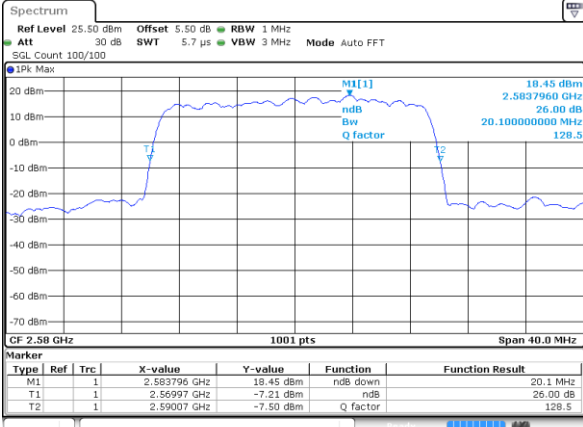

Middle Channel / 15MHz / 16QAM

Date: 18 AUG 2017 14:25:34

Highest Channel / 15MHz / QPSK

Date: 18 AUG 2017 14:26:06

Highest Channel / 15MHz / 16QAM

Date: 18 AUG 2017 14:26:16

LTE Band 38

Lowest Channel / 20MHz / QPSK