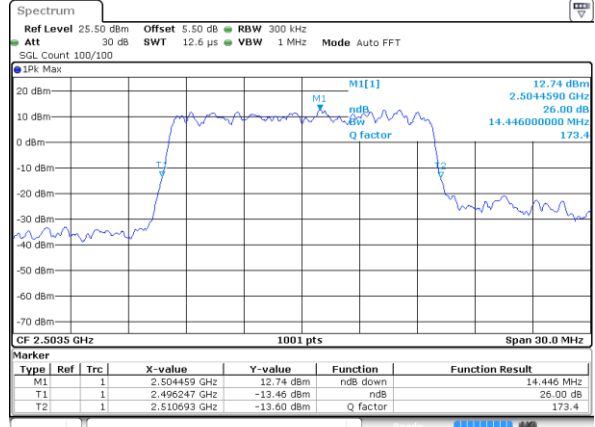

Lowest Channel / 15MHz / 16QAM

Date: 19 AUG 2017 00:22:40