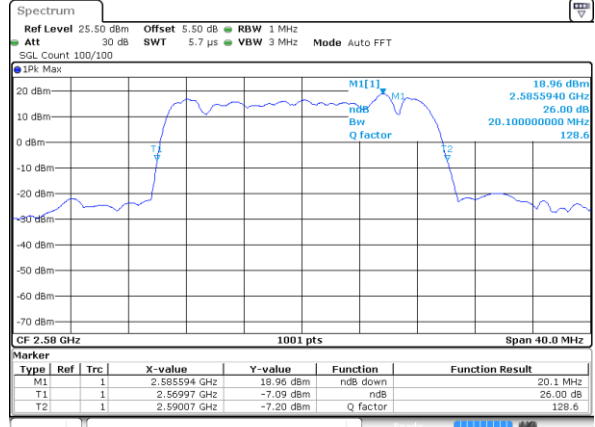

Date: 18 AUG 2017 14:24:08

LTE Band 38

Lowest Channel / 15MHz / QPSK

Date: 18 AUG 2017 14:24:41

Lowest Channel / 15MHz / 16QAM

Date: 18 AUG 2017 14:24:51

Middle Channel / 15MHz / QPSK

Date: 18 AUG 2017 14:25:23

Middle Channel / 15MHz / 16QAM

Date: 18 AUG 2017 14:25:34

Highest Channel / 15MHz / QPSK

Date: 18 AUG 2017 14:26:06

Highest Channel / 15MHz / 16QAM

Date: 18 AUG 2017 14:26:16

LTE Band 38

Lowest Channel / 20MHz / QPSK

Date: 18 AUG 2017 14:26:48

Lowest Channel / 20MHz / 16QAM

Date: 18 AUG 2017 14:26:59

Middle Channel / 20MHz / QPSK

Date: 18 AUG 2017 14:27:31

Middle Channel / 20MHz / 16QAM

Date: 18 AUG 2017 14:27:42

Highest Channel / 20MHz / QPSK