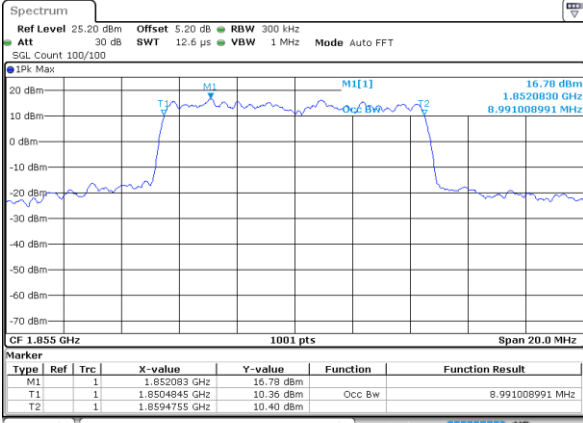

LTE Band 2

Lowest Channel / 10MHz / QPSK

Date: 17 AUG 2017 20:06:19