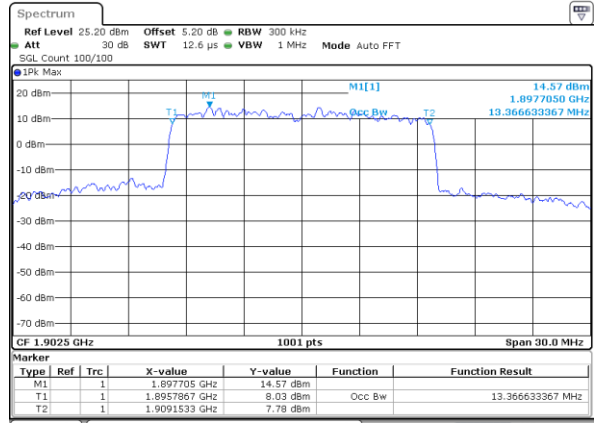

Highest Channel / 10MHz / QPSK

Date: 17 AUG 2017 20:15:48

Highest Channel / 10MHz / 16QAM

Date: 17 AUG 2017 20:15:58

LTE Band 2

Lowest Channel / 15MHz / QPSK

Date: 17 AUG 2017 20:22:47

Lowest Channel / 15MHz / 16QAM

Date: 17 AUG 2017 20:22:57

Middle Channel / 15MHz / QPSK

Date: 17 AUG 2017 20:29:45

Middle Channel / 15MHz / 16QAM

Date: 17 AUG 2017 20:29:55

Highest Channel / 15MHz / QPSK

Date: 17 AUG 2017 20:32:15

Highest Channel / 15MHz / 16QAM