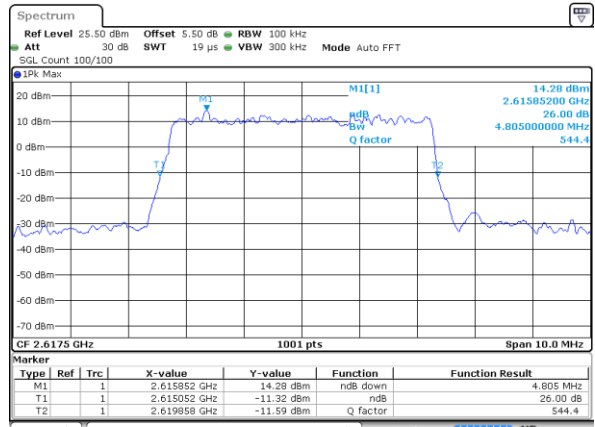

Highest Channel / 5MHz / QPSK

Date: 18 AUG 2017 14:21:50

Highest Channel / 5MHz / 16QAM

Date: 18 AUG 2017 14:22:00

LTE Band 38

Lowest Channel / 10MHz / QPSK

Date: 18 AUG 2017 14:22:32

Lowest Channel / 10MHz / 16QAM