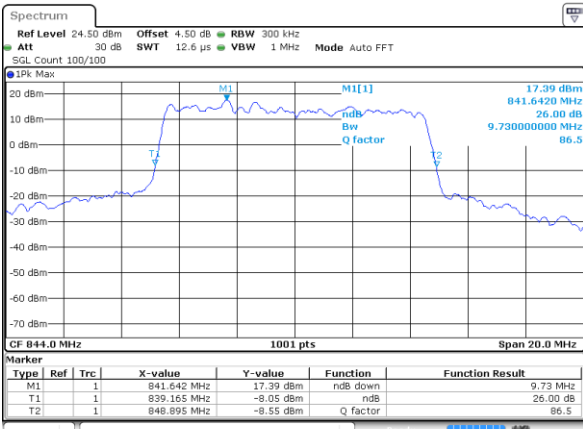

LTE Band 26

Lowest Channel / 10MHz / QPSK

Date: 18 AUG 2017 23:08:02

Lowest Channel / 10MHz / 16QAM

Date: 18 AUG 2017 23:08:23

Middle Channel / 10MHz / QPSK

Date: 18 AUG 2017 23:09:48

Middle Channel / 10MHz / 16QAM

Date: 18 AUG 2017 23:09:27

Highest Channel / 10MHz / QPSK

Date: 18 AUG 2017 23:10:30

Highest Channel / 10MHz / 16QAM

Date: 18 AUG 2017 23:10:51

LTE Band 26

Lowest Channel / 15MHz / QPSK

Date: 18 AUG 2017 23:46:49