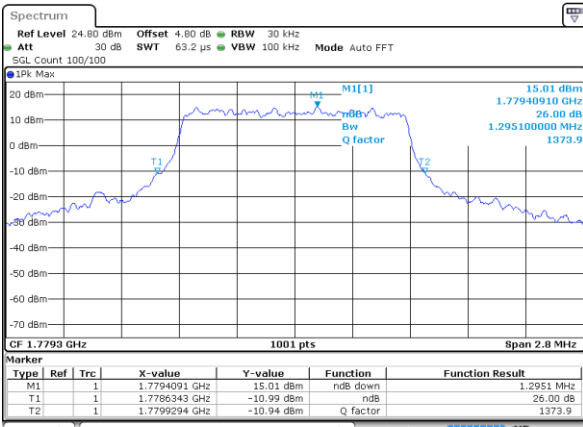

Date: 19 AUG 2017 00:25:19

Middle Channel / 20MHz / 16QAM

Date: 19 AUG 2017 00:25:30

Highest Channel / 20MHz / QPSK

Date: 19 AUG 2017 00:26:02

Highest Channel / 20MHz / 16QAM

Date: 19 AUG 2017 00:26:12

LTE Band 66

Lowest Channel / 1.4MHz / QPSK

Date: 21 AUG 2017 09:59:13

Lowest Channel / 1.4MHz / 16QAM

Date: 21 AUG 2017 09:58:54

Middle Channel / 1.4MHz / QPSK

Date: 21 AUG 2017 09:37:07

Middle Channel / 1.4MHz / 16QAM

Date: 21 AUG 2017 09:37:32

Highest Channel / 1.4MHz / QPSK

Date: 21 AUG 2017 10:01:06

Highest Channel / 1.4MHz / 16QAM

Date: 21 AUG 2017 10:01:31

LTE Band 66

Lowest Channel / 3MHz / QPSK

Date: 21 AUG 2017 10:33:29