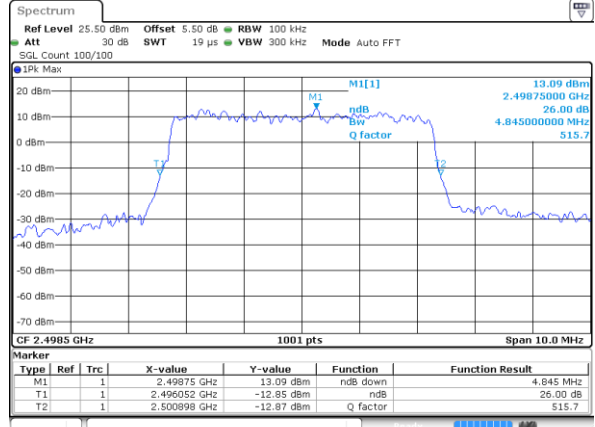

Date: 18 AUG 2017 14:28:14

Highest Channel / 20MHz / 16QAM

Date: 18 AUG 2017 14:28:24

LTE Band 41

Lowest Channel / 5MHz / QPSK

Date: 19 AUG 2017 00:16:12

Lowest Channel / 5MHz / 16QAM

Date: 19 AUG 2017 00:18:22