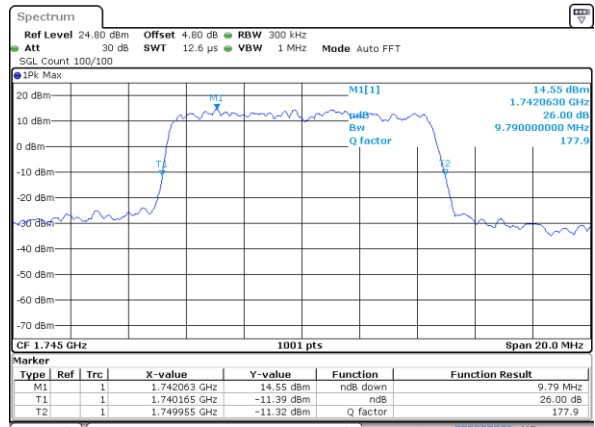

Date: 21 AUG 2017 11:12:25

Middle Channel / 5MHz / 16QAM

Date: 21 AUG 2017 11:12:48

Highest Channel / 5MHz / QPSK

Date: 21 AUG 2017 11:33:04

Highest Channel / 5MHz / 16QAM

Date: 21 AUG 2017 11:33:27

LTE Band 66

Lowest Channel / 10MHz / QPSK

Date: 21 AUG 2017 11:41:21

Lowest Channel / 10MHz / 16QAM

Date: 21 AUG 2017 11:41:42

Middle Channel / 10MHz / QPSK

Date: 21 AUG 2017 11:48:49

Middle Channel / 10MHz / 16QAM

Date: 21 AUG 2017 11:50:15

Highest Channel / 10MHz / QPSK

Date: 21 AUG 2017 11:54:36

Highest Channel / 10MHz / 16QAM

Date: 21 AUG 2017 11:54:58

LTE Band 66

Lowest Channel / 15MHz / QPSK

Date: 21 AUG 2017 13:56:29

Lowest Channel / 15MHz / 16QAM