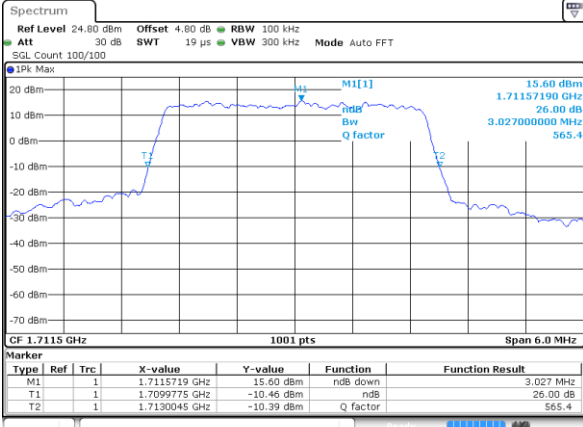

Date: 21 AUG 2017 09:37:32

Highest Channel / 1.4MHz / QPSK

Date: 21 AUG 2017 10:01:06

Highest Channel / 1.4MHz / 16QAM

Date: 21 AUG 2017 10:01:31

LTE Band 66

Lowest Channel / 3MHz / QPSK

Date: 21 AUG 2017 10:33:29