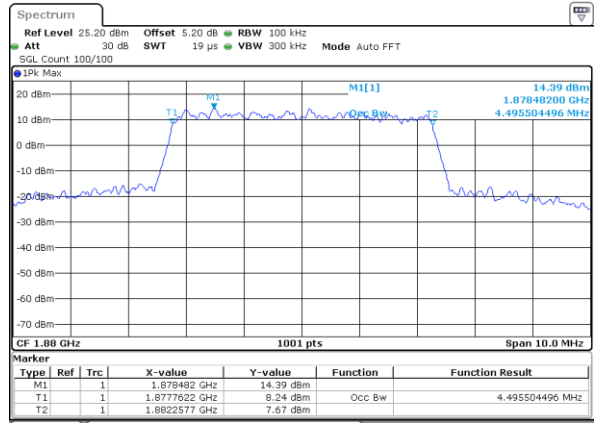

Highest Channel / 3MHz / 16QAM

Date: 17 AUG 2017 19:43:03

LTE Band 2

Lowest Channel / 5MHz / QPSK

Date: 17 AUG 2017 19:49:52

Lowest Channel / 5MHz / 16QAM

Date: 17 AUG 2017 19:50:02

Middle Channel / 5MHz / QPSK

Date: 17 AUG 2017 19:56:51

Middle Channel / 5MHz / 16QAM

Date: 17 AUG 2017 19:57:01

Highest Channel / 5MHz / QPSK

Date: 17 AUG 2017 19:59:20

Highest Channel / 5MHz / 16QAM

Date: 17 AUG 2017 19:59:30

LTE Band 2