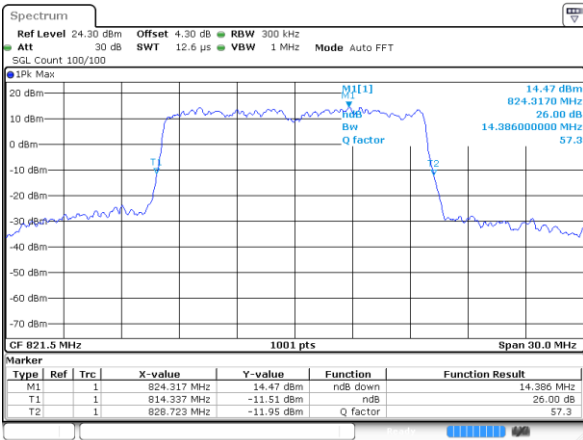

Highest Channel / 15MHz / 16QAM

Date: 18 AUG 2017 23:49:37

LTE Band 26

CH26765 / QPSK

Date: 18 AUG 2017 20:24:23

CH26765 / 16QAM

Date: 18 AUG 2017 20:24:44

LTE Band 38