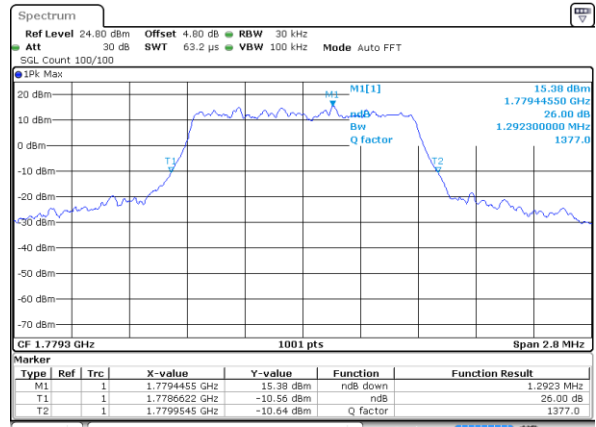

Date: 19 AUG 2017 00:25:19

Middle Channel / 20MHz / 16QAM

Date: 19 AUG 2017 00:25:30

Highest Channel / 20MHz / QPSK

Date: 19 AUG 2017 00:26:02

Highest Channel / 20MHz / 16QAM

Date: 19 AUG 2017 00:26:12

LTE Band 66

Lowest Channel / 1.4MHz / QPSK

Date: 21 AUG 2017 09:59:13

Lowest Channel / 1.4MHz / 16QAM

Date: 21 AUG 2017 09:58:54

Middle Channel / 1.4MHz / QPSK

Date: 21 AUG 2017 09:37:07

Middle Channel / 1.4MHz / 16QAM

Date: 21 AUG 2017 09:37:32

Highest Channel / 1.4MHz / QPSK

Date: 21 AUG 2017 10:01:06

Highest Channel / 1.4MHz / 16QAM

Date: 21 AUG 2017 10:01:31

LTE Band 66

Lowest Channel / 3MHz / QPSK

Date: 21 AUG 2017 10:33:29