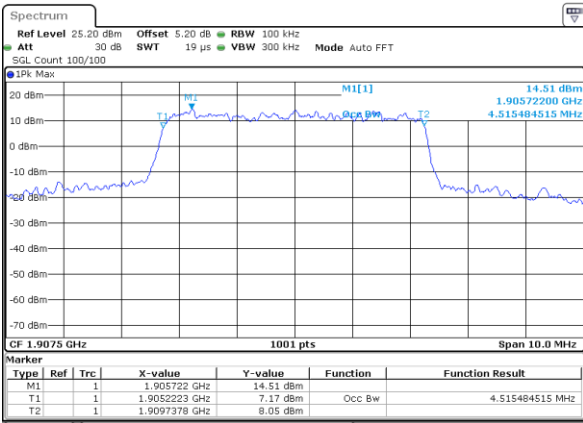

Highest Channel / 3MHz / 16QAM

Date: 17 AUG 2017 19:43:03

LTE Band 2

Lowest Channel / 5MHz / QPSK

Date: 17 AUG 2017 19:49:52

Lowest Channel / 5MHz / 16QAM

Date: 17 AUG 2017 19:50:02

Middle Channel / 5MHz / QPSK

Date: 17 AUG 2017 19:56:51

Middle Channel / 5MHz / 16QAM

Date: 17 AUG 2017 19:57:01

Highest Channel / 5MHz / QPSK

Date: 17 AUG 2017 19:59:20

Highest Channel / 5MHz / 16QAM

Date: 17 AUG 2017 19:59:30

LTE Band 2