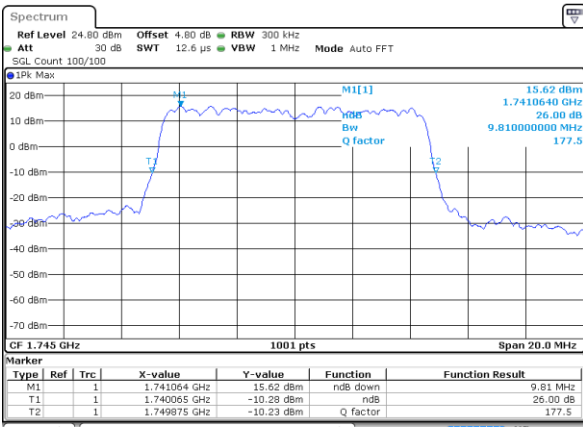

Date: 21 AUG 2017 11:12:25

Middle Channel / 5MHz / 16QAM

Date: 21 AUG 2017 11:12:48

Highest Channel / 5MHz / QPSK

Date: 21 AUG 2017 11:33:04

Highest Channel / 5MHz / 16QAM

Date: 21 AUG 2017 11:33:27

LTE Band 66

Lowest Channel / 10MHz / QPSK

Date: 21 AUG 2017 11:41:21

Lowest Channel / 10MHz / 16QAM

Date: 21 AUG 2017 11:41:42

Middle Channel / 10MHz / QPSK

Date: 21 AUG 2017 11:48:49

Middle Channel / 10MHz / 16QAM

Date: 21 AUG 2017 11:50:15

Highest Channel / 10MHz / QPSK

Date: 21 AUG 2017 11:54:36

Highest Channel / 10MHz / 16QAM

Date: 21 AUG 2017 11:54:58

LTE Band 66

Lowest Channel / 15MHz / QPSK

Date: 21 AUG 2017 13:56:29

Lowest Channel / 15MHz / 16QAM