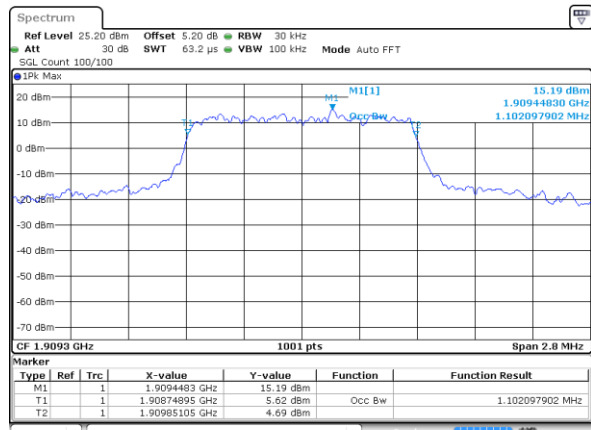

Mode	LTE Band 66 : 99%OBW(MHz)											
BW	1.4MHz		3MHz		5MHz		10MHz		15MHz		20MHz	
Mod.	QPSK	16QAM	QPSK	16QAM	QPSK	16QAM	QPSK	16QAM	QPSK	16QAM	QPSK	16QAM
Lowest CH	1.1	1.1	2.73	2.72	4.53	4.49	9.03	8.97	13.43	13.43	18.46	18.34
Middle CH	1.1	1.1	2.72	2.72	4.5	4.5	9.03	9.01	13.37	13.43	18.3	18.46
Highest CH	1.1	1.1	2.72	2.72	4.49	4.48	9.07	8.99	13.43	13.4	18.26	18.38

LTE Band 2

Lowest Channel / 1.4MHz / QPSK

Date: 17.AUG.2017 19:06:38

Lowest Channel / 1.4MHz / 16QAM

Date: 17.AUG.2017 19:06:48

Middle Channel / 1.4MHz / QPSK

Date: 17.AUG.2017 19:13:36

Middle Channel / 1.4MHz / 16QAM

Date: 17.AUG.2017 19:13:46

Highest Channel / 1.4MHz / QPSK

Date: 17.AUG.2017 19:16:06

Highest Channel / 1.4MHz / 16QAM

Date: 17.AUG.2017 19:16:15

LTE Band 2

Lowest Channel / 3MHz / QPSK

Date: 17 AUG 2017 19:33:25