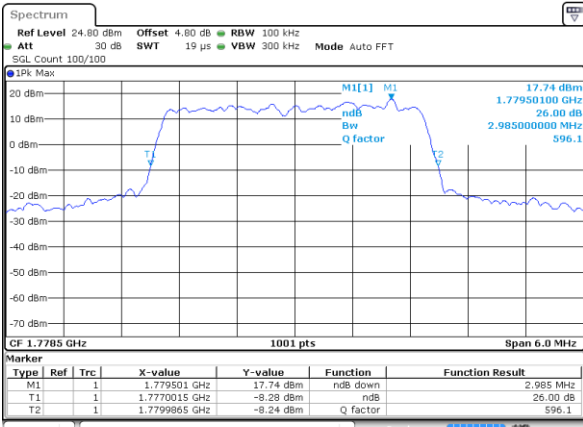

Date: 21 AUG 2017 09:37:32

Highest Channel / 1.4MHz / QPSK

Date: 21 AUG 2017 10:01:06

Highest Channel / 1.4MHz / 16QAM

Date: 21 AUG 2017 10:01:31

LTE Band 66

Lowest Channel / 3MHz / QPSK

Date: 21 AUG 2017 10:33:29

Lowest Channel / 3MHz / 16QAM

Date: 21 AUG 2017 10:33:08

Middle Channel / 3MHz / QPSK

Date: 21 AUG 2017 10:41:23

Middle Channel / 3MHz / 16QAM

Date: 21 AUG 2017 10:40:37

Highest Channel / 3MHz / QPSK

Date: 21 AUG 2017 10:42:58

Highest Channel / 3MHz / 16QAM

Date: 21 AUG 2017 10:43:22

LTE Band 66

Lowest Channel / 5MHz / QPSK

Date: 21 AUG 2017 11:02:53

Lowest Channel / 5MHz / 16QAM

Date: 21 AUG 2017 11:03:13

Middle Channel / 5MHz / QPSK