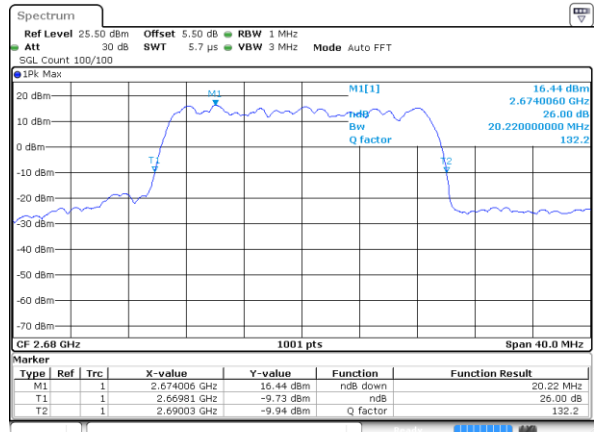

Highest Channel / 15MHz / 16QAM

Date: 19 AUG 2017 00:24:05

LTE Band 41

Lowest Channel / 20MHz / QPSK

Date: 19 AUG 2017 00:24:37

Lowest Channel / 20MHz / 16QAM

Date: 19 AUG 2017 00:24:47

Middle Channel / 20MHz / QPSK

Date: 19 AUG 2017 00:25:19

Middle Channel / 20MHz / 16QAM

Date: 19 AUG 2017 00:25:30

Highest Channel / 20MHz / QPSK

Date: 19 AUG 2017 00:26:02

Highest Channel / 20MHz / 16QAM

Date: 19 AUG 2017 00:26:12

LTE Band 66