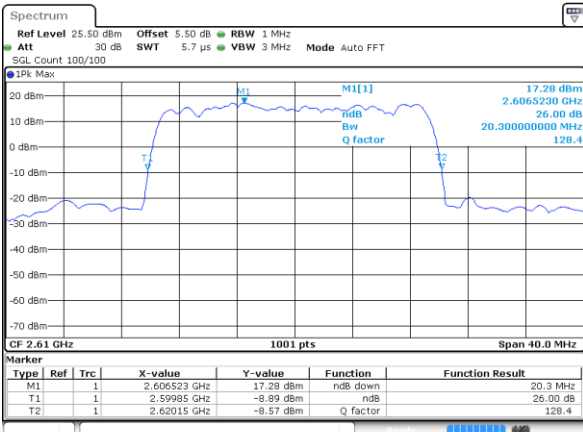

Middle Channel / 15MHz / 16QAM

Date: 18 AUG 2017 14:25:34

Highest Channel / 15MHz / QPSK

Date: 18 AUG 2017 14:26:06

Highest Channel / 15MHz / 16QAM

Date: 18 AUG 2017 14:26:16

LTE Band 38

Lowest Channel / 20MHz / QPSK

Date: 18 AUG 2017 14:26:48

Lowest Channel / 20MHz / 16QAM

Date: 18 AUG 2017 14:26:59

Middle Channel / 20MHz / QPSK

Date: 18 AUG 2017 14:27:31

Middle Channel / 20MHz / 16QAM

Date: 18 AUG 2017 14:27:42

Highest Channel / 20MHz / QPSK

Date: 18 AUG 2017 14:28:14

Highest Channel / 20MHz / 16QAM

Date: 18 AUG 2017 14:28:24

LTE Band 41

Lowest Channel / 5MHz / QPSK

Date: 19 AUG 2017 00:16:12

Lowest Channel / 5MHz / 16QAM

Date: 19 AUG 2017 00:18:22