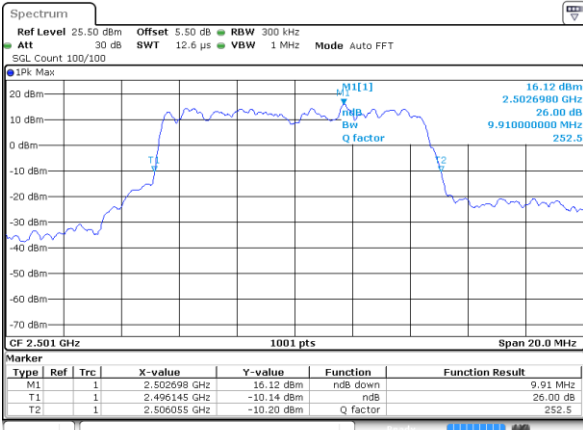

LTE Band 41

Lowest Channel / 10MHz / QPSK

Date: 19 AUG 2017 00:20:22