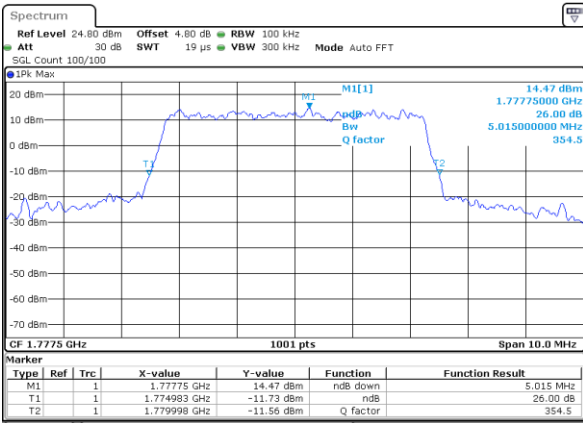

Highest Channel / 3MHz / 16QAM

Date: 21 AUG 2017 10:43:22

LTE Band 66

Lowest Channel / 5MHz / QPSK

Date: 21 AUG 2017 11:02:53

Lowest Channel / 5MHz / 16QAM

Date: 21 AUG 2017 11:03:13

Middle Channel / 5MHz / QPSK

Date: 21 AUG 2017 11:12:25

Middle Channel / 5MHz / 16QAM

Date: 21 AUG 2017 11:12:48

Highest Channel / 5MHz / QPSK

Date: 21 AUG 2017 11:33:04

Highest Channel / 5MHz / 16QAM

Date: 21 AUG 2017 11:33:27

LTE Band 66