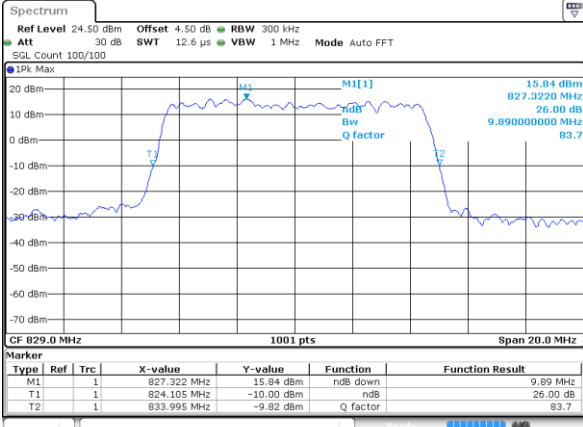

LTE Band 26

Lowest Channel / 10MHz / QPSK

Date: 18 AUG 2017 23:08:02

Lowest Channel / 10MHz / 16QAM

Date: 18 AUG 2017 23:08:23

Middle Channel / 10MHz / QPSK

Date: 18 AUG 2017 23:09:48

Middle Channel / 10MHz / 16QAM