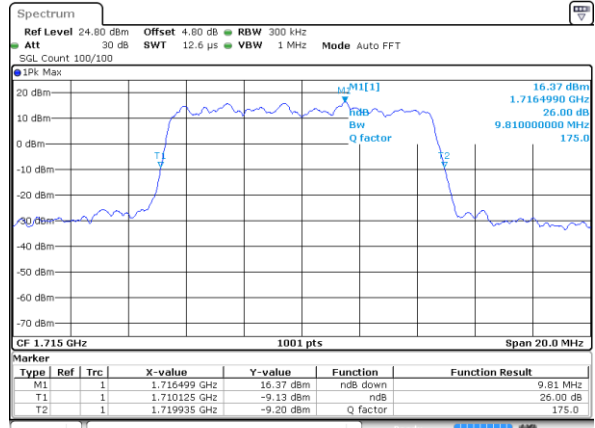

Highest Channel / 3MHz / 16QAM

Date: 21 AUG 2017 10:43:22

LTE Band 66

Lowest Channel / 5MHz / QPSK

Date: 21 AUG 2017 11:02:53

Lowest Channel / 5MHz / 16QAM

Date: 21 AUG 2017 11:03:13

Middle Channel / 5MHz / QPSK

Date: 21 AUG 2017 11:12:25

Middle Channel / 5MHz / 16QAM

Date: 21 AUG 2017 11:12:48

Highest Channel / 5MHz / QPSK

Date: 21 AUG 2017 11:33:04

Highest Channel / 5MHz / 16QAM

Date: 21 AUG 2017 11:33:27

LTE Band 66

Lowest Channel / 10MHz / QPSK

Date: 21 AUG 2017 11:41:21

Lowest Channel / 10MHz / 16QAM

Date: 21 AUG 2017 11:41:42

Middle Channel / 10MHz / QPSK

Date: 21 AUG 2017 11:48:49

Middle Channel / 10MHz / 16QAM

Date: 21 AUG 2017 11:50:15

Highest Channel / 10MHz / QPSK

Date: 21 AUG 2017 11:54:36

Highest Channel / 10MHz / 16QAM

Date: 21 AUG 2017 11:54:58

LTE Band 66

Lowest Channel / 15MHz / QPSK

Date: 21 AUG 2017 13:56:29

Lowest Channel / 15MHz / 16QAM