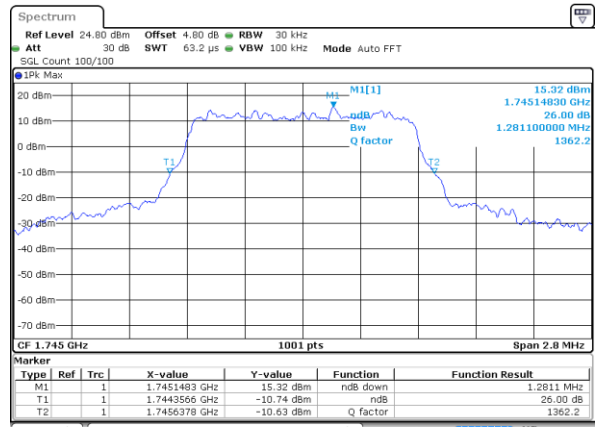

Highest Channel / 15MHz / 16QAM

Date: 19 AUG 2017 00:24:05

LTE Band 41

Lowest Channel / 20MHz / QPSK

Date: 19 AUG 2017 00:24:37

Lowest Channel / 20MHz / 16QAM

Date: 19 AUG 2017 00:24:47

Middle Channel / 20MHz / QPSK

Date: 19 AUG 2017 00:25:19

Middle Channel / 20MHz / 16QAM

Date: 19 AUG 2017 00:25:30

Highest Channel / 20MHz / QPSK

Date: 19 AUG 2017 00:26:02

Highest Channel / 20MHz / 16QAM

Date: 19 AUG 2017 00:26:12

LTE Band 66

Lowest Channel / 1.4MHz / QPSK

Date: 21 AUG 2017 09:59:13

Lowest Channel / 1.4MHz / 16QAM

Date: 21 AUG 2017 09:58:54

Middle Channel / 1.4MHz / QPSK

Date: 21 AUG 2017 09:37:07

Middle Channel / 1.4MHz / 16QAM

Date: 21 AUG 2017 09:37:32

Highest Channel / 1.4MHz / QPSK

Date: 21 AUG 2017 10:01:06

Highest Channel / 1.4MHz / 16QAM

Date: 21 AUG 2017 10:01:31

LTE Band 66

Lowest Channel / 3MHz / QPSK

Date: 21 AUG 2017 10:33:29