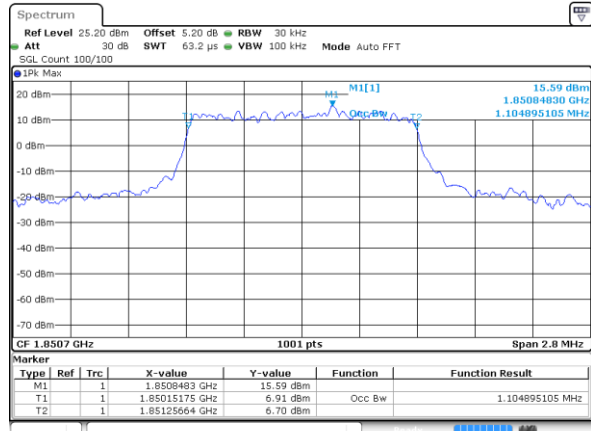

Mode	LTE Band 66 : 99%OBW(MHz)											
BW	1.4MHz		3MHz		5MHz		10MHz		15MHz		20MHz	
Mod.	QPSK	16QAM	QPSK	16QAM	QPSK	16QAM	QPSK	16QAM	QPSK	16QAM	QPSK	16QAM
Lowest CH	1.1	1.1	2.73	2.72	4.53	4.49	9.03	8.97	13.43	13.43	18.46	18.34
Middle CH	1.1	1.1	2.72	2.72	4.5	4.5	9.03	9.01	13.37	13.43	18.3	18.46
Highest CH	1.1	1.1	2.72	2.72	4.49	4.48	9.07	8.99	13.43	13.4	18.26	18.38

LTE Band 2

Lowest Channel / 1.4MHz / QPSK

Date: 17.AUG.2017 19:06:38

Lowest Channel / 1.4MHz / 16QAM

Date: 17.AUG.2017 19:06:48

Middle Channel / 1.4MHz / QPSK

Date: 17.AUG.2017 19:13:36

Middle Channel / 1.4MHz / 16QAM