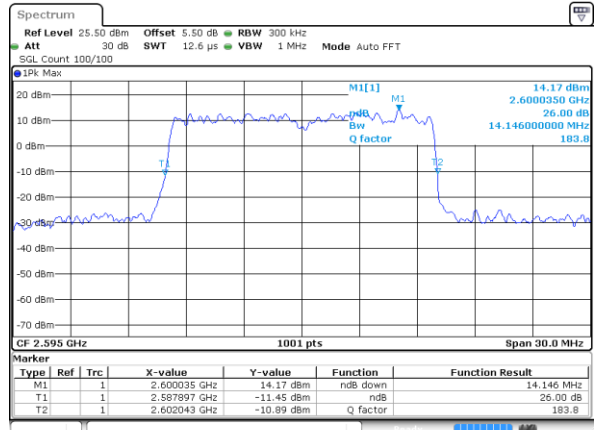

Date: 18 AUG 2017 14:24:08

LTE Band 38

Lowest Channel / 15MHz / QPSK

Date: 18 AUG 2017 14:24:41

Lowest Channel / 15MHz / 16QAM

Date: 18 AUG 2017 14:24:51

Middle Channel / 15MHz / QPSK

Date: 18 AUG 2017 14:25:23

Middle Channel / 15MHz / 16QAM

Date: 18 AUG 2017 14:25:34

Highest Channel / 15MHz / QPSK

Date: 18 AUG 2017 14:26:06

Highest Channel / 15MHz / 16QAM

Date: 18 AUG 2017 14:26:16

LTE Band 38

Lowest Channel / 20MHz / QPSK