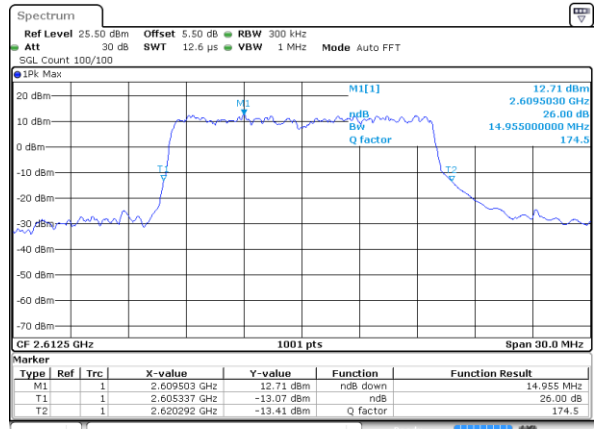

Middle Channel / 15MHz / 16QAM

Date: 18 AUG 2017 14:25:34

Highest Channel / 15MHz / QPSK

Date: 18 AUG 2017 14:26:06

Highest Channel / 15MHz / 16QAM

Date: 18 AUG 2017 14:26:16

LTE Band 38

Lowest Channel / 20MHz / QPSK