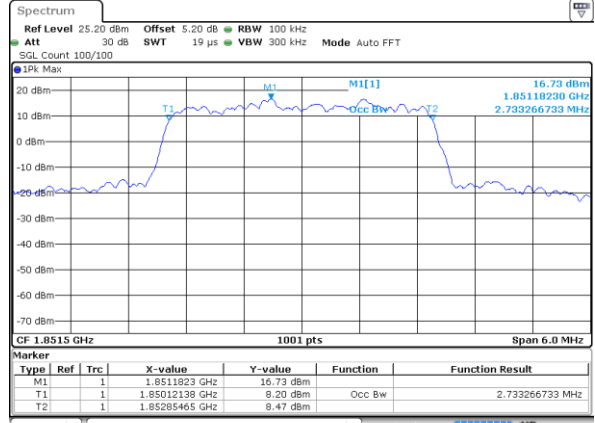

Lowest Channel / 3MHz / 16QAM

Date: 17 AUG 2017 19:33:35