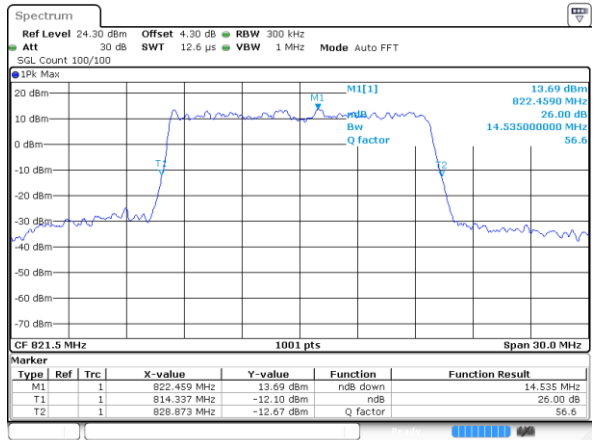

Highest Channel / 15MHz / 16QAM

Date: 18 AUG 2017 23:49:37

LTE Band 26

CH26765 / QPSK

Date: 18 AUG 2017 20:24:23

CH26765 / 16QAM

Date: 18 AUG 2017 20:24:44

LTE Band 38