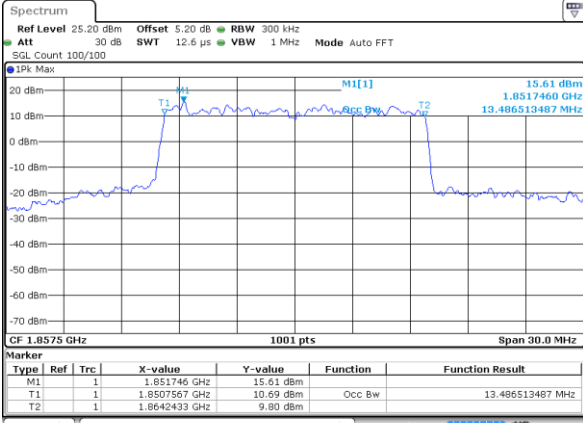

Highest Channel / 10MHz / QPSK

Date: 17 AUG 2017 20:15:48

Highest Channel / 10MHz / 16QAM

Date: 17 AUG 2017 20:15:58

LTE Band 2

Lowest Channel / 15MHz / QPSK

Date: 17 AUG 2017 20:22:47

Lowest Channel / 15MHz / 16QAM