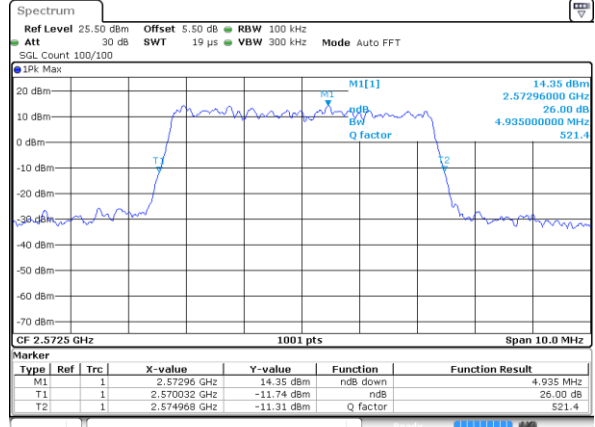

Lowest Channel / 5MHz / 16QAM

Date: 18 AUG 2017 14:20:34