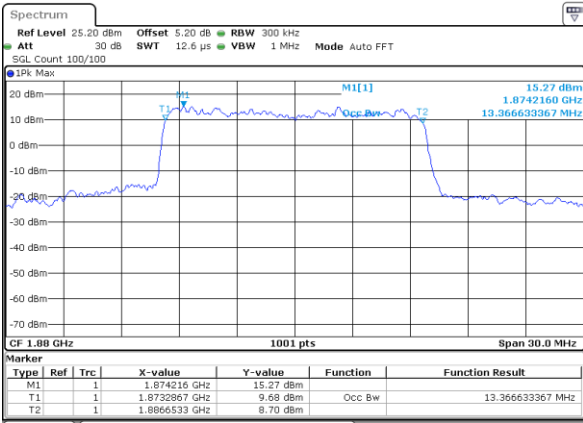

Middle Channel / 15MHz / QPSK

Date: 17 AUG 2017 20:29:45