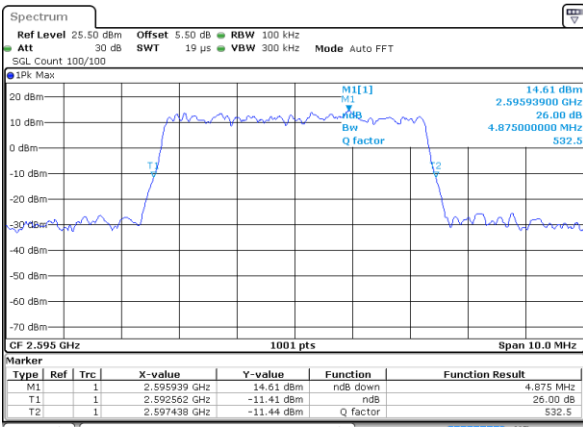

Middle Channel / 5MHz / QPSK

Date: 18 AUG 2017 14:21:07