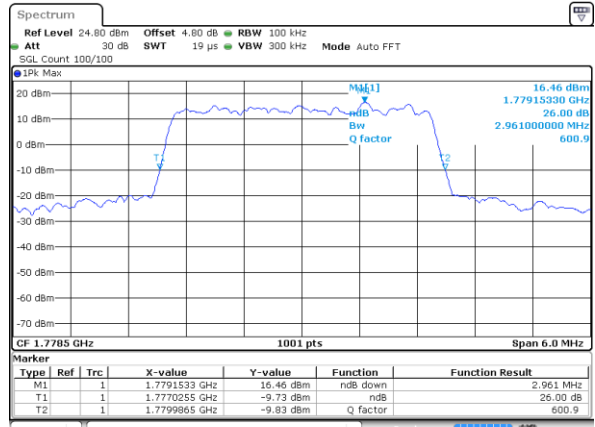

Date: 21 AUG 2017 09:37:32

Highest Channel / 1.4MHz / QPSK

Date: 21 AUG 2017 10:01:06

Highest Channel / 1.4MHz / 16QAM

Date: 21 AUG 2017 10:01:31

LTE Band 66

Lowest Channel / 3MHz / QPSK

Date: 21 AUG 2017 10:33:29

Lowest Channel / 3MHz / 16QAM

Date: 21 AUG 2017 10:33:08

Middle Channel / 3MHz / QPSK

Date: 21 AUG 2017 10:41:23

Middle Channel / 3MHz / 16QAM

Date: 21 AUG 2017 10:40:37

Highest Channel / 3MHz / QPSK

Date: 21 AUG 2017 10:42:58

Highest Channel / 3MHz / 16QAM

Date: 21 AUG 2017 10:43:22

LTE Band 66

Lowest Channel / 5MHz / QPSK

Date: 21 AUG 2017 11:02:53

Lowest Channel / 5MHz / 16QAM

Date: 21 AUG 2017 11:03:13

Middle Channel / 5MHz / QPSK

Date: 21 AUG 2017 11:12:25

Middle Channel / 5MHz / 16QAM

Date: 21 AUG 2017 11:12:48

Highest Channel / 5MHz / QPSK

Date: 21 AUG 2017 11:33:04

Highest Channel / 5MHz / 16QAM

Date: 21 AUG 2017 11:33:27

LTE Band 66