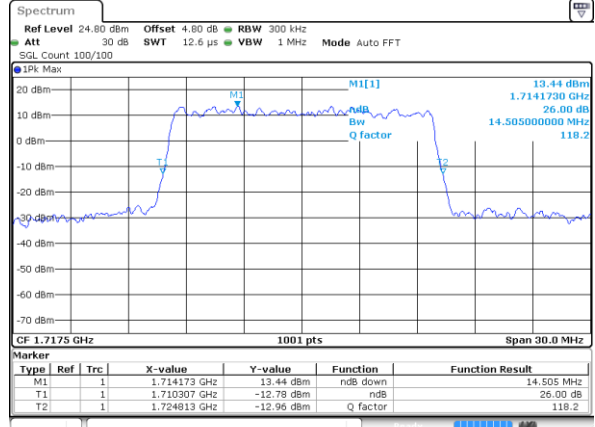

Highest Channel / 10MHz / QPSK

Date: 21 AUG 2017 11:54:36

Highest Channel / 10MHz / 16QAM

Date: 21 AUG 2017 11:54:58

LTE Band 66

Lowest Channel / 15MHz / QPSK

Date: 21 AUG 2017 13:56:29

Lowest Channel / 15MHz / 16QAM