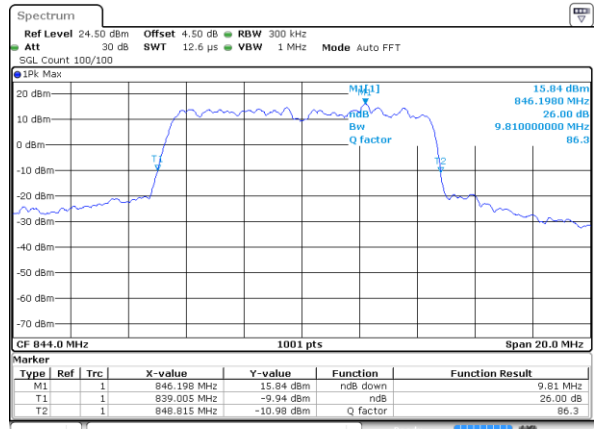

LTE Band 26

Lowest Channel / 10MHz / QPSK

Date: 18 AUG 2017 23:08:02

Lowest Channel / 10MHz / 16QAM

Date: 18 AUG 2017 23:08:23

Middle Channel / 10MHz / QPSK

Date: 18 AUG 2017 23:09:48

Middle Channel / 10MHz / 16QAM

Date: 18 AUG 2017 23:09:27

Highest Channel / 10MHz / QPSK

Date: 18 AUG 2017 23:10:30

Highest Channel / 10MHz / 16QAM

Date: 18 AUG 2017 23:10:51

LTE Band 26

Lowest Channel / 15MHz / QPSK

Date: 18 AUG 2017 23:46:49