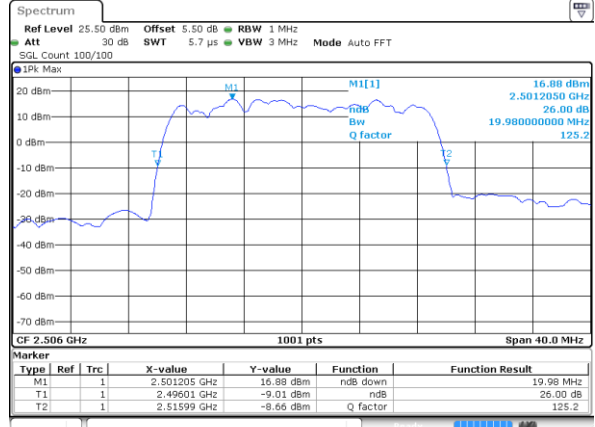

Highest Channel / 15MHz / 16QAM

Date: 19 AUG 2017 00:24:05

LTE Band 41

Lowest Channel / 20MHz / QPSK

Date: 19 AUG 2017 00:24:37

Lowest Channel / 20MHz / 16QAM

Date: 19 AUG 2017 00:24:47

Middle Channel / 20MHz / QPSK

Date: 19 AUG 2017 00:25:19

Middle Channel / 20MHz / 16QAM

Date: 19 AUG 2017 00:25:30

Highest Channel / 20MHz / QPSK

Date: 19 AUG 2017 00:26:02

Highest Channel / 20MHz / 16QAM

Date: 19 AUG 2017 00:26:12

LTE Band 66