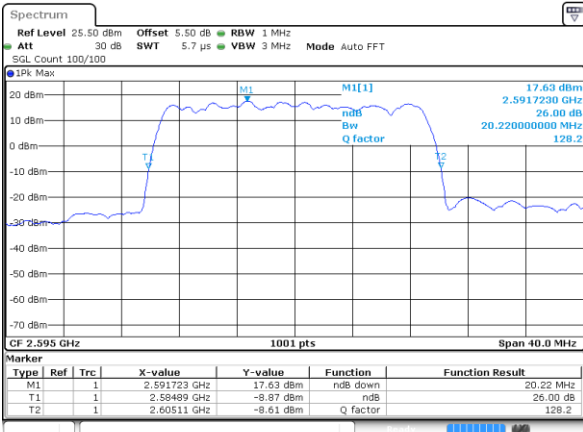

Middle Channel / 20MHz / QPSK

Date: 18 AUG 2017 14:27:31