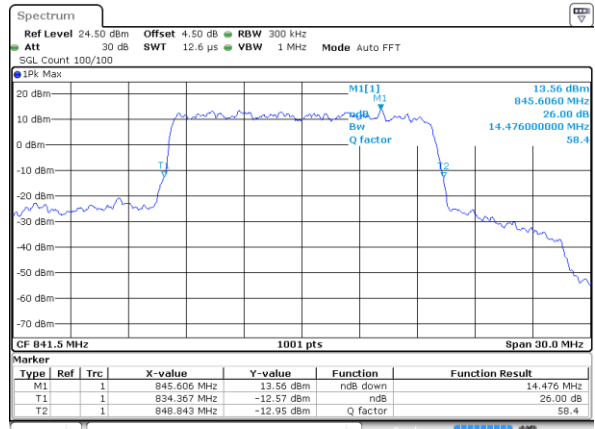

Date: 18 AUG 2017 23:09:27

Highest Channel / 10MHz / QPSK

Date: 18 AUG 2017 23:10:30

Highest Channel / 10MHz / 16QAM

Date: 18 AUG 2017 23:10:51

LTE Band 26

Lowest Channel / 15MHz / QPSK

Date: 18 AUG 2017 23:46:49

Lowest Channel / 15MHz / 16QAM

Date: 18 AUG 2017 23:47:09

Middle Channel / 15MHz / QPSK

Date: 18 AUG 2017 23:48:49

Middle Channel / 15MHz / 16QAM

Date: 18 AUG 2017 23:48:27

Highest Channel / 15MHz / QPSK

Date: 18 AUG 2017 23:49:13

Highest Channel / 15MHz / 16QAM

Date: 18 AUG 2017 23:49:37

LTE Band 26

CH26765 / QPSK

Date: 18 AUG 2017 20:24:23

CH26765 / 16QAM

Date: 18 AUG 2017 20:24:44

LTE Band 38