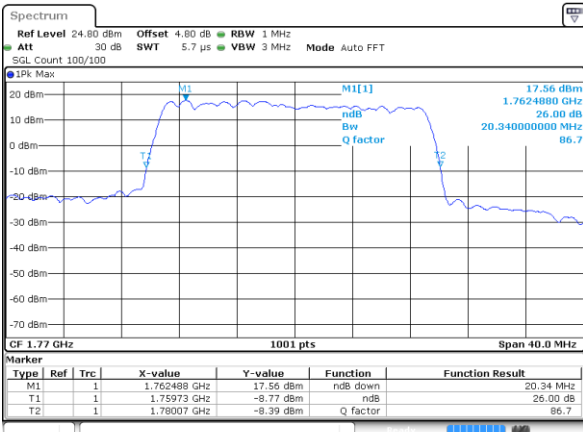

Date: 21 AUG 2017 14:09:38

LTE Band 66

Lowest Channel / 20MHz / QPSK

Date: 21 AUG 2017 14:19:17

Lowest Channel / 20MHz / 16QAM

Date: 21 AUG 2017 14:19:50

Middle Channel / 20MHz / QPSK

Date: 21 AUG 2017 14:27:30

Middle Channel / 20MHz / 16QAM

Date: 21 AUG 2017 14:28:02

Highest Channel / 20MHz / QPSK

Date: 21 AUG 2017 14:38:46

Highest Channel / 20MHz / 16QAM

Date: 21 AUG 2017 14:39:17

Occupied Bandwidth

Mode	LTE Band 2 : 99%OBW(MHz)											
	1.4MHz		3MHz		5MHz		10MHz		15MHz		20MHz	
Mod.	QPSK	16QAM	QPSK	16QAM	QPSK	16QAM	QPSK	16QAM	QPSK	16QAM	QPSK	16QAM
Lowest CH	1.09	1.1	2.72	2.73	4.48	4.49	8.99	9.01	13.49	13.49	18.38	18.5
Middle CH	1.09	1.1	2.73	2.73	4.5	4.5	9.01	9.01	13.37	13.46	18.54	18.62
Highest CH	1.09	1.1	2.71	2.73	4.52	4.49	9.07	8.99	13.43	13.37	18.38	18.34