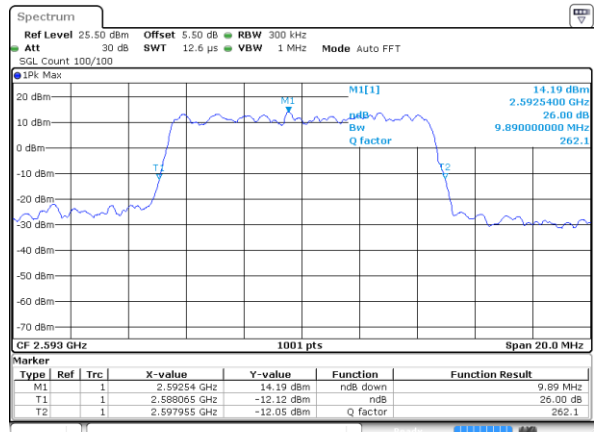

LTE Band 41

Lowest Channel / 10MHz / QPSK

Date: 19 AUG 2017 00:20:22

Lowest Channel / 10MHz / 16QAM

Date: 19 AUG 2017 00:20:33

Middle Channel / 10MHz / QPSK

Date: 19 AUG 2017 00:21:04

Middle Channel / 10MHz / 16QAM

Date: 19 AUG 2017 00:21:15

Highest Channel / 10MHz / QPSK

Date: 19 AUG 2017 00:21:47

Highest Channel / 10MHz / 16QAM

Date: 19 AUG 2017 00:21:57

LTE Band 41

Lowest Channel / 15MHz / QPSK

Date: 19 AUG 2017 00:22:29