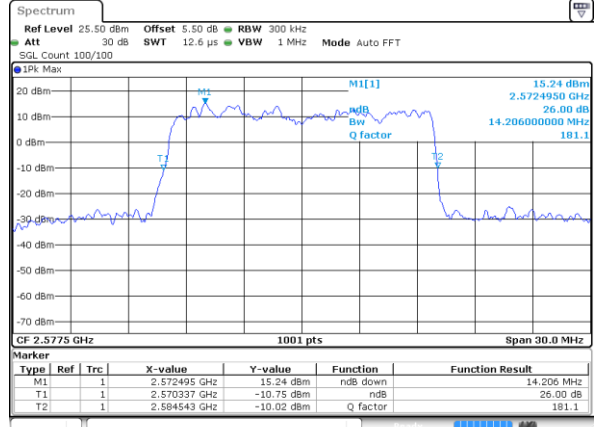

Date: 18 AUG 2017 14:24:08

LTE Band 38

Lowest Channel / 15MHz / QPSK

Date: 18 AUG 2017 14:24:41

Lowest Channel / 15MHz / 16QAM

Date: 18 AUG 2017 14:24:51

Middle Channel / 15MHz / QPSK

Date: 18 AUG 2017 14:25:23

Middle Channel / 15MHz / 16QAM

Date: 18 AUG 2017 14:25:34

Highest Channel / 15MHz / QPSK

Date: 18 AUG 2017 14:26:06

Highest Channel / 15MHz / 16QAM

Date: 18 AUG 2017 14:26:16

LTE Band 38

Lowest Channel / 20MHz / QPSK