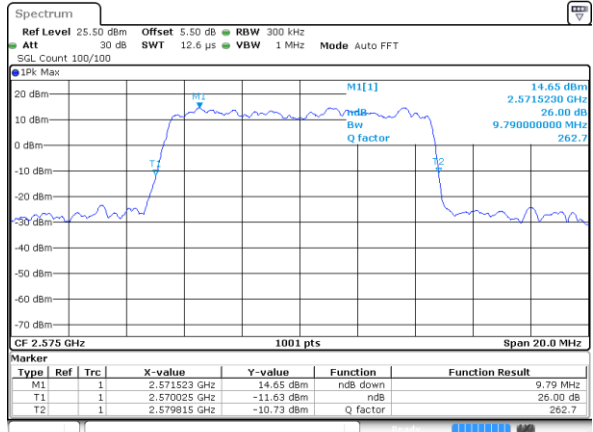

Highest Channel / 5MHz / QPSK

Date: 18 AUG 2017 14:21:50

Highest Channel / 5MHz / 16QAM

Date: 18 AUG 2017 14:22:00

LTE Band 38

Lowest Channel / 10MHz / QPSK

Date: 18 AUG 2017 14:22:32

Lowest Channel / 10MHz / 16QAM