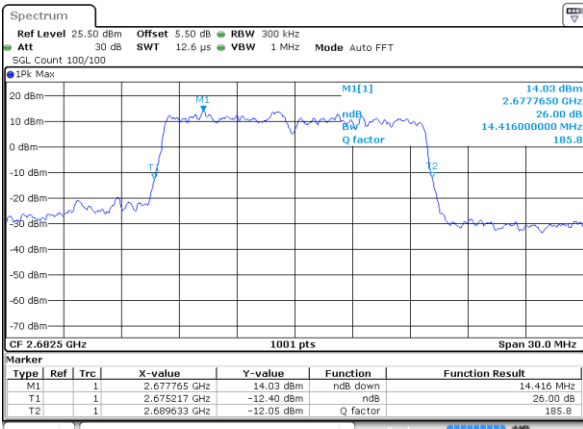

Lowest Channel / 15MHz / 16QAM

Date: 19 AUG 2017 00:22:40

Middle Channel / 15MHz / QPSK

Date: 19 AUG 2017 00:23:12

Middle Channel / 15MHz / 16QAM

Date: 19 AUG 2017 00:23:23

Highest Channel / 15MHz / QPSK

Date: 19 AUG 2017 00:23:54