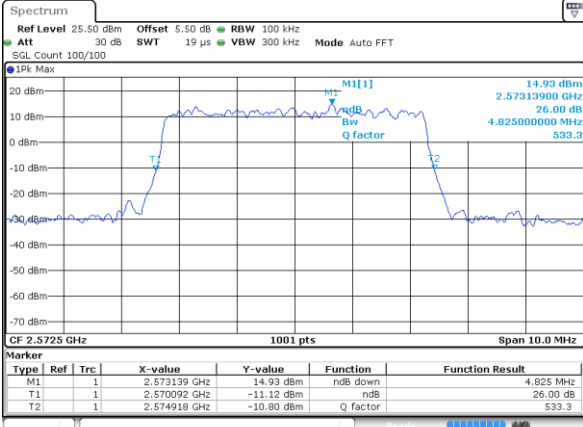

LTE Band 38

Lowest Channel / 5MHz / QPSK

Date: 18 AUG 2017 14:20:24