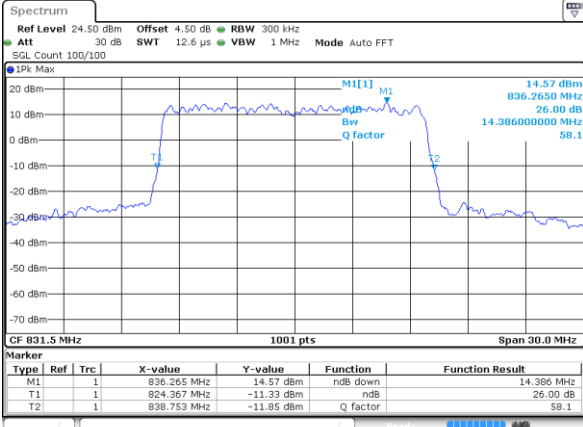

Date: 18 AUG 2017 23:09:27

Highest Channel / 10MHz / QPSK

Date: 18 AUG 2017 23:10:30

Highest Channel / 10MHz / 16QAM

Date: 18 AUG 2017 23:10:51

LTE Band 26

Lowest Channel / 15MHz / QPSK

Date: 18 AUG 2017 23:46:49