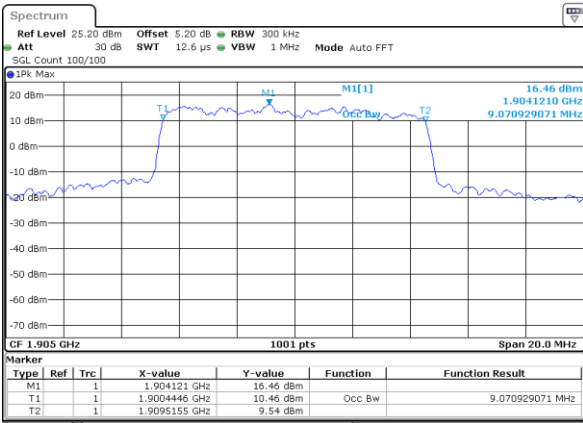

Date: 17 AUG 2017 19:56:51

Middle Channel / 5MHz / 16QAM

Date: 17 AUG 2017 19:57:01

Highest Channel / 5MHz / QPSK

Date: 17 AUG 2017 19:59:20

Highest Channel / 5MHz / 16QAM

Date: 17 AUG 2017 19:59:30

LTE Band 2

Lowest Channel / 10MHz / QPSK

Date: 17 AUG 2017 20:06:19

Lowest Channel / 10MHz / 16QAM

Date: 17 AUG 2017 20:06:29

Middle Channel / 10MHz / QPSK

Date: 17 AUG 2017 20:13:18

Middle Channel / 10MHz / 16QAM

Date: 17 AUG 2017 20:13:28

Highest Channel / 10MHz / QPSK

Date: 17 AUG 2017 20:15:48

Highest Channel / 10MHz / 16QAM

Date: 17 AUG 2017 20:15:58

LTE Band 2

Lowest Channel / 15MHz / QPSK

Date: 17 AUG 2017 20:22:47

Lowest Channel / 15MHz / 16QAM