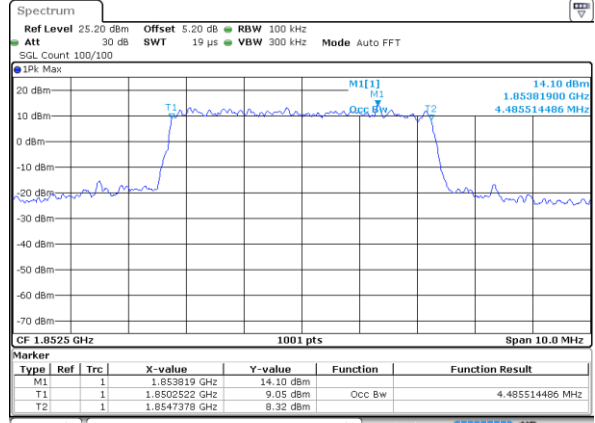

Highest Channel / 3MHz / 16QAM

Date: 17 AUG 2017 19:43:03

LTE Band 2

Lowest Channel / 5MHz / QPSK

Date: 17 AUG 2017 19:49:52

Lowest Channel / 5MHz / 16QAM

Date: 17 AUG 2017 19:50:02

Middle Channel / 5MHz / QPSK

Date: 17 AUG 2017 19:56:51

Middle Channel / 5MHz / 16QAM

Date: 17 AUG 2017 19:57:01

Highest Channel / 5MHz / QPSK

Date: 17 AUG 2017 19:59:20

Highest Channel / 5MHz / 16QAM

Date: 17 AUG 2017 19:59:30

LTE Band 2