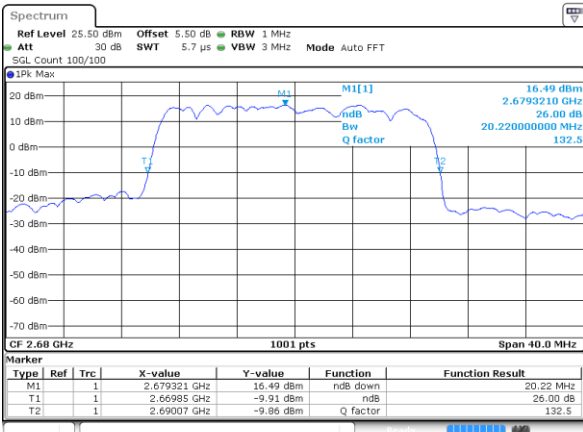

Highest Channel / 15MHz / 16QAM

Date: 19 AUG 2017 00:24:05

LTE Band 41

Lowest Channel / 20MHz / QPSK

Date: 19 AUG 2017 00:24:37

Lowest Channel / 20MHz / 16QAM

Date: 19 AUG 2017 00:24:47

Middle Channel / 20MHz / QPSK

Date: 19 AUG 2017 00:25:19

Middle Channel / 20MHz / 16QAM

Date: 19 AUG 2017 00:25:30

Highest Channel / 20MHz / QPSK

Date: 19 AUG 2017 00:26:02

Highest Channel / 20MHz / 16QAM

Date: 19 AUG 2017 00:26:12

LTE Band 66