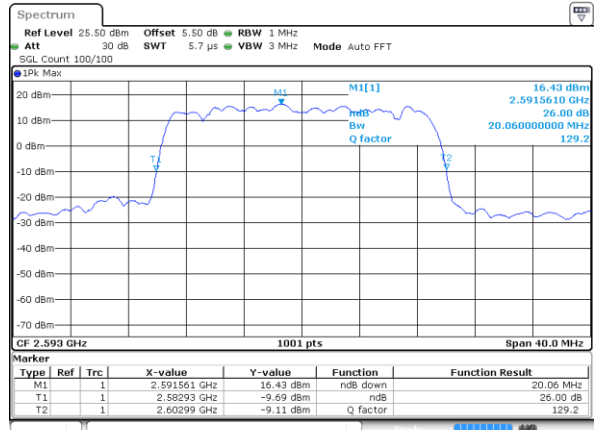

Highest Channel / 15MHz / 16QAM

Date: 19 AUG 2017 00:24:05

LTE Band 41

Lowest Channel / 20MHz / QPSK

Date: 19 AUG 2017 00:24:37

Lowest Channel / 20MHz / 16QAM

Date: 19 AUG 2017 00:24:47

Middle Channel / 20MHz / QPSK

Date: 19 AUG 2017 00:25:19

Middle Channel / 20MHz / 16QAM

Date: 19 AUG 2017 00:25:30

Highest Channel / 20MHz / QPSK

Date: 19 AUG 2017 00:26:02

Highest Channel / 20MHz / 16QAM

Date: 19 AUG 2017 00:26:12

LTE Band 66