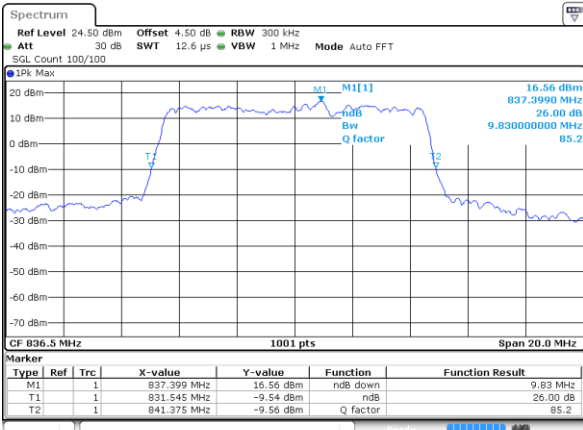

LTE Band 26

Lowest Channel / 10MHz / QPSK

Date: 18 AUG 2017 23:08:02

Lowest Channel / 10MHz / 16QAM

Date: 18 AUG 2017 23:08:23

Middle Channel / 10MHz / QPSK

Date: 18 AUG 2017 23:09:48

Middle Channel / 10MHz / 16QAM

Date: 18 AUG 2017 23:09:27

Highest Channel / 10MHz / QPSK

Date: 18 AUG 2017 23:10:30

Highest Channel / 10MHz / 16QAM

Date: 18 AUG 2017 23:10:51

LTE Band 26

Lowest Channel / 15MHz / QPSK

Date: 18 AUG 2017 23:46:49