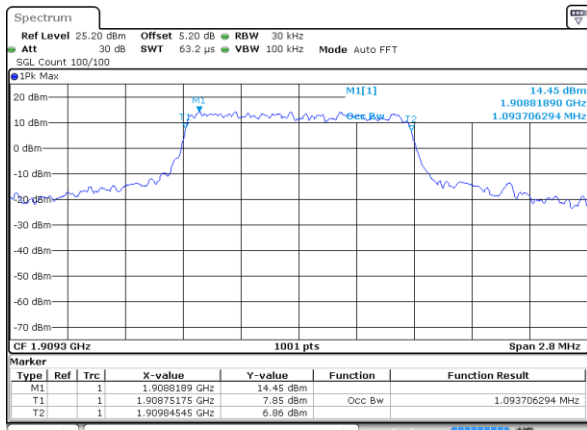

Mode	LTE Band 66 : 99%OBW(MHz)											
BW	1.4MHz		3MHz		5MHz		10MHz		15MHz		20MHz	
Mod.	QPSK	16QAM	QPSK	16QAM	QPSK	16QAM	QPSK	16QAM	QPSK	16QAM	QPSK	16QAM
Lowest CH	1.1	1.1	2.73	2.72	4.53	4.49	9.03	8.97	13.43	13.43	18.46	18.34
Middle CH	1.1	1.1	2.72	2.72	4.5	4.5	9.03	9.01	13.37	13.43	18.3	18.46
Highest CH	1.1	1.1	2.72	2.72	4.49	4.48	9.07	8.99	13.43	13.4	18.26	18.38

LTE Band 2

Lowest Channel / 1.4MHz / QPSK

Date: 17.AUG.2017 19:06:38

Lowest Channel / 1.4MHz / 16QAM

Date: 17.AUG.2017 19:06:48

Middle Channel / 1.4MHz / QPSK

Date: 17.AUG.2017 19:13:36

Middle Channel / 1.4MHz / 16QAM

Date: 17.AUG.2017 19:13:46

Highest Channel / 1.4MHz / QPSK

Date: 17.AUG.2017 19:16:06

Highest Channel / 1.4MHz / 16QAM

Date: 17.AUG.2017 19:16:15

LTE Band 2

Lowest Channel / 3MHz / QPSK

Date: 17 AUG 2017 19:33:25