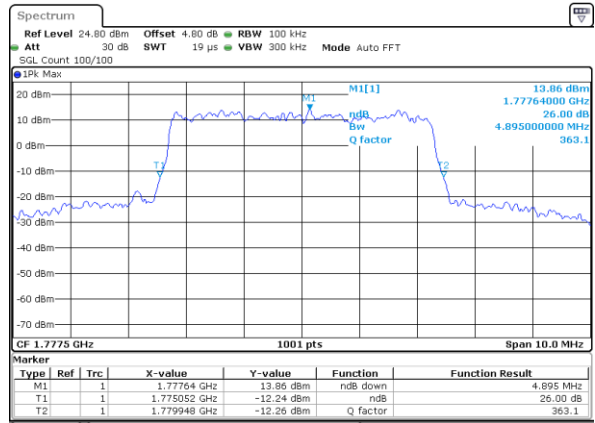

Highest Channel / 3MHz / 16QAM

Date: 21 AUG 2017 10:43:22

LTE Band 66

Lowest Channel / 5MHz / QPSK

Date: 21 AUG 2017 11:02:53

Lowest Channel / 5MHz / 16QAM

Date: 21 AUG 2017 11:03:13

Middle Channel / 5MHz / QPSK

Date: 21 AUG 2017 11:12:25

Middle Channel / 5MHz / 16QAM

Date: 21 AUG 2017 11:12:48

Highest Channel / 5MHz / QPSK

Date: 21 AUG 2017 11:33:04

Highest Channel / 5MHz / 16QAM

Date: 21 AUG 2017 11:33:27

LTE Band 66

Lowest Channel / 10MHz / QPSK

Date: 21 AUG 2017 11:41:21

Lowest Channel / 10MHz / 16QAM

Date: 21 AUG 2017 11:41:42

Middle Channel / 10MHz / QPSK

Date: 21 AUG 2017 11:48:49

Middle Channel / 10MHz / 16QAM

Date: 21 AUG 2017 11:50:15

Highest Channel / 10MHz / QPSK

Date: 21 AUG 2017 11:54:36

Highest Channel / 10MHz / 16QAM

Date: 21 AUG 2017 11:54:58

LTE Band 66

Lowest Channel / 15MHz / QPSK

Date: 21 AUG 2017 13:56:29

Lowest Channel / 15MHz / 16QAM