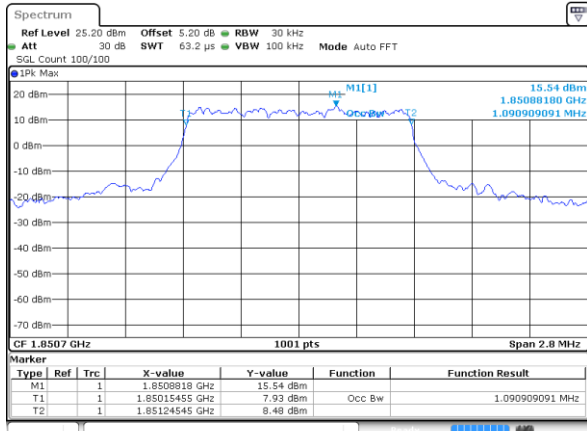

LTE Band 2

Lowest Channel / 1.4MHz / QPSK

Date: 17.AUG.2017 19:06:38