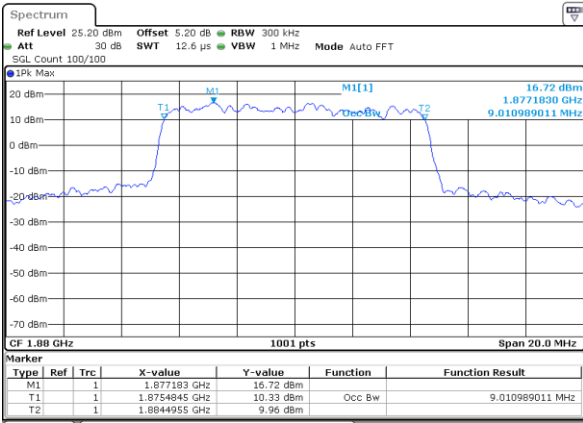

Date: 17 AUG 2017 19:56:51

Middle Channel / 5MHz / 16QAM

Date: 17 AUG 2017 19:57:01

Highest Channel / 5MHz / QPSK

Date: 17 AUG 2017 19:59:20

Highest Channel / 5MHz / 16QAM

Date: 17 AUG 2017 19:59:30

LTE Band 2

Lowest Channel / 10MHz / QPSK

Date: 17 AUG 2017 20:06:19

Lowest Channel / 10MHz / 16QAM

Date: 17 AUG 2017 20:06:29

Middle Channel / 10MHz / QPSK

Date: 17 AUG 2017 20:13:18

Middle Channel / 10MHz / 16QAM

Date: 17 AUG 2017 20:13:28

Highest Channel / 10MHz / QPSK

Date: 17 AUG 2017 20:15:48

Highest Channel / 10MHz / 16QAM

Date: 17 AUG 2017 20:15:58

LTE Band 2

Lowest Channel / 15MHz / QPSK

Date: 17 AUG 2017 20:22:47

Lowest Channel / 15MHz / 16QAM