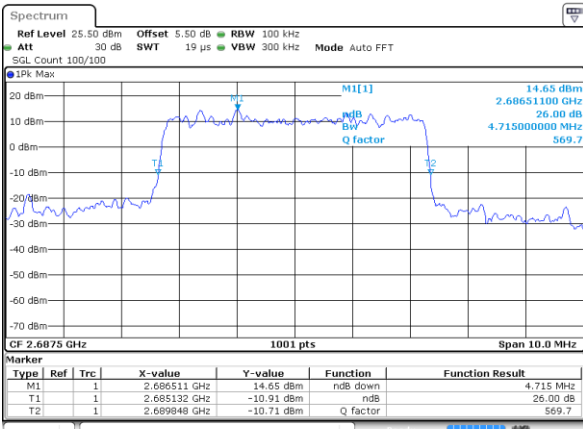

Middle Channel / 5MHz / QPSK

Date: 19 AUG 2017 00:18:55

Middle Channel / 5MHz / 16QAM

Date: 19 AUG 2017 00:19:06

Highest Channel / 5MHz / QPSK

Date: 19 AUG 2017 00:19:39

Highest Channel / 5MHz / 16QAM

Date: 19 AUG 2017 00:19:50