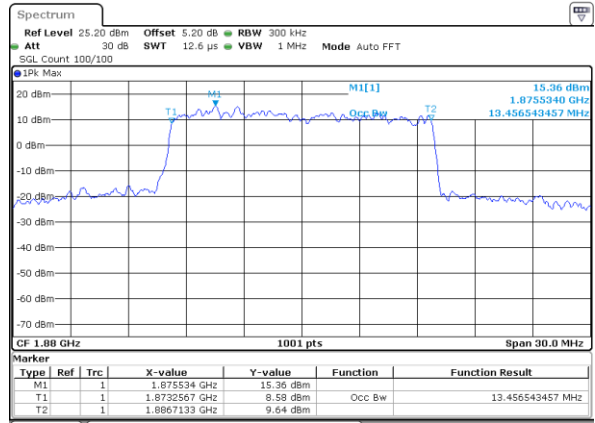

Middle Channel / 15MHz / 16QAM

Date: 17 AUG 2017 20:29:55