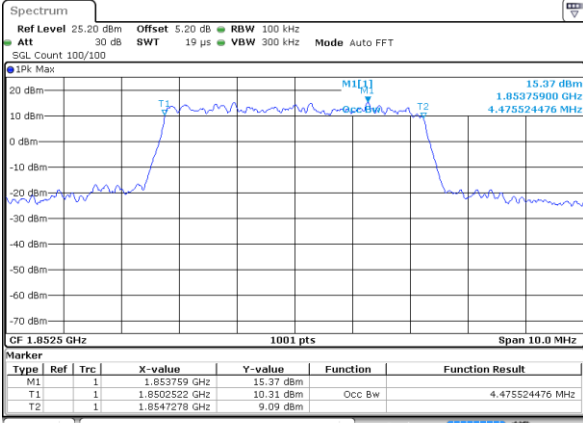

Highest Channel / 3MHz / 16QAM

Date: 17 AUG 2017 19:43:03

LTE Band 2

Lowest Channel / 5MHz / QPSK

Date: 17 AUG 2017 19:49:52

Lowest Channel / 5MHz / 16QAM

Date: 17 AUG 2017 19:50:02

Middle Channel / 5MHz / QPSK

Date: 17 AUG 2017 19:56:51

Middle Channel / 5MHz / 16QAM

Date: 17 AUG 2017 19:57:01

Highest Channel / 5MHz / QPSK

Date: 17 AUG 2017 19:59:20

Highest Channel / 5MHz / 16QAM

Date: 17 AUG 2017 19:59:30

LTE Band 2