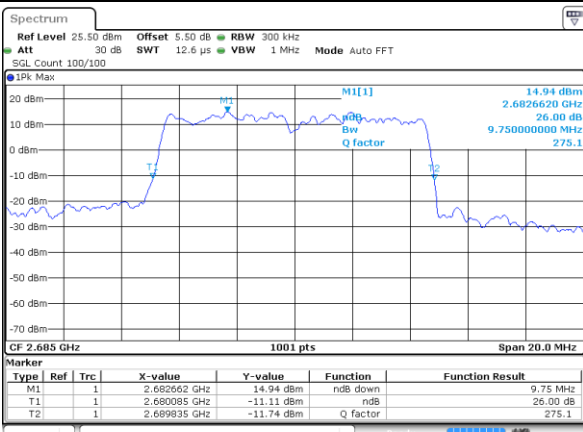

LTE Band 41

Lowest Channel / 10MHz / QPSK

Date: 19 AUG 2017 00:20:22

Lowest Channel / 10MHz / 16QAM

Date: 19 AUG 2017 00:20:33

Middle Channel / 10MHz / QPSK

Date: 19 AUG 2017 00:21:04

Middle Channel / 10MHz / 16QAM

Date: 19 AUG 2017 00:21:15

Highest Channel / 10MHz / QPSK

Date: 19 AUG 2017 00:21:47

Highest Channel / 10MHz / 16QAM

Date: 19 AUG 2017 00:21:57

LTE Band 41

Lowest Channel / 15MHz / QPSK

Date: 19 AUG 2017 00:22:29