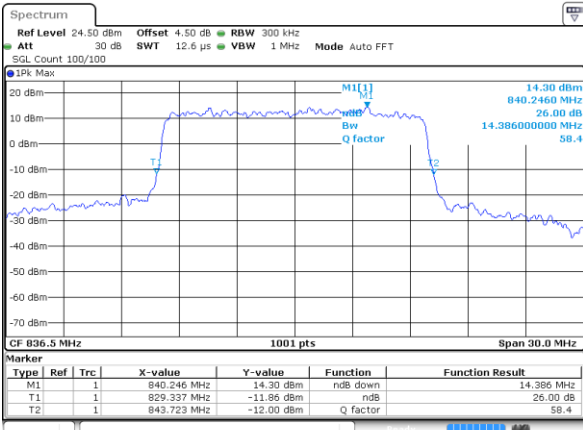

Middle Channel / 15MHz / QPSK

Date: 18 AUG 2017 23:48:49