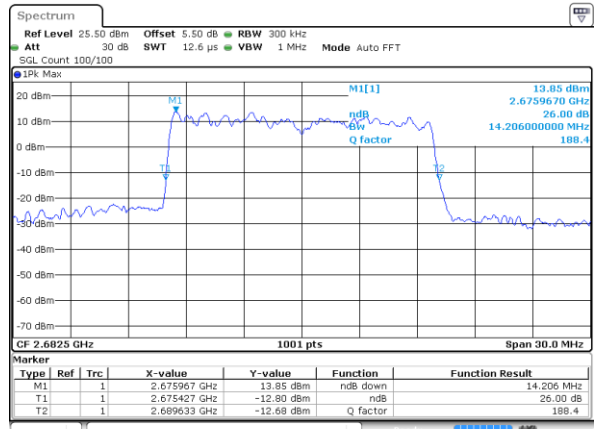

Date: 19 AUG 2017 00:21:15

Highest Channel / 10MHz / QPSK

Date: 19 AUG 2017 00:21:47

Highest Channel / 10MHz / 16QAM

Date: 19 AUG 2017 00:21:57

LTE Band 41

Lowest Channel / 15MHz / QPSK

Date: 19 AUG 2017 00:22:29

Lowest Channel / 15MHz / 16QAM

Date: 19 AUG 2017 00:22:40

Middle Channel / 15MHz / QPSK

Date: 19 AUG 2017 00:23:12

Middle Channel / 15MHz / 16QAM

Date: 19 AUG 2017 00:23:23

Highest Channel / 15MHz / QPSK

Date: 19 AUG 2017 00:23:54

Highest Channel / 15MHz / 16QAM

Date: 19 AUG 2017 00:24:05

LTE Band 41

Lowest Channel / 20MHz / QPSK

Date: 19 AUG 2017 00:24:37

Lowest Channel / 20MHz / 16QAM

Date: 19 AUG 2017 00:24:47

Middle Channel / 20MHz / QPSK