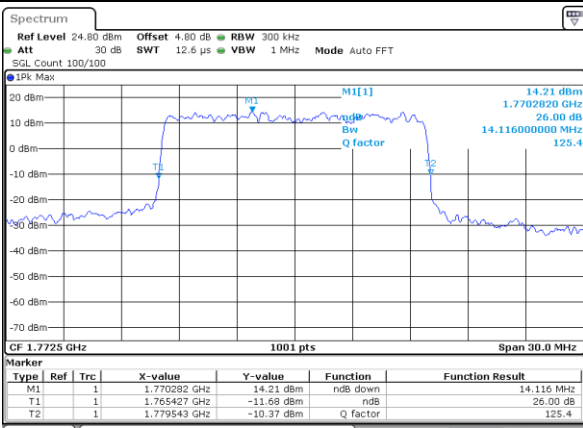

Highest Channel / 10MHz / QPSK

Date: 21 AUG 2017 11:54:36

Highest Channel / 10MHz / 16QAM

Date: 21 AUG 2017 11:54:58

LTE Band 66

Lowest Channel / 15MHz / QPSK

Date: 21 AUG 2017 13:56:29

Lowest Channel / 15MHz / 16QAM

Date: 21 AUG 2017 13:56:51

Middle Channel / 15MHz / QPSK

Date: 21 AUG 2017 14:04:49

Middle Channel / 15MHz / 16QAM

Date: 21 AUG 2017 14:05:16

Highest Channel / 15MHz / QPSK

Date: 21 AUG 2017 14:09:11

Highest Channel / 15MHz / 16QAM

Date: 21 AUG 2017 14:09:38

LTE Band 66

Lowest Channel / 20MHz / QPSK

Date: 21 AUG 2017 14:19:17

Lowest Channel / 20MHz / 16QAM

Date: 21 AUG 2017 14:19:50

Middle Channel / 20MHz / QPSK

Date: 21 AUG 2017 14:27:30