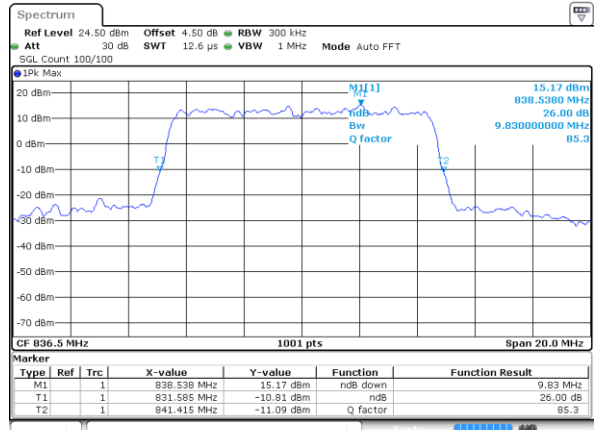

LTE Band 26

Lowest Channel / 10MHz / QPSK

Date: 18 AUG 2017 23:08:02

Lowest Channel / 10MHz / 16QAM

Date: 18 AUG 2017 23:08:23

Middle Channel / 10MHz / QPSK

Date: 18 AUG 2017 23:09:48

Middle Channel / 10MHz / 16QAM

Date: 18 AUG 2017 23:09:27

Highest Channel / 10MHz / QPSK

Date: 18 AUG 2017 23:10:30

Highest Channel / 10MHz / 16QAM

Date: 18 AUG 2017 23:10:51

LTE Band 26

Lowest Channel / 15MHz / QPSK

Date: 18 AUG 2017 23:46:49