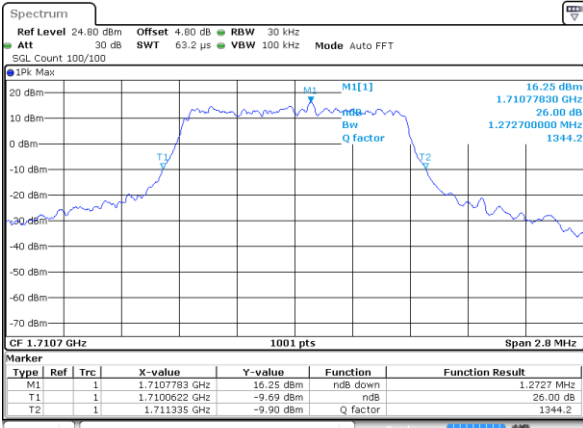

Highest Channel / 15MHz / 16QAM

Date: 19 AUG 2017 00:24:05

LTE Band 41

Lowest Channel / 20MHz / QPSK

Date: 19 AUG 2017 00:24:37

Lowest Channel / 20MHz / 16QAM

Date: 19 AUG 2017 00:24:47

Middle Channel / 20MHz / QPSK

Date: 19 AUG 2017 00:25:19

Middle Channel / 20MHz / 16QAM

Date: 19 AUG 2017 00:25:30

Highest Channel / 20MHz / QPSK

Date: 19 AUG 2017 00:26:02

Highest Channel / 20MHz / 16QAM

Date: 19 AUG 2017 00:26:12

LTE Band 66

Lowest Channel / 1.4MHz / QPSK

Date: 21 AUG 2017 09:59:13

Lowest Channel / 1.4MHz / 16QAM

Date: 21 AUG 2017 09:58:54

Middle Channel / 1.4MHz / QPSK

Date: 21 AUG 2017 09:37:07

Middle Channel / 1.4MHz / 16QAM

Date: 21 AUG 2017 09:37:32

Highest Channel / 1.4MHz / QPSK

Date: 21 AUG 2017 10:01:06

Highest Channel / 1.4MHz / 16QAM

Date: 21 AUG 2017 10:01:31

LTE Band 66

Lowest Channel / 3MHz / QPSK

Date: 21 AUG 2017 10:33:29