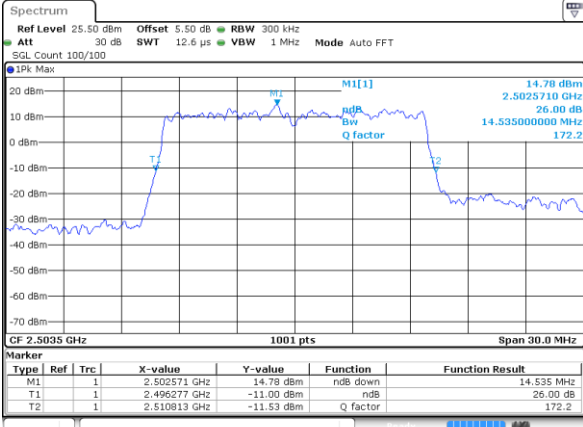

Date: 19 AUG 2017 00:21:15

Highest Channel / 10MHz / QPSK

Date: 19 AUG 2017 00:21:47

Highest Channel / 10MHz / 16QAM

Date: 19 AUG 2017 00:21:57

LTE Band 41

Lowest Channel / 15MHz / QPSK

Date: 19 AUG 2017 00:22:29