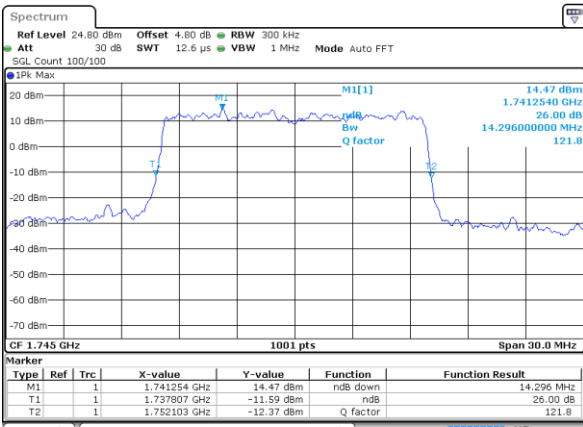

Middle Channel / 15MHz / QPSK

Date: 21 AUG 2017 14:04:49