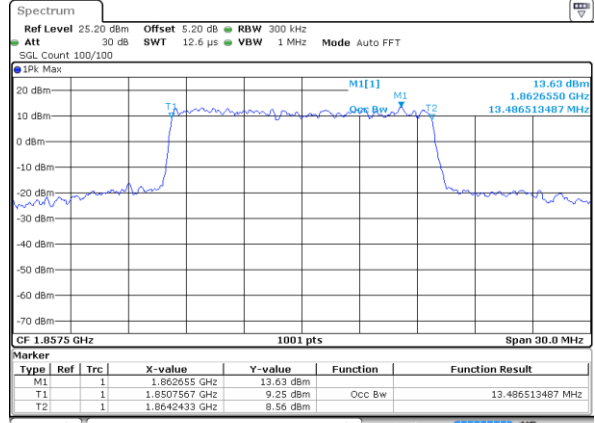

Highest Channel / 10MHz / QPSK

Date: 17 AUG 2017 20:15:48

Highest Channel / 10MHz / 16QAM

Date: 17 AUG 2017 20:15:58

LTE Band 2

Lowest Channel / 15MHz / QPSK

Date: 17 AUG 2017 20:22:47

Lowest Channel / 15MHz / 16QAM