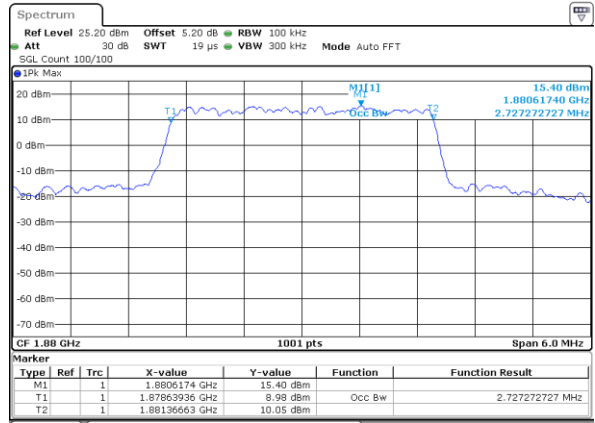

Date: 17.AUG.2017 19:13:46

Highest Channel / 1.4MHz / QPSK

Date: 17.AUG.2017 19:16:06

Highest Channel / 1.4MHz / 16QAM

Date: 17.AUG.2017 19:16:15

LTE Band 2

Lowest Channel / 3MHz / QPSK

Date: 17 AUG 2017 19:33:25

Lowest Channel / 3MHz / 16QAM

Date: 17 AUG 2017 19:33:35

Middle Channel / 3MHz / QPSK

Date: 17 AUG 2017 19:40:24

Middle Channel / 3MHz / 16QAM

Date: 17 AUG 2017 19:40:34

Highest Channel / 3MHz / QPSK

Date: 17 AUG 2017 19:42:53

Highest Channel / 3MHz / 16QAM

Date: 17 AUG 2017 19:43:03

LTE Band 2

Lowest Channel / 5MHz / QPSK

Date: 17 AUG 2017 19:49:52

Lowest Channel / 5MHz / 16QAM

Date: 17 AUG 2017 19:50:02

Middle Channel / 5MHz / QPSK