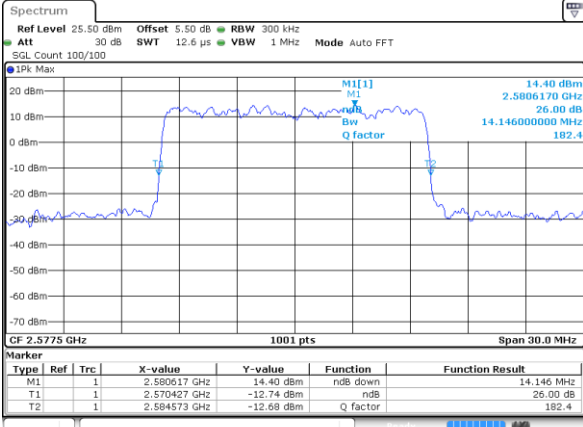

LTE Band 38

Lowest Channel / 15MHz / QPSK

Date: 18 AUG 2017 14:24:41