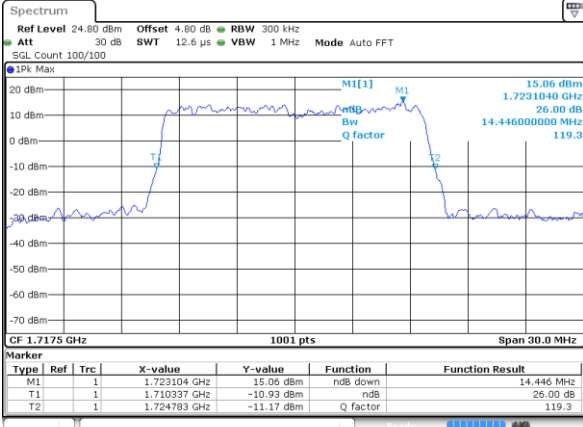

Highest Channel / 10MHz / QPSK

Date: 21 AUG 2017 11:54:36

Highest Channel / 10MHz / 16QAM

Date: 21 AUG 2017 11:54:58

LTE Band 66

Lowest Channel / 15MHz / QPSK

Date: 21 AUG 2017 13:56:29

Lowest Channel / 15MHz / 16QAM