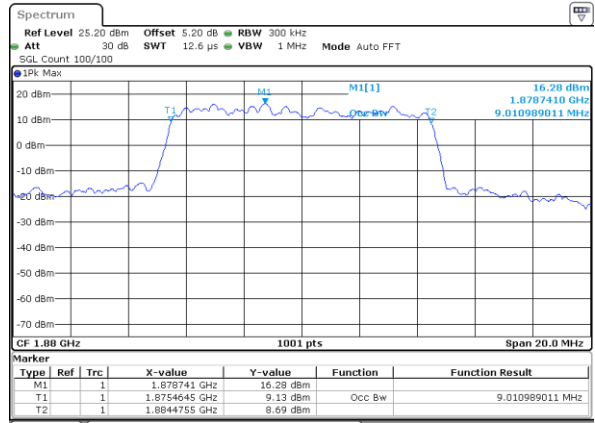

Date: 17 AUG 2017 19:56:51

Middle Channel / 5MHz / 16QAM

Date: 17 AUG 2017 19:57:01

Highest Channel / 5MHz / QPSK

Date: 17 AUG 2017 19:59:20

Highest Channel / 5MHz / 16QAM

Date: 17 AUG 2017 19:59:30

LTE Band 2

Lowest Channel / 10MHz / QPSK

Date: 17 AUG 2017 20:06:19

Lowest Channel / 10MHz / 16QAM

Date: 17 AUG 2017 20:06:29

Middle Channel / 10MHz / QPSK

Date: 17 AUG 2017 20:13:18

Middle Channel / 10MHz / 16QAM

Date: 17 AUG 2017 20:13:28

Highest Channel / 10MHz / QPSK

Date: 17 AUG 2017 20:15:48

Highest Channel / 10MHz / 16QAM

Date: 17 AUG 2017 20:15:58

LTE Band 2

Lowest Channel / 15MHz / QPSK

Date: 17 AUG 2017 20:22:47

Lowest Channel / 15MHz / 16QAM