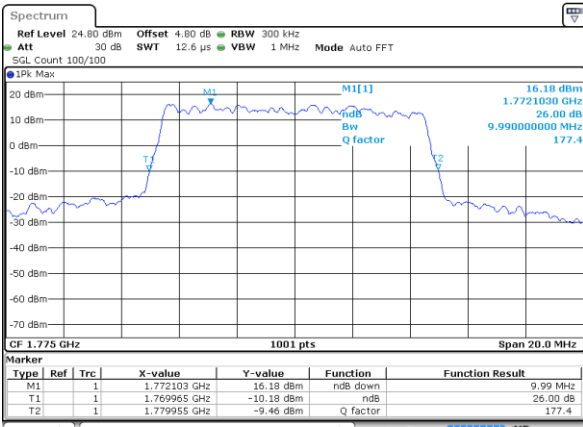

Date: 21 AUG 2017 11:12:25

Middle Channel / 5MHz / 16QAM

Date: 21 AUG 2017 11:12:48

Highest Channel / 5MHz / QPSK

Date: 21 AUG 2017 11:33:04

Highest Channel / 5MHz / 16QAM

Date: 21 AUG 2017 11:33:27

LTE Band 66

Lowest Channel / 10MHz / QPSK

Date: 21 AUG 2017 11:41:21

Lowest Channel / 10MHz / 16QAM

Date: 21 AUG 2017 11:41:42

Middle Channel / 10MHz / QPSK

Date: 21 AUG 2017 11:48:49

Middle Channel / 10MHz / 16QAM

Date: 21 AUG 2017 11:50:15

Highest Channel / 10MHz / QPSK

Date: 21 AUG 2017 11:54:36

Highest Channel / 10MHz / 16QAM

Date: 21 AUG 2017 11:54:58

LTE Band 66

Lowest Channel / 15MHz / QPSK

Date: 21 AUG 2017 13:56:29

Lowest Channel / 15MHz / 16QAM