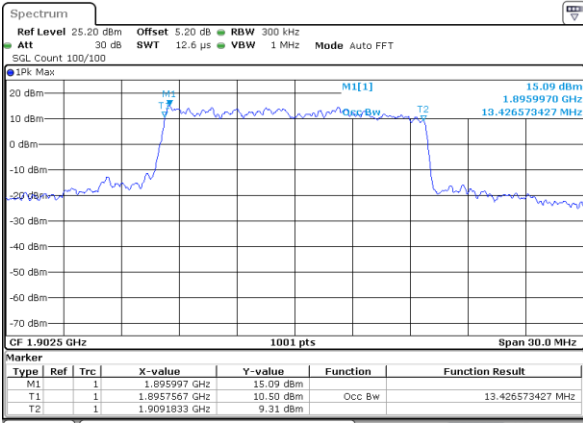

Highest Channel / 10MHz / QPSK

Date: 17 AUG 2017 20:15:48

Highest Channel / 10MHz / 16QAM

Date: 17 AUG 2017 20:15:58

LTE Band 2

Lowest Channel / 15MHz / QPSK

Date: 17 AUG 2017 20:22:47

Lowest Channel / 15MHz / 16QAM

Date: 17 AUG 2017 20:22:57

Middle Channel / 15MHz / QPSK

Date: 17 AUG 2017 20:29:45

Middle Channel / 15MHz / 16QAM

Date: 17 AUG 2017 20:29:55

Highest Channel / 15MHz / QPSK

Date: 17 AUG 2017 20:32:15

Highest Channel / 15MHz / 16QAM