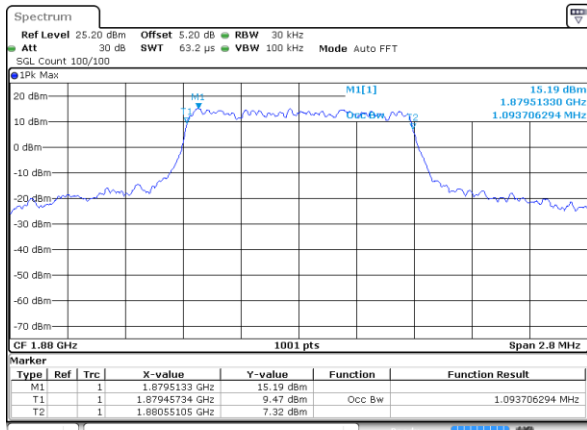

Mode	LTE Band 66 : 99%OBW(MHz)											
BW	1.4MHz		3MHz		5MHz		10MHz		15MHz		20MHz	
Mod.	QPSK	16QAM	QPSK	16QAM	QPSK	16QAM	QPSK	16QAM	QPSK	16QAM	QPSK	16QAM
Lowest CH	1.1	1.1	2.73	2.72	4.53	4.49	9.03	8.97	13.43	13.43	18.46	18.34
Middle CH	1.1	1.1	2.72	2.72	4.5	4.5	9.03	9.01	13.37	13.43	18.3	18.46
Highest CH	1.1	1.1	2.72	2.72	4.49	4.48	9.07	8.99	13.43	13.4	18.26	18.38

LTE Band 2

Lowest Channel / 1.4MHz / QPSK

Date: 17.AUG.2017 19:06:38

Lowest Channel / 1.4MHz / 16QAM

Date: 17.AUG.2017 19:06:48

Middle Channel / 1.4MHz / QPSK

Date: 17.AUG.2017 19:13:36

Middle Channel / 1.4MHz / 16QAM

Date: 17.AUG.2017 19:13:46

Highest Channel / 1.4MHz / QPSK

Date: 17.AUG.2017 19:16:06

Highest Channel / 1.4MHz / 16QAM

Date: 17.AUG.2017 19:16:15

LTE Band 2

Lowest Channel / 3MHz / QPSK

Date: 17 AUG 2017 19:33:25