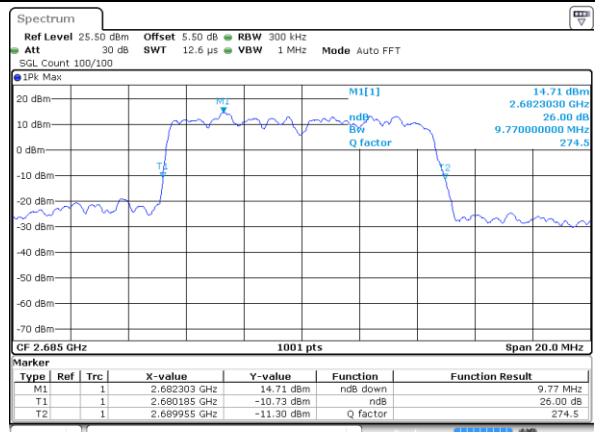

LTE Band 41

Lowest Channel / 10MHz / QPSK

Date: 19 AUG 2017 00:20:22

Lowest Channel / 10MHz / 16QAM

Date: 19 AUG 2017 00:20:33

Middle Channel / 10MHz / QPSK

Date: 19 AUG 2017 00:21:04

Middle Channel / 10MHz / 16QAM

Date: 19 AUG 2017 00:21:15

Highest Channel / 10MHz / QPSK

Date: 19 AUG 2017 00:21:47

Highest Channel / 10MHz / 16QAM

Date: 19 AUG 2017 00:21:57

LTE Band 41

Lowest Channel / 15MHz / QPSK

Date: 19 AUG 2017 00:22:29