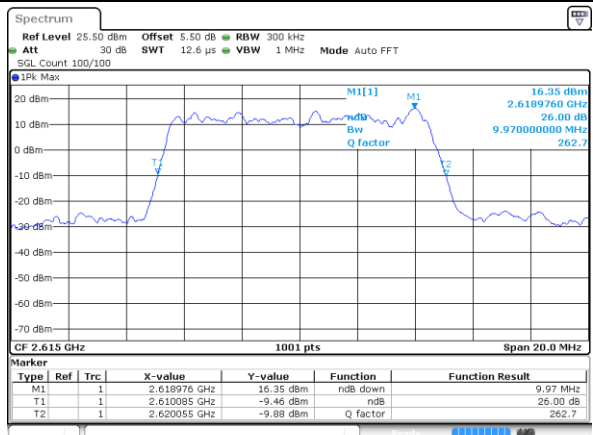

Highest Channel / 5MHz / QPSK

Date: 18 AUG 2017 14:21:50

Highest Channel / 5MHz / 16QAM

Date: 18 AUG 2017 14:22:00

LTE Band 38

Lowest Channel / 10MHz / QPSK

Date: 18 AUG 2017 14:22:32

Lowest Channel / 10MHz / 16QAM

Date: 18 AUG 2017 14:22:43

Middle Channel / 10MHz / QPSK

Date: 18 AUG 2017 14:23:15

Middle Channel / 10MHz / 16QAM

Date: 18 AUG 2017 14:23:26

Highest Channel / 10MHz / QPSK

Date: 18 AUG 2017 14:23:57

Highest Channel / 10MHz / 16QAM

Date: 18 AUG 2017 14:24:08

LTE Band 38

Lowest Channel / 15MHz / QPSK

Date: 18 AUG 2017 14:24:41

Lowest Channel / 15MHz / 16QAM

Date: 18 AUG 2017 14:24:51

Middle Channel / 15MHz / QPSK

Date: 18 AUG 2017 14:25:23