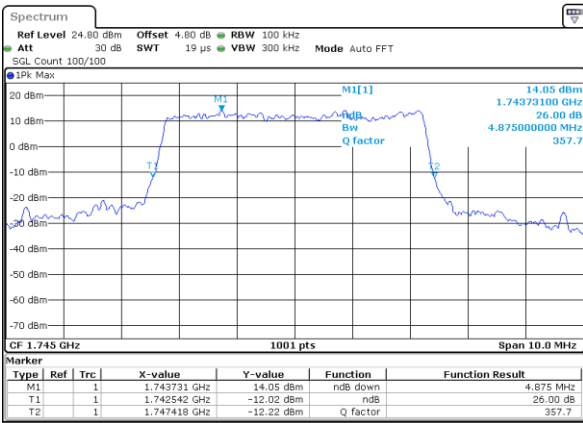

Date: 21 AUG 2017 09:37:32

Highest Channel / 1.4MHz / QPSK

Date: 21 AUG 2017 10:01:06

Highest Channel / 1.4MHz / 16QAM

Date: 21 AUG 2017 10:01:31

LTE Band 66

Lowest Channel / 3MHz / QPSK

Date: 21 AUG 2017 10:33:29

Highest Channel / 3MHz / 16QAM

Date: 21 AUG 2017 10:43:22

LTE Band 66

Lowest Channel / 5MHz / QPSK

Date: 21 AUG 2017 11:02:53

Lowest Channel / 5MHz / 16QAM

Date: 21 AUG 2017 11:03:13

Middle Channel / 5MHz / QPSK

Date: 21 AUG 2017 11:12:25

Middle Channel / 5MHz / 16QAM

Date: 21 AUG 2017 11:12:48

Highest Channel / 5MHz / QPSK

Date: 21 AUG 2017 11:33:04

Highest Channel / 5MHz / 16QAM

Date: 21 AUG 2017 11:33:27

LTE Band 66