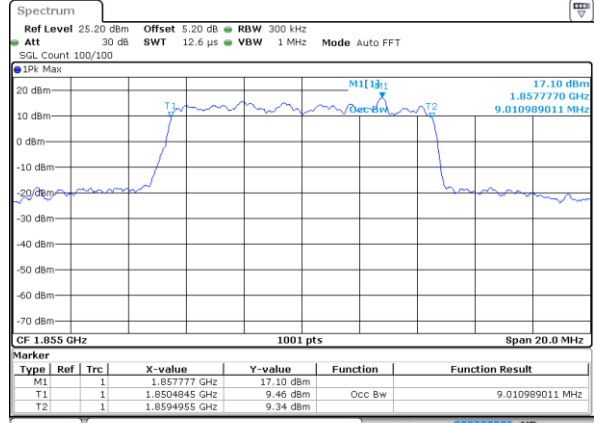

Lowest Channel / 10MHz / 16QAM

Date: 17 AUG 2017 20:06:29