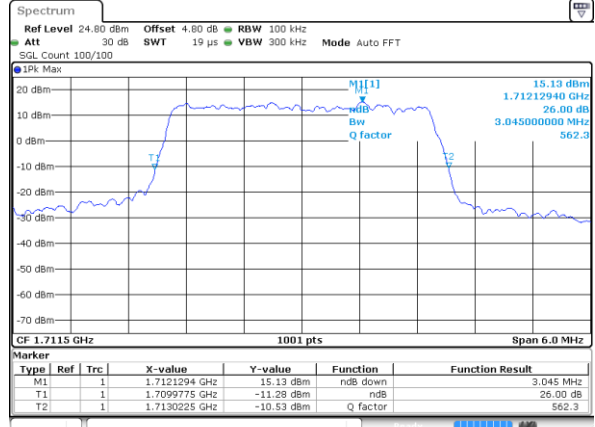

Lowest Channel / 3MHz / 16QAM

Date: 21 AUG 2017 10:33:08