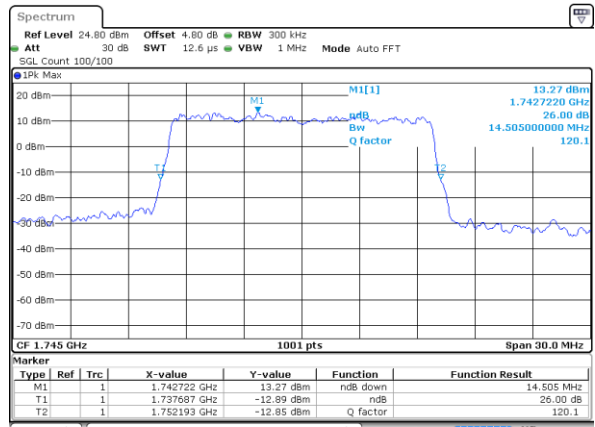

Highest Channel / 10MHz / QPSK

Date: 21 AUG 2017 11:54:36

Highest Channel / 10MHz / 16QAM

Date: 21 AUG 2017 11:54:58

LTE Band 66

Lowest Channel / 15MHz / QPSK

Date: 21 AUG 2017 13:56:29

Lowest Channel / 15MHz / 16QAM

Date: 21 AUG 2017 13:56:51

Middle Channel / 15MHz / QPSK

Date: 21 AUG 2017 14:04:49

Middle Channel / 15MHz / 16QAM

Date: 21 AUG 2017 14:05:16

Highest Channel / 15MHz / QPSK

Date: 21 AUG 2017 14:09:11

Highest Channel / 15MHz / 16QAM