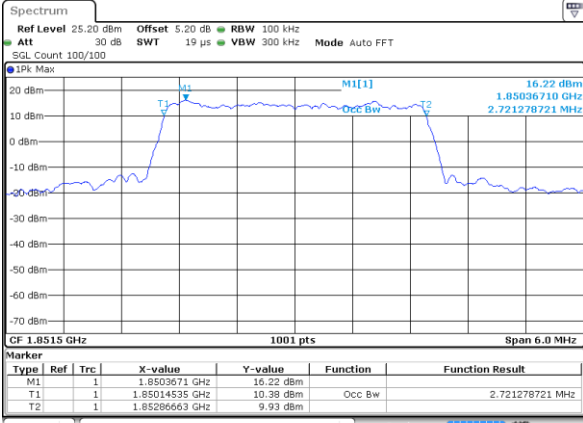

LTE Band 2

Lowest Channel / 1.4MHz / QPSK

Date: 17.AUG.2017 19:06:38

Lowest Channel / 1.4MHz / 16QAM

Date: 17.AUG.2017 19:06:48

Middle Channel / 1.4MHz / QPSK

Date: 17.AUG.2017 19:13:36

Middle Channel / 1.4MHz / 16QAM

Date: 17.AUG.2017 19:13:46

Highest Channel / 1.4MHz / QPSK

Date: 17.AUG.2017 19:16:06

Highest Channel / 1.4MHz / 16QAM

Date: 17.AUG.2017 19:16:15

LTE Band 2

Lowest Channel / 3MHz / QPSK

Date: 17 AUG 2017 19:33:25