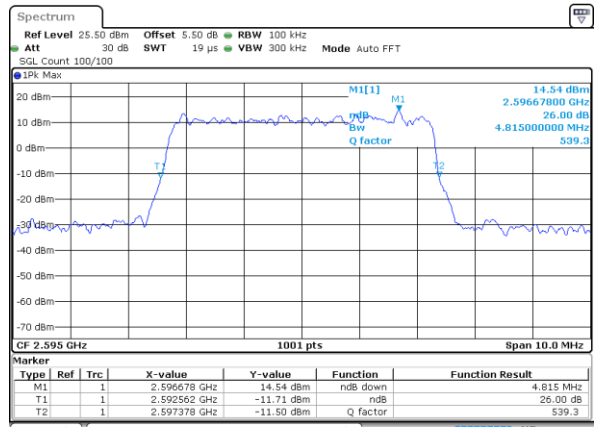

Highest Channel / 15MHz / 16QAM

Date: 18 AUG 2017 23:49:37

LTE Band 26

CH26765 / QPSK

Date: 18 AUG 2017 20:24:23

CH26765 / 16QAM

Date: 18 AUG 2017 20:24:44

LTE Band 38

Lowest Channel / 5MHz / QPSK

Date: 18 AUG 2017 14:20:24

Lowest Channel / 5MHz / 16QAM

Date: 18 AUG 2017 14:20:34

Middle Channel / 5MHz / QPSK

Date: 18 AUG 2017 14:21:07

Middle Channel / 5MHz / 16QAM

Date: 18 AUG 2017 14:21:17

Highest Channel / 5MHz / QPSK

Date: 18 AUG 2017 14:21:50

Highest Channel / 5MHz / 16QAM

Date: 18 AUG 2017 14:22:00

LTE Band 38

Lowest Channel / 10MHz / QPSK

Date: 18 AUG 2017 14:22:32

Lowest Channel / 10MHz / 16QAM