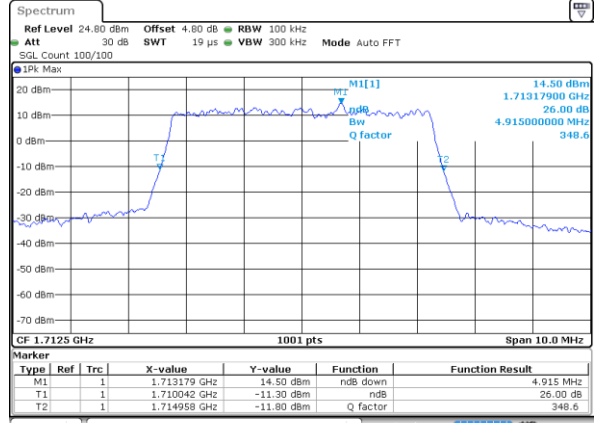

Date: 21 AUG 2017 09:37:32

Highest Channel / 1.4MHz / QPSK

Date: 21 AUG 2017 10:01:06

Highest Channel / 1.4MHz / 16QAM

Date: 21 AUG 2017 10:01:31

LTE Band 66

Lowest Channel / 3MHz / QPSK

Date: 21 AUG 2017 10:33:29

Highest Channel / 3MHz / 16QAM

Date: 21 AUG 2017 10:43:22

LTE Band 66

Lowest Channel / 5MHz / QPSK

Date: 21 AUG 2017 11:02:53

Lowest Channel / 5MHz / 16QAM

Date: 21 AUG 2017 11:03:13

Middle Channel / 5MHz / QPSK

Date: 21 AUG 2017 11:12:25

Middle Channel / 5MHz / 16QAM

Date: 21 AUG 2017 11:12:48

Highest Channel / 5MHz / QPSK

Date: 21 AUG 2017 11:33:04

Highest Channel / 5MHz / 16QAM

Date: 21 AUG 2017 11:33:27

LTE Band 66