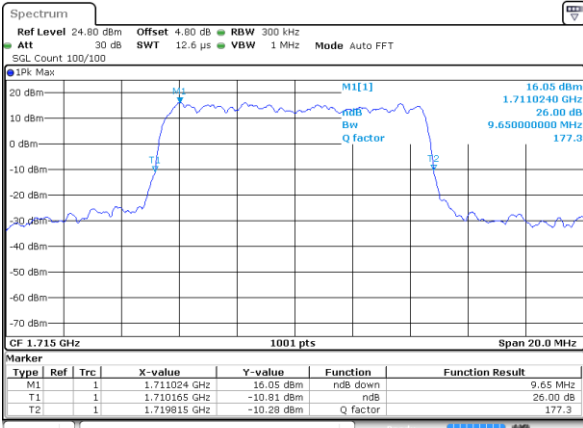

LTE Band 66

Lowest Channel / 10MHz / QPSK

Date: 21 AUG 2017 11:41:21