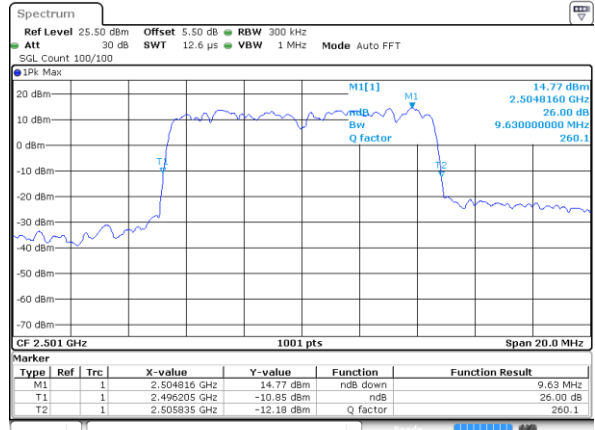

Date: 18 AUG 2017 14:28:14

Highest Channel / 20MHz / 16QAM

Date: 18 AUG 2017 14:28:24

LTE Band 41

Lowest Channel / 5MHz / QPSK

Date: 19 AUG 2017 00:16:12

Lowest Channel / 5MHz / 16QAM

Date: 19 AUG 2017 00:18:22

Middle Channel / 5MHz / QPSK

Date: 19 AUG 2017 00:18:55

Middle Channel / 5MHz / 16QAM

Date: 19 AUG 2017 00:19:06

Highest Channel / 5MHz / QPSK

Date: 19 AUG 2017 00:19:39

Highest Channel / 5MHz / 16QAM

Date: 19 AUG 2017 00:19:50

LTE Band 41

Lowest Channel / 10MHz / QPSK

Date: 19 AUG 2017 00:20:22

Lowest Channel / 10MHz / 16QAM

Date: 19 AUG 2017 00:20:33

Middle Channel / 10MHz / QPSK

Date: 19 AUG 2017 00:21:04

Middle Channel / 10MHz / 16QAM