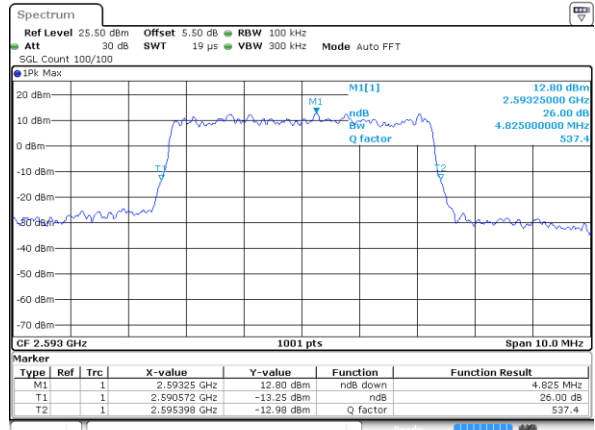

Middle Channel / 5MHz / 16QAM

Date: 19 AUG 2017 00:19:06