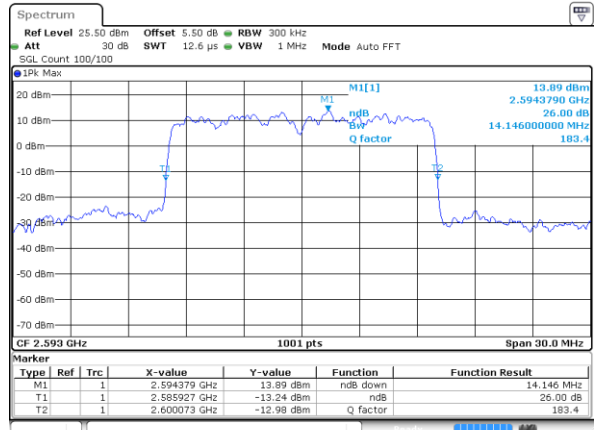

Date: 19 AUG 2017 00:21:15

Highest Channel / 10MHz / QPSK

Date: 19 AUG 2017 00:21:47

Highest Channel / 10MHz / 16QAM

Date: 19 AUG 2017 00:21:57

LTE Band 41

Lowest Channel / 15MHz / QPSK

Date: 19 AUG 2017 00:22:29

Lowest Channel / 15MHz / 16QAM

Date: 19 AUG 2017 00:22:40

Middle Channel / 15MHz / QPSK

Date: 19 AUG 2017 00:23:12

Middle Channel / 15MHz / 16QAM

Date: 19 AUG 2017 00:23:23

Highest Channel / 15MHz / QPSK

Date: 19 AUG 2017 00:23:54

Highest Channel / 15MHz / 16QAM

Date: 19 AUG 2017 00:24:05

LTE Band 41

Lowest Channel / 20MHz / QPSK

Date: 19 AUG 2017 00:24:37

Lowest Channel / 20MHz / 16QAM

Date: 19 AUG 2017 00:24:47

Middle Channel / 20MHz / QPSK

Date: 19 AUG 2017 00:25:19

Middle Channel / 20MHz / 16QAM

Date: 19 AUG 2017 00:25:30

Highest Channel / 20MHz / QPSK

Date: 19 AUG 2017 00:26:02

Highest Channel / 20MHz / 16QAM

Date: 19 AUG 2017 00:26:12

LTE Band 66