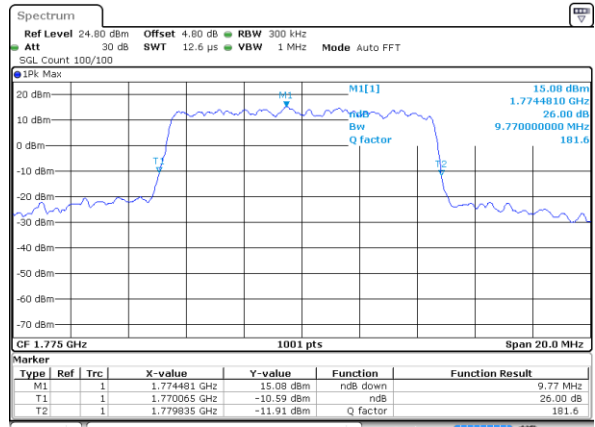

Date: 21 AUG 2017 11:12:25

Middle Channel / 5MHz / 16QAM

Date: 21 AUG 2017 11:12:48

Highest Channel / 5MHz / QPSK

Date: 21 AUG 2017 11:33:04

Highest Channel / 5MHz / 16QAM

Date: 21 AUG 2017 11:33:27

LTE Band 66

Lowest Channel / 10MHz / QPSK

Date: 21 AUG 2017 11:41:21

Lowest Channel / 10MHz / 16QAM

Date: 21 AUG 2017 11:41:42

Middle Channel / 10MHz / QPSK

Date: 21 AUG 2017 11:48:49

Middle Channel / 10MHz / 16QAM

Date: 21 AUG 2017 11:50:15

Highest Channel / 10MHz / QPSK

Date: 21 AUG 2017 11:54:36

Highest Channel / 10MHz / 16QAM

Date: 21 AUG 2017 11:54:58

LTE Band 66

Lowest Channel / 15MHz / QPSK

Date: 21 AUG 2017 13:56:29

Lowest Channel / 15MHz / 16QAM