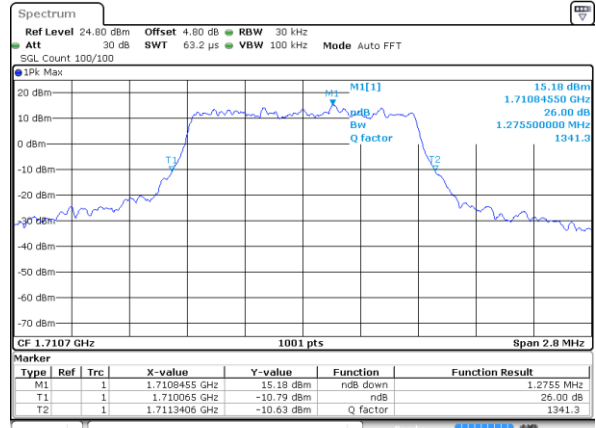

Highest Channel / 15MHz / 16QAM

Date: 19 AUG 2017 00:24:05

LTE Band 41

Lowest Channel / 20MHz / QPSK

Date: 19 AUG 2017 00:24:37

Lowest Channel / 20MHz / 16QAM

Date: 19 AUG 2017 00:24:47

Middle Channel / 20MHz / QPSK

Date: 19 AUG 2017 00:25:19

Middle Channel / 20MHz / 16QAM

Date: 19 AUG 2017 00:25:30

Highest Channel / 20MHz / QPSK

Date: 19 AUG 2017 00:26:02

Highest Channel / 20MHz / 16QAM

Date: 19 AUG 2017 00:26:12

LTE Band 66

Lowest Channel / 1.4MHz / QPSK

Date: 21 AUG 2017 09:59:13

Lowest Channel / 1.4MHz / 16QAM

Date: 21 AUG 2017 09:58:54

Middle Channel / 1.4MHz / QPSK

Date: 21 AUG 2017 09:37:07

Middle Channel / 1.4MHz / 16QAM

Date: 21 AUG 2017 09:37:32

Highest Channel / 1.4MHz / QPSK

Date: 21 AUG 2017 10:01:06

Highest Channel / 1.4MHz / 16QAM

Date: 21 AUG 2017 10:01:31

LTE Band 66

Lowest Channel / 3MHz / QPSK

Date: 21 AUG 2017 10:33:29