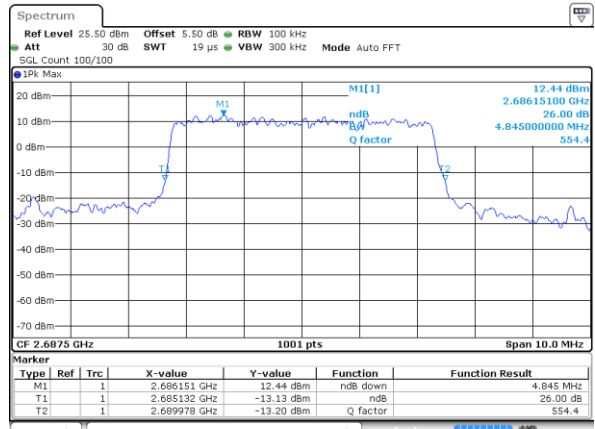

Date: 18 AUG 2017 14:28:14

Highest Channel / 20MHz / 16QAM

Date: 18 AUG 2017 14:28:24

LTE Band 41

Lowest Channel / 5MHz / QPSK

Date: 19 AUG 2017 00:16:12

Lowest Channel / 5MHz / 16QAM

Date: 19 AUG 2017 00:18:22

Middle Channel / 5MHz / QPSK

Date: 19 AUG 2017 00:18:55

Middle Channel / 5MHz / 16QAM

Date: 19 AUG 2017 00:19:06

Highest Channel / 5MHz / QPSK

Date: 19 AUG 2017 00:19:39

Highest Channel / 5MHz / 16QAM

Date: 19 AUG 2017 00:19:50