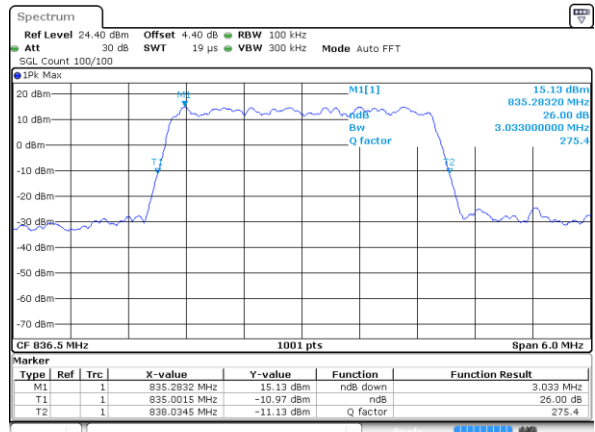

LTE Band 5

Lowest Channel / 3MHz / QPSK

Date: 17 AUG 2017 09:45:46

Lowest Channel / 3MHz / 16QAM

Date: 17 AUG 2017 09:45:56

Middle Channel / 3MHz / QPSK

Date: 17 AUG 2017 09:54:51

Middle Channel / 3MHz / 16QAM

Date: 17 AUG 2017 09:55:02

Highest Channel / 3MHz / QPSK

Date: 17 AUG 2017 09:57:25

Highest Channel / 3MHz / 16QAM

Date: 17 AUG 2017 09:57:36

LTE Band 5

Lowest Channel / 5MHz / QPSK

Date: 17 AUG 2017 10:06:30