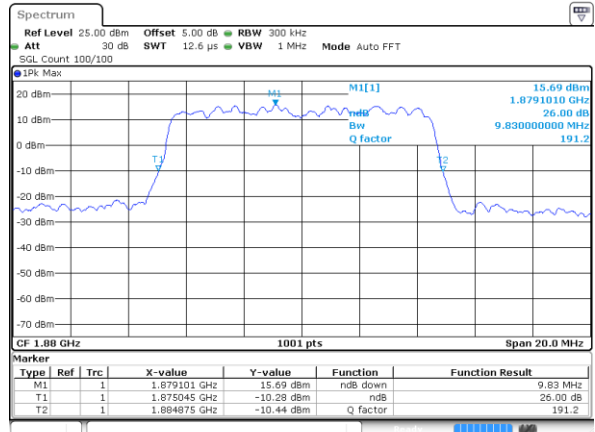

Date: 17 AUG 2017 21:02:15

LTE Band 25

Lowest Channel / 10MHz / QPSK

Date: 17 AUG 2017 21:12:33

Lowest Channel / 10MHz / 16QAM

Date: 17 AUG 2017 21:12:55

Middle Channel / 10MHz / QPSK

Date: 17 AUG 2017 21:26:42

Middle Channel / 10MHz / 16QAM

Date: 17 AUG 2017 21:26:20

Highest Channel / 10MHz / QPSK

Date: 17 AUG 2017 21:27:03

Highest Channel / 10MHz / 16QAM

Date: 17 AUG 2017 21:27:24

LTE Band 25

Lowest Channel / 15MHz / QPSK