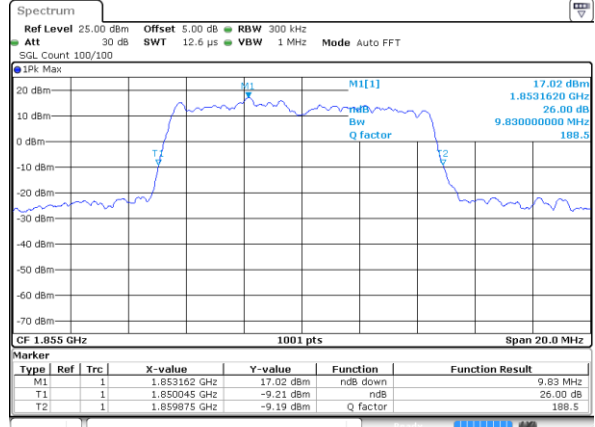

Date: 17 AUG 2017 21:02:15

LTE Band 25

Lowest Channel / 10MHz / QPSK

Date: 17 AUG 2017 21:12:33

Lowest Channel / 10MHz / 16QAM

Date: 17 AUG 2017 21:12:55

Middle Channel / 10MHz / QPSK

Date: 17 AUG 2017 21:26:42

Middle Channel / 10MHz / 16QAM

Date: 17 AUG 2017 21:26:20

Highest Channel / 10MHz / QPSK

Date: 17 AUG 2017 21:27:03

Highest Channel / 10MHz / 16QAM

Date: 17 AUG 2017 21:27:24

LTE Band 25

Lowest Channel / 15MHz / QPSK