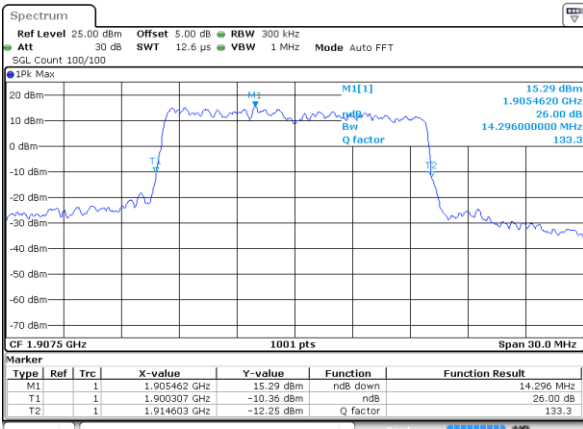

Middle Channel / 10MHz / 16QAM

Date: 17 AUG 2017 21:26:20

Highest Channel / 10MHz / QPSK

Date: 17 AUG 2017 21:27:03

Highest Channel / 10MHz / 16QAM

Date: 17 AUG 2017 21:27:24

LTE Band 25

Lowest Channel / 15MHz / QPSK

Date: 17 AUG 2017 21:37:45

Lowest Channel / 15MHz / 16QAM

Date: 17 AUG 2017 21:38:07

Middle Channel / 15MHz / QPSK

Date: 17 AUG 2017 21:51:55

Middle Channel / 15MHz / 16QAM

Date: 17 AUG 2017 21:51:34

Highest Channel / 15MHz / QPSK

Date: 17 AUG 2017 21:52:16

Highest Channel / 15MHz / 16QAM

Date: 17 AUG 2017 21:52:38

LTE Band 25

Lowest Channel / 20MHz / QPSK

Date: 17 AUG 2017 22:02:57

Lowest Channel / 20MHz / 16QAM

Date: 17 AUG 2017 22:03:18