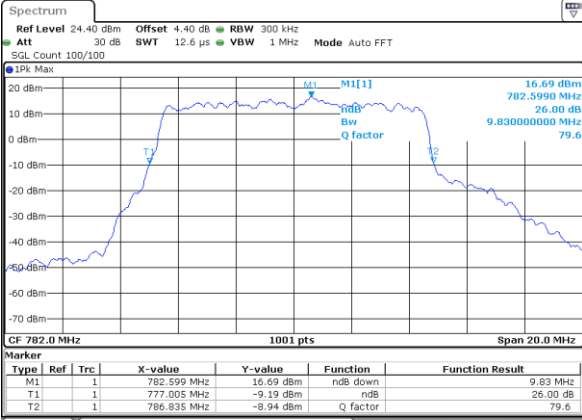

LTE Band 13

Lowest Channel / 5MHz / QPSK

Date: 18 AUG 2017 11:03:10

Lowest Channel / 5MHz / 16QAM

Date: 18 AUG 2017 11:03:20

Middle Channel / 5MHz / QPSK

Date: 18 AUG 2017 11:12:08

Middle Channel / 5MHz / 16QAM

Date: 18 AUG 2017 11:12:18

Highest Channel / 5MHz / QPSK

Date: 18 AUG 2017 11:14:46

Highest Channel / 5MHz / 16QAM

Date: 18 AUG 2017 11:14:36

LTE Band 13

Middle Channel / 10MHz / QPSK

Date: 18 AUG 2017 11:25:32

Middle Channel / 10MHz / 16QAM

Date: 18 AUG 2017 11:25:22

LTE Band 25

Lowest Channel / 1.4MHz / QPSK

Date: 17 AUG 2017 19:38:02

Lowest Channel / 1.4MHz / 16QAM

Date: 17 AUG 2017 19:38:24

Middle Channel / 1.4MHz / QPSK

Date: 17 AUG 2017 19:52:26

Middle Channel / 1.4MHz / 16QAM

Date: 17 AUG 2017 19:52:48

Highest Channel / 1.4MHz / QPSK

Date: 17 AUG 2017 19:56:17

Highest Channel / 1.4MHz / 16QAM

Date: 17 AUG 2017 19:56:38

LTE Band 25