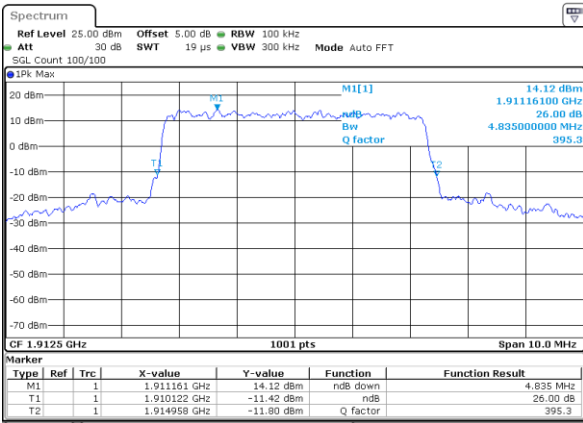

Highest Channel / 3MHz / QPSK

Date: 17 AUG 2017 20:13:42

Highest Channel / 3MHz / 16QAM

Date: 17 AUG 2017 20:14:04

LTE Band 25

Lowest Channel / 5MHz / QPSK

Date: 17 AUG 2017 20:47:24

Lowest Channel / 5MHz / 16QAM

Date: 17 AUG 2017 20:47:46

Middle Channel / 5MHz / QPSK

Date: 17 AUG 2017 21:01:33

Middle Channel / 5MHz / 16QAM

Date: 17 AUG 2017 21:01:11

Highest Channel / 5MHz / QPSK

Date: 17 AUG 2017 21:01:54

Highest Channel / 5MHz / 16QAM

Date: 17 AUG 2017 21:02:15

LTE Band 25

Lowest Channel / 10MHz / QPSK

Date: 17 AUG 2017 21:12:33

Lowest Channel / 10MHz / 16QAM

Date: 17 AUG 2017 21:12:55

Middle Channel / 10MHz / QPSK

Date: 17 AUG 2017 21:26:42

Middle Channel / 10MHz / 16QAM

Date: 17 AUG 2017 21:26:20

Highest Channel / 10MHz / QPSK

Date: 17 AUG 2017 21:27:03

Highest Channel / 10MHz / 16QAM

Date: 17 AUG 2017 21:27:24

LTE Band 25

Lowest Channel / 15MHz / QPSK