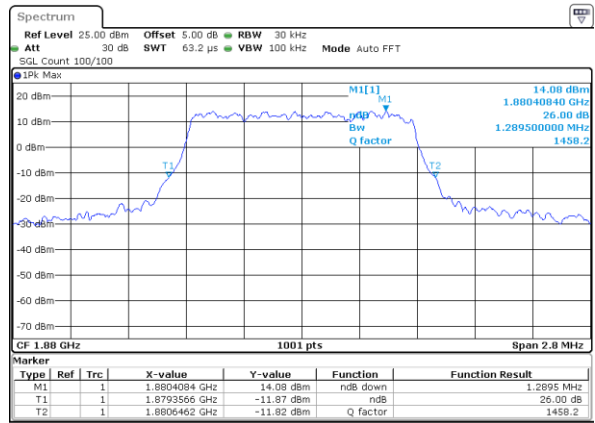

Date: 18 AUG 2017 11:12:18

Highest Channel / 5MHz / QPSK

Date: 18 AUG 2017 11:14:46

Highest Channel / 5MHz / 16QAM

Date: 18 AUG 2017 11:14:36

LTE Band 13

Middle Channel / 10MHz / QPSK

Date: 18 AUG 2017 11:25:32

Middle Channel / 10MHz / 16QAM

Date: 18 AUG 2017 11:25:22

LTE Band 25

Lowest Channel / 1.4MHz / QPSK

Date: 17 AUG 2017 19:38:02

Lowest Channel / 1.4MHz / 16QAM

Date: 17 AUG 2017 19:38:24

Middle Channel / 1.4MHz / QPSK

Date: 17 AUG 2017 19:52:26

Middle Channel / 1.4MHz / 16QAM

Date: 17 AUG 2017 19:52:48

Highest Channel / 1.4MHz / QPSK

Date: 17 AUG 2017 19:56:17

Highest Channel / 1.4MHz / 16QAM

Date: 17 AUG 2017 19:56:38

LTE Band 25