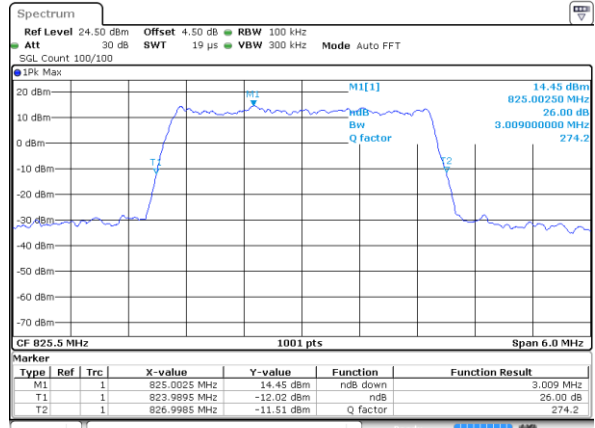

LTE Band 26

Lowest Channel / 1.4MHz / QPSK

Date: 18 AUG 2017 21:47:51

Lowest Channel / 1.4MHz / 16QAM

Date: 18 AUG 2017 21:48:16

Middle Channel / 1.4MHz / QPSK

Date: 18 AUG 2017 21:48:49

Middle Channel / 1.4MHz / 16QAM

Date: 18 AUG 2017 21:49:25

Highest Channel / 1.4MHz / QPSK

Date: 18 AUG 2017 21:50:13

Highest Channel / 1.4MHz / 16QAM

Date: 18 AUG 2017 21:50:43

LTE Band 26

Lowest Channel / 3MHz / QPSK

Date: 18 AUG 2017 22:23:24

Lowest Channel / 3MHz / 16QAM

Date: 18 AUG 2017 22:25:34

Middle Channel / 3MHz / QPSK

Date: 18 AUG 2017 22:23:56

Middle Channel / 3MHz / 16QAM

Date: 18 AUG 2017 22:25:07

Highest Channel / 3MHz / QPSK

Date: 18 AUG 2017 22:24:20