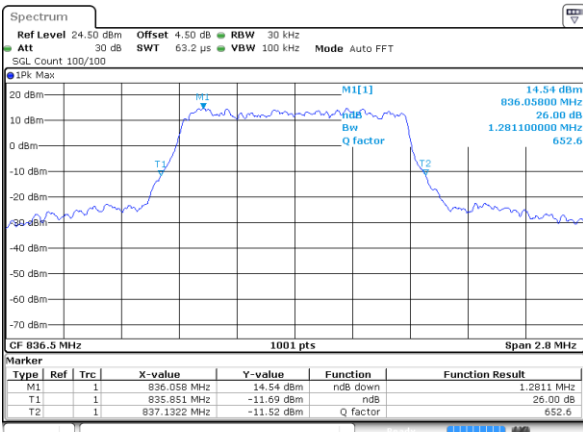

LTE Band 26

Lowest Channel / 1.4MHz / QPSK

Date: 18 AUG 2017 21:47:51

Lowest Channel / 1.4MHz / 16QAM

Date: 18 AUG 2017 21:48:16

Middle Channel / 1.4MHz / QPSK

Date: 18 AUG 2017 21:48:49

Middle Channel / 1.4MHz / 16QAM

Date: 18 AUG 2017 21:49:25

Highest Channel / 1.4MHz / QPSK

Date: 18 AUG 2017 21:50:13

Highest Channel / 1.4MHz / 16QAM

Date: 18 AUG 2017 21:50:43

LTE Band 26

Lowest Channel / 3MHz / QPSK

Date: 18 AUG 2017 22:23:24