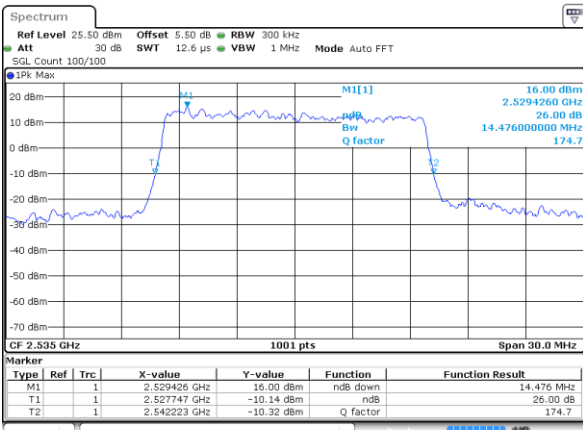

Date: 17 AUG 2017 11:12:50

LTE Band 7

Lowest Channel / 15MHz / QPSK

Date: 17 AUG 2017 11:24:39

Lowest Channel / 15MHz / 16QAM

Date: 17 AUG 2017 11:24:59

Middle Channel / 15MHz / QPSK

Date: 17 AUG 2017 11:25:40

Middle Channel / 15MHz / 16QAM

Date: 17 AUG 2017 11:25:19

Highest Channel / 15MHz / QPSK

Date: 17 AUG 2017 11:26:01

Highest Channel / 15MHz / 16QAM

Date: 17 AUG 2017 11:26:25

LTE Band 7

Lowest Channel / 20MHz / QPSK