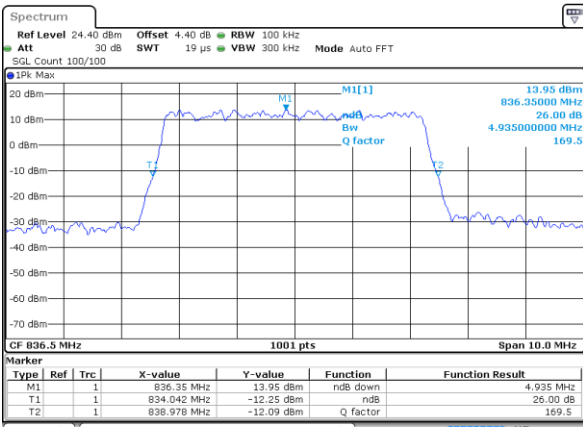

Middle Channel / 5MHz / QPSK

Date: 17 AUG 2017 10:15:35