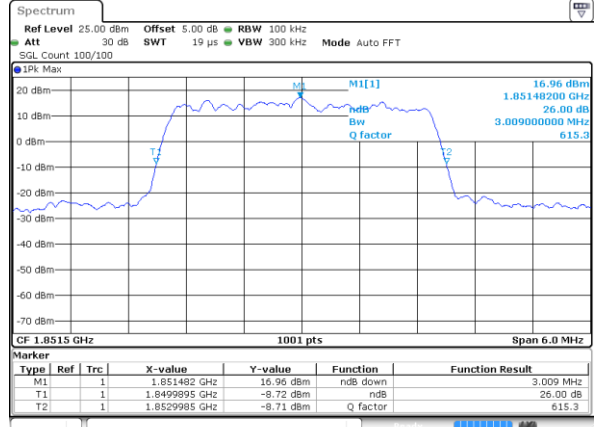

Lowest Channel / 3MHz / 16QAM

Date: 17 AUG 2017 20:11:56