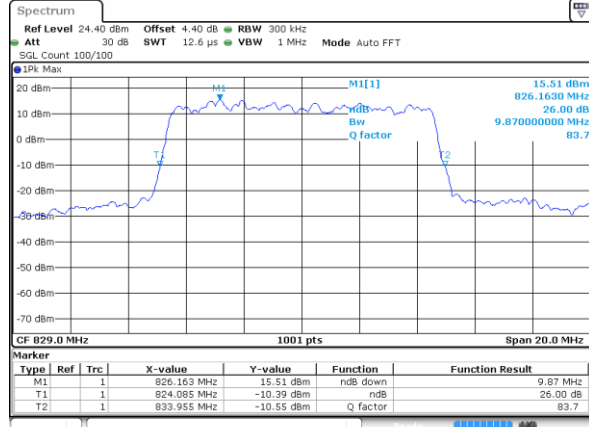

Highest Channel / 5MHz / 16QAM

Date: 17 AUG 2017 10:18:19

LTE Band 5

Lowest Channel / 10MHz / QPSK

Date: 17 AUG 2017 10:27:13

Lowest Channel / 10MHz / 16QAM

Date: 17 AUG 2017 10:27:24

Middle Channel / 10MHz / QPSK

Date: 17 AUG 2017 10:36:18

Middle Channel / 10MHz / 16QAM

Date: 17 AUG 2017 10:36:28

Highest Channel / 10MHz / QPSK

Date: 17 AUG 2017 10:38:50

Highest Channel / 10MHz / 16QAM

Date: 17 AUG 2017 10:39:01

LTE Band 7