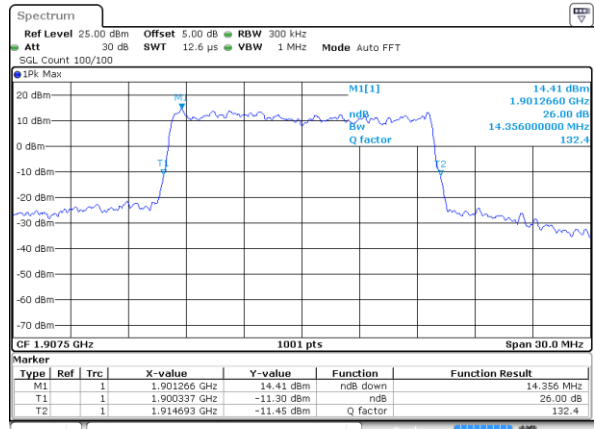

Middle Channel / 10MHz / 16QAM

Date: 17 AUG 2017 21:26:20

Highest Channel / 10MHz / QPSK

Date: 17 AUG 2017 21:27:03

Highest Channel / 10MHz / 16QAM

Date: 17 AUG 2017 21:27:24

LTE Band 25

Lowest Channel / 15MHz / QPSK

Date: 17 AUG 2017 21:37:45

Lowest Channel / 15MHz / 16QAM

Date: 17 AUG 2017 21:38:07

Middle Channel / 15MHz / QPSK

Date: 17 AUG 2017 21:51:55

Middle Channel / 15MHz / 16QAM

Date: 17 AUG 2017 21:51:34

Highest Channel / 15MHz / QPSK

Date: 17 AUG 2017 21:52:16

Highest Channel / 15MHz / 16QAM

Date: 17 AUG 2017 21:52:38

LTE Band 25

Lowest Channel / 20MHz / QPSK

Date: 17 AUG 2017 22:02:57

Lowest Channel / 20MHz / 16QAM

Date: 17 AUG 2017 22:03:18