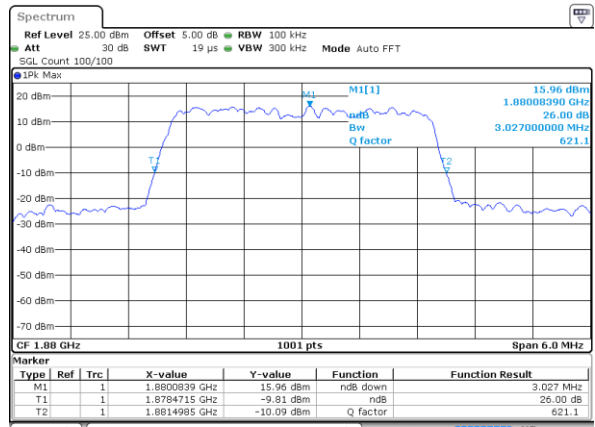

Date: 17 AUG 2017 19:52:26

Middle Channel / 1.4MHz / 16QAM

Date: 17 AUG 2017 19:52:48

Highest Channel / 1.4MHz / QPSK

Date: 17 AUG 2017 19:56:17

Highest Channel / 1.4MHz / 16QAM

Date: 17 AUG 2017 19:56:38

LTE Band 25

Lowest Channel / 3MHz / QPSK

Date: 17 AUG 2017 20:11:34

Lowest Channel / 3MHz / 16QAM

Date: 17 AUG 2017 20:11:56

Middle Channel / 3MHz / QPSK

Date: 17 AUG 2017 20:13:21

Middle Channel / 3MHz / 16QAM

Date: 17 AUG 2017 20:13:00

Highest Channel / 3MHz / QPSK

Date: 17 AUG 2017 20:13:42

Highest Channel / 3MHz / 16QAM

Date: 17 AUG 2017 20:14:04

LTE Band 25

Lowest Channel / 5MHz / QPSK

Date: 17 AUG 2017 20:47:24

Lowest Channel / 5MHz / 16QAM