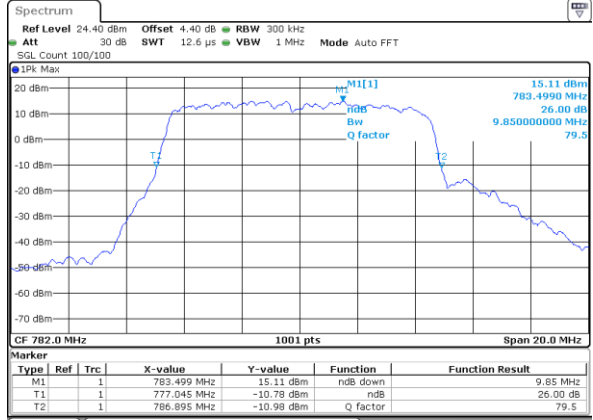

LTE Band 13

Lowest Channel / 5MHz / QPSK

Date: 18 AUG 2017 11:03:10

Lowest Channel / 5MHz / 16QAM

Date: 18 AUG 2017 11:03:20

Middle Channel / 5MHz / QPSK

Date: 18 AUG 2017 11:12:08

Middle Channel / 5MHz / 16QAM

Date: 18 AUG 2017 11:12:18

Highest Channel / 5MHz / QPSK

Date: 18 AUG 2017 11:14:46

Highest Channel / 5MHz / 16QAM

Date: 18 AUG 2017 11:14:36

LTE Band 13

Middle Channel / 10MHz / QPSK

Date: 18 AUG 2017 11:25:32

Middle Channel / 10MHz / 16QAM

Date: 18 AUG 2017 11:25:22

LTE Band 25

Lowest Channel / 1.4MHz / QPSK

Date: 17 AUG 2017 19:38:02

Lowest Channel / 1.4MHz / 16QAM

Date: 17 AUG 2017 19:38:24

Middle Channel / 1.4MHz / QPSK

Date: 17 AUG 2017 19:52:26

Middle Channel / 1.4MHz / 16QAM

Date: 17 AUG 2017 19:52:48

Highest Channel / 1.4MHz / QPSK

Date: 17 AUG 2017 19:56:17

Highest Channel / 1.4MHz / 16QAM

Date: 17 AUG 2017 19:56:38

LTE Band 25