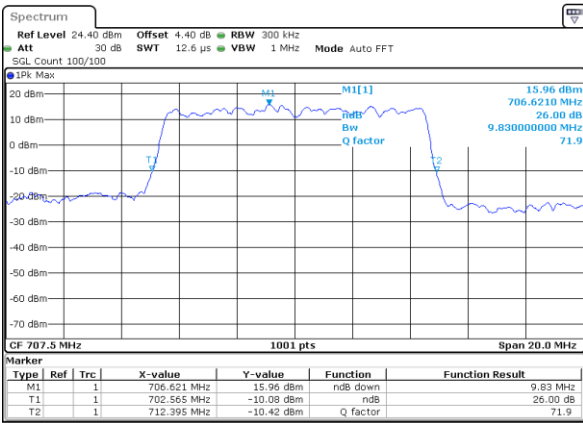

Date: 18 AUG 2017 09:46:18

Highest Channel / 5MHz / 16QAM

Date: 18 AUG 2017 09:46:08

LTE Band 12

Lowest Channel / 10MHz / QPSK

Date: 18 AUG 2017 10:03:20

Lowest Channel / 10MHz / 16QAM

Date: 18 AUG 2017 10:03:10

Middle Channel / 10MHz / QPSK

Date: 18 AUG 2017 10:21:32

Middle Channel / 10MHz / 16QAM

Date: 18 AUG 2017 10:21:44

Highest Channel / 10MHz / QPSK

Date: 18 AUG 2017 10:02:41

Highest Channel / 10MHz / 16QAM

Date: 18 AUG 2017 10:02:31