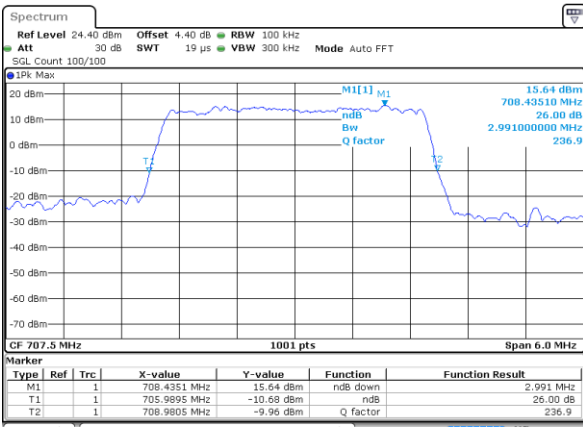

Date: 18 AUG 2017 09:13:21

LTE Band 12

Lowest Channel / 3MHz / QPSK

Date: 18 AUG 2017 09:30:34

Lowest Channel / 3MHz / 16QAM

Date: 18 AUG 2017 09:30:24

Middle Channel / 3MHz / QPSK

Date: 18 AUG 2017 09:30:04

Middle Channel / 3MHz / 16QAM

Date: 18 AUG 2017 09:30:14

Highest Channel / 3MHz / QPSK

Date: 18 AUG 2017 09:29:54

Highest Channel / 3MHz / 16QAM

Date: 18 AUG 2017 09:29:45

LTE Band 12

Lowest Channel / 5MHz / QPSK