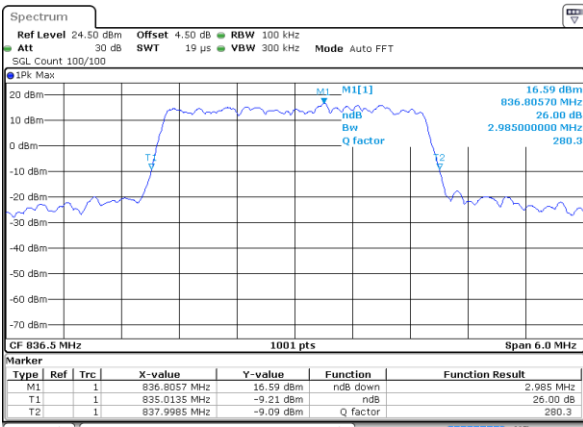

LTE Band 26

Lowest Channel / 1.4MHz / QPSK

Date: 18 AUG 2017 21:47:51

Lowest Channel / 1.4MHz / 16QAM

Date: 18 AUG 2017 21:48:16

Middle Channel / 1.4MHz / QPSK

Date: 18 AUG 2017 21:48:49

Middle Channel / 1.4MHz / 16QAM

Date: 18 AUG 2017 21:49:25

Highest Channel / 1.4MHz / QPSK

Date: 18 AUG 2017 21:50:13

Highest Channel / 1.4MHz / 16QAM

Date: 18 AUG 2017 21:50:43

LTE Band 26

Lowest Channel / 3MHz / QPSK

Date: 18 AUG 2017 22:23:24

Lowest Channel / 3MHz / 16QAM

Date: 18 AUG 2017 22:25:34

Middle Channel / 3MHz / QPSK

Date: 18 AUG 2017 22:23:56

Middle Channel / 3MHz / 16QAM

Date: 18 AUG 2017 22:25:07

Highest Channel / 3MHz / QPSK

Date: 18 AUG 2017 22:24:20