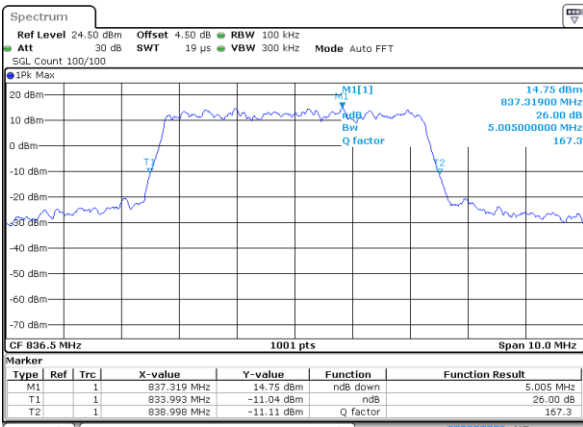

Date: 18 AUG 2017 21:49:25

Highest Channel / 1.4MHz / QPSK

Date: 18 AUG 2017 21:50:13

Highest Channel / 1.4MHz / 16QAM

Date: 18 AUG 2017 21:50:43

LTE Band 26

Lowest Channel / 3MHz / QPSK

Date: 18 AUG 2017 22:23:24

Highest Channel / 3MHz / 16QAM

Date: 18 AUG 2017 22:24:45

LTE Band 26

Lowest Channel / 5MHz / QPSK

Date: 18 AUG 2017 23:04:31

Lowest Channel / 5MHz / 16QAM

Date: 18 AUG 2017 23:04:53

Middle Channel / 5MHz / QPSK

Date: 18 AUG 2017 23:06:20

Middle Channel / 5MHz / 16QAM

Date: 18 AUG 2017 23:05:55

Highest Channel / 5MHz / QPSK

Date: 18 AUG 2017 23:06:43

Highest Channel / 5MHz / 16QAM

Date: 18 AUG 2017 23:07:13