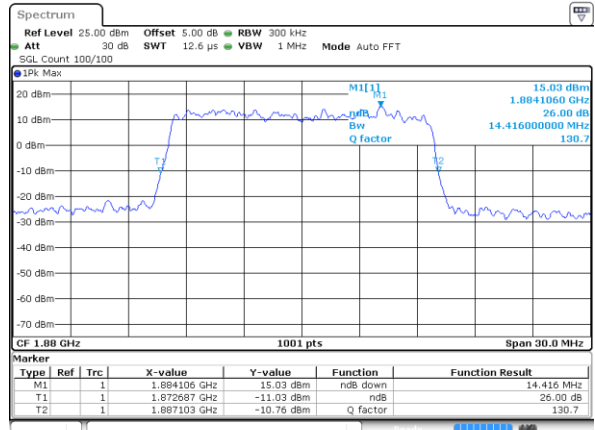

Middle Channel / 10MHz / 16QAM

Date: 17 AUG 2017 21:26:20

Highest Channel / 10MHz / QPSK

Date: 17 AUG 2017 21:27:03

Highest Channel / 10MHz / 16QAM

Date: 17 AUG 2017 21:27:24

LTE Band 25

Lowest Channel / 15MHz / QPSK

Date: 17 AUG 2017 21:37:45

Lowest Channel / 15MHz / 16QAM

Date: 17 AUG 2017 21:38:07

Middle Channel / 15MHz / QPSK

Date: 17 AUG 2017 21:51:55

Middle Channel / 15MHz / 16QAM

Date: 17 AUG 2017 21:51:34

Highest Channel / 15MHz / QPSK

Date: 17 AUG 2017 21:52:16

Highest Channel / 15MHz / 16QAM

Date: 17 AUG 2017 21:52:38

LTE Band 25

Lowest Channel / 20MHz / QPSK

Date: 17 AUG 2017 22:02:57

Lowest Channel / 20MHz / 16QAM

Date: 17 AUG 2017 22:03:18