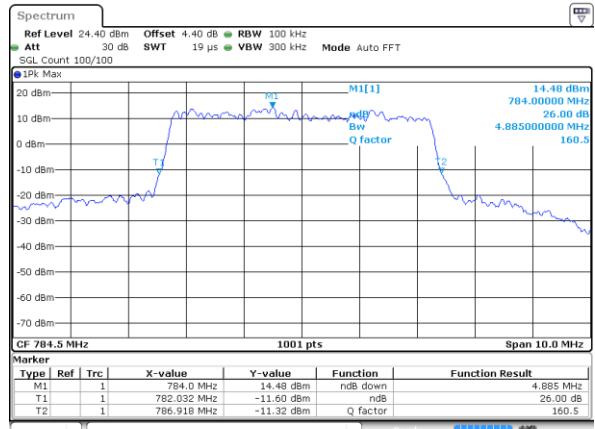

LTE Band 13

Lowest Channel / 5MHz / QPSK

Date: 18 AUG 2017 11:03:10

Lowest Channel / 5MHz / 16QAM

Date: 18 AUG 2017 11:03:20

Middle Channel / 5MHz / QPSK

Date: 18 AUG 2017 11:12:08

Middle Channel / 5MHz / 16QAM

Date: 18 AUG 2017 11:12:18

Highest Channel / 5MHz / QPSK

Date: 18 AUG 2017 11:14:46

Highest Channel / 5MHz / 16QAM

Date: 18 AUG 2017 11:14:36

LTE Band 13

Middle Channel / 10MHz / QPSK

Date: 18 AUG 2017 11:25:32