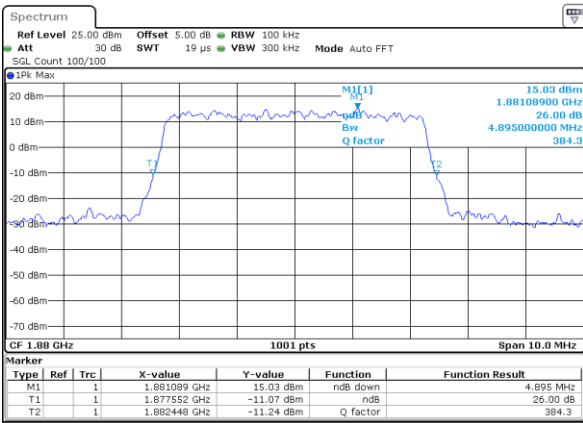

Highest Channel / 3MHz / QPSK

Date: 17 AUG 2017 20:13:42

Highest Channel / 3MHz / 16QAM

Date: 17 AUG 2017 20:14:04

LTE Band 25

Lowest Channel / 5MHz / QPSK

Date: 17 AUG 2017 20:47:24

Lowest Channel / 5MHz / 16QAM

Date: 17 AUG 2017 20:47:46

Middle Channel / 5MHz / QPSK

Date: 17 AUG 2017 21:01:33

Middle Channel / 5MHz / 16QAM

Date: 17 AUG 2017 21:01:11

Highest Channel / 5MHz / QPSK

Date: 17 AUG 2017 21:01:54

Highest Channel / 5MHz / 16QAM