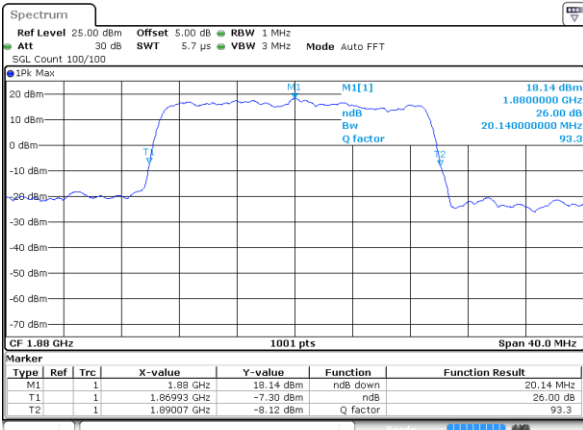

Middle Channel / 20MHz / QPSK

Date: 17 AUG 2017 22:17:06