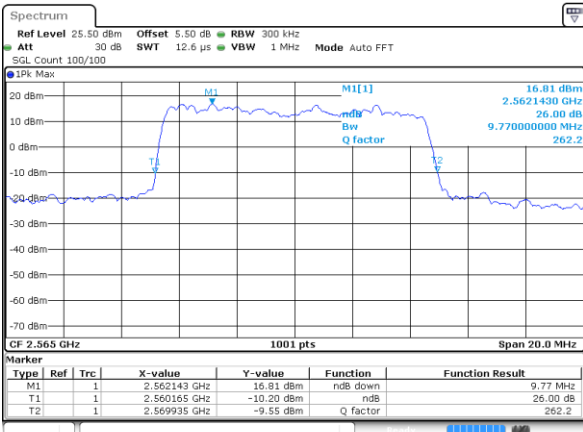

Highest Channel / 5MHz / QPSK

Date: 17 AUG 2017 10:55:21

Highest Channel / 5MHz / 16QAM

Date: 17 AUG 2017 10:55:41

LTE Band 7

Lowest Channel / 10MHz / QPSK

Date: 17 AUG 2017 11:05:10

Lowest Channel / 10MHz / 16QAM

Date: 17 AUG 2017 11:11:25

Middle Channel / 10MHz / QPSK

Date: 17 AUG 2017 11:12:06

Middle Channel / 10MHz / 16QAM

Date: 17 AUG 2017 11:11:44

Highest Channel / 10MHz / QPSK

Date: 17 AUG 2017 11:12:27

Highest Channel / 10MHz / 16QAM

Date: 17 AUG 2017 11:12:50

LTE Band 7

Lowest Channel / 15MHz / QPSK

Date: 17 AUG 2017 11:24:39

Lowest Channel / 15MHz / 16QAM

Date: 17 AUG 2017 11:24:59

Middle Channel / 15MHz / QPSK

Date: 17 AUG 2017 11:25:40