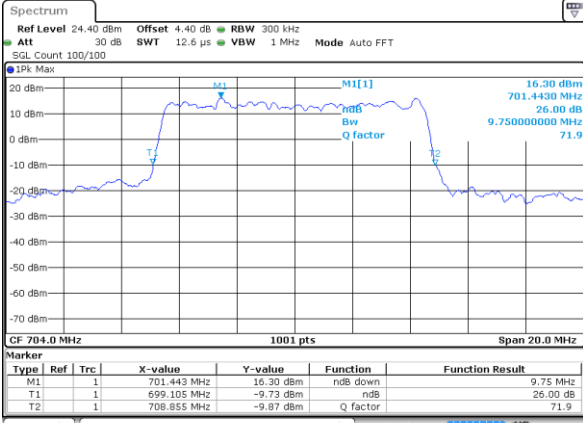

Date: 18 AUG 2017 09:46:18

Highest Channel / 5MHz / 16QAM

Date: 18 AUG 2017 09:46:08

LTE Band 12

Lowest Channel / 10MHz / QPSK

Date: 18 AUG 2017 10:03:20

Lowest Channel / 10MHz / 16QAM

Date: 18 AUG 2017 10:03:10

Middle Channel / 10MHz / QPSK

Date: 18 AUG 2017 10:21:32

Middle Channel / 10MHz / 16QAM

Date: 18 AUG 2017 10:21:44

Highest Channel / 10MHz / QPSK

Date: 18 AUG 2017 10:02:41

Highest Channel / 10MHz / 16QAM

Date: 18 AUG 2017 10:02:31