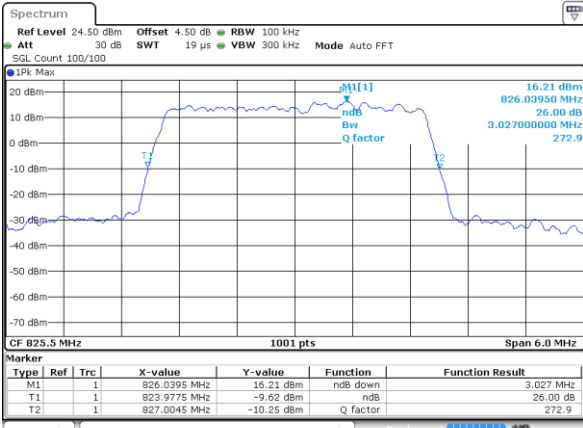

LTE Band 26

Lowest Channel / 1.4MHz / QPSK

Date: 18 AUG 2017 21:47:51

Lowest Channel / 1.4MHz / 16QAM

Date: 18 AUG 2017 21:48:16

Middle Channel / 1.4MHz / QPSK

Date: 18 AUG 2017 21:48:49

Middle Channel / 1.4MHz / 16QAM

Date: 18 AUG 2017 21:49:25

Highest Channel / 1.4MHz / QPSK

Date: 18 AUG 2017 21:50:13

Highest Channel / 1.4MHz / 16QAM

Date: 18 AUG 2017 21:50:43

LTE Band 26

Lowest Channel / 3MHz / QPSK

Date: 18 AUG 2017 22:23:24