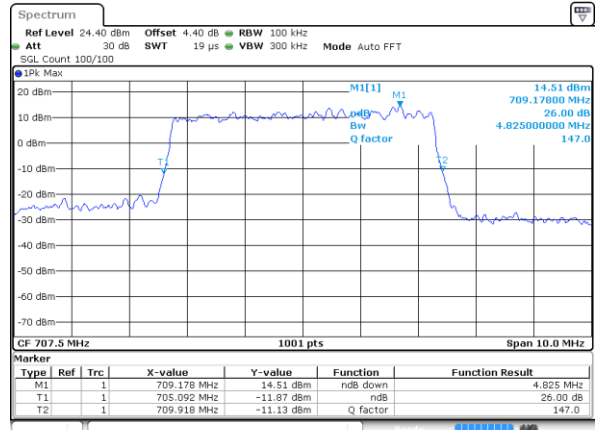

Middle Channel / 3MHz / 16QAM

Date: 18 AUG 2017 09:30:14

Highest Channel / 3MHz / QPSK

Date: 18 AUG 2017 09:29:54

Highest Channel / 3MHz / 16QAM

Date: 18 AUG 2017 09:29:45

LTE Band 12

Lowest Channel / 5MHz / QPSK

Date: 18 AUG 2017 09:46:57

Lowest Channel / 5MHz / 16QAM

Date: 18 AUG 2017 09:46:47

Middle Channel / 5MHz / QPSK

Date: 18 AUG 2017 09:46:27

Middle Channel / 5MHz / 16QAM

Date: 18 AUG 2017 09:46:37

Highest Channel / 5MHz / QPSK

Date: 18 AUG 2017 09:46:18

Highest Channel / 5MHz / 16QAM

Date: 18 AUG 2017 09:46:08

LTE Band 12

Lowest Channel / 10MHz / QPSK

Date: 18 AUG 2017 10:03:20

Lowest Channel / 10MHz / 16QAM

Date: 18 AUG 2017 10:03:10