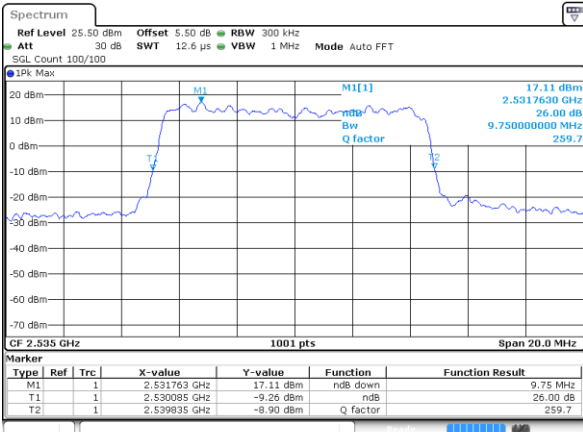

Middle Channel / 10MHz / QPSK

Date: 17 AUG 2017 11:12:06