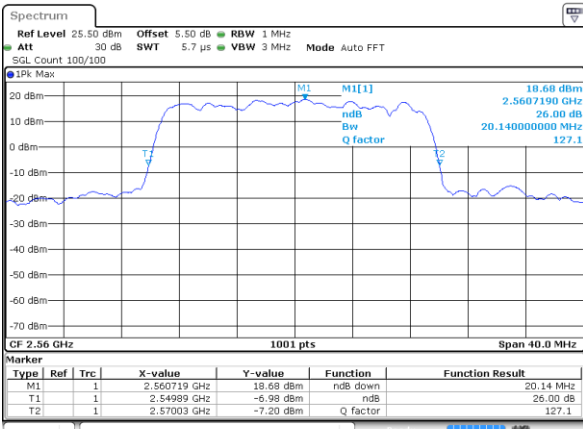

Middle Channel / 15MHz / 16QAM

Date: 17 AUG 2017 11:25:19

Highest Channel / 15MHz / QPSK

Date: 17 AUG 2017 11:26:01

Highest Channel / 15MHz / 16QAM

Date: 17 AUG 2017 11:26:25

LTE Band 7

Lowest Channel / 20MHz / QPSK

Date: 17 AUG 2017 11:41:13

Lowest Channel / 20MHz / 16QAM

Date: 17 AUG 2017 11:41:38

Middle Channel / 20MHz / QPSK

Date: 17 AUG 2017 11:42:23

Middle Channel / 20MHz / 16QAM

Date: 17 AUG 2017 11:41:59

Highest Channel / 20MHz / QPSK

Date: 17 AUG 2017 11:42:43

Highest Channel / 20MHz / 16QAM

Date: 17 AUG 2017 11:43:04

LTE Band 12

Lowest Channel / 1.4MHz / QPSK

Date: 18 AUG 2017 09:14:10

Lowest Channel / 1.4MHz / 16QAM

Date: 18 AUG 2017 09:14:01