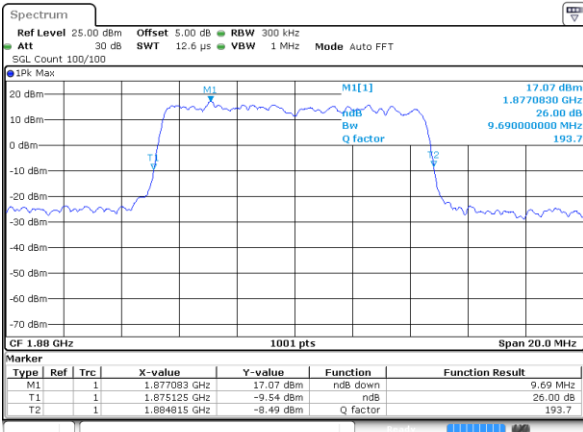

Date: 17 AUG 2017 21:02:15

LTE Band 25

Lowest Channel / 10MHz / QPSK

Date: 17 AUG 2017 21:12:33

Lowest Channel / 10MHz / 16QAM

Date: 17 AUG 2017 21:12:55

Middle Channel / 10MHz / QPSK

Date: 17 AUG 2017 21:26:42

Middle Channel / 10MHz / 16QAM

Date: 17 AUG 2017 21:26:20

Highest Channel / 10MHz / QPSK

Date: 17 AUG 2017 21:27:03

Highest Channel / 10MHz / 16QAM

Date: 17 AUG 2017 21:27:24

LTE Band 25

Lowest Channel / 15MHz / QPSK