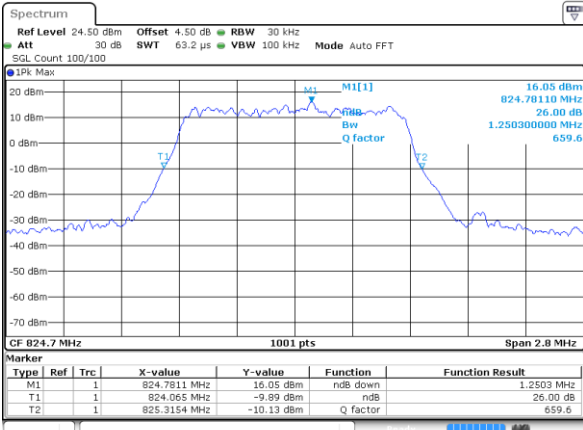

Date: 17 AUG 2017 21:52:16

Highest Channel / 15MHz / 16QAM

Date: 17 AUG 2017 21:52:38

LTE Band 25

Lowest Channel / 20MHz / QPSK

Date: 17 AUG 2017 22:02:57

Lowest Channel / 20MHz / 16QAM

Date: 17 AUG 2017 22:03:18

Middle Channel / 20MHz / QPSK

Date: 17 AUG 2017 22:17:06

Middle Channel / 20MHz / 16QAM

Date: 17 AUG 2017 22:16:45

Highest Channel / 20MHz / QPSK

Date: 17 AUG 2017 22:17:27

Highest Channel / 20MHz / 16QAM

Date: 17 AUG 2017 22:17:49

LTE Band 26

Lowest Channel / 1.4MHz / QPSK

Date: 18 AUG 2017 21:47:51

Lowest Channel / 1.4MHz / 16QAM

Date: 18 AUG 2017 21:48:16

Middle Channel / 1.4MHz / QPSK

Date: 18 AUG 2017 21:48:49

Middle Channel / 1.4MHz / 16QAM

Date: 18 AUG 2017 21:49:25

Highest Channel / 1.4MHz / QPSK

Date: 18 AUG 2017 21:50:13

Highest Channel / 1.4MHz / 16QAM

Date: 18 AUG 2017 21:50:43

LTE Band 26

Lowest Channel / 3MHz / QPSK

Date: 18 AUG 2017 22:23:24