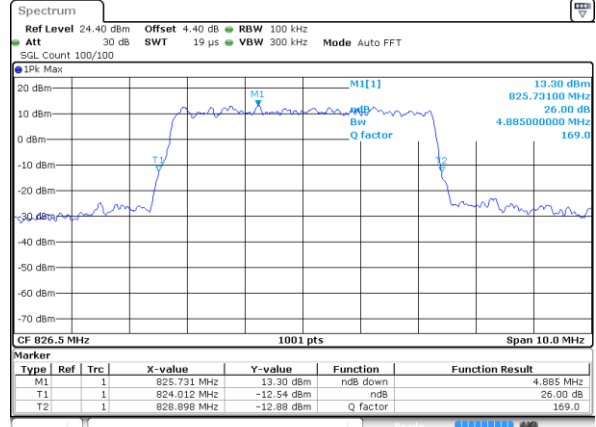

Lowest Channel / 5MHz / 16QAM

Date: 17 AUG 2017 10:06:41