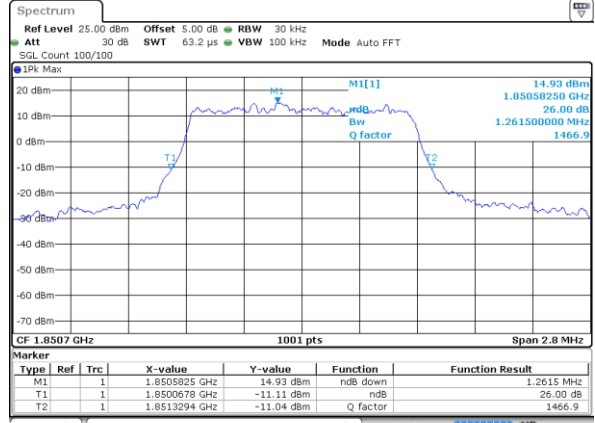

Date: 18 AUG 2017 11:12:18

Highest Channel / 5MHz / QPSK

Date: 18 AUG 2017 11:14:46

Highest Channel / 5MHz / 16QAM

Date: 18 AUG 2017 11:14:36

LTE Band 13

Middle Channel / 10MHz / QPSK

Date: 18 AUG 2017 11:25:32

Middle Channel / 10MHz / 16QAM

Date: 18 AUG 2017 11:25:22

LTE Band 25

Lowest Channel / 1.4MHz / QPSK

Date: 17 AUG 2017 19:38:02

Lowest Channel / 1.4MHz / 16QAM

Date: 17 AUG 2017 19:38:24

Middle Channel / 1.4MHz / QPSK

Date: 17 AUG 2017 19:52:26

Middle Channel / 1.4MHz / 16QAM

Date: 17 AUG 2017 19:52:48

Highest Channel / 1.4MHz / QPSK

Date: 17 AUG 2017 19:56:17

Highest Channel / 1.4MHz / 16QAM

Date: 17 AUG 2017 19:56:38

LTE Band 25