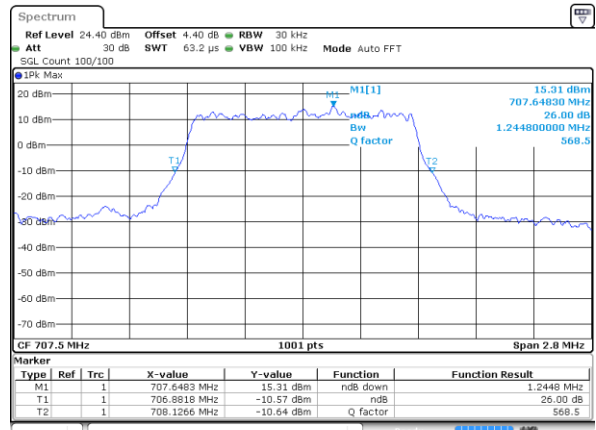

Date: 17 AUG 2017 11:42:43

Highest Channel / 20MHz / 16QAM

Date: 17 AUG 2017 11:43:04

LTE Band 12

Lowest Channel / 1.4MHz / QPSK

Date: 18 AUG 2017 09:14:10

Lowest Channel / 1.4MHz / 16QAM

Date: 18 AUG 2017 09:14:01

Middle Channel / 1.4MHz / QPSK

Date: 18 AUG 2017 09:13:41

Middle Channel / 1.4MHz / 16QAM

Date: 18 AUG 2017 09:13:51

Highest Channel / 1.4MHz / QPSK

Date: 18 AUG 2017 09:13:31

Highest Channel / 1.4MHz / 16QAM