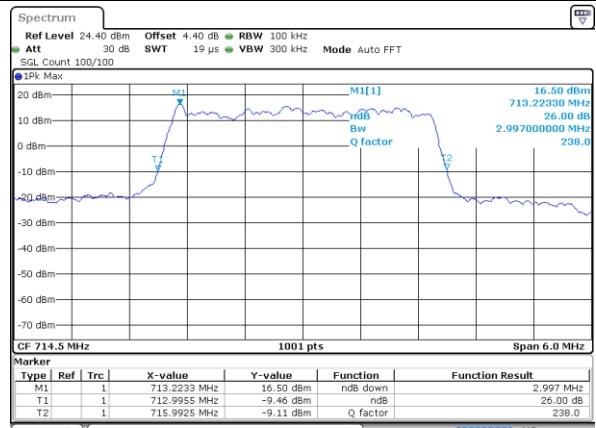

Date: 18 AUG 2017 09:13:21

LTE Band 12

Lowest Channel / 3MHz / QPSK

Date: 18 AUG 2017 09:30:34

Lowest Channel / 3MHz / 16QAM

Date: 18 AUG 2017 09:30:24

Middle Channel / 3MHz / QPSK

Date: 18 AUG 2017 09:30:04

Middle Channel / 3MHz / 16QAM

Date: 18 AUG 2017 09:30:14

Highest Channel / 3MHz / QPSK

Date: 18 AUG 2017 09:29:54

Highest Channel / 3MHz / 16QAM

Date: 18 AUG 2017 09:29:45

LTE Band 12

Lowest Channel / 5MHz / QPSK

Date: 18 AUG 2017 09:46:57

Lowest Channel / 5MHz / 16QAM

Date: 18 AUG 2017 09:46:47

Middle Channel / 5MHz / QPSK

Date: 18 AUG 2017 09:46:27

Middle Channel / 5MHz / 16QAM

Date: 18 AUG 2017 09:46:37

Highest Channel / 5MHz / QPSK