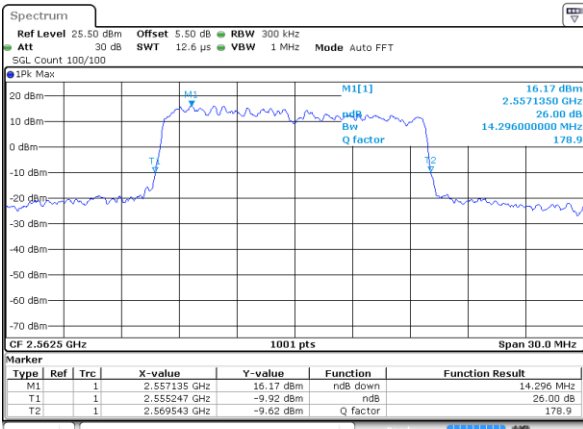

Date: 17 AUG 2017 11:12:50

LTE Band 7

Lowest Channel / 15MHz / QPSK

Date: 17 AUG 2017 11:24:39

Lowest Channel / 15MHz / 16QAM

Date: 17 AUG 2017 11:24:59

Middle Channel / 15MHz / QPSK

Date: 17 AUG 2017 11:25:40

Middle Channel / 15MHz / 16QAM

Date: 17 AUG 2017 11:25:19

Highest Channel / 15MHz / QPSK

Date: 17 AUG 2017 11:26:01

Highest Channel / 15MHz / 16QAM

Date: 17 AUG 2017 11:26:25

LTE Band 7

Lowest Channel / 20MHz / QPSK