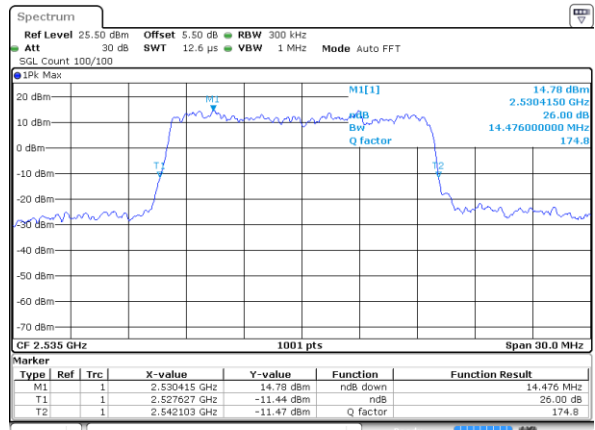

Date: 17 AUG 2017 11:12:50

LTE Band 7

Lowest Channel / 15MHz / QPSK

Date: 17 AUG 2017 11:24:39

Lowest Channel / 15MHz / 16QAM

Date: 17 AUG 2017 11:24:59

Middle Channel / 15MHz / QPSK

Date: 17 AUG 2017 11:25:40

Middle Channel / 15MHz / 16QAM

Date: 17 AUG 2017 11:25:19

Highest Channel / 15MHz / QPSK

Date: 17 AUG 2017 11:26:01

Highest Channel / 15MHz / 16QAM

Date: 17 AUG 2017 11:26:25

LTE Band 7

Lowest Channel / 20MHz / QPSK