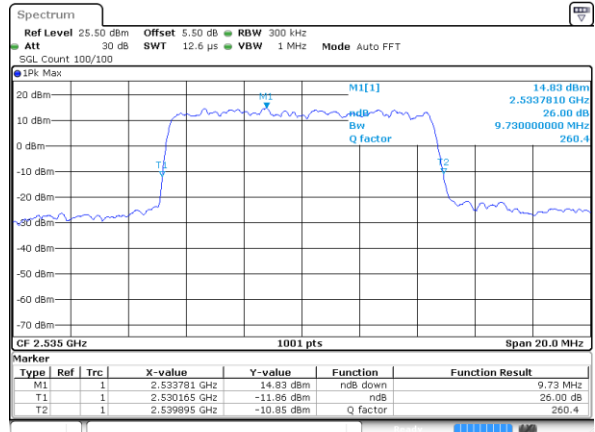

Middle Channel / 10MHz / 16QAM

Date: 17 AUG 2017 11:11:44