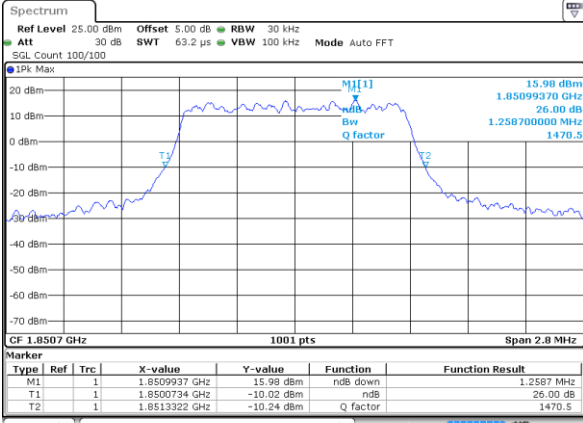

Date: 18 AUG 2017 11:12:18

Highest Channel / 5MHz / QPSK

Date: 18 AUG 2017 11:14:46

Highest Channel / 5MHz / 16QAM

Date: 18 AUG 2017 11:14:36

LTE Band 13

Middle Channel / 10MHz / QPSK

Date: 18 AUG 2017 11:25:32

Middle Channel / 10MHz / 16QAM

Date: 18 AUG 2017 11:25:22

LTE Band 25

Lowest Channel / 1.4MHz / QPSK

Date: 17 AUG 2017 19:38:02

Lowest Channel / 1.4MHz / 16QAM

Date: 17 AUG 2017 19:38:24

Middle Channel / 1.4MHz / QPSK

Date: 17 AUG 2017 19:52:26

Middle Channel / 1.4MHz / 16QAM

Date: 17 AUG 2017 19:52:48

Highest Channel / 1.4MHz / QPSK

Date: 17 AUG 2017 19:56:17

Highest Channel / 1.4MHz / 16QAM

Date: 17 AUG 2017 19:56:38

LTE Band 25