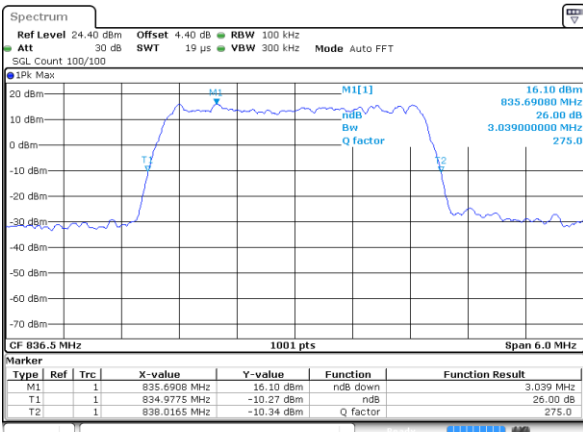

LTE Band 5

Lowest Channel / 3MHz / QPSK

Date: 17 AUG 2017 09:45:46

Lowest Channel / 3MHz / 16QAM

Date: 17 AUG 2017 09:45:56

Middle Channel / 3MHz / QPSK

Date: 17 AUG 2017 09:54:51

Middle Channel / 3MHz / 16QAM

Date: 17 AUG 2017 09:55:02

Highest Channel / 3MHz / QPSK

Date: 17 AUG 2017 09:57:25

Highest Channel / 3MHz / 16QAM

Date: 17 AUG 2017 09:57:36

LTE Band 5

Lowest Channel / 5MHz / QPSK

Date: 17 AUG 2017 10:06:30