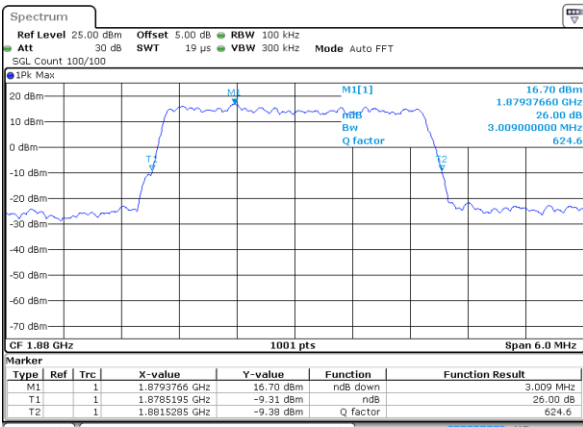

Date: 17 AUG 2017 19:52:26

Middle Channel / 1.4MHz / 16QAM

Date: 17 AUG 2017 19:52:48

Highest Channel / 1.4MHz / QPSK

Date: 17 AUG 2017 19:56:17

Highest Channel / 1.4MHz / 16QAM

Date: 17 AUG 2017 19:56:38

LTE Band 25

Lowest Channel / 3MHz / QPSK

Date: 17 AUG 2017 20:11:34

Lowest Channel / 3MHz / 16QAM

Date: 17 AUG 2017 20:11:56

Middle Channel / 3MHz / QPSK

Date: 17 AUG 2017 20:13:21

Middle Channel / 3MHz / 16QAM

Date: 17 AUG 2017 20:13:00

Highest Channel / 3MHz / QPSK

Date: 17 AUG 2017 20:13:42

Highest Channel / 3MHz / 16QAM

Date: 17 AUG 2017 20:14:04

LTE Band 25

Lowest Channel / 5MHz / QPSK

Date: 17 AUG 2017 20:47:24

Lowest Channel / 5MHz / 16QAM