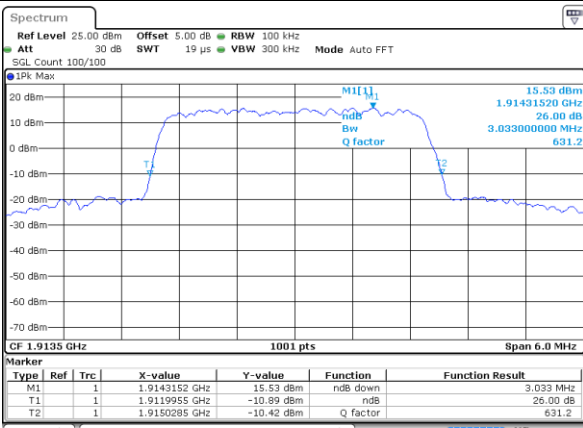

Date: 17 AUG 2017 19:52:26

Middle Channel / 1.4MHz / 16QAM

Date: 17 AUG 2017 19:52:48

Highest Channel / 1.4MHz / QPSK

Date: 17 AUG 2017 19:56:17

Highest Channel / 1.4MHz / 16QAM

Date: 17 AUG 2017 19:56:38

LTE Band 25

Lowest Channel / 3MHz / QPSK

Date: 17 AUG 2017 20:11:34

Lowest Channel / 3MHz / 16QAM

Date: 17 AUG 2017 20:11:56

Middle Channel / 3MHz / QPSK

Date: 17 AUG 2017 20:13:21

Middle Channel / 3MHz / 16QAM

Date: 17 AUG 2017 20:13:00

Highest Channel / 3MHz / QPSK

Date: 17 AUG 2017 20:13:42

Highest Channel / 3MHz / 16QAM

Date: 17 AUG 2017 20:14:04

LTE Band 25

Lowest Channel / 5MHz / QPSK

Date: 17 AUG 2017 20:47:24

Lowest Channel / 5MHz / 16QAM