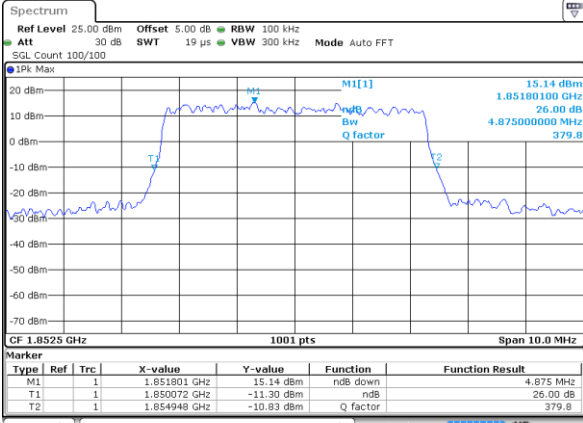

Highest Channel / 3MHz / QPSK

Date: 17 AUG 2017 20:13:42

Highest Channel / 3MHz / 16QAM

Date: 17 AUG 2017 20:14:04

LTE Band 25

Lowest Channel / 5MHz / QPSK

Date: 17 AUG 2017 20:47:24

Lowest Channel / 5MHz / 16QAM

Date: 17 AUG 2017 20:47:46

Middle Channel / 5MHz / QPSK

Date: 17 AUG 2017 21:01:33

Middle Channel / 5MHz / 16QAM

Date: 17 AUG 2017 21:01:11

Highest Channel / 5MHz / QPSK

Date: 17 AUG 2017 21:01:54

Highest Channel / 5MHz / 16QAM