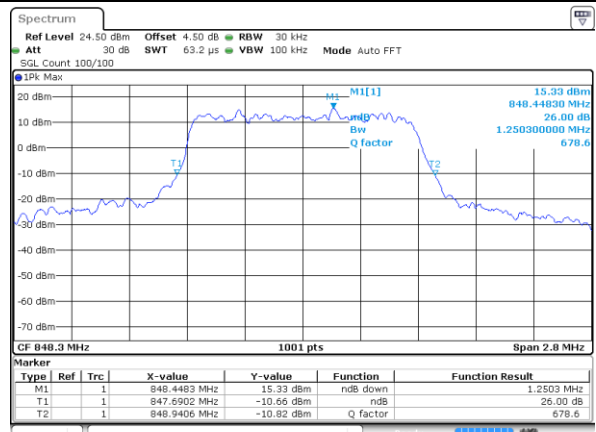

LTE Band 26

Lowest Channel / 1.4MHz / QPSK

Date: 18 AUG 2017 21:47:51

Lowest Channel / 1.4MHz / 16QAM

Date: 18 AUG 2017 21:48:16

Middle Channel / 1.4MHz / QPSK

Date: 18 AUG 2017 21:48:49

Middle Channel / 1.4MHz / 16QAM

Date: 18 AUG 2017 21:49:25

Highest Channel / 1.4MHz / QPSK

Date: 18 AUG 2017 21:50:13

Highest Channel / 1.4MHz / 16QAM

Date: 18 AUG 2017 21:50:43

LTE Band 26

Lowest Channel / 3MHz / QPSK

Date: 18 AUG 2017 22:23:24