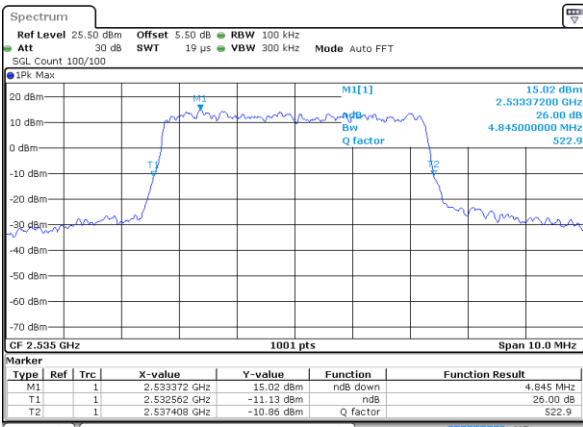

Date: 17 AUG 2017 10:36:18

Middle Channel / 10MHz / 16QAM

Date: 17 AUG 2017 10:36:28

Highest Channel / 10MHz / QPSK

Date: 17 AUG 2017 10:38:50

Highest Channel / 10MHz / 16QAM

Date: 17 AUG 2017 10:39:01

LTE Band 7

Lowest Channel / 5MHz / QPSK

Date: 17 AUG 2017 10:53:54

Lowest Channel / 5MHz / 16QAM

Date: 17 AUG 2017 10:54:17

Middle Channel / 5MHz / QPSK

Date: 17 AUG 2017 10:55:00

Middle Channel / 5MHz / 16QAM

Date: 17 AUG 2017 10:54:38

Highest Channel / 5MHz / QPSK

Date: 17 AUG 2017 10:55:21

Highest Channel / 5MHz / 16QAM

Date: 17 AUG 2017 10:55:41

LTE Band 7

Lowest Channel / 10MHz / QPSK

Date: 17 AUG 2017 11:05:10

Lowest Channel / 10MHz / 16QAM