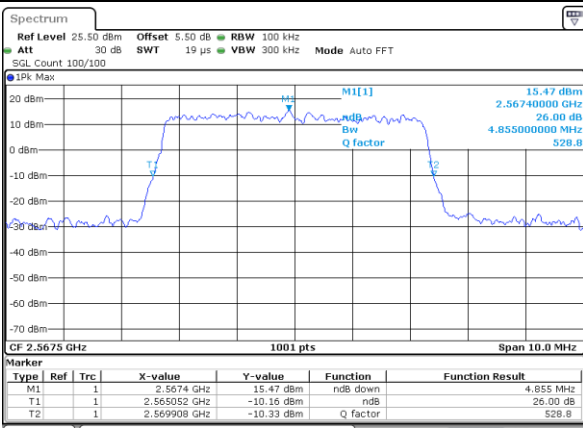

Highest Channel / 5MHz / QPSK

Date: 17 AUG 2017 10:55:21

Highest Channel / 5MHz / 16QAM

Date: 17 AUG 2017 10:55:41

LTE Band 7

Lowest Channel / 10MHz / QPSK

Date: 17 AUG 2017 11:05:10

Lowest Channel / 10MHz / 16QAM