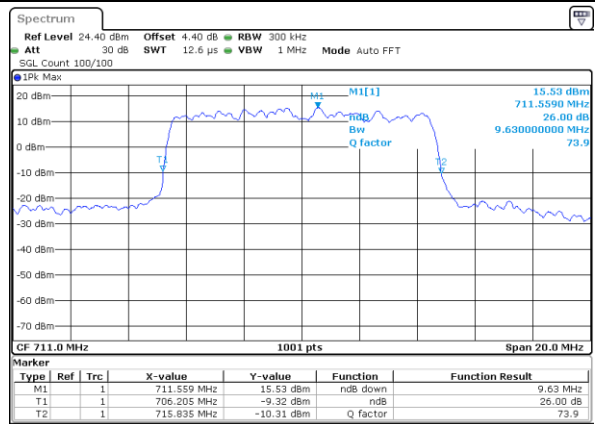

Date: 18 AUG 2017 09:46:18

Highest Channel / 5MHz / 16QAM

Date: 18 AUG 2017 09:46:08

LTE Band 12

Lowest Channel / 10MHz / QPSK

Date: 18 AUG 2017 10:03:20

Lowest Channel / 10MHz / 16QAM

Date: 18 AUG 2017 10:03:10

Middle Channel / 10MHz / QPSK

Date: 18 AUG 2017 10:21:32

Middle Channel / 10MHz / 16QAM

Date: 18 AUG 2017 10:21:44

Highest Channel / 10MHz / QPSK

Date: 18 AUG 2017 10:02:41

Highest Channel / 10MHz / 16QAM

Date: 18 AUG 2017 10:02:31

LTE Band 13

Lowest Channel / 5MHz / QPSK

Date: 18 AUG 2017 11:03:10

Lowest Channel / 5MHz / 16QAM

Date: 18 AUG 2017 11:03:20

Middle Channel / 5MHz / QPSK

Date: 18 AUG 2017 11:12:08

Middle Channel / 5MHz / 16QAM