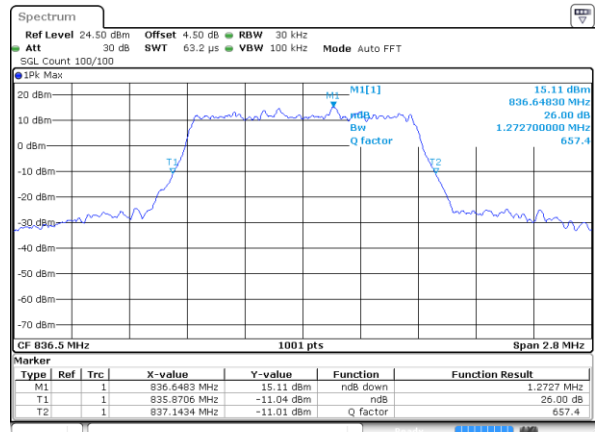

LTE Band 26

Lowest Channel / 1.4MHz / QPSK

Date: 18 AUG 2017 21:47:51

Lowest Channel / 1.4MHz / 16QAM

Date: 18 AUG 2017 21:48:16

Middle Channel / 1.4MHz / QPSK

Date: 18 AUG 2017 21:48:49

Middle Channel / 1.4MHz / 16QAM

Date: 18 AUG 2017 21:49:25

Highest Channel / 1.4MHz / QPSK

Date: 18 AUG 2017 21:50:13

Highest Channel / 1.4MHz / 16QAM

Date: 18 AUG 2017 21:50:43

LTE Band 26

Lowest Channel / 3MHz / QPSK

Date: 18 AUG 2017 22:23:24