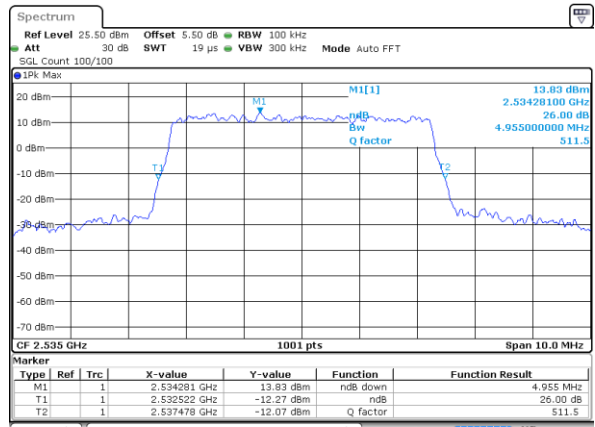

Date: 17 AUG 2017 10:36:18

Middle Channel / 10MHz / 16QAM

Date: 17 AUG 2017 10:36:28

Highest Channel / 10MHz / QPSK

Date: 17 AUG 2017 10:38:50

Highest Channel / 10MHz / 16QAM

Date: 17 AUG 2017 10:39:01

LTE Band 7

Lowest Channel / 5MHz / QPSK

Date: 17 AUG 2017 10:53:54

Lowest Channel / 5MHz / 16QAM

Date: 17 AUG 2017 10:54:17

Middle Channel / 5MHz / QPSK

Date: 17 AUG 2017 10:55:00

Middle Channel / 5MHz / 16QAM

Date: 17 AUG 2017 10:54:38

Highest Channel / 5MHz / QPSK

Date: 17 AUG 2017 10:55:21

Highest Channel / 5MHz / 16QAM

Date: 17 AUG 2017 10:55:41

LTE Band 7

Lowest Channel / 10MHz / QPSK

Date: 17 AUG 2017 11:05:10

Lowest Channel / 10MHz / 16QAM