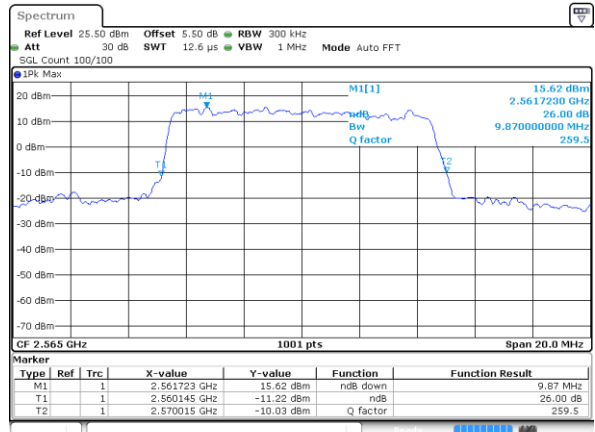

Highest Channel / 5MHz / QPSK

Date: 17 AUG 2017 10:55:21

Highest Channel / 5MHz / 16QAM

Date: 17 AUG 2017 10:55:41

LTE Band 7

Lowest Channel / 10MHz / QPSK

Date: 17 AUG 2017 11:05:10

Lowest Channel / 10MHz / 16QAM

Date: 17 AUG 2017 11:11:25

Middle Channel / 10MHz / QPSK

Date: 17 AUG 2017 11:12:06

Middle Channel / 10MHz / 16QAM

Date: 17 AUG 2017 11:11:44

Highest Channel / 10MHz / QPSK

Date: 17 AUG 2017 11:12:27

Highest Channel / 10MHz / 16QAM

Date: 17 AUG 2017 11:12:50

LTE Band 7

Lowest Channel / 15MHz / QPSK

Date: 17 AUG 2017 11:24:39

Lowest Channel / 15MHz / 16QAM

Date: 17 AUG 2017 11:24:59

Middle Channel / 15MHz / QPSK

Date: 17 AUG 2017 11:25:40