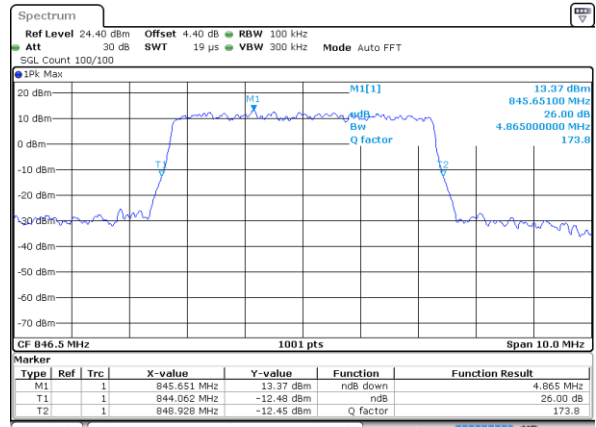

Lowest Channel / 5MHz / 16QAM

Date: 17 AUG 2017 10:06:41

Middle Channel / 5MHz / QPSK

Date: 17 AUG 2017 10:15:35

Middle Channel / 5MHz / 16QAM

Date: 17 AUG 2017 10:15:46

Highest Channel / 5MHz / QPSK

Date: 17 AUG 2017 10:18:08

Highest Channel / 5MHz / 16QAM

Date: 17 AUG 2017 10:18:19

LTE Band 5

Lowest Channel / 10MHz / QPSK

Date: 17 AUG 2017 10:27:13

Lowest Channel / 10MHz / 16QAM

Date: 17 AUG 2017 10:27:24

Middle Channel / 10MHz / QPSK