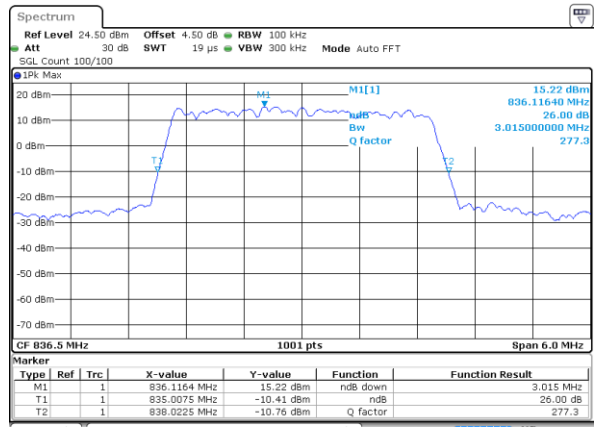

LTE Band 26

Lowest Channel / 1.4MHz / QPSK

Date: 18 AUG 2017 21:47:51

Lowest Channel / 1.4MHz / 16QAM

Date: 18 AUG 2017 21:48:16

Middle Channel / 1.4MHz / QPSK

Date: 18 AUG 2017 21:48:49

Middle Channel / 1.4MHz / 16QAM

Date: 18 AUG 2017 21:49:25

Highest Channel / 1.4MHz / QPSK

Date: 18 AUG 2017 21:50:13

Highest Channel / 1.4MHz / 16QAM

Date: 18 AUG 2017 21:50:43

LTE Band 26

Lowest Channel / 3MHz / QPSK

Date: 18 AUG 2017 22:23:24

Lowest Channel / 3MHz / 16QAM

Date: 18 AUG 2017 22:25:34

Middle Channel / 3MHz / QPSK

Date: 18 AUG 2017 22:23:56

Middle Channel / 3MHz / 16QAM

Date: 18 AUG 2017 22:25:07

Highest Channel / 3MHz / QPSK

Date: 18 AUG 2017 22:24:20

Highest Channel / 3MHz / 16QAM

Date: 18 AUG 2017 22:24:45

LTE Band 26

Lowest Channel / 5MHz / QPSK

Date: 18 AUG 2017 23:04:31

Lowest Channel / 5MHz / 16QAM

Date: 18 AUG 2017 23:04:53

Middle Channel / 5MHz / QPSK