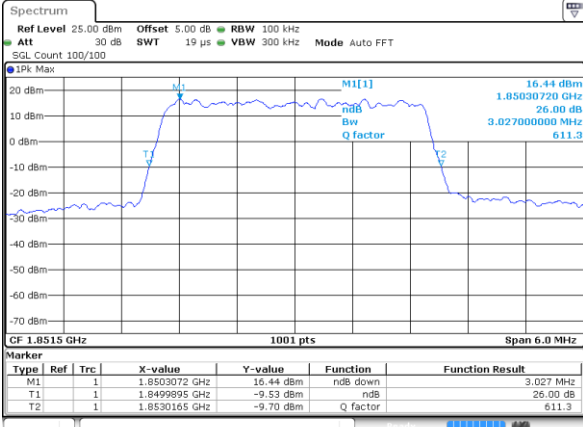

LTE Band 25

Lowest Channel / 3MHz / QPSK

Date: 17 AUG 2017 20:11:34