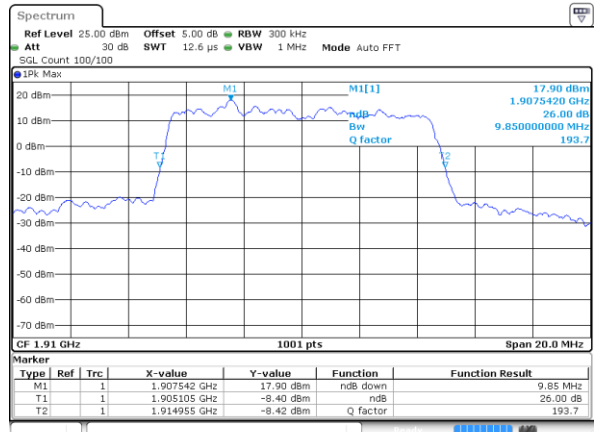

Date: 17 AUG 2017 21:02:15

LTE Band 25

Lowest Channel / 10MHz / QPSK

Date: 17 AUG 2017 21:12:33

Lowest Channel / 10MHz / 16QAM

Date: 17 AUG 2017 21:12:55

Middle Channel / 10MHz / QPSK

Date: 17 AUG 2017 21:26:42

Middle Channel / 10MHz / 16QAM

Date: 17 AUG 2017 21:26:20

Highest Channel / 10MHz / QPSK

Date: 17 AUG 2017 21:27:03

Highest Channel / 10MHz / 16QAM

Date: 17 AUG 2017 21:27:24

LTE Band 25

Lowest Channel / 15MHz / QPSK

Date: 17 AUG 2017 21:37:45

Lowest Channel / 15MHz / 16QAM

Date: 17 AUG 2017 21:38:07

Middle Channel / 15MHz / QPSK

Date: 17 AUG 2017 21:51:55

Middle Channel / 15MHz / 16QAM

Date: 17 AUG 2017 21:51:34

Highest Channel / 15MHz / QPSK

Date: 17 AUG 2017 21:52:16

Highest Channel / 15MHz / 16QAM

Date: 17 AUG 2017 21:52:38

LTE Band 25

Lowest Channel / 20MHz / QPSK

Date: 17 AUG 2017 22:02:57

Lowest Channel / 20MHz / 16QAM

Date: 17 AUG 2017 22:03:18