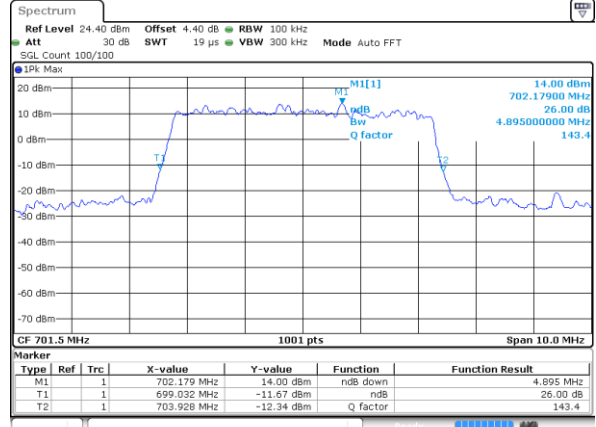

Middle Channel / 3MHz / 16QAM

Date: 18 AUG 2017 09:30:14

Highest Channel / 3MHz / QPSK

Date: 18 AUG 2017 09:29:54

Highest Channel / 3MHz / 16QAM

Date: 18 AUG 2017 09:29:45

LTE Band 12

Lowest Channel / 5MHz / QPSK

Date: 18 AUG 2017 09:46:57

Lowest Channel / 5MHz / 16QAM

Date: 18 AUG 2017 09:46:47

Middle Channel / 5MHz / QPSK

Date: 18 AUG 2017 09:46:27

Middle Channel / 5MHz / 16QAM

Date: 18 AUG 2017 09:46:37

Highest Channel / 5MHz / QPSK