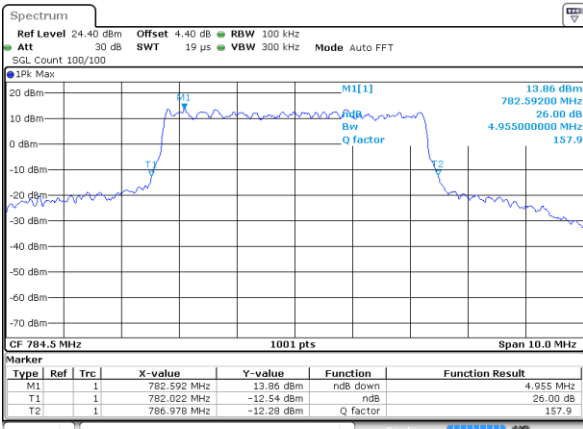

LTE Band 13

Lowest Channel / 5MHz / QPSK

Date: 18 AUG 2017 11:03:10

Lowest Channel / 5MHz / 16QAM

Date: 18 AUG 2017 11:03:20

Middle Channel / 5MHz / QPSK

Date: 18 AUG 2017 11:12:08

Middle Channel / 5MHz / 16QAM

Date: 18 AUG 2017 11:12:18

Highest Channel / 5MHz / QPSK

Date: 18 AUG 2017 11:14:46

Highest Channel / 5MHz / 16QAM

Date: 18 AUG 2017 11:14:36

LTE Band 13

Middle Channel / 10MHz / QPSK

Date: 18 AUG 2017 11:25:32