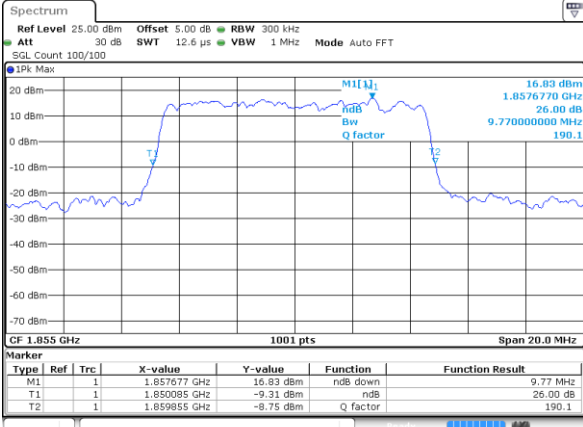

Highest Channel / 3MHz / QPSK

Date: 17 AUG 2017 20:13:42

Highest Channel / 3MHz / 16QAM

Date: 17 AUG 2017 20:14:04

LTE Band 25

Lowest Channel / 5MHz / QPSK

Date: 17 AUG 2017 20:47:24

Lowest Channel / 5MHz / 16QAM

Date: 17 AUG 2017 20:47:46

Middle Channel / 5MHz / QPSK

Date: 17 AUG 2017 21:01:33

Middle Channel / 5MHz / 16QAM

Date: 17 AUG 2017 21:01:11

Highest Channel / 5MHz / QPSK

Date: 17 AUG 2017 21:01:54

Highest Channel / 5MHz / 16QAM

Date: 17 AUG 2017 21:02:15

LTE Band 25

Lowest Channel / 10MHz / QPSK

Date: 17 AUG 2017 21:12:33

Lowest Channel / 10MHz / 16QAM

Date: 17 AUG 2017 21:12:55

Middle Channel / 10MHz / QPSK

Date: 17 AUG 2017 21:26:42