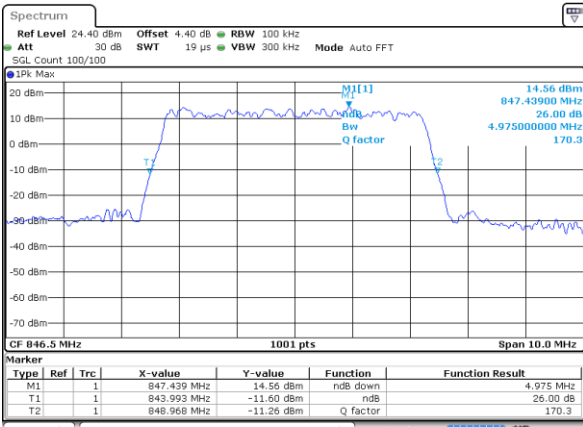

Highest Channel / 5MHz / QPSK

Date: 17 AUG 2017 10:18:08