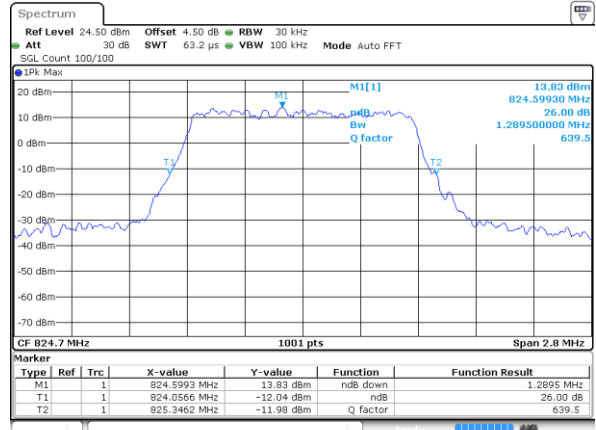

Date: 17 AUG 2017 21:52:16

Highest Channel / 15MHz / 16QAM

Date: 17 AUG 2017 21:52:38

LTE Band 25

Lowest Channel / 20MHz / QPSK

Date: 17 AUG 2017 22:02:57

Lowest Channel / 20MHz / 16QAM

Date: 17 AUG 2017 22:03:18

Middle Channel / 20MHz / QPSK

Date: 17 AUG 2017 22:17:06

Middle Channel / 20MHz / 16QAM

Date: 17 AUG 2017 22:16:45

Highest Channel / 20MHz / QPSK

Date: 17 AUG 2017 22:17:27

Highest Channel / 20MHz / 16QAM

Date: 17 AUG 2017 22:17:49

LTE Band 26

Lowest Channel / 1.4MHz / QPSK

Date: 18 AUG 2017 21:47:51

Lowest Channel / 1.4MHz / 16QAM

Date: 18 AUG 2017 21:48:16

Middle Channel / 1.4MHz / QPSK

Date: 18 AUG 2017 21:48:49

Middle Channel / 1.4MHz / 16QAM

Date: 18 AUG 2017 21:49:25

Highest Channel / 1.4MHz / QPSK

Date: 18 AUG 2017 21:50:13

Highest Channel / 1.4MHz / 16QAM

Date: 18 AUG 2017 21:50:43

LTE Band 26

Lowest Channel / 3MHz / QPSK

Date: 18 AUG 2017 22:23:24