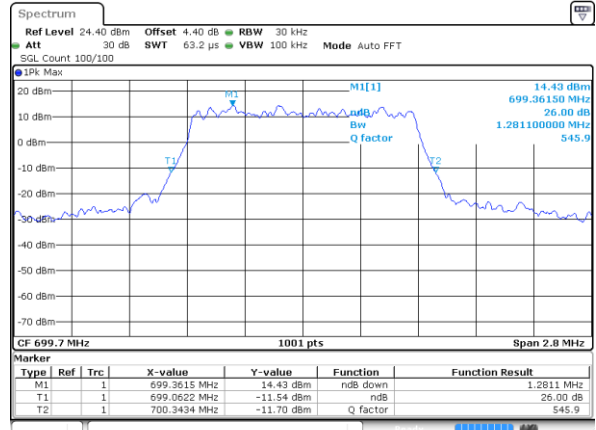

Date: 17 AUG 2017 11:42:43

Highest Channel / 20MHz / 16QAM

Date: 17 AUG 2017 11:43:04

LTE Band 12

Lowest Channel / 1.4MHz / QPSK

Date: 18 AUG 2017 09:14:10

Lowest Channel / 1.4MHz / 16QAM

Date: 18 AUG 2017 09:14:01

Middle Channel / 1.4MHz / QPSK

Date: 18 AUG 2017 09:13:41

Middle Channel / 1.4MHz / 16QAM

Date: 18 AUG 2017 09:13:51

Highest Channel / 1.4MHz / QPSK

Date: 18 AUG 2017 09:13:31

Highest Channel / 1.4MHz / 16QAM