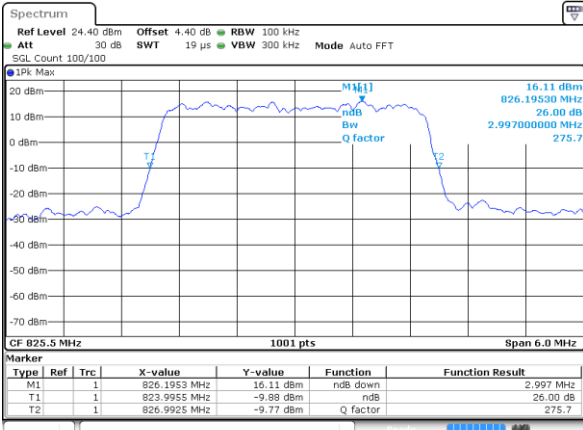

LTE Band 5

Lowest Channel / 3MHz / QPSK

Date: 17 AUG 2017 09:45:46

Lowest Channel / 3MHz / 16QAM

Date: 17 AUG 2017 09:45:56

Middle Channel / 3MHz / QPSK

Date: 17 AUG 2017 09:54:51

Middle Channel / 3MHz / 16QAM

Date: 17 AUG 2017 09:55:02

Highest Channel / 3MHz / QPSK

Date: 17 AUG 2017 09:57:25

Highest Channel / 3MHz / 16QAM

Date: 17 AUG 2017 09:57:36

LTE Band 5

Lowest Channel / 5MHz / QPSK

Date: 17 AUG 2017 10:06:30