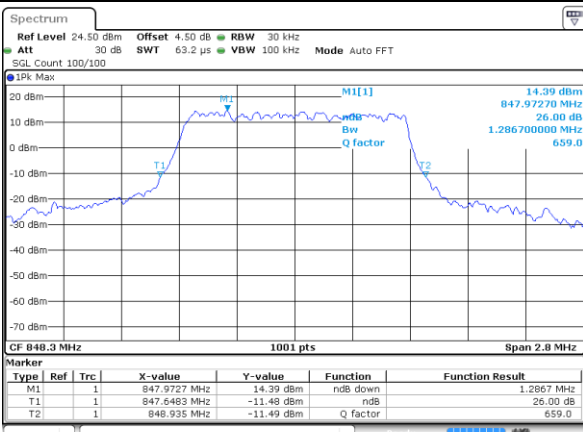

LTE Band 26

Lowest Channel / 1.4MHz / QPSK

Date: 18 AUG 2017 21:47:51

Lowest Channel / 1.4MHz / 16QAM

Date: 18 AUG 2017 21:48:16

Middle Channel / 1.4MHz / QPSK

Date: 18 AUG 2017 21:48:49

Middle Channel / 1.4MHz / 16QAM

Date: 18 AUG 2017 21:49:25

Highest Channel / 1.4MHz / QPSK

Date: 18 AUG 2017 21:50:13

Highest Channel / 1.4MHz / 16QAM

Date: 18 AUG 2017 21:50:43

LTE Band 26

Lowest Channel / 3MHz / QPSK

Date: 18 AUG 2017 22:23:24