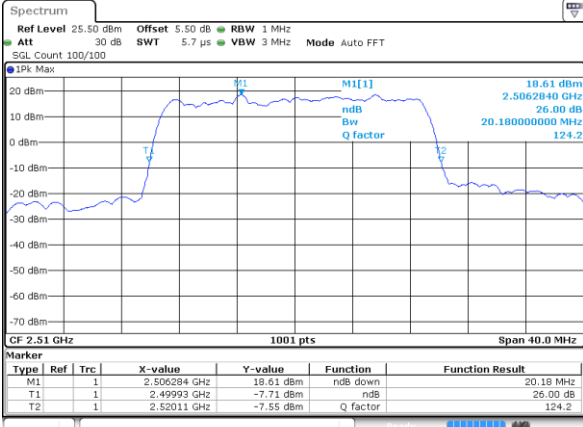

Middle Channel / 15MHz / 16QAM

Date: 17 AUG 2017 11:25:19

Highest Channel / 15MHz / QPSK

Date: 17 AUG 2017 11:26:01

Highest Channel / 15MHz / 16QAM

Date: 17 AUG 2017 11:26:25

LTE Band 7

Lowest Channel / 20MHz / QPSK