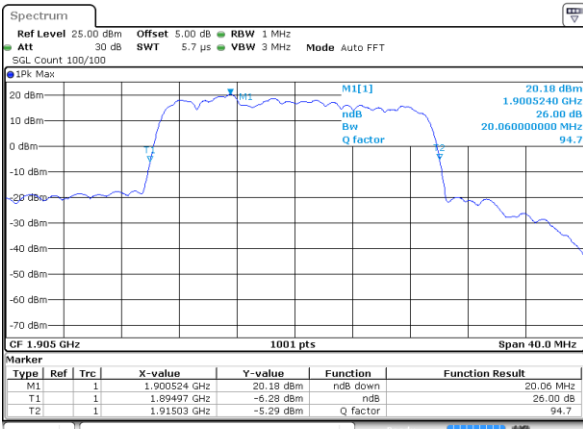

Date: 17 AUG 2017 21:52:16

Highest Channel / 15MHz / 16QAM

Date: 17 AUG 2017 21:52:38

LTE Band 25

Lowest Channel / 20MHz / QPSK

Date: 17 AUG 2017 22:02:57

Lowest Channel / 20MHz / 16QAM

Date: 17 AUG 2017 22:03:18

Middle Channel / 20MHz / QPSK

Date: 17 AUG 2017 22:17:06

Middle Channel / 20MHz / 16QAM

Date: 17 AUG 2017 22:16:45

Highest Channel / 20MHz / QPSK

Date: 17 AUG 2017 22:17:27

Highest Channel / 20MHz / 16QAM

Date: 17 AUG 2017 22:17:49

LTE Band 26

Lowest Channel / 1.4MHz / QPSK

Date: 18 AUG 2017 21:47:51

Lowest Channel / 1.4MHz / 16QAM

Date: 18 AUG 2017 21:48:16

Middle Channel / 1.4MHz / QPSK

Date: 18 AUG 2017 21:48:49

Middle Channel / 1.4MHz / 16QAM