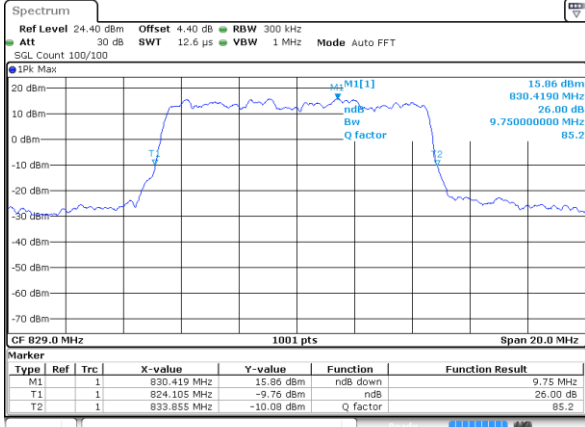

Highest Channel / 5MHz / 16QAM

Date: 17 AUG 2017 10:18:19

LTE Band 5

Lowest Channel / 10MHz / QPSK

Date: 17 AUG 2017 10:27:13

Lowest Channel / 10MHz / 16QAM

Date: 17 AUG 2017 10:27:24

Middle Channel / 10MHz / QPSK

Date: 17 AUG 2017 10:36:18

Middle Channel / 10MHz / 16QAM

Date: 17 AUG 2017 10:36:28

Highest Channel / 10MHz / QPSK

Date: 17 AUG 2017 10:38:50

Highest Channel / 10MHz / 16QAM

Date: 17 AUG 2017 10:39:01

LTE Band 7