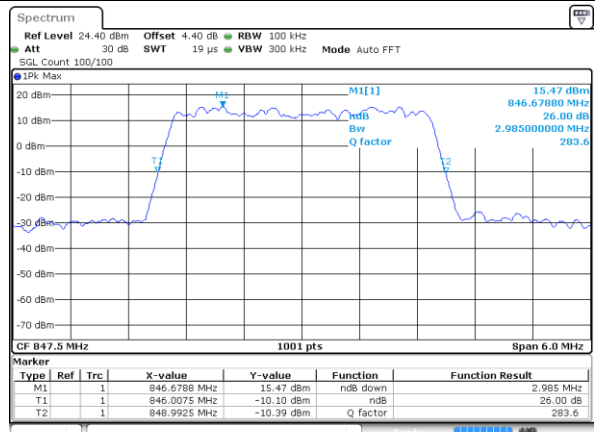

LTE Band 5

Lowest Channel / 3MHz / QPSK

Date: 17 AUG 2017 09:45:46

Lowest Channel / 3MHz / 16QAM

Date: 17 AUG 2017 09:45:56

Middle Channel / 3MHz / QPSK

Date: 17 AUG 2017 09:54:51

Middle Channel / 3MHz / 16QAM

Date: 17 AUG 2017 09:55:02

Highest Channel / 3MHz / QPSK

Date: 17 AUG 2017 09:57:25

Highest Channel / 3MHz / 16QAM

Date: 17 AUG 2017 09:57:36

LTE Band 5

Lowest Channel / 5MHz / QPSK

Date: 17 AUG 2017 10:06:30