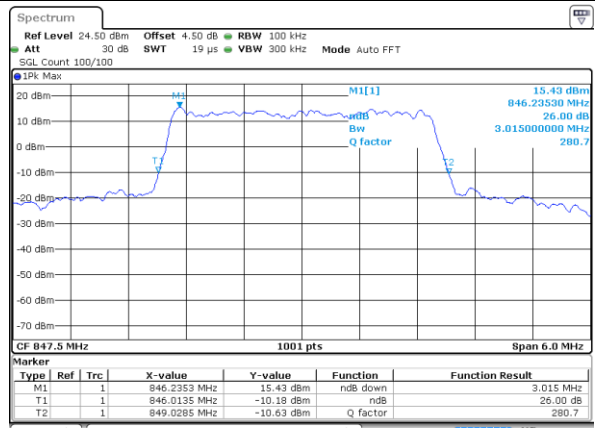

Date: 18 AUG 2017 21:49:25

Highest Channel / 1.4MHz / QPSK

Date: 18 AUG 2017 21:50:13

Highest Channel / 1.4MHz / 16QAM

Date: 18 AUG 2017 21:50:43

LTE Band 26

Lowest Channel / 3MHz / QPSK

Date: 18 AUG 2017 22:23:24

Lowest Channel / 3MHz / 16QAM

Date: 18 AUG 2017 22:25:34

Middle Channel / 3MHz / QPSK

Date: 18 AUG 2017 22:23:56

Middle Channel / 3MHz / 16QAM

Date: 18 AUG 2017 22:25:07

Highest Channel / 3MHz / QPSK

Date: 18 AUG 2017 22:24:20

Highest Channel / 3MHz / 16QAM

Date: 18 AUG 2017 22:24:45

LTE Band 26

Lowest Channel / 5MHz / QPSK

Date: 18 AUG 2017 23:04:31

Lowest Channel / 5MHz / 16QAM

Date: 18 AUG 2017 23:04:53

Middle Channel / 5MHz / QPSK