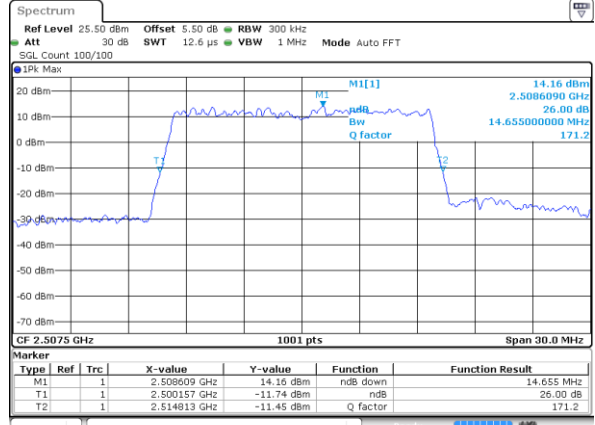

Date: 17 AUG 2017 11:12:50

LTE Band 7

Lowest Channel / 15MHz / QPSK

Date: 17 AUG 2017 11:24:39

Lowest Channel / 15MHz / 16QAM

Date: 17 AUG 2017 11:24:59

Middle Channel / 15MHz / QPSK

Date: 17 AUG 2017 11:25:40

Middle Channel / 15MHz / 16QAM

Date: 17 AUG 2017 11:25:19

Highest Channel / 15MHz / QPSK

Date: 17 AUG 2017 11:26:01

Highest Channel / 15MHz / 16QAM

Date: 17 AUG 2017 11:26:25

LTE Band 7

Lowest Channel / 20MHz / QPSK