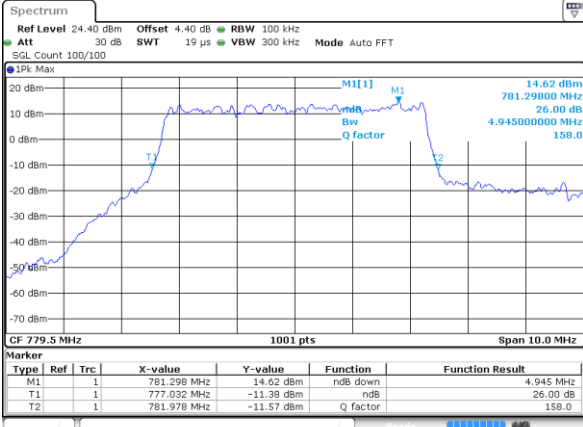

Date: 18 AUG 2017 09:46:18

Highest Channel / 5MHz / 16QAM

Date: 18 AUG 2017 09:46:08

LTE Band 12

Lowest Channel / 10MHz / QPSK

Date: 18 AUG 2017 10:03:20

Lowest Channel / 10MHz / 16QAM

Date: 18 AUG 2017 10:03:10

Middle Channel / 10MHz / QPSK

Date: 18 AUG 2017 10:21:32

Middle Channel / 10MHz / 16QAM

Date: 18 AUG 2017 10:21:44

Highest Channel / 10MHz / QPSK

Date: 18 AUG 2017 10:02:41

Highest Channel / 10MHz / 16QAM

Date: 18 AUG 2017 10:02:31

LTE Band 13

Lowest Channel / 5MHz / QPSK

Date: 18 AUG 2017 11:03:10

Lowest Channel / 5MHz / 16QAM

Date: 18 AUG 2017 11:03:20

Middle Channel / 5MHz / QPSK

Date: 18 AUG 2017 11:12:08

Middle Channel / 5MHz / 16QAM