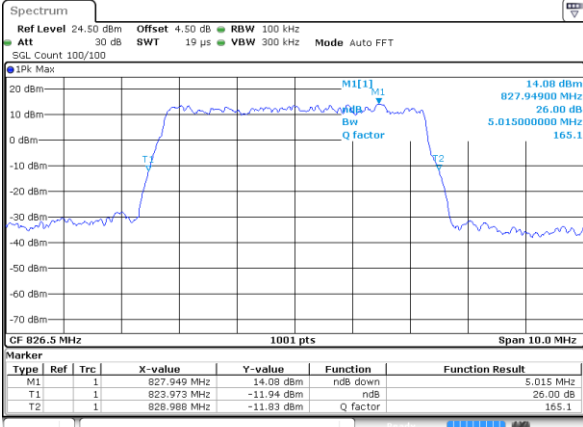

Highest Channel / 3MHz / 16QAM

Date: 18 AUG 2017 22:24:45

LTE Band 26

Lowest Channel / 5MHz / QPSK

Date: 18 AUG 2017 23:04:31

Lowest Channel / 5MHz / 16QAM

Date: 18 AUG 2017 23:04:53

Middle Channel / 5MHz / QPSK