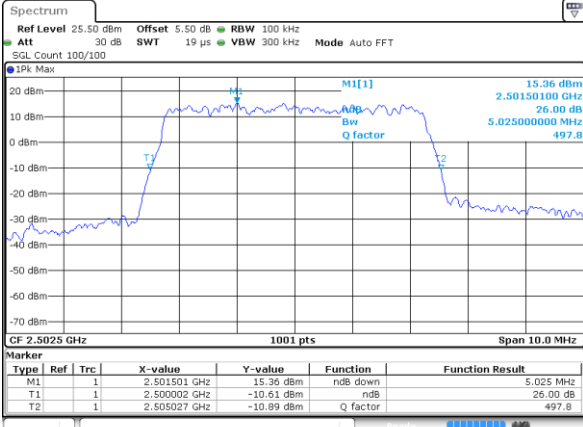

LTE Band 7

Lowest Channel / 5MHz / QPSK

Date: 17 AUG 2017 10:53:54