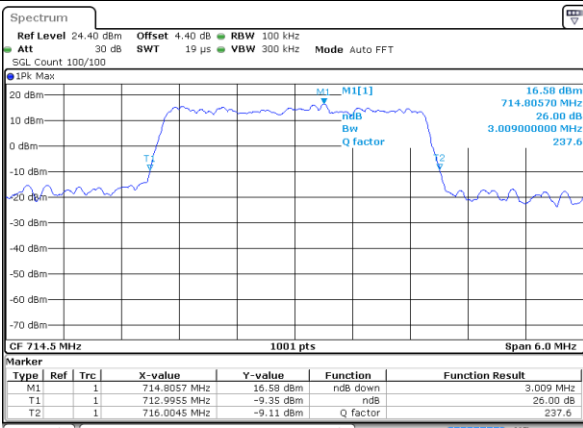

Date: 18 AUG 2017 09:13:21

LTE Band 12

Lowest Channel / 3MHz / QPSK

Date: 18 AUG 2017 09:30:34

Lowest Channel / 3MHz / 16QAM

Date: 18 AUG 2017 09:30:24

Middle Channel / 3MHz / QPSK

Date: 18 AUG 2017 09:30:04

Middle Channel / 3MHz / 16QAM

Date: 18 AUG 2017 09:30:14

Highest Channel / 3MHz / QPSK

Date: 18 AUG 2017 09:29:54

Highest Channel / 3MHz / 16QAM

Date: 18 AUG 2017 09:29:45

LTE Band 12

Lowest Channel / 5MHz / QPSK