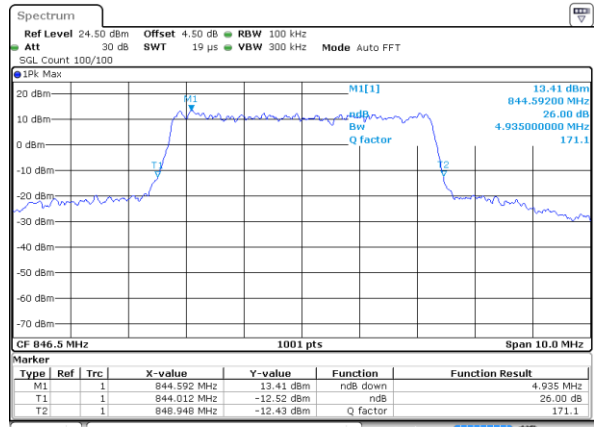

Highest Channel / 3MHz / 16QAM

Date: 18 AUG 2017 22:24:45

LTE Band 26

Lowest Channel / 5MHz / QPSK

Date: 18 AUG 2017 23:04:31

Lowest Channel / 5MHz / 16QAM

Date: 18 AUG 2017 23:04:53

Middle Channel / 5MHz / QPSK

Date: 18 AUG 2017 23:06:20

Middle Channel / 5MHz / 16QAM

Date: 18 AUG 2017 23:05:55

Highest Channel / 5MHz / QPSK

Date: 18 AUG 2017 23:06:43

Highest Channel / 5MHz / 16QAM

Date: 18 AUG 2017 23:07:13