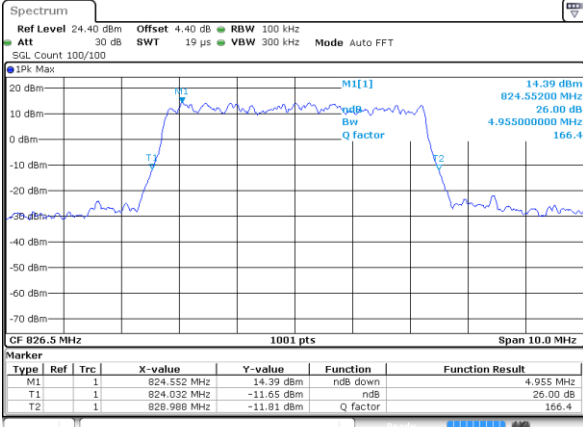

Date: 17 AUG 2017 09:55:02

Highest Channel / 3MHz / QPSK

Date: 17 AUG 2017 09:57:25

Highest Channel / 3MHz / 16QAM

Date: 17 AUG 2017 09:57:36

LTE Band 5

Lowest Channel / 5MHz / QPSK

Date: 17 AUG 2017 10:06:30