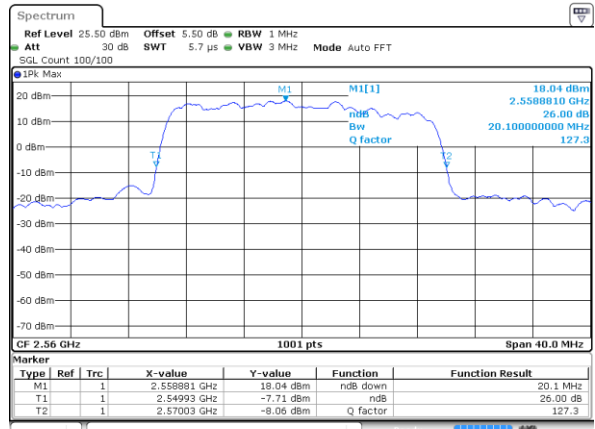

Middle Channel / 15MHz / 16QAM

Date: 17 AUG 2017 11:25:19

Highest Channel / 15MHz / QPSK

Date: 17 AUG 2017 11:26:01

Highest Channel / 15MHz / 16QAM

Date: 17 AUG 2017 11:26:25

LTE Band 7

Lowest Channel / 20MHz / QPSK

Date: 17 AUG 2017 11:41:13

Lowest Channel / 20MHz / 16QAM

Date: 17 AUG 2017 11:41:38

Middle Channel / 20MHz / QPSK

Date: 17 AUG 2017 11:42:23

Middle Channel / 20MHz / 16QAM

Date: 17 AUG 2017 11:41:59

Highest Channel / 20MHz / QPSK

Date: 17 AUG 2017 11:42:43

Highest Channel / 20MHz / 16QAM

Date: 17 AUG 2017 11:43:04

LTE Band 12

Lowest Channel / 1.4MHz / QPSK

Date: 18 AUG 2017 09:14:10

Lowest Channel / 1.4MHz / 16QAM

Date: 18 AUG 2017 09:14:01