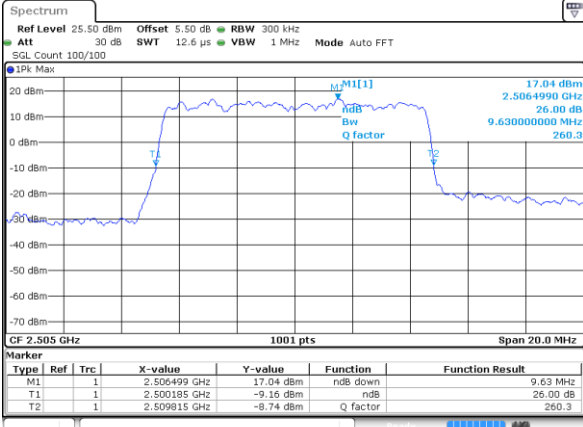

Highest Channel / 5MHz / QPSK

Date: 17 AUG 2017 10:55:21

Highest Channel / 5MHz / 16QAM

Date: 17 AUG 2017 10:55:41

LTE Band 7

Lowest Channel / 10MHz / QPSK

Date: 17 AUG 2017 11:05:10

Lowest Channel / 10MHz / 16QAM