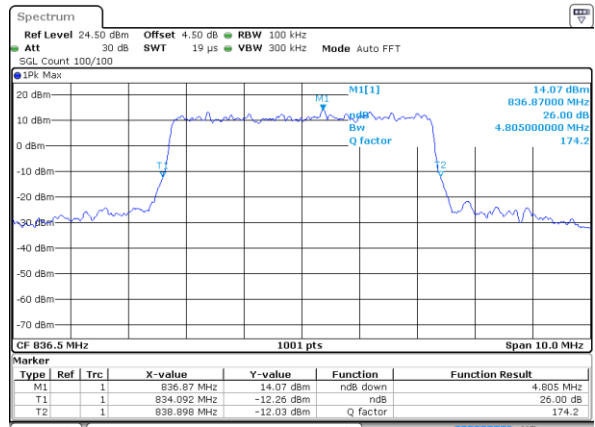

Date: 18 AUG 2017 21:49:25

Highest Channel / 1.4MHz / QPSK

Date: 18 AUG 2017 21:50:13

Highest Channel / 1.4MHz / 16QAM

Date: 18 AUG 2017 21:50:43

LTE Band 26

Lowest Channel / 3MHz / QPSK

Date: 18 AUG 2017 22:23:24

Lowest Channel / 3MHz / 16QAM

Date: 18 AUG 2017 22:25:34

Middle Channel / 3MHz / QPSK

Date: 18 AUG 2017 22:23:56

Middle Channel / 3MHz / 16QAM

Date: 18 AUG 2017 22:25:07

Highest Channel / 3MHz / QPSK

Date: 18 AUG 2017 22:24:20

Highest Channel / 3MHz / 16QAM

Date: 18 AUG 2017 22:24:45

LTE Band 26

Lowest Channel / 5MHz / QPSK

Date: 18 AUG 2017 23:04:31

Lowest Channel / 5MHz / 16QAM

Date: 18 AUG 2017 23:04:53

Middle Channel / 5MHz / QPSK

Date: 18 AUG 2017 23:06:20

Middle Channel / 5MHz / 16QAM

Date: 18 AUG 2017 23:05:55

Highest Channel / 5MHz / QPSK

Date: 18 AUG 2017 23:06:43

Highest Channel / 5MHz / 16QAM

Date: 18 AUG 2017 23:07:13