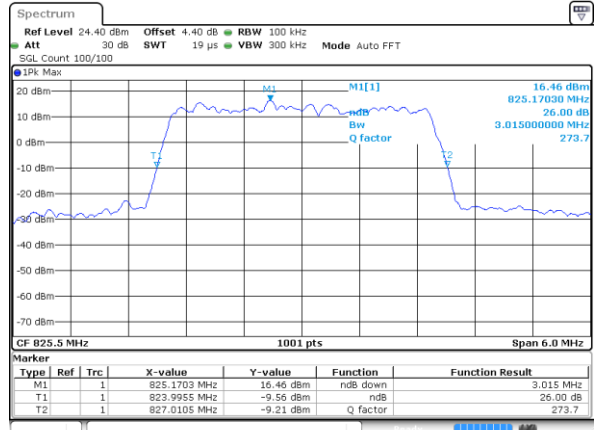

LTE Band 5

Lowest Channel / 3MHz / QPSK

Date: 17 AUG 2017 09:45:46

Lowest Channel / 3MHz / 16QAM

Date: 17 AUG 2017 09:45:56

Middle Channel / 3MHz / QPSK

Date: 17 AUG 2017 09:54:51

Middle Channel / 3MHz / 16QAM

Date: 17 AUG 2017 09:55:02

Highest Channel / 3MHz / QPSK

Date: 17 AUG 2017 09:57:25

Highest Channel / 3MHz / 16QAM

Date: 17 AUG 2017 09:57:36

LTE Band 5

Lowest Channel / 5MHz / QPSK

Date: 17 AUG 2017 10:06:30