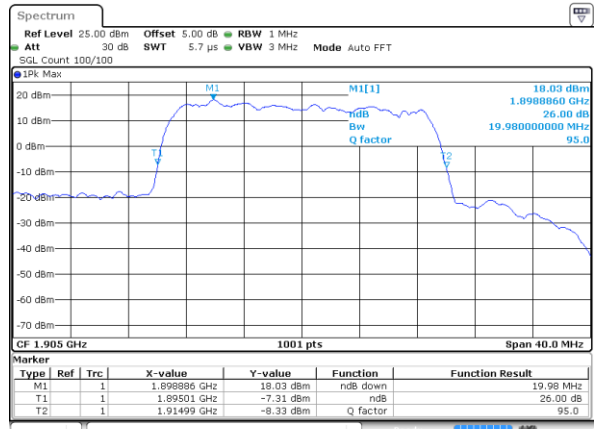

Date: 17 AUG 2017 21:52:16

Highest Channel / 15MHz / 16QAM

Date: 17 AUG 2017 21:52:38

LTE Band 25

Lowest Channel / 20MHz / QPSK

Date: 17 AUG 2017 22:02:57

Lowest Channel / 20MHz / 16QAM

Date: 17 AUG 2017 22:03:18

Middle Channel / 20MHz / QPSK

Date: 17 AUG 2017 22:17:06

Middle Channel / 20MHz / 16QAM

Date: 17 AUG 2017 22:16:45

Highest Channel / 20MHz / QPSK

Date: 17 AUG 2017 22:17:27

Highest Channel / 20MHz / 16QAM

Date: 17 AUG 2017 22:17:49

LTE Band 26

Lowest Channel / 1.4MHz / QPSK

Date: 18 AUG 2017 21:47:51

Lowest Channel / 1.4MHz / 16QAM

Date: 18 AUG 2017 21:48:16

Middle Channel / 1.4MHz / QPSK

Date: 18 AUG 2017 21:48:49

Middle Channel / 1.4MHz / 16QAM

Date: 18 AUG 2017 21:49:25

Highest Channel / 1.4MHz / QPSK

Date: 18 AUG 2017 21:50:13

Highest Channel / 1.4MHz / 16QAM

Date: 18 AUG 2017 21:50:43

LTE Band 26

Lowest Channel / 3MHz / QPSK

Date: 18 AUG 2017 22:23:24