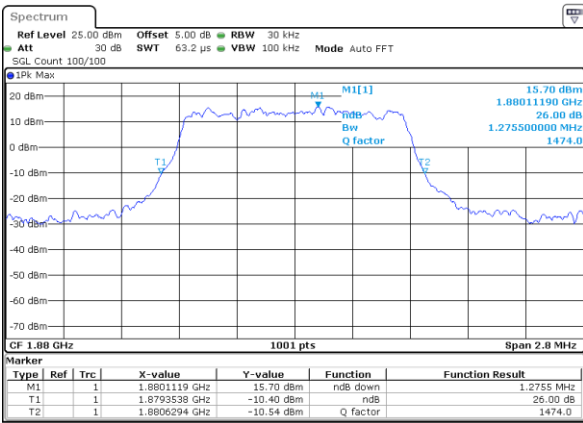

Date: 18 AUG 2017 11:12:18

Highest Channel / 5MHz / QPSK

Date: 18 AUG 2017 11:14:46

Highest Channel / 5MHz / 16QAM

Date: 18 AUG 2017 11:14:36

LTE Band 13

Middle Channel / 10MHz / QPSK

Date: 18 AUG 2017 11:25:32

Middle Channel / 10MHz / 16QAM

Date: 18 AUG 2017 11:25:22

LTE Band 25

Lowest Channel / 1.4MHz / QPSK

Date: 17 AUG 2017 19:38:02

Lowest Channel / 1.4MHz / 16QAM

Date: 17 AUG 2017 19:38:24

Middle Channel / 1.4MHz / QPSK

Date: 17 AUG 2017 19:52:26

Middle Channel / 1.4MHz / 16QAM

Date: 17 AUG 2017 19:52:48

Highest Channel / 1.4MHz / QPSK

Date: 17 AUG 2017 19:56:17

Highest Channel / 1.4MHz / 16QAM

Date: 17 AUG 2017 19:56:38

LTE Band 25