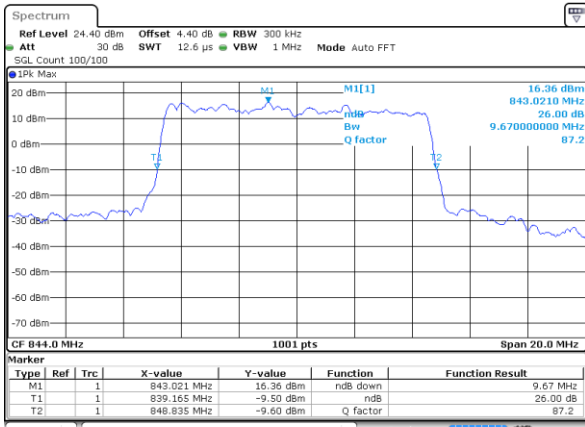

Highest Channel / 5MHz / 16QAM

Date: 17 AUG 2017 10:18:19

LTE Band 5

Lowest Channel / 10MHz / QPSK

Date: 17 AUG 2017 10:27:13

Lowest Channel / 10MHz / 16QAM

Date: 17 AUG 2017 10:27:24

Middle Channel / 10MHz / QPSK

Date: 17 AUG 2017 10:36:18

Middle Channel / 10MHz / 16QAM

Date: 17 AUG 2017 10:36:28

Highest Channel / 10MHz / QPSK

Date: 17 AUG 2017 10:38:50

Highest Channel / 10MHz / 16QAM

Date: 17 AUG 2017 10:39:01

LTE Band 7