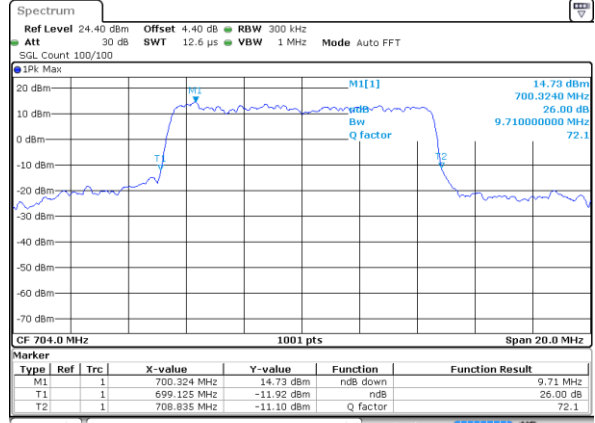

Date: 18 AUG 2017 09:46:18

Highest Channel / 5MHz / 16QAM

Date: 18 AUG 2017 09:46:08

LTE Band 12

Lowest Channel / 10MHz / QPSK

Date: 18 AUG 2017 10:03:20

Lowest Channel / 10MHz / 16QAM

Date: 18 AUG 2017 10:03:10

Middle Channel / 10MHz / QPSK

Date: 18 AUG 2017 10:21:32

Middle Channel / 10MHz / 16QAM

Date: 18 AUG 2017 10:21:44

Highest Channel / 10MHz / QPSK

Date: 18 AUG 2017 10:02:41

Highest Channel / 10MHz / 16QAM

Date: 18 AUG 2017 10:02:31