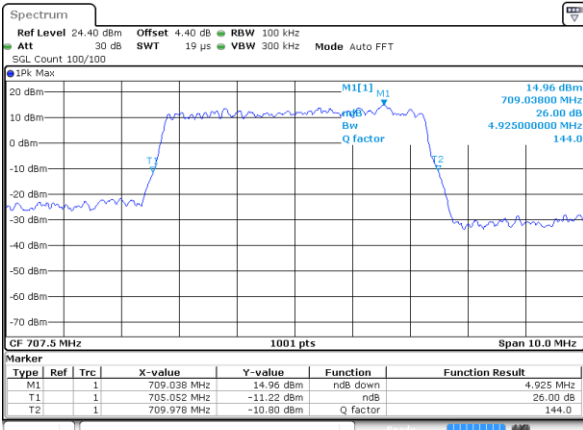

Middle Channel / 5MHz / QPSK

Date: 18 AUG 2017 09:46:27