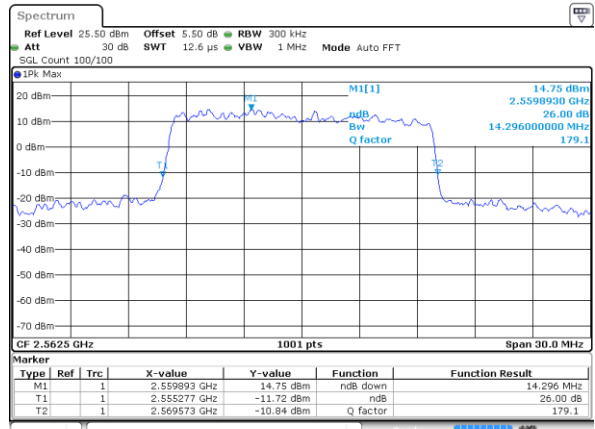

Middle Channel / 15MHz / 16QAM

Date: 17 AUG 2017 11:25:19

Highest Channel / 15MHz / QPSK

Date: 17 AUG 2017 11:26:01

Highest Channel / 15MHz / 16QAM

Date: 17 AUG 2017 11:26:25

LTE Band 7

Lowest Channel / 20MHz / QPSK