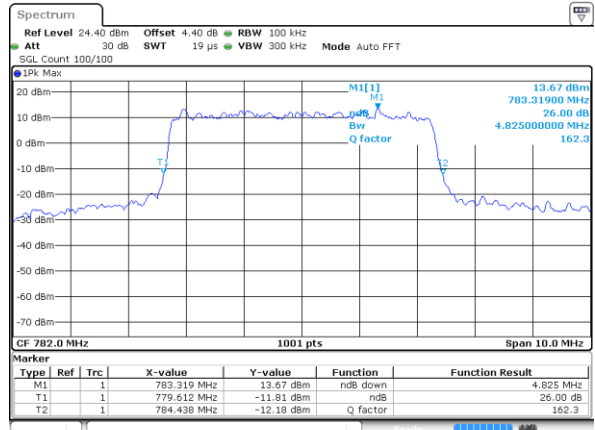

LTE Band 13

Lowest Channel / 5MHz / QPSK

Date: 18 AUG 2017 11:03:10

Lowest Channel / 5MHz / 16QAM

Date: 18 AUG 2017 11:03:20

Middle Channel / 5MHz / QPSK

Date: 18 AUG 2017 11:12:08

Middle Channel / 5MHz / 16QAM

Date: 18 AUG 2017 11:12:18

Highest Channel / 5MHz / QPSK

Date: 18 AUG 2017 11:14:46

Highest Channel / 5MHz / 16QAM

Date: 18 AUG 2017 11:14:36

LTE Band 13

Middle Channel / 10MHz / QPSK

Date: 18 AUG 2017 11:25:32