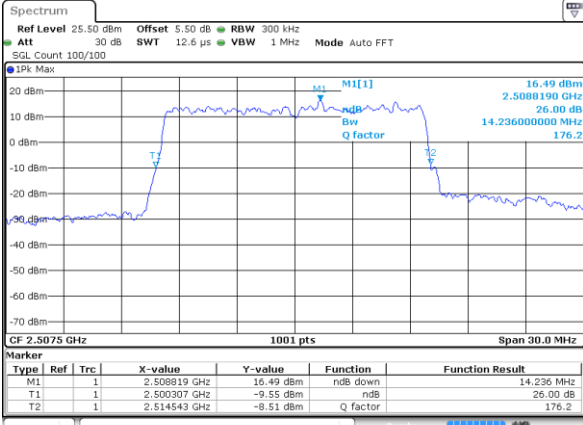

Highest Channel / 5MHz / QPSK

Date: 17 AUG 2017 10:55:21

Highest Channel / 5MHz / 16QAM

Date: 17 AUG 2017 10:55:41

LTE Band 7

Lowest Channel / 10MHz / QPSK

Date: 17 AUG 2017 11:05:10

Lowest Channel / 10MHz / 16QAM

Date: 17 AUG 2017 11:11:25

Middle Channel / 10MHz / QPSK

Date: 17 AUG 2017 11:12:06

Middle Channel / 10MHz / 16QAM

Date: 17 AUG 2017 11:11:44

Highest Channel / 10MHz / QPSK

Date: 17 AUG 2017 11:12:27

Highest Channel / 10MHz / 16QAM

Date: 17 AUG 2017 11:12:50

LTE Band 7

Lowest Channel / 15MHz / QPSK

Date: 17 AUG 2017 11:24:39

Lowest Channel / 15MHz / 16QAM

Date: 17 AUG 2017 11:24:59

Middle Channel / 15MHz / QPSK

Date: 17 AUG 2017 11:25:40