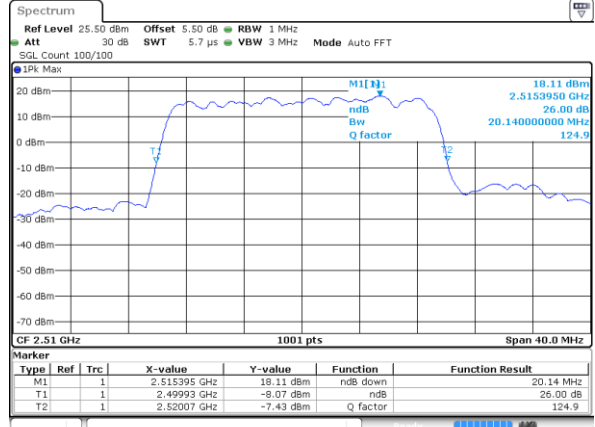

Date: 17 AUG 2017 11:12:50

LTE Band 7

Lowest Channel / 15MHz / QPSK

Date: 17 AUG 2017 11:24:39

Lowest Channel / 15MHz / 16QAM

Date: 17 AUG 2017 11:24:59

Middle Channel / 15MHz / QPSK

Date: 17 AUG 2017 11:25:40

Middle Channel / 15MHz / 16QAM

Date: 17 AUG 2017 11:25:19

Highest Channel / 15MHz / QPSK

Date: 17 AUG 2017 11:26:01

Highest Channel / 15MHz / 16QAM

Date: 17 AUG 2017 11:26:25

LTE Band 7

Lowest Channel / 20MHz / QPSK

Date: 17 AUG 2017 11:41:13

Lowest Channel / 20MHz / 16QAM

Date: 17 AUG 2017 11:41:38

Middle Channel / 20MHz / QPSK

Date: 17 AUG 2017 11:42:23

Middle Channel / 20MHz / 16QAM

Date: 17 AUG 2017 11:41:59

Highest Channel / 20MHz / QPSK