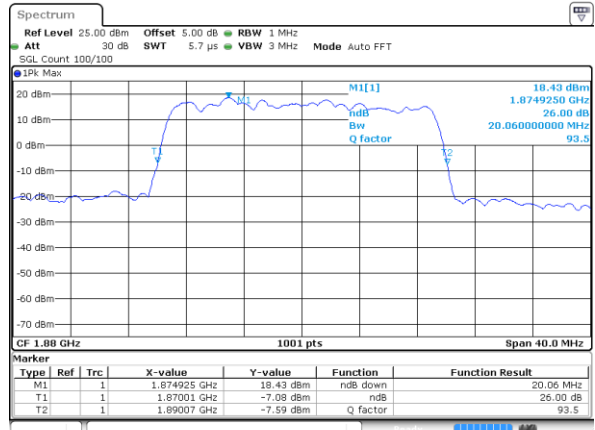

Date: 17 AUG 2017 21:52:16

Highest Channel / 15MHz / 16QAM

Date: 17 AUG 2017 21:52:38

LTE Band 25

Lowest Channel / 20MHz / QPSK

Date: 17 AUG 2017 22:02:57

Lowest Channel / 20MHz / 16QAM

Date: 17 AUG 2017 22:03:18

Middle Channel / 20MHz / QPSK

Date: 17 AUG 2017 22:17:06

Middle Channel / 20MHz / 16QAM

Date: 17 AUG 2017 22:16:45

Highest Channel / 20MHz / QPSK

Date: 17 AUG 2017 22:17:27

Highest Channel / 20MHz / 16QAM

Date: 17 AUG 2017 22:17:49