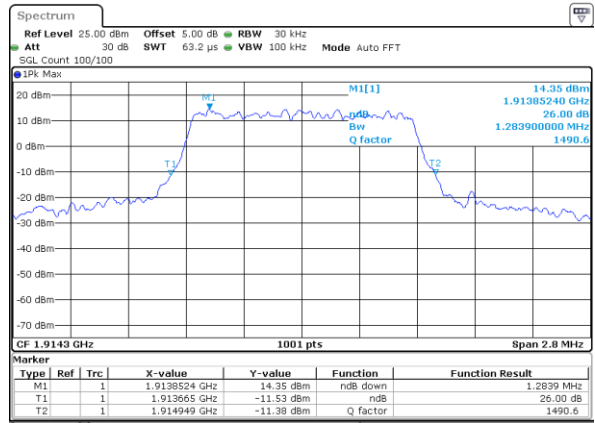

Middle Channel / 10MHz / 16QAM

Date: 18 AUG 2017 11:25:22

LTE Band 25

Lowest Channel / 1.4MHz / QPSK

Date: 17 AUG 2017 19:38:02

Lowest Channel / 1.4MHz / 16QAM

Date: 17 AUG 2017 19:38:24

Middle Channel / 1.4MHz / QPSK

Date: 17 AUG 2017 19:52:26

Middle Channel / 1.4MHz / 16QAM

Date: 17 AUG 2017 19:52:48

Highest Channel / 1.4MHz / QPSK

Date: 17 AUG 2017 19:56:17

Highest Channel / 1.4MHz / 16QAM

Date: 17 AUG 2017 19:56:38

LTE Band 25

Lowest Channel / 3MHz / QPSK

Date: 17 AUG 2017 20:11:34

Lowest Channel / 3MHz / 16QAM

Date: 17 AUG 2017 20:11:56

Middle Channel / 3MHz / QPSK

Date: 17 AUG 2017 20:13:21

Middle Channel / 3MHz / 16QAM

Date: 17 AUG 2017 20:13:00

Highest Channel / 3MHz / QPSK

Date: 17 AUG 2017 20:13:42

Highest Channel / 3MHz / 16QAM

Date: 17 AUG 2017 20:14:04

LTE Band 25

Lowest Channel / 5MHz / QPSK

Date: 17 AUG 2017 20:47:24

Lowest Channel / 5MHz / 16QAM