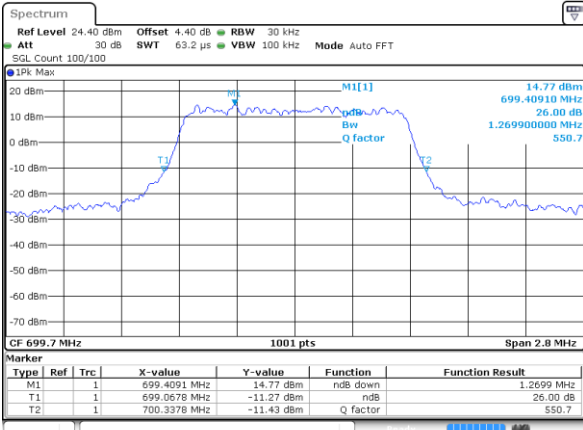

Date: 17 AUG 2017 11:42:43

Highest Channel / 20MHz / 16QAM

Date: 17 AUG 2017 11:43:04

LTE Band 12

Lowest Channel / 1.4MHz / QPSK

Date: 18 AUG 2017 09:14:10

Lowest Channel / 1.4MHz / 16QAM

Date: 18 AUG 2017 09:14:01