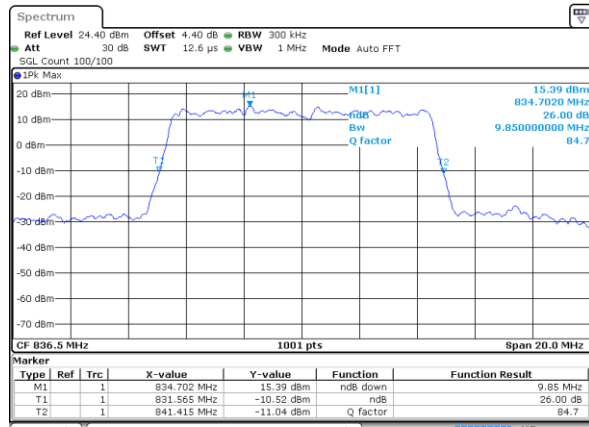

Highest Channel / 5MHz / 16QAM

Date: 17 AUG 2017 10:18:19

LTE Band 5

Lowest Channel / 10MHz / QPSK

Date: 17 AUG 2017 10:27:13

Lowest Channel / 10MHz / 16QAM

Date: 17 AUG 2017 10:27:24

Middle Channel / 10MHz / QPSK

Date: 17 AUG 2017 10:36:18

Middle Channel / 10MHz / 16QAM

Date: 17 AUG 2017 10:36:28

Highest Channel / 10MHz / QPSK

Date: 17 AUG 2017 10:38:50

Highest Channel / 10MHz / 16QAM

Date: 17 AUG 2017 10:39:01

LTE Band 7