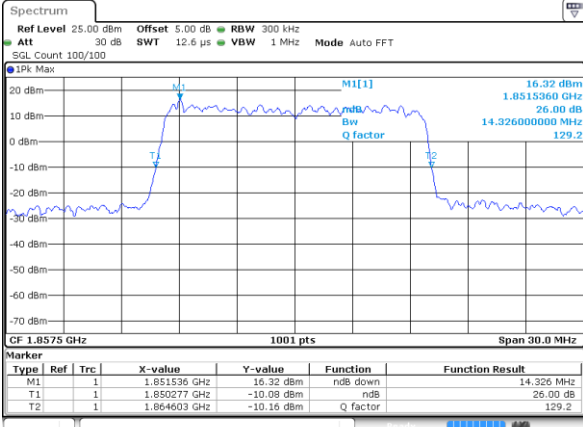

Middle Channel / 10MHz / 16QAM

Date: 17 AUG 2017 21:26:20

Highest Channel / 10MHz / QPSK

Date: 17 AUG 2017 21:27:03

Highest Channel / 10MHz / 16QAM

Date: 17 AUG 2017 21:27:24

LTE Band 25

Lowest Channel / 15MHz / QPSK