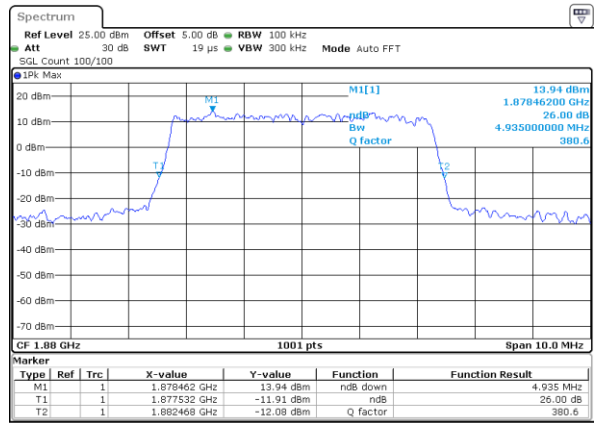

Highest Channel / 3MHz / QPSK

Date: 17 AUG 2017 20:13:42

Highest Channel / 3MHz / 16QAM

Date: 17 AUG 2017 20:14:04

LTE Band 25

Lowest Channel / 5MHz / QPSK

Date: 17 AUG 2017 20:47:24

Lowest Channel / 5MHz / 16QAM

Date: 17 AUG 2017 20:47:46

Middle Channel / 5MHz / QPSK

Date: 17 AUG 2017 21:01:33

Middle Channel / 5MHz / 16QAM

Date: 17 AUG 2017 21:01:11

Highest Channel / 5MHz / QPSK

Date: 17 AUG 2017 21:01:54

Highest Channel / 5MHz / 16QAM