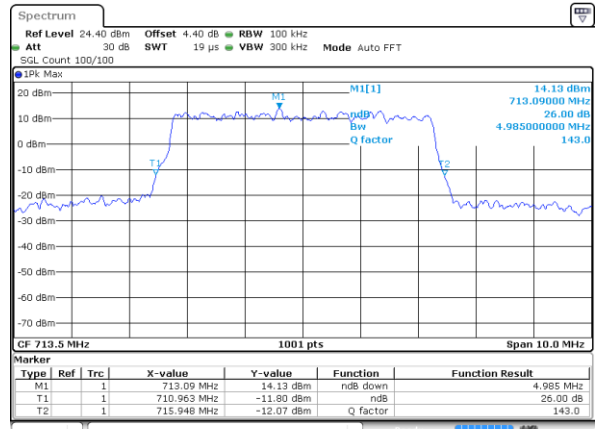

Middle Channel / 3MHz / 16QAM

Date: 18 AUG 2017 09:30:14

Highest Channel / 3MHz / QPSK

Date: 18 AUG 2017 09:29:54

Highest Channel / 3MHz / 16QAM

Date: 18 AUG 2017 09:29:45

LTE Band 12

Lowest Channel / 5MHz / QPSK

Date: 18 AUG 2017 09:46:57

Lowest Channel / 5MHz / 16QAM

Date: 18 AUG 2017 09:46:47

Middle Channel / 5MHz / QPSK

Date: 18 AUG 2017 09:46:27

Middle Channel / 5MHz / 16QAM

Date: 18 AUG 2017 09:46:37

Highest Channel / 5MHz / QPSK

Date: 18 AUG 2017 09:46:18

Highest Channel / 5MHz / 16QAM

Date: 18 AUG 2017 09:46:08

LTE Band 12

Lowest Channel / 10MHz / QPSK

Date: 18 AUG 2017 10:03:20

Lowest Channel / 10MHz / 16QAM

Date: 18 AUG 2017 10:03:10