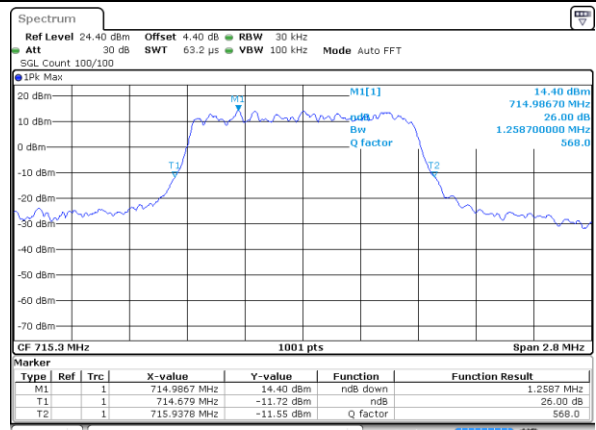

Date: 17 AUG 2017 11:42:43

Highest Channel / 20MHz / 16QAM

Date: 17 AUG 2017 11:43:04

LTE Band 12

Lowest Channel / 1.4MHz / QPSK

Date: 18 AUG 2017 09:14:10

Lowest Channel / 1.4MHz / 16QAM

Date: 18 AUG 2017 09:14:01

Middle Channel / 1.4MHz / QPSK

Date: 18 AUG 2017 09:13:41

Middle Channel / 1.4MHz / 16QAM

Date: 18 AUG 2017 09:13:51

Highest Channel / 1.4MHz / QPSK

Date: 18 AUG 2017 09:13:31

Highest Channel / 1.4MHz / 16QAM

Date: 18 AUG 2017 09:13:21

LTE Band 12

Lowest Channel / 3MHz / QPSK

Date: 18 AUG 2017 09:30:34

Lowest Channel / 3MHz / 16QAM

Date: 18 AUG 2017 09:30:24

Middle Channel / 3MHz / QPSK

Date: 18 AUG 2017 09:30:04