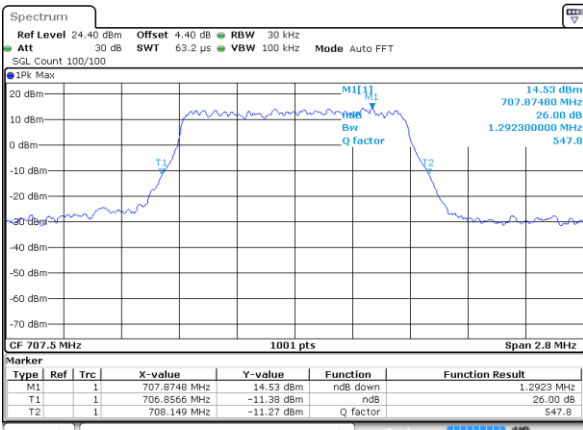

Date: 17 AUG 2017 11:42:43

Highest Channel / 20MHz / 16QAM

Date: 17 AUG 2017 11:43:04

LTE Band 12

Lowest Channel / 1.4MHz / QPSK

Date: 18 AUG 2017 09:14:10

Lowest Channel / 1.4MHz / 16QAM

Date: 18 AUG 2017 09:14:01

Middle Channel / 1.4MHz / QPSK

Date: 18 AUG 2017 09:13:41

Middle Channel / 1.4MHz / 16QAM

Date: 18 AUG 2017 09:13:51

Highest Channel / 1.4MHz / QPSK

Date: 18 AUG 2017 09:13:31

Highest Channel / 1.4MHz / 16QAM