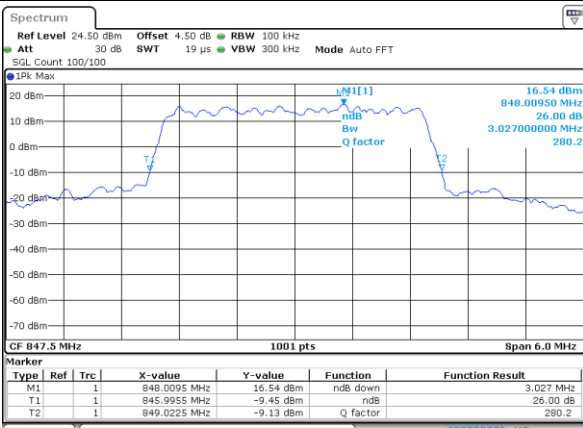

Date: 18 AUG 2017 21:49:25

Highest Channel / 1.4MHz / QPSK

Date: 18 AUG 2017 21:50:13

Highest Channel / 1.4MHz / 16QAM

Date: 18 AUG 2017 21:50:43

LTE Band 26

Lowest Channel / 3MHz / QPSK

Date: 18 AUG 2017 22:23:24

Lowest Channel / 3MHz / 16QAM

Date: 18 AUG 2017 22:25:34

Middle Channel / 3MHz / QPSK

Date: 18 AUG 2017 22:23:56

Middle Channel / 3MHz / 16QAM

Date: 18 AUG 2017 22:25:07

Highest Channel / 3MHz / QPSK

Date: 18 AUG 2017 22:24:20

Highest Channel / 3MHz / 16QAM

Date: 18 AUG 2017 22:24:45

LTE Band 26

Lowest Channel / 5MHz / QPSK

Date: 18 AUG 2017 23:04:31

Lowest Channel / 5MHz / 16QAM

Date: 18 AUG 2017 23:04:53

Middle Channel / 5MHz / QPSK