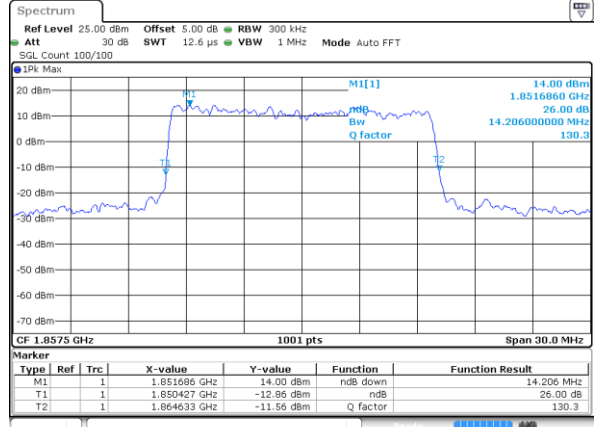

Date: 17 AUG 2017 21:02:15

LTE Band 25

Lowest Channel / 10MHz / QPSK

Date: 17 AUG 2017 21:12:33

Lowest Channel / 10MHz / 16QAM

Date: 17 AUG 2017 21:12:55

Middle Channel / 10MHz / QPSK

Date: 17 AUG 2017 21:26:42

Middle Channel / 10MHz / 16QAM

Date: 17 AUG 2017 21:26:20

Highest Channel / 10MHz / QPSK

Date: 17 AUG 2017 21:27:03

Highest Channel / 10MHz / 16QAM

Date: 17 AUG 2017 21:27:24

LTE Band 25

Lowest Channel / 15MHz / QPSK

Date: 17 AUG 2017 21:37:45

Lowest Channel / 15MHz / 16QAM

Date: 17 AUG 2017 21:38:07

Middle Channel / 15MHz / QPSK

Date: 17 AUG 2017 21:51:55

Middle Channel / 15MHz / 16QAM

Date: 17 AUG 2017 21:51:34

Highest Channel / 15MHz / QPSK