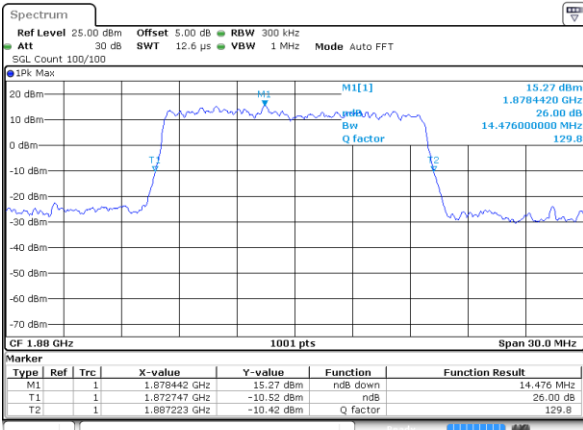

Middle Channel / 15MHz / QPSK

Date: 17 AUG 2017 21:51:55