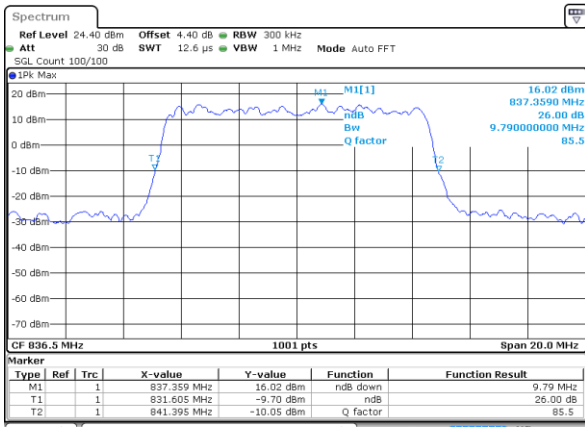

Highest Channel / 5MHz / 16QAM

Date: 17 AUG 2017 10:18:19

LTE Band 5

Lowest Channel / 10MHz / QPSK

Date: 17 AUG 2017 10:27:13

Lowest Channel / 10MHz / 16QAM

Date: 17 AUG 2017 10:27:24

Middle Channel / 10MHz / QPSK

Date: 17 AUG 2017 10:36:18

Middle Channel / 10MHz / 16QAM

Date: 17 AUG 2017 10:36:28

Highest Channel / 10MHz / QPSK

Date: 17 AUG 2017 10:38:50

Highest Channel / 10MHz / 16QAM

Date: 17 AUG 2017 10:39:01

LTE Band 7