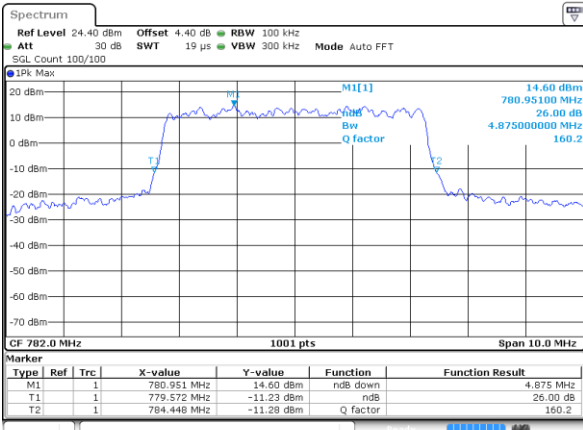

LTE Band 13

Lowest Channel / 5MHz / QPSK

Date: 18 AUG 2017 11:03:10

Lowest Channel / 5MHz / 16QAM

Date: 18 AUG 2017 11:03:20

Middle Channel / 5MHz / QPSK

Date: 18 AUG 2017 11:12:08

Middle Channel / 5MHz / 16QAM

Date: 18 AUG 2017 11:12:18

Highest Channel / 5MHz / QPSK

Date: 18 AUG 2017 11:14:46

Highest Channel / 5MHz / 16QAM

Date: 18 AUG 2017 11:14:36

LTE Band 13

Middle Channel / 10MHz / QPSK

Date: 18 AUG 2017 11:25:32