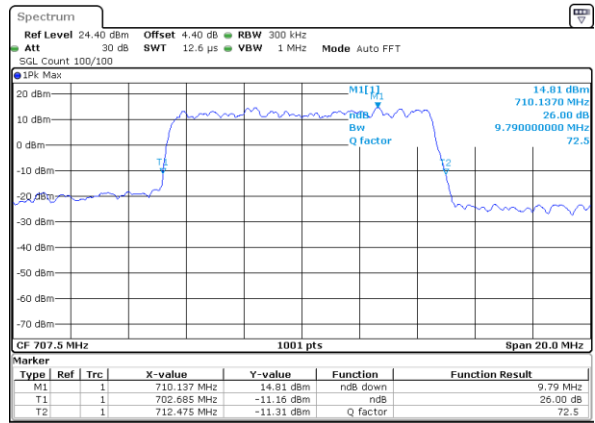

Middle Channel / 10MHz / 16QAM

Date: 18 AUG 2017 10:21:44