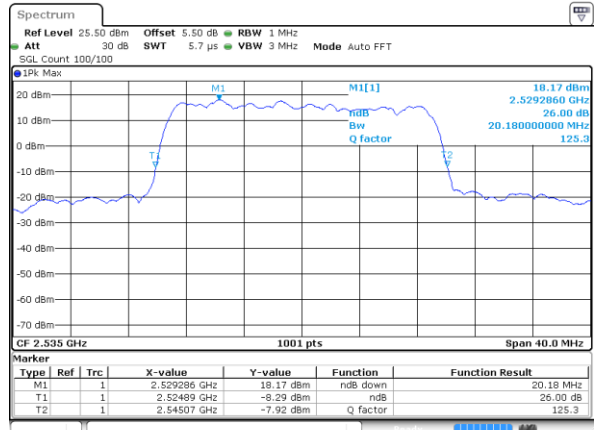

Middle Channel / 15MHz / 16QAM

Date: 17 AUG 2017 11:25:19

Highest Channel / 15MHz / QPSK

Date: 17 AUG 2017 11:26:01

Highest Channel / 15MHz / 16QAM

Date: 17 AUG 2017 11:26:25

LTE Band 7

Lowest Channel / 20MHz / QPSK

Date: 17 AUG 2017 11:41:13

Lowest Channel / 20MHz / 16QAM

Date: 17 AUG 2017 11:41:38

Middle Channel / 20MHz / QPSK

Date: 17 AUG 2017 11:42:23

Middle Channel / 20MHz / 16QAM

Date: 17 AUG 2017 11:41:59

Highest Channel / 20MHz / QPSK

Date: 17 AUG 2017 11:42:43

Highest Channel / 20MHz / 16QAM

Date: 17 AUG 2017 11:43:04

LTE Band 12

Lowest Channel / 1.4MHz / QPSK

Date: 18 AUG 2017 09:14:10

Lowest Channel / 1.4MHz / 16QAM

Date: 18 AUG 2017 09:14:01