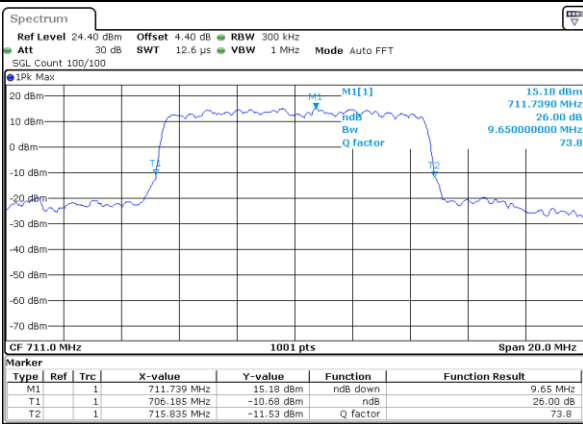

Middle Channel / 10MHz / QPSK

Date: 18 AUG 2017 10:21:32

Middle Channel / 10MHz / 16QAM

Date: 18 AUG 2017 10:21:44

Highest Channel / 10MHz / QPSK

Date: 18 AUG 2017 10:02:41

Highest Channel / 10MHz / 16QAM

Date: 18 AUG 2017 10:02:31

LTE Band 13

Lowest Channel / 5MHz / QPSK

Date: 18 AUG 2017 11:03:10

Lowest Channel / 5MHz / 16QAM

Date: 18 AUG 2017 11:03:20

Middle Channel / 5MHz / QPSK

Date: 18 AUG 2017 11:12:08

Middle Channel / 5MHz / 16QAM