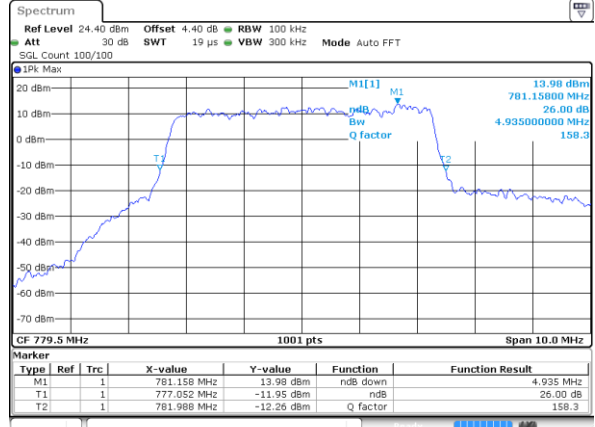

Date: 18 AUG 2017 09:46:18

Highest Channel / 5MHz / 16QAM

Date: 18 AUG 2017 09:46:08

LTE Band 12

Lowest Channel / 10MHz / QPSK

Date: 18 AUG 2017 10:03:20

Lowest Channel / 10MHz / 16QAM

Date: 18 AUG 2017 10:03:10

Middle Channel / 10MHz / QPSK

Date: 18 AUG 2017 10:21:32

Middle Channel / 10MHz / 16QAM

Date: 18 AUG 2017 10:21:44

Highest Channel / 10MHz / QPSK

Date: 18 AUG 2017 10:02:41

Highest Channel / 10MHz / 16QAM

Date: 18 AUG 2017 10:02:31

LTE Band 13

Lowest Channel / 5MHz / QPSK

Date: 18 AUG 2017 11:03:10

Lowest Channel / 5MHz / 16QAM

Date: 18 AUG 2017 11:03:20

Middle Channel / 5MHz / QPSK

Date: 18 AUG 2017 11:12:08

Middle Channel / 5MHz / 16QAM