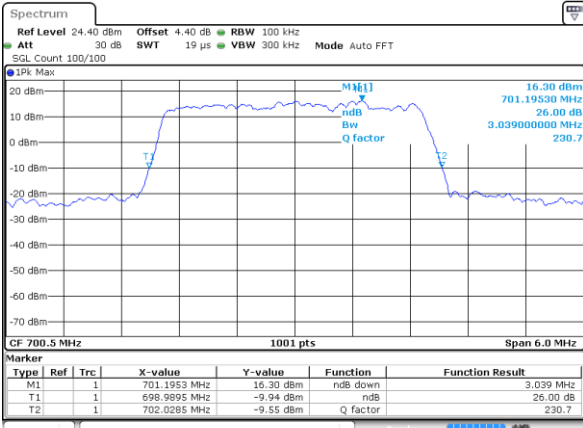

LTE Band 12

Lowest Channel / 3MHz / QPSK

Date: 18 AUG 2017 09:30:34