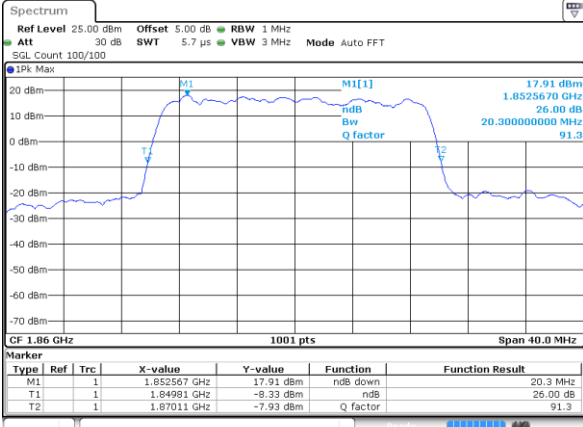

Date: 17 AUG 2017 21:52:16

Highest Channel / 15MHz / 16QAM

Date: 17 AUG 2017 21:52:38

LTE Band 25

Lowest Channel / 20MHz / QPSK

Date: 17 AUG 2017 22:02:57

Lowest Channel / 20MHz / 16QAM

Date: 17 AUG 2017 22:03:18