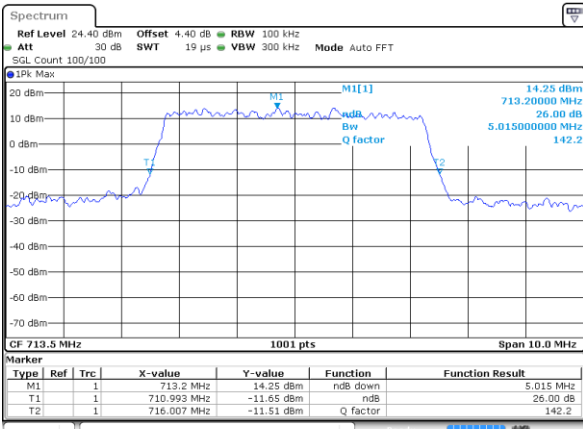

Date: 18 AUG 2017 09:46:57

Lowest Channel / 5MHz / 16QAM

Date: 18 AUG 2017 09:46:47

Middle Channel / 5MHz / QPSK

Date: 18 AUG 2017 09:46:27

Middle Channel / 5MHz / 16QAM

Date: 18 AUG 2017 09:46:37

Highest Channel / 5MHz / QPSK

Date: 18 AUG 2017 09:46:18

Highest Channel / 5MHz / 16QAM

Date: 18 AUG 2017 09:46:08

LTE Band 12

Lowest Channel / 10MHz / QPSK

Date: 18 AUG 2017 10:03:20

Lowest Channel / 10MHz / 16QAM

Date: 18 AUG 2017 10:03:10