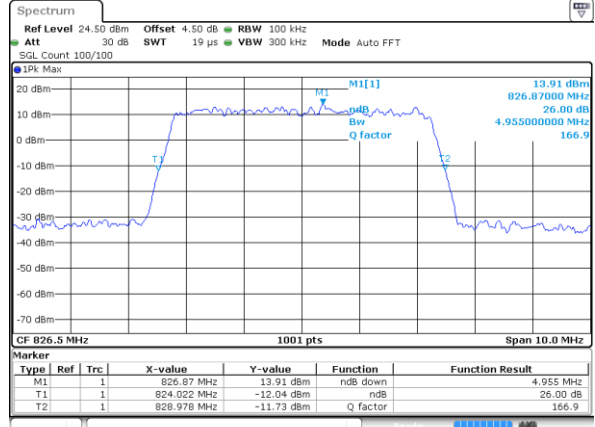

Highest Channel / 3MHz / 16QAM

Date: 18 AUG 2017 22:24:45

LTE Band 26

Lowest Channel / 5MHz / QPSK

Date: 18 AUG 2017 23:04:31

Lowest Channel / 5MHz / 16QAM

Date: 18 AUG 2017 23:04:53

Middle Channel / 5MHz / QPSK

Date: 18 AUG 2017 23:06:20

Middle Channel / 5MHz / 16QAM

Date: 18 AUG 2017 23:05:55

Highest Channel / 5MHz / QPSK

Date: 18 AUG 2017 23:06:43

Highest Channel / 5MHz / 16QAM

Date: 18 AUG 2017 23:07:13