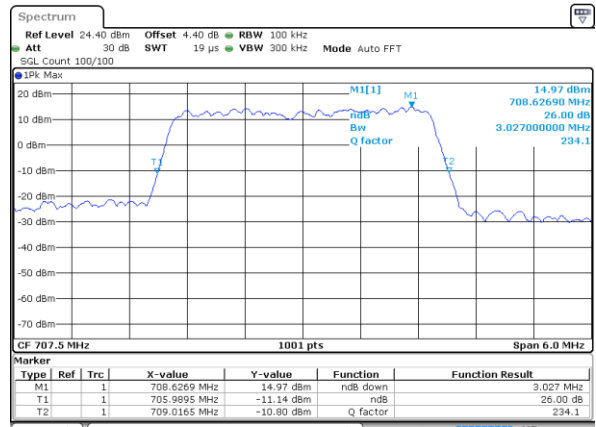

Middle Channel / 1.4MHz / QPSK

Date: 18 AUG 2017 09:13:41

Middle Channel / 1.4MHz / 16QAM

Date: 18 AUG 2017 09:13:51

Highest Channel / 1.4MHz / QPSK

Date: 18 AUG 2017 09:13:31

Highest Channel / 1.4MHz / 16QAM

Date: 18 AUG 2017 09:13:21

LTE Band 12

Lowest Channel / 3MHz / QPSK

Date: 18 AUG 2017 09:30:34

Lowest Channel / 3MHz / 16QAM

Date: 18 AUG 2017 09:30:24

Middle Channel / 3MHz / QPSK

Date: 18 AUG 2017 09:30:04

Middle Channel / 3MHz / 16QAM

Date: 18 AUG 2017 09:30:14

Highest Channel / 3MHz / QPSK

Date: 18 AUG 2017 09:29:54

Highest Channel / 3MHz / 16QAM

Date: 18 AUG 2017 09:29:45

LTE Band 12

Lowest Channel / 5MHz / QPSK