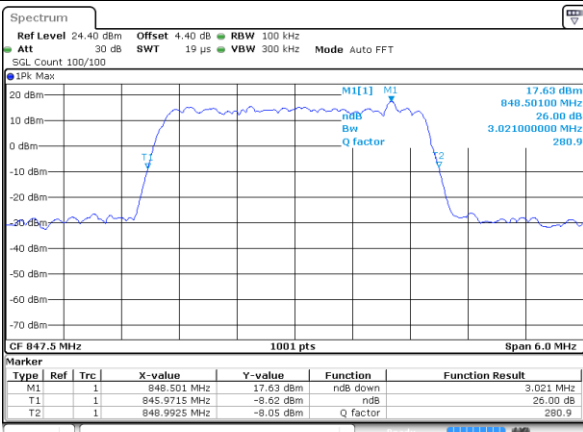

LTE Band 5

Lowest Channel / 3MHz / QPSK

Date: 17 AUG 2017 09:45:46

Lowest Channel / 3MHz / 16QAM

Date: 17 AUG 2017 09:45:56

Middle Channel / 3MHz / QPSK

Date: 17 AUG 2017 09:54:51

Middle Channel / 3MHz / 16QAM

Date: 17 AUG 2017 09:55:02

Highest Channel / 3MHz / QPSK

Date: 17 AUG 2017 09:57:25

Highest Channel / 3MHz / 16QAM

Date: 17 AUG 2017 09:57:36

LTE Band 5

Lowest Channel / 5MHz / QPSK

Date: 17 AUG 2017 10:06:30