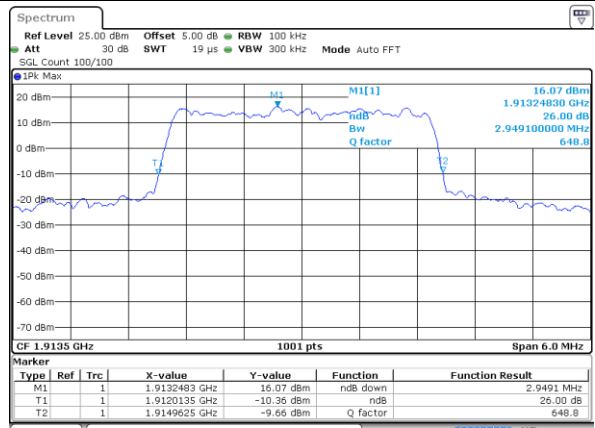

Date: 17 AUG 2017 19:52:26

Middle Channel / 1.4MHz / 16QAM

Date: 17 AUG 2017 19:52:48

Highest Channel / 1.4MHz / QPSK

Date: 17 AUG 2017 19:56:17

Highest Channel / 1.4MHz / 16QAM

Date: 17 AUG 2017 19:56:38

LTE Band 25

Lowest Channel / 3MHz / QPSK

Date: 17 AUG 2017 20:11:34

Lowest Channel / 3MHz / 16QAM

Date: 17 AUG 2017 20:11:56

Middle Channel / 3MHz / QPSK

Date: 17 AUG 2017 20:13:21

Middle Channel / 3MHz / 16QAM

Date: 17 AUG 2017 20:13:00

Highest Channel / 3MHz / QPSK

Date: 17 AUG 2017 20:13:42

Highest Channel / 3MHz / 16QAM

Date: 17 AUG 2017 20:14:04

LTE Band 25

Lowest Channel / 5MHz / QPSK

Date: 17 AUG 2017 20:47:24

Lowest Channel / 5MHz / 16QAM