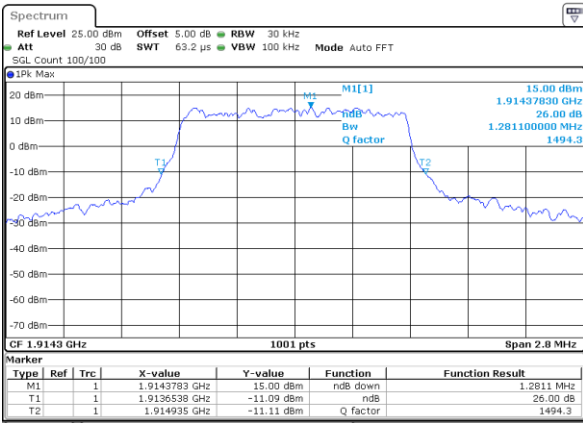

Date: 18 AUG 2017 11:12:18

Highest Channel / 5MHz / QPSK

Date: 18 AUG 2017 11:14:46

Highest Channel / 5MHz / 16QAM

Date: 18 AUG 2017 11:14:36

LTE Band 13

Middle Channel / 10MHz / QPSK

Date: 18 AUG 2017 11:25:32

Middle Channel / 10MHz / 16QAM

Date: 18 AUG 2017 11:25:22

LTE Band 25

Lowest Channel / 1.4MHz / QPSK

Date: 17 AUG 2017 19:38:02

Lowest Channel / 1.4MHz / 16QAM

Date: 17 AUG 2017 19:38:24

Middle Channel / 1.4MHz / QPSK

Date: 17 AUG 2017 19:52:26

Middle Channel / 1.4MHz / 16QAM

Date: 17 AUG 2017 19:52:48

Highest Channel / 1.4MHz / QPSK

Date: 17 AUG 2017 19:56:17

Highest Channel / 1.4MHz / 16QAM

Date: 17 AUG 2017 19:56:38

LTE Band 25