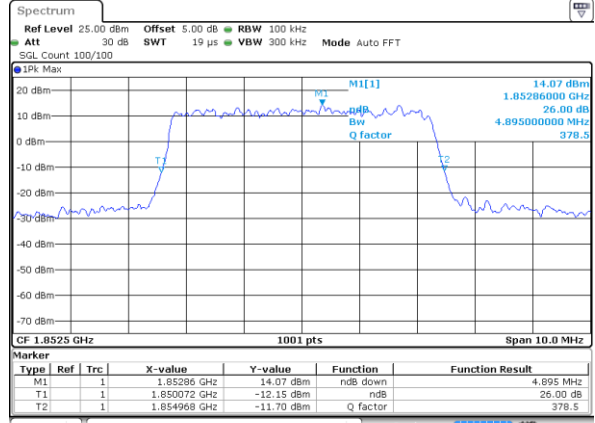

Highest Channel / 3MHz / QPSK

Date: 17 AUG 2017 20:13:42

Highest Channel / 3MHz / 16QAM

Date: 17 AUG 2017 20:14:04

LTE Band 25

Lowest Channel / 5MHz / QPSK

Date: 17 AUG 2017 20:47:24

Lowest Channel / 5MHz / 16QAM

Date: 17 AUG 2017 20:47:46

Middle Channel / 5MHz / QPSK

Date: 17 AUG 2017 21:01:33

Middle Channel / 5MHz / 16QAM

Date: 17 AUG 2017 21:01:11

Highest Channel / 5MHz / QPSK

Date: 17 AUG 2017 21:01:54

Highest Channel / 5MHz / 16QAM