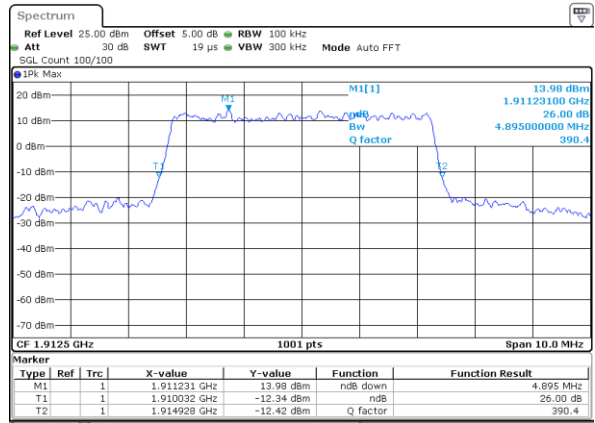

Highest Channel / 3MHz / QPSK

Date: 17 AUG 2017 20:13:42

Highest Channel / 3MHz / 16QAM

Date: 17 AUG 2017 20:14:04

LTE Band 25

Lowest Channel / 5MHz / QPSK

Date: 17 AUG 2017 20:47:24

Lowest Channel / 5MHz / 16QAM

Date: 17 AUG 2017 20:47:46

Middle Channel / 5MHz / QPSK

Date: 17 AUG 2017 21:01:33

Middle Channel / 5MHz / 16QAM

Date: 17 AUG 2017 21:01:11

Highest Channel / 5MHz / QPSK

Date: 17 AUG 2017 21:01:54

Highest Channel / 5MHz / 16QAM

Date: 17 AUG 2017 21:02:15

LTE Band 25

Lowest Channel / 10MHz / QPSK

Date: 17 AUG 2017 21:12:33

Lowest Channel / 10MHz / 16QAM

Date: 17 AUG 2017 21:12:55

Middle Channel / 10MHz / QPSK

Date: 17 AUG 2017 21:26:42