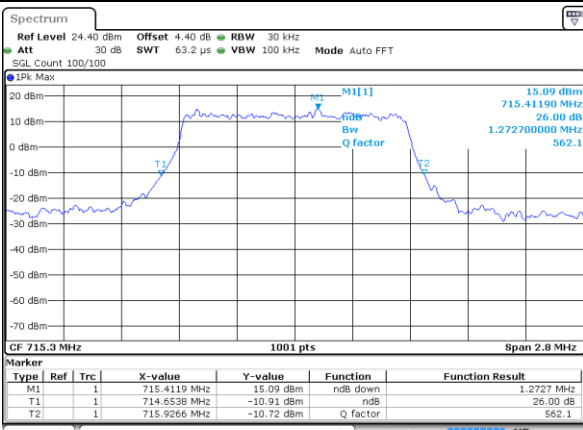

Date: 17 AUG 2017 11:42:43

Highest Channel / 20MHz / 16QAM

Date: 17 AUG 2017 11:43:04

LTE Band 12

Lowest Channel / 1.4MHz / QPSK

Date: 18 AUG 2017 09:14:10

Lowest Channel / 1.4MHz / 16QAM

Date: 18 AUG 2017 09:14:01

Middle Channel / 1.4MHz / QPSK

Date: 18 AUG 2017 09:13:41

Middle Channel / 1.4MHz / 16QAM

Date: 18 AUG 2017 09:13:51

Highest Channel / 1.4MHz / QPSK

Date: 18 AUG 2017 09:13:31

Highest Channel / 1.4MHz / 16QAM

Date: 18 AUG 2017 09:13:21

LTE Band 12

Lowest Channel / 3MHz / QPSK

Date: 18 AUG 2017 09:30:34

Lowest Channel / 3MHz / 16QAM

Date: 18 AUG 2017 09:30:24

Middle Channel / 3MHz / QPSK

Date: 18 AUG 2017 09:30:04