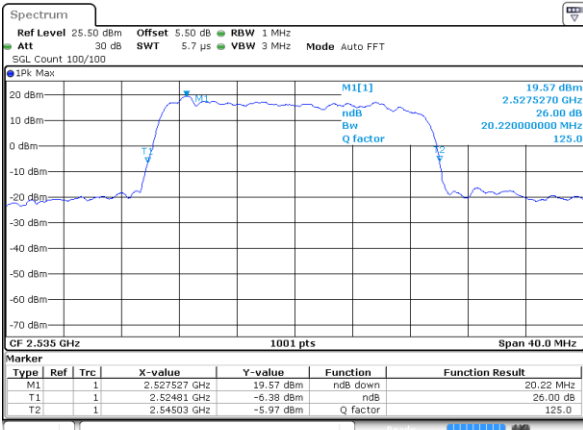

Middle Channel / 20MHz / QPSK

Date: 17 AUG 2017 11:42:23