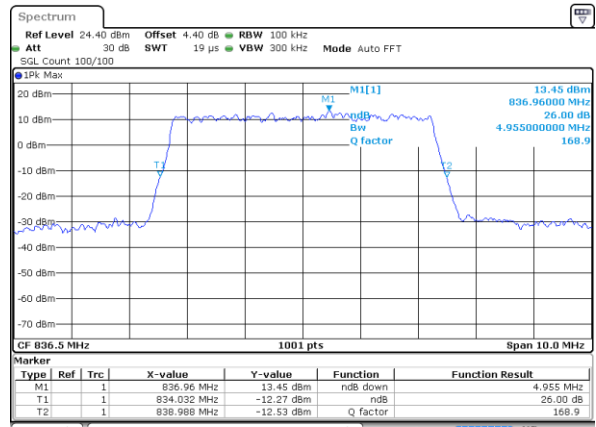

Date: 17 AUG 2017 09:55:02

Highest Channel / 3MHz / QPSK

Date: 17 AUG 2017 09:57:25

Highest Channel / 3MHz / 16QAM

Date: 17 AUG 2017 09:57:36

LTE Band 5

Lowest Channel / 5MHz / QPSK

Date: 17 AUG 2017 10:06:30

Lowest Channel / 5MHz / 16QAM

Date: 17 AUG 2017 10:06:41

Middle Channel / 5MHz / QPSK

Date: 17 AUG 2017 10:15:35

Middle Channel / 5MHz / 16QAM

Date: 17 AUG 2017 10:15:46

Highest Channel / 5MHz / QPSK

Date: 17 AUG 2017 10:18:08

Highest Channel / 5MHz / 16QAM

Date: 17 AUG 2017 10:18:19

LTE Band 5

Lowest Channel / 10MHz / QPSK

Date: 17 AUG 2017 10:27:13

Lowest Channel / 10MHz / 16QAM

Date: 17 AUG 2017 10:27:24

Middle Channel / 10MHz / QPSK