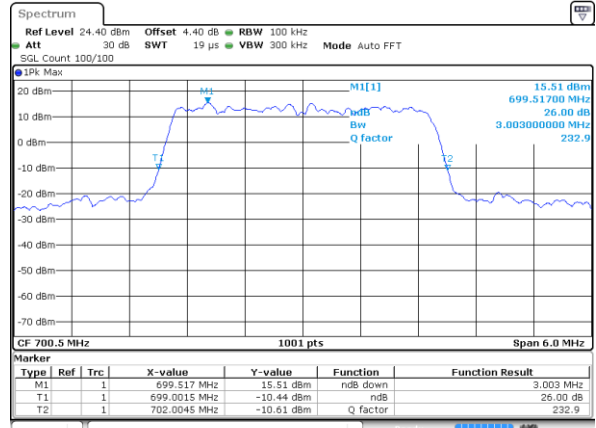

Date: 18 AUG 2017 09:13:21

LTE Band 12

Lowest Channel / 3MHz / QPSK

Date: 18 AUG 2017 09:30:34

Lowest Channel / 3MHz / 16QAM

Date: 18 AUG 2017 09:30:24

Middle Channel / 3MHz / QPSK

Date: 18 AUG 2017 09:30:04

Middle Channel / 3MHz / 16QAM

Date: 18 AUG 2017 09:30:14

Highest Channel / 3MHz / QPSK

Date: 18 AUG 2017 09:29:54

Highest Channel / 3MHz / 16QAM

Date: 18 AUG 2017 09:29:45

LTE Band 12

Lowest Channel / 5MHz / QPSK