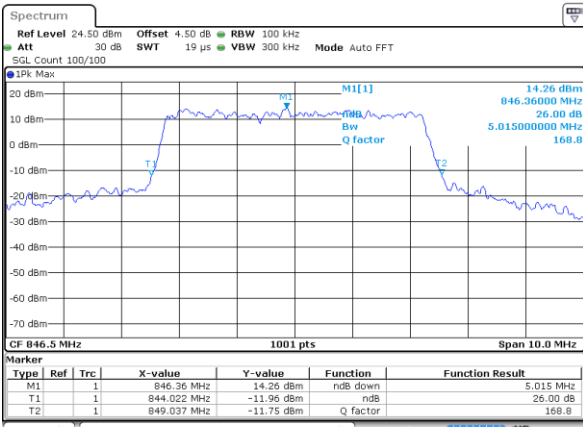

Date: 18 AUG 2017 21:49:25

Highest Channel / 1.4MHz / QPSK

Date: 18 AUG 2017 21:50:13

Highest Channel / 1.4MHz / 16QAM

Date: 18 AUG 2017 21:50:43

LTE Band 26

Lowest Channel / 3MHz / QPSK

Date: 18 AUG 2017 22:23:24

Highest Channel / 3MHz / 16QAM

Date: 18 AUG 2017 22:24:45

LTE Band 26

Lowest Channel / 5MHz / QPSK

Date: 18 AUG 2017 23:04:31

Lowest Channel / 5MHz / 16QAM

Date: 18 AUG 2017 23:04:53

Middle Channel / 5MHz / QPSK

Date: 18 AUG 2017 23:06:20

Middle Channel / 5MHz / 16QAM

Date: 18 AUG 2017 23:05:55

Highest Channel / 5MHz / QPSK

Date: 18 AUG 2017 23:06:43

Highest Channel / 5MHz / 16QAM

Date: 18 AUG 2017 23:07:13