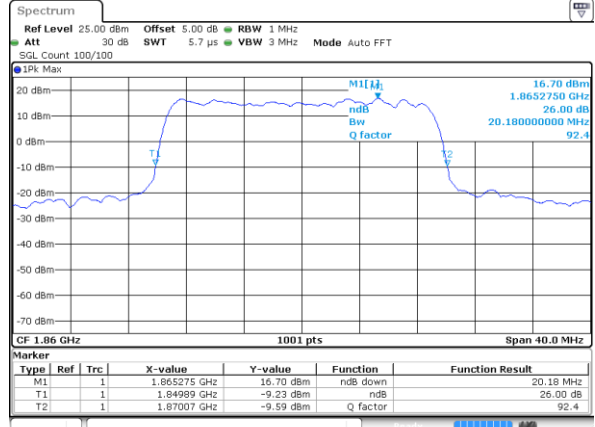

Date: 17 AUG 2017 21:37:45

Lowest Channel / 15MHz / 16QAM

Date: 17 AUG 2017 21:38:07

Middle Channel / 15MHz / QPSK

Date: 17 AUG 2017 21:51:55

Middle Channel / 15MHz / 16QAM

Date: 17 AUG 2017 21:51:34

Highest Channel / 15MHz / QPSK

Date: 17 AUG 2017 21:52:16

Highest Channel / 15MHz / 16QAM

Date: 17 AUG 2017 21:52:38

LTE Band 25

Lowest Channel / 20MHz / QPSK

Date: 17 AUG 2017 22:02:57

Lowest Channel / 20MHz / 16QAM

Date: 17 AUG 2017 22:03:18

Middle Channel / 20MHz / QPSK

Date: 17 AUG 2017 22:17:06

Middle Channel / 20MHz / 16QAM

Date: 17 AUG 2017 22:16:45

Highest Channel / 20MHz / QPSK

Date: 17 AUG 2017 22:17:27

Highest Channel / 20MHz / 16QAM

Date: 17 AUG 2017 22:17:49