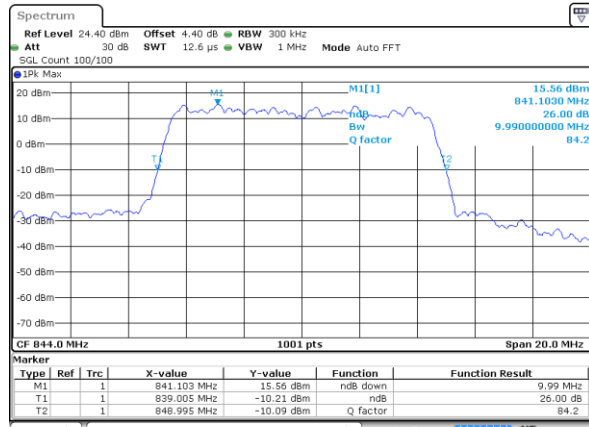

Highest Channel / 5MHz / 16QAM

Date: 17 AUG 2017 10:18:19

LTE Band 5

Lowest Channel / 10MHz / QPSK

Date: 17 AUG 2017 10:27:13

Lowest Channel / 10MHz / 16QAM

Date: 17 AUG 2017 10:27:24

Middle Channel / 10MHz / QPSK

Date: 17 AUG 2017 10:36:18

Middle Channel / 10MHz / 16QAM

Date: 17 AUG 2017 10:36:28

Highest Channel / 10MHz / QPSK

Date: 17 AUG 2017 10:38:50

Highest Channel / 10MHz / 16QAM

Date: 17 AUG 2017 10:39:01

LTE Band 7