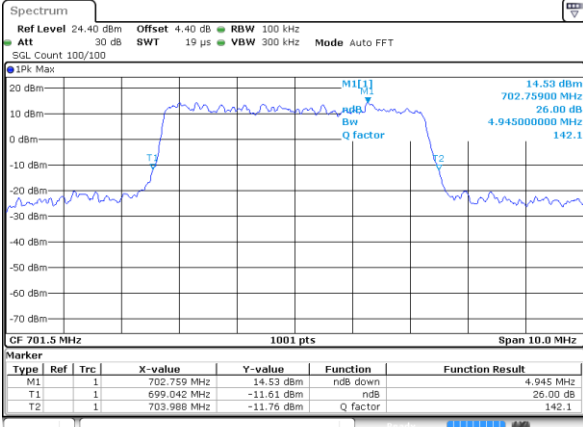

Middle Channel / 3MHz / 16QAM

Date: 18 AUG 2017 09:30:14

Highest Channel / 3MHz / QPSK

Date: 18 AUG 2017 09:29:54

Highest Channel / 3MHz / 16QAM

Date: 18 AUG 2017 09:29:45

LTE Band 12

Lowest Channel / 5MHz / QPSK