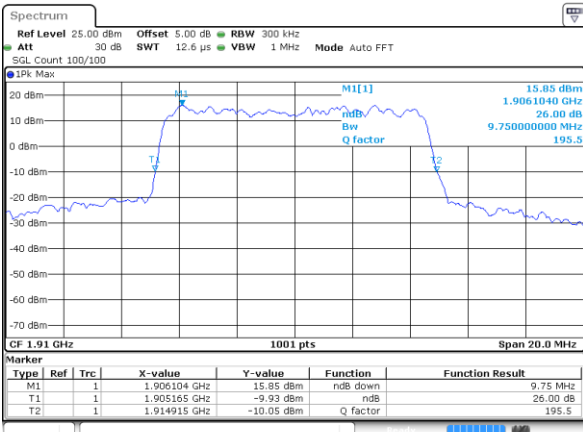

Date: 17 AUG 2017 21:02:15

LTE Band 25

Lowest Channel / 10MHz / QPSK

Date: 17 AUG 2017 21:12:33

Lowest Channel / 10MHz / 16QAM

Date: 17 AUG 2017 21:12:55

Middle Channel / 10MHz / QPSK

Date: 17 AUG 2017 21:26:42

Middle Channel / 10MHz / 16QAM

Date: 17 AUG 2017 21:26:20

Highest Channel / 10MHz / QPSK

Date: 17 AUG 2017 21:27:03

Highest Channel / 10MHz / 16QAM

Date: 17 AUG 2017 21:27:24

LTE Band 25

Lowest Channel / 15MHz / QPSK