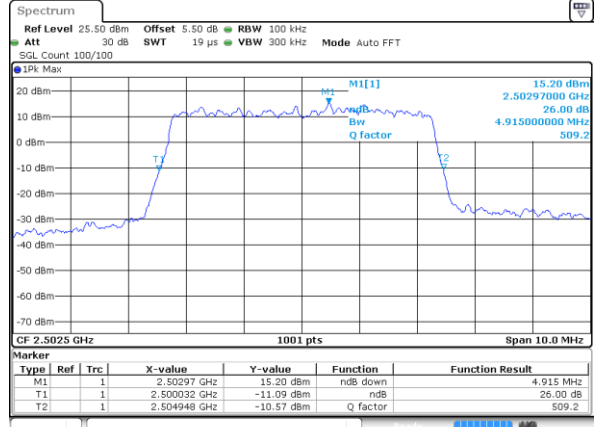

Lowest Channel / 5MHz / 16QAM

Date: 17 AUG 2017 10:54:17