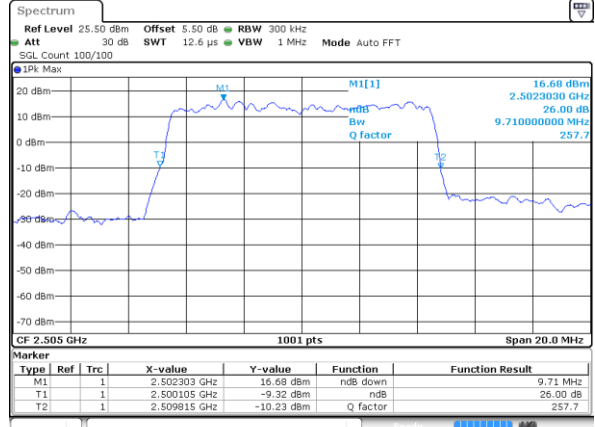

Highest Channel / 5MHz / QPSK

Date: 17 AUG 2017 10:55:21

Highest Channel / 5MHz / 16QAM

Date: 17 AUG 2017 10:55:41

LTE Band 7

Lowest Channel / 10MHz / QPSK

Date: 17 AUG 2017 11:05:10

Lowest Channel / 10MHz / 16QAM