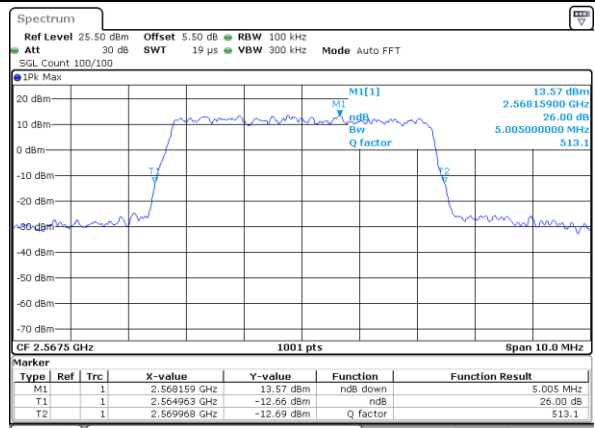

Date: 17 AUG 2017 10:36:18

Middle Channel / 10MHz / 16QAM

Date: 17 AUG 2017 10:36:28

Highest Channel / 10MHz / QPSK

Date: 17 AUG 2017 10:38:50

Highest Channel / 10MHz / 16QAM

Date: 17 AUG 2017 10:39:01

LTE Band 7

Lowest Channel / 5MHz / QPSK

Date: 17 AUG 2017 10:53:54

Lowest Channel / 5MHz / 16QAM

Date: 17 AUG 2017 10:54:17

Middle Channel / 5MHz / QPSK

Date: 17 AUG 2017 10:55:00

Middle Channel / 5MHz / 16QAM

Date: 17 AUG 2017 10:54:38

Highest Channel / 5MHz / QPSK

Date: 17 AUG 2017 10:55:21

Highest Channel / 5MHz / 16QAM

Date: 17 AUG 2017 10:55:41

LTE Band 7

Lowest Channel / 10MHz / QPSK

Date: 17 AUG 2017 11:05:10

Lowest Channel / 10MHz / 16QAM