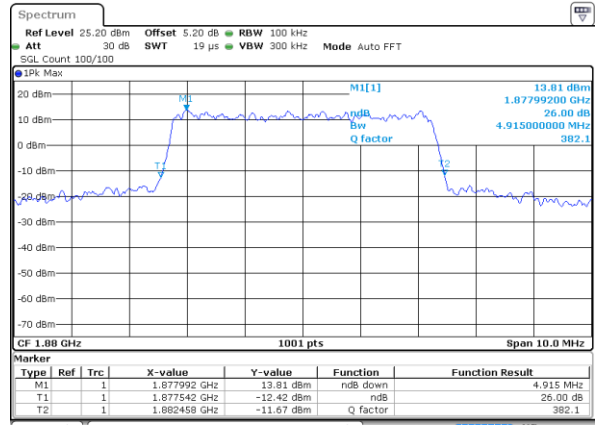

Date: 17 AUG 2017 19:14:06

Highest Channel / 1.4MHz / QPSK

Date: 17 AUG 2017 19:16:25

Highest Channel / 1.4MHz / 16QAM

Date: 17 AUG 2017 19:16:35

LTE Band 2

Lowest Channel / 3MHz / QPSK

Date: 17 AUG 2017 19:33:45

Lowest Channel / 3MHz / 16QAM

Date: 17 AUG 2017 19:33:55

Middle Channel / 3MHz / QPSK

Date: 17 AUG 2017 19:40:44

Middle Channel / 3MHz / 16QAM

Date: 17 AUG 2017 19:40:54

Highest Channel / 3MHz / QPSK

Date: 17 AUG 2017 19:43:13

Highest Channel / 3MHz / 16QAM

Date: 17 AUG 2017 19:43:23

LTE Band 2

Lowest Channel / 5MHz / QPSK

Date: 17 AUG 2017 19:50:12

Lowest Channel / 5MHz / 16QAM

Date: 17 AUG 2017 19:50:22

Middle Channel / 5MHz / QPSK

Date: 17 AUG 2017 19:57:11

Middle Channel / 5MHz / 16QAM

Date: 17 AUG 2017 19:57:21

Highest Channel / 5MHz / QPSK

Date: 17 AUG 2017 19:59:40

Highest Channel / 5MHz / 16QAM

Date: 17 AUG 2017 19:59:50

LTE Band 2