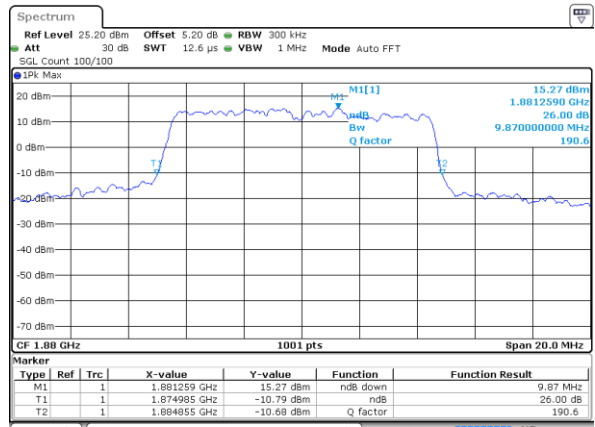

Date: 17 AUG 2017 19:57:11

Middle Channel / 5MHz / 16QAM

Date: 17 AUG 2017 19:57:21

Highest Channel / 5MHz / QPSK

Date: 17 AUG 2017 19:59:40

Highest Channel / 5MHz / 16QAM

Date: 17 AUG 2017 19:59:50

LTE Band 2

Lowest Channel / 10MHz / QPSK

Date: 17 AUG 2017 20:06:39

Lowest Channel / 10MHz / 16QAM

Date: 17 AUG 2017 20:06:49

Middle Channel / 10MHz / QPSK

Date: 17 AUG 2017 20:13:38

Middle Channel / 10MHz / 16QAM

Date: 17 AUG 2017 20:13:48

Highest Channel / 10MHz / QPSK

Date: 17 AUG 2017 20:16:07

Highest Channel / 10MHz / 16QAM

Date: 17 AUG 2017 20:16:17

LTE Band 2

Lowest Channel / 15MHz / QPSK

Date: 17 AUG 2017 20:23:06

Lowest Channel / 15MHz / 16QAM