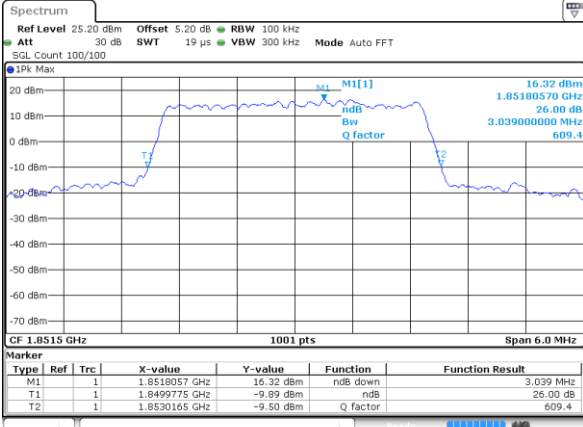

Date: 17 AUG 2017 19:14:06

Highest Channel / 1.4MHz / QPSK

Date: 17 AUG 2017 19:16:25

Highest Channel / 1.4MHz / 16QAM

Date: 17 AUG 2017 19:16:35

LTE Band 2

Lowest Channel / 3MHz / QPSK

Date: 17 AUG 2017 19:33:45