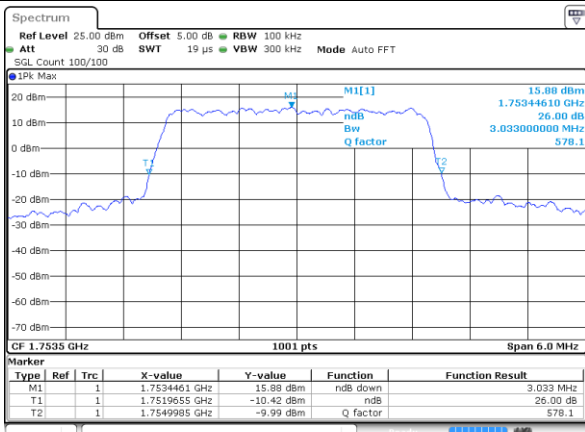

Date: 16 AUG 2017 20:10:37

Highest Channel / 1.4MHz / 16QAM

Date: 16 AUG 2017 20:10:47

LTE Band 4

Lowest Channel / 3MHz / QPSK

Date: 16 AUG 2017 20:17:42

Lowest Channel / 3MHz / 16QAM

Date: 16 AUG 2017 20:17:53

Middle Channel / 3MHz / QPSK

Date: 16 AUG 2017 20:24:47

Middle Channel / 3MHz / 16QAM

Date: 16 AUG 2017 20:24:58

Highest Channel / 3MHz / QPSK

Date: 16 AUG 2017 20:27:21

Highest Channel / 3MHz / 16QAM

Date: 16 AUG 2017 20:27:31

LTE Band 4

Lowest Channel / 5MHz / QPSK

Date: 16 AUG 2017 20:34:28

Lowest Channel / 5MHz / 16QAM

Date: 16 AUG 2017 20:34:38

Middle Channel / 5MHz / QPSK

Date: 16 AUG 2017 20:41:34

Middle Channel / 5MHz / 16QAM