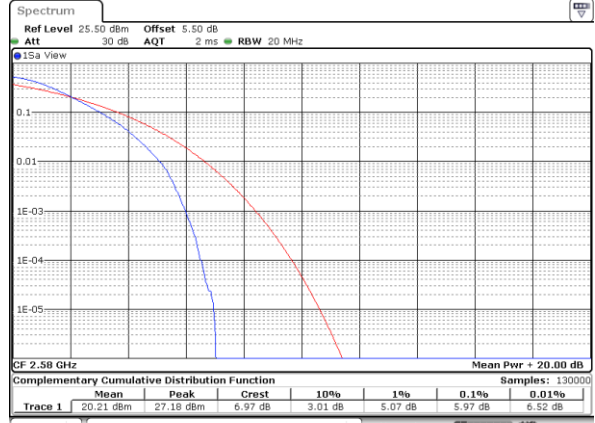

Date: 18 AUG 2017 23:45:22

Highest Channel / 1RB

Date: 18 AUG 2017 23:43:51

Highest Channel / Full RB

Date: 18 AUG 2017 23:44:41

LTE Band 38 / 20MHz / QPSK

Lowest Channel / 1RB

Date: 18 AUG 2017 14:49:35

Lowest Channel / Full RB

Date: 18 AUG 2017 14:52:00

Middle Channel / 1RB

Date: 18 AUG 2017 14:53:52

Middle Channel / Full RB

Date: 18 AUG 2017 14:52:17

Highest Channel / 1RB

Date: 18 AUG 2017 14:54:31