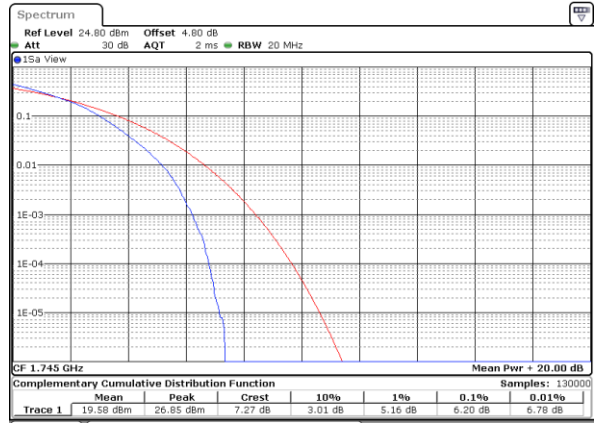

Middle Channel / Full RB

Date: 21 AUG 2017 14:27:14

Highest Channel / 1RB

Date: 21 AUG 2017 14:55:14

Highest Channel / Full RB

Date: 21 AUG 2017 14:38:28

LTE Band 66 / 20MHz / 16QAM

Lowest Channel / 1RB

Date: 21 AUG 2017 14:23:50

Lowest Channel / Full RB

Date: 21 AUG 2017 14:21:30

Middle Channel / 1RB

Date: 21 AUG 2017 14:36:54

Middle Channel / Full RB

Date: 21 AUG 2017 14:27:45

Highest Channel / 1RB

Date: 21 AUG 2017 14:55:25

Highest Channel / Full RB

Date: 21 AUG 2017 14:39:01

26dB Bandwidth

Mode	LTE Band 2 : 26dB BW(MHz)											
	1.4MHz		3MHz		5MHz		10MHz		15MHz		20MHz	
Mod.	QPSK	16QAM	QPSK	16QAM	QPSK	16QAM	QPSK	16QAM	QPSK	16QAM	QPSK	16QAM
Lowest CH	1.256	1.298	3.039	3.051	5.005	4.895	9.99	9.93	14.535	14.326	20.42	20.34
Middle CH	1.264	1.256	3.027	3.015	4.965	4.915	9.63	9.87	14.266	14.416	20.30	20.18
Highest CH	1.284	1.326	3.015	2.991	4.945	4.995	9.69	9.87	14.386	14.326	20.30	20.26

Mode	LTE Band 4 : 26dB BW(MHz)											
	1.4MHz		3MHz		5MHz		10MHz		15MHz		20MHz	
Mod.	QPSK	16QAM	QPSK	16QAM	QPSK	16QAM	QPSK	16QAM	QPSK	16QAM	QPSK	16QAM
Lowest CH	1.281	1.287	3.003	2.967	4.965	4.885	9.83	9.89	14.476	14.206	20.26	20.22
Middle CH	1.228	1.276	2.979	2.997	4.945	4.925	9.87	9.75	14.446	14.356	20.18	20.22
Highest CH	1.287	1.295	3.033	3.039	4.925	4.895	9.89	9.81	14.326	14.416	20.22	20.18