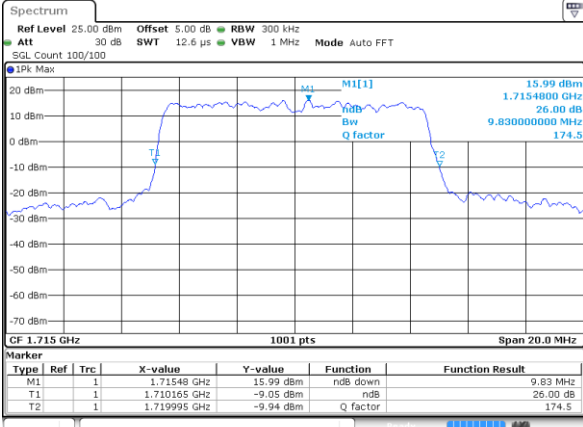

LTE Band 4

Lowest Channel / 5MHz / QPSK

Date: 16 AUG 2017 20:34:28

Lowest Channel / 5MHz / 16QAM

Date: 16 AUG 2017 20:34:38

Middle Channel / 5MHz / QPSK

Date: 16 AUG 2017 20:41:34

Middle Channel / 5MHz / 16QAM

Date: 16 AUG 2017 20:41:44

Highest Channel / 5MHz / QPSK

Date: 16 AUG 2017 20:44:07

Highest Channel / 5MHz / 16QAM

Date: 16 AUG 2017 20:44:18

LTE Band 4

Lowest Channel / 10MHz / QPSK

Date: 16 AUG 2017 22:23:02

Lowest Channel / 10MHz / 16QAM

Date: 16 AUG 2017 22:23:13

Middle Channel / 10MHz / QPSK

Date: 16 AUG 2017 22:30:08

Middle Channel / 10MHz / 16QAM

Date: 16 AUG 2017 22:30:18

Highest Channel / 10MHz / QPSK

Date: 16 AUG 2017 22:32:41