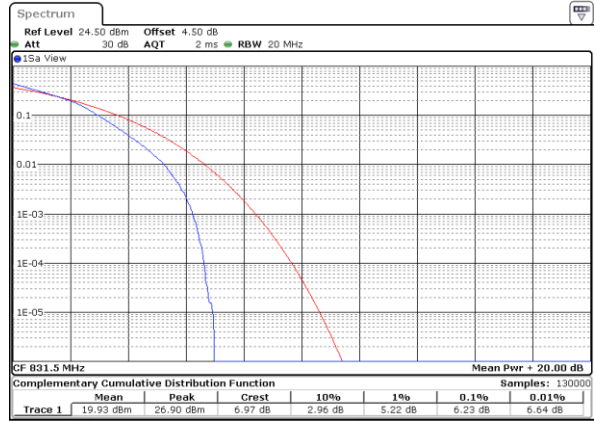

LTE Band 26 / 15MHz / 16QAM

Lowest Channel / 1RB

Date: 18 AUG 2017 23:42:07

Lowest Channel / Full RB

Date: 18 AUG 2017 23:46:08

Middle Channel / 1RB

Date: 18 AUG 2017 23:42:45

Middle Channel / Full RB

Date: 18 AUG 2017 23:45:22

Highest Channel / 1RB

Date: 18 AUG 2017 23:43:51

Highest Channel / Full RB

Date: 18 AUG 2017 23:44:41

LTE Band 38 / 20MHz / QPSK

Lowest Channel / 1RB

Date: 18 AUG 2017 14:49:35