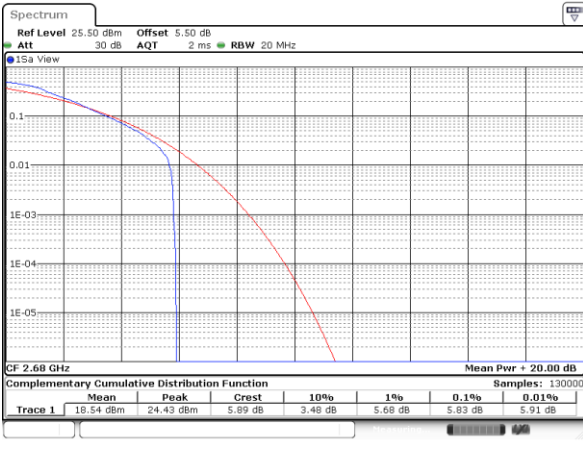

Date: 18 AUG 2017 14:53:38

Middle Channel / Full RB

Date: 18 AUG 2017 14:52:35

Highest Channel / 1RB

Date: 18 AUG 2017 14:54:45

Highest Channel / Full RB

Date: 18 AUG 2017 14:55:58

LTE Band 41 / 20MHz / QPSK

Lowest Channel / 1RB

Date: 19 AUG 2017 00:29:06

Lowest Channel / Full RB

Date: 19 AUG 2017 00:29:16

Middle Channel / 1RB

Date: 19 AUG 2017 00:29:33

Middle Channel / Full RB

Date: 19 AUG 2017 00:29:44

Highest Channel / 1RB

Date: 19 AUG 2017 00:29:54

Highest Channel / Full RB

Date: 19 AUG 2017 00:30:18

LTE Band 41 / 20MHz / 16QAM

Lowest Channel / 1RB

Date: 19 AUG 2017 00:27:28

Lowest Channel / Full RB