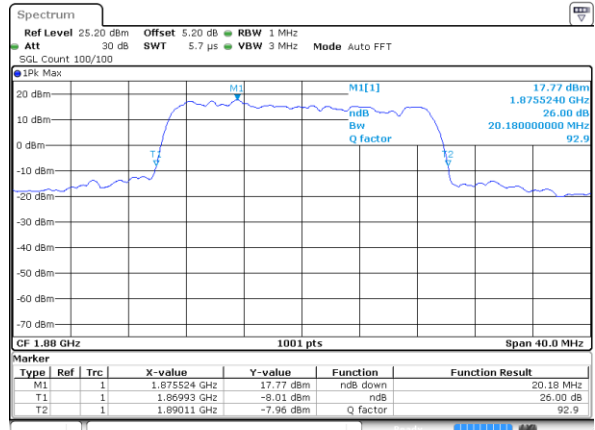

Date: 17 AUG 2017 20:32:45

LTE Band 2

Lowest Channel / 20MHz / QPSK

Date: 17 AUG 2017 20:39:34

Lowest Channel / 20MHz / 16QAM

Date: 17 AUG 2017 20:39:44

Middle Channel / 20MHz / QPSK

Date: 17 AUG 2017 20:46:33

Middle Channel / 20MHz / 16QAM

Date: 17 AUG 2017 20:46:43

Highest Channel / 20MHz / QPSK

Date: 17 AUG 2017 20:49:02

Highest Channel / 20MHz / 16QAM

Date: 17 AUG 2017 20:49:12

LTE Band 4

Lowest Channel / 1.4MHz / QPSK