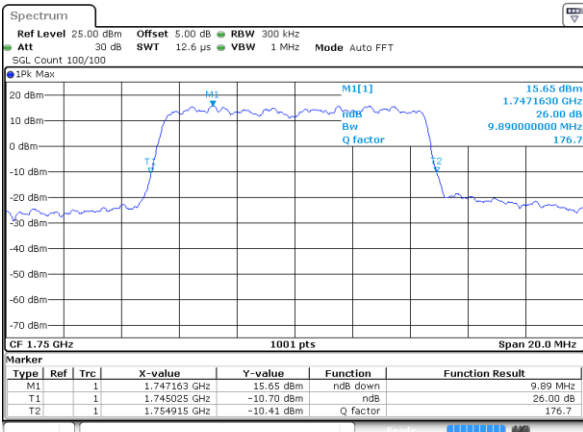

Date: 16 AUG 2017 20:41:44

Highest Channel / 5MHz / QPSK

Date: 16 AUG 2017 20:44:07

Highest Channel / 5MHz / 16QAM

Date: 16 AUG 2017 20:44:18

LTE Band 4

Lowest Channel / 10MHz / QPSK

Date: 16 AUG 2017 22:23:02

Lowest Channel / 10MHz / 16QAM

Date: 16 AUG 2017 22:23:13

Middle Channel / 10MHz / QPSK

Date: 16 AUG 2017 22:30:08

Middle Channel / 10MHz / 16QAM

Date: 16 AUG 2017 22:30:18

Highest Channel / 10MHz / QPSK

Date: 16 AUG 2017 22:32:41

Highest Channel / 10MHz / 16QAM

Date: 16 AUG 2017 22:32:51

LTE Band 4

Lowest Channel / 15MHz / QPSK

Date: 16 AUG 2017 22:39:46

Lowest Channel / 15MHz / 16QAM

Date: 16 AUG 2017 22:39:56

Middle Channel / 15MHz / QPSK