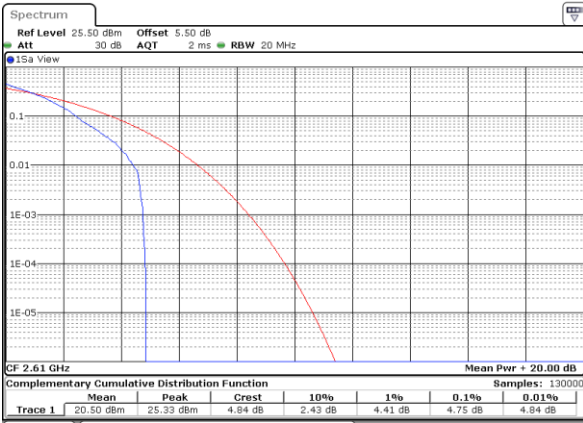

Date: 18 AUG 2017 23:45:22

Highest Channel / 1RB

Date: 18 AUG 2017 23:43:51

Highest Channel / Full RB

Date: 18 AUG 2017 23:44:41

LTE Band 38 / 20MHz / QPSK

Lowest Channel / 1RB

Date: 18 AUG 2017 14:49:35

Lowest Channel / Full RB

Date: 18 AUG 2017 14:52:00

Middle Channel / 1RB

Date: 18 AUG 2017 14:53:52

Middle Channel / Full RB

Date: 18 AUG 2017 14:52:17

Highest Channel / 1RB

Date: 18 AUG 2017 14:54:31

Highest Channel / Full RB

Date: 18 AUG 2017 14:56:49

LTE Band 38 / 20MHz / 16QAM

Lowest Channel / 1RB

Date: 18 AUG 2017 14:50:12

Lowest Channel / Full RB

Date: 18 AUG 2017 14:51:42

Middle Channel / 1RB

Date: 18 AUG 2017 14:53:38

Middle Channel / Full RB

Date: 18 AUG 2017 14:52:35

Highest Channel / 1RB

Date: 18 AUG 2017 14:54:45

Highest Channel / Full RB

Date: 18 AUG 2017 14:55:58

LTE Band 41 / 20MHz / QPSK