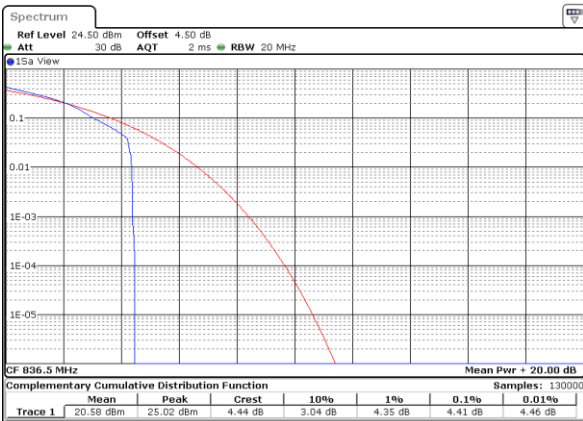

LTE Band 26 / 15MHz / 16QAM

Lowest Channel / 1RB

Date: 18 AUG 2017 23:42:07

Lowest Channel / Full RB

Date: 18 AUG 2017 23:46:08

Middle Channel / 1RB

Date: 18 AUG 2017 23:42:45

Middle Channel / Full RB

Date: 18 AUG 2017 23:45:22

Highest Channel / 1RB

Date: 18 AUG 2017 23:43:51

Highest Channel / Full RB

Date: 18 AUG 2017 23:44:41

LTE Band 38 / 20MHz / QPSK

Lowest Channel / 1RB

Date: 18 AUG 2017 14:49:35