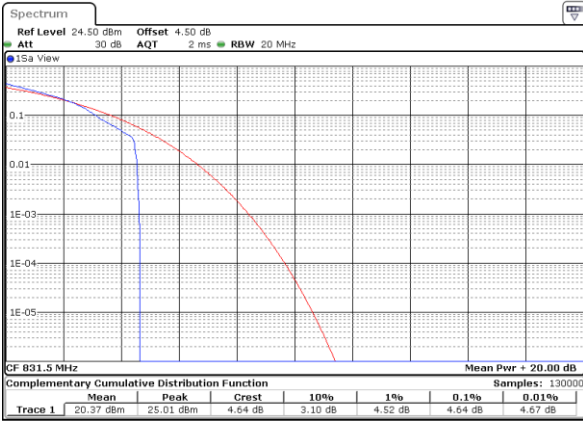

LTE Band 26 / 15MHz / 16QAM

Lowest Channel / 1RB

Date: 18 AUG 2017 23:42:07

Lowest Channel / Full RB

Date: 18 AUG 2017 23:46:08

Middle Channel / 1RB

Date: 18 AUG 2017 23:42:45

Middle Channel / Full RB

Date: 18 AUG 2017 23:45:22

Highest Channel / 1RB

Date: 18 AUG 2017 23:43:51

Highest Channel / Full RB

Date: 18 AUG 2017 23:44:41

LTE Band 38 / 20MHz / QPSK

Lowest Channel / 1RB

Date: 18 AUG 2017 14:49:35