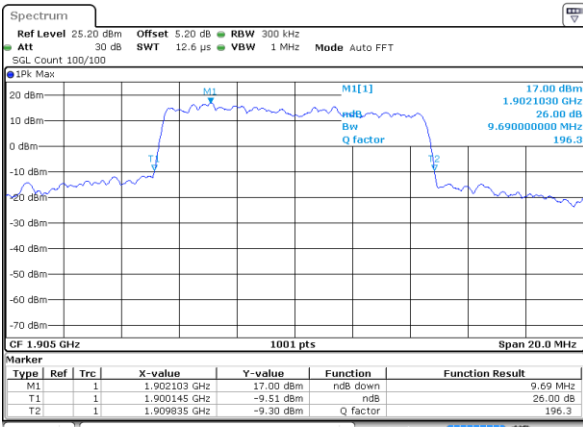

Date: 17 AUG 2017 19:57:11

Middle Channel / 5MHz / 16QAM

Date: 17 AUG 2017 19:57:21

Highest Channel / 5MHz / QPSK

Date: 17 AUG 2017 19:59:40

Highest Channel / 5MHz / 16QAM

Date: 17 AUG 2017 19:59:50

LTE Band 2

Lowest Channel / 10MHz / QPSK

Date: 17 AUG 2017 20:06:39

Lowest Channel / 10MHz / 16QAM

Date: 17 AUG 2017 20:06:49

Middle Channel / 10MHz / QPSK

Date: 17 AUG 2017 20:13:38

Middle Channel / 10MHz / 16QAM

Date: 17 AUG 2017 20:13:48

Highest Channel / 10MHz / QPSK

Date: 17 AUG 2017 20:16:07

Highest Channel / 10MHz / 16QAM

Date: 17 AUG 2017 20:16:17

LTE Band 2

Lowest Channel / 15MHz / QPSK

Date: 17 AUG 2017 20:23:06

Lowest Channel / 15MHz / 16QAM