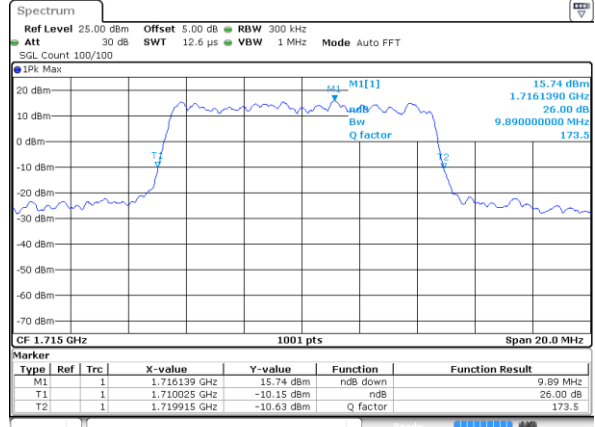

LTE Band 4

Lowest Channel / 5MHz / QPSK

Date: 16 AUG 2017 20:34:28

Lowest Channel / 5MHz / 16QAM

Date: 16 AUG 2017 20:34:38

Middle Channel / 5MHz / QPSK

Date: 16 AUG 2017 20:41:34

Middle Channel / 5MHz / 16QAM

Date: 16 AUG 2017 20:41:44

Highest Channel / 5MHz / QPSK

Date: 16 AUG 2017 20:44:07

Highest Channel / 5MHz / 16QAM

Date: 16 AUG 2017 20:44:18

LTE Band 4

Lowest Channel / 10MHz / QPSK

Date: 16 AUG 2017 22:23:02

Lowest Channel / 10MHz / 16QAM

Date: 16 AUG 2017 22:23:13

Middle Channel / 10MHz / QPSK

Date: 16 AUG 2017 22:30:08

Middle Channel / 10MHz / 16QAM

Date: 16 AUG 2017 22:30:18

Highest Channel / 10MHz / QPSK

Date: 16 AUG 2017 22:32:41