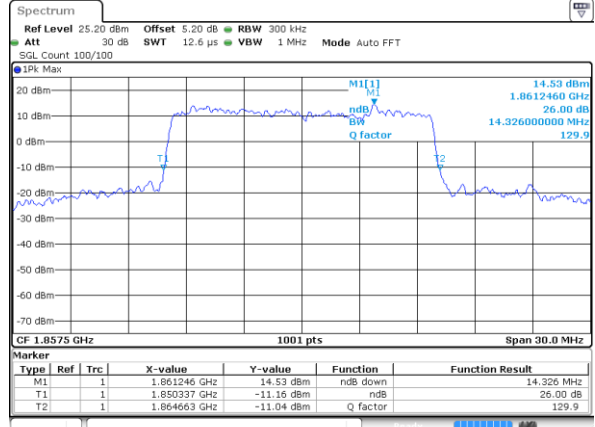

Highest Channel / 10MHz / QPSK

Date: 17 AUG 2017 20:16:07

Highest Channel / 10MHz / 16QAM

Date: 17 AUG 2017 20:16:17

LTE Band 2

Lowest Channel / 15MHz / QPSK

Date: 17 AUG 2017 20:23:06

Lowest Channel / 15MHz / 16QAM