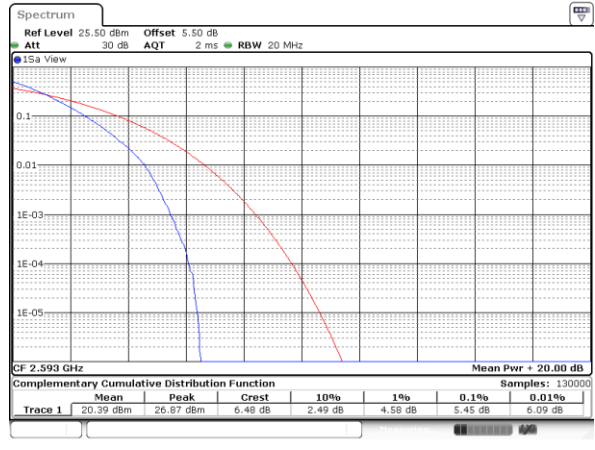

Date: 18 AUG 2017 14:53:38

Middle Channel / Full RB

Date: 18 AUG 2017 14:52:35

Highest Channel / 1RB

Date: 18 AUG 2017 14:54:45

Highest Channel / Full RB

Date: 18 AUG 2017 14:55:58

LTE Band 41 / 20MHz / QPSK

Lowest Channel / 1RB

Date: 19 AUG 2017 00:29:06

Lowest Channel / Full RB

Date: 19 AUG 2017 00:29:16

Middle Channel / 1RB

Date: 19 AUG 2017 00:29:33

Middle Channel / Full RB

Date: 19 AUG 2017 00:29:44

Highest Channel / 1RB

Date: 19 AUG 2017 00:29:54

Highest Channel / Full RB

Date: 19 AUG 2017 00:30:18

LTE Band 41 / 20MHz / 16QAM

Lowest Channel / 1RB

Date: 19 AUG 2017 00:27:28

Lowest Channel / Full RB