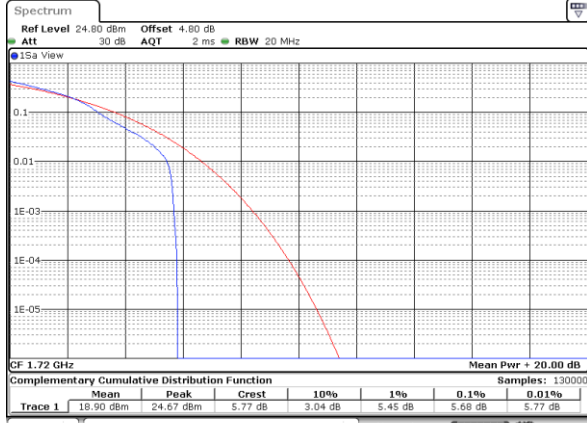

Date: 19 AUG 2017 00:28:55

LTE Band 66 / 20MHz / QPSK

Lowest Channel / 1RB

Date: 21 AUG 2017 14:24:18

Lowest Channel / Full RB

Date: 21 AUG 2017 14:21:14

Middle Channel / 1RB

Date: 21 AUG 2017 14:37:07

Middle Channel / Full RB

Date: 21 AUG 2017 14:27:14

Highest Channel / 1RB

Date: 21 AUG 2017 14:55:14

Highest Channel / Full RB

Date: 21 AUG 2017 14:38:28

LTE Band 66 / 20MHz / 16QAM

Lowest Channel / 1RB

Date: 21 AUG 2017 14:23:50

Lowest Channel / Full RB

Date: 21 AUG 2017 14:21:30

Middle Channel / 1RB

Date: 21 AUG 2017 14:36:54

Middle Channel / Full RB

Date: 21 AUG 2017 14:27:45

Highest Channel / 1RB

Date: 21 AUG 2017 14:55:25

Highest Channel / Full RB

Date: 21 AUG 2017 14:39:01

26dB Bandwidth

Mode	LTE Band 2 : 26dB BW(MHz)											
	1.4MHz		3MHz		5MHz		10MHz		15MHz		20MHz	
Mod.	QPSK	16QAM	QPSK	16QAM	QPSK	16QAM	QPSK	16QAM	QPSK	16QAM	QPSK	16QAM
Lowest CH	1.256	1.298	3.039	3.051	5.005	4.895	9.99	9.93	14.535	14.326	20.42	20.34
Middle CH	1.264	1.256	3.027	3.015	4.965	4.915	9.63	9.87	14.266	14.416	20.30	20.18
Highest CH	1.284	1.326	3.015	2.991	4.945	4.995	9.69	9.87	14.386	14.326	20.30	20.26