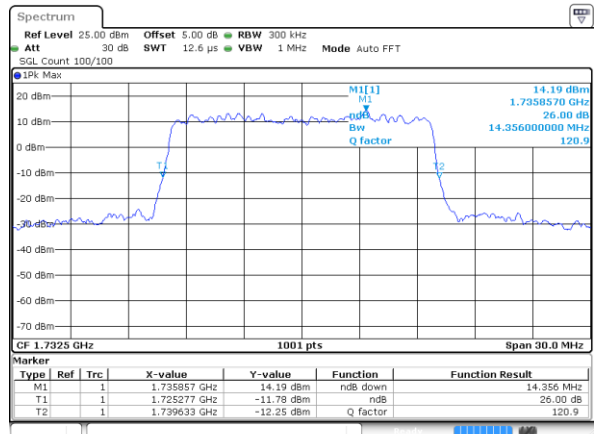

Highest Channel / 10MHz / 16QAM

Date: 16 AUG 2017 22:32:51

LTE Band 4

Lowest Channel / 15MHz / QPSK

Date: 16 AUG 2017 22:39:46

Lowest Channel / 15MHz / 16QAM

Date: 16 AUG 2017 22:39:56

Middle Channel / 15MHz / QPSK

Date: 16 AUG 2017 22:46:51

Middle Channel / 15MHz / 16QAM

Date: 16 AUG 2017 22:47:02

Highest Channel / 15MHz / QPSK

Date: 16 AUG 2017 22:49:24

Highest Channel / 15MHz / 16QAM

Date: 16 AUG 2017 22:49:35

LTE Band 4