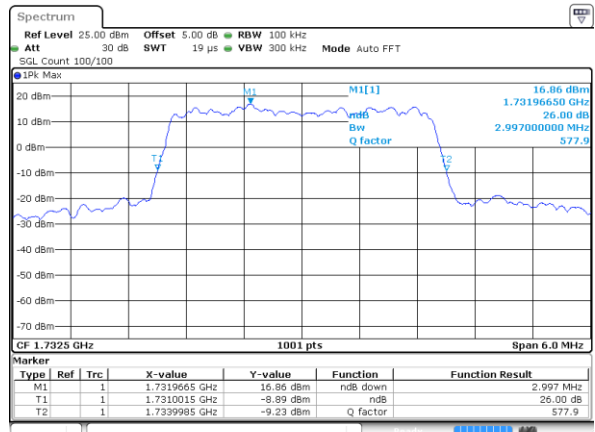

Middle Channel / 3MHz / 16QAM

Date: 16 AUG 2017 20:24:58