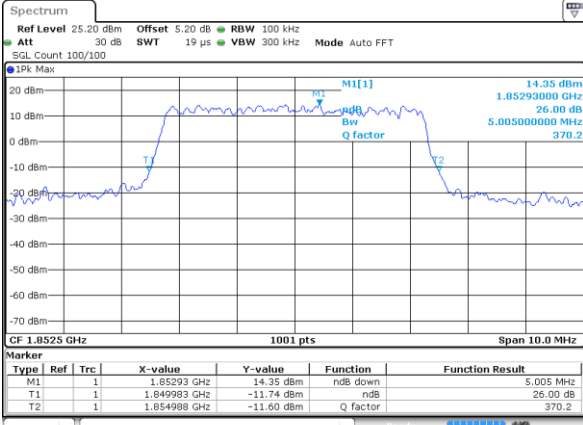

Highest Channel / 3MHz / 16QAM

Date: 17 AUG 2017 19:43:23

LTE Band 2

Lowest Channel / 5MHz / QPSK

Date: 17 AUG 2017 19:50:12

Lowest Channel / 5MHz / 16QAM

Date: 17 AUG 2017 19:50:22

Middle Channel / 5MHz / QPSK

Date: 17 AUG 2017 19:57:11

Middle Channel / 5MHz / 16QAM

Date: 17 AUG 2017 19:57:21

Highest Channel / 5MHz / QPSK

Date: 17 AUG 2017 19:59:40

Highest Channel / 5MHz / 16QAM

Date: 17 AUG 2017 19:59:50

LTE Band 2