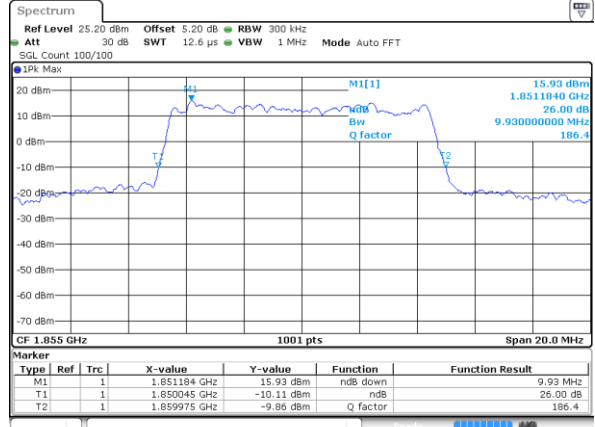

Lowest Channel / 10MHz / 16QAM

Date: 17 AUG 2017 20:06:49