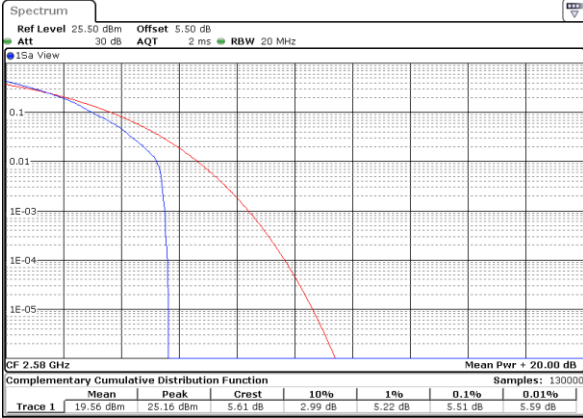

Lowest Channel / Full RB

Date: 18 AUG 2017 14:52:00

Middle Channel / 1RB

Date: 18 AUG 2017 14:53:52

Middle Channel / Full RB

Date: 18 AUG 2017 14:52:17

Highest Channel / 1RB

Date: 18 AUG 2017 14:54:31

Highest Channel / Full RB

Date: 18 AUG 2017 14:56:49

LTE Band 38 / 20MHz / 16QAM

Lowest Channel / 1RB

Date: 18 AUG 2017 14:50:12

Lowest Channel / Full RB

Date: 18 AUG 2017 14:51:42

Middle Channel / 1RB

Date: 18 AUG 2017 14:53:38

Middle Channel / Full RB

Date: 18 AUG 2017 14:52:35

Highest Channel / 1RB

Date: 18 AUG 2017 14:54:45

Highest Channel / Full RB

Date: 18 AUG 2017 14:55:58

LTE Band 41 / 20MHz / QPSK