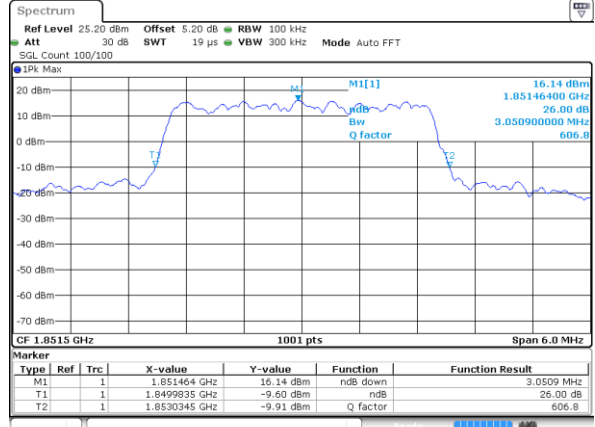

LTE Band 2

Lowest Channel / 1.4MHz / QPSK

Date: 17 AUG 2017 19:06:58

Lowest Channel / 1.4MHz / 16QAM

Date: 17 AUG 2017 19:07:07

Middle Channel / 1.4MHz / QPSK

Date: 17 AUG 2017 19:13:56

Middle Channel / 1.4MHz / 16QAM

Date: 17 AUG 2017 19:14:06

Highest Channel / 1.4MHz / QPSK

Date: 17 AUG 2017 19:16:25

Highest Channel / 1.4MHz / 16QAM

Date: 17 AUG 2017 19:16:35

LTE Band 2

Lowest Channel / 3MHz / QPSK

Date: 17 AUG 2017 19:33:45

Lowest Channel / 3MHz / 16QAM

Date: 17 AUG 2017 19:33:55

Middle Channel / 3MHz / QPSK

Date: 17 AUG 2017 19:40:44

Middle Channel / 3MHz / 16QAM

Date: 17 AUG 2017 19:40:54

Highest Channel / 3MHz / QPSK

Date: 17 AUG 2017 19:43:13