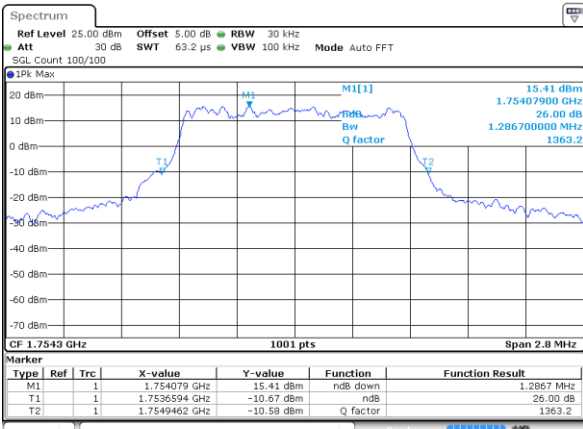

Middle Channel / 20MHz / 16QAM

Date: 17 AUG 2017 20:46:43

Highest Channel / 20MHz / QPSK

Date: 17 AUG 2017 20:49:02

Highest Channel / 20MHz / 16QAM

Date: 17 AUG 2017 20:49:12

LTE Band 4

Lowest Channel / 1.4MHz / QPSK

Date: 16 AUG 2017 20:00:57

Lowest Channel / 1.4MHz / 16QAM

Date: 16 AUG 2017 20:01:08

Middle Channel / 1.4MHz / QPSK

Date: 16 AUG 2017 20:08:03

Middle Channel / 1.4MHz / 16QAM

Date: 16 AUG 2017 20:08:14

Highest Channel / 1.4MHz / QPSK

Date: 16 AUG 2017 20:10:37

Highest Channel / 1.4MHz / 16QAM

Date: 16 AUG 2017 20:10:47

LTE Band 4

Lowest Channel / 3MHz / QPSK

Date: 16 AUG 2017 20:17:42

Lowest Channel / 3MHz / 16QAM

Date: 16 AUG 2017 20:17:53