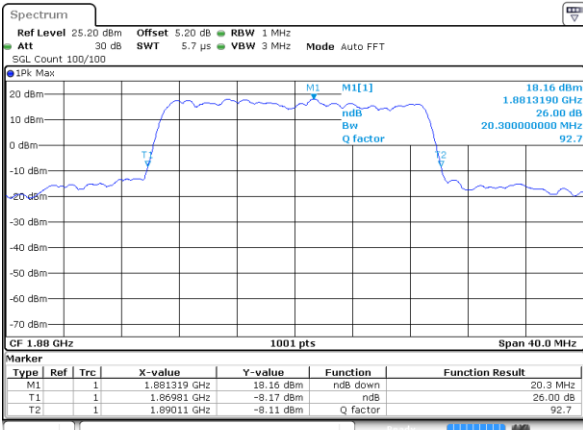

Date: 17 AUG 2017 20:32:45

LTE Band 2

Lowest Channel / 20MHz / QPSK

Date: 17 AUG 2017 20:39:34

Lowest Channel / 20MHz / 16QAM

Date: 17 AUG 2017 20:39:44

Middle Channel / 20MHz / QPSK

Date: 17 AUG 2017 20:46:33

Middle Channel / 20MHz / 16QAM

Date: 17 AUG 2017 20:46:43

Highest Channel / 20MHz / QPSK

Date: 17 AUG 2017 20:49:02

Highest Channel / 20MHz / 16QAM

Date: 17 AUG 2017 20:49:12

LTE Band 4

Lowest Channel / 1.4MHz / QPSK