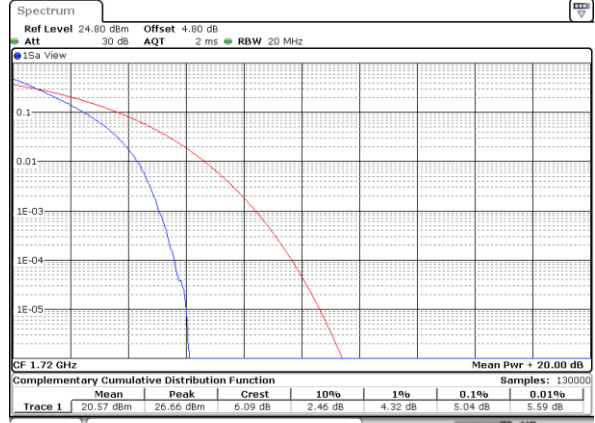

Date: 19 AUG 2017 00:28:55

LTE Band 66 / 20MHz / QPSK

Lowest Channel / 1RB

Date: 21 AUG 2017 14:24:18

Lowest Channel / Full RB

Date: 21 AUG 2017 14:21:14

Middle Channel / 1RB

Date: 21 AUG 2017 14:37:07

Middle Channel / Full RB

Date: 21 AUG 2017 14:27:14

Highest Channel / 1RB

Date: 21 AUG 2017 14:55:14

Highest Channel / Full RB

Date: 21 AUG 2017 14:38:28

LTE Band 66 / 20MHz / 16QAM

Lowest Channel / 1RB