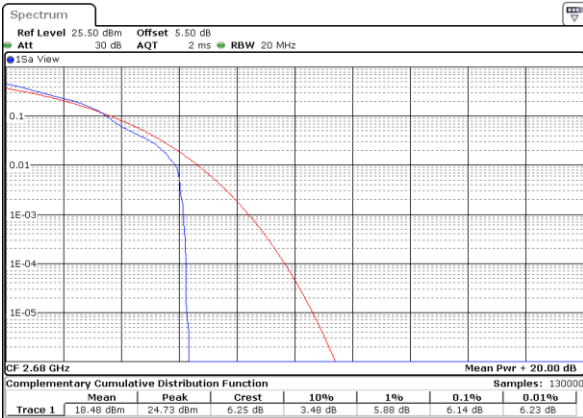

Highest Channel / 1RB

Date: 19 AUG 2017 00:29:54

Highest Channel / Full RB

Date: 19 AUG 2017 00:30:18

LTE Band 41 / 20MHz / 16QAM

Lowest Channel / 1RB

Date: 19 AUG 2017 00:27:28

Lowest Channel / Full RB

Date: 19 AUG 2017 00:27:54

Middle Channel / 1RB

Date: 19 AUG 2017 00:28:05

Middle Channel / Full RB

Date: 19 AUG 2017 00:28:15

Highest Channel / 1RB

Date: 19 AUG 2017 00:28:37

Highest Channel / Full RB

Date: 19 AUG 2017 00:28:55

LTE Band 66 / 20MHz / QPSK

Lowest Channel / 1RB

Date: 21 AUG 2017 14:24:18

Lowest Channel / Full RB

Date: 21 AUG 2017 14:21:14

Middle Channel / 1RB

Date: 21 AUG 2017 14:37:07