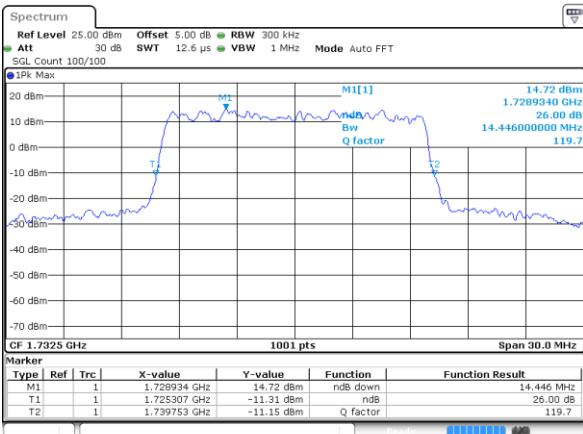

Lowest Channel / 10MHz / 16QAM

Date: 16 AUG 2017 22:23:13

Middle Channel / 10MHz / QPSK

Date: 16 AUG 2017 22:30:08

Middle Channel / 10MHz / 16QAM

Date: 16 AUG 2017 22:30:18

Highest Channel / 10MHz / QPSK

Date: 16 AUG 2017 22:32:41

Highest Channel / 10MHz / 16QAM

Date: 16 AUG 2017 22:32:51

LTE Band 4

Lowest Channel / 15MHz / QPSK

Date: 16 AUG 2017 22:39:46

Lowest Channel / 15MHz / 16QAM

Date: 16 AUG 2017 22:39:56

Middle Channel / 15MHz / QPSK

Date: 16 AUG 2017 22:46:51

Middle Channel / 15MHz / 16QAM

Date: 16 AUG 2017 22:47:02

Highest Channel / 15MHz / QPSK

Date: 16 AUG 2017 22:49:24

Highest Channel / 15MHz / 16QAM

Date: 16 AUG 2017 22:49:35

LTE Band 4