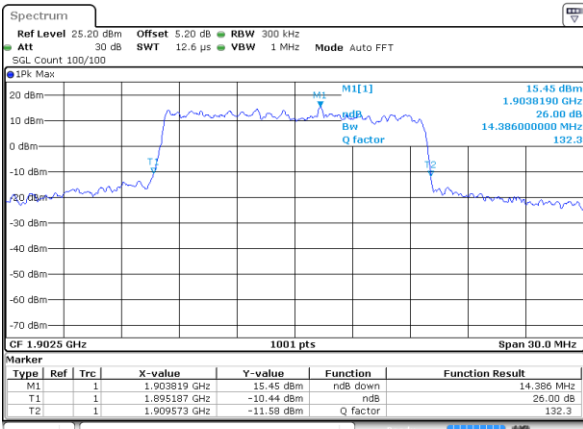

Highest Channel / 10MHz / QPSK

Date: 17 AUG 2017 20:16:07

Highest Channel / 10MHz / 16QAM

Date: 17 AUG 2017 20:16:17

LTE Band 2

Lowest Channel / 15MHz / QPSK

Date: 17 AUG 2017 20:23:06

Lowest Channel / 15MHz / 16QAM

Date: 17 AUG 2017 20:23:16

Middle Channel / 15MHz / QPSK

Date: 17 AUG 2017 20:30:06

Middle Channel / 15MHz / 16QAM

Date: 17 AUG 2017 20:30:16

Highest Channel / 15MHz / QPSK

Date: 17 AUG 2017 20:32:35

Highest Channel / 15MHz / 16QAM