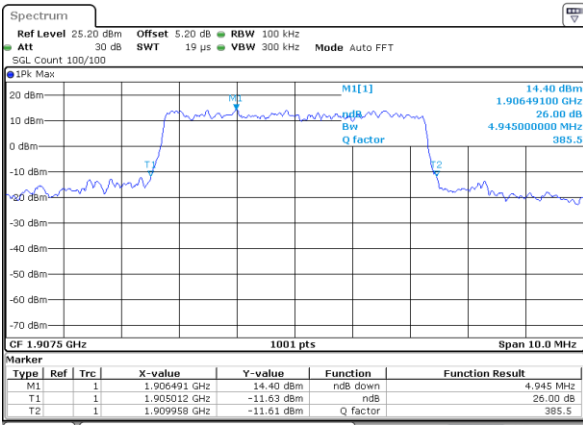

Highest Channel / 3MHz / 16QAM

Date: 17 AUG 2017 19:43:23

LTE Band 2

Lowest Channel / 5MHz / QPSK

Date: 17 AUG 2017 19:50:12

Lowest Channel / 5MHz / 16QAM

Date: 17 AUG 2017 19:50:22

Middle Channel / 5MHz / QPSK

Date: 17 AUG 2017 19:57:11

Middle Channel / 5MHz / 16QAM

Date: 17 AUG 2017 19:57:21

Highest Channel / 5MHz / QPSK

Date: 17 AUG 2017 19:59:40

Highest Channel / 5MHz / 16QAM

Date: 17 AUG 2017 19:59:50

LTE Band 2