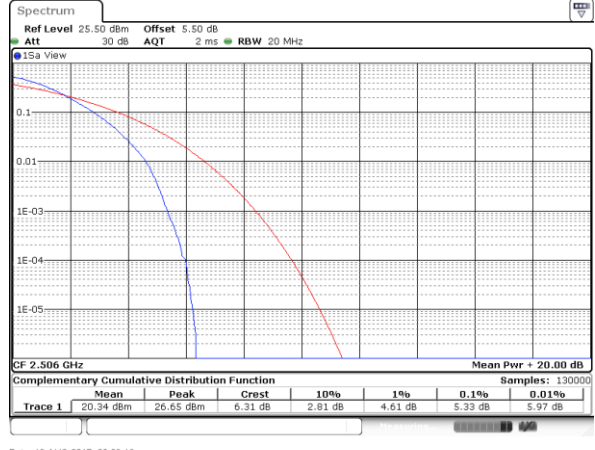

Highest Channel / Full RB

Date: 18 AUG 2017 14:56:49

LTE Band 38 / 20MHz / 16QAM

Lowest Channel / 1RB

Date: 18 AUG 2017 14:50:12

Lowest Channel / Full RB

Date: 18 AUG 2017 14:51:42

Middle Channel / 1RB

Date: 18 AUG 2017 14:53:38

Middle Channel / Full RB

Date: 18 AUG 2017 14:52:35

Highest Channel / 1RB

Date: 18 AUG 2017 14:54:45

Highest Channel / Full RB

Date: 18 AUG 2017 14:55:58

LTE Band 41 / 20MHz / QPSK

Lowest Channel / 1RB

Date: 19 AUG 2017 00:29:06

Lowest Channel / Full RB

Date: 19 AUG 2017 00:29:16

Middle Channel / 1RB

Date: 19 AUG 2017 00:29:33

Middle Channel / Full RB

Date: 19 AUG 2017 00:29:44