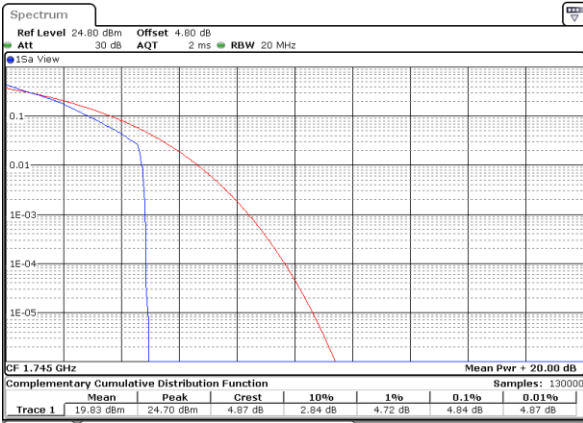

Date: 19 AUG 2017 00:28:55

LTE Band 66 / 20MHz / QPSK

Lowest Channel / 1RB

Date: 21 AUG 2017 14:24:18

Lowest Channel / Full RB

Date: 21 AUG 2017 14:21:14

Middle Channel / 1RB

Date: 21 AUG 2017 14:37:07

Middle Channel / Full RB

Date: 21 AUG 2017 14:27:14

Highest Channel / 1RB

Date: 21 AUG 2017 14:55:14

Highest Channel / Full RB

Date: 21 AUG 2017 14:38:28

LTE Band 66 / 20MHz / 16QAM

Lowest Channel / 1RB