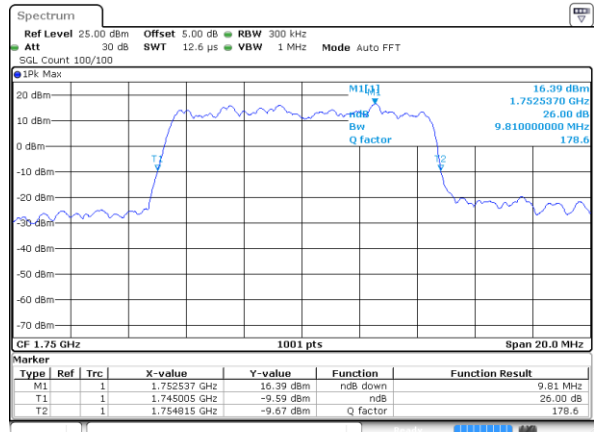

Date: 16 AUG 2017 20:41:44

Highest Channel / 5MHz / QPSK

Date: 16 AUG 2017 20:44:07

Highest Channel / 5MHz / 16QAM

Date: 16 AUG 2017 20:44:18

LTE Band 4

Lowest Channel / 10MHz / QPSK

Date: 16 AUG 2017 22:23:02

Lowest Channel / 10MHz / 16QAM

Date: 16 AUG 2017 22:23:13

Middle Channel / 10MHz / QPSK

Date: 16 AUG 2017 22:30:08

Middle Channel / 10MHz / 16QAM

Date: 16 AUG 2017 22:30:18

Highest Channel / 10MHz / QPSK

Date: 16 AUG 2017 22:32:41

Highest Channel / 10MHz / 16QAM

Date: 16 AUG 2017 22:32:51

LTE Band 4

Lowest Channel / 15MHz / QPSK

Date: 16 AUG 2017 22:39:46

Lowest Channel / 15MHz / 16QAM

Date: 16 AUG 2017 22:39:56

Middle Channel / 15MHz / QPSK