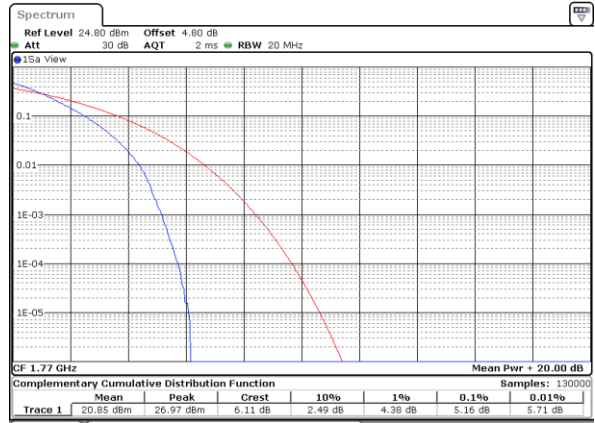

Date: 19 AUG 2017 00:28:55

LTE Band 66 / 20MHz / QPSK

Lowest Channel / 1RB

Date: 21 AUG 2017 14:24:18

Lowest Channel / Full RB

Date: 21 AUG 2017 14:21:14

Middle Channel / 1RB

Date: 21 AUG 2017 14:37:07

Middle Channel / Full RB

Date: 21 AUG 2017 14:27:14

Highest Channel / 1RB

Date: 21 AUG 2017 14:55:14

Highest Channel / Full RB

Date: 21 AUG 2017 14:38:28

LTE Band 66 / 20MHz / 16QAM

Lowest Channel / 1RB

Date: 21 AUG 2017 14:23:50

Lowest Channel / Full RB

Date: 21 AUG 2017 14:21:30

Middle Channel / 1RB

Date: 21 AUG 2017 14:36:54

Middle Channel / Full RB

Date: 21 AUG 2017 14:27:45

Highest Channel / 1RB

Date: 21 AUG 2017 14:55:25

Highest Channel / Full RB

Date: 21 AUG 2017 14:39:01

26dB Bandwidth

Mode	LTE Band 2 : 26dB BW(MHz)											
	1.4MHz		3MHz		5MHz		10MHz		15MHz		20MHz	
Mod.	QPSK	16QAM	QPSK	16QAM	QPSK	16QAM	QPSK	16QAM	QPSK	16QAM	QPSK	16QAM
Lowest CH	1.256	1.298	3.039	3.051	5.005	4.895	9.99	9.93	14.535	14.326	20.42	20.34
Middle CH	1.264	1.256	3.027	3.015	4.965	4.915	9.63	9.87	14.266	14.416	20.30	20.18
Highest CH	1.284	1.326	3.015	2.991	4.945	4.995	9.69	9.87	14.386	14.326	20.30	20.26