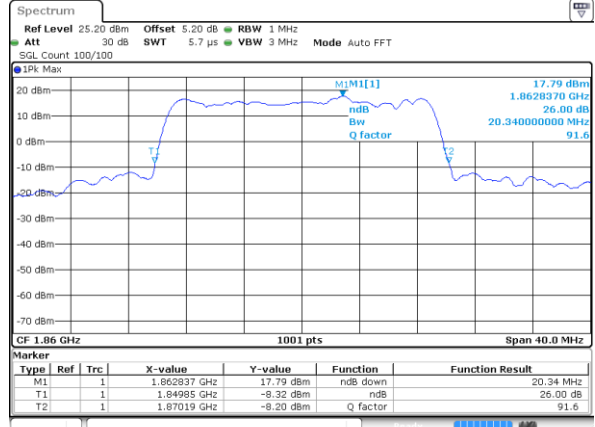

Date: 17 AUG 2017 20:32:45

LTE Band 2

Lowest Channel / 20MHz / QPSK

Date: 17 AUG 2017 20:39:34

Lowest Channel / 20MHz / 16QAM

Date: 17 AUG 2017 20:39:44

Middle Channel / 20MHz / QPSK

Date: 17 AUG 2017 20:46:33

Middle Channel / 20MHz / 16QAM

Date: 17 AUG 2017 20:46:43

Highest Channel / 20MHz / QPSK

Date: 17 AUG 2017 20:49:02

Highest Channel / 20MHz / 16QAM

Date: 17 AUG 2017 20:49:12

LTE Band 4

Lowest Channel / 1.4MHz / QPSK