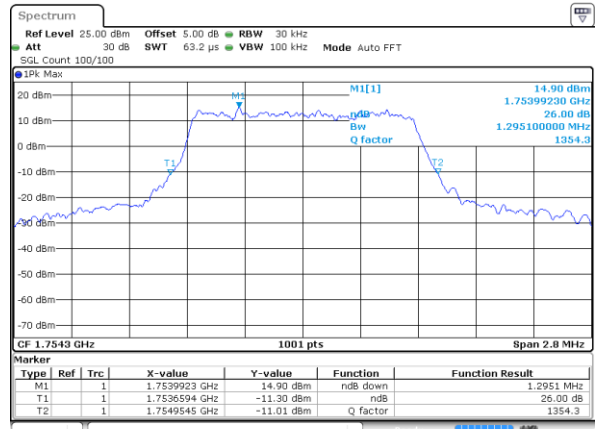

Middle Channel / 20MHz / 16QAM

Date: 17 AUG 2017 20:46:43

Highest Channel / 20MHz / QPSK

Date: 17 AUG 2017 20:49:02

Highest Channel / 20MHz / 16QAM

Date: 17 AUG 2017 20:49:12

LTE Band 4

Lowest Channel / 1.4MHz / QPSK

Date: 16 AUG 2017 20:00:57

Lowest Channel / 1.4MHz / 16QAM

Date: 16 AUG 2017 20:01:08

Middle Channel / 1.4MHz / QPSK

Date: 16 AUG 2017 20:08:03

Middle Channel / 1.4MHz / 16QAM

Date: 16 AUG 2017 20:08:14

Highest Channel / 1.4MHz / QPSK

Date: 16 AUG 2017 20:10:37

Highest Channel / 1.4MHz / 16QAM

Date: 16 AUG 2017 20:10:47

LTE Band 4

Lowest Channel / 3MHz / QPSK

Date: 16 AUG 2017 20:17:42

Lowest Channel / 3MHz / 16QAM

Date: 16 AUG 2017 20:17:53