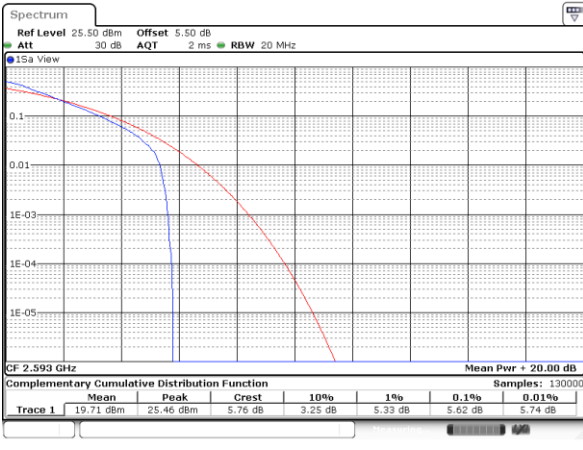

Date: 18 AUG 2017 14:53:38

Middle Channel / Full RB

Date: 18 AUG 2017 14:52:35

Highest Channel / 1RB

Date: 18 AUG 2017 14:54:45

Highest Channel / Full RB

Date: 18 AUG 2017 14:55:58

LTE Band 41 / 20MHz / QPSK

Lowest Channel / 1RB

Date: 19 AUG 2017 00:29:06

Lowest Channel / Full RB

Date: 19 AUG 2017 00:29:16

Middle Channel / 1RB

Date: 19 AUG 2017 00:29:33

Middle Channel / Full RB

Date: 19 AUG 2017 00:29:44

Highest Channel / 1RB

Date: 19 AUG 2017 00:29:54

Highest Channel / Full RB

Date: 19 AUG 2017 00:30:18

LTE Band 41 / 20MHz / 16QAM

Lowest Channel / 1RB

Date: 19 AUG 2017 00:27:28

Lowest Channel / Full RB