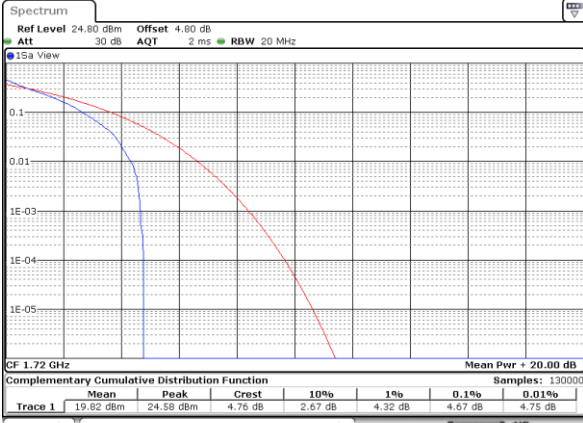

Highest Channel / 1RB

Date: 19 AUG 2017 00:29:54

Highest Channel / Full RB

Date: 19 AUG 2017 00:30:18

LTE Band 41 / 20MHz / 16QAM

Lowest Channel / 1RB

Date: 19 AUG 2017 00:27:28

Lowest Channel / Full RB

Date: 19 AUG 2017 00:27:54

Middle Channel / 1RB

Date: 19 AUG 2017 00:28:05

Middle Channel / Full RB

Date: 19 AUG 2017 00:28:15

Highest Channel / 1RB

Date: 19 AUG 2017 00:28:37

Highest Channel / Full RB

Date: 19 AUG 2017 00:28:55

LTE Band 66 / 20MHz / QPSK

Lowest Channel / 1RB

Date: 21 AUG 2017 14:24:18

Lowest Channel / Full RB

Date: 21 AUG 2017 14:21:14

Middle Channel / 1RB

Date: 21 AUG 2017 14:37:07

Middle Channel / Full RB

Date: 21 AUG 2017 14:27:14

Highest Channel / 1RB

Date: 21 AUG 2017 14:55:14

Highest Channel / Full RB

Date: 21 AUG 2017 14:38:28

LTE Band 66 / 20MHz / 16QAM

Lowest Channel / 1RB