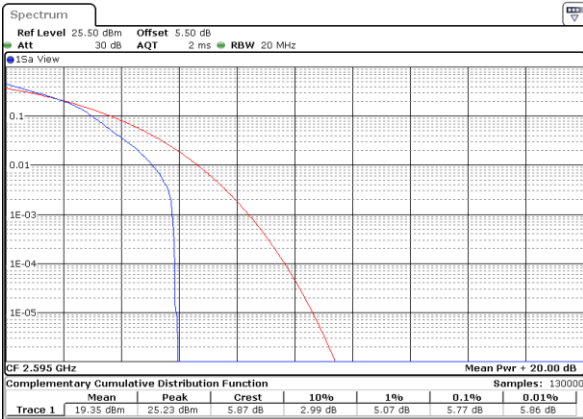

Highest Channel / Full RB

Date: 18 AUG 2017 14:56:49

LTE Band 38 / 20MHz / 16QAM

Lowest Channel / 1RB

Date: 18 AUG 2017 14:50:12

Lowest Channel / Full RB

Date: 18 AUG 2017 14:51:42

Middle Channel / 1RB

Date: 18 AUG 2017 14:53:38

Middle Channel / Full RB

Date: 18 AUG 2017 14:52:35

Highest Channel / 1RB

Date: 18 AUG 2017 14:54:45

Highest Channel / Full RB

Date: 18 AUG 2017 14:55:58

LTE Band 41 / 20MHz / QPSK