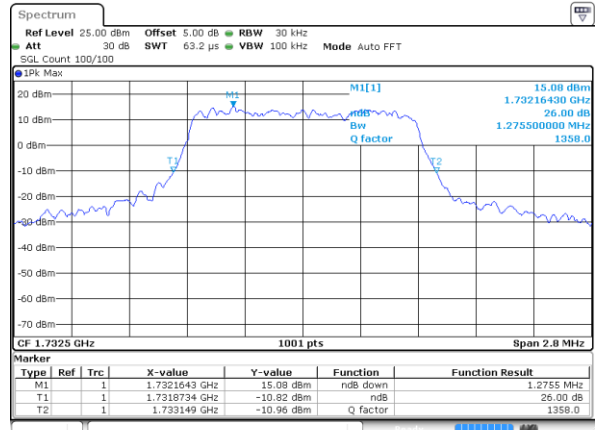

Middle Channel / 20MHz / 16QAM

Date: 17 AUG 2017 20:46:43

Highest Channel / 20MHz / QPSK

Date: 17 AUG 2017 20:49:02

Highest Channel / 20MHz / 16QAM

Date: 17 AUG 2017 20:49:12

LTE Band 4

Lowest Channel / 1.4MHz / QPSK

Date: 16 AUG 2017 20:00:57

Lowest Channel / 1.4MHz / 16QAM

Date: 16 AUG 2017 20:01:08

Middle Channel / 1.4MHz / QPSK

Date: 16 AUG 2017 20:08:03

Middle Channel / 1.4MHz / 16QAM

Date: 16 AUG 2017 20:08:14

Highest Channel / 1.4MHz / QPSK

Date: 16 AUG 2017 20:10:37

Highest Channel / 1.4MHz / 16QAM

Date: 16 AUG 2017 20:10:47

LTE Band 4

Lowest Channel / 3MHz / QPSK

Date: 16 AUG 2017 20:17:42

Lowest Channel / 3MHz / 16QAM

Date: 16 AUG 2017 20:17:53