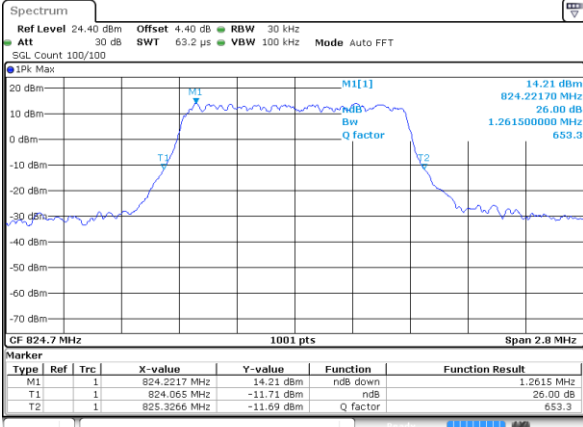

Highest Channel / 20MHz / QPSK

Date: 16 AUG 2017 23:06:10

Highest Channel / 20MHz / 16QAM

Date: 16 AUG 2017 23:06:21

LTE Band 5

Lowest Channel / 1.4MHz / QPSK

Date: 17 AUG 2017 09:28:43

Lowest Channel / 1.4MHz / 16QAM