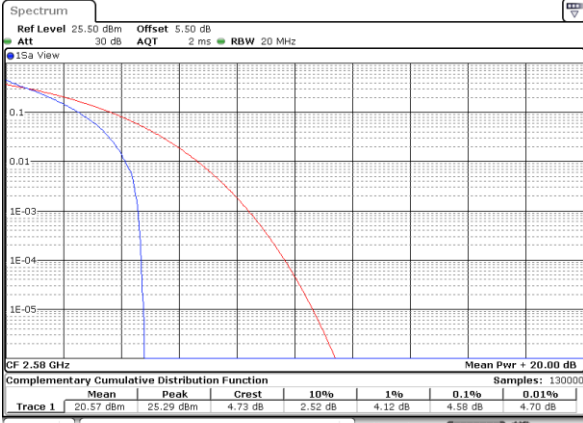

Date: 18 AUG 2017 23:45:22

Highest Channel / 1RB

Date: 18 AUG 2017 23:43:51

Highest Channel / Full RB

Date: 18 AUG 2017 23:44:41

LTE Band 38 / 20MHz / QPSK

Lowest Channel / 1RB

Date: 18 AUG 2017 14:49:35

Lowest Channel / Full RB

Date: 18 AUG 2017 14:52:00

Middle Channel / 1RB

Date: 18 AUG 2017 14:53:52

Middle Channel / Full RB

Date: 18 AUG 2017 14:52:17

Highest Channel / 1RB

Date: 18 AUG 2017 14:54:31