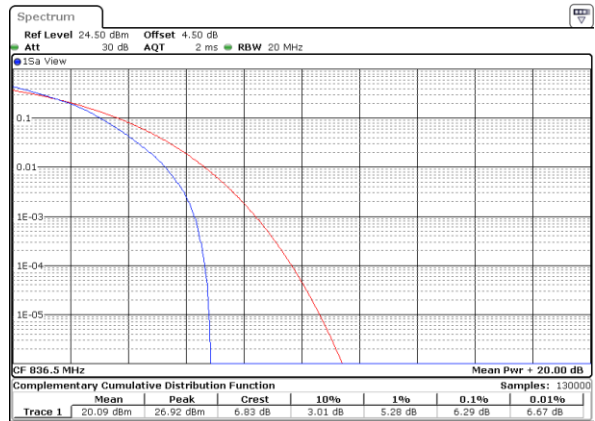

LTE Band 26 / 15MHz / 16QAM

Lowest Channel / 1RB

Date: 18 AUG 2017 23:42:07

Lowest Channel / Full RB

Date: 18 AUG 2017 23:46:08

Middle Channel / 1RB

Date: 18 AUG 2017 23:42:45

Middle Channel / Full RB

Date: 18 AUG 2017 23:45:22

Highest Channel / 1RB

Date: 18 AUG 2017 23:43:51

Highest Channel / Full RB

Date: 18 AUG 2017 23:44:41

LTE Band 38 / 20MHz / QPSK

Lowest Channel / 1RB

Date: 18 AUG 2017 14:49:35