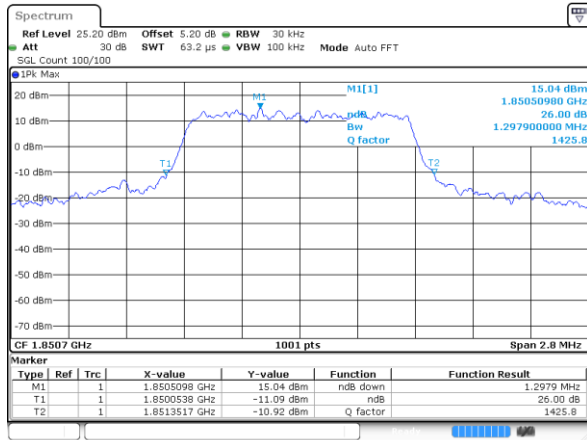

Mode	LTE Band 41 : 26dB BW(MHz)											
BW	5MHz		10MHz		15MHz		20MHz					
Mod.	QPSK	16QAM	QPSK	16QAM	QPSK	16QAM	QPSK	16QAM				
Lowest CH	4.885	4.845	9.91	9.63	14.535	14.446	20.1	19.98				
Middle CH	4.945	4.825	9.65	9.89	14.386	14.146	20.3	20.06				
Highest CH	4.715	4.845	9.75	9.77	14.416	14.206	20.22	20.22				

Mode	LTE Band 66 : 26dB BW(MHz)											
BW	1.4MHz		3MHz		5MHz		10MHz		15MHz		20MHz	
Mod.	QPSK	16QAM	QPSK	16QAM	QPSK	16QAM	QPSK	16QAM	QPSK	16QAM	QPSK	16QAM
Lowest CH	1.273	1.276	3.027	3.045	4.995	4.915	9.65	9.81	14.446	14.505	20.22	20.22
Middle CH	1.259	1.281	3.009	2.997	4.875	4.985	9.81	9.79	14.296	14.505	20.14	20.18
Highest CH	1.295	1.292	2.985	2.961	5.015	4.895	9.99	9.77	14.116	14.595	20.34	20.18

LTE Band 2

Lowest Channel / 1.4MHz / QPSK

Date: 17 AUG 2017 19:06:58

Lowest Channel / 1.4MHz / 16QAM

Date: 17 AUG 2017 19:07:07

Middle Channel / 1.4MHz / QPSK

Date: 17 AUG 2017 19:13:56

Middle Channel / 1.4MHz / 16QAM

Date: 17 AUG 2017 19:14:06

Highest Channel / 1.4MHz / QPSK

Date: 17 AUG 2017 19:16:25

Highest Channel / 1.4MHz / 16QAM

Date: 17 AUG 2017 19:16:35

LTE Band 2

Lowest Channel / 3MHz / QPSK

Date: 17 AUG 2017 19:33:45