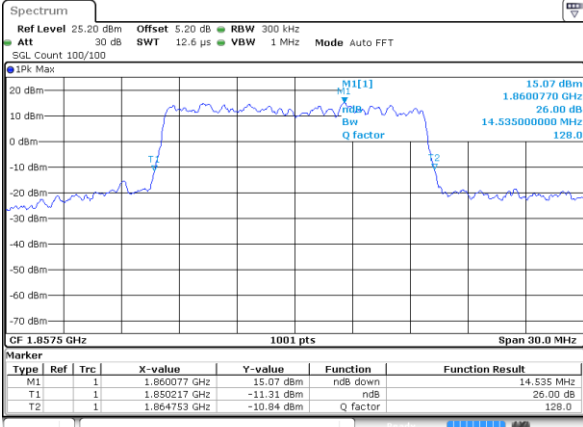

Highest Channel / 10MHz / QPSK

Date: 17 AUG 2017 20:16:07

Highest Channel / 10MHz / 16QAM

Date: 17 AUG 2017 20:16:17

LTE Band 2

Lowest Channel / 15MHz / QPSK

Date: 17 AUG 2017 20:23:06

Lowest Channel / 15MHz / 16QAM