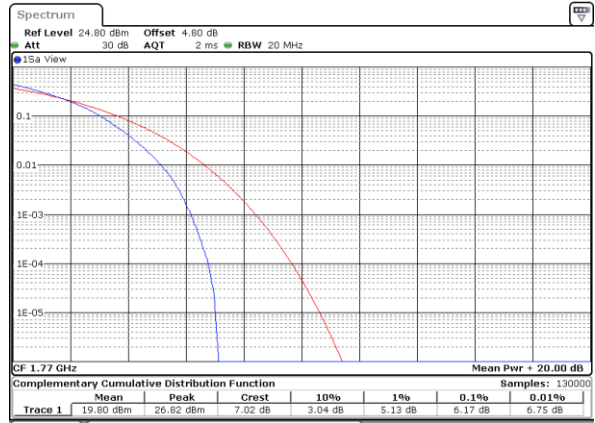

Middle Channel / Full RB

Date: 21 AUG 2017 14:27:14

Highest Channel / 1RB

Date: 21 AUG 2017 14:55:14

Highest Channel / Full RB

Date: 21 AUG 2017 14:38:28

LTE Band 66 / 20MHz / 16QAM

Lowest Channel / 1RB

Date: 21 AUG 2017 14:23:50

Lowest Channel / Full RB

Date: 21 AUG 2017 14:21:30

Middle Channel / 1RB

Date: 21 AUG 2017 14:36:54

Middle Channel / Full RB

Date: 21 AUG 2017 14:27:45

Highest Channel / 1RB

Date: 21 AUG 2017 14:55:25

Highest Channel / Full RB

Date: 21 AUG 2017 14:39:01

26dB Bandwidth

Mode	LTE Band 2 : 26dB BW(MHz)											
	1.4MHz		3MHz		5MHz		10MHz		15MHz		20MHz	
Mod.	QPSK	16QAM	QPSK	16QAM	QPSK	16QAM	QPSK	16QAM	QPSK	16QAM	QPSK	16QAM
Lowest CH	1.256	1.298	3.039	3.051	5.005	4.895	9.99	9.93	14.535	14.326	20.42	20.34
Middle CH	1.264	1.256	3.027	3.015	4.965	4.915	9.63	9.87	14.266	14.416	20.30	20.18
Highest CH	1.284	1.326	3.015	2.991	4.945	4.995	9.69	9.87	14.386	14.326	20.30	20.26

Mode	LTE Band 4 : 26dB BW(MHz)											
	1.4MHz		3MHz		5MHz		10MHz		15MHz		20MHz	
Mod.	QPSK	16QAM	QPSK	16QAM	QPSK	16QAM	QPSK	16QAM	QPSK	16QAM	QPSK	16QAM
Lowest CH	1.281	1.287	3.003	2.967	4.965	4.885	9.83	9.89	14.476	14.206	20.26	20.22
Middle CH	1.228	1.276	2.979	2.997	4.945	4.925	9.87	9.75	14.446	14.356	20.18	20.22
Highest CH	1.287	1.295	3.033	3.039	4.925	4.895	9.89	9.81	14.326	14.416	20.22	20.18