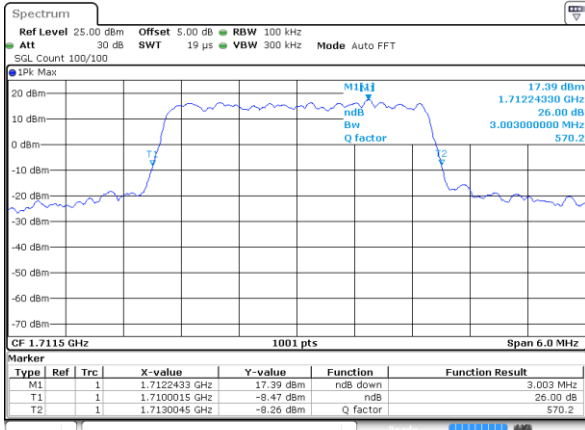

Date: 16 AUG 2017 20:10:37

Highest Channel / 1.4MHz / 16QAM

Date: 16 AUG 2017 20:10:47

LTE Band 4

Lowest Channel / 3MHz / QPSK

Date: 16 AUG 2017 20:17:42

Lowest Channel / 3MHz / 16QAM

Date: 16 AUG 2017 20:17:53