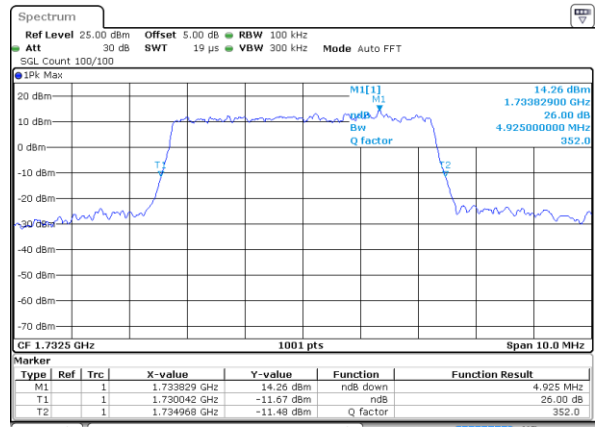

LTE Band 4

Lowest Channel / 5MHz / QPSK

Date: 16 AUG 2017 20:34:28

Lowest Channel / 5MHz / 16QAM

Date: 16 AUG 2017 20:34:38

Middle Channel / 5MHz / QPSK

Date: 16 AUG 2017 20:41:34

Middle Channel / 5MHz / 16QAM

Date: 16 AUG 2017 20:41:44

Highest Channel / 5MHz / QPSK

Date: 16 AUG 2017 20:44:07

Highest Channel / 5MHz / 16QAM

Date: 16 AUG 2017 20:44:18

LTE Band 4

Lowest Channel / 10MHz / QPSK

Date: 16 AUG 2017 22:23:02