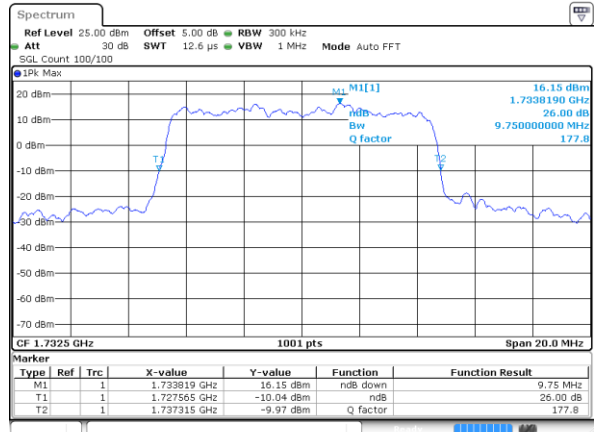

Date: 16 AUG 2017 20:41:44

Highest Channel / 5MHz / QPSK

Date: 16 AUG 2017 20:44:07

Highest Channel / 5MHz / 16QAM

Date: 16 AUG 2017 20:44:18

LTE Band 4

Lowest Channel / 10MHz / QPSK

Date: 16 AUG 2017 22:23:02

Lowest Channel / 10MHz / 16QAM

Date: 16 AUG 2017 22:23:13

Middle Channel / 10MHz / QPSK

Date: 16 AUG 2017 22:30:08

Middle Channel / 10MHz / 16QAM

Date: 16 AUG 2017 22:30:18

Highest Channel / 10MHz / QPSK

Date: 16 AUG 2017 22:32:41

Highest Channel / 10MHz / 16QAM

Date: 16 AUG 2017 22:32:51

LTE Band 4

Lowest Channel / 15MHz / QPSK

Date: 16 AUG 2017 22:39:46

Lowest Channel / 15MHz / 16QAM

Date: 16 AUG 2017 22:39:56

Middle Channel / 15MHz / QPSK

Date: 16 AUG 2017 22:46:51

Middle Channel / 15MHz / 16QAM

Date: 16 AUG 2017 22:47:02

Highest Channel / 15MHz / QPSK

Date: 16 AUG 2017 22:49:24

Highest Channel / 15MHz / 16QAM

Date: 16 AUG 2017 22:49:35

LTE Band 4