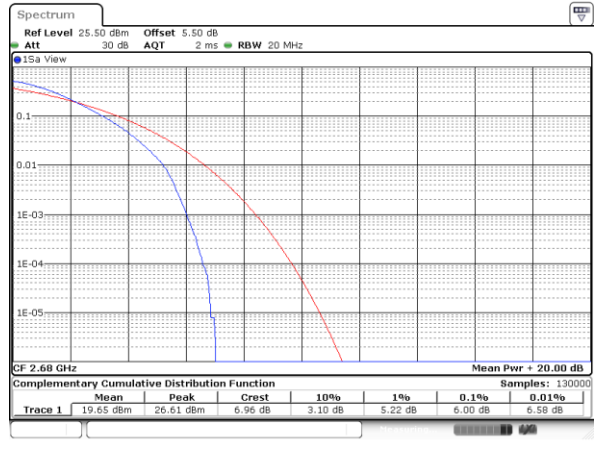

Date: 18 AUG 2017 14:53:38

Middle Channel / Full RB

Date: 18 AUG 2017 14:52:35

Highest Channel / 1RB

Date: 18 AUG 2017 14:54:45

Highest Channel / Full RB

Date: 18 AUG 2017 14:55:58

LTE Band 41 / 20MHz / QPSK

Lowest Channel / 1RB

Date: 19 AUG 2017 00:29:06

Lowest Channel / Full RB

Date: 19 AUG 2017 00:29:16

Middle Channel / 1RB

Date: 19 AUG 2017 00:29:33

Middle Channel / Full RB

Date: 19 AUG 2017 00:29:44

Highest Channel / 1RB

Date: 19 AUG 2017 00:29:54

Highest Channel / Full RB

Date: 19 AUG 2017 00:30:18

LTE Band 41 / 20MHz / 16QAM

Lowest Channel / 1RB

Date: 19 AUG 2017 00:27:28

Lowest Channel / Full RB