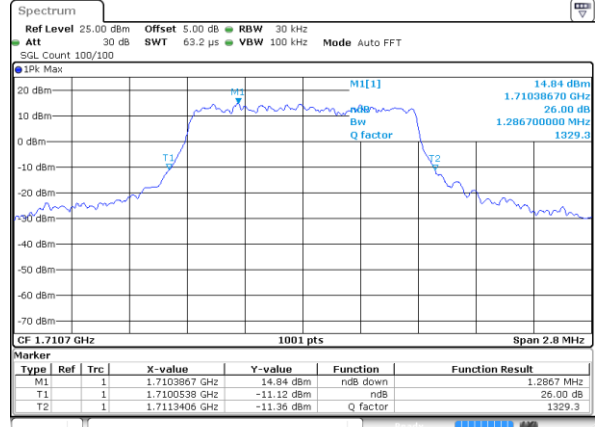

Date: 17 AUG 2017 20:32:45

LTE Band 2

Lowest Channel / 20MHz / QPSK

Date: 17 AUG 2017 20:39:34

Lowest Channel / 20MHz / 16QAM

Date: 17 AUG 2017 20:39:44

Middle Channel / 20MHz / QPSK

Date: 17 AUG 2017 20:46:33

Middle Channel / 20MHz / 16QAM

Date: 17 AUG 2017 20:46:43

Highest Channel / 20MHz / QPSK

Date: 17 AUG 2017 20:49:02

Highest Channel / 20MHz / 16QAM

Date: 17 AUG 2017 20:49:12

LTE Band 4

Lowest Channel / 1.4MHz / QPSK

Date: 16 AUG 2017 20:00:57

Lowest Channel / 1.4MHz / 16QAM

Date: 16 AUG 2017 20:01:08

Middle Channel / 1.4MHz / QPSK

Date: 16 AUG 2017 20:08:03

Middle Channel / 1.4MHz / 16QAM

Date: 16 AUG 2017 20:08:14

Highest Channel / 1.4MHz / QPSK

Date: 16 AUG 2017 20:10:37

Highest Channel / 1.4MHz / 16QAM

Date: 16 AUG 2017 20:10:47

LTE Band 4

Lowest Channel / 3MHz / QPSK

Date: 16 AUG 2017 20:17:42

Lowest Channel / 3MHz / 16QAM

Date: 16 AUG 2017 20:17:53