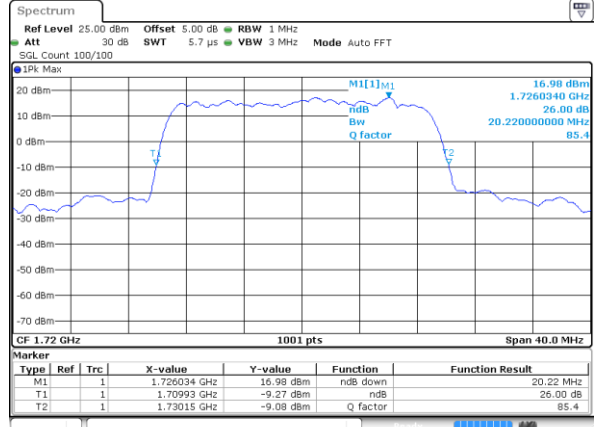

Highest Channel / 10MHz / 16QAM

Date: 16 AUG 2017 22:32:51

LTE Band 4

Lowest Channel / 15MHz / QPSK

Date: 16 AUG 2017 22:39:46

Lowest Channel / 15MHz / 16QAM

Date: 16 AUG 2017 22:39:56

Middle Channel / 15MHz / QPSK

Date: 16 AUG 2017 22:46:51

Middle Channel / 15MHz / 16QAM

Date: 16 AUG 2017 22:47:02

Highest Channel / 15MHz / QPSK

Date: 16 AUG 2017 22:49:24

Highest Channel / 15MHz / 16QAM

Date: 16 AUG 2017 22:49:35

LTE Band 4

Lowest Channel / 20MHz / QPSK

Date: 16 AUG 2017 22:56:30

Lowest Channel / 20MHz / 16QAM

Date: 16 AUG 2017 22:56:41

Middle Channel / 20MHz / QPSK

Date: 16 AUG 2017 23:03:37

Middle Channel / 20MHz / 16QAM

Date: 16 AUG 2017 23:03:47

Highest Channel / 20MHz / QPSK

Date: 16 AUG 2017 23:06:10

Highest Channel / 20MHz / 16QAM

Date: 16 AUG 2017 23:06:21

LTE Band 5

Lowest Channel / 1.4MHz / QPSK

Date: 17 AUG 2017 09:28:43

Lowest Channel / 1.4MHz / 16QAM