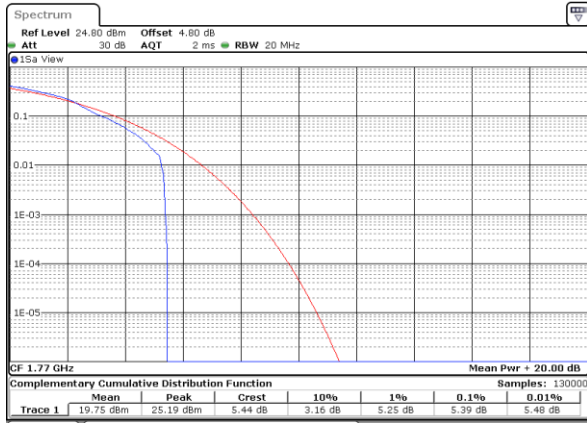

Middle Channel / Full RB

Date: 21 AUG 2017 14:27:14

Highest Channel / 1RB

Date: 21 AUG 2017 14:55:14

Highest Channel / Full RB

Date: 21 AUG 2017 14:38:28

LTE Band 66 / 20MHz / 16QAM

Lowest Channel / 1RB

Date: 21 AUG 2017 14:23:50

Lowest Channel / Full RB

Date: 21 AUG 2017 14:21:30

Middle Channel / 1RB

Date: 21 AUG 2017 14:36:54

Middle Channel / Full RB

Date: 21 AUG 2017 14:27:45

Highest Channel / 1RB

Date: 21 AUG 2017 14:55:25

Highest Channel / Full RB

Date: 21 AUG 2017 14:39:01

26dB Bandwidth

Mode	LTE Band 2 : 26dB BW(MHz)											
	1.4MHz		3MHz		5MHz		10MHz		15MHz		20MHz	
Mod.	QPSK	16QAM	QPSK	16QAM	QPSK	16QAM	QPSK	16QAM	QPSK	16QAM	QPSK	16QAM
Lowest CH	1.256	1.298	3.039	3.051	5.005	4.895	9.99	9.93	14.535	14.326	20.42	20.34
Middle CH	1.264	1.256	3.027	3.015	4.965	4.915	9.63	9.87	14.266	14.416	20.30	20.18
Highest CH	1.284	1.326	3.015	2.991	4.945	4.995	9.69	9.87	14.386	14.326	20.30	20.26

Mode	LTE Band 4 : 26dB BW(MHz)											
	1.4MHz		3MHz		5MHz		10MHz		15MHz		20MHz	
Mod.	QPSK	16QAM	QPSK	16QAM	QPSK	16QAM	QPSK	16QAM	QPSK	16QAM	QPSK	16QAM
Lowest CH	1.281	1.287	3.003	2.967	4.965	4.885	9.83	9.89	14.476	14.206	20.26	20.22
Middle CH	1.228	1.276	2.979	2.997	4.945	4.925	9.87	9.75	14.446	14.356	20.18	20.22
Highest CH	1.287	1.295	3.033	3.039	4.925	4.895	9.89	9.81	14.326	14.416	20.22	20.18