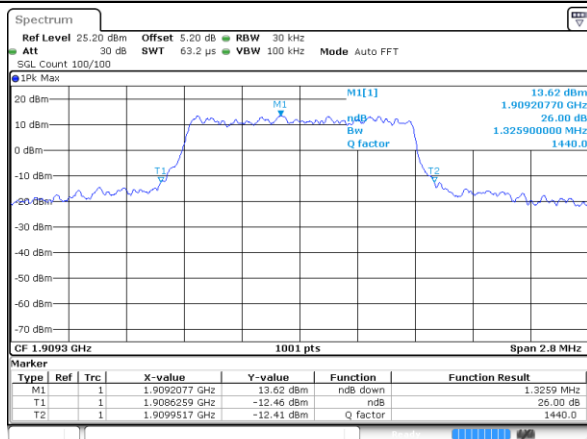

Mode	LTE Band 66 : 26dB BW(MHz)											
BW	1.4MHz		3MHz		5MHz		10MHz		15MHz		20MHz	
Mod.	QPSK	16QAM	QPSK	16QAM	QPSK	16QAM	QPSK	16QAM	QPSK	16QAM	QPSK	16QAM
Lowest CH	1.273	1.276	3.027	3.045	4.995	4.915	9.65	9.81	14.446	14.505	20.22	20.22
Middle CH	1.259	1.281	3.009	2.997	4.875	4.985	9.81	9.79	14.296	14.505	20.14	20.18
Highest CH	1.295	1.292	2.985	2.961	5.015	4.895	9.99	9.77	14.116	14.595	20.34	20.18

LTE Band 2

Lowest Channel / 1.4MHz / QPSK

Date: 17 AUG 2017 19:06:58

Lowest Channel / 1.4MHz / 16QAM

Date: 17 AUG 2017 19:07:07

Middle Channel / 1.4MHz / QPSK

Date: 17 AUG 2017 19:13:56

Middle Channel / 1.4MHz / 16QAM

Date: 17 AUG 2017 19:14:06

Highest Channel / 1.4MHz / QPSK

Date: 17 AUG 2017 19:16:25

Highest Channel / 1.4MHz / 16QAM

Date: 17 AUG 2017 19:16:35

LTE Band 2

Lowest Channel / 3MHz / QPSK

Date: 17 AUG 2017 19:33:45