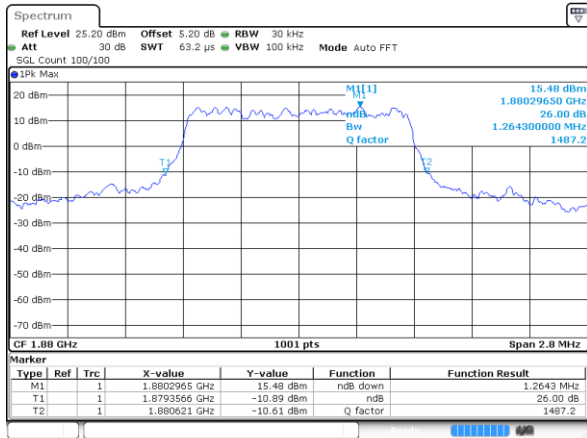

Mode	LTE Band 66 : 26dB BW(MHz)											
BW	1.4MHz		3MHz		5MHz		10MHz		15MHz		20MHz	
Mod.	QPSK	16QAM	QPSK	16QAM	QPSK	16QAM	QPSK	16QAM	QPSK	16QAM	QPSK	16QAM
Lowest CH	1.273	1.276	3.027	3.045	4.995	4.915	9.65	9.81	14.446	14.505	20.22	20.22
Middle CH	1.259	1.281	3.009	2.997	4.875	4.985	9.81	9.79	14.296	14.505	20.14	20.18
Highest CH	1.295	1.292	2.985	2.961	5.015	4.895	9.99	9.77	14.116	14.595	20.34	20.18

LTE Band 2

Lowest Channel / 1.4MHz / QPSK

Date: 17 AUG 2017 19:06:58

Lowest Channel / 1.4MHz / 16QAM

Date: 17 AUG 2017 19:07:07

Middle Channel / 1.4MHz / QPSK

Date: 17 AUG 2017 19:13:56

Middle Channel / 1.4MHz / 16QAM

Date: 17 AUG 2017 19:14:06

Highest Channel / 1.4MHz / QPSK

Date: 17 AUG 2017 19:16:25

Highest Channel / 1.4MHz / 16QAM

Date: 17 AUG 2017 19:16:35

LTE Band 2

Lowest Channel / 3MHz / QPSK

Date: 17 AUG 2017 19:33:45