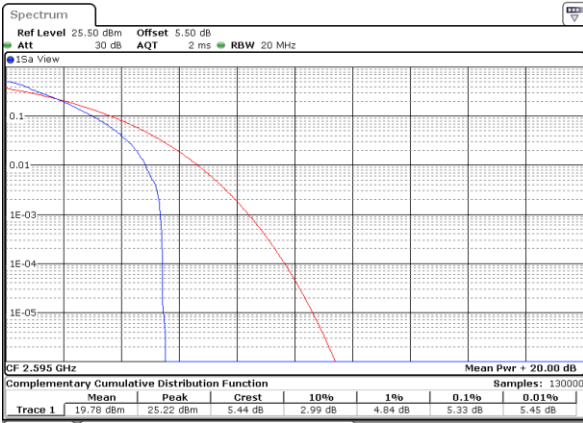

Date: 18 AUG 2017 23:45:22

Highest Channel / 1RB

Date: 18 AUG 2017 23:43:51

Highest Channel / Full RB

Date: 18 AUG 2017 23:44:41

LTE Band 38 / 20MHz / QPSK

Lowest Channel / 1RB

Date: 18 AUG 2017 14:49:35

Lowest Channel / Full RB

Date: 18 AUG 2017 14:52:00

Middle Channel / 1RB

Date: 18 AUG 2017 14:53:52

Middle Channel / Full RB

Date: 18 AUG 2017 14:52:17

Highest Channel / 1RB

Date: 18 AUG 2017 14:54:31