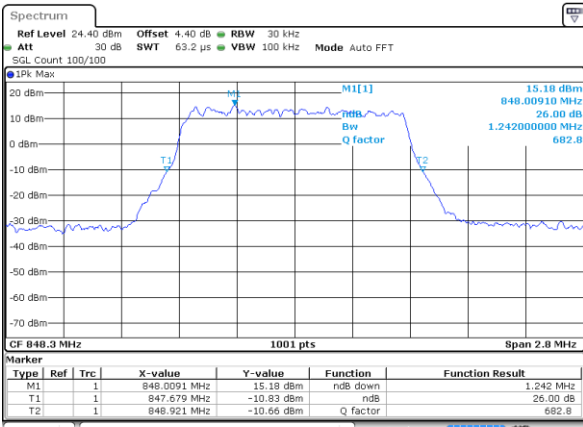

Highest Channel / 20MHz / QPSK

Date: 16 AUG 2017 23:06:10

Highest Channel / 20MHz / 16QAM

Date: 16 AUG 2017 23:06:21

LTE Band 5

Lowest Channel / 1.4MHz / QPSK

Date: 17 AUG 2017 09:28:43

Lowest Channel / 1.4MHz / 16QAM

Date: 17 AUG 2017 09:30:32

Middle Channel / 1.4MHz / QPSK

Date: 17 AUG 2017 09:36:56

Middle Channel / 1.4MHz / 16QAM

Date: 17 AUG 2017 09:37:16

Highest Channel / 1.4MHz / QPSK

Date: 17 AUG 2017 09:37:55

Highest Channel / 1.4MHz / 16QAM