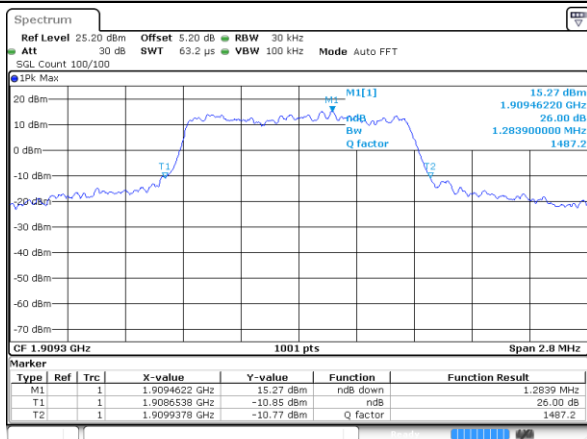

Mode	LTE Band 66 : 26dB BW(MHz)											
BW	1.4MHz		3MHz		5MHz		10MHz		15MHz		20MHz	
Mod.	QPSK	16QAM	QPSK	16QAM	QPSK	16QAM	QPSK	16QAM	QPSK	16QAM	QPSK	16QAM
Lowest CH	1.273	1.276	3.027	3.045	4.995	4.915	9.65	9.81	14.446	14.505	20.22	20.22
Middle CH	1.259	1.281	3.009	2.997	4.875	4.985	9.81	9.79	14.296	14.505	20.14	20.18
Highest CH	1.295	1.292	2.985	2.961	5.015	4.895	9.99	9.77	14.116	14.595	20.34	20.18

LTE Band 2

Lowest Channel / 1.4MHz / QPSK

Date: 17 AUG 2017 19:06:58

Lowest Channel / 1.4MHz / 16QAM

Date: 17 AUG 2017 19:07:07

Middle Channel / 1.4MHz / QPSK

Date: 17 AUG 2017 19:13:56

Middle Channel / 1.4MHz / 16QAM

Date: 17 AUG 2017 19:14:06

Highest Channel / 1.4MHz / QPSK

Date: 17 AUG 2017 19:16:25

Highest Channel / 1.4MHz / 16QAM

Date: 17 AUG 2017 19:16:35

LTE Band 2

Lowest Channel / 3MHz / QPSK

Date: 17 AUG 2017 19:33:45