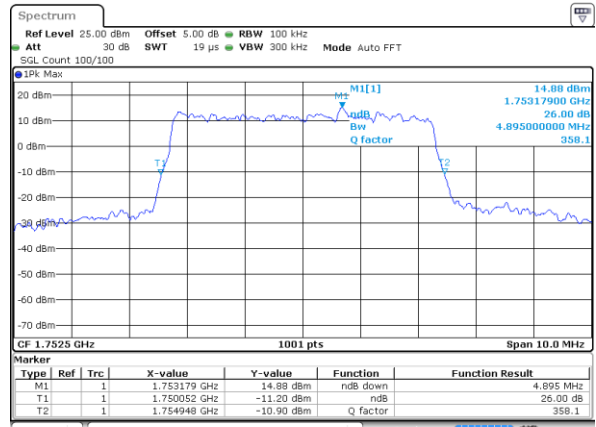

LTE Band 4

Lowest Channel / 5MHz / QPSK

Date: 16 AUG 2017 20:34:28

Lowest Channel / 5MHz / 16QAM

Date: 16 AUG 2017 20:34:38

Middle Channel / 5MHz / QPSK

Date: 16 AUG 2017 20:41:34

Middle Channel / 5MHz / 16QAM

Date: 16 AUG 2017 20:41:44

Highest Channel / 5MHz / QPSK

Date: 16 AUG 2017 20:44:07

Highest Channel / 5MHz / 16QAM

Date: 16 AUG 2017 20:44:18

LTE Band 4

Lowest Channel / 10MHz / QPSK

Date: 16 AUG 2017 22:23:02