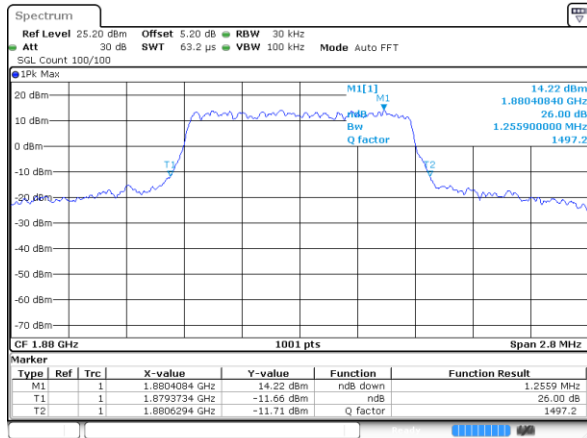

Mode	LTE Band 66 : 26dB BW(MHz)											
BW	1.4MHz		3MHz		5MHz		10MHz		15MHz		20MHz	
Mod.	QPSK	16QAM	QPSK	16QAM	QPSK	16QAM	QPSK	16QAM	QPSK	16QAM	QPSK	16QAM
Lowest CH	1.273	1.276	3.027	3.045	4.995	4.915	9.65	9.81	14.446	14.505	20.22	20.22
Middle CH	1.259	1.281	3.009	2.997	4.875	4.985	9.81	9.79	14.296	14.505	20.14	20.18
Highest CH	1.295	1.292	2.985	2.961	5.015	4.895	9.99	9.77	14.116	14.595	20.34	20.18

LTE Band 2

Lowest Channel / 1.4MHz / QPSK

Date: 17 AUG 2017 19:06:58

Lowest Channel / 1.4MHz / 16QAM

Date: 17 AUG 2017 19:07:07

Middle Channel / 1.4MHz / QPSK

Date: 17 AUG 2017 19:13:56

Middle Channel / 1.4MHz / 16QAM

Date: 17 AUG 2017 19:14:06

Highest Channel / 1.4MHz / QPSK

Date: 17 AUG 2017 19:16:25

Highest Channel / 1.4MHz / 16QAM

Date: 17 AUG 2017 19:16:35

LTE Band 2

Lowest Channel / 3MHz / QPSK

Date: 17 AUG 2017 19:33:45