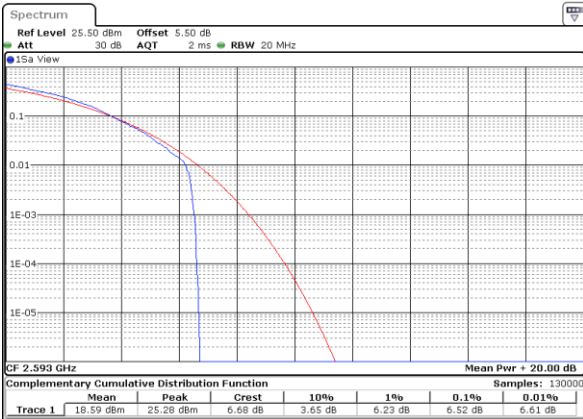

Middle Channel / 1RB

Date: 19 AUG 2017 00:28:05