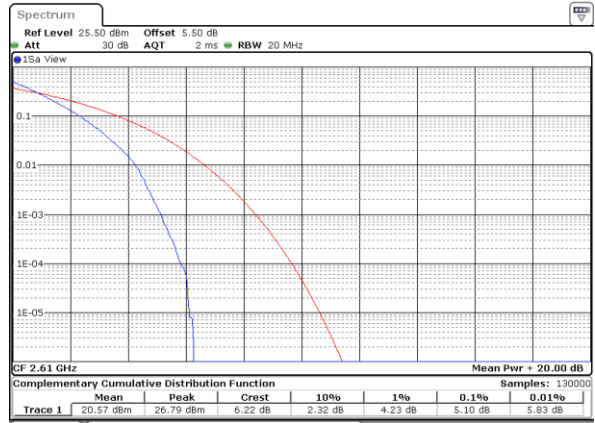

Date: 18 AUG 2017 23:45:22

Highest Channel / 1RB

Date: 18 AUG 2017 23:43:51

Highest Channel / Full RB

Date: 18 AUG 2017 23:44:41

LTE Band 38 / 20MHz / QPSK

Lowest Channel / 1RB

Date: 18 AUG 2017 14:49:35

Lowest Channel / Full RB

Date: 18 AUG 2017 14:52:00

Middle Channel / 1RB

Date: 18 AUG 2017 14:53:52

Middle Channel / Full RB

Date: 18 AUG 2017 14:52:17

Highest Channel / 1RB

Date: 18 AUG 2017 14:54:31

Highest Channel / Full RB

Date: 18 AUG 2017 14:56:49

LTE Band 38 / 20MHz / 16QAM

Lowest Channel / 1RB

Date: 18 AUG 2017 14:50:12

Lowest Channel / Full RB

Date: 18 AUG 2017 14:51:42

Middle Channel / 1RB

Date: 18 AUG 2017 14:53:38

Middle Channel / Full RB

Date: 18 AUG 2017 14:52:35

Highest Channel / 1RB

Date: 18 AUG 2017 14:54:45

Highest Channel / Full RB

Date: 18 AUG 2017 14:55:58

LTE Band 41 / 20MHz / QPSK