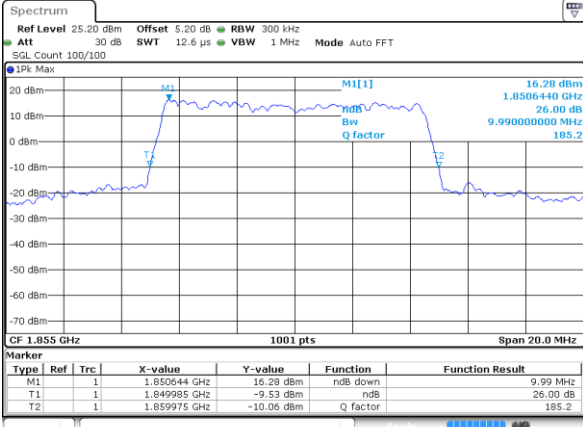

LTE Band 2

Lowest Channel / 10MHz / QPSK

Date: 17 AUG 2017 20:06:39