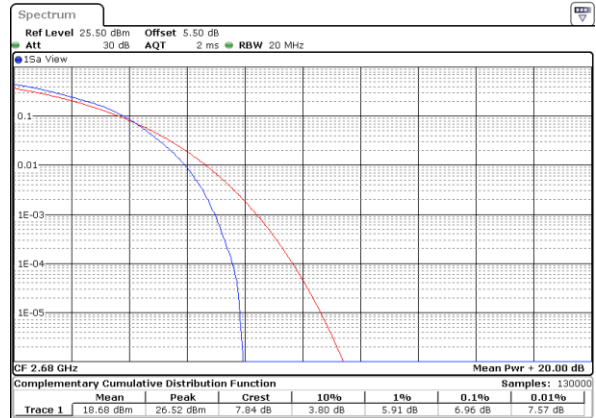

Date: 19 AUG 2017 00:27:54

Middle Channel / 1RB

Date: 19 AUG 2017 00:28:05

Middle Channel / Full RB

Date: 19 AUG 2017 00:28:15

Highest Channel / 1RB

Date: 19 AUG 2017 00:28:37

Highest Channel / Full RB

Date: 19 AUG 2017 00:28:55

LTE Band 66 / 20MHz / QPSK

Lowest Channel / 1RB

Date: 21 AUG 2017 14:24:18

Lowest Channel / Full RB

Date: 21 AUG 2017 14:21:14

Middle Channel / 1RB

Date: 21 AUG 2017 14:37:07