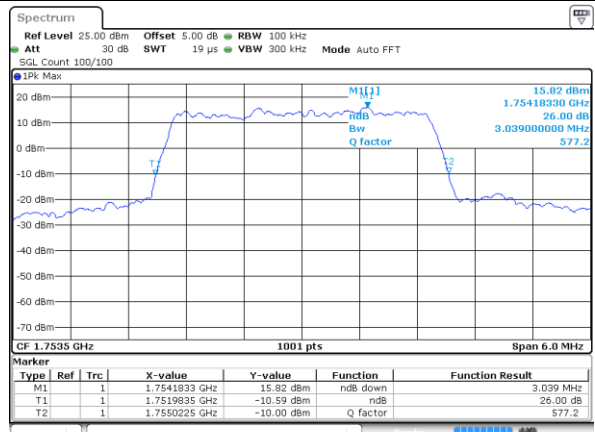

Date: 16 AUG 2017 20:10:37

Highest Channel / 1.4MHz / 16QAM

Date: 16 AUG 2017 20:10:47

LTE Band 4

Lowest Channel / 3MHz / QPSK

Date: 16 AUG 2017 20:17:42

Lowest Channel / 3MHz / 16QAM

Date: 16 AUG 2017 20:17:53

Middle Channel / 3MHz / QPSK

Date: 16 AUG 2017 20:24:47

Middle Channel / 3MHz / 16QAM

Date: 16 AUG 2017 20:24:58

Highest Channel / 3MHz / QPSK

Date: 16 AUG 2017 20:27:21

Highest Channel / 3MHz / 16QAM

Date: 16 AUG 2017 20:27:31

LTE Band 4

Lowest Channel / 5MHz / QPSK

Date: 16 AUG 2017 20:34:28

Lowest Channel / 5MHz / 16QAM

Date: 16 AUG 2017 20:34:38

Middle Channel / 5MHz / QPSK

Date: 16 AUG 2017 20:41:34

Middle Channel / 5MHz / 16QAM

Date: 16 AUG 2017 20:41:44

Highest Channel / 5MHz / QPSK

Date: 16 AUG 2017 20:44:07

Highest Channel / 5MHz / 16QAM

Date: 16 AUG 2017 20:44:18

LTE Band 4

Lowest Channel / 10MHz / QPSK

Date: 16 AUG 2017 22:23:02