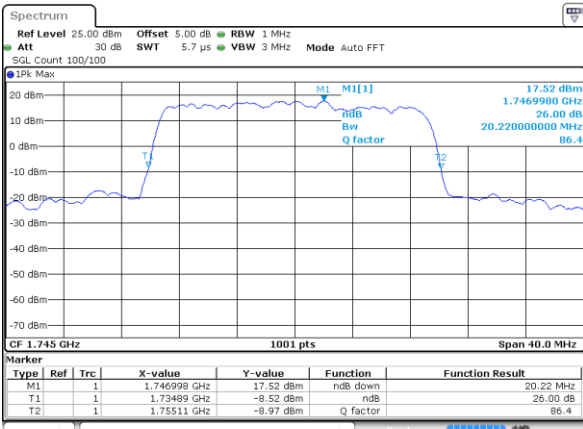

Date: 16 AUG 2017 22:46:51

Middle Channel / 15MHz / 16QAM

Date: 16 AUG 2017 22:47:02

Highest Channel / 15MHz / QPSK

Date: 16 AUG 2017 22:49:24

Highest Channel / 15MHz / 16QAM

Date: 16 AUG 2017 22:49:35

LTE Band 4

Lowest Channel / 20MHz / QPSK

Date: 16 AUG 2017 22:56:30

Lowest Channel / 20MHz / 16QAM

Date: 16 AUG 2017 22:56:41

Middle Channel / 20MHz / QPSK

Date: 16 AUG 2017 23:03:37

Middle Channel / 20MHz / 16QAM

Date: 16 AUG 2017 23:03:47

Highest Channel / 20MHz / QPSK

Date: 16 AUG 2017 23:06:10

Highest Channel / 20MHz / 16QAM

Date: 16 AUG 2017 23:06:21

LTE Band 5

Lowest Channel / 1.4MHz / QPSK

Date: 17 AUG 2017 09:28:43

Lowest Channel / 1.4MHz / 16QAM