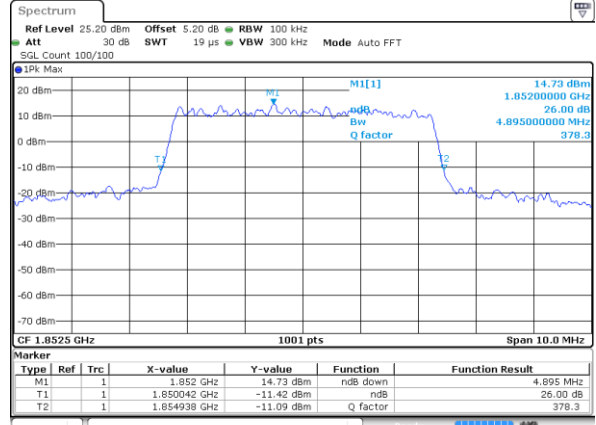

Highest Channel / 3MHz / 16QAM

Date: 17 AUG 2017 19:43:23

LTE Band 2

Lowest Channel / 5MHz / QPSK

Date: 17 AUG 2017 19:50:12

Lowest Channel / 5MHz / 16QAM

Date: 17 AUG 2017 19:50:22

Middle Channel / 5MHz / QPSK

Date: 17 AUG 2017 19:57:11

Middle Channel / 5MHz / 16QAM

Date: 17 AUG 2017 19:57:21

Highest Channel / 5MHz / QPSK

Date: 17 AUG 2017 19:59:40

Highest Channel / 5MHz / 16QAM

Date: 17 AUG 2017 19:59:50

LTE Band 2