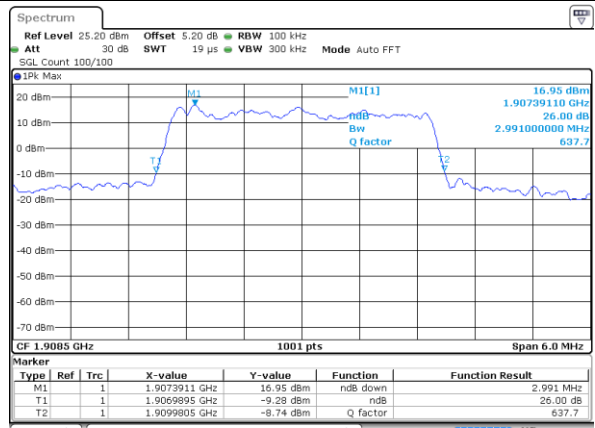

Date: 17 AUG 2017 19:14:06

Highest Channel / 1.4MHz / QPSK

Date: 17 AUG 2017 19:16:25

Highest Channel / 1.4MHz / 16QAM

Date: 17 AUG 2017 19:16:35

LTE Band 2

Lowest Channel / 3MHz / QPSK

Date: 17 AUG 2017 19:33:45

Lowest Channel / 3MHz / 16QAM

Date: 17 AUG 2017 19:33:55

Middle Channel / 3MHz / QPSK

Date: 17 AUG 2017 19:40:44

Middle Channel / 3MHz / 16QAM

Date: 17 AUG 2017 19:40:54

Highest Channel / 3MHz / QPSK

Date: 17 AUG 2017 19:43:13

Highest Channel / 3MHz / 16QAM

Date: 17 AUG 2017 19:43:23

LTE Band 2

Lowest Channel / 5MHz / QPSK

Date: 17 AUG 2017 19:50:12

Lowest Channel / 5MHz / 16QAM

Date: 17 AUG 2017 19:50:22

Middle Channel / 5MHz / QPSK