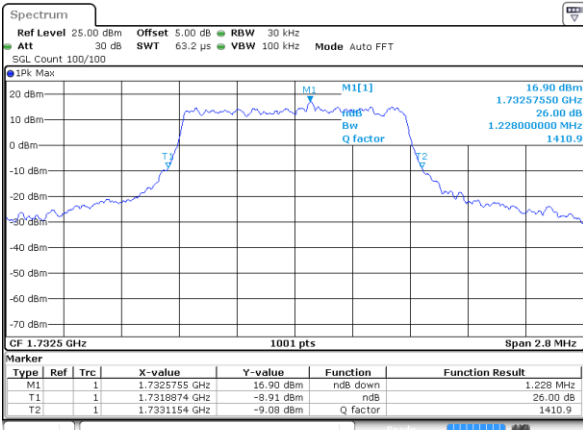

Date: 17 AUG 2017 20:32:45

LTE Band 2

Lowest Channel / 20MHz / QPSK

Date: 17 AUG 2017 20:39:34

Lowest Channel / 20MHz / 16QAM

Date: 17 AUG 2017 20:39:44

Middle Channel / 20MHz / QPSK

Date: 17 AUG 2017 20:46:33

Middle Channel / 20MHz / 16QAM

Date: 17 AUG 2017 20:46:43

Highest Channel / 20MHz / QPSK

Date: 17 AUG 2017 20:49:02

Highest Channel / 20MHz / 16QAM

Date: 17 AUG 2017 20:49:12

LTE Band 4

Lowest Channel / 1.4MHz / QPSK

Date: 16 AUG 2017 20:00:57

Lowest Channel / 1.4MHz / 16QAM

Date: 16 AUG 2017 20:01:08

Middle Channel / 1.4MHz / QPSK

Date: 16 AUG 2017 20:08:03

Middle Channel / 1.4MHz / 16QAM

Date: 16 AUG 2017 20:08:14

Highest Channel / 1.4MHz / QPSK

Date: 16 AUG 2017 20:10:37

Highest Channel / 1.4MHz / 16QAM

Date: 16 AUG 2017 20:10:47

LTE Band 4

Lowest Channel / 3MHz / QPSK

Date: 16 AUG 2017 20:17:42

Lowest Channel / 3MHz / 16QAM

Date: 16 AUG 2017 20:17:53