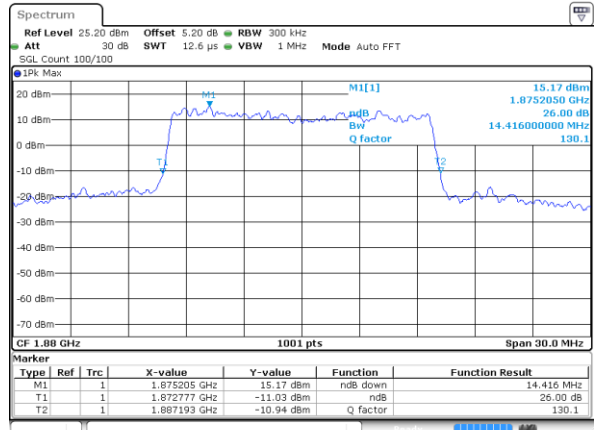

Middle Channel / 15MHz / 16QAM

Date: 17 AUG 2017 20:30:16