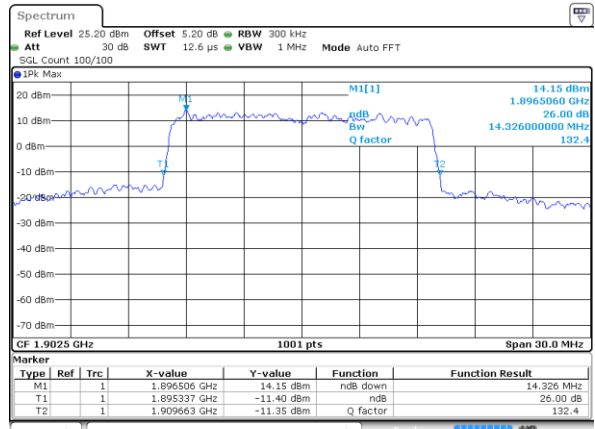

Highest Channel / 10MHz / QPSK

Date: 17 AUG 2017 20:16:07

Highest Channel / 10MHz / 16QAM

Date: 17 AUG 2017 20:16:17

LTE Band 2

Lowest Channel / 15MHz / QPSK

Date: 17 AUG 2017 20:23:06

Lowest Channel / 15MHz / 16QAM

Date: 17 AUG 2017 20:23:16

Middle Channel / 15MHz / QPSK

Date: 17 AUG 2017 20:30:06

Middle Channel / 15MHz / 16QAM

Date: 17 AUG 2017 20:30:16

Highest Channel / 15MHz / QPSK

Date: 17 AUG 2017 20:32:35

Highest Channel / 15MHz / 16QAM

Date: 17 AUG 2017 20:32:45

LTE Band 2

Lowest Channel / 20MHz / QPSK

Date: 17 AUG 2017 20:39:34

Lowest Channel / 20MHz / 16QAM

Date: 17 AUG 2017 20:39:44

Middle Channel / 20MHz / QPSK

Date: 17 AUG 2017 20:46:33