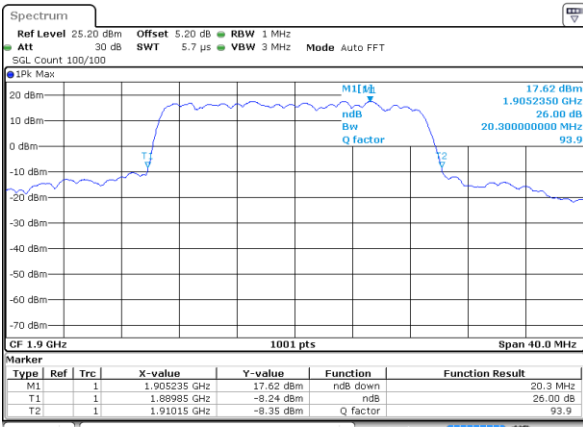

Date: 17 AUG 2017 20:32:45

LTE Band 2

Lowest Channel / 20MHz / QPSK

Date: 17 AUG 2017 20:39:34

Lowest Channel / 20MHz / 16QAM

Date: 17 AUG 2017 20:39:44

Middle Channel / 20MHz / QPSK

Date: 17 AUG 2017 20:46:33

Middle Channel / 20MHz / 16QAM

Date: 17 AUG 2017 20:46:43

Highest Channel / 20MHz / QPSK

Date: 17 AUG 2017 20:49:02

Highest Channel / 20MHz / 16QAM

Date: 17 AUG 2017 20:49:12

LTE Band 4

Lowest Channel / 1.4MHz / QPSK