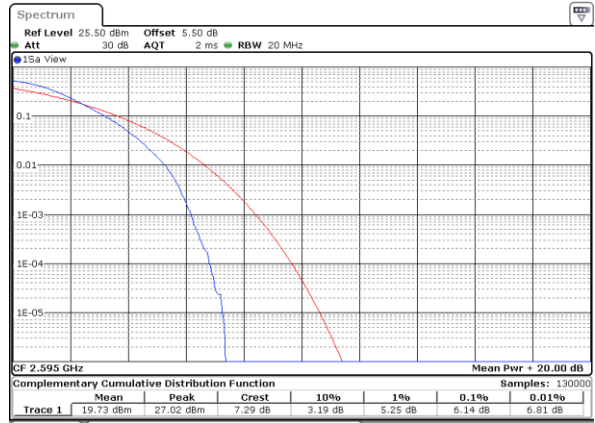

Date: 18 AUG 2017 23:45:22

Highest Channel / 1RB

Date: 18 AUG 2017 23:43:51

Highest Channel / Full RB

Date: 18 AUG 2017 23:44:41

LTE Band 38 / 20MHz / QPSK

Lowest Channel / 1RB

Date: 18 AUG 2017 14:49:35

Lowest Channel / Full RB

Date: 18 AUG 2017 14:52:00

Middle Channel / 1RB

Date: 18 AUG 2017 14:53:52

Middle Channel / Full RB

Date: 18 AUG 2017 14:52:17

Highest Channel / 1RB

Date: 18 AUG 2017 14:54:31

Highest Channel / Full RB

Date: 18 AUG 2017 14:56:49

LTE Band 38 / 20MHz / 16QAM

Lowest Channel / 1RB

Date: 18 AUG 2017 14:50:12

Lowest Channel / Full RB

Date: 18 AUG 2017 14:51:42

Middle Channel / 1RB

Date: 18 AUG 2017 14:53:38

Middle Channel / Full RB

Date: 18 AUG 2017 14:52:35

Highest Channel / 1RB

Date: 18 AUG 2017 14:54:45

Highest Channel / Full RB

Date: 18 AUG 2017 14:55:58

LTE Band 41 / 20MHz / QPSK