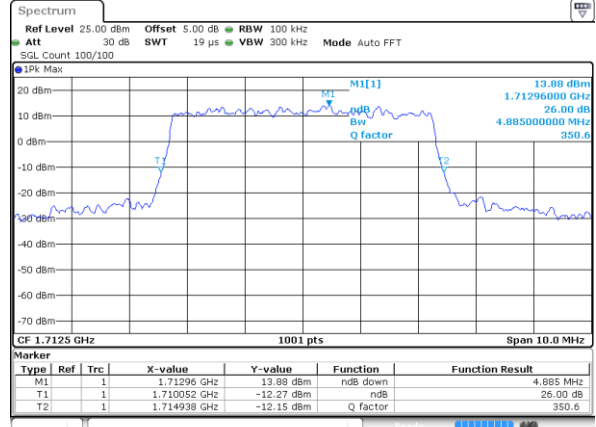

Date: 16 AUG 2017 20:10:37

Highest Channel / 1.4MHz / 16QAM

Date: 16 AUG 2017 20:10:47

LTE Band 4

Lowest Channel / 3MHz / QPSK

Date: 16 AUG 2017 20:17:42

Lowest Channel / 3MHz / 16QAM

Date: 16 AUG 2017 20:17:53

Middle Channel / 3MHz / QPSK

Date: 16 AUG 2017 20:24:47

Middle Channel / 3MHz / 16QAM

Date: 16 AUG 2017 20:24:58

Highest Channel / 3MHz / QPSK

Date: 16 AUG 2017 20:27:21

Highest Channel / 3MHz / 16QAM

Date: 16 AUG 2017 20:27:31

LTE Band 4

Lowest Channel / 5MHz / QPSK

Date: 16 AUG 2017 20:34:28

Lowest Channel / 5MHz / 16QAM

Date: 16 AUG 2017 20:34:38

Middle Channel / 5MHz / QPSK

Date: 16 AUG 2017 20:41:34

Middle Channel / 5MHz / 16QAM