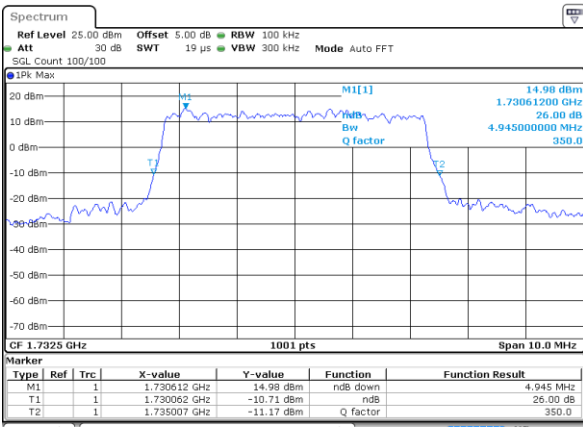

LTE Band 4

Lowest Channel / 5MHz / QPSK

Date: 16 AUG 2017 20:34:28

Lowest Channel / 5MHz / 16QAM

Date: 16 AUG 2017 20:34:38

Middle Channel / 5MHz / QPSK

Date: 16 AUG 2017 20:41:34

Middle Channel / 5MHz / 16QAM

Date: 16 AUG 2017 20:41:44

Highest Channel / 5MHz / QPSK

Date: 16 AUG 2017 20:44:07

Highest Channel / 5MHz / 16QAM

Date: 16 AUG 2017 20:44:18

LTE Band 4

Lowest Channel / 10MHz / QPSK

Date: 16 AUG 2017 22:23:02