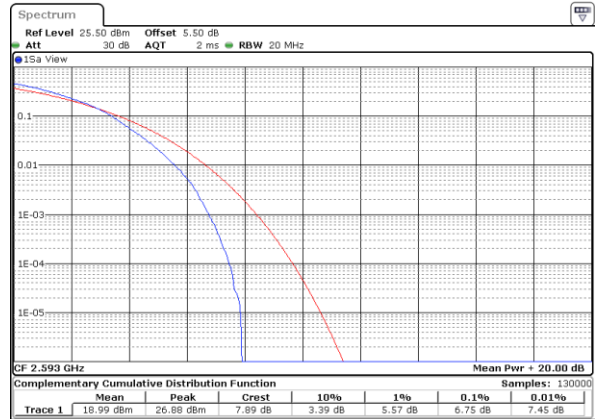

Middle Channel / Full RB

Date: 19 AUG 2017 00:28:15