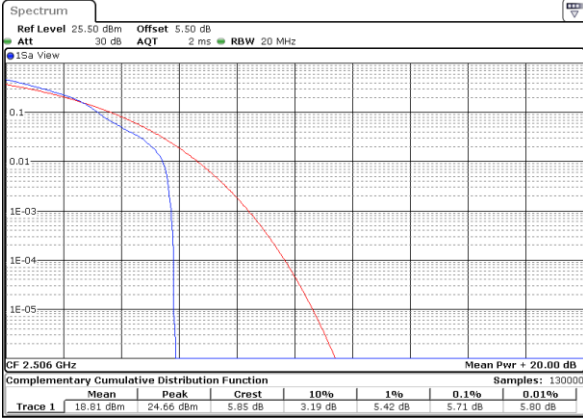

Highest Channel / 1RB

Date: 19 AUG 2017 00:29:54

Highest Channel / Full RB

Date: 19 AUG 2017 00:30:18

LTE Band 41 / 20MHz / 16QAM

Lowest Channel / 1RB

Date: 19 AUG 2017 00:27:28

Lowest Channel / Full RB