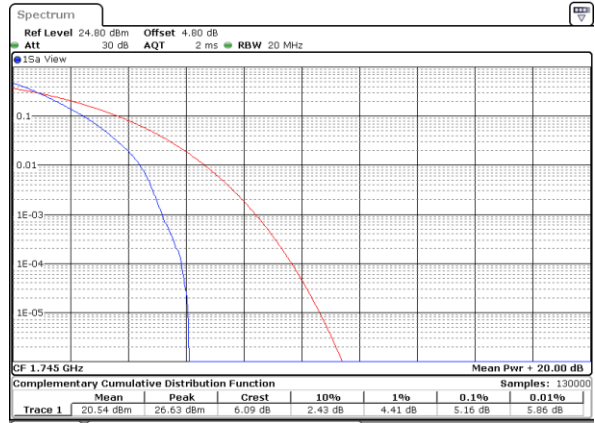

Date: 19 AUG 2017 00:28:55

LTE Band 66 / 20MHz / QPSK

Lowest Channel / 1RB

Date: 21 AUG 2017 14:24:18

Lowest Channel / Full RB

Date: 21 AUG 2017 14:21:14

Middle Channel / 1RB

Date: 21 AUG 2017 14:37:07

Middle Channel / Full RB

Date: 21 AUG 2017 14:27:14

Highest Channel / 1RB

Date: 21 AUG 2017 14:55:14

Highest Channel / Full RB

Date: 21 AUG 2017 14:38:28

LTE Band 66 / 20MHz / 16QAM

Lowest Channel / 1RB