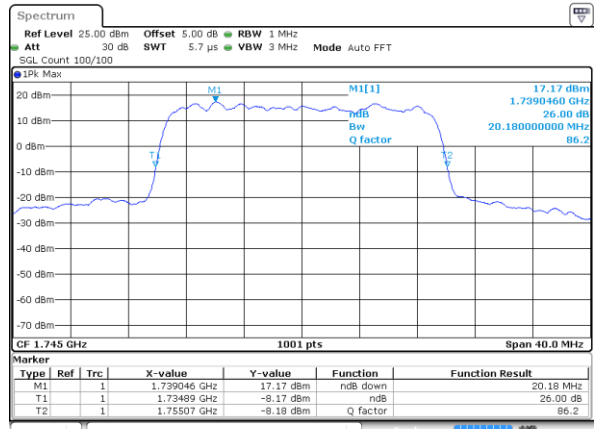

Highest Channel / 10MHz / 16QAM

Date: 16 AUG 2017 22:32:51

LTE Band 4

Lowest Channel / 15MHz / QPSK

Date: 16 AUG 2017 22:39:46

Lowest Channel / 15MHz / 16QAM

Date: 16 AUG 2017 22:39:56

Middle Channel / 15MHz / QPSK

Date: 16 AUG 2017 22:46:51

Middle Channel / 15MHz / 16QAM

Date: 16 AUG 2017 22:47:02

Highest Channel / 15MHz / QPSK

Date: 16 AUG 2017 22:49:24

Highest Channel / 15MHz / 16QAM

Date: 16 AUG 2017 22:49:35

LTE Band 4

Lowest Channel / 20MHz / QPSK

Date: 16 AUG 2017 22:56:30

Lowest Channel / 20MHz / 16QAM

Date: 16 AUG 2017 22:56:41

Middle Channel / 20MHz / QPSK

Date: 16 AUG 2017 23:03:37

Middle Channel / 20MHz / 16QAM

Date: 16 AUG 2017 23:03:47

Highest Channel / 20MHz / QPSK

Date: 16 AUG 2017 23:06:10

Highest Channel / 20MHz / 16QAM

Date: 16 AUG 2017 23:06:21

LTE Band 5

Lowest Channel / 1.4MHz / QPSK

Date: 17 AUG 2017 09:28:43

Lowest Channel / 1.4MHz / 16QAM