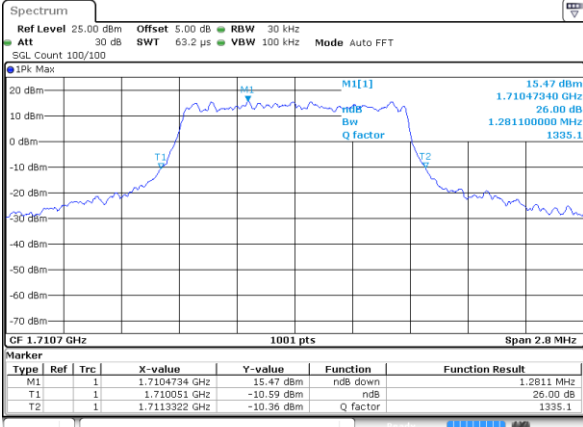

Date: 17 AUG 2017 20:32:45

LTE Band 2

Lowest Channel / 20MHz / QPSK

Date: 17 AUG 2017 20:39:34

Lowest Channel / 20MHz / 16QAM

Date: 17 AUG 2017 20:39:44

Middle Channel / 20MHz / QPSK

Date: 17 AUG 2017 20:46:33

Middle Channel / 20MHz / 16QAM

Date: 17 AUG 2017 20:46:43

Highest Channel / 20MHz / QPSK

Date: 17 AUG 2017 20:49:02

Highest Channel / 20MHz / 16QAM

Date: 17 AUG 2017 20:49:12

LTE Band 4

Lowest Channel / 1.4MHz / QPSK

Date: 16 AUG 2017 20:00:57

Lowest Channel / 1.4MHz / 16QAM

Date: 16 AUG 2017 20:01:08

Middle Channel / 1.4MHz / QPSK

Date: 16 AUG 2017 20:08:03

Middle Channel / 1.4MHz / 16QAM

Date: 16 AUG 2017 20:08:14

Highest Channel / 1.4MHz / QPSK

Date: 16 AUG 2017 20:10:37

Highest Channel / 1.4MHz / 16QAM

Date: 16 AUG 2017 20:10:47

LTE Band 4

Lowest Channel / 3MHz / QPSK

Date: 16 AUG 2017 20:17:42

Lowest Channel / 3MHz / 16QAM

Date: 16 AUG 2017 20:17:53