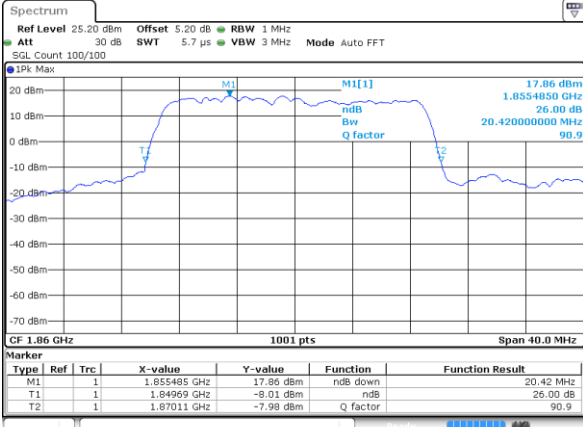

LTE Band 2

Lowest Channel / 20MHz / QPSK

Date: 17 AUG 2017 20:39:34