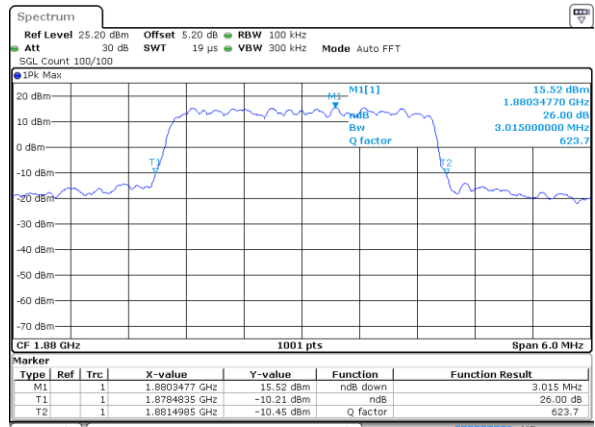

Date: 17 AUG 2017 19:14:06

Highest Channel / 1.4MHz / QPSK

Date: 17 AUG 2017 19:16:25

Highest Channel / 1.4MHz / 16QAM

Date: 17 AUG 2017 19:16:35

LTE Band 2

Lowest Channel / 3MHz / QPSK

Date: 17 AUG 2017 19:33:45

Lowest Channel / 3MHz / 16QAM

Date: 17 AUG 2017 19:33:55

Middle Channel / 3MHz / QPSK

Date: 17 AUG 2017 19:40:44

Middle Channel / 3MHz / 16QAM

Date: 17 AUG 2017 19:40:54

Highest Channel / 3MHz / QPSK

Date: 17 AUG 2017 19:43:13

Highest Channel / 3MHz / 16QAM

Date: 17 AUG 2017 19:43:23

LTE Band 2

Lowest Channel / 5MHz / QPSK

Date: 17 AUG 2017 19:50:12

Lowest Channel / 5MHz / 16QAM

Date: 17 AUG 2017 19:50:22

Middle Channel / 5MHz / QPSK

Date: 17 AUG 2017 19:57:11

Middle Channel / 5MHz / 16QAM

Date: 17 AUG 2017 19:57:21

Highest Channel / 5MHz / QPSK

Date: 17 AUG 2017 19:59:40

Highest Channel / 5MHz / 16QAM

Date: 17 AUG 2017 19:59:50

LTE Band 2