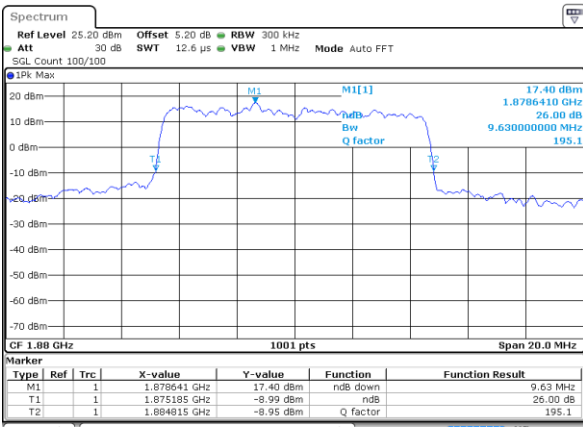

Date: 17 AUG 2017 19:57:11

Middle Channel / 5MHz / 16QAM

Date: 17 AUG 2017 19:57:21

Highest Channel / 5MHz / QPSK

Date: 17 AUG 2017 19:59:40

Highest Channel / 5MHz / 16QAM

Date: 17 AUG 2017 19:59:50

LTE Band 2

Lowest Channel / 10MHz / QPSK

Date: 17 AUG 2017 20:06:39

Lowest Channel / 10MHz / 16QAM

Date: 17 AUG 2017 20:06:49

Middle Channel / 10MHz / QPSK

Date: 17 AUG 2017 20:13:38

Middle Channel / 10MHz / 16QAM

Date: 17 AUG 2017 20:13:48

Highest Channel / 10MHz / QPSK

Date: 17 AUG 2017 20:16:07

Highest Channel / 10MHz / 16QAM

Date: 17 AUG 2017 20:16:17

LTE Band 2

Lowest Channel / 15MHz / QPSK

Date: 17 AUG 2017 20:23:06

Lowest Channel / 15MHz / 16QAM