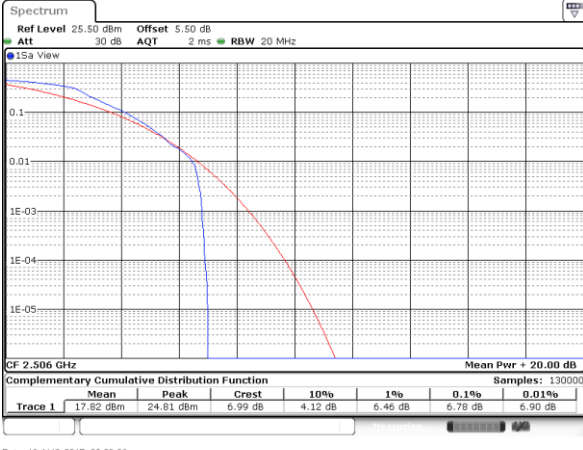

Highest Channel / Full RB

Date: 18 AUG 2017 14:56:49

LTE Band 38 / 20MHz / 16QAM

Lowest Channel / 1RB

Date: 18 AUG 2017 14:50:12

Lowest Channel / Full RB

Date: 18 AUG 2017 14:51:42

Middle Channel / 1RB

Date: 18 AUG 2017 14:53:38

Middle Channel / Full RB

Date: 18 AUG 2017 14:52:35

Highest Channel / 1RB

Date: 18 AUG 2017 14:54:45

Highest Channel / Full RB

Date: 18 AUG 2017 14:55:58

LTE Band 41 / 20MHz / QPSK

Lowest Channel / 1RB

Date: 19 AUG 2017 00:29:06

Lowest Channel / Full RB

Date: 19 AUG 2017 00:29:16

Middle Channel / 1RB

Date: 19 AUG 2017 00:29:33

Middle Channel / Full RB

Date: 19 AUG 2017 00:29:44