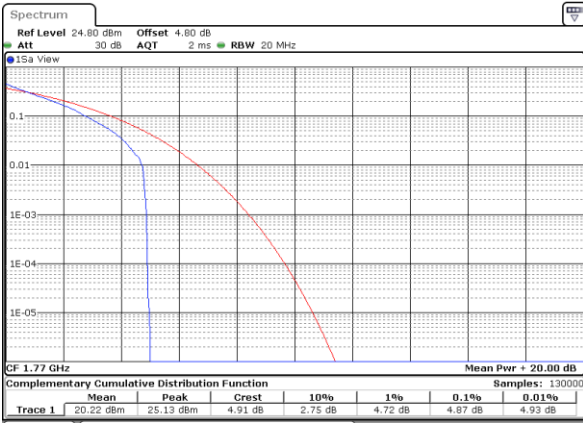

Date: 19 AUG 2017 00:28:55

LTE Band 66 / 20MHz / QPSK

Lowest Channel / 1RB

Date: 21 AUG 2017 14:24:18

Lowest Channel / Full RB

Date: 21 AUG 2017 14:21:14

Middle Channel / 1RB

Date: 21 AUG 2017 14:37:07

Middle Channel / Full RB

Date: 21 AUG 2017 14:27:14

Highest Channel / 1RB

Date: 21 AUG 2017 14:55:14

Highest Channel / Full RB

Date: 21 AUG 2017 14:38:28

LTE Band 66 / 20MHz / 16QAM

Lowest Channel / 1RB