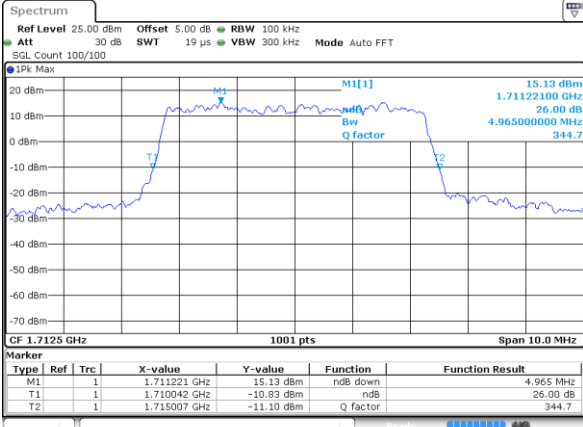

Date: 16 AUG 2017 20:10:37

Highest Channel / 1.4MHz / 16QAM

Date: 16 AUG 2017 20:10:47

LTE Band 4

Lowest Channel / 3MHz / QPSK

Date: 16 AUG 2017 20:17:42

Lowest Channel / 3MHz / 16QAM

Date: 16 AUG 2017 20:17:53

Middle Channel / 3MHz / QPSK

Date: 16 AUG 2017 20:24:47

Middle Channel / 3MHz / 16QAM

Date: 16 AUG 2017 20:24:58

Highest Channel / 3MHz / QPSK

Date: 16 AUG 2017 20:27:21

Highest Channel / 3MHz / 16QAM

Date: 16 AUG 2017 20:27:31

LTE Band 4

Lowest Channel / 5MHz / QPSK

Date: 16 AUG 2017 20:34:28

Lowest Channel / 5MHz / 16QAM

Date: 16 AUG 2017 20:34:38

Middle Channel / 5MHz / QPSK

Date: 16 AUG 2017 20:41:34

Middle Channel / 5MHz / 16QAM