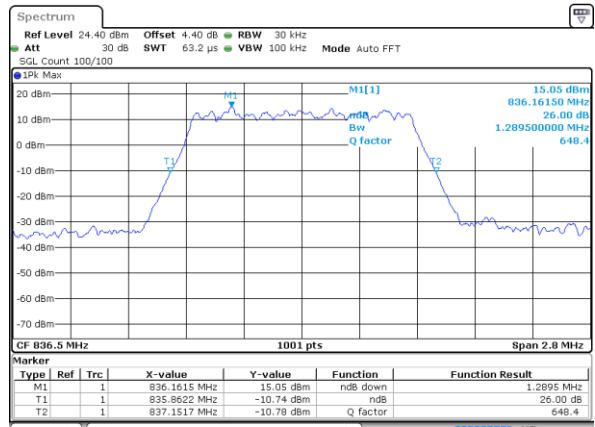

Date: 16 AUG 2017 22:46:51

Middle Channel / 15MHz / 16QAM

Date: 16 AUG 2017 22:47:02

Highest Channel / 15MHz / QPSK

Date: 16 AUG 2017 22:49:24

Highest Channel / 15MHz / 16QAM

Date: 16 AUG 2017 22:49:35

LTE Band 4

Lowest Channel / 20MHz / QPSK

Date: 16 AUG 2017 22:56:30

Lowest Channel / 20MHz / 16QAM

Date: 16 AUG 2017 22:56:41

Middle Channel / 20MHz / QPSK

Date: 16 AUG 2017 23:03:37

Middle Channel / 20MHz / 16QAM

Date: 16 AUG 2017 23:03:47

Highest Channel / 20MHz / QPSK

Date: 16 AUG 2017 23:06:10

Highest Channel / 20MHz / 16QAM

Date: 16 AUG 2017 23:06:21

LTE Band 5

Lowest Channel / 1.4MHz / QPSK

Date: 17 AUG 2017 09:28:43

Lowest Channel / 1.4MHz / 16QAM

Date: 17 AUG 2017 09:30:32

Middle Channel / 1.4MHz / QPSK

Date: 17 AUG 2017 09:36:56

Middle Channel / 1.4MHz / 16QAM

Date: 17 AUG 2017 09:37:16

Highest Channel / 1.4MHz / QPSK

Date: 17 AUG 2017 09:37:55

Highest Channel / 1.4MHz / 16QAM