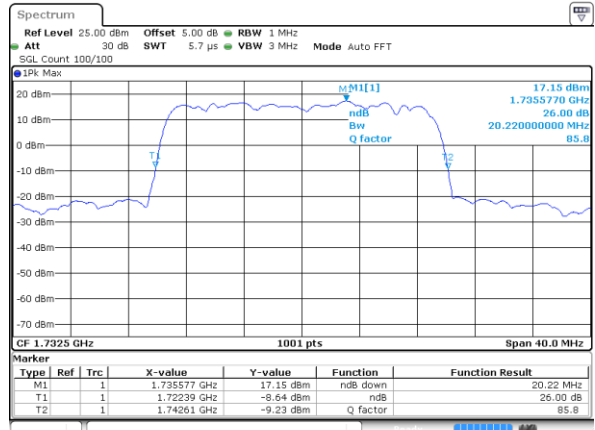

Highest Channel / 10MHz / 16QAM

Date: 16 AUG 2017 22:32:51

LTE Band 4

Lowest Channel / 15MHz / QPSK

Date: 16 AUG 2017 22:39:46

Lowest Channel / 15MHz / 16QAM

Date: 16 AUG 2017 22:39:56

Middle Channel / 15MHz / QPSK

Date: 16 AUG 2017 22:46:51

Middle Channel / 15MHz / 16QAM

Date: 16 AUG 2017 22:47:02

Highest Channel / 15MHz / QPSK

Date: 16 AUG 2017 22:49:24

Highest Channel / 15MHz / 16QAM

Date: 16 AUG 2017 22:49:35

LTE Band 4

Lowest Channel / 20MHz / QPSK

Date: 16 AUG 2017 22:56:30

Lowest Channel / 20MHz / 16QAM

Date: 16 AUG 2017 22:56:41

Middle Channel / 20MHz / QPSK

Date: 16 AUG 2017 23:03:37

Middle Channel / 20MHz / 16QAM

Date: 16 AUG 2017 23:03:47

Highest Channel / 20MHz / QPSK

Date: 16 AUG 2017 23:06:10

Highest Channel / 20MHz / 16QAM

Date: 16 AUG 2017 23:06:21

LTE Band 5

Lowest Channel / 1.4MHz / QPSK

Date: 17 AUG 2017 09:28:43

Lowest Channel / 1.4MHz / 16QAM