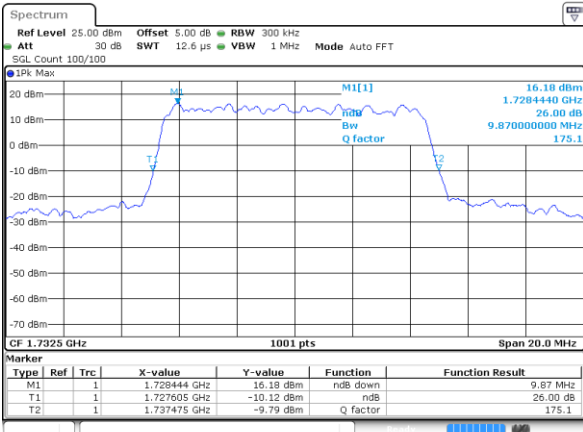

LTE Band 4

Lowest Channel / 5MHz / QPSK

Date: 16 AUG 2017 20:34:28

Lowest Channel / 5MHz / 16QAM

Date: 16 AUG 2017 20:34:38

Middle Channel / 5MHz / QPSK

Date: 16 AUG 2017 20:41:34

Middle Channel / 5MHz / 16QAM

Date: 16 AUG 2017 20:41:44

Highest Channel / 5MHz / QPSK

Date: 16 AUG 2017 20:44:07

Highest Channel / 5MHz / 16QAM

Date: 16 AUG 2017 20:44:18

LTE Band 4

Lowest Channel / 10MHz / QPSK

Date: 16 AUG 2017 22:23:02

Lowest Channel / 10MHz / 16QAM

Date: 16 AUG 2017 22:23:13

Middle Channel / 10MHz / QPSK

Date: 16 AUG 2017 22:30:08

Middle Channel / 10MHz / 16QAM

Date: 16 AUG 2017 22:30:18

Highest Channel / 10MHz / QPSK

Date: 16 AUG 2017 22:32:41