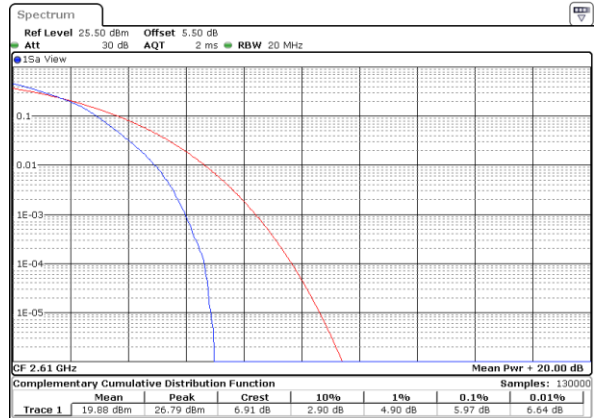

Date: 18 AUG 2017 14:53:38

Middle Channel / Full RB

Date: 18 AUG 2017 14:52:35

Highest Channel / 1RB

Date: 18 AUG 2017 14:54:45

Highest Channel / Full RB

Date: 18 AUG 2017 14:55:58

LTE Band 41 / 20MHz / QPSK

Lowest Channel / 1RB

Date: 19 AUG 2017 00:29:06

Lowest Channel / Full RB

Date: 19 AUG 2017 00:29:16

Middle Channel / 1RB

Date: 19 AUG 2017 00:29:33

Middle Channel / Full RB

Date: 19 AUG 2017 00:29:44