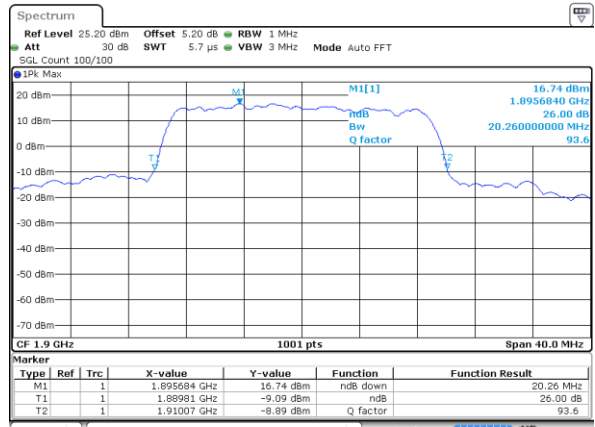

Date: 17 AUG 2017 20:32:45

LTE Band 2

Lowest Channel / 20MHz / QPSK

Date: 17 AUG 2017 20:39:34

Lowest Channel / 20MHz / 16QAM

Date: 17 AUG 2017 20:39:44

Middle Channel / 20MHz / QPSK

Date: 17 AUG 2017 20:46:33

Middle Channel / 20MHz / 16QAM

Date: 17 AUG 2017 20:46:43

Highest Channel / 20MHz / QPSK

Date: 17 AUG 2017 20:49:02

Highest Channel / 20MHz / 16QAM

Date: 17 AUG 2017 20:49:12

LTE Band 4

Lowest Channel / 1.4MHz / QPSK

Date: 16 AUG 2017 20:00:57

Lowest Channel / 1.4MHz / 16QAM

Date: 16 AUG 2017 20:01:08

Middle Channel / 1.4MHz / QPSK

Date: 16 AUG 2017 20:08:03

Middle Channel / 1.4MHz / 16QAM

Date: 16 AUG 2017 20:08:14

Highest Channel / 1.4MHz / QPSK

Date: 16 AUG 2017 20:10:37

Highest Channel / 1.4MHz / 16QAM

Date: 16 AUG 2017 20:10:47

LTE Band 4

Lowest Channel / 3MHz / QPSK

Date: 16 AUG 2017 20:17:42

Lowest Channel / 3MHz / 16QAM

Date: 16 AUG 2017 20:17:53