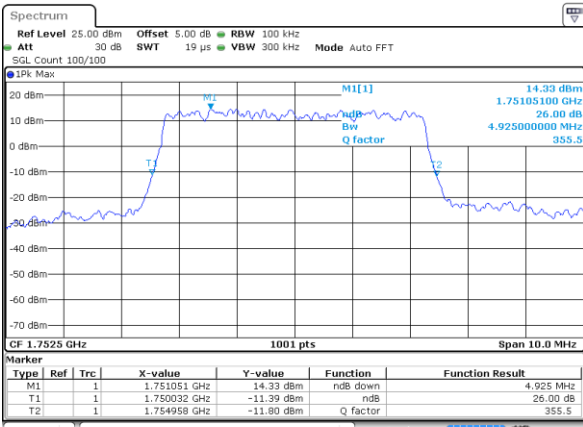

LTE Band 4

Lowest Channel / 5MHz / QPSK

Date: 16 AUG 2017 20:34:28

Lowest Channel / 5MHz / 16QAM

Date: 16 AUG 2017 20:34:38

Middle Channel / 5MHz / QPSK

Date: 16 AUG 2017 20:41:34

Middle Channel / 5MHz / 16QAM

Date: 16 AUG 2017 20:41:44

Highest Channel / 5MHz / QPSK

Date: 16 AUG 2017 20:44:07

Highest Channel / 5MHz / 16QAM

Date: 16 AUG 2017 20:44:18

LTE Band 4

Lowest Channel / 10MHz / QPSK

Date: 16 AUG 2017 22:23:02