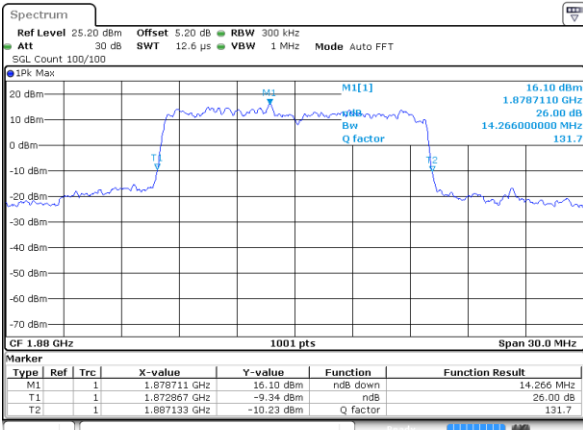

Middle Channel / 15MHz / QPSK

Date: 17 AUG 2017 20:30:06