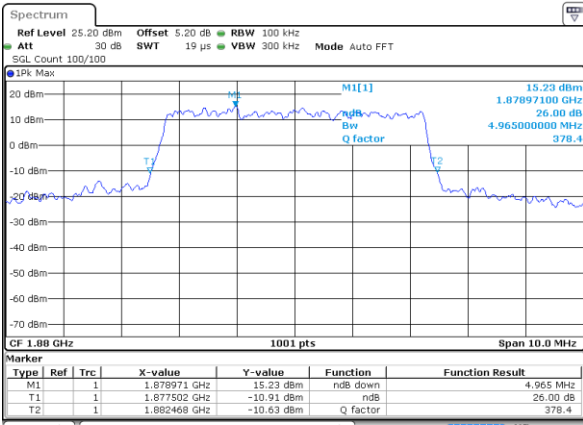

Highest Channel / 3MHz / 16QAM

Date: 17 AUG 2017 19:43:23

LTE Band 2

Lowest Channel / 5MHz / QPSK

Date: 17 AUG 2017 19:50:12

Lowest Channel / 5MHz / 16QAM

Date: 17 AUG 2017 19:50:22

Middle Channel / 5MHz / QPSK

Date: 17 AUG 2017 19:57:11

Middle Channel / 5MHz / 16QAM

Date: 17 AUG 2017 19:57:21

Highest Channel / 5MHz / QPSK

Date: 17 AUG 2017 19:59:40

Highest Channel / 5MHz / 16QAM

Date: 17 AUG 2017 19:59:50

LTE Band 2