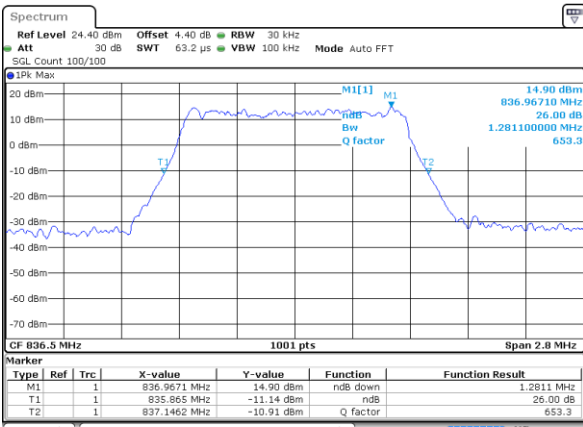

Middle Channel / 1.4MHz / QPSK

Date: 17 AUG 2017 09:36:56