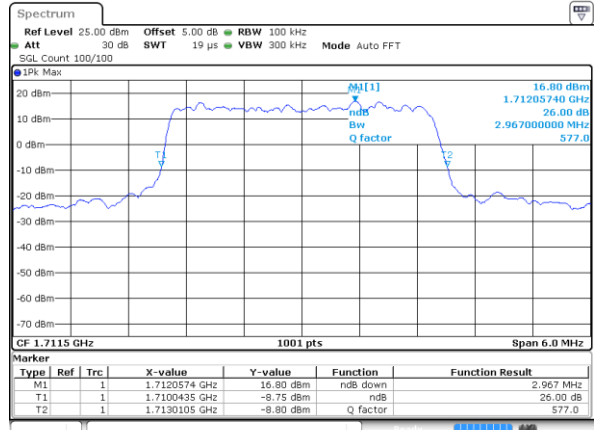

Middle Channel / 20MHz / 16QAM

Date: 17 AUG 2017 20:46:43

Highest Channel / 20MHz / QPSK

Date: 17 AUG 2017 20:49:02

Highest Channel / 20MHz / 16QAM

Date: 17 AUG 2017 20:49:12

LTE Band 4

Lowest Channel / 1.4MHz / QPSK

Date: 16 AUG 2017 20:00:57

Lowest Channel / 1.4MHz / 16QAM

Date: 16 AUG 2017 20:01:08

Middle Channel / 1.4MHz / QPSK

Date: 16 AUG 2017 20:08:03

Middle Channel / 1.4MHz / 16QAM

Date: 16 AUG 2017 20:08:14

Highest Channel / 1.4MHz / QPSK

Date: 16 AUG 2017 20:10:37

Highest Channel / 1.4MHz / 16QAM

Date: 16 AUG 2017 20:10:47

LTE Band 4

Lowest Channel / 3MHz / QPSK

Date: 16 AUG 2017 20:17:42

Lowest Channel / 3MHz / 16QAM

Date: 16 AUG 2017 20:17:53