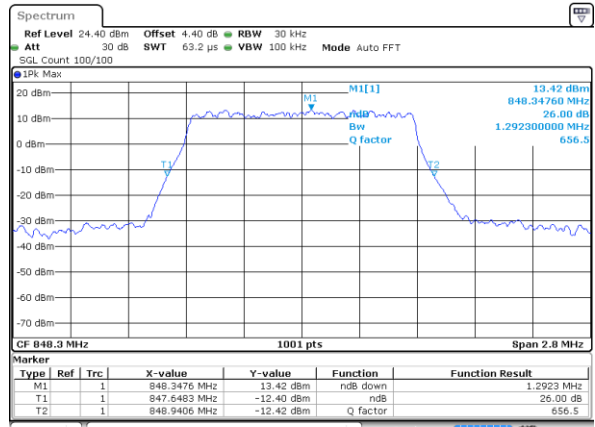

Highest Channel / 20MHz / QPSK

Date: 16 AUG 2017 23:06:10

Highest Channel / 20MHz / 16QAM

Date: 16 AUG 2017 23:06:21

LTE Band 5

Lowest Channel / 1.4MHz / QPSK

Date: 17 AUG 2017 09:28:43

Lowest Channel / 1.4MHz / 16QAM

Date: 17 AUG 2017 09:30:32

Middle Channel / 1.4MHz / QPSK

Date: 17 AUG 2017 09:36:56

Middle Channel / 1.4MHz / 16QAM

Date: 17 AUG 2017 09:37:16

Highest Channel / 1.4MHz / QPSK

Date: 17 AUG 2017 09:37:55

Highest Channel / 1.4MHz / 16QAM