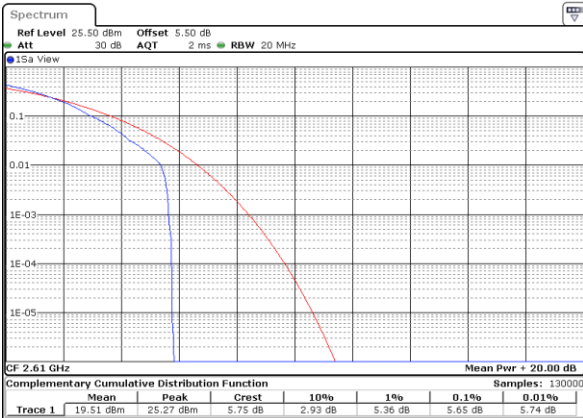

Highest Channel / Full RB

Date: 18 AUG 2017 14:56:49

LTE Band 38 / 20MHz / 16QAM

Lowest Channel / 1RB

Date: 18 AUG 2017 14:50:12

Lowest Channel / Full RB

Date: 18 AUG 2017 14:51:42

Middle Channel / 1RB

Date: 18 AUG 2017 14:53:38

Middle Channel / Full RB

Date: 18 AUG 2017 14:52:35

Highest Channel / 1RB

Date: 18 AUG 2017 14:54:45

Highest Channel / Full RB

Date: 18 AUG 2017 14:55:58

LTE Band 41 / 20MHz / QPSK