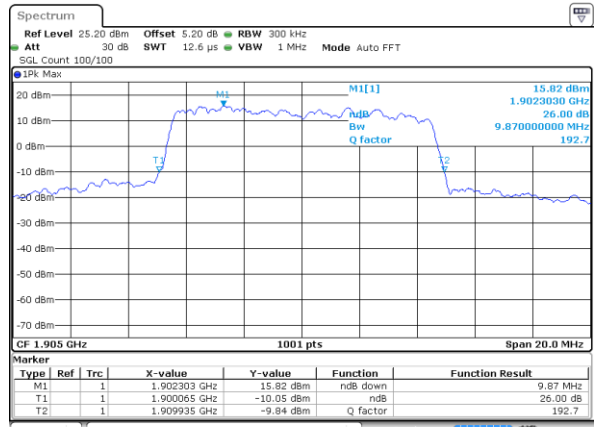

Date: 17 AUG 2017 19:57:11

Middle Channel / 5MHz / 16QAM

Date: 17 AUG 2017 19:57:21

Highest Channel / 5MHz / QPSK

Date: 17 AUG 2017 19:59:40

Highest Channel / 5MHz / 16QAM

Date: 17 AUG 2017 19:59:50

LTE Band 2

Lowest Channel / 10MHz / QPSK

Date: 17 AUG 2017 20:06:39

Lowest Channel / 10MHz / 16QAM

Date: 17 AUG 2017 20:06:49

Middle Channel / 10MHz / QPSK

Date: 17 AUG 2017 20:13:38

Middle Channel / 10MHz / 16QAM

Date: 17 AUG 2017 20:13:48

Highest Channel / 10MHz / QPSK

Date: 17 AUG 2017 20:16:07

Highest Channel / 10MHz / 16QAM

Date: 17 AUG 2017 20:16:17

LTE Band 2

Lowest Channel / 15MHz / QPSK

Date: 17 AUG 2017 20:23:06

Lowest Channel / 15MHz / 16QAM