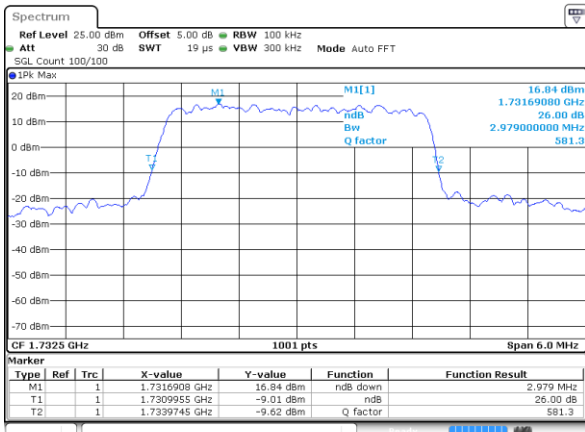

Middle Channel / 3MHz / QPSK

Date: 16 AUG 2017 20:24:47