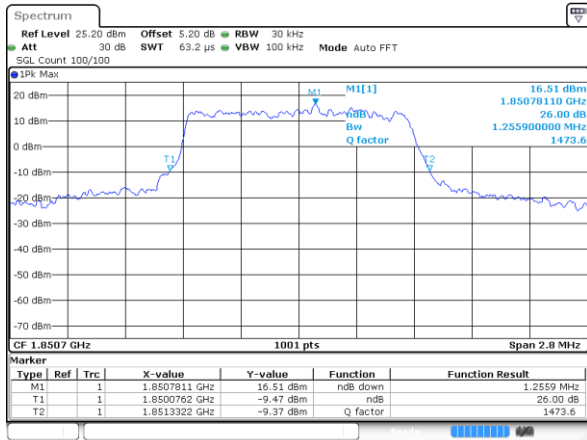

LTE Band 2

Lowest Channel / 1.4MHz / QPSK

Date: 17 AUG 2017 19:06:58