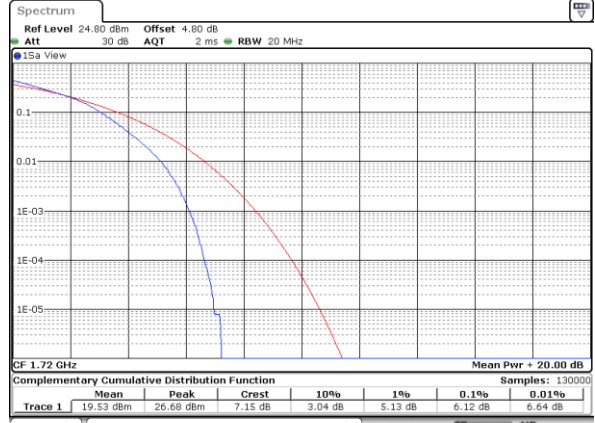

Date: 19 AUG 2017 00:28:55

LTE Band 66 / 20MHz / QPSK

Lowest Channel / 1RB

Date: 21 AUG 2017 14:24:18

Lowest Channel / Full RB

Date: 21 AUG 2017 14:21:14

Middle Channel / 1RB

Date: 21 AUG 2017 14:37:07

Middle Channel / Full RB

Date: 21 AUG 2017 14:27:14

Highest Channel / 1RB

Date: 21 AUG 2017 14:55:14

Highest Channel / Full RB

Date: 21 AUG 2017 14:38:28

LTE Band 66 / 20MHz / 16QAM

Lowest Channel / 1RB

Date: 21 AUG 2017 14:23:50

Lowest Channel / Full RB

Date: 21 AUG 2017 14:21:30

Middle Channel / 1RB

Date: 21 AUG 2017 14:36:54

Middle Channel / Full RB

Date: 21 AUG 2017 14:27:45

Highest Channel / 1RB

Date: 21 AUG 2017 14:55:25

Highest Channel / Full RB

Date: 21 AUG 2017 14:39:01

26dB Bandwidth

Mode	LTE Band 2 : 26dB BW(MHz)											
	1.4MHz		3MHz		5MHz		10MHz		15MHz		20MHz	
Mod.	QPSK	16QAM	QPSK	16QAM	QPSK	16QAM	QPSK	16QAM	QPSK	16QAM	QPSK	16QAM
Lowest CH	1.256	1.298	3.039	3.051	5.005	4.895	9.99	9.93	14.535	14.326	20.42	20.34
Middle CH	1.264	1.256	3.027	3.015	4.965	4.915	9.63	9.87	14.266	14.416	20.30	20.18
Highest CH	1.284	1.326	3.015	2.991	4.945	4.995	9.69	9.87	14.386	14.326	20.30	20.26