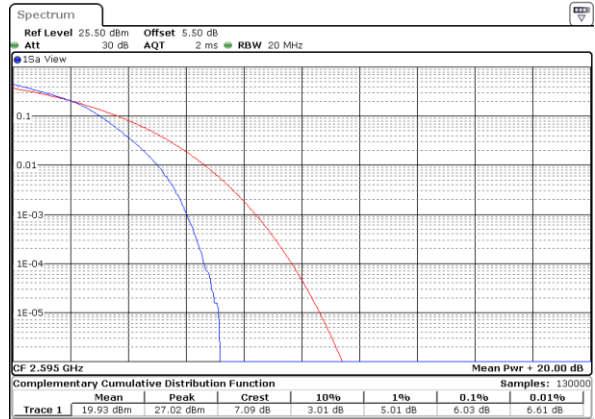

Highest Channel / Full RB

Date: 18 AUG 2017 14:56:49

LTE Band 38 / 20MHz / 16QAM

Lowest Channel / 1RB

Date: 18 AUG 2017 14:50:12

Lowest Channel / Full RB

Date: 18 AUG 2017 14:51:42

Middle Channel / 1RB

Date: 18 AUG 2017 14:53:38

Middle Channel / Full RB

Date: 18 AUG 2017 14:52:35

Highest Channel / 1RB

Date: 18 AUG 2017 14:54:45

Highest Channel / Full RB

Date: 18 AUG 2017 14:55:58

LTE Band 41 / 20MHz / QPSK