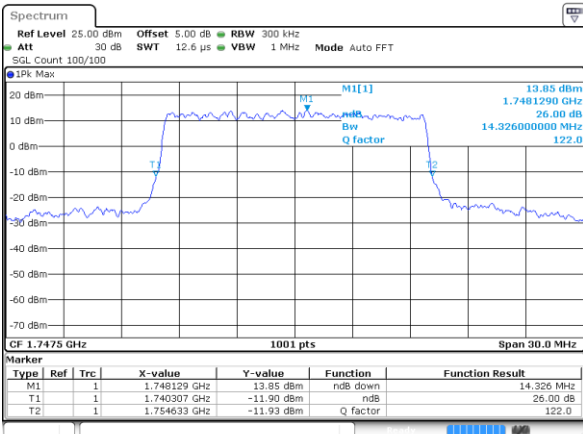

Lowest Channel / 10MHz / 16QAM

Date: 16 AUG 2017 22:23:13

Middle Channel / 10MHz / QPSK

Date: 16 AUG 2017 22:30:08

Middle Channel / 10MHz / 16QAM

Date: 16 AUG 2017 22:30:18

Highest Channel / 10MHz / QPSK

Date: 16 AUG 2017 22:32:41

Highest Channel / 10MHz / 16QAM

Date: 16 AUG 2017 22:32:51

LTE Band 4

Lowest Channel / 15MHz / QPSK

Date: 16 AUG 2017 22:39:46

Lowest Channel / 15MHz / 16QAM

Date: 16 AUG 2017 22:39:56

Middle Channel / 15MHz / QPSK

Date: 16 AUG 2017 22:46:51

Middle Channel / 15MHz / 16QAM

Date: 16 AUG 2017 22:47:02

Highest Channel / 15MHz / QPSK

Date: 16 AUG 2017 22:49:24

Highest Channel / 15MHz / 16QAM

Date: 16 AUG 2017 22:49:35

LTE Band 4