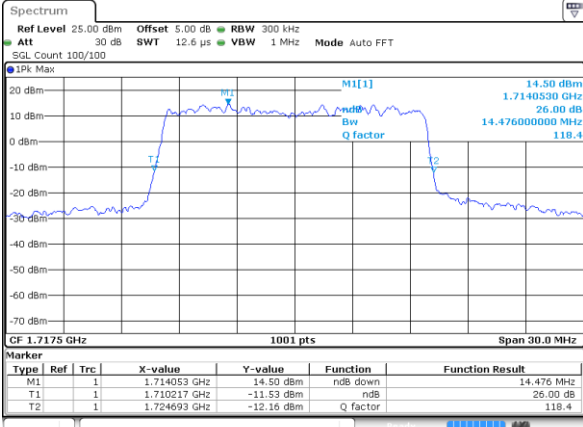

Highest Channel / 10MHz / 16QAM

Date: 16 AUG 2017 22:32:51

LTE Band 4

Lowest Channel / 15MHz / QPSK

Date: 16 AUG 2017 22:39:46

Lowest Channel / 15MHz / 16QAM

Date: 16 AUG 2017 22:39:56

Middle Channel / 15MHz / QPSK

Date: 16 AUG 2017 22:46:51

Middle Channel / 15MHz / 16QAM

Date: 16 AUG 2017 22:47:02

Highest Channel / 15MHz / QPSK

Date: 16 AUG 2017 22:49:24

Highest Channel / 15MHz / 16QAM

Date: 16 AUG 2017 22:49:35

LTE Band 4