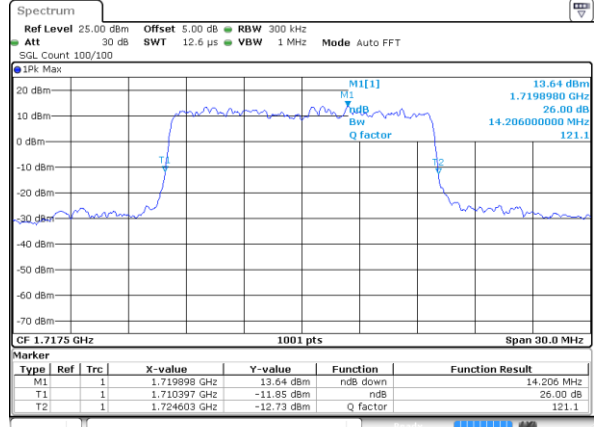

Lowest Channel / 10MHz / 16QAM

Date: 16 AUG 2017 22:23:13

Middle Channel / 10MHz / QPSK

Date: 16 AUG 2017 22:30:08

Middle Channel / 10MHz / 16QAM

Date: 16 AUG 2017 22:30:18

Highest Channel / 10MHz / QPSK

Date: 16 AUG 2017 22:32:41

Highest Channel / 10MHz / 16QAM

Date: 16 AUG 2017 22:32:51

LTE Band 4

Lowest Channel / 15MHz / QPSK

Date: 16 AUG 2017 22:39:46

Lowest Channel / 15MHz / 16QAM

Date: 16 AUG 2017 22:39:56

Middle Channel / 15MHz / QPSK

Date: 16 AUG 2017 22:46:51

Middle Channel / 15MHz / 16QAM

Date: 16 AUG 2017 22:47:02

Highest Channel / 15MHz / QPSK

Date: 16 AUG 2017 22:49:24

Highest Channel / 15MHz / 16QAM

Date: 16 AUG 2017 22:49:35

LTE Band 4