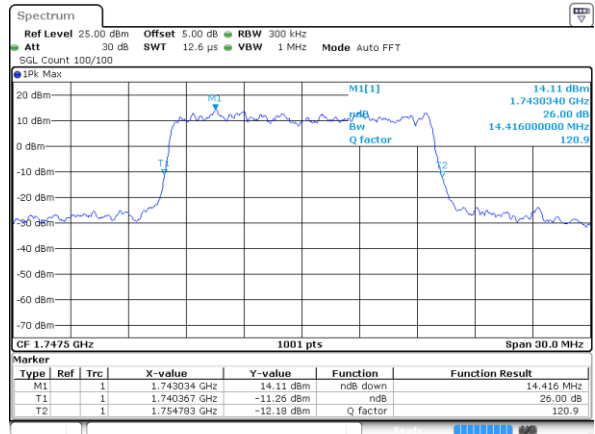

Highest Channel / 10MHz / 16QAM

Date: 16 AUG 2017 22:32:51

LTE Band 4

Lowest Channel / 15MHz / QPSK

Date: 16 AUG 2017 22:39:46

Lowest Channel / 15MHz / 16QAM

Date: 16 AUG 2017 22:39:56

Middle Channel / 15MHz / QPSK

Date: 16 AUG 2017 22:46:51

Middle Channel / 15MHz / 16QAM

Date: 16 AUG 2017 22:47:02

Highest Channel / 15MHz / QPSK

Date: 16 AUG 2017 22:49:24

Highest Channel / 15MHz / 16QAM

Date: 16 AUG 2017 22:49:35

LTE Band 4

Lowest Channel / 20MHz / QPSK

Date: 16 AUG 2017 22:56:30

Lowest Channel / 20MHz / 16QAM

Date: 16 AUG 2017 22:56:41

Middle Channel / 20MHz / QPSK

Date: 16 AUG 2017 23:03:37

Middle Channel / 20MHz / 16QAM

Date: 16 AUG 2017 23:03:47