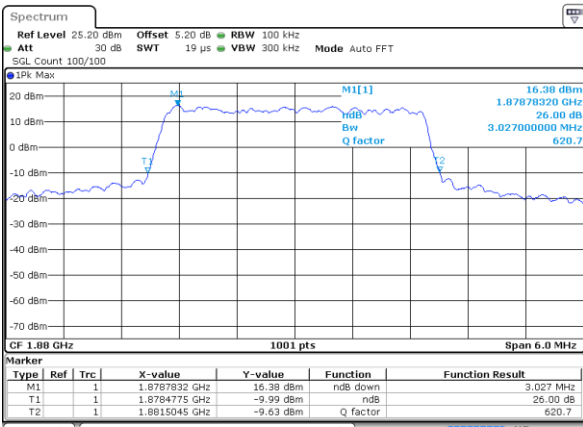

LTE Band 2

Lowest Channel / 1.4MHz / QPSK

Date: 17 AUG 2017 19:06:58

Lowest Channel / 1.4MHz / 16QAM

Date: 17 AUG 2017 19:07:07

Middle Channel / 1.4MHz / QPSK

Date: 17 AUG 2017 19:13:56

Middle Channel / 1.4MHz / 16QAM

Date: 17 AUG 2017 19:14:06

Highest Channel / 1.4MHz / QPSK

Date: 17 AUG 2017 19:16:25

Highest Channel / 1.4MHz / 16QAM

Date: 17 AUG 2017 19:16:35

LTE Band 2

Lowest Channel / 3MHz / QPSK

Date: 17 AUG 2017 19:33:45

Lowest Channel / 3MHz / 16QAM

Date: 17 AUG 2017 19:33:55

Middle Channel / 3MHz / QPSK

Date: 17 AUG 2017 19:40:44

Middle Channel / 3MHz / 16QAM

Date: 17 AUG 2017 19:40:54

Highest Channel / 3MHz / QPSK

Date: 17 AUG 2017 19:43:13