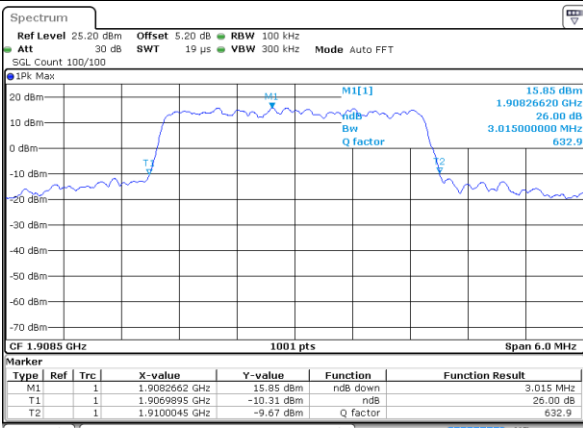

Date: 17 AUG 2017 19:14:06

Highest Channel / 1.4MHz / QPSK

Date: 17 AUG 2017 19:16:25

Highest Channel / 1.4MHz / 16QAM

Date: 17 AUG 2017 19:16:35

LTE Band 2

Lowest Channel / 3MHz / QPSK

Date: 17 AUG 2017 19:33:45

Lowest Channel / 3MHz / 16QAM

Date: 17 AUG 2017 19:33:55

Middle Channel / 3MHz / QPSK

Date: 17 AUG 2017 19:40:44

Middle Channel / 3MHz / 16QAM

Date: 17 AUG 2017 19:40:54

Highest Channel / 3MHz / QPSK

Date: 17 AUG 2017 19:43:13

Highest Channel / 3MHz / 16QAM

Date: 17 AUG 2017 19:43:23

LTE Band 2

Lowest Channel / 5MHz / QPSK

Date: 17 AUG 2017 19:50:12

Lowest Channel / 5MHz / 16QAM

Date: 17 AUG 2017 19:50:22

Middle Channel / 5MHz / QPSK