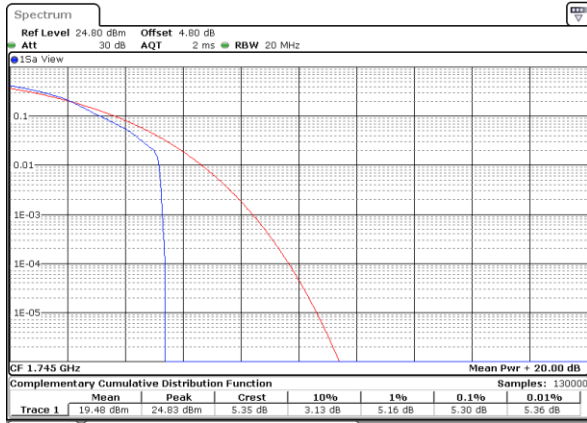

Date: 19 AUG 2017 00:28:55

LTE Band 66 / 20MHz / QPSK

Lowest Channel / 1RB

Date: 21 AUG 2017 14:24:18

Lowest Channel / Full RB

Date: 21 AUG 2017 14:21:14

Middle Channel / 1RB

Date: 21 AUG 2017 14:37:07

Middle Channel / Full RB

Date: 21 AUG 2017 14:27:14

Highest Channel / 1RB

Date: 21 AUG 2017 14:55:14

Highest Channel / Full RB

Date: 21 AUG 2017 14:38:28

LTE Band 66 / 20MHz / 16QAM

Lowest Channel / 1RB

Date: 21 AUG 2017 14:23:50

Lowest Channel / Full RB

Date: 21 AUG 2017 14:21:30

Middle Channel / 1RB

Date: 21 AUG 2017 14:36:54

Middle Channel / Full RB

Date: 21 AUG 2017 14:27:45

Highest Channel / 1RB

Date: 21 AUG 2017 14:55:25

Highest Channel / Full RB

Date: 21 AUG 2017 14:39:01

26dB Bandwidth

Mode	LTE Band 2 : 26dB BW(MHz)											
	1.4MHz		3MHz		5MHz		10MHz		15MHz		20MHz	
Mod.	QPSK	16QAM	QPSK	16QAM	QPSK	16QAM	QPSK	16QAM	QPSK	16QAM	QPSK	16QAM
Lowest CH	1.256	1.298	3.039	3.051	5.005	4.895	9.99	9.93	14.535	14.326	20.42	20.34
Middle CH	1.264	1.256	3.027	3.015	4.965	4.915	9.63	9.87	14.266	14.416	20.30	20.18
Highest CH	1.284	1.326	3.015	2.991	4.945	4.995	9.69	9.87	14.386	14.326	20.30	20.26