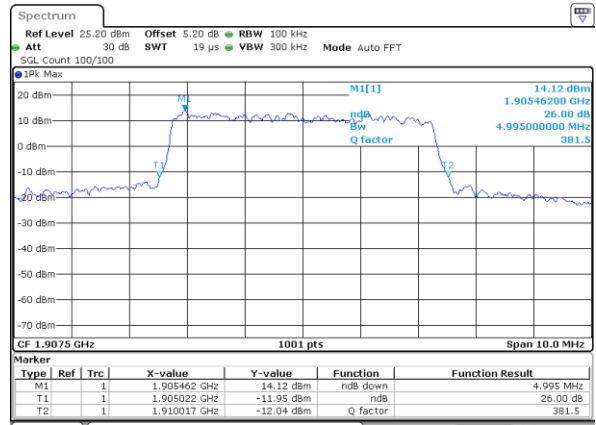

Highest Channel / 3MHz / 16QAM

Date: 17 AUG 2017 19:43:23

LTE Band 2

Lowest Channel / 5MHz / QPSK

Date: 17 AUG 2017 19:50:12

Lowest Channel / 5MHz / 16QAM

Date: 17 AUG 2017 19:50:22

Middle Channel / 5MHz / QPSK

Date: 17 AUG 2017 19:57:11

Middle Channel / 5MHz / 16QAM

Date: 17 AUG 2017 19:57:21

Highest Channel / 5MHz / QPSK

Date: 17 AUG 2017 19:59:40

Highest Channel / 5MHz / 16QAM

Date: 17 AUG 2017 19:59:50

LTE Band 2