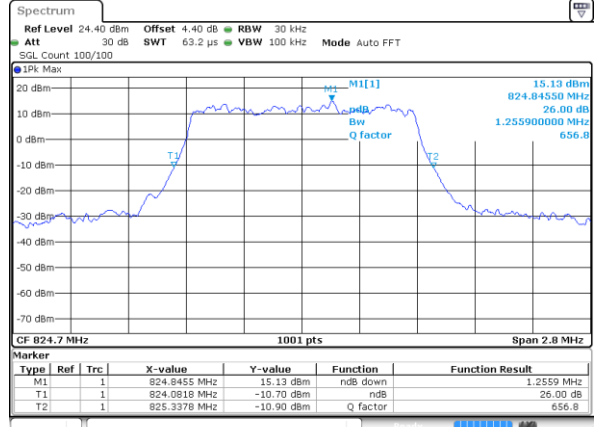

Date: 16 AUG 2017 22:46:51

Middle Channel / 15MHz / 16QAM

Date: 16 AUG 2017 22:47:02

Highest Channel / 15MHz / QPSK

Date: 16 AUG 2017 22:49:24

Highest Channel / 15MHz / 16QAM

Date: 16 AUG 2017 22:49:35

LTE Band 4

Highest Channel / 20MHz / QPSK

Date: 16 AUG 2017 23:06:10

Highest Channel / 20MHz / 16QAM

Date: 16 AUG 2017 23:06:21

LTE Band 5

Lowest Channel / 1.4MHz / QPSK

Date: 17 AUG 2017 09:28:43

Lowest Channel / 1.4MHz / 16QAM

Date: 17 AUG 2017 09:30:32

Middle Channel / 1.4MHz / QPSK

Date: 17 AUG 2017 09:36:56

Middle Channel / 1.4MHz / 16QAM

Date: 17 AUG 2017 09:37:16

Highest Channel / 1.4MHz / QPSK

Date: 17 AUG 2017 09:37:55

Highest Channel / 1.4MHz / 16QAM