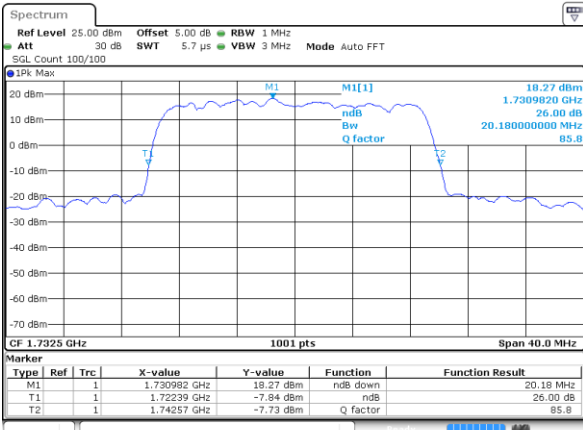

Date: 16 AUG 2017 22:46:51

Middle Channel / 15MHz / 16QAM

Date: 16 AUG 2017 22:47:02

Highest Channel / 15MHz / QPSK

Date: 16 AUG 2017 22:49:24

Highest Channel / 15MHz / 16QAM

Date: 16 AUG 2017 22:49:35

LTE Band 4

Lowest Channel / 20MHz / QPSK

Date: 16 AUG 2017 22:56:30

Lowest Channel / 20MHz / 16QAM

Date: 16 AUG 2017 22:56:41

Middle Channel / 20MHz / QPSK

Date: 16 AUG 2017 23:03:37

Middle Channel / 20MHz / 16QAM

Date: 16 AUG 2017 23:03:47

Highest Channel / 20MHz / QPSK

Date: 16 AUG 2017 23:06:10

Highest Channel / 20MHz / 16QAM

Date: 16 AUG 2017 23:06:21

LTE Band 5

Lowest Channel / 1.4MHz / QPSK

Date: 17 AUG 2017 09:28:43

Lowest Channel / 1.4MHz / 16QAM