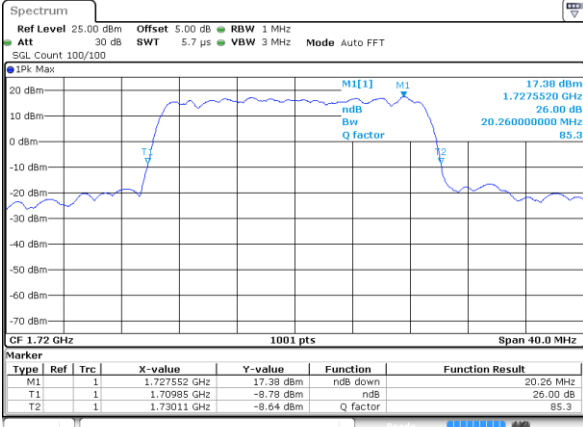

LTE Band 4

Lowest Channel / 20MHz / QPSK

Date: 16 AUG 2017 22:56:30