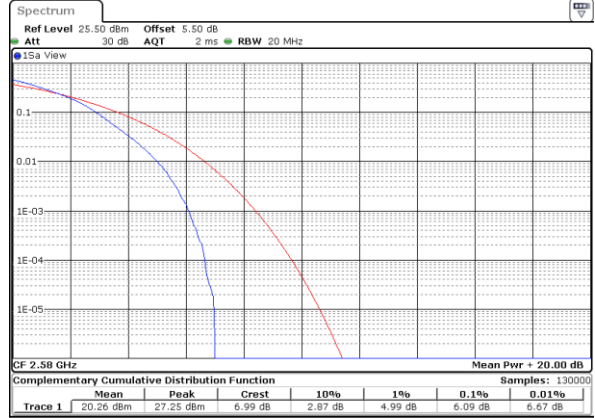

Highest Channel / Full RB

Date: 18 AUG 2017 14:56:49

LTE Band 38 / 20MHz / 16QAM

Lowest Channel / 1RB

Date: 18 AUG 2017 14:50:12

Lowest Channel / Full RB

Date: 18 AUG 2017 14:51:42

Middle Channel / 1RB

Date: 18 AUG 2017 14:53:38

Middle Channel / Full RB

Date: 18 AUG 2017 14:52:35

Highest Channel / 1RB

Date: 18 AUG 2017 14:54:45

Highest Channel / Full RB

Date: 18 AUG 2017 14:55:58

LTE Band 41 / 20MHz / QPSK