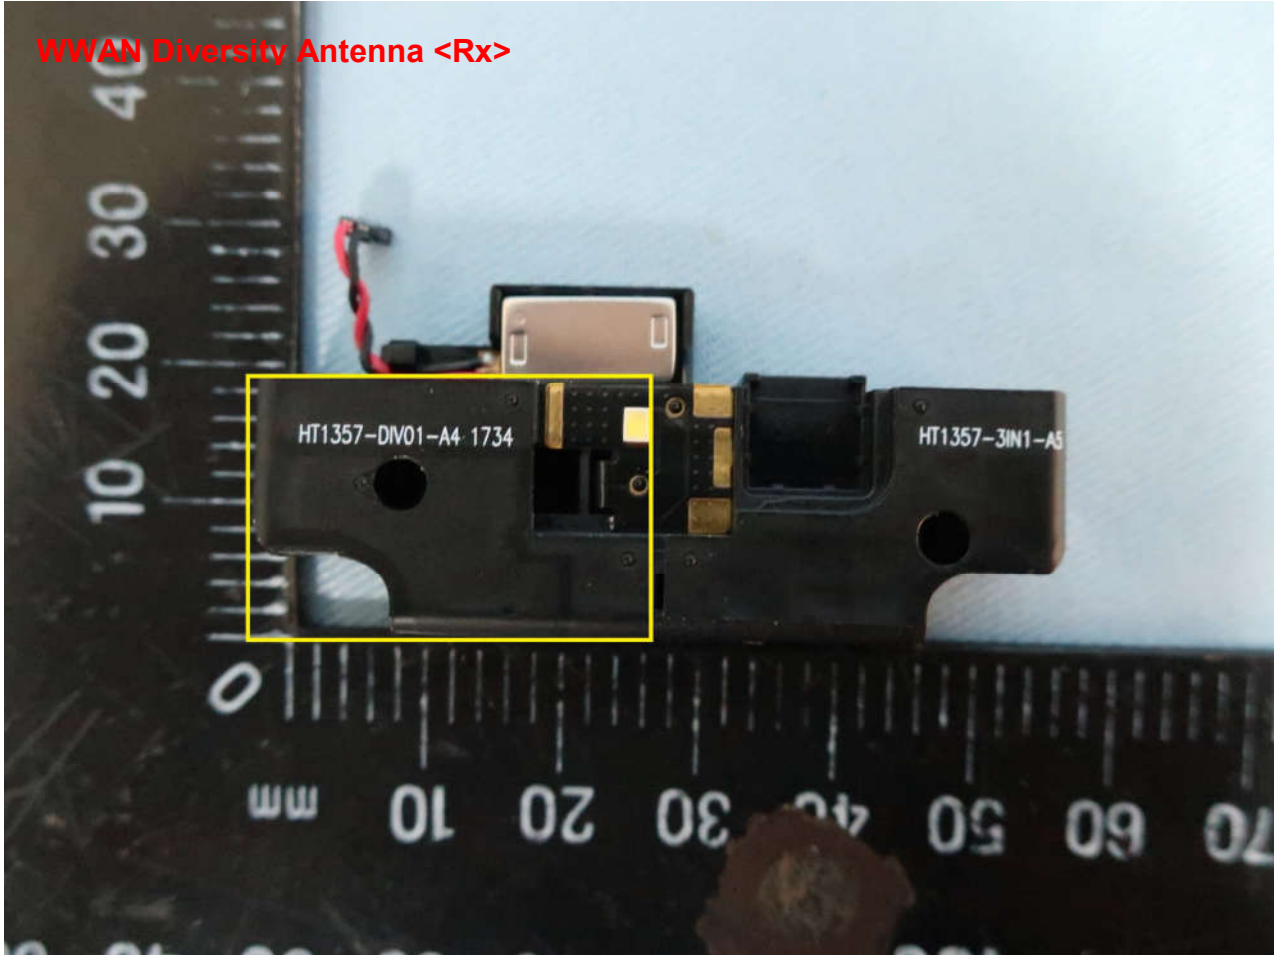

Brand Name: Sonim; Model Name: XP5800(PC2111)

WWAN Diversity Antenna <Rx>