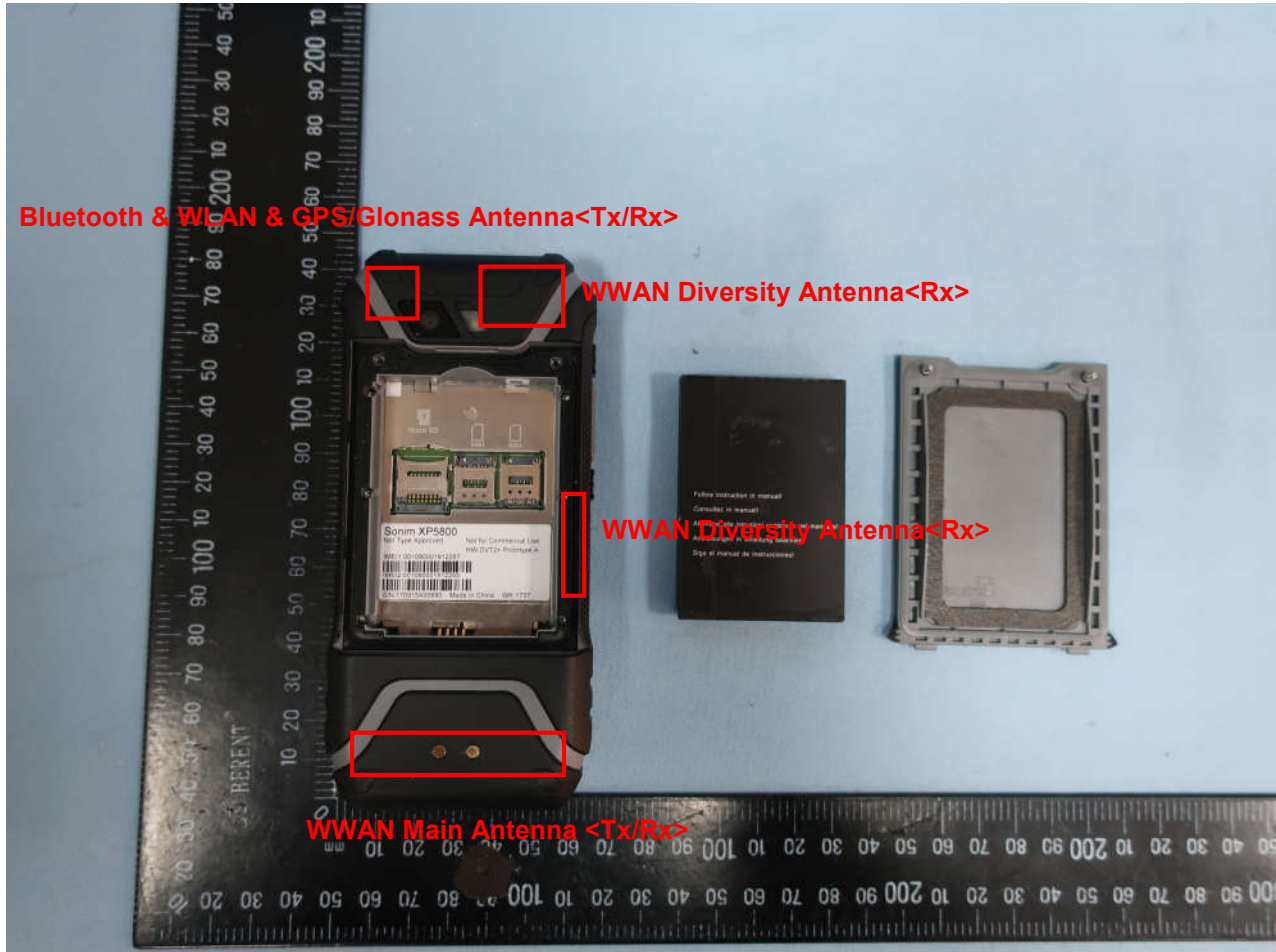

3. Internal Photograph of EUT

Brand Name: Sonim; Model Name: XP5800(PC2111)

Brand Name: Sonim; Model Name: XP5800(PC2111)

Brand Name: Sonim; Model Name: XP5800(PC2111)

Brand Name: Sonim; Model Name: XP5800(PC2111)