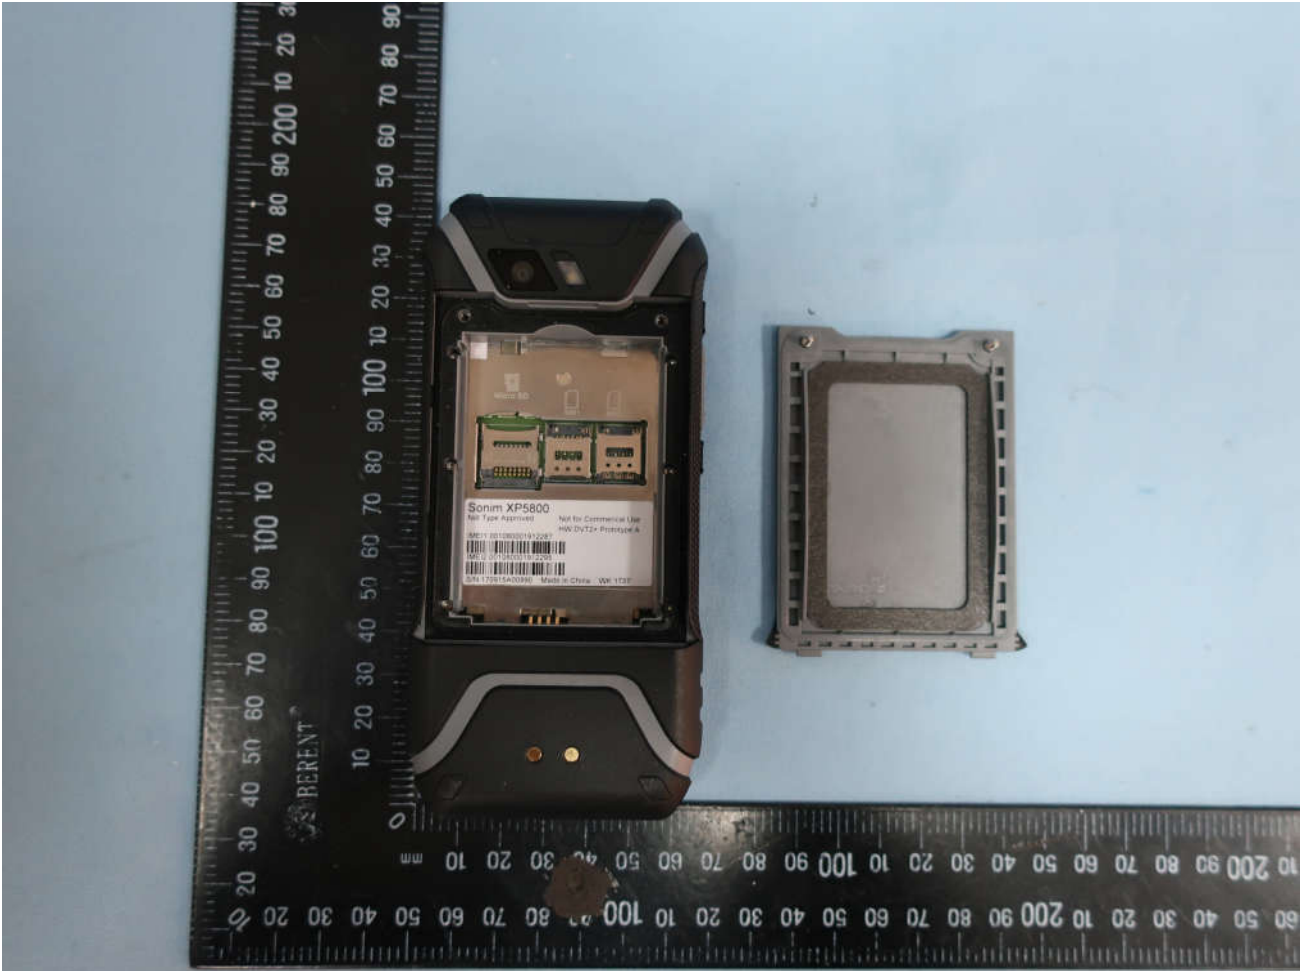

3. Internal Photograph of EUT

Brand Name: Sonim; Model Name: XP5800(PC2111)

Brand Name: Sonim; Model Name: XP5800(PC2111)

Brand Name: Sonim; Model Name: XP5800(PC2111)

Brand Name: Sonim; Model Name: XP5800(PC2111)