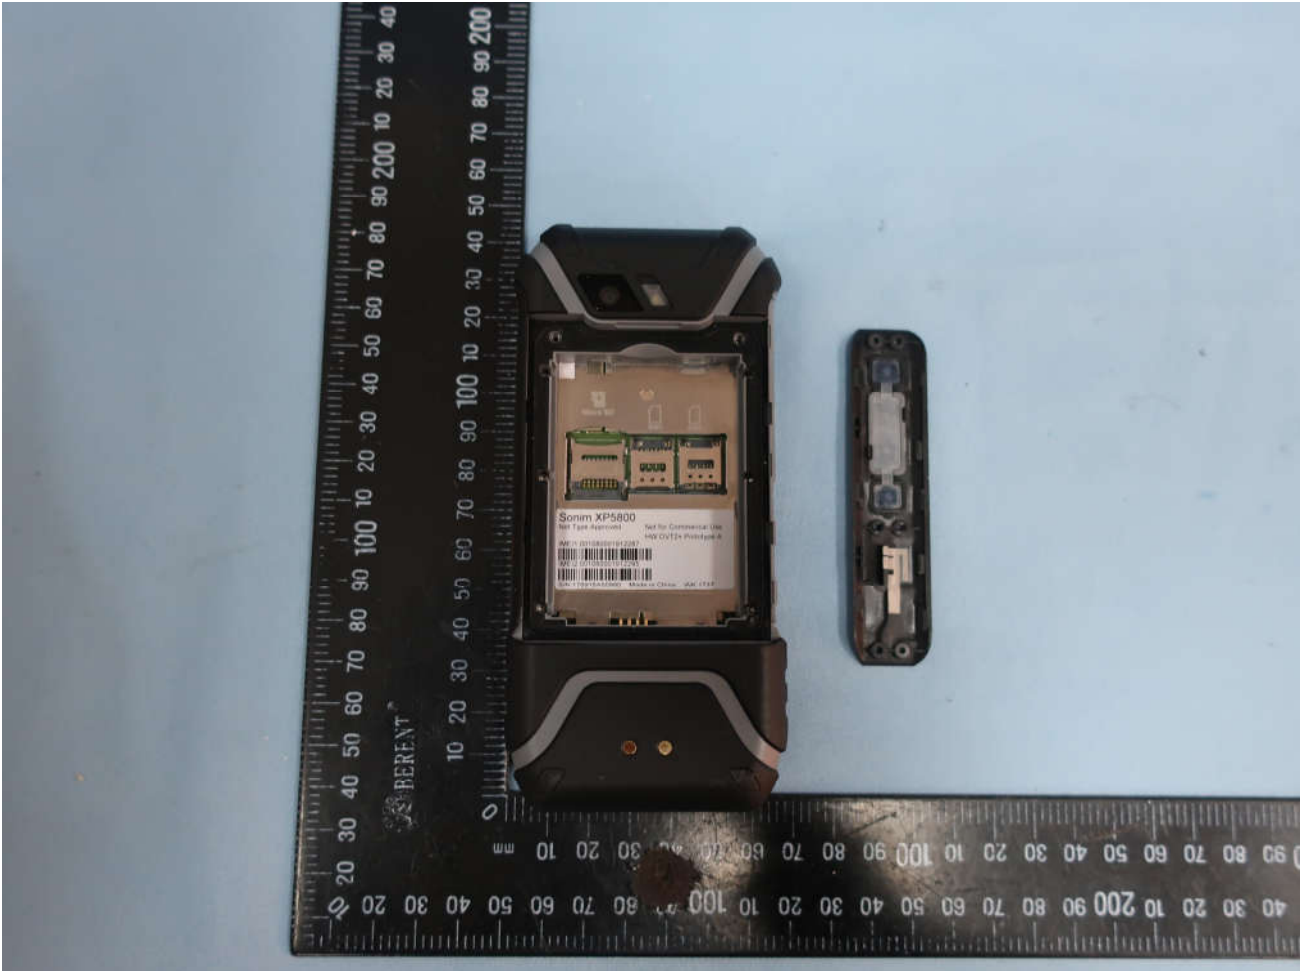

3. Internal Photograph of EUT

Brand Name: Sonim; Model Name: XP5800(PC2111)

Brand Name: Sonim; Model Name: XP5800(PC2111)

Brand Name: Sonim; Model Name: XP5800(PC2111)

Brand Name: Sonim; Model Name: XP5800(PC2111)