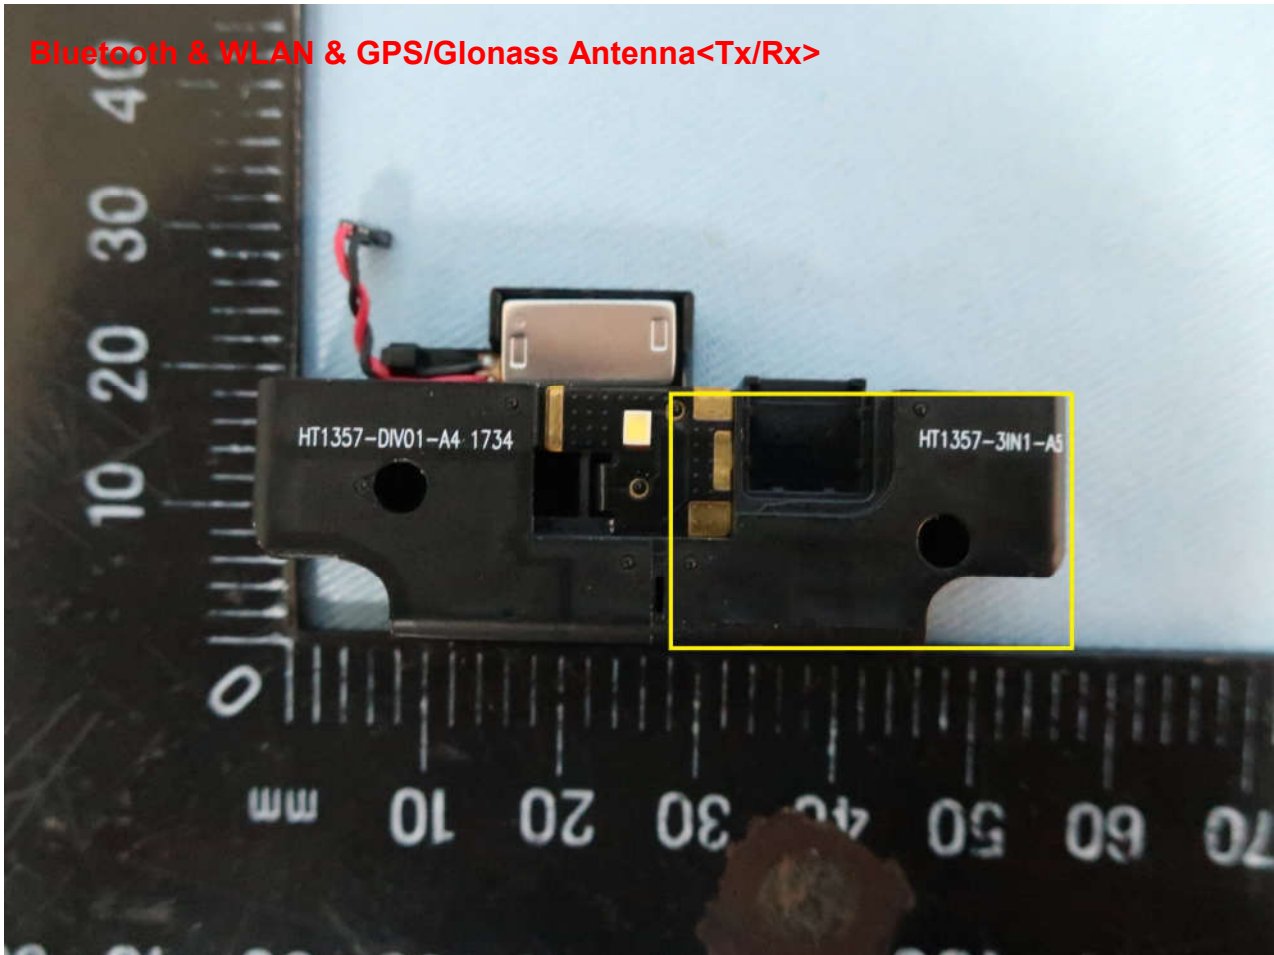

Brand Name: Sonim; Model Name: XP5800(PC2111)

Brand Name: Sonim; Model Name: XP5800(PC2111)

Brand Name: Sonim; Model Name: XP5800(PC2111)

Bluetooth & WLAN & GPS/Glonass Antenna<Tx/Rx>

Brand Name: Sonim; Model Name: XP5800(PC2111)