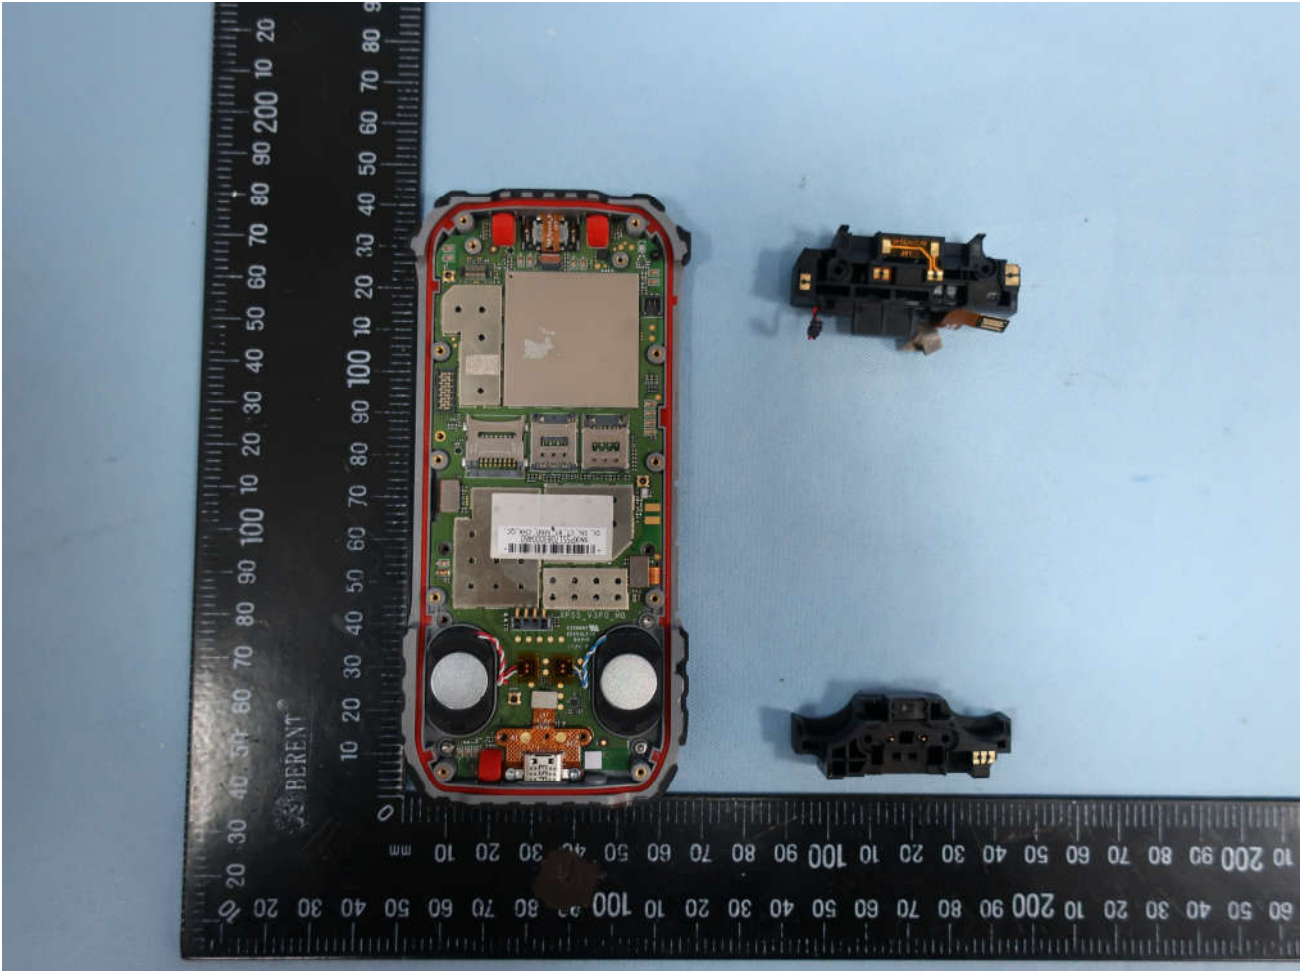

Brand Name: Sonim; Model Name: XP5800(PC2111)