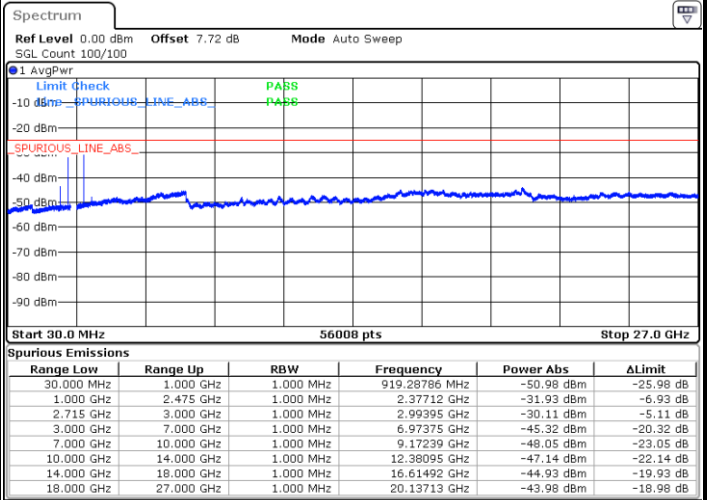

Date: 18.AUG.2017 12:28:49

Highest Channel / QPSK

Date: 18.AUG.2017 12:29:44

Highest Channel / 16QAM

Date: 18.AUG.2017 12:30:40

LTE Band 41 / 5MHz

Lowest Channel / QPSK

Lowest Channel / 16QAM

Date: 18.AUG.2017 21:53:51

Date: 18.AUG.2017 21:54:39

Middle Channel / QPSK

Middle Channel / 16QAM

Date: 18.AUG.2017 21:59:42

Date: 18.AUG.2017 21:57:47

LTE Band 41 / 5MHz

Highest Channel / QPSK

Highest Channel / 16QAM

Date: 18.AUG.2017 22:00:47

Date: 18.AUG.2017 22:01:35

LTE Band 41 / 10MHz

Lowest Channel / QPSK

Lowest Channel / 16QAM

Date: 18.AUG.2017 22:03:57

Date: 18.AUG.2017 22:04:47