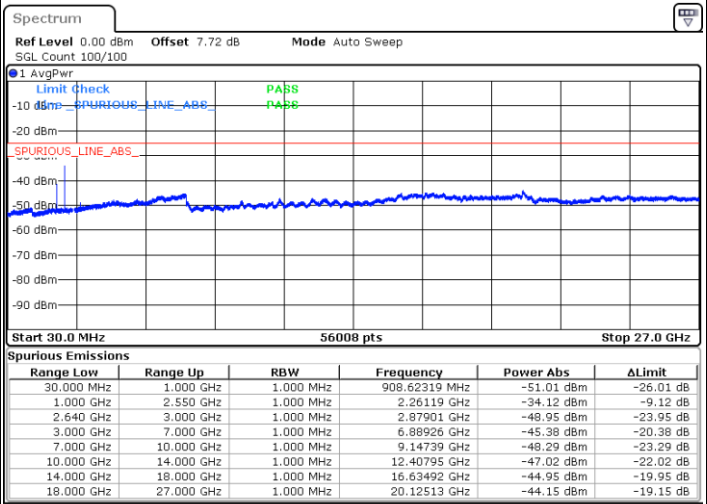

Lowest Channel / 16QAM

Date: 18.AUG.2017 13:56:31

Middle Channel / QPSK

Date: 18.AUG.2017 14:00:46

Middle Channel / 16QAM

Date: 18.AUG.2017 13:59:33

LTE Band 38 / 5MHz

Highest Channel / QPSK

Date: 18.AUG.2017 12:13:04

Highest Channel / 16QAM

Date: 18.AUG.2017 12:14:00

LTE Band 38 / 10MHz

Lowest Channel / QPSK

Date: 18.AUG.2017 12:14:55

Lowest Channel / 16QAM

Date: 18.AUG.2017 12:15:51

LTE Band 38 / 10MHz

Middle Channel / QPSK

Date: 18.AUG.2017 12:16:46

Middle Channel / 16QAM

Date: 18.AUG.2017 14:06:17

Highest Channel / QPSK

Date: 18.AUG.2017 12:18:37

Highest Channel / 16QAM