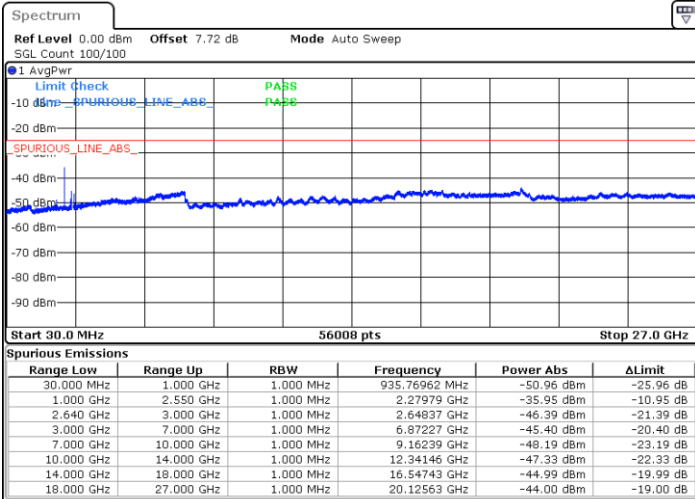

LTE Band 38 / 10MHz

Middle Channel / QPSK

Date: 18.AUG.2017 12:16:46

Middle Channel / 16QAM

Date: 18.AUG.2017 14:06:17

Highest Channel / QPSK

Date: 18.AUG.2017 12:18:37

Highest Channel / 16QAM

Date: 18.AUG.2017 12:19:33

LTE Band 38 / 15MHz

Lowest Channel / QPSK

Date: 18 AUG 2017 12:20:29

Lowest Channel / 16QAM

Date: 18 AUG 2017 14:10:25

Middle Channel / QPSK

Date: 18 AUG 2017 12:22:20

Middle Channel / 16QAM

Date: 18 AUG 2017 14:12:42

LTE Band 38 / 15MHz

Highest Channel / QPSK

Date: 18.AUG.2017 12:24:11

Highest Channel / 16QAM

Date: 18.AUG.2017 12:25:06

LTE Band 38 / 20MHz