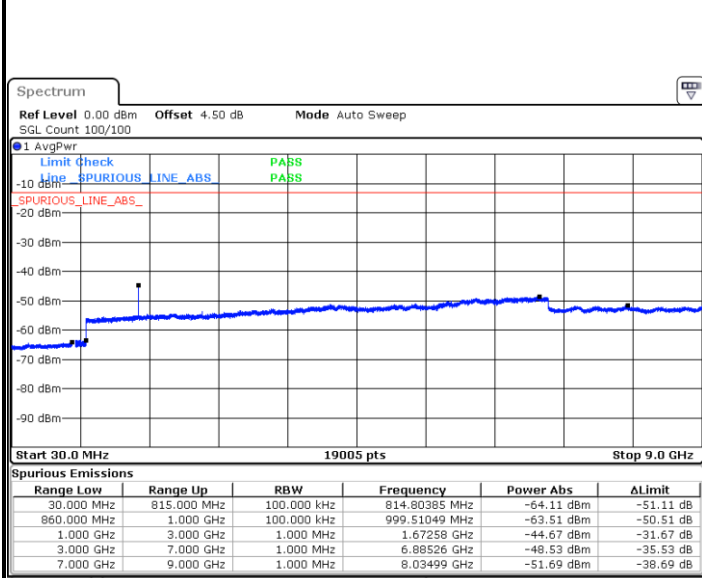

Lowest Channel / 16QAM

Date: 17.AUG.2017 22:13:15

Date: 17.AUG.2017 22:12:19

LTE Band 25 / 20MHz

Middle Channel / QPSK

Middle Channel / 16QAM

Date: 17.AUG.2017 22:14:10

Date: 17.AUG.2017 22:15:06

Highest Channel / QPSK

Highest Channel / 16QAM

Date: 17.AUG.2017 22:27:46

Date: 17.AUG.2017 22:26:51

LTE Band 26 / 1.4MHz

Lowest Channel / QPSK

Date: 18.AUG.2017 21:51:59

Lowest Channel / 16QAM

Date: 18.AUG.2017 21:52:27

Middle Channel / QPSK

Date: 18.AUG.2017 21:54:39

Middle Channel / 16QAM

Date: 18.AUG.2017 21:53:53

LTE Band 26 / 1.4MHz

Highest Channel / QPSK

Date: 18.AUG.2017 21:55:07

Highest Channel / 16QAM

Date: 18.AUG.2017 21:55:41

LTE Band 26 / 3MHz

Lowest Channel / QPSK

Date: 18.AUG.2017 22:27:43

Lowest Channel / 16QAM

Date: 18.AUG.2017 22:28:07

LTE Band 26 / 3MHz