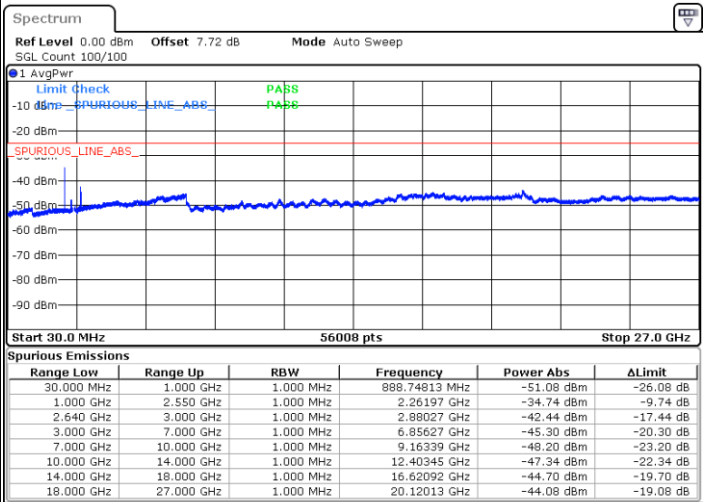

Date: 18.AUG.2017 12:19:33

LTE Band 38 / 15MHz

Lowest Channel / QPSK

Date: 18 AUG 2017 12:20:29

Lowest Channel / 16QAM

Date: 18 AUG 2017 14:10:25

Middle Channel / QPSK

Date: 18 AUG 2017 12:22:20

Middle Channel / 16QAM

Date: 18 AUG 2017 14:12:42

LTE Band 38 / 15MHz

Highest Channel / QPSK

Date: 18.AUG.2017 12:24:11

Highest Channel / 16QAM

Date: 18.AUG.2017 12:25:06

LTE Band 38 / 20MHz

Lowest Channel / QPSK

Date: 18.AUG.2017 12:26:02

Lowest Channel / 16QAM

Date: 18.AUG.2017 12:26:57

LTE Band 38 / 20MHz

Middle Channel / QPSK

Date: 18.AUG.2017 12:27:53

Middle Channel / 16QAM

Date: 18.AUG.2017 12:28:49

Highest Channel / QPSK

Date: 18.AUG.2017 12:29:44

Highest Channel / 16QAM

Date: 18.AUG.2017 12:30:40

LTE Band 41 / 5MHz

Lowest Channel / QPSK

Lowest Channel / 16QAM