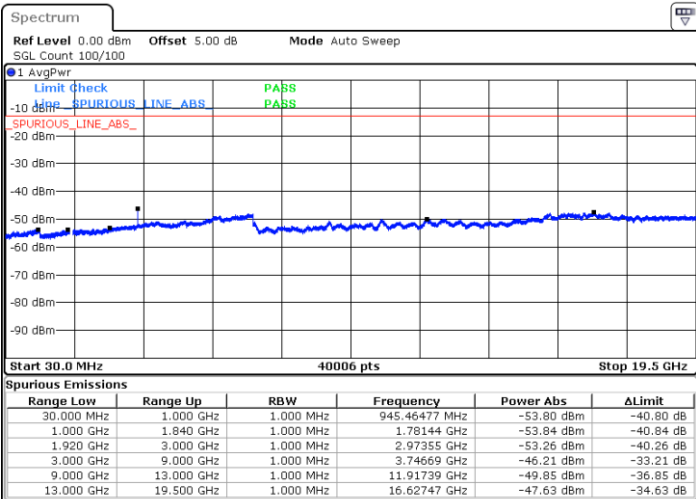

LTE Band 25 / 15MHz

Lowest Channel / QPSK

Lowest Channel / 16QAM

Date: 17.AUG.2017 21:48:04

Date: 17.AUG.2017 21:47:08

Middle Channel / QPSK

Middle Channel / 16QAM

Date: 17.AUG.2017 21:48:59

Date: 17.AUG.2017 21:49:55

LTE Band 25 / 15MHz

Highest Channel / QPSK

Highest Channel / 16QAM

Date: 17.AUG.2017 22:02:35

Date: 17.AUG.2017 22:01:40

LTE Band 25 / 20MHz

Lowest Channel / QPSK