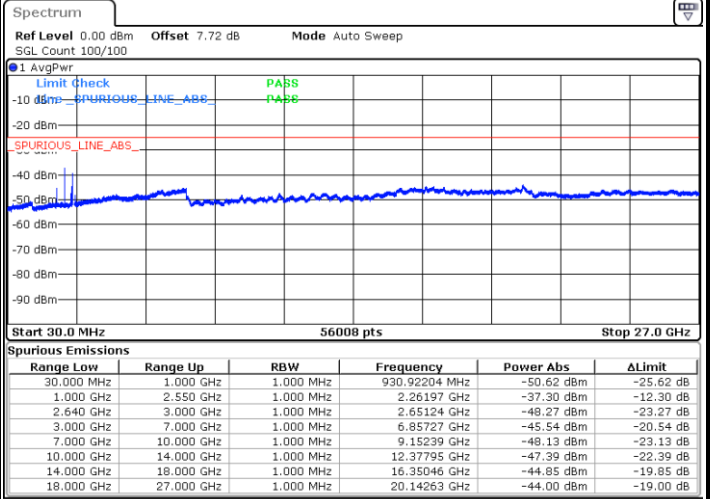

LTE Band 38 / 10MHz

Middle Channel / QPSK

Date: 18.AUG.2017 12:16:46

Middle Channel / 16QAM

Date: 18.AUG.2017 14:06:17

Highest Channel / QPSK

Date: 18.AUG.2017 12:18:37

Highest Channel / 16QAM

Date: 18.AUG.2017 12:19:33

LTE Band 38 / 15MHz

Lowest Channel / QPSK

Date: 18 AUG 2017 12:20:29

Lowest Channel / 16QAM

Date: 18 AUG 2017 14:10:25

Middle Channel / QPSK

Date: 18 AUG 2017 12:22:20

Middle Channel / 16QAM

Date: 18 AUG 2017 14:12:42

LTE Band 38 / 15MHz

Highest Channel / QPSK

Date: 18.AUG.2017 12:24:11

Highest Channel / 16QAM

Date: 18.AUG.2017 12:25:06

LTE Band 38 / 20MHz