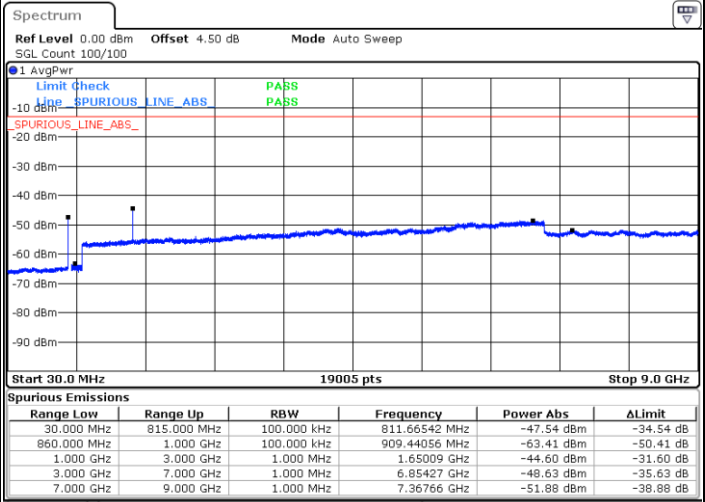

Date: 18 AUG 2017 23:12:09

Lowest Channel / 16QAM

Date: 18 AUG 2017 23:12:34

LTE Band 26 / 10MHz

Middle Channel / QPSK

Date: 18.AUG.2017 23:14:40

Middle Channel / 16QAM

Date: 18.AUG.2017 23:14:15

Highest Channel / QPSK

Date: 18.AUG.2017 23:15:08

Highest Channel / 16QAM

Date: 18.AUG.2017 23:15:49

LTE Band 26 / 15MHz

Lowest Channel / QPSK

Lowest Channel / 16QAM

Date: 18.AUG.2017 23:50:41

Date: 18.AUG.2017 23:51:09

Middle Channel / QPSK

Middle Channel / 16QAM

Date: 18.AUG.2017 23:52:52

Date: 18.AUG.2017 23:52:27

LTE Band 38 / 5MHz

Lowest Channel / QPSK

Date: 18.AUG.2017 12:09:22