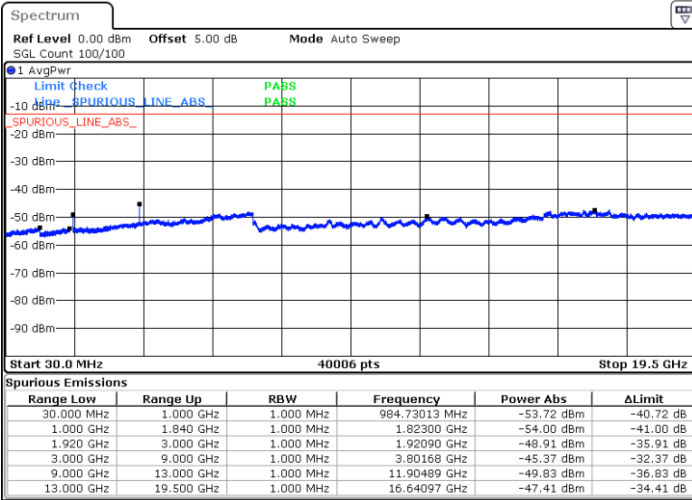

LTE Band 25 / 15MHz

Lowest Channel / QPSK

Lowest Channel / 16QAM

Date: 17.AUG.2017 21:48:04

Date: 17.AUG.2017 21:47:08

Middle Channel / QPSK

Middle Channel / 16QAM

Date: 17.AUG.2017 21:48:59

Date: 17.AUG.2017 21:49:55

LTE Band 25 / 15MHz

Highest Channel / QPSK

Highest Channel / 16QAM

Date: 17.AUG.2017 22:02:35

Date: 17.AUG.2017 22:01:40

LTE Band 25 / 20MHz

Lowest Channel / QPSK