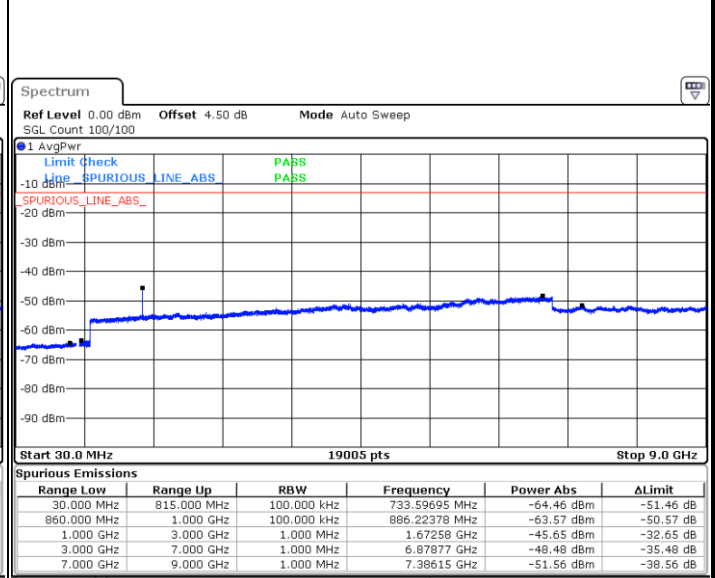

Lowest Channel / 16QAM

Date: 17.AUG.2017 22:13:15

Date: 17.AUG.2017 22:12:19

LTE Band 25 / 20MHz

Middle Channel / QPSK

Middle Channel / 16QAM

Date: 17.AUG.2017 22:14:10

Date: 17.AUG.2017 22:15:06

Highest Channel / QPSK

Highest Channel / 16QAM

Date: 17.AUG.2017 22:27:46

Date: 17.AUG.2017 22:26:51

LTE Band 26 / 1.4MHz

Lowest Channel / QPSK

Date: 18.AUG.2017 21:51:59

Lowest Channel / 16QAM

Date: 18.AUG.2017 21:52:27

Middle Channel / QPSK

Date: 18.AUG.2017 21:54:39

Middle Channel / 16QAM

Date: 18.AUG.2017 21:53:53

LTE Band 26 / 1.4MHz

Highest Channel / QPSK

Date: 18.AUG.2017 21:55:07

Highest Channel / 16QAM

Date: 18.AUG.2017 21:55:41

LTE Band 26 / 3MHz

Lowest Channel / QPSK

Date: 18.AUG.2017 22:27:43

Lowest Channel / 16QAM

Date: 18.AUG.2017 22:28:07

LTE Band 26 / 3MHz