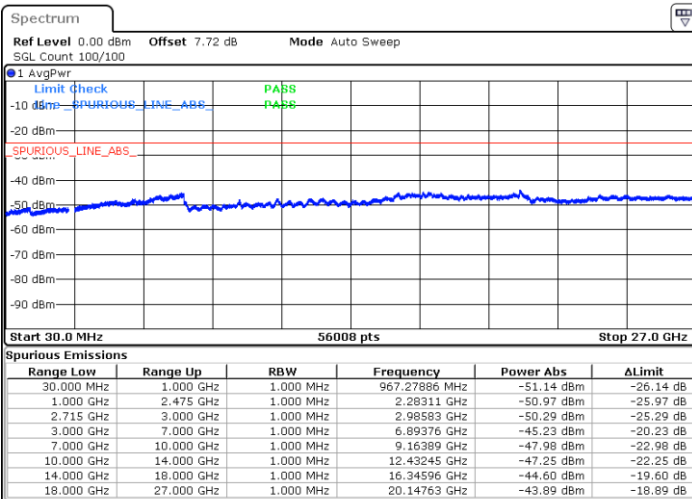

Date: 18.AUG.2017 21:53:51

Date: 18.AUG.2017 21:54:39

Middle Channel / QPSK

Middle Channel / 16QAM

Date: 18.AUG.2017 21:59:42

Date: 18.AUG.2017 21:57:47

LTE Band 41 / 5MHz

Highest Channel / QPSK

Highest Channel / 16QAM

Date: 18.AUG.2017 22:00:47

Date: 18.AUG.2017 22:01:35

LTE Band 41 / 10MHz

Lowest Channel / QPSK

Lowest Channel / 16QAM

Date: 18.AUG.2017 22:03:57

Date: 18.AUG.2017 22:04:47

LTE Band 41 / 10MHz

Middle Channel / QPSK

Date: 18.AUG.2017 22:08:18

Middle Channel / 16QAM

Date: 18.AUG.2017 22:07:22

Highest Channel / QPSK

Date: 18.AUG.2017 22:09:18

Highest Channel / 16QAM