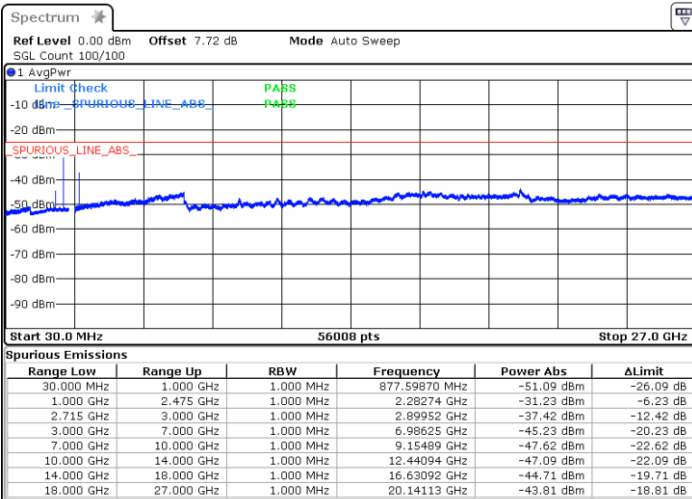

Lowest Channel / QPSK

Date: 18.AUG.2017 12:26:02

Lowest Channel / 16QAM

Date: 18.AUG.2017 12:26:57

LTE Band 38 / 20MHz

Middle Channel / QPSK

Date: 18.AUG.2017 12:27:53

Middle Channel / 16QAM

Date: 18.AUG.2017 12:28:49

Highest Channel / QPSK

Date: 18.AUG.2017 12:29:44

Highest Channel / 16QAM

Date: 18.AUG.2017 12:30:40

LTE Band 41 / 5MHz

Lowest Channel / QPSK

Lowest Channel / 16QAM

Date: 18.AUG.2017 21:53:51

Date: 18.AUG.2017 21:54:39

Middle Channel / QPSK

Middle Channel / 16QAM

Date: 18.AUG.2017 21:59:42

Date: 18.AUG.2017 21:57:47

LTE Band 41 / 5MHz

Highest Channel / QPSK