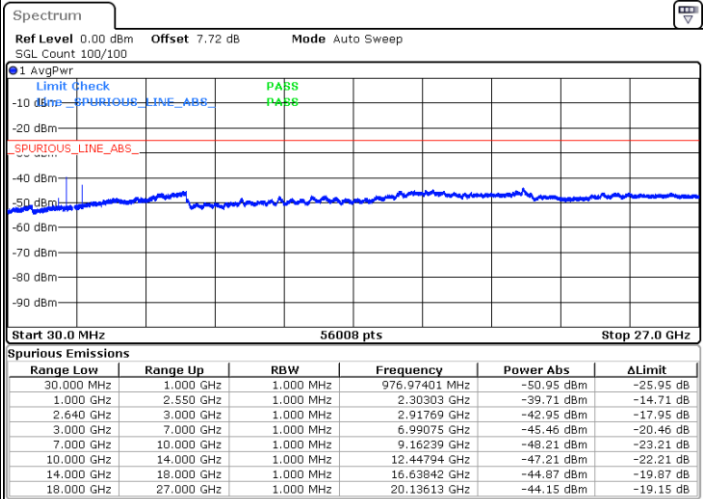

Date: 18.AUG.2017 12:13:04

Highest Channel / 16QAM

Date: 18.AUG.2017 12:14:00

LTE Band 38 / 10MHz

Lowest Channel / QPSK

Date: 18.AUG.2017 12:14:55

Lowest Channel / 16QAM

Date: 18.AUG.2017 12:15:51

LTE Band 38 / 10MHz

Middle Channel / QPSK

Date: 18.AUG.2017 12:16:46

Middle Channel / 16QAM

Date: 18.AUG.2017 14:06:17

Highest Channel / QPSK

Date: 18.AUG.2017 12:18:37

Highest Channel / 16QAM

Date: 18.AUG.2017 12:19:33

LTE Band 38 / 15MHz

Lowest Channel / QPSK

Date: 18 AUG 2017 12:20:29

Lowest Channel / 16QAM

Date: 18 AUG 2017 14:10:25

Middle Channel / QPSK

Date: 18 AUG 2017 12:22:20