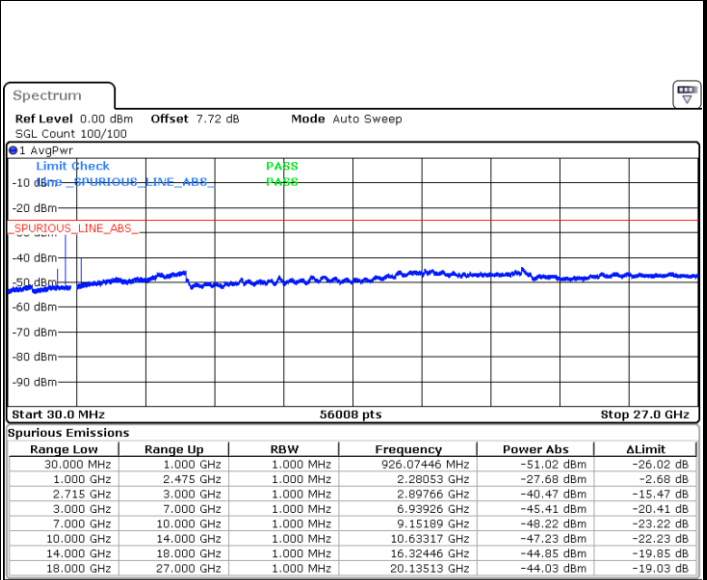

Date: 18.AUG.2017 12:28:49

Highest Channel / QPSK

Date: 18.AUG.2017 12:29:44

Highest Channel / 16QAM

Date: 18.AUG.2017 12:30:40

LTE Band 41 / 5MHz

Lowest Channel / QPSK

Lowest Channel / 16QAM

Date: 18.AUG.2017 21:53:51

Date: 18.AUG.2017 21:54:39

Middle Channel / QPSK

Middle Channel / 16QAM

Date: 18.AUG.2017 21:59:42

Date: 18.AUG.2017 21:57:47

LTE Band 41 / 5MHz

Highest Channel / QPSK

Highest Channel / 16QAM

Date: 18.AUG.2017 22:00:47

Date: 18.AUG.2017 22:01:35

LTE Band 41 / 10MHz

Lowest Channel / QPSK

Lowest Channel / 16QAM

Date: 18.AUG.2017 22:03:57

Date: 18.AUG.2017 22:04:47

LTE Band 41 / 10MHz

Middle Channel / QPSK

Date: 18.AUG.2017 22:08:18

Middle Channel / 16QAM

Date: 18.AUG.2017 22:07:22

Highest Channel / QPSK

Date: 18.AUG.2017 22:09:18

Highest Channel / 16QAM