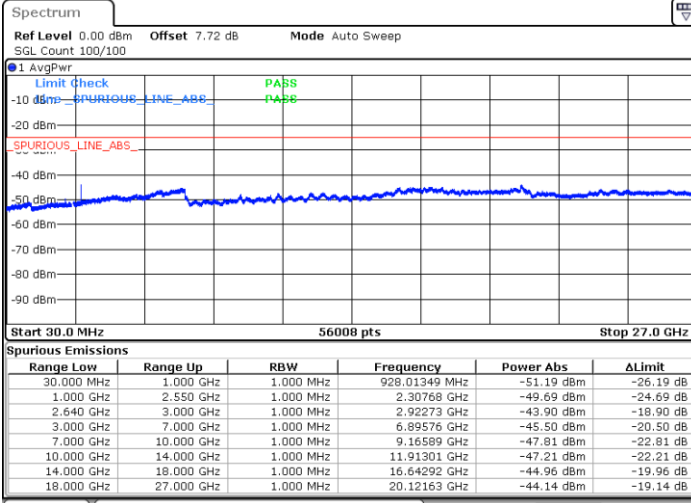

Date: 18.AUG.2017 23:51:09

Middle Channel / QPSK

Middle Channel / 16QAM

Date: 18.AUG.2017 23:52:52

Date: 18.AUG.2017 23:52:27

LTE Band 38 / 5MHz

Lowest Channel / QPSK

Date: 18.AUG.2017 12:09:22

Lowest Channel / 16QAM

Date: 18.AUG.2017 13:56:31

Middle Channel / QPSK

Date: 18.AUG.2017 14:00:46

Middle Channel / 16QAM

Date: 18.AUG.2017 13:59:33

LTE Band 38 / 5MHz

Highest Channel / QPSK

Date: 18.AUG.2017 12:13:04

Highest Channel / 16QAM

Date: 18.AUG.2017 12:14:00

LTE Band 38 / 10MHz

Lowest Channel / QPSK

Date: 18.AUG.2017 12:14:55

Lowest Channel / 16QAM

Date: 18.AUG.2017 12:15:51