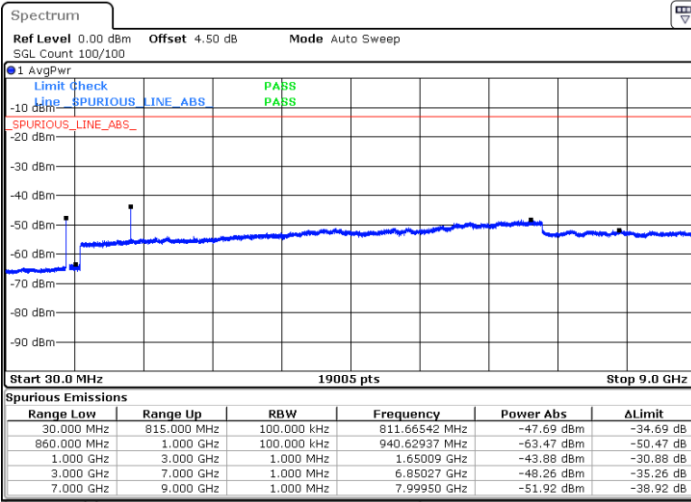

Date: 18 AUG 2017 23:12:09

Lowest Channel / 16QAM

Date: 18 AUG 2017 23:12:34

LTE Band 26 / 10MHz

Middle Channel / QPSK

Date: 18.AUG.2017 23:14:40

Middle Channel / 16QAM

Date: 18.AUG.2017 23:14:15

Highest Channel / QPSK

Date: 18.AUG.2017 23:15:08

Highest Channel / 16QAM

Date: 18.AUG.2017 23:15:49

LTE Band 26 / 15MHz

Lowest Channel / QPSK

Lowest Channel / 16QAM

Date: 18.AUG.2017 23:50:41

Date: 18.AUG.2017 23:51:09

Middle Channel / QPSK

Middle Channel / 16QAM

Date: 18.AUG.2017 23:52:52

Date: 18.AUG.2017 23:52:27

LTE Band 38 / 5MHz

Lowest Channel / QPSK

Date: 18.AUG.2017 12:09:22