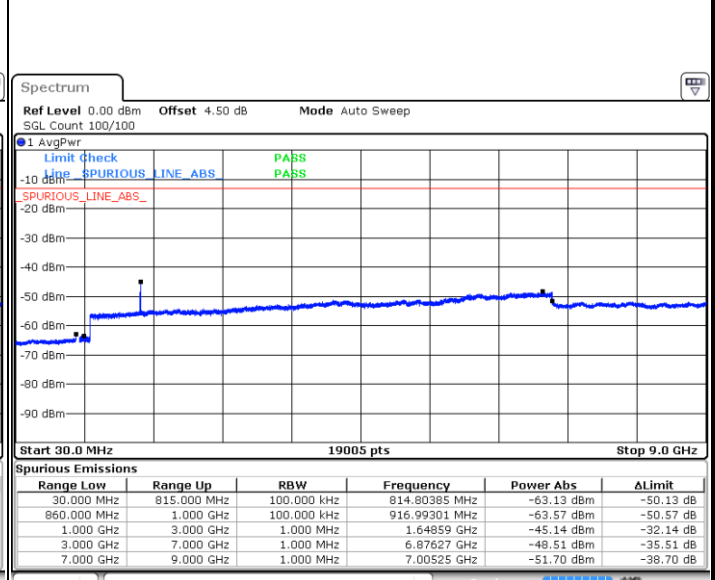

Date: 18.AUG.2017 21:52:27

Middle Channel / QPSK

Date: 18.AUG.2017 21:54:39

Middle Channel / 16QAM

Date: 18.AUG.2017 21:53:53

LTE Band 26 / 1.4MHz

Highest Channel / QPSK

Date: 18.AUG.2017 21:55:07

Highest Channel / 16QAM

Date: 18.AUG.2017 21:55:41

LTE Band 26 / 3MHz

Lowest Channel / QPSK

Date: 18.AUG.2017 22:27:43

Lowest Channel / 16QAM

Date: 18.AUG.2017 22:28:07

LTE Band 26 / 3MHz

Middle Channel / QPSK

Middle Channel / 16QAM

Date: 18.AUG.2017 22:31:04

Date: 18.AUG.2017 22:34:34

Highest Channel / QPSK

Highest Channel / 16QAM

Date: 18.AUG.2017 22:36:57

Date: 18.AUG.2017 22:36:20

LTE Band 26 / 5MHz

Lowest Channel / QPSK

Lowest Channel / 16QAM

Date: 18.AUG.2017 22:50:26

Date: 18.AUG.2017 22:50:51

Middle Channel / QPSK

Middle Channel / 16QAM

Date: 18.AUG.2017 22:52:59