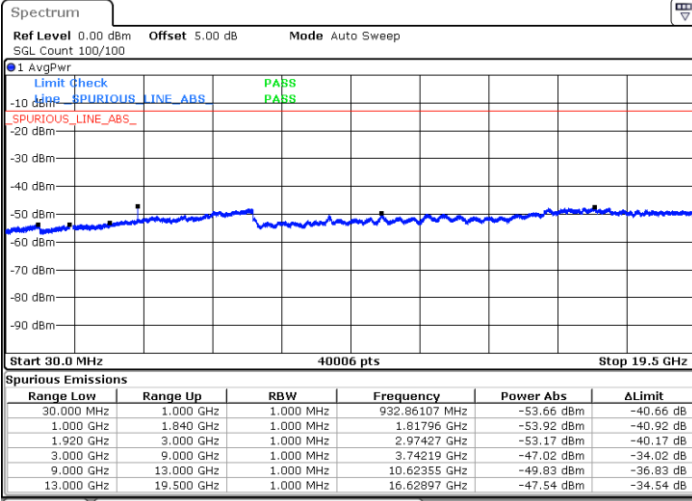

Date: 17.AUG.2017 21:49:55

LTE Band 25 / 15MHz

Highest Channel / QPSK

Highest Channel / 16QAM

Date: 17.AUG.2017 22:02:35

Date: 17.AUG.2017 22:01:40

LTE Band 25 / 20MHz

Lowest Channel / QPSK

Lowest Channel / 16QAM

Date: 17.AUG.2017 22:13:15

Date: 17.AUG.2017 22:12:19

LTE Band 25 / 20MHz

Middle Channel / QPSK

Middle Channel / 16QAM

Date: 17.AUG.2017 22:14:10

Date: 17.AUG.2017 22:15:06

Highest Channel / QPSK

Highest Channel / 16QAM

Date: 17.AUG.2017 22:27:46

Date: 17.AUG.2017 22:26:51

LTE Band 26 / 1.4MHz

Lowest Channel / QPSK

Date: 18.AUG.2017 21:51:59

Lowest Channel / 16QAM