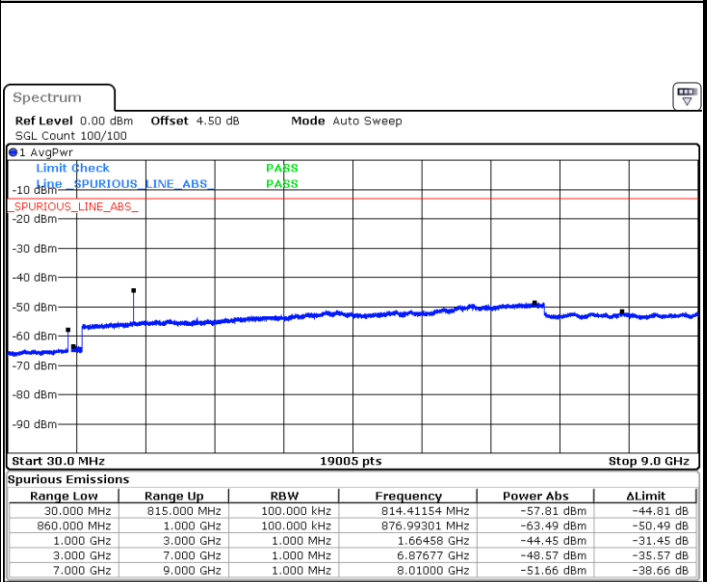

Date: 18.AUG.2017 22:52:30

LTE Band 26 / 5MHz

Highest Channel / QPSK

Date: 18 AUG 2017 22:53:52

Highest Channel / 16QAM

Date: 18 AUG 2017 22:54:20

LTE Band 26 / 10MHz

Lowest Channel / QPSK

Date: 18 AUG 2017 23:12:09

Lowest Channel / 16QAM

Date: 18 AUG 2017 23:12:34

LTE Band 26 / 10MHz

Middle Channel / QPSK

Date: 18.AUG.2017 23:14:40

Middle Channel / 16QAM

Date: 18.AUG.2017 23:14:15

Highest Channel / QPSK

Date: 18.AUG.2017 23:15:08

Highest Channel / 16QAM

Date: 18.AUG.2017 23:15:49

LTE Band 26 / 15MHz

Lowest Channel / QPSK

Lowest Channel / 16QAM

Date: 18.AUG.2017 23:50:41