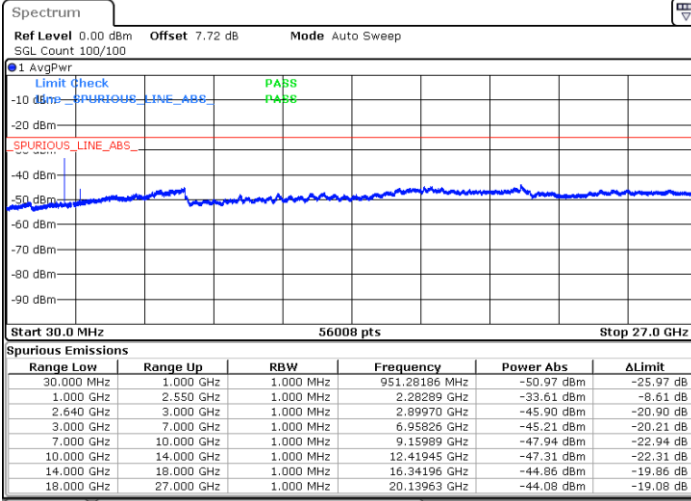

Lowest Channel / 16QAM

Date: 18.AUG.2017 13:56:31

Middle Channel / QPSK

Date: 18.AUG.2017 14:00:46

Middle Channel / 16QAM

Date: 18.AUG.2017 13:59:33

LTE Band 38 / 5MHz

Highest Channel / QPSK

Date: 18.AUG.2017 12:13:04

Highest Channel / 16QAM

Date: 18.AUG.2017 12:14:00

LTE Band 38 / 10MHz

Lowest Channel / QPSK

Date: 18.AUG.2017 12:14:55

Lowest Channel / 16QAM

Date: 18.AUG.2017 12:15:51

LTE Band 38 / 10MHz

Middle Channel / QPSK

Date: 18.AUG.2017 12:16:46

Middle Channel / 16QAM

Date: 18.AUG.2017 14:06:17

Highest Channel / QPSK

Date: 18.AUG.2017 12:18:37

Highest Channel / 16QAM