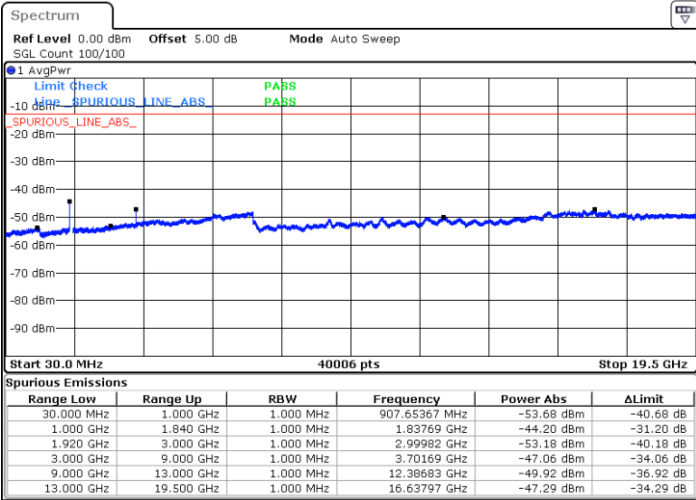

LTE Band 25 / 15MHz

Lowest Channel / QPSK

Lowest Channel / 16QAM

Date: 17.AUG.2017 21:48:04

Date: 17.AUG.2017 21:47:08

Middle Channel / QPSK

Middle Channel / 16QAM

Date: 17.AUG.2017 21:48:59

Date: 17.AUG.2017 21:49:55

LTE Band 25 / 15MHz

Highest Channel / QPSK

Highest Channel / 16QAM

Date: 17.AUG.2017 22:02:35

Date: 17.AUG.2017 22:01:40

LTE Band 25 / 20MHz

Lowest Channel / QPSK