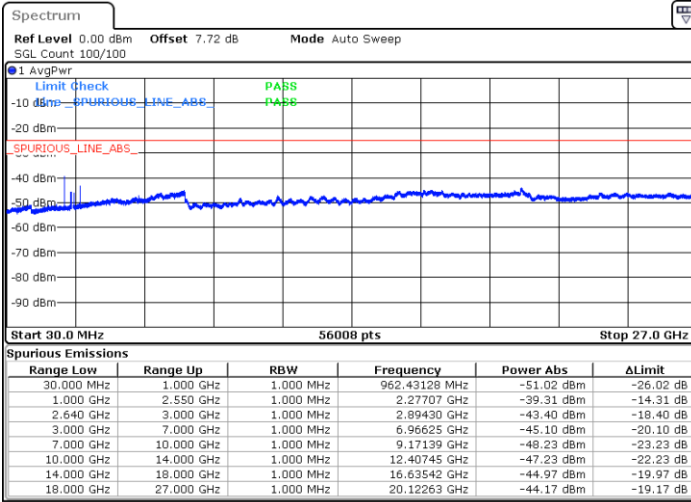

Middle Channel / 16QAM

Date: 18 AUG 2017 14:12:42

LTE Band 38 / 15MHz

Highest Channel / QPSK

Date: 18.AUG.2017 12:24:11

Highest Channel / 16QAM

Date: 18.AUG.2017 12:25:06

LTE Band 38 / 20MHz

Lowest Channel / QPSK

Date: 18.AUG.2017 12:26:02

Lowest Channel / 16QAM

Date: 18.AUG.2017 12:26:57

LTE Band 38 / 20MHz

Middle Channel / QPSK

Date: 18.AUG.2017 12:27:53

Middle Channel / 16QAM

Date: 18.AUG.2017 12:28:49

Highest Channel / QPSK

Date: 18.AUG.2017 12:29:44

Highest Channel / 16QAM

Date: 18.AUG.2017 12:30:40

LTE Band 41 / 5MHz

Lowest Channel / QPSK

Lowest Channel / 16QAM