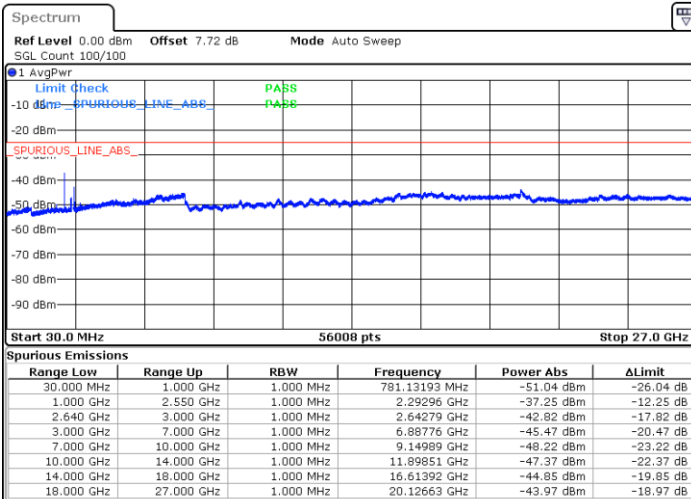

Middle Channel / 16QAM

Date: 18 AUG 2017 14:12:42

LTE Band 38 / 15MHz

Highest Channel / QPSK

Date: 18.AUG.2017 12:24:11

Highest Channel / 16QAM

Date: 18.AUG.2017 12:25:06

LTE Band 38 / 20MHz

Lowest Channel / QPSK

Date: 18.AUG.2017 12:26:02

Lowest Channel / 16QAM

Date: 18.AUG.2017 12:26:57

LTE Band 38 / 20MHz

Middle Channel / QPSK

Date: 18.AUG.2017 12:27:53

Middle Channel / 16QAM

Date: 18.AUG.2017 12:28:49

Highest Channel / QPSK

Date: 18.AUG.2017 12:29:44

Highest Channel / 16QAM

Date: 18.AUG.2017 12:30:40

LTE Band 41 / 5MHz

Lowest Channel / QPSK

Lowest Channel / 16QAM