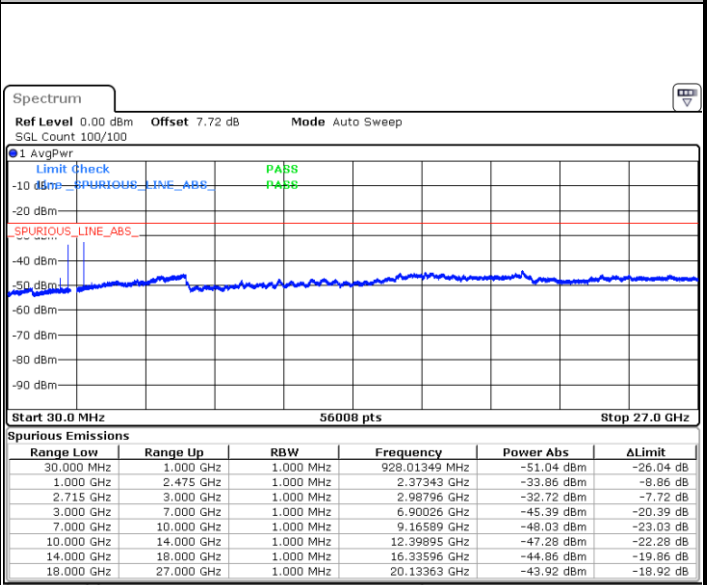

Highest Channel / 16QAM

Date: 18.AUG.2017 22:00:47

Date: 18.AUG.2017 22:01:35

LTE Band 41 / 10MHz

Lowest Channel / QPSK

Lowest Channel / 16QAM

Date: 18.AUG.2017 22:03:57

Date: 18.AUG.2017 22:04:47

LTE Band 41 / 10MHz

Middle Channel / QPSK

Date: 18.AUG.2017 22:08:18

Middle Channel / 16QAM

Date: 18.AUG.2017 22:07:22

Highest Channel / QPSK

Date: 18.AUG.2017 22:09:18

Highest Channel / 16QAM

Date: 18.AUG.2017 22:10:22

LTE Band 41 / 15MHz

Lowest Channel / QPSK

Date: 18.AUG.2017 22:12:09

Lowest Channel / 16QAM

Date: 18.AUG.2017 22:13:21

Middle Channel / QPSK

Date: 18.AUG.2017 22:17:11