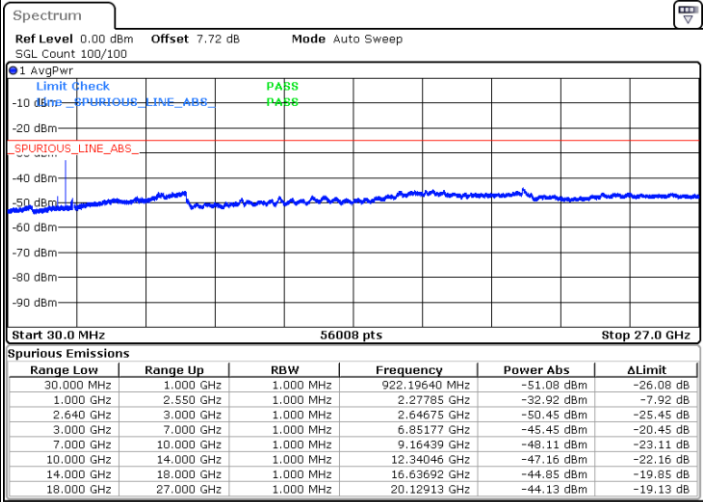

Middle Channel / 16QAM

Date: 18 AUG 2017 14:12:42

LTE Band 38 / 15MHz

Highest Channel / QPSK

Date: 18.AUG.2017 12:24:11

Highest Channel / 16QAM

Date: 18.AUG.2017 12:25:06

LTE Band 38 / 20MHz

Lowest Channel / QPSK

Date: 18.AUG.2017 12:26:02

Lowest Channel / 16QAM

Date: 18.AUG.2017 12:26:57

LTE Band 38 / 20MHz

Middle Channel / QPSK

Date: 18.AUG.2017 12:27:53

Middle Channel / 16QAM

Date: 18.AUG.2017 12:28:49

Highest Channel / QPSK

Date: 18.AUG.2017 12:29:44

Highest Channel / 16QAM

Date: 18.AUG.2017 12:30:40

LTE Band 41 / 5MHz

Lowest Channel / QPSK

Lowest Channel / 16QAM