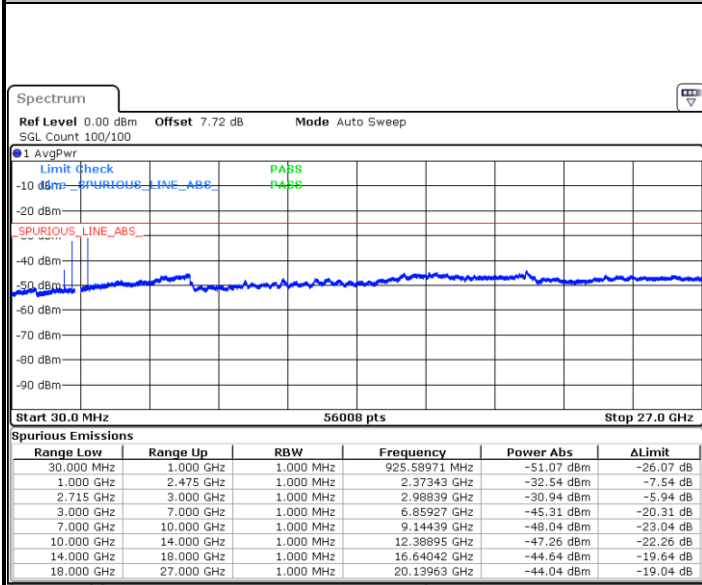

Highest Channel / 16QAM

Date: 18.AUG.2017 22:00:47

Date: 18.AUG.2017 22:01:35

LTE Band 41 / 10MHz

Lowest Channel / QPSK

Lowest Channel / 16QAM

Date: 18.AUG.2017 22:03:57

Date: 18.AUG.2017 22:04:47

LTE Band 41 / 10MHz

Middle Channel / QPSK

Date: 18.AUG.2017 22:08:18

Middle Channel / 16QAM

Date: 18.AUG.2017 22:07:22

Highest Channel / QPSK

Date: 18.AUG.2017 22:09:18

Highest Channel / 16QAM

Date: 18.AUG.2017 22:10:22

LTE Band 41 / 15MHz

Lowest Channel / QPSK

Date: 18.AUG.2017 22:12:09

Lowest Channel / 16QAM

Date: 18.AUG.2017 22:13:21

Middle Channel / QPSK

Date: 18.AUG.2017 22:17:11