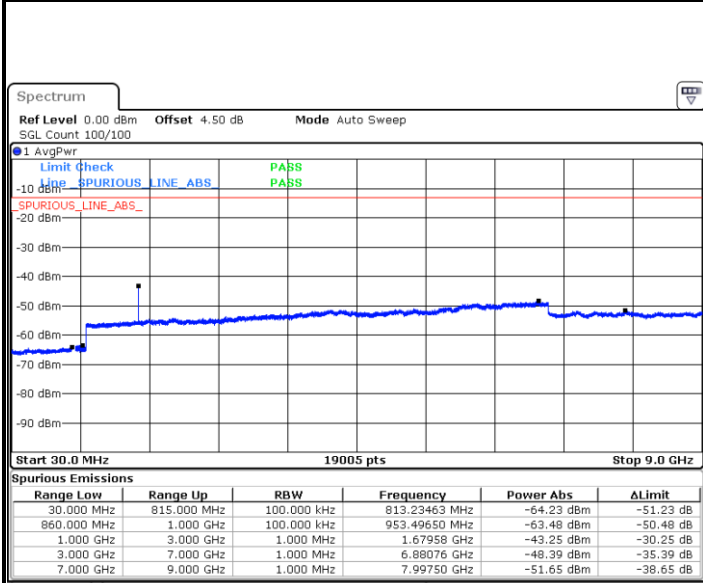

Date: 18.AUG.2017 22:52:30

LTE Band 26 / 5MHz

Highest Channel / QPSK

Date: 18 AUG 2017 22:53:52

Highest Channel / 16QAM

Date: 18 AUG 2017 22:54:20

LTE Band 26 / 10MHz

Lowest Channel / QPSK

Date: 18 AUG 2017 23:12:09

Lowest Channel / 16QAM

Date: 18 AUG 2017 23:12:34

LTE Band 26 / 10MHz

Middle Channel / QPSK

Date: 18.AUG.2017 23:14:40

Middle Channel / 16QAM

Date: 18.AUG.2017 23:14:15

Highest Channel / QPSK

Date: 18.AUG.2017 23:15:08

Highest Channel / 16QAM

Date: 18.AUG.2017 23:15:49

LTE Band 26 / 15MHz

Lowest Channel / QPSK

Lowest Channel / 16QAM

Date: 18.AUG.2017 23:50:41