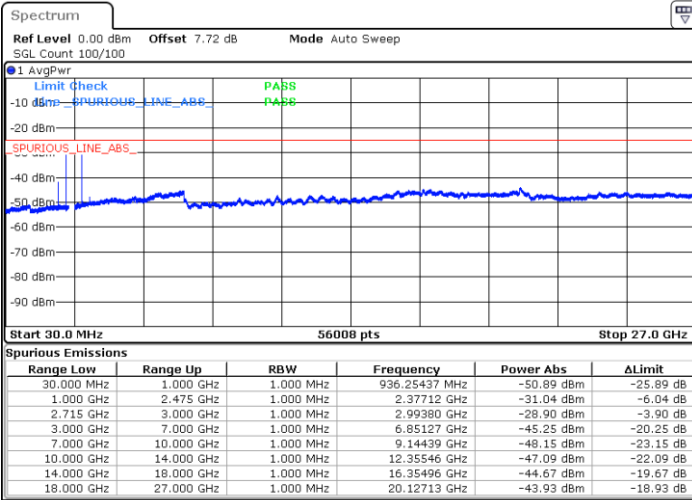

Date: 18.AUG.2017 12:28:49

Highest Channel / QPSK

Date: 18.AUG.2017 12:29:44

Highest Channel / 16QAM

Date: 18.AUG.2017 12:30:40

LTE Band 41 / 5MHz

Lowest Channel / QPSK

Lowest Channel / 16QAM

Date: 18.AUG.2017 21:53:51

Date: 18.AUG.2017 21:54:39

Middle Channel / QPSK

Middle Channel / 16QAM

Date: 18.AUG.2017 21:59:42

Date: 18.AUG.2017 21:57:47

LTE Band 41 / 5MHz

Highest Channel / QPSK

Highest Channel / 16QAM

Date: 18.AUG.2017 22:00:47

Date: 18.AUG.2017 22:01:35

LTE Band 41 / 10MHz

Lowest Channel / QPSK

Lowest Channel / 16QAM

Date: 18.AUG.2017 22:03:57

Date: 18.AUG.2017 22:04:47