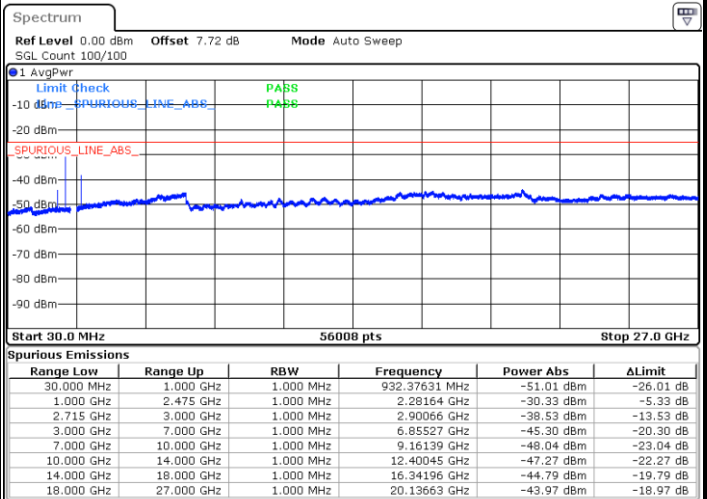

Lowest Channel / QPSK

Date: 18.AUG.2017 12:26:02

Lowest Channel / 16QAM

Date: 18.AUG.2017 12:26:57

LTE Band 38 / 20MHz

Middle Channel / QPSK

Date: 18.AUG.2017 12:27:53

Middle Channel / 16QAM

Date: 18.AUG.2017 12:28:49

Highest Channel / QPSK

Date: 18.AUG.2017 12:29:44

Highest Channel / 16QAM

Date: 18.AUG.2017 12:30:40

LTE Band 41 / 5MHz

Lowest Channel / QPSK

Lowest Channel / 16QAM

Date: 18.AUG.2017 21:53:51

Date: 18.AUG.2017 21:54:39

Middle Channel / QPSK

Middle Channel / 16QAM

Date: 18.AUG.2017 21:59:42

Date: 18.AUG.2017 21:57:47

LTE Band 41 / 5MHz

Highest Channel / QPSK

Highest Channel / 16QAM

Date: 18.AUG.2017 22:00:47

Date: 18.AUG.2017 22:01:35

LTE Band 41 / 10MHz

Lowest Channel / QPSK

Lowest Channel / 16QAM

Date: 18.AUG.2017 22:03:57

Date: 18.AUG.2017 22:04:47