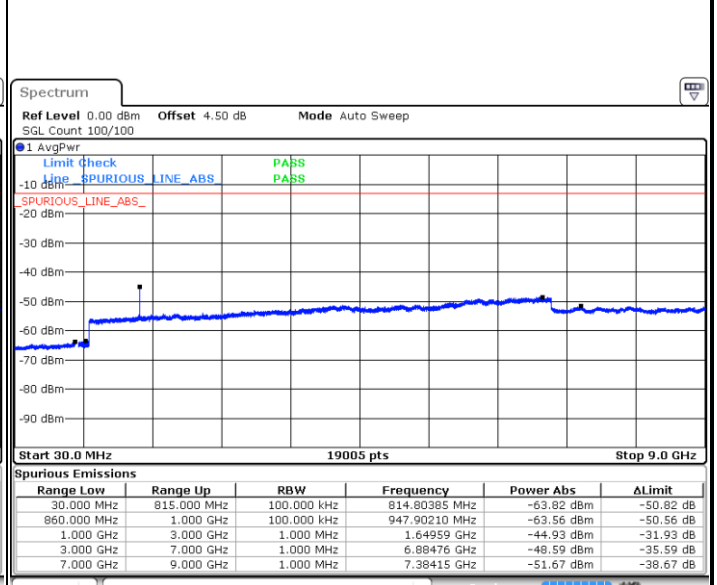

LTE Band 26 / 5MHz

Lowest Channel / QPSK

Lowest Channel / 16QAM

Date: 18.AUG.2017 22:50:26

Date: 18.AUG.2017 22:50:51

Middle Channel / QPSK

Middle Channel / 16QAM

Date: 18.AUG.2017 22:52:59

Date: 18.AUG.2017 22:52:30

LTE Band 26 / 5MHz

Highest Channel / QPSK

Date: 18 AUG 2017 22:53:52

Highest Channel / 16QAM

Date: 18 AUG 2017 22:54:20

LTE Band 26 / 10MHz

Lowest Channel / QPSK

Date: 18 AUG 2017 23:12:09

Lowest Channel / 16QAM

Date: 18 AUG 2017 23:12:34

LTE Band 26 / 10MHz

Middle Channel / QPSK

Date: 18.AUG.2017 23:14:40

Middle Channel / 16QAM

Date: 18.AUG.2017 23:14:15

Highest Channel / QPSK

Date: 18.AUG.2017 23:15:08

Highest Channel / 16QAM

Date: 18.AUG.2017 23:15:49

LTE Band 26 / 15MHz

Lowest Channel / QPSK

Lowest Channel / 16QAM

Date: 18.AUG.2017 23:50:41