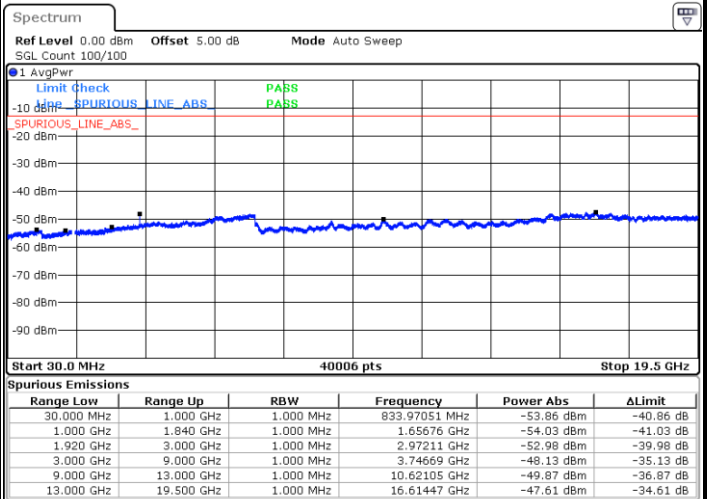

LTE Band 25 / 15MHz

Lowest Channel / QPSK

Lowest Channel / 16QAM

Date: 17.AUG.2017 21:48:04

Date: 17.AUG.2017 21:47:08

Middle Channel / QPSK

Middle Channel / 16QAM

Date: 17.AUG.2017 21:48:59

Date: 17.AUG.2017 21:49:55

LTE Band 25 / 15MHz

Highest Channel / QPSK

Highest Channel / 16QAM

Date: 17.AUG.2017 22:02:35

Date: 17.AUG.2017 22:01:40

LTE Band 25 / 20MHz

Lowest Channel / QPSK