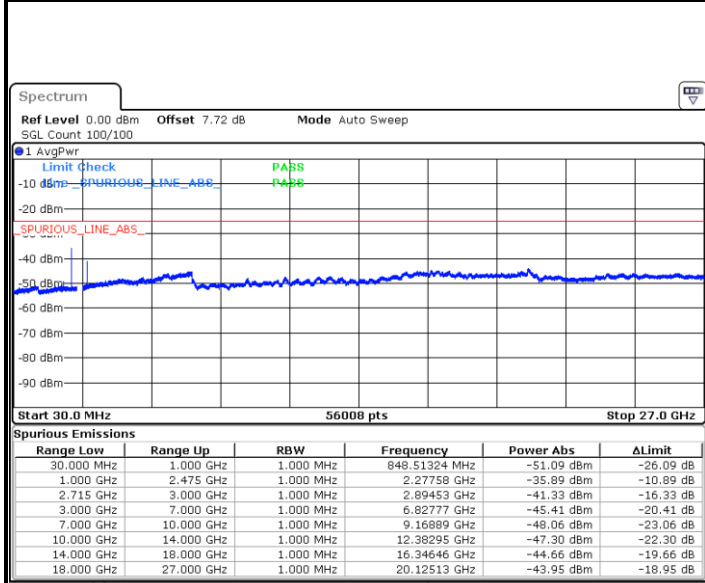

Highest Channel / 16QAM

Date: 18.AUG.2017 22:00:47

Date: 18.AUG.2017 22:01:35

LTE Band 41 / 10MHz

Lowest Channel / QPSK

Lowest Channel / 16QAM

Date: 18.AUG.2017 22:03:57

Date: 18.AUG.2017 22:04:47

LTE Band 41 / 10MHz

Middle Channel / QPSK

Date: 18.AUG.2017 22:08:18

Middle Channel / 16QAM

Date: 18.AUG.2017 22:07:22

Highest Channel / QPSK

Date: 18.AUG.2017 22:09:18

Highest Channel / 16QAM

Date: 18.AUG.2017 22:10:22

LTE Band 41 / 15MHz

Lowest Channel / QPSK

Date: 18.AUG.2017 22:12:09

Lowest Channel / 16QAM

Date: 18.AUG.2017 22:13:21

Middle Channel / QPSK

Date: 18.AUG.2017 22:17:11