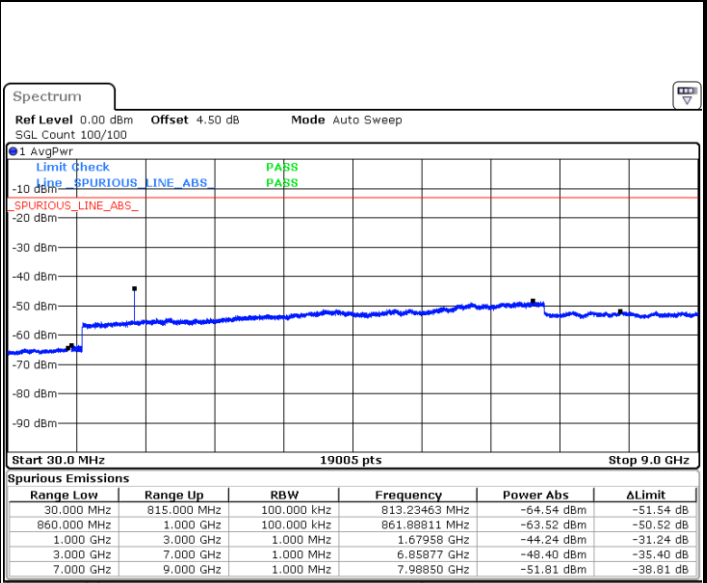

Date: 18.AUG.2017 22:52:30

LTE Band 26 / 5MHz

Highest Channel / QPSK

Date: 18 AUG 2017 22:53:52

Highest Channel / 16QAM

Date: 18 AUG 2017 22:54:20

LTE Band 26 / 10MHz

Lowest Channel / QPSK

Date: 18 AUG 2017 23:12:09

Lowest Channel / 16QAM

Date: 18 AUG 2017 23:12:34

LTE Band 26 / 10MHz

Middle Channel / QPSK

Date: 18.AUG.2017 23:14:40

Middle Channel / 16QAM

Date: 18.AUG.2017 23:14:15

Highest Channel / QPSK

Date: 18.AUG.2017 23:15:08

Highest Channel / 16QAM

Date: 18.AUG.2017 23:15:49

LTE Band 26 / 15MHz

Lowest Channel / QPSK

Lowest Channel / 16QAM

Date: 18.AUG.2017 23:50:41