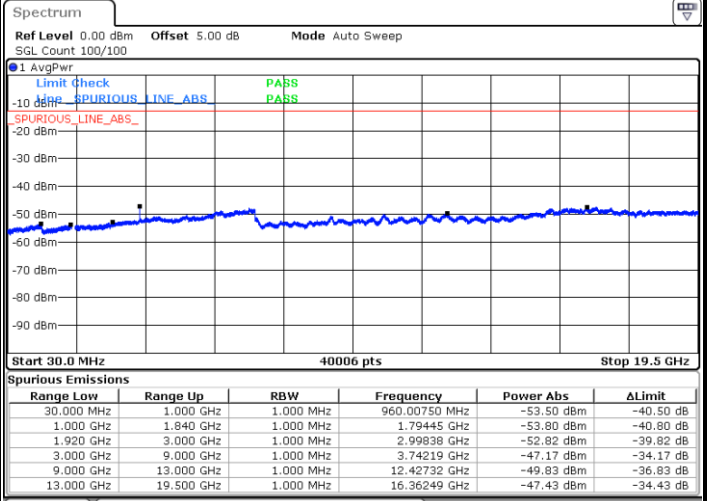

Date: 17.AUG.2017 21:49:55

LTE Band 25 / 15MHz

Highest Channel / QPSK

Highest Channel / 16QAM

Date: 17.AUG.2017 22:02:35

Date: 17.AUG.2017 22:01:40

LTE Band 25 / 20MHz

Lowest Channel / QPSK

Lowest Channel / 16QAM

Date: 17.AUG.2017 22:13:15

Date: 17.AUG.2017 22:12:19

LTE Band 25 / 20MHz

Middle Channel / QPSK

Middle Channel / 16QAM

Date: 17.AUG.2017 22:14:10

Date: 17.AUG.2017 22:15:06

Highest Channel / QPSK

Highest Channel / 16QAM

Date: 17.AUG.2017 22:27:46

Date: 17.AUG.2017 22:26:51

LTE Band 26 / 1.4MHz

Lowest Channel / QPSK

Date: 18.AUG.2017 21:51:59

Lowest Channel / 16QAM