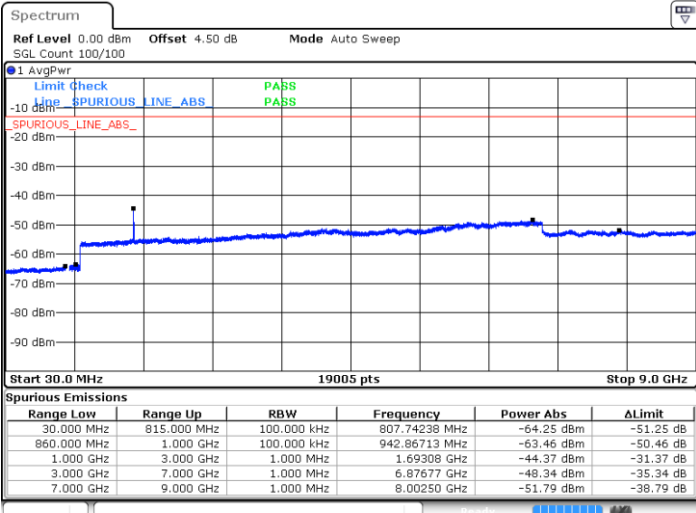

Highest Channel / 16QAM

Date: 18.AUG.2017 21:55:41

LTE Band 26 / 3MHz

Lowest Channel / QPSK

Date: 18.AUG.2017 22:27:43

Lowest Channel / 16QAM

Date: 18.AUG.2017 22:28:07

LTE Band 26 / 3MHz

Middle Channel / QPSK

Middle Channel / 16QAM

Date: 18.AUG.2017 22:31:04

Date: 18.AUG.2017 22:34:34

Highest Channel / QPSK

Highest Channel / 16QAM

Date: 18.AUG.2017 22:36:57

Date: 18.AUG.2017 22:36:20

LTE Band 26 / 5MHz

Lowest Channel / QPSK

Lowest Channel / 16QAM

Date: 18.AUG.2017 22:50:26

Date: 18.AUG.2017 22:50:51

Middle Channel / QPSK

Middle Channel / 16QAM

Date: 18.AUG.2017 22:52:59