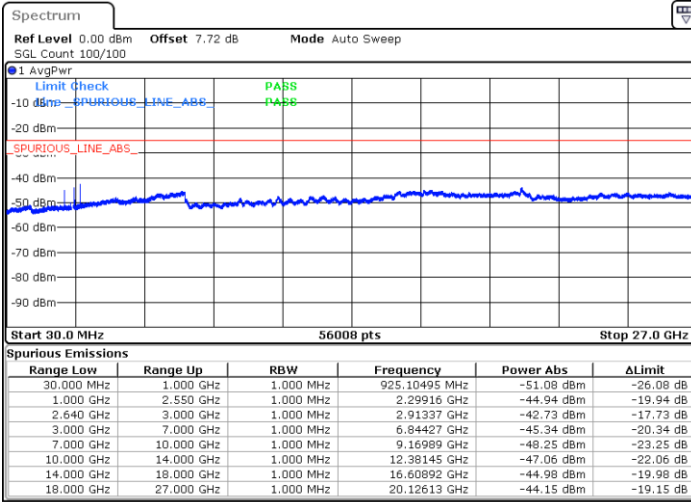

Date: 18.AUG.2017 12:19:33

LTE Band 38 / 15MHz

Lowest Channel / QPSK

Date: 18 AUG 2017 12:20:29

Lowest Channel / 16QAM

Date: 18 AUG 2017 14:10:25

Middle Channel / QPSK

Date: 18 AUG 2017 12:22:20

Middle Channel / 16QAM

Date: 18 AUG 2017 14:12:42

LTE Band 38 / 15MHz

Highest Channel / QPSK

Date: 18.AUG.2017 12:24:11

Highest Channel / 16QAM

Date: 18.AUG.2017 12:25:06

LTE Band 38 / 20MHz

Lowest Channel / QPSK

Date: 18.AUG.2017 12:26:02

Lowest Channel / 16QAM

Date: 18.AUG.2017 12:26:57

LTE Band 38 / 20MHz

Middle Channel / QPSK

Date: 18.AUG.2017 12:27:53

Middle Channel / 16QAM

Date: 18.AUG.2017 12:28:49

Highest Channel / QPSK

Date: 18.AUG.2017 12:29:44

Highest Channel / 16QAM

Date: 18.AUG.2017 12:30:40

LTE Band 41 / 5MHz

Lowest Channel / QPSK

Lowest Channel / 16QAM