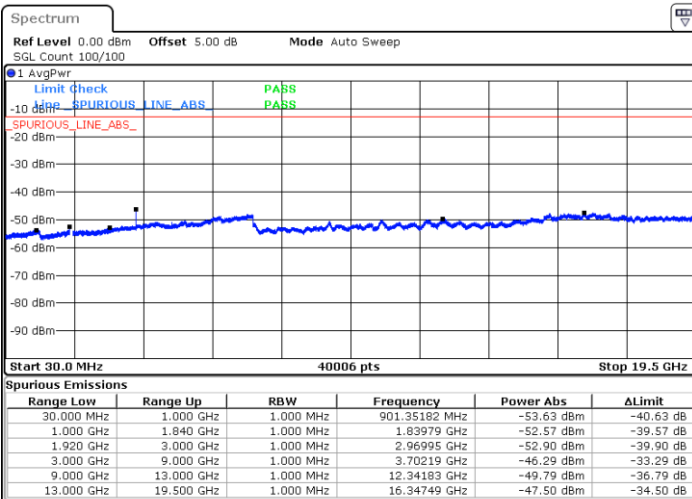

Date: 17.AUG.2017 21:49:55

LTE Band 25 / 15MHz

Highest Channel / QPSK

Highest Channel / 16QAM

Date: 17.AUG.2017 22:02:35

Date: 17.AUG.2017 22:01:40

LTE Band 25 / 20MHz

Lowest Channel / QPSK

Lowest Channel / 16QAM

Date: 17.AUG.2017 22:13:15

Date: 17.AUG.2017 22:12:19

LTE Band 25 / 20MHz

Middle Channel / QPSK

Middle Channel / 16QAM

Date: 17.AUG.2017 22:14:10

Date: 17.AUG.2017 22:15:06