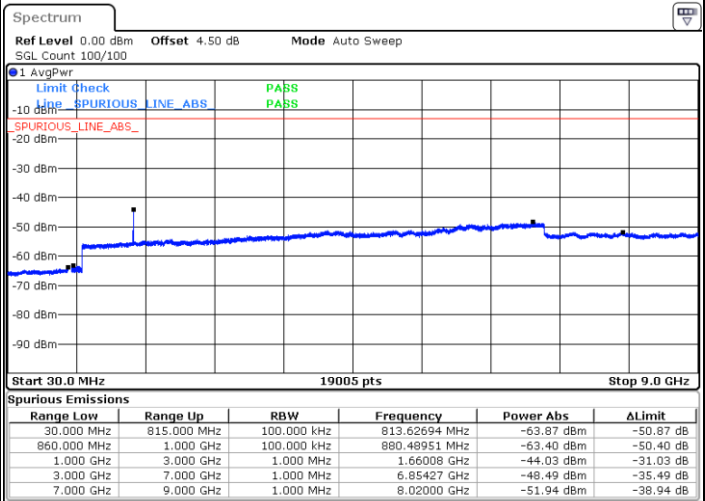

Date: 18 AUG 2017 23:12:09

Lowest Channel / 16QAM

Date: 18 AUG 2017 23:12:34

LTE Band 26 / 10MHz

Middle Channel / QPSK

Date: 18.AUG.2017 23:14:40

Middle Channel / 16QAM

Date: 18.AUG.2017 23:14:15

Highest Channel / QPSK

Date: 18.AUG.2017 23:15:08

Highest Channel / 16QAM

Date: 18.AUG.2017 23:15:49

LTE Band 26 / 15MHz

Lowest Channel / QPSK

Lowest Channel / 16QAM

Date: 18.AUG.2017 23:50:41

Date: 18.AUG.2017 23:51:09

Middle Channel / QPSK

Middle Channel / 16QAM

Date: 18.AUG.2017 23:52:52

Date: 18.AUG.2017 23:52:27

LTE Band 38 / 5MHz

Lowest Channel / QPSK

Date: 18.AUG.2017 12:09:22