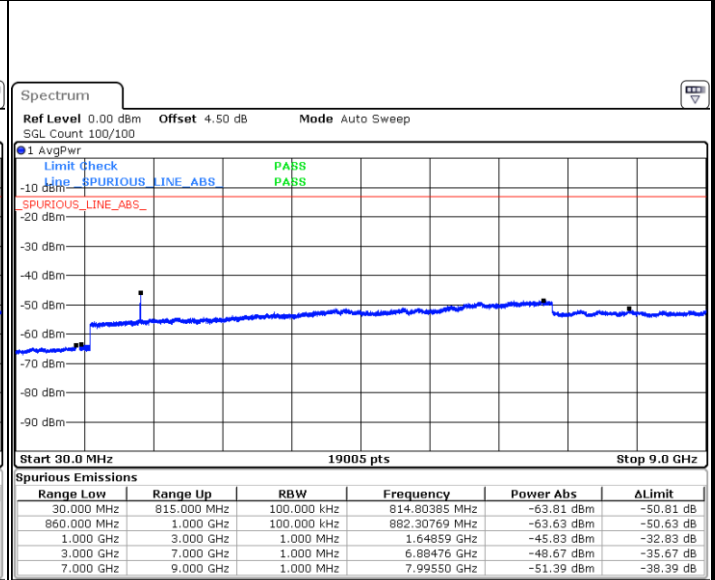

Lowest Channel / 16QAM

Date: 17.AUG.2017 22:13:15

Date: 17.AUG.2017 22:12:19

LTE Band 25 / 20MHz

Middle Channel / QPSK

Middle Channel / 16QAM

Date: 17.AUG.2017 22:14:10

Date: 17.AUG.2017 22:15:06

Highest Channel / QPSK

Highest Channel / 16QAM

Date: 17.AUG.2017 22:27:46

Date: 17.AUG.2017 22:26:51

LTE Band 26 / 1.4MHz

Lowest Channel / QPSK

Date: 18.AUG.2017 21:51:59

Lowest Channel / 16QAM

Date: 18.AUG.2017 21:52:27

Middle Channel / QPSK

Date: 18.AUG.2017 21:54:39

Middle Channel / 16QAM

Date: 18.AUG.2017 21:53:53

LTE Band 26 / 1.4MHz

Highest Channel / QPSK

Date: 18.AUG.2017 21:55:07

Highest Channel / 16QAM

Date: 18.AUG.2017 21:55:41

LTE Band 26 / 3MHz

Lowest Channel / QPSK

Date: 18.AUG.2017 22:27:43

Lowest Channel / 16QAM

Date: 18.AUG.2017 22:28:07

LTE Band 26 / 3MHz