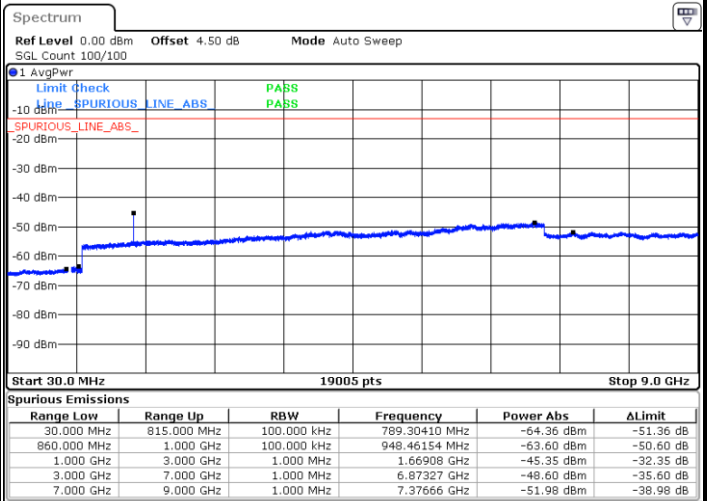

LTE Band 26 / 5MHz

Lowest Channel / QPSK

Lowest Channel / 16QAM

Date: 18.AUG.2017 22:50:26

Date: 18.AUG.2017 22:50:51

Middle Channel / QPSK

Middle Channel / 16QAM

Date: 18.AUG.2017 22:52:59

Date: 18.AUG.2017 22:52:30

LTE Band 26 / 5MHz

Highest Channel / QPSK

Date: 18 AUG 2017 22:53:52

Highest Channel / 16QAM

Date: 18 AUG 2017 22:54:20

LTE Band 26 / 10MHz

Lowest Channel / QPSK

Date: 18 AUG 2017 23:12:09

Lowest Channel / 16QAM

Date: 18 AUG 2017 23:12:34

LTE Band 26 / 10MHz

Middle Channel / QPSK

Date: 18.AUG.2017 23:14:40

Middle Channel / 16QAM

Date: 18.AUG.2017 23:14:15