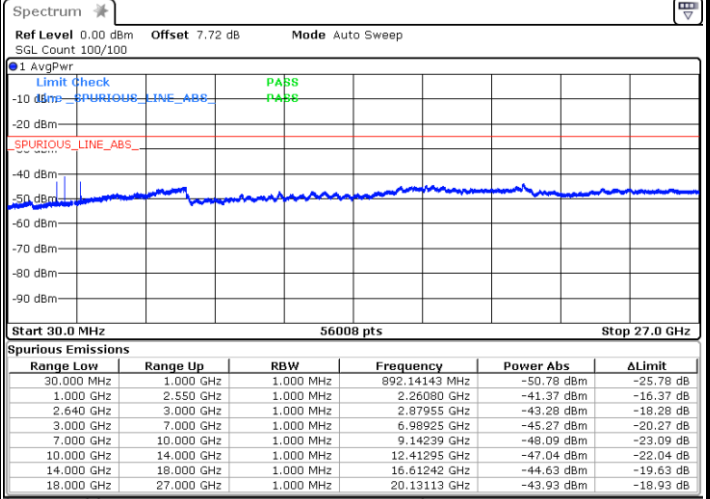

Highest Channel / QPSK

Date: 18.AUG.2017 23:15:08

Highest Channel / 16QAM

Date: 18.AUG.2017 23:15:49

LTE Band 26 / 15MHz

Lowest Channel / QPSK

Lowest Channel / 16QAM

Date: 18.AUG.2017 23:50:41

Date: 18.AUG.2017 23:51:09

Middle Channel / QPSK

Middle Channel / 16QAM

Date: 18.AUG.2017 23:52:52

Date: 18.AUG.2017 23:52:27

LTE Band 38 / 5MHz

Lowest Channel / QPSK

Date: 18.AUG.2017 12:09:22

Lowest Channel / 16QAM

Date: 18.AUG.2017 13:56:31

Middle Channel / QPSK

Date: 18.AUG.2017 14:00:46

Middle Channel / 16QAM

Date: 18.AUG.2017 13:59:33

LTE Band 38 / 5MHz

Highest Channel / QPSK