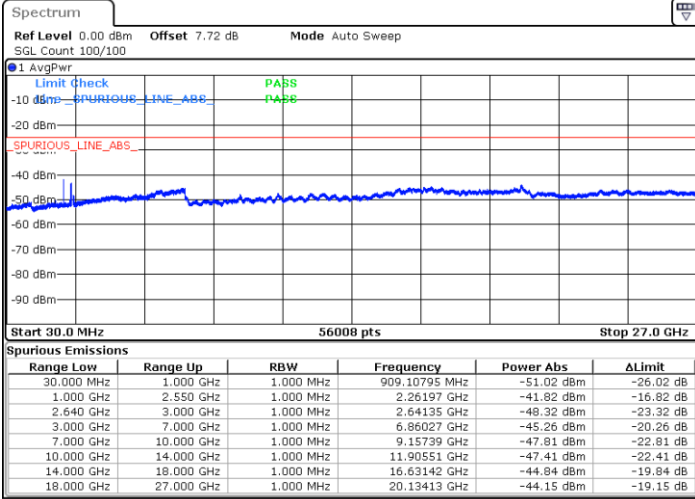

Date: 18.AUG.2017 12:13:04

Highest Channel / 16QAM

Date: 18.AUG.2017 12:14:00

LTE Band 38 / 10MHz

Lowest Channel / QPSK

Date: 18.AUG.2017 12:14:55

Lowest Channel / 16QAM

Date: 18.AUG.2017 12:15:51

LTE Band 38 / 10MHz

Middle Channel / QPSK

Date: 18.AUG.2017 12:16:46

Middle Channel / 16QAM

Date: 18.AUG.2017 14:06:17

Highest Channel / QPSK

Date: 18.AUG.2017 12:18:37

Highest Channel / 16QAM

Date: 18.AUG.2017 12:19:33

LTE Band 38 / 15MHz

Lowest Channel / QPSK

Date: 18 AUG 2017 12:20:29

Lowest Channel / 16QAM

Date: 18 AUG 2017 14:10:25

Middle Channel / QPSK

Date: 18 AUG 2017 12:22:20