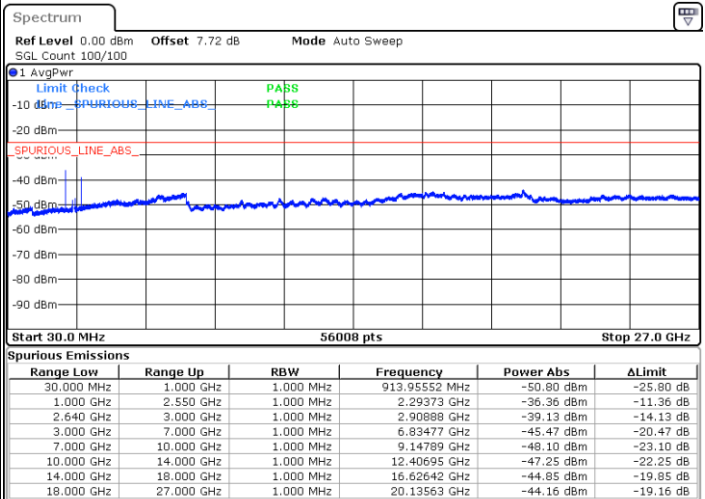

Middle Channel / 16QAM

Date: 18 AUG 2017 14:12:42

LTE Band 38 / 15MHz

Highest Channel / QPSK

Date: 18.AUG.2017 12:24:11

Highest Channel / 16QAM

Date: 18.AUG.2017 12:25:06

LTE Band 38 / 20MHz

Lowest Channel / QPSK

Date: 18.AUG.2017 12:26:02

Lowest Channel / 16QAM

Date: 18.AUG.2017 12:26:57

LTE Band 38 / 20MHz

Middle Channel / QPSK

Date: 18.AUG.2017 12:27:53

Middle Channel / 16QAM

Date: 18.AUG.2017 12:28:49

Highest Channel / QPSK

Date: 18.AUG.2017 12:29:44

Highest Channel / 16QAM

Date: 18.AUG.2017 12:30:40

LTE Band 41 / 5MHz

Lowest Channel / QPSK

Lowest Channel / 16QAM