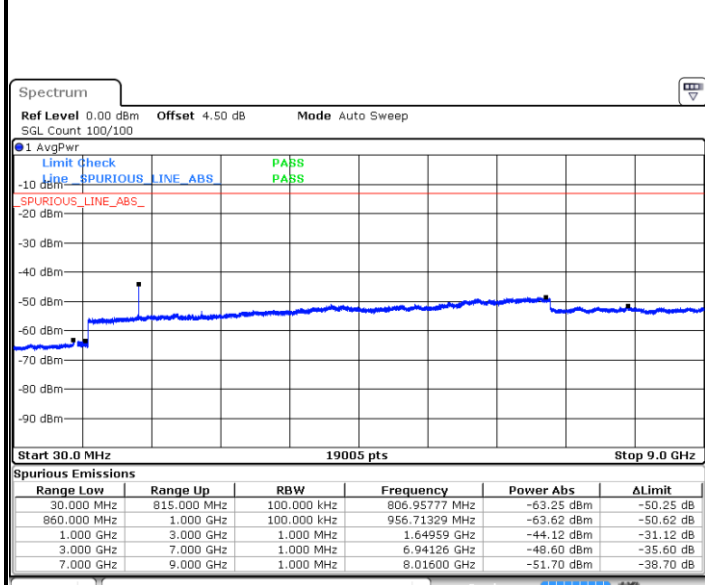

LTE Band 26 / 5MHz

Lowest Channel / QPSK

Lowest Channel / 16QAM

Date: 18.AUG.2017 22:50:26

Date: 18.AUG.2017 22:50:51

Middle Channel / QPSK

Middle Channel / 16QAM

Date: 18.AUG.2017 22:52:59

Date: 18.AUG.2017 22:52:30

LTE Band 26 / 5MHz

Highest Channel / QPSK

Date: 18 AUG 2017 22:53:52

Highest Channel / 16QAM

Date: 18 AUG 2017 22:54:20

LTE Band 26 / 10MHz

Lowest Channel / QPSK

Date: 18 AUG 2017 23:12:09

Lowest Channel / 16QAM

Date: 18 AUG 2017 23:12:34

LTE Band 26 / 10MHz

Middle Channel / QPSK

Date: 18.AUG.2017 23:14:40

Middle Channel / 16QAM

Date: 18.AUG.2017 23:14:15

Highest Channel / QPSK

Date: 18.AUG.2017 23:15:08

Highest Channel / 16QAM

Date: 18.AUG.2017 23:15:49

LTE Band 26 / 15MHz

Lowest Channel / QPSK

Lowest Channel / 16QAM

Date: 18.AUG.2017 23:50:41