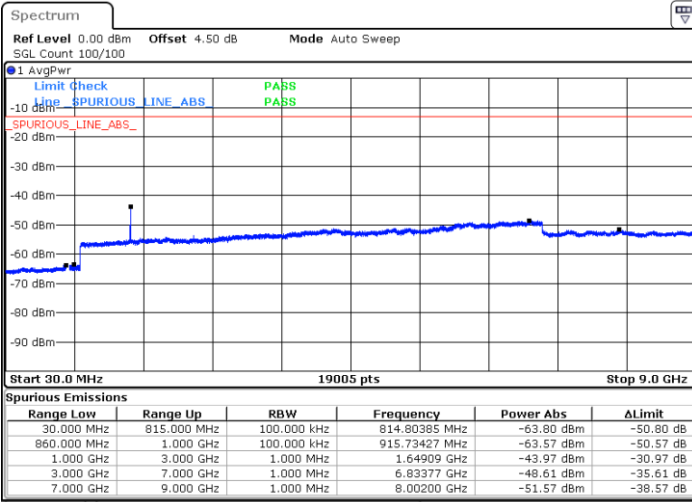

Highest Channel / 16QAM

Date: 18.AUG.2017 21:55:41

LTE Band 26 / 3MHz

Lowest Channel / QPSK

Date: 18.AUG.2017 22:27:43

Lowest Channel / 16QAM

Date: 18.AUG.2017 22:28:07

LTE Band 26 / 3MHz

Middle Channel / QPSK

Middle Channel / 16QAM

Date: 18.AUG.2017 22:31:04

Date: 18.AUG.2017 22:34:34

Highest Channel / QPSK

Highest Channel / 16QAM

Date: 18.AUG.2017 22:36:57

Date: 18.AUG.2017 22:36:20

LTE Band 26 / 5MHz

Lowest Channel / QPSK

Lowest Channel / 16QAM

Date: 18.AUG.2017 22:50:26

Date: 18.AUG.2017 22:50:51

Middle Channel / QPSK

Middle Channel / 16QAM

Date: 18.AUG.2017 22:52:59