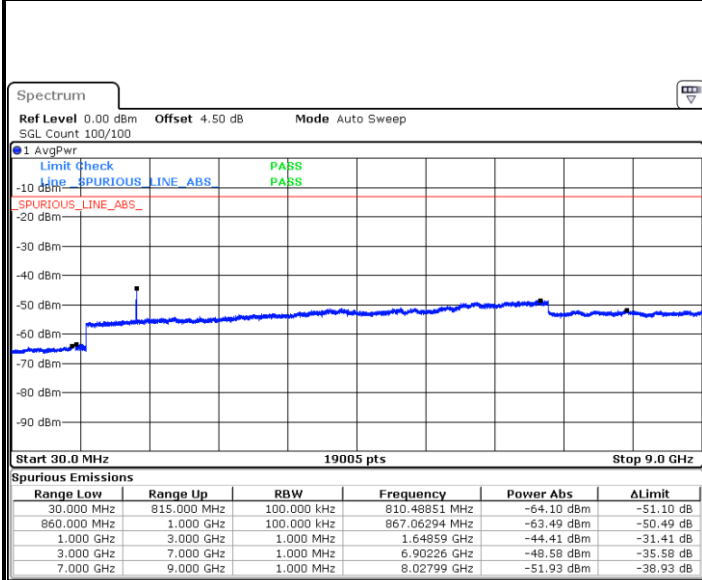

Lowest Channel / 16QAM

Date: 17.AUG.2017 22:13:15

Date: 17.AUG.2017 22:12:19

LTE Band 25 / 20MHz

Middle Channel / QPSK

Middle Channel / 16QAM

Date: 17.AUG.2017 22:14:10

Date: 17.AUG.2017 22:15:06

Highest Channel / QPSK

Highest Channel / 16QAM

Date: 17.AUG.2017 22:27:46

Date: 17.AUG.2017 22:26:51

LTE Band 26 / 1.4MHz

Lowest Channel / QPSK

Date: 18.AUG.2017 21:51:59

Lowest Channel / 16QAM

Date: 18.AUG.2017 21:52:27

Middle Channel / QPSK

Date: 18.AUG.2017 21:54:39

Middle Channel / 16QAM

Date: 18.AUG.2017 21:53:53

LTE Band 26 / 1.4MHz

Highest Channel / QPSK

Date: 18.AUG.2017 21:55:07

Highest Channel / 16QAM

Date: 18.AUG.2017 21:55:41

LTE Band 26 / 3MHz

Lowest Channel / QPSK

Date: 18.AUG.2017 22:27:43

Lowest Channel / 16QAM

Date: 18.AUG.2017 22:28:07

LTE Band 26 / 3MHz