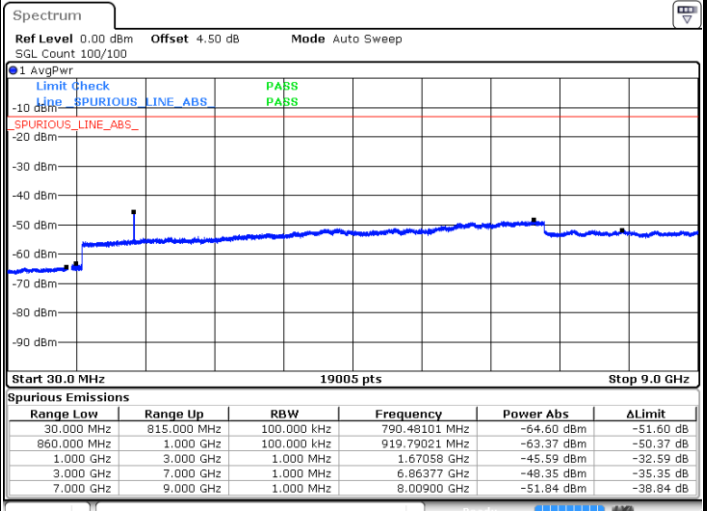

LTE Band 26 / 3MHz

Middle Channel / QPSK

Middle Channel / 16QAM

Date: 18.AUG.2017 22:31:04

Date: 18.AUG.2017 22:34:34