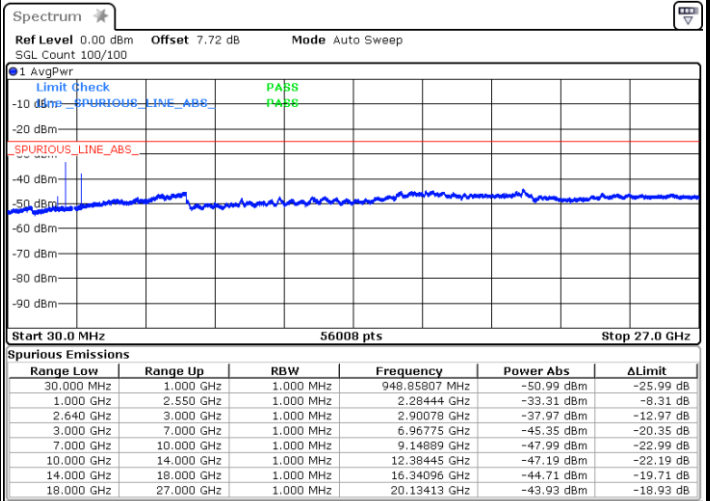

Date: 18.AUG.2017 23:51:09

Middle Channel / QPSK

Middle Channel / 16QAM

Date: 18.AUG.2017 23:52:52

Date: 18.AUG.2017 23:52:27

LTE Band 38 / 5MHz

Lowest Channel / QPSK

Date: 18.AUG.2017 12:09:22

Lowest Channel / 16QAM

Date: 18.AUG.2017 13:56:31

Middle Channel / QPSK

Date: 18.AUG.2017 14:00:46

Middle Channel / 16QAM

Date: 18.AUG.2017 13:59:33

LTE Band 38 / 5MHz

Highest Channel / QPSK

Date: 18.AUG.2017 12:13:04

Highest Channel / 16QAM

Date: 18.AUG.2017 12:14:00

LTE Band 38 / 10MHz

Lowest Channel / QPSK

Date: 18.AUG.2017 12:14:55

Lowest Channel / 16QAM

Date: 18.AUG.2017 12:15:51