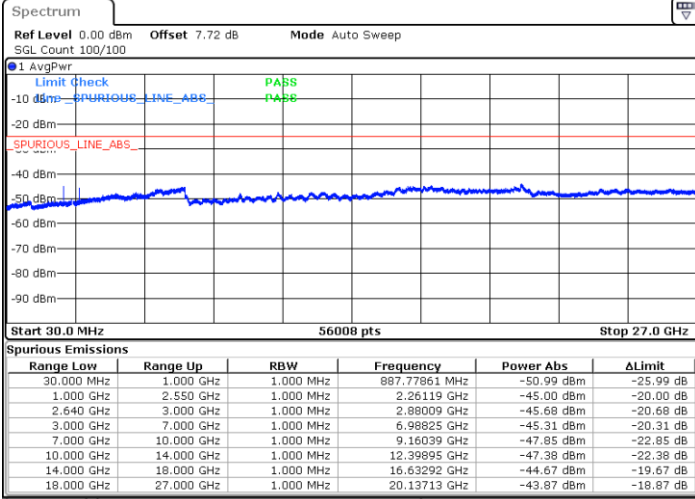

Highest Channel / QPSK

Date: 18.AUG.2017 23:15:08

Highest Channel / 16QAM

Date: 18.AUG.2017 23:15:49

LTE Band 26 / 15MHz

Lowest Channel / QPSK

Lowest Channel / 16QAM

Date: 18.AUG.2017 23:50:41

Date: 18.AUG.2017 23:51:09

Middle Channel / QPSK

Middle Channel / 16QAM

Date: 18.AUG.2017 23:52:52

Date: 18.AUG.2017 23:52:27

LTE Band 38 / 5MHz

Lowest Channel / QPSK

Date: 18.AUG.2017 12:09:22

Lowest Channel / 16QAM

Date: 18.AUG.2017 13:56:31

Middle Channel / QPSK

Date: 18.AUG.2017 14:00:46

Middle Channel / 16QAM

Date: 18.AUG.2017 13:59:33

LTE Band 38 / 5MHz

Highest Channel / QPSK