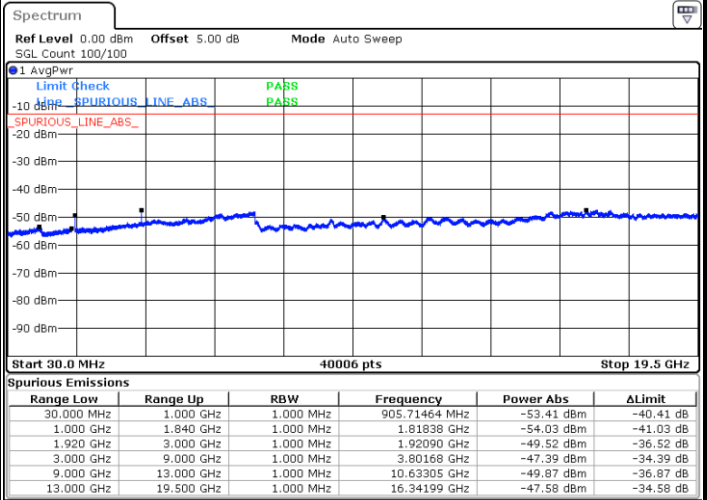

Date: 17.AUG.2017 21:49:55

LTE Band 25 / 15MHz

Highest Channel / QPSK

Highest Channel / 16QAM

Date: 17.AUG.2017 22:02:35

Date: 17.AUG.2017 22:01:40

LTE Band 25 / 20MHz

Lowest Channel / QPSK

Lowest Channel / 16QAM

Date: 17.AUG.2017 22:13:15

Date: 17.AUG.2017 22:12:19

LTE Band 25 / 20MHz

Middle Channel / QPSK

Middle Channel / 16QAM

Date: 17.AUG.2017 22:14:10

Date: 17.AUG.2017 22:15:06

Highest Channel / QPSK

Highest Channel / 16QAM

Date: 17.AUG.2017 22:27:46

Date: 17.AUG.2017 22:26:51

LTE Band 26 / 1.4MHz

Lowest Channel / QPSK

Date: 18.AUG.2017 21:51:59

Lowest Channel / 16QAM