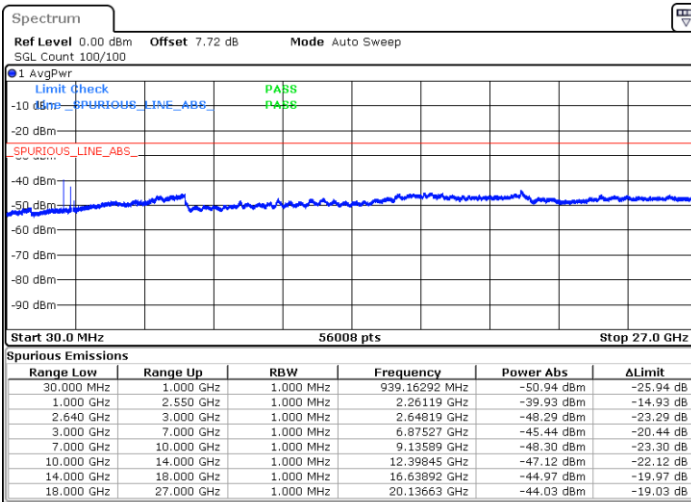

Date: 18.AUG.2017 12:19:33

LTE Band 38 / 15MHz

Lowest Channel / QPSK

Date: 18 AUG 2017 12:20:29

Lowest Channel / 16QAM

Date: 18 AUG 2017 14:10:25

Middle Channel / QPSK

Date: 18 AUG 2017 12:22:20

Middle Channel / 16QAM

Date: 18 AUG 2017 14:12:42

LTE Band 38 / 15MHz

Highest Channel / QPSK

Date: 18.AUG.2017 12:24:11

Highest Channel / 16QAM

Date: 18.AUG.2017 12:25:06

LTE Band 38 / 20MHz

Lowest Channel / QPSK

Date: 18.AUG.2017 12:26:02

Lowest Channel / 16QAM

Date: 18.AUG.2017 12:26:57

LTE Band 38 / 20MHz

Middle Channel / QPSK

Date: 18.AUG.2017 12:27:53

Middle Channel / 16QAM

Date: 18.AUG.2017 12:28:49

Highest Channel / QPSK

Date: 18.AUG.2017 12:29:44

Highest Channel / 16QAM

Date: 18.AUG.2017 12:30:40

LTE Band 41 / 5MHz

Lowest Channel / QPSK

Lowest Channel / 16QAM