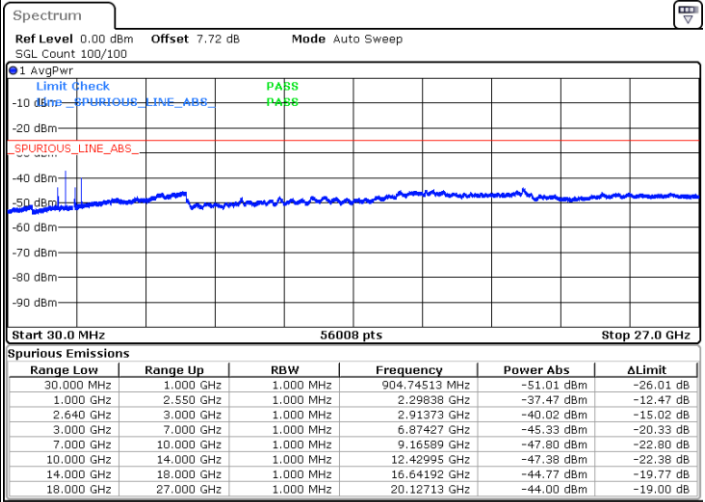

Date: 18.AUG.2017 12:19:33

LTE Band 38 / 15MHz

Lowest Channel / QPSK

Date: 18 AUG 2017 12:20:29

Lowest Channel / 16QAM

Date: 18 AUG 2017 14:10:25

Middle Channel / QPSK

Date: 18 AUG 2017 12:22:20

Middle Channel / 16QAM

Date: 18 AUG 2017 14:12:42

LTE Band 38 / 15MHz

Highest Channel / QPSK

Date: 18.AUG.2017 12:24:11

Highest Channel / 16QAM

Date: 18.AUG.2017 12:25:06

LTE Band 38 / 20MHz

Lowest Channel / QPSK

Date: 18.AUG.2017 12:26:02

Lowest Channel / 16QAM

Date: 18.AUG.2017 12:26:57

LTE Band 38 / 20MHz

Middle Channel / QPSK

Date: 18.AUG.2017 12:27:53

Middle Channel / 16QAM