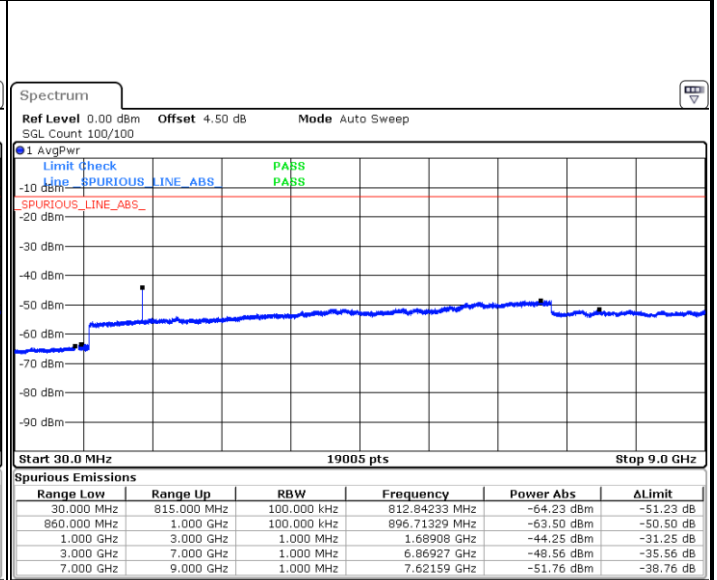

LTE Band 26 / 5MHz

Lowest Channel / QPSK

Lowest Channel / 16QAM

Date: 18.AUG.2017 22:50:26

Date: 18.AUG.2017 22:50:51

Middle Channel / QPSK

Middle Channel / 16QAM

Date: 18.AUG.2017 22:52:59

Date: 18.AUG.2017 22:52:30

LTE Band 26 / 5MHz

Highest Channel / QPSK

Date: 18 AUG 2017 22:53:52

Highest Channel / 16QAM

Date: 18 AUG 2017 22:54:20

LTE Band 26 / 10MHz

Lowest Channel / QPSK

Date: 18 AUG 2017 23:12:09

Lowest Channel / 16QAM

Date: 18 AUG 2017 23:12:34

LTE Band 26 / 10MHz

Middle Channel / QPSK

Date: 18.AUG.2017 23:14:40

Middle Channel / 16QAM

Date: 18.AUG.2017 23:14:15

Highest Channel / QPSK

Date: 18.AUG.2017 23:15:08

Highest Channel / 16QAM

Date: 18.AUG.2017 23:15:49

LTE Band 26 / 15MHz

Lowest Channel / QPSK

Lowest Channel / 16QAM

Date: 18.AUG.2017 23:50:41