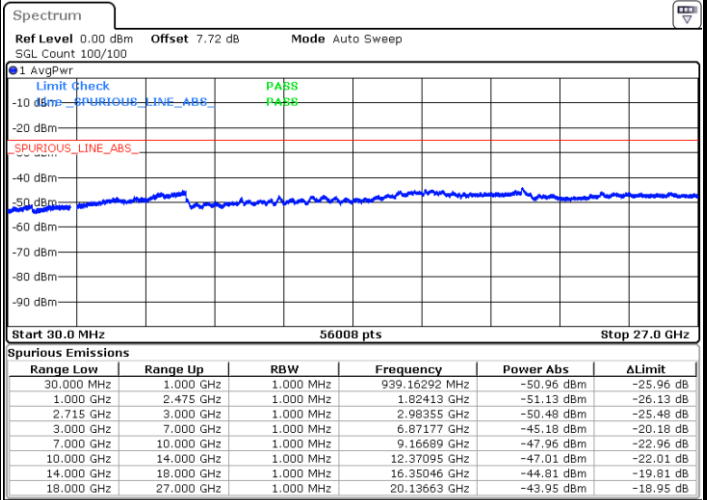

Lowest Channel / QPSK

Date: 18.AUG.2017 12:26:02

Lowest Channel / 16QAM

Date: 18.AUG.2017 12:26:57

LTE Band 38 / 20MHz

Middle Channel / QPSK

Date: 18.AUG.2017 12:27:53

Middle Channel / 16QAM

Date: 18.AUG.2017 12:28:49

Highest Channel / QPSK

Date: 18.AUG.2017 12:29:44

Highest Channel / 16QAM

Date: 18.AUG.2017 12:30:40

LTE Band 41 / 5MHz

Lowest Channel / QPSK

Lowest Channel / 16QAM

Date: 18.AUG.2017 21:53:51

Date: 18.AUG.2017 21:54:39

Middle Channel / QPSK

Middle Channel / 16QAM

Date: 18.AUG.2017 21:59:42

Date: 18.AUG.2017 21:57:47

LTE Band 41 / 5MHz

Highest Channel / QPSK