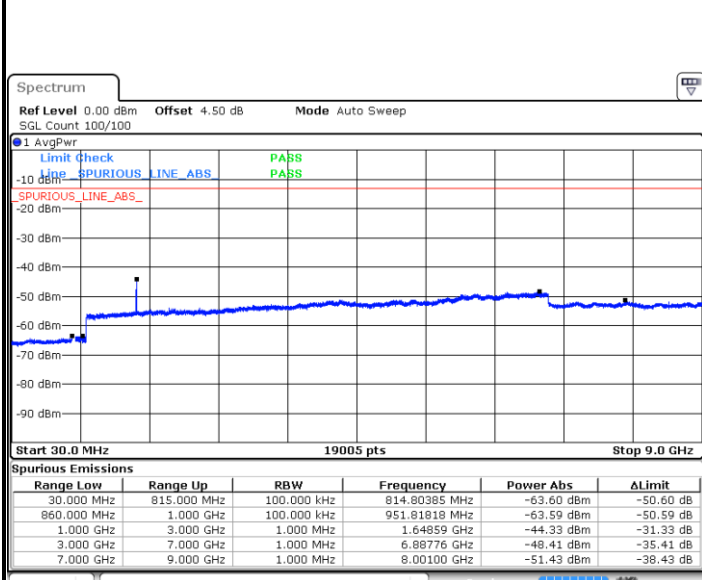

Highest Channel / QPSK

Highest Channel / 16QAM

Date: 17.AUG.2017 22:27:46

Date: 17.AUG.2017 22:26:51

LTE Band 26 / 1.4MHz

Lowest Channel / QPSK

Date: 18.AUG.2017 21:51:59

Lowest Channel / 16QAM

Date: 18.AUG.2017 21:52:27

Middle Channel / QPSK

Date: 18.AUG.2017 21:54:39

Middle Channel / 16QAM

Date: 18.AUG.2017 21:53:53

LTE Band 26 / 1.4MHz

Highest Channel / QPSK

Date: 18.AUG.2017 21:55:07

Highest Channel / 16QAM

Date: 18.AUG.2017 21:55:41

LTE Band 26 / 3MHz

Lowest Channel / QPSK

Date: 18.AUG.2017 22:27:43

Lowest Channel / 16QAM

Date: 18.AUG.2017 22:28:07

LTE Band 26 / 3MHz