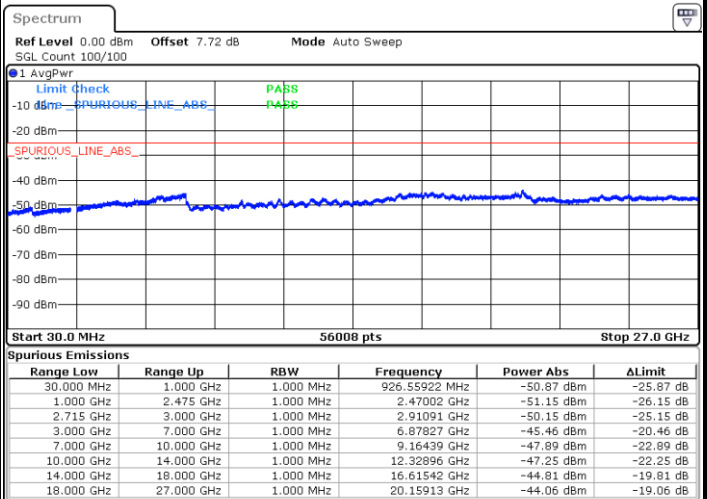

Date: 18.AUG.2017 21:53:51

Date: 18.AUG.2017 21:54:39

Middle Channel / QPSK

Middle Channel / 16QAM

Date: 18.AUG.2017 21:59:42

Date: 18.AUG.2017 21:57:47

LTE Band 41 / 5MHz

Highest Channel / QPSK

Highest Channel / 16QAM

Date: 18.AUG.2017 22:00:47

Date: 18.AUG.2017 22:01:35

LTE Band 41 / 10MHz

Lowest Channel / QPSK

Lowest Channel / 16QAM

Date: 18.AUG.2017 22:03:57

Date: 18.AUG.2017 22:04:47

LTE Band 41 / 10MHz

Middle Channel / QPSK

Date: 18.AUG.2017 22:08:18

Middle Channel / 16QAM

Date: 18.AUG.2017 22:07:22

Highest Channel / QPSK

Date: 18.AUG.2017 22:09:18

Highest Channel / 16QAM