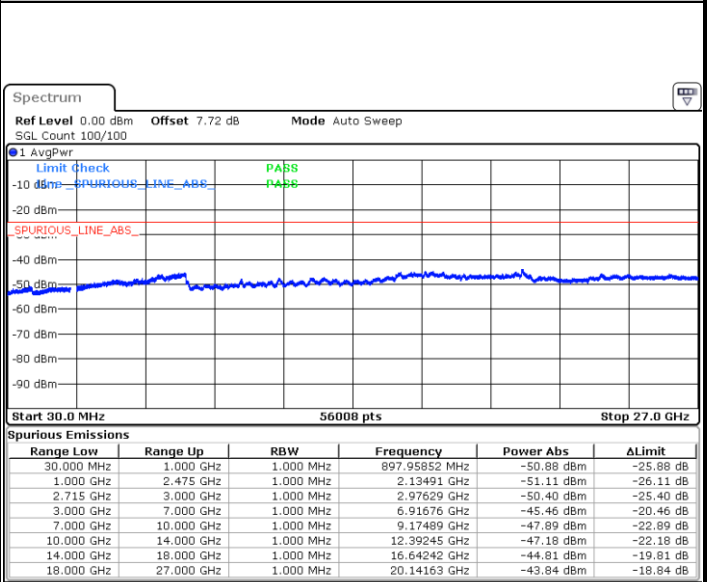

Highest Channel / 16QAM

Date: 18.AUG.2017 22:00:47

Date: 18.AUG.2017 22:01:35

LTE Band 41 / 10MHz

Lowest Channel / QPSK

Lowest Channel / 16QAM

Date: 18.AUG.2017 22:03:57

Date: 18.AUG.2017 22:04:47

LTE Band 41 / 10MHz

Middle Channel / QPSK

Date: 18.AUG.2017 22:08:18

Middle Channel / 16QAM

Date: 18.AUG.2017 22:07:22

Highest Channel / QPSK

Date: 18.AUG.2017 22:09:18

Highest Channel / 16QAM

Date: 18.AUG.2017 22:10:22

LTE Band 41 / 15MHz

Lowest Channel / QPSK

Date: 18.AUG.2017 22:12:09

Lowest Channel / 16QAM

Date: 18.AUG.2017 22:13:21

Middle Channel / QPSK

Date: 18.AUG.2017 22:17:11