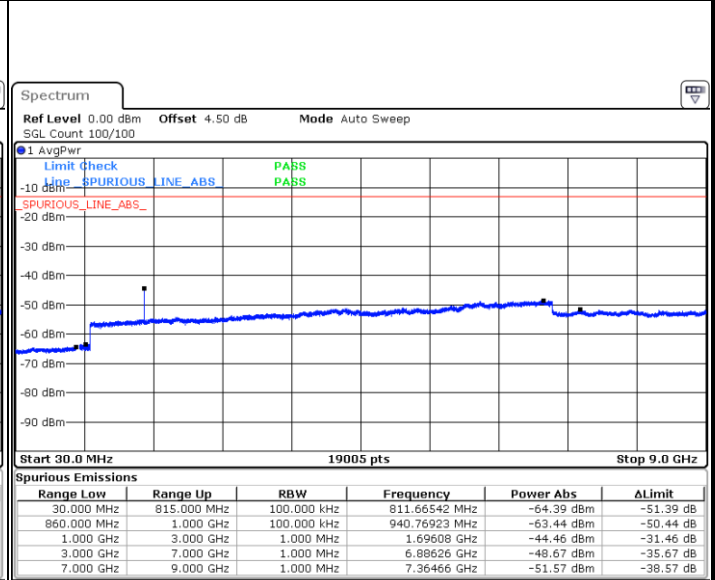

Highest Channel / QPSK

Highest Channel / 16QAM

Date: 17.AUG.2017 22:27:46

Date: 17.AUG.2017 22:26:51

LTE Band 26 / 1.4MHz

Lowest Channel / QPSK

Date: 18.AUG.2017 21:51:59

Lowest Channel / 16QAM

Date: 18.AUG.2017 21:52:27

Middle Channel / QPSK

Date: 18.AUG.2017 21:54:39

Middle Channel / 16QAM

Date: 18.AUG.2017 21:53:53

LTE Band 26 / 1.4MHz

Highest Channel / QPSK

Date: 18.AUG.2017 21:55:07

Highest Channel / 16QAM

Date: 18.AUG.2017 21:55:41

LTE Band 26 / 3MHz

Lowest Channel / QPSK

Date: 18.AUG.2017 22:27:43

Lowest Channel / 16QAM

Date: 18.AUG.2017 22:28:07

LTE Band 26 / 3MHz