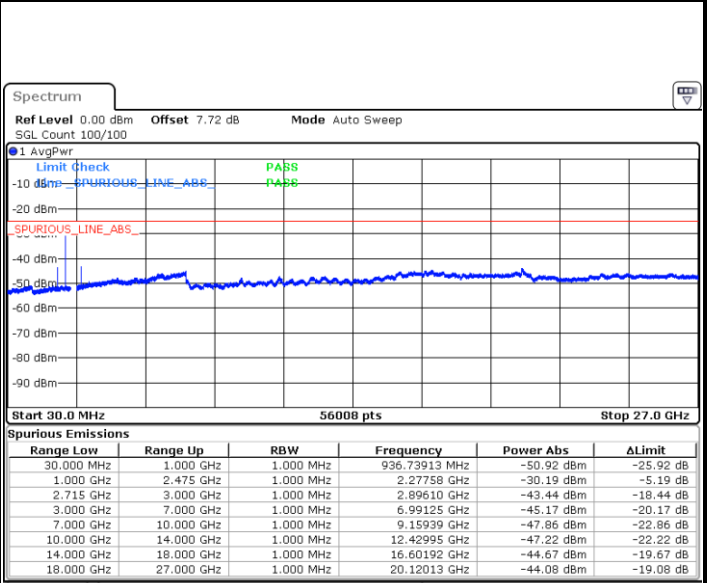

Middle Channel / 16QAM

Date: 18.AUG.2017 22:16:23