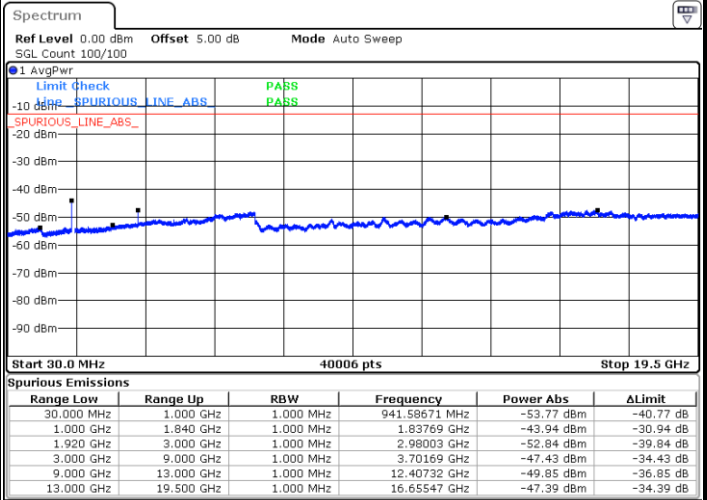

LTE Band 25 / 15MHz

Lowest Channel / QPSK

Lowest Channel / 16QAM

Date: 17.AUG.2017 21:48:04

Date: 17.AUG.2017 21:47:08

Middle Channel / QPSK

Middle Channel / 16QAM

Date: 17.AUG.2017 21:48:59

Date: 17.AUG.2017 21:49:55

LTE Band 25 / 15MHz

Highest Channel / QPSK

Highest Channel / 16QAM

Date: 17.AUG.2017 22:02:35

Date: 17.AUG.2017 22:01:40

LTE Band 25 / 20MHz

Lowest Channel / QPSK