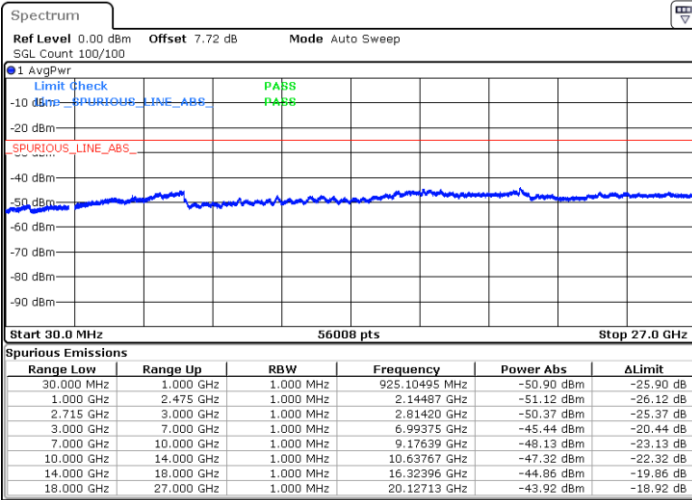

Lowest Channel / QPSK

Date: 18.AUG.2017 12:26:02

Lowest Channel / 16QAM

Date: 18.AUG.2017 12:26:57

LTE Band 38 / 20MHz

Middle Channel / QPSK

Date: 18.AUG.2017 12:27:53

Middle Channel / 16QAM

Date: 18.AUG.2017 12:28:49

Highest Channel / QPSK

Date: 18.AUG.2017 12:29:44

Highest Channel / 16QAM

Date: 18.AUG.2017 12:30:40

LTE Band 41 / 5MHz

Lowest Channel / QPSK

Lowest Channel / 16QAM

Date: 18.AUG.2017 21:53:51

Date: 18.AUG.2017 21:54:39

Middle Channel / QPSK

Middle Channel / 16QAM

Date: 18.AUG.2017 21:59:42

Date: 18.AUG.2017 21:57:47

LTE Band 41 / 5MHz

Highest Channel / QPSK