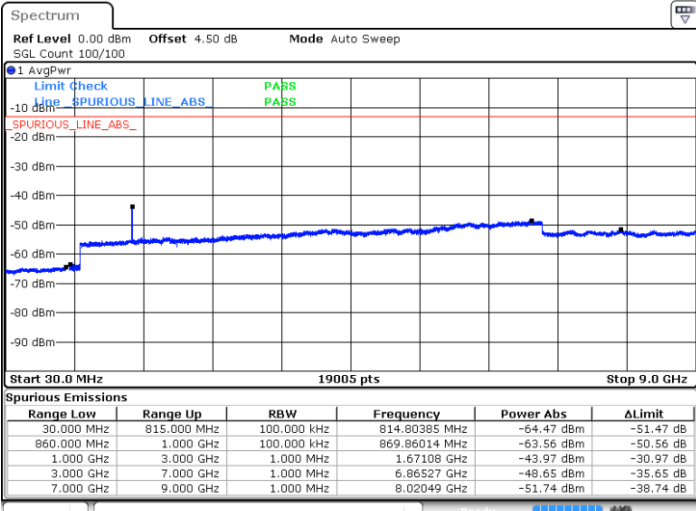

LTE Band 26 / 3MHz

Middle Channel / QPSK

Middle Channel / 16QAM

Date: 18.AUG.2017 22:31:04

Date: 18.AUG.2017 22:34:34