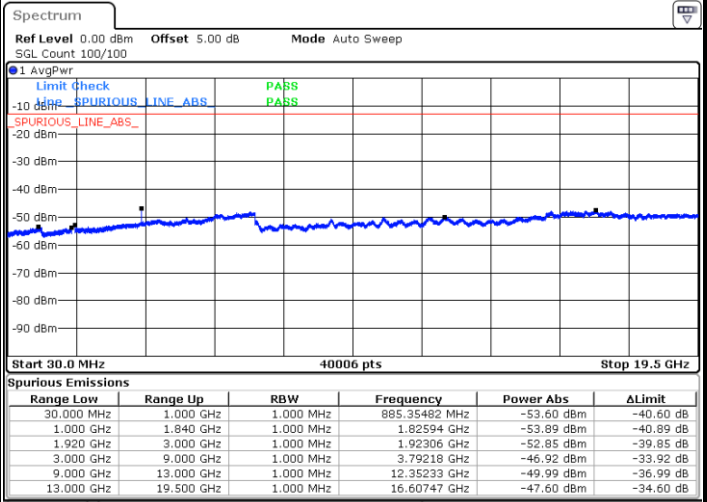

Date: 17.AUG.2017 21:49:55

LTE Band 25 / 15MHz

Highest Channel / QPSK

Highest Channel / 16QAM

Date: 17.AUG.2017 22:02:35

Date: 17.AUG.2017 22:01:40

LTE Band 25 / 20MHz

Lowest Channel / QPSK

Lowest Channel / 16QAM

Date: 17.AUG.2017 22:13:15

Date: 17.AUG.2017 22:12:19

LTE Band 25 / 20MHz

Middle Channel / QPSK

Middle Channel / 16QAM

Date: 17.AUG.2017 22:14:10

Date: 17.AUG.2017 22:15:06

Highest Channel / QPSK

Highest Channel / 16QAM

Date: 17.AUG.2017 22:27:46

Date: 17.AUG.2017 22:26:51

LTE Band 26 / 1.4MHz

Lowest Channel / QPSK

Date: 18.AUG.2017 21:51:59

Lowest Channel / 16QAM