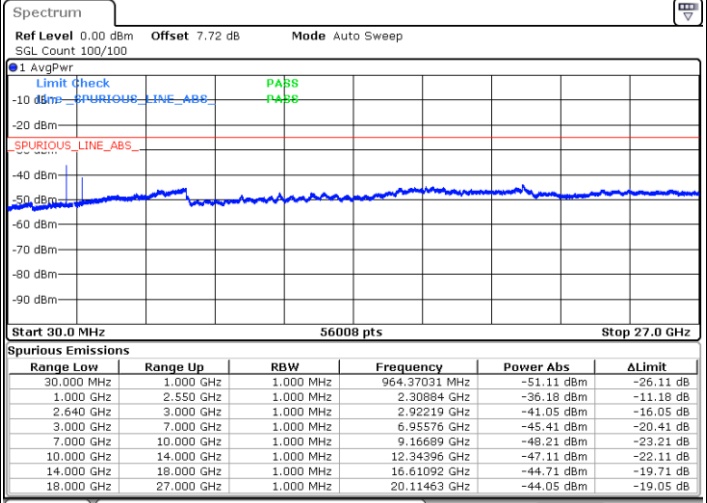

Date: 18.AUG.2017 23:51:09

Middle Channel / QPSK

Middle Channel / 16QAM

Date: 18.AUG.2017 23:52:52

Date: 18.AUG.2017 23:52:27

LTE Band 38 / 5MHz

Lowest Channel / QPSK

Date: 18.AUG.2017 12:09:22

Lowest Channel / 16QAM

Date: 18.AUG.2017 13:56:31

Middle Channel / QPSK

Date: 18.AUG.2017 14:00:46

Middle Channel / 16QAM

Date: 18.AUG.2017 13:59:33

LTE Band 38 / 5MHz

Highest Channel / QPSK

Date: 18.AUG.2017 12:13:04

Highest Channel / 16QAM

Date: 18.AUG.2017 12:14:00

LTE Band 38 / 10MHz

Lowest Channel / QPSK

Date: 18.AUG.2017 12:14:55

Lowest Channel / 16QAM

Date: 18.AUG.2017 12:15:51