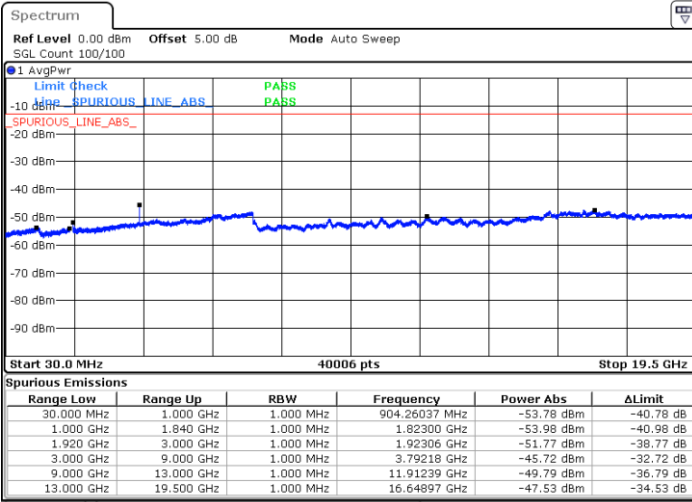

Date: 17.AUG.2017 21:49:55

LTE Band 25 / 15MHz

Highest Channel / QPSK

Highest Channel / 16QAM

Date: 17.AUG.2017 22:02:35

Date: 17.AUG.2017 22:01:40

LTE Band 25 / 20MHz

Lowest Channel / QPSK

Lowest Channel / 16QAM

Date: 17.AUG.2017 22:13:15

Date: 17.AUG.2017 22:12:19

LTE Band 25 / 20MHz

Middle Channel / QPSK

Middle Channel / 16QAM

Date: 17.AUG.2017 22:14:10

Date: 17.AUG.2017 22:15:06

Highest Channel / QPSK

Highest Channel / 16QAM

Date: 17.AUG.2017 22:27:46

Date: 17.AUG.2017 22:26:51

LTE Band 26 / 1.4MHz

Lowest Channel / QPSK

Date: 18.AUG.2017 21:51:59

Lowest Channel / 16QAM