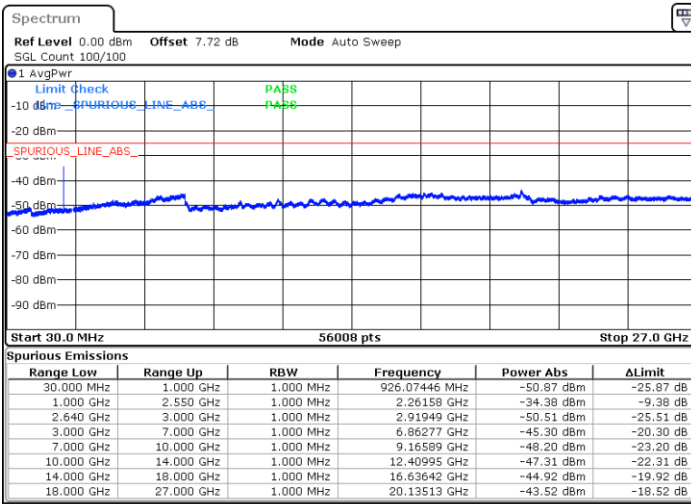

Lowest Channel / 16QAM

Date: 18.AUG.2017 13:56:31

Middle Channel / QPSK

Date: 18.AUG.2017 14:00:46

Middle Channel / 16QAM

Date: 18.AUG.2017 13:59:33

LTE Band 38 / 5MHz

Highest Channel / QPSK

Date: 18.AUG.2017 12:13:04

Highest Channel / 16QAM

Date: 18.AUG.2017 12:14:00

LTE Band 38 / 10MHz

Lowest Channel / QPSK

Date: 18.AUG.2017 12:14:55

Lowest Channel / 16QAM

Date: 18.AUG.2017 12:15:51

LTE Band 38 / 10MHz

Middle Channel / QPSK

Date: 18.AUG.2017 12:16:46

Middle Channel / 16QAM

Date: 18.AUG.2017 14:06:17

Highest Channel / QPSK

Date: 18.AUG.2017 12:18:37

Highest Channel / 16QAM