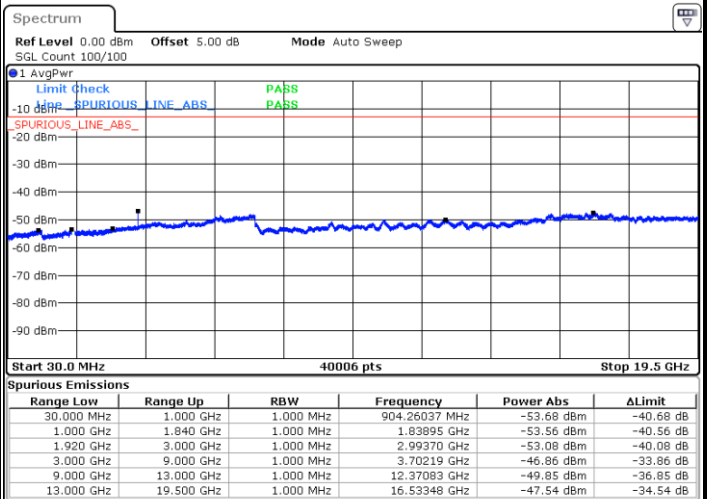

Date: 17.AUG.2017 21:49:55

LTE Band 25 / 15MHz

Highest Channel / QPSK

Highest Channel / 16QAM

Date: 17.AUG.2017 22:02:35

Date: 17.AUG.2017 22:01:40

LTE Band 25 / 20MHz

Lowest Channel / QPSK

Lowest Channel / 16QAM

Date: 17.AUG.2017 22:13:15

Date: 17.AUG.2017 22:12:19

LTE Band 25 / 20MHz

Middle Channel / QPSK

Middle Channel / 16QAM

Date: 17.AUG.2017 22:14:10

Date: 17.AUG.2017 22:15:06