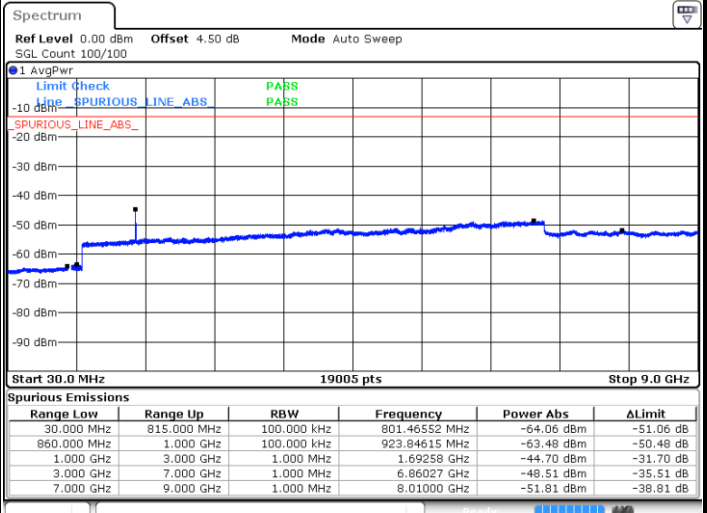

Highest Channel / 16QAM

Date: 18.AUG.2017 21:55:41

LTE Band 26 / 3MHz

Lowest Channel / QPSK

Date: 18.AUG.2017 22:27:43

Lowest Channel / 16QAM

Date: 18.AUG.2017 22:28:07

LTE Band 26 / 3MHz

Middle Channel / QPSK

Middle Channel / 16QAM

Date: 18.AUG.2017 22:31:04

Date: 18.AUG.2017 22:34:34

Highest Channel / QPSK

Highest Channel / 16QAM

Date: 18.AUG.2017 22:36:57

Date: 18.AUG.2017 22:36:20

LTE Band 26 / 5MHz

Lowest Channel / QPSK

Lowest Channel / 16QAM

Date: 18.AUG.2017 22:50:26

Date: 18.AUG.2017 22:50:51

Middle Channel / QPSK

Middle Channel / 16QAM

Date: 18.AUG.2017 22:52:59