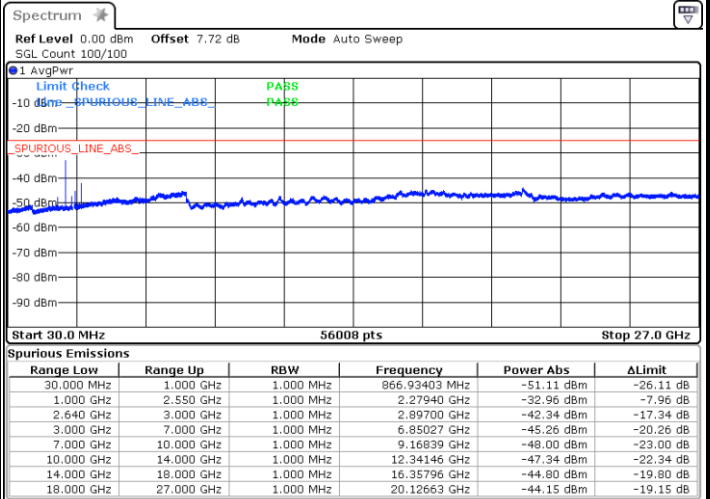

LTE Band 38 / 10MHz

Middle Channel / QPSK

Date: 18.AUG.2017 12:16:46

Middle Channel / 16QAM

Date: 18.AUG.2017 14:06:17

Highest Channel / QPSK

Date: 18.AUG.2017 12:18:37

Highest Channel / 16QAM

Date: 18.AUG.2017 12:19:33

LTE Band 38 / 15MHz

Lowest Channel / QPSK

Date: 18 AUG 2017 12:20:29

Lowest Channel / 16QAM

Date: 18 AUG 2017 14:10:25

Middle Channel / QPSK

Date: 18 AUG 2017 12:22:20

Middle Channel / 16QAM

Date: 18 AUG 2017 14:12:42

LTE Band 38 / 15MHz

Highest Channel / QPSK

Date: 18.AUG.2017 12:24:11

Highest Channel / 16QAM

Date: 18.AUG.2017 12:25:06

LTE Band 38 / 20MHz