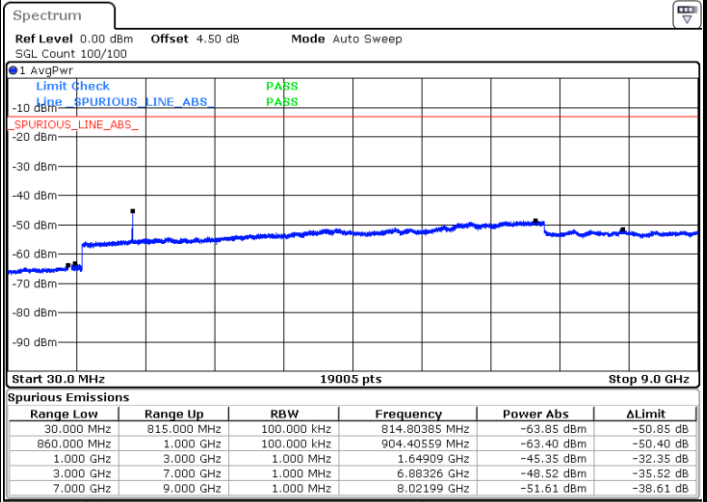

Highest Channel / 16QAM

Date: 18.AUG.2017 21:55:41

LTE Band 26 / 3MHz

Lowest Channel / QPSK

Date: 18.AUG.2017 22:27:43

Lowest Channel / 16QAM

Date: 18.AUG.2017 22:28:07

LTE Band 26 / 3MHz

Middle Channel / QPSK

Middle Channel / 16QAM

Date: 18.AUG.2017 22:31:04

Date: 18.AUG.2017 22:34:34

Highest Channel / QPSK

Highest Channel / 16QAM

Date: 18.AUG.2017 22:36:57

Date: 18.AUG.2017 22:36:20

LTE Band 26 / 5MHz

Lowest Channel / QPSK

Lowest Channel / 16QAM

Date: 18.AUG.2017 22:50:26

Date: 18.AUG.2017 22:50:51

Middle Channel / QPSK

Middle Channel / 16QAM

Date: 18.AUG.2017 22:52:59