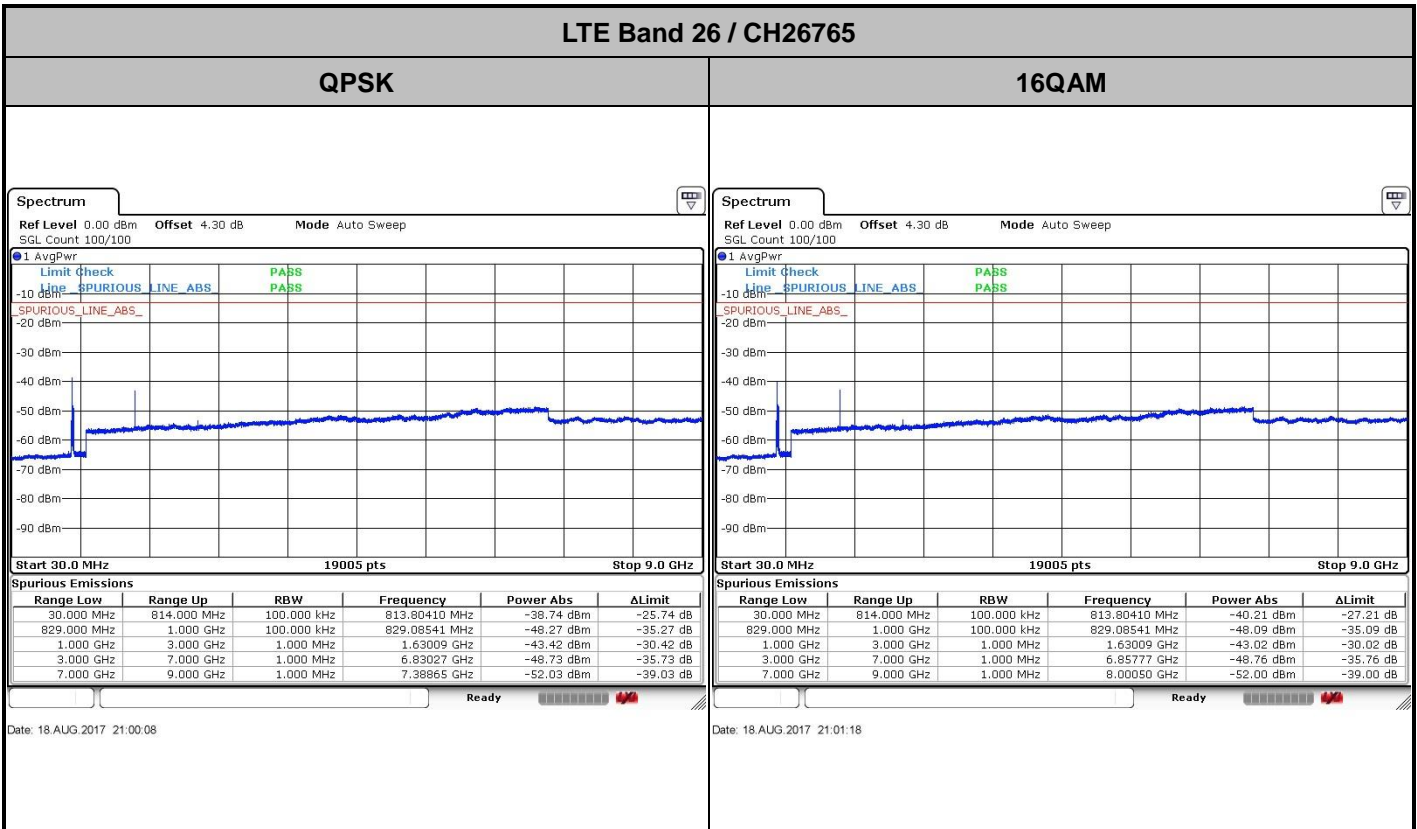

Highest Channel / QPSK

Date: 18.AUG.2017 23:15:08

Highest Channel / 16QAM

Date: 18.AUG.2017 23:15:49

LTE Band 26 / 15MHz

Lowest Channel / QPSK

Lowest Channel / 16QAM

Date: 18.AUG.2017 23:50:41

Date: 18.AUG.2017 23:51:09

Middle Channel / QPSK

Middle Channel / 16QAM

Date: 18.AUG.2017 23:52:52

Date: 18.AUG.2017 23:52:27

LTE Band 38 / 5MHz

Lowest Channel / QPSK

Date: 18.AUG.2017 12:09:22

Lowest Channel / 16QAM

Date: 18.AUG.2017 13:56:31

Middle Channel / QPSK

Date: 18.AUG.2017 14:00:46

Middle Channel / 16QAM

Date: 18.AUG.2017 13:59:33

LTE Band 38 / 5MHz

Highest Channel / QPSK

Date: 18.AUG.2017 12:13:04

Highest Channel / 16QAM

Date: 18.AUG.2017 12:14:00

LTE Band 38 / 10MHz

Lowest Channel / QPSK

Date: 18.AUG.2017 12:14:55

Lowest Channel / 16QAM

Date: 18.AUG.2017 12:15:51