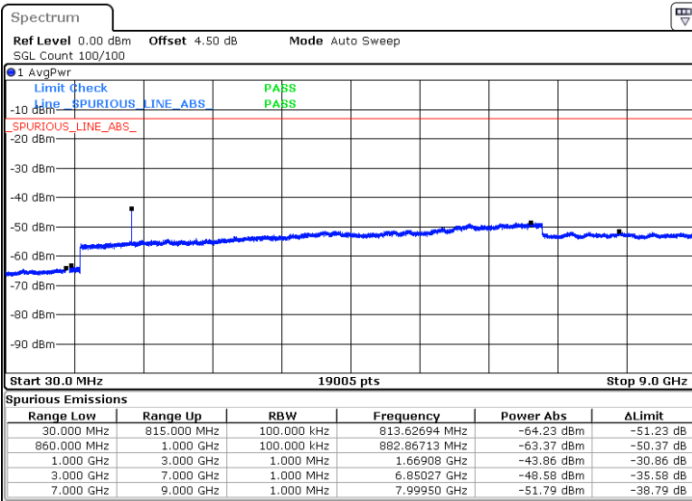

LTE Band 26 / 5MHz

Lowest Channel / QPSK

Lowest Channel / 16QAM

Date: 18.AUG.2017 22:50:26

Date: 18.AUG.2017 22:50:51

Middle Channel / QPSK

Middle Channel / 16QAM

Date: 18.AUG.2017 22:52:59

Date: 18.AUG.2017 22:52:30

LTE Band 26 / 5MHz

Highest Channel / QPSK

Date: 18 AUG 2017 22:53:52

Highest Channel / 16QAM

Date: 18 AUG 2017 22:54:20

LTE Band 26 / 10MHz

Lowest Channel / QPSK