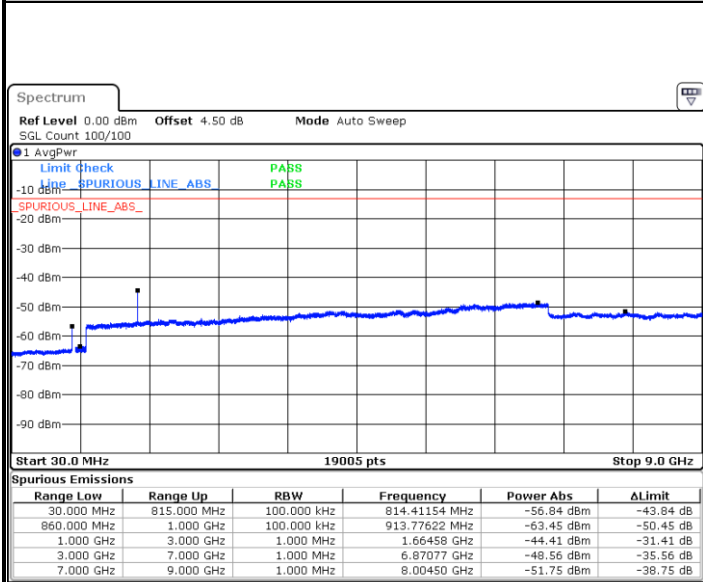

Date: 18.AUG.2017 22:52:30

LTE Band 26 / 5MHz

Highest Channel / QPSK

Date: 18 AUG 2017 22:53:52

Highest Channel / 16QAM

Date: 18 AUG 2017 22:54:20

LTE Band 26 / 10MHz

Lowest Channel / QPSK

Date: 18 AUG 2017 23:12:09

Lowest Channel / 16QAM

Date: 18 AUG 2017 23:12:34

LTE Band 26 / 10MHz

Middle Channel / QPSK

Date: 18.AUG.2017 23:14:40

Middle Channel / 16QAM

Date: 18.AUG.2017 23:14:15

Highest Channel / QPSK

Date: 18.AUG.2017 23:15:08

Highest Channel / 16QAM

Date: 18.AUG.2017 23:15:49

LTE Band 26 / 15MHz

Lowest Channel / QPSK

Lowest Channel / 16QAM

Date: 18.AUG.2017 23:50:41