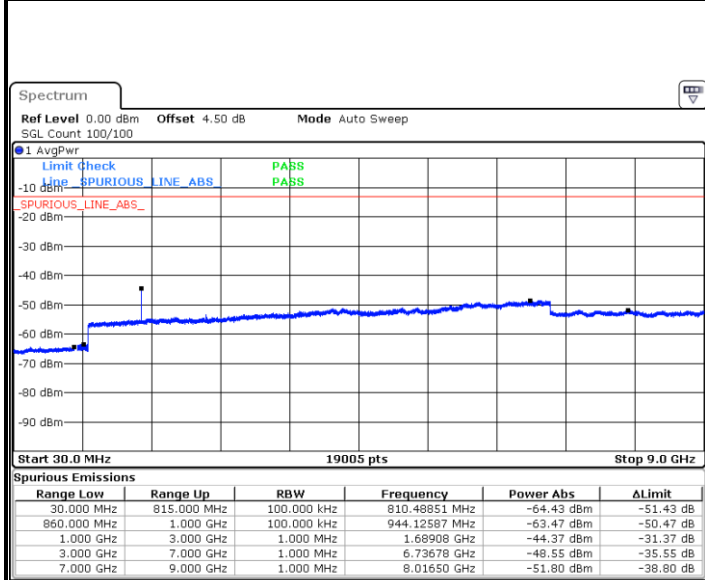

LTE Band 26 / 5MHz

Lowest Channel / QPSK

Lowest Channel / 16QAM

Date: 18.AUG.2017 22:50:26

Date: 18.AUG.2017 22:50:51

Middle Channel / QPSK

Middle Channel / 16QAM

Date: 18.AUG.2017 22:52:59

Date: 18.AUG.2017 22:52:30

LTE Band 26 / 5MHz

Highest Channel / QPSK

Date: 18 AUG 2017 22:53:52

Highest Channel / 16QAM

Date: 18 AUG 2017 22:54:20

LTE Band 26 / 10MHz

Lowest Channel / QPSK

Date: 18 AUG 2017 23:12:09

Lowest Channel / 16QAM

Date: 18 AUG 2017 23:12:34

LTE Band 26 / 10MHz

Middle Channel / QPSK

Date: 18.AUG.2017 23:14:40

Middle Channel / 16QAM

Date: 18.AUG.2017 23:14:15