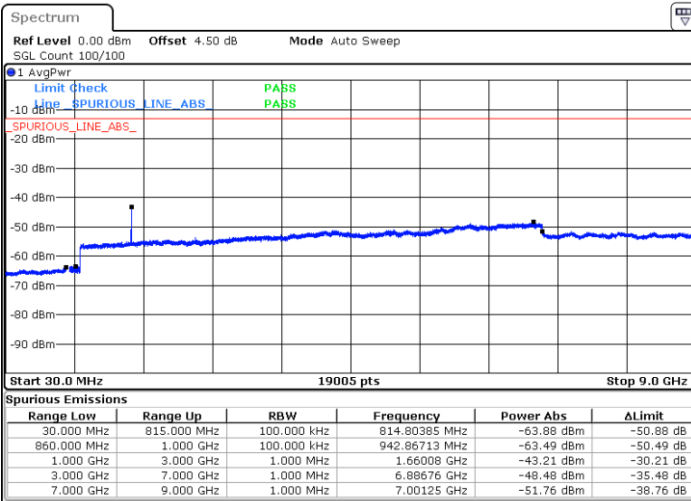

Date: 18 AUG 2017 23:12:09

Lowest Channel / 16QAM

Date: 18 AUG 2017 23:12:34

LTE Band 26 / 10MHz

Middle Channel / QPSK

Date: 18.AUG.2017 23:14:40

Middle Channel / 16QAM

Date: 18.AUG.2017 23:14:15

Highest Channel / QPSK

Date: 18.AUG.2017 23:15:08

Highest Channel / 16QAM

Date: 18.AUG.2017 23:15:49

LTE Band 26 / 15MHz

Lowest Channel / QPSK

Lowest Channel / 16QAM

Date: 18.AUG.2017 23:50:41

Date: 18.AUG.2017 23:51:09

Middle Channel / QPSK

Middle Channel / 16QAM

Date: 18.AUG.2017 23:52:52

Date: 18.AUG.2017 23:52:27

LTE Band 38 / 5MHz

Lowest Channel / QPSK

Date: 18.AUG.2017 12:09:22