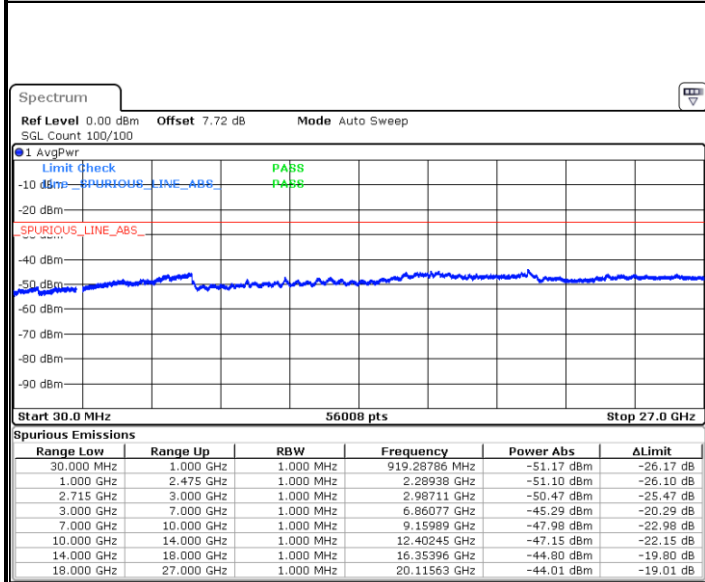

Highest Channel / 16QAM

Date: 18.AUG.2017 22:00:47

Date: 18.AUG.2017 22:01:35

LTE Band 41 / 10MHz

Lowest Channel / QPSK

Lowest Channel / 16QAM

Date: 18.AUG.2017 22:03:57

Date: 18.AUG.2017 22:04:47

LTE Band 41 / 10MHz

Middle Channel / QPSK

Date: 18.AUG.2017 22:08:18

Middle Channel / 16QAM

Date: 18.AUG.2017 22:07:22

Highest Channel / QPSK

Date: 18.AUG.2017 22:09:18

Highest Channel / 16QAM

Date: 18.AUG.2017 22:10:22

LTE Band 41 / 15MHz

Lowest Channel / QPSK

Date: 18.AUG.2017 22:12:09

Lowest Channel / 16QAM

Date: 18.AUG.2017 22:13:21

Middle Channel / QPSK

Date: 18.AUG.2017 22:17:11