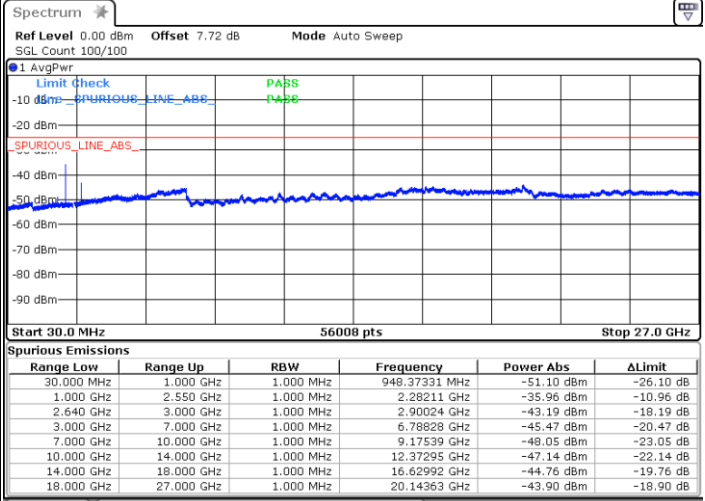

Lowest Channel / 16QAM

Date: 18.AUG.2017 13:56:31

Middle Channel / QPSK

Date: 18.AUG.2017 14:00:46

Middle Channel / 16QAM

Date: 18.AUG.2017 13:59:33

LTE Band 38 / 5MHz

Highest Channel / QPSK

Date: 18.AUG.2017 12:13:04

Highest Channel / 16QAM

Date: 18.AUG.2017 12:14:00

LTE Band 38 / 10MHz

Lowest Channel / QPSK

Date: 18.AUG.2017 12:14:55

Lowest Channel / 16QAM

Date: 18.AUG.2017 12:15:51

LTE Band 38 / 10MHz

Middle Channel / QPSK

Date: 18.AUG.2017 12:16:46

Middle Channel / 16QAM

Date: 18.AUG.2017 14:06:17

Highest Channel / QPSK

Date: 18.AUG.2017 12:18:37

Highest Channel / 16QAM