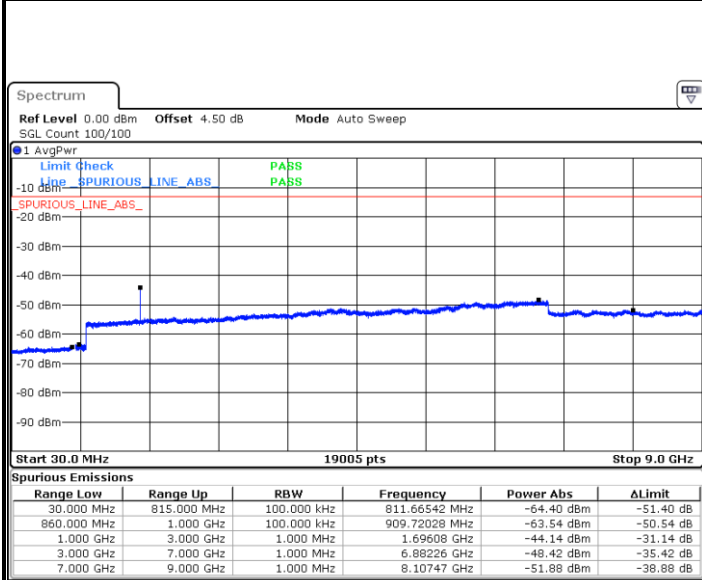

Highest Channel / QPSK

Highest Channel / 16QAM

Date: 17.AUG.2017 22:27:46

Date: 17.AUG.2017 22:26:51

LTE Band 26 / 1.4MHz

Lowest Channel / QPSK

Date: 18.AUG.2017 21:51:59

Lowest Channel / 16QAM

Date: 18.AUG.2017 21:52:27

Middle Channel / QPSK

Date: 18.AUG.2017 21:54:39

Middle Channel / 16QAM

Date: 18.AUG.2017 21:53:53

LTE Band 26 / 1.4MHz

Highest Channel / QPSK

Date: 18.AUG.2017 21:55:07

Highest Channel / 16QAM

Date: 18.AUG.2017 21:55:41

LTE Band 26 / 3MHz

Lowest Channel / QPSK

Date: 18.AUG.2017 22:27:43

Lowest Channel / 16QAM

Date: 18.AUG.2017 22:28:07

LTE Band 26 / 3MHz