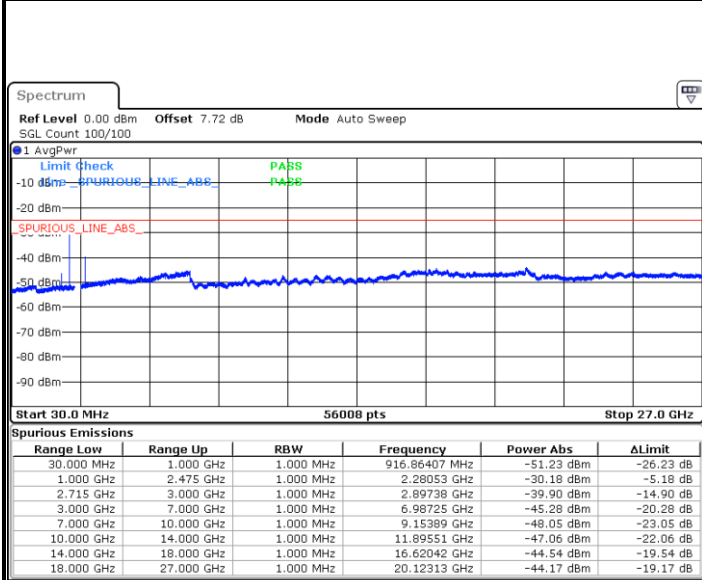

Date: 18.AUG.2017 12:28:49

Highest Channel / QPSK

Date: 18.AUG.2017 12:29:44

Highest Channel / 16QAM

Date: 18.AUG.2017 12:30:40

LTE Band 41 / 5MHz

Lowest Channel / QPSK

Lowest Channel / 16QAM

Date: 18.AUG.2017 21:53:51

Date: 18.AUG.2017 21:54:39

Middle Channel / QPSK

Middle Channel / 16QAM

Date: 18.AUG.2017 21:59:42

Date: 18.AUG.2017 21:57:47

LTE Band 41 / 5MHz

Highest Channel / QPSK

Highest Channel / 16QAM

Date: 18.AUG.2017 22:00:47

Date: 18.AUG.2017 22:01:35

LTE Band 41 / 10MHz

Lowest Channel / QPSK

Lowest Channel / 16QAM

Date: 18.AUG.2017 22:03:57

Date: 18.AUG.2017 22:04:47

LTE Band 41 / 10MHz

Middle Channel / QPSK

Date: 18.AUG.2017 22:08:18

Middle Channel / 16QAM

Date: 18.AUG.2017 22:07:22

Highest Channel / QPSK

Date: 18.AUG.2017 22:09:18

Highest Channel / 16QAM