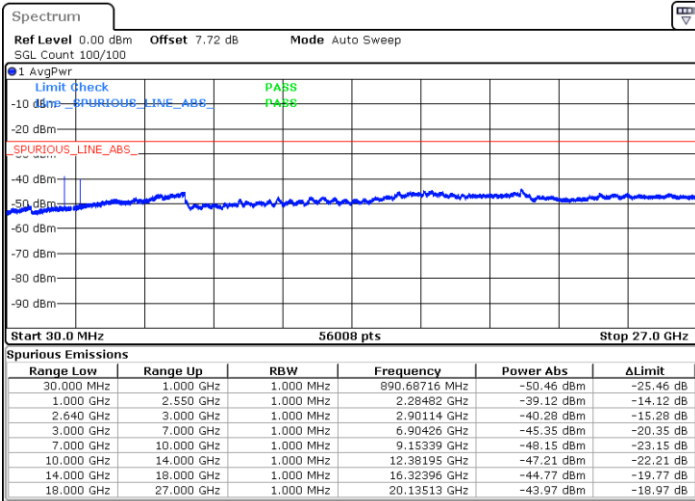

Highest Channel / QPSK

Date: 18.AUG.2017 23:15:08

Highest Channel / 16QAM

Date: 18.AUG.2017 23:15:49

LTE Band 26 / 15MHz

Lowest Channel / QPSK

Lowest Channel / 16QAM

Date: 18.AUG.2017 23:50:41

Date: 18.AUG.2017 23:51:09

Middle Channel / QPSK

Middle Channel / 16QAM

Date: 18.AUG.2017 23:52:52

Date: 18.AUG.2017 23:52:27

LTE Band 38 / 5MHz

Lowest Channel / QPSK

Date: 18.AUG.2017 12:09:22

Lowest Channel / 16QAM

Date: 18.AUG.2017 13:56:31

Middle Channel / QPSK

Date: 18.AUG.2017 14:00:46

Middle Channel / 16QAM

Date: 18.AUG.2017 13:59:33

LTE Band 38 / 5MHz

Highest Channel / QPSK