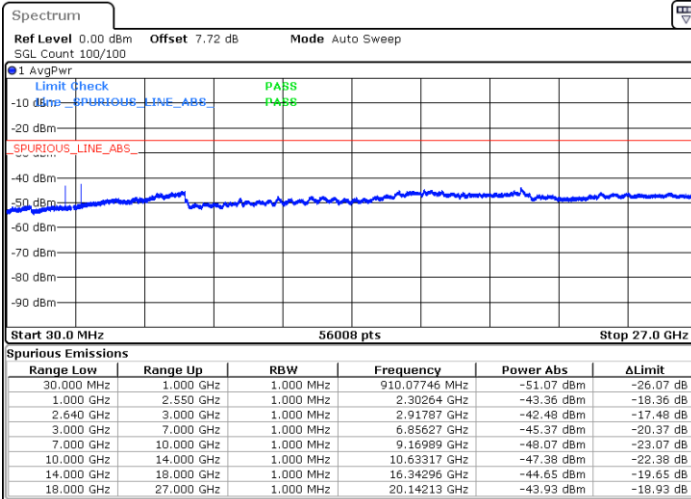

Date: 18.AUG.2017 12:13:04

Highest Channel / 16QAM

Date: 18.AUG.2017 12:14:00

LTE Band 38 / 10MHz

Lowest Channel / QPSK

Date: 18.AUG.2017 12:14:55

Lowest Channel / 16QAM

Date: 18.AUG.2017 12:15:51

LTE Band 38 / 10MHz

Middle Channel / QPSK

Date: 18.AUG.2017 12:16:46

Middle Channel / 16QAM

Date: 18.AUG.2017 14:06:17

Highest Channel / QPSK

Date: 18.AUG.2017 12:18:37

Highest Channel / 16QAM

Date: 18.AUG.2017 12:19:33

LTE Band 38 / 15MHz

Lowest Channel / QPSK

Date: 18 AUG 2017 12:20:29

Lowest Channel / 16QAM

Date: 18 AUG 2017 14:10:25

Middle Channel / QPSK

Date: 18 AUG 2017 12:22:20