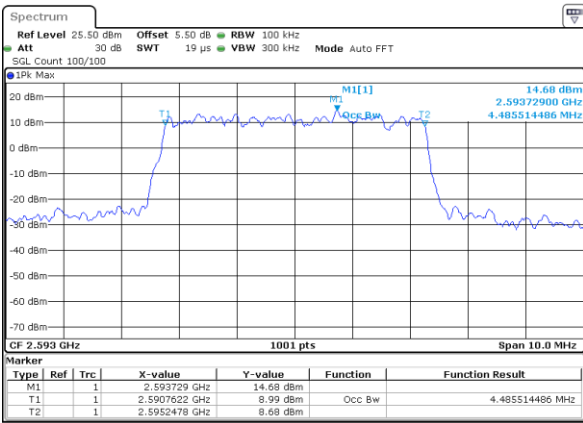

Middle Channel / 20MHz / QPSK

Date: 18 AUG 2017 14:27:10

Middle Channel / 20MHz / 16QAM

Date: 18 AUG 2017 14:27:20

Highest Channel / 20MHz / QPSK

Date: 18 AUG 2017 14:27:52

Highest Channel / 20MHz / 16QAM

Date: 18 AUG 2017 14:28:03

LTE Band 41

Lowest Channel / 5MHz / QPSK

Date: 19 AUG 2017 00:17:49

Lowest Channel / 5MHz / 16QAM

Date: 19 AUG 2017 00:18:01

Middle Channel / 5MHz / QPSK

Date: 19 AUG 2017 00:18:33

Middle Channel / 5MHz / 16QAM

Date: 19 AUG 2017 00:18:44

Highest Channel / 5MHz / QPSK

Date: 19 AUG 2017 00:19:17

Highest Channel / 5MHz / 16QAM

Date: 19 AUG 2017 00:19:28

LTE Band 41

Lowest Channel / 10MHz / QPSK

Date: 19 AUG 2017 00:20:01