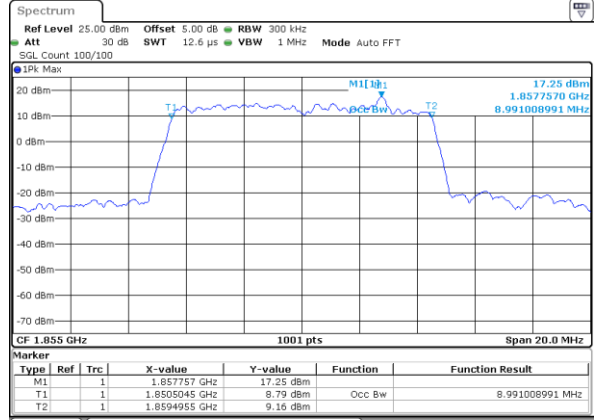

Lowest Channel / 10MHz / 16QAM

Date: 17 AUG 2017 21:12:44