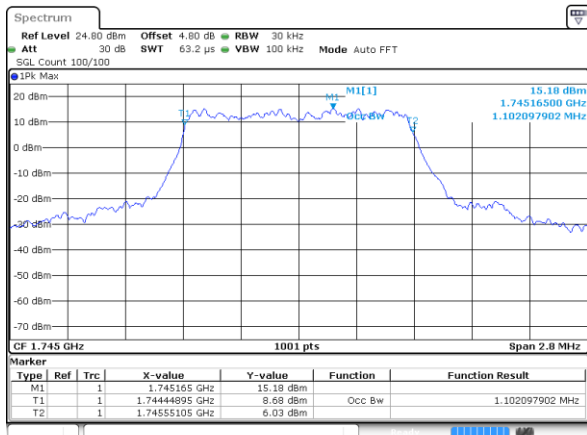

Highest Channel / 20MHz / QPSK

Date: 19 AUG 2017 00:25:41

Highest Channel / 20MHz / 16QAM

Date: 19 AUG 2017 00:25:51

LTE Band 66

Lowest Channel / 1.4MHz / QPSK

Date: 21 AUG 2017 09:59:06

Lowest Channel / 1.4MHz / 16QAM

Date: 21 AUG 2017 09:58:47

Middle Channel / 1.4MHz / QPSK

Date: 21 AUG 2017 09:36:58

Middle Channel / 1.4MHz / 16QAM

Date: 21 AUG 2017 09:37:25

Highest Channel / 1.4MHz / QPSK

Date: 21 AUG 2017 10:00:58

Highest Channel / 1.4MHz / 16QAM