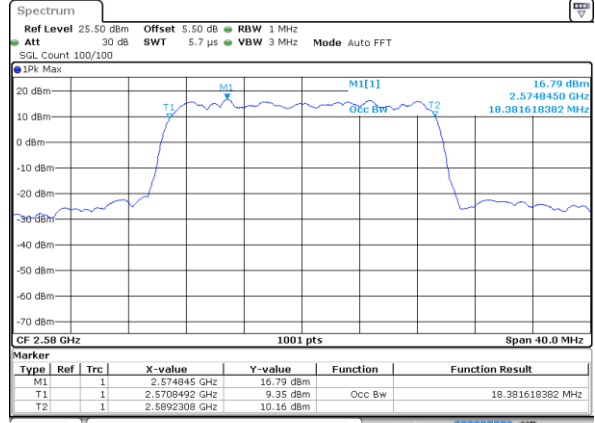

Date: 18 AUG 2017 14:25:44

Highest Channel / 15MHz / 16QAM

Date: 18 AUG 2017 14:25:55

LTE Band 38

Lowest Channel / 20MHz / QPSK

Date: 18 AUG 2017 14:26:27

Lowest Channel / 20MHz / 16QAM

Date: 18 AUG 2017 14:26:38

Middle Channel / 20MHz / QPSK

Date: 18 AUG 2017 14:27:10

Middle Channel / 20MHz / 16QAM

Date: 18 AUG 2017 14:27:20

Highest Channel / 20MHz / QPSK

Date: 18 AUG 2017 14:27:52

Highest Channel / 20MHz / 16QAM

Date: 18 AUG 2017 14:28:03