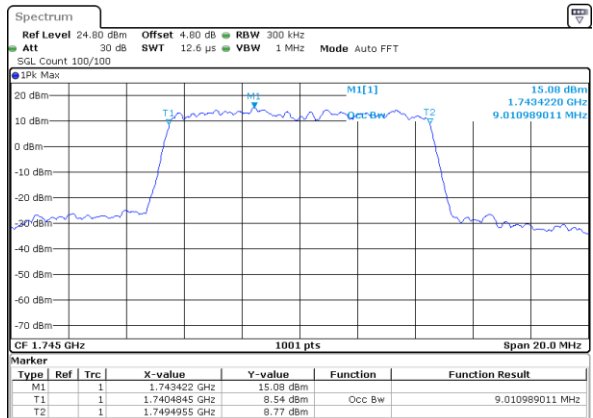

Middle Channel / 10MHz / 16QAM

Date: 21 AUG 2017 11:50:07