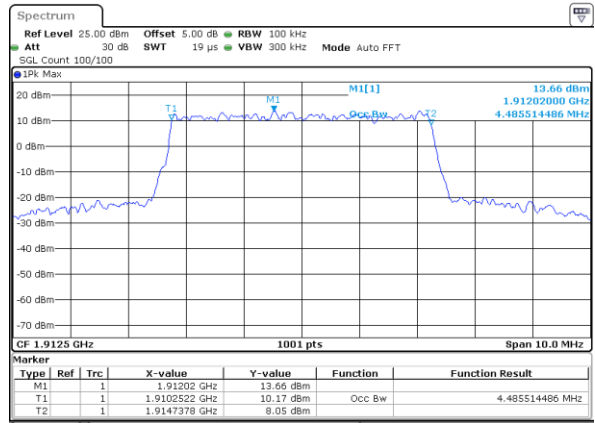

LTE Band 25

Lowest Channel / 5MHz / QPSK

Date: 17 AUG 2017 20:47:14

Lowest Channel / 5MHz / 16QAM

Date: 17 AUG 2017 20:47:35

Middle Channel / 5MHz / QPSK

Date: 17 AUG 2017 21:01:22

Middle Channel / 5MHz / 16QAM

Date: 17 AUG 2017 21:01:01

Highest Channel / 5MHz / QPSK

Date: 17 AUG 2017 21:01:43

Highest Channel / 5MHz / 16QAM

Date: 17 AUG 2017 21:02:04

LTE Band 25

Lowest Channel / 10MHz / QPSK

Date: 17 AUG 2017 21:12:23