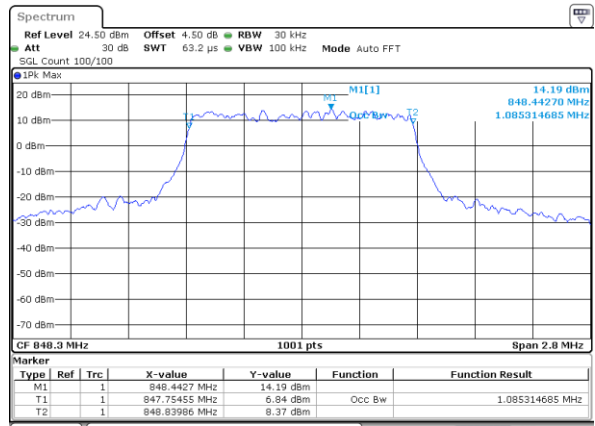

Highest Channel / 20MHz / QPSK

Date: 17 AUG 2017 22:17:17

Highest Channel / 20MHz / 16QAM

Date: 17 AUG 2017 22:17:38

LTE Band 26

Lowest Channel / 1.4MHz / QPSK

Lowest Channel / 1.4MHz / 16QAM

Middle Channel / 1.4MHz / QPSK

Middle Channel / 1.4MHz / 16QAM

Highest Channel / 1.4MHz / QPSK

Highest Channel / 1.4MHz / 16QAM

LTE Band 26

Lowest Channel / 3MHz / QPSK

Date: 18 AUG 2017 22:23:33

Lowest Channel / 3MHz / 16QAM

Date: 18 AUG 2017 22:25:44