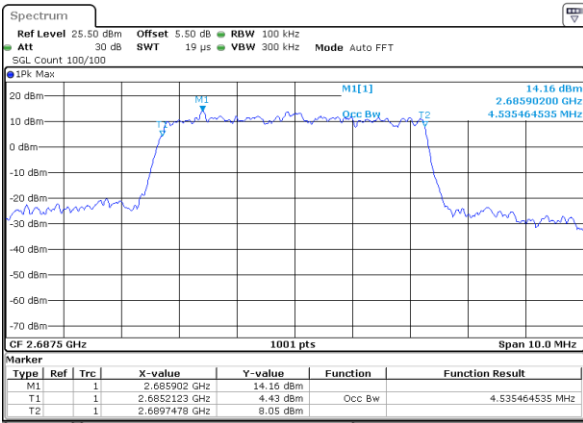

LTE Band 41

Lowest Channel / 5MHz / QPSK

Date: 19 AUG 2017 00:17:49

Lowest Channel / 5MHz / 16QAM

Date: 19 AUG 2017 00:18:01

Middle Channel / 5MHz / QPSK

Date: 19 AUG 2017 00:18:33

Middle Channel / 5MHz / 16QAM

Date: 19 AUG 2017 00:18:44

Highest Channel / 5MHz / QPSK

Date: 19 AUG 2017 00:19:17

Highest Channel / 5MHz / 16QAM

Date: 19 AUG 2017 00:19:28

LTE Band 41

Lowest Channel / 10MHz / QPSK

Date: 19 AUG 2017 00:20:01