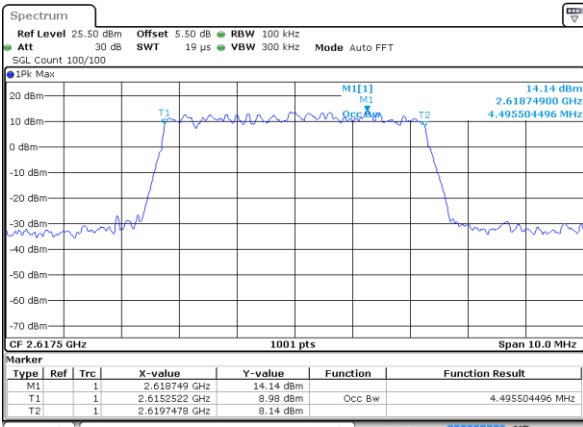

Date: 18 AUG 2017 14:20:13

Middle Channel / 5MHz / QPSK

Date: 18 AUG 2017 14:20:45

Middle Channel / 5MHz / 16QAM

Date: 18 AUG 2017 14:20:56

Highest Channel / 5MHz / QPSK

Date: 18 AUG 2017 14:21:28

Highest Channel / 5MHz / 16QAM