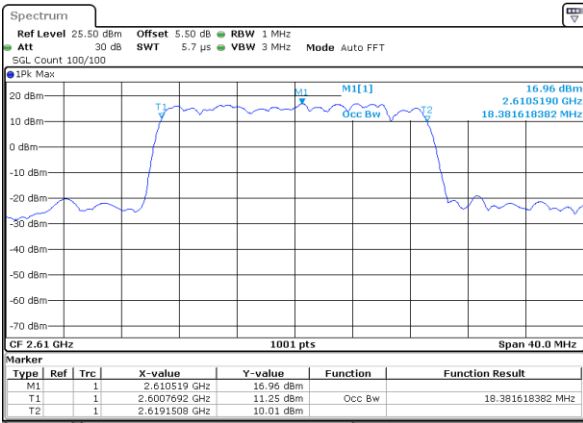

Date: 18 AUG 2017 14:25:44

Highest Channel / 15MHz / 16QAM

Date: 18 AUG 2017 14:25:55

LTE Band 38

Lowest Channel / 20MHz / QPSK

Date: 18 AUG 2017 14:26:27

Lowest Channel / 20MHz / 16QAM

Date: 18 AUG 2017 14:26:38

Middle Channel / 20MHz / QPSK

Date: 18 AUG 2017 14:27:10

Middle Channel / 20MHz / 16QAM

Date: 18 AUG 2017 14:27:20

Highest Channel / 20MHz / QPSK

Date: 18 AUG 2017 14:27:52

Highest Channel / 20MHz / 16QAM

Date: 18 AUG 2017 14:28:03