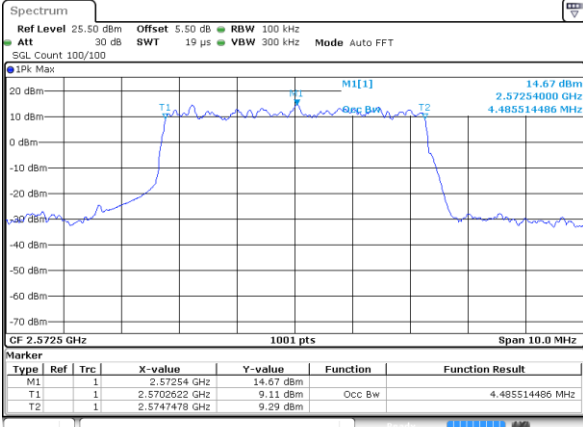

CH26765 / QPSK

Date: 18 AUG 2017 20:24:12

CH26765 / 16QAM

Date: 18 AUG 2017 20:24:35

LTE Band 38

Lowest Channel / 5MHz / QPSK

Date: 18 AUG 2017 14:20:02

Lowest Channel / 5MHz / 16QAM