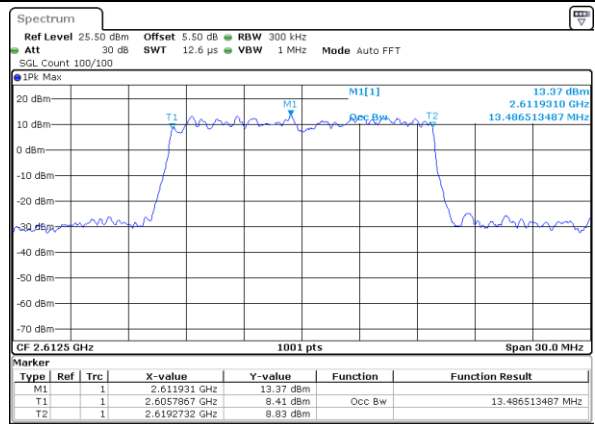

Date: 18 AUG 2017 14:24:19

Lowest Channel / 15MHz / 16QAM

Date: 18 AUG 2017 14:24:30

Middle Channel / 15MHz / QPSK

Date: 18 AUG 2017 14:25:02

Middle Channel / 15MHz / 16QAM

Date: 18 AUG 2017 14:25:13

Highest Channel / 15MHz / QPSK

Date: 18 AUG 2017 14:25:44

Highest Channel / 15MHz / 16QAM

Date: 18 AUG 2017 14:25:55

LTE Band 38

Lowest Channel / 20MHz / QPSK

Date: 18 AUG 2017 14:26:27

Lowest Channel / 20MHz / 16QAM

Date: 18 AUG 2017 14:26:38