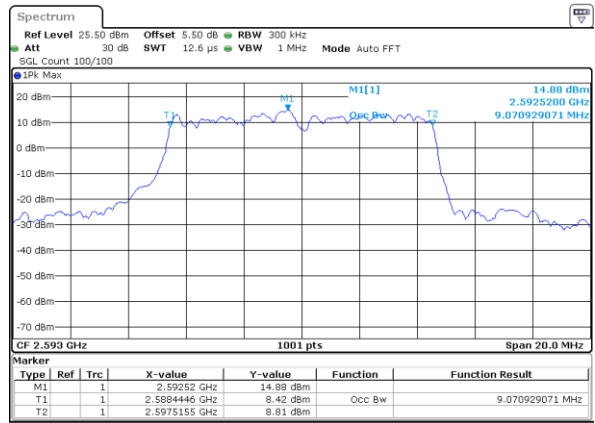

Date: 19 AUG 2017 00:18:44

Highest Channel / 5MHz / QPSK

Date: 19 AUG 2017 00:19:17

Highest Channel / 5MHz / 16QAM

Date: 19 AUG 2017 00:19:28

LTE Band 41

Lowest Channel / 10MHz / QPSK

Date: 19 AUG 2017 00:20:01

Lowest Channel / 10MHz / 16QAM

Date: 19 AUG 2017 00:20:11

Middle Channel / 10MHz / QPSK

Date: 19 AUG 2017 00:20:43

Middle Channel / 10MHz / 16QAM

Date: 19 AUG 2017 00:20:54

Highest Channel / 10MHz / QPSK

Date: 19 AUG 2017 00:21:26

Highest Channel / 10MHz / 16QAM

Date: 19 AUG 2017 00:21:36

LTE Band 41

Lowest Channel / 15MHz / QPSK

Date: 19 AUG 2017 00:22:08

Lowest Channel / 15MHz / 16QAM

Date: 19 AUG 2017 00:22:19

Middle Channel / 15MHz / QPSK