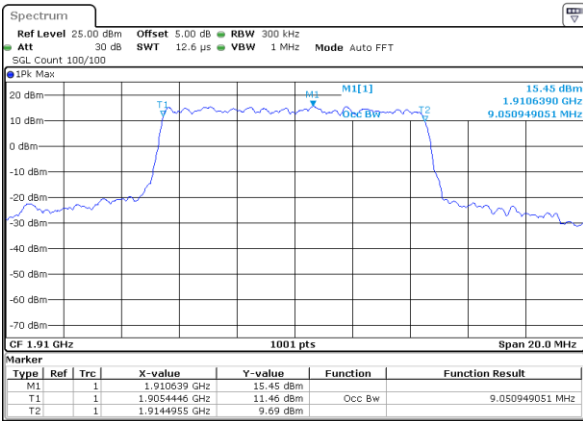

Date: 17 AUG 2017 21:01:01

Highest Channel / 5MHz / QPSK

Date: 17 AUG 2017 21:01:43

Highest Channel / 5MHz / 16QAM

Date: 17 AUG 2017 21:02:04

LTE Band 25

Lowest Channel / 10MHz / QPSK

Date: 17 AUG 2017 21:12:23

Lowest Channel / 10MHz / 16QAM

Date: 17 AUG 2017 21:12:44

Middle Channel / 10MHz / QPSK

Date: 17 AUG 2017 21:26:31

Middle Channel / 10MHz / 16QAM

Date: 17 AUG 2017 21:26:10

Highest Channel / 10MHz / QPSK

Date: 17 AUG 2017 21:26:52

Highest Channel / 10MHz / 16QAM

Date: 17 AUG 2017 21:27:14

LTE Band 25

Lowest Channel / 15MHz / QPSK

Date: 17 AUG 2017 21:37:34

Lowest Channel / 15MHz / 16QAM

Date: 17 AUG 2017 21:37:56

Middle Channel / 15MHz / QPSK