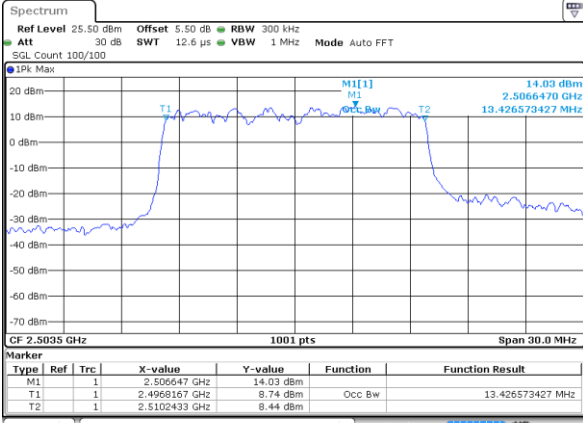

Highest Channel / 10MHz / 16QAM

Date: 19 AUG 2017 00:21:36

LTE Band 41

Lowest Channel / 15MHz / QPSK

Date: 19 AUG 2017 00:22:08

Lowest Channel / 15MHz / 16QAM

Date: 19 AUG 2017 00:22:19

Middle Channel / 15MHz / QPSK

Date: 19 AUG 2017 00:22:51

Middle Channel / 15MHz / 16QAM

Date: 19 AUG 2017 00:23:01

Highest Channel / 15MHz / QPSK

Date: 19 AUG 2017 00:23:33

Highest Channel / 15MHz / 16QAM

Date: 19 AUG 2017 00:23:44

LTE Band 41