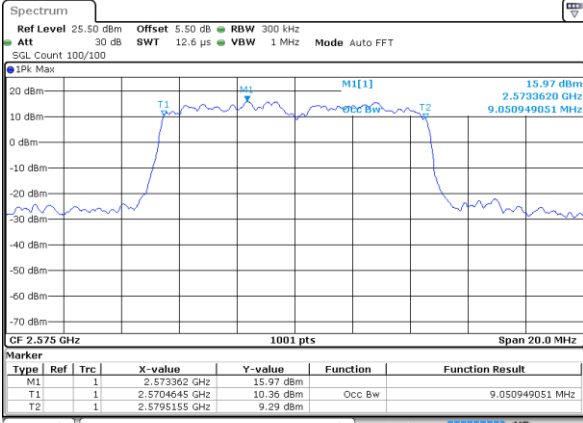

Date: 18 AUG 2017 14:20:13

Middle Channel / 5MHz / QPSK

Date: 18 AUG 2017 14:20:45

Middle Channel / 5MHz / 16QAM

Date: 18 AUG 2017 14:20:56

Highest Channel / 5MHz / QPSK

Date: 18 AUG 2017 14:21:28

Highest Channel / 5MHz / 16QAM

Date: 18 AUG 2017 14:21:39

LTE Band 38

Lowest Channel / 10MHz / QPSK

Date: 18 AUG 2017 14:22:11

Lowest Channel / 10MHz / 16QAM

Date: 18 AUG 2017 14:22:22

Middle Channel / 10MHz / QPSK

Date: 18 AUG 2017 14:22:54