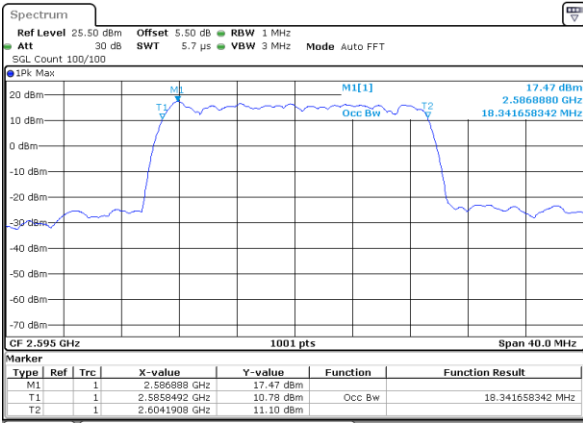

Date: 18 AUG 2017 14:24:19

Lowest Channel / 15MHz / 16QAM

Date: 18 AUG 2017 14:24:30

Middle Channel / 15MHz / QPSK

Date: 18 AUG 2017 14:25:02

Middle Channel / 15MHz / 16QAM

Date: 18 AUG 2017 14:25:13

Highest Channel / 15MHz / QPSK

Date: 18 AUG 2017 14:25:44

Highest Channel / 15MHz / 16QAM

Date: 18 AUG 2017 14:25:55

LTE Band 38

Lowest Channel / 20MHz / QPSK

Date: 18 AUG 2017 14:26:27

Lowest Channel / 20MHz / 16QAM

Date: 18 AUG 2017 14:26:38

Middle Channel / 20MHz / QPSK

Date: 18 AUG 2017 14:27:10

Middle Channel / 20MHz / 16QAM

Date: 18 AUG 2017 14:27:20

Highest Channel / 20MHz / QPSK

Date: 18 AUG 2017 14:27:52

Highest Channel / 20MHz / 16QAM

Date: 18 AUG 2017 14:28:03