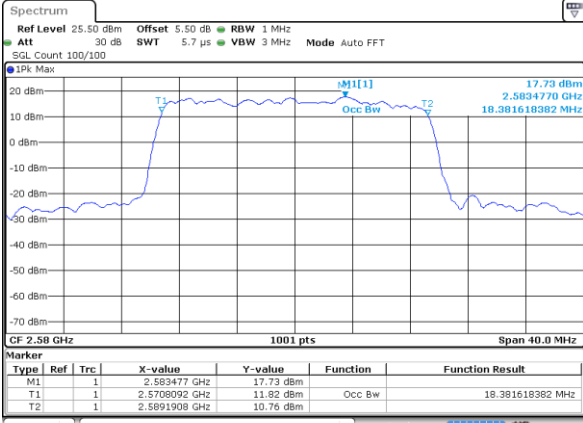

Date: 18 AUG 2017 14:25:44

Highest Channel / 15MHz / 16QAM

Date: 18 AUG 2017 14:25:55

LTE Band 38

Lowest Channel / 20MHz / QPSK

Date: 18 AUG 2017 14:26:27

Lowest Channel / 20MHz / 16QAM

Date: 18 AUG 2017 14:26:38

Middle Channel / 20MHz / QPSK

Date: 18 AUG 2017 14:27:10

Middle Channel / 20MHz / 16QAM

Date: 18 AUG 2017 14:27:20

Highest Channel / 20MHz / QPSK

Date: 18 AUG 2017 14:27:52

Highest Channel / 20MHz / 16QAM

Date: 18 AUG 2017 14:28:03