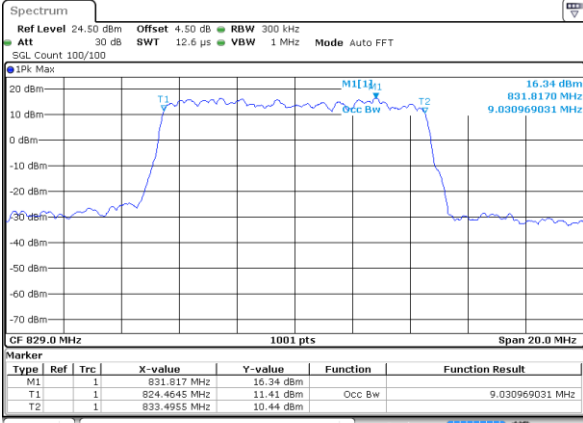

Date: 18 AUG 2017 23:06:05

Highest Channel / 5MHz / QPSK

Date: 18 AUG 2017 23:06:53

Highest Channel / 5MHz / 16QAM

Date: 18 AUG 2017 23:07:21

LTE Band 26

Lowest Channel / 10MHz / QPSK

Date: 18 AUG 2017 23:08:11

Lowest Channel / 10MHz / 16QAM

Date: 18 AUG 2017 23:08:33

Middle Channel / 10MHz / QPSK

Date: 18 AUG 2017 23:09:57

Middle Channel / 10MHz / 16QAM

Date: 18 AUG 2017 23:09:37

Highest Channel / 10MHz / QPSK

Date: 18 AUG 2017 23:10:39