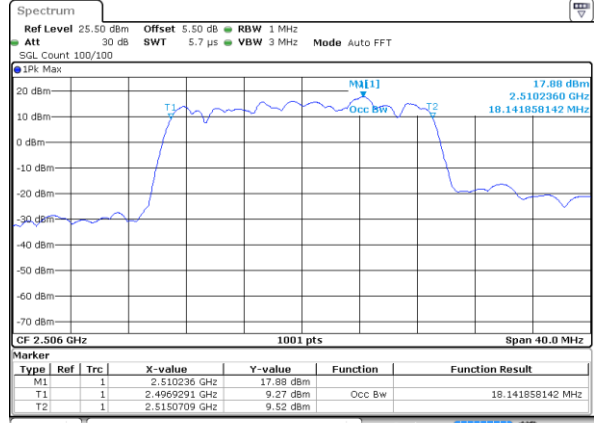

Lowest Channel / 20MHz / 16QAM

Date: 19 AUG 2017 00:24:26