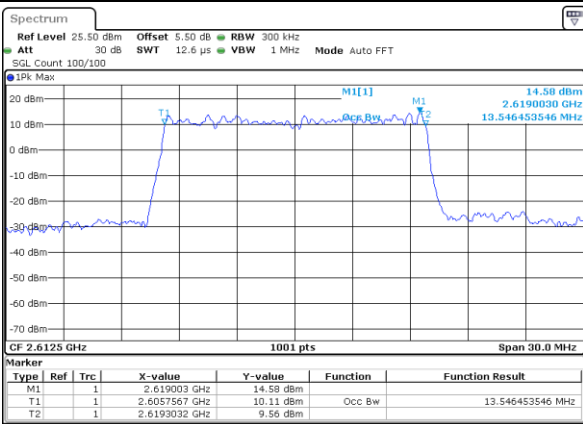

Middle Channel / 10MHz / 16QAM

Date: 18 AUG 2017 14:23:04

Highest Channel / 10MHz / QPSK

Date: 18 AUG 2017 14:23:36

Highest Channel / 10MHz / 16QAM

Date: 18 AUG 2017 14:23:47

LTE Band 38

Lowest Channel / 15MHz / QPSK

Date: 18 AUG 2017 14:24:19

Lowest Channel / 15MHz / 16QAM

Date: 18 AUG 2017 14:24:30

Middle Channel / 15MHz / QPSK

Date: 18 AUG 2017 14:25:02

Middle Channel / 15MHz / 16QAM

Date: 18 AUG 2017 14:25:13

Highest Channel / 15MHz / QPSK

Date: 18 AUG 2017 14:25:44

Highest Channel / 15MHz / 16QAM

Date: 18 AUG 2017 14:25:55

LTE Band 38

Lowest Channel / 20MHz / QPSK

Date: 18 AUG 2017 14:26:27

Lowest Channel / 20MHz / 16QAM

Date: 18 AUG 2017 14:26:38