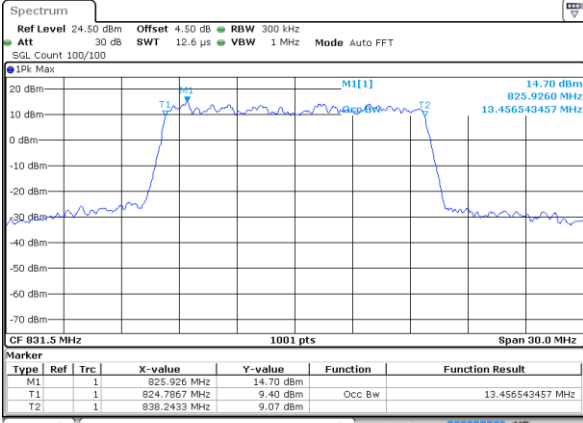

Highest Channel / 10MHz / 16QAM

Date: 18 AUG 2017 23:11:00

LTE Band 26

Lowest Channel / 15MHz / QPSK

Date: 18 AUG 2017 23:46:57

Lowest Channel / 15MHz / 16QAM

Date: 18 AUG 2017 23:47:19

Middle Channel / 15MHz / QPSK

Date: 18 AUG 2017 23:48:59

Middle Channel / 15MHz / 16QAM

Date: 18 AUG 2017 23:48:37

Highest Channel / 15MHz / QPSK

Date: 18 AUG 2017 23:49:22

Highest Channel / 15MHz / 16QAM

Date: 18 AUG 2017 23:49:47

LTE Band 26