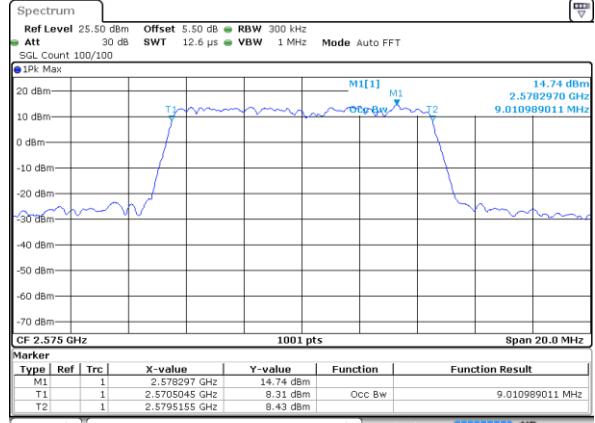

Date: 18 AUG 2017 14:21:39

LTE Band 38

Lowest Channel / 10MHz / QPSK

Date: 18 AUG 2017 14:22:11

Lowest Channel / 10MHz / 16QAM

Date: 18 AUG 2017 14:22:22

Middle Channel / 10MHz / QPSK

Date: 18 AUG 2017 14:22:54

Middle Channel / 10MHz / 16QAM

Date: 18 AUG 2017 14:23:04

Highest Channel / 10MHz / QPSK

Date: 18 AUG 2017 14:23:36

Highest Channel / 10MHz / 16QAM

Date: 18 AUG 2017 14:23:47

LTE Band 38

Lowest Channel / 15MHz / QPSK