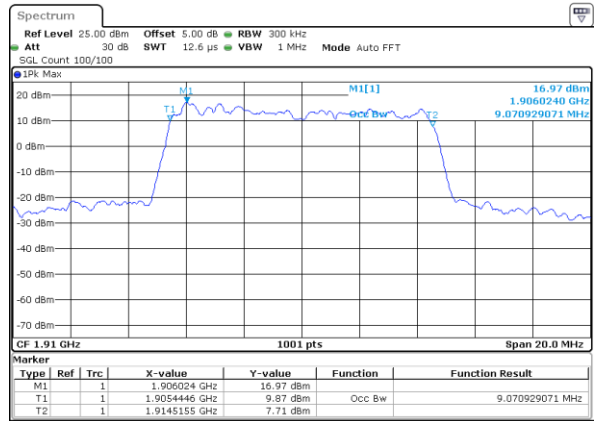

Date: 17 AUG 2017 21:01:01

Highest Channel / 5MHz / QPSK

Date: 17 AUG 2017 21:01:43

Highest Channel / 5MHz / 16QAM

Date: 17 AUG 2017 21:02:04

LTE Band 25

Lowest Channel / 10MHz / QPSK

Date: 17 AUG 2017 21:12:23

Lowest Channel / 10MHz / 16QAM

Date: 17 AUG 2017 21:12:44

Middle Channel / 10MHz / QPSK

Date: 17 AUG 2017 21:26:31

Middle Channel / 10MHz / 16QAM

Date: 17 AUG 2017 21:26:10

Highest Channel / 10MHz / QPSK

Date: 17 AUG 2017 21:26:52

Highest Channel / 10MHz / 16QAM

Date: 17 AUG 2017 21:27:14

LTE Band 25

Lowest Channel / 15MHz / QPSK

Date: 17 AUG 2017 21:37:34

Lowest Channel / 15MHz / 16QAM

Date: 17 AUG 2017 21:37:56

Middle Channel / 15MHz / QPSK