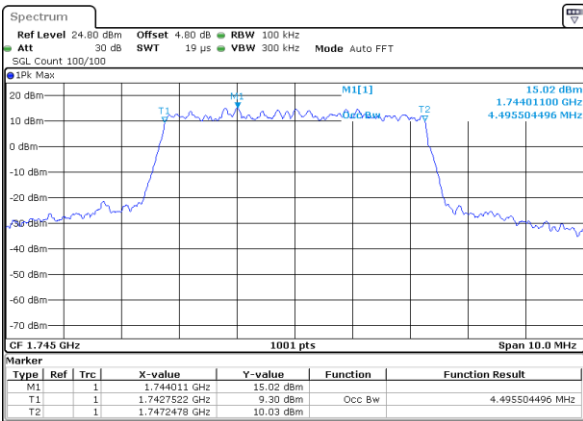

Date: 21 AUG 2017 10:01:22

LTE Band 66

Lowest Channel / 3MHz / QPSK

Date: 21 AUG 2017 10:33:21

Lowest Channel / 3MHz / 16QAM

Date: 21 AUG 2017 10:33:00

Middle Channel / 3MHz / QPSK

Date: 21 AUG 2017 10:41:14

Middle Channel / 3MHz / 16QAM

Date: 21 AUG 2017 10:40:29

Highest Channel / 3MHz / QPSK

Date: 21 AUG 2017 10:42:50

Highest Channel / 3MHz / 16QAM

Date: 21 AUG 2017 10:43:14

LTE Band 66

Lowest Channel / 5MHz / QPSK

Date: 21 AUG 2017 11:02:44

Lowest Channel / 5MHz / 16QAM

Date: 21 AUG 2017 11:03:05

Middle Channel / 5MHz / QPSK

Date: 21 AUG 2017 11:12:17

Middle Channel / 5MHz / 16QAM

Date: 21 AUG 2017 11:12:40

Highest Channel / 5MHz / QPSK

Date: 21 AUG 2017 11:32:57

Highest Channel / 5MHz / 16QAM

Date: 21 AUG 2017 11:33:19

LTE Band 66

Lowest Channel / 10MHz / QPSK

Date: 21 AUG 2017 11:41:13

Lowest Channel / 10MHz / 16QAM

Date: 21 AUG 2017 11:41:34