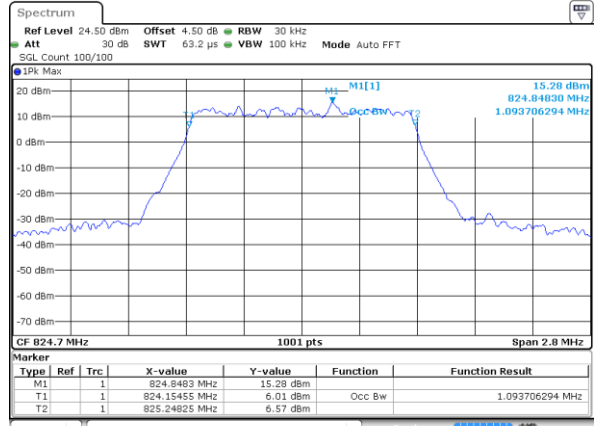

Highest Channel / 20MHz / QPSK

Date: 17 AUG 2017 22:17:17

Highest Channel / 20MHz / 16QAM

Date: 17 AUG 2017 22:17:38

LTE Band 26

Lowest Channel / 1.4MHz / QPSK

Lowest Channel / 1.4MHz / 16QAM

Middle Channel / 1.4MHz / QPSK

Middle Channel / 1.4MHz / 16QAM

Highest Channel / 1.4MHz / QPSK

Highest Channel / 1.4MHz / 16QAM

LTE Band 26

Lowest Channel / 3MHz / QPSK

Date: 18 AUG 2017 22:23:33

Lowest Channel / 3MHz / 16QAM

Date: 18 AUG 2017 22:25:44