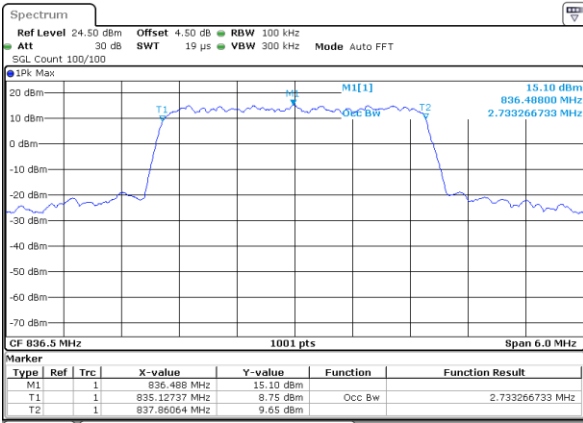

Middle Channel / 3MHz / QPSK

Date: 18 AUG 2017 22:24:08