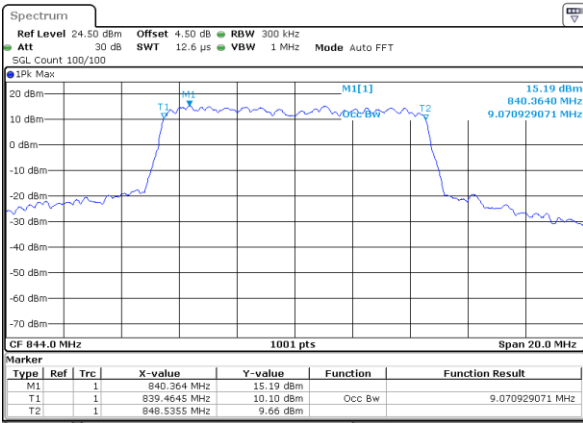

Date: 18 AUG 2017 23:06:05

Highest Channel / 5MHz / QPSK

Date: 18 AUG 2017 23:06:53

Highest Channel / 5MHz / 16QAM

Date: 18 AUG 2017 23:07:21

LTE Band 26

Lowest Channel / 10MHz / QPSK

Date: 18 AUG 2017 23:08:11

Lowest Channel / 10MHz / 16QAM

Date: 18 AUG 2017 23:08:33

Middle Channel / 10MHz / QPSK

Date: 18 AUG 2017 23:09:57

Middle Channel / 10MHz / 16QAM

Date: 18 AUG 2017 23:09:37

Highest Channel / 10MHz / QPSK

Date: 18 AUG 2017 23:10:39

Highest Channel / 10MHz / 16QAM

Date: 18 AUG 2017 23:11:00

LTE Band 26

Lowest Channel / 15MHz / QPSK

Date: 18 AUG 2017 23:46:57

Lowest Channel / 15MHz / 16QAM

Date: 18 AUG 2017 23:47:19

Middle Channel / 15MHz / QPSK

Date: 18 AUG 2017 23:48:59

Middle Channel / 15MHz / 16QAM

Date: 18 AUG 2017 23:48:37

Highest Channel / 15MHz / QPSK

Date: 18 AUG 2017 23:49:22

Highest Channel / 15MHz / 16QAM

Date: 18 AUG 2017 23:49:47

LTE Band 26