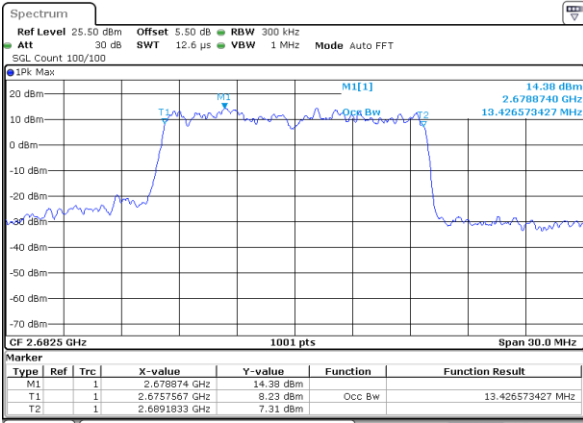

Highest Channel / 10MHz / 16QAM

Date: 19 AUG 2017 00:21:36

LTE Band 41

Lowest Channel / 15MHz / QPSK

Date: 19 AUG 2017 00:22:08

Lowest Channel / 15MHz / 16QAM

Date: 19 AUG 2017 00:22:19

Middle Channel / 15MHz / QPSK

Date: 19 AUG 2017 00:22:51

Middle Channel / 15MHz / 16QAM

Date: 19 AUG 2017 00:23:01

Highest Channel / 15MHz / QPSK

Date: 19 AUG 2017 00:23:33

Highest Channel / 15MHz / 16QAM

Date: 19 AUG 2017 00:23:44

LTE Band 41