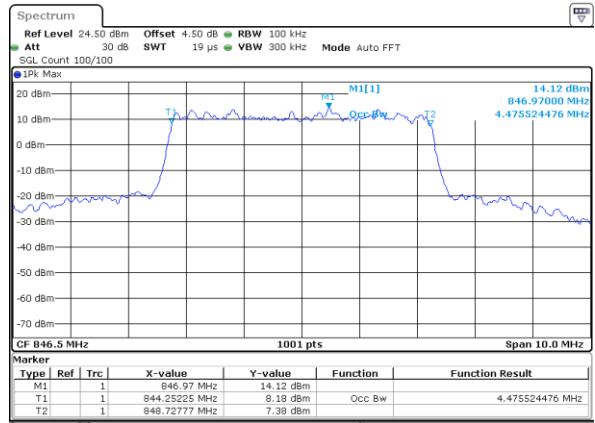

LTE Band 26

Lowest Channel / 5MHz / QPSK

Date: 18 AUG 2017 23:04:41

Lowest Channel / 5MHz / 16QAM

Date: 18 AUG 2017 23:05:01

Middle Channel / 5MHz / QPSK

Date: 18 AUG 2017 23:06:30

Middle Channel / 5MHz / 16QAM

Date: 18 AUG 2017 23:06:05

Highest Channel / 5MHz / QPSK

Date: 18 AUG 2017 23:06:53

Highest Channel / 5MHz / 16QAM

Date: 18 AUG 2017 23:07:21

LTE Band 26

Lowest Channel / 10MHz / QPSK

Date: 18 AUG 2017 23:08:11