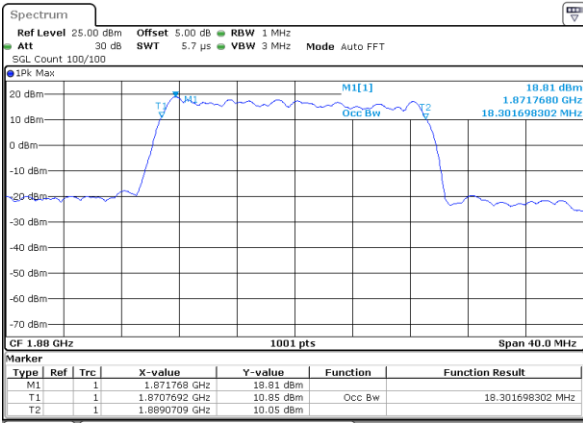

Date: 17 AUG 2017 21:51:44

Middle Channel / 15MHz / 16QAM

Date: 17 AUG 2017 21:51:23

Highest Channel / 15MHz / QPSK

Date: 17 AUG 2017 21:52:06

Highest Channel / 15MHz / 16QAM

Date: 17 AUG 2017 21:52:27

LTE Band 25

Lowest Channel / 20MHz / QPSK

Date: 17 AUG 2017 22:02:47

Lowest Channel / 20MHz / 16QAM

Date: 17 AUG 2017 22:03:08

Middle Channel / 20MHz / QPSK

Date: 17 AUG 2017 22:16:56

Middle Channel / 20MHz / 16QAM

Date: 17 AUG 2017 22:16:34

Highest Channel / 20MHz / QPSK

Date: 17 AUG 2017 22:17:17

Highest Channel / 20MHz / 16QAM

Date: 17 AUG 2017 22:17:38

LTE Band 26

Lowest Channel / 1.4MHz / QPSK

Lowest Channel / 1.4MHz / 16QAM

Middle Channel / 1.4MHz / QPSK

Middle Channel / 1.4MHz / 16QAM

Highest Channel / 1.4MHz / QPSK

Highest Channel / 1.4MHz / 16QAM

LTE Band 26

Lowest Channel / 3MHz / QPSK

Date: 18 AUG 2017 22:23:33

Lowest Channel / 3MHz / 16QAM

Date: 18 AUG 2017 22:25:44