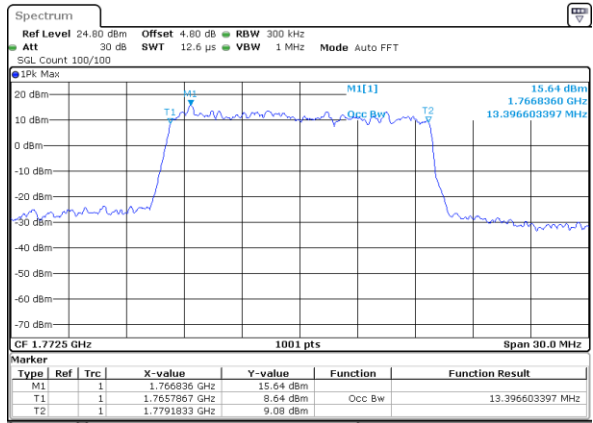

Date: 21 AUG 2017 11:32:57

Highest Channel / 5MHz / 16QAM

Date: 21 AUG 2017 11:33:19

LTE Band 66

Lowest Channel / 10MHz / QPSK

Date: 21 AUG 2017 11:41:13

Lowest Channel / 10MHz / 16QAM

Date: 21 AUG 2017 11:41:34

LTE Band 66

Lowest Channel / 15MHz / QPSK

Date: 21 AUG 2017 13:56:20

Lowest Channel / 15MHz / 16QAM

Date: 21 AUG 2017 13:56:43

Middle Channel / 15MHz / QPSK

Date: 21 AUG 2017 14:04:41

Middle Channel / 15MHz / 16QAM

Date: 21 AUG 2017 14:05:07

Highest Channel / 15MHz / QPSK

Date: 21 AUG 2017 14:09:01

Highest Channel / 15MHz / 16QAM

Date: 21 AUG 2017 14:09:29