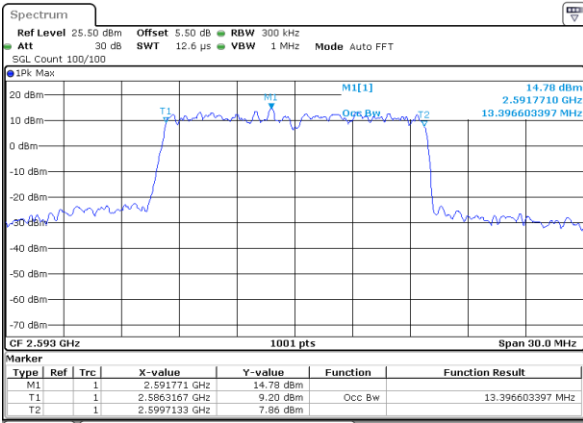

Lowest Channel / 10MHz / 16QAM

Date: 19 AUG 2017 00:20:11

Middle Channel / 10MHz / QPSK

Date: 19 AUG 2017 00:20:43

Middle Channel / 10MHz / 16QAM

Date: 19 AUG 2017 00:20:54

Highest Channel / 10MHz / QPSK

Date: 19 AUG 2017 00:21:26

Highest Channel / 10MHz / 16QAM

Date: 19 AUG 2017 00:21:36

LTE Band 41

Lowest Channel / 15MHz / QPSK

Date: 19 AUG 2017 00:22:08

Lowest Channel / 15MHz / 16QAM

Date: 19 AUG 2017 00:22:19

Middle Channel / 15MHz / QPSK

Date: 19 AUG 2017 00:22:51

Middle Channel / 15MHz / 16QAM

Date: 19 AUG 2017 00:23:01

Highest Channel / 15MHz / QPSK

Date: 19 AUG 2017 00:23:33

Highest Channel / 15MHz / 16QAM

Date: 19 AUG 2017 00:23:44

LTE Band 41