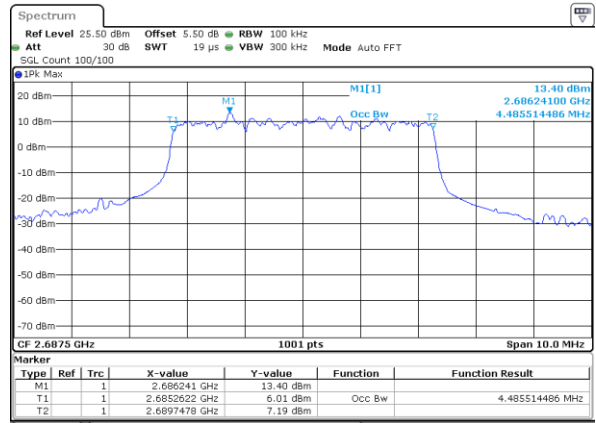

LTE Band 41

Lowest Channel / 5MHz / QPSK

Date: 19 AUG 2017 00:17:49

Lowest Channel / 5MHz / 16QAM

Date: 19 AUG 2017 00:18:01

Middle Channel / 5MHz / QPSK

Date: 19 AUG 2017 00:18:33

Middle Channel / 5MHz / 16QAM

Date: 19 AUG 2017 00:18:44

Highest Channel / 5MHz / QPSK

Date: 19 AUG 2017 00:19:17

Highest Channel / 5MHz / 16QAM

Date: 19 AUG 2017 00:19:28

LTE Band 41

Lowest Channel / 10MHz / QPSK

Date: 19 AUG 2017 00:20:01