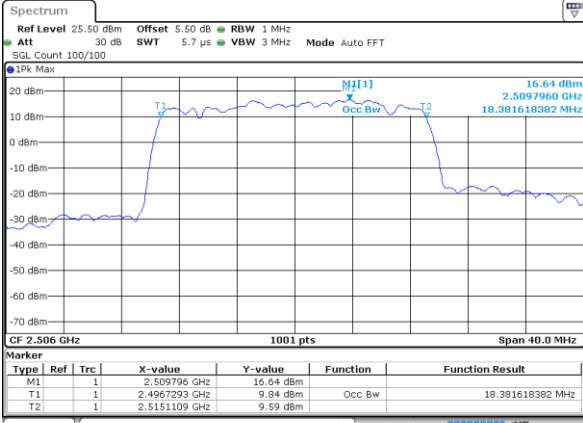

LTE Band 41

Lowest Channel / 20MHz / QPSK

Date: 19 AUG 2017 00:24:16