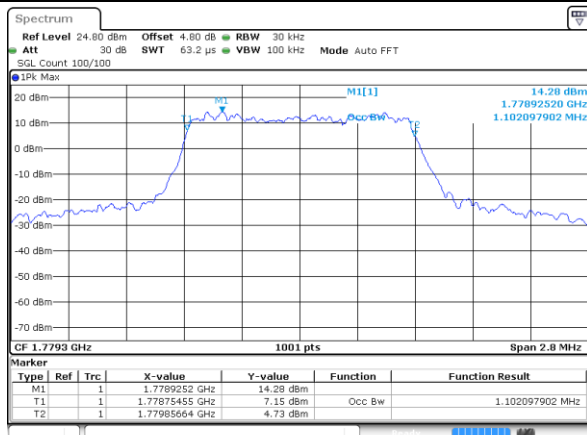

Highest Channel / 20MHz / QPSK

Date: 19 AUG 2017 00:25:41

Highest Channel / 20MHz / 16QAM

Date: 19 AUG 2017 00:25:51

LTE Band 66

Lowest Channel / 1.4MHz / QPSK

Date: 21 AUG 2017 09:59:06

Lowest Channel / 1.4MHz / 16QAM

Date: 21 AUG 2017 09:58:47

Middle Channel / 1.4MHz / QPSK

Date: 21 AUG 2017 09:36:58

Middle Channel / 1.4MHz / 16QAM

Date: 21 AUG 2017 09:37:25

Highest Channel / 1.4MHz / QPSK

Date: 21 AUG 2017 10:00:58

Highest Channel / 1.4MHz / 16QAM

Date: 21 AUG 2017 10:01:22

LTE Band 66

Lowest Channel / 3MHz / QPSK

Date: 21 AUG 2017 10:33:21

Lowest Channel / 3MHz / 16QAM

Date: 21 AUG 2017 10:33:00

Middle Channel / 3MHz / QPSK

Date: 21 AUG 2017 10:41:14

Middle Channel / 3MHz / 16QAM

Date: 21 AUG 2017 10:40:29

Highest Channel / 3MHz / QPSK

Date: 21 AUG 2017 10:42:50

Highest Channel / 3MHz / 16QAM

Date: 21 AUG 2017 10:43:14

LTE Band 66

Lowest Channel / 5MHz / QPSK