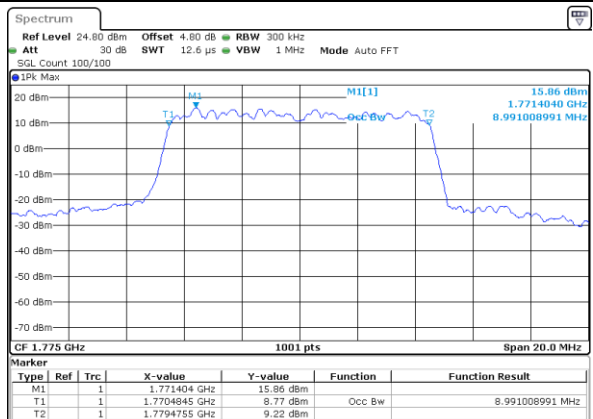

Date: 21 AUG 2017 11:32:57

Highest Channel / 5MHz / 16QAM

Date: 21 AUG 2017 11:33:19

LTE Band 66

Lowest Channel / 10MHz / QPSK

Date: 21 AUG 2017 11:41:13

Lowest Channel / 10MHz / 16QAM

Date: 21 AUG 2017 11:41:34

Middle Channel / 10MHz / QPSK

Date: 21 AUG 2017 11:49:41

Middle Channel / 10MHz / 16QAM

Date: 21 AUG 2017 11:50:07

Highest Channel / 10MHz / QPSK

Date: 21 AUG 2017 11:54:28

Highest Channel / 10MHz / 16QAM

Date: 21 AUG 2017 11:54:50

LTE Band 66

Lowest Channel / 15MHz / QPSK

Date: 21 AUG 2017 13:56:20

Lowest Channel / 15MHz / 16QAM

Date: 21 AUG 2017 13:56:43

Middle Channel / 15MHz / QPSK

Date: 21 AUG 2017 14:04:41

Middle Channel / 15MHz / 16QAM