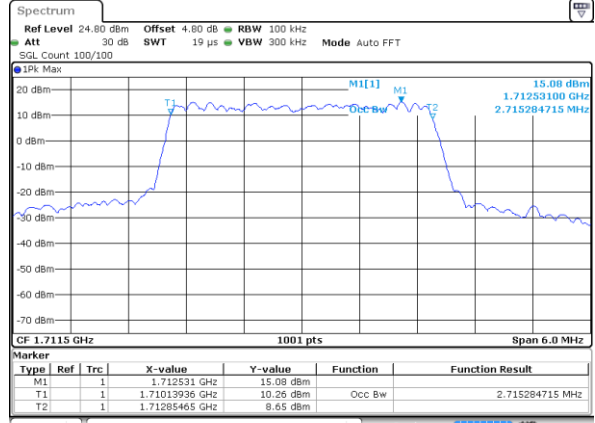

Highest Channel / 20MHz / QPSK

Date: 19 AUG 2017 00:25:41

Highest Channel / 20MHz / 16QAM

Date: 19 AUG 2017 00:25:51

LTE Band 66

Lowest Channel / 1.4MHz / QPSK

Date: 21 AUG 2017 09:59:06

Lowest Channel / 1.4MHz / 16QAM

Date: 21 AUG 2017 10:01:22

LTE Band 66

Lowest Channel / 3MHz / QPSK

Date: 21 AUG 2017 10:33:21

Lowest Channel / 3MHz / 16QAM

Date: 21 AUG 2017 10:33:00

Middle Channel / 3MHz / QPSK

Date: 21 AUG 2017 10:41:14

Middle Channel / 3MHz / 16QAM

Date: 21 AUG 2017 10:40:29

Highest Channel / 3MHz / QPSK

Date: 21 AUG 2017 10:42:50

Highest Channel / 3MHz / 16QAM

Date: 21 AUG 2017 10:43:14

LTE Band 66

Lowest Channel / 5MHz / QPSK