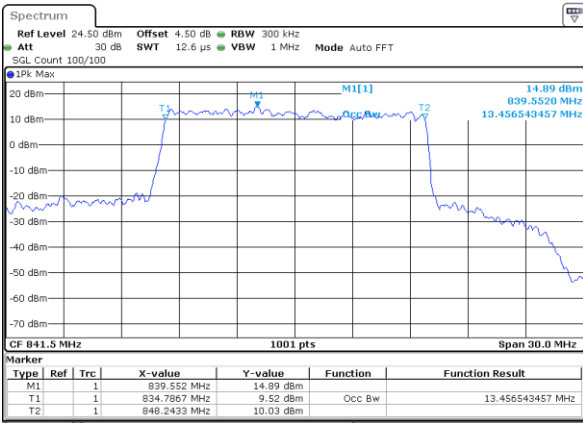

Highest Channel / 10MHz / 16QAM

Date: 18 AUG 2017 23:11:00

LTE Band 26

Lowest Channel / 15MHz / QPSK

Date: 18 AUG 2017 23:46:57

Lowest Channel / 15MHz / 16QAM

Date: 18 AUG 2017 23:47:19

Middle Channel / 15MHz / QPSK

Date: 18 AUG 2017 23:48:59

Middle Channel / 15MHz / 16QAM

Date: 18 AUG 2017 23:48:37

Highest Channel / 15MHz / QPSK

Date: 18 AUG 2017 23:49:22

Highest Channel / 15MHz / 16QAM

Date: 18 AUG 2017 23:49:47

LTE Band 26