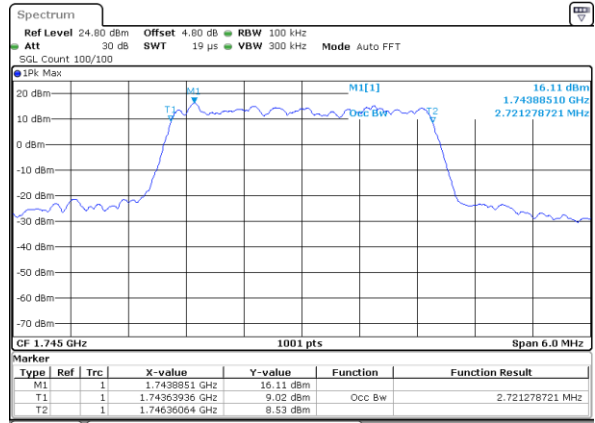

Highest Channel / 20MHz / QPSK

Date: 19 AUG 2017 00:25:41

Highest Channel / 20MHz / 16QAM

Date: 19 AUG 2017 00:25:51

LTE Band 66

Lowest Channel / 1.4MHz / QPSK

Date: 21 AUG 2017 09:59:06

Lowest Channel / 1.4MHz / 16QAM

Date: 21 AUG 2017 09:58:47

Middle Channel / 1.4MHz / QPSK

Date: 21 AUG 2017 09:36:58

Middle Channel / 1.4MHz / 16QAM

Date: 21 AUG 2017 09:37:25

Highest Channel / 1.4MHz / QPSK

Date: 21 AUG 2017 10:00:58

Highest Channel / 1.4MHz / 16QAM

Date: 21 AUG 2017 10:01:22

LTE Band 66

Lowest Channel / 3MHz / QPSK

Date: 21 AUG 2017 10:33:21

Lowest Channel / 3MHz / 16QAM

Date: 21 AUG 2017 10:33:00

Middle Channel / 3MHz / QPSK

Date: 21 AUG 2017 10:41:14

Middle Channel / 3MHz / 16QAM

Date: 21 AUG 2017 10:40:29

Highest Channel / 3MHz / QPSK

Date: 21 AUG 2017 10:42:50

Highest Channel / 3MHz / 16QAM

Date: 21 AUG 2017 10:43:14

LTE Band 66

Lowest Channel / 5MHz / QPSK