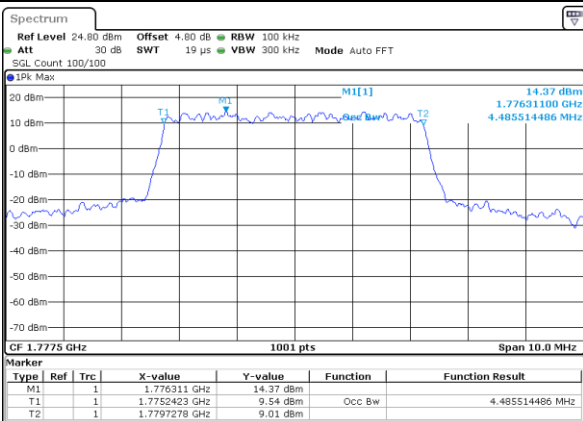

Middle Channel / 3MHz / 16QAM

Date: 21 AUG 2017 10:40:29

Highest Channel / 3MHz / QPSK

Date: 21 AUG 2017 10:42:50

Highest Channel / 3MHz / 16QAM

Date: 21 AUG 2017 10:43:14

LTE Band 66

Lowest Channel / 5MHz / QPSK

Date: 21 AUG 2017 11:02:44

Lowest Channel / 5MHz / 16QAM

Date: 21 AUG 2017 11:03:05

Middle Channel / 5MHz / QPSK

Date: 21 AUG 2017 11:12:17

Middle Channel / 5MHz / 16QAM

Date: 21 AUG 2017 11:12:40

Highest Channel / 5MHz / QPSK

Date: 21 AUG 2017 11:32:57

Highest Channel / 5MHz / 16QAM

Date: 21 AUG 2017 11:33:19

LTE Band 66

Lowest Channel / 10MHz / QPSK

Date: 21 AUG 2017 11:41:13

Lowest Channel / 10MHz / 16QAM

Date: 21 AUG 2017 11:41:34