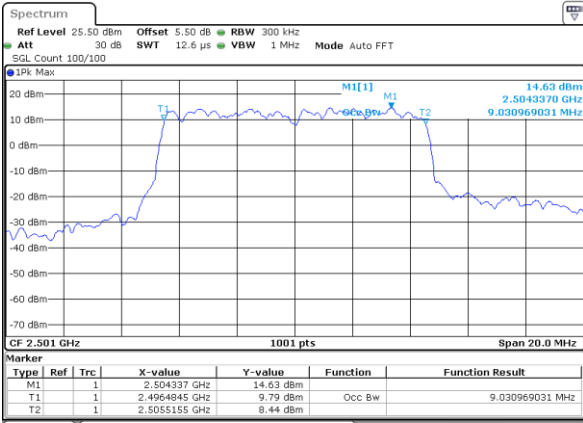

LTE Band 41

Lowest Channel / 5MHz / QPSK

Date: 19 AUG 2017 00:17:49

Lowest Channel / 5MHz / 16QAM

Date: 19 AUG 2017 00:18:01

Middle Channel / 5MHz / QPSK

Date: 19 AUG 2017 00:18:33

Middle Channel / 5MHz / 16QAM

Date: 19 AUG 2017 00:18:44

Highest Channel / 5MHz / QPSK

Date: 19 AUG 2017 00:19:17

Highest Channel / 5MHz / 16QAM

Date: 19 AUG 2017 00:19:28

LTE Band 41

Lowest Channel / 10MHz / QPSK

Date: 19 AUG 2017 00:20:01

Lowest Channel / 10MHz / 16QAM

Date: 19 AUG 2017 00:20:11

Middle Channel / 10MHz / QPSK

Date: 19 AUG 2017 00:20:43

Middle Channel / 10MHz / 16QAM

Date: 19 AUG 2017 00:20:54

Highest Channel / 10MHz / QPSK

Date: 19 AUG 2017 00:21:26