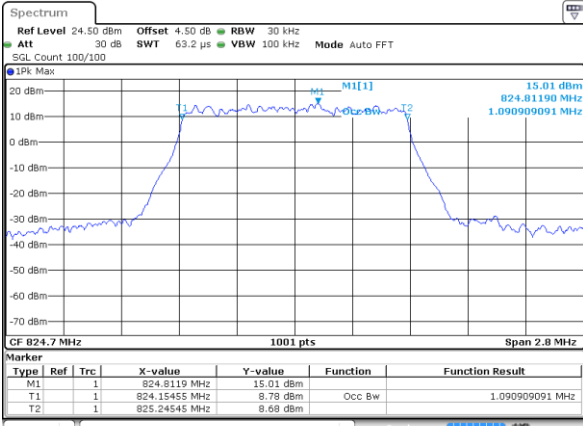

Highest Channel / 20MHz / QPSK

Date: 17 AUG 2017 22:17:17

Highest Channel / 20MHz / 16QAM

Date: 17 AUG 2017 22:17:38

LTE Band 26

Lowest Channel / 1.4MHz / QPSK

Lowest Channel / 1.4MHz / 16QAM

Middle Channel / 1.4MHz / QPSK

Middle Channel / 1.4MHz / 16QAM

Highest Channel / 1.4MHz / QPSK

Highest Channel / 1.4MHz / 16QAM

LTE Band 26

Lowest Channel / 3MHz / QPSK

Date: 18 AUG 2017 22:23:33

Lowest Channel / 3MHz / 16QAM

Date: 18 AUG 2017 22:25:44