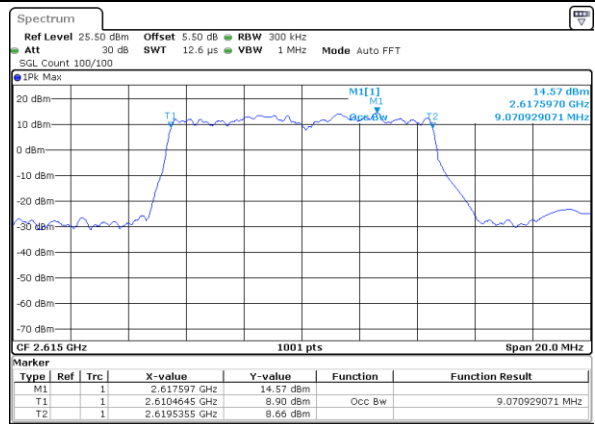

Middle Channel / 10MHz / 16QAM

Date: 18 AUG 2017 14:23:04

Highest Channel / 10MHz / QPSK

Date: 18 AUG 2017 14:23:36

Highest Channel / 10MHz / 16QAM

Date: 18 AUG 2017 14:23:47

LTE Band 38

Lowest Channel / 15MHz / QPSK