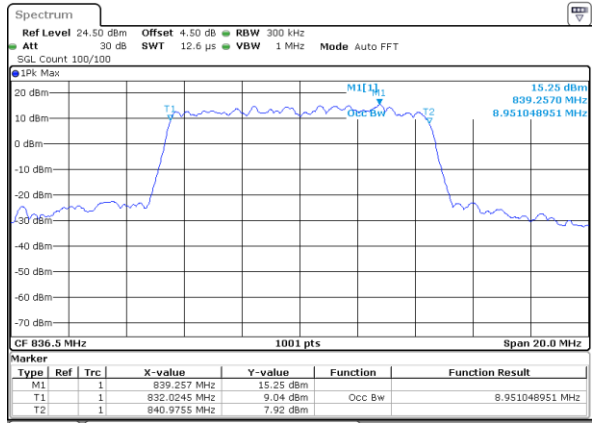

Date: 18 AUG 2017 23:06:05

Highest Channel / 5MHz / QPSK

Date: 18 AUG 2017 23:06:53

Highest Channel / 5MHz / 16QAM

Date: 18 AUG 2017 23:07:21

LTE Band 26

Lowest Channel / 10MHz / QPSK

Date: 18 AUG 2017 23:08:11

Lowest Channel / 10MHz / 16QAM

Date: 18 AUG 2017 23:08:33

Middle Channel / 10MHz / QPSK

Date: 18 AUG 2017 23:09:57

Middle Channel / 10MHz / 16QAM

Date: 18 AUG 2017 23:09:37

Highest Channel / 10MHz / QPSK

Date: 18 AUG 2017 23:10:39

Highest Channel / 10MHz / 16QAM

Date: 18 AUG 2017 23:11:00

LTE Band 26

Lowest Channel / 15MHz / QPSK

Date: 18 AUG 2017 23:46:57

Lowest Channel / 15MHz / 16QAM

Date: 18 AUG 2017 23:47:19

Middle Channel / 15MHz / QPSK

Date: 18 AUG 2017 23:48:59

Middle Channel / 15MHz / 16QAM

Date: 18 AUG 2017 23:48:37

Highest Channel / 15MHz / QPSK

Date: 18 AUG 2017 23:49:22

Highest Channel / 15MHz / 16QAM

Date: 18 AUG 2017 23:49:47

LTE Band 26