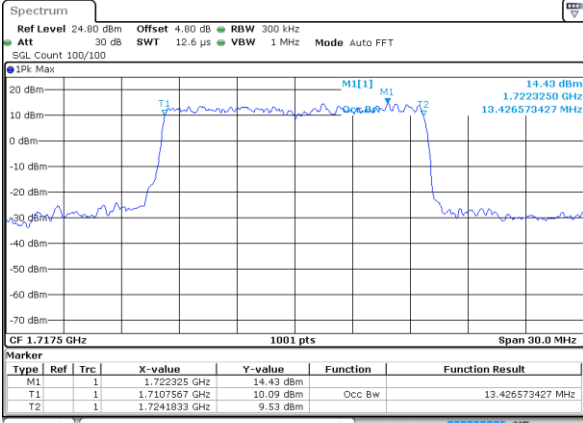

Date: 21 AUG 2017 11:32:57

Highest Channel / 5MHz / 16QAM

Date: 21 AUG 2017 11:33:19

LTE Band 66

Lowest Channel / 10MHz / QPSK

Date: 21 AUG 2017 11:41:13

Lowest Channel / 10MHz / 16QAM

Date: 21 AUG 2017 11:41:34

Middle Channel / 10MHz / QPSK

Date: 21 AUG 2017 11:49:41

Middle Channel / 10MHz / 16QAM

Date: 21 AUG 2017 11:50:07

Highest Channel / 10MHz / QPSK

Date: 21 AUG 2017 11:54:28

Highest Channel / 10MHz / 16QAM

Date: 21 AUG 2017 11:54:50

LTE Band 66

Lowest Channel / 15MHz / QPSK

Date: 21 AUG 2017 13:56:20

Lowest Channel / 15MHz / 16QAM

Date: 21 AUG 2017 13:56:43

Middle Channel / 15MHz / QPSK

Date: 21 AUG 2017 14:04:41

Middle Channel / 15MHz / 16QAM