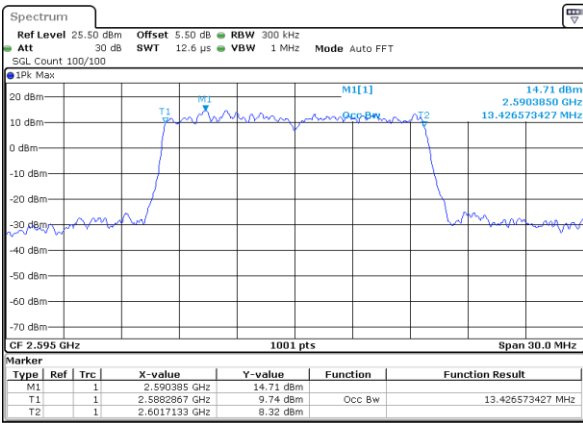

Date: 18 AUG 2017 14:21:39

LTE Band 38

Lowest Channel / 10MHz / QPSK

Date: 18 AUG 2017 14:22:11

Lowest Channel / 10MHz / 16QAM

Date: 18 AUG 2017 14:22:22

Middle Channel / 10MHz / QPSK

Date: 18 AUG 2017 14:22:54

Middle Channel / 10MHz / 16QAM

Date: 18 AUG 2017 14:23:04

Highest Channel / 10MHz / QPSK

Date: 18 AUG 2017 14:23:36

Highest Channel / 10MHz / 16QAM

Date: 18 AUG 2017 14:23:47

LTE Band 38

Lowest Channel / 15MHz / QPSK

Date: 18 AUG 2017 14:24:19

Lowest Channel / 15MHz / 16QAM

Date: 18 AUG 2017 14:24:30

Middle Channel / 15MHz / QPSK

Date: 18 AUG 2017 14:25:02

Middle Channel / 15MHz / 16QAM

Date: 18 AUG 2017 14:25:13

Highest Channel / 15MHz / QPSK