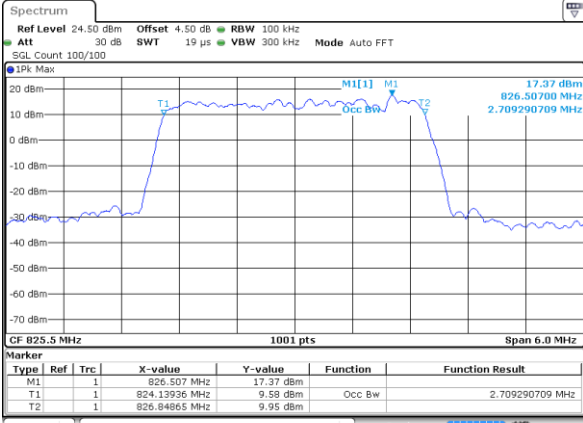

Highest Channel / 20MHz / QPSK

Date: 17 AUG 2017 22:17:17

Highest Channel / 20MHz / 16QAM

Date: 17 AUG 2017 22:17:38

LTE Band 26

Lowest Channel / 1.4MHz / QPSK

Lowest Channel / 1.4MHz / 16QAM

Middle Channel / 1.4MHz / QPSK

Middle Channel / 1.4MHz / 16QAM

Highest Channel / 1.4MHz / QPSK

Highest Channel / 1.4MHz / 16QAM

LTE Band 26

Lowest Channel / 3MHz / QPSK

Date: 18 AUG 2017 22:23:33

Lowest Channel / 3MHz / 16QAM

Date: 18 AUG 2017 22:25:44