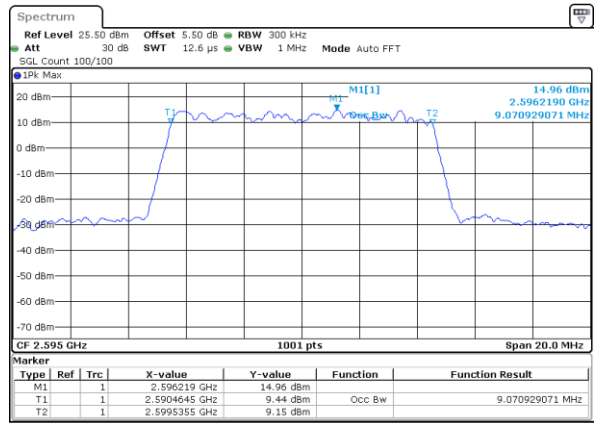

Date: 18 AUG 2017 14:21:39

LTE Band 38

Lowest Channel / 10MHz / QPSK

Date: 18 AUG 2017 14:22:11

Lowest Channel / 10MHz / 16QAM

Date: 18 AUG 2017 14:22:22

Middle Channel / 10MHz / QPSK

Date: 18 AUG 2017 14:22:54

Middle Channel / 10MHz / 16QAM

Date: 18 AUG 2017 14:23:04

Highest Channel / 10MHz / QPSK

Date: 18 AUG 2017 14:23:36

Highest Channel / 10MHz / 16QAM

Date: 18 AUG 2017 14:23:47

LTE Band 38

Lowest Channel / 15MHz / QPSK