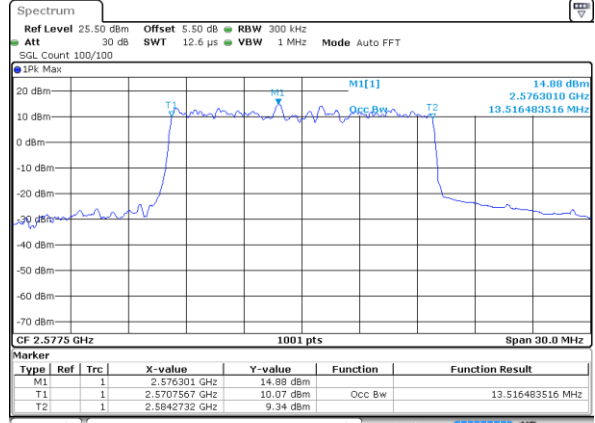

Date: 18 AUG 2017 14:21:39

LTE Band 38

Lowest Channel / 10MHz / QPSK

Date: 18 AUG 2017 14:22:11

Lowest Channel / 10MHz / 16QAM

Date: 18 AUG 2017 14:22:22

Middle Channel / 10MHz / QPSK

Date: 18 AUG 2017 14:22:54

Middle Channel / 10MHz / 16QAM

Date: 18 AUG 2017 14:23:04

Highest Channel / 10MHz / QPSK

Date: 18 AUG 2017 14:23:36

Highest Channel / 10MHz / 16QAM

Date: 18 AUG 2017 14:23:47

LTE Band 38

Lowest Channel / 15MHz / QPSK

Date: 18 AUG 2017 14:24:19

Lowest Channel / 15MHz / 16QAM

Date: 18 AUG 2017 14:24:30

Middle Channel / 15MHz / QPSK

Date: 18 AUG 2017 14:25:02

Middle Channel / 15MHz / 16QAM

Date: 18 AUG 2017 14:25:13

Highest Channel / 15MHz / QPSK