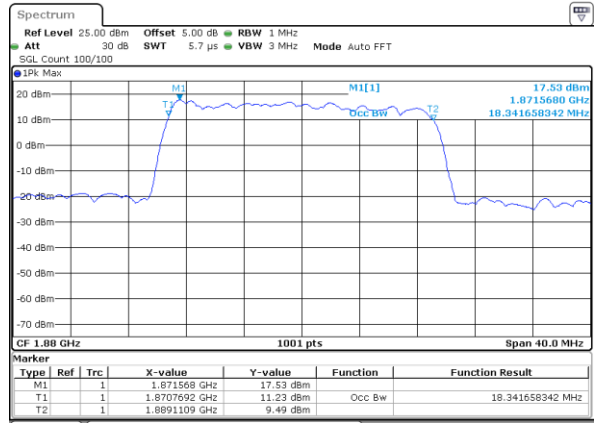

Date: 17 AUG 2017 21:51:44

Middle Channel / 15MHz / 16QAM

Date: 17 AUG 2017 21:51:23

Highest Channel / 15MHz / QPSK

Date: 17 AUG 2017 21:52:06

Highest Channel / 15MHz / 16QAM

Date: 17 AUG 2017 21:52:27

LTE Band 25

Lowest Channel / 20MHz / QPSK

Date: 17 AUG 2017 22:02:47

Lowest Channel / 20MHz / 16QAM

Date: 17 AUG 2017 22:03:08

Middle Channel / 20MHz / QPSK

Date: 17 AUG 2017 22:16:56

Middle Channel / 20MHz / 16QAM

Date: 17 AUG 2017 22:16:34

Highest Channel / 20MHz / QPSK

Date: 17 AUG 2017 22:17:17

Highest Channel / 20MHz / 16QAM

Date: 17 AUG 2017 22:17:38

LTE Band 26

Lowest Channel / 1.4MHz / QPSK

Lowest Channel / 1.4MHz / 16QAM

Middle Channel / 1.4MHz / QPSK

Middle Channel / 1.4MHz / 16QAM

Highest Channel / 1.4MHz / QPSK

Highest Channel / 1.4MHz / 16QAM

LTE Band 26

Lowest Channel / 3MHz / QPSK

Date: 18 AUG 2017 22:23:33

Lowest Channel / 3MHz / 16QAM

Date: 18 AUG 2017 22:25:44