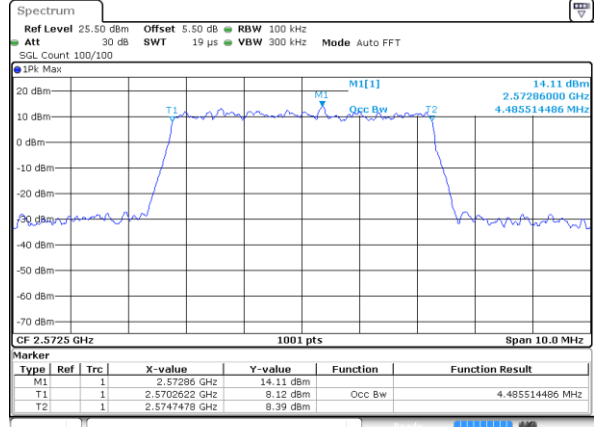

CH26765 / QPSK

Date: 18 AUG 2017 20:24:12

CH26765 / 16QAM

Date: 18 AUG 2017 20:24:35

LTE Band 38

Lowest Channel / 5MHz / QPSK

Date: 18 AUG 2017 14:20:02

Lowest Channel / 5MHz / 16QAM