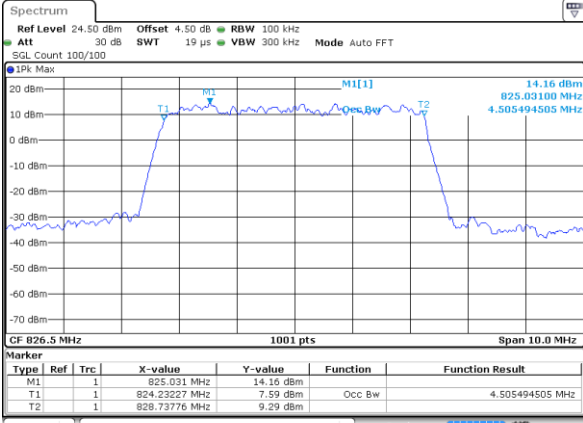

Middle Channel / 1.4MHz / 16QAM

Highest Channel / 1.4MHz / QPSK

Highest Channel / 1.4MHz / 16QAM

LTE Band 26

Lowest Channel / 3MHz / QPSK

Date: 18 AUG 2017 22:23:33

Lowest Channel / 3MHz / 16QAM

Date: 18 AUG 2017 22:25:44

Middle Channel / 3MHz / QPSK

Date: 18 AUG 2017 22:24:08

Middle Channel / 3MHz / 16QAM

Date: 18 AUG 2017 22:25:17

Highest Channel / 3MHz / QPSK

Date: 18 AUG 2017 22:24:33

Highest Channel / 3MHz / 16QAM

Date: 18 AUG 2017 22:24:56

LTE Band 26

Lowest Channel / 5MHz / QPSK

Date: 18 AUG 2017 23:04:41

Lowest Channel / 5MHz / 16QAM

Date: 18 AUG 2017 23:05:01

Middle Channel / 5MHz / QPSK

Date: 18 AUG 2017 23:06:30

Middle Channel / 5MHz / 16QAM