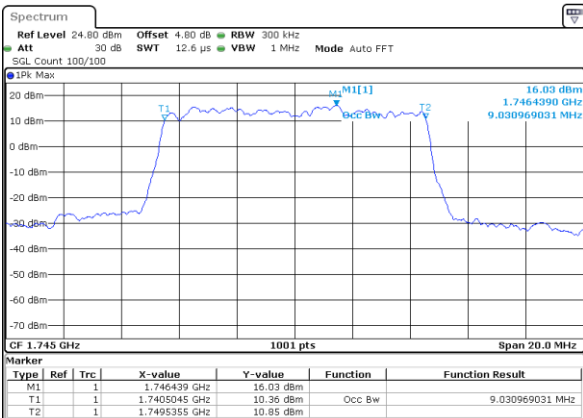

Middle Channel / 3MHz / 16QAM

Date: 21 AUG 2017 10:40:29

Highest Channel / 3MHz / QPSK

Date: 21 AUG 2017 10:42:50

Highest Channel / 3MHz / 16QAM

Date: 21 AUG 2017 10:43:14

LTE Band 66

Lowest Channel / 5MHz / QPSK

Date: 21 AUG 2017 11:02:44

Lowest Channel / 5MHz / 16QAM

Date: 21 AUG 2017 11:03:05

Middle Channel / 5MHz / QPSK

Date: 21 AUG 2017 11:12:17

Middle Channel / 5MHz / 16QAM

Date: 21 AUG 2017 11:12:40

Highest Channel / 5MHz / QPSK

Date: 21 AUG 2017 11:32:57

Highest Channel / 5MHz / 16QAM

Date: 21 AUG 2017 11:33:19

LTE Band 66

Lowest Channel / 10MHz / QPSK

Date: 21 AUG 2017 11:41:13

Lowest Channel / 10MHz / 16QAM

Date: 21 AUG 2017 11:41:34

Middle Channel / 10MHz / QPSK

Date: 21 AUG 2017 11:49:41

Middle Channel / 10MHz / 16QAM

Date: 21 AUG 2017 11:50:07

Highest Channel / 10MHz / QPSK

Date: 21 AUG 2017 11:54:28

Highest Channel / 10MHz / 16QAM

Date: 21 AUG 2017 11:54:50