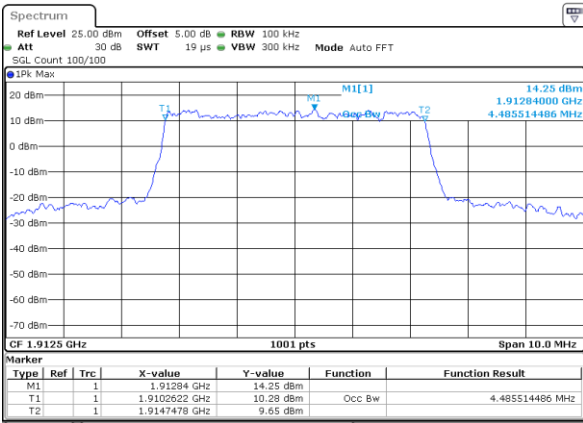

LTE Band 25

Lowest Channel / 5MHz / QPSK

Date: 17 AUG 2017 20:47:14

Lowest Channel / 5MHz / 16QAM

Date: 17 AUG 2017 20:47:35

Middle Channel / 5MHz / QPSK

Date: 17 AUG 2017 21:01:22

Middle Channel / 5MHz / 16QAM

Date: 17 AUG 2017 21:01:01

Highest Channel / 5MHz / QPSK

Date: 17 AUG 2017 21:01:43

Highest Channel / 5MHz / 16QAM

Date: 17 AUG 2017 21:02:04

LTE Band 25

Lowest Channel / 10MHz / QPSK

Date: 17 AUG 2017 21:12:23