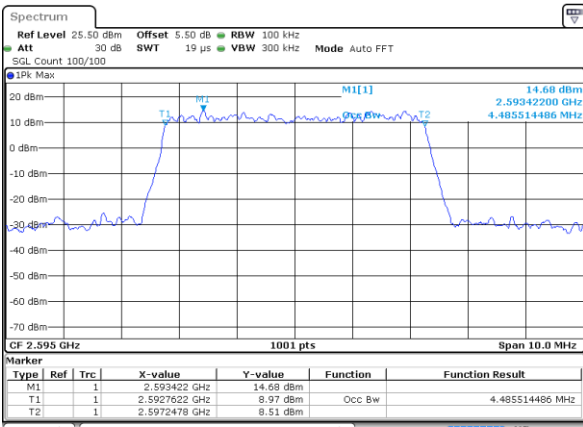

Middle Channel / 5MHz / QPSK

Date: 18 AUG 2017 14:20:45