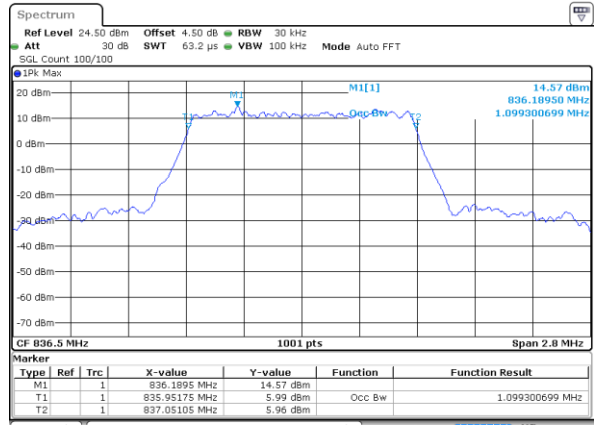

Highest Channel / 20MHz / QPSK

Date: 17 AUG 2017 22:17:17

Highest Channel / 20MHz / 16QAM

Date: 17 AUG 2017 22:17:38

LTE Band 26

Lowest Channel / 1.4MHz / QPSK

Lowest Channel / 1.4MHz / 16QAM

Middle Channel / 1.4MHz / QPSK

Middle Channel / 1.4MHz / 16QAM

Highest Channel / 1.4MHz / QPSK

Highest Channel / 1.4MHz / 16QAM

LTE Band 26

Lowest Channel / 3MHz / QPSK

Date: 18 AUG 2017 22:23:33

Lowest Channel / 3MHz / 16QAM

Date: 18 AUG 2017 22:25:44