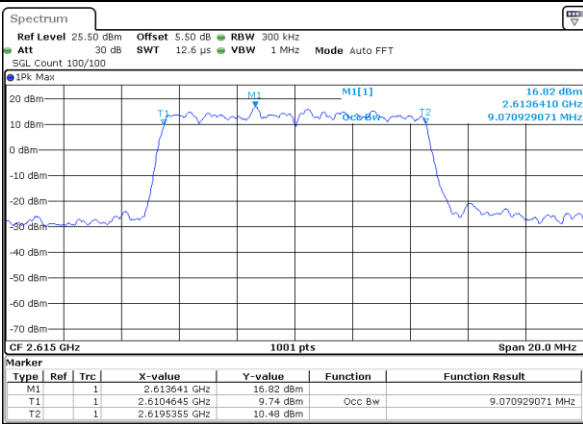

Date: 18 AUG 2017 14:21:39

LTE Band 38

Lowest Channel / 10MHz / QPSK

Date: 18 AUG 2017 14:22:11

Lowest Channel / 10MHz / 16QAM

Date: 18 AUG 2017 14:22:22

Middle Channel / 10MHz / QPSK

Date: 18 AUG 2017 14:22:54

Middle Channel / 10MHz / 16QAM

Date: 18 AUG 2017 14:23:04

Highest Channel / 10MHz / QPSK

Date: 18 AUG 2017 14:23:36

Highest Channel / 10MHz / 16QAM

Date: 18 AUG 2017 14:23:47

LTE Band 38

Lowest Channel / 15MHz / QPSK