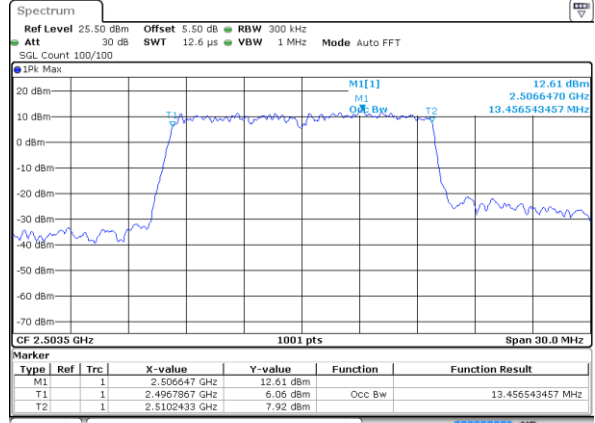

Highest Channel / 10MHz / 16QAM

Date: 19 AUG 2017 00:21:36

LTE Band 41

Lowest Channel / 15MHz / QPSK

Date: 19 AUG 2017 00:22:08

Lowest Channel / 15MHz / 16QAM

Date: 19 AUG 2017 00:22:19

Middle Channel / 15MHz / QPSK

Date: 19 AUG 2017 00:22:51

Middle Channel / 15MHz / 16QAM

Date: 19 AUG 2017 00:23:01

Highest Channel / 15MHz / QPSK

Date: 19 AUG 2017 00:23:33

Highest Channel / 15MHz / 16QAM

Date: 19 AUG 2017 00:23:44

LTE Band 41