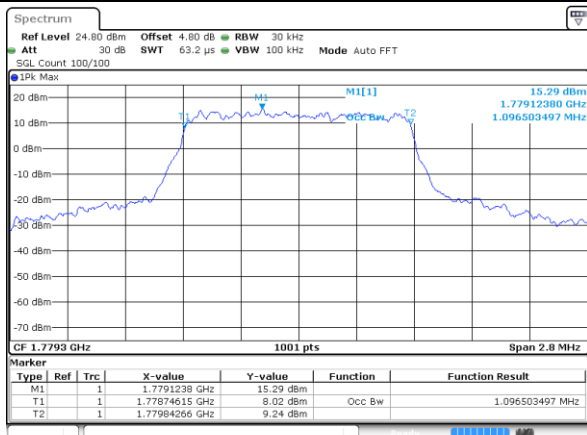

Highest Channel / 20MHz / QPSK

Date: 19 AUG 2017 00:25:41

Highest Channel / 20MHz / 16QAM

Date: 19 AUG 2017 00:25:51

LTE Band 66

Lowest Channel / 1.4MHz / QPSK

Date: 21 AUG 2017 09:59:06

Lowest Channel / 1.4MHz / 16QAM

Date: 21 AUG 2017 09:58:47

Middle Channel / 1.4MHz / QPSK

Date: 21 AUG 2017 09:36:58

Middle Channel / 1.4MHz / 16QAM

Date: 21 AUG 2017 09:37:25

Highest Channel / 1.4MHz / QPSK

Date: 21 AUG 2017 10:00:58

Highest Channel / 1.4MHz / 16QAM

Date: 21 AUG 2017 10:01:22

LTE Band 66

Lowest Channel / 3MHz / QPSK

Date: 21 AUG 2017 10:33:21

Lowest Channel / 3MHz / 16QAM

Date: 21 AUG 2017 10:33:00

Middle Channel / 3MHz / QPSK

Date: 21 AUG 2017 10:41:14