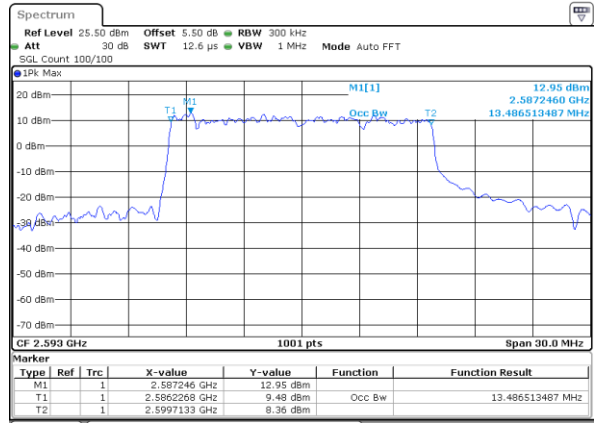

Lowest Channel / 10MHz / 16QAM

Date: 19 AUG 2017 00:20:11

Middle Channel / 10MHz / QPSK

Date: 19 AUG 2017 00:20:43

Middle Channel / 10MHz / 16QAM

Date: 19 AUG 2017 00:20:54

Highest Channel / 10MHz / QPSK

Date: 19 AUG 2017 00:21:26

Highest Channel / 10MHz / 16QAM

Date: 19 AUG 2017 00:21:36

LTE Band 41

Lowest Channel / 15MHz / QPSK

Date: 19 AUG 2017 00:22:08

Lowest Channel / 15MHz / 16QAM

Date: 19 AUG 2017 00:22:19

Middle Channel / 15MHz / QPSK

Date: 19 AUG 2017 00:22:51

Middle Channel / 15MHz / 16QAM

Date: 19 AUG 2017 00:23:01

Highest Channel / 15MHz / QPSK

Date: 19 AUG 2017 00:23:33

Highest Channel / 15MHz / 16QAM

Date: 19 AUG 2017 00:23:44

LTE Band 41