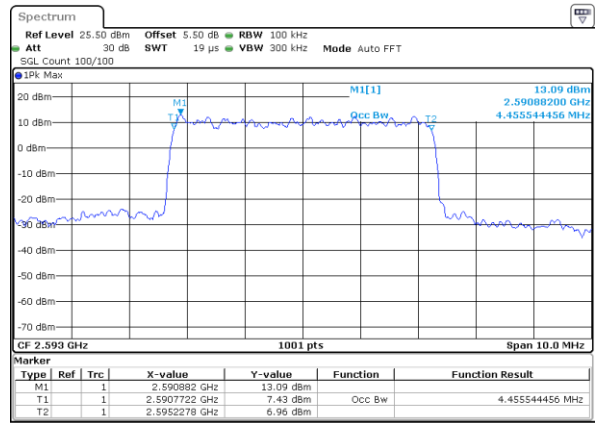

LTE Band 41

Lowest Channel / 5MHz / QPSK

Date: 19 AUG 2017 00:17:49

Lowest Channel / 5MHz / 16QAM

Date: 19 AUG 2017 00:18:01

Middle Channel / 5MHz / QPSK

Date: 19 AUG 2017 00:18:33

Middle Channel / 5MHz / 16QAM

Date: 19 AUG 2017 00:18:44

Highest Channel / 5MHz / QPSK

Date: 19 AUG 2017 00:19:17

Highest Channel / 5MHz / 16QAM

Date: 19 AUG 2017 00:19:28

LTE Band 41

Lowest Channel / 10MHz / QPSK

Date: 19 AUG 2017 00:20:01