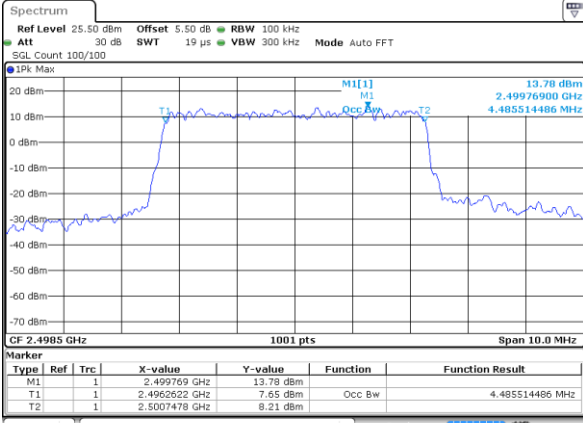

LTE Band 41

Lowest Channel / 5MHz / QPSK

Date: 19 AUG 2017 00:17:49