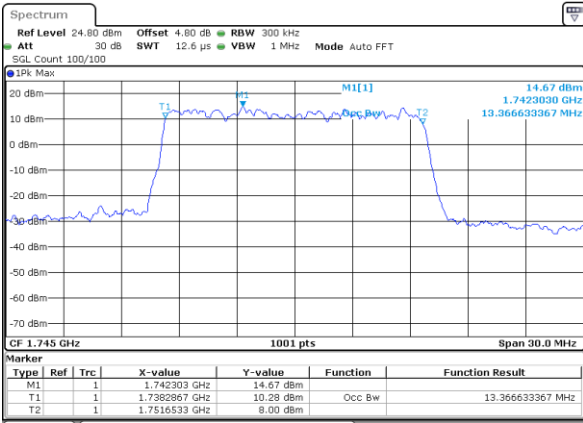

Date: 21 AUG 2017 11:32:57

Highest Channel / 5MHz / 16QAM

Date: 21 AUG 2017 11:33:19

LTE Band 66

Lowest Channel / 10MHz / QPSK

Date: 21 AUG 2017 11:41:13

Lowest Channel / 10MHz / 16QAM

Date: 21 AUG 2017 11:41:34

LTE Band 66

Lowest Channel / 15MHz / QPSK

Date: 21 AUG 2017 13:56:20

Lowest Channel / 15MHz / 16QAM

Date: 21 AUG 2017 13:56:43

Middle Channel / 15MHz / QPSK

Date: 21 AUG 2017 14:04:41

Middle Channel / 15MHz / 16QAM

Date: 21 AUG 2017 14:05:07

Highest Channel / 15MHz / QPSK

Date: 21 AUG 2017 14:09:01

Highest Channel / 15MHz / 16QAM

Date: 21 AUG 2017 14:09:29