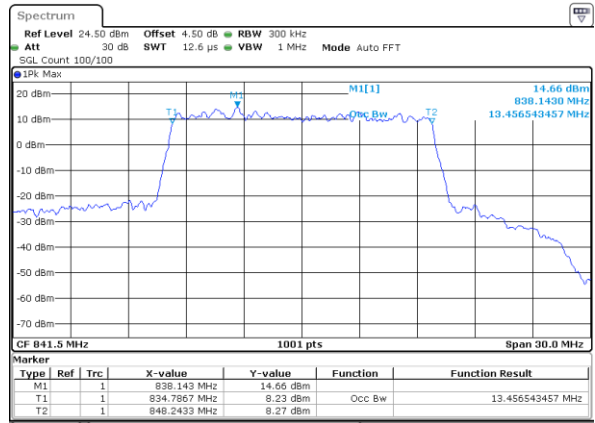

Highest Channel / 10MHz / 16QAM

Date: 18 AUG 2017 23:11:00

LTE Band 26

Lowest Channel / 15MHz / QPSK

Date: 18 AUG 2017 23:46:57

Lowest Channel / 15MHz / 16QAM

Date: 18 AUG 2017 23:47:19

Middle Channel / 15MHz / QPSK

Date: 18 AUG 2017 23:48:59

Middle Channel / 15MHz / 16QAM

Date: 18 AUG 2017 23:48:37

Highest Channel / 15MHz / QPSK

Date: 18 AUG 2017 23:49:22

Highest Channel / 15MHz / 16QAM

Date: 18 AUG 2017 23:49:47

LTE Band 26