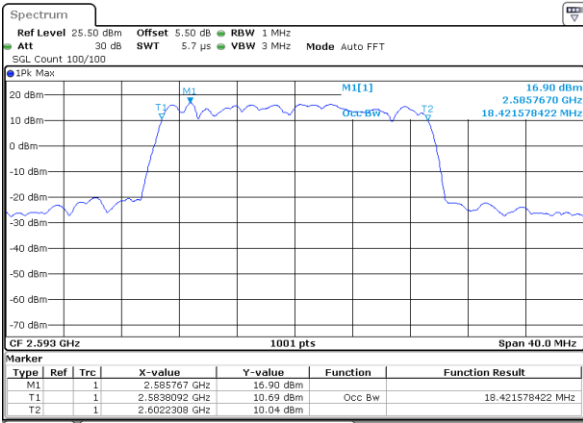

Date: 19 AUG 2017 00:22:51

Middle Channel / 15MHz / 16QAM

Date: 19 AUG 2017 00:23:01

Highest Channel / 15MHz / QPSK

Date: 19 AUG 2017 00:23:33

Highest Channel / 15MHz / 16QAM

Date: 19 AUG 2017 00:23:44

LTE Band 41

Lowest Channel / 20MHz / QPSK

Date: 19 AUG 2017 00:24:16

Lowest Channel / 20MHz / 16QAM

Date: 19 AUG 2017 00:24:26

Middle Channel / 20MHz / QPSK

Date: 19 AUG 2017 00:24:58

Middle Channel / 20MHz / 16QAM

Date: 19 AUG 2017 00:25:09

Highest Channel / 20MHz / QPSK

Date: 19 AUG 2017 00:25:41

Highest Channel / 20MHz / 16QAM

Date: 19 AUG 2017 00:25:51

LTE Band 66

Lowest Channel / 1.4MHz / QPSK

Date: 21 AUG 2017 09:59:06

Lowest Channel / 1.4MHz / 16QAM