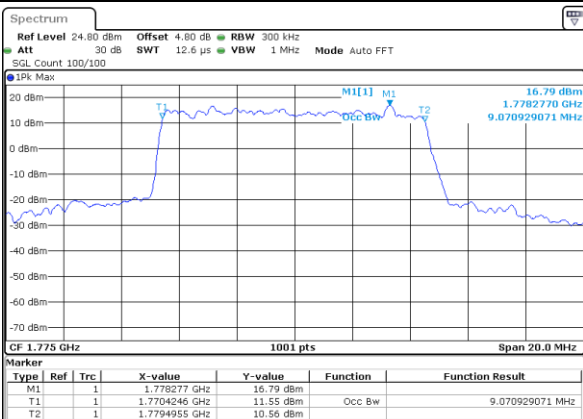

Date: 21 AUG 2017 11:32:57

Highest Channel / 5MHz / 16QAM

Date: 21 AUG 2017 11:33:19

LTE Band 66

Lowest Channel / 10MHz / QPSK

Date: 21 AUG 2017 11:41:13

Lowest Channel / 10MHz / 16QAM

Date: 21 AUG 2017 11:41:34

Middle Channel / 10MHz / QPSK

Date: 21 AUG 2017 11:49:41

Middle Channel / 10MHz / 16QAM

Date: 21 AUG 2017 11:50:07

Highest Channel / 10MHz / QPSK

Date: 21 AUG 2017 11:54:28

Highest Channel / 10MHz / 16QAM

Date: 21 AUG 2017 11:54:50

LTE Band 66

Lowest Channel / 15MHz / QPSK

Date: 21 AUG 2017 13:56:20

Lowest Channel / 15MHz / 16QAM

Date: 21 AUG 2017 13:56:43

Middle Channel / 15MHz / QPSK

Date: 21 AUG 2017 14:04:41

Middle Channel / 15MHz / 16QAM