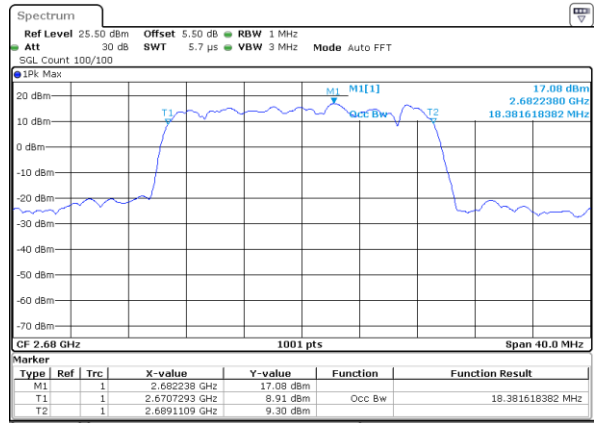

Date: 19 AUG 2017 00:22:51

Middle Channel / 15MHz / 16QAM

Date: 19 AUG 2017 00:23:01

Highest Channel / 15MHz / QPSK

Date: 19 AUG 2017 00:23:33

Highest Channel / 15MHz / 16QAM

Date: 19 AUG 2017 00:23:44

LTE Band 41

Lowest Channel / 20MHz / QPSK

Date: 19 AUG 2017 00:24:16

Lowest Channel / 20MHz / 16QAM

Date: 19 AUG 2017 00:24:26

Middle Channel / 20MHz / QPSK

Date: 19 AUG 2017 00:24:58

Middle Channel / 20MHz / 16QAM

Date: 19 AUG 2017 00:25:09

Highest Channel / 20MHz / QPSK

Date: 19 AUG 2017 00:25:41

Highest Channel / 20MHz / 16QAM

Date: 19 AUG 2017 00:25:51

LTE Band 66

Lowest Channel / 1.4MHz / QPSK

Date: 21 AUG 2017 09:59:06

Lowest Channel / 1.4MHz / 16QAM