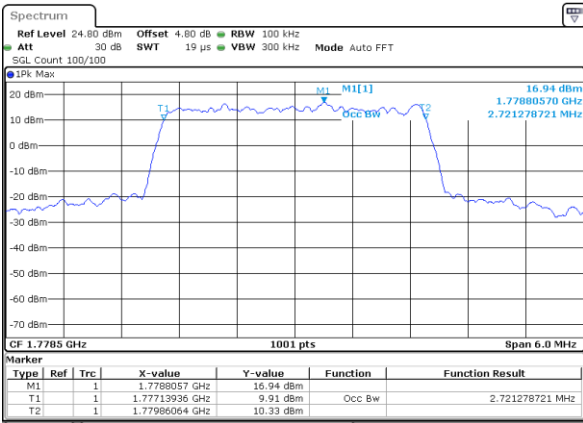

Highest Channel / 20MHz / QPSK

Date: 19 AUG 2017 00:25:41

Highest Channel / 20MHz / 16QAM

Date: 19 AUG 2017 00:25:51

LTE Band 66

Lowest Channel / 1.4MHz / QPSK

Date: 21 AUG 2017 09:59:06

Lowest Channel / 1.4MHz / 16QAM

Date: 21 AUG 2017 10:01:22

LTE Band 66

Lowest Channel / 3MHz / QPSK

Date: 21 AUG 2017 10:33:21

Lowest Channel / 3MHz / 16QAM

Date: 21 AUG 2017 10:33:00

Middle Channel / 3MHz / QPSK

Date: 21 AUG 2017 10:41:14

Middle Channel / 3MHz / 16QAM

Date: 21 AUG 2017 10:40:29

Highest Channel / 3MHz / QPSK

Date: 21 AUG 2017 10:42:50

Highest Channel / 3MHz / 16QAM

Date: 21 AUG 2017 10:43:14

LTE Band 66

Lowest Channel / 5MHz / QPSK