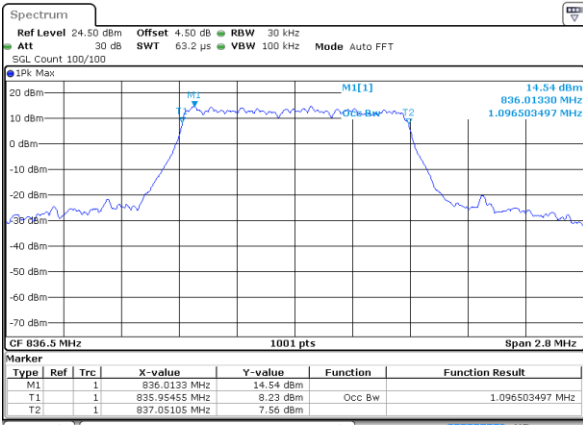

Highest Channel / 20MHz / QPSK

Date: 17 AUG 2017 22:17:17

Highest Channel / 20MHz / 16QAM

Date: 17 AUG 2017 22:17:38

LTE Band 26

Lowest Channel / 1.4MHz / QPSK

Lowest Channel / 1.4MHz / 16QAM

Middle Channel / 1.4MHz / QPSK

Middle Channel / 1.4MHz / 16QAM

Highest Channel / 1.4MHz / QPSK

Highest Channel / 1.4MHz / 16QAM

LTE Band 26

Lowest Channel / 3MHz / QPSK

Date: 18 AUG 2017 22:23:33

Lowest Channel / 3MHz / 16QAM

Date: 18 AUG 2017 22:25:44