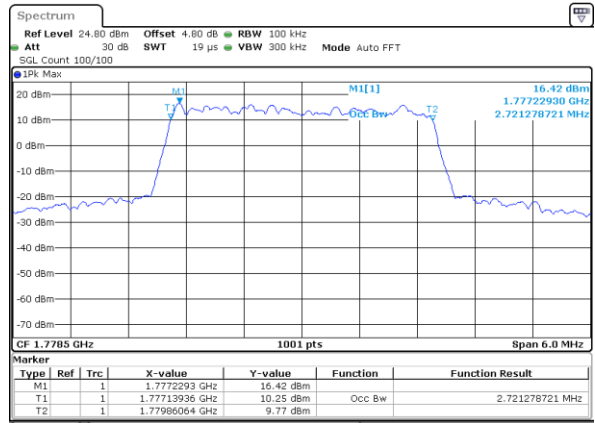

Date: 21 AUG 2017 10:01:22

LTE Band 66

Lowest Channel / 3MHz / QPSK

Date: 21 AUG 2017 10:33:21

Lowest Channel / 3MHz / 16QAM

Date: 21 AUG 2017 10:33:00

Middle Channel / 3MHz / QPSK

Date: 21 AUG 2017 10:41:14

Middle Channel / 3MHz / 16QAM

Date: 21 AUG 2017 10:40:29

Highest Channel / 3MHz / QPSK

Date: 21 AUG 2017 10:42:50

Highest Channel / 3MHz / 16QAM

Date: 21 AUG 2017 10:43:14

LTE Band 66

Lowest Channel / 5MHz / QPSK

Date: 21 AUG 2017 11:02:44

Lowest Channel / 5MHz / 16QAM

Date: 21 AUG 2017 11:03:05

Middle Channel / 5MHz / QPSK

Date: 21 AUG 2017 11:12:17

Middle Channel / 5MHz / 16QAM

Date: 21 AUG 2017 11:12:40

Highest Channel / 5MHz / QPSK

Date: 21 AUG 2017 11:32:57

Highest Channel / 5MHz / 16QAM

Date: 21 AUG 2017 11:33:19

LTE Band 66

Lowest Channel / 10MHz / QPSK

Date: 21 AUG 2017 11:41:13

Lowest Channel / 10MHz / 16QAM

Date: 21 AUG 2017 11:41:34