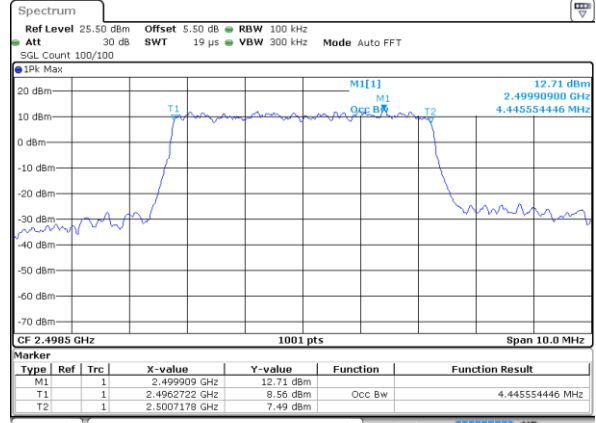

Lowest Channel / 5MHz / 16QAM

Date: 19 AUG 2017 00:18:01