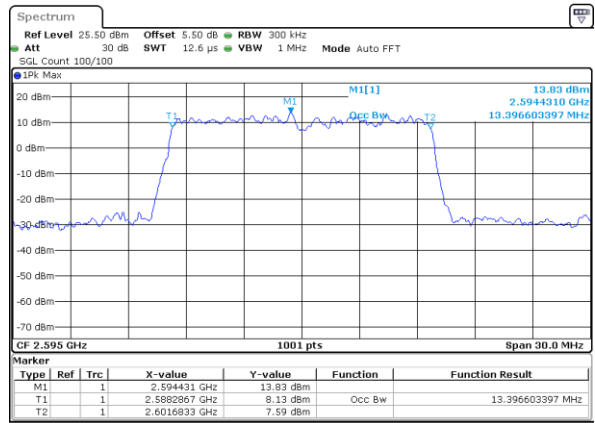

Middle Channel / 10MHz / 16QAM

Date: 18 AUG 2017 14:23:04

Highest Channel / 10MHz / QPSK

Date: 18 AUG 2017 14:23:36

Highest Channel / 10MHz / 16QAM

Date: 18 AUG 2017 14:23:47

LTE Band 38

Lowest Channel / 15MHz / QPSK

Date: 18 AUG 2017 14:24:19

Lowest Channel / 15MHz / 16QAM

Date: 18 AUG 2017 14:24:30

Middle Channel / 15MHz / QPSK

Date: 18 AUG 2017 14:25:02

Middle Channel / 15MHz / 16QAM

Date: 18 AUG 2017 14:25:13

Highest Channel / 15MHz / QPSK

Date: 18 AUG 2017 14:25:44

Highest Channel / 15MHz / 16QAM

Date: 18 AUG 2017 14:25:55

LTE Band 38

Lowest Channel / 20MHz / QPSK

Date: 18 AUG 2017 14:26:27

Lowest Channel / 20MHz / 16QAM

Date: 18 AUG 2017 14:26:38