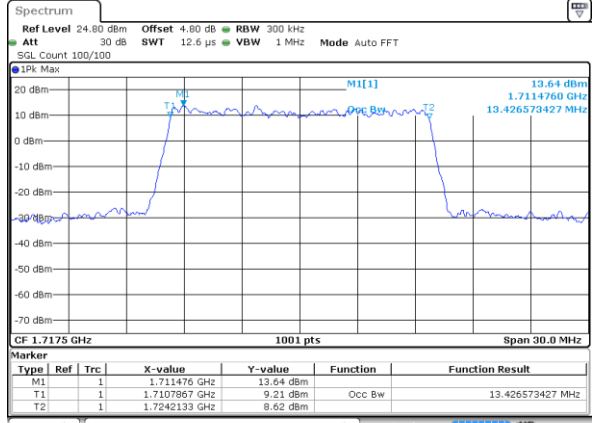

Date: 21 AUG 2017 11:32:57

Highest Channel / 5MHz / 16QAM

Date: 21 AUG 2017 11:33:19

LTE Band 66

Lowest Channel / 10MHz / QPSK

Date: 21 AUG 2017 11:41:13

Lowest Channel / 10MHz / 16QAM

Date: 21 AUG 2017 11:41:34

Middle Channel / 10MHz / QPSK

Date: 21 AUG 2017 11:49:41

Middle Channel / 10MHz / 16QAM

Date: 21 AUG 2017 11:50:07

Highest Channel / 10MHz / QPSK

Date: 21 AUG 2017 11:54:28

Highest Channel / 10MHz / 16QAM

Date: 21 AUG 2017 11:54:50

LTE Band 66

Lowest Channel / 15MHz / QPSK

Date: 21 AUG 2017 13:56:20

Lowest Channel / 15MHz / 16QAM

Date: 21 AUG 2017 13:56:43

Middle Channel / 15MHz / QPSK

Date: 21 AUG 2017 14:04:41

Middle Channel / 15MHz / 16QAM