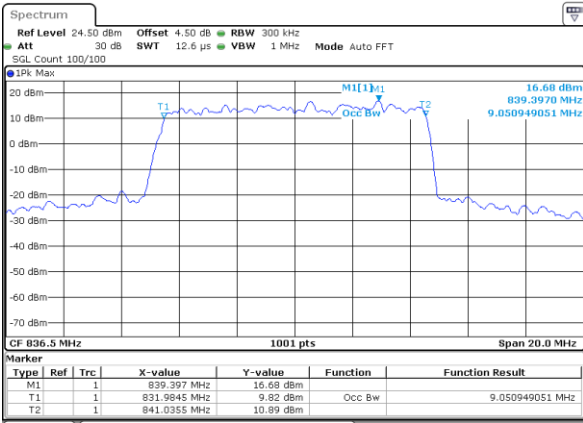

LTE Band 26

Lowest Channel / 5MHz / QPSK

Date: 18 AUG 2017 23:04:41

Lowest Channel / 5MHz / 16QAM

Date: 18 AUG 2017 23:05:01

Middle Channel / 5MHz / QPSK

Date: 18 AUG 2017 23:06:30

Middle Channel / 5MHz / 16QAM

Date: 18 AUG 2017 23:06:05

Highest Channel / 5MHz / QPSK

Date: 18 AUG 2017 23:06:53

Highest Channel / 5MHz / 16QAM

Date: 18 AUG 2017 23:07:21

LTE Band 26

Lowest Channel / 10MHz / QPSK

Date: 18 AUG 2017 23:08:11

Lowest Channel / 10MHz / 16QAM

Date: 18 AUG 2017 23:08:33

Middle Channel / 10MHz / QPSK

Date: 18 AUG 2017 23:09:57

Middle Channel / 10MHz / 16QAM

Date: 18 AUG 2017 23:09:37

Highest Channel / 10MHz / QPSK

Date: 18 AUG 2017 23:10:39

Highest Channel / 10MHz / 16QAM

Date: 18 AUG 2017 23:11:00

LTE Band 26

Lowest Channel / 15MHz / QPSK

Date: 18 AUG 2017 23:46:57

Lowest Channel / 15MHz / 16QAM

Date: 18 AUG 2017 23:47:19

Middle Channel / 15MHz / QPSK