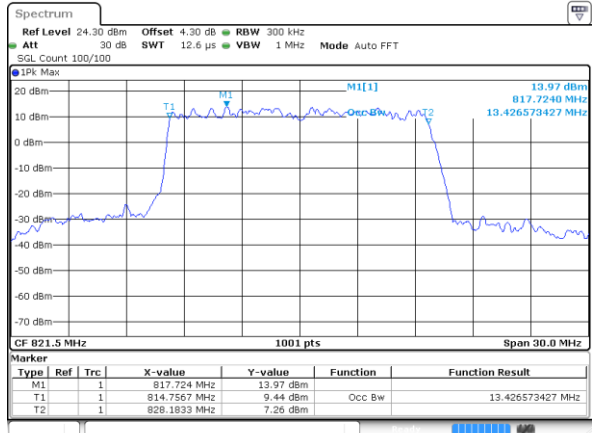

CH26765 / 16QAM

Date: 18 AUG 2017 20:24:35