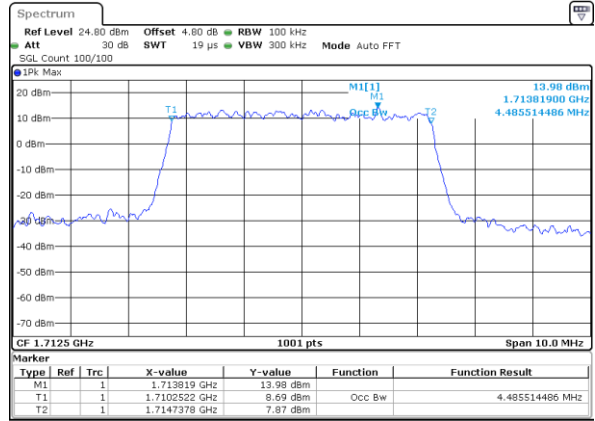

Date: 21 AUG 2017 10:01:22

LTE Band 66

Lowest Channel / 3MHz / QPSK

Date: 21 AUG 2017 10:33:21

Lowest Channel / 3MHz / 16QAM

Date: 21 AUG 2017 10:33:00

Middle Channel / 3MHz / QPSK

Date: 21 AUG 2017 10:41:14

Middle Channel / 3MHz / 16QAM

Date: 21 AUG 2017 10:40:29

Highest Channel / 3MHz / QPSK

Date: 21 AUG 2017 10:42:50

Highest Channel / 3MHz / 16QAM

Date: 21 AUG 2017 10:43:14

LTE Band 66

Lowest Channel / 5MHz / QPSK

Date: 21 AUG 2017 11:02:44

Lowest Channel / 5MHz / 16QAM

Date: 21 AUG 2017 11:03:05

Middle Channel / 5MHz / QPSK

Date: 21 AUG 2017 11:12:17

Middle Channel / 5MHz / 16QAM

Date: 21 AUG 2017 11:12:40

Highest Channel / 5MHz / QPSK