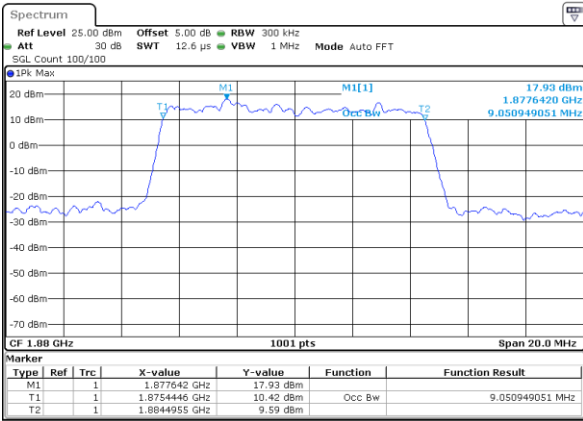

Date: 17 AUG 2017 21:01:01

Highest Channel / 5MHz / QPSK

Date: 17 AUG 2017 21:01:43

Highest Channel / 5MHz / 16QAM

Date: 17 AUG 2017 21:02:04

LTE Band 25

Lowest Channel / 10MHz / QPSK

Date: 17 AUG 2017 21:12:23

Lowest Channel / 10MHz / 16QAM

Date: 17 AUG 2017 21:12:44

Middle Channel / 10MHz / QPSK

Date: 17 AUG 2017 21:26:31

Middle Channel / 10MHz / 16QAM

Date: 17 AUG 2017 21:26:10

Highest Channel / 10MHz / QPSK

Date: 17 AUG 2017 21:26:52

Highest Channel / 10MHz / 16QAM

Date: 17 AUG 2017 21:27:14

LTE Band 25

Lowest Channel / 15MHz / QPSK

Date: 17 AUG 2017 21:37:34

Lowest Channel / 15MHz / 16QAM

Date: 17 AUG 2017 21:37:56

Middle Channel / 15MHz / QPSK