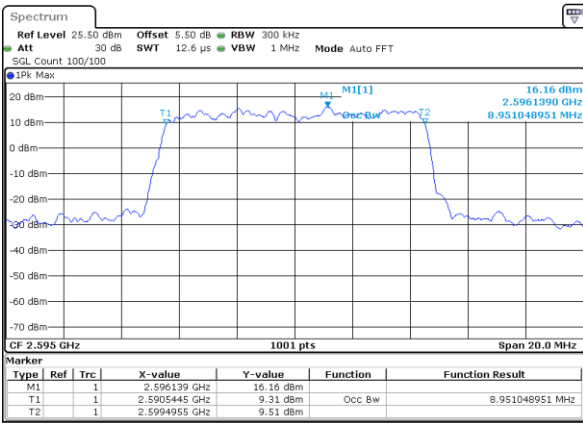

Date: 18 AUG 2017 14:21:39

LTE Band 38

Lowest Channel / 10MHz / QPSK

Date: 18 AUG 2017 14:22:11

Lowest Channel / 10MHz / 16QAM

Date: 18 AUG 2017 14:22:22

Middle Channel / 10MHz / QPSK

Date: 18 AUG 2017 14:22:54

Middle Channel / 10MHz / 16QAM

Date: 18 AUG 2017 14:23:04

Highest Channel / 10MHz / QPSK

Date: 18 AUG 2017 14:23:36

Highest Channel / 10MHz / 16QAM

Date: 18 AUG 2017 14:23:47

LTE Band 38

Lowest Channel / 15MHz / QPSK