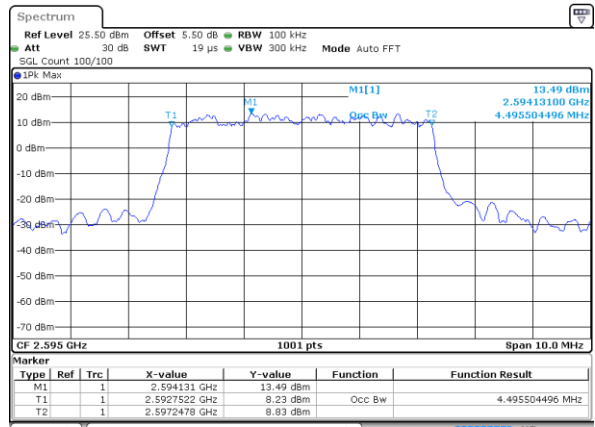

Middle Channel / 5MHz / 16QAM

Date: 18 AUG 2017 14:20:56