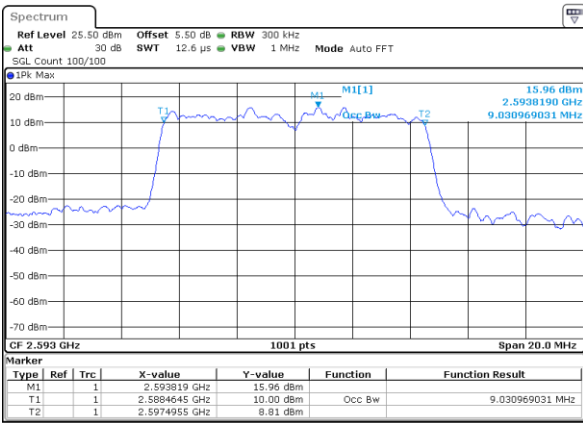

Date: 19 AUG 2017 00:18:44

Highest Channel / 5MHz / QPSK

Date: 19 AUG 2017 00:19:17

Highest Channel / 5MHz / 16QAM

Date: 19 AUG 2017 00:19:28

LTE Band 41

Lowest Channel / 10MHz / QPSK

Date: 19 AUG 2017 00:20:01

Lowest Channel / 10MHz / 16QAM

Date: 19 AUG 2017 00:20:11

Middle Channel / 10MHz / QPSK

Date: 19 AUG 2017 00:20:43

Middle Channel / 10MHz / 16QAM

Date: 19 AUG 2017 00:20:54

Highest Channel / 10MHz / QPSK

Date: 19 AUG 2017 00:21:26