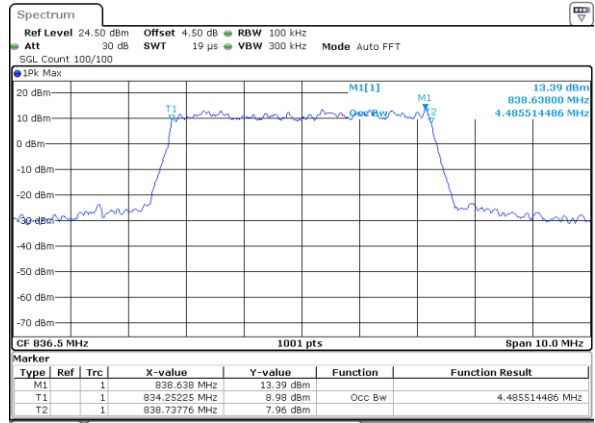

LTE Band 26

Lowest Channel / 5MHz / QPSK

Date: 18 AUG 2017 23:04:41

Lowest Channel / 5MHz / 16QAM

Date: 18 AUG 2017 23:05:01

Middle Channel / 5MHz / QPSK

Date: 18 AUG 2017 23:06:30

Middle Channel / 5MHz / 16QAM

Date: 18 AUG 2017 23:06:05

Highest Channel / 5MHz / QPSK

Date: 18 AUG 2017 23:06:53

Highest Channel / 5MHz / 16QAM

Date: 18 AUG 2017 23:07:21

LTE Band 26

Lowest Channel / 10MHz / QPSK

Date: 18 AUG 2017 23:08:11