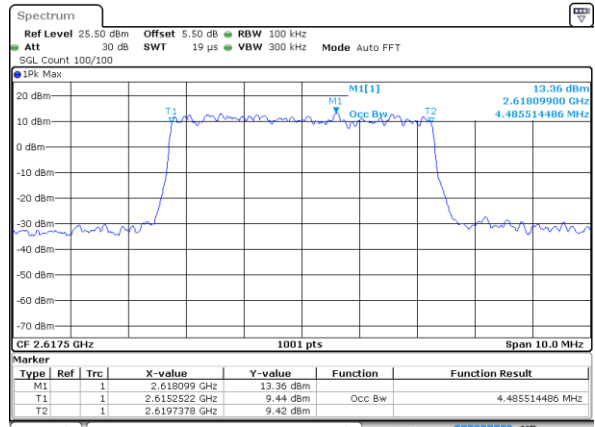

Date: 18 AUG 2017 14:20:13

Middle Channel / 5MHz / QPSK

Date: 18 AUG 2017 14:20:45

Middle Channel / 5MHz / 16QAM

Date: 18 AUG 2017 14:20:56

Highest Channel / 5MHz / QPSK

Date: 18 AUG 2017 14:21:28

Highest Channel / 5MHz / 16QAM

Date: 18 AUG 2017 14:21:39

LTE Band 38

Lowest Channel / 10MHz / QPSK

Date: 18 AUG 2017 14:22:11

Lowest Channel / 10MHz / 16QAM

Date: 18 AUG 2017 14:22:22

Middle Channel / 10MHz / QPSK

Date: 18 AUG 2017 14:22:54