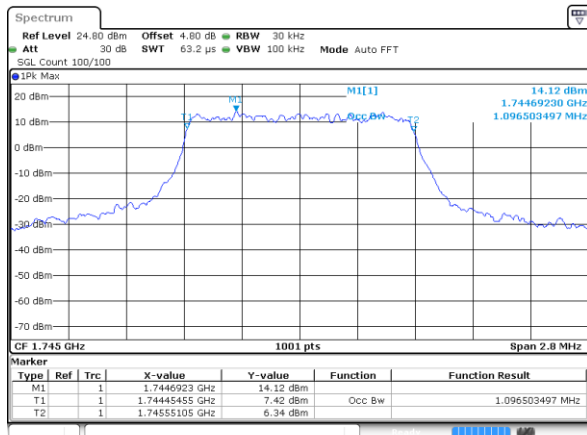

Highest Channel / 20MHz / QPSK

Date: 19 AUG 2017 00:25:41

Highest Channel / 20MHz / 16QAM

Date: 19 AUG 2017 00:25:51

LTE Band 66

Lowest Channel / 1.4MHz / QPSK

Date: 21 AUG 2017 09:59:06

Lowest Channel / 1.4MHz / 16QAM

Date: 21 AUG 2017 09:58:47

Middle Channel / 1.4MHz / QPSK

Date: 21 AUG 2017 09:36:58

Middle Channel / 1.4MHz / 16QAM

Date: 21 AUG 2017 09:37:25

Highest Channel / 1.4MHz / QPSK

Date: 21 AUG 2017 10:00:58

Highest Channel / 1.4MHz / 16QAM