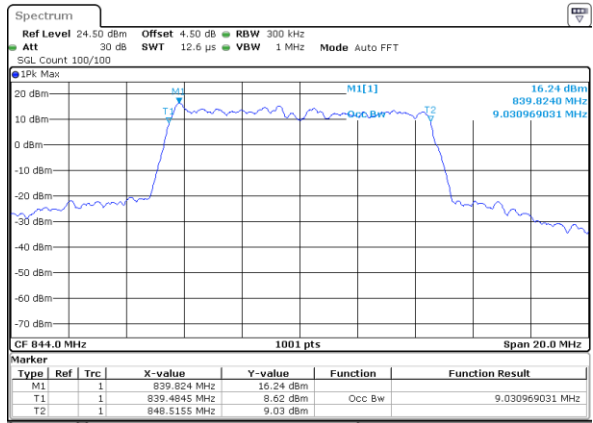

Date: 18 AUG 2017 23:06:05

Highest Channel / 5MHz / QPSK

Date: 18 AUG 2017 23:06:53

Highest Channel / 5MHz / 16QAM

Date: 18 AUG 2017 23:07:21

LTE Band 26

Lowest Channel / 10MHz / QPSK

Date: 18 AUG 2017 23:08:11

Lowest Channel / 10MHz / 16QAM

Date: 18 AUG 2017 23:08:33

Middle Channel / 10MHz / QPSK

Date: 18 AUG 2017 23:09:57

Middle Channel / 10MHz / 16QAM

Date: 18 AUG 2017 23:09:37

Highest Channel / 10MHz / QPSK

Date: 18 AUG 2017 23:10:39

Highest Channel / 10MHz / 16QAM

Date: 18 AUG 2017 23:11:00

LTE Band 26

Lowest Channel / 15MHz / QPSK

Date: 18 AUG 2017 23:46:57

Lowest Channel / 15MHz / 16QAM

Date: 18 AUG 2017 23:47:19

Middle Channel / 15MHz / QPSK

Date: 18 AUG 2017 23:48:59

Middle Channel / 15MHz / 16QAM

Date: 18 AUG 2017 23:48:37

Highest Channel / 15MHz / QPSK

Date: 18 AUG 2017 23:49:22

Highest Channel / 15MHz / 16QAM

Date: 18 AUG 2017 23:49:47

LTE Band 26