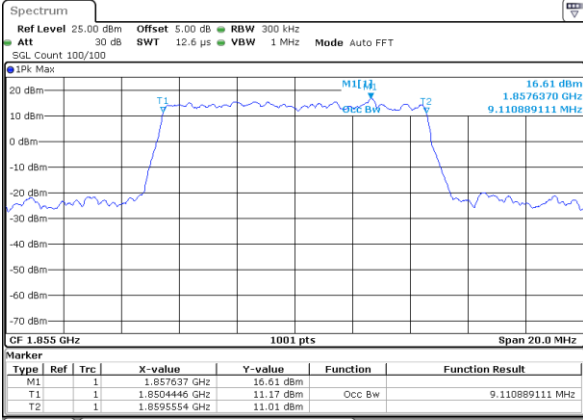

Date: 17 AUG 2017 21:01:01

Highest Channel / 5MHz / QPSK

Date: 17 AUG 2017 21:01:43

Highest Channel / 5MHz / 16QAM

Date: 17 AUG 2017 21:02:04

LTE Band 25

Lowest Channel / 10MHz / QPSK

Date: 17 AUG 2017 21:12:23