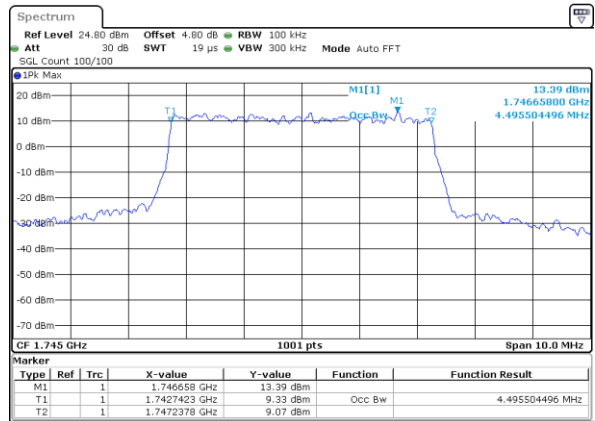

Middle Channel / 3MHz / 16QAM

Date: 21 AUG 2017 10:40:29

Highest Channel / 3MHz / QPSK

Date: 21 AUG 2017 10:42:50

Highest Channel / 3MHz / 16QAM

Date: 21 AUG 2017 10:43:14

LTE Band 66

Lowest Channel / 5MHz / QPSK

Date: 21 AUG 2017 11:02:44

Lowest Channel / 5MHz / 16QAM

Date: 21 AUG 2017 11:03:05

Middle Channel / 5MHz / QPSK

Date: 21 AUG 2017 11:12:17

Middle Channel / 5MHz / 16QAM

Date: 21 AUG 2017 11:12:40

Highest Channel / 5MHz / QPSK

Date: 21 AUG 2017 11:32:57

Highest Channel / 5MHz / 16QAM

Date: 21 AUG 2017 11:33:19

LTE Band 66

Lowest Channel / 10MHz / QPSK

Date: 21 AUG 2017 11:41:13

Lowest Channel / 10MHz / 16QAM

Date: 21 AUG 2017 11:41:34