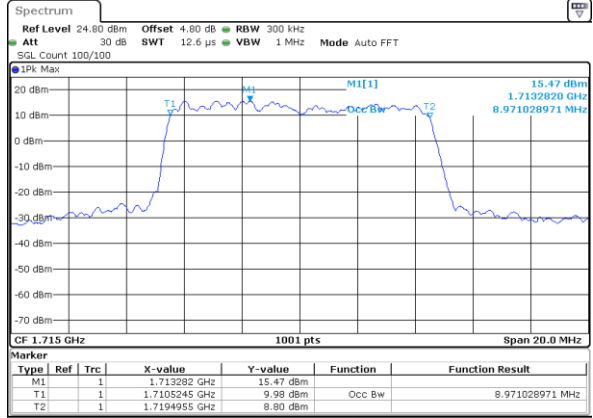

Date: 21 AUG 2017 11:32:57

Highest Channel / 5MHz / 16QAM

Date: 21 AUG 2017 11:33:19

LTE Band 66

Lowest Channel / 10MHz / QPSK

Date: 21 AUG 2017 11:41:13

Lowest Channel / 10MHz / 16QAM

Date: 21 AUG 2017 11:41:34