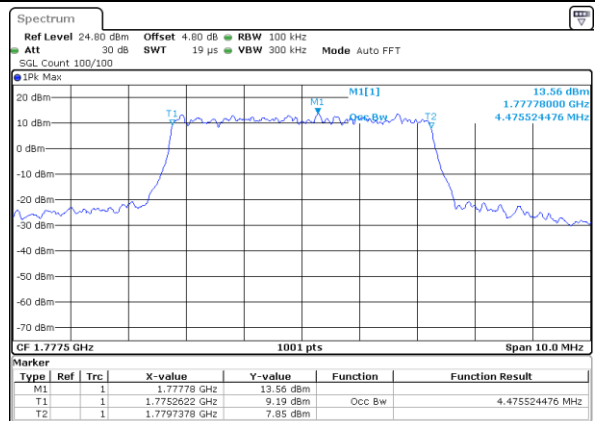

Middle Channel / 3MHz / 16QAM

Date: 21 AUG 2017 10:40:29

Highest Channel / 3MHz / QPSK

Date: 21 AUG 2017 10:42:50

Highest Channel / 3MHz / 16QAM

Date: 21 AUG 2017 10:43:14

LTE Band 66

Lowest Channel / 5MHz / QPSK

Date: 21 AUG 2017 11:02:44

Lowest Channel / 5MHz / 16QAM

Date: 21 AUG 2017 11:03:05

Middle Channel / 5MHz / QPSK

Date: 21 AUG 2017 11:12:17

Middle Channel / 5MHz / 16QAM

Date: 21 AUG 2017 11:12:40

Highest Channel / 5MHz / QPSK

Date: 21 AUG 2017 11:32:57

Highest Channel / 5MHz / 16QAM

Date: 21 AUG 2017 11:33:19

LTE Band 66

Lowest Channel / 10MHz / QPSK

Date: 21 AUG 2017 11:41:13

Lowest Channel / 10MHz / 16QAM

Date: 21 AUG 2017 11:41:34