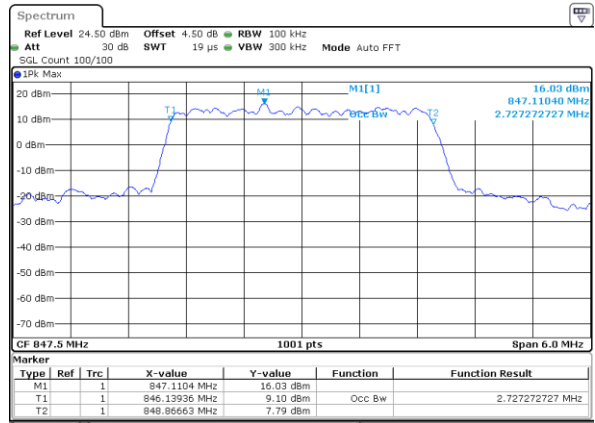

Middle Channel / 1.4MHz / 16QAM

Highest Channel / 1.4MHz / QPSK

Highest Channel / 1.4MHz / 16QAM

LTE Band 26

Lowest Channel / 3MHz / QPSK

Date: 18 AUG 2017 22:23:33

Lowest Channel / 3MHz / 16QAM

Date: 18 AUG 2017 22:25:44

Middle Channel / 3MHz / QPSK

Date: 18 AUG 2017 22:24:08

Middle Channel / 3MHz / 16QAM

Date: 18 AUG 2017 22:25:17

Highest Channel / 3MHz / QPSK

Date: 18 AUG 2017 22:24:33

Highest Channel / 3MHz / 16QAM

Date: 18 AUG 2017 22:24:56

LTE Band 26

Lowest Channel / 5MHz / QPSK

Date: 18 AUG 2017 23:04:41

Lowest Channel / 5MHz / 16QAM

Date: 18 AUG 2017 23:05:01

Middle Channel / 5MHz / QPSK

Date: 18 AUG 2017 23:06:30

Middle Channel / 5MHz / 16QAM