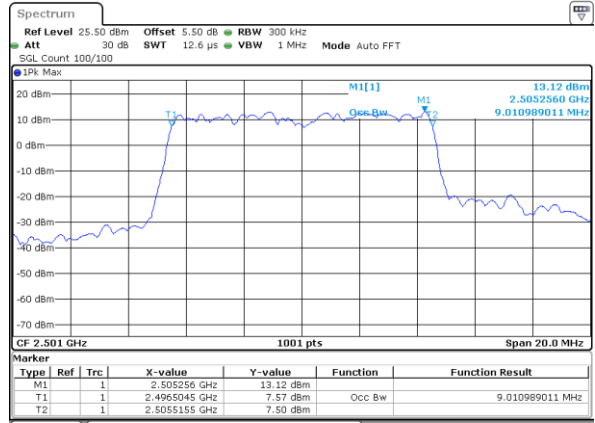

Date: 19 AUG 2017 00:18:44

Highest Channel / 5MHz / QPSK

Date: 19 AUG 2017 00:19:17

Highest Channel / 5MHz / 16QAM

Date: 19 AUG 2017 00:19:28

LTE Band 41

Lowest Channel / 10MHz / QPSK

Date: 19 AUG 2017 00:20:01

Lowest Channel / 10MHz / 16QAM

Date: 19 AUG 2017 00:20:11

Middle Channel / 10MHz / QPSK

Date: 19 AUG 2017 00:20:43

Middle Channel / 10MHz / 16QAM

Date: 19 AUG 2017 00:20:54

Highest Channel / 10MHz / QPSK

Date: 19 AUG 2017 00:21:26