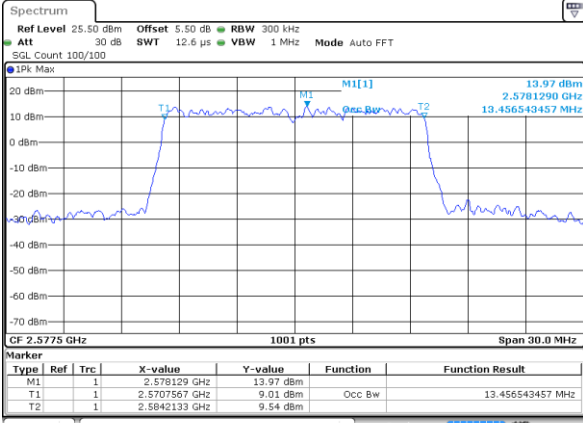

Date: 18 AUG 2017 14:21:39

LTE Band 38

Lowest Channel / 10MHz / QPSK

Date: 18 AUG 2017 14:22:11

Lowest Channel / 10MHz / 16QAM

Date: 18 AUG 2017 14:22:22

Middle Channel / 10MHz / QPSK

Date: 18 AUG 2017 14:22:54

Middle Channel / 10MHz / 16QAM

Date: 18 AUG 2017 14:23:04

Highest Channel / 10MHz / QPSK

Date: 18 AUG 2017 14:23:36

Highest Channel / 10MHz / 16QAM

Date: 18 AUG 2017 14:23:47

LTE Band 38

Lowest Channel / 15MHz / QPSK