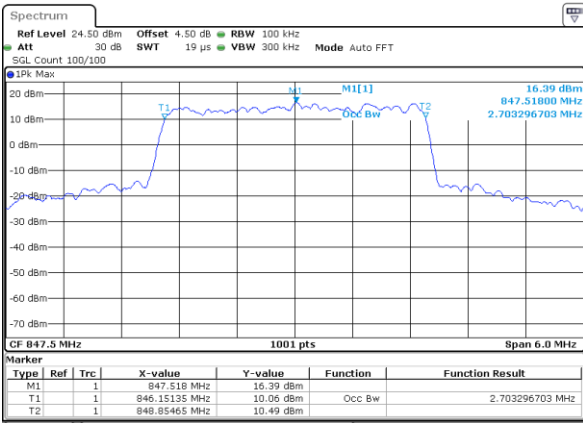

Middle Channel / 1.4MHz / 16QAM

Highest Channel / 1.4MHz / QPSK

Highest Channel / 1.4MHz / 16QAM

LTE Band 26

Lowest Channel / 3MHz / QPSK

Date: 18 AUG 2017 22:23:33

Lowest Channel / 3MHz / 16QAM

Date: 18 AUG 2017 22:25:44

Middle Channel / 3MHz / QPSK

Date: 18 AUG 2017 22:24:08

Middle Channel / 3MHz / 16QAM

Date: 18 AUG 2017 22:25:17

Highest Channel / 3MHz / QPSK

Date: 18 AUG 2017 22:24:33

Highest Channel / 3MHz / 16QAM

Date: 18 AUG 2017 22:24:56

LTE Band 26

Lowest Channel / 5MHz / QPSK

Date: 18 AUG 2017 23:04:41

Lowest Channel / 5MHz / 16QAM

Date: 18 AUG 2017 23:05:01

Middle Channel / 5MHz / QPSK

Date: 18 AUG 2017 23:06:30

Middle Channel / 5MHz / 16QAM

Date: 18 AUG 2017 23:06:05

Highest Channel / 5MHz / QPSK

Date: 18 AUG 2017 23:06:53

Highest Channel / 5MHz / 16QAM

Date: 18 AUG 2017 23:07:21

LTE Band 26

Lowest Channel / 10MHz / QPSK

Date: 18 AUG 2017 23:08:11