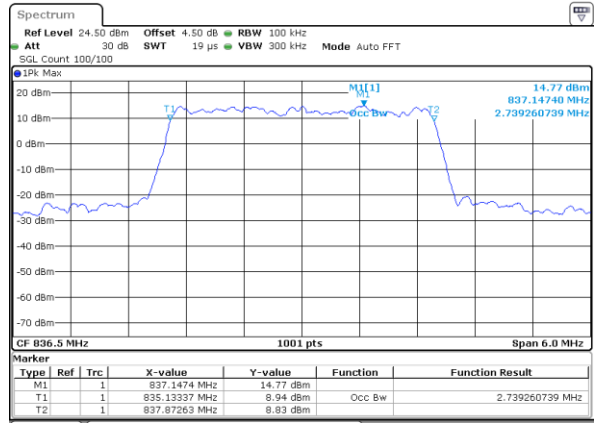

Middle Channel / 3MHz / 16QAM

Date: 18 AUG 2017 22:25:17