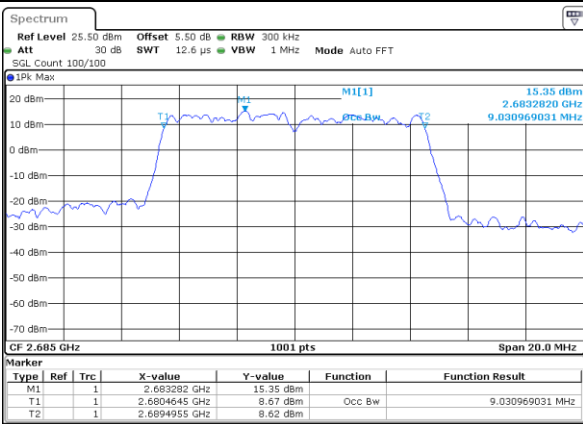

Date: 19 AUG 2017 00:18:44

Highest Channel / 5MHz / QPSK

Date: 19 AUG 2017 00:19:17

Highest Channel / 5MHz / 16QAM

Date: 19 AUG 2017 00:19:28

LTE Band 41

Lowest Channel / 10MHz / QPSK

Date: 19 AUG 2017 00:20:01

Lowest Channel / 10MHz / 16QAM

Date: 19 AUG 2017 00:20:11

Middle Channel / 10MHz / QPSK

Date: 19 AUG 2017 00:20:43

Middle Channel / 10MHz / 16QAM

Date: 19 AUG 2017 00:20:54

Highest Channel / 10MHz / QPSK

Date: 19 AUG 2017 00:21:26