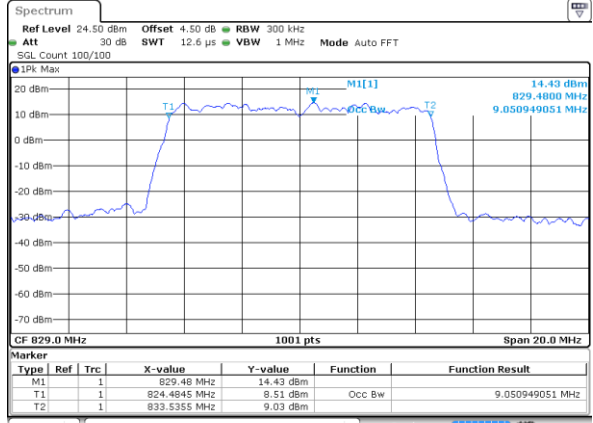

Lowest Channel / 10MHz / 16QAM

Date: 18 AUG 2017 23:08:33