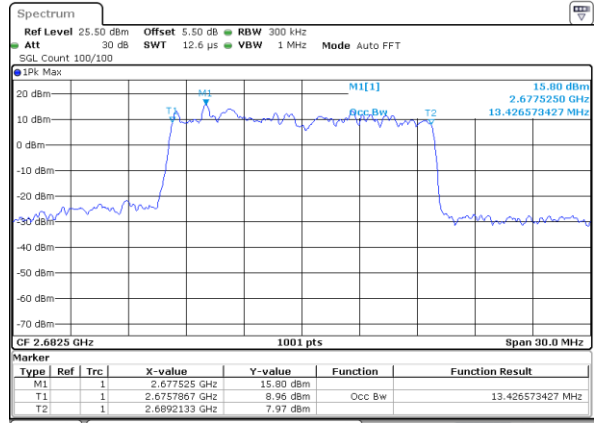

Highest Channel / 10MHz / 16QAM

Date: 19 AUG 2017 00:21:36

LTE Band 41

Lowest Channel / 15MHz / QPSK

Date: 19 AUG 2017 00:22:08

Lowest Channel / 15MHz / 16QAM

Date: 19 AUG 2017 00:22:19

Middle Channel / 15MHz / QPSK

Date: 19 AUG 2017 00:22:51

Middle Channel / 15MHz / 16QAM

Date: 19 AUG 2017 00:23:01

Highest Channel / 15MHz / QPSK

Date: 19 AUG 2017 00:23:33

Highest Channel / 15MHz / 16QAM

Date: 19 AUG 2017 00:23:44

LTE Band 41

Highest Channel / 20MHz / QPSK

Date: 19 AUG 2017 00:25:41

Highest Channel / 20MHz / 16QAM

Date: 19 AUG 2017 00:25:51

LTE Band 66

Lowest Channel / 1.4MHz / QPSK

Date: 21 AUG 2017 09:59:06

Lowest Channel / 1.4MHz / 16QAM