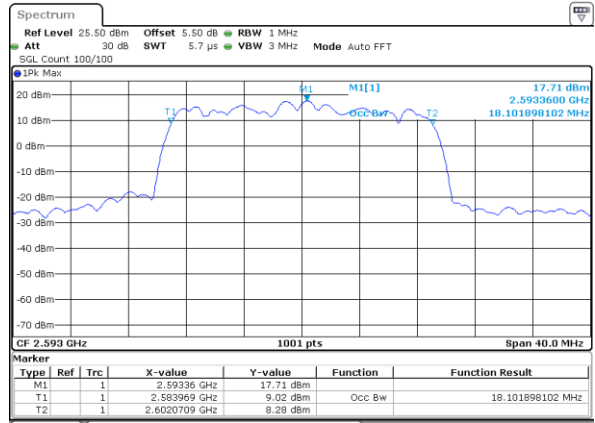

Date: 19 AUG 2017 00:22:51

Middle Channel / 15MHz / 16QAM

Date: 19 AUG 2017 00:23:01

Highest Channel / 15MHz / QPSK

Date: 19 AUG 2017 00:23:33

Highest Channel / 15MHz / 16QAM

Date: 19 AUG 2017 00:23:44

LTE Band 41

Lowest Channel / 20MHz / QPSK

Date: 19 AUG 2017 00:24:16

Lowest Channel / 20MHz / 16QAM

Date: 19 AUG 2017 00:24:26

Middle Channel / 20MHz / QPSK

Date: 19 AUG 2017 00:24:58

Middle Channel / 20MHz / 16QAM

Date: 19 AUG 2017 00:25:09

Highest Channel / 20MHz / QPSK

Date: 19 AUG 2017 00:25:41

Highest Channel / 20MHz / 16QAM

Date: 19 AUG 2017 00:25:51

LTE Band 66

Lowest Channel / 1.4MHz / QPSK

Date: 21 AUG 2017 09:59:06

Lowest Channel / 1.4MHz / 16QAM