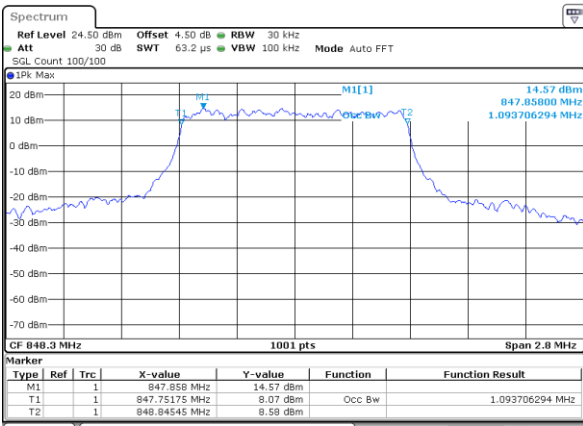

Highest Channel / 20MHz / QPSK

Date: 17 AUG 2017 22:17:17

Highest Channel / 20MHz / 16QAM

Date: 17 AUG 2017 22:17:38

LTE Band 26

Lowest Channel / 1.4MHz / QPSK

Lowest Channel / 1.4MHz / 16QAM

Middle Channel / 1.4MHz / QPSK

Middle Channel / 1.4MHz / 16QAM

Highest Channel / 1.4MHz / QPSK

Highest Channel / 1.4MHz / 16QAM

LTE Band 26

Lowest Channel / 3MHz / QPSK

Date: 18 AUG 2017 22:23:33

Lowest Channel / 3MHz / 16QAM

Date: 18 AUG 2017 22:25:44