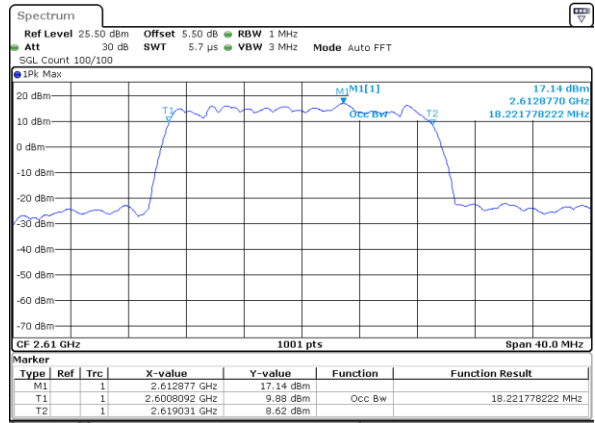

Date: 18 AUG 2017 14:25:44

Highest Channel / 15MHz / 16QAM

Date: 18 AUG 2017 14:25:55

LTE Band 38

Lowest Channel / 20MHz / QPSK

Date: 18 AUG 2017 14:26:27

Lowest Channel / 20MHz / 16QAM

Date: 18 AUG 2017 14:26:38

Middle Channel / 20MHz / QPSK

Date: 18 AUG 2017 14:27:10

Middle Channel / 20MHz / 16QAM

Date: 18 AUG 2017 14:27:20

Highest Channel / 20MHz / QPSK

Date: 18 AUG 2017 14:27:52

Highest Channel / 20MHz / 16QAM

Date: 18 AUG 2017 14:28:03