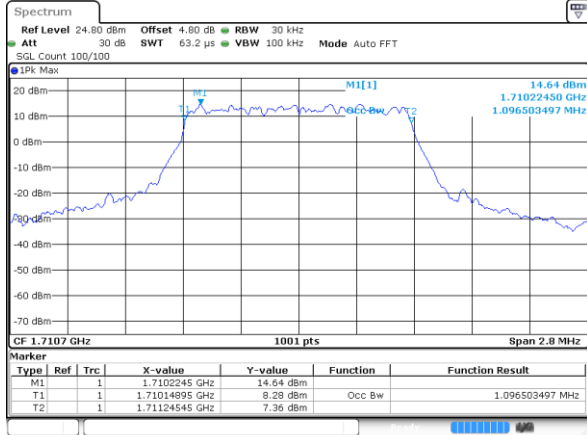

Highest Channel / 20MHz / QPSK

Date: 19 AUG 2017 00:25:41

Highest Channel / 20MHz / 16QAM

Date: 19 AUG 2017 00:25:51

LTE Band 66

Lowest Channel / 1.4MHz / QPSK

Date: 21 AUG 2017 09:59:06

Lowest Channel / 1.4MHz / 16QAM

Date: 21 AUG 2017 09:58:47

Middle Channel / 1.4MHz / QPSK

Date: 21 AUG 2017 09:36:58

Middle Channel / 1.4MHz / 16QAM

Date: 21 AUG 2017 09:37:25

Highest Channel / 1.4MHz / QPSK

Date: 21 AUG 2017 10:00:58

Highest Channel / 1.4MHz / 16QAM