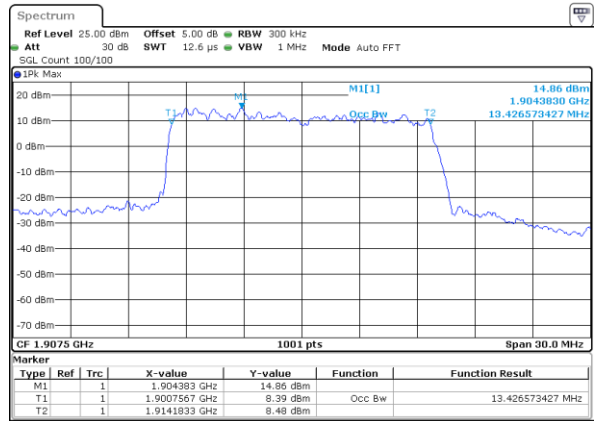

Highest Channel / 10MHz / 16QAM

Date: 17 AUG 2017 21:27:14

LTE Band 25

Lowest Channel / 15MHz / QPSK

Date: 17 AUG 2017 21:37:34

Lowest Channel / 15MHz / 16QAM

Date: 17 AUG 2017 21:37:56

Middle Channel / 15MHz / QPSK

Date: 17 AUG 2017 21:51:44

Middle Channel / 15MHz / 16QAM

Date: 17 AUG 2017 21:51:23

Highest Channel / 15MHz / QPSK

Date: 17 AUG 2017 21:52:06

Highest Channel / 15MHz / 16QAM

Date: 17 AUG 2017 21:52:27

LTE Band 25

Highest Channel / 20MHz / QPSK

Date: 17 AUG 2017 22:17:17

Highest Channel / 20MHz / 16QAM

Date: 17 AUG 2017 22:17:38

LTE Band 26

Lowest Channel / 1.4MHz / QPSK

Lowest Channel / 1.4MHz / 16QAM

Middle Channel / 1.4MHz / QPSK