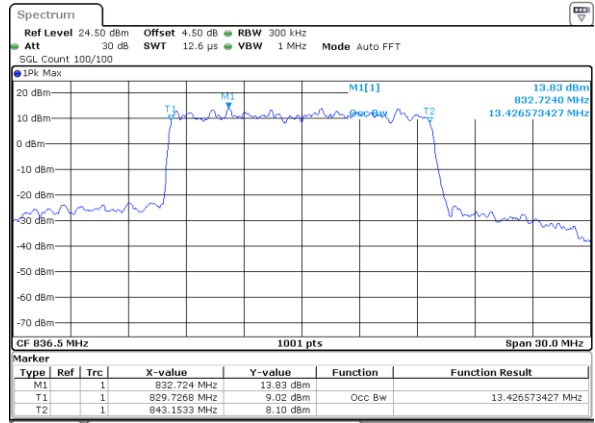

Highest Channel / 10MHz / 16QAM

Date: 18 AUG 2017 23:11:00

LTE Band 26

Lowest Channel / 15MHz / QPSK

Date: 18 AUG 2017 23:46:57

Lowest Channel / 15MHz / 16QAM

Date: 18 AUG 2017 23:47:19

Middle Channel / 15MHz / QPSK

Date: 18 AUG 2017 23:48:59

Middle Channel / 15MHz / 16QAM

Date: 18 AUG 2017 23:48:37

Highest Channel / 15MHz / QPSK

Date: 18 AUG 2017 23:49:22

Highest Channel / 15MHz / 16QAM

Date: 18 AUG 2017 23:49:47

LTE Band 26