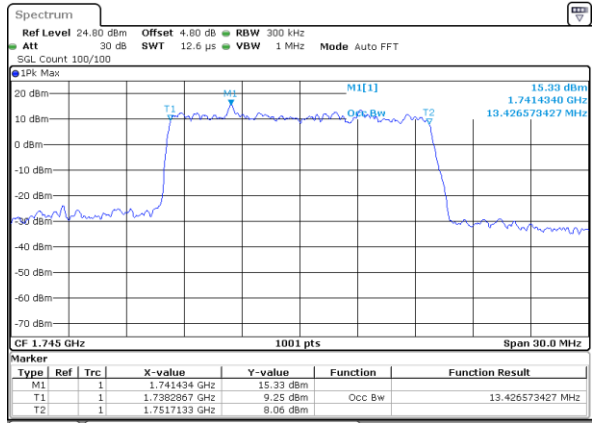

Date: 21 AUG 2017 11:32:57

Highest Channel / 5MHz / 16QAM

Date: 21 AUG 2017 11:33:19

LTE Band 66

Lowest Channel / 10MHz / QPSK

Date: 21 AUG 2017 11:41:13

Lowest Channel / 10MHz / 16QAM

Date: 21 AUG 2017 11:41:34

Middle Channel / 10MHz / QPSK

Date: 21 AUG 2017 11:49:41

Middle Channel / 10MHz / 16QAM

Date: 21 AUG 2017 11:50:07

Highest Channel / 10MHz / QPSK

Date: 21 AUG 2017 11:54:28

Highest Channel / 10MHz / 16QAM

Date: 21 AUG 2017 11:54:50

LTE Band 66

Lowest Channel / 15MHz / QPSK

Date: 21 AUG 2017 13:56:20

Lowest Channel / 15MHz / 16QAM

Date: 21 AUG 2017 13:56:43

Middle Channel / 15MHz / QPSK

Date: 21 AUG 2017 14:04:41

Middle Channel / 15MHz / 16QAM

Date: 21 AUG 2017 14:05:07

Highest Channel / 15MHz / QPSK

Date: 21 AUG 2017 14:09:01

Highest Channel / 15MHz / 16QAM

Date: 21 AUG 2017 14:09:29