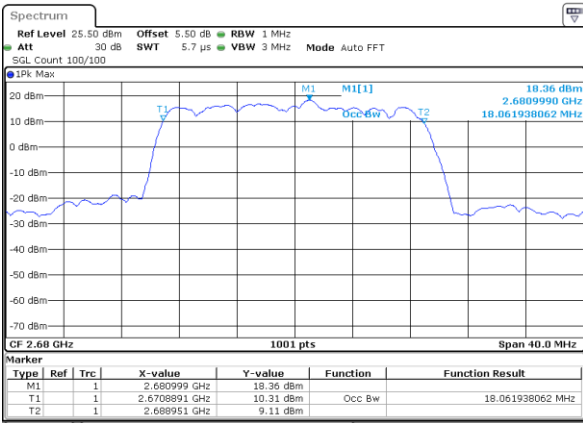

Date: 19 AUG 2017 00:22:51

Middle Channel / 15MHz / 16QAM

Date: 19 AUG 2017 00:23:01

Highest Channel / 15MHz / QPSK

Date: 19 AUG 2017 00:23:33

Highest Channel / 15MHz / 16QAM

Date: 19 AUG 2017 00:23:44

LTE Band 41

Lowest Channel / 20MHz / QPSK

Date: 19 AUG 2017 00:24:16

Lowest Channel / 20MHz / 16QAM

Date: 19 AUG 2017 00:24:26

Middle Channel / 20MHz / QPSK

Date: 19 AUG 2017 00:24:58

Middle Channel / 20MHz / 16QAM

Date: 19 AUG 2017 00:25:09

Highest Channel / 20MHz / QPSK

Date: 19 AUG 2017 00:25:41

Highest Channel / 20MHz / 16QAM

Date: 19 AUG 2017 00:25:51

LTE Band 66

Lowest Channel / 1.4MHz / QPSK

Date: 21 AUG 2017 09:59:06

Lowest Channel / 1.4MHz / 16QAM