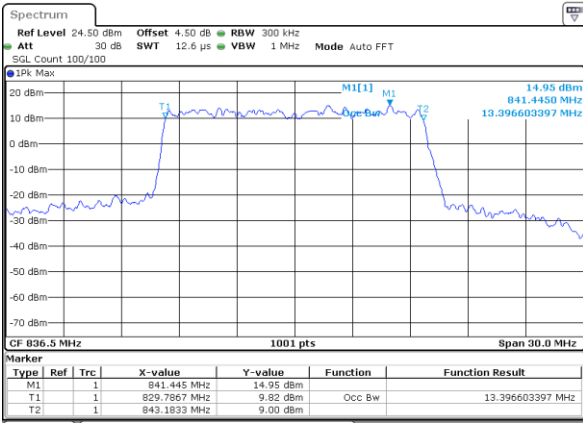

Highest Channel / 10MHz / 16QAM

Date: 18 AUG 2017 23:11:00

LTE Band 26

Lowest Channel / 15MHz / QPSK

Date: 18 AUG 2017 23:46:57

Lowest Channel / 15MHz / 16QAM

Date: 18 AUG 2017 23:47:19

Middle Channel / 15MHz / QPSK

Date: 18 AUG 2017 23:48:59

Middle Channel / 15MHz / 16QAM

Date: 18 AUG 2017 23:48:37

Highest Channel / 15MHz / QPSK

Date: 18 AUG 2017 23:49:22

Highest Channel / 15MHz / 16QAM

Date: 18 AUG 2017 23:49:47

LTE Band 26