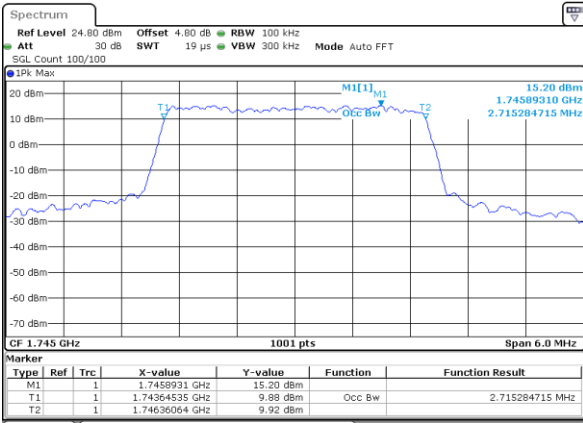

Highest Channel / 20MHz / QPSK

Date: 19 AUG 2017 00:25:41

Highest Channel / 20MHz / 16QAM

Date: 19 AUG 2017 00:25:51

LTE Band 66

Lowest Channel / 1.4MHz / QPSK

Date: 21 AUG 2017 09:59:06

Lowest Channel / 1.4MHz / 16QAM

Date: 21 AUG 2017 09:58:47

Middle Channel / 1.4MHz / QPSK

Date: 21 AUG 2017 09:36:58

Middle Channel / 1.4MHz / 16QAM

Date: 21 AUG 2017 09:37:25

Highest Channel / 1.4MHz / QPSK

Date: 21 AUG 2017 10:00:58

Highest Channel / 1.4MHz / 16QAM

Date: 21 AUG 2017 10:01:22

LTE Band 66

Lowest Channel / 3MHz / QPSK

Date: 21 AUG 2017 10:33:21

Lowest Channel / 3MHz / 16QAM

Date: 21 AUG 2017 10:33:00

Middle Channel / 3MHz / QPSK

Date: 21 AUG 2017 10:41:14

Middle Channel / 3MHz / 16QAM

Date: 21 AUG 2017 10:40:29

Highest Channel / 3MHz / QPSK

Date: 21 AUG 2017 10:42:50

Highest Channel / 3MHz / 16QAM

Date: 21 AUG 2017 10:43:14

LTE Band 66

Lowest Channel / 5MHz / QPSK