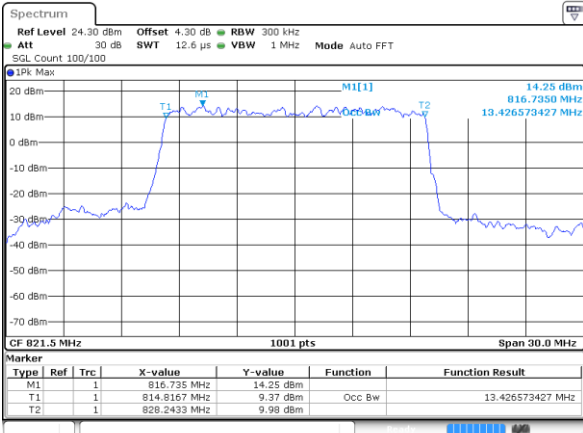

LTE Band 26

CH26765 / QPSK

Date: 18 AUG 2017 20:24:12