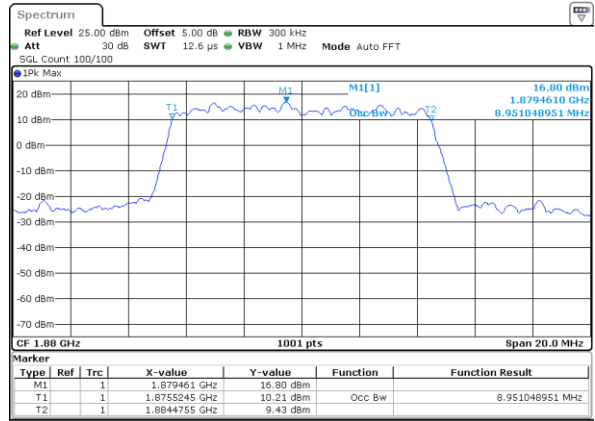

Date: 17 AUG 2017 21:01:01

Highest Channel / 5MHz / QPSK

Date: 17 AUG 2017 21:01:43

Highest Channel / 5MHz / 16QAM

Date: 17 AUG 2017 21:02:04

LTE Band 25

Lowest Channel / 10MHz / QPSK

Date: 17 AUG 2017 21:12:23

Lowest Channel / 10MHz / 16QAM

Date: 17 AUG 2017 21:12:44

Middle Channel / 10MHz / QPSK

Date: 17 AUG 2017 21:26:31

Middle Channel / 10MHz / 16QAM

Date: 17 AUG 2017 21:26:10

Highest Channel / 10MHz / QPSK

Date: 17 AUG 2017 21:26:52

Highest Channel / 10MHz / 16QAM

Date: 17 AUG 2017 21:27:14

LTE Band 25

Lowest Channel / 15MHz / QPSK

Date: 17 AUG 2017 21:37:34

Lowest Channel / 15MHz / 16QAM

Date: 17 AUG 2017 21:37:56

Middle Channel / 15MHz / QPSK