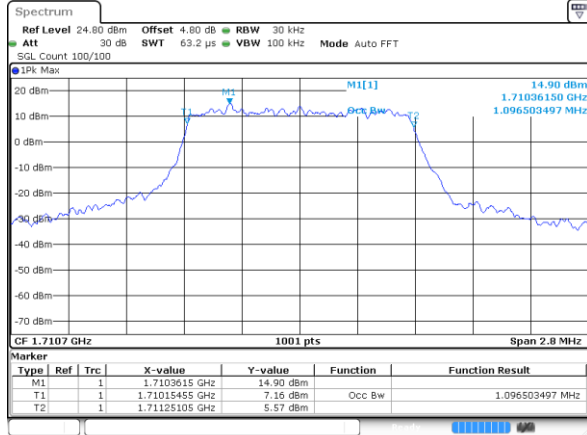

Highest Channel / 20MHz / QPSK

Date: 19 AUG 2017 00:25:41

Highest Channel / 20MHz / 16QAM

Date: 19 AUG 2017 00:25:51

LTE Band 66

Lowest Channel / 1.4MHz / QPSK

Date: 21 AUG 2017 09:59:06

Lowest Channel / 1.4MHz / 16QAM

Date: 21 AUG 2017 09:58:47

Middle Channel / 1.4MHz / QPSK

Date: 21 AUG 2017 09:36:58

Middle Channel / 1.4MHz / 16QAM

Date: 21 AUG 2017 09:37:25

Highest Channel / 1.4MHz / QPSK

Date: 21 AUG 2017 10:00:58

Highest Channel / 1.4MHz / 16QAM