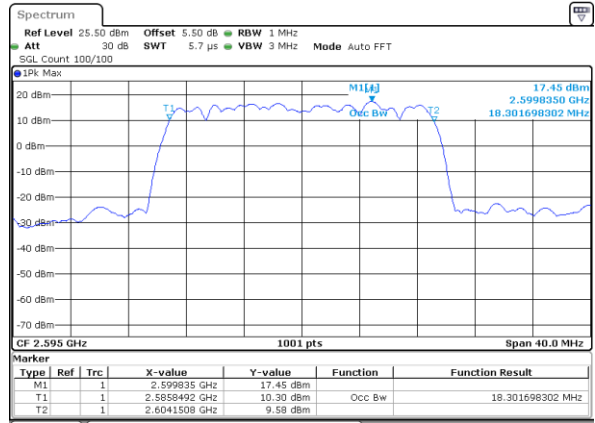

Date: 18 AUG 2017 14:25:44

Highest Channel / 15MHz / 16QAM

Date: 18 AUG 2017 14:25:55

LTE Band 38

Lowest Channel / 20MHz / QPSK

Date: 18 AUG 2017 14:26:27

Lowest Channel / 20MHz / 16QAM

Date: 18 AUG 2017 14:26:38

Middle Channel / 20MHz / QPSK

Date: 18 AUG 2017 14:27:10

Middle Channel / 20MHz / 16QAM

Date: 18 AUG 2017 14:27:20

Highest Channel / 20MHz / QPSK

Date: 18 AUG 2017 14:27:52

Highest Channel / 20MHz / 16QAM

Date: 18 AUG 2017 14:28:03