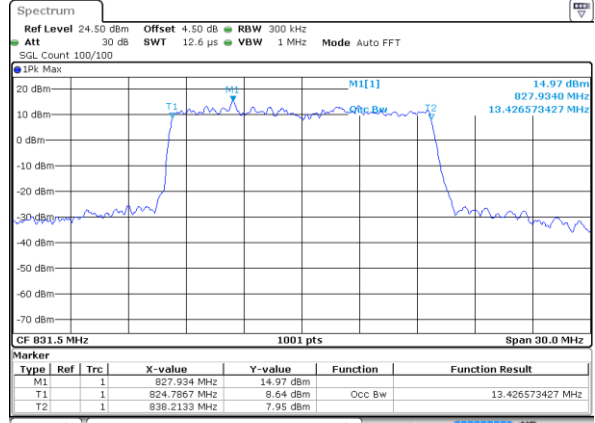

Highest Channel / 10MHz / 16QAM

Date: 18 AUG 2017 23:11:00

LTE Band 26

Lowest Channel / 15MHz / QPSK

Date: 18 AUG 2017 23:46:57

Lowest Channel / 15MHz / 16QAM

Date: 18 AUG 2017 23:47:19

Middle Channel / 15MHz / QPSK

Date: 18 AUG 2017 23:48:59

Middle Channel / 15MHz / 16QAM

Date: 18 AUG 2017 23:48:37

Highest Channel / 15MHz / QPSK

Date: 18 AUG 2017 23:49:22

Highest Channel / 15MHz / 16QAM

Date: 18 AUG 2017 23:49:47

LTE Band 26