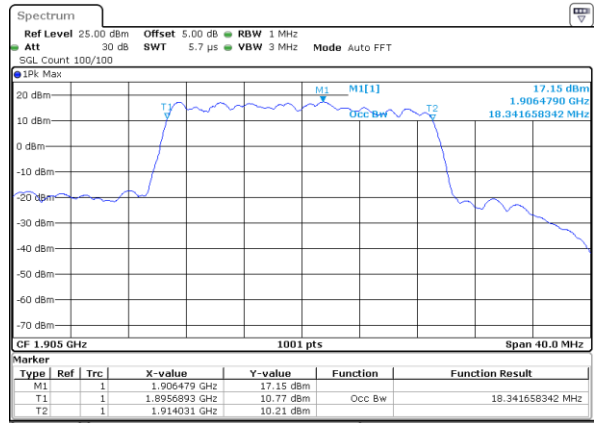

Date: 17 AUG 2017 21:51:44

Middle Channel / 15MHz / 16QAM

Date: 17 AUG 2017 21:51:23

Highest Channel / 15MHz / QPSK

Date: 17 AUG 2017 21:52:06

Highest Channel / 15MHz / 16QAM

Date: 17 AUG 2017 21:52:27

LTE Band 25

Lowest Channel / 20MHz / QPSK

Date: 17 AUG 2017 22:02:47

Lowest Channel / 20MHz / 16QAM

Date: 17 AUG 2017 22:03:08

Middle Channel / 20MHz / QPSK

Date: 17 AUG 2017 22:16:56

Middle Channel / 20MHz / 16QAM

Date: 17 AUG 2017 22:16:34

Highest Channel / 20MHz / QPSK

Date: 17 AUG 2017 22:17:17

Highest Channel / 20MHz / 16QAM

Date: 17 AUG 2017 22:17:38

LTE Band 26

Lowest Channel / 1.4MHz / QPSK

Lowest Channel / 1.4MHz / 16QAM

Middle Channel / 1.4MHz / QPSK