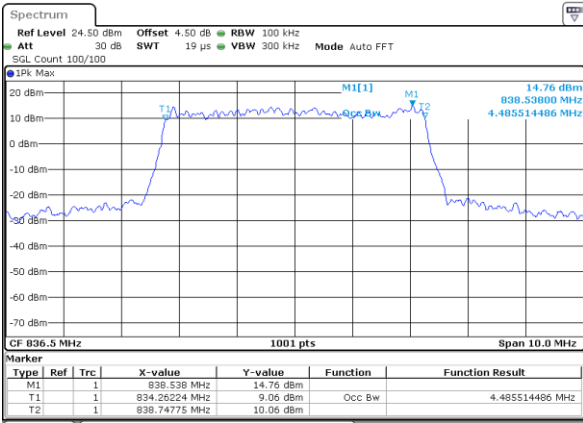

LTE Band 26

Lowest Channel / 5MHz / QPSK

Date: 18 AUG 2017 23:04:41

Lowest Channel / 5MHz / 16QAM

Date: 18 AUG 2017 23:05:01

Middle Channel / 5MHz / QPSK

Date: 18 AUG 2017 23:06:30

Middle Channel / 5MHz / 16QAM

Date: 18 AUG 2017 23:06:05

Highest Channel / 5MHz / QPSK

Date: 18 AUG 2017 23:06:53

Highest Channel / 5MHz / 16QAM

Date: 18 AUG 2017 23:07:21

LTE Band 26

Lowest Channel / 10MHz / QPSK

Date: 18 AUG 2017 23:08:11