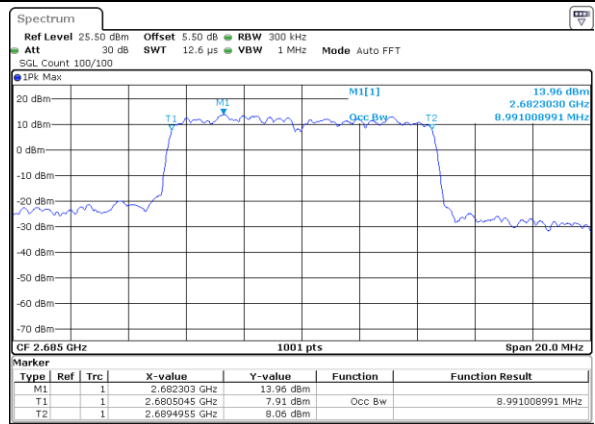

Date: 19 AUG 2017 00:18:44

Highest Channel / 5MHz / QPSK

Date: 19 AUG 2017 00:19:17

Highest Channel / 5MHz / 16QAM

Date: 19 AUG 2017 00:19:28

LTE Band 41

Lowest Channel / 10MHz / QPSK

Date: 19 AUG 2017 00:20:01

Lowest Channel / 10MHz / 16QAM

Date: 19 AUG 2017 00:20:11

Middle Channel / 10MHz / QPSK

Date: 19 AUG 2017 00:20:43

Middle Channel / 10MHz / 16QAM

Date: 19 AUG 2017 00:20:54

Highest Channel / 10MHz / QPSK

Date: 19 AUG 2017 00:21:26

Highest Channel / 10MHz / 16QAM

Date: 19 AUG 2017 00:21:36

LTE Band 41

Lowest Channel / 15MHz / QPSK

Date: 19 AUG 2017 00:22:08

Lowest Channel / 15MHz / 16QAM

Date: 19 AUG 2017 00:22:19

Middle Channel / 15MHz / QPSK