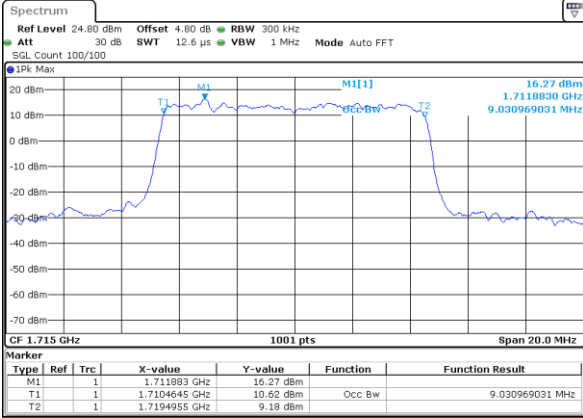

Date: 21 AUG 2017 11:32:57

Highest Channel / 5MHz / 16QAM

Date: 21 AUG 2017 11:33:19

LTE Band 66

Lowest Channel / 10MHz / QPSK

Date: 21 AUG 2017 11:41:13

Lowest Channel / 10MHz / 16QAM

Date: 21 AUG 2017 11:41:34