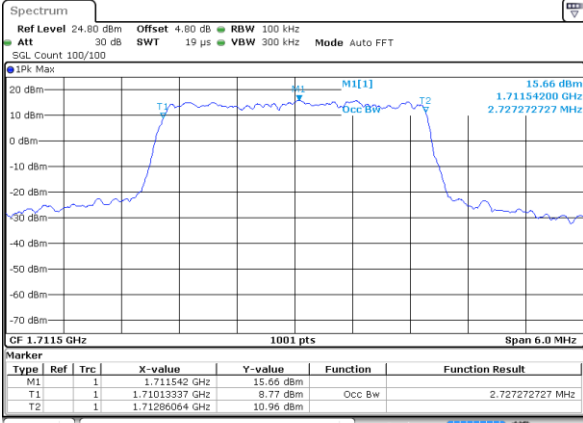

Highest Channel / 20MHz / QPSK

Date: 19 AUG 2017 00:25:41

Highest Channel / 20MHz / 16QAM

Date: 19 AUG 2017 00:25:51

LTE Band 66

Lowest Channel / 1.4MHz / QPSK

Date: 21 AUG 2017 09:59:06

Lowest Channel / 1.4MHz / 16QAM

Date: 21 AUG 2017 09:58:47

Middle Channel / 1.4MHz / QPSK

Date: 21 AUG 2017 09:36:58

Middle Channel / 1.4MHz / 16QAM

Date: 21 AUG 2017 09:37:25

Highest Channel / 1.4MHz / QPSK

Date: 21 AUG 2017 10:00:58

Highest Channel / 1.4MHz / 16QAM

Date: 21 AUG 2017 10:01:22

LTE Band 66

Lowest Channel / 3MHz / QPSK

Date: 21 AUG 2017 10:33:21

Lowest Channel / 3MHz / 16QAM

Date: 21 AUG 2017 10:33:00

Middle Channel / 3MHz / QPSK

Date: 21 AUG 2017 10:41:14

Middle Channel / 3MHz / 16QAM

Date: 21 AUG 2017 10:40:29

Highest Channel / 3MHz / QPSK

Date: 21 AUG 2017 10:42:50

Highest Channel / 3MHz / 16QAM

Date: 21 AUG 2017 10:43:14

LTE Band 66

Lowest Channel / 5MHz / QPSK