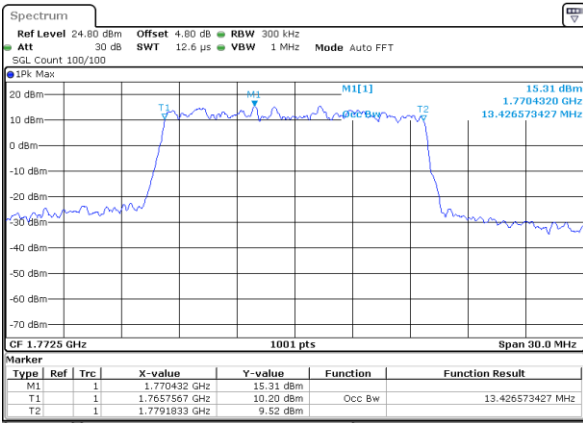

Date: 21 AUG 2017 11:32:57

Highest Channel / 5MHz / 16QAM

Date: 21 AUG 2017 11:33:19

LTE Band 66

Lowest Channel / 10MHz / QPSK

Date: 21 AUG 2017 11:41:13

Lowest Channel / 10MHz / 16QAM

Date: 21 AUG 2017 11:41:34

LTE Band 66

Lowest Channel / 15MHz / QPSK

Date: 21 AUG 2017 13:56:20

Lowest Channel / 15MHz / 16QAM

Date: 21 AUG 2017 13:56:43

Middle Channel / 15MHz / QPSK

Date: 21 AUG 2017 14:04:41

Middle Channel / 15MHz / 16QAM

Date: 21 AUG 2017 14:05:07

Highest Channel / 15MHz / QPSK

Date: 21 AUG 2017 14:09:01

Highest Channel / 15MHz / 16QAM

Date: 21 AUG 2017 14:09:29