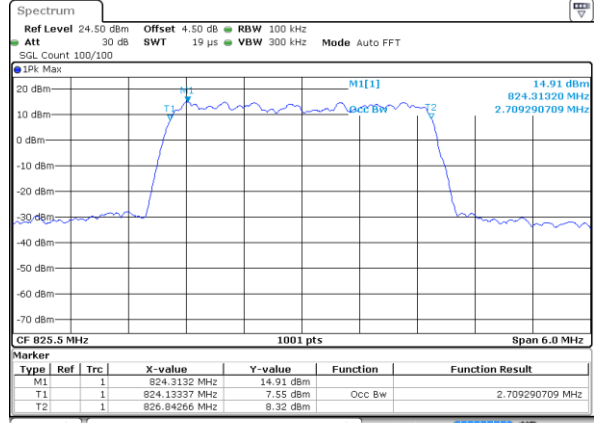

Highest Channel / 20MHz / QPSK

Date: 17 AUG 2017 22:17:17

Highest Channel / 20MHz / 16QAM

Date: 17 AUG 2017 22:17:38

LTE Band 26

Lowest Channel / 1.4MHz / QPSK

Lowest Channel / 1.4MHz / 16QAM

Middle Channel / 1.4MHz / QPSK

Middle Channel / 1.4MHz / 16QAM

Highest Channel / 1.4MHz / QPSK

Highest Channel / 1.4MHz / 16QAM

LTE Band 26

Lowest Channel / 3MHz / QPSK

Date: 18 AUG 2017 22:23:33

Lowest Channel / 3MHz / 16QAM

Date: 18 AUG 2017 22:25:44