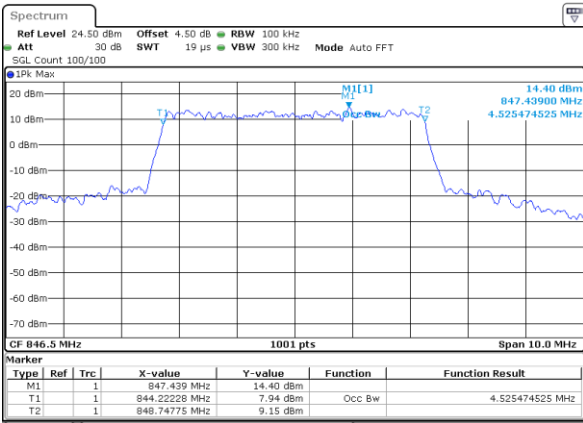

LTE Band 26

Lowest Channel / 5MHz / QPSK

Date: 18 AUG 2017 23:04:41

Lowest Channel / 5MHz / 16QAM

Date: 18 AUG 2017 23:05:01

Middle Channel / 5MHz / QPSK

Date: 18 AUG 2017 23:06:30

Middle Channel / 5MHz / 16QAM

Date: 18 AUG 2017 23:06:05

Highest Channel / 5MHz / QPSK

Date: 18 AUG 2017 23:06:53

Highest Channel / 5MHz / 16QAM

Date: 18 AUG 2017 23:07:21

LTE Band 26

Lowest Channel / 10MHz / QPSK

Date: 18 AUG 2017 23:08:11