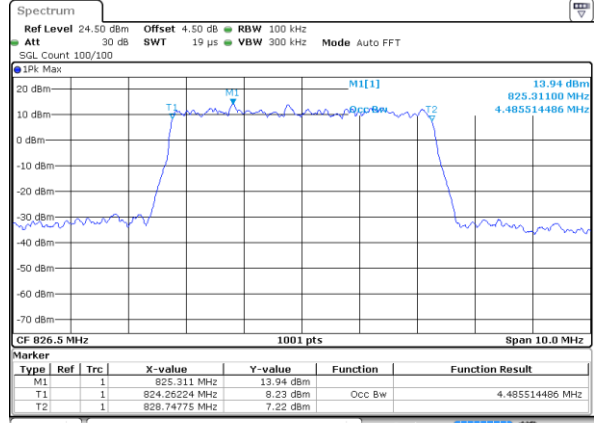

Lowest Channel / 5MHz / 16QAM

Date: 18 AUG 2017 23:05:01