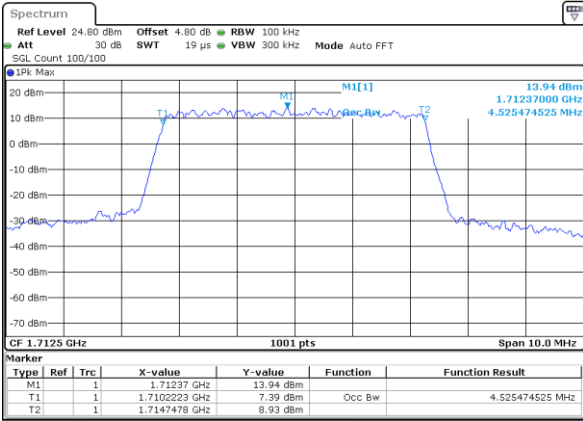

Date: 21 AUG 2017 10:01:22

LTE Band 66

Lowest Channel / 3MHz / QPSK

Date: 21 AUG 2017 10:33:21

Lowest Channel / 3MHz / 16QAM

Date: 21 AUG 2017 10:33:00

Middle Channel / 3MHz / QPSK

Date: 21 AUG 2017 10:41:14

Middle Channel / 3MHz / 16QAM

Date: 21 AUG 2017 10:40:29

Highest Channel / 3MHz / QPSK

Date: 21 AUG 2017 10:42:50

Highest Channel / 3MHz / 16QAM

Date: 21 AUG 2017 10:43:14

LTE Band 66

Lowest Channel / 5MHz / QPSK

Date: 21 AUG 2017 11:02:44

Lowest Channel / 5MHz / 16QAM

Date: 21 AUG 2017 11:03:05

Middle Channel / 5MHz / QPSK

Date: 21 AUG 2017 11:12:17

Middle Channel / 5MHz / 16QAM

Date: 21 AUG 2017 11:12:40

Highest Channel / 5MHz / QPSK

Date: 21 AUG 2017 11:32:57

Highest Channel / 5MHz / 16QAM

Date: 21 AUG 2017 11:33:19

LTE Band 66

Lowest Channel / 10MHz / QPSK

Date: 21 AUG 2017 11:41:13

Lowest Channel / 10MHz / 16QAM

Date: 21 AUG 2017 11:41:34