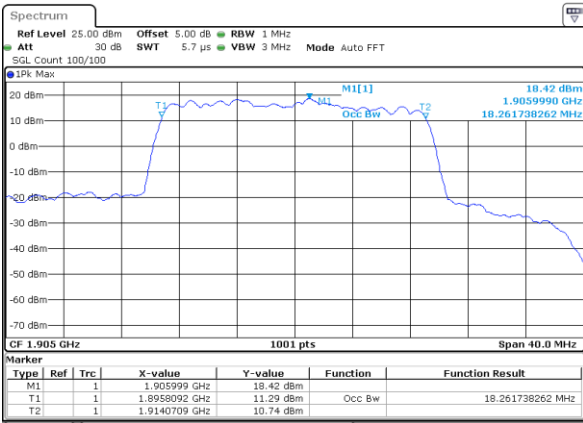

Date: 17 AUG 2017 21:51:44

Middle Channel / 15MHz / 16QAM

Date: 17 AUG 2017 21:51:23

Highest Channel / 15MHz / QPSK

Date: 17 AUG 2017 21:52:06

Highest Channel / 15MHz / 16QAM

Date: 17 AUG 2017 21:52:27

LTE Band 25

Lowest Channel / 20MHz / QPSK

Date: 17 AUG 2017 22:02:47

Lowest Channel / 20MHz / 16QAM

Date: 17 AUG 2017 22:03:08

Middle Channel / 20MHz / QPSK

Date: 17 AUG 2017 22:16:56

Middle Channel / 20MHz / 16QAM

Date: 17 AUG 2017 22:16:34

Highest Channel / 20MHz / QPSK

Date: 17 AUG 2017 22:17:17

Highest Channel / 20MHz / 16QAM

Date: 17 AUG 2017 22:17:38

LTE Band 26

Lowest Channel / 1.4MHz / QPSK

Lowest Channel / 1.4MHz / 16QAM

Middle Channel / 1.4MHz / QPSK