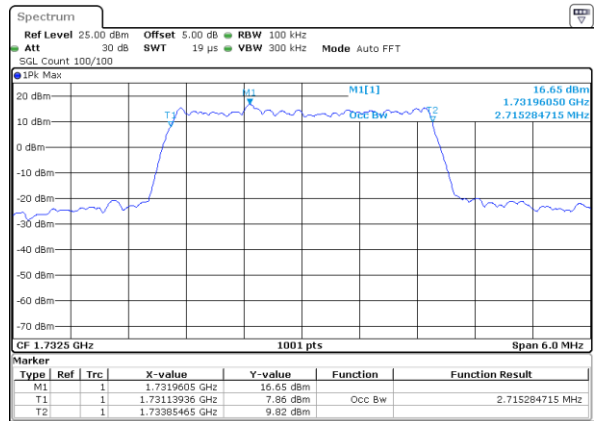

Middle Channel / 3MHz / 16QAM

Date: 16 AUG 2017 20:24:37