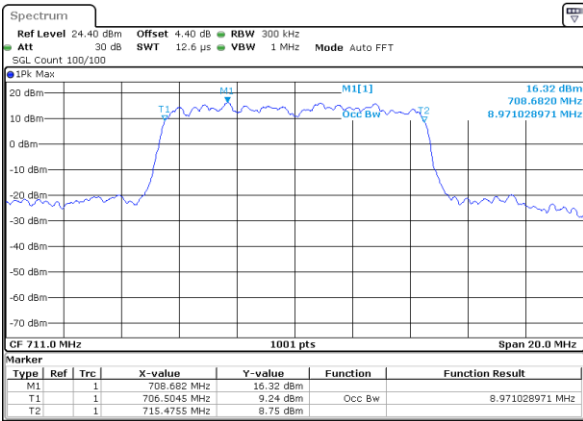

Date: 18 AUG 2017 09:45:28

Highest Channel / 5MHz / QPSK

Date: 18 AUG 2017 09:45:48

Highest Channel / 5MHz / 16QAM

Date: 18 AUG 2017 09:45:58

LTE Band 12

Lowest Channel / 10MHz / QPSK

Date: 18 AUG 2017 10:01:31

Lowest Channel / 10MHz / 16QAM

Date: 18 AUG 2017 10:01:41

Middle Channel / 10MHz / QPSK

Date: 18 AUG 2017 10:02:01

Middle Channel / 10MHz / 16QAM

Date: 18 AUG 2017 10:01:51

Highest Channel / 10MHz / QPSK

Date: 18 AUG 2017 10:02:11

Highest Channel / 10MHz / 16QAM

Date: 18 AUG 2017 10:02:21

LTE Band 13

Lowest Channel / 5MHz / QPSK

Date: 18 AUG 2017 11:03:40

Lowest Channel / 5MHz / 16QAM

Date: 18 AUG 2017 11:03:30

Middle Channel / 5MHz / QPSK