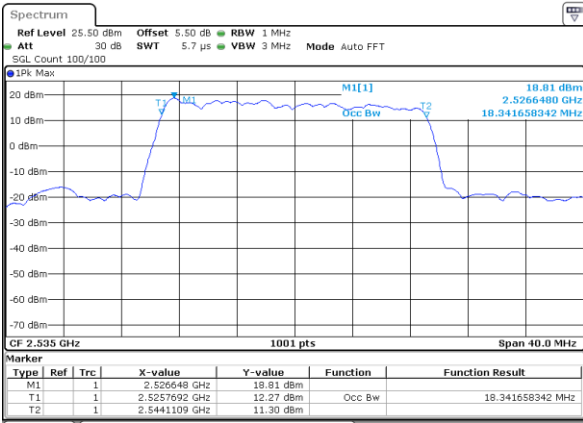

Highest Channel / 10MHz / QPSK

Date: 17 AUG 2017 11:12:18

Highest Channel / 10MHz / 16QAM

Date: 17 AUG 2017 11:12:41

LTE Band 7

Lowest Channel / 15MHz / QPSK

Date: 17 AUG 2017 11:24:30

Lowest Channel / 15MHz / 16QAM

Date: 17 AUG 2017 11:26:16

LTE Band 7

Lowest Channel / 20MHz / QPSK

Date: 17 AUG 2017 11:41:04

Lowest Channel / 20MHz / 16QAM

Date: 17 AUG 2017 11:41:24

Middle Channel / 20MHz / QPSK

Date: 17 AUG 2017 11:42:14

Middle Channel / 20MHz / 16QAM

Date: 17 AUG 2017 11:41:49

Highest Channel / 20MHz / QPSK

Date: 17 AUG 2017 11:42:34

Highest Channel / 20MHz / 16QAM

Date: 17 AUG 2017 11:42:55

LTE Band 12

Lowest Channel / 1.4MHz / QPSK