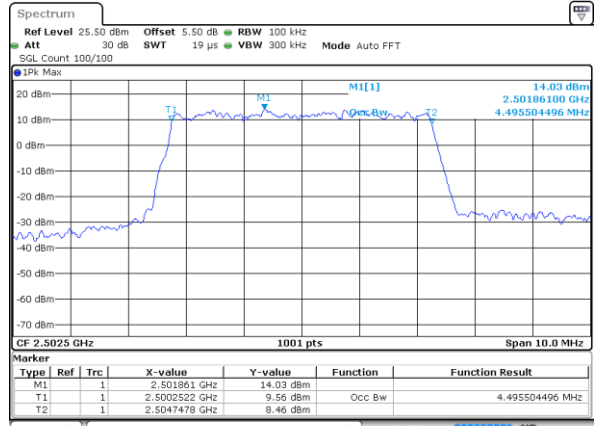

Date: 17 AUG 2017 10:17:47

Highest Channel / 5MHz / 16QAM

Date: 17 AUG 2017 10:17:58

LTE Band 5

Lowest Channel / 10MHz / QPSK

Lowest Channel / 10MHz / 16QAM

Middle Channel / 10MHz / QPSK

Middle Channel / 10MHz / 16QAM

Highest Channel / 10MHz / QPSK

Highest Channel / 10MHz / 16QAM

LTE Band 7

Lowest Channel / 5MHz / QPSK

Date: 17 AUG 2017 10:53:35

Lowest Channel / 5MHz / 16QAM

Date: 17 AUG 2017 10:54:07

Middle Channel / 5MHz / QPSK

Date: 17 AUG 2017 10:54:51

Middle Channel / 5MHz / 16QAM

Date: 17 AUG 2017 10:54:28

Highest Channel / 5MHz / QPSK

Date: 17 AUG 2017 10:55:12

Highest Channel / 5MHz / 16QAM

Date: 17 AUG 2017 10:55:32

LTE Band 7