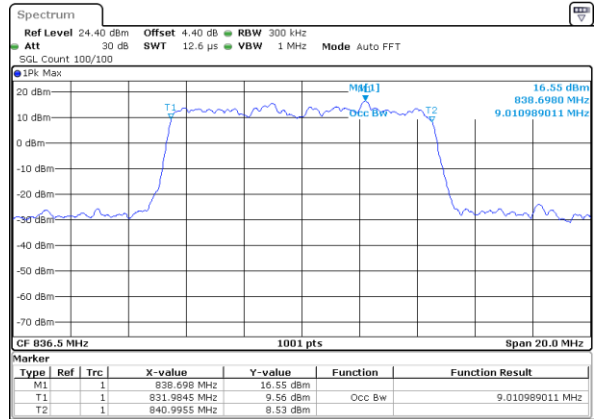

Date: 17 AUG 2017 10:17:47

Highest Channel / 5MHz / 16QAM

Date: 17 AUG 2017 10:17:58

LTE Band 5

Lowest Channel / 10MHz / QPSK

Lowest Channel / 10MHz / 16QAM

Middle Channel / 10MHz / QPSK

Middle Channel / 10MHz / 16QAM

Highest Channel / 10MHz / QPSK

Highest Channel / 10MHz / 16QAM

LTE Band 7

Lowest Channel / 5MHz / QPSK

Date: 17 AUG 2017 10:53:35

Lowest Channel / 5MHz / 16QAM

Date: 17 AUG 2017 10:54:07

Middle Channel / 5MHz / QPSK