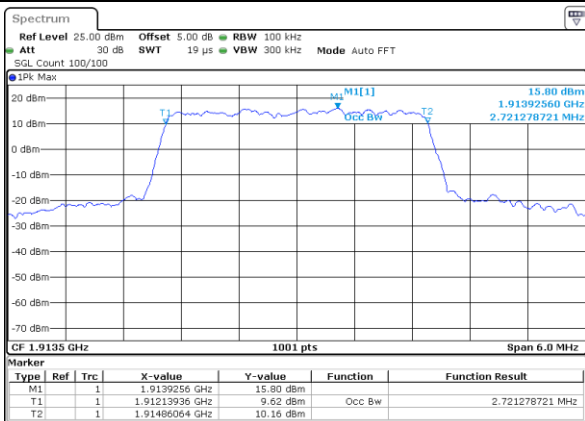

Date: 17 AUG 2017 19:56:28

LTE Band 25

Lowest Channel / 3MHz / QPSK

Date: 17 AUG 2017 20:11:24

Lowest Channel / 3MHz / 16QAM

Date: 17 AUG 2017 20:11:45

Middle Channel / 3MHz / QPSK

Date: 17 AUG 2017 20:13:10

Middle Channel / 3MHz / 16QAM

Date: 17 AUG 2017 20:12:49

Highest Channel / 3MHz / QPSK

Date: 17 AUG 2017 20:13:32

Highest Channel / 3MHz / 16QAM

Date: 17 AUG 2017 20:13:53