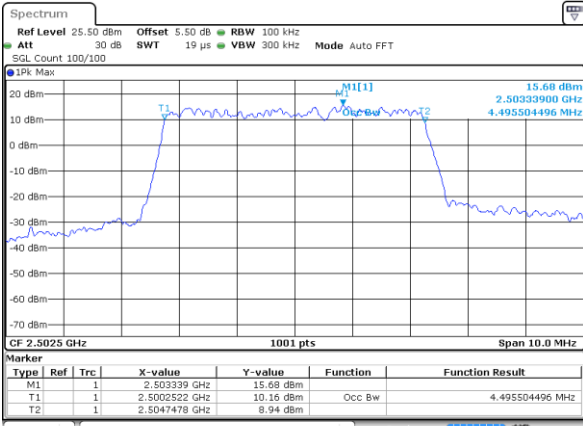

Date: 17 AUG 2017 10:17:47

Highest Channel / 5MHz / 16QAM

Date: 17 AUG 2017 10:17:58

LTE Band 5

Lowest Channel / 10MHz / QPSK

Lowest Channel / 10MHz / 16QAM

Middle Channel / 10MHz / QPSK

Middle Channel / 10MHz / 16QAM

Highest Channel / 10MHz / QPSK

Highest Channel / 10MHz / 16QAM

LTE Band 7

Lowest Channel / 5MHz / QPSK

Date: 17 AUG 2017 10:53:35

Lowest Channel / 5MHz / 16QAM

Date: 17 AUG 2017 10:54:07

Middle Channel / 5MHz / QPSK

Date: 17 AUG 2017 10:54:51

Middle Channel / 5MHz / 16QAM

Date: 17 AUG 2017 10:54:28

Highest Channel / 5MHz / QPSK

Date: 17 AUG 2017 10:55:12

Highest Channel / 5MHz / 16QAM

Date: 17 AUG 2017 10:55:32

LTE Band 7