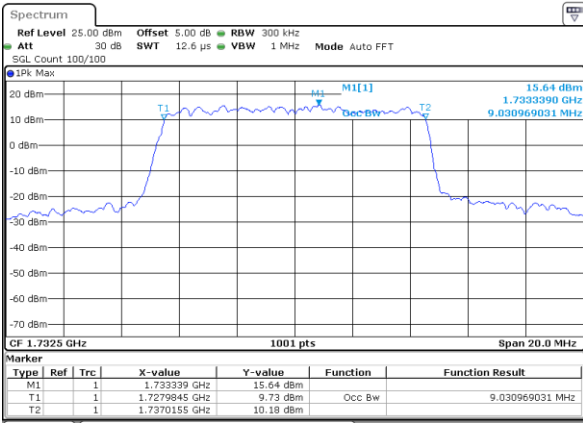

LTE Band 4

Lowest Channel / 5MHz / QPSK

Date: 16 AUG 2017 20:34:05

Lowest Channel / 5MHz / 16QAM

Date: 16 AUG 2017 20:34:16

Middle Channel / 5MHz / QPSK

Date: 16 AUG 2017 20:41:12

Middle Channel / 5MHz / 16QAM

Date: 16 AUG 2017 20:41:23

Highest Channel / 5MHz / QPSK

Date: 16 AUG 2017 20:43:46

Highest Channel / 5MHz / 16QAM

Date: 16 AUG 2017 20:43:56

LTE Band 4

Lowest Channel / 10MHz / QPSK

Date: 16 AUG 2017 22:22:41

Lowest Channel / 10MHz / 16QAM

Date: 16 AUG 2017 22:22:52

Middle Channel / 10MHz / QPSK

Date: 16 AUG 2017 22:29:46

Middle Channel / 10MHz / 16QAM

Date: 16 AUG 2017 22:29:57

Highest Channel / 10MHz / QPSK

Date: 16 AUG 2017 22:32:19

Highest Channel / 10MHz / 16QAM

Date: 16 AUG 2017 22:32:30

LTE Band 4

Lowest Channel / 15MHz / QPSK

Date: 16 AUG 2017 22:39:25

Lowest Channel / 15MHz / 16QAM

Date: 16 AUG 2017 22:39:35

Middle Channel / 15MHz / QPSK