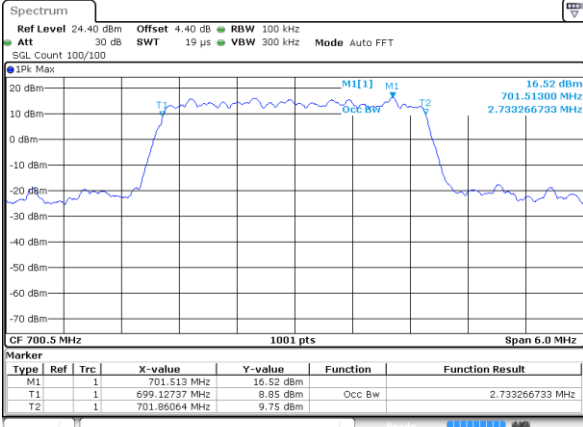

Date: 18 AUG 2017 09:13:01

Highest Channel / 1.4MHz / 16QAM

Date: 18 AUG 2017 09:13:11

LTE Band 12

Lowest Channel / 3MHz / QPSK

Date: 18 AUG 2017 09:28:45

Lowest Channel / 3MHz / 16QAM

Date: 18 AUG 2017 09:28:55