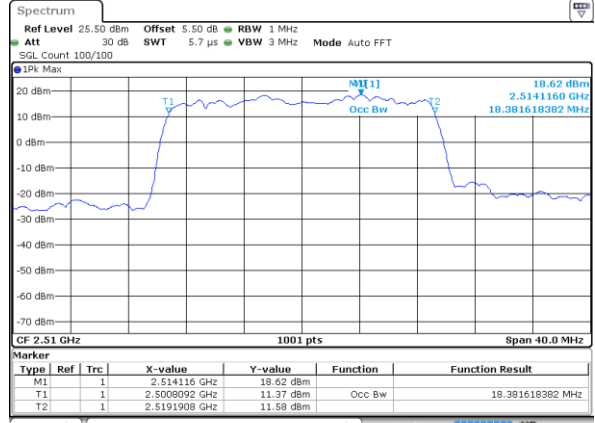

Date: 17 AUG 2017 11:26:16

LTE Band 7

Lowest Channel / 20MHz / QPSK

Date: 17 AUG 2017 11:41:04

Lowest Channel / 20MHz / 16QAM

Date: 17 AUG 2017 11:41:24

Middle Channel / 20MHz / QPSK

Date: 17 AUG 2017 11:42:14

Middle Channel / 20MHz / 16QAM

Date: 17 AUG 2017 11:41:49

Highest Channel / 20MHz / QPSK

Date: 17 AUG 2017 11:42:34

Highest Channel / 20MHz / 16QAM

Date: 17 AUG 2017 11:42:55

LTE Band 12

Lowest Channel / 1.4MHz / QPSK