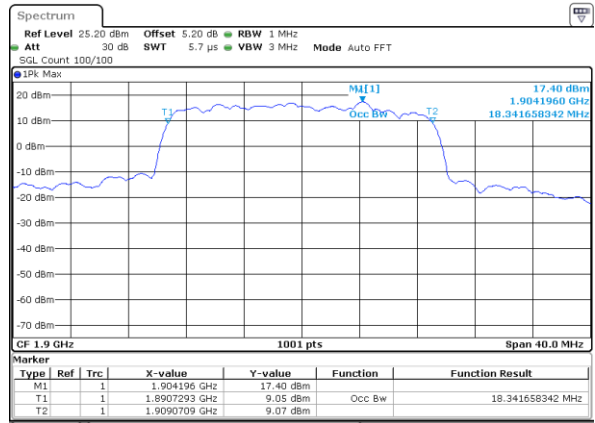

LTE Band 2

Lowest Channel / 20MHz / QPSK

Date: 17 AUG 2017 20:39:14

Lowest Channel / 20MHz / 16QAM

Date: 17 AUG 2017 20:39:24

Middle Channel / 20MHz / QPSK

Date: 17 AUG 2017 20:48:13

Middle Channel / 20MHz / 16QAM

Date: 17 AUG 2017 20:48:23

Highest Channel / 20MHz / QPSK

Date: 17 AUG 2017 20:48:42

Highest Channel / 20MHz / 16QAM

Date: 17 AUG 2017 20:48:52

LTE Band 4

Lowest Channel / 1.4MHz / QPSK

Date: 16 AUG 2017 20:00:36