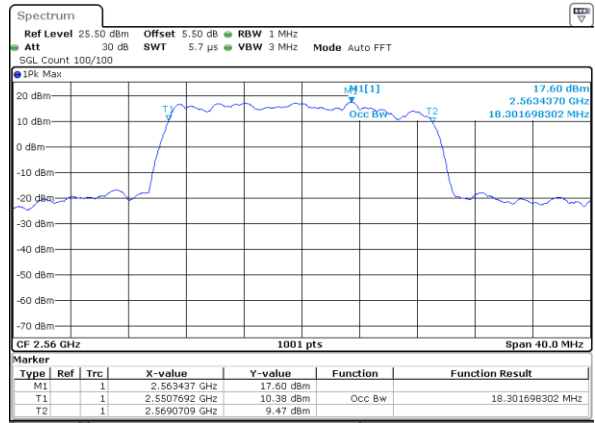

Date: 17 AUG 2017 11:26:16

LTE Band 7

Lowest Channel / 20MHz / QPSK

Date: 17 AUG 2017 11:41:04

Lowest Channel / 20MHz / 16QAM

Date: 17 AUG 2017 11:41:24

Middle Channel / 20MHz / QPSK

Date: 17 AUG 2017 11:42:14

Middle Channel / 20MHz / 16QAM

Date: 17 AUG 2017 11:41:49

Highest Channel / 20MHz / QPSK

Date: 17 AUG 2017 11:42:34

Highest Channel / 20MHz / 16QAM

Date: 17 AUG 2017 11:42:55

LTE Band 12

Lowest Channel / 1.4MHz / QPSK

Date: 18 AUG 2017 09:12:21

Lowest Channel / 1.4MHz / 16QAM

Date: 18 AUG 2017 09:12:31

Middle Channel / 1.4MHz / QPSK

Date: 18 AUG 2017 09:12:51

Middle Channel / 1.4MHz / 16QAM

Date: 18 AUG 2017 09:12:41

Highest Channel / 1.4MHz / QPSK