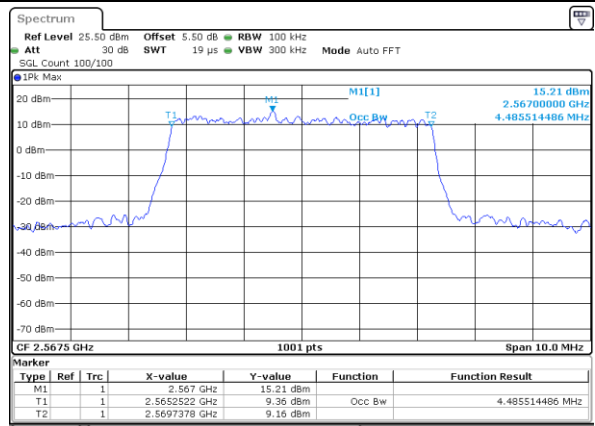

Highest Channel / 10MHz / QPSK

Highest Channel / 10MHz / 16QAM

LTE Band 7

Lowest Channel / 5MHz / QPSK

Date: 17 AUG 2017 10:53:35

Lowest Channel / 5MHz / 16QAM

Date: 17 AUG 2017 10:54:07

Middle Channel / 5MHz / QPSK

Date: 17 AUG 2017 10:54:51

Middle Channel / 5MHz / 16QAM

Date: 17 AUG 2017 10:54:28

Highest Channel / 5MHz / QPSK

Date: 17 AUG 2017 10:55:12

Highest Channel / 5MHz / 16QAM

Date: 17 AUG 2017 10:55:32

LTE Band 7