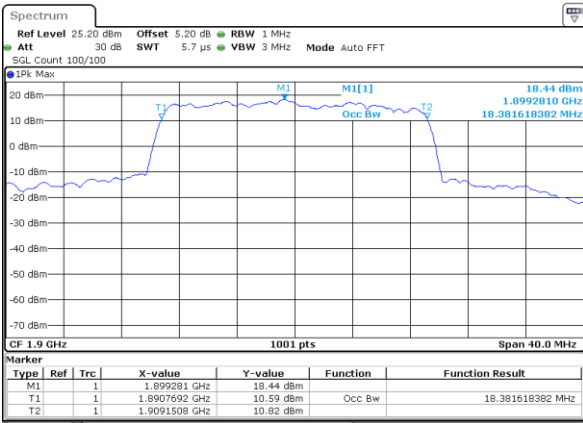

LTE Band 2

Lowest Channel / 20MHz / QPSK

Date: 17 AUG 2017 20:39:14

Lowest Channel / 20MHz / 16QAM

Date: 17 AUG 2017 20:39:24

Middle Channel / 20MHz / QPSK

Date: 17 AUG 2017 20:48:13

Middle Channel / 20MHz / 16QAM

Date: 17 AUG 2017 20:48:23

Highest Channel / 20MHz / QPSK

Date: 17 AUG 2017 20:48:42

Highest Channel / 20MHz / 16QAM

Date: 17 AUG 2017 20:48:52

LTE Band 4

Lowest Channel / 1.4MHz / QPSK

Date: 16 AUG 2017 20:00:36