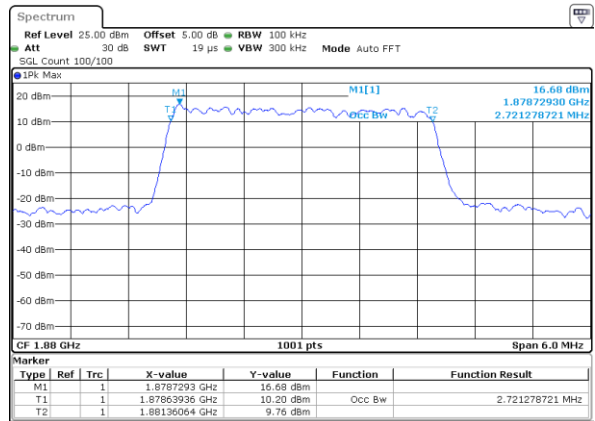

Middle Channel / 3MHz / 16QAM

Date: 17 AUG 2017 20:12:49