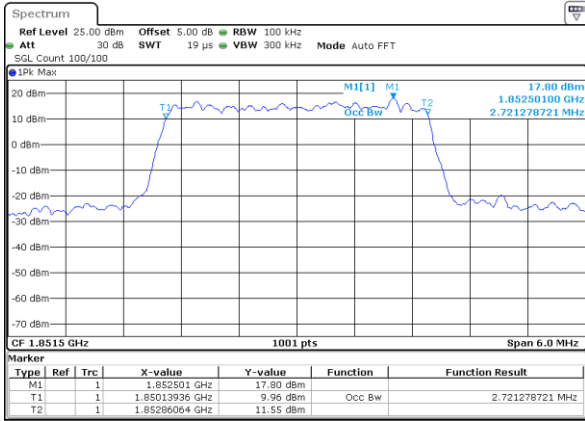

Middle Channel / 10MHz / QPSK

Date: 18 AUG 2017 11:25:42

Middle Channel / 10MHz / 16QAM

Date: 18 AUG 2017 11:25:52

LTE Band 25

Lowest Channel / 1.4MHz / QPSK

Date: 17 AUG 2017 19:37:52

Lowest Channel / 1.4MHz / 16QAM

Date: 17 AUG 2017 19:38:13

Middle Channel / 1.4MHz / QPSK

Date: 17 AUG 2017 19:52:16

Middle Channel / 1.4MHz / 16QAM

Date: 17 AUG 2017 19:52:37

Highest Channel / 1.4MHz / QPSK

Date: 17 AUG 2017 19:56:06

Highest Channel / 1.4MHz / 16QAM

Date: 17 AUG 2017 19:56:28

LTE Band 25

Lowest Channel / 3MHz / QPSK

Date: 17 AUG 2017 20:11:24

Lowest Channel / 3MHz / 16QAM

Date: 17 AUG 2017 20:11:45

Middle Channel / 3MHz / QPSK

Date: 17 AUG 2017 20:13:10