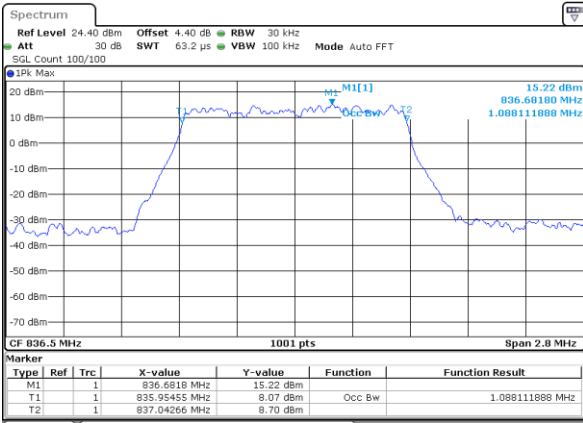

Middle Channel / 1.4MHz / QPSK

Date: 17 AUG 2017 09:36:48