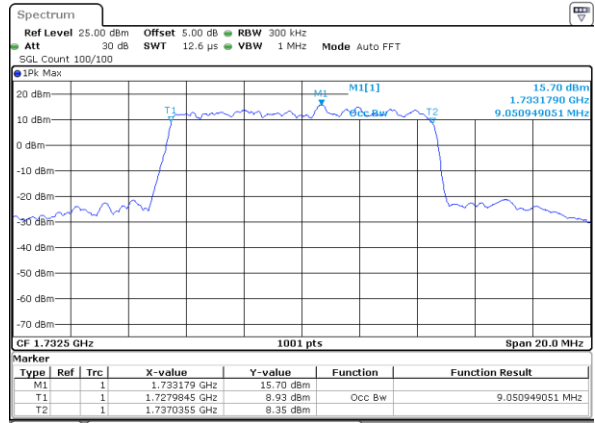

Date: 16 AUG 2017 20:41:23

Highest Channel / 5MHz / QPSK

Date: 16 AUG 2017 20:43:46

Highest Channel / 5MHz / 16QAM

Date: 16 AUG 2017 20:43:56

LTE Band 4

Lowest Channel / 10MHz / QPSK

Date: 16 AUG 2017 22:22:41

Lowest Channel / 10MHz / 16QAM

Date: 16 AUG 2017 22:22:52

Middle Channel / 10MHz / QPSK

Date: 16 AUG 2017 22:29:46

Middle Channel / 10MHz / 16QAM

Date: 16 AUG 2017 22:29:57

Highest Channel / 10MHz / QPSK

Date: 16 AUG 2017 22:32:19

Highest Channel / 10MHz / 16QAM

Date: 16 AUG 2017 22:32:30

LTE Band 4

Lowest Channel / 15MHz / QPSK

Date: 16 AUG 2017 22:39:25

Lowest Channel / 15MHz / 16QAM

Date: 16 AUG 2017 22:39:35

Middle Channel / 15MHz / QPSK

Date: 16 AUG 2017 22:46:30

Middle Channel / 15MHz / 16QAM

Date: 16 AUG 2017 22:46:41

Highest Channel / 15MHz / QPSK

Date: 16 AUG 2017 22:49:03

Highest Channel / 15MHz / 16QAM

Date: 16 AUG 2017 22:49:14

LTE Band 4