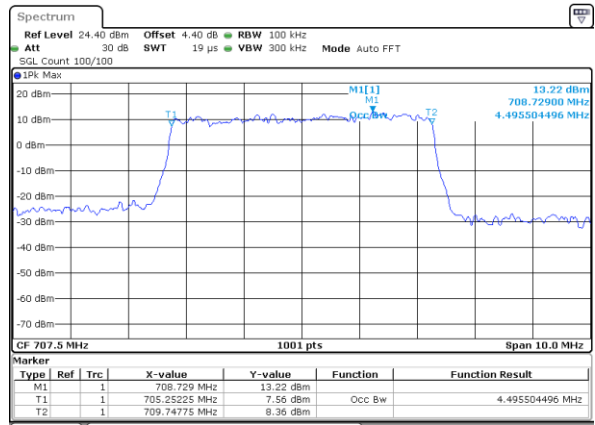

LTE Band 12

Lowest Channel / 5MHz / QPSK

Date: 18 AUG 2017 09:45:08

Lowest Channel / 5MHz / 16QAM

Date: 18 AUG 2017 09:45:18

Middle Channel / 5MHz / QPSK

Date: 18 AUG 2017 09:45:38

Middle Channel / 5MHz / 16QAM

Date: 18 AUG 2017 09:45:28

Highest Channel / 5MHz / QPSK

Date: 18 AUG 2017 09:45:48

Highest Channel / 5MHz / 16QAM

Date: 18 AUG 2017 09:45:58

LTE Band 12

Lowest Channel / 10MHz / QPSK

Date: 18 AUG 2017 10:01:31