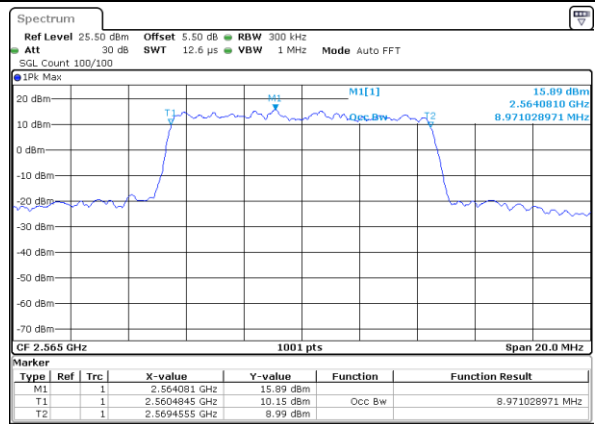

Lowest Channel / 10MHz / QPSK

Date: 17 AUG 2017 11:04:56

Lowest Channel / 10MHz / 16QAM

Date: 17 AUG 2017 11:11:16

Middle Channel / 10MHz / QPSK

Date: 17 AUG 2017 11:11:57

Middle Channel / 10MHz / 16QAM

Date: 17 AUG 2017 11:11:36

Highest Channel / 10MHz / QPSK

Date: 17 AUG 2017 11:12:18

Highest Channel / 10MHz / 16QAM

Date: 17 AUG 2017 11:12:41

LTE Band 7

Lowest Channel / 15MHz / QPSK

Date: 17 AUG 2017 11:24:30

Lowest Channel / 15MHz / 16QAM