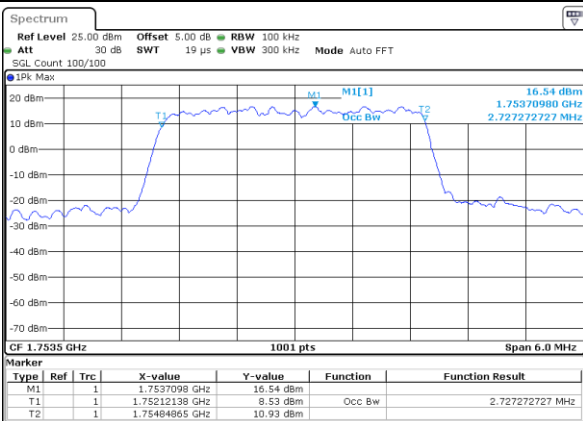

Date: 16 AUG 2017 20:10:15

Highest Channel / 1.4MHz / 16QAM

Date: 16 AUG 2017 20:10:26

LTE Band 4

Lowest Channel / 3MHz / QPSK

Date: 16 AUG 2017 20:17:21

Lowest Channel / 3MHz / 16QAM

Date: 16 AUG 2017 20:17:31

Middle Channel / 3MHz / QPSK

Date: 16 AUG 2017 20:24:26

Middle Channel / 3MHz / 16QAM

Date: 16 AUG 2017 20:24:37

Highest Channel / 3MHz / QPSK

Date: 16 AUG 2017 20:26:59

Highest Channel / 3MHz / 16QAM

Date: 16 AUG 2017 20:27:10

LTE Band 4

Lowest Channel / 5MHz / QPSK

Date: 16 AUG 2017 20:34:05

Lowest Channel / 5MHz / 16QAM

Date: 16 AUG 2017 20:34:16

Middle Channel / 5MHz / QPSK

Date: 16 AUG 2017 20:41:12

Middle Channel / 5MHz / 16QAM

Date: 16 AUG 2017 20:41:23

Highest Channel / 5MHz / QPSK

Date: 16 AUG 2017 20:43:46

Highest Channel / 5MHz / 16QAM

Date: 16 AUG 2017 20:43:56

LTE Band 4

Lowest Channel / 10MHz / QPSK

Date: 16 AUG 2017 22:22:41