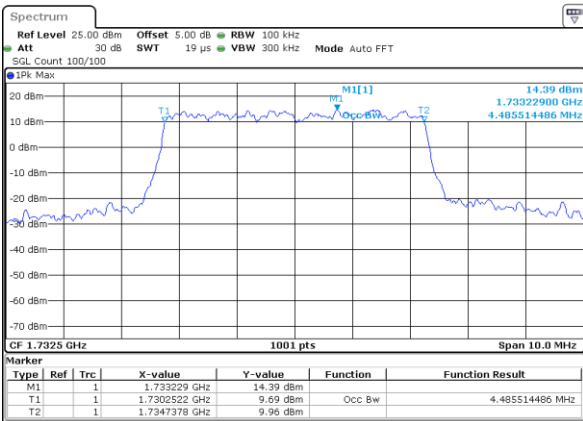

LTE Band 4

Lowest Channel / 5MHz / QPSK

Date: 16 AUG 2017 20:34:05

Lowest Channel / 5MHz / 16QAM

Date: 16 AUG 2017 20:34:16

Middle Channel / 5MHz / QPSK

Date: 16 AUG 2017 20:41:12

Middle Channel / 5MHz / 16QAM

Date: 16 AUG 2017 20:41:23

Highest Channel / 5MHz / QPSK

Date: 16 AUG 2017 20:43:46

Highest Channel / 5MHz / 16QAM

Date: 16 AUG 2017 20:43:56

LTE Band 4

Lowest Channel / 10MHz / QPSK

Date: 16 AUG 2017 22:22:41