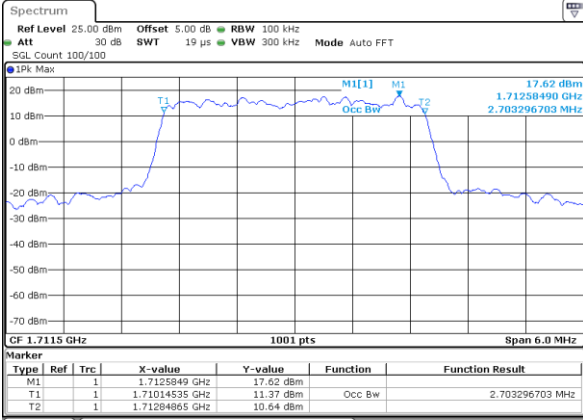

Date: 16 AUG 2017 20:10:15

Highest Channel / 1.4MHz / 16QAM

Date: 16 AUG 2017 20:10:26

LTE Band 4

Lowest Channel / 3MHz / QPSK

Date: 16 AUG 2017 20:17:21

Lowest Channel / 3MHz / 16QAM

Date: 16 AUG 2017 20:17:31