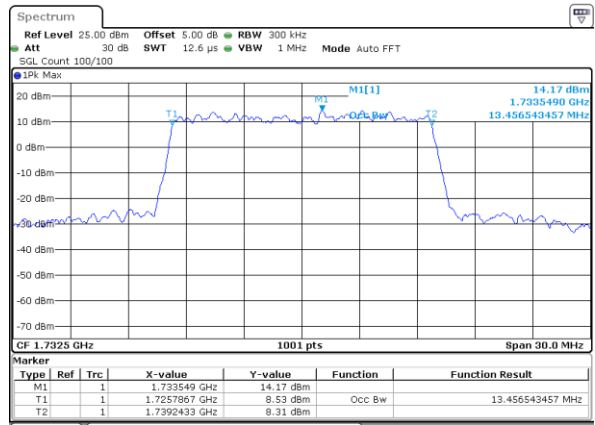

Highest Channel / 10MHz / 16QAM

Date: 16 AUG 2017 22:32:30

LTE Band 4

Lowest Channel / 15MHz / QPSK

Date: 16 AUG 2017 22:39:25

Lowest Channel / 15MHz / 16QAM

Date: 16 AUG 2017 22:39:35

Middle Channel / 15MHz / QPSK

Date: 16 AUG 2017 22:46:30

Middle Channel / 15MHz / 16QAM

Date: 16 AUG 2017 22:46:41

Highest Channel / 15MHz / QPSK

Date: 16 AUG 2017 22:49:03

Highest Channel / 15MHz / 16QAM

Date: 16 AUG 2017 22:49:14

LTE Band 4