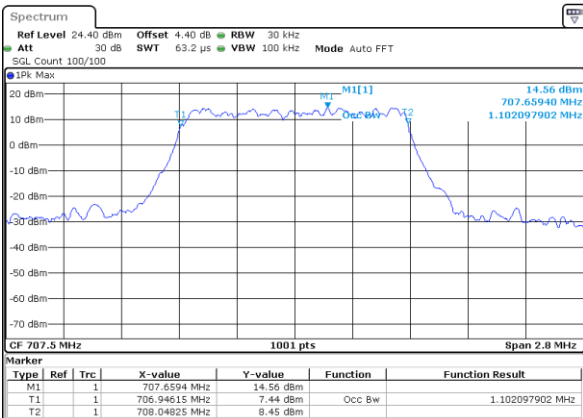

Date: 17 AUG 2017 11:26:16

LTE Band 7

Lowest Channel / 20MHz / QPSK

Date: 17 AUG 2017 11:41:04

Lowest Channel / 20MHz / 16QAM

Date: 17 AUG 2017 11:41:24

Middle Channel / 20MHz / QPSK

Date: 17 AUG 2017 11:42:14

Middle Channel / 20MHz / 16QAM

Date: 17 AUG 2017 11:41:49

Highest Channel / 20MHz / QPSK

Date: 17 AUG 2017 11:42:34

Highest Channel / 20MHz / 16QAM

Date: 17 AUG 2017 11:42:55

LTE Band 12

Lowest Channel / 1.4MHz / QPSK

Date: 18 AUG 2017 09:12:21

Lowest Channel / 1.4MHz / 16QAM

Date: 18 AUG 2017 09:12:31

Middle Channel / 1.4MHz / QPSK

Date: 18 AUG 2017 09:12:51

Middle Channel / 1.4MHz / 16QAM

Date: 18 AUG 2017 09:12:41

Highest Channel / 1.4MHz / QPSK