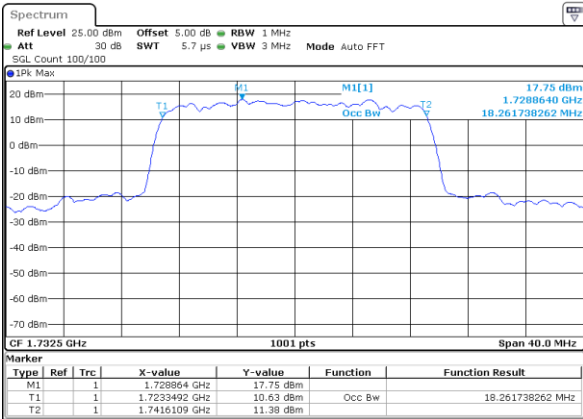

Date: 16 AUG 2017 22:46:30

Middle Channel / 15MHz / 16QAM

Date: 16 AUG 2017 22:46:41

Highest Channel / 15MHz / QPSK

Date: 16 AUG 2017 22:49:03

Highest Channel / 15MHz / 16QAM

Date: 16 AUG 2017 22:49:14

LTE Band 4

Lowest Channel / 20MHz / QPSK

Date: 16 AUG 2017 22:56:09

Lowest Channel / 20MHz / 16QAM

Date: 16 AUG 2017 22:56:20

Middle Channel / 20MHz / QPSK

Date: 16 AUG 2017 23:03:15

Middle Channel / 20MHz / 16QAM

Date: 16 AUG 2017 23:03:26

Highest Channel / 20MHz / QPSK

Date: 16 AUG 2017 23:05:49

Highest Channel / 20MHz / 16QAM

Date: 16 AUG 2017 23:05:59

LTE Band 5

Lowest Channel / 1.4MHz / QPSK

Date: 17 AUG 2017 09:28:33

Lowest Channel / 1.4MHz / 16QAM