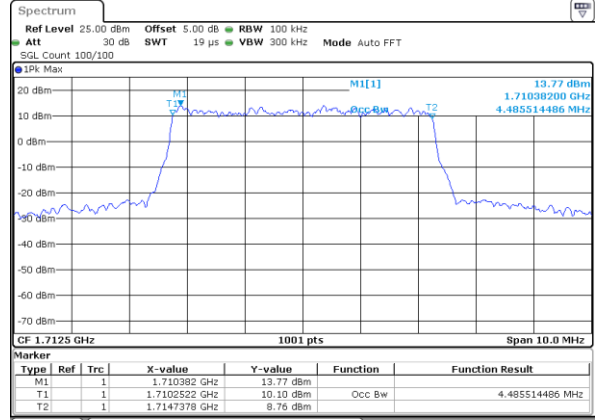

Date: 16 AUG 2017 20:10:15

Highest Channel / 1.4MHz / 16QAM

Date: 16 AUG 2017 20:10:26

LTE Band 4

Lowest Channel / 3MHz / QPSK

Date: 16 AUG 2017 20:17:21

Lowest Channel / 3MHz / 16QAM

Date: 16 AUG 2017 20:17:31

Middle Channel / 3MHz / QPSK

Date: 16 AUG 2017 20:24:26

Middle Channel / 3MHz / 16QAM

Date: 16 AUG 2017 20:24:37

Highest Channel / 3MHz / QPSK

Date: 16 AUG 2017 20:26:59

Highest Channel / 3MHz / 16QAM

Date: 16 AUG 2017 20:27:10

LTE Band 4

Lowest Channel / 5MHz / QPSK

Date: 16 AUG 2017 20:34:05

Lowest Channel / 5MHz / 16QAM

Date: 16 AUG 2017 20:34:16

Middle Channel / 5MHz / QPSK

Date: 16 AUG 2017 20:41:12

Middle Channel / 5MHz / 16QAM

Date: 16 AUG 2017 20:41:23

Highest Channel / 5MHz / QPSK

Date: 16 AUG 2017 20:43:46

Highest Channel / 5MHz / 16QAM

Date: 16 AUG 2017 20:43:56

LTE Band 4

Lowest Channel / 10MHz / QPSK

Date: 16 AUG 2017 22:22:41