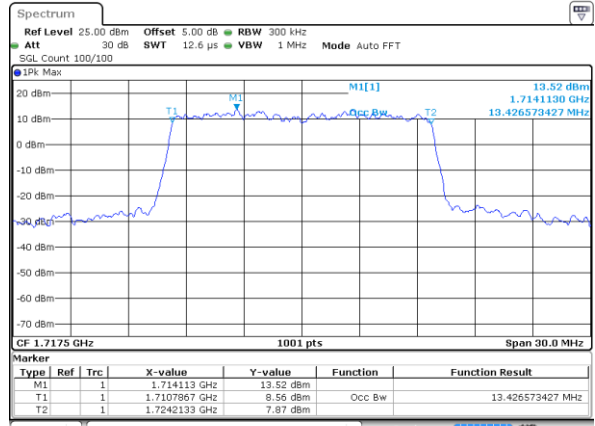

Highest Channel / 10MHz / 16QAM

Date: 16 AUG 2017 22:32:30

LTE Band 4

Lowest Channel / 15MHz / QPSK

Date: 16 AUG 2017 22:39:25

Lowest Channel / 15MHz / 16QAM

Date: 16 AUG 2017 22:39:35

Middle Channel / 15MHz / QPSK

Date: 16 AUG 2017 22:46:30

Middle Channel / 15MHz / 16QAM

Date: 16 AUG 2017 22:46:41

Highest Channel / 15MHz / QPSK

Date: 16 AUG 2017 22:49:03

Highest Channel / 15MHz / 16QAM

Date: 16 AUG 2017 22:49:14

LTE Band 4