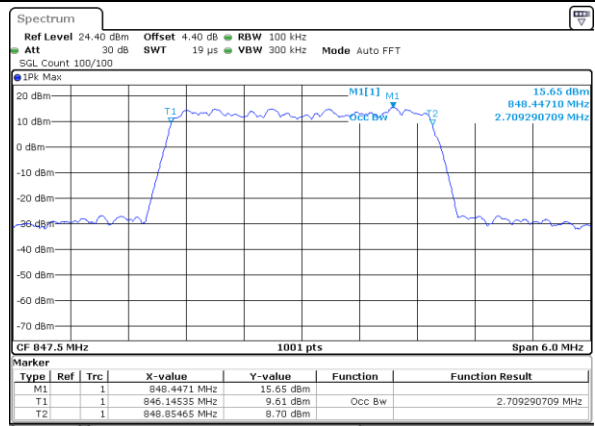

Middle Channel / 3MHz / 16QAM

Date: 17 AUG 2017 09:54:41

Highest Channel / 3MHz / QPSK

Date: 17 AUG 2017 09:57:03

Highest Channel / 3MHz / 16QAM

Date: 17 AUG 2017 09:57:14

LTE Band 5

Lowest Channel / 5MHz / QPSK