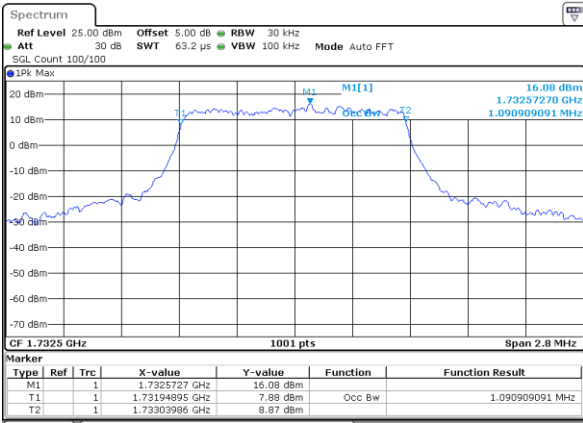

LTE Band 2

Lowest Channel / 20MHz / QPSK

Date: 17 AUG 2017 20:39:14

Lowest Channel / 20MHz / 16QAM

Date: 17 AUG 2017 20:39:24

Middle Channel / 20MHz / QPSK

Date: 17 AUG 2017 20:48:13

Middle Channel / 20MHz / 16QAM

Date: 17 AUG 2017 20:48:23

Highest Channel / 20MHz / QPSK

Date: 17 AUG 2017 20:48:42

Highest Channel / 20MHz / 16QAM

Date: 17 AUG 2017 20:48:52

LTE Band 4

Lowest Channel / 1.4MHz / QPSK

Date: 16 AUG 2017 20:00:36

Lowest Channel / 1.4MHz / 16QAM

Date: 16 AUG 2017 20:00:47

Middle Channel / 1.4MHz / QPSK

Date: 16 AUG 2017 20:07:42

Middle Channel / 1.4MHz / 16QAM

Date: 16 AUG 2017 20:07:52

Highest Channel / 1.4MHz / QPSK

Date: 16 AUG 2017 20:10:15

Highest Channel / 1.4MHz / 16QAM

Date: 16 AUG 2017 20:10:26

LTE Band 4

Lowest Channel / 3MHz / QPSK

Date: 16 AUG 2017 20:17:21

Lowest Channel / 3MHz / 16QAM

Date: 16 AUG 2017 20:17:31