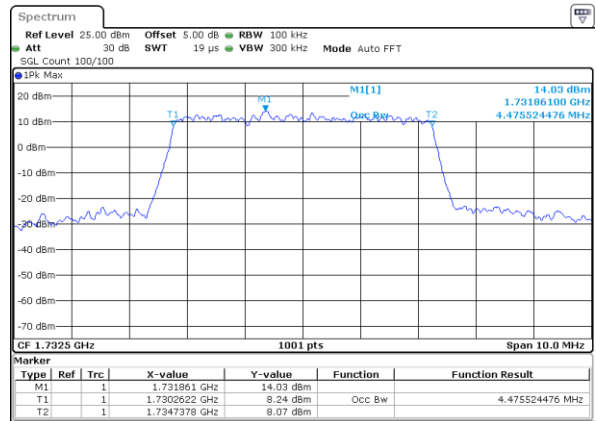

LTE Band 4

Lowest Channel / 5MHz / QPSK

Date: 16 AUG 2017 20:34:05

Lowest Channel / 5MHz / 16QAM

Date: 16 AUG 2017 20:34:16

Middle Channel / 5MHz / QPSK

Date: 16 AUG 2017 20:41:12

Middle Channel / 5MHz / 16QAM

Date: 16 AUG 2017 20:41:23

Highest Channel / 5MHz / QPSK

Date: 16 AUG 2017 20:43:46

Highest Channel / 5MHz / 16QAM

Date: 16 AUG 2017 20:43:56

LTE Band 4

Lowest Channel / 10MHz / QPSK

Date: 16 AUG 2017 22:22:41