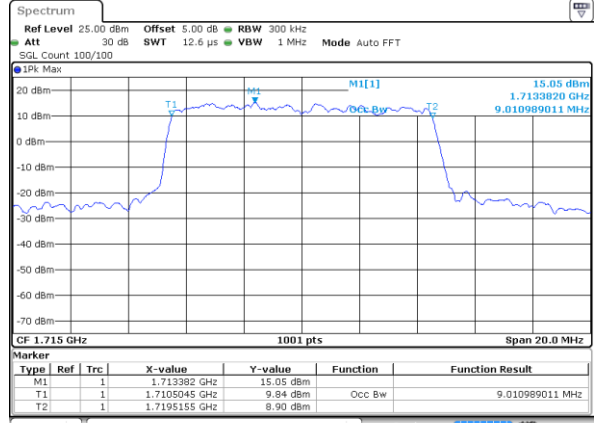

LTE Band 4

Lowest Channel / 5MHz / QPSK

Date: 16 AUG 2017 20:34:05

Lowest Channel / 5MHz / 16QAM

Date: 16 AUG 2017 20:34:16

Middle Channel / 5MHz / QPSK

Date: 16 AUG 2017 20:41:12

Middle Channel / 5MHz / 16QAM

Date: 16 AUG 2017 20:41:23

Highest Channel / 5MHz / QPSK

Date: 16 AUG 2017 20:43:46

Highest Channel / 5MHz / 16QAM

Date: 16 AUG 2017 20:43:56

LTE Band 4

Lowest Channel / 10MHz / QPSK

Date: 16 AUG 2017 22:22:41

Lowest Channel / 10MHz / 16QAM

Date: 16 AUG 2017 22:22:52

Middle Channel / 10MHz / QPSK

Date: 16 AUG 2017 22:29:46

Middle Channel / 10MHz / 16QAM

Date: 16 AUG 2017 22:29:57

Highest Channel / 10MHz / QPSK

Date: 16 AUG 2017 22:32:19

Highest Channel / 10MHz / 16QAM

Date: 16 AUG 2017 22:32:30

LTE Band 4

Lowest Channel / 15MHz / QPSK

Date: 16 AUG 2017 22:39:25

Lowest Channel / 15MHz / 16QAM

Date: 16 AUG 2017 22:39:35

Middle Channel / 15MHz / QPSK