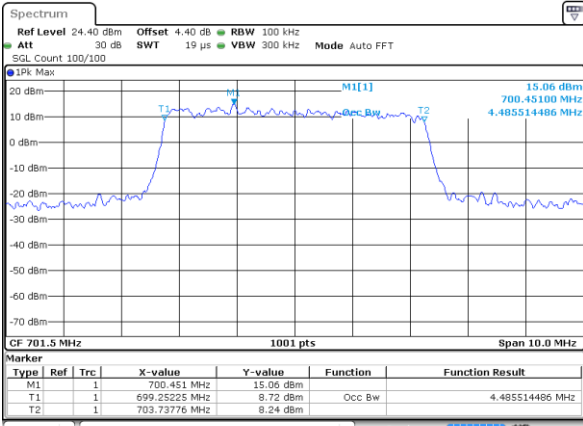

LTE Band 12

Lowest Channel / 5MHz / QPSK

Date: 18 AUG 2017 09:45:08