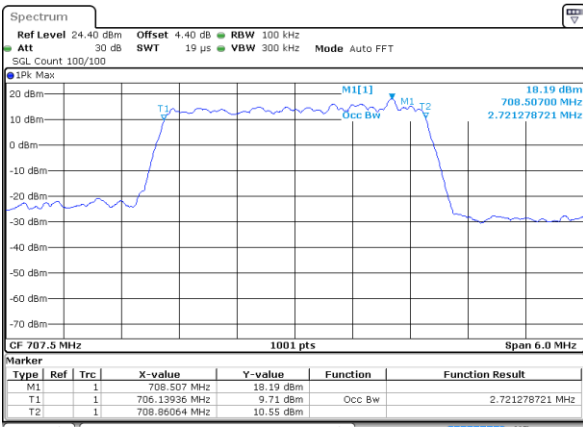

Middle Channel / 3MHz / QPSK

Date: 18 AUG 2017 09:29:15