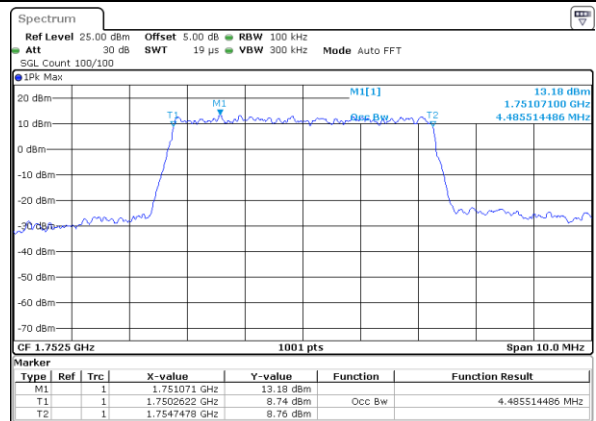

LTE Band 4

Lowest Channel / 5MHz / QPSK

Date: 16 AUG 2017 20:34:05

Lowest Channel / 5MHz / 16QAM

Date: 16 AUG 2017 20:34:16

Middle Channel / 5MHz / QPSK

Date: 16 AUG 2017 20:41:12

Middle Channel / 5MHz / 16QAM

Date: 16 AUG 2017 20:41:23

Highest Channel / 5MHz / QPSK

Date: 16 AUG 2017 20:43:46

Highest Channel / 5MHz / 16QAM

Date: 16 AUG 2017 20:43:56

LTE Band 4

Lowest Channel / 10MHz / QPSK

Date: 16 AUG 2017 22:22:41