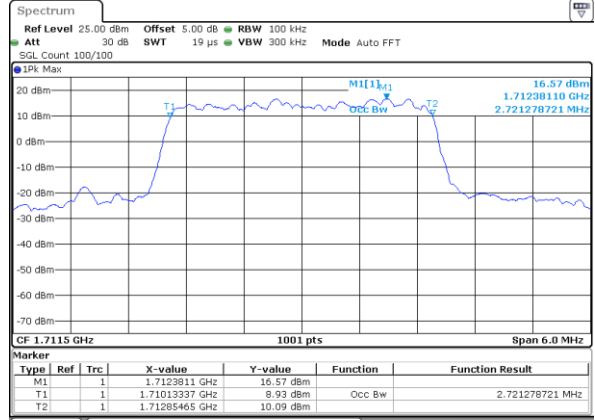

Date: 16 AUG 2017 20:10:15

Highest Channel / 1.4MHz / 16QAM

Date: 16 AUG 2017 20:10:26

LTE Band 4

Lowest Channel / 3MHz / QPSK

Date: 16 AUG 2017 20:17:21

Lowest Channel / 3MHz / 16QAM

Date: 16 AUG 2017 20:17:31