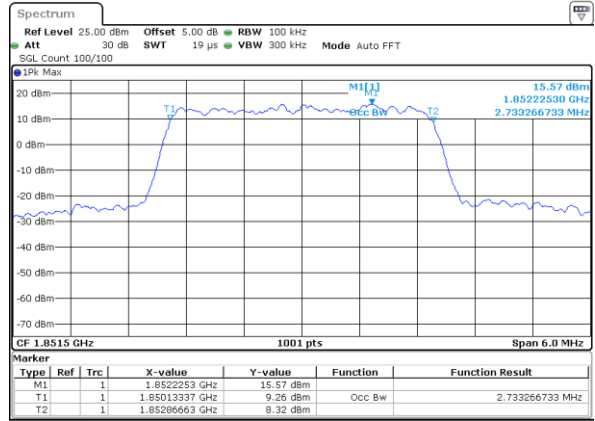

Date: 17 AUG 2017 19:56:28

LTE Band 25

Lowest Channel / 3MHz / QPSK

Date: 17 AUG 2017 20:11:24

Lowest Channel / 3MHz / 16QAM

Date: 17 AUG 2017 20:11:45

Middle Channel / 3MHz / QPSK

Date: 17 AUG 2017 20:13:10

Middle Channel / 3MHz / 16QAM

Date: 17 AUG 2017 20:12:49

Highest Channel / 3MHz / QPSK

Date: 17 AUG 2017 20:13:32

Highest Channel / 3MHz / 16QAM

Date: 17 AUG 2017 20:13:53