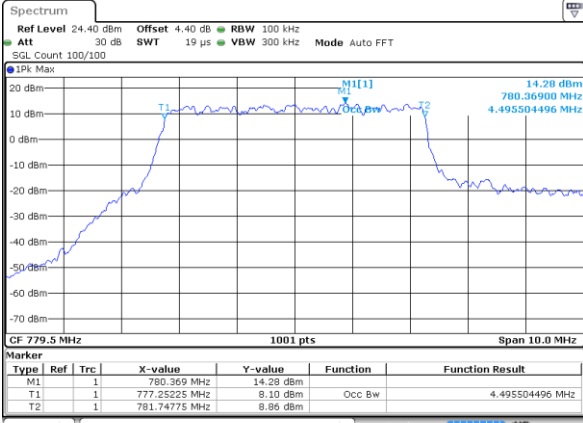

Lowest Channel / 10MHz / 16QAM

Date: 18 AUG 2017 10:01:41

Middle Channel / 10MHz / QPSK

Date: 18 AUG 2017 10:02:01

Middle Channel / 10MHz / 16QAM

Date: 18 AUG 2017 10:01:51

Highest Channel / 10MHz / QPSK

Date: 18 AUG 2017 10:02:11

Highest Channel / 10MHz / 16QAM

Date: 18 AUG 2017 10:02:21

LTE Band 13

Lowest Channel / 5MHz / QPSK

Date: 18 AUG 2017 11:03:40

Lowest Channel / 5MHz / 16QAM

Date: 18 AUG 2017 11:03:30

Middle Channel / 5MHz / QPSK

Date: 18 AUG 2017 11:12:28

Middle Channel / 5MHz / 16QAM

Date: 18 AUG 2017 11:12:38

Highest Channel / 5MHz / QPSK

Date: 18 AUG 2017 11:14:56

Highest Channel / 5MHz / 16QAM

Date: 18 AUG 2017 11:15:06

LTE Band 13