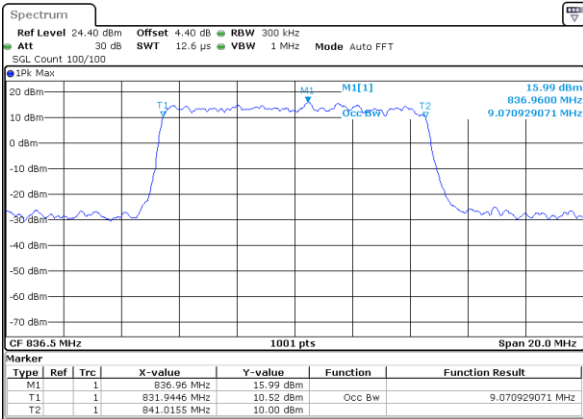

Date: 17 AUG 2017 10:17:47

Highest Channel / 5MHz / 16QAM

Date: 17 AUG 2017 10:17:58

LTE Band 5

Lowest Channel / 10MHz / QPSK

Lowest Channel / 10MHz / 16QAM

Middle Channel / 10MHz / QPSK

Middle Channel / 10MHz / 16QAM

Highest Channel / 10MHz / QPSK

Highest Channel / 10MHz / 16QAM

LTE Band 7

Lowest Channel / 5MHz / QPSK

Date: 17 AUG 2017 10:53:35

Lowest Channel / 5MHz / 16QAM

Date: 17 AUG 2017 10:54:07

Middle Channel / 5MHz / QPSK