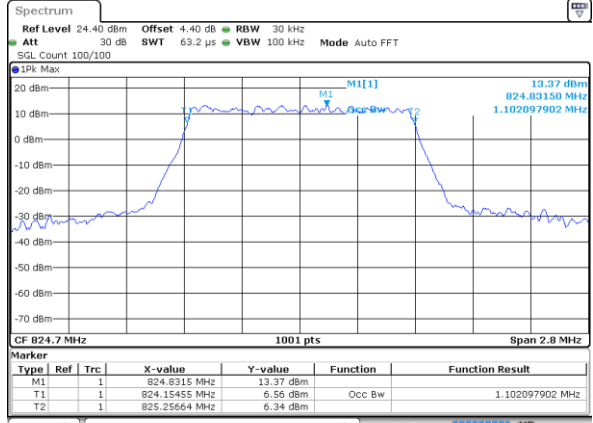

Highest Channel / 20MHz / QPSK

Date: 16 AUG 2017 23:05:49

Highest Channel / 20MHz / 16QAM

Date: 16 AUG 2017 23:05:59

LTE Band 5

Lowest Channel / 1.4MHz / QPSK

Date: 17 AUG 2017 09:28:33

Lowest Channel / 1.4MHz / 16QAM