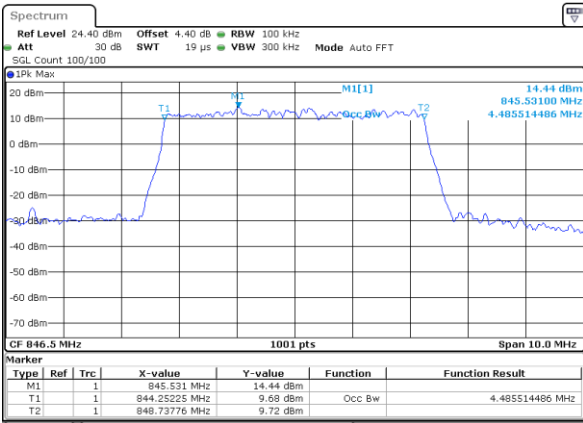

Middle Channel / 3MHz / 16QAM

Date: 17 AUG 2017 09:54:41

Highest Channel / 3MHz / QPSK

Date: 17 AUG 2017 09:57:03

Highest Channel / 3MHz / 16QAM

Date: 17 AUG 2017 09:57:14

LTE Band 5

Lowest Channel / 5MHz / QPSK

Date: 17 AUG 2017 10:06:09

Lowest Channel / 5MHz / 16QAM

Date: 17 AUG 2017 10:06:20

Middle Channel / 5MHz / QPSK

Date: 17 AUG 2017 10:15:14

Middle Channel / 5MHz / 16QAM

Date: 17 AUG 2017 10:15:25

Highest Channel / 5MHz / QPSK

Date: 17 AUG 2017 10:17:47

Highest Channel / 5MHz / 16QAM

Date: 17 AUG 2017 10:17:58

LTE Band 5

Lowest Channel / 10MHz / QPSK

Lowest Channel / 10MHz / 16QAM

Middle Channel / 10MHz / QPSK

Middle Channel / 10MHz / 16QAM