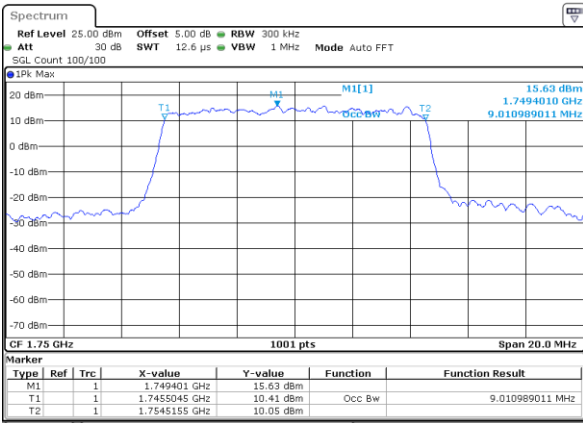

Date: 16 AUG 2017 20:41:23

Highest Channel / 5MHz / QPSK

Date: 16 AUG 2017 20:43:46

Highest Channel / 5MHz / 16QAM

Date: 16 AUG 2017 20:43:56

LTE Band 4

Lowest Channel / 10MHz / QPSK

Date: 16 AUG 2017 22:22:41

Lowest Channel / 10MHz / 16QAM

Date: 16 AUG 2017 22:22:52

Middle Channel / 10MHz / QPSK

Date: 16 AUG 2017 22:29:46

Middle Channel / 10MHz / 16QAM

Date: 16 AUG 2017 22:29:57

Highest Channel / 10MHz / QPSK

Date: 16 AUG 2017 22:32:19

Highest Channel / 10MHz / 16QAM

Date: 16 AUG 2017 22:32:30

LTE Band 4

Lowest Channel / 15MHz / QPSK

Date: 16 AUG 2017 22:39:25

Lowest Channel / 15MHz / 16QAM

Date: 16 AUG 2017 22:39:35

Middle Channel / 15MHz / QPSK