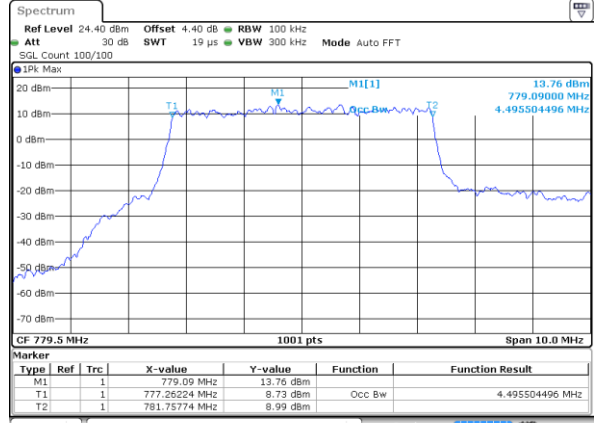

Highest Channel / 10MHz / 16QAM

Date: 18 AUG 2017 10:02:21

LTE Band 13

Lowest Channel / 5MHz / QPSK

Date: 18 AUG 2017 11:03:40

Lowest Channel / 5MHz / 16QAM

Date: 18 AUG 2017 11:03:30

Middle Channel / 5MHz / QPSK

Date: 18 AUG 2017 11:12:28

Middle Channel / 5MHz / 16QAM

Date: 18 AUG 2017 11:12:38

Highest Channel / 5MHz / QPSK

Date: 18 AUG 2017 11:14:56

Highest Channel / 5MHz / 16QAM

Date: 18 AUG 2017 11:15:06

LTE Band 13