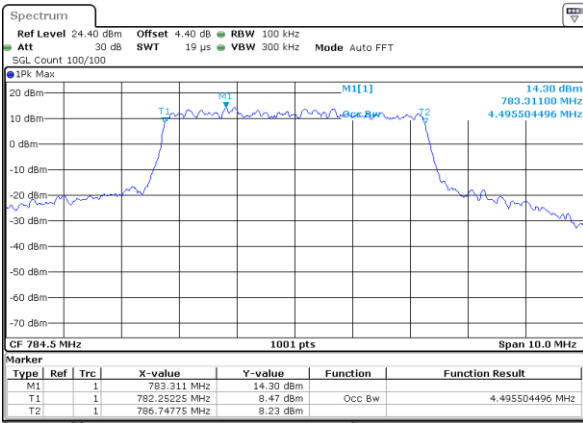

Lowest Channel / 10MHz / 16QAM

Date: 18 AUG 2017 10:01:41

Middle Channel / 10MHz / QPSK

Date: 18 AUG 2017 10:02:01

Middle Channel / 10MHz / 16QAM

Date: 18 AUG 2017 10:01:51

Highest Channel / 10MHz / QPSK

Date: 18 AUG 2017 10:02:11

Highest Channel / 10MHz / 16QAM

Date: 18 AUG 2017 10:02:21

LTE Band 13

Lowest Channel / 5MHz / QPSK

Date: 18 AUG 2017 11:03:40

Lowest Channel / 5MHz / 16QAM

Date: 18 AUG 2017 11:03:30

Middle Channel / 5MHz / QPSK

Date: 18 AUG 2017 11:12:28

Middle Channel / 5MHz / 16QAM

Date: 18 AUG 2017 11:12:38

Highest Channel / 5MHz / QPSK

Date: 18 AUG 2017 11:14:56

Highest Channel / 5MHz / 16QAM

Date: 18 AUG 2017 11:15:06

LTE Band 13