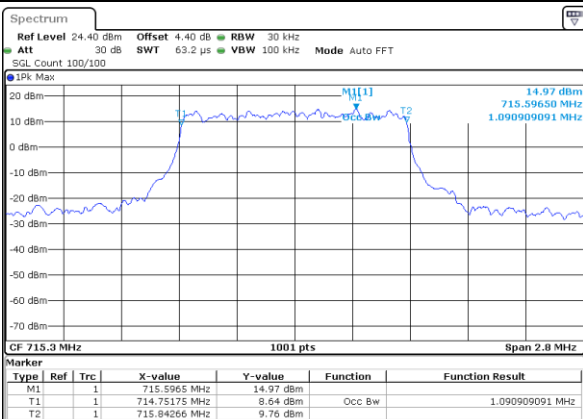

Middle Channel / 20MHz / 16QAM

Date: 17 AUG 2017 11:41:49

Highest Channel / 20MHz / QPSK

Date: 17 AUG 2017 11:42:34

Highest Channel / 20MHz / 16QAM

Date: 17 AUG 2017 11:42:55

LTE Band 12

Lowest Channel / 1.4MHz / QPSK

Date: 18 AUG 2017 09:12:21

Lowest Channel / 1.4MHz / 16QAM

Date: 18 AUG 2017 09:12:31

Middle Channel / 1.4MHz / QPSK

Date: 18 AUG 2017 09:12:51

Middle Channel / 1.4MHz / 16QAM

Date: 18 AUG 2017 09:12:41

Highest Channel / 1.4MHz / QPSK

Date: 18 AUG 2017 09:13:01

Highest Channel / 1.4MHz / 16QAM

Date: 18 AUG 2017 09:13:11

LTE Band 12

Lowest Channel / 3MHz / QPSK

Date: 18 AUG 2017 09:28:45

Lowest Channel / 3MHz / 16QAM

Date: 18 AUG 2017 09:28:55