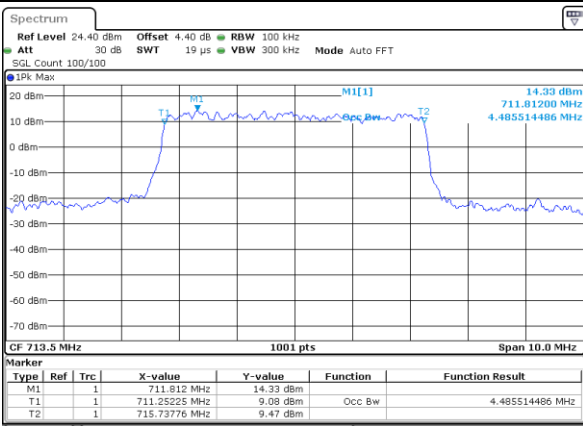

LTE Band 12

Lowest Channel / 5MHz / QPSK

Date: 18 AUG 2017 09:45:08

Lowest Channel / 5MHz / 16QAM

Date: 18 AUG 2017 09:45:18

Middle Channel / 5MHz / QPSK

Date: 18 AUG 2017 09:45:38

Middle Channel / 5MHz / 16QAM

Date: 18 AUG 2017 09:45:28

Highest Channel / 5MHz / QPSK

Date: 18 AUG 2017 09:45:48

Highest Channel / 5MHz / 16QAM

Date: 18 AUG 2017 09:45:58

LTE Band 12

Lowest Channel / 10MHz / QPSK

Date: 18 AUG 2017 10:01:31