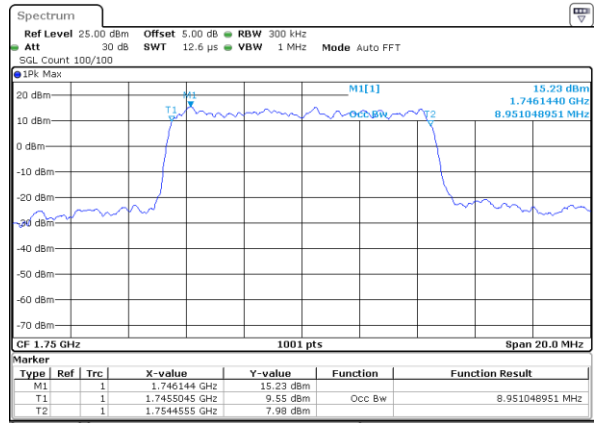

Date: 16 AUG 2017 20:41:23

Highest Channel / 5MHz / QPSK

Date: 16 AUG 2017 20:43:46

Highest Channel / 5MHz / 16QAM

Date: 16 AUG 2017 20:43:56

LTE Band 4

Lowest Channel / 10MHz / QPSK

Date: 16 AUG 2017 22:22:41

Lowest Channel / 10MHz / 16QAM

Date: 16 AUG 2017 22:22:52

Middle Channel / 10MHz / QPSK

Date: 16 AUG 2017 22:29:46

Middle Channel / 10MHz / 16QAM

Date: 16 AUG 2017 22:29:57

Highest Channel / 10MHz / QPSK

Date: 16 AUG 2017 22:32:19

Highest Channel / 10MHz / 16QAM

Date: 16 AUG 2017 22:32:30

LTE Band 4

Lowest Channel / 15MHz / QPSK

Date: 16 AUG 2017 22:39:25

Lowest Channel / 15MHz / 16QAM

Date: 16 AUG 2017 22:39:35

Middle Channel / 15MHz / QPSK

Date: 16 AUG 2017 22:46:30

Middle Channel / 15MHz / 16QAM

Date: 16 AUG 2017 22:46:41

Highest Channel / 15MHz / QPSK

Date: 16 AUG 2017 22:49:03

Highest Channel / 15MHz / 16QAM

Date: 16 AUG 2017 22:49:14

LTE Band 4