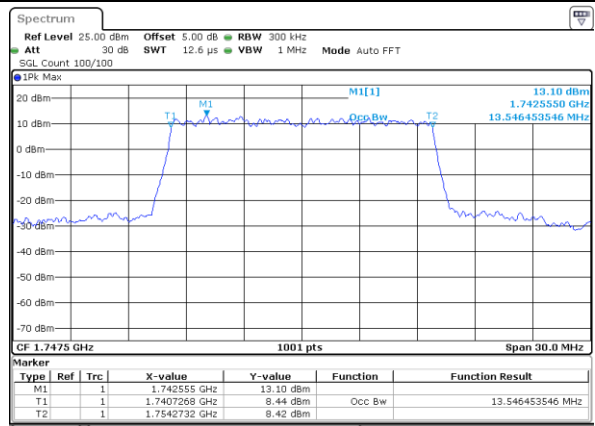

Date: 16 AUG 2017 22:46:30

Middle Channel / 15MHz / 16QAM

Date: 16 AUG 2017 22:46:41

Highest Channel / 15MHz / QPSK

Date: 16 AUG 2017 22:49:03

Highest Channel / 15MHz / 16QAM

Date: 16 AUG 2017 22:49:14

LTE Band 4