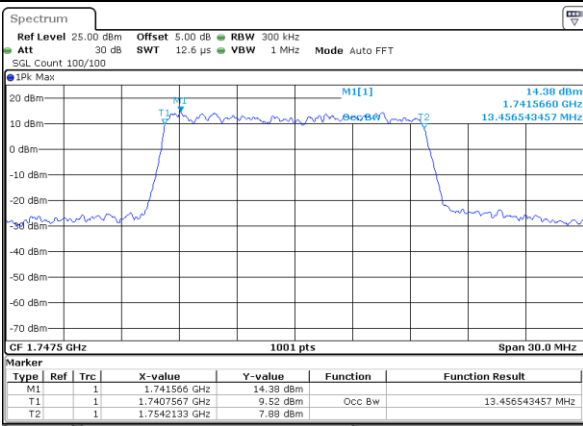

Highest Channel / 10MHz / 16QAM

Date: 16 AUG 2017 22:32:30

LTE Band 4

Lowest Channel / 15MHz / QPSK

Date: 16 AUG 2017 22:39:25

Lowest Channel / 15MHz / 16QAM

Date: 16 AUG 2017 22:39:35

Middle Channel / 15MHz / QPSK

Date: 16 AUG 2017 22:46:30

Middle Channel / 15MHz / 16QAM

Date: 16 AUG 2017 22:46:41

Highest Channel / 15MHz / QPSK

Date: 16 AUG 2017 22:49:03

Highest Channel / 15MHz / 16QAM

Date: 16 AUG 2017 22:49:14

LTE Band 4