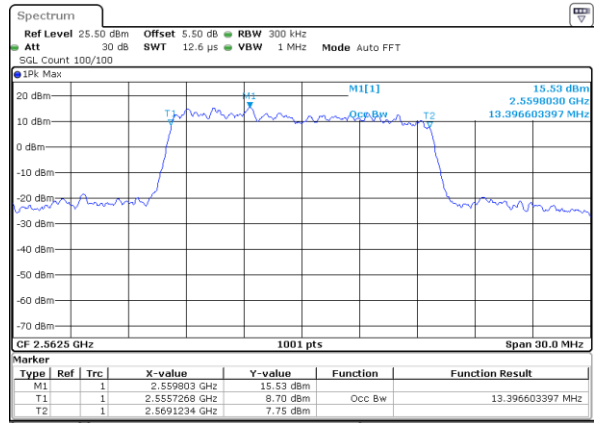

Highest Channel / 10MHz / QPSK

Date: 17 AUG 2017 11:12:18

Highest Channel / 10MHz / 16QAM

Date: 17 AUG 2017 11:12:41

LTE Band 7

Lowest Channel / 15MHz / QPSK

Date: 17 AUG 2017 11:24:30

Lowest Channel / 15MHz / 16QAM

Date: 17 AUG 2017 11:24:50

Middle Channel / 15MHz / QPSK

Date: 17 AUG 2017 11:25:31

Middle Channel / 15MHz / 16QAM

Date: 17 AUG 2017 11:25:10

Highest Channel / 15MHz / QPSK

Date: 17 AUG 2017 11:25:52

Highest Channel / 15MHz / 16QAM

Date: 17 AUG 2017 11:26:16

LTE Band 7

Lowest Channel / 20MHz / QPSK

Date: 17 AUG 2017 11:41:04

Lowest Channel / 20MHz / 16QAM

Date: 17 AUG 2017 11:41:24

Middle Channel / 20MHz / QPSK

Date: 17 AUG 2017 11:42:14