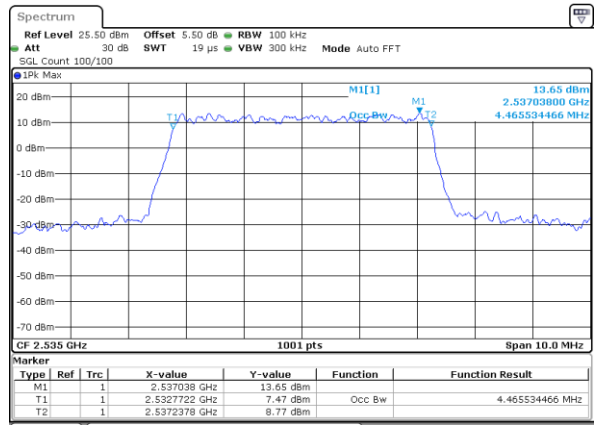

Date: 17 AUG 2017 10:17:47

Highest Channel / 5MHz / 16QAM

Date: 17 AUG 2017 10:17:58

LTE Band 5

Lowest Channel / 10MHz / QPSK

Lowest Channel / 10MHz / 16QAM

Middle Channel / 10MHz / QPSK

Middle Channel / 10MHz / 16QAM

Highest Channel / 10MHz / QPSK

Highest Channel / 10MHz / 16QAM

LTE Band 7

Lowest Channel / 5MHz / QPSK

Date: 17 AUG 2017 10:53:35

Lowest Channel / 5MHz / 16QAM

Date: 17 AUG 2017 10:54:07

Middle Channel / 5MHz / QPSK

Date: 17 AUG 2017 10:54:51

Middle Channel / 5MHz / 16QAM

Date: 17 AUG 2017 10:54:28

Highest Channel / 5MHz / QPSK

Date: 17 AUG 2017 10:55:12

Highest Channel / 5MHz / 16QAM

Date: 17 AUG 2017 10:55:32

LTE Band 7