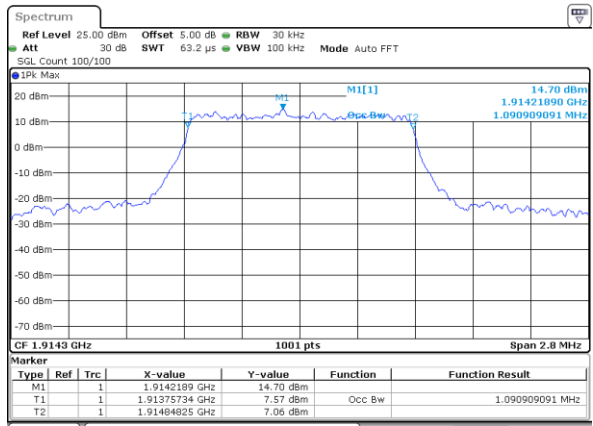

Middle Channel / 10MHz / QPSK

Date: 18 AUG 2017 11:25:42

Middle Channel / 10MHz / 16QAM

Date: 18 AUG 2017 11:25:52

LTE Band 25

Lowest Channel / 1.4MHz / QPSK

Date: 17 AUG 2017 19:37:52

Lowest Channel / 1.4MHz / 16QAM

Date: 17 AUG 2017 19:38:13

Middle Channel / 1.4MHz / QPSK

Date: 17 AUG 2017 19:52:16

Middle Channel / 1.4MHz / 16QAM

Date: 17 AUG 2017 19:52:37

Highest Channel / 1.4MHz / QPSK

Date: 17 AUG 2017 19:56:06

Highest Channel / 1.4MHz / 16QAM

Date: 17 AUG 2017 19:56:28

LTE Band 25

Lowest Channel / 3MHz / QPSK

Date: 17 AUG 2017 20:11:24

Lowest Channel / 3MHz / 16QAM

Date: 17 AUG 2017 20:11:45

Middle Channel / 3MHz / QPSK

Date: 17 AUG 2017 20:13:10