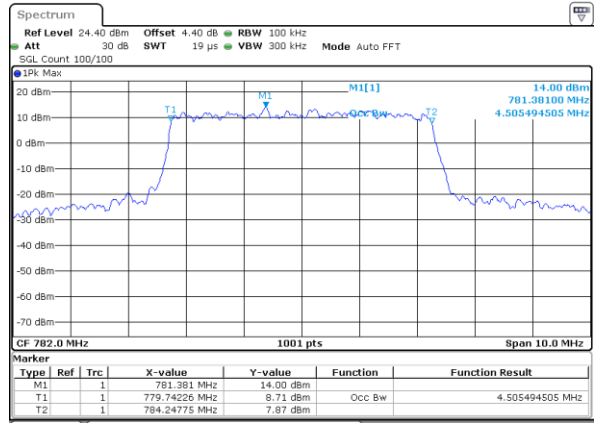

Lowest Channel / 10MHz / 16QAM

Date: 18 AUG 2017 10:01:41

Middle Channel / 10MHz / QPSK

Date: 18 AUG 2017 10:02:01

Middle Channel / 10MHz / 16QAM

Date: 18 AUG 2017 10:01:51

Highest Channel / 10MHz / QPSK

Date: 18 AUG 2017 10:02:11

Highest Channel / 10MHz / 16QAM

Date: 18 AUG 2017 10:02:21

LTE Band 13

Lowest Channel / 5MHz / QPSK

Date: 18 AUG 2017 11:03:40

Lowest Channel / 5MHz / 16QAM

Date: 18 AUG 2017 11:03:30

Middle Channel / 5MHz / QPSK

Date: 18 AUG 2017 11:12:28

Middle Channel / 5MHz / 16QAM

Date: 18 AUG 2017 11:12:38

Highest Channel / 5MHz / QPSK

Date: 18 AUG 2017 11:14:56

Highest Channel / 5MHz / 16QAM

Date: 18 AUG 2017 11:15:06

LTE Band 13