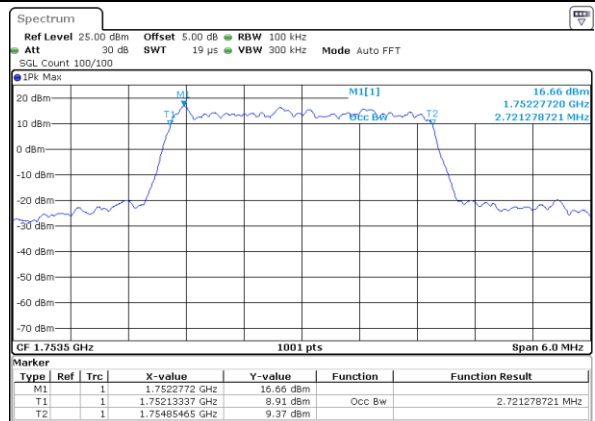

Highest Channel / 3MHz / 16QAM

Date: 16 AUG 2017 20:27:10