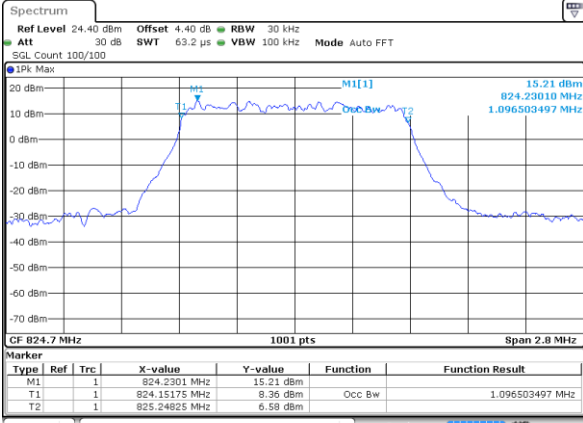

Highest Channel / 20MHz / QPSK

Date: 16 AUG 2017 23:05:49

Highest Channel / 20MHz / 16QAM

Date: 16 AUG 2017 23:05:59

LTE Band 5

Lowest Channel / 1.4MHz / QPSK

Date: 17 AUG 2017 09:28:33

Lowest Channel / 1.4MHz / 16QAM