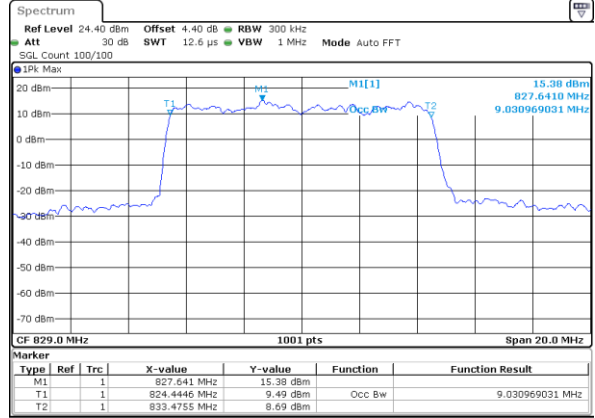

Date: 17 AUG 2017 10:17:47

Highest Channel / 5MHz / 16QAM

Date: 17 AUG 2017 10:17:58

LTE Band 5

Lowest Channel / 10MHz / QPSK

Lowest Channel / 10MHz / 16QAM

Middle Channel / 10MHz / QPSK

Middle Channel / 10MHz / 16QAM

Highest Channel / 10MHz / QPSK

Highest Channel / 10MHz / 16QAM

LTE Band 7

Lowest Channel / 5MHz / QPSK

Date: 17 AUG 2017 10:53:35

Lowest Channel / 5MHz / 16QAM

Date: 17 AUG 2017 10:54:07

Middle Channel / 5MHz / QPSK