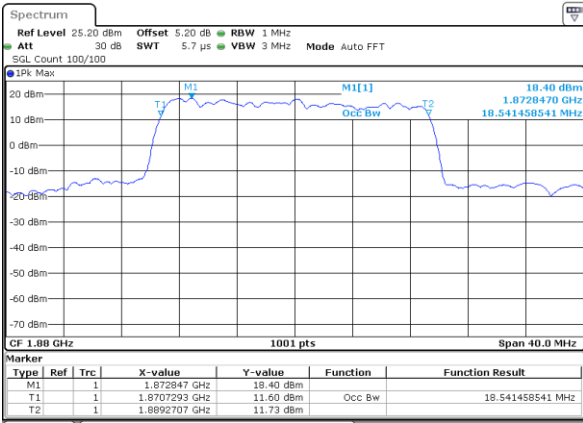

LTE Band 2

Lowest Channel / 20MHz / QPSK

Date: 17 AUG 2017 20:39:14

Lowest Channel / 20MHz / 16QAM

Date: 17 AUG 2017 20:39:24

Middle Channel / 20MHz / QPSK

Date: 17 AUG 2017 20:48:13

Middle Channel / 20MHz / 16QAM

Date: 17 AUG 2017 20:48:23

Highest Channel / 20MHz / QPSK

Date: 17 AUG 2017 20:48:42

Highest Channel / 20MHz / 16QAM

Date: 17 AUG 2017 20:48:52

LTE Band 4

Lowest Channel / 1.4MHz / QPSK

Date: 16 AUG 2017 20:00:36