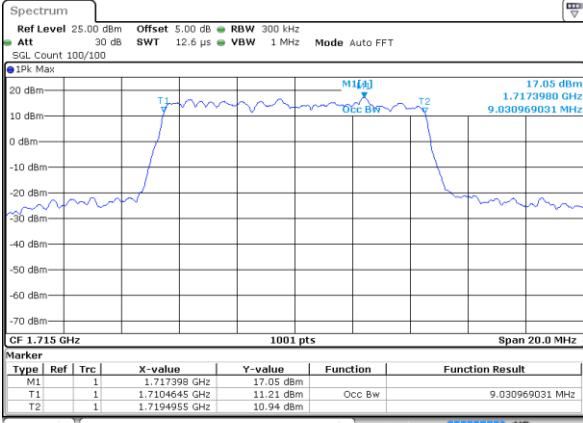

LTE Band 4

Lowest Channel / 5MHz / QPSK

Date: 16 AUG 2017 20:34:05

Lowest Channel / 5MHz / 16QAM

Date: 16 AUG 2017 20:34:16

Middle Channel / 5MHz / QPSK

Date: 16 AUG 2017 20:41:12

Middle Channel / 5MHz / 16QAM

Date: 16 AUG 2017 20:41:23

Highest Channel / 5MHz / QPSK

Date: 16 AUG 2017 20:43:46

Highest Channel / 5MHz / 16QAM

Date: 16 AUG 2017 20:43:56

LTE Band 4

Lowest Channel / 10MHz / QPSK

Date: 16 AUG 2017 22:22:41

Lowest Channel / 10MHz / 16QAM

Date: 16 AUG 2017 22:22:52

Middle Channel / 10MHz / QPSK

Date: 16 AUG 2017 22:29:46

Middle Channel / 10MHz / 16QAM

Date: 16 AUG 2017 22:29:57

Highest Channel / 10MHz / QPSK

Date: 16 AUG 2017 22:32:19

Highest Channel / 10MHz / 16QAM

Date: 16 AUG 2017 22:32:30

LTE Band 4

Lowest Channel / 15MHz / QPSK

Date: 16 AUG 2017 22:39:25

Lowest Channel / 15MHz / 16QAM

Date: 16 AUG 2017 22:39:35

Middle Channel / 15MHz / QPSK