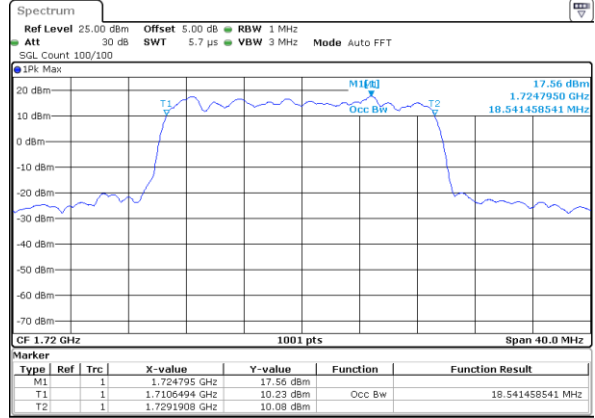

Lowest Channel / 20MHz / 16QAM

Date: 16 AUG 2017 22:56:20