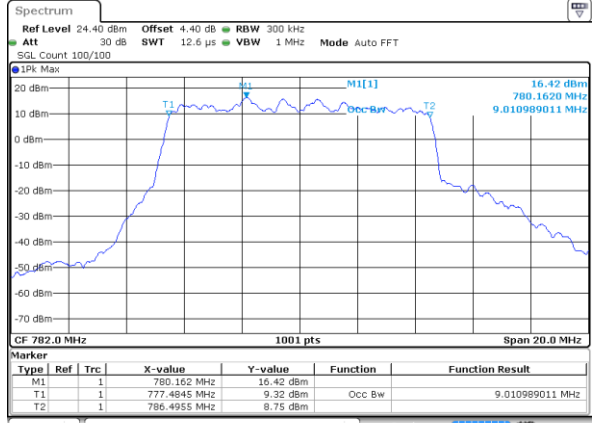

Highest Channel / 10MHz / 16QAM

Date: 18 AUG 2017 10:02:21

LTE Band 13

Lowest Channel / 5MHz / QPSK

Date: 18 AUG 2017 11:03:40

Lowest Channel / 5MHz / 16QAM

Date: 18 AUG 2017 11:03:30

Middle Channel / 5MHz / QPSK

Date: 18 AUG 2017 11:12:28

Middle Channel / 5MHz / 16QAM

Date: 18 AUG 2017 11:12:38

Highest Channel / 5MHz / QPSK

Date: 18 AUG 2017 11:14:56

Highest Channel / 5MHz / 16QAM

Date: 18 AUG 2017 11:15:06

LTE Band 13

Middle Channel / 10MHz / QPSK

Date: 18 AUG 2017 11:25:42

Middle Channel / 10MHz / 16QAM

Date: 18 AUG 2017 11:25:52

LTE Band 25

Lowest Channel / 1.4MHz / QPSK

Date: 17 AUG 2017 19:37:52

Lowest Channel / 1.4MHz / 16QAM