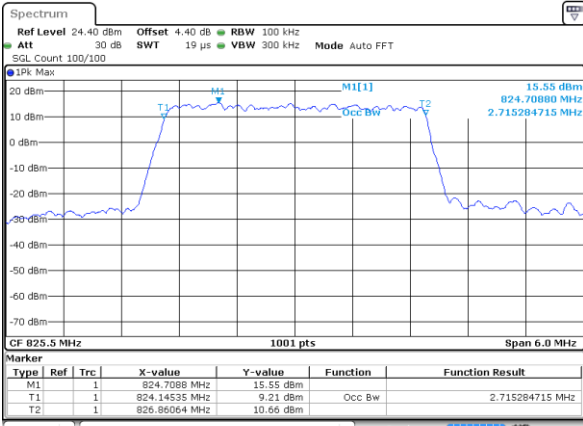

LTE Band 5

Lowest Channel / 3MHz / QPSK

Date: 17 AUG 2017 09:45:24