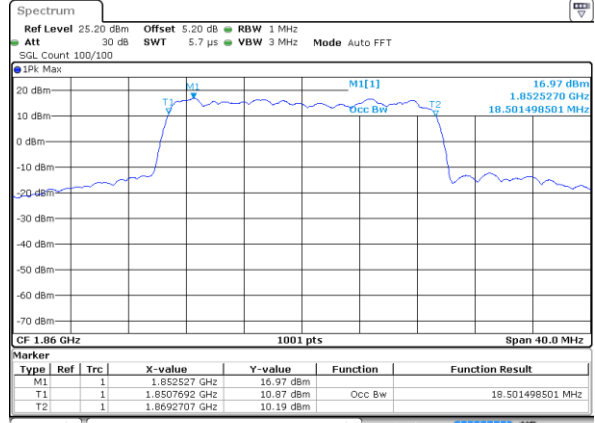

LTE Band 2

Lowest Channel / 20MHz / QPSK

Date: 17 AUG 2017 20:39:14

Lowest Channel / 20MHz / 16QAM

Date: 17 AUG 2017 20:39:24

Middle Channel / 20MHz / QPSK

Date: 17 AUG 2017 20:48:13

Middle Channel / 20MHz / 16QAM

Date: 17 AUG 2017 20:48:23

Highest Channel / 20MHz / QPSK

Date: 17 AUG 2017 20:48:42

Highest Channel / 20MHz / 16QAM

Date: 17 AUG 2017 20:48:52

LTE Band 4

Lowest Channel / 1.4MHz / QPSK

Date: 16 AUG 2017 20:00:36