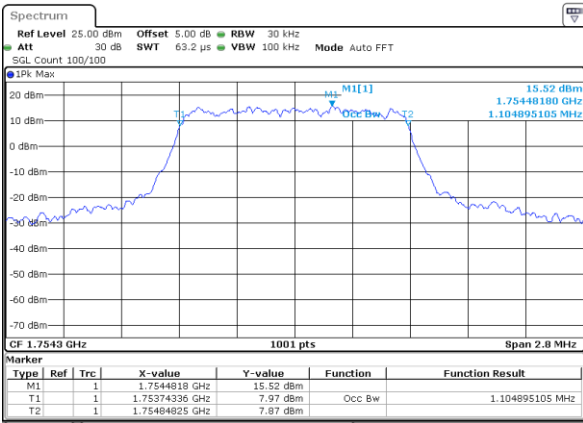

Date: 17 AUG 2017 20:48:23

Highest Channel / 20MHz / QPSK

Date: 17 AUG 2017 20:48:42

Highest Channel / 20MHz / 16QAM

Date: 17 AUG 2017 20:48:52

LTE Band 4

Lowest Channel / 1.4MHz / QPSK

Date: 16 AUG 2017 20:00:36

Lowest Channel / 1.4MHz / 16QAM

Date: 16 AUG 2017 20:00:47

Middle Channel / 1.4MHz / QPSK

Date: 16 AUG 2017 20:07:42

Middle Channel / 1.4MHz / 16QAM

Date: 16 AUG 2017 20:07:52

Highest Channel / 1.4MHz / QPSK

Date: 16 AUG 2017 20:10:15

Highest Channel / 1.4MHz / 16QAM

Date: 16 AUG 2017 20:10:26

LTE Band 4

Lowest Channel / 3MHz / QPSK

Date: 16 AUG 2017 20:17:21

Lowest Channel / 3MHz / 16QAM

Date: 16 AUG 2017 20:17:31