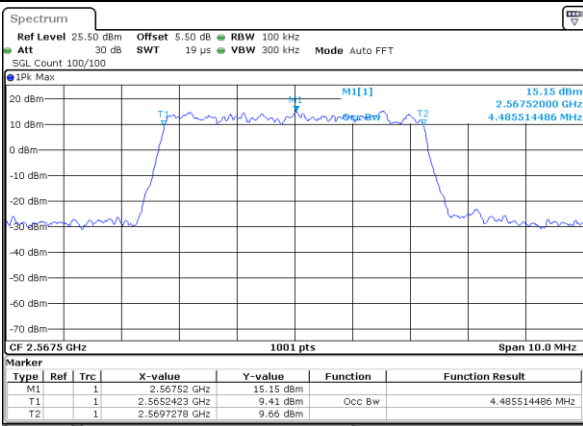

Highest Channel / 10MHz / QPSK

Highest Channel / 10MHz / 16QAM

LTE Band 7

Lowest Channel / 5MHz / QPSK

Date: 17 AUG 2017 10:53:35

Lowest Channel / 5MHz / 16QAM

Date: 17 AUG 2017 10:54:07

Middle Channel / 5MHz / QPSK

Date: 17 AUG 2017 10:54:51

Middle Channel / 5MHz / 16QAM

Date: 17 AUG 2017 10:54:28

Highest Channel / 5MHz / QPSK

Date: 17 AUG 2017 10:55:12

Highest Channel / 5MHz / 16QAM

Date: 17 AUG 2017 10:55:32

LTE Band 7