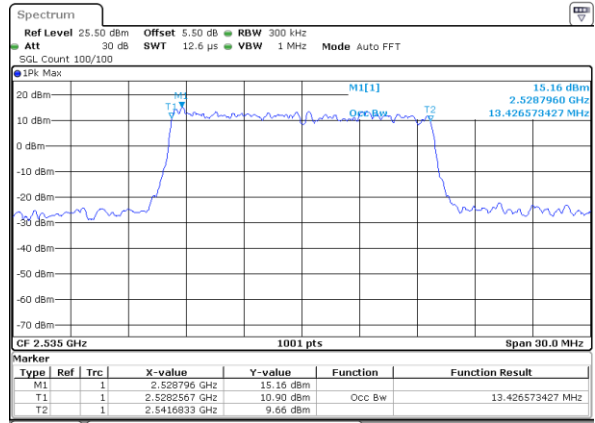

Middle Channel / 15MHz / 16QAM

Date: 17 AUG 2017 11:25:10