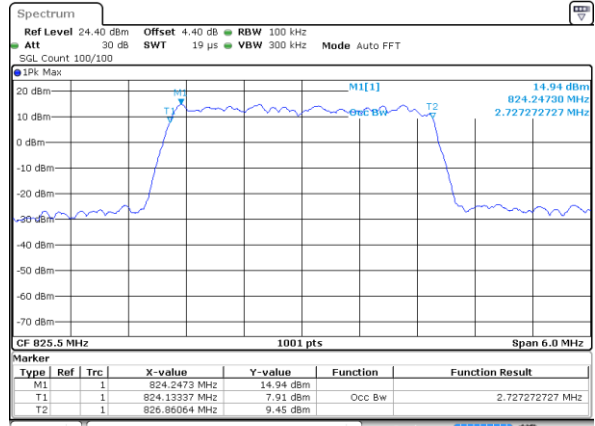

Date: 17 AUG 2017 09:37:27

LTE Band 5

Lowest Channel / 3MHz / QPSK

Date: 17 AUG 2017 09:45:24

Lowest Channel / 3MHz / 16QAM

Date: 17 AUG 2017 09:45:35

Middle Channel / 3MHz / QPSK

Date: 17 AUG 2017 09:54:30

Middle Channel / 3MHz / 16QAM

Date: 17 AUG 2017 09:54:41

Highest Channel / 3MHz / QPSK

Date: 17 AUG 2017 09:57:03

Highest Channel / 3MHz / 16QAM

Date: 17 AUG 2017 09:57:14

LTE Band 5

Lowest Channel / 5MHz / QPSK