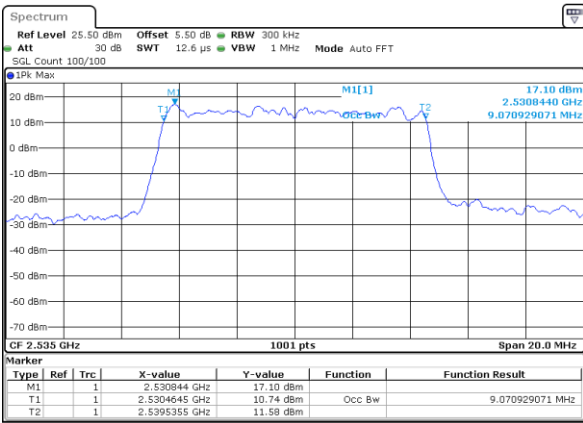

Date: 17 AUG 2017 10:54:51

Middle Channel / 5MHz / 16QAM

Date: 17 AUG 2017 10:54:28

Highest Channel / 5MHz / QPSK

Date: 17 AUG 2017 10:55:12

Highest Channel / 5MHz / 16QAM

Date: 17 AUG 2017 10:55:32

LTE Band 7

Lowest Channel / 10MHz / QPSK

Date: 17 AUG 2017 11:04:56

Lowest Channel / 10MHz / 16QAM

Date: 17 AUG 2017 11:11:16

Middle Channel / 10MHz / QPSK

Date: 17 AUG 2017 11:11:57

Middle Channel / 10MHz / 16QAM

Date: 17 AUG 2017 11:11:36

Highest Channel / 10MHz / QPSK

Date: 17 AUG 2017 11:12:18

Highest Channel / 10MHz / 16QAM

Date: 17 AUG 2017 11:12:41

LTE Band 7

Lowest Channel / 15MHz / QPSK

Date: 17 AUG 2017 11:24:30

Lowest Channel / 15MHz / 16QAM