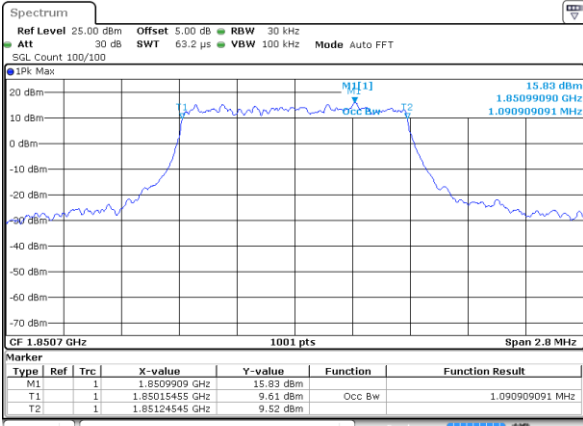

Date: 18 AUG 2017 11:12:28

Middle Channel / 5MHz / 16QAM

Date: 18 AUG 2017 11:12:38

Highest Channel / 5MHz / QPSK

Date: 18 AUG 2017 11:14:56

Highest Channel / 5MHz / 16QAM

Date: 18 AUG 2017 11:15:06

LTE Band 13

Middle Channel / 10MHz / QPSK

Date: 18 AUG 2017 11:25:42

Middle Channel / 10MHz / 16QAM

Date: 18 AUG 2017 11:25:52

LTE Band 25

Lowest Channel / 1.4MHz / QPSK

Date: 17 AUG 2017 19:37:52

Lowest Channel / 1.4MHz / 16QAM