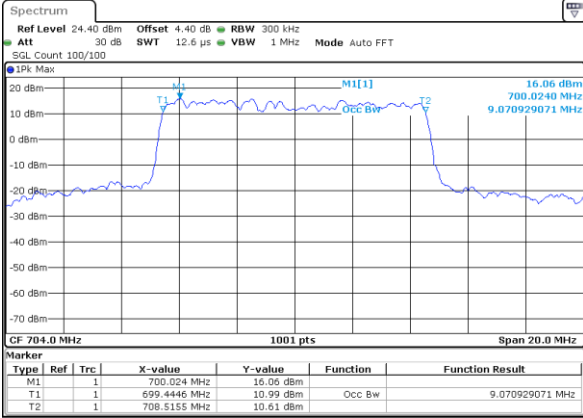

LTE Band 12

Lowest Channel / 5MHz / QPSK

Date: 18 AUG 2017 09:45:08

Lowest Channel / 5MHz / 16QAM

Date: 18 AUG 2017 09:45:18

Middle Channel / 5MHz / QPSK

Date: 18 AUG 2017 09:45:38

Middle Channel / 5MHz / 16QAM

Date: 18 AUG 2017 09:45:28

Highest Channel / 5MHz / QPSK

Date: 18 AUG 2017 09:45:48

Highest Channel / 5MHz / 16QAM

Date: 18 AUG 2017 09:45:58

LTE Band 12

Lowest Channel / 10MHz / QPSK

Date: 18 AUG 2017 10:01:31

Lowest Channel / 10MHz / 16QAM

Date: 18 AUG 2017 10:01:41

Middle Channel / 10MHz / QPSK

Date: 18 AUG 2017 10:02:01

Middle Channel / 10MHz / 16QAM

Date: 18 AUG 2017 10:01:51

Highest Channel / 10MHz / QPSK

Date: 18 AUG 2017 10:02:11