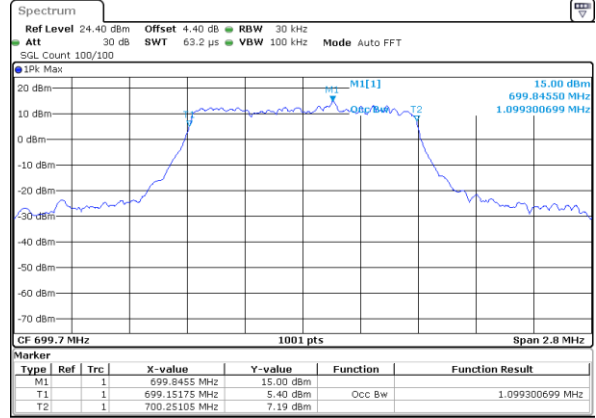

Date: 17 AUG 2017 11:26:16

LTE Band 7

Lowest Channel / 20MHz / QPSK

Date: 17 AUG 2017 11:41:04

Lowest Channel / 20MHz / 16QAM

Date: 17 AUG 2017 11:41:24

Middle Channel / 20MHz / QPSK

Date: 17 AUG 2017 11:42:14

Middle Channel / 20MHz / 16QAM

Date: 17 AUG 2017 11:41:49

Highest Channel / 20MHz / QPSK

Date: 17 AUG 2017 11:42:34

Highest Channel / 20MHz / 16QAM

Date: 17 AUG 2017 11:42:55

LTE Band 12

Lowest Channel / 1.4MHz / QPSK

Date: 18 AUG 2017 09:12:21

Lowest Channel / 1.4MHz / 16QAM

Date: 18 AUG 2017 09:12:31

Middle Channel / 1.4MHz / QPSK

Date: 18 AUG 2017 09:12:51

Middle Channel / 1.4MHz / 16QAM

Date: 18 AUG 2017 09:12:41

Highest Channel / 1.4MHz / QPSK