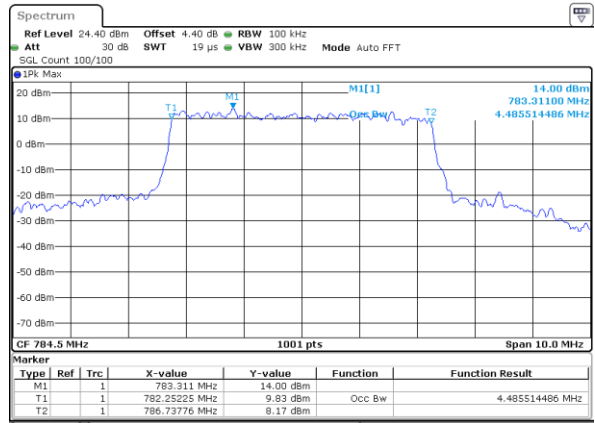

Highest Channel / 10MHz / 16QAM

Date: 18 AUG 2017 10:02:21

LTE Band 13

Lowest Channel / 5MHz / QPSK

Date: 18 AUG 2017 11:03:40

Lowest Channel / 5MHz / 16QAM

Date: 18 AUG 2017 11:03:30

Middle Channel / 5MHz / QPSK

Date: 18 AUG 2017 11:12:28

Middle Channel / 5MHz / 16QAM

Date: 18 AUG 2017 11:12:38

Highest Channel / 5MHz / QPSK

Date: 18 AUG 2017 11:14:56

Highest Channel / 5MHz / 16QAM

Date: 18 AUG 2017 11:15:06

LTE Band 13

Middle Channel / 10MHz / QPSK

Date: 18 AUG 2017 11:25:42

Middle Channel / 10MHz / 16QAM

Date: 18 AUG 2017 11:25:52

LTE Band 25

Lowest Channel / 1.4MHz / QPSK

Date: 17 AUG 2017 19:37:52

Lowest Channel / 1.4MHz / 16QAM