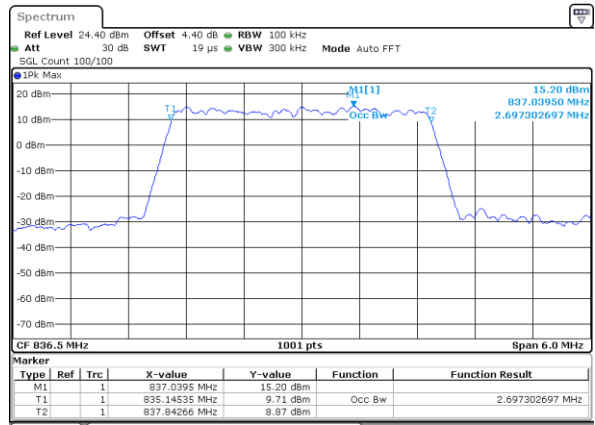

Date: 17 AUG 2017 09:37:27

LTE Band 5

Lowest Channel / 3MHz / QPSK

Date: 17 AUG 2017 09:45:24

Lowest Channel / 3MHz / 16QAM

Date: 17 AUG 2017 09:45:35

Middle Channel / 3MHz / QPSK

Date: 17 AUG 2017 09:54:30

Middle Channel / 3MHz / 16QAM

Date: 17 AUG 2017 09:54:41

Highest Channel / 3MHz / QPSK

Date: 17 AUG 2017 09:57:03

Highest Channel / 3MHz / 16QAM

Date: 17 AUG 2017 09:57:14

LTE Band 5

Lowest Channel / 5MHz / QPSK