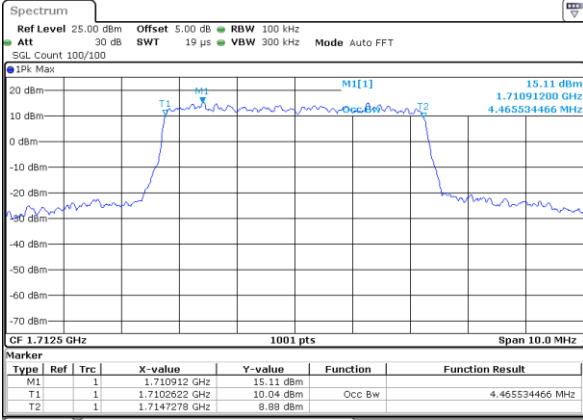

Date: 16 AUG 2017 20:10:15

Highest Channel / 1.4MHz / 16QAM

Date: 16 AUG 2017 20:10:26

LTE Band 4

Lowest Channel / 3MHz / QPSK

Date: 16 AUG 2017 20:17:21

Lowest Channel / 3MHz / 16QAM

Date: 16 AUG 2017 20:17:31

Middle Channel / 3MHz / QPSK

Date: 16 AUG 2017 20:24:26

Middle Channel / 3MHz / 16QAM

Date: 16 AUG 2017 20:24:37

Highest Channel / 3MHz / QPSK

Date: 16 AUG 2017 20:26:59

Highest Channel / 3MHz / 16QAM

Date: 16 AUG 2017 20:27:10

LTE Band 4

Lowest Channel / 5MHz / QPSK

Date: 16 AUG 2017 20:34:05

Lowest Channel / 5MHz / 16QAM

Date: 16 AUG 2017 20:34:16

Middle Channel / 5MHz / QPSK

Date: 16 AUG 2017 20:41:12

Middle Channel / 5MHz / 16QAM