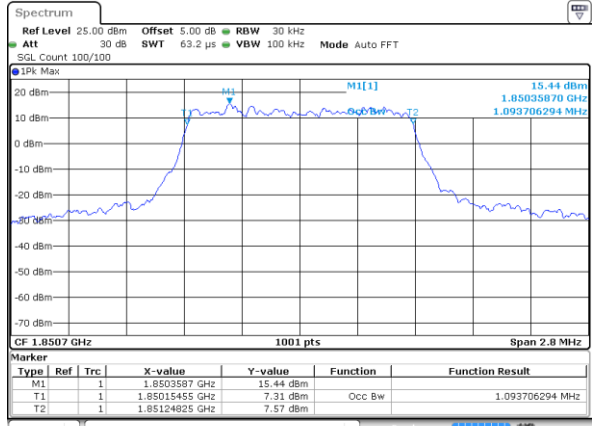

Date: 18 AUG 2017 11:12:28

Middle Channel / 5MHz / 16QAM

Date: 18 AUG 2017 11:12:38

Highest Channel / 5MHz / QPSK

Date: 18 AUG 2017 11:14:56

Highest Channel / 5MHz / 16QAM

Date: 18 AUG 2017 11:15:06

LTE Band 13

Middle Channel / 10MHz / QPSK

Date: 18 AUG 2017 11:25:42

Middle Channel / 10MHz / 16QAM

Date: 18 AUG 2017 11:25:52

LTE Band 25

Lowest Channel / 1.4MHz / QPSK

Date: 17 AUG 2017 19:37:52

Lowest Channel / 1.4MHz / 16QAM

Date: 17 AUG 2017 19:38:13

Middle Channel / 1.4MHz / QPSK

Date: 17 AUG 2017 19:52:16

Middle Channel / 1.4MHz / 16QAM

Date: 17 AUG 2017 19:52:37

Highest Channel / 1.4MHz / QPSK

Date: 17 AUG 2017 19:56:06

Highest Channel / 1.4MHz / 16QAM