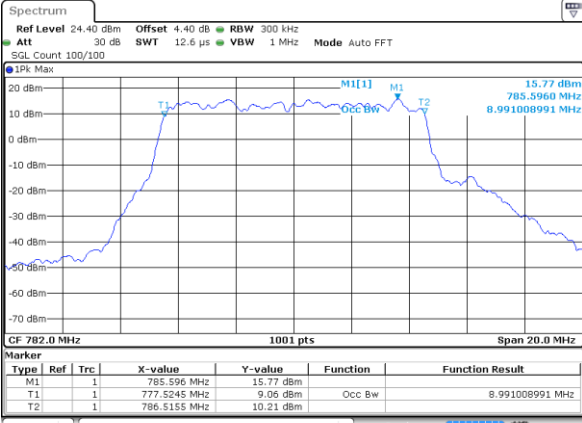

Highest Channel / 10MHz / 16QAM

Date: 18 AUG 2017 10:02:21

LTE Band 13

Lowest Channel / 5MHz / QPSK

Date: 18 AUG 2017 11:03:40

Lowest Channel / 5MHz / 16QAM

Date: 18 AUG 2017 11:03:30

Middle Channel / 5MHz / QPSK

Date: 18 AUG 2017 11:12:28

Middle Channel / 5MHz / 16QAM

Date: 18 AUG 2017 11:12:38

Highest Channel / 5MHz / QPSK

Date: 18 AUG 2017 11:14:56

Highest Channel / 5MHz / 16QAM

Date: 18 AUG 2017 11:15:06

LTE Band 13

Middle Channel / 10MHz / QPSK

Date: 18 AUG 2017 11:25:42

Middle Channel / 10MHz / 16QAM

Date: 18 AUG 2017 11:25:52

LTE Band 25

Lowest Channel / 1.4MHz / QPSK

Date: 17 AUG 2017 19:37:52

Lowest Channel / 1.4MHz / 16QAM