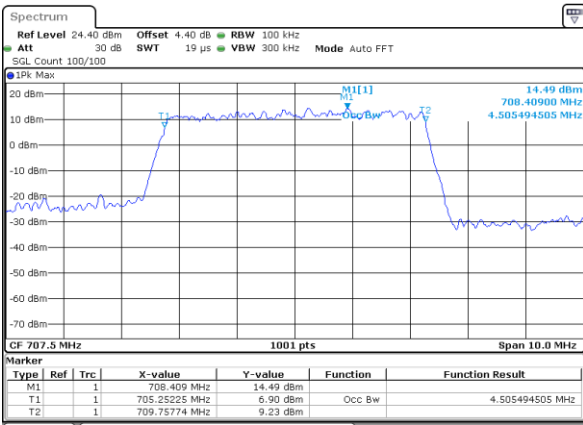

LTE Band 12

Lowest Channel / 5MHz / QPSK

Date: 18 AUG 2017 09:45:08

Lowest Channel / 5MHz / 16QAM

Date: 18 AUG 2017 09:45:18

Middle Channel / 5MHz / QPSK

Date: 18 AUG 2017 09:45:38

Middle Channel / 5MHz / 16QAM

Date: 18 AUG 2017 09:45:28

Highest Channel / 5MHz / QPSK

Date: 18 AUG 2017 09:45:48

Highest Channel / 5MHz / 16QAM

Date: 18 AUG 2017 09:45:58

LTE Band 12

Lowest Channel / 10MHz / QPSK

Date: 18 AUG 2017 10:01:31