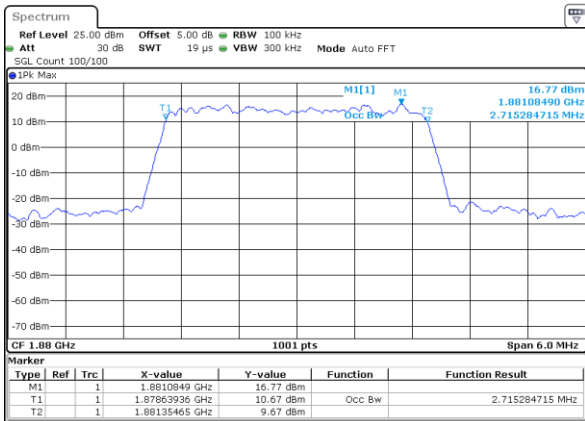

Date: 17 AUG 2017 19:38:13

Middle Channel / 1.4MHz / QPSK

Date: 17 AUG 2017 19:52:16

Middle Channel / 1.4MHz / 16QAM

Date: 17 AUG 2017 19:52:37

Highest Channel / 1.4MHz / QPSK

Date: 17 AUG 2017 19:56:06

Highest Channel / 1.4MHz / 16QAM

Date: 17 AUG 2017 19:56:28

LTE Band 25

Lowest Channel / 3MHz / QPSK

Date: 17 AUG 2017 20:11:24

Lowest Channel / 3MHz / 16QAM

Date: 17 AUG 2017 20:11:45

Middle Channel / 3MHz / QPSK

Date: 17 AUG 2017 20:13:10

Middle Channel / 3MHz / 16QAM

Date: 17 AUG 2017 20:12:49

Highest Channel / 3MHz / QPSK

Date: 17 AUG 2017 20:13:32

Highest Channel / 3MHz / 16QAM

Date: 17 AUG 2017 20:13:53