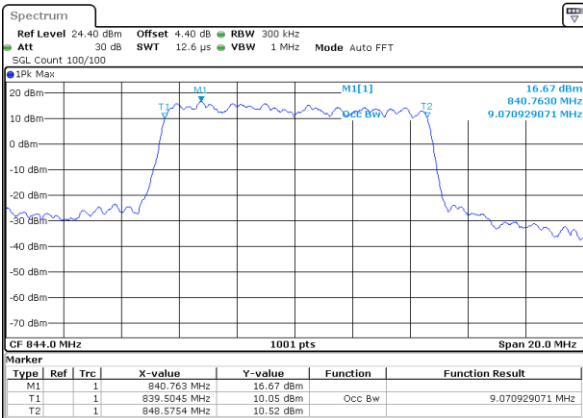

Date: 17 AUG 2017 10:17:47

Highest Channel / 5MHz / 16QAM

Date: 17 AUG 2017 10:17:58

LTE Band 5

Lowest Channel / 10MHz / QPSK

Lowest Channel / 10MHz / 16QAM

Middle Channel / 10MHz / QPSK

Middle Channel / 10MHz / 16QAM

Highest Channel / 10MHz / QPSK

Highest Channel / 10MHz / 16QAM

LTE Band 7

Lowest Channel / 5MHz / QPSK

Date: 17 AUG 2017 10:53:35

Lowest Channel / 5MHz / 16QAM

Date: 17 AUG 2017 10:54:07

Middle Channel / 5MHz / QPSK