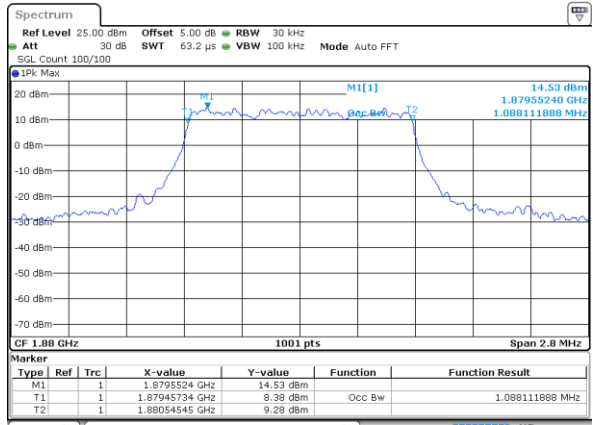

Highest Channel / 10MHz / 16QAM

Date: 18 AUG 2017 10:02:21

LTE Band 13

Lowest Channel / 5MHz / QPSK

Date: 18 AUG 2017 11:03:40

Lowest Channel / 5MHz / 16QAM

Date: 18 AUG 2017 11:03:30

Middle Channel / 5MHz / QPSK

Date: 18 AUG 2017 11:12:28

Middle Channel / 5MHz / 16QAM

Date: 18 AUG 2017 11:12:38

Highest Channel / 5MHz / QPSK

Date: 18 AUG 2017 11:14:56

Highest Channel / 5MHz / 16QAM

Date: 18 AUG 2017 11:15:06

LTE Band 13

Middle Channel / 10MHz / QPSK

Date: 18 AUG 2017 11:25:42

Middle Channel / 10MHz / 16QAM

Date: 18 AUG 2017 11:25:52

LTE Band 25

Lowest Channel / 1.4MHz / QPSK

Date: 17 AUG 2017 19:37:52

Lowest Channel / 1.4MHz / 16QAM

Date: 17 AUG 2017 19:38:13

Middle Channel / 1.4MHz / QPSK

Date: 17 AUG 2017 19:52:16

Middle Channel / 1.4MHz / 16QAM

Date: 17 AUG 2017 19:52:37

Highest Channel / 1.4MHz / QPSK

Date: 17 AUG 2017 19:56:06

Highest Channel / 1.4MHz / 16QAM