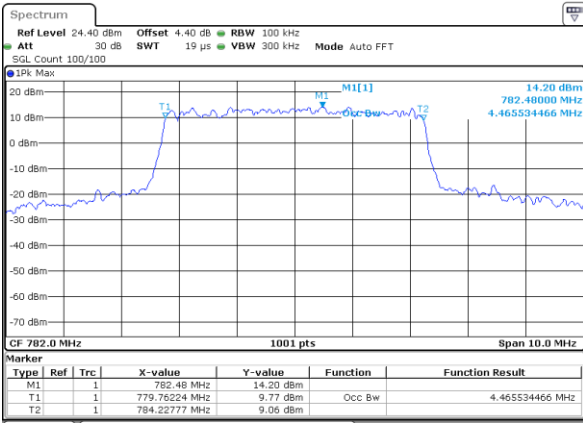

Lowest Channel / 10MHz / 16QAM

Date: 18 AUG 2017 10:01:41

Middle Channel / 10MHz / QPSK

Date: 18 AUG 2017 10:02:01

Middle Channel / 10MHz / 16QAM

Date: 18 AUG 2017 10:01:51

Highest Channel / 10MHz / QPSK

Date: 18 AUG 2017 10:02:11

Highest Channel / 10MHz / 16QAM

Date: 18 AUG 2017 10:02:21

LTE Band 13

Lowest Channel / 5MHz / QPSK

Date: 18 AUG 2017 11:03:40

Lowest Channel / 5MHz / 16QAM

Date: 18 AUG 2017 11:03:30

Middle Channel / 5MHz / QPSK

Date: 18 AUG 2017 11:12:28

Middle Channel / 5MHz / 16QAM

Date: 18 AUG 2017 11:12:38

Highest Channel / 5MHz / QPSK

Date: 18 AUG 2017 11:14:56

Highest Channel / 5MHz / 16QAM

Date: 18 AUG 2017 11:15:06

LTE Band 13