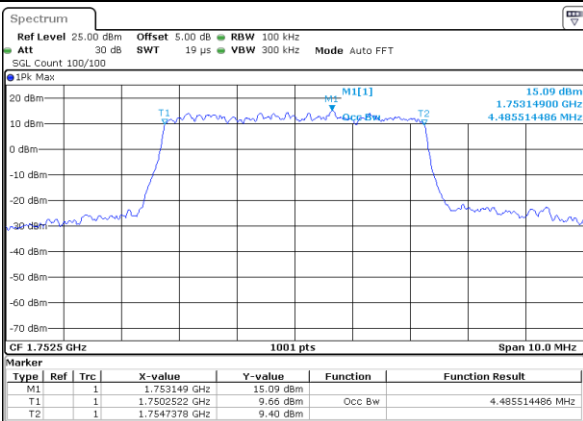

LTE Band 4

Lowest Channel / 5MHz / QPSK

Date: 16 AUG 2017 20:34:05

Lowest Channel / 5MHz / 16QAM

Date: 16 AUG 2017 20:34:16

Middle Channel / 5MHz / QPSK

Date: 16 AUG 2017 20:41:12

Middle Channel / 5MHz / 16QAM

Date: 16 AUG 2017 20:41:23

Highest Channel / 5MHz / QPSK

Date: 16 AUG 2017 20:43:46

Highest Channel / 5MHz / 16QAM

Date: 16 AUG 2017 20:43:56

LTE Band 4

Lowest Channel / 10MHz / QPSK

Date: 16 AUG 2017 22:22:41