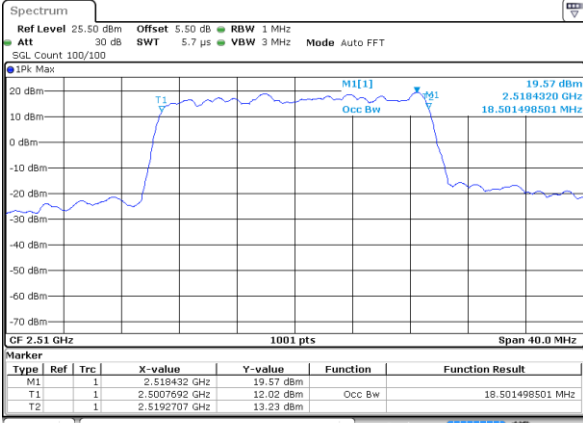

Highest Channel / 10MHz / QPSK

Date: 17 AUG 2017 11:12:18

Highest Channel / 10MHz / 16QAM

Date: 17 AUG 2017 11:12:41

LTE Band 7

Lowest Channel / 15MHz / QPSK

Date: 17 AUG 2017 11:24:30

Lowest Channel / 15MHz / 16QAM

Date: 17 AUG 2017 11:24:50

Middle Channel / 15MHz / QPSK

Date: 17 AUG 2017 11:25:31

Middle Channel / 15MHz / 16QAM

Date: 17 AUG 2017 11:25:10

Highest Channel / 15MHz / QPSK

Date: 17 AUG 2017 11:25:52

Highest Channel / 15MHz / 16QAM

Date: 17 AUG 2017 11:26:16

LTE Band 7

Lowest Channel / 20MHz / QPSK

Date: 17 AUG 2017 11:41:04

Lowest Channel / 20MHz / 16QAM

Date: 17 AUG 2017 11:41:24

Middle Channel / 20MHz / QPSK

Date: 17 AUG 2017 11:42:14

Middle Channel / 20MHz / 16QAM

Date: 17 AUG 2017 11:41:49

Highest Channel / 20MHz / QPSK

Date: 17 AUG 2017 11:42:34

Highest Channel / 20MHz / 16QAM

Date: 17 AUG 2017 11:42:55

LTE Band 12

Lowest Channel / 1.4MHz / QPSK