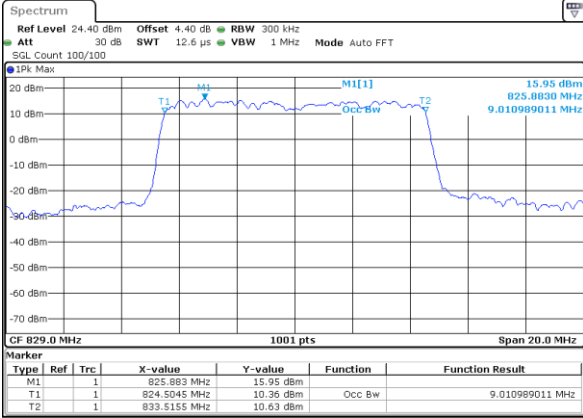

Date: 17 AUG 2017 10:17:47

Highest Channel / 5MHz / 16QAM

Date: 17 AUG 2017 10:17:58

LTE Band 5

Lowest Channel / 10MHz / QPSK

Lowest Channel / 10MHz / 16QAM

Middle Channel / 10MHz / QPSK

Middle Channel / 10MHz / 16QAM

Highest Channel / 10MHz / QPSK

Highest Channel / 10MHz / 16QAM

LTE Band 7

Lowest Channel / 5MHz / QPSK

Date: 17 AUG 2017 10:53:35

Lowest Channel / 5MHz / 16QAM

Date: 17 AUG 2017 10:54:07

Middle Channel / 5MHz / QPSK