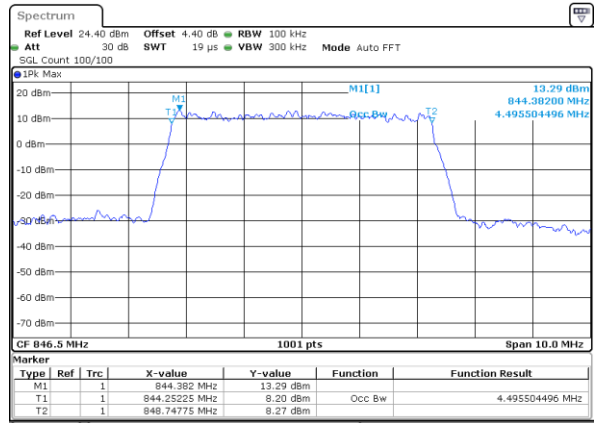

Middle Channel / 3MHz / 16QAM

Date: 17 AUG 2017 09:54:41

Highest Channel / 3MHz / QPSK

Date: 17 AUG 2017 09:57:03

Highest Channel / 3MHz / 16QAM

Date: 17 AUG 2017 09:57:14

LTE Band 5

Lowest Channel / 5MHz / QPSK

Date: 17 AUG 2017 10:06:09

Lowest Channel / 5MHz / 16QAM

Date: 17 AUG 2017 10:06:20

Middle Channel / 5MHz / QPSK

Date: 17 AUG 2017 10:15:14

Middle Channel / 5MHz / 16QAM

Date: 17 AUG 2017 10:15:25

Highest Channel / 5MHz / QPSK

Date: 17 AUG 2017 10:17:47

Highest Channel / 5MHz / 16QAM

Date: 17 AUG 2017 10:17:58

LTE Band 5

Lowest Channel / 10MHz / QPSK

Lowest Channel / 10MHz / 16QAM

Middle Channel / 10MHz / QPSK

Middle Channel / 10MHz / 16QAM