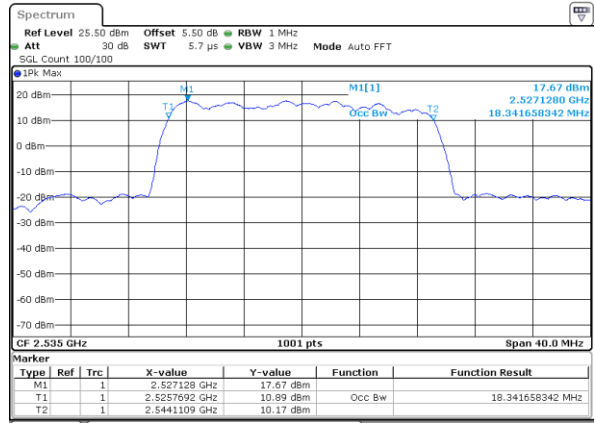

Highest Channel / 10MHz / QPSK

Date: 17 AUG 2017 11:12:18

Highest Channel / 10MHz / 16QAM

Date: 17 AUG 2017 11:12:41

LTE Band 7

Lowest Channel / 15MHz / QPSK

Date: 17 AUG 2017 11:24:30

Lowest Channel / 15MHz / 16QAM

Date: 17 AUG 2017 11:26:16

LTE Band 7

Lowest Channel / 20MHz / QPSK

Date: 17 AUG 2017 11:41:04

Lowest Channel / 20MHz / 16QAM

Date: 17 AUG 2017 11:41:24

Middle Channel / 20MHz / QPSK

Date: 17 AUG 2017 11:42:14

Middle Channel / 20MHz / 16QAM

Date: 17 AUG 2017 11:41:49

Highest Channel / 20MHz / QPSK

Date: 17 AUG 2017 11:42:34

Highest Channel / 20MHz / 16QAM

Date: 17 AUG 2017 11:42:55

LTE Band 12

Lowest Channel / 1.4MHz / QPSK