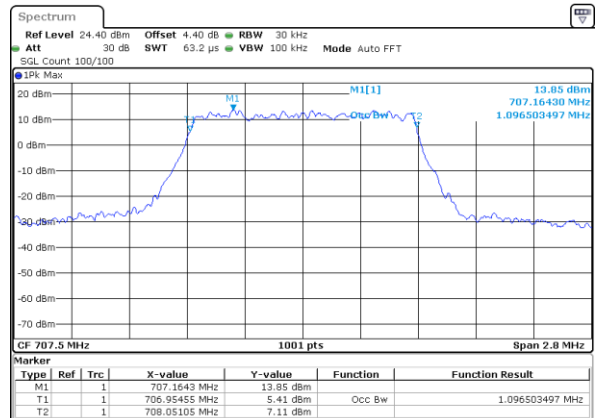

Middle Channel / 20MHz / 16QAM

Date: 17 AUG 2017 11:41:49

Highest Channel / 20MHz / QPSK

Date: 17 AUG 2017 11:42:34

Highest Channel / 20MHz / 16QAM

Date: 17 AUG 2017 11:42:55

LTE Band 12

Lowest Channel / 1.4MHz / QPSK

Date: 18 AUG 2017 09:12:21

Lowest Channel / 1.4MHz / 16QAM

Date: 18 AUG 2017 09:12:31

Middle Channel / 1.4MHz / QPSK

Date: 18 AUG 2017 09:12:51

Middle Channel / 1.4MHz / 16QAM

Date: 18 AUG 2017 09:12:41

Highest Channel / 1.4MHz / QPSK

Date: 18 AUG 2017 09:13:01

Highest Channel / 1.4MHz / 16QAM

Date: 18 AUG 2017 09:13:11

LTE Band 12

Lowest Channel / 3MHz / QPSK

Date: 18 AUG 2017 09:28:45

Lowest Channel / 3MHz / 16QAM

Date: 18 AUG 2017 09:28:55