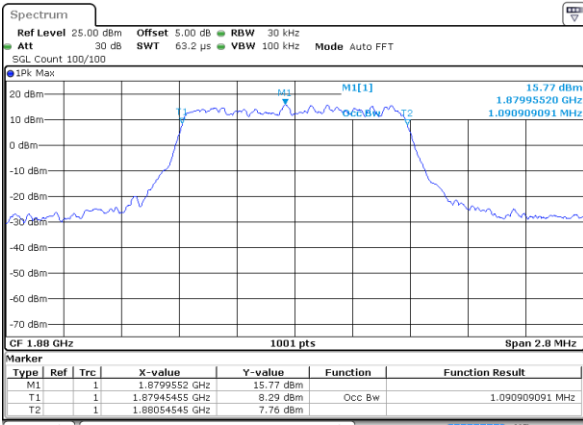

Middle Channel / 1.4MHz / QPSK

Date: 17 AUG 2017 19:52:16