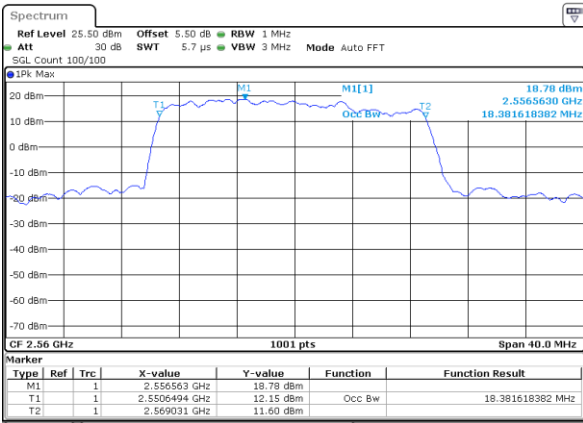

Date: 17 AUG 2017 11:26:16

LTE Band 7

Lowest Channel / 20MHz / QPSK

Date: 17 AUG 2017 11:41:04

Lowest Channel / 20MHz / 16QAM

Date: 17 AUG 2017 11:41:24

Middle Channel / 20MHz / QPSK

Date: 17 AUG 2017 11:42:14

Middle Channel / 20MHz / 16QAM

Date: 17 AUG 2017 11:41:49

Highest Channel / 20MHz / QPSK

Date: 17 AUG 2017 11:42:34

Highest Channel / 20MHz / 16QAM

Date: 17 AUG 2017 11:42:55

LTE Band 12

Lowest Channel / 1.4MHz / QPSK