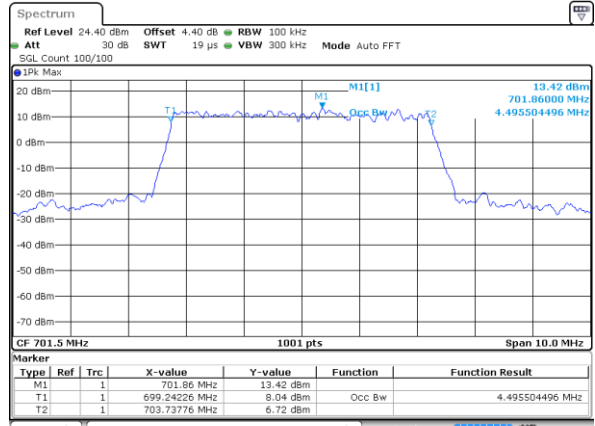

Date: 18 AUG 2017 09:13:01

Highest Channel / 1.4MHz / 16QAM

Date: 18 AUG 2017 09:13:11

LTE Band 12

Lowest Channel / 3MHz / QPSK

Date: 18 AUG 2017 09:28:45

Lowest Channel / 3MHz / 16QAM

Date: 18 AUG 2017 09:28:55

Middle Channel / 3MHz / QPSK

Date: 18 AUG 2017 09:29:15

Middle Channel / 3MHz / 16QAM

Date: 18 AUG 2017 09:29:05

Highest Channel / 3MHz / QPSK

Date: 18 AUG 2017 09:29:25

Highest Channel / 3MHz / 16QAM

Date: 18 AUG 2017 09:29:35

LTE Band 12

Lowest Channel / 5MHz / QPSK

Date: 18 AUG 2017 09:45:08

Lowest Channel / 5MHz / 16QAM

Date: 18 AUG 2017 09:45:18

Middle Channel / 5MHz / QPSK

Date: 18 AUG 2017 09:45:38

Middle Channel / 5MHz / 16QAM