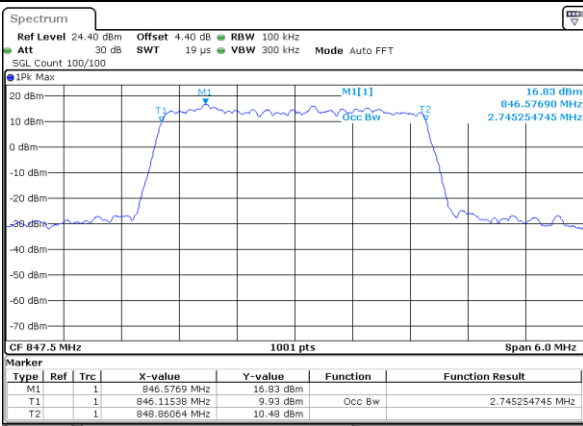

Date: 17 AUG 2017 09:37:27

LTE Band 5

Lowest Channel / 3MHz / QPSK

Date: 17 AUG 2017 09:45:24

Lowest Channel / 3MHz / 16QAM

Date: 17 AUG 2017 09:45:35

Middle Channel / 3MHz / QPSK

Date: 17 AUG 2017 09:54:30

Middle Channel / 3MHz / 16QAM

Date: 17 AUG 2017 09:54:41

Highest Channel / 3MHz / QPSK

Date: 17 AUG 2017 09:57:03

Highest Channel / 3MHz / 16QAM

Date: 17 AUG 2017 09:57:14

LTE Band 5

Lowest Channel / 5MHz / QPSK