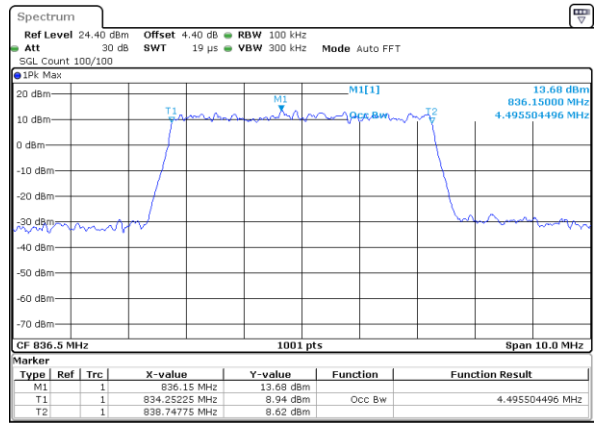

Middle Channel / 3MHz / 16QAM

Date: 17 AUG 2017 09:54:41

Highest Channel / 3MHz / QPSK

Date: 17 AUG 2017 09:57:03

Highest Channel / 3MHz / 16QAM

Date: 17 AUG 2017 09:57:14

LTE Band 5

Lowest Channel / 5MHz / QPSK

Date: 17 AUG 2017 10:06:09

Lowest Channel / 5MHz / 16QAM

Date: 17 AUG 2017 10:06:20

Middle Channel / 5MHz / QPSK

Date: 17 AUG 2017 10:15:14

Middle Channel / 5MHz / 16QAM

Date: 17 AUG 2017 10:15:25

Highest Channel / 5MHz / QPSK

Date: 17 AUG 2017 10:17:47

Highest Channel / 5MHz / 16QAM

Date: 17 AUG 2017 10:17:58

LTE Band 5

Lowest Channel / 10MHz / QPSK

Lowest Channel / 10MHz / 16QAM

Middle Channel / 10MHz / QPSK

Middle Channel / 10MHz / 16QAM