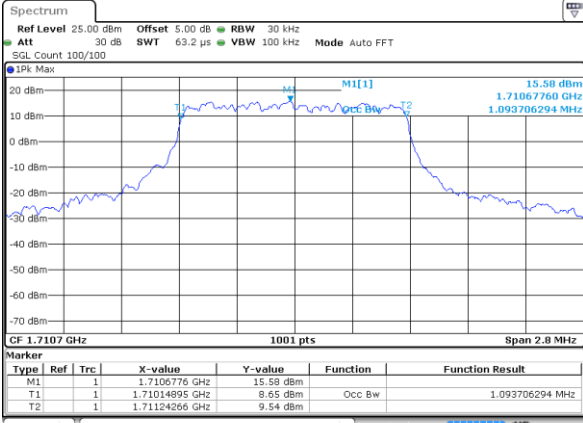

LTE Band 2

Lowest Channel / 20MHz / QPSK

Date: 17 AUG 2017 20:39:14

Lowest Channel / 20MHz / 16QAM

Date: 17 AUG 2017 20:39:24

Middle Channel / 20MHz / QPSK

Date: 17 AUG 2017 20:48:13

Middle Channel / 20MHz / 16QAM

Date: 17 AUG 2017 20:48:23

Highest Channel / 20MHz / QPSK

Date: 17 AUG 2017 20:48:42

Highest Channel / 20MHz / 16QAM

Date: 17 AUG 2017 20:48:52

LTE Band 4

Lowest Channel / 1.4MHz / QPSK

Date: 16 AUG 2017 20:00:36

Lowest Channel / 1.4MHz / 16QAM

Date: 16 AUG 2017 20:00:47

Middle Channel / 1.4MHz / QPSK

Date: 16 AUG 2017 20:07:42

Middle Channel / 1.4MHz / 16QAM

Date: 16 AUG 2017 20:07:52

Highest Channel / 1.4MHz / QPSK

Date: 16 AUG 2017 20:10:15

Highest Channel / 1.4MHz / 16QAM

Date: 16 AUG 2017 20:10:26

LTE Band 4

Lowest Channel / 3MHz / QPSK

Date: 16 AUG 2017 20:17:21

Lowest Channel / 3MHz / 16QAM

Date: 16 AUG 2017 20:17:31