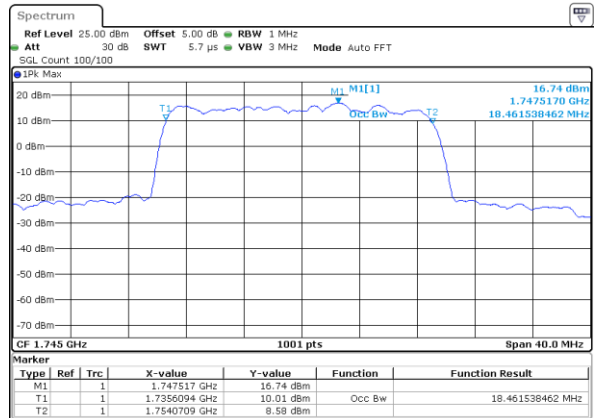

Date: 16 AUG 2017 22:46:30

Middle Channel / 15MHz / 16QAM

Date: 16 AUG 2017 22:46:41

Highest Channel / 15MHz / QPSK

Date: 16 AUG 2017 22:49:03

Highest Channel / 15MHz / 16QAM

Date: 16 AUG 2017 22:49:14

LTE Band 4

Lowest Channel / 20MHz / QPSK

Date: 16 AUG 2017 22:56:09

Lowest Channel / 20MHz / 16QAM

Date: 16 AUG 2017 22:56:20

Middle Channel / 20MHz / QPSK

Date: 16 AUG 2017 23:03:15

Middle Channel / 20MHz / 16QAM

Date: 16 AUG 2017 23:03:26

Highest Channel / 20MHz / QPSK

Date: 16 AUG 2017 23:05:49

Highest Channel / 20MHz / 16QAM

Date: 16 AUG 2017 23:05:59

LTE Band 5

Lowest Channel / 1.4MHz / QPSK

Date: 17 AUG 2017 09:28:33

Lowest Channel / 1.4MHz / 16QAM