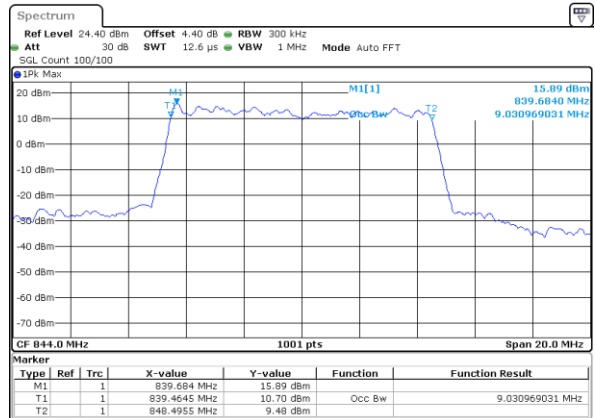

Date: 17 AUG 2017 10:17:47

Highest Channel / 5MHz / 16QAM

Date: 17 AUG 2017 10:17:58

LTE Band 5

Lowest Channel / 10MHz / QPSK

Lowest Channel / 10MHz / 16QAM

Middle Channel / 10MHz / QPSK

Middle Channel / 10MHz / 16QAM

Highest Channel / 10MHz / QPSK

Highest Channel / 10MHz / 16QAM

LTE Band 7

Lowest Channel / 5MHz / QPSK

Date: 17 AUG 2017 10:53:35

Lowest Channel / 5MHz / 16QAM

Date: 17 AUG 2017 10:54:07

Middle Channel / 5MHz / QPSK