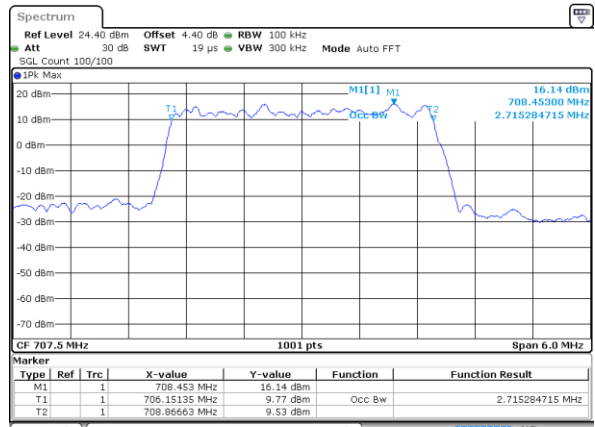

Date: 18 AUG 2017 09:12:21

Lowest Channel / 1.4MHz / 16QAM

Date: 18 AUG 2017 09:12:31

Middle Channel / 1.4MHz / QPSK

Date: 18 AUG 2017 09:12:51

Middle Channel / 1.4MHz / 16QAM

Date: 18 AUG 2017 09:12:41

Highest Channel / 1.4MHz / QPSK

Date: 18 AUG 2017 09:13:01

Highest Channel / 1.4MHz / 16QAM

Date: 18 AUG 2017 09:13:11

LTE Band 12

Lowest Channel / 3MHz / QPSK

Date: 18 AUG 2017 09:28:45

Lowest Channel / 3MHz / 16QAM

Date: 18 AUG 2017 09:28:55

Middle Channel / 3MHz / QPSK

Date: 18 AUG 2017 09:29:15

Middle Channel / 3MHz / 16QAM

Date: 18 AUG 2017 09:29:05

Highest Channel / 3MHz / QPSK

Date: 18 AUG 2017 09:29:25

Highest Channel / 3MHz / 16QAM

Date: 18 AUG 2017 09:29:35