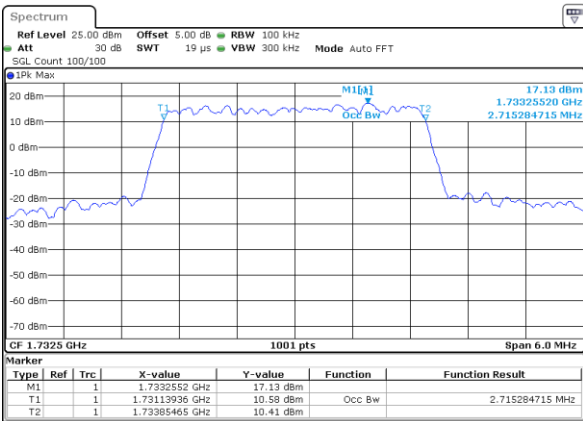

Middle Channel / 3MHz / QPSK

Date: 16 AUG 2017 20:24:26