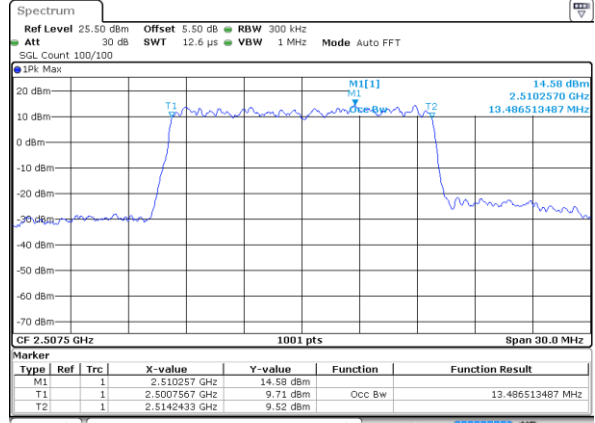

Highest Channel / 10MHz / QPSK

Date: 17 AUG 2017 11:12:18

Highest Channel / 10MHz / 16QAM

Date: 17 AUG 2017 11:12:41

LTE Band 7

Lowest Channel / 15MHz / QPSK

Date: 17 AUG 2017 11:24:30

Lowest Channel / 15MHz / 16QAM