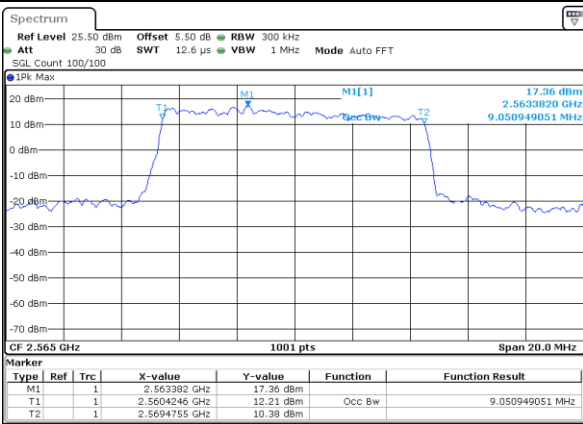

Date: 17 AUG 2017 10:54:51

Middle Channel / 5MHz / 16QAM

Date: 17 AUG 2017 10:54:28

Highest Channel / 5MHz / QPSK

Date: 17 AUG 2017 10:55:12

Highest Channel / 5MHz / 16QAM

Date: 17 AUG 2017 10:55:32

LTE Band 7

Lowest Channel / 10MHz / QPSK

Date: 17 AUG 2017 11:04:56

Lowest Channel / 10MHz / 16QAM

Date: 17 AUG 2017 11:11:16

Middle Channel / 10MHz / QPSK

Date: 17 AUG 2017 11:11:57

Middle Channel / 10MHz / 16QAM

Date: 17 AUG 2017 11:11:36

Highest Channel / 10MHz / QPSK

Date: 17 AUG 2017 11:12:18

Highest Channel / 10MHz / 16QAM

Date: 17 AUG 2017 11:12:41

LTE Band 7

Lowest Channel / 15MHz / QPSK

Date: 17 AUG 2017 11:24:30

Lowest Channel / 15MHz / 16QAM