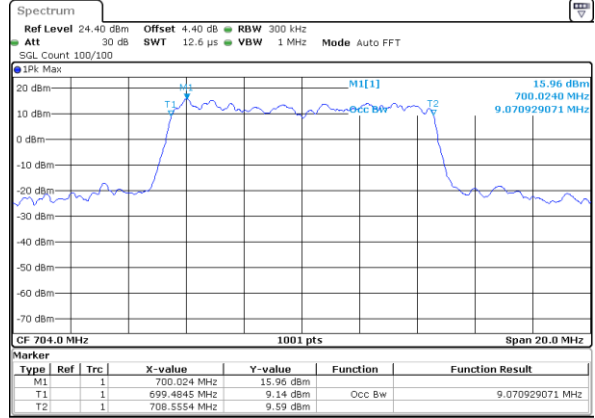

Date: 18 AUG 2017 09:45:28

Highest Channel / 5MHz / QPSK

Date: 18 AUG 2017 09:45:48

Highest Channel / 5MHz / 16QAM

Date: 18 AUG 2017 09:45:58

LTE Band 12

Lowest Channel / 10MHz / QPSK

Date: 18 AUG 2017 10:01:31

Lowest Channel / 10MHz / 16QAM

Date: 18 AUG 2017 10:01:41

Middle Channel / 10MHz / QPSK

Date: 18 AUG 2017 10:02:01

Middle Channel / 10MHz / 16QAM

Date: 18 AUG 2017 10:01:51

Highest Channel / 10MHz / QPSK

Date: 18 AUG 2017 10:02:11