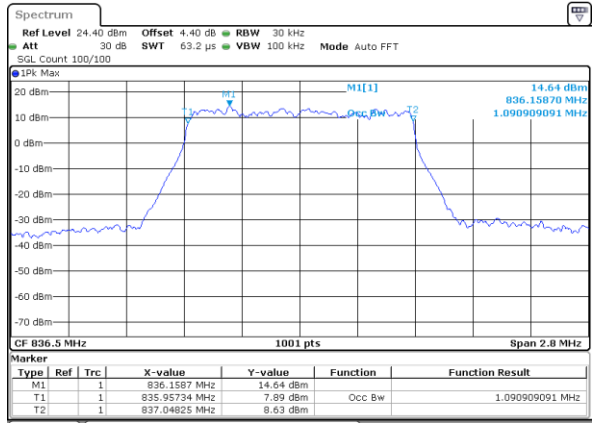

Middle Channel / 1.4MHz / 16QAM

Date: 17 AUG 2017 09:37:07