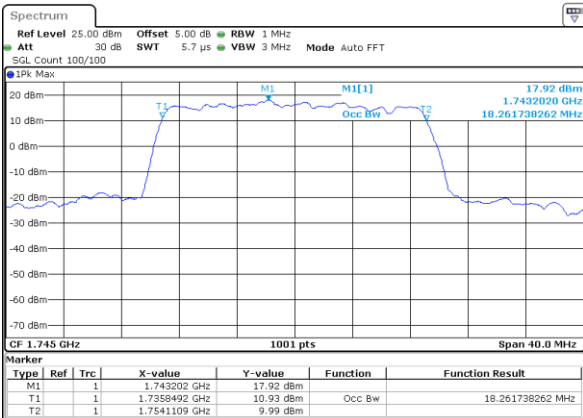

Date: 16 AUG 2017 22:46:30

Middle Channel / 15MHz / 16QAM

Date: 16 AUG 2017 22:46:41

Highest Channel / 15MHz / QPSK

Date: 16 AUG 2017 22:49:03

Highest Channel / 15MHz / 16QAM

Date: 16 AUG 2017 22:49:14

LTE Band 4

Lowest Channel / 20MHz / QPSK

Date: 16 AUG 2017 22:56:09

Lowest Channel / 20MHz / 16QAM

Date: 16 AUG 2017 22:56:20

Middle Channel / 20MHz / QPSK

Date: 16 AUG 2017 23:03:15

Middle Channel / 20MHz / 16QAM

Date: 16 AUG 2017 23:03:26

Highest Channel / 20MHz / QPSK

Date: 16 AUG 2017 23:05:49

Highest Channel / 20MHz / 16QAM

Date: 16 AUG 2017 23:05:59

LTE Band 5

Lowest Channel / 1.4MHz / QPSK

Date: 17 AUG 2017 09:28:33

Lowest Channel / 1.4MHz / 16QAM