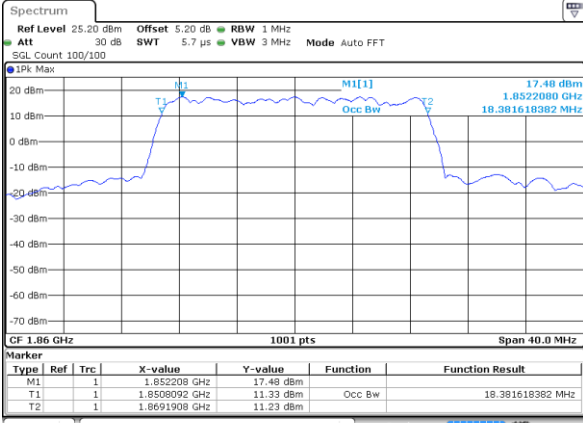

LTE Band 2

Lowest Channel / 20MHz / QPSK

Date: 17 AUG 2017 20:39:14

Lowest Channel / 20MHz / 16QAM

Date: 17 AUG 2017 20:39:24

Middle Channel / 20MHz / QPSK

Date: 17 AUG 2017 20:48:13

Middle Channel / 20MHz / 16QAM

Date: 17 AUG 2017 20:48:23

Highest Channel / 20MHz / QPSK

Date: 17 AUG 2017 20:48:42

Highest Channel / 20MHz / 16QAM

Date: 17 AUG 2017 20:48:52

LTE Band 4

Lowest Channel / 1.4MHz / QPSK

Date: 16 AUG 2017 20:00:36