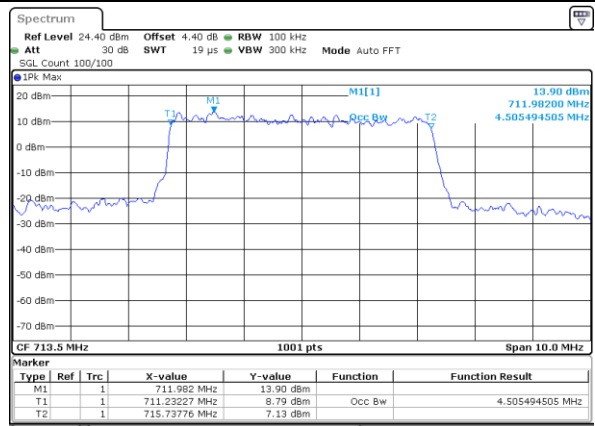

LTE Band 12

Lowest Channel / 5MHz / QPSK

Date: 18 AUG 2017 09:45:08

Lowest Channel / 5MHz / 16QAM

Date: 18 AUG 2017 09:45:18

Middle Channel / 5MHz / QPSK

Date: 18 AUG 2017 09:45:38

Middle Channel / 5MHz / 16QAM

Date: 18 AUG 2017 09:45:28

Highest Channel / 5MHz / QPSK

Date: 18 AUG 2017 09:45:48

Highest Channel / 5MHz / 16QAM

Date: 18 AUG 2017 09:45:58

LTE Band 12

Lowest Channel / 10MHz / QPSK

Date: 18 AUG 2017 10:01:31