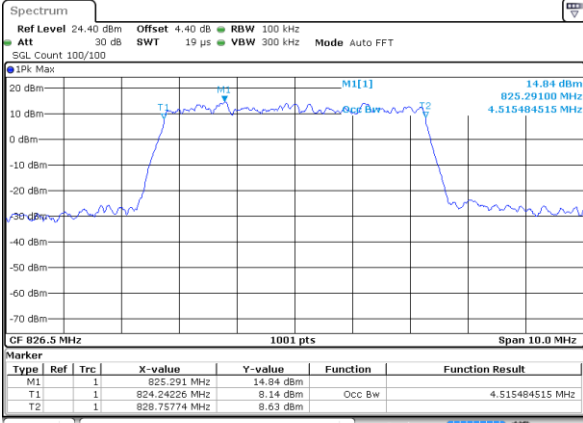

Date: 17 AUG 2017 09:37:27

LTE Band 5

Lowest Channel / 3MHz / QPSK

Date: 17 AUG 2017 09:45:24

Lowest Channel / 3MHz / 16QAM

Date: 17 AUG 2017 09:45:35

Middle Channel / 3MHz / QPSK

Date: 17 AUG 2017 09:54:30

Middle Channel / 3MHz / 16QAM

Date: 17 AUG 2017 09:54:41

Highest Channel / 3MHz / QPSK

Date: 17 AUG 2017 09:57:03

Highest Channel / 3MHz / 16QAM

Date: 17 AUG 2017 09:57:14

LTE Band 5

Lowest Channel / 5MHz / QPSK