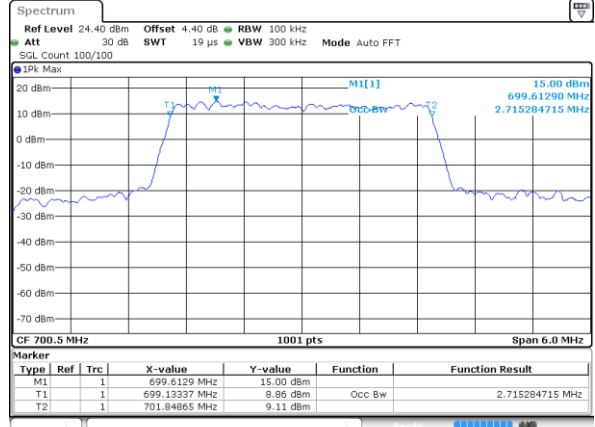

Date: 18 AUG 2017 09:12:21

Lowest Channel / 1.4MHz / 16QAM

Date: 18 AUG 2017 09:12:31

Middle Channel / 1.4MHz / QPSK

Date: 18 AUG 2017 09:12:51

Middle Channel / 1.4MHz / 16QAM

Date: 18 AUG 2017 09:12:41

Highest Channel / 1.4MHz / QPSK

Date: 18 AUG 2017 09:13:01

Highest Channel / 1.4MHz / 16QAM

Date: 18 AUG 2017 09:13:11

LTE Band 12

Lowest Channel / 3MHz / QPSK

Date: 18 AUG 2017 09:28:45

Lowest Channel / 3MHz / 16QAM

Date: 18 AUG 2017 09:28:55