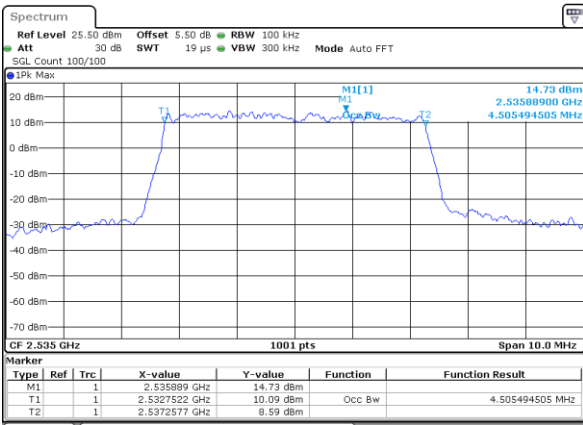

Date: 17 AUG 2017 10:17:47

Highest Channel / 5MHz / 16QAM

Date: 17 AUG 2017 10:17:58

LTE Band 5

Lowest Channel / 10MHz / QPSK

Lowest Channel / 10MHz / 16QAM

Middle Channel / 10MHz / QPSK

Middle Channel / 10MHz / 16QAM

Highest Channel / 10MHz / QPSK

Highest Channel / 10MHz / 16QAM

LTE Band 7

Lowest Channel / 5MHz / QPSK

Date: 17 AUG 2017 10:53:35

Lowest Channel / 5MHz / 16QAM

Date: 17 AUG 2017 10:54:07

Middle Channel / 5MHz / QPSK

Date: 17 AUG 2017 10:54:51

Middle Channel / 5MHz / 16QAM

Date: 17 AUG 2017 10:54:28

Highest Channel / 5MHz / QPSK

Date: 17 AUG 2017 10:55:12

Highest Channel / 5MHz / 16QAM

Date: 17 AUG 2017 10:55:32

LTE Band 7