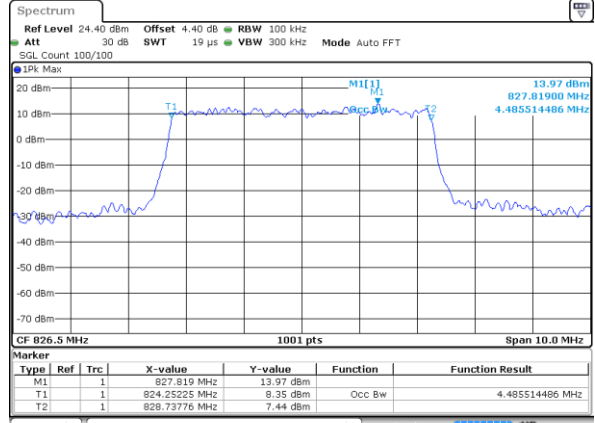

Lowest Channel / 5MHz / 16QAM

Date: 17 AUG 2017 10:06:20