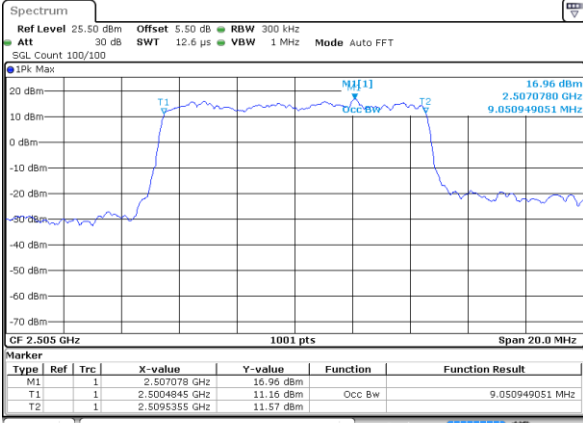

Highest Channel / 10MHz / QPSK

Highest Channel / 10MHz / 16QAM

LTE Band 7

Lowest Channel / 5MHz / QPSK

Date: 17 AUG 2017 10:53:35

Lowest Channel / 5MHz / 16QAM

Date: 17 AUG 2017 10:54:07

Middle Channel / 5MHz / QPSK

Date: 17 AUG 2017 10:54:51

Middle Channel / 5MHz / 16QAM

Date: 17 AUG 2017 10:54:28

Highest Channel / 5MHz / QPSK

Date: 17 AUG 2017 10:55:12

Highest Channel / 5MHz / 16QAM

Date: 17 AUG 2017 10:55:32

LTE Band 7

Lowest Channel / 10MHz / QPSK

Date: 17 AUG 2017 11:04:56

Lowest Channel / 10MHz / 16QAM

Date: 17 AUG 2017 11:11:16

Middle Channel / 10MHz / QPSK

Date: 17 AUG 2017 11:11:57

Middle Channel / 10MHz / 16QAM

Date: 17 AUG 2017 11:11:36