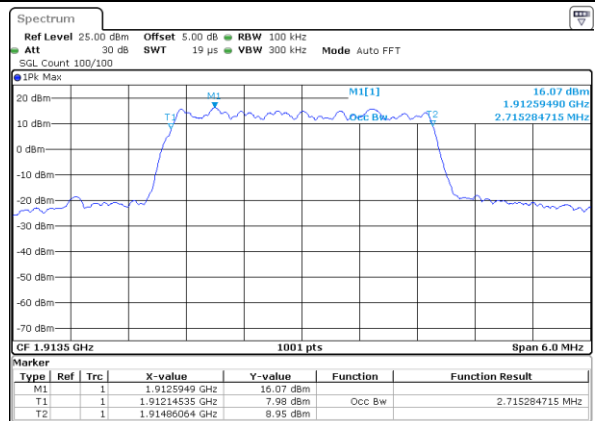

Date: 17 AUG 2017 19:56:28

LTE Band 25

Lowest Channel / 3MHz / QPSK

Date: 17 AUG 2017 20:11:24

Lowest Channel / 3MHz / 16QAM

Date: 17 AUG 2017 20:11:45

Middle Channel / 3MHz / QPSK

Date: 17 AUG 2017 20:13:10

Middle Channel / 3MHz / 16QAM

Date: 17 AUG 2017 20:12:49

Highest Channel / 3MHz / QPSK

Date: 17 AUG 2017 20:13:32

Highest Channel / 3MHz / 16QAM

Date: 17 AUG 2017 20:13:53