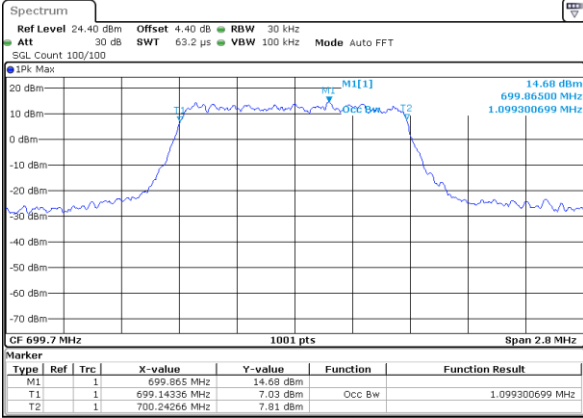

Date: 17 AUG 2017 11:26:16

LTE Band 7

Lowest Channel / 20MHz / QPSK

Date: 17 AUG 2017 11:41:04

Lowest Channel / 20MHz / 16QAM

Date: 17 AUG 2017 11:41:24

Middle Channel / 20MHz / QPSK

Date: 17 AUG 2017 11:42:14

Middle Channel / 20MHz / 16QAM

Date: 17 AUG 2017 11:41:49

Highest Channel / 20MHz / QPSK

Date: 17 AUG 2017 11:42:34

Highest Channel / 20MHz / 16QAM

Date: 17 AUG 2017 11:42:55

LTE Band 12

Lowest Channel / 1.4MHz / QPSK

Date: 18 AUG 2017 09:12:21

Lowest Channel / 1.4MHz / 16QAM

Date: 18 AUG 2017 09:12:31

Middle Channel / 1.4MHz / QPSK

Date: 18 AUG 2017 09:12:51

Middle Channel / 1.4MHz / 16QAM

Date: 18 AUG 2017 09:12:41

Highest Channel / 1.4MHz / QPSK