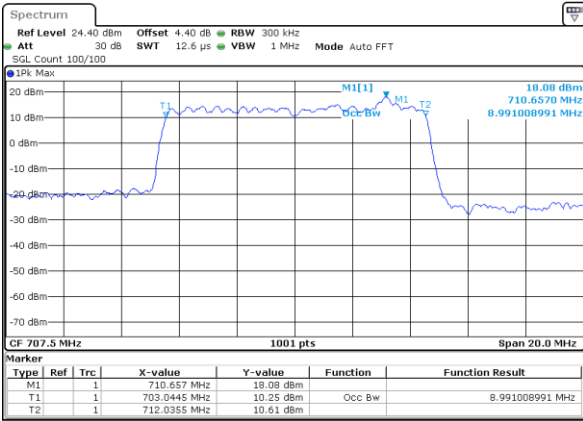

LTE Band 12

Lowest Channel / 5MHz / QPSK

Date: 18 AUG 2017 09:45:08

Lowest Channel / 5MHz / 16QAM

Date: 18 AUG 2017 09:45:18

Middle Channel / 5MHz / QPSK

Date: 18 AUG 2017 09:45:38

Middle Channel / 5MHz / 16QAM

Date: 18 AUG 2017 09:45:28

Highest Channel / 5MHz / QPSK

Date: 18 AUG 2017 09:45:48

Highest Channel / 5MHz / 16QAM

Date: 18 AUG 2017 09:45:58

LTE Band 12

Lowest Channel / 10MHz / QPSK

Date: 18 AUG 2017 10:01:31

Lowest Channel / 10MHz / 16QAM

Date: 18 AUG 2017 10:01:41

Middle Channel / 10MHz / QPSK

Date: 18 AUG 2017 10:02:01

Middle Channel / 10MHz / 16QAM

Date: 18 AUG 2017 10:01:51

Highest Channel / 10MHz / QPSK

Date: 18 AUG 2017 10:02:11