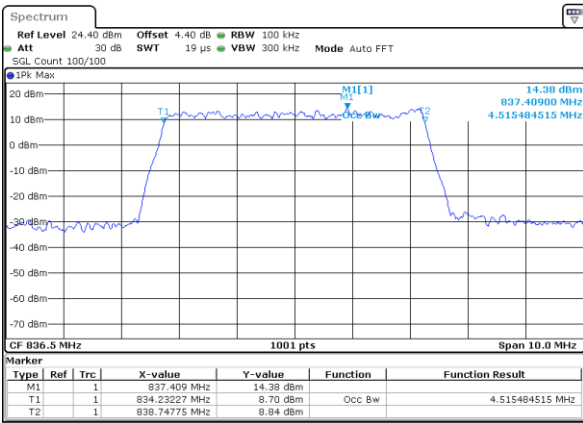

Middle Channel / 5MHz / QPSK

Date: 17 AUG 2017 10:15:14