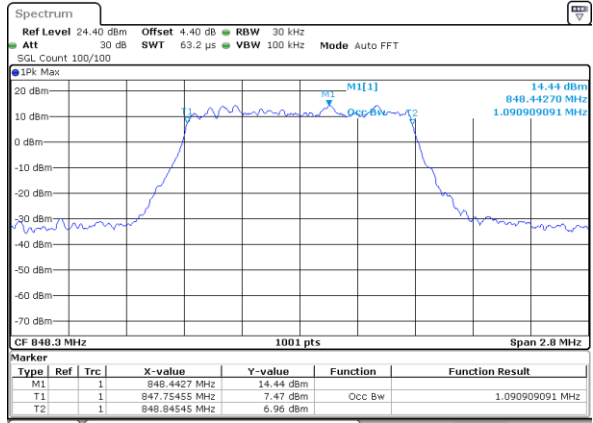

Highest Channel / 20MHz / QPSK

Date: 16 AUG 2017 23:05:49

Highest Channel / 20MHz / 16QAM

Date: 16 AUG 2017 23:05:59

LTE Band 5

Lowest Channel / 1.4MHz / QPSK

Date: 17 AUG 2017 09:28:33

Lowest Channel / 1.4MHz / 16QAM

Date: 17 AUG 2017 09:30:22

Middle Channel / 1.4MHz / QPSK

Date: 17 AUG 2017 09:36:48

Middle Channel / 1.4MHz / 16QAM

Date: 17 AUG 2017 09:37:07

Highest Channel / 1.4MHz / QPSK

Date: 17 AUG 2017 09:37:47

Highest Channel / 1.4MHz / 16QAM

Date: 17 AUG 2017 09:37:27

LTE Band 5

Lowest Channel / 3MHz / QPSK

Date: 17 AUG 2017 09:45:24

Lowest Channel / 3MHz / 16QAM

Date: 17 AUG 2017 09:45:35

Middle Channel / 3MHz / QPSK

Date: 17 AUG 2017 09:54:30