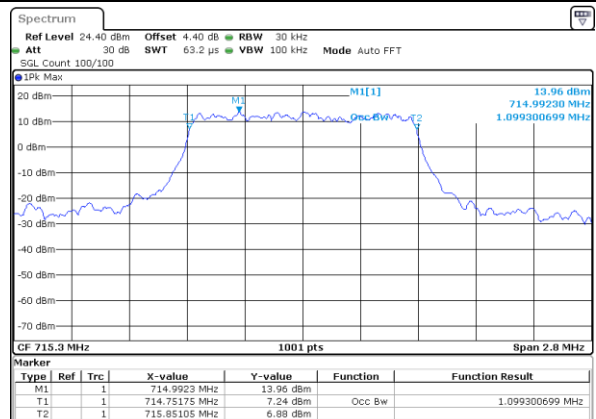

Middle Channel / 20MHz / 16QAM

Date: 17 AUG 2017 11:41:49

Highest Channel / 20MHz / QPSK

Date: 17 AUG 2017 11:42:34

Highest Channel / 20MHz / 16QAM

Date: 17 AUG 2017 11:42:55

LTE Band 12

Lowest Channel / 1.4MHz / QPSK

Date: 18 AUG 2017 09:12:21

Lowest Channel / 1.4MHz / 16QAM

Date: 18 AUG 2017 09:12:31

Middle Channel / 1.4MHz / QPSK

Date: 18 AUG 2017 09:12:51

Middle Channel / 1.4MHz / 16QAM

Date: 18 AUG 2017 09:12:41

Highest Channel / 1.4MHz / QPSK

Date: 18 AUG 2017 09:13:01

Highest Channel / 1.4MHz / 16QAM

Date: 18 AUG 2017 09:13:11

LTE Band 12

Lowest Channel / 3MHz / QPSK

Date: 18 AUG 2017 09:28:45

Lowest Channel / 3MHz / 16QAM

Date: 18 AUG 2017 09:28:55