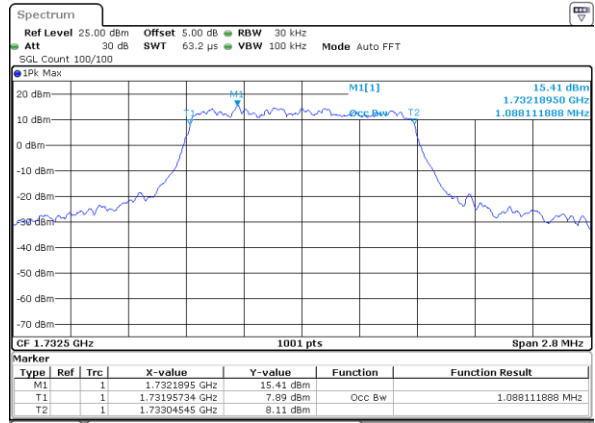

Date: 17 AUG 2017 20:48:23

Highest Channel / 20MHz / QPSK

Date: 17 AUG 2017 20:48:42

Highest Channel / 20MHz / 16QAM

Date: 17 AUG 2017 20:48:52

LTE Band 4

Lowest Channel / 1.4MHz / QPSK

Date: 16 AUG 2017 20:00:36

Lowest Channel / 1.4MHz / 16QAM

Date: 16 AUG 2017 20:00:47

Middle Channel / 1.4MHz / QPSK

Date: 16 AUG 2017 20:07:42

Middle Channel / 1.4MHz / 16QAM

Date: 16 AUG 2017 20:07:52

Highest Channel / 1.4MHz / QPSK

Date: 16 AUG 2017 20:10:15

Highest Channel / 1.4MHz / 16QAM

Date: 16 AUG 2017 20:10:26

LTE Band 4

Lowest Channel / 3MHz / QPSK

Date: 16 AUG 2017 20:17:21

Lowest Channel / 3MHz / 16QAM

Date: 16 AUG 2017 20:17:31