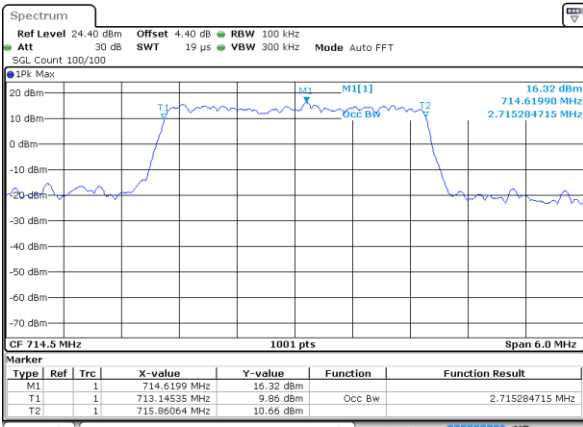

Date: 18 AUG 2017 09:13:01

Highest Channel / 1.4MHz / 16QAM

Date: 18 AUG 2017 09:13:11

LTE Band 12

Lowest Channel / 3MHz / QPSK

Date: 18 AUG 2017 09:28:45

Lowest Channel / 3MHz / 16QAM

Date: 18 AUG 2017 09:28:55

Middle Channel / 3MHz / QPSK

Date: 18 AUG 2017 09:29:15

Middle Channel / 3MHz / 16QAM

Date: 18 AUG 2017 09:29:05

Highest Channel / 3MHz / QPSK

Date: 18 AUG 2017 09:29:25

Highest Channel / 3MHz / 16QAM

Date: 18 AUG 2017 09:29:35