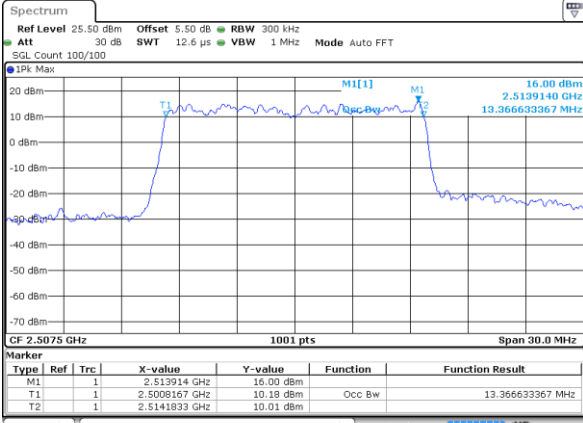

Highest Channel / 10MHz / QPSK

Date: 17 AUG 2017 11:12:18

Highest Channel / 10MHz / 16QAM

Date: 17 AUG 2017 11:12:41

LTE Band 7

Lowest Channel / 15MHz / QPSK

Date: 17 AUG 2017 11:24:30

Lowest Channel / 15MHz / 16QAM