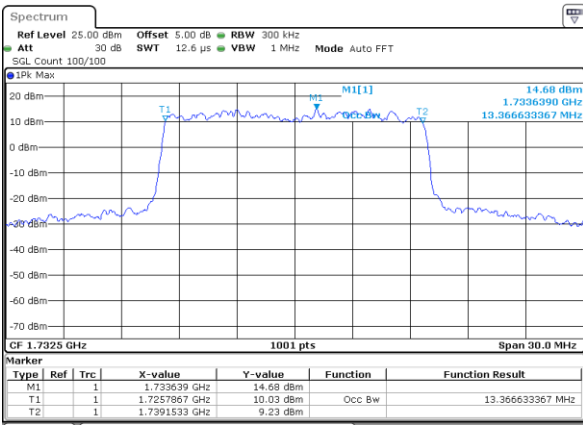

Highest Channel / 10MHz / 16QAM

Date: 16 AUG 2017 22:32:30

LTE Band 4

Lowest Channel / 15MHz / QPSK

Date: 16 AUG 2017 22:39:25

Lowest Channel / 15MHz / 16QAM

Date: 16 AUG 2017 22:39:35

Middle Channel / 15MHz / QPSK

Date: 16 AUG 2017 22:46:30

Middle Channel / 15MHz / 16QAM

Date: 16 AUG 2017 22:46:41

Highest Channel / 15MHz / QPSK

Date: 16 AUG 2017 22:49:03

Highest Channel / 15MHz / 16QAM

Date: 16 AUG 2017 22:49:14

LTE Band 4