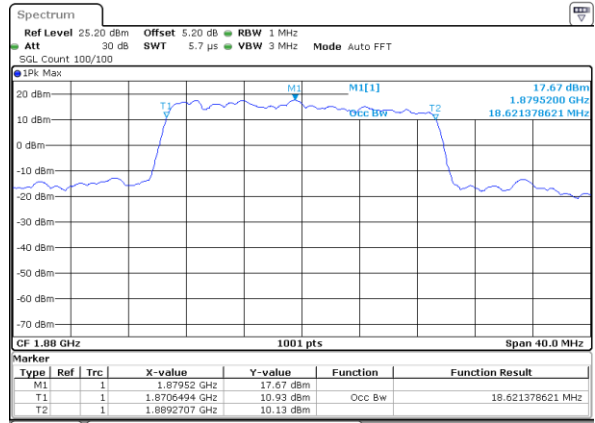

LTE Band 2

Lowest Channel / 20MHz / QPSK

Date: 17 AUG 2017 20:39:14

Lowest Channel / 20MHz / 16QAM

Date: 17 AUG 2017 20:39:24

Middle Channel / 20MHz / QPSK

Date: 17 AUG 2017 20:48:13

Middle Channel / 20MHz / 16QAM

Date: 17 AUG 2017 20:48:23

Highest Channel / 20MHz / QPSK

Date: 17 AUG 2017 20:48:42

Highest Channel / 20MHz / 16QAM

Date: 17 AUG 2017 20:48:52

LTE Band 4

Lowest Channel / 1.4MHz / QPSK

Date: 16 AUG 2017 20:00:36