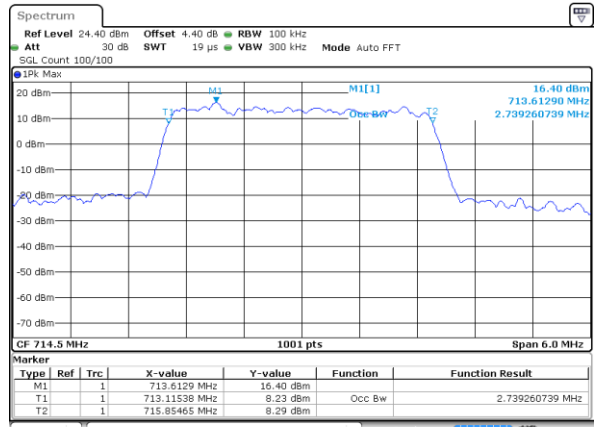

Date: 18 AUG 2017 09:13:01

Highest Channel / 1.4MHz / 16QAM

Date: 18 AUG 2017 09:13:11

LTE Band 12

Lowest Channel / 3MHz / QPSK

Date: 18 AUG 2017 09:28:45

Lowest Channel / 3MHz / 16QAM

Date: 18 AUG 2017 09:28:55

Middle Channel / 3MHz / QPSK

Date: 18 AUG 2017 09:29:15

Middle Channel / 3MHz / 16QAM

Date: 18 AUG 2017 09:29:05

Highest Channel / 3MHz / QPSK

Date: 18 AUG 2017 09:29:25

Highest Channel / 3MHz / 16QAM

Date: 18 AUG 2017 09:29:35

LTE Band 12

Lowest Channel / 5MHz / QPSK

Date: 18 AUG 2017 09:45:08

Lowest Channel / 5MHz / 16QAM

Date: 18 AUG 2017 09:45:18

Middle Channel / 5MHz / QPSK

Date: 18 AUG 2017 09:45:38

Middle Channel / 5MHz / 16QAM