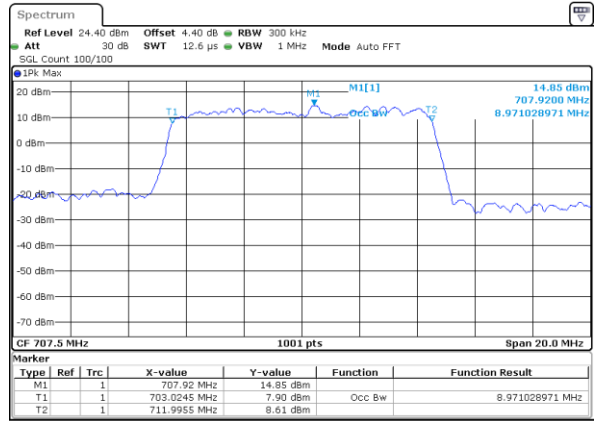

Date: 18 AUG 2017 09:45:28

Highest Channel / 5MHz / QPSK

Date: 18 AUG 2017 09:45:48

Highest Channel / 5MHz / 16QAM

Date: 18 AUG 2017 09:45:58

LTE Band 12

Lowest Channel / 10MHz / QPSK

Date: 18 AUG 2017 10:01:31

Lowest Channel / 10MHz / 16QAM

Date: 18 AUG 2017 10:01:41

Middle Channel / 10MHz / QPSK

Date: 18 AUG 2017 10:02:01

Middle Channel / 10MHz / 16QAM

Date: 18 AUG 2017 10:01:51

Highest Channel / 10MHz / QPSK

Date: 18 AUG 2017 10:02:11

Highest Channel / 10MHz / 16QAM

Date: 18 AUG 2017 10:02:21

LTE Band 13

Lowest Channel / 5MHz / QPSK

Date: 18 AUG 2017 11:03:40

Lowest Channel / 5MHz / 16QAM

Date: 18 AUG 2017 11:03:30

Middle Channel / 5MHz / QPSK