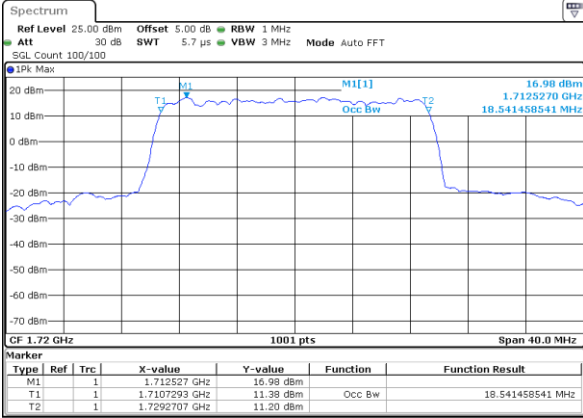

LTE Band 4

Lowest Channel / 20MHz / QPSK

Date: 16 AUG 2017 22:56:09