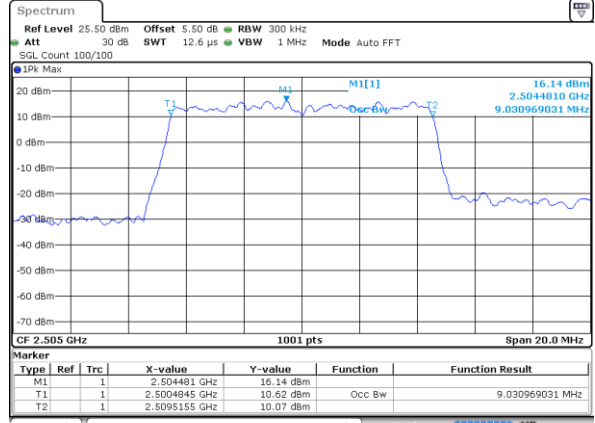

Lowest Channel / 10MHz / 16QAM

Date: 17 AUG 2017 11:11:16