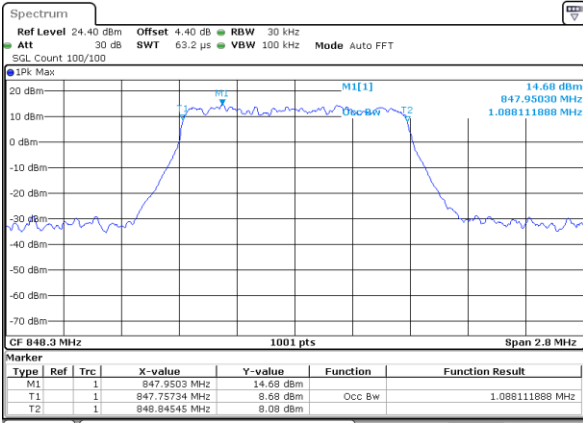

Highest Channel / 20MHz / QPSK

Date: 16 AUG 2017 23:05:49

Highest Channel / 20MHz / 16QAM

Date: 16 AUG 2017 23:05:59

LTE Band 5

Lowest Channel / 1.4MHz / QPSK

Date: 17 AUG 2017 09:28:33

Lowest Channel / 1.4MHz / 16QAM

Date: 17 AUG 2017 09:30:22

Middle Channel / 1.4MHz / QPSK

Date: 17 AUG 2017 09:36:48

Middle Channel / 1.4MHz / 16QAM

Date: 17 AUG 2017 09:37:07

Highest Channel / 1.4MHz / QPSK

Date: 17 AUG 2017 09:37:47

Highest Channel / 1.4MHz / 16QAM

Date: 17 AUG 2017 09:37:27

LTE Band 5

Lowest Channel / 3MHz / QPSK

Date: 17 AUG 2017 09:45:24

Lowest Channel / 3MHz / 16QAM

Date: 17 AUG 2017 09:45:35

Middle Channel / 3MHz / QPSK

Date: 17 AUG 2017 09:54:30