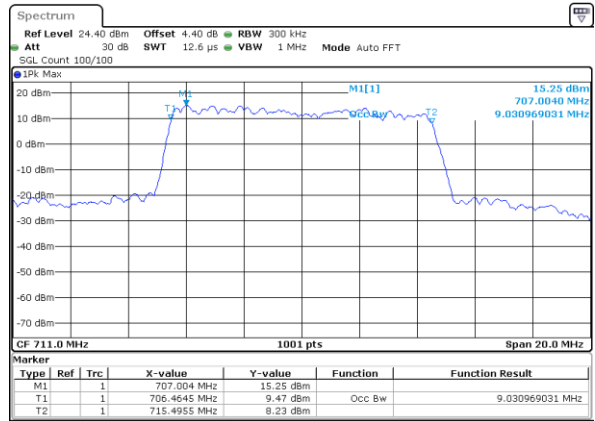

Date: 18 AUG 2017 09:45:28

Highest Channel / 5MHz / QPSK

Date: 18 AUG 2017 09:45:48

Highest Channel / 5MHz / 16QAM

Date: 18 AUG 2017 09:45:58

LTE Band 12

Lowest Channel / 10MHz / QPSK

Date: 18 AUG 2017 10:01:31

Lowest Channel / 10MHz / 16QAM

Date: 18 AUG 2017 10:01:41

Middle Channel / 10MHz / QPSK

Date: 18 AUG 2017 10:02:01

Middle Channel / 10MHz / 16QAM

Date: 18 AUG 2017 10:01:51

Highest Channel / 10MHz / QPSK

Date: 18 AUG 2017 10:02:11

Highest Channel / 10MHz / 16QAM

Date: 18 AUG 2017 10:02:21

LTE Band 13

Lowest Channel / 5MHz / QPSK

Date: 18 AUG 2017 11:03:40

Lowest Channel / 5MHz / 16QAM

Date: 18 AUG 2017 11:03:30

Middle Channel / 5MHz / QPSK