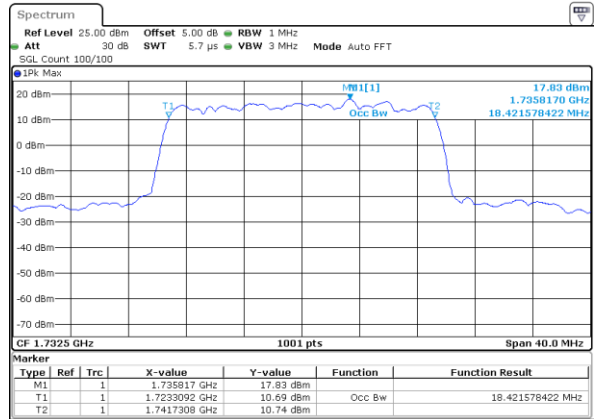

Date: 16 AUG 2017 22:46:30

Middle Channel / 15MHz / 16QAM

Date: 16 AUG 2017 22:46:41

Highest Channel / 15MHz / QPSK

Date: 16 AUG 2017 22:49:03

Highest Channel / 15MHz / 16QAM

Date: 16 AUG 2017 22:49:14

LTE Band 4

Lowest Channel / 20MHz / QPSK

Date: 16 AUG 2017 22:56:09

Lowest Channel / 20MHz / 16QAM

Date: 16 AUG 2017 22:56:20

Middle Channel / 20MHz / QPSK

Date: 16 AUG 2017 23:03:15

Middle Channel / 20MHz / 16QAM

Date: 16 AUG 2017 23:03:26

Highest Channel / 20MHz / QPSK

Date: 16 AUG 2017 23:05:49

Highest Channel / 20MHz / 16QAM

Date: 16 AUG 2017 23:05:59

LTE Band 5

Lowest Channel / 1.4MHz / QPSK

Date: 17 AUG 2017 09:28:33

Lowest Channel / 1.4MHz / 16QAM