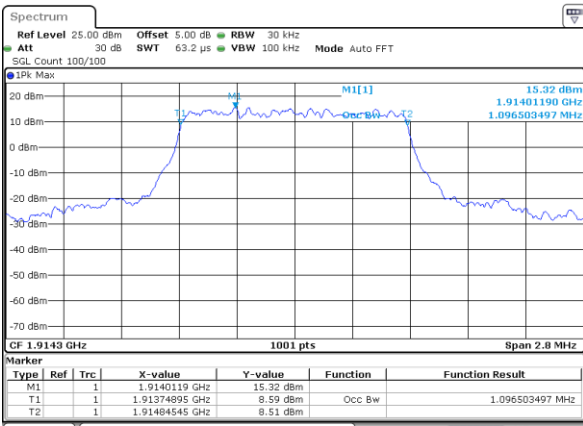

Middle Channel / 10MHz / QPSK

Date: 18 AUG 2017 11:25:42

Middle Channel / 10MHz / 16QAM

Date: 18 AUG 2017 11:25:52

LTE Band 25

Lowest Channel / 1.4MHz / QPSK

Date: 17 AUG 2017 19:37:52

Lowest Channel / 1.4MHz / 16QAM

Date: 17 AUG 2017 19:38:13

Middle Channel / 1.4MHz / QPSK

Date: 17 AUG 2017 19:52:16

Middle Channel / 1.4MHz / 16QAM

Date: 17 AUG 2017 19:52:37

Highest Channel / 1.4MHz / QPSK

Date: 17 AUG 2017 19:56:06

Highest Channel / 1.4MHz / 16QAM

Date: 17 AUG 2017 19:56:28

LTE Band 25

Lowest Channel / 3MHz / QPSK

Date: 17 AUG 2017 20:11:24

Lowest Channel / 3MHz / 16QAM

Date: 17 AUG 2017 20:11:45

Middle Channel / 3MHz / QPSK

Date: 17 AUG 2017 20:13:10