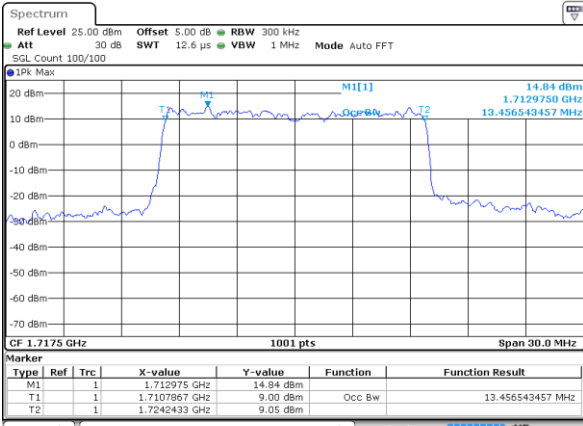

Highest Channel / 10MHz / 16QAM

Date: 16 AUG 2017 22:32:30

LTE Band 4

Lowest Channel / 15MHz / QPSK

Date: 16 AUG 2017 22:39:25

Lowest Channel / 15MHz / 16QAM

Date: 16 AUG 2017 22:39:35

Middle Channel / 15MHz / QPSK

Date: 16 AUG 2017 22:46:30

Middle Channel / 15MHz / 16QAM

Date: 16 AUG 2017 22:46:41

Highest Channel / 15MHz / QPSK

Date: 16 AUG 2017 22:49:03

Highest Channel / 15MHz / 16QAM

Date: 16 AUG 2017 22:49:14

LTE Band 4