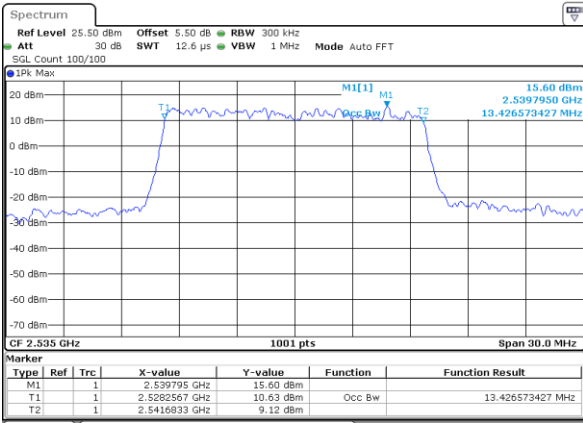

Lowest Channel / 10MHz / QPSK

Date: 17 AUG 2017 11:04:56

Lowest Channel / 10MHz / 16QAM

Date: 17 AUG 2017 11:11:16

Middle Channel / 10MHz / QPSK

Date: 17 AUG 2017 11:11:57

Middle Channel / 10MHz / 16QAM

Date: 17 AUG 2017 11:11:36

Highest Channel / 10MHz / QPSK

Date: 17 AUG 2017 11:12:18

Highest Channel / 10MHz / 16QAM

Date: 17 AUG 2017 11:12:41

LTE Band 7

Lowest Channel / 15MHz / QPSK

Date: 17 AUG 2017 11:24:30

Lowest Channel / 15MHz / 16QAM

Date: 17 AUG 2017 11:24:50

Middle Channel / 15MHz / QPSK

Date: 17 AUG 2017 11:25:31

Middle Channel / 15MHz / 16QAM

Date: 17 AUG 2017 11:25:10

Highest Channel / 15MHz / QPSK

Date: 17 AUG 2017 11:25:52

Highest Channel / 15MHz / 16QAM