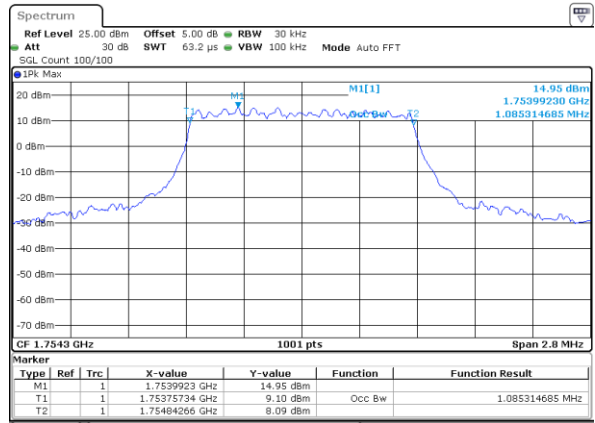

Date: 17 AUG 2017 20:48:23

Highest Channel / 20MHz / QPSK

Date: 17 AUG 2017 20:48:42

Highest Channel / 20MHz / 16QAM

Date: 17 AUG 2017 20:48:52

LTE Band 4

Lowest Channel / 1.4MHz / QPSK

Date: 16 AUG 2017 20:00:36

Lowest Channel / 1.4MHz / 16QAM

Date: 16 AUG 2017 20:00:47

Middle Channel / 1.4MHz / QPSK

Date: 16 AUG 2017 20:07:42

Middle Channel / 1.4MHz / 16QAM

Date: 16 AUG 2017 20:07:52

Highest Channel / 1.4MHz / QPSK

Date: 16 AUG 2017 20:10:15

Highest Channel / 1.4MHz / 16QAM

Date: 16 AUG 2017 20:10:26

LTE Band 4

Lowest Channel / 3MHz / QPSK

Date: 16 AUG 2017 20:17:21

Lowest Channel / 3MHz / 16QAM

Date: 16 AUG 2017 20:17:31