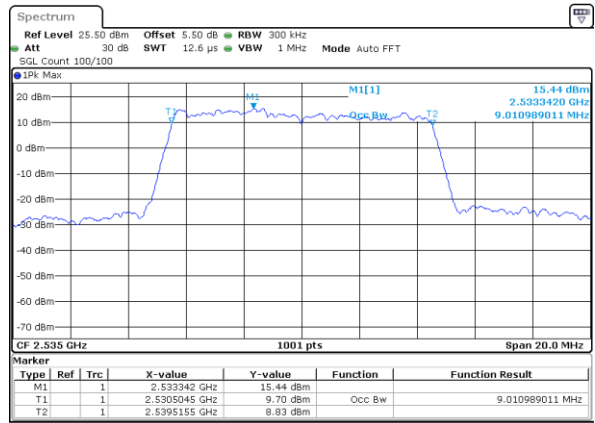

Date: 17 AUG 2017 10:54:51

Middle Channel / 5MHz / 16QAM

Date: 17 AUG 2017 10:54:28

Highest Channel / 5MHz / QPSK

Date: 17 AUG 2017 10:55:12

Highest Channel / 5MHz / 16QAM

Date: 17 AUG 2017 10:55:32

LTE Band 7

Lowest Channel / 10MHz / QPSK

Date: 17 AUG 2017 11:04:56

Lowest Channel / 10MHz / 16QAM

Date: 17 AUG 2017 11:11:16

Middle Channel / 10MHz / QPSK

Date: 17 AUG 2017 11:11:57

Middle Channel / 10MHz / 16QAM

Date: 17 AUG 2017 11:11:36

Highest Channel / 10MHz / QPSK

Date: 17 AUG 2017 11:12:18

Highest Channel / 10MHz / 16QAM

Date: 17 AUG 2017 11:12:41

LTE Band 7

Lowest Channel / 15MHz / QPSK

Date: 17 AUG 2017 11:24:30

Lowest Channel / 15MHz / 16QAM