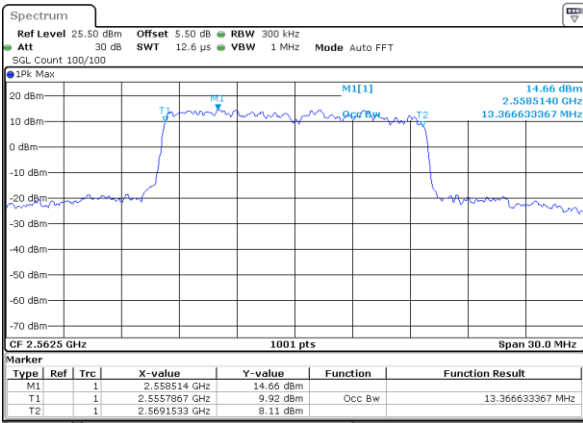

Highest Channel / 10MHz / QPSK

Date: 17 AUG 2017 11:12:18

Highest Channel / 10MHz / 16QAM

Date: 17 AUG 2017 11:12:41

LTE Band 7

Lowest Channel / 15MHz / QPSK

Date: 17 AUG 2017 11:24:30

Lowest Channel / 15MHz / 16QAM

Date: 17 AUG 2017 11:24:50

Middle Channel / 15MHz / QPSK

Date: 17 AUG 2017 11:25:31

Middle Channel / 15MHz / 16QAM

Date: 17 AUG 2017 11:25:10

Highest Channel / 15MHz / QPSK

Date: 17 AUG 2017 11:25:52

Highest Channel / 15MHz / 16QAM

Date: 17 AUG 2017 11:26:16

LTE Band 7

Lowest Channel / 20MHz / QPSK

Date: 17 AUG 2017 11:41:04

Lowest Channel / 20MHz / 16QAM

Date: 17 AUG 2017 11:41:24

Middle Channel / 20MHz / QPSK

Date: 17 AUG 2017 11:42:14

Middle Channel / 20MHz / 16QAM

Date: 17 AUG 2017 11:41:49

Highest Channel / 20MHz / QPSK

Date: 17 AUG 2017 11:42:34

Highest Channel / 20MHz / 16QAM

Date: 17 AUG 2017 11:42:55

LTE Band 12

Lowest Channel / 1.4MHz / QPSK