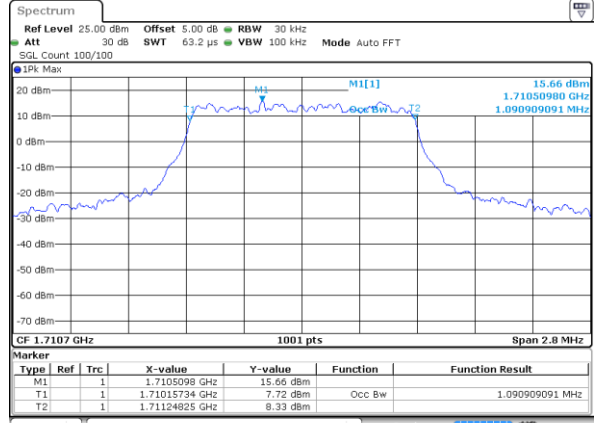

LTE Band 2

Lowest Channel / 20MHz / QPSK

Date: 17 AUG 2017 20:39:14

Lowest Channel / 20MHz / 16QAM

Date: 17 AUG 2017 20:39:24

Middle Channel / 20MHz / QPSK

Date: 17 AUG 2017 20:48:13

Middle Channel / 20MHz / 16QAM

Date: 17 AUG 2017 20:48:23

Highest Channel / 20MHz / QPSK

Date: 17 AUG 2017 20:48:42

Highest Channel / 20MHz / 16QAM

Date: 17 AUG 2017 20:48:52

LTE Band 4

Lowest Channel / 1.4MHz / QPSK

Date: 16 AUG 2017 20:00:36

Lowest Channel / 1.4MHz / 16QAM

Date: 16 AUG 2017 20:00:47

Middle Channel / 1.4MHz / QPSK

Date: 16 AUG 2017 20:07:42

Middle Channel / 1.4MHz / 16QAM

Date: 16 AUG 2017 20:07:52

Highest Channel / 1.4MHz / QPSK

Date: 16 AUG 2017 20:10:15

Highest Channel / 1.4MHz / 16QAM

Date: 16 AUG 2017 20:10:26

LTE Band 4

Lowest Channel / 3MHz / QPSK

Date: 16 AUG 2017 20:17:21

Lowest Channel / 3MHz / 16QAM

Date: 16 AUG 2017 20:17:31