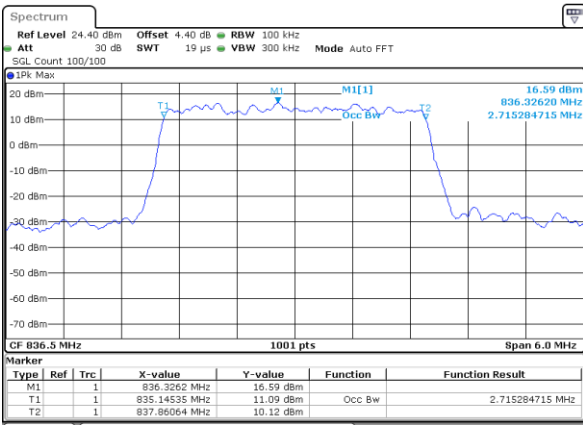

Date: 17 AUG 2017 09:37:27

LTE Band 5

Lowest Channel / 3MHz / QPSK

Date: 17 AUG 2017 09:45:24

Lowest Channel / 3MHz / 16QAM

Date: 17 AUG 2017 09:45:35

Middle Channel / 3MHz / QPSK

Date: 17 AUG 2017 09:54:30

Middle Channel / 3MHz / 16QAM

Date: 17 AUG 2017 09:54:41

Highest Channel / 3MHz / QPSK

Date: 17 AUG 2017 09:57:03

Highest Channel / 3MHz / 16QAM

Date: 17 AUG 2017 09:57:14

LTE Band 5

Lowest Channel / 5MHz / QPSK