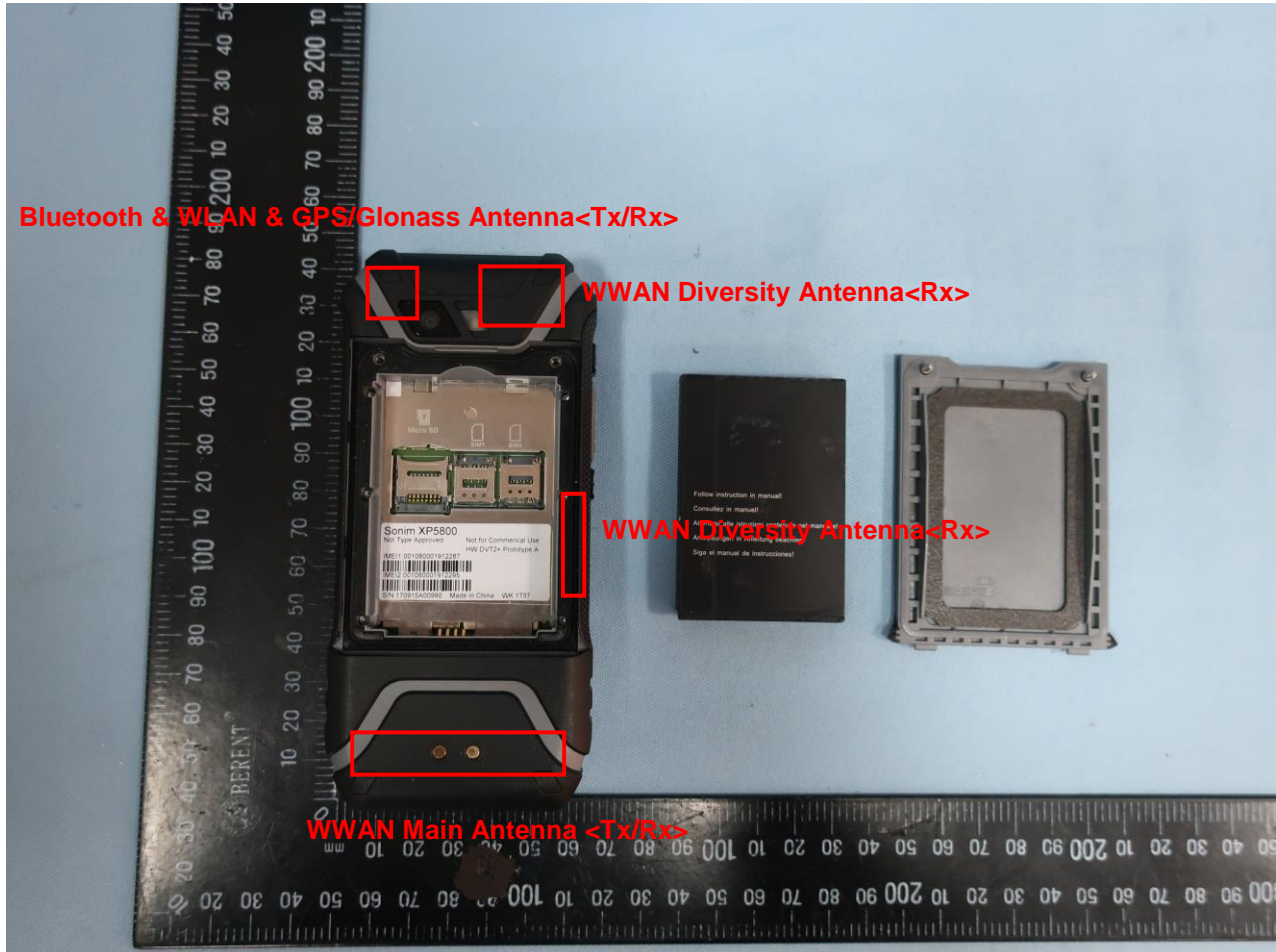

3. Internal Photograph of EUT

Brand Name: Sonim; Model Name: XP5800(PC2111)

Brand Name: Sonim; Model Name: XP5800(PC2111)

Brand Name: Sonim; Model Name: XP5800(PC2111)

Brand Name: Sonim; Model Name: XP5800(PC2111)