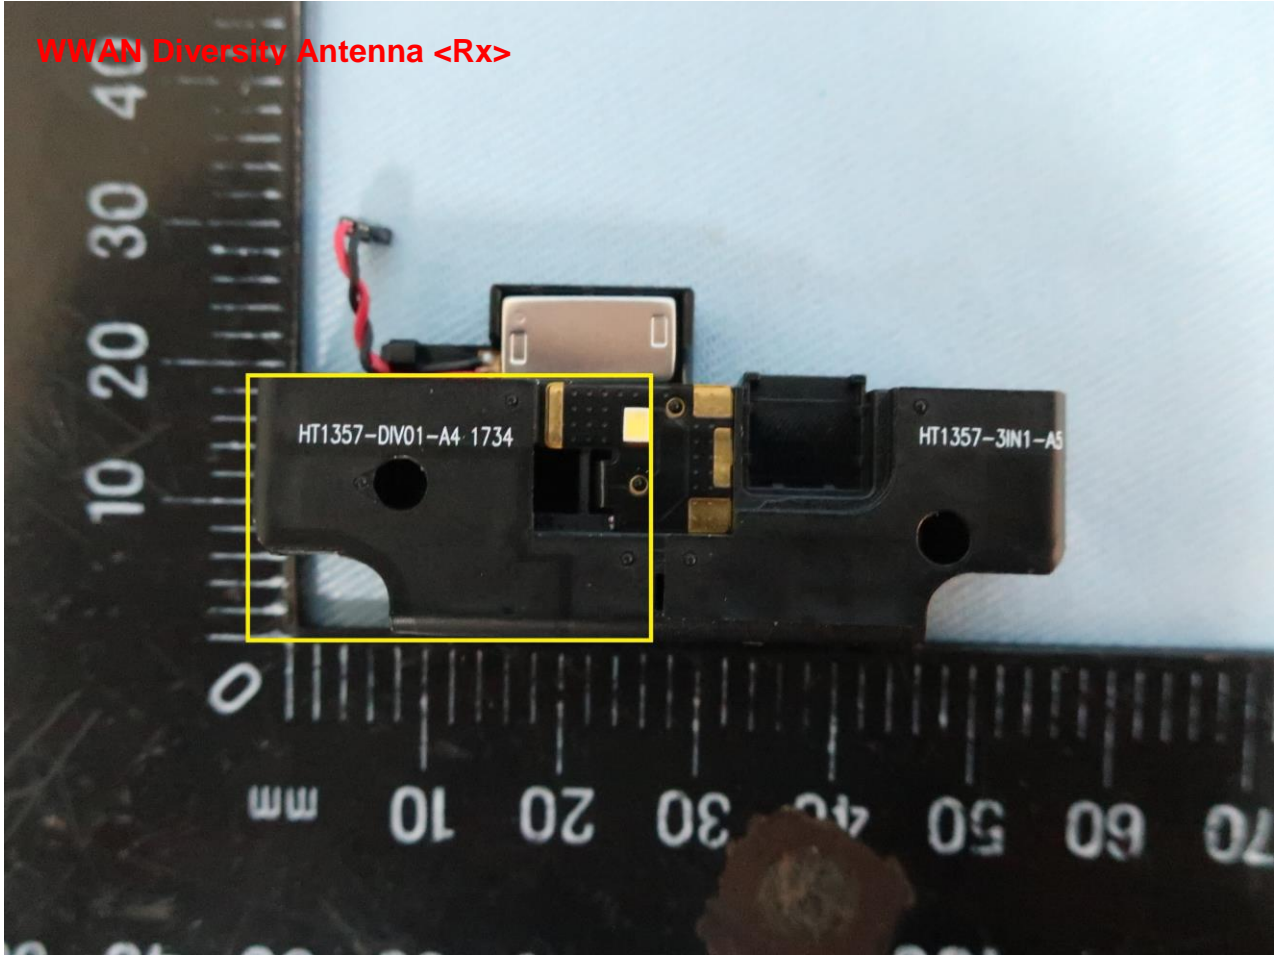

Brand Name: Sonim; Model Name: XP5800(PC2111)

WWAN Diversity Antenna <Rx>