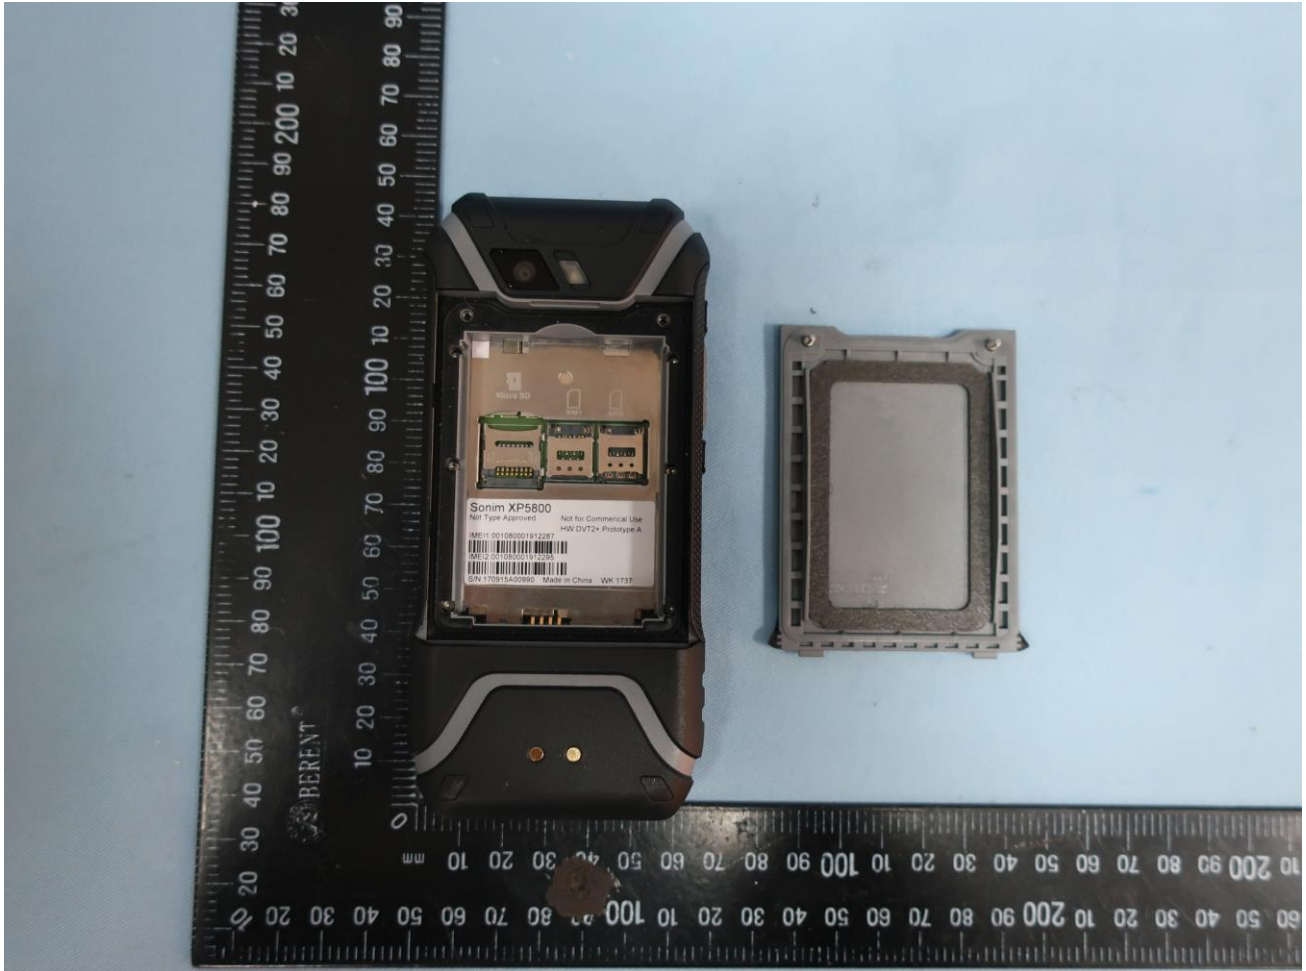

3. Internal Photograph of EUT

Brand Name: Sonim; Model Name: XP5800(PC2111)

Brand Name: Sonim; Model Name: XP5800(PC2111)

Brand Name: Sonim; Model Name: XP5800(PC2111)

Brand Name: Sonim; Model Name: XP5800(PC2111)