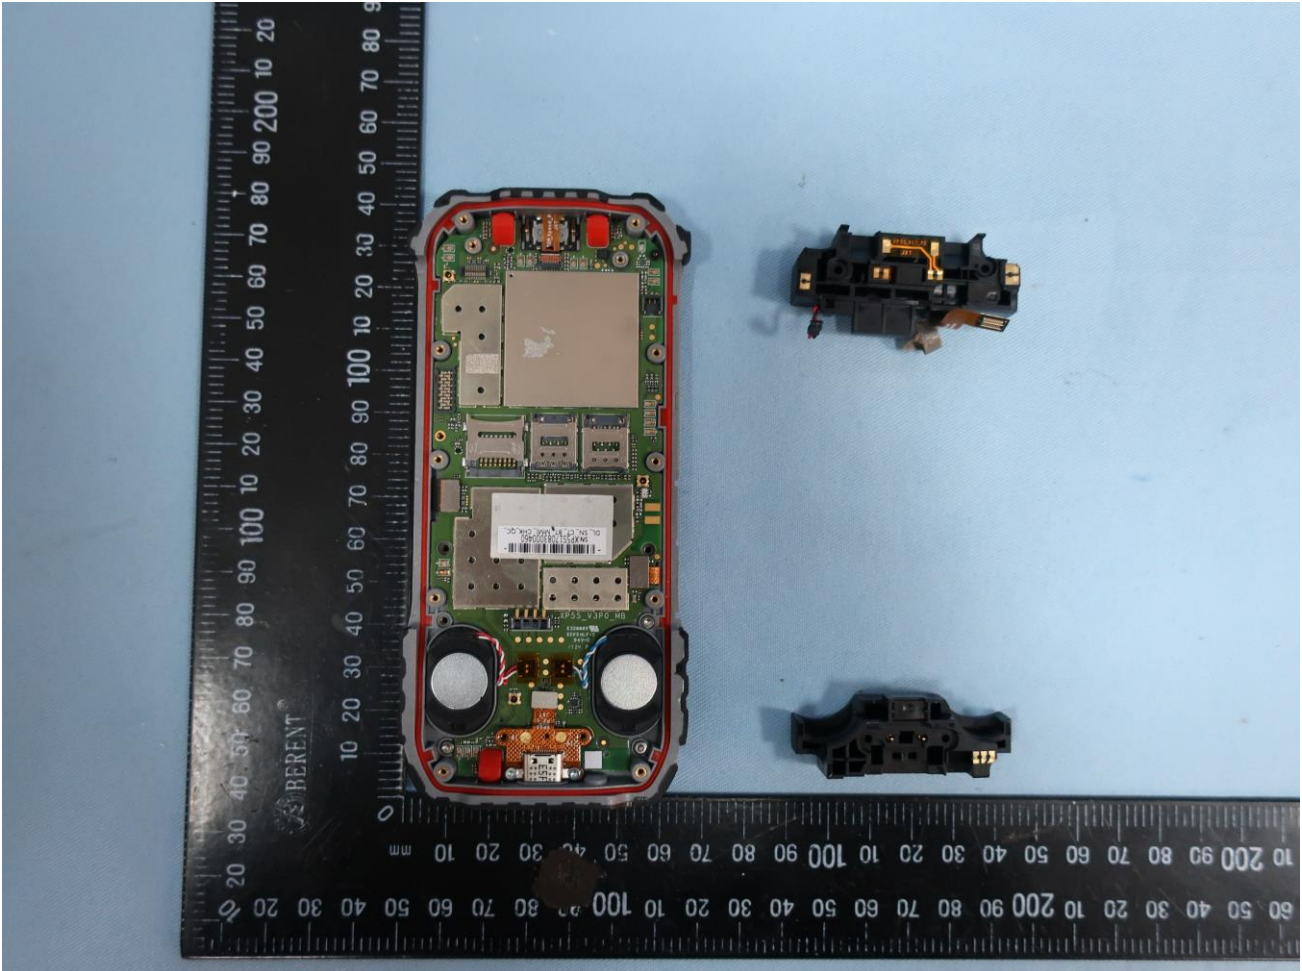

Brand Name: Sonim; Model Name: XP5800(PC2111)