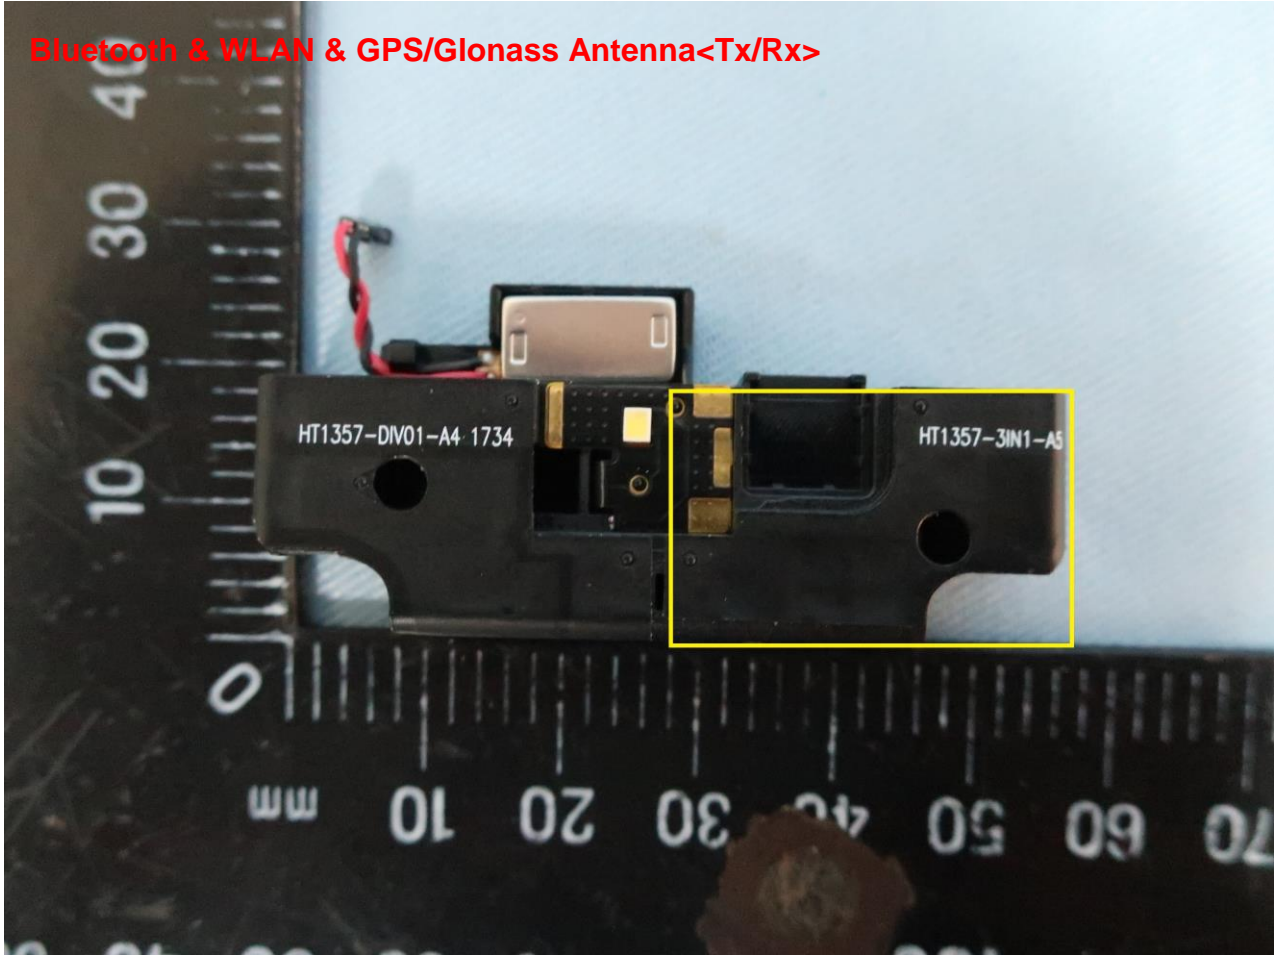

Brand Name: Sonim; Model Name: XP5800(PC2111)

Brand Name: Sonim; Model Name: XP5800(PC2111)

Brand Name: Sonim; Model Name: XP5800(PC2111)

Bluetooth & WLAN & GPS/Glonass Antenna<Tx/Rx>

Brand Name: Sonim; Model Name: XP5800(PC2111)