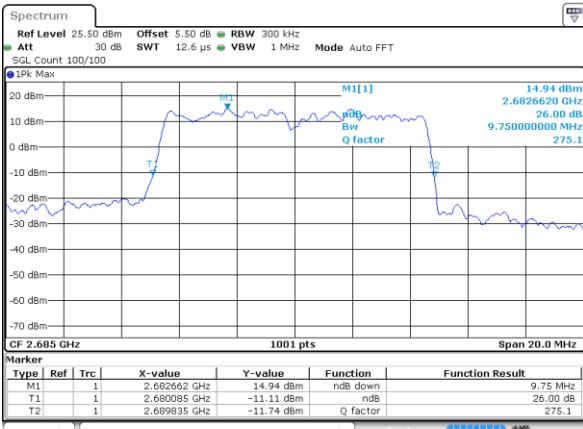

LTE Band 41

Lowest Channel / 10MHz / QPSK

Date: 19 AUG 2017 00:20:22

Lowest Channel / 10MHz / 16QAM

Date: 19 AUG 2017 00:20:33

Middle Channel / 10MHz / QPSK

Date: 19 AUG 2017 00:21:04

Middle Channel / 10MHz / 16QAM

Date: 19 AUG 2017 00:21:15

Highest Channel / 10MHz / QPSK

Date: 19 AUG 2017 00:21:47

Highest Channel / 10MHz / 16QAM

Date: 19 AUG 2017 00:21:57

LTE Band 41

Lowest Channel / 15MHz / QPSK

Date: 19 AUG 2017 00:22:29