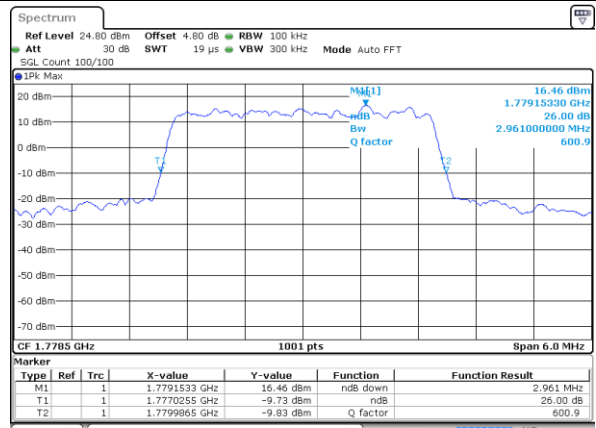

Date: 21 AUG 2017 09:37:32

Highest Channel / 1.4MHz / QPSK

Date: 21 AUG 2017 10:01:06

Highest Channel / 1.4MHz / 16QAM

Date: 21 AUG 2017 10:01:31

LTE Band 66

Lowest Channel / 3MHz / QPSK

Date: 21 AUG 2017 10:33:29

Lowest Channel / 3MHz / 16QAM

Date: 21 AUG 2017 10:33:08

Middle Channel / 3MHz / QPSK

Date: 21 AUG 2017 10:41:23

Middle Channel / 3MHz / 16QAM

Date: 21 AUG 2017 10:40:37

Highest Channel / 3MHz / QPSK

Date: 21 AUG 2017 10:42:58

Highest Channel / 3MHz / 16QAM

Date: 21 AUG 2017 10:43:22

LTE Band 66

Lowest Channel / 5MHz / QPSK

Date: 21 AUG 2017 11:02:53

Lowest Channel / 5MHz / 16QAM

Date: 21 AUG 2017 11:03:13

Middle Channel / 5MHz / QPSK

Date: 21 AUG 2017 11:12:25

Middle Channel / 5MHz / 16QAM

Date: 21 AUG 2017 11:12:48

Highest Channel / 5MHz / QPSK

Date: 21 AUG 2017 11:33:04

Highest Channel / 5MHz / 16QAM

Date: 21 AUG 2017 11:33:27

LTE Band 66