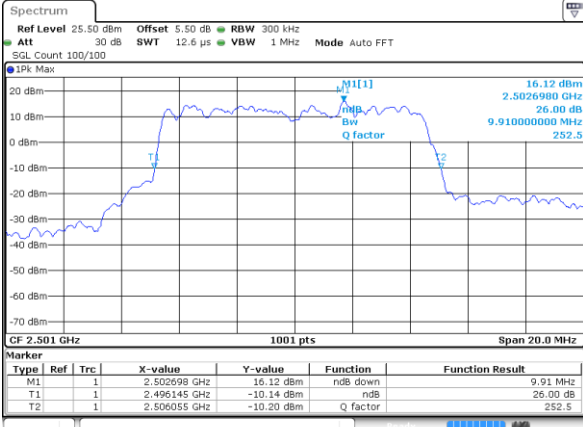

LTE Band 41

Lowest Channel / 10MHz / QPSK

Date: 19 AUG 2017 00:20:22