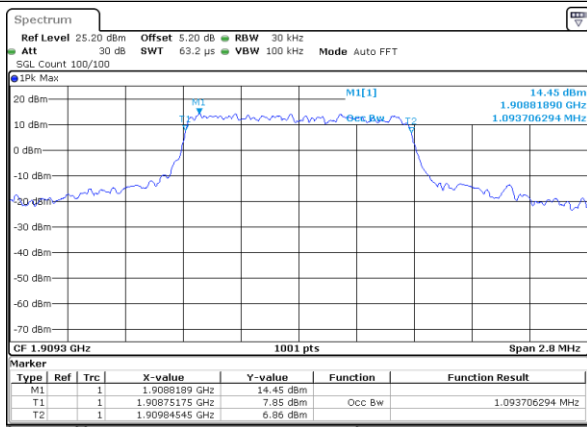

Mode	LTE Band 66 : 99%OBW(MHz)											
BW	1.4MHz		3MHz		5MHz		10MHz		15MHz		20MHz	
Mod.	QPSK	16QAM	QPSK	16QAM	QPSK	16QAM	QPSK	16QAM	QPSK	16QAM	QPSK	16QAM
Lowest CH	1.1	1.1	2.73	2.72	4.53	4.49	9.03	8.97	13.43	13.43	18.46	18.34
Middle CH	1.1	1.1	2.72	2.72	4.5	4.5	9.03	9.01	13.37	13.43	18.3	18.46
Highest CH	1.1	1.1	2.72	2.72	4.49	4.48	9.07	8.99	13.43	13.4	18.26	18.38

LTE Band 2

Lowest Channel / 1.4MHz / QPSK

Date: 17.AUG.2017 19:06:38

Lowest Channel / 1.4MHz / 16QAM

Date: 17.AUG.2017 19:06:48

Middle Channel / 1.4MHz / QPSK

Date: 17.AUG.2017 19:13:36

Middle Channel / 1.4MHz / 16QAM

Date: 17.AUG.2017 19:13:46

Highest Channel / 1.4MHz / QPSK

Date: 17.AUG.2017 19:16:06

Highest Channel / 1.4MHz / 16QAM

Date: 17.AUG.2017 19:16:15

LTE Band 2

Lowest Channel / 3MHz / QPSK

Date: 17 AUG 2017 19:33:25