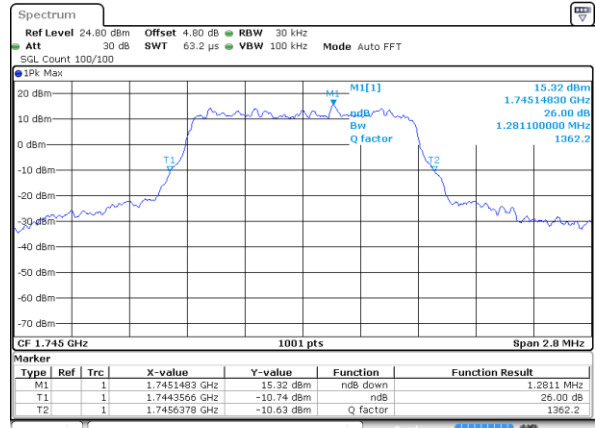

Date: 19 AUG 2017 00:25:19

Middle Channel / 20MHz / 16QAM

Date: 19 AUG 2017 00:25:30

Highest Channel / 20MHz / QPSK

Date: 19 AUG 2017 00:26:02

Highest Channel / 20MHz / 16QAM

Date: 19 AUG 2017 00:26:12

LTE Band 66

Lowest Channel / 1.4MHz / QPSK

Date: 21 AUG 2017 09:59:13

Lowest Channel / 1.4MHz / 16QAM

Date: 21 AUG 2017 09:58:54

Middle Channel / 1.4MHz / QPSK

Date: 21 AUG 2017 09:37:07

Middle Channel / 1.4MHz / 16QAM

Date: 21 AUG 2017 09:37:32

Highest Channel / 1.4MHz / QPSK

Date: 21 AUG 2017 10:01:06

Highest Channel / 1.4MHz / 16QAM

Date: 21 AUG 2017 10:01:31

LTE Band 66

Lowest Channel / 3MHz / QPSK

Date: 21 AUG 2017 10:33:29