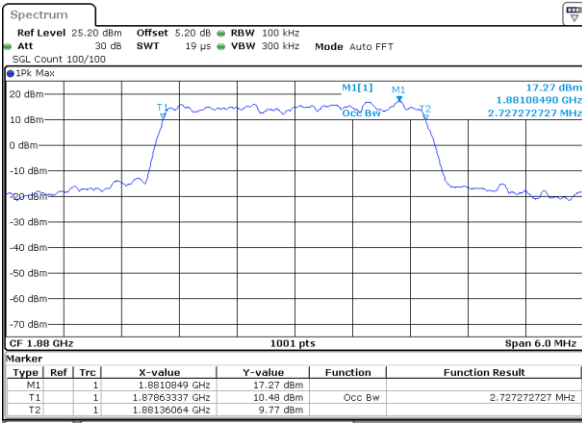

Middle Channel / 3MHz / QPSK

Date: 17 AUG 2017 19:40:24