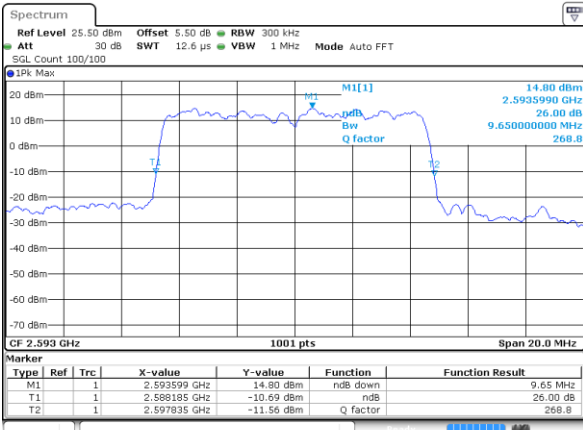

LTE Band 41

Lowest Channel / 10MHz / QPSK

Date: 19 AUG 2017 00:20:22

Lowest Channel / 10MHz / 16QAM

Date: 19 AUG 2017 00:20:33

Middle Channel / 10MHz / QPSK

Date: 19 AUG 2017 00:21:04

Middle Channel / 10MHz / 16QAM

Date: 19 AUG 2017 00:21:15

Highest Channel / 10MHz / QPSK

Date: 19 AUG 2017 00:21:47

Highest Channel / 10MHz / 16QAM

Date: 19 AUG 2017 00:21:57

LTE Band 41

Lowest Channel / 15MHz / QPSK

Date: 19 AUG 2017 00:22:29