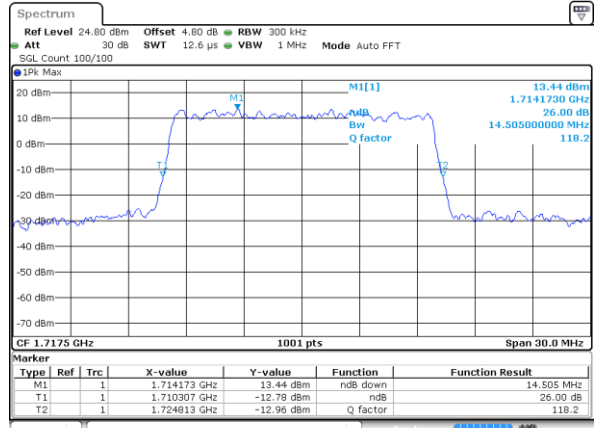

Highest Channel / 10MHz / QPSK

Date: 21 AUG 2017 11:54:36

Highest Channel / 10MHz / 16QAM

Date: 21 AUG 2017 11:54:58

LTE Band 66

Lowest Channel / 15MHz / QPSK

Date: 21 AUG 2017 13:56:29

Lowest Channel / 15MHz / 16QAM