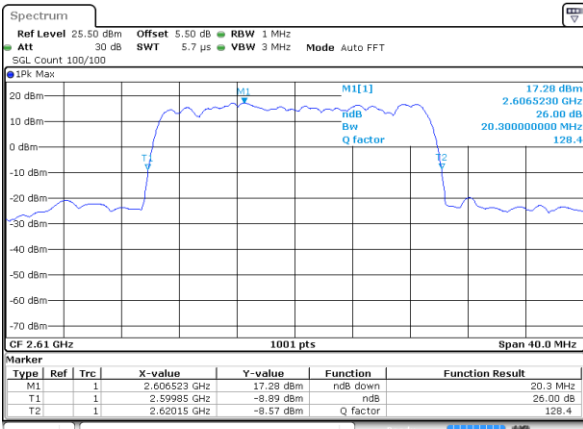

Middle Channel / 15MHz / 16QAM

Date: 18 AUG 2017 14:25:34

Highest Channel / 15MHz / QPSK

Date: 18 AUG 2017 14:26:06

Highest Channel / 15MHz / 16QAM

Date: 18 AUG 2017 14:26:16

LTE Band 38

Lowest Channel / 20MHz / QPSK

Date: 18 AUG 2017 14:26:48

Lowest Channel / 20MHz / 16QAM

Date: 18 AUG 2017 14:26:59

Middle Channel / 20MHz / QPSK

Date: 18 AUG 2017 14:27:31

Middle Channel / 20MHz / 16QAM

Date: 18 AUG 2017 14:27:42

Highest Channel / 20MHz / QPSK

Date: 18 AUG 2017 14:28:14

Highest Channel / 20MHz / 16QAM

Date: 18 AUG 2017 14:28:24

LTE Band 41

Lowest Channel / 5MHz / QPSK

Date: 19 AUG 2017 00:16:12

Lowest Channel / 5MHz / 16QAM

Date: 19 AUG 2017 00:18:22