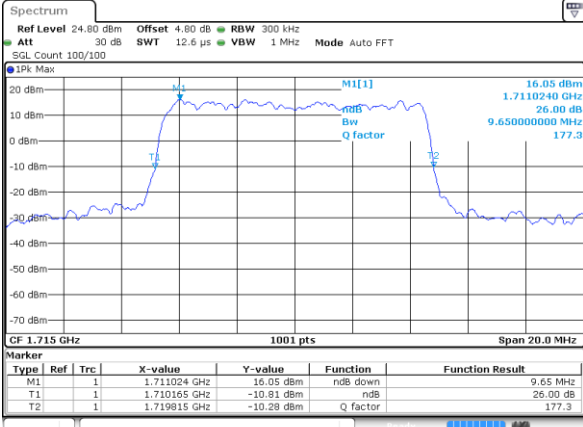

LTE Band 66

Lowest Channel / 10MHz / QPSK

Date: 21 AUG 2017 11:41:21