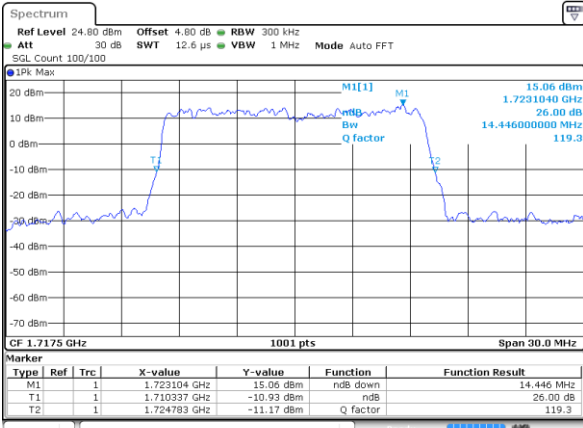

Highest Channel / 10MHz / QPSK

Date: 21 AUG 2017 11:54:36

Highest Channel / 10MHz / 16QAM

Date: 21 AUG 2017 11:54:58

LTE Band 66

Lowest Channel / 15MHz / QPSK

Date: 21 AUG 2017 13:56:29

Lowest Channel / 15MHz / 16QAM