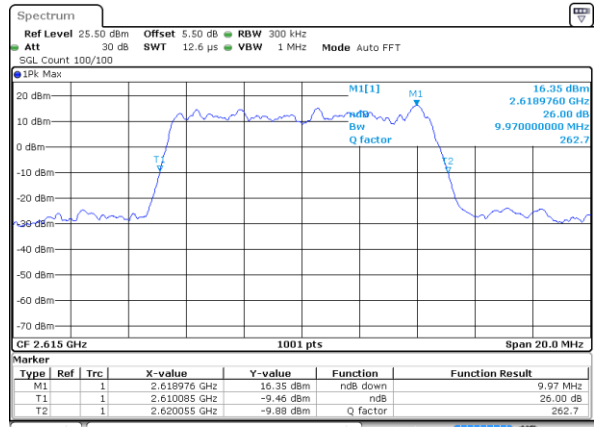

Highest Channel / 5MHz / QPSK

Date: 18 AUG 2017 14:21:50

Highest Channel / 5MHz / 16QAM

Date: 18 AUG 2017 14:22:00

LTE Band 38

Lowest Channel / 10MHz / QPSK

Date: 18 AUG 2017 14:22:32

Lowest Channel / 10MHz / 16QAM

Date: 18 AUG 2017 14:22:43

Middle Channel / 10MHz / QPSK

Date: 18 AUG 2017 14:23:15

Middle Channel / 10MHz / 16QAM

Date: 18 AUG 2017 14:23:26

Highest Channel / 10MHz / QPSK

Date: 18 AUG 2017 14:23:57

Highest Channel / 10MHz / 16QAM

Date: 18 AUG 2017 14:24:08

LTE Band 38

Lowest Channel / 15MHz / QPSK

Date: 18 AUG 2017 14:24:41

Lowest Channel / 15MHz / 16QAM

Date: 18 AUG 2017 14:24:51

Middle Channel / 15MHz / QPSK

Date: 18 AUG 2017 14:25:23

Middle Channel / 15MHz / 16QAM

Date: 18 AUG 2017 14:25:34

Highest Channel / 15MHz / QPSK

Date: 18 AUG 2017 14:26:06

Highest Channel / 15MHz / 16QAM

Date: 18 AUG 2017 14:26:16

LTE Band 38

Lowest Channel / 20MHz / QPSK