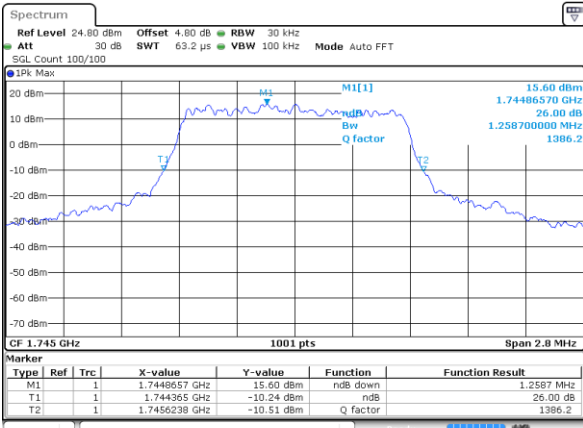

Date: 19 AUG 2017 00:25:19

Middle Channel / 20MHz / 16QAM

Date: 19 AUG 2017 00:25:30

Highest Channel / 20MHz / QPSK

Date: 19 AUG 2017 00:26:02

Highest Channel / 20MHz / 16QAM

Date: 19 AUG 2017 00:26:12

LTE Band 66

Lowest Channel / 1.4MHz / QPSK

Date: 21 AUG 2017 09:59:13

Lowest Channel / 1.4MHz / 16QAM

Date: 21 AUG 2017 09:58:54

Middle Channel / 1.4MHz / QPSK

Date: 21 AUG 2017 09:37:07

Middle Channel / 1.4MHz / 16QAM

Date: 21 AUG 2017 09:37:32

Highest Channel / 1.4MHz / QPSK

Date: 21 AUG 2017 10:01:06

Highest Channel / 1.4MHz / 16QAM

Date: 21 AUG 2017 10:01:31

LTE Band 66

Lowest Channel / 3MHz / QPSK

Date: 21 AUG 2017 10:33:29