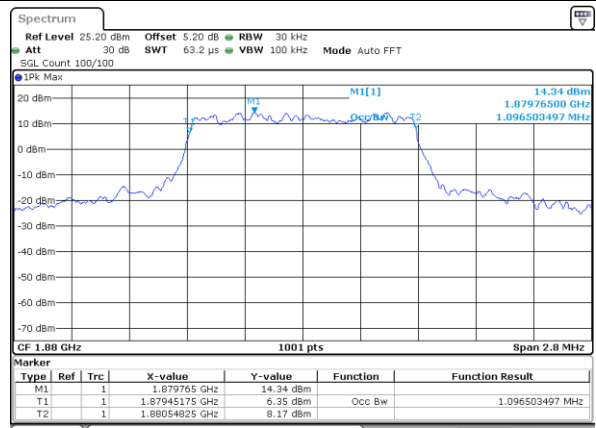

Mode	LTE Band 66 : 99%OBW(MHz)											
BW	1.4MHz		3MHz		5MHz		10MHz		15MHz		20MHz	
Mod.	QPSK	16QAM	QPSK	16QAM	QPSK	16QAM	QPSK	16QAM	QPSK	16QAM	QPSK	16QAM
Lowest CH	1.1	1.1	2.73	2.72	4.53	4.49	9.03	8.97	13.43	13.43	18.46	18.34
Middle CH	1.1	1.1	2.72	2.72	4.5	4.5	9.03	9.01	13.37	13.43	18.3	18.46
Highest CH	1.1	1.1	2.72	2.72	4.49	4.48	9.07	8.99	13.43	13.4	18.26	18.38

LTE Band 2

Lowest Channel / 1.4MHz / QPSK

Date: 17.AUG.2017 19:06:38

Lowest Channel / 1.4MHz / 16QAM

Date: 17.AUG.2017 19:06:48

Middle Channel / 1.4MHz / QPSK

Date: 17.AUG.2017 19:13:36

Middle Channel / 1.4MHz / 16QAM

Date: 17.AUG.2017 19:13:46

Highest Channel / 1.4MHz / QPSK

Date: 17.AUG.2017 19:16:06

Highest Channel / 1.4MHz / 16QAM

Date: 17.AUG.2017 19:16:15

LTE Band 2

Lowest Channel / 3MHz / QPSK

Date: 17 AUG 2017 19:33:25