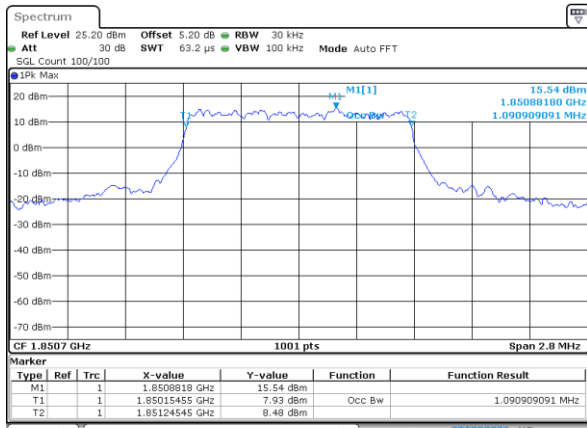

LTE Band 2

Lowest Channel / 1.4MHz / QPSK

Date: 17.AUG.2017 19:06:38