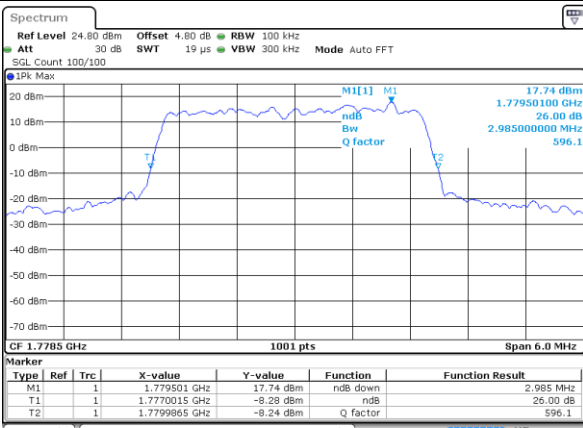

Date: 21 AUG 2017 09:37:32

Highest Channel / 1.4MHz / QPSK

Date: 21 AUG 2017 10:01:06

Highest Channel / 1.4MHz / 16QAM

Date: 21 AUG 2017 10:01:31

LTE Band 66

Lowest Channel / 3MHz / QPSK

Date: 21 AUG 2017 10:33:29

Lowest Channel / 3MHz / 16QAM

Date: 21 AUG 2017 10:33:08

Middle Channel / 3MHz / QPSK

Date: 21 AUG 2017 10:41:23

Middle Channel / 3MHz / 16QAM

Date: 21 AUG 2017 10:40:37

Highest Channel / 3MHz / QPSK

Date: 21 AUG 2017 10:42:58

Highest Channel / 3MHz / 16QAM

Date: 21 AUG 2017 10:43:22

LTE Band 66

Lowest Channel / 5MHz / QPSK

Date: 21 AUG 2017 11:02:53

Lowest Channel / 5MHz / 16QAM

Date: 21 AUG 2017 11:03:13

Middle Channel / 5MHz / QPSK