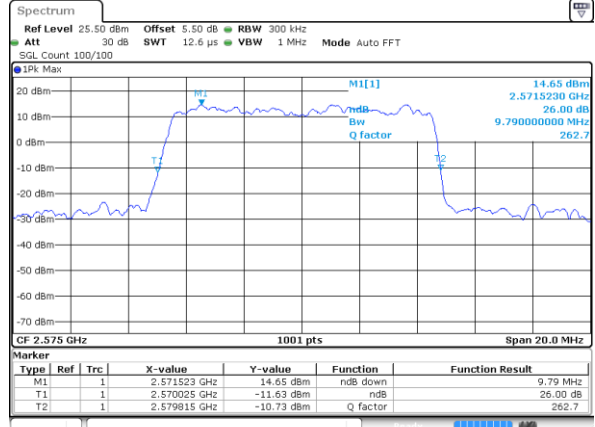

Highest Channel / 5MHz / QPSK

Date: 18 AUG 2017 14:21:50

Highest Channel / 5MHz / 16QAM

Date: 18 AUG 2017 14:22:00

LTE Band 38

Lowest Channel / 10MHz / QPSK

Date: 18 AUG 2017 14:22:32

Lowest Channel / 10MHz / 16QAM