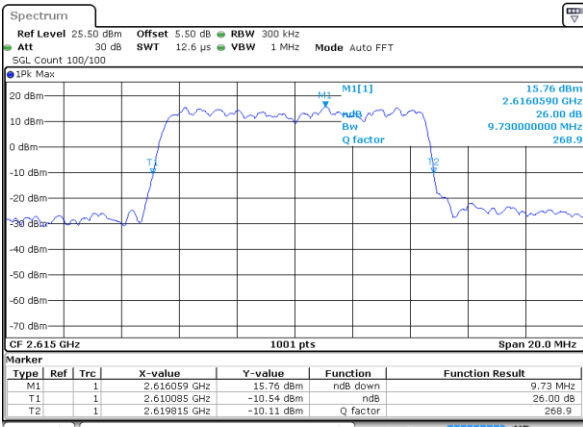

Highest Channel / 5MHz / QPSK

Date: 18 AUG 2017 14:21:50

Highest Channel / 5MHz / 16QAM

Date: 18 AUG 2017 14:22:00

LTE Band 38

Lowest Channel / 10MHz / QPSK

Date: 18 AUG 2017 14:22:32

Lowest Channel / 10MHz / 16QAM

Date: 18 AUG 2017 14:22:43

Middle Channel / 10MHz / QPSK

Date: 18 AUG 2017 14:23:15

Middle Channel / 10MHz / 16QAM

Date: 18 AUG 2017 14:23:26

Highest Channel / 10MHz / QPSK

Date: 18 AUG 2017 14:23:57

Highest Channel / 10MHz / 16QAM

Date: 18 AUG 2017 14:24:08

LTE Band 38

Lowest Channel / 15MHz / QPSK

Date: 18 AUG 2017 14:24:41

Lowest Channel / 15MHz / 16QAM

Date: 18 AUG 2017 14:24:51

Middle Channel / 15MHz / QPSK

Date: 18 AUG 2017 14:25:23