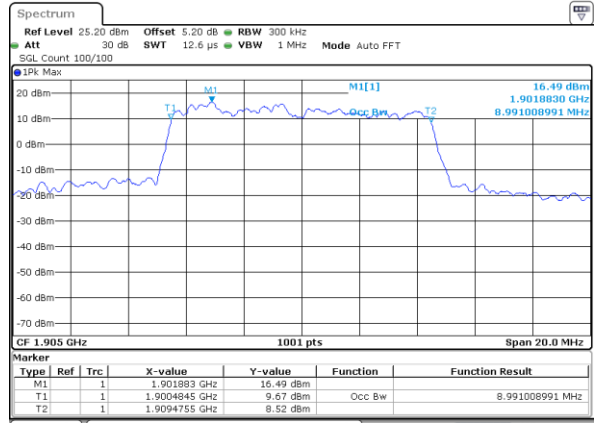

Date: 17 AUG 2017 19:56:51

Middle Channel / 5MHz / 16QAM

Date: 17 AUG 2017 19:57:01

Highest Channel / 5MHz / QPSK

Date: 17 AUG 2017 19:59:20

Highest Channel / 5MHz / 16QAM

Date: 17 AUG 2017 19:59:30

LTE Band 2

Lowest Channel / 10MHz / QPSK

Date: 17 AUG 2017 20:06:19

Lowest Channel / 10MHz / 16QAM

Date: 17 AUG 2017 20:06:29

Middle Channel / 10MHz / QPSK

Date: 17 AUG 2017 20:13:18

Middle Channel / 10MHz / 16QAM

Date: 17 AUG 2017 20:13:28

Highest Channel / 10MHz / QPSK

Date: 17 AUG 2017 20:15:48

Highest Channel / 10MHz / 16QAM

Date: 17 AUG 2017 20:15:58

LTE Band 2

Lowest Channel / 15MHz / QPSK

Date: 17 AUG 2017 20:22:47

Lowest Channel / 15MHz / 16QAM