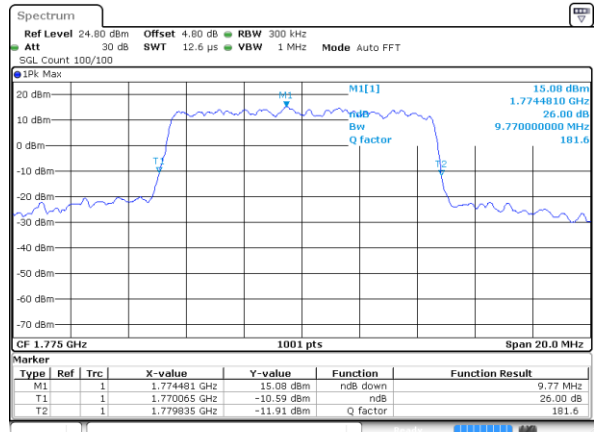

Date: 21 AUG 2017 11:12:25

Middle Channel / 5MHz / 16QAM

Date: 21 AUG 2017 11:12:48

Highest Channel / 5MHz / QPSK

Date: 21 AUG 2017 11:33:04

Highest Channel / 5MHz / 16QAM

Date: 21 AUG 2017 11:33:27

LTE Band 66

Lowest Channel / 10MHz / QPSK

Date: 21 AUG 2017 11:41:21

Lowest Channel / 10MHz / 16QAM

Date: 21 AUG 2017 11:41:42

Middle Channel / 10MHz / QPSK

Date: 21 AUG 2017 11:49:49

Middle Channel / 10MHz / 16QAM

Date: 21 AUG 2017 11:50:15

Highest Channel / 10MHz / QPSK

Date: 21 AUG 2017 11:54:36

Highest Channel / 10MHz / 16QAM

Date: 21 AUG 2017 11:54:58

LTE Band 66

Lowest Channel / 15MHz / QPSK

Date: 21 AUG 2017 13:56:29

Lowest Channel / 15MHz / 16QAM