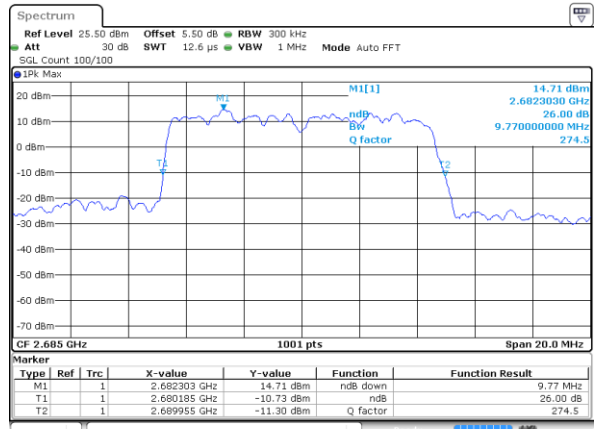

LTE Band 41

Lowest Channel / 10MHz / QPSK

Date: 19 AUG 2017 00:20:22

Lowest Channel / 10MHz / 16QAM

Date: 19 AUG 2017 00:20:33

Middle Channel / 10MHz / QPSK

Date: 19 AUG 2017 00:21:04

Middle Channel / 10MHz / 16QAM

Date: 19 AUG 2017 00:21:15

Highest Channel / 10MHz / QPSK

Date: 19 AUG 2017 00:21:47

Highest Channel / 10MHz / 16QAM

Date: 19 AUG 2017 00:21:57

LTE Band 41

Lowest Channel / 15MHz / QPSK

Date: 19 AUG 2017 00:22:29