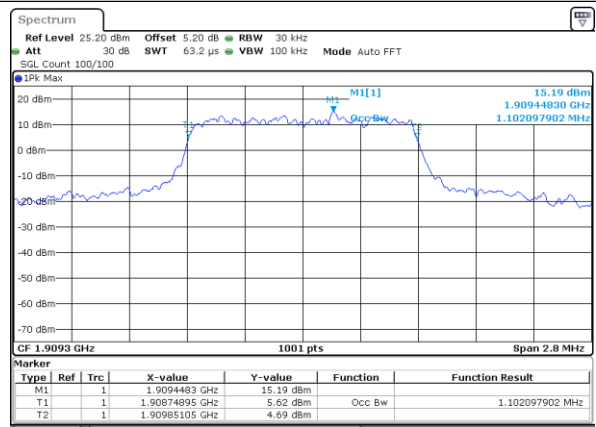

Mode	LTE Band 66 : 99%OBW(MHz)											
BW	1.4MHz		3MHz		5MHz		10MHz		15MHz		20MHz	
Mod.	QPSK	16QAM	QPSK	16QAM	QPSK	16QAM	QPSK	16QAM	QPSK	16QAM	QPSK	16QAM
Lowest CH	1.1	1.1	2.73	2.72	4.53	4.49	9.03	8.97	13.43	13.43	18.46	18.34
Middle CH	1.1	1.1	2.72	2.72	4.5	4.5	9.03	9.01	13.37	13.43	18.3	18.46
Highest CH	1.1	1.1	2.72	2.72	4.49	4.48	9.07	8.99	13.43	13.4	18.26	18.38

LTE Band 2

Lowest Channel / 1.4MHz / QPSK

Date: 17.AUG.2017 19:06:38

Lowest Channel / 1.4MHz / 16QAM

Date: 17.AUG.2017 19:06:48

Middle Channel / 1.4MHz / QPSK

Date: 17.AUG.2017 19:13:36

Middle Channel / 1.4MHz / 16QAM

Date: 17.AUG.2017 19:13:46

Highest Channel / 1.4MHz / QPSK

Date: 17.AUG.2017 19:16:06

Highest Channel / 1.4MHz / 16QAM

Date: 17.AUG.2017 19:16:15

LTE Band 2

Lowest Channel / 3MHz / QPSK

Date: 17 AUG 2017 19:33:25