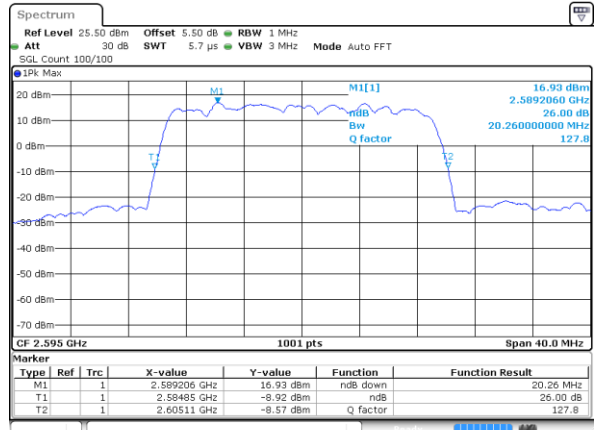

Middle Channel / 15MHz / 16QAM

Date: 18 AUG 2017 14:25:34

Highest Channel / 15MHz / QPSK

Date: 18 AUG 2017 14:26:06

Highest Channel / 15MHz / 16QAM

Date: 18 AUG 2017 14:26:16

LTE Band 38

Lowest Channel / 20MHz / QPSK

Date: 18 AUG 2017 14:26:48

Lowest Channel / 20MHz / 16QAM

Date: 18 AUG 2017 14:26:59

Middle Channel / 20MHz / QPSK

Date: 18 AUG 2017 14:27:31

Middle Channel / 20MHz / 16QAM

Date: 18 AUG 2017 14:27:42

Highest Channel / 20MHz / QPSK

Date: 18 AUG 2017 14:28:14

Highest Channel / 20MHz / 16QAM

Date: 18 AUG 2017 14:28:24

LTE Band 41

Lowest Channel / 5MHz / QPSK

Date: 19 AUG 2017 00:16:12

Lowest Channel / 5MHz / 16QAM

Date: 19 AUG 2017 00:18:22