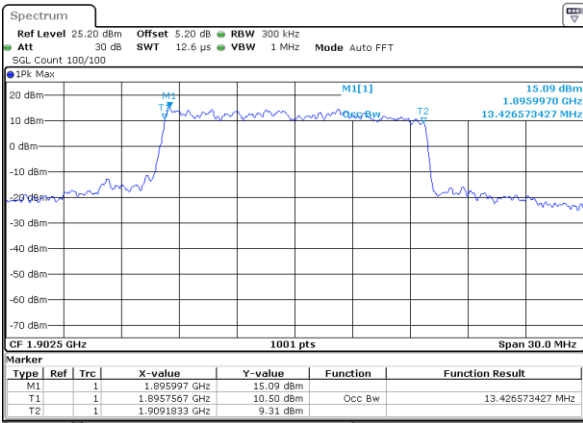

Highest Channel / 10MHz / QPSK

Date: 17 AUG 2017 20:15:48

Highest Channel / 10MHz / 16QAM

Date: 17 AUG 2017 20:15:58

LTE Band 2

Lowest Channel / 15MHz / QPSK

Date: 17 AUG 2017 20:22:47

Lowest Channel / 15MHz / 16QAM

Date: 17 AUG 2017 20:22:57

Middle Channel / 15MHz / QPSK

Date: 17 AUG 2017 20:29:45

Middle Channel / 15MHz / 16QAM

Date: 17 AUG 2017 20:29:55

Highest Channel / 15MHz / QPSK

Date: 17 AUG 2017 20:32:15

Highest Channel / 15MHz / 16QAM