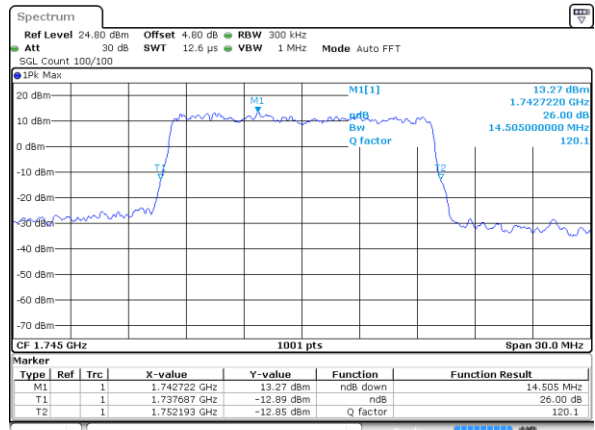

Middle Channel / 15MHz / 16QAM

Date: 21 AUG 2017 14:05:16