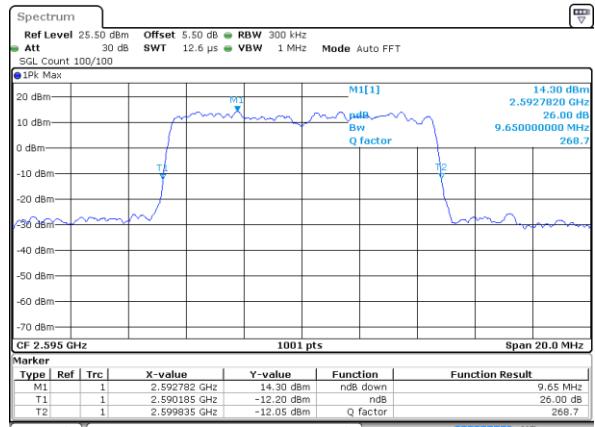

Middle Channel / 10MHz / 16QAM

Date: 18 AUG 2017 14:23:26