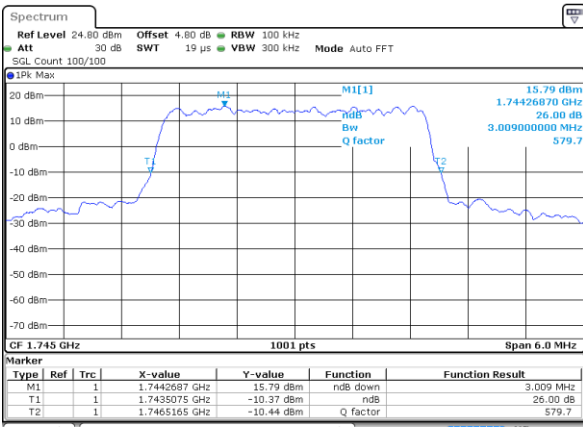

Middle Channel / 3MHz / QPSK

Date: 21 AUG 2017 10:41:23