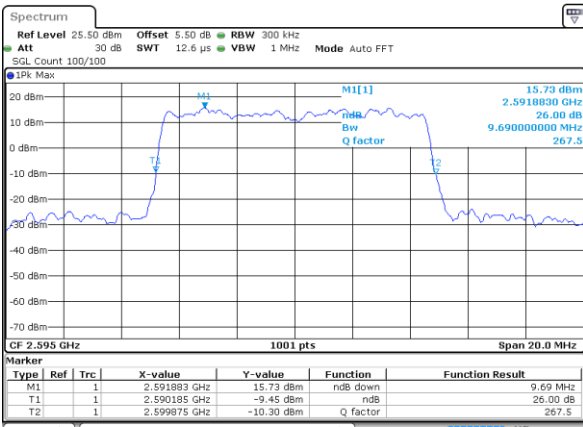

Middle Channel / 10MHz / QPSK

Date: 18 AUG 2017 14:23:15