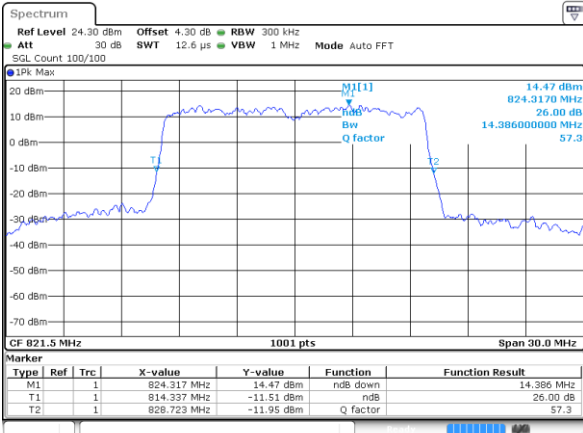

Highest Channel / 15MHz / 16QAM

Date: 18 AUG 2017 23:49:37

LTE Band 26

CH26765 / QPSK

Date: 18 AUG 2017 20:24:23

CH26765 / 16QAM

Date: 18 AUG 2017 20:24:44

LTE Band 38