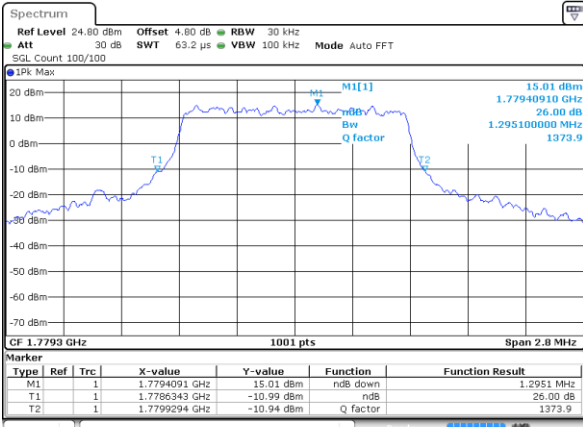

Date: 19 AUG 2017 00:25:19

Middle Channel / 20MHz / 16QAM

Date: 19 AUG 2017 00:25:30

Highest Channel / 20MHz / QPSK

Date: 19 AUG 2017 00:26:02

Highest Channel / 20MHz / 16QAM

Date: 19 AUG 2017 00:26:12

LTE Band 66

Lowest Channel / 1.4MHz / QPSK

Date: 21 AUG 2017 09:59:13

Lowest Channel / 1.4MHz / 16QAM

Date: 21 AUG 2017 09:58:54

Middle Channel / 1.4MHz / QPSK

Date: 21 AUG 2017 09:37:07

Middle Channel / 1.4MHz / 16QAM

Date: 21 AUG 2017 09:37:32

Highest Channel / 1.4MHz / QPSK

Date: 21 AUG 2017 10:01:06

Highest Channel / 1.4MHz / 16QAM

Date: 21 AUG 2017 10:01:31

LTE Band 66

Lowest Channel / 3MHz / QPSK

Date: 21 AUG 2017 10:33:29