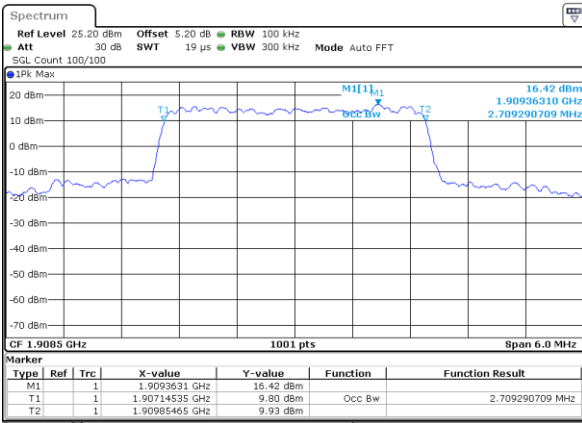

Date: 17.AUG.2017 19:13:46

Highest Channel / 1.4MHz / QPSK

Date: 17.AUG.2017 19:16:06

Highest Channel / 1.4MHz / 16QAM

Date: 17.AUG.2017 19:16:15

LTE Band 2

Lowest Channel / 3MHz / QPSK

Date: 17 AUG 2017 19:33:25

Lowest Channel / 3MHz / 16QAM

Date: 17 AUG 2017 19:33:35

Middle Channel / 3MHz / QPSK

Date: 17 AUG 2017 19:40:24

Middle Channel / 3MHz / 16QAM

Date: 17 AUG 2017 19:40:34

Highest Channel / 3MHz / QPSK

Date: 17 AUG 2017 19:42:53

Highest Channel / 3MHz / 16QAM

Date: 17 AUG 2017 19:43:03

LTE Band 2

Lowest Channel / 5MHz / QPSK

Date: 17 AUG 2017 19:49:52

Lowest Channel / 5MHz / 16QAM

Date: 17 AUG 2017 19:50:02

Middle Channel / 5MHz / QPSK