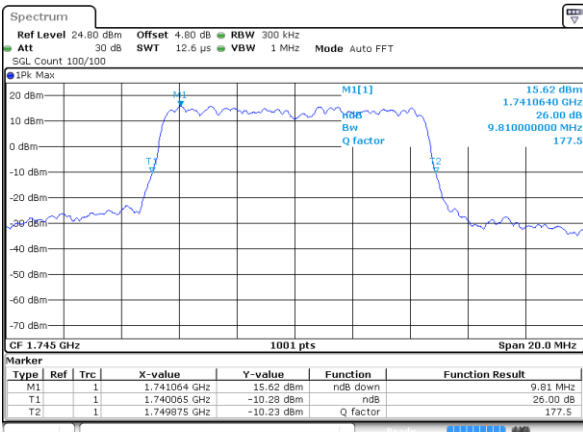

Date: 21 AUG 2017 11:12:25

Middle Channel / 5MHz / 16QAM

Date: 21 AUG 2017 11:12:48

Highest Channel / 5MHz / QPSK

Date: 21 AUG 2017 11:33:04

Highest Channel / 5MHz / 16QAM

Date: 21 AUG 2017 11:33:27

LTE Band 66

Lowest Channel / 10MHz / QPSK

Date: 21 AUG 2017 11:41:21

Lowest Channel / 10MHz / 16QAM

Date: 21 AUG 2017 11:41:42

Middle Channel / 10MHz / QPSK

Date: 21 AUG 2017 11:49:49

Middle Channel / 10MHz / 16QAM

Date: 21 AUG 2017 11:50:15

Highest Channel / 10MHz / QPSK

Date: 21 AUG 2017 11:54:36

Highest Channel / 10MHz / 16QAM

Date: 21 AUG 2017 11:54:58

LTE Band 66

Lowest Channel / 15MHz / QPSK

Date: 21 AUG 2017 13:56:29

Lowest Channel / 15MHz / 16QAM