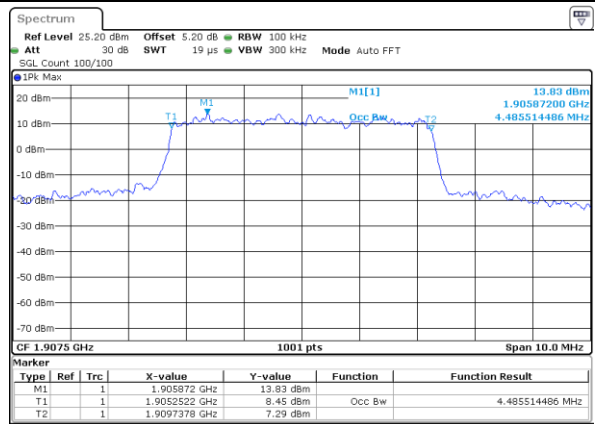

Highest Channel / 3MHz / 16QAM

Date: 17 AUG 2017 19:43:03

LTE Band 2

Lowest Channel / 5MHz / QPSK

Date: 17 AUG 2017 19:49:52

Lowest Channel / 5MHz / 16QAM

Date: 17 AUG 2017 19:50:02

Middle Channel / 5MHz / QPSK

Date: 17 AUG 2017 19:56:51

Middle Channel / 5MHz / 16QAM

Date: 17 AUG 2017 19:57:01

Highest Channel / 5MHz / QPSK

Date: 17 AUG 2017 19:59:20

Highest Channel / 5MHz / 16QAM

Date: 17 AUG 2017 19:59:30

LTE Band 2