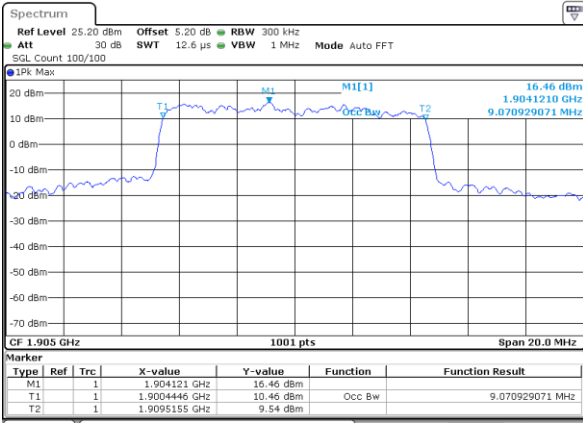

Date: 17 AUG 2017 19:56:51

Middle Channel / 5MHz / 16QAM

Date: 17 AUG 2017 19:57:01

Highest Channel / 5MHz / QPSK

Date: 17 AUG 2017 19:59:20

Highest Channel / 5MHz / 16QAM

Date: 17 AUG 2017 19:59:30

LTE Band 2

Lowest Channel / 10MHz / QPSK

Date: 17 AUG 2017 20:06:19

Lowest Channel / 10MHz / 16QAM

Date: 17 AUG 2017 20:06:29

Middle Channel / 10MHz / QPSK

Date: 17 AUG 2017 20:13:18

Middle Channel / 10MHz / 16QAM

Date: 17 AUG 2017 20:13:28

Highest Channel / 10MHz / QPSK

Date: 17 AUG 2017 20:15:48

Highest Channel / 10MHz / 16QAM

Date: 17 AUG 2017 20:15:58

LTE Band 2

Lowest Channel / 15MHz / QPSK

Date: 17 AUG 2017 20:22:47

Lowest Channel / 15MHz / 16QAM