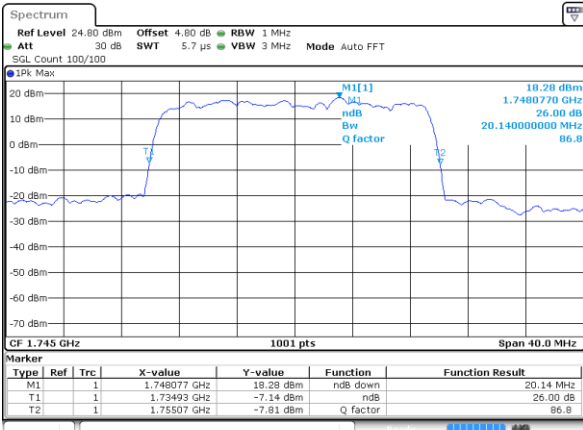

Date: 21 AUG 2017 14:09:38

LTE Band 66

Lowest Channel / 20MHz / QPSK

Date: 21 AUG 2017 14:19:17

Lowest Channel / 20MHz / 16QAM

Date: 21 AUG 2017 14:19:50

Middle Channel / 20MHz / QPSK

Date: 21 AUG 2017 14:27:30

Middle Channel / 20MHz / 16QAM

Date: 21 AUG 2017 14:28:02

Highest Channel / 20MHz / QPSK

Date: 21 AUG 2017 14:38:46

Highest Channel / 20MHz / 16QAM

Date: 21 AUG 2017 14:39:17

**Occupied Bandwidth**

Mode	LTE Band 2 : 99%OBW(MHz)											
	1.4MHz		3MHz		5MHz		10MHz		15MHz		20MHz	
Mod.	QPSK	16QAM	QPSK	16QAM	QPSK	16QAM	QPSK	16QAM	QPSK	16QAM	QPSK	16QAM
Lowest CH	1.09	1.1	2.72	2.73	4.48	4.49	8.99	9.01	13.49	13.49	18.38	18.5
Middle CH	1.09	1.1	2.73	2.73	4.5	4.5	9.01	9.01	13.37	13.46	18.54	18.62
Highest CH	1.09	1.1	2.71	2.73	4.52	4.49	9.07	8.99	13.43	13.37	18.38	18.34