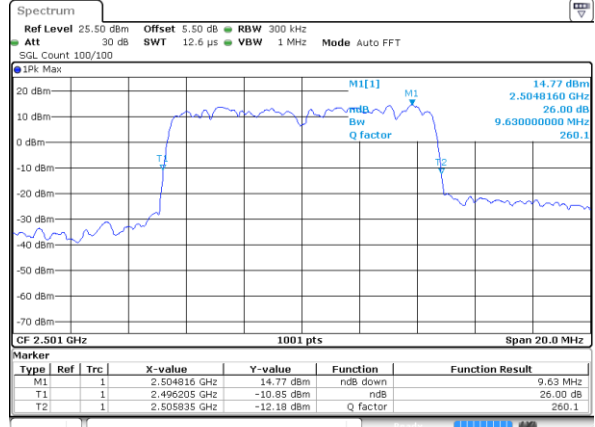

Date: 18 AUG 2017 14:28:14

Highest Channel / 20MHz / 16QAM

Date: 18 AUG 2017 14:28:24

LTE Band 41

Lowest Channel / 5MHz / QPSK

Date: 19 AUG 2017 00:16:12

Lowest Channel / 5MHz / 16QAM

Date: 19 AUG 2017 00:18:22

Middle Channel / 5MHz / QPSK

Date: 19 AUG 2017 00:18:55

Middle Channel / 5MHz / 16QAM

Date: 19 AUG 2017 00:19:06

Highest Channel / 5MHz / QPSK

Date: 19 AUG 2017 00:19:39

Highest Channel / 5MHz / 16QAM

Date: 19 AUG 2017 00:19:50

LTE Band 41

Lowest Channel / 10MHz / QPSK

Date: 19 AUG 2017 00:20:22

Lowest Channel / 10MHz / 16QAM

Date: 19 AUG 2017 00:20:33

Middle Channel / 10MHz / QPSK

Date: 19 AUG 2017 00:21:04

Middle Channel / 10MHz / 16QAM