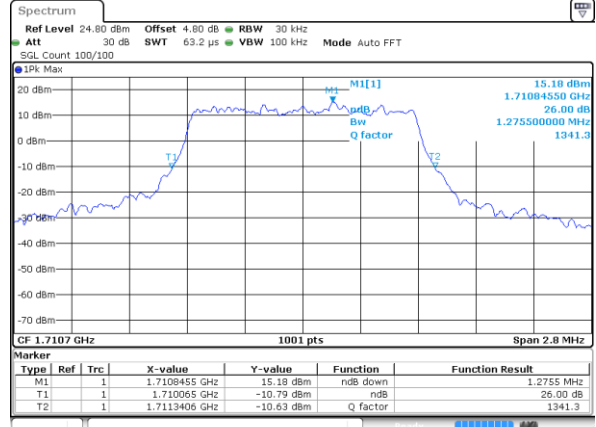

Highest Channel / 15MHz / 16QAM

Date: 19 AUG 2017 00:24:05

LTE Band 41

Lowest Channel / 20MHz / QPSK

Date: 19 AUG 2017 00:24:37

Lowest Channel / 20MHz / 16QAM

Date: 19 AUG 2017 00:24:47

Middle Channel / 20MHz / QPSK

Date: 19 AUG 2017 00:25:19

Middle Channel / 20MHz / 16QAM

Date: 19 AUG 2017 00:25:30

Highest Channel / 20MHz / QPSK

Date: 19 AUG 2017 00:26:02

Highest Channel / 20MHz / 16QAM

Date: 19 AUG 2017 00:26:12

LTE Band 66

Lowest Channel / 1.4MHz / QPSK

Date: 21 AUG 2017 09:59:13

Lowest Channel / 1.4MHz / 16QAM

Date: 21 AUG 2017 09:58:54

Middle Channel / 1.4MHz / QPSK

Date: 21 AUG 2017 09:37:07

Middle Channel / 1.4MHz / 16QAM

Date: 21 AUG 2017 09:37:32

Highest Channel / 1.4MHz / QPSK

Date: 21 AUG 2017 10:01:06

Highest Channel / 1.4MHz / 16QAM

Date: 21 AUG 2017 10:01:31

LTE Band 66

Lowest Channel / 3MHz / QPSK

Date: 21 AUG 2017 10:33:29