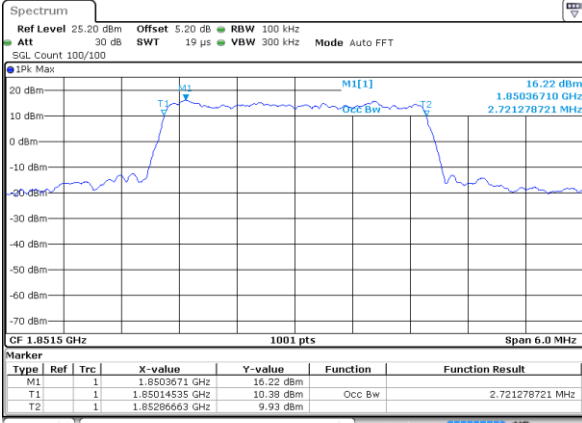

LTE Band 2

Lowest Channel / 1.4MHz / QPSK

Date: 17.AUG.2017 19:06:38

Lowest Channel / 1.4MHz / 16QAM

Date: 17.AUG.2017 19:06:48

Middle Channel / 1.4MHz / QPSK

Date: 17.AUG.2017 19:13:36

Middle Channel / 1.4MHz / 16QAM

Date: 17.AUG.2017 19:13:46

Highest Channel / 1.4MHz / QPSK

Date: 17.AUG.2017 19:16:06

Highest Channel / 1.4MHz / 16QAM

Date: 17.AUG.2017 19:16:15

LTE Band 2

Lowest Channel / 3MHz / QPSK

Date: 17 AUG 2017 19:33:25