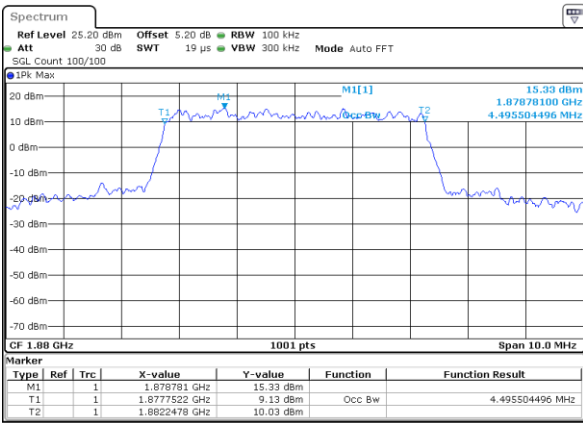

Highest Channel / 3MHz / 16QAM

Date: 17 AUG 2017 19:43:03

LTE Band 2

Lowest Channel / 5MHz / QPSK

Date: 17 AUG 2017 19:49:52

Lowest Channel / 5MHz / 16QAM

Date: 17 AUG 2017 19:50:02

Middle Channel / 5MHz / QPSK

Date: 17 AUG 2017 19:56:51

Middle Channel / 5MHz / 16QAM

Date: 17 AUG 2017 19:57:01

Highest Channel / 5MHz / QPSK

Date: 17 AUG 2017 19:59:20

Highest Channel / 5MHz / 16QAM

Date: 17 AUG 2017 19:59:30

LTE Band 2