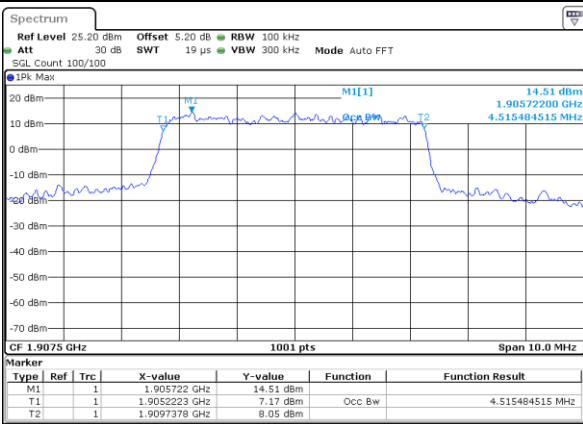

Highest Channel / 3MHz / 16QAM

Date: 17 AUG 2017 19:43:03

LTE Band 2

Lowest Channel / 5MHz / QPSK

Date: 17 AUG 2017 19:49:52

Lowest Channel / 5MHz / 16QAM

Date: 17 AUG 2017 19:50:02

Middle Channel / 5MHz / QPSK

Date: 17 AUG 2017 19:56:51

Middle Channel / 5MHz / 16QAM

Date: 17 AUG 2017 19:57:01

Highest Channel / 5MHz / QPSK

Date: 17 AUG 2017 19:59:20

Highest Channel / 5MHz / 16QAM

Date: 17 AUG 2017 19:59:30

LTE Band 2