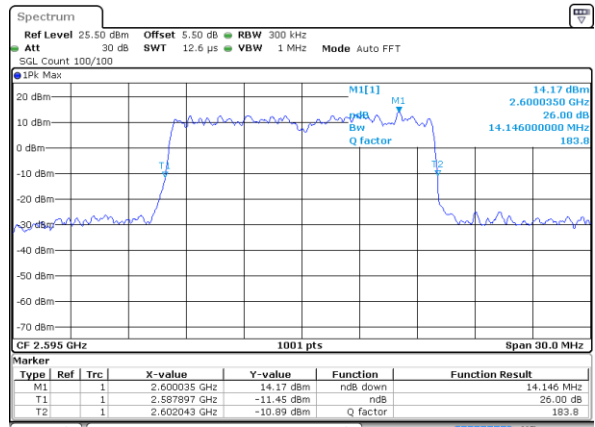

Date: 18 AUG 2017 14:24:08

LTE Band 38

Lowest Channel / 15MHz / QPSK

Date: 18 AUG 2017 14:24:41

Lowest Channel / 15MHz / 16QAM

Date: 18 AUG 2017 14:24:51

Middle Channel / 15MHz / QPSK

Date: 18 AUG 2017 14:25:23

Middle Channel / 15MHz / 16QAM

Date: 18 AUG 2017 14:25:34

Highest Channel / 15MHz / QPSK

Date: 18 AUG 2017 14:26:06

Highest Channel / 15MHz / 16QAM

Date: 18 AUG 2017 14:26:16

LTE Band 38

Lowest Channel / 20MHz / QPSK