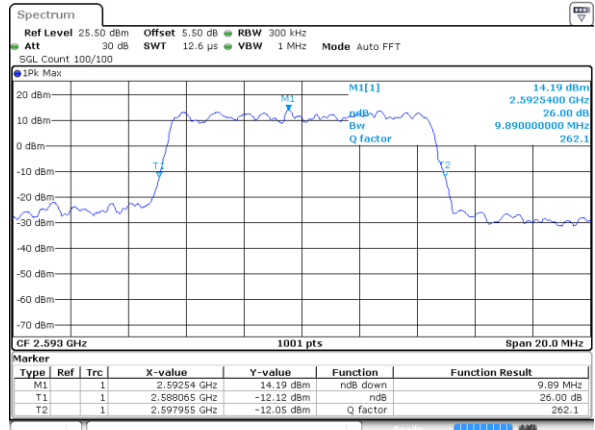

LTE Band 41

Lowest Channel / 10MHz / QPSK

Date: 19 AUG 2017 00:20:22

Lowest Channel / 10MHz / 16QAM

Date: 19 AUG 2017 00:20:33

Middle Channel / 10MHz / QPSK

Date: 19 AUG 2017 00:21:04

Middle Channel / 10MHz / 16QAM

Date: 19 AUG 2017 00:21:15

Highest Channel / 10MHz / QPSK

Date: 19 AUG 2017 00:21:47

Highest Channel / 10MHz / 16QAM

Date: 19 AUG 2017 00:21:57

LTE Band 41

Lowest Channel / 15MHz / QPSK

Date: 19 AUG 2017 00:22:29