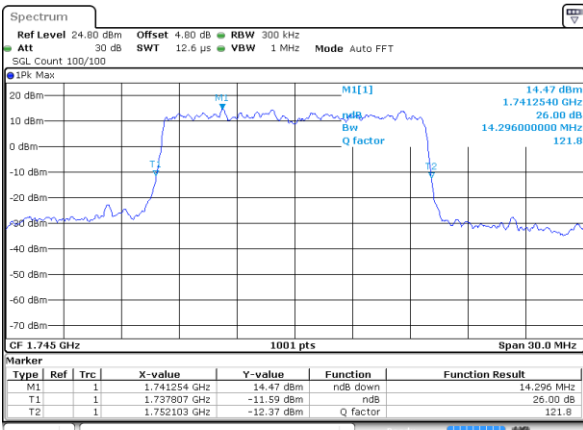

Middle Channel / 15MHz / QPSK

Date: 21 AUG 2017 14:04:49