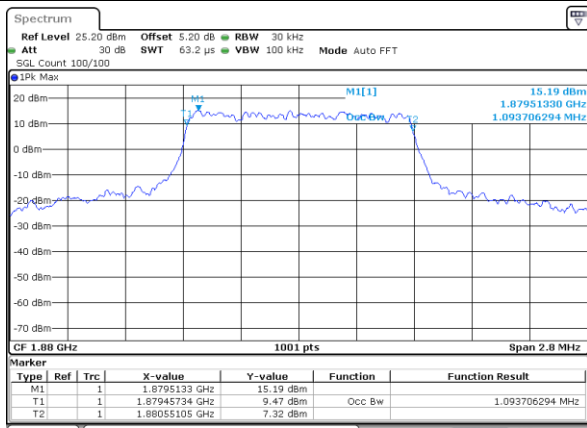

Mode	LTE Band 66 : 99%OBW(MHz)											
BW	1.4MHz		3MHz		5MHz		10MHz		15MHz		20MHz	
Mod.	QPSK	16QAM	QPSK	16QAM	QPSK	16QAM	QPSK	16QAM	QPSK	16QAM	QPSK	16QAM
Lowest CH	1.1	1.1	2.73	2.72	4.53	4.49	9.03	8.97	13.43	13.43	18.46	18.34
Middle CH	1.1	1.1	2.72	2.72	4.5	4.5	9.03	9.01	13.37	13.43	18.3	18.46
Highest CH	1.1	1.1	2.72	2.72	4.49	4.48	9.07	8.99	13.43	13.4	18.26	18.38

LTE Band 2

Lowest Channel / 1.4MHz / QPSK

Date: 17.AUG.2017 19:06:38

Lowest Channel / 1.4MHz / 16QAM

Date: 17.AUG.2017 19:06:48

Middle Channel / 1.4MHz / QPSK

Date: 17.AUG.2017 19:13:36

Middle Channel / 1.4MHz / 16QAM

Date: 17.AUG.2017 19:13:46

Highest Channel / 1.4MHz / QPSK

Date: 17.AUG.2017 19:16:06

Highest Channel / 1.4MHz / 16QAM

Date: 17.AUG.2017 19:16:15

LTE Band 2

Lowest Channel / 3MHz / QPSK

Date: 17 AUG 2017 19:33:25