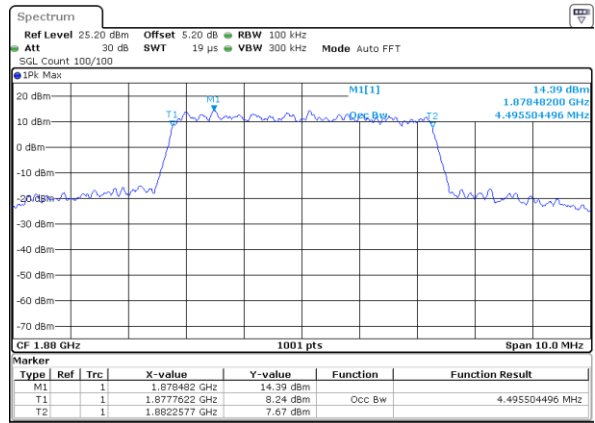

Highest Channel / 3MHz / 16QAM

Date: 17 AUG 2017 19:43:03

LTE Band 2

Lowest Channel / 5MHz / QPSK

Date: 17 AUG 2017 19:49:52

Lowest Channel / 5MHz / 16QAM

Date: 17 AUG 2017 19:50:02

Middle Channel / 5MHz / QPSK

Date: 17 AUG 2017 19:56:51

Middle Channel / 5MHz / 16QAM

Date: 17 AUG 2017 19:57:01

Highest Channel / 5MHz / QPSK

Date: 17 AUG 2017 19:59:20

Highest Channel / 5MHz / 16QAM

Date: 17 AUG 2017 19:59:30

LTE Band 2