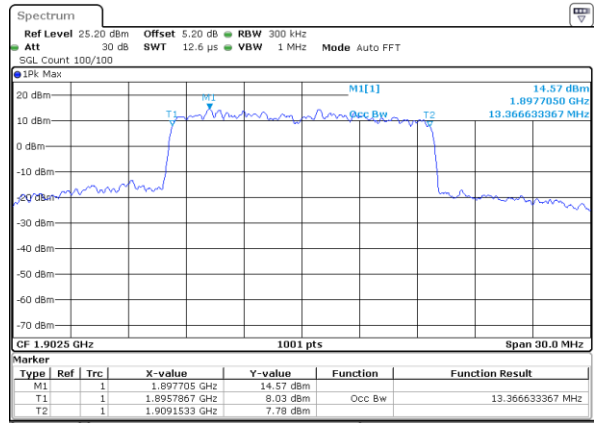

Highest Channel / 10MHz / QPSK

Date: 17 AUG 2017 20:15:48

Highest Channel / 10MHz / 16QAM

Date: 17 AUG 2017 20:15:58

LTE Band 2

Lowest Channel / 15MHz / QPSK

Date: 17 AUG 2017 20:22:47

Lowest Channel / 15MHz / 16QAM

Date: 17 AUG 2017 20:22:57

Middle Channel / 15MHz / QPSK

Date: 17 AUG 2017 20:29:45

Middle Channel / 15MHz / 16QAM

Date: 17 AUG 2017 20:29:55

Highest Channel / 15MHz / QPSK

Date: 17 AUG 2017 20:32:15

Highest Channel / 15MHz / 16QAM