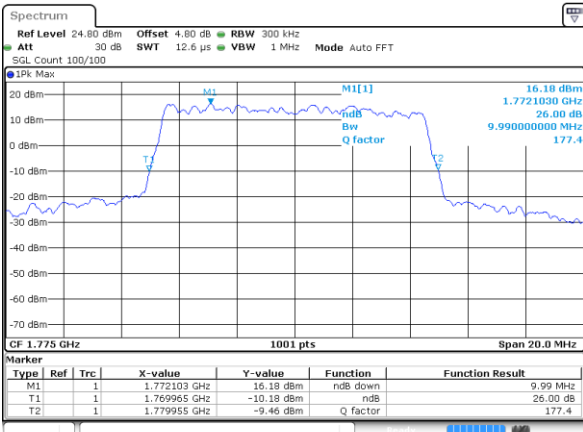

Date: 21 AUG 2017 11:12:25

Middle Channel / 5MHz / 16QAM

Date: 21 AUG 2017 11:12:48

Highest Channel / 5MHz / QPSK

Date: 21 AUG 2017 11:33:04

Highest Channel / 5MHz / 16QAM

Date: 21 AUG 2017 11:33:27

LTE Band 66

Lowest Channel / 10MHz / QPSK

Date: 21 AUG 2017 11:41:21

Lowest Channel / 10MHz / 16QAM

Date: 21 AUG 2017 11:41:42

Middle Channel / 10MHz / QPSK

Date: 21 AUG 2017 11:49:49

Middle Channel / 10MHz / 16QAM

Date: 21 AUG 2017 11:50:15

Highest Channel / 10MHz / QPSK

Date: 21 AUG 2017 11:54:36

Highest Channel / 10MHz / 16QAM

Date: 21 AUG 2017 11:54:58

LTE Band 66

Lowest Channel / 15MHz / QPSK

Date: 21 AUG 2017 13:56:29

Lowest Channel / 15MHz / 16QAM