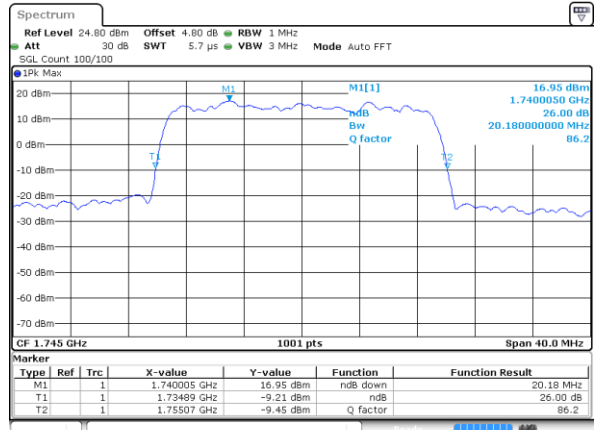

Highest Channel / 10MHz / QPSK

Date: 21 AUG 2017 11:54:36

Highest Channel / 10MHz / 16QAM

Date: 21 AUG 2017 11:54:58

LTE Band 66

Lowest Channel / 15MHz / QPSK

Date: 21 AUG 2017 13:56:29

Lowest Channel / 15MHz / 16QAM

Date: 21 AUG 2017 14:09:38

LTE Band 66

Lowest Channel / 20MHz / QPSK

Date: 21 AUG 2017 14:19:17

Lowest Channel / 20MHz / 16QAM

Date: 21 AUG 2017 14:19:50

Middle Channel / 20MHz / QPSK

Date: 21 AUG 2017 14:27:30

Middle Channel / 20MHz / 16QAM

Date: 21 AUG 2017 14:28:02

Highest Channel / 20MHz / QPSK

Date: 21 AUG 2017 14:38:46

Highest Channel / 20MHz / 16QAM

Date: 21 AUG 2017 14:39:17

**Occupied Bandwidth**

Mode	LTE Band 2 : 99%OBW(MHz)											
	1.4MHz		3MHz		5MHz		10MHz		15MHz		20MHz	
Mod.	QPSK	16QAM	QPSK	16QAM	QPSK	16QAM	QPSK	16QAM	QPSK	16QAM	QPSK	16QAM
Lowest CH	1.09	1.1	2.72	2.73	4.48	4.49	8.99	9.01	13.49	13.49	18.38	18.5
Middle CH	1.09	1.1	2.73	2.73	4.5	4.5	9.01	9.01	13.37	13.46	18.54	18.62
Highest CH	1.09	1.1	2.71	2.73	4.52	4.49	9.07	8.99	13.43	13.37	18.38	18.34

Mode	LTE Band 4 : 99%OBW(MHz)											
	1.4MHz		3MHz		5MHz		10MHz		15MHz		20MHz	
Mod.	QPSK	16QAM	QPSK	16QAM	QPSK	16QAM	QPSK	16QAM	QPSK	16QAM	QPSK	16QAM
Lowest CH	1.09	1.09	2.70	2.72	4.47	4.49	9.03	9.01	13.46	13.43	18.54	18.54
Middle CH	1.09	1.09	2.72	2.72	4.49	4.48	9.03	9.05	13.37	13.46	18.26	18.42
Highest CH	1.10	1.09	2.73	2.72	4.49	4.49	9.01	8.95	13.46	13.55	18.26	18.46