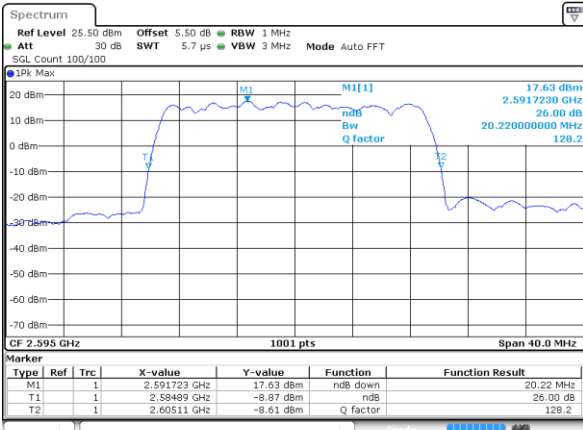

Middle Channel / 20MHz / QPSK

Date: 18 AUG 2017 14:27:31