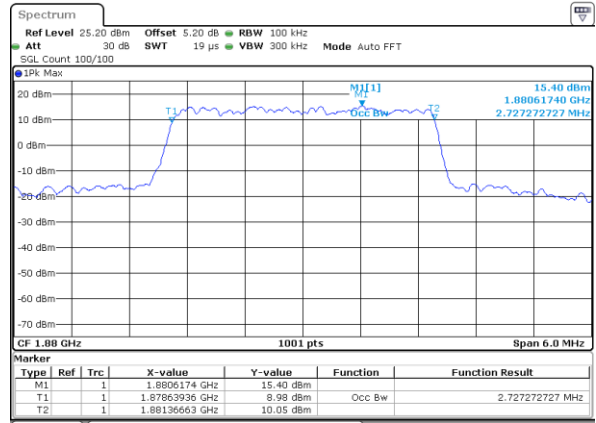

Date: 17.AUG.2017 19:13:46

Highest Channel / 1.4MHz / QPSK

Date: 17.AUG.2017 19:16:06

Highest Channel / 1.4MHz / 16QAM

Date: 17.AUG.2017 19:16:15

LTE Band 2

Lowest Channel / 3MHz / QPSK

Date: 17 AUG 2017 19:33:25

Lowest Channel / 3MHz / 16QAM

Date: 17 AUG 2017 19:33:35

Middle Channel / 3MHz / QPSK

Date: 17 AUG 2017 19:40:24

Middle Channel / 3MHz / 16QAM

Date: 17 AUG 2017 19:40:34

Highest Channel / 3MHz / QPSK

Date: 17 AUG 2017 19:42:53

Highest Channel / 3MHz / 16QAM

Date: 17 AUG 2017 19:43:03

LTE Band 2

Lowest Channel / 5MHz / QPSK

Date: 17 AUG 2017 19:49:52

Lowest Channel / 5MHz / 16QAM

Date: 17 AUG 2017 19:50:02

Middle Channel / 5MHz / QPSK