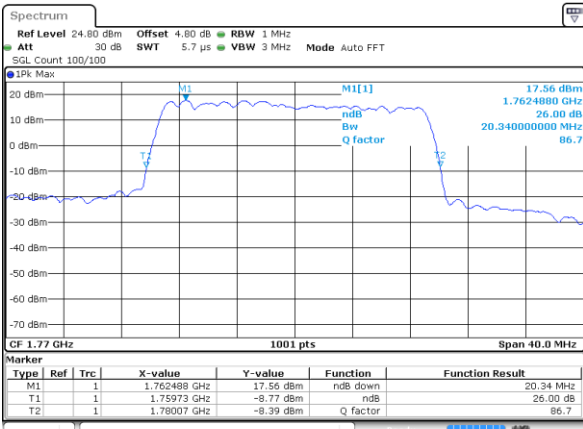

Date: 21 AUG 2017 14:09:38

LTE Band 66

Lowest Channel / 20MHz / QPSK

Date: 21 AUG 2017 14:19:17

Lowest Channel / 20MHz / 16QAM

Date: 21 AUG 2017 14:19:50

Middle Channel / 20MHz / QPSK

Date: 21 AUG 2017 14:27:30

Middle Channel / 20MHz / 16QAM

Date: 21 AUG 2017 14:28:02

Highest Channel / 20MHz / QPSK

Date: 21 AUG 2017 14:38:46

Highest Channel / 20MHz / 16QAM

Date: 21 AUG 2017 14:39:17

**Occupied Bandwidth**

Mode	LTE Band 2 : 99%OBW(MHz)											
	1.4MHz		3MHz		5MHz		10MHz		15MHz		20MHz	
Mod.	QPSK	16QAM	QPSK	16QAM	QPSK	16QAM	QPSK	16QAM	QPSK	16QAM	QPSK	16QAM
Lowest CH	1.09	1.1	2.72	2.73	4.48	4.49	8.99	9.01	13.49	13.49	18.38	18.5
Middle CH	1.09	1.1	2.73	2.73	4.5	4.5	9.01	9.01	13.37	13.46	18.54	18.62
Highest CH	1.09	1.1	2.71	2.73	4.52	4.49	9.07	8.99	13.43	13.37	18.38	18.34