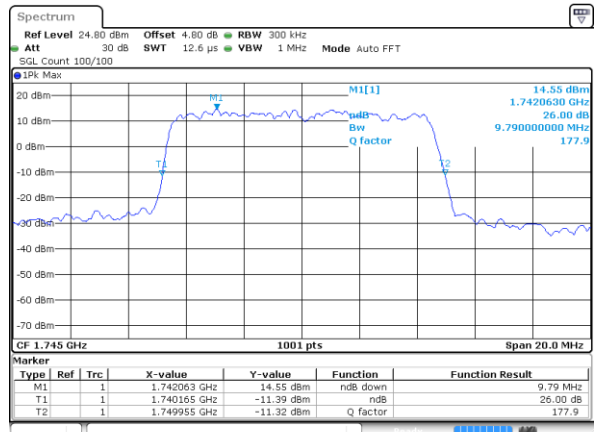

Date: 21 AUG 2017 11:12:25

Middle Channel / 5MHz / 16QAM

Date: 21 AUG 2017 11:12:48

Highest Channel / 5MHz / QPSK

Date: 21 AUG 2017 11:33:04

Highest Channel / 5MHz / 16QAM

Date: 21 AUG 2017 11:33:27

LTE Band 66

Lowest Channel / 10MHz / QPSK

Date: 21 AUG 2017 11:41:21

Lowest Channel / 10MHz / 16QAM

Date: 21 AUG 2017 11:41:42

Middle Channel / 10MHz / QPSK

Date: 21 AUG 2017 11:49:49

Middle Channel / 10MHz / 16QAM

Date: 21 AUG 2017 11:50:15

Highest Channel / 10MHz / QPSK

Date: 21 AUG 2017 11:54:36

Highest Channel / 10MHz / 16QAM

Date: 21 AUG 2017 11:54:58

LTE Band 66

Lowest Channel / 15MHz / QPSK

Date: 21 AUG 2017 13:56:29

Lowest Channel / 15MHz / 16QAM