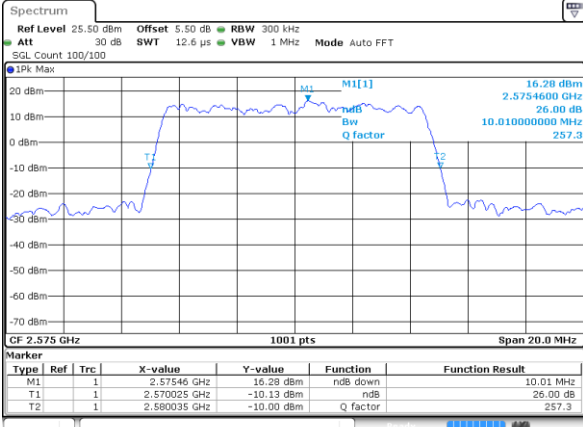

Highest Channel / 5MHz / QPSK

Date: 18 AUG 2017 14:21:50

Highest Channel / 5MHz / 16QAM

Date: 18 AUG 2017 14:22:00

LTE Band 38

Lowest Channel / 10MHz / QPSK

Date: 18 AUG 2017 14:22:32

Lowest Channel / 10MHz / 16QAM