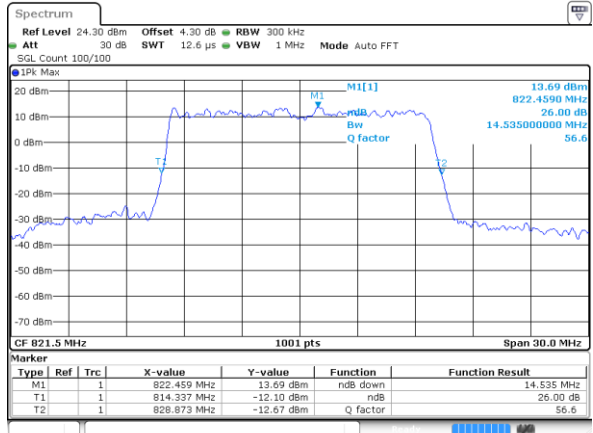

Highest Channel / 15MHz / 16QAM

Date: 18 AUG 2017 23:49:37

LTE Band 26

CH26765 / QPSK

Date: 18 AUG 2017 20:24:23

CH26765 / 16QAM

Date: 18 AUG 2017 20:24:44

LTE Band 38