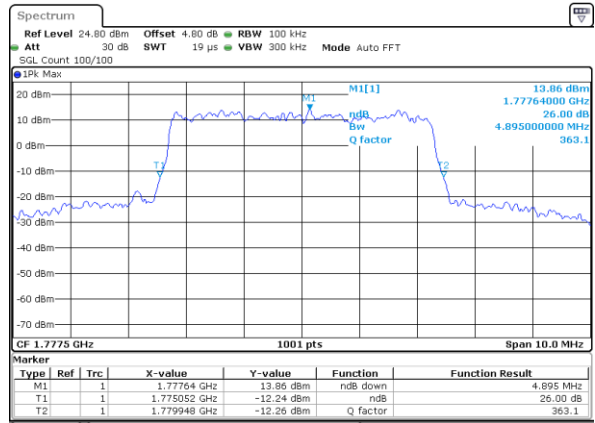

Highest Channel / 3MHz / 16QAM

Date: 21 AUG 2017 10:43:22

LTE Band 66

Lowest Channel / 5MHz / QPSK

Date: 21 AUG 2017 11:02:53

Lowest Channel / 5MHz / 16QAM

Date: 21 AUG 2017 11:03:13

Middle Channel / 5MHz / QPSK

Date: 21 AUG 2017 11:12:25

Middle Channel / 5MHz / 16QAM

Date: 21 AUG 2017 11:12:48

Highest Channel / 5MHz / QPSK

Date: 21 AUG 2017 11:33:04

Highest Channel / 5MHz / 16QAM

Date: 21 AUG 2017 11:33:27

LTE Band 66

Lowest Channel / 10MHz / QPSK

Date: 21 AUG 2017 11:41:21

Lowest Channel / 10MHz / 16QAM

Date: 21 AUG 2017 11:41:42

Middle Channel / 10MHz / QPSK

Date: 21 AUG 2017 11:49:49

Middle Channel / 10MHz / 16QAM

Date: 21 AUG 2017 11:50:15

Highest Channel / 10MHz / QPSK

Date: 21 AUG 2017 11:54:36

Highest Channel / 10MHz / 16QAM

Date: 21 AUG 2017 11:54:58

LTE Band 66

Lowest Channel / 15MHz / QPSK

Date: 21 AUG 2017 13:56:29

Lowest Channel / 15MHz / 16QAM