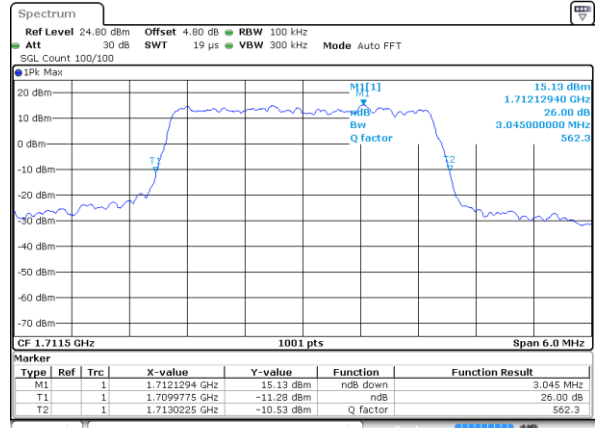

Lowest Channel / 3MHz / 16QAM

Date: 21 AUG 2017 10:33:08