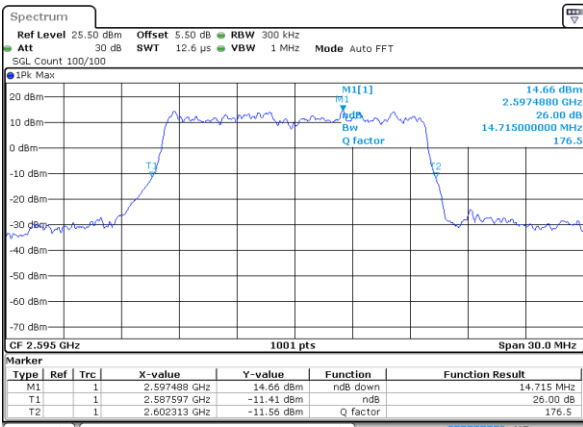

Date: 18 AUG 2017 14:24:08

LTE Band 38

Lowest Channel / 15MHz / QPSK

Date: 18 AUG 2017 14:24:41

Lowest Channel / 15MHz / 16QAM

Date: 18 AUG 2017 14:24:51

Middle Channel / 15MHz / QPSK

Date: 18 AUG 2017 14:25:23

Middle Channel / 15MHz / 16QAM

Date: 18 AUG 2017 14:25:34

Highest Channel / 15MHz / QPSK

Date: 18 AUG 2017 14:26:06

Highest Channel / 15MHz / 16QAM

Date: 18 AUG 2017 14:26:16

LTE Band 38

Lowest Channel / 20MHz / QPSK