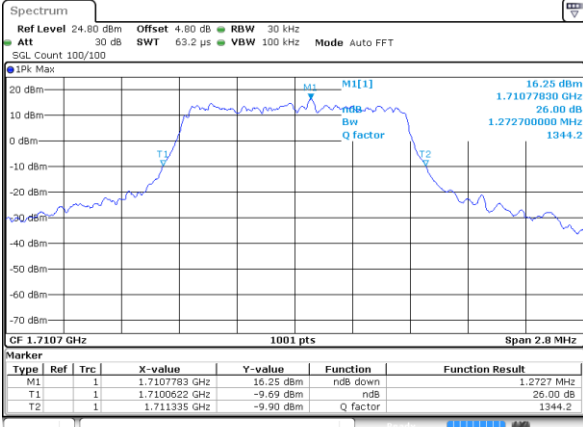

Highest Channel / 15MHz / 16QAM

Date: 19 AUG 2017 00:24:05

LTE Band 41

Lowest Channel / 20MHz / QPSK

Date: 19 AUG 2017 00:24:37

Lowest Channel / 20MHz / 16QAM

Date: 19 AUG 2017 00:24:47

Middle Channel / 20MHz / QPSK

Date: 19 AUG 2017 00:25:19

Middle Channel / 20MHz / 16QAM

Date: 19 AUG 2017 00:25:30

Highest Channel / 20MHz / QPSK

Date: 19 AUG 2017 00:26:02

Highest Channel / 20MHz / 16QAM

Date: 19 AUG 2017 00:26:12

LTE Band 66

Lowest Channel / 1.4MHz / QPSK

Date: 21 AUG 2017 09:59:13

Lowest Channel / 1.4MHz / 16QAM

Date: 21 AUG 2017 09:58:54

Middle Channel / 1.4MHz / QPSK

Date: 21 AUG 2017 09:37:07

Middle Channel / 1.4MHz / 16QAM

Date: 21 AUG 2017 09:37:32

Highest Channel / 1.4MHz / QPSK

Date: 21 AUG 2017 10:01:06

Highest Channel / 1.4MHz / 16QAM

Date: 21 AUG 2017 10:01:31

LTE Band 66

Lowest Channel / 3MHz / QPSK

Date: 21 AUG 2017 10:33:29