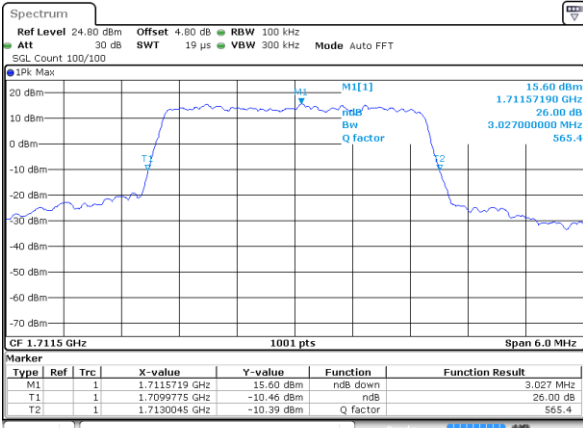

Date: 21 AUG 2017 09:37:32

Highest Channel / 1.4MHz / QPSK

Date: 21 AUG 2017 10:01:06

Highest Channel / 1.4MHz / 16QAM

Date: 21 AUG 2017 10:01:31

LTE Band 66

Lowest Channel / 3MHz / QPSK

Date: 21 AUG 2017 10:33:29