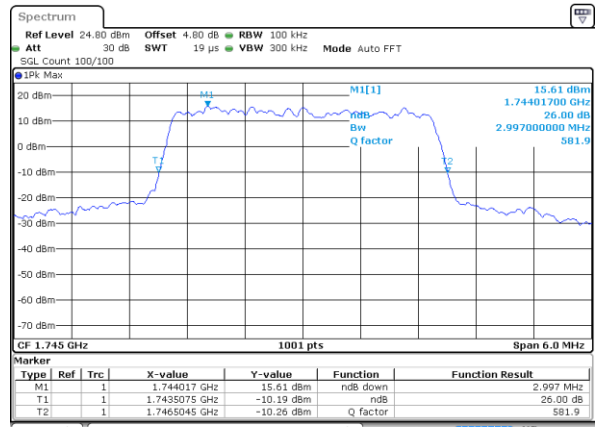

Date: 21 AUG 2017 09:37:32

Highest Channel / 1.4MHz / QPSK

Date: 21 AUG 2017 10:01:06

Highest Channel / 1.4MHz / 16QAM

Date: 21 AUG 2017 10:01:31

LTE Band 66

Lowest Channel / 3MHz / QPSK

Date: 21 AUG 2017 10:33:29

Lowest Channel / 3MHz / 16QAM

Date: 21 AUG 2017 10:33:08

Middle Channel / 3MHz / QPSK

Date: 21 AUG 2017 10:41:23

Middle Channel / 3MHz / 16QAM

Date: 21 AUG 2017 10:40:37

Highest Channel / 3MHz / QPSK

Date: 21 AUG 2017 10:42:58

Highest Channel / 3MHz / 16QAM

Date: 21 AUG 2017 10:43:22

LTE Band 66

Lowest Channel / 5MHz / QPSK

Date: 21 AUG 2017 11:02:53

Lowest Channel / 5MHz / 16QAM

Date: 21 AUG 2017 11:03:13

Middle Channel / 5MHz / QPSK

Date: 21 AUG 2017 11:12:25

Middle Channel / 5MHz / 16QAM

Date: 21 AUG 2017 11:12:48

Highest Channel / 5MHz / QPSK

Date: 21 AUG 2017 11:33:04

Highest Channel / 5MHz / 16QAM

Date: 21 AUG 2017 11:33:27

LTE Band 66