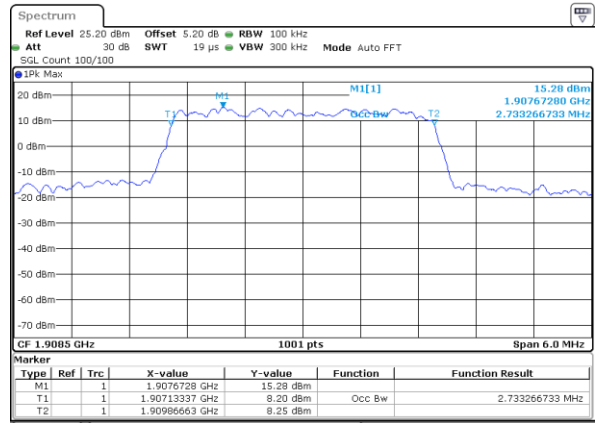

Date: 17.AUG.2017 19:13:46

Highest Channel / 1.4MHz / QPSK

Date: 17.AUG.2017 19:16:06

Highest Channel / 1.4MHz / 16QAM

Date: 17.AUG.2017 19:16:15

LTE Band 2

Lowest Channel / 3MHz / QPSK

Date: 17 AUG 2017 19:33:25

Lowest Channel / 3MHz / 16QAM

Date: 17 AUG 2017 19:33:35

Middle Channel / 3MHz / QPSK

Date: 17 AUG 2017 19:40:24

Middle Channel / 3MHz / 16QAM

Date: 17 AUG 2017 19:40:34

Highest Channel / 3MHz / QPSK

Date: 17 AUG 2017 19:42:53

Highest Channel / 3MHz / 16QAM

Date: 17 AUG 2017 19:43:03

LTE Band 2

Lowest Channel / 5MHz / QPSK

Date: 17 AUG 2017 19:49:52

Lowest Channel / 5MHz / 16QAM

Date: 17 AUG 2017 19:50:02

Middle Channel / 5MHz / QPSK