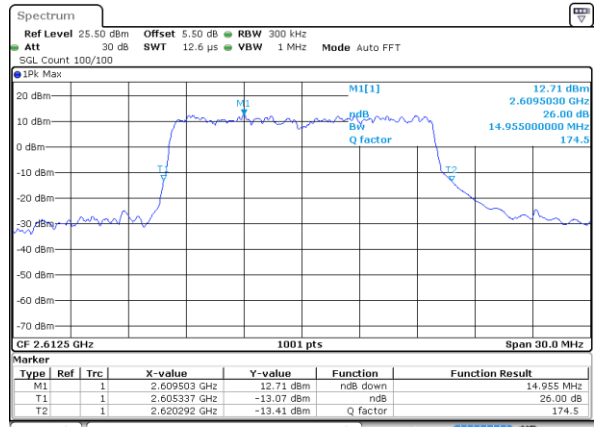

Date: 18 AUG 2017 14:24:08

LTE Band 38

Lowest Channel / 15MHz / QPSK

Date: 18 AUG 2017 14:24:41

Lowest Channel / 15MHz / 16QAM

Date: 18 AUG 2017 14:24:51

Middle Channel / 15MHz / QPSK

Date: 18 AUG 2017 14:25:23

Middle Channel / 15MHz / 16QAM

Date: 18 AUG 2017 14:25:34

Highest Channel / 15MHz / QPSK

Date: 18 AUG 2017 14:26:06

Highest Channel / 15MHz / 16QAM

Date: 18 AUG 2017 14:26:16

LTE Band 38

Lowest Channel / 20MHz / QPSK

Date: 18 AUG 2017 14:26:48

Lowest Channel / 20MHz / 16QAM

Date: 18 AUG 2017 14:26:59

Middle Channel / 20MHz / QPSK

Date: 18 AUG 2017 14:27:31

Middle Channel / 20MHz / 16QAM

Date: 18 AUG 2017 14:27:42

Highest Channel / 20MHz / QPSK