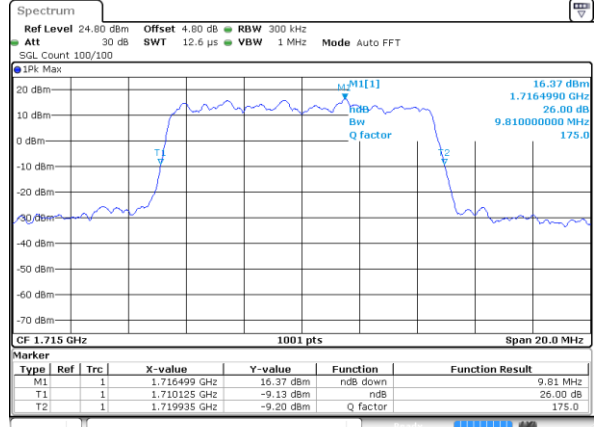

Lowest Channel / 10MHz / 16QAM

Date: 21 AUG 2017 11:41:42