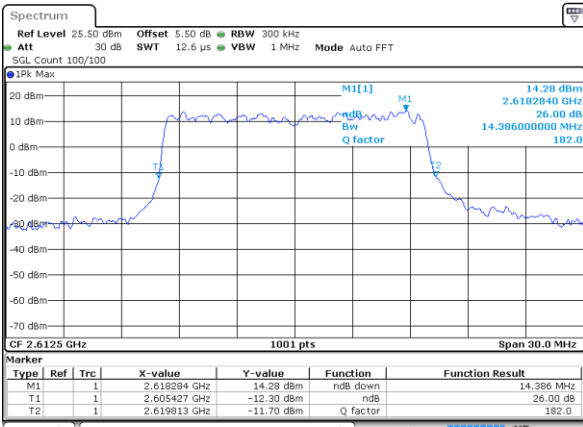

Date: 18 AUG 2017 14:24:08

LTE Band 38

Lowest Channel / 15MHz / QPSK

Date: 18 AUG 2017 14:24:41

Lowest Channel / 15MHz / 16QAM

Date: 18 AUG 2017 14:24:51

Middle Channel / 15MHz / QPSK

Date: 18 AUG 2017 14:25:23

Middle Channel / 15MHz / 16QAM

Date: 18 AUG 2017 14:25:34

Highest Channel / 15MHz / QPSK

Date: 18 AUG 2017 14:26:06

Highest Channel / 15MHz / 16QAM

Date: 18 AUG 2017 14:26:16

LTE Band 38

Lowest Channel / 20MHz / QPSK