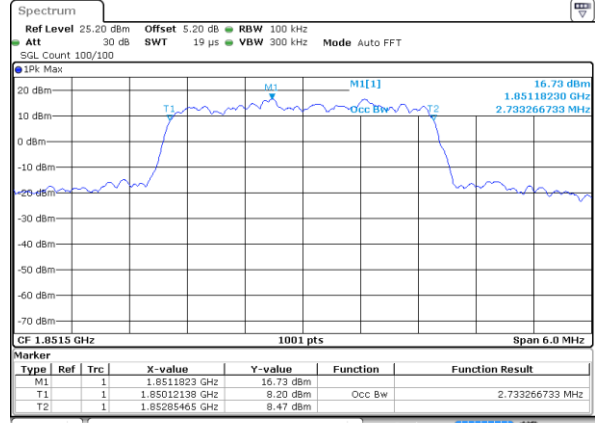

Lowest Channel / 3MHz / 16QAM

Date: 17 AUG 2017 19:33:35