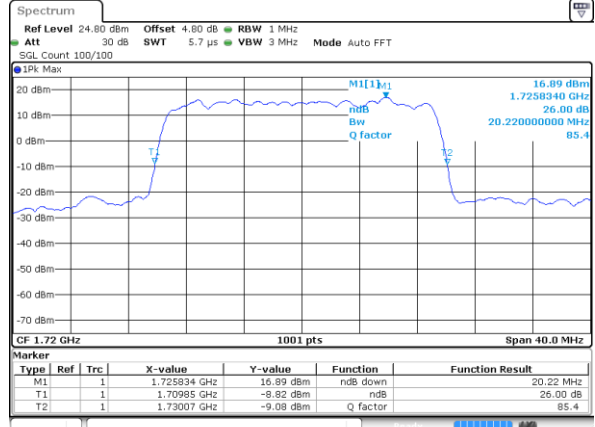

Highest Channel / 10MHz / QPSK

Date: 21 AUG 2017 11:54:36

Highest Channel / 10MHz / 16QAM

Date: 21 AUG 2017 11:54:58

LTE Band 66

Lowest Channel / 15MHz / QPSK

Date: 21 AUG 2017 13:56:29

Lowest Channel / 15MHz / 16QAM

Date: 21 AUG 2017 14:09:38

LTE Band 66

Lowest Channel / 20MHz / QPSK

Date: 21 AUG 2017 14:19:17

Lowest Channel / 20MHz / 16QAM

Date: 21 AUG 2017 14:19:50

Middle Channel / 20MHz / QPSK

Date: 21 AUG 2017 14:27:30

Middle Channel / 20MHz / 16QAM

Date: 21 AUG 2017 14:28:02

Highest Channel / 20MHz / QPSK

Date: 21 AUG 2017 14:38:46

Highest Channel / 20MHz / 16QAM

Date: 21 AUG 2017 14:39:17

**Occupied Bandwidth**

Mode	LTE Band 2 : 99%OBW(MHz)											
	1.4MHz		3MHz		5MHz		10MHz		15MHz		20MHz	
Mod.	QPSK	16QAM	QPSK	16QAM	QPSK	16QAM	QPSK	16QAM	QPSK	16QAM	QPSK	16QAM
Lowest CH	1.09	1.1	2.72	2.73	4.48	4.49	8.99	9.01	13.49	13.49	18.38	18.5
Middle CH	1.09	1.1	2.73	2.73	4.5	4.5	9.01	9.01	13.37	13.46	18.54	18.62
Highest CH	1.09	1.1	2.71	2.73	4.52	4.49	9.07	8.99	13.43	13.37	18.38	18.34

Mode	LTE Band 4 : 99%OBW(MHz)											
	1.4MHz		3MHz		5MHz		10MHz		15MHz		20MHz	
Mod.	QPSK	16QAM	QPSK	16QAM	QPSK	16QAM	QPSK	16QAM	QPSK	16QAM	QPSK	16QAM
Lowest CH	1.09	1.09	2.70	2.72	4.47	4.49	9.03	9.01	13.46	13.43	18.54	18.54
Middle CH	1.09	1.09	2.72	2.72	4.49	4.48	9.03	9.05	13.37	13.46	18.26	18.42
Highest CH	1.10	1.09	2.73	2.72	4.49	4.49	9.01	8.95	13.46	13.55	18.26	18.46