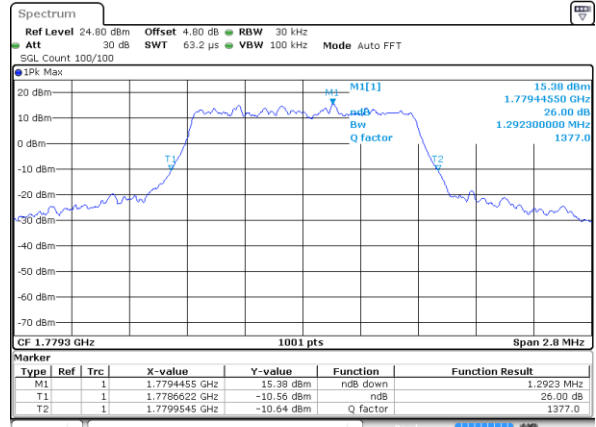

Date: 19 AUG 2017 00:25:19

Middle Channel / 20MHz / 16QAM

Date: 19 AUG 2017 00:25:30

Highest Channel / 20MHz / QPSK

Date: 19 AUG 2017 00:26:02

Highest Channel / 20MHz / 16QAM

Date: 19 AUG 2017 00:26:12

LTE Band 66

Lowest Channel / 1.4MHz / QPSK

Date: 21 AUG 2017 09:59:13

Lowest Channel / 1.4MHz / 16QAM

Date: 21 AUG 2017 09:58:54

Middle Channel / 1.4MHz / QPSK

Date: 21 AUG 2017 09:37:07

Middle Channel / 1.4MHz / 16QAM

Date: 21 AUG 2017 09:37:32

Highest Channel / 1.4MHz / QPSK

Date: 21 AUG 2017 10:01:06

Highest Channel / 1.4MHz / 16QAM

Date: 21 AUG 2017 10:01:31

LTE Band 66

Lowest Channel / 3MHz / QPSK

Date: 21 AUG 2017 10:33:29