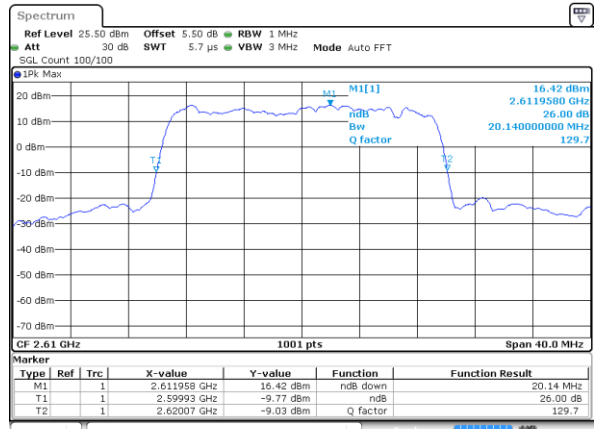

Middle Channel / 15MHz / 16QAM

Date: 18 AUG 2017 14:25:34

Highest Channel / 15MHz / QPSK

Date: 18 AUG 2017 14:26:06

Highest Channel / 15MHz / 16QAM

Date: 18 AUG 2017 14:26:16

LTE Band 38

Lowest Channel / 20MHz / QPSK

Date: 18 AUG 2017 14:26:48

Lowest Channel / 20MHz / 16QAM

Date: 18 AUG 2017 14:26:59

Middle Channel / 20MHz / QPSK

Date: 18 AUG 2017 14:27:31

Middle Channel / 20MHz / 16QAM

Date: 18 AUG 2017 14:27:42

Highest Channel / 20MHz / QPSK

Date: 18 AUG 2017 14:28:14

Highest Channel / 20MHz / 16QAM

Date: 18 AUG 2017 14:28:24

LTE Band 41

Lowest Channel / 5MHz / QPSK

Date: 19 AUG 2017 00:16:12

Lowest Channel / 5MHz / 16QAM

Date: 19 AUG 2017 00:18:22