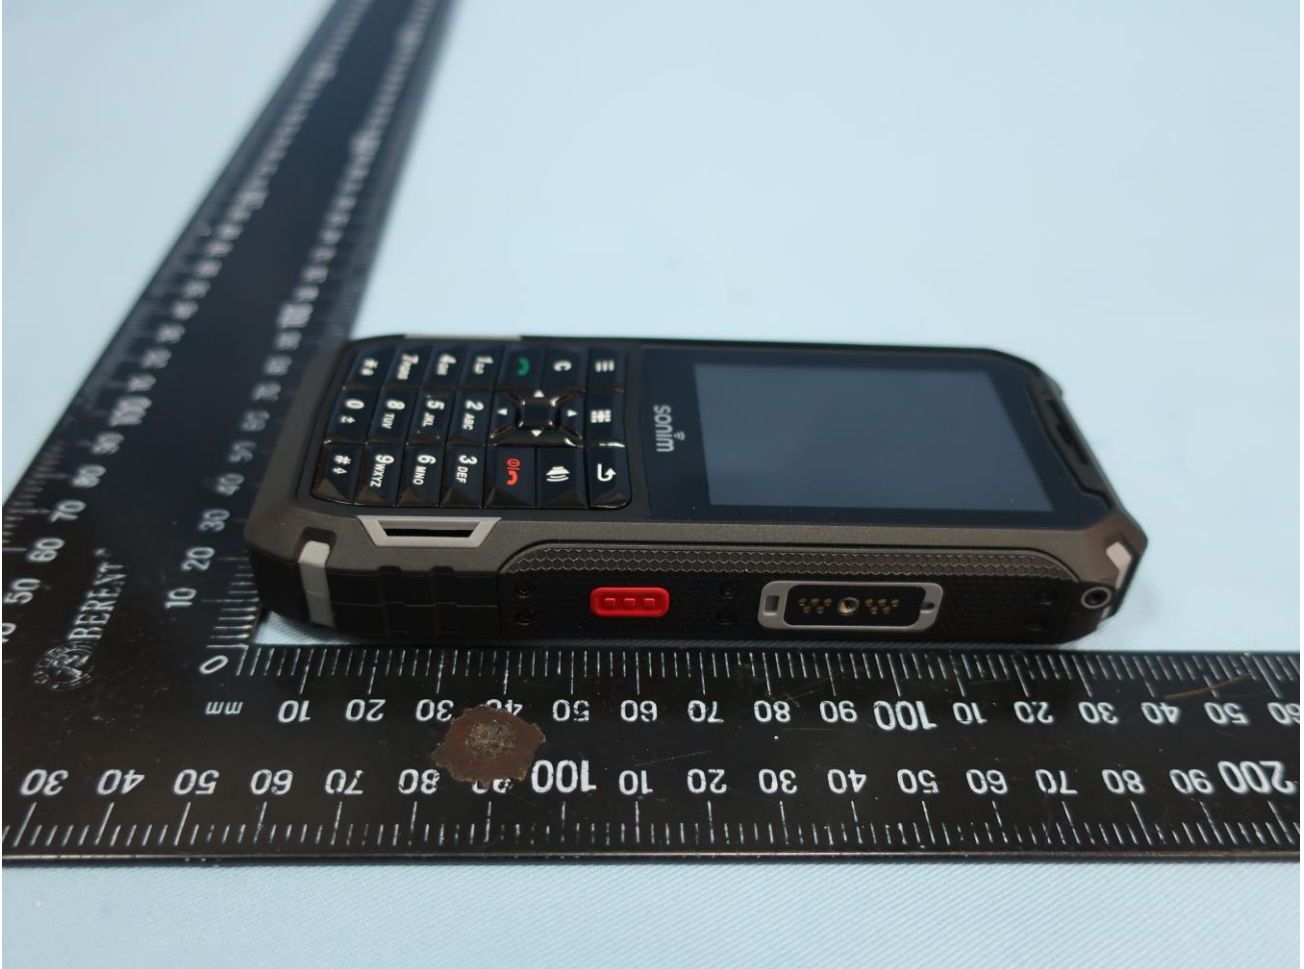

1. External Photograph of EUT

Brand Name: Sonim; Model Name: XP5800(PC2111)

Brand Name: Sonim; Model Name: XP5800(PC2111)

Brand Name: Sonim; Model Name: XP5800(PC2111)

Brand Name: Sonim; Model Name: XP5800(PC2111)

List of Accessory:

Specification of Accessory				
AC Adapter	Brand Name	Sonim	Model Name	S42A02
	Power Rating	I/P: 100-240Vac~50/60HZ, 0.5A, O/P: 5V-1.5A/9V-1.5A/12V-1.1A		
Battery	Brand Name	Sonim	Model Name	BAT-03180-01S
	Power Rating	3180mAh(11.76Wh), 3.7V		
USB Cable 1	Signal Line Type	1.02 meter, shielded without core		
USB Cable 2	Signal Line Type	1.53 meter, shielded without core		